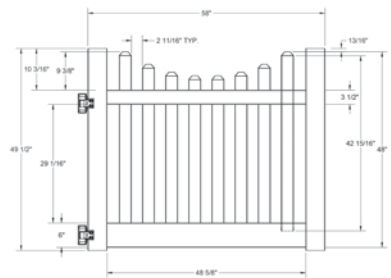

DRIVE GATE

MATERIAL PER SECTION

QTY	ITEM	DIMENSION
1	Top Rail	2" x 3 1/2" x 94"
1	Bottom Rail	2" x 6" x 94"
15	Dog-ear Caps	7/8" x 3"
1	Picket	7/8" x 3" x 36 15/16"
2	Pickets	7/8" x 3" x 37 1/16"
2	Pickets	7/8" x 3" x 37 7/16"

QTY	ITEM	DIMENSION
2	Pickets	7/8" x 3" x 38"
2	Pickets	7/8" x 3" x 38 7/8"
2	Pickets	7/8" x 3" x 40"
2	Pickets	7/8" x 3" x 41 5/16"
2	Pickets	7/8" x 3" x 42 15/16"