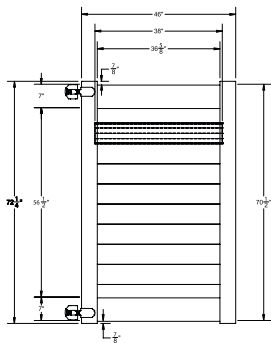

SELECT | 6' X 6' MADISON

HORIZONTAL PRIVACY | ELEMENT RESERVE RAIL

DESCRIPTION	CYPRESS	
	QTY	SKU
6' x 6' Madison Horizontal Privacy Panel (70½"H) (AD)		73045602
5" x 5" x 108" Line Post (AD)		73045592
5" x 5" x 108" Corner Post (AD)		73045593
5" x 5" x 108" End Post (AD)		73045594
5" x 5" Pyramid Post Cap		73013829
5" x 5" New England Post Cap		73045007
6' x 46" Madison Horizontal Privacy Walk Gate		73045596
6' x 58" Madison Horizontal Privacy Drive Gate		73045597
5" x 5" x 106" Gate Post Insert		

QS QuickShip available in Cypress and Coastal Cedar. Applies to: Fence Panels; Line, Corner, End and Gate Posts; and 4' and 5' Wide Gates.

WALK GATE