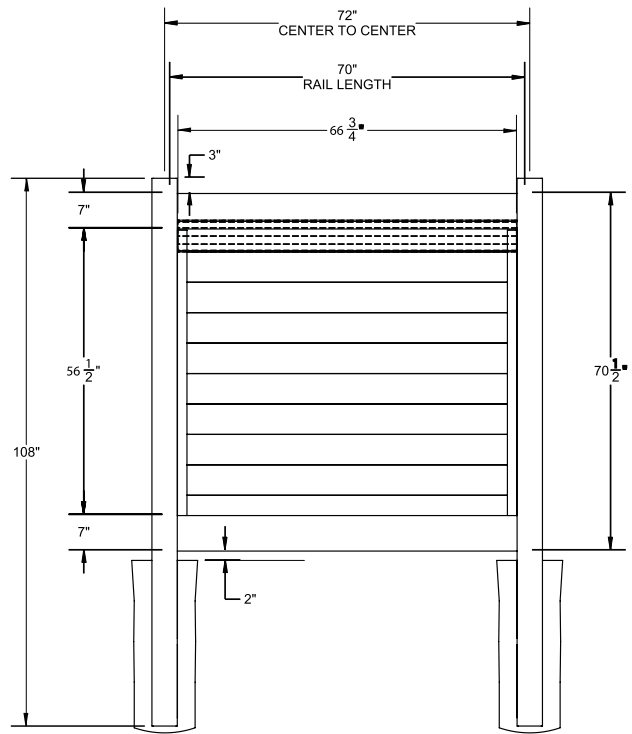

FENCE PANEL