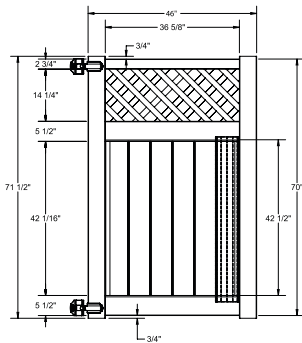

STANDARD | 6' X 6' TYBEE

LATTICE TOP PRIVACY | ELEMENT SIGNATURE RAIL

DESCRIPTION	WHITE	
	QTY	SKU
6' x 6' Tybee Lattice Top Privacy Panel (70"H) (AE)		73014375
5" x 5" x 102" Line Post (AE)		73014376
5" x 5" x 102" Corner Post (AE)		73014377
5" x 5" x 102" End Gate Post (AE)		73014378
5" x 5" Pyramid Post Cap		73003093
5" x 5" Gothic Post Cap		73003094
5" x 5" New England Post Cap		73045003
6' x 46" Tybee Lattice Top Privacy Walk Gate		73024929
6' x 58" Tybee Lattice Top Privacy Drive Gate		73024940
5" x 5" x 100" Gate Post Insert		73040719

QS QuickShip available in White and Sand only. Applies to: Fence Panels; Line, Corner, End and Gate Posts; and 4' and 5' Wide Gates.

WALK GATE