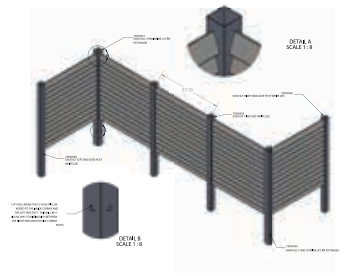

VINYL

SEMI-PRIVATE BOARD-ON-BOARD

MONTAUK

A classic shadowbox pattern creates the privacy and airflow for ultimate relaxation. Customize your fence with one of two panel options approved for high wind and pool code areas.