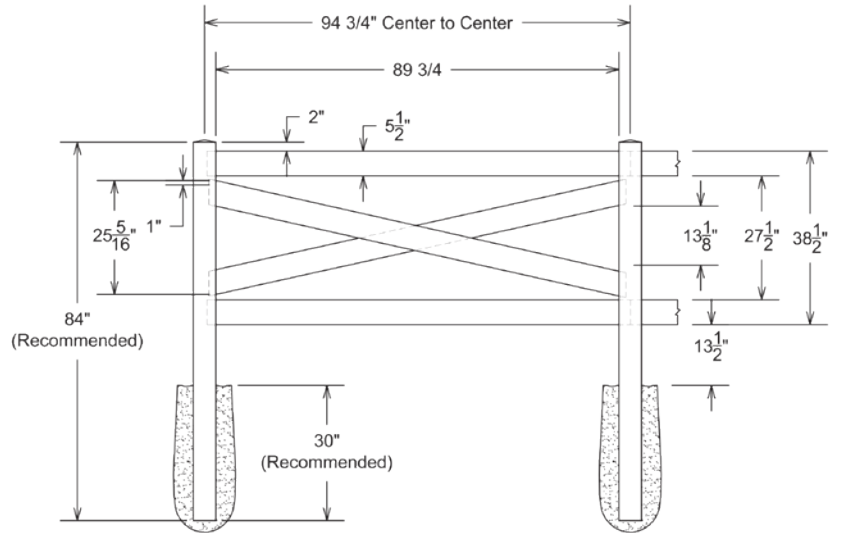

FENCE PANEL