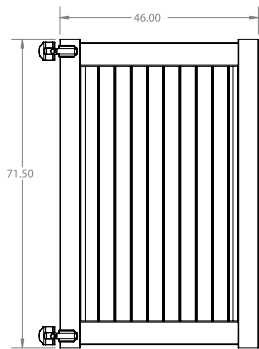

STANDARD | 6' X 8' NEWBURY

SOLID PRIVACY | ELEMENT BASE RAIL | 11.3 TONGUE-AND-GROOVE

DESCRIPTION	WHITE		SAND	
	QTY	SKU	QTY	SKU
6' x 8' Newbury Solid Privacy Panel (70"H) (ZH)		73055639		73055640
5" x 5" x 96" Line Post (ZH)		73051891		73051852
5" x 5" x 96" Corner Post (ZH)		73051888		73051849
5" x 5" x 96" End Post (ZH)		73051889		73051850
5" x 5" x 108" Line Post (ZH)		73051870		73051819
5" x 5" x 108" Corner Post (ZH)		73051866		73051817
5" x 5" x 108" End Post (ZH)		73051868		73051818
5" x 5" Pyramid Post Cap		73003093		73003769
5" x 5" Gothic Post Cap		73003094		73003760
5" x 5" New England Post Cap		73045003		73045004
6" x 46" Newbury Solid Privacy Walk Gate		73056751		73056753
6" x 58" Newbury Solid Drive Privacy Gate		73056752		73056754
5" x 5" x 106" Gate Post Insert			73003463	

WALK GATE