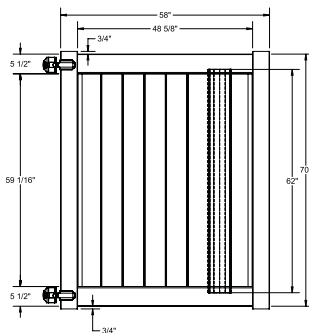

DRIVE GATE

MATERIAL PER SECTION

QTY	ITEM	DIMENSION
2	Rails	1 3/4" x 7" x 70"
11	GlideLock Boards	7/8" x 6' x 62"
2	U-Channels	1.02" x 1.379" x 59 1/2"

RAIL PROFILE