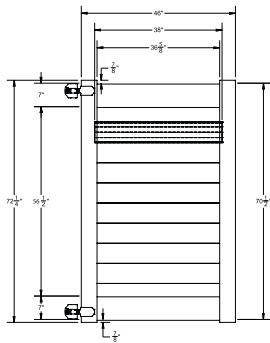

STANDARD | 6' X 6' MADISON

HORIZONTAL PRIVACY | ELEMENT RESERVE RAIL

DESCRIPTION	WHITE	
	QTY	SKU
6' x 6' Madison Horizontal Privacy Panel (70½"H) (AD)		73045598
5" x 5" x 108" Line Post (AD)		73045547
5" x 5" x 108" Corner Post (AD)		73045548
5" x 5" x 108" End Post (AD)		73045549
5" x 5" Pyramid Post Cap		73003093
5" x 5" Internal Post Cap		73007092
5" x 5" New England Post Cap		73045003
8' x 46" Madison Horizontal Privacy Walk Gate		73045551
8' x 58" Madison Horizontal Privacy Drive Gate		73045552
5" x 5" x 106" Gate Post Insert		73003463

QS QuickShip available in White, Sand and Gray. Applies to: Fence Panels; Line, Corner, End and Gate Posts; and 4' and 5' Wide Gates.

WALK GATE