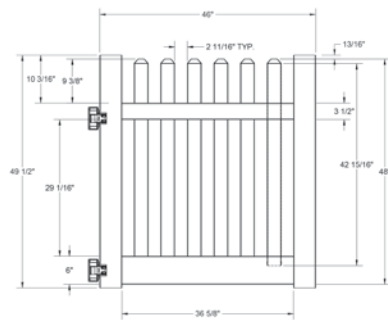

STANDARD | 4' X 8' ROCKPORT

CLASSIC DOG-EAR PICKET | STRAIGHT

DESCRIPTION	WHITE	
	QTY	SKU
4' x 8' Rockport Classic Dog-Ear Picket Straight Panel (48"H) (B)		73011897
5" x 5" x 84" Line Post (B)		73011754
5" x 5" x 84" Corner Post (B)		73011755
5" x 5" x 84" End Gate Post (B)		73011756
5" x 5" Pyramid Post Cap		73003093
5" x 5" Gothic Post Cap		73003094
5" x 5" New England Post Cap		73045003
4' x 46" Rockport Classic Dog-Ear Picket Straight Walk Gate		73014755
4' x 58" Rockport Classic Dog-Ear Picket Straight Drive Gate		73014756
5" x 5" x 82" Gate Post Insert		73003718

QS QuickShip available in White only. Applies to: Fence Panels; Line, Corner, End and Gate Posts; and 4' and 5' Wide Gates.

WALK GATE