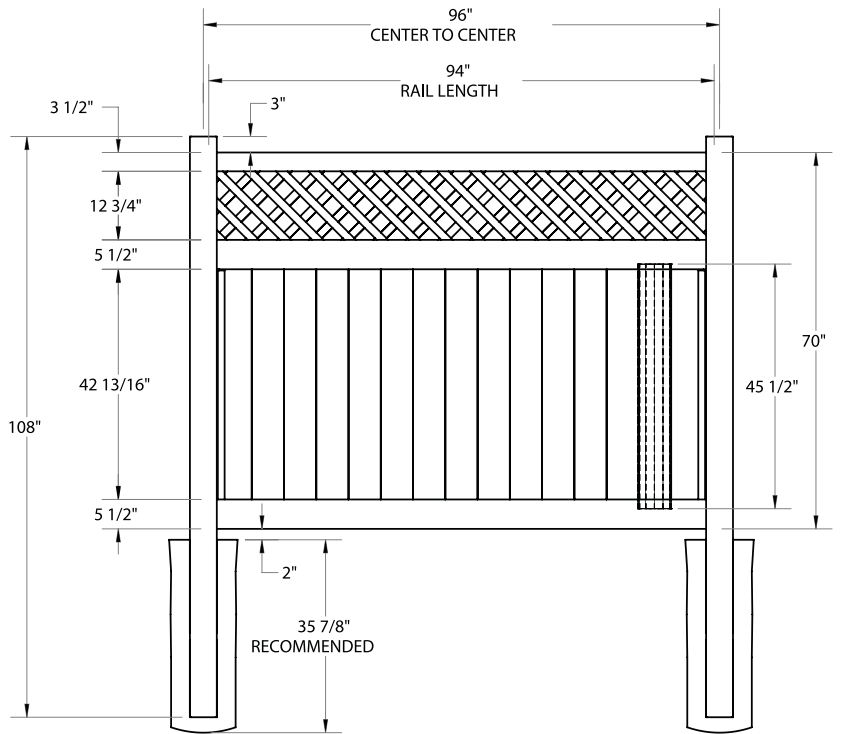

FENCE PANEL