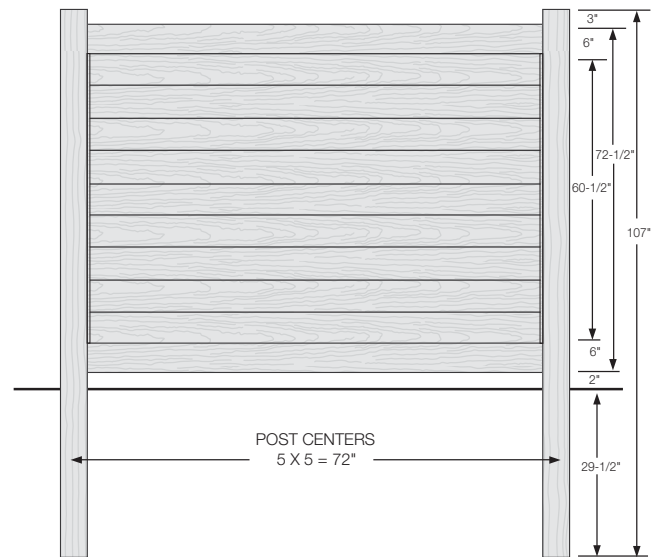

PREMIUM | 6' X 6' MADISON

HORIZONTAL PRIVACY | ELEMENT LX PREMIUM RAIL

DESCRIPTION	WEATHERED BLEND		SIERRA BLEND		BRAZILIAN BLEND		ARCTIC BLEND	
	QTY	SKU	QTY	SKU	QTY	SKU	QTY	SKU
6' x 6' Madison Horizontal Panel (72½"H)		642133		642132		642131		642130
5" x 5" x 107" Corner Post		642183		642180		642177		642174
5" x 5" x 107" Line Post		642184		642181		642178		642175
5" x 5" x 107" End Post		642185		642182		642179		642176
5" x 5" Pyramid Post Cap		410869		410868		410865		410863
5" x 5" New England Post Cap		410880		410879		410875		410872
6' Madison Horizontal Gate Kit		642063		642062		642061		642060
6' x 50½" Madison Horizontal Gate		642089		642088		642087		642086
Gate Extension Kit (Builds up to 70" Gate)*						629133		
5" x 5" x 106" Gate Post Insert						400466		

*Gate kit must also be ordered

GATE

FENCE PANEL

MATERIAL PER SECTION

RAIL PROFILE

QTY	ITEM	DIMENSION
2	Top/Bottom Rail with Steel	2" x 6" x 71"
4	Lock Rings	N/A
9	T&G Boards	7/8" x 7" x 66 1/2"
2	Aluminum End Channel	1" x 1 1/2" x 60 1/2"