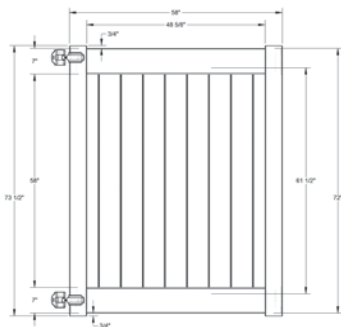

QS QuickShip available in White and Sand only. Applies to: Fence Panels; Line, Corner, End and Gate Posts; and 4' and 5' Wide Gates.

WALK GATE

FENCE PANEL

DRIVE GATE

MATERIAL PER SECTION

QTY	ITEM	DIMENSION
2	Rails	1 3/4" x 7" x 94"
15	T&G Boards	7/8" x 6' x 61 1/2"
2	U-Channels	1.02" x 1.379" x 57 3/8"