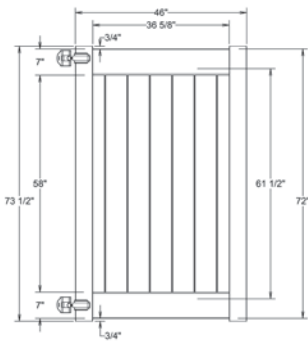

STANDARD | 6' X 8' NEWBURY

SOLID VERTICAL PRIVACY | ELEMENT RESERVE RAIL

DESCRIPTION	WHITE		SAND		CLAY		GRAY	
	QTY	SKU	QTY	SKU	QTY	SKU	QTY	SKU
6' x 8' Newbury Solid Vertical Privacy Panel (72"H) (QQ)		73014530		73014533		73054321		73054806
5 x 5 x 108" Line Post (QQ)		73013726		73014133		73054016		73054807
5 x 5 x 108" Corner Post (QQ)		73013724		73014131		73054019		73054808
5 x 5 x 108" End Post (QQ)		73013725		73014132		73054015		73054809
5" x 5" Pyramid Post Cap		73003093		73003769		73054107		73053068
5" x 5" Gothic Post Cap		73003094		73003760		73024885		N/A
5" x 5" New England Post Cap		73045003		73045004		73054108		73053093
6' x 46" Newbury Solid Vertical Privacy Walk Gate		73014797		73014799		73054331		73054810
6' x 58" Newbury Solid Vertical Privacy Drive Gate		73014798		73014832		73054332		73054811
5" x 5" x 106" Gate Post Insert						73003463		

QS QuickShip available in White and Sand only. Applies to: Fence Panels; Line, Corner, End and Gate Posts; and 4' and 5' Wide Gates.

WALK GATE