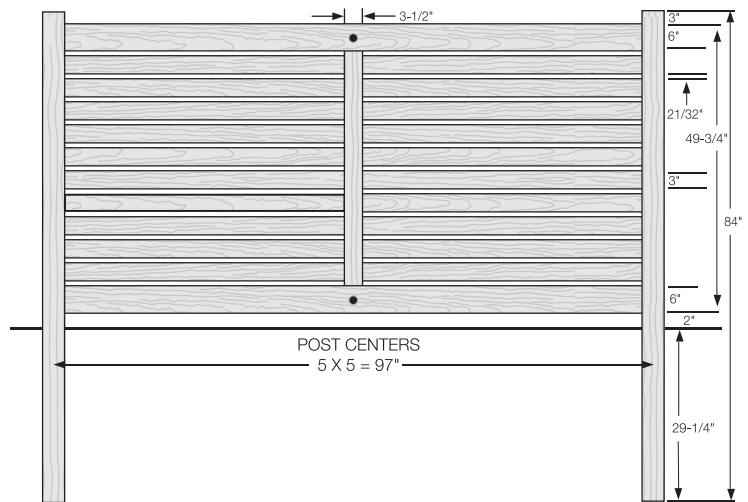

PREMIUM | 4' X 8' LARGO

SEMI-PRIVATE HORIZONTAL

DESCRIPTION	WEATHERED BLEND		SIERRA BLEND		BRAZILIAN BLEND		ARCTIC BLEND	
	QTY	SKU	QTY	SKU	QTY	SKU	QTY	SKU
4' x 8' Largo Semi-Private Horizontal Panel (48"H)		638405		638404		638403		638402
5" x 5" x 84" Corner Post		638197		638196		638175		638174
5" x 5" x 84" Line Post		638183		638182		638181		638179
5" x 5" x 84" End Post		638144		638143		638132		638131
5" x 5" Pyramid Post Cap		410869		410868		410865		410863
5" x 5" New England Post Cap		410880		410879		410875		410872
4' Largo Semi-Private Horizontal Gate Kit		638429		638428		638427		638426
4' x 50" Largo Semi-Private Horizontal Gate		638447		638446		638425		638424
Gate Extension Kit (builds up to 60 in. gate)*						629188		
5" x 5" x 94" Gate Post Insert						404781		

*Gate kit must also be ordered

WALK GATE

FENCE PANEL

MATERIAL PER SECTION

QTY	ITEM	DIMENSION	QTY	ITEM	DIMENSION
2	Top/Bottom Rail with Steel	2" x 6" x 95"	10	Picket Crimped	7/8" x 3" x 96"
1	Mid Brace	2" x 4" x 41 1/32"	4	Lock Rings	N/A