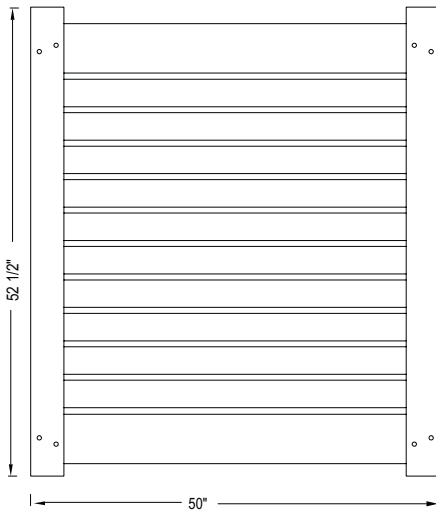

PREMIUM | 4' X 8' LARGO

SEMI-PRIVATE HORIZONTAL

DESCRIPTION	WEATHERED BLEND		SIERRA BLEND		BRAZILIAN BLEND		ARCTIC BLEND	
	QTY	SKU	QTY	SKU	QTY	SKU	QTY	SKU
4' x 8' Largo Semi-Private Horizontal Panel (48"H)		638405		638404		638403		638402
5" x 5" x 84" Corner Post		638197		638196		638175		638174
5" x 5" x 84" Line Post		638183		638182		638181		638179
5" x 5" x 84" End Post		638144		638143		638132		638131
5" x 5" Pyramid Post Cap		410869		410868		410865		410863
5" x 5" New England Post Cap		410880		410879		410875		410872
4' Largo Semi-Private Horizontal Gate Kit		638429		638428		638427		638426
4' x 50" Largo Semi-Private Horizontal Gate		638447		638446		638425		638424
Gate Extension Kit (builds up to 60 in. gate)*						629188		
5" x 5" x 94" Gate Post Insert						404781		

*Gate kit must also be ordered

WALK GATE

FENCE PANEL

MATERIAL PER SECTION

QTY	ITEM	DIMENSION	QTY	ITEM	DIMENSION
2	Top/Bottom Rail with Steel	2" x 6" x 95"	10	Picket Crimped	7/8" x 3" x 96"
1	Mid Brace	2" x 4" x 41 1/32"	4	Lock Rings	N/A