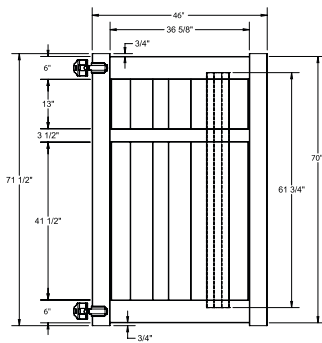

STANDARD | 6' X 6' MONTAUK

SEMI-PRIVATE | BOARD-ON-BOARD

DESCRIPTION	WHITE	
	QTY	SKU
6' x 6' Montauk Semi-Private Board-on-Board Panel (70") (BN)		73045694
5" x 5" x 102" Line Post (AN)		73046999
5" x 5" x 102" Corner Post (AN)		73047000
5" x 5" x 102" End Post (AN)		73047001
5" x 5" Pyramid Post Cap		73003093
5" x 5" Internal Post Cap		73007092
5" x 5" New England Post Cap		73045003
6' x 46" Montauk Semi-Private Board-on-Board Walk Gate		73047008
6' x 58" Montauk Semi-Private Board-on-Board Drive Gate		73047009
5" x 5" x 100" Gate Post Insert		73040719

Note: Images shown are pool code fence.

WALK GATE