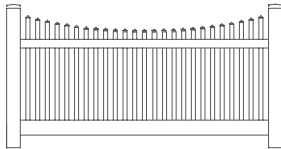

STYLE CONFIGURATIONS

Scalloped