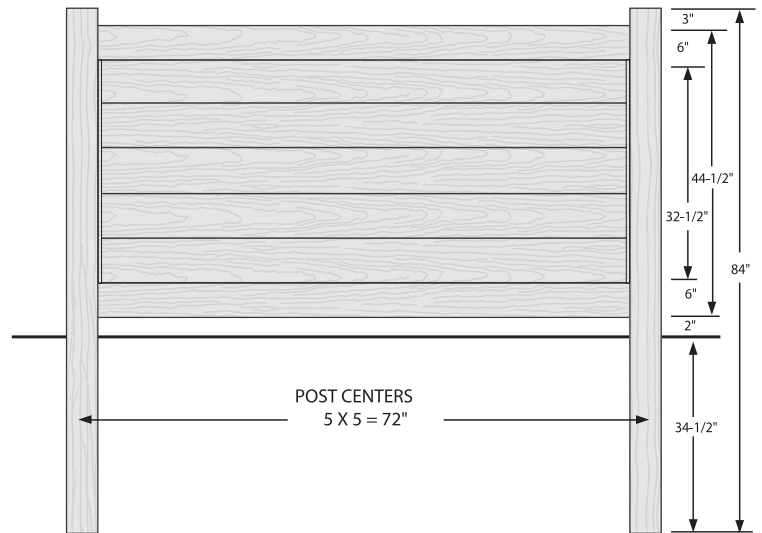

PREMIUM | 4' X 6' MADISON

HORIZONTAL PRIVACY | ELEMENT LX PREMIUM RAIL

DESCRIPTION	WEATHERED BLEND		SIERRA BLEND		BRAZILIAN BLEND		ARCTIC BLEND	
	QTY	SKU	QTY	SKU	QTY	SKU	QTY	SKU
4' x 6' Madison Horizontal Panel (44½"H)		642124		642123		642122		642121
5" x 5" x 84" Line Post		642197		642194		642190		642187
5" x 5" x 84" Corner Post		642196		642193		642189		642186
5" x 5" x 84" End Post		642198		642195		642192		642188
5" x 5" Pyramid Post Cap		410869		410868		410865		410863
5" x 5" New England Post Cap		410880		410879		410875		410872
4' Madison Horizontal Gate Kit		642055		642054		642053		642052
4' x 50½" Madison Horizontal Gate		642081		642080		642079		642033
Gate Extension Kit (Builds up to 70" Gate)*						629133		
5" x 5" x 94" Gate Post Insert						404781		

*Gate kit must also be ordered

GATE

FENCE PANEL

MATERIAL PER SECTION

RAIL PROFILE

QTY	ITEM	DIMENSION
2	Top/Bottom Rail with Steel	2" x 6" x 71"
5	T&G Boards	7/8" x 7" x 66½"
4	Lock Rings	N/A
2	Aluminum End Channel	1" x 1½" x 60½"