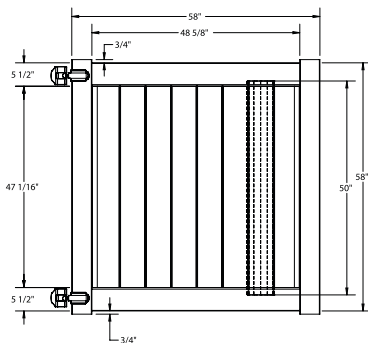

DRIVE GATE

MATERIAL PER SECTION

QTY	ITEM	DIMENSION
2	Rails	1 1/4" x 5 1/2" x 94"
15	T&G Boards	7/8" x 6' x 50"
2	U-Channels	1.02" x 1.379" x 48 3/8"
1	Aluminum Rail Stiffener	1.54" x 1.60" x 93"

RAIL PROFILE

ELEMENT SIGNATURE
1 1/4" X 5 1/2"