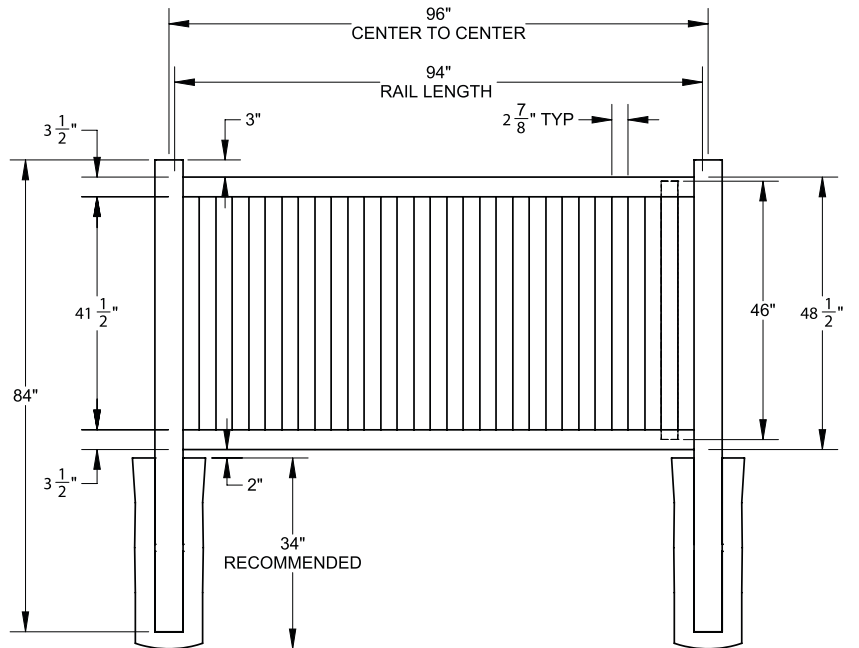

FENCE PANEL