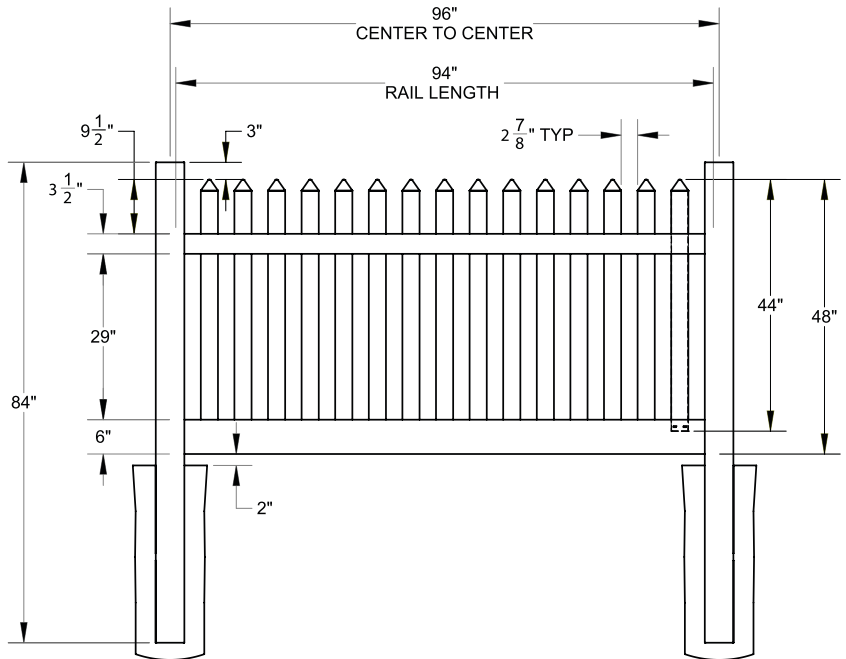

FENCE PANEL