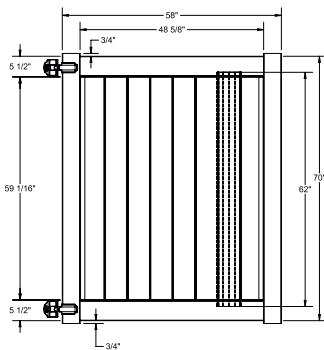

DRIVE GATE

MATERIAL PER SECTION

QTY	ITEM	DIMENSION
2	Rails w/ Lock Tabs	1 1/2" x 5 1/2" x 95"
15	T&G	7/8" x 6" x 62 1/4"
2	U-Channel	1.01" x 1.20" x 59"
1	Aluminum Rail Stiffener	1 1/4" x 1 1/8" x 93"

RAIL PROFILE