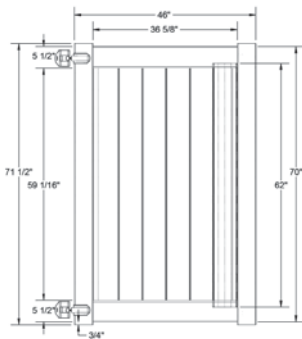

STANDARD | 6' X 8' NEWBURY

SOLID VERTICAL PRIVACY | ELEMENT SIGNATURE RAIL

DESCRIPTION	WHITE		SAND		CLAY	
	QTY	SKU	QTY	SKU	QTY	SKU
6' x 8' Newbury Solid Vertical Privacy Panel (70"H) (DE/Z)		73014727		73014728		73053814
5" x 5" x 78" Line Post (DE/Z)		73045792		N/A		N/A
5" x 5" x 78" Corner Post (DE/Z)		73045793		N/A		N/A
5" x 5" x 78" End Gate Post (DE/Z)		73045794		N/A		N/A
5" x 5" x 108" Line Post (DE)		73024020		73024023		73053811
5" x 5" x 108" Corner Post (DE)		73024022		73024025		73053813
5" x 5" x 108" End Gate Post (DE)		73024021		73024024		73053812
5" x 5" Pyramid Post Cap		73003093		73003769		73054107
5" x 5" Internal Post Cap		73007092		73007093		73024884
5" x 5" New England Post Cap		73045003		73045004		73054108
6' x 46" Newbury Solid Vertical Privacy Walk Gate		73025125		73025131		73053809
6' x 58" Newbury Solid Vertical Privacy Drive Gate		73025126		73025132		73053810
5" x 5" x 106" Gate Post Insert				73003463		

QS QuickShip available in White and Sand only. Applies to: Fence Panels; Line, Corner, End and Gate Posts; and 4' and 5' Wide Gates.

WALK GATE