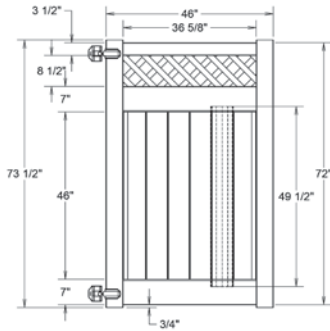

STANDARD | 6' X 8' TYBEE

LATTICE TOP PRIVACY | ELEMENT RESERVE RAIL

DESCRIPTION	WHITE	
	QTY	SKU
6' x 8' Tybee Lattice Top Privacy Panel (72") (DJ)		73040108
5" x 5"x 108" Line Post (DJ)		73040109
5" x 5"x 108" Corner Post (DJ)		73040110
5" x 5"x 108" End Post (DJ)		73040111
5" x 5" Pyramid Post Cap		73003093
5" x 5" Internal Post Cap		73007092
5" x 5" New England Post Cap		73045003
6' x 46" Tybee Lattice Top Privacy Walk Gate (72")		73040112
6' x 58" Tybee Drive Gate (72")		73040113
5" x 5" x 106" Gate Post Insert		73003463

QS QuickShip available in White and Sand only. Applies to: Fence Panels; Line, Corner, End and Gate Posts; and 4' and 5' Wide Gates.

WALK GATE