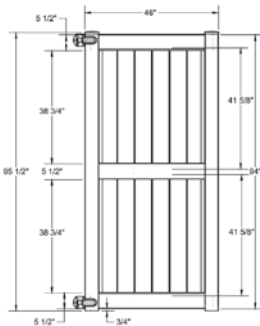

STANDARD | 8' X 6' NEWBURY

SOLID VERTICAL PRIVACY | ELEMENT SIGNATURE RAIL

DESCRIPTION	WHITE		SAND	
	QTY	SKU	QTY	SKU
8' x 6' Newbury Solid Vertical Privacy Panel (94"H) (DB)		73025302		73024961
5" x 5" x 144" Corner Post (DB)		73025304		73024963
5" x 5" x 144" End Post (DB)		73025305		73024964
5" x 5" x 144" Line Post (DB)		73025303		73024962
5" x 5" Pyramid Post Cap		73003093		73003769
5" x 5" Internal Post Cap		73007092		73007093
5" x 5" New England Post Cap		73045003		73045004
8' x 46" Newbury Solid Vertical Privacy Walk Gate		73025306		73024965
8' x 58" Newbury Solid Vertical Privacy Drive Gate		73025307		73024966
5" x 5" x 106" Gate Post Insert				73003463

qs QuickShip available in White and Sand only. Applies to: Fence Panels; Line, Corner, End and Gate Posts; and 4' and 5' Wide Gates.

WALK GATE