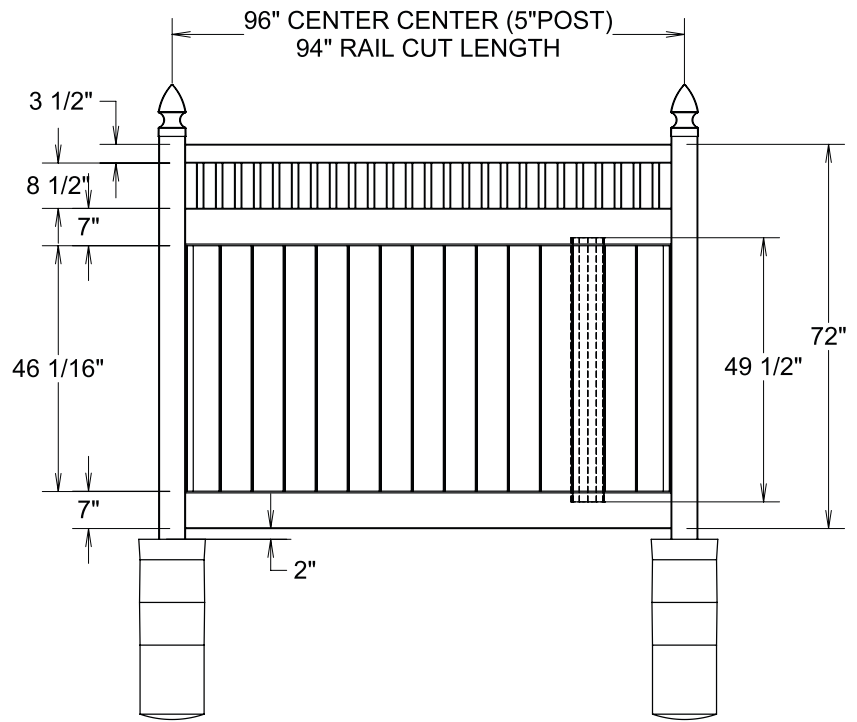

FENCE PANEL