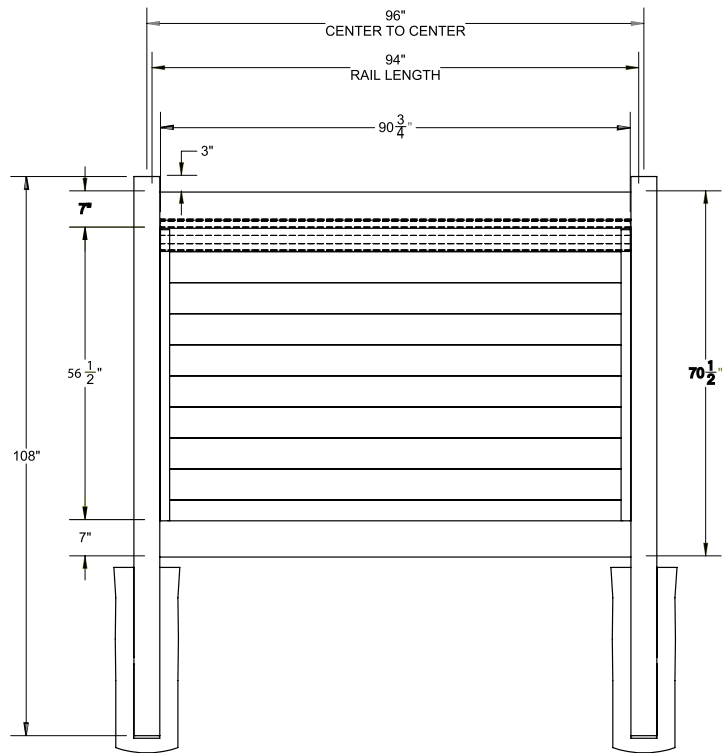

FENCE PANEL