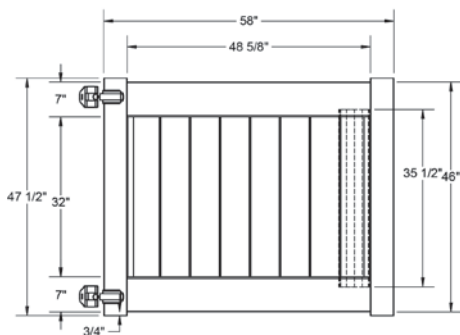

DRIVE GATE

MATERIAL PER SECTION

QTY	ITEM	DIMENSION
2	Rails	1 3/4" x 7" x 94"
15	T&G Boards	7/8" x 6' x 38"
2	U-Channels	35 1/8"

RAIL PROFILE