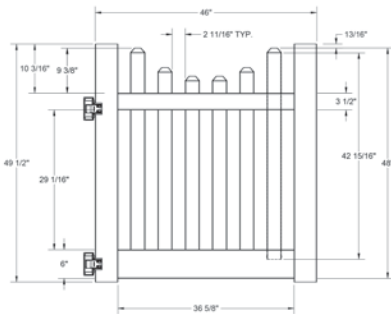

STANDARD | 4' X 8' ROCKPORT

CLASSIC DOG-EARED | SCALLOPED

DESCRIPTION	WHITE	
	QTY	SKU
4' x 8' Rockport Classic Dog-Ear Picket Scallop Panel (48" H) (B)		73011945
5" x 5" x 84" Line Post (B)		73011754
5" x 5" x 84" Corner Post (B)		73011755
5" x 5" x 84" End Gate Post (B)		73011756
5" x 5" Pyramid Post Cap		73003093
5" x 5" Gothic Post Cap		73003094
5" x 5" New England Post Cap		73045003
4' x 46" Rockport Classic Dog-Ear Picket Scallop Walk Gate		73014759
4' x 58" Rockport Classic Dog-Ear Picket Scallop Drive Gate		73014760
5" x 5" x 82" Gate Post Insert		73003718

QS QuickShip available in White and Sand only. Applies to: Fence Panels; Line, Corner, End and Gate Posts; and 4' and 5' Wide Gates.

WALK GATE