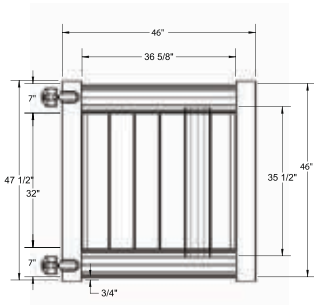

STANDARD | 4' X 8' NEWBURY

SOLID VERTICAL PRIVACY | APEX RAIL

DESCRIPTION	WHITE		SAND		CLAY	
	QTY	SKU	QTY	SKU	QTY	SKU
4' x 8' Newbury Solid Vertical Privacy Panel (46")		73025186		73025204		73053961
5" x 5" x 84" Line Post		73025187		73025205		73053958
5" x 5" x 84" Corner Post		73025189		73025207		73053960
5" x 5" x 84" End Gate Post		73025188		73025206		73053959
5" x 5" Pyramid Post Cap		73003093		73003769		73054107
5" x 5" Gothic Post Cap		73003094		73003760		73024885
5" x 5" New England Post Cap		73045003		73045004		73054108
4' x 46" Newbury Solid Vertical Privacy Gate Kit		73025190		73025208		73053956
4' x 58" Newbury Solid Vertical Privacy Gate		73025191		73025209		73053957
5" x 5" x 82" Gate Post Insert				73003718		

WALK GATE