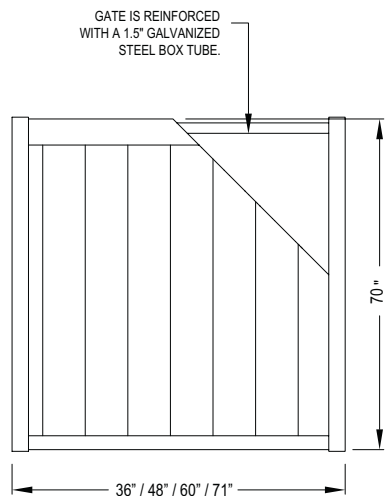

PREMIUM | 6' X 6' BRECKENRIDGE

MOLDED WITH SIMTEK™ TECHNOLOGY

DESCRIPTION	WALNUT BROWN		RED CEDAR		NANTUCKET GRAY		DARK GRAY OAK	
	QTY	SKU	QTY	SKU	QTY	SKU	QTY	SKU
6' x 6' Breckenridge Molded Privacy Panel (72"H)		644289		644288		644287		644275
5" x 5" x 102" Line Post		643495		643499		643498		643493
5" x 5" x 102" Corner Post		643511		643515		643514		643509
5" x 5" x 102" End Post		643503		643507		643506		643501
5" x 5" Post Cap Square		643293		643297		643296		643291
45° Post Cap		643301		643305		643304		643299
Post Cap Double Inline		643309		643313		643312		643307
Corner Post Skirt		643589		643593		643592		643587
Line Post Skirt		643597		643601		643600		643595
End Post / Gate Post Skirt		643605		643609		643608		643603
48" Breckenridge Molded Privacy Privacy Gate		644292		644291		644336		644284
60" Breckenridge Molded Privacy Privacy Gate		644347		644346		644295		644293
71" Breckenridge Molded Privacy Privacy Gate		644352		644351		644350		644348
102" Gate Post		643519		643523		643522		643517
Drop Pin	408095							

*Gates include hinge and latch set.

WALK GATE