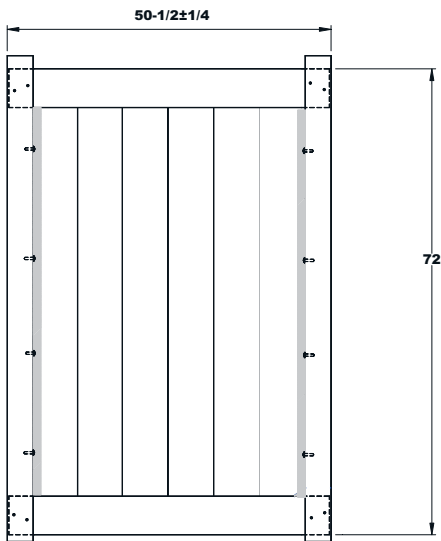

*Gate kit must also be ordered

WALK GATE

FENCE PANEL

MATERIAL PER SECTION

QTY	ITEM	DIMENSION
2	Rails	2" x 6" x 95"
4	Lock Rings	N/A
2	Steel Stiffeners	92"

RAIL PROFILE

QTY	ITEM	DIMENSION
13	T&G Boards	7/8" x 7" x 62¾"
2	End Channel	7/8" x 1" x 59½"