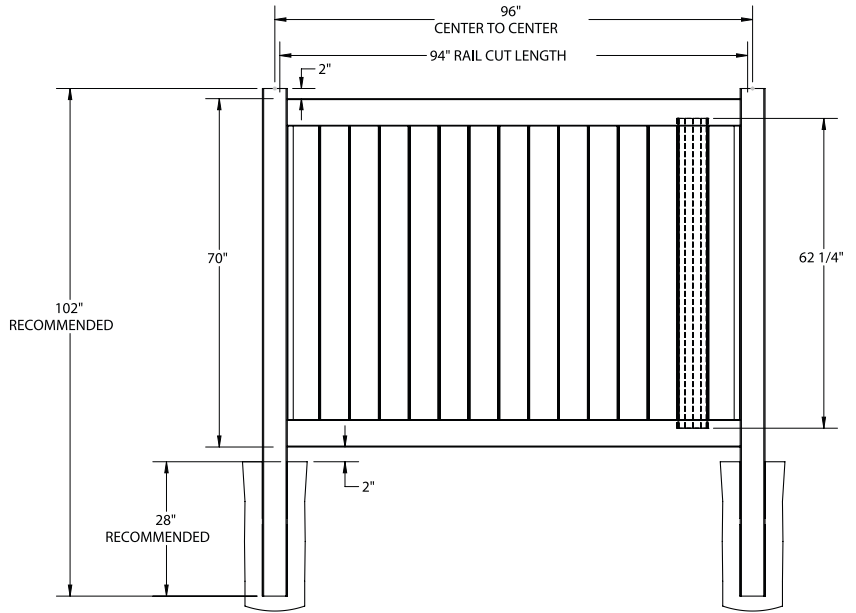

FENCE PANEL