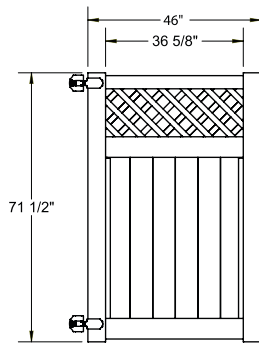

STANDARD | 6' X 8' TYBEE

LATTICE TOP PRIVACY | ELEMENT SIGNATURE RAIL

DESCRIPTION	WHITE		SAND	
	QTY	SKU	QTY	SKU
6' x 8' Tybee Lattice Top Privacy Panel (70") (EF)		73025137		73025155
5" x 5"x 108" Line Post (EF)		73025138		73025156
5" x 5"x 108" Corner Post (EF)		73025139		73025158
5" x 5"x 108" End Post (EF)		73025140		73025157
5" x 5" Pyramid Post Cap		73003093		73003769
5" x 5" Internal Post Cap		73007092		73007093
5" x 5" New England Post Cap		73045003		73045004
6' x 46" Tybee Lattice Top Privacy Walk Gate		73025141		73025159
6' x 58" Tybee Drive Gate		73025142		73025160
5" x 5" x 106" Gate Post Insert			73025160	

QS QuickShip available in White and Sand only. Applies to: Fence Panels; Line, Corner, End and Gate Posts; and 4' and 5' Wide Gates.

WALK GATE