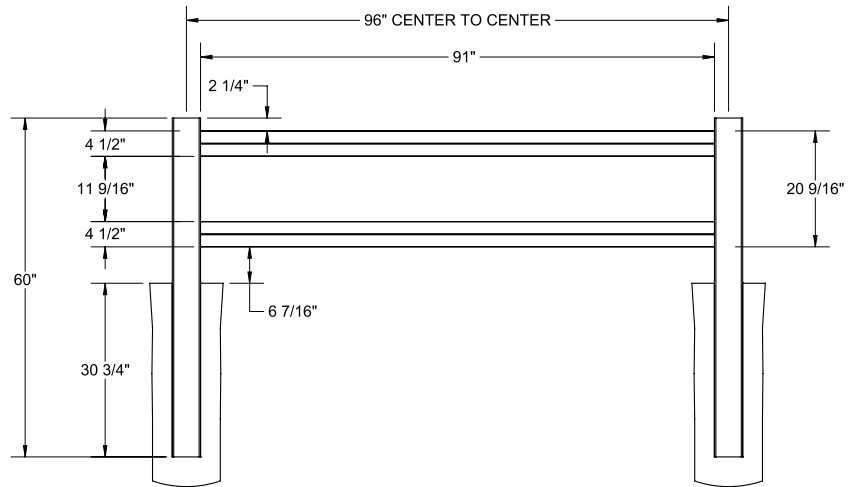

DIAMOND POST & RAIL | 2 RAIL

DESCRIPTION	WHITE	
	QTY	SKU
3/4" x 3/4" x 96" Sierra Diamond Post & Rail		73045013
5" x 5" x 60" Line Post		73045014
5" x 5" x 60" Corner Post		73045015
5" x 5" x 60" End Post		73045016

FENCE PANEL

MATERIAL PER SECTION

QTY	ITEM	DIMENSION
2	Rails	3/4" x 8' x 96"