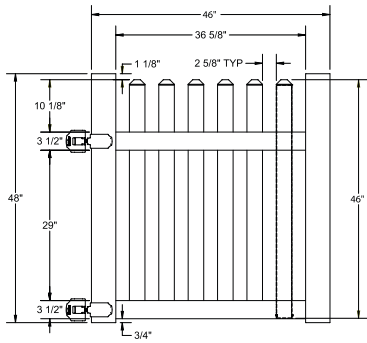

STANDARD | 4 X 6 ROCKPORT

CLASSIC DOG-EAR PICKET | STRAIGHT

DESCRIPTION	WHITE	
	QTY	SKU
4' x 6' Rockport Classic Dog-Ear Picket Straight (46"H)		73014406
4" x 4" x 72" Line Post (AB)		73014409
4" x 4" x 72" Corner Post (AB)		73014410
4" x 4" x 72" End Gate Post (AB)		73014411
4" x 4" Pyramid Post Cap		73003675
4" x 4" Gothic Post Cap		73007083
4" x 4" New England Post Cap		73003670
4' x 46" Rockport Classic Dog-Ear Picket Straight Walk Gate		73025377
4' x 58" Rockport Classic Dog-Ear Picket Straight Drive Gate		73025378

OS QuickShip available in White only. Applies to: Fence Panels; Line, Corner, End and Gate Posts; and 4' and 5' Wide Gates.

WALK GATE