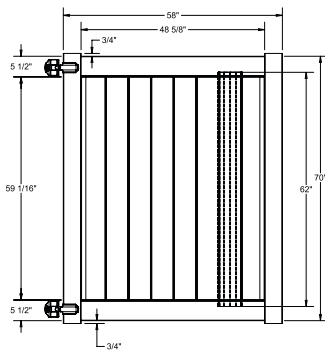

DRIVE GATE

MATERIAL PER SECTION

QTY	ITEM	DIMENSION
2	Pocket Rail	1 1/2" x 5 1/2" x 95"
6	T&G	7/8" x 11.3" x 62 1/4"
2	U-Channel	7/8" x 1 1/4" x 59"
1	Rail Stiffener	1 1/4" x 1.69" x 93"

RAIL PROFILE