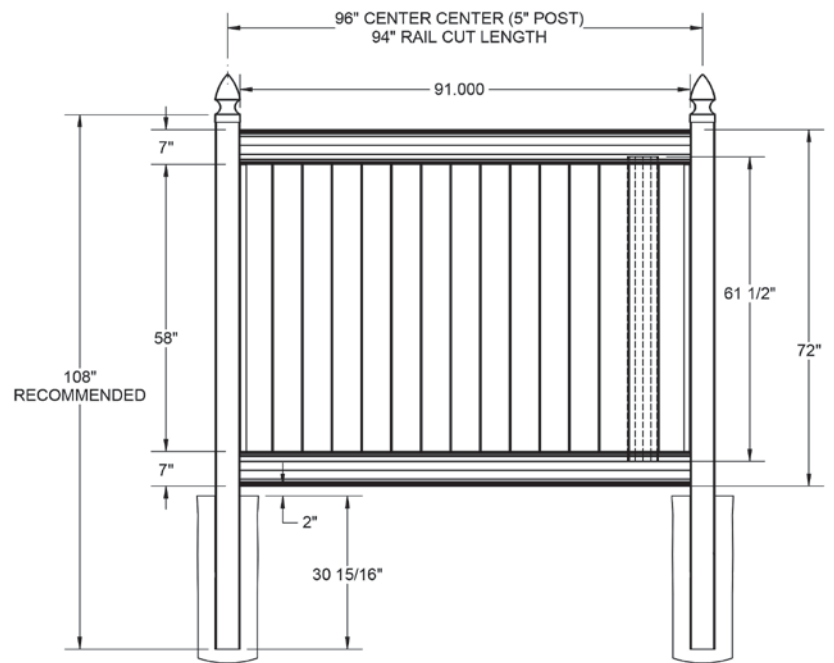

FENCE PANEL