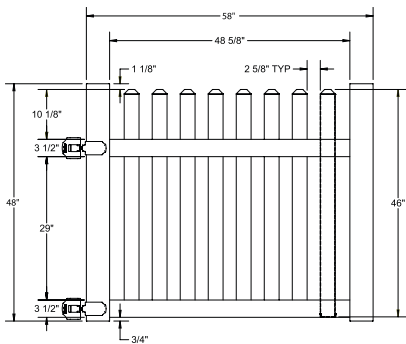

DRIVE GATE

WET OR DRY MIX CONCRETE

MATERIAL PER SECTION

QTY	ITEM	DIMENSION
1	Top Rail	2" x 3 1/2" x 70"
1	Bottom Rail	2" x 3 1/2" x 70"
11	Pickets	7/8" x 3" x 46"