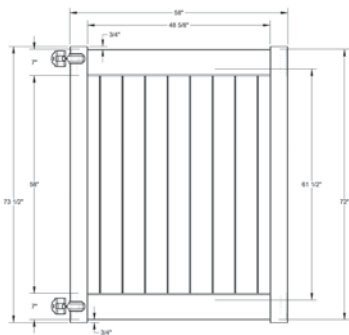

QS QuickShip available in White and Sand only. Applies to: Fence Panels; Line, Corner, End and Gate Posts; and 4' and 5' Wide Gates.

WALK GATE

FENCE PANEL

DRIVE GATE

MATERIAL PER SECTION

QTY	ITEM	DIMENSION
2	Rails	1 3/4" x 7" x 94"
15	GlideLock Boards	7/8" x 6" x 61 1/2"
2	U-Channels	7/8" x 1 3/8" x 58 3/8"