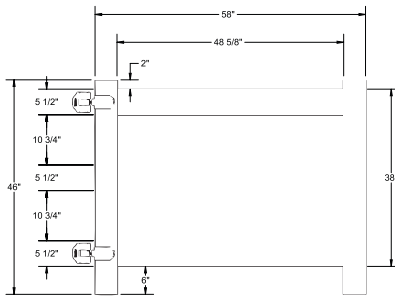

DRIVE GATE

MATERIAL PER SECTION

QTY	ITEM	DIMENSION
3	Rails	1½" x 5½" x 96"
2	Posts	5" x 5" x 84"