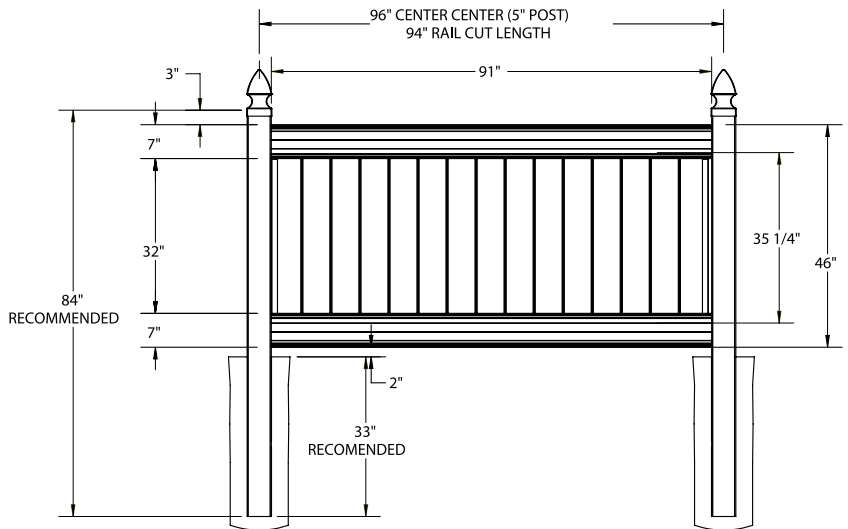

FENCE PANEL