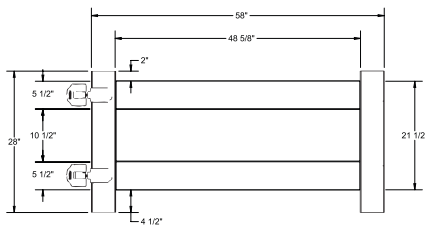

DRIVE GATE

MATERIAL PER SECTION

QTY	ITEM	DIMENSION
2	Rails	1½" x 5½" x 96"
2	Posts	5" x 5" x 60"