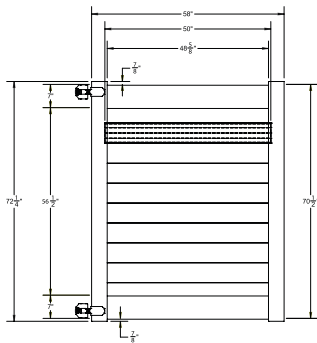

QS QuickShip available in White, Sand and Gray. Applies to: Fence Panels; Line, Corner, End and Gate Posts; and 4' and 5' Wide Gates.

WALK GATE

FENCE PANEL

DRIVE GATE

MATERIAL PER SECTION

QTY	ITEM	DIMENSION
2	Rails	1¾" x 7" x 70"
10	T&G Boards	7⁄8" x 6" x 66¾"
2	Structural Post Channels	1" x 1⅞" x 56¼"
1	Pan Head Screw (10 pc)	#10 x ¾"