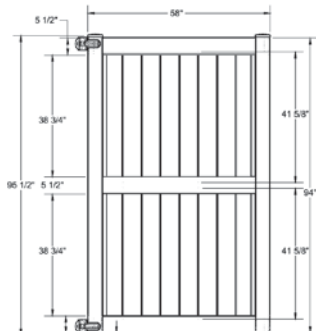

DRIVE GATE

MATERIAL PER SECTION

QTY	ITEM	DIMENSION
2	Rails	1 3/4" x 5 1/2" x 70"
1	Double Slit	1 1/2" x 5 1/2" x 70"
22	T&G Boards	7/8" X 6' X 41 5/8"
4	U-Channels	39 5/8"

RAIL PROFILE