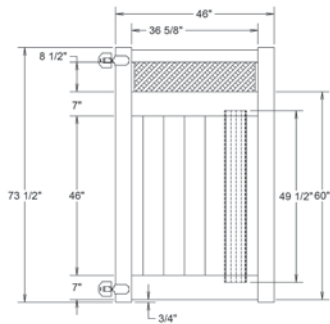

STANDARD | 6' X 8' TYBEE

LATTICE TOP PRIVACY | VERTEX GRAND RAIL

DESCRIPTION	WHITE	
	QTY	SKU
6' x 8' Tybee Lattice Top Panel (72"H) (GU)		73028037
5" x 5" x 108" Line Post (GU)		73028027
5" x 5" x 108" Corner Post (GU)		73028021
5" x 5" x 108" End Gate Post (GU)		73028024
5" x 5" Pyramid Post Cap		73003093
5" x 5" Gothic Post Cap		73003094
5" x 5" New England Post Cap		73045003
6' x 46" Tybee Lattice Top Privacy Walk Gate		73025981
6' x 58" Tybee Lattice Top Privacy Drive Gate		73025983
5" x 5" x 106" Gate Post Insert		73003463

QS QuickShip available in White and Sand only. Applies to: Fence Panels; Line, Corner, End and Gate Posts; and 4' and 5' Wide Gates.

WALK GATE