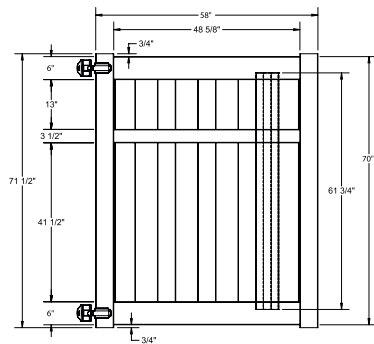

Note: Images shown are pool code fence.

WALK GATE

FENCE PANEL

DRIVE GATE

MATERIAL PER SECTION

QTY	ITEM	DIMENSION
2	Rails	2" x 6" x 70"
1	Mid-Rail	2" x 3 1/2" x 70"
12	Boards	.55" x 6" x 61 3/4"

STANDARD | 6' X 8' MONTAUK