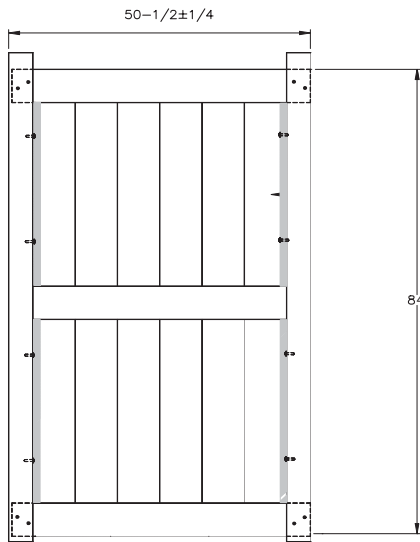

WALK GATE

FENCE PANEL

MATERIAL PER SECTION

QTY	ITEM	DIMENSION
1	Molded Mid Rail with Steel	2" x 6" x 95"
2	Top/Bottom Rail with Steel	2" x 6" x 95"
6	Lock Rings	N/A

RAIL PROFILE

QTY	ITEM	DIMENSION
26	T&G Boards	7/8" x 7" x 35 7/8"
2	End Channel	7/8" x 1" x 47 7/8"