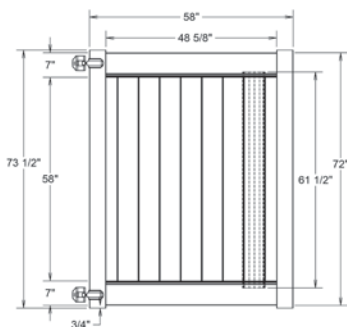

DRIVE GATE

MATERIAL PER SECTION

QTY	ITEM	DIMENSION
2	Decorative Rails	2" x 7" x 94"
15	GlideLock Boards	7/8" x 6' x 61 1/2"
2	U-Channels	7/8" X 1 1/8" 58.37"

RAIL PROFILE