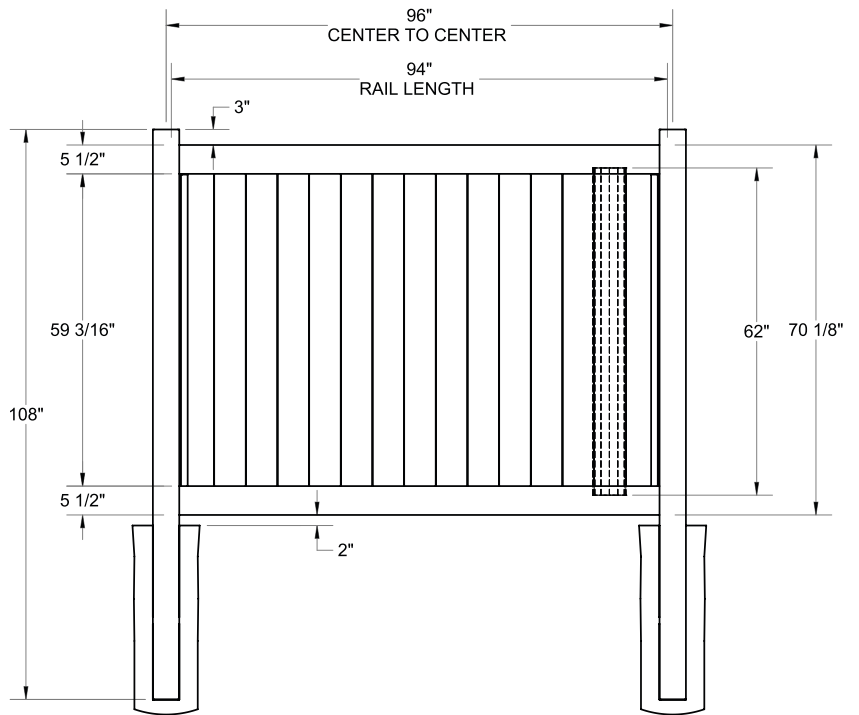

FENCE PANEL