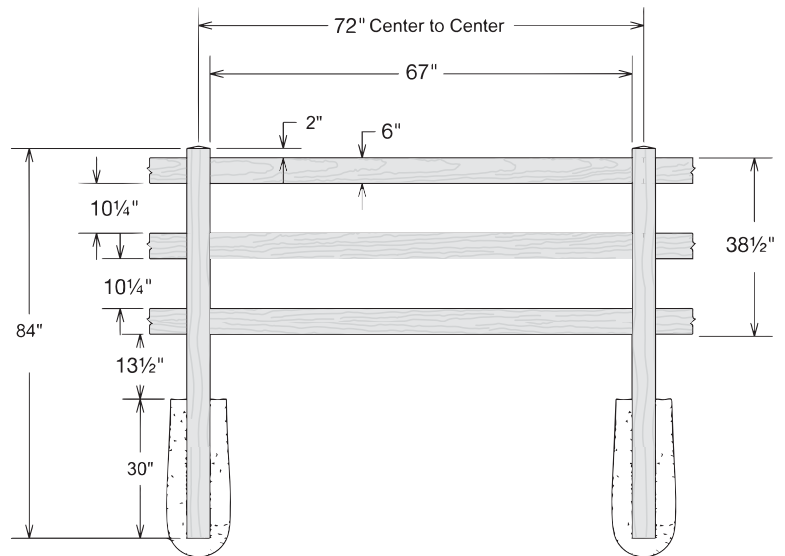

DESCRIPTION	WEATHERED BLEND		SIERRA BLEND		BRAZILIAN BLEND		ARCTIC BLEND	
	QTY	SKU	QTY	SKU	QTY	SKU	QTY	SKU
2" x 6" x 72" Coronado Rail Ribbed Ranch Rail		631422		630250		631421		631420
2" x 6" x 144" Coronado Rail Ribbed Ranch Rail		631425		630251		631424		631423
5" x 5" x 84" 3 Rail Large Corner Post		648653		648652		648651		648650
5" x 5" x 84" 3 Rail Large Line Post		648612		648611		648643		648641
5" x 5" x 84" 3 Rail Large End Post		648656		648615		648614		648613
5" x 5" Pyramid Post Cap		410869		410868		410865		410863
5" x 5" New England Post Cap		410880		410879		410875		410872
Coronado Rail Ribbed Ranch Rail Gate Kit		631662		630224		631656		631659
5" x 5" x 94" Gate Post Insert						404781		

WALK GATE

FENCE PANEL

*Gate Kits do not come with rails, rails are purchased separately and can be cut down to create the gate size desired.