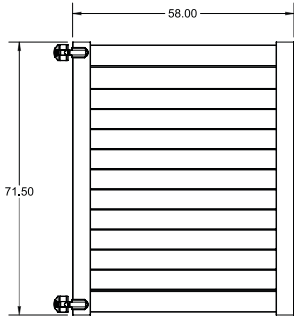

qs QuickShip available in White only. Applies to: Fence Panels; Line, Corner, End and Gate Posts; and 4' and 5' Wide Gates.

WALK GATE

FENCE PANEL

DRIVE GATE

MATERIAL PER SECTION

QTY	ITEM	DIMENSION
13	Louvered Boards	3/4" x 5.94" x 69.94"