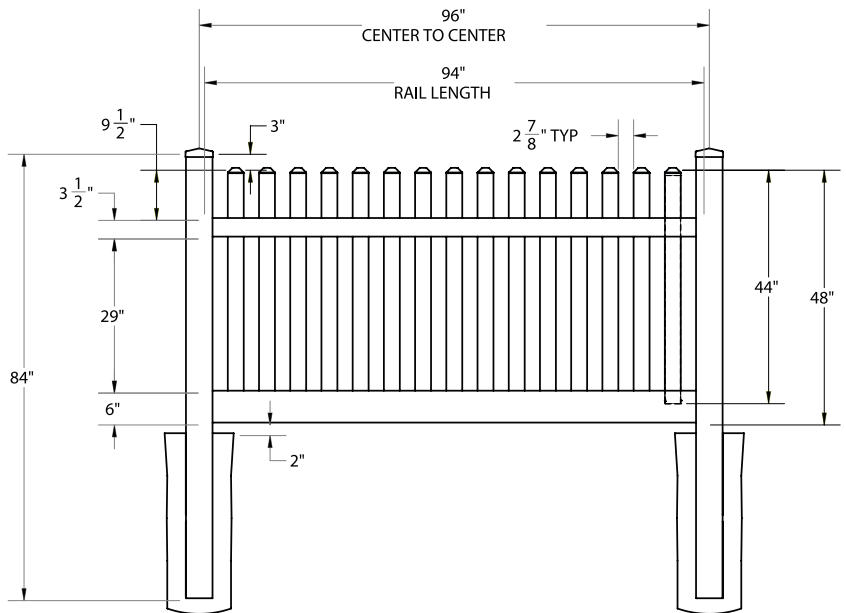

FENCE PANEL