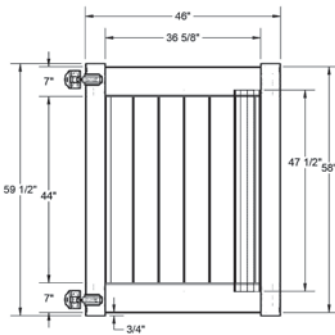

STANDARD | 5' X 8' NEWBURY

SOLID VERTICAL PRIVACY | ELEMENT RESERVE RAIL

DESCRIPTION	WHITE	
	QTY	SKU
5' x 8' Newbury Solid Vertical Privacy Panel (58"H) (QR)		73014721
5" x 5" x 96" Line Post (QR)		73024002
5" x 5" x 96" Corner Post (QR)		73024004
5" x 5" x 96" End Post (QR)		73024003
5" x 5" Pyramid Post Cap		73003093
5" x 5" Internal Post Cap		73007092
5" x 5" New England Post Cap		73045003
4' x 46" Newbury Solid Vertical Privacy Walk Gate		73025004
4' x 58" Newbury Solid Vertical Privacy Drive Gate		73025005
5" x 5" x 82" Gate Post Insert		73003718

QS QuickShip available in White and Sand only. Applies to: Fence Panels; Line, Corner, End and Gate Posts; and 4' and 5' Wide Gates.

WALK GATE