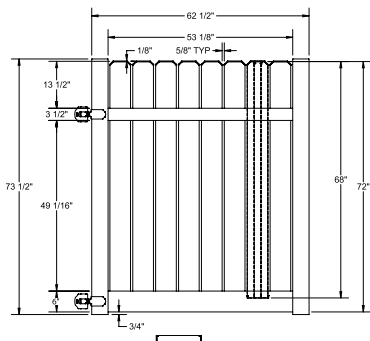

DRIVE GATE

MATERIAL PER SECTION

QTY	ITEM	DIMENSION
1	Top Rail	2" x 3½" x 94"
1	Bottom Rail	2" x 6" x 94"
14	Pickets	¾" x 6" x 68"
1	Aluminum Insert	1.77" x 1.85" x 93"