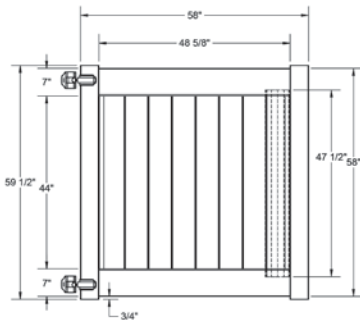

DRIVE GATE

MATERIAL PER SECTION

QTY	ITEM	DIMENSION
2	Rails	1 3/4" x 7" x 94"
15	T&G Boards	7/8" x 6' x 47 1/2"
2	U-Channels	2" x 1.379" x 45 3/8"

RAIL PROFILE