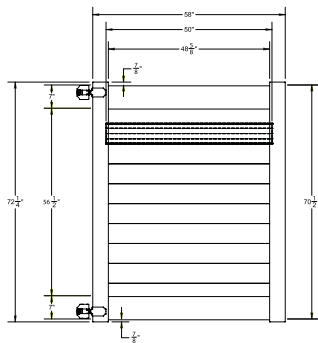

QS QuickShip available in Cypress and Coastal Cedar. Applies to: Fence Panels; Line, Corner, End and Gate Posts; and 4' and 5' Wide Gates.

WALK GATE

FENCE PANEL

DRIVE GATE

MATERIAL PER SECTION

QTY	ITEM	DIMENSION
2	Rails	1¾" x 7" x 94"
10	T&G Boards	7⁄8" x 6" x 90¾"
2	Structural Post U-Channels	1" x 1⅞" x 56¼"
1	Pan Head Screw (10 pc)	#10 x ¾"