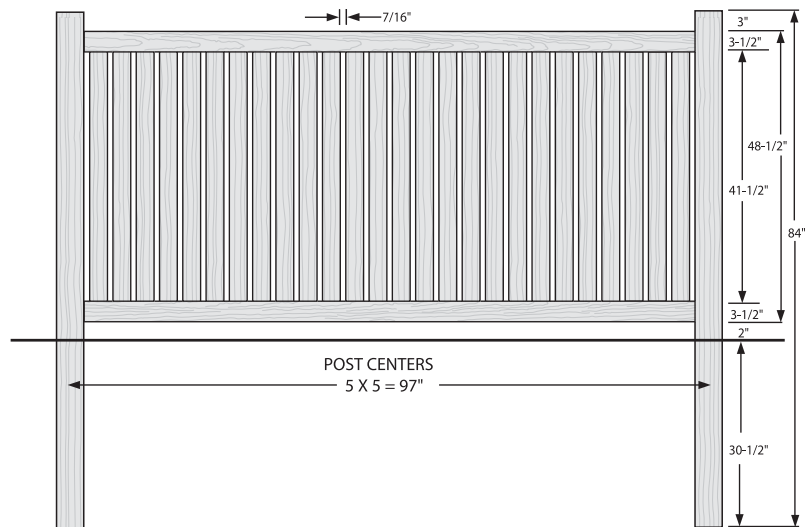

DESCRIPTION	WEATHERED BLEND		SIERRA BLEND		BRAZILIAN BLEND		ARCTIC BLEND	
	QTY	SKU	QTY	SKU	QTY	SKU	QTY	SKU
4' x 8' Folly Semi-Private 3" Panel (48"H)		630899		630276		631499		630923
5" x 5" x 84" Corner Post		648491		648506		648488		648487
5" x 5" x 84" Line Post		648464		648465		648461		648459
5" x 5" x 84" End Post		648530		648531		648526		648525
5" x 5" Pyramid Post Cap		410869		410868		410865		410863
5" x 5" New England Post Cap		410880		410879		410875		410872
4' Folly Semi-Private 3" Gate Kit		630842		630291		631591		630880
4' x 50" Folly Semi-Private 3" Gate		630902		630285		631618		630926
Gate Extension Kit (Builds up to 72 in. Wide Gate)*						629187		
5" x 5" x 94" Gate Post Insert						404781		

*Gate kit must also be ordered

WALK GATE

FENCE PANEL

MATERIAL PER SECTION

QTY	ITEM	DIMENSION
1	Routed Top Rail with Steel	2" x 4" x 95 1/2"
1	Routed Bottom Rail with Steel	2" x 4" x 95 1/2"
26	Picket	7/8" x 3" x 48"