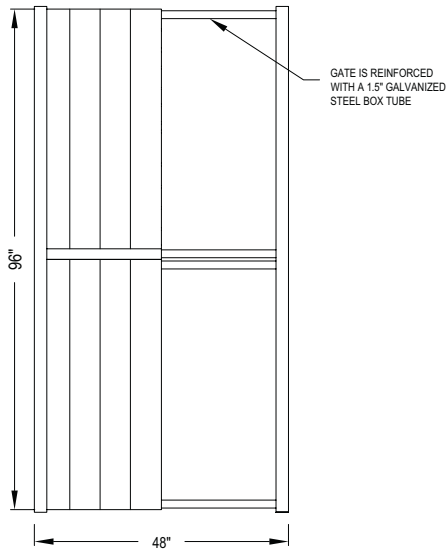

PREMIUM | 8' X 8' BRECKENRIDGE

MOLDED WITH SIMTEK™ TECHNOLOGY

DESCRIPTION	WALNUT BROWN		RED CEDAR		NANTUCKET GRAY		DARK GRAY OAK	
	QTY	SKU	QTY	SKU	QTY	SKU	QTY	SKU
4' x 8' Breckenridge Molded Privacy Panel (2) (48"H)		644296		644025		644024		644022
5" x 5" x 142" Line Post		643527		643531		643530		643525
5" x 5" x 142" End Post		643535		643539		643538		643533
5" x 5" Post Cap Square		643293		643297		643296		643291
45° Post Cap		643301		643305		643304		643299
Post Cap Double Inline		643309		643313		643312		643307
Line Post Skirt		643597		643601		643600		643595
End Post / Gate Post Skirt		643605		643609		643608		643603
48" Breckenridge Molded Privacy Privacy Gate*		644323		644356		644325		644322
142" Gate Post		643543		643547		643546		643541
Drop Pin	408095							

*Gates include hinge and latch set.

WALK GATE