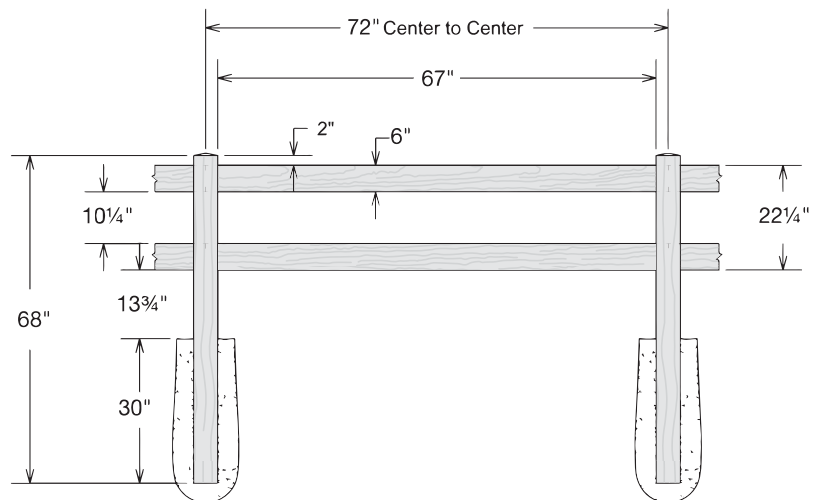

DESCRIPTION	WEATHERED BLEND		SIERRA BLEND		BRAZILIAN BLEND		ARCTIC BLEND	
	QTY	SKU	QTY	SKU	QTY	SKU	QTY	SKU
2" x 6" x 72" Coronado Rail Ribbed Ranch Rail		631422		630250		631421		631420
2" x 6" x 144" Coronado Rail Ribbed Ranch Rail		631425		630251		631424		631423
5" x 5" x 68" 2 Rail Large Corner Post		648636		648635		648634		648632
5" x 5" x 68" 2 Rail Large Line Post		648640		648639		648638		648637
5" x 5" x 68" 2 Rail Large End Post		648649		648648		648647		648646
5" x 5" Pyramid Post Cap		410869		410868		410865		410863
5" x 5" New England Post Cap		410880		410879		410875		410872
Coronado Rail Ribbed Ranch Rail Gate Kit		631661		630223		631655		631658
5" x 5" x 94" Gate Post Insert						404781		

WALK GATE

FENCE PANEL

*Gate Kits do not come with rails, rails are purchased separately and can be cut down to create the gate size desired.