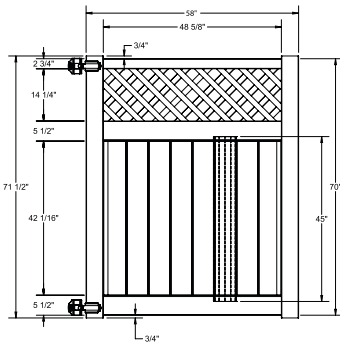

QS QuickShip available in White and Sand only. Applies to: Fence Panels; Line, Corner, End and Gate Posts; and 4' and 5' Wide Gates.

WALK GATE

FENCE PANEL

DRIVE GATE

MATERIAL PER SECTION

QTY	ITEM	DIMENSION
1	Top Rail	1 3/4" x 2 3/4" x 70"
2	Mid and Bottom Rails	1 3/4" x 5 1/2" x 70"
11	T&G Boards	7/8" x 6" x 45"
2	U-Channel Rail	1.02" x 1.379" x 42 1/2"
1	Classic Diamond Lattice	17" x 70"