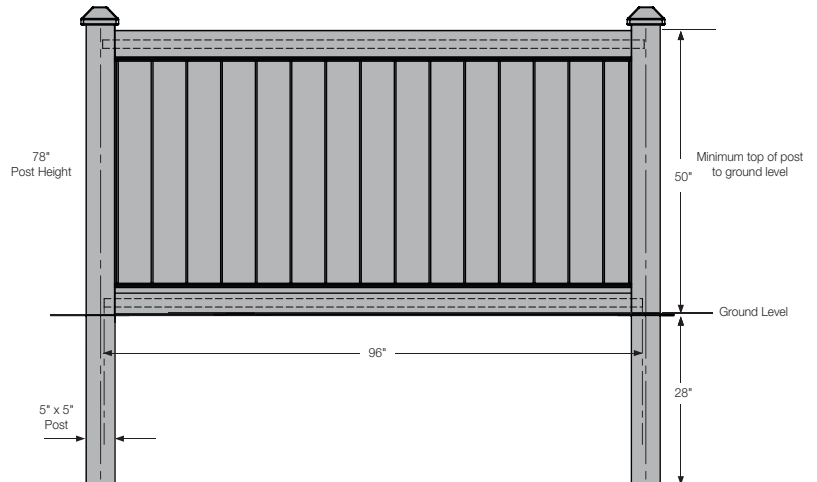

FENCE PANEL

MATERIAL PER SECTION

DESCRIPTION	WALNUT BROWN		RED CEDAR		NANTUCKET GRAY		DARK GRAY OAK	
	QTY	SKU	QTY	SKU	QTY	SKU	QTY	SKU
Cut Panel					408069			
1" Gap Filler		643317		643321		643320		643315
2" Gap Filler		643325		643329		643328		643323
Bracket					408039			
6' Concrete Mount LP					652136			
6' Concrete Mount EP					652137			
6' Concrete Mount CP					652138			
6' Concrete Mount GP					652139			
Hinge					410305			
Latch					408079			
Screw					408055			
5" Traverse Latch for Molded Fence					73058341