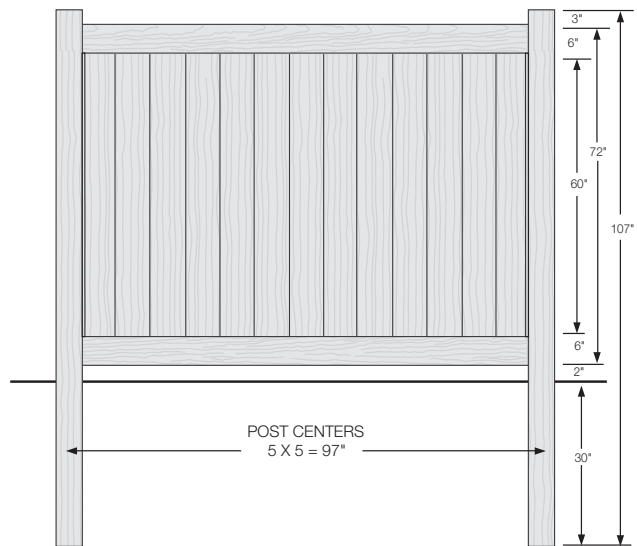

PREMIUM | 6' X 8' NEWBURY

SOLID VERTICAL PRIVACY | ELEMENT LX PREMIUM RAIL

DESCRIPTION	WEATHERED BLEND		SIERRA BLEND		BRAZILIAN BLEND		ARCTIC BLEND	
	QTY	SKU	QTY	SKU	QTY	SKU	QTY	SKU
6' x 8' Newbury Solid Vertical Privacy Panel (72"H)		630354		630200		630501		630318
5" x 5" x 107" Corner Post		630367		630205		630514		630331
5" x 5" x 107" Line Post		630368		630206		630515		630332
5" x 5" x 107" End Post		630369		630207		630516		630333
5" x 5" Pyramid Post Cap		410869		410868		410865		410863
5" x 5" New England Post Cap		410880		410879		410875		410872
6' Newbury Solid Vertical Privacy Gate Kit		630357		630212		630504		630321
6' x 50½" Newbury Solid Vertical Privacy Gate		630360		630214		630507		630324
Gate Extension Kit (Builds up to 70" Gate)*						629133		
5" x 5" x 106" Gate Post Insert						400466		

*Gate kit must also be ordered

WALK GATE

FENCE PANEL

MATERIAL PER SECTION

QTY	ITEM	DIMENSION
2	Rails	2" x 6" x 95"
4	Lock Rings	N/A
2	Steel Stiffeners	92"

RAIL PROFILE

QTY	ITEM	DIMENSION
13	T&G Boards	7/8" x 7" x 62¾"
2	End Channel	7/8" x 1" x 59½"