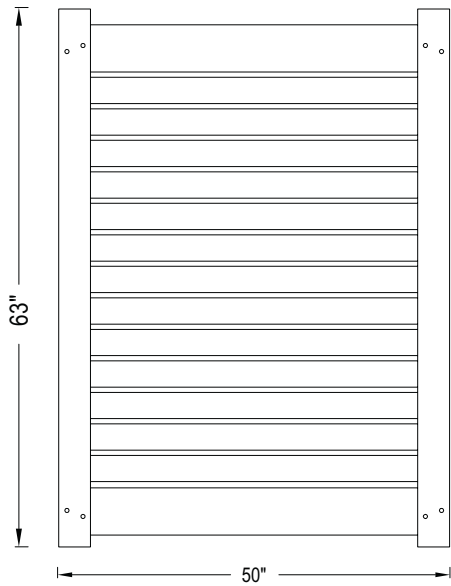

PREMIUM | 5' X 8' LARGO

SEMI-PRIVATE HORIZONTAL

DESCRIPTION	WEATHERED BLEND		SIERRA BLEND		BRAZILIAN BLEND		ARCTIC BLEND	
	QTY	SKU	QTY	SKU	QTY	SKU	QTY	SKU
5' x 8' Largo Semi-Private Horizontal Panel (60"H)		638413		638412		638411		638410
5" x 5" x 96" Corner Post		638215		638214		638213		638212
5" x 5" x 96" Line Post		638227		638226		638205		638204
5" x 5" x 96" End Post		638200		638199		638219		638218
5" x 5" Pyramid Post Cap		410869		410868		410865		410863
5" x 5" New England Post Cap		410880		410879		410875		410872
5' Largo Semi-Private Horizontal Gate Kit		638436		638435		638434		638433
5' x 50" Largo Semi-Private Horizontal Gate		638456		638445		638444		638275
Gate Extension Kit (builds up to 60 in. gate)*						629188		
5" x 5" x 94" Gate Post Insert						404781		

*Gate kit must also be ordered

WALK GATE