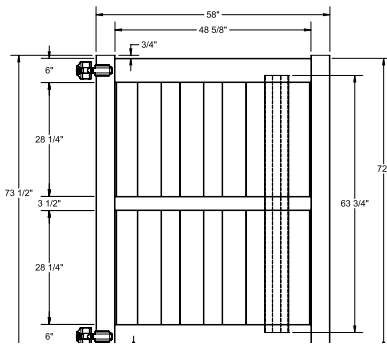

DRIVE GATE

MATERIAL PER SECTION

QTY	ITEM	DIMENSION
2	Top/Bottom Rails	2" x 6" x 94"
16	Pickets	.550" x 6" x 63 3/4"
1	Mid Rail	2" x 3 1/2" x 94"
1	Aluminum Insert	1.77" x 1.85" x 93"