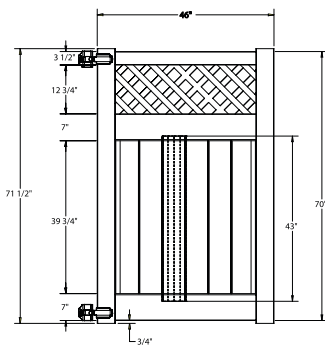

SELECT | 6' X 8' TYBEE

LATTICE TOP PRIVACY | ELEMENT RESERVE RAIL

DESCRIPTION	CYPRESS	
	QTY	SKU
6' x 8' Tybee Lattice Top Privacy Panel (70"H) (V)		73025354
5" x 5" x 108" Line Post (V)		73025355
5" x 5" x 108" Corner Post (V)		73025356
5" x 5" x 108" End Post (V)		73025357
5" x 5" Pyramid Post Cap		73013829
5" x 5" New England Post Cap		73045007
6' x 46" Tybee Lattice Top Privacy Walk Gate		73025358
6' x 58" Tybee Lattice Top Privacy Drive Gate		73025359
5" x 5" x 106" Gate Post Insert		73003463

WALK GATE