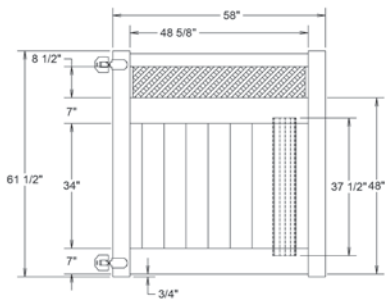

DRIVE GATE

MATERIAL PER SECTION

QTY	ITEM	DIMENSION
1	Top Rail	2" x 3 1/2" x 94"
2	Bottom & Middle Rails	2" x 7" x 94"
15	GlideLock Boards	7/8" x 6" x 49 1/2"

RAIL PROFILE

QTY	ITEM	DIMENSION
1	Privacy Diamond Lattice	14.18" x 94"
2	U-Channels	1.02" x 1.379" x 46 3/8"