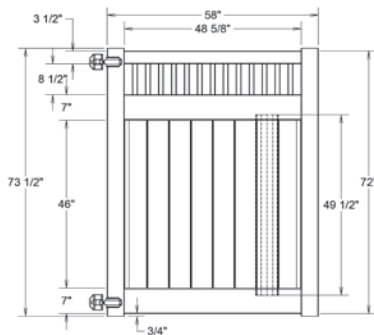

DRIVE GATE

MATERIAL PER SECTION

QTY	ITEM	DIMENSION
2	Bottom & Middle Rails	1 3/4" x 7" x 94"
1	Top Rail	2" x 3 1/2" x 94"
15	T&G Boards	7/8" x 6" x 49 1/2"
2	U-Channel	1.02" x 1.39" x 46 3/8"
25	Pickets	1 3/8" x 1 1/8" x 13 3/4"

RAIL PROFILE