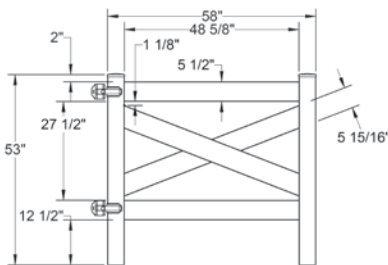

DRIVE GATE

MATERIAL PER SECTION

QTY	ITEM	DIMENSION
2	Rails	Cut top and bottom rails back to 94^{3/4}" (Max)
2	Cross Members	1^{1/2}" x 5^{1/2}" x 96"