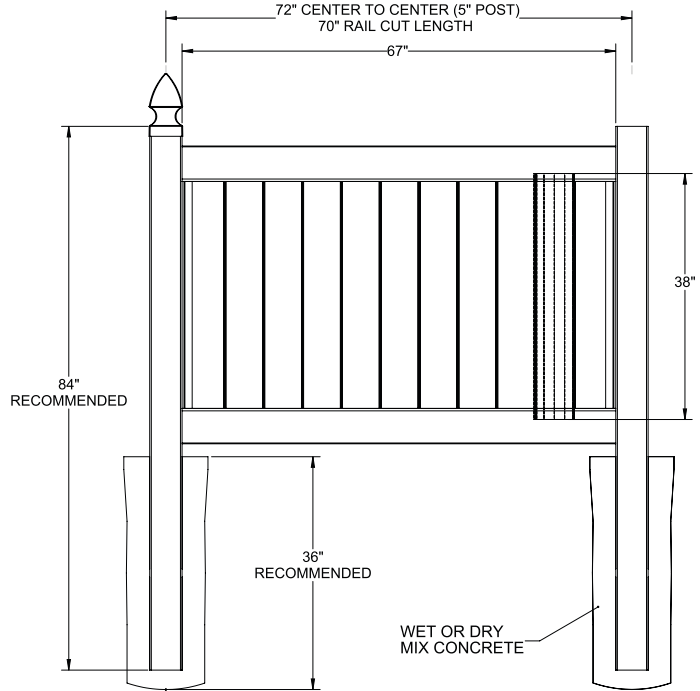

FENCE PANEL