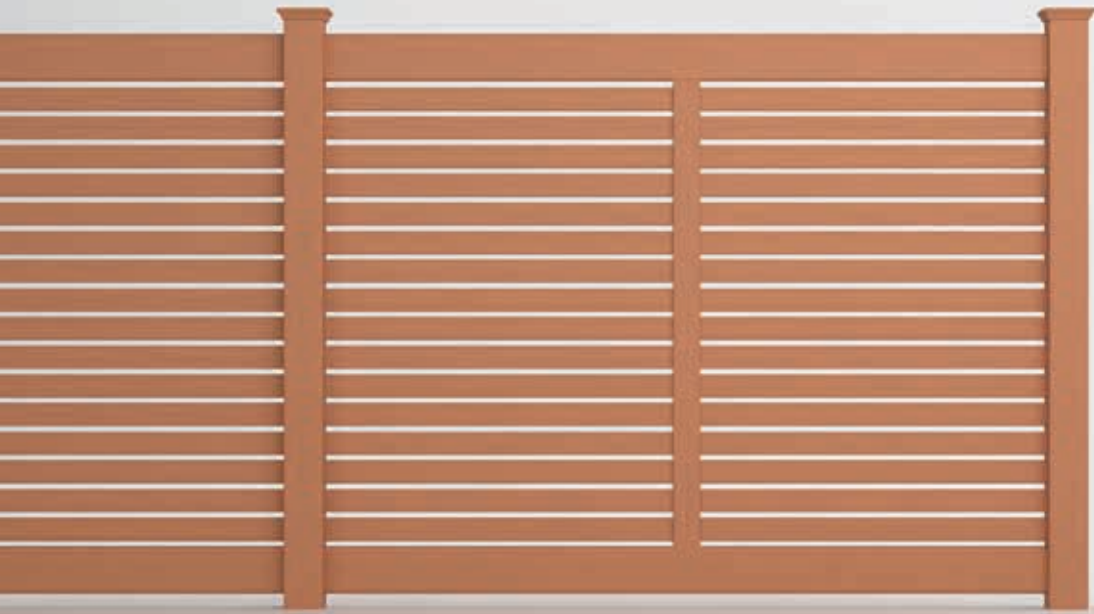

VINYL

SEMI-PRIVATE HORIZONTAL

LARGO

Outlast Mother Nature and complement it with a wood-like profile in carefree vinyl. Horizontal slats in seven finishes look great from both sides of the fence, including in busy commercial areas.

Shown in Sierra Blend

INNOVATIONS

- ↔ StayStraight®
- ☀ SolarGuard®
- ||| TimberGrain™

SIZES

Width:

8'

Height:

4', 5' and 6'