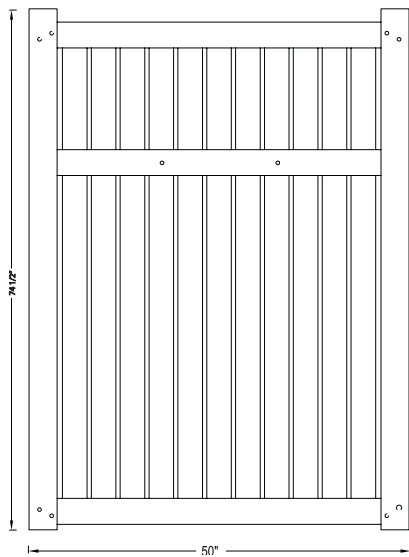

DESCRIPTION	WEATHERED BLEND		SIERRA BLEND		BRAZILIAN BLEND		ARCTIC BLEND	
	QTY	SKU	QTY	SKU	QTY	SKU	QTY	SKU
6' x 8' Folly Semi-Private 3" Panel (72"H)		630901		630278		631501		630925
5" x 5" x 107" Corner Post		630851		630302		631535		630889
5" x 5" x 107" Line Post		631039		630303		631538		631037
5" x 5" x 107" End Post		630852		630304		631541		630890
5" x 5" Pyramid Post Cap		410869		410868		410865		410863
5" x 5" New England Post Cap		410880		410879		410875		410872
6' Folly Semi-Private 3" Gate Kit		630844		630293		631597		630882
6' x 50" Folly Semi-Private 3" Gate		630904		630287		631624		630928
Gate Extension Kit (builds up to 72 in. wide gate)*						629187		
5" x 5" x 106" Gate Post Insert						400466		

*Gate kit must also be ordered

WALK GATE