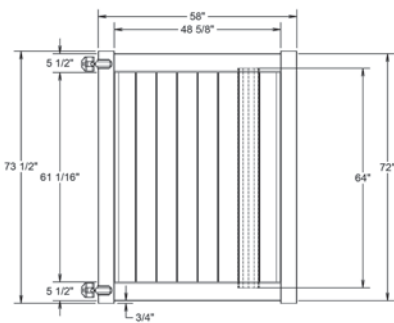

QS QuickShip available in White and Sand only. Applies to: Fence Panels; Line, Corner, End and Gate Posts; and 4' and 5' Wide Gates.

WALK GATE

FENCE PANEL

DRIVE GATE

MATERIAL PER SECTION

QTY	ITEM	DIMENSION
2	Rails	1 1/4" x 5 1/2" x 94"
15	T&G Boards	7/8" x 6' x 64"
2	U-Channels	1.02" x 1.379" x 61"
1	Aluminum Rail Stiffener	1.54" x 1.60" x 93"