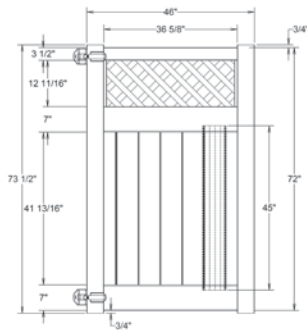

STANDARD | 6' X 8' TYBEE

LATTICE TOP PRIVACY | ELEMENT RESERVE RAIL

DESCRIPTION	WHITE	
	QTY	SKU
6' x 8' Tybee Lattice Top Panel (72"H) (VY)		73024946
5" x 5" x 108" Line Post (VY)		73024915
5" x 5" x 108" Corner Post (VY)		73024893
5" x 5" x 108" End Post (VY)		73024909
5" x 5" Pyramid Post Cap		73003093
5" x 5" Gothic Post Cap		73003094
5" x 5" New England Post Cap		73045003
6' x 46" Tybee Lattice Top Privacy Walk Gate		73024924
6' x 58" Tybee Lattice Top Privacy Drive Gate		73024935
5" x 5" x 106" Gate Post Insert		73003463

QS QuickShip available in White and Sand only. Applies to: Fence Panels; Line, Corner, End and Gate Posts; and 4' and 5' Wide Gates.

WALK GATE