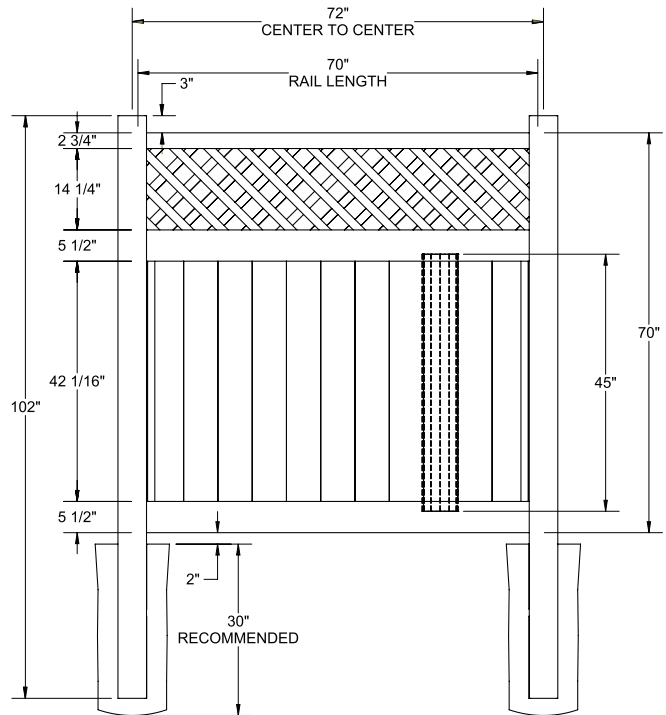

FENCE PANEL