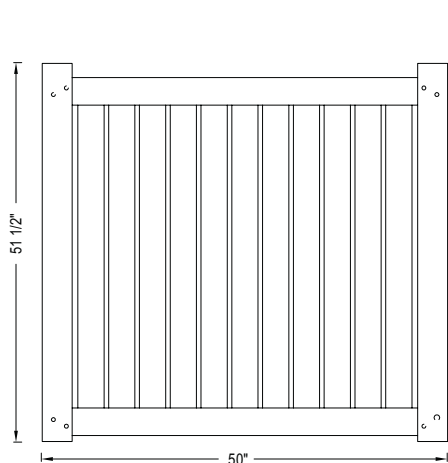

DESCRIPTION	WEATHERED BLEND		SIERRA BLEND		BRAZILIAN BLEND		ARCTIC BLEND	
	QTY	SKU	QTY	SKU	QTY	SKU	QTY	SKU
4' x 8' Folly Semi-Private 3" Panel (48"H)		630899		630276		631499		630923
5" x 5" x 84" Corner Post		648491		648506		648488		648487
5" x 5" x 84" Line Post		648464		648465		648461		648459
5" x 5" x 84" End Post		648530		648531		648526		648525
5" x 5" Pyramid Post Cap		410869		410868		410865		410863
5" x 5" New England Post Cap		410880		410879		410875		410872
4' Folly Semi-Private 3" Gate Kit		630842		630291		631591		630880
4' x 50" Folly Semi-Private 3" Gate		630902		630285		631618		630926
Gate Extension Kit (Builds up to 72 in. Wide Gate)*						629187		
5" x 5" x 94" Gate Post Insert						404781		

*Gate kit must also be ordered

WALK GATE

FENCE PANEL

MATERIAL PER SECTION

QTY	ITEM	DIMENSION
1	Routed Top Rail with Steel	2" x 4" x 95 1/2"
1	Routed Bottom Rail with Steel	2" x 4" x 95 1/2"
26	Picket	7/8" x 3" x 48"