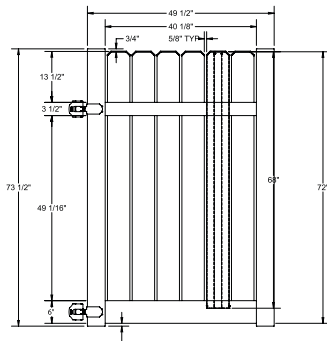

STANDARD | 6' X 8' SARASOTA

SEMI-PRIVATE DOG-EAR STRAIGHT

DESCRIPTION	WHITE	
	QTY	SKU
6' x 8' Sarasota Semi-Private Dog-Ear Straight (72"H) (K)		73048536
5" x 5" x 108" Line Post (K)		73011310
5" x 5" x 108" Corner Post (K)		73011311
5" x 5" x 108" End Gate Post (K)		73011312
5" x 5" Pyramid Post Cap		73003093
5" x 5" Gothic Post Cap		73003094
5" x 5" New England Post Cap		73045003
6' x 49½" Sarasota Semi-Private Dog-Ear Straight Walk Gate		73048573
6' x 62½" Sarasota Semi-Private Dog-Ear Straight Drive Gate		73048574
5" x 5" x 106" Gate Post Insert		73003463

OS QuickShip available in White only. Applies to: Fence Panels; Line, Corner, End and Gate Posts; and 4' and 5' Wide Gates.

WALK GATE