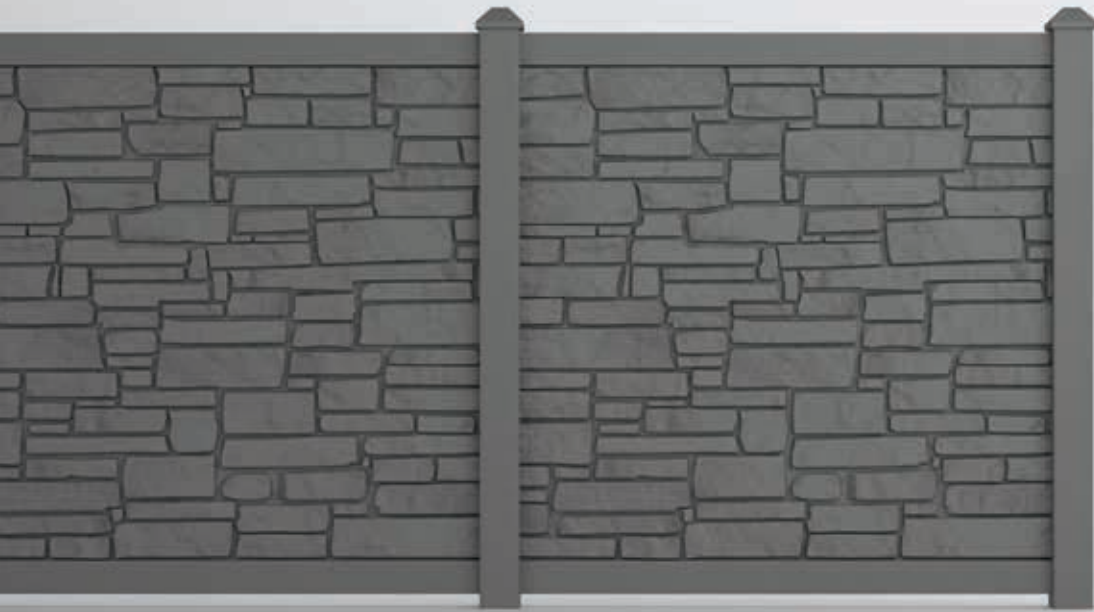

MOLDED

MOLDED PRIVACY

BOULDER

WITH SIMTEK™ TECHNOLOGY

Transform your acreage with heavy, virtually rock-solid polyethylene panels engineered to absorb noise and resist impact. At 96" and 144" heights, the stackable units and earth tone colors blend in with suburban and rural settings.

Shown in Dark Gray Granite

INNOVATIONS

- ↔ StayStraight®
- ☀ SolarGuard®
- SimTek™

SIZES

Width:

6' and 8'

Height:

4', 6' and stackable to 8' and 12'

PREMIUM

$$$$

SimTek™ Molded Panel Technology