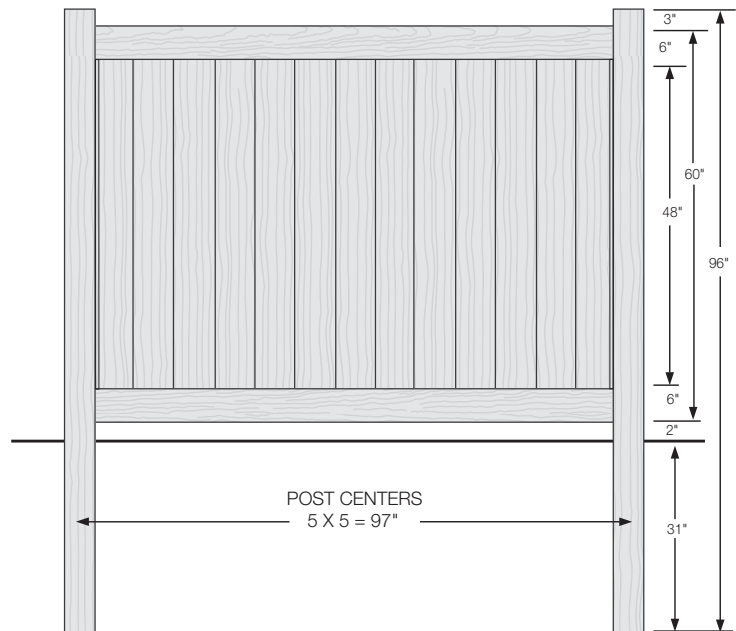

PREMIUM | 5' X 8' NEWBURY

SOLID VERTICAL PRIVACY | ELEMENT LX PREMIUM RAIL

DESCRIPTION	WEATHERED BLEND		SIERRA BLEND		BRAZILIAN BLEND		ARCTIC BLEND	
	QTY	SKU	QTY	SKU	QTY	SKU	QTY	SKU
5' x 8' Newbury Solid Vertical Privacy Panel (60"H)		630353		630199		630500		630317
5" x 5" x 96" Corner Post		630371		630201		630518		630335
5" x 5" x 96" Line Post		630372		630202		630519		630336
5" x 5" x 96" End Post		630373		630203		630520		630337
5" x 5" Pyramid Post Cap		410869		410868		410865		410863
5" x 5" New England Post Cap		410880		410879		410875		410872
5' Newbury Solid Vertical Privacy Gate Kit		630356		630211		630503		630320
5' x 50½" Newbury Solid Vertical Privacy Gate		630359		630213		630506		630323
Gate Extension Kit (Builds up to 70" Gate)*						629133		
5" x 5" x 94" Gate Post Insert						404781		

*Gate kit must also be ordered

WALK GATE

FENCE PANEL

MATERIAL PER SECTION

QTY	ITEM	DIMENSION
2	Rails	2" x 6" x 95"
4	Lock Rings	N/A
2	Steel Stiffeners	92"

RAIL PROFILE

QTY	ITEM	DIMENSION
13	T&G Boards	7/8" x 7" x 50¾"
2	End Channel	7/8" x 1" x 47¾"