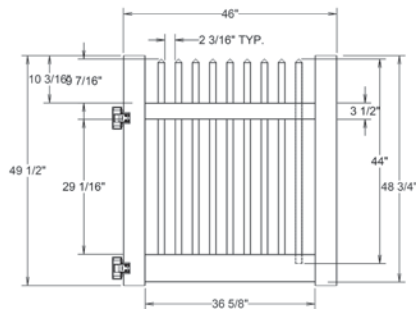

STANDARD | 4' X 8' CAPE COD

CLASSIC PICKET | STRAIGHT

DESCRIPTION	WHITE	
	QTY	SKU
4' x 8' Cape Cod Classic Picket Straight Panel (48"H) (B)		73011681
5" x 5" x 84" Line Post (B)		73011754
5" x 5" x 84" Corner Post (B)		73011755
5" x 5" x 84" End Gate Post (B)		73011756
5" x 5" Pyramid Post Cap		73003093
5" x 5" Gothic Post Cap		73003094
5" x 5" New England Post Cap		73045003
4' x 46" Cape Cod Classic Picket Straight Walk Gate		73014743
4' x 58" Cape Cod Classic Picket Straight Drive Gate		73014744
5" x 5" x 82" Gate Post Insert		73003718

QS QuickShip available in White and Sand only. Applies to: Fence Panels; Line, Corner, End and Gate Posts; and 4' and 5' Wide Gates.

WALK GATE