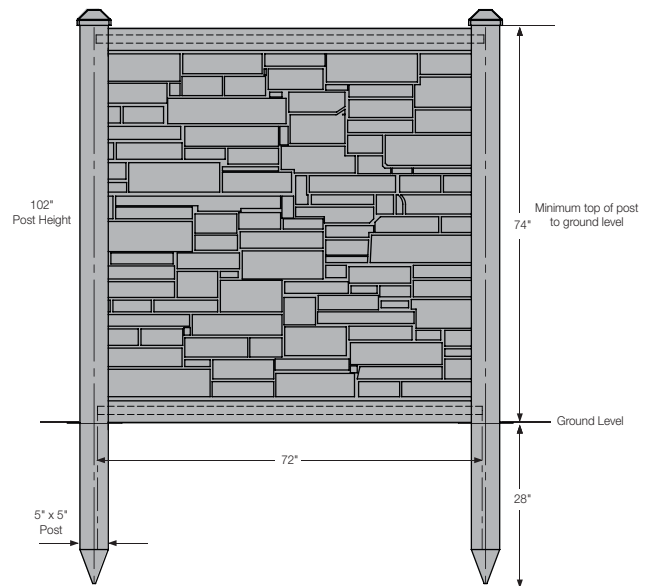

FENCE PANEL

MATERIAL PER SECTION

DESCRIPTION	BEIGE GRANITE		BROWN GRANITE		DARK BROWN GRANITE		GRAY GRANITE		DARK GRAY GRANITE	
	QTY	SKU	QTY	SKU	QTY	SKU	QTY	SKU	QTY	SKU
Cut Panel						408071				
1" Gap Filler		643314		643316		643317		643320		643315
2" Gap Filler		643322		643324		643325		643328		643323
Bracket						408039				
6' Concrete Mount LP						652136				
6' Concrete Mount EP						652137				
6' Concrete Mount CP						652138				
6' Concrete Mount GP						652139				
Hinge						410305				
Latch						408079				
Screw						408055				
5" Traverse Latch for Molded Fence						73058341