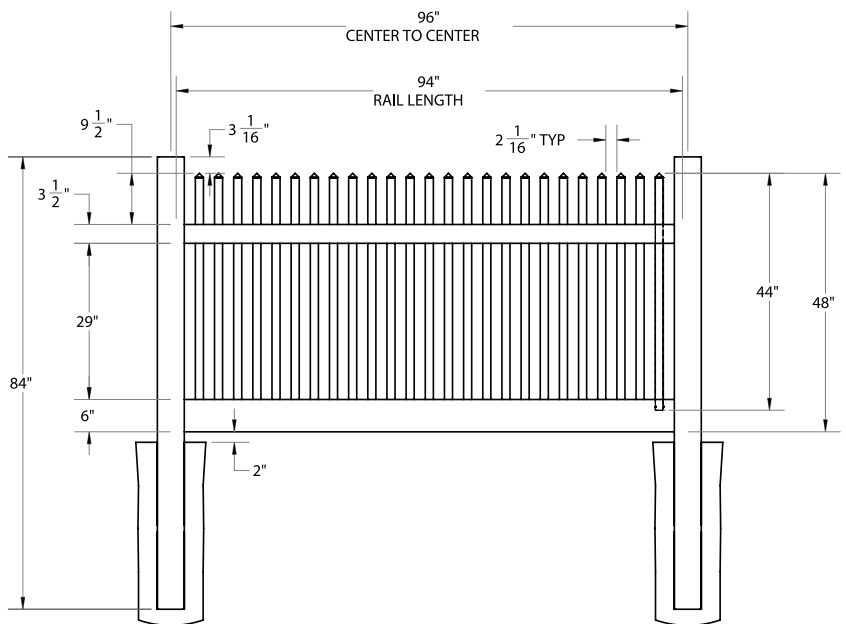

FENCE PANEL