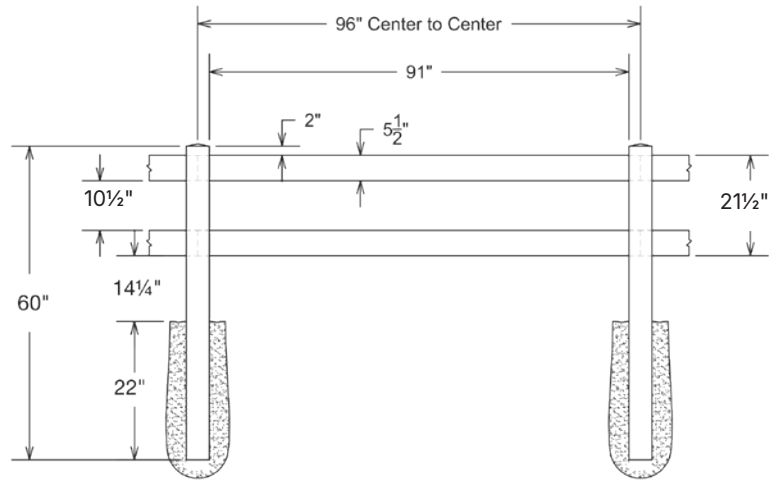

FENCE PANEL