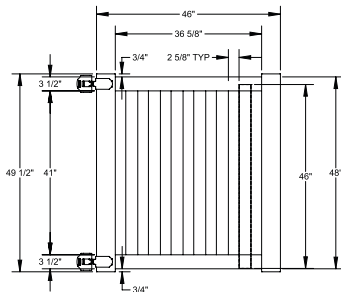

STANDARD | 4' X 6' NORWALK

CLOSED PICKET | 2 RAIL

DESCRIPTION	WHITE	
	QTY	SKU
4' x 6' Norwalk Closed Picket 2 Rail Panel (46"H) (C)		73014450
5" x 5" x 84" Corner Post (C)		73012187
5" x 5" x 84" Line Post (C)		73012186
5" x 5" x 84" End Post (C)		73012188
5" x 5" Pyramid Post Cap		73003093
5" x 5" Internal Post Cap		73007092
5" x 5" New England Post Cap		73045003
4' x 46" Norwalk Closed Picket 2 Rail Gate		73014767
4' x 58" Norwalk Closed Picket 2 Rail Gate		73014768
5" x 5" x 106" Gate Post Insert		73003463

OS QuickShip available in White only. Applies to: Fence Panels; Line, Corner, End and Gate Posts; and 4' and 5' Wide Gates.

WALK GATE