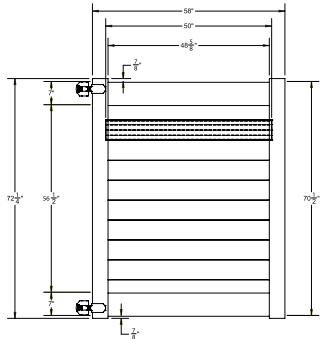

DRIVE GATE

MATERIAL PER SECTION

QTY	ITEM	DIMENSION
2	Rails	1¼" x 7" x 94"
10	T&G Boards	⅞" x 6" x 90¾"
2	Structural Post U-Channels	1" x 1⅞" x 56¼"
1	Pan Head Screw (10 pc)	#10 x ¾"

RAIL PROFILE