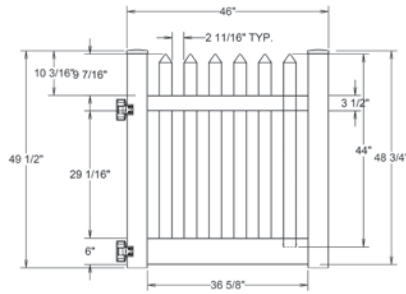

STANDARD | 4' X 8' NANTUCKET

CLASSIC SPADE PICKET | STRAIGHT

DESCRIPTION	WHITE	
	QTY	SKU
4' x 8' Nantucket Classic Spade Picket Straight Panel (48"H) (B)		73011981
5" x 5" x 84" Line Post (B)		73011754
5" x 5" x 84" Corner Post (B)		73011755
5" x 5" x 84" End Gate Post (B)		73011756
5" x 5" Pyramid Post Cap		73003093
5" x 5" Gothic Post Cap		73003094
5" x 5" New England Post Cap		73045003
4' x 46" Nantucket Classic Spade Picket Straight Walk Gate		73014765
4' x 58" Nantucket Classic Spade Picket Straight Drive Gate		73014766
5" x 5" x 82" Gate Post Insert		73003718

QS QuickShip available in White only. Applies to: Fence Panels; Line, Corner, End and Gate Posts; and 4' and 5' Wide Gates.

WALK GATE