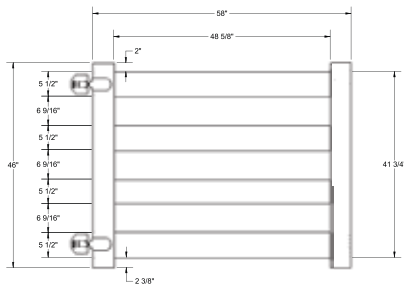

DRIVE GATE

MATERIAL PER SECTION

QTY	ITEM	DIMENSION
4	Rails	1½" x 5½" x 96"
2	Posts	5" x 5" x 84"