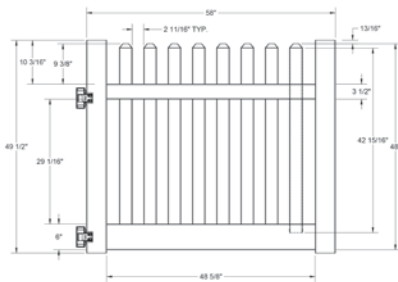

QS QuickShip available in White only. Applies to: Fence Panels; Line, Corner, End and Gate Posts; and 4' and 5' Wide Gates.

WALK GATE

FENCE PANEL

DRIVE GATE

MATERIAL PER SECTION

QTY	ITEM	DIMENSION
1	Top Rail	2" x 3 1/2" x 94"
1	Bottom Rail	2" x 6" x 94"
15	Pickets	7/8" x 3" x 44"
15	Dog-ear Caps	7/8" x 3"