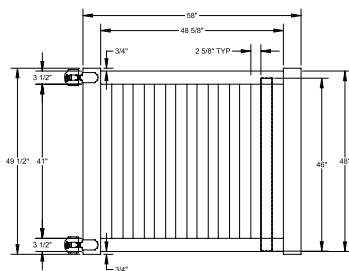

DRIVE GATE

MATERIAL PER SECTION

QTY	ITEM	DIMENSION
2	Top/Bottom Rail with Steel	2" x 3 1/2" x 70"
11	Picket	3/8" x 3" x 45 1/2"