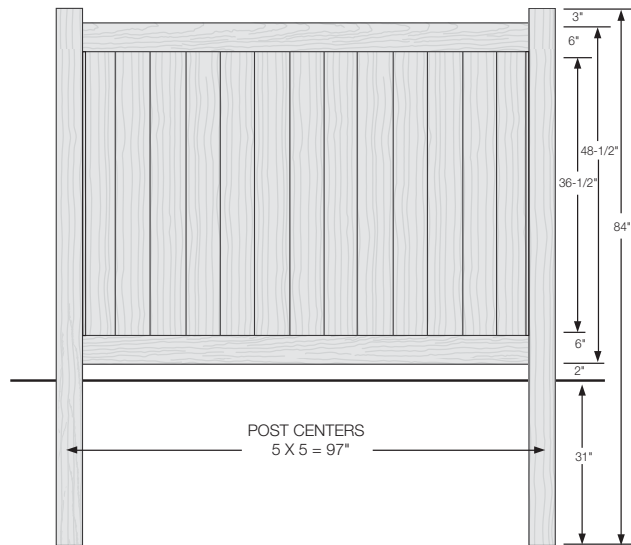

PREMIUM | 4' X 8' NEWBURY

SOLID VERTICAL PRIVACY | ELEMENT LX PREMIUM RAIL

DESCRIPTION	WEATHERED BLEND		SIERRA BLEND		BRAZILIAN BLEND		ARCTIC BLEND	
	QTY	SKU	QTY	SKU	QTY	SKU	QTY	SKU
4' x 8' Newbury Solid Vertical Privacy Panel (48"H)		630352		630259		630499		630316
5" x 5" x 84" Corner Post		630375		630254		630522		630339
5" x 5" x 84" Line Post		630376		630255		630523		630340
5" x 5" x 84" End Post		630377		630256		630524		630341
5" x 5" Pyramid Post Cap		410869		410868		410865		410863
5" x 5" New England Post Cap		410880		410879		410875		410872
4' Newbury Solid Vertical Privacy Gate Kit		630355		630253		630502		630319
4' x 50½" Newbury Solid Vertical Privacy Gate		630358		630260		630505		630322
Gate Extension Kit (Builds up to 70" Gate)*						629133		
5" x 5" x 94" Gate Post Insert						404781		

*Gate kit must also be ordered

WALK GATE

FENCE PANEL

MATERIAL PER SECTION

QTY	ITEM	DIMENSION
2	Rails	2" x 6" x 95"
4	Lock Rings	N/A
2	Steel Stiffeners	92"

RAIL PROFILE

QTY	ITEM	DIMENSION
13	T&G Boards	7/8" x 7" x 39¼"
2	End Channel	7/8" x 1" x 47¾"