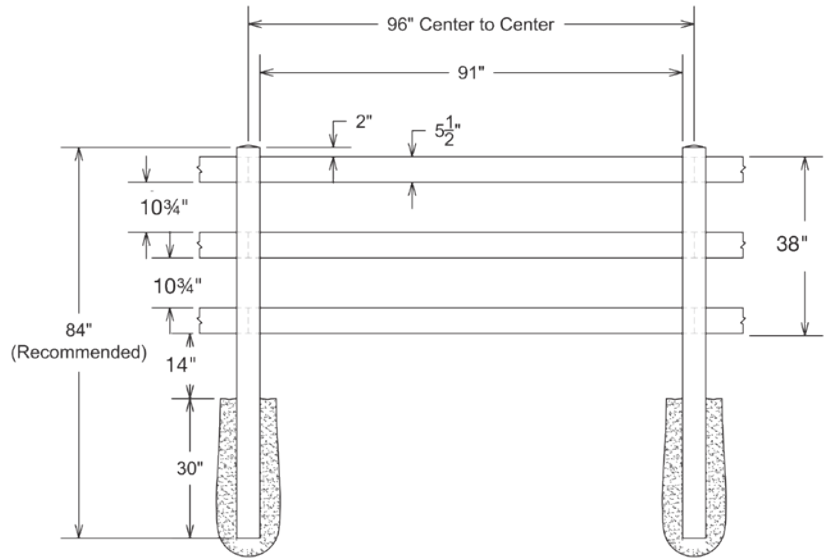

FENCE PANEL