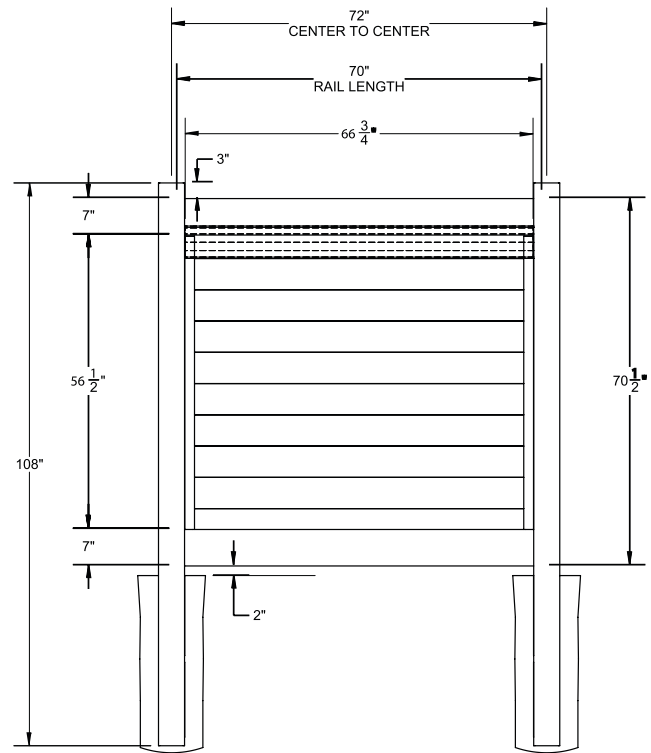

FENCE PANEL