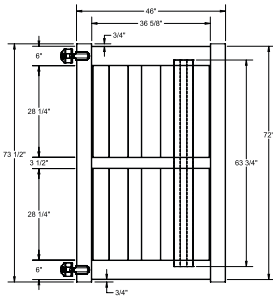

STANDARD | 6' X 8' MONTAUK

SEMI-PRIVATE | BOARD-ON-BOARD

DESCRIPTION	WHITE	
	QTY	SKU
6' x 8' Montauk Semi-Private Board-on-Board Panel (72"H) (N)		73045693
5" x 5" x 108" Line Post (N)		73011418
5" x 5" x 108" Corner Post (N)		73011419
5" x 5" x 108" End Gate Post (N)		73011420
6" x 46" Montauk Walk Gate (N)		73045695
6" x 58" Montauk Drive Gate (N)		73045696
5" x 5" x 106" Gate Post Insert		73003463

Note: Images shown are pool code fence.

WALK GATE