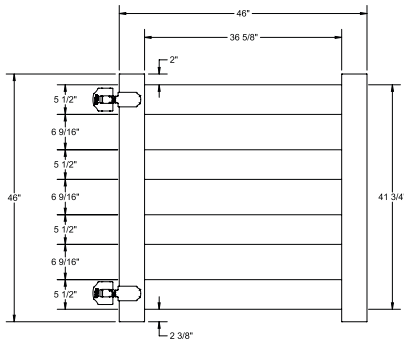

RANCH RAIL | 4 RAIL

DESCRIPTION	WHITE	
	QTY	SKU
1½" x 5½" x 96" Coronado Rail 4 Rail w/Locktabs		73012399
5" x 5" x 84" Line Post		73025473
5" x 5" x 84" Corner Post		73025474
5" x 5" x 84" End Gate Post		73025475
5" x 5" Pyramid Post Cap		73003093
5" x 5" Gothic Post Cap		73003094
5" x 5" New England Post Cap		73045003
4 Rail Coronado Ranch Rail Walk Gate		73025449
4 Rail Coronado Ranch Rail Drive Gate		73025450
5" x 5" x 82" Gate Post Insert		73003718

Note: 1½" x 5½" x 192" Coronado Rail 2 Rail with locktabs (full truck load only) white - 73053577, Sand — N/A.

OS QuickShip available in White only. Applies to: Fence Panels; Line, Corner, End and Gate Posts; and 4' and 5' Wide Gates.

WALK GATE