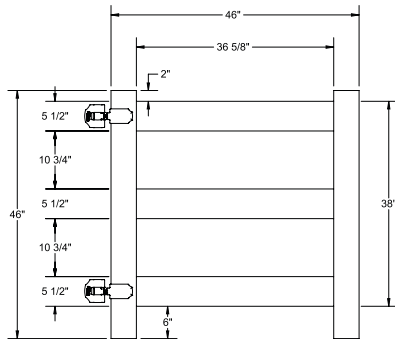

STANDARD | CORONADO

RANCH RAIL | 3 RAIL

DESCRIPTION	WHITE	
	QTY	SKU
1½" x 5½" x 96" Coronado Rail 3 Rail w/Locktabs		73012399
5" x 5" x 84" Line Post		73025464
5" x 5" x 84" Corner Post		73025465
5" x 5" x 84" End Gate Post		73025466
5" x 5" Pyramid Post Cap		73003093
5" x 5" Gothic Post Cap		73003094
5" x 5" New England Post Cap		73045003
3 Rail Coronado Ranch Rail Walk Gate		73025443
3 Rail Coronado Ranch Rail Drive Gate		73025444
5" x 5" x 82" Gate Post Insert		73003718

Note: 1½" x 5½" x 192" Coronado Rail 2 Rail with locktabs (full truck load only) white - 73053577, Sand — N/A.

QS QuickShip available in White only. Applies to: Fence Panels; Line, Corner, End and Gate Posts; and 4' and 5' Wide Gates.

WALK GATE