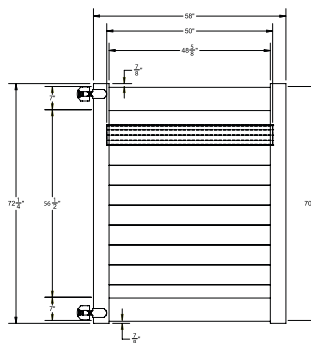

QS QuickShip available in Cypress and Coastal Cedar. Applies to: Fence Panels; Line, Corner, End and Gate Posts; and 4' and 5' Wide Gates.

WALK GATE

FENCE PANEL

DRIVE GATE

MATERIAL PER SECTION

QTY	ITEM	DIMENSION
10	T&G Boards	7/8" x 6" x 66 3/4"
2	U-Channel Post	1" x 1 7/8" x 56 1/2"
2	Rails	1 1/4" x 7" x 70"