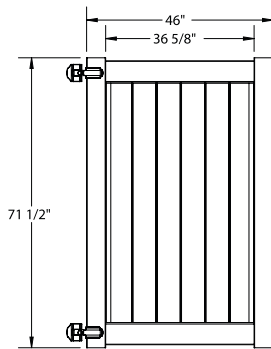

SELECT | 6' X 8' NEWBURY

SOLID PRIVACY | ELEMENT BASE RAIL | 11.3 TONGUE-AND-GROOVE

DESCRIPTION	COASTAL CEDAR		MESQUITE		WEATHERED ASPEN	
	QTY	SKU	QTY	SKU	QTY	SKU
6' x 8' Newbury Solid Privacy Panel (70"H) (ZH)		73055474		73055475		73055476
5" x 5" x 96" Line Post (ZH)		73051801		73051795		73051906
5" x 5" x 96" Corner Post (ZH)		73051799		73051793		73051902
5" x 5" x 96" End Post (ZH)		73051800		73051794		73051904
5" x 5" x 108" Line Post (ZH)		73051798		73051778		73055536
5" x 5" x 108" Corner Post (ZH)		73051796		73051776		73055537
5" x 5" x 108" End Post (ZH)		73051797		73051777		73055538
5" x 5" Pyramid Post Cap		73056835		73053065		73053069
5" x 5" New England Post Cap		73056837		73053091		73053094
6" x 46" Newbury Solid Privacy Walk Gate		73056761		73056763		73056759
6" x 58" Newbury Solid Drive Privacy Gate		73056762		73056764		73056760
5" x 5" x 106" Gate Post Insert	73003463					

Note: Gates uses 6" T&G for Coastal Cedar, Mesquite, and Weathered Aspen.

WALK GATE