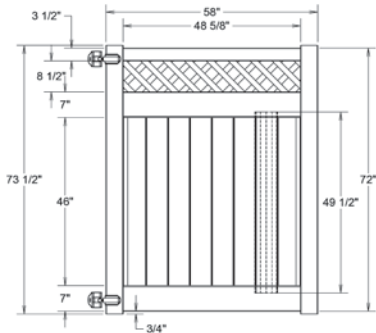

DRIVE GATE

MATERIAL PER SECTION

QTY	ITEM	DIMENSION
1	Bottom Rail	1 3/4" x 7" x 94"
1	Middle Rail with Slit	1 3/4" x 7" x 94"
15	T&G Boards	7/8" x 6" x 49 1/2"

RAIL PROFILE

QTY	ITEM	DIMENSION
1	Top Rail w/Slit	2" x 3 1/2" x 94"
2	U-Channel	1.02" x 1.379" x 46 3/8"
1	Classic Diamond Lattice	11 7/8" x 94"