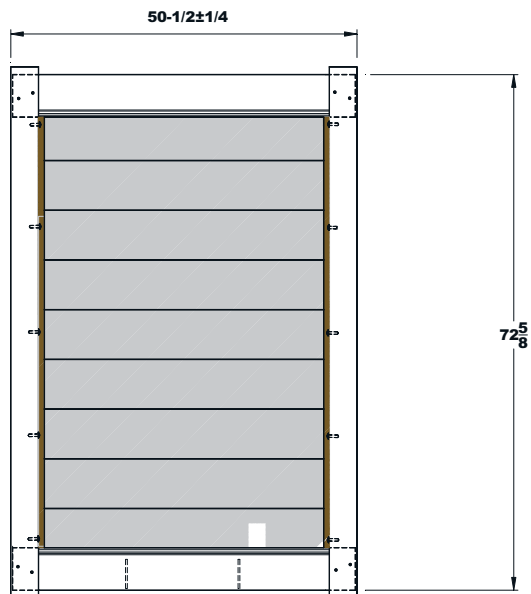

PREMIUM | 6' X 6' MADISON

HORIZONTAL PRIVACY | ELEMENT LX PREMIUM RAIL

DESCRIPTION	WEATHERED BLEND		SIERRA BLEND		BRAZILIAN BLEND		ARCTIC BLEND	
	QTY	SKU	QTY	SKU	QTY	SKU	QTY	SKU
6' x 6' Madison Horizontal Panel (72½"H)		642133		642132		642131		642130
5" x 5" x 107" Corner Post		642183		642180		642177		642174
5" x 5" x 107" Line Post		642184		642181		642178		642175
5" x 5" x 107" End Post		642185		642182		642179		642176
5" x 5" Pyramid Post Cap		410869		410868		410865		410863
5" x 5" New England Post Cap		410880		410879		410875		410872
6' Madison Horizontal Gate Kit		642063		642062		642061		642060
6' x 50½" Madison Horizontal Gate		642089		642088		642087		642086
Gate Extension Kit (Builds up to 70" Gate)*						629133		
5" x 5" x 106" Gate Post Insert						400466		

*Gate kit must also be ordered

GATE

FENCE PANEL

MATERIAL PER SECTION

RAIL PROFILE

QTY	ITEM	DIMENSION
2	Top/Bottom Rail with Steel	2" x 6" x 71"
4	Lock Rings	N/A
9	T&G Boards	7/8" x 7" x 66 1/2"
2	Aluminum End Channel	1" x 1 1/2" x 60 1/2"