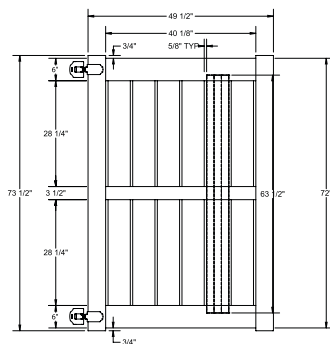

STANDARD | 6' X 8' HUDSON

SEMI-PRIVATE 6"

DESCRIPTION	WHITE	
	QTY	SKU
6' x 8' Hudson Semi-Private 6" Panel (72"H) (N)		73011561
5" x 5" x 108" Line Post (N)		73011418
5" x 5" x 108" Corner Post (N)		73011419
5" x 5" x 108" End Gate Post (N)		73011420
5" x 5" Pyramid Post Cap		73003093
5" x 5" Gothic Post Cap		73003094
5" x 5" New England Post Cap		73045003
6' x 49½" Hudson Semi-Private 6" Walk Gate		73024162
6' x 62½" Hudson Semi-Private 6" Drive Gate		73024163
5" x 5" x 106" Gate Post Insert		73003463

QS QuickShip available in White only. Applies to: Fence Panels; Line, Corner, End and Gate Posts; and 4' and 5' Wide Gates.

WALK GATE