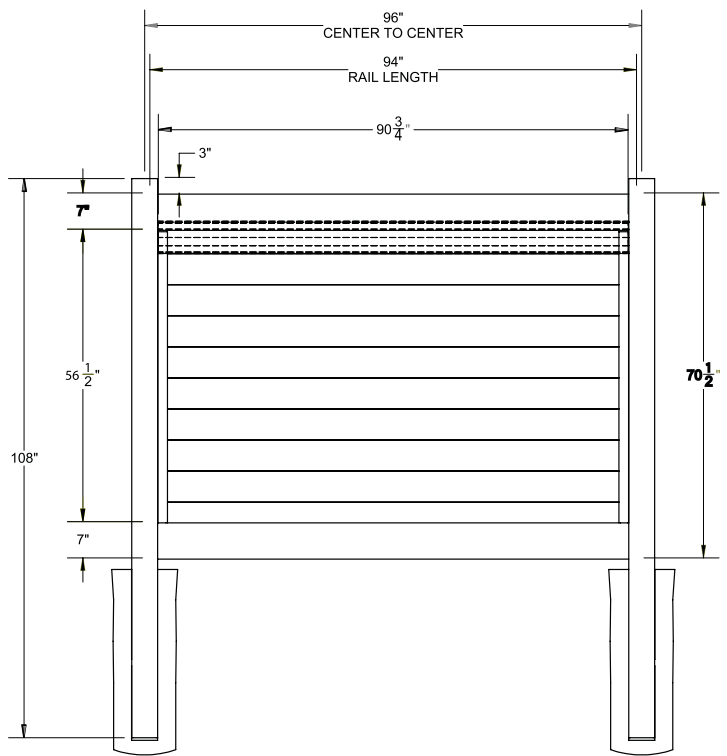

FENCE PANEL