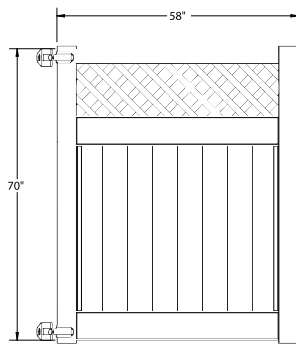

DRIVE GATE

MATERIAL PER SECTION

QTY	ITEM	DIMENSION
1	Top Rail	2" x 3 1/2" x 94"
2	Pocket Rails	1 3/4" x 7" x 94"
15	T&G Boards	7/8" x 6" x 43"
1	Classic Diamond Lattice	16" x 94"
2	U-Channels	1.02" x 1.379" x 54 3/8"

RAIL PROFILE