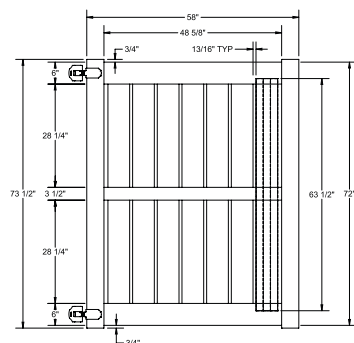

QS QuickShip available in White only. Applies to: Fence Panels; Line, Corner, End and Gate Posts; and 4' and 5' Wide Gates.

WALK GATE

FENCE PANEL

DRIVE GATE

MATERIAL PER SECTION

QTY	ITEM	DIMENSION
1	Mid Rail	2" x 3½" x 94"
2	Rails	2" x 6" x 94"
14	Pickets	¾" x 6" x 63½"
1	Aluminum Insert	1.77" x 1.85" x 93"