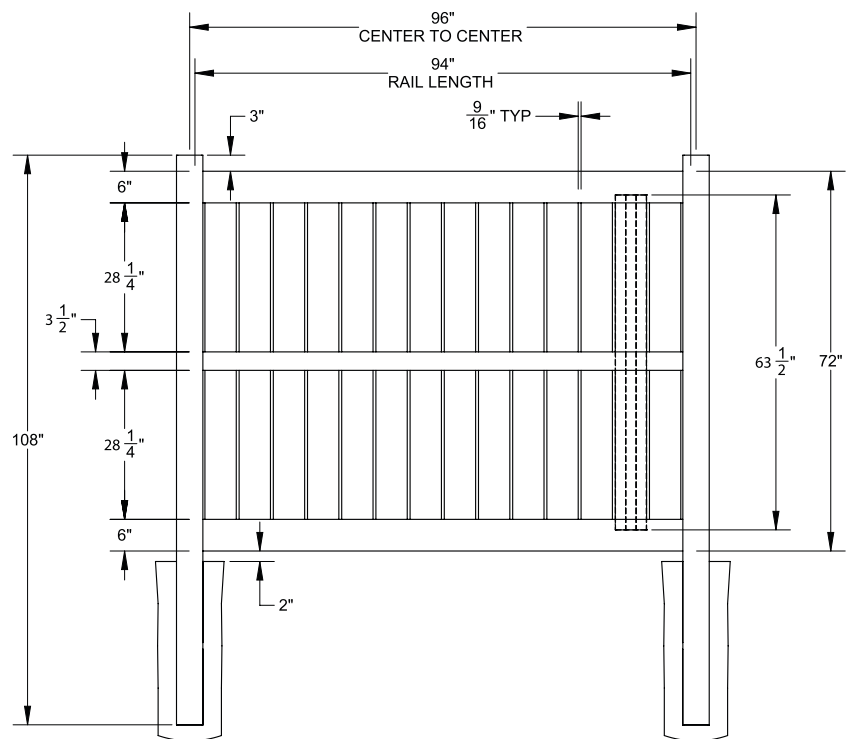

FENCE PANEL