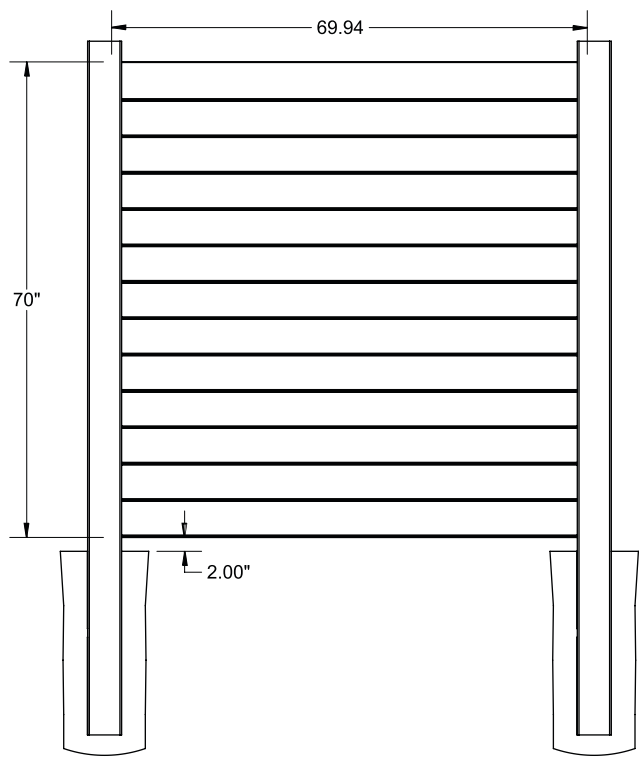

FENCE PANEL