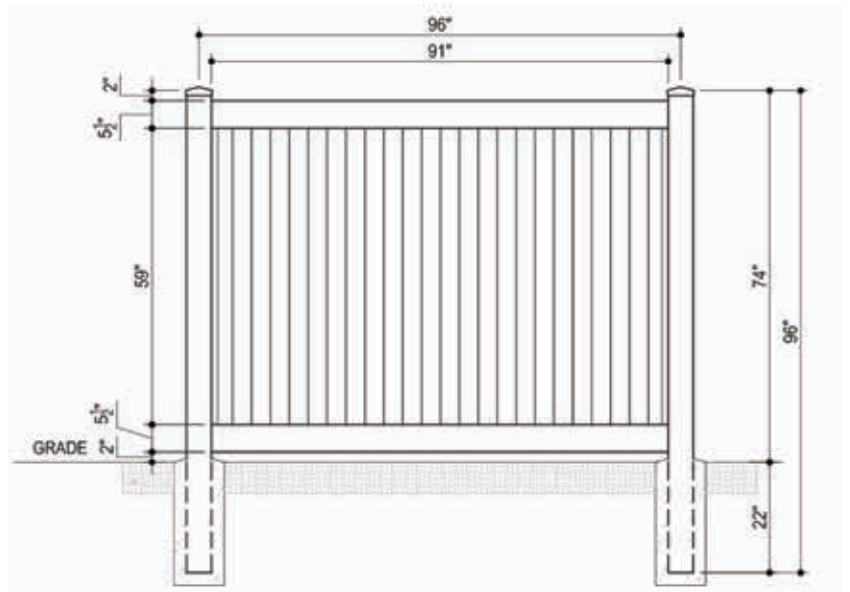

FENCE PANEL