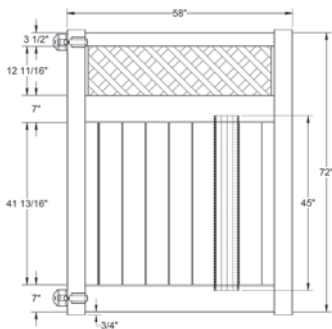

DRIVE GATE

MATERIAL PER SECTION

QTY	ITEM	DIMENSION
1	Top Rail	2" x 3 1/2" x 94"
2	Slotted Bottom Rails	1 1/4" x 7" x 94"
15	GlideLock Boards	7/8" x 6" x 45"

RAIL PROFILE

QTY	ITEM	DIMENSION
1	Classic Diamond Lattice	17.12" x 94"
2	U-Channels	1.02" x 1.379" x 42"