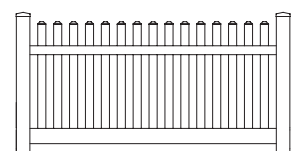

Straight

Post Caps & Hardware Available

See Accessories and Hardware PDF for more information and product offerings.

Not all colors available in all heights and widths, see specific product page for exact details.