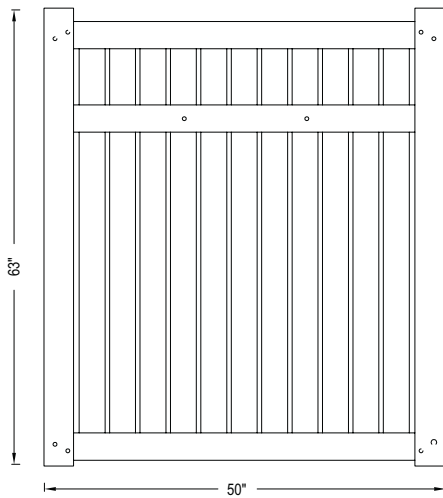

DESCRIPTION	WEATHERED BLEND		SIERRA BLEND		BRAZILIAN BLEND		ARCTIC BLEND	
	QTY	SKU	QTY	SKU	QTY	SKU	QTY	SKU
5' x 8' Folly Semi-Private 3" Panel (60"H)		630900		630277		631500		630924
5" x 5" x 96" Corner Post		630848		630298		631523		630886
5" x 5" x 96" Line Post		631036		630299		631526		631034
5" x 5" x 96" End Post		630849		630300		631529		630887
5" x 5" Pyramid Post Cap		410869		410868		410865		410863
5" x 5" New England Post Cap		410880		410879		410875		410872
5' Folly Semi-Private 3" Gate Kit		630843		630292		631594		630881
5' x 50" Folly Semi-Private 3" Gate		630903		630286		631621		630927
5" x 5" x 94" Gate Post Insert						404781		

WALK GATE