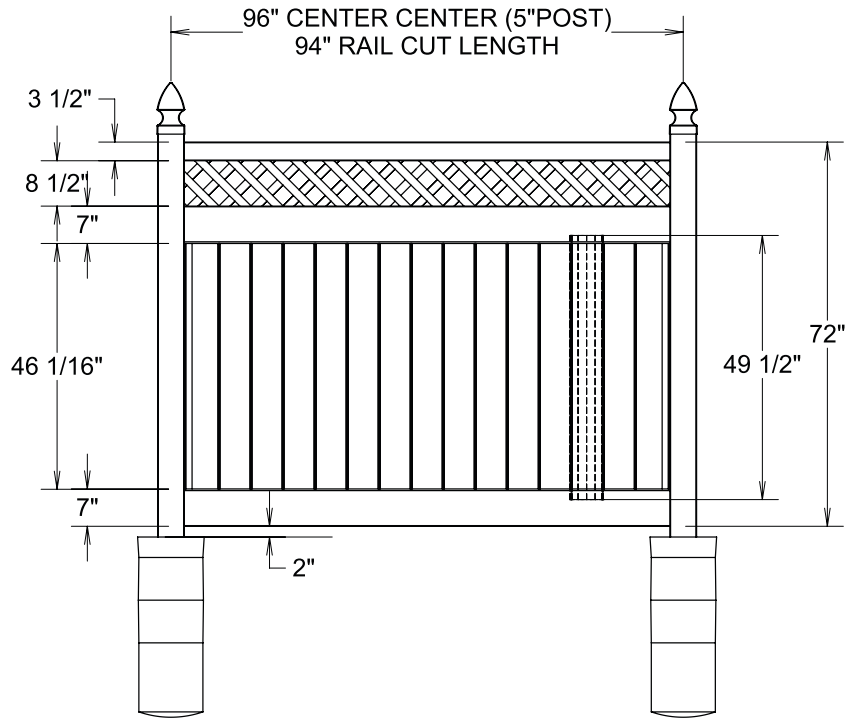

FENCE PANEL