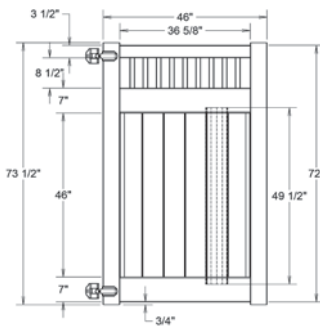

STANDARD | 6' X 8' CHESAPEAKE

CLOSED SPINDLE PRIVACY | ELEMENT RESERVE RAIL

DESCRIPTION	WHITE	
	QTY	SKU
6' x 8' Chesapeake Closed Spindle Privacy Panel (72") (DL)		73040162
5" x 5" x 108" Line Post (DL)		73040163
5" x 5" x 108" Corner Post (DL)		73040164
5" x 5" x 108" End Post (DL)		73040165
5" x 5" Pyramid Post Cap		73003093
5" x 5" Internal Post Cap		73007092
5" x 5" New England Post Cap		73045003
6' x 46" Chesapeake Closed Spindle Privacy Walk Gate		73040166
6' x 58" Chesapeake Closed Spindle Privacy Drive Gate		73040167
5" x 5" x 106" Gate Post Insert		73003463

qs QuickShip available in White only. Applies to: Fence Panels; Line, Corner, End and Gate Posts; and 4' and 5' Wide Gates.

WALK GATE