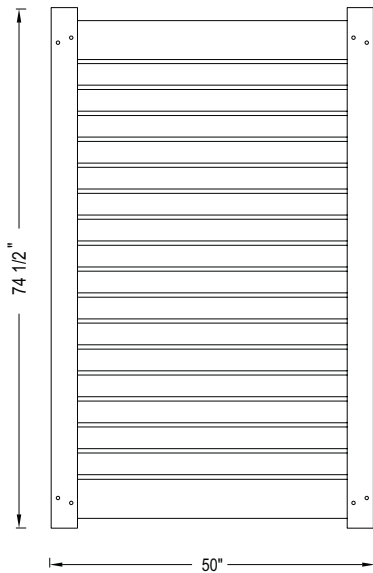

PREMIUM | 6' X 8' LARGO

SEMI-PRIVATE HORIZONTAL

DESCRIPTION	WEATHERED BLEND		SIERRA BLEND		BRAZILIAN BLEND		ARCTIC BLEND	
	QTY	SKU	QTY	SKU	QTY	SKU	QTY	SKU
6' x 8' Largo Semi-Private Horizontal Panel (72"H)		638420		638419		638418		638417
5" x 5" x 107" Corner Post		638270		638269		638268		638267
5" x 5" x 107" Line Post		638249		638248		638247		638246
5" x 5" x 107" End Post		638242		638241		638240		638239
5" x 5" Pyramid Post Cap		410869		410868		410865		410863
5" x 5" New England Post Cap		410880		410879		410875		410872
6' Largo Semi-Private Horizontal Gate Kit		638443		638442		638441		638440
6' x 50" Largo Semi-Private Horizontal Gate		638465		638464		638463		638461
Gate Extension Kit (builds up to 60 in. Gate)*						629188		
5" x 5" x 106" Gate Post Insert						400466		

*Gate kit must also be ordered

WALK GATE