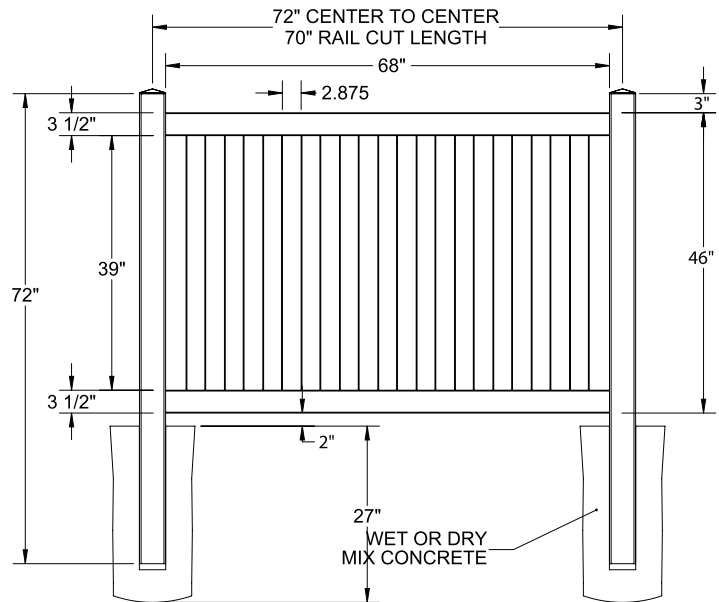

FENCE PANEL