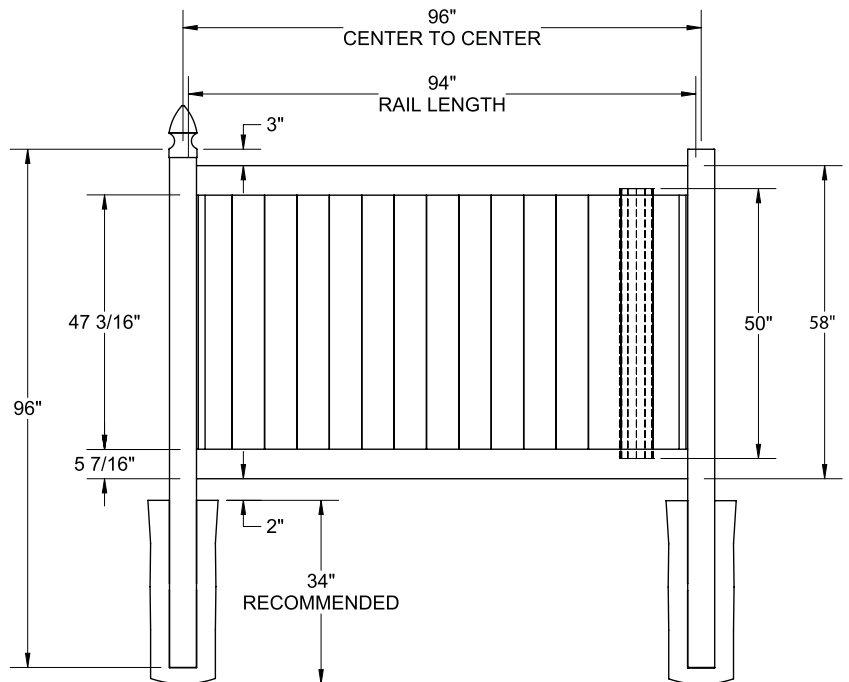

FENCE PANEL