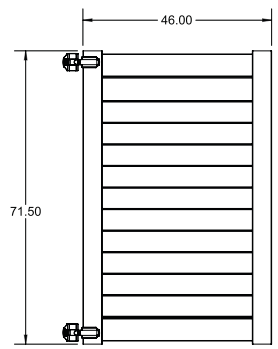

STANDARD | 6' X 6' SEASIDE

SEMI-PRIVATE HORIZONTAL LOUVERED

DESCRIPTION	WHITE	
	QTY	SKU
6' x 6' Seaside Semi-Private Horizontal Louvered Panel (70"H) (ZE)		73050573
5" x 5" x 102" Line Post (ZE)		73050554
5" x 5" x 102" Right End Gate Post (ZE)		73050556
5" x 5" x 102" Left End Gate Post (ZE)		73050558
6" x 6" x 102" Outside Seaside Corner Post		73054350
6" x 6" x 102" Inside Seaside Corner Post		73054351
5" x 5" Pyramid Post Cap		73003093
5" x 5" Gothic Post Cap		73003094
5" x 5" New England Post Cap		73045003
6" x 6" Pyramid Post Cap		73054353
6" x 6" New England Post Cap		73054355
6' x 46" Seaside Semi-Private Horizontal Louvered Walk Gate		73050570
6' x 58" Seaside Semi-Private Horizontal Louvered Drive Gate		73050568
5" x 5" x 100" Gate Post Insert		73040719

qs QuickShip available in White only. Applies to: Fence Panels; Line, Corner, End and Gate Posts; and 4' and 5' Wide Gates.

WALK GATE