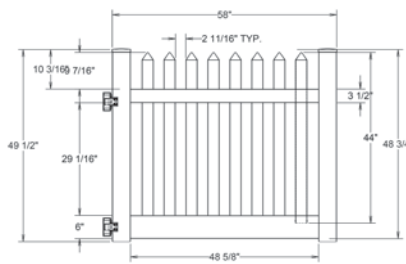

QS QuickShip available in White only. Applies to: Fence Panels; Line, Corner, End and Gate Posts; and 4' and 5' Wide Gates.

WALK GATE

FENCE PANEL

DRIVE GATE

MATERIAL PER SECTION

QTY	ITEM	DIMENSION
1	Top Rail	2" x 3 1/2" x 94"
1	Bottom Rail	2" x 6" x 94"
15	Pickets	7/8" x 3" x 44"
15	Spade Caps	7/8" x 3"