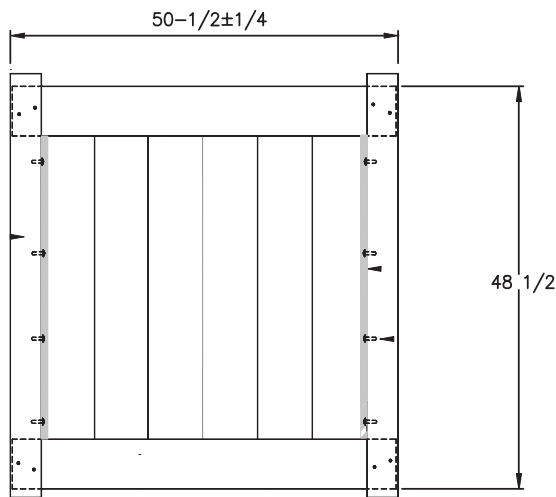

PREMIUM | 4' X 8' NEWBURY

SOLID VERTICAL PRIVACY | ELEMENT LX PREMIUM RAIL

DESCRIPTION	WEATHERED BLEND		SIERRA BLEND		BRAZILIAN BLEND		ARCTIC BLEND	
	QTY	SKU	QTY	SKU	QTY	SKU	QTY	SKU
4' x 8' Newbury Solid Vertical Privacy Panel (48"H)		630352		630259		630499		630316
5" x 5" x 84" Corner Post		630375		630254		630522		630339
5" x 5" x 84" Line Post		630376		630255		630523		630340
5" x 5" x 84" End Post		630377		630256		630524		630341
5" x 5" Pyramid Post Cap		410869		410868		410865		410863
5" x 5" New England Post Cap		410880		410879		410875		410872
4' Newbury Solid Vertical Privacy Gate Kit		630355		630253		630502		630319
4' x 50½" Newbury Solid Vertical Privacy Gate		630358		630260		630505		630322
Gate Extension Kit (Builds up to 70" Gate)*						629133		
5" x 5" x 94" Gate Post Insert						404781		

*Gate kit must also be ordered

WALK GATE

FENCE PANEL

MATERIAL PER SECTION

QTY	ITEM	DIMENSION
2	Rails	2" x 6" x 95"
4	Lock Rings	N/A
2	Steel Stiffeners	92"

RAIL PROFILE

QTY	ITEM	DIMENSION
13	T&G Boards	7/8" x 7" x 39¼"
2	End Channel	7/8" x 1" x 47¾"