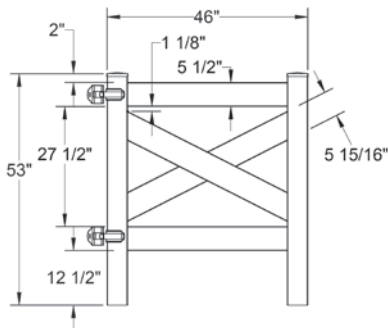

CROSSBUCK RANCH RAIL

DESCRIPTION	WHITE	
	QTY	SKU
Sedona Ranch Rail Crossbuck		73012399
5" x 5" x 84" Line Post		73010926
5" X 5" X 84" Corner Post		73010927
5" x 5" x 84" End Gate Post		73010928
5" x 5" Pyramid Post Cap		73003093
5" x 5" Gothic Post Cap		73003094
5" x 5" New England Post Cap		73045003
Sedona Ranch Rail Crossbuck Walk Gate		73024381
Sedona Ranch Rail Crossbuck Drive Gate		73024384
5" x 5" x 82" Gate Post Insert		73003718

WALK GATE