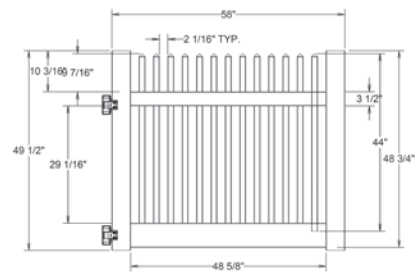

QS QuickShip available in White and Sand only. Applies to: Fence Panels; Line, Corner, End and Gate Posts; and 4' and 5' Wide Gates.

WALK GATE

FENCE PANEL

DRIVE GATE

MATERIAL PER SECTION

QTY	ITEM	DIMENSION
1	Top Rail	2" x 3 1/2" x 94"
1	Bottom Rail	2" x 6" x 94"
25	Picket Caps	1 1/2" x 1 1/2"
25	Pickets	1 1/2" x 1 1/2" x 44"