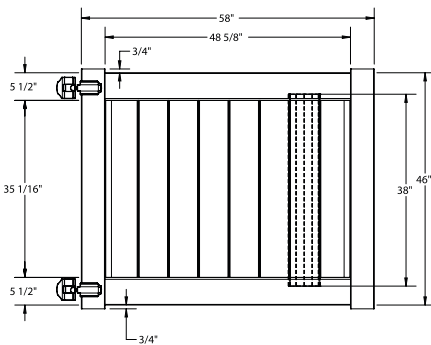

DRIVE GATE

MATERIAL PER SECTION

QTY	ITEM	DIMENSION
2	Rails	1 3/4" x 5 1/2" x 94"
15	T&G Boards	7/8" x 6" x 38"
2	U-Channels	35 7/8"
1	Aluminum Rail Stiffener	1.54" X 1.60" X 93"

RAIL PROFILE

ELEMENT SIGNATURE
1 3/4" X 5 1/2"