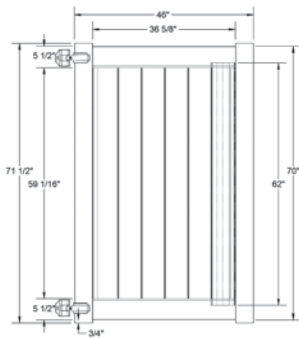

STANDARD | 6' X 8' NEWBURY

SOLID PRIVACY | ELEMENT BASE RAIL

DESCRIPTION	WHITE		SAND	
	QTY	SKU	QTY	SKU
6' x 8' Newbury Solid Privacy Panel (70"H) (ZH)		73055480		73055481
5" x 5" x 96" Line Post (ZH)		73051891		73051852
5" x 5" x 96" Corner Post (ZH)		73051888		73051849
5" x 5" x 96" End Post (ZH)		73051889		73051850
5" x 5" x 108" Line Post (ZH)		73051870		73051819
5" x 5" x 108" Corner Post (ZH)		73051866		73051817
5" x 5" x 108" End Post (ZH)		73051868		73051818
5" x 5" Pyramid Post Cap		73003093		73003769
5" x 5" Gothic Post Cap		73003094		73003760
5" x 5" New England Post Cap		73045003		73045004
6" x 46" Newbury Solid Privacy Walk Gate		73025125		73025131
6" x 58" Newbury Solid Drive Privacy Gate		73025126		73025132
5" x 5" x 106" Gate Post Insert				73003463

WALK GATE