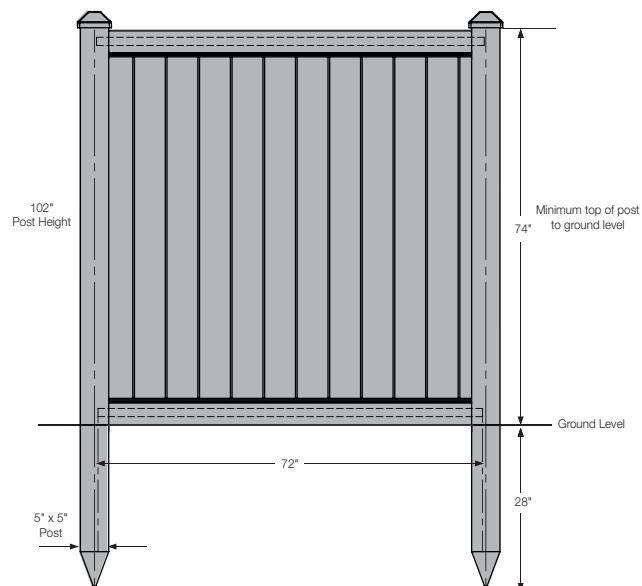

FENCE PANEL

MATERIAL PER SECTION

DESCRIPTION	WALNUT BROWN		RED CEDAR		NANTUCKET GRAY		DARK GRAY OAK	
	QTY	SKU	QTY	SKU	QTY	SKU	QTY	SKU
Cut Panel	408071							
1" Gap Filler		643317		643321		643320		643315
2" Gap Filler		643325		643329		643328		643323
Bracket	408039							
6' Concrete Mount LP	652136							
6' Concrete Mount EP	652137							
6' Concrete Mount CP	652138							
6' Concrete Mount GP	652139							
Hinge	410305							
Latch	408079							
Screw	408055							
5" Traverse Latch for Molded Fence	73058341