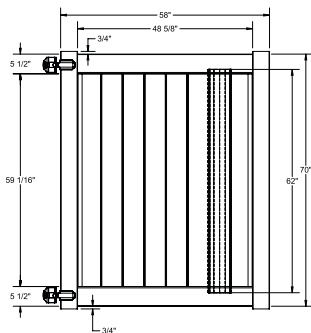

DRIVE GATE

MATERIAL PER SECTION

QTY	ITEM	DIMENSION
2	Rails	1 3/4" x 5 1/2" x 70"
15	T&G Boards	7/8" x 6' x 62"
2	U-Channels	1.02" x 1.379" x 59 1/2"

RAIL PROFILE