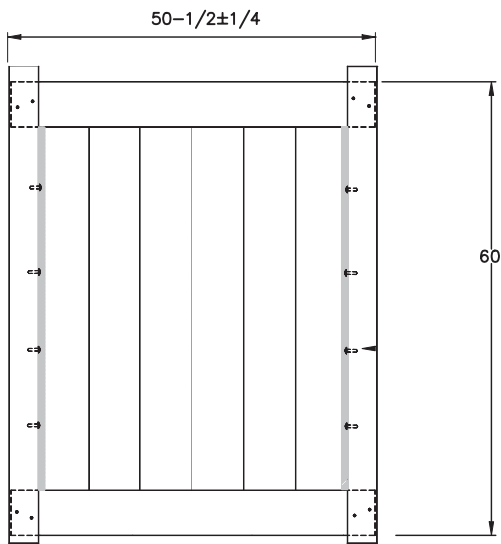

*Gate kit must also be ordered

WALK GATE

FENCE PANEL

MATERIAL PER SECTION

QTY	ITEM	DIMENSION
2	Rails	2" x 6" x 95"
4	Lock Rings	N/A
2	Steel Stiffeners	92"

RAIL PROFILE

QTY	ITEM	DIMENSION
13	T&G Boards	7/8" x 7" x 50¾"
2	End Channel	7/8" x 1" x 47¾"