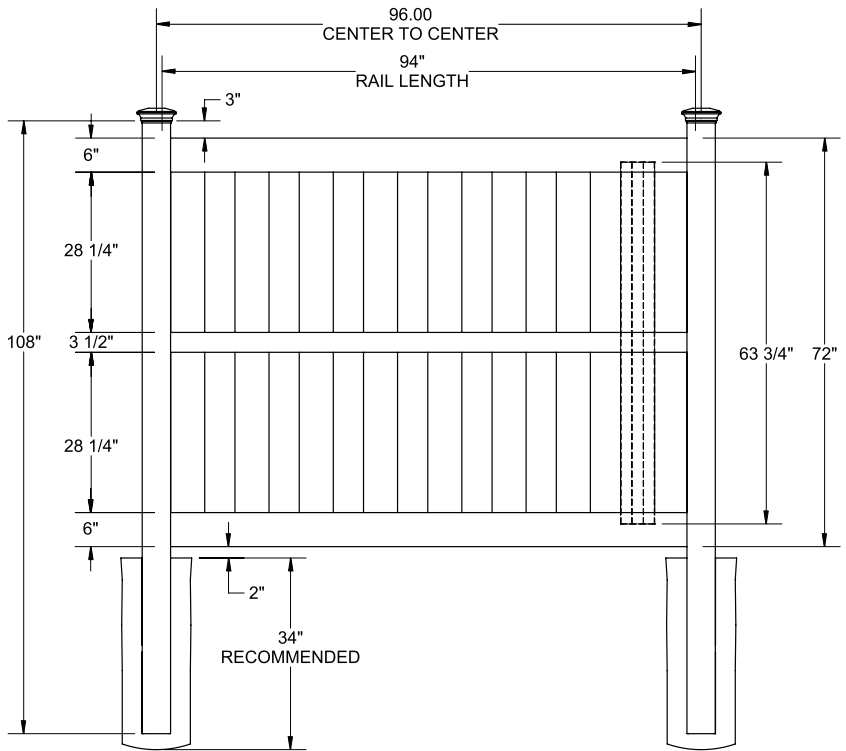

FENCE PANEL