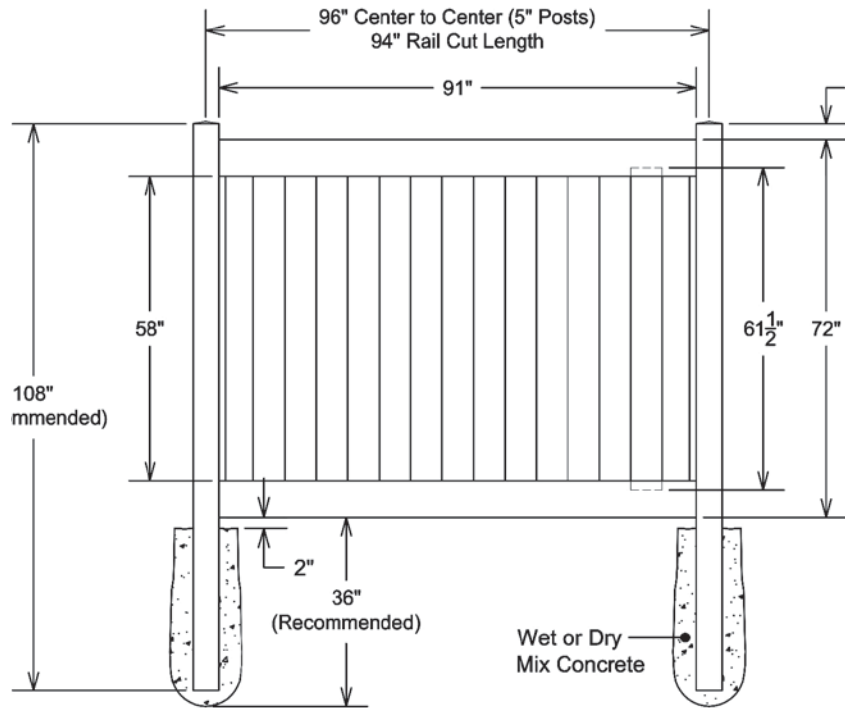

FENCE PANEL