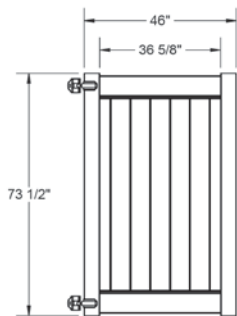

STANDARD | 6' X 8' NEWBURY

SOLID VERTICAL PRIVACY | VERTEX GRAND RAIL

DESCRIPTION	WHITE		SAND		CLAY		GRAY	
	QTY	SKU	QTY	SKU	QTY	SKU	QTY	SKU
6' x 8' Newbury Solid Vertical Privacy Panel (72"H) (ET)		73028041		73028032		73053892		73055363
5' x 5" x 80" Line Post (ET)		73047063		N/A		N/A		N/A
5' x 5" x 80" Corner Post (ET)		73058234		N/A		N/A		N/A
5' x 5" x 80" End Post (ET)		73058233		N/A		N/A		N/A
5' x 5" x 108" Line Post (ET)		73025999		73028002		73053887		73055364
5' x 5" x 108" Corner Post (ET)		73028000		73028003		73053885		73055365
5' x 5" x 108" End Post (ET)		73028001		73028004		73053886		73055366
5' x 5" x 108" .150W Line Post (ET)		73060102		73060105		N/A		N/A
5' x 5" x 108" .150W Corner Post (ET)		73060103		73060106		N/A		N/A
5' x 5" x 108" .150W End Post (ET)		73060104		73060107		N/A		N/A
5" x 5" Pyramid Post Cap		73003093		73003769		73054107		73053068
5" x 5" Internal Post Cap		73007092		73007093		73024884		N/A
5" x 5" New England Post Cap		73045003		73045004		73054108		73053093
6' x 46" Newbury Solid Vertical Privacy Walk Gate		73025969		73025971		73054202		73055367
6' x 58" Newbury Solid Vertical Privacy Drive Gate		73025970		73025973		73054203		73055368
5" x 5" x 106" Gate Post Insert						73003463		

QS QuickShip available in White and Sand only. Applies to: Fence Panels; Line, Corner, End and Gate Posts; and 4' and 5' Wide Gates.

WALK GATE