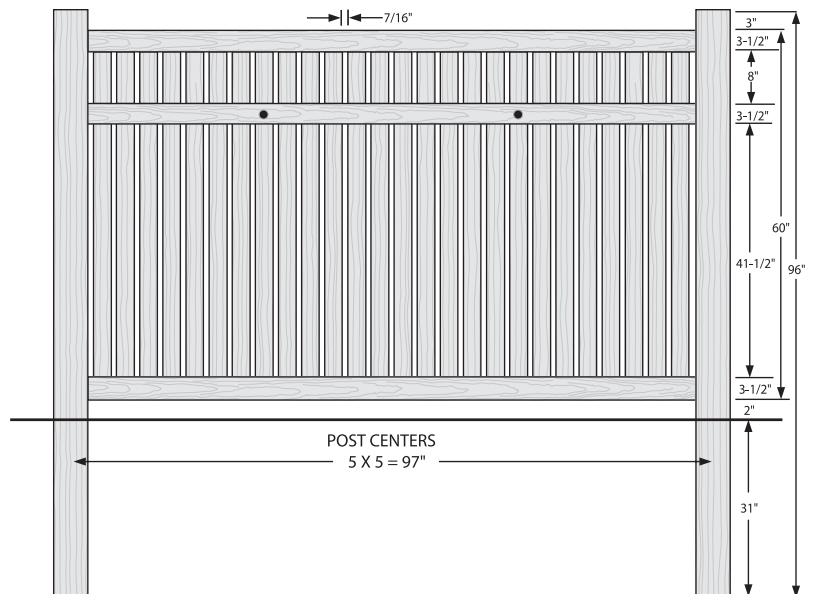

FENCE PANEL

MATERIAL PER SECTION

QTY	ITEM	DIMENSION
2	Top/Bottom Rail with Steel	2" x 4" x 95½"
1	Routed Mid Rail	2" x 4" x 95½"
26	Pickets	¾" x 3" x 59¾"