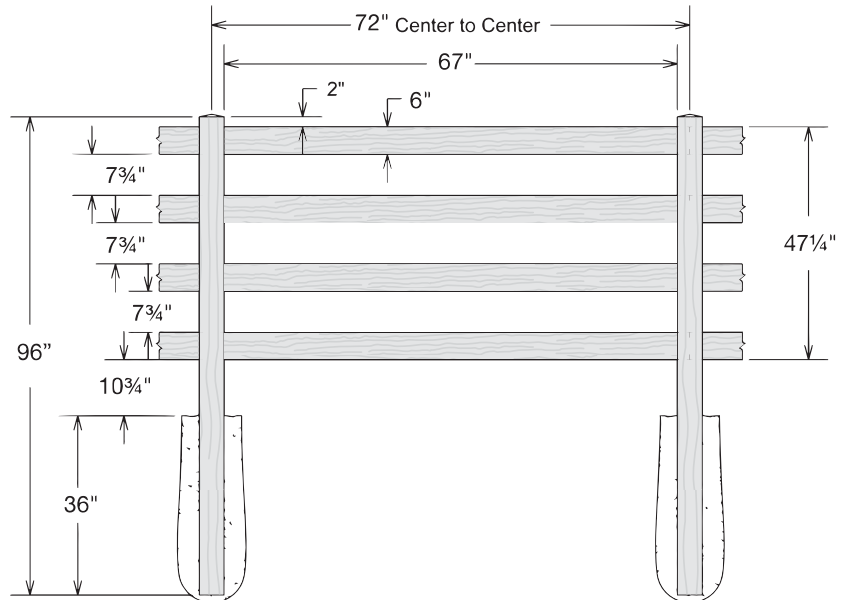

DESCRIPTION	WEATHERED BLEND		SIERRA BLEND		BRAZILIAN BLEND		ARCTIC BLEND	
	QTY	SKU	QTY	SKU	QTY	SKU	QTY	SKU
2" x 6" x 72" Coronado Rail Ribbed Ranch Rail		631422		630250		631421		631420
2" x 6" x 144" Coronado Rail Ribbed Ranch Rail		631425		630251		631424		631423
5" x 5" x 96" 4 Rail Large Corner Post		648561		648560		648559		648657
5" x 5" x 96" 4 Rail Large Line Post		648666		648575		648564		648562
5" x 5" x 96" 4 Rail Large End Post		648670		648669		648668		648667
5" x 5" Pyramid Post Cap		410869		410868		410865		410863
5" x 5" New England Post Cap		410880		410879		410875		410872
Coronado Rail Ribbed Ranch Rail Gate Kit		648670		630225		631657		631660
5" x 5" x 94" Gate Post Insert						404781		

WALK GATE

FENCE PANEL

*Gate Kits do not come with rails, rails are purchased separately and can be cut down to create the gate size desired.