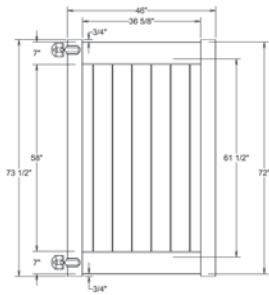

STANDARD | 6' X 8' NEWBURY

SOLID VERTICAL PRIVACY | ELEMENT RESERVE RAIL

DESCRIPTION	WHITE		SAND		CLAY	
	QTY	SKU	QTY	SKU	QTY	SKU
6' x 8' Newbury Solid Vertical Privacy Panel (72"H) (QQ)		73013794		73014127		73054022
5" x 5" x 80" Line Post (QQ)		73047060		N/A		73054018
5" x 5" x 80" Corner Post (QQ)		73058250		N/A		N/A
5" x 5" x 80" End Post (QQ)		73058249		N/A		N/A
5" x 5" x 108" Line Post (QQ)		73013726		73014133		73054015
5" x 5" x 108" Corner Post (QQ)		73013724		73014131		73054019
5" x 5" x 108" End Post (QQ)		73013725		73014132		N/A
5" x 5" x 108" Line Post (QQ)		73044092		N/A		N/A
5" x 5" x 108" Corner Post (QQ)		73044093		N/A		N/A
5" x 5" x 108" End Post (QQ)		73044094		N/A		73054016
5" x 5" Pyramid Post Cap		73003093		73003769		73054107
5" x 5" Internal Post Cap		73007092		73007093		73024884
5" x 5" New England Post Cap		73045003		73045004		73054108
6' x 46" Newbury Solid Vertical Privacy Walk Gate		73014797		73014799		73054331
6' x 58" Newbury Solid Vertical Privacy Drive Gate		73014798		73014832		73054332
5" x 5" x 106" Gate Post Insert				73003463		

QS QuickShip available in White and Sand only. Applies to: Fence Panels; Line, Corner, End and Gate Posts; and 4' and 5' Wide Gates.

WALK GATE