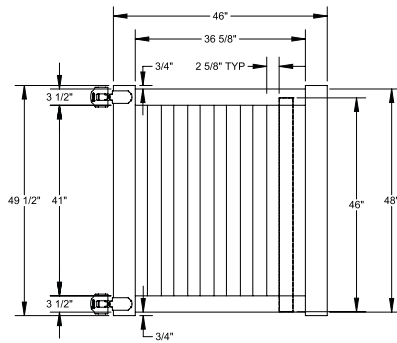

STANDARD | 4' X 8' NORWALK

CLOSED PICKET | 2 RAIL

DESCRIPTION	WHITE	
	QTY	SKU
4' x 8' Norwalk Closed Picket 2 Rail Panel (48½"H) (C)		73012319
5" x 5" x 84" Corner Post (C)		73012187
5" x 5" x 84" Line Post (C)		73012186
5" x 5" x 84" End Post (C)		73012188
5" x 5" Pyramid Post Cap		73003093
5" x 5" Internal Post Cap		73007092
5" x 5" New England Post Cap		73045003
4' x 46" Norwalk Closed Picket 2 Rail Gate		73014767
4' x 48" Norwalk Closed Picket 2 Rail Gate		73014768

qs QuickShip available in White, Sand and Gray. Applies to: Fence Panels; Line, Corner, End and Gate Posts; and 4' and 5' Wide Gates.

WALK GATE