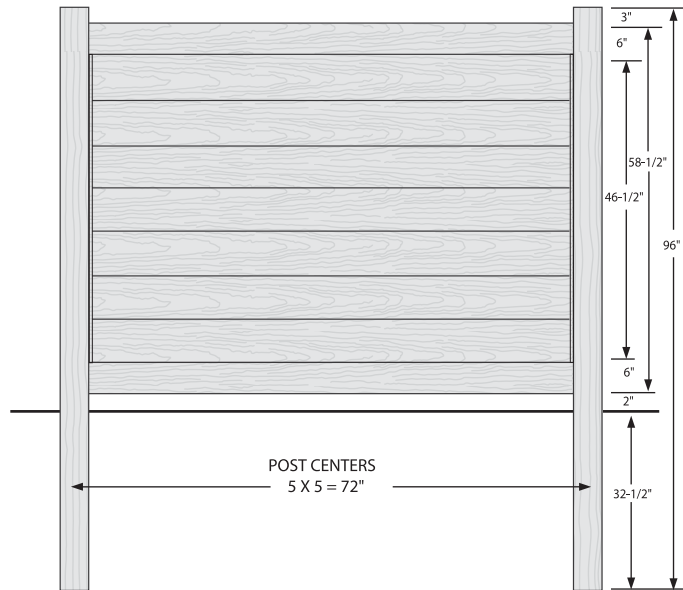

PREMIUM | 5' X 6' MADISON

HORIZONTAL PRIVACY | ELEMENT LX PREMIUM RAIL

DESCRIPTION	WEATHERED BLEND		SIERRA BLEND		BRAZILIAN BLEND		ARCTIC BLEND	
	QTY	SKU	QTY	SKU	QTY	SKU	QTY	SKU
5' x 6' Madison Horizontal Panel (58½"H)		642129		642128		642127		642125
5" x 5" x 96" Corner Post		642171		642168		642158		642199
5" x 5" x 96" Line Post		642172		642169		642166		642200
5" x 5" x 96" End Post		642173		642170		642167		642201
5" x 5" Pyramid Post Cap		410869		410868		410865		410863
5" x 5" New England Post Cap		410880		410879		410875		410872
5' Madison Horizontal Gate Kit		642059		642058		642057		642056
5' x 50½" Madison Horizontal Gate		642085		642084		642083		642082
Gate Extension Kit (Builds up to 70" Gate)*						629133		
5" x 5" x 94" Gate Post Insert						404781		

*Gate kit must also be ordered

GATE

FENCE PANEL

MATERIAL PER SECTION

QTY	ITEM	DIMENSION
2	Top/Bottom Rail with Steel	2" x 6" x 71"
4	Lock Rings	N/A
7	T&G Boards	¾" x 7" x 66 ½"
2	Aluminum End Channel	1" x 1½" x 60½"

RAIL PROFILE

ELEMENT LX PREMIUM
2" x 6"