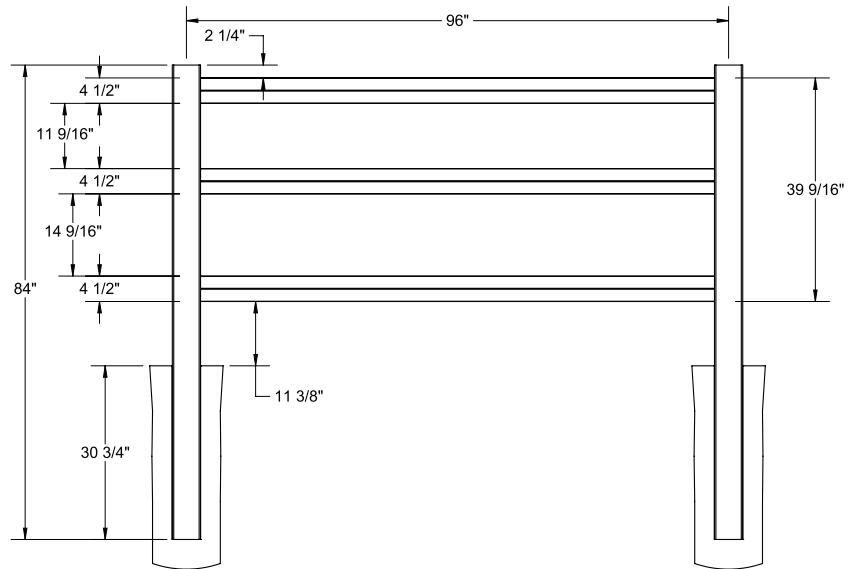

STANDARD | SIERRA

DIAMOND POST & RAIL | 3 RAIL

DESCRIPTION	WHITE	
	QTY	SKU
3/4" x 3/4" x 96" Sierra Diamond Post & Rail		73045013
5" x 5" x 84" Line Post		73045017
5" x 5" x 84" Corner Post		73045018
5" x 5" x 84" End Post		73045019

FENCE PANEL

MATERIAL PER SECTION

QTY	ITEM	DIMENSION
2	Rails	3/4" x 8' x 96"