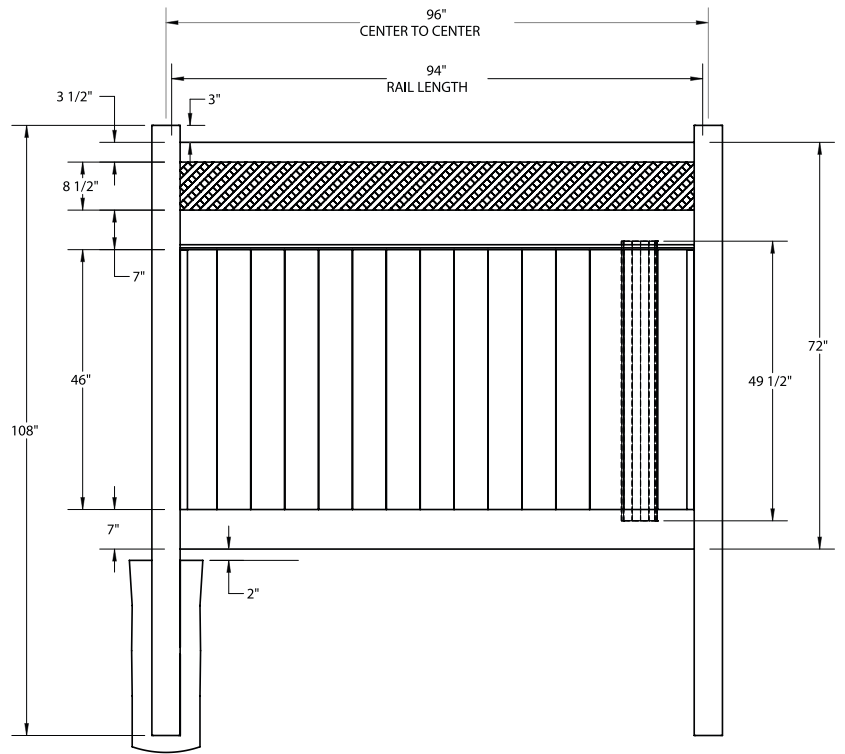

FENCE PANEL