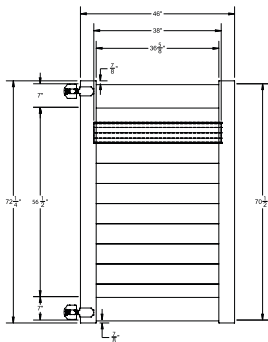

SELECT | 6' X 8' MADISON

HORIZONTAL PRIVACY | ELEMENT RESERVE RAIL

DESCRIPTION	COASTAL CEDAR		CYPRESS	
	QTY	SKU	QTY	SKU
6' x 8' Madison Horizontal Privacy Panel (70½"H) (AD)		73056876		73045591
5" x 5" x 108" Line Post (AD)		73056877		73045592
5" x 5" x 108" Corner Post (AD)		73056878		73045593
5" x 5" x 108" End Post (AD)		73056879		73045594
5" x 5" Pyramid Post Cap		73056835		73013829
5" x 5" New England Post Cap		73056837		73045007
6' x 46" Madison Horizontal Privacy Walk Gate		73056880		73045596
6' x 58" Madison Horizontal Privacy Drive Gate		73056881		73045597
5" x 5" x 106" Gate Post Insert			73003463	

QS QuickShip available in Cypress and Coastal Cedar. Applies to: Fence Panels; Line, Corner, End and Gate Posts; and 4' and 5' Wide Gates.

WALK GATE