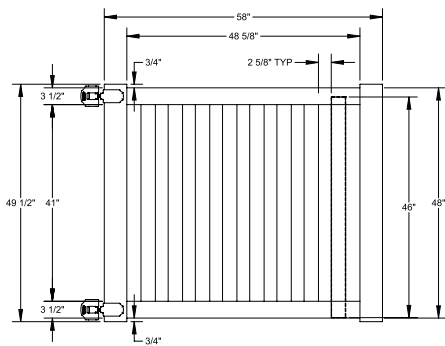

qs QuickShip available in White, Sand and Gray. Applies to: Fence Panels; Line, Corner, End and Gate Posts; and 4' and 5' Wide Gates.

WALK GATE

FENCE PANEL

DRIVE GATE

MATERIAL PER SECTION

QTY	ITEM	DIMENSION
2	Top/Bottom Routed Rails	2" x 3½" x 94"
1	Aluminum Rail Stiffener	3.25" x 1.77" x 93"
15	Pickets	⅞" x 3" x 46"