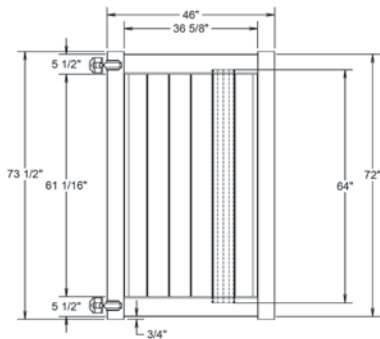

STANDARD | 6' X 8' NEWBURY

SOLID VERTICAL PRIVACY | ELEMENT SIGNATURE RAIL

DESCRIPTION	WHITE		SAND		CLAY		GRAY	
	QTY	SKU	QTY	SKU	QTY	SKU	QTY	SKU
6' x 8' Newbury Solid Vertical Privacy Panel (72"H) (DF)		73040194		73040200		73053853		73055109
5" x 5" x 108" Line Post (DF)		73040195		73040201		73053848		73055110
5" x 5" x 108" Corner Post (DF)		73040196		73040202		73053849		73055111
5" x 5" x 108" End Post (DF)		73040197		73040203		73053850		73055112
5" x 5" Pyramid Post Cap		73003093		73003769		73054107		73053068
5" x 5" Internal Post Cap		73007092		73007093		73024884		N/A
5" x 5" New England Post Cap		73045003		73045004		73054108		73053093
6' x 46" Newbury Solid Vertical Privacy Walk Gate		73040198		73040204		73053815		73055113
6' x 58" Newbury Solid Vertical Privacy Drive Gate		73040199		73040205		73053816		73055114
5" x 5" x 106" Gate Post Insert				73003463				

QS QuickShip available in White and Sand only. Applies to: Fence Panels; Line, Corner, End and Gate Posts; and 4' and 5' Wide Gates.

WALK GATE