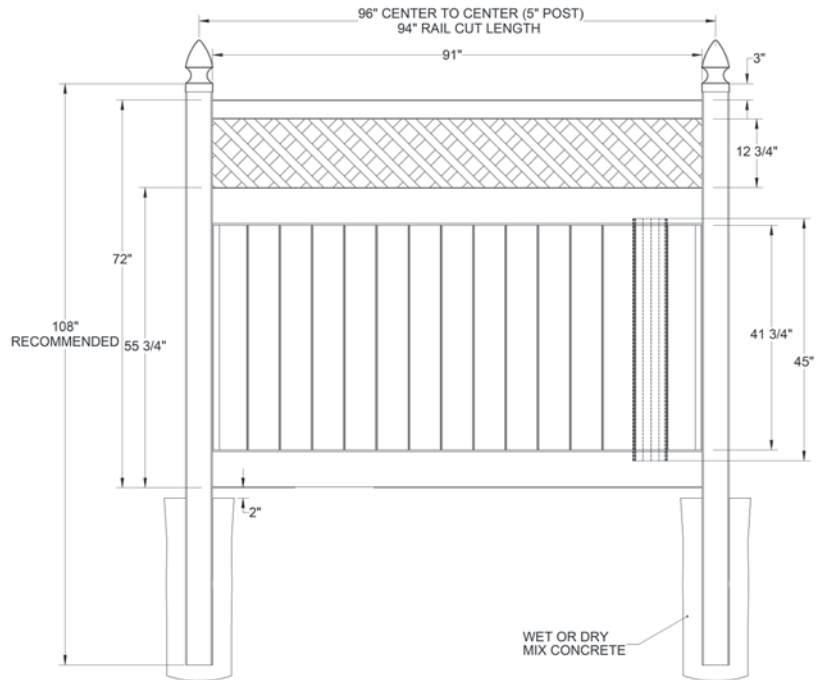

FENCE PANEL