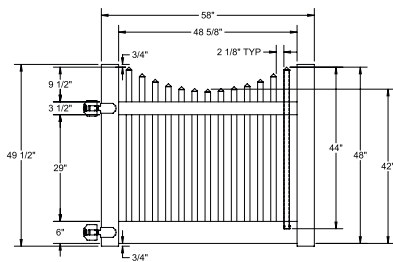

DRIVE GATE

MATERIAL PER SECTION

QTY	ITEM	DIMENSION
1	Top Rail	2" x 3 1/2" x 94"
1	Bottom Rail	2" x 6" x 94"
25	Picket Caps	1 1/2" x 1 1/2"
25	Pickets	1 1/2" x 1 1/2" x 43 3/16"