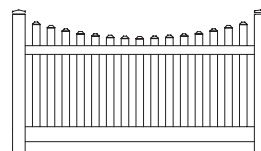

STYLE CONFIGURATIONS

Scalloped