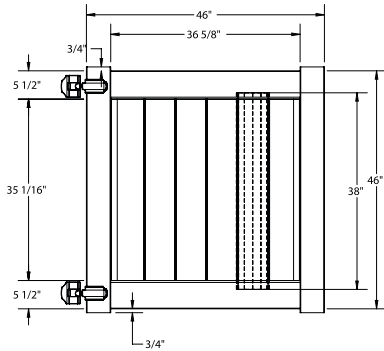

STANDARD | 4' X 6' NEWBURY

SOLID VERTICAL PRIVACY | ELEMENT SIGNATURE RAIL

DESCRIPTION	WHITE	
	QTY	SKU
4' x 6' Newbury Solid Vertical Privacy Panel (46"H) (ZB)		73014715
5" x 5" x 84" Line Post (ZB)		73014884
5" x 5" x 84" Corner Post (ZB)		73014886
5" x 5" x 84" End Post (ZB)		73014885
5" x 5" Pyramid Post Cap		73003093
5" x 5" Internal Post Cap		73007092
5" x 5" New England Post Cap		73045003
4' x 46" Newbury Solid Vertical Privacy Walk Gate		73025129
4' x 58" Newbury Solid Vertical Privacy Drive Gate		73025130
5" x 5" x 82" Gate Post Insert		73003718

QS QuickShip available in White only. Applies to: Fence Panels; Line, Corner, End and Gate Posts; and 4' and 5' Wide Gates.

WALK GATE