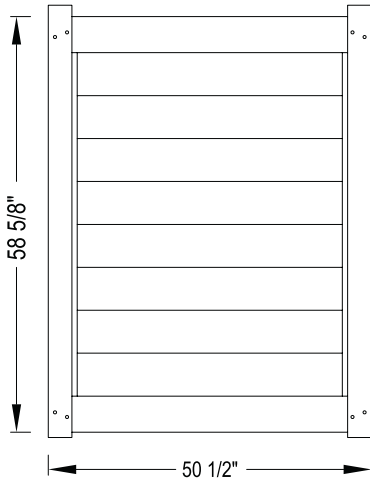

PREMIUM | 5' X 6' MADISON

HORIZONTAL PRIVACY | ELEMENT LX PREMIUM RAIL

DESCRIPTION	WEATHERED BLEND		SIERRA BLEND		BRAZILIAN BLEND		ARCTIC BLEND	
	QTY	SKU	QTY	SKU	QTY	SKU	QTY	SKU
5' x 6' Madison Horizontal Panel (58½"H)		642129		642128		642127		642125
5" x 5" x 96" Corner Post		642171		642168		642158		642199
5" x 5" x 96" Line Post		642172		642169		642166		642200
5" x 5" x 96" End Post		642173		642170		642167		642201
5" x 5" Pyramid Post Cap		410869		410868		410865		410863
5" x 5" New England Post Cap		410880		410879		410875		410872
5' Madison Horizontal Gate Kit		642059		642058		642057		642056
5' x 50½" Madison Horizontal Gate		642085		642084		642083		642082
Gate Extension Kit (Builds up to 70" Gate)*						629133		
5" x 5" x 94" Gate Post Insert						404781		

*Gate kit must also be ordered

GATE

FENCE PANEL

MATERIAL PER SECTION

QTY	ITEM	DIMENSION
2	Top/Bottom Rail with Steel	2" x 6" x 71"
4	Lock Rings	N/A
7	T&G Boards	¾" x 7" x 66 ½"
2	Aluminum End Channel	1" x 1½" x 60½"

RAIL PROFILE

ELEMENT LX PREMIUM
2" x 6"