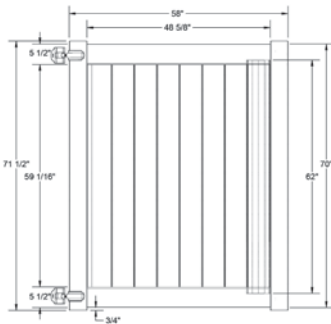

DRIVE GATE

MATERIAL PER SECTION

QTY	ITEM	DIMENSION
2	Rails	1 3/4" x 5 1/2" x 70"
11	T&G Boards	7/8" x 6" x 62"
2	U-Channels	59 1/2"

RAIL PROFILE