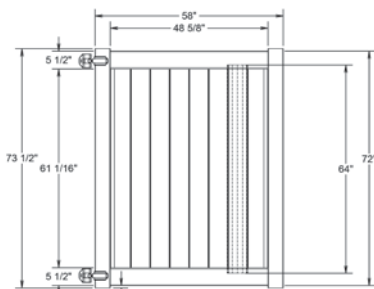

qs QuickShip available in White only. Applies to: Fence Panels; Line, Corner, End and Gate Posts; and 4' and 5' Wide Gates.

WALK GATE

FENCE PANEL

DRIVE GATE

MATERIAL PER SECTION

QTY	ITEM	DIMENSION
2	Rails	2" x 7" x 94"
15	GlideLock Boards	7/8" x 6" x 61 1/2"
2	U-Channels	7/8" x 1 3/8" x 58.37"