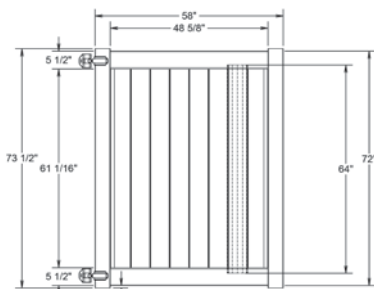

DRIVE GATE

MATERIAL PER SECTION

QTY	ITEM	DIMENSION
2	Decorative Rails	1 3/4" x 5 1/2" x 96"
15	T&G Boards	7/8" 6" x 64"
2	U-Channels	1.02" x 1.379" x 61 1/2"
1	Aluminum Rail Stiffener	1.54" x 1.60" x 93"

RAIL PROFILE