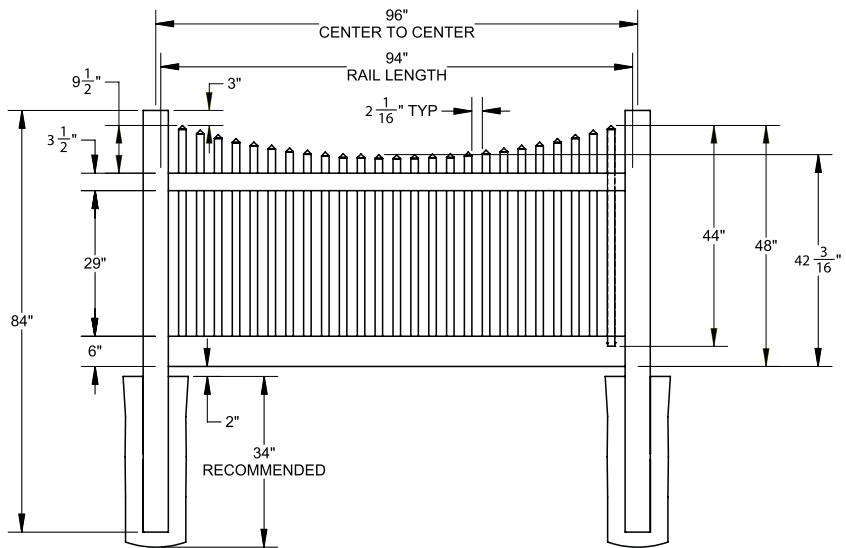

FENCE PANEL