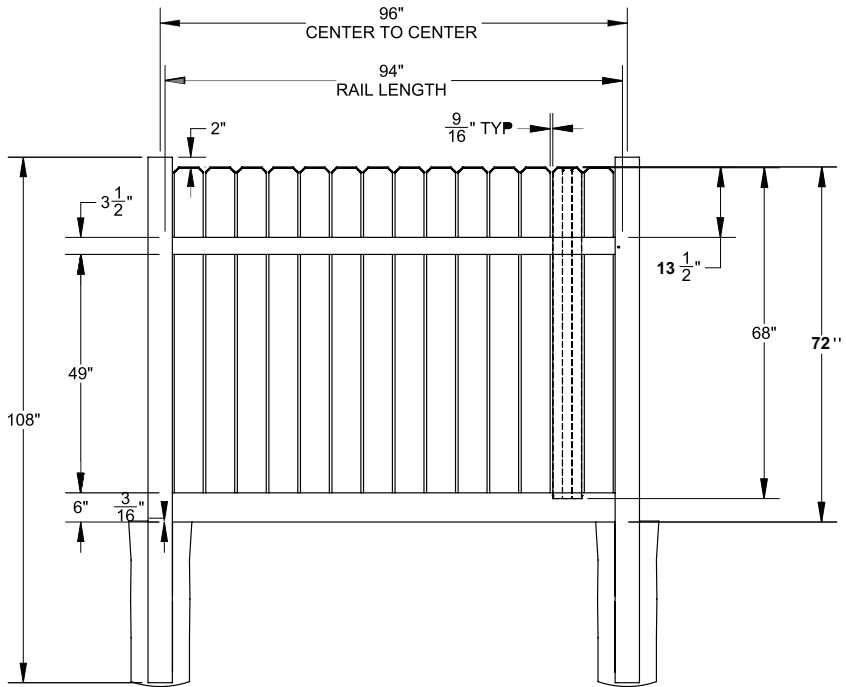

FENCE PANEL