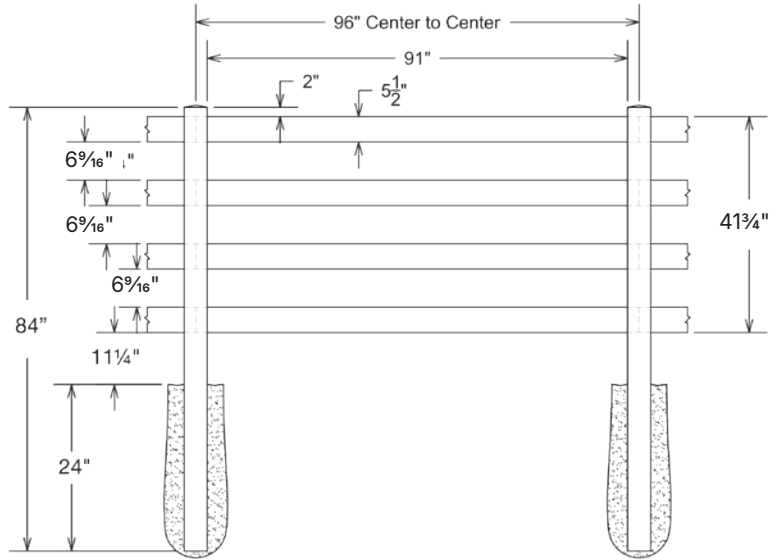

FENCE PANEL