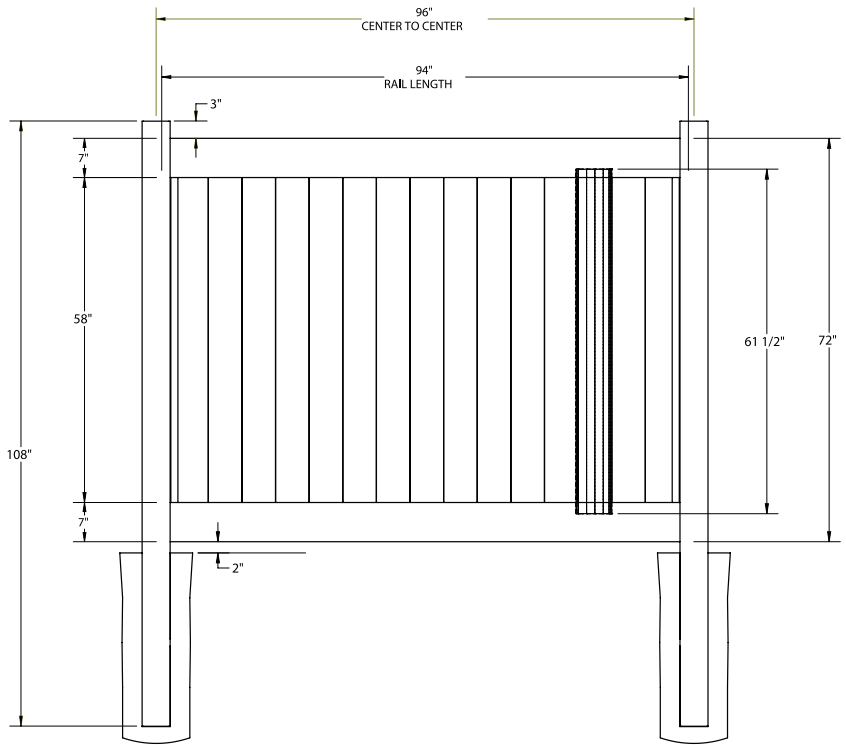

FENCE PANEL