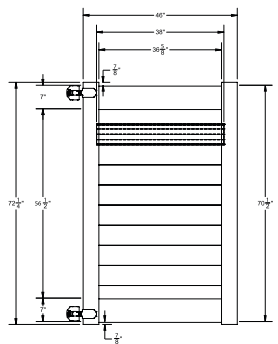

STANDARD | 6' X 8' MADISON

HORIZONTAL PRIVACY | ELEMENT RESERVE RAIL

DESCRIPTION	WHITE		SAND		GRAY	
	QTY	SKU	QTY	SKU	QTY	SKU
6' x 8' Madison Horizontal Privacy Panel (70½"H) (AD)		73045546		73045559		73055086
5" x 5" x 108" Line Post (AD)		73045547		73045567		73055087
5" x 5" x 108" Corner Post (AD)		73045548		73045568		73055088
5" x 5" x 108" End Post (AD)		73045549		73045569		73055089
5" x 5" Pyramid Post Cap		73003093		73003769		73053068
5" x 5" Gothic Post Cap		73003094		73003760		N/A
5" x 5" New England Post Cap		73045003		73045004		73053093
6' x 46" Madison Horizontal Privacy Walk Gate		73045551		73045571		73055090
6' x 58" Madison Horizontal Privacy Drive Gate		73045552		73045572		73055101
5" x 5" x 106" Gate Post Insert				73003463		

QS QuickShip available in White, Sand and Gray. Applies to: Fence Panels; Line, Corner, End and Gate Posts; and 4' and 5' Wide Gates.

WALK GATE