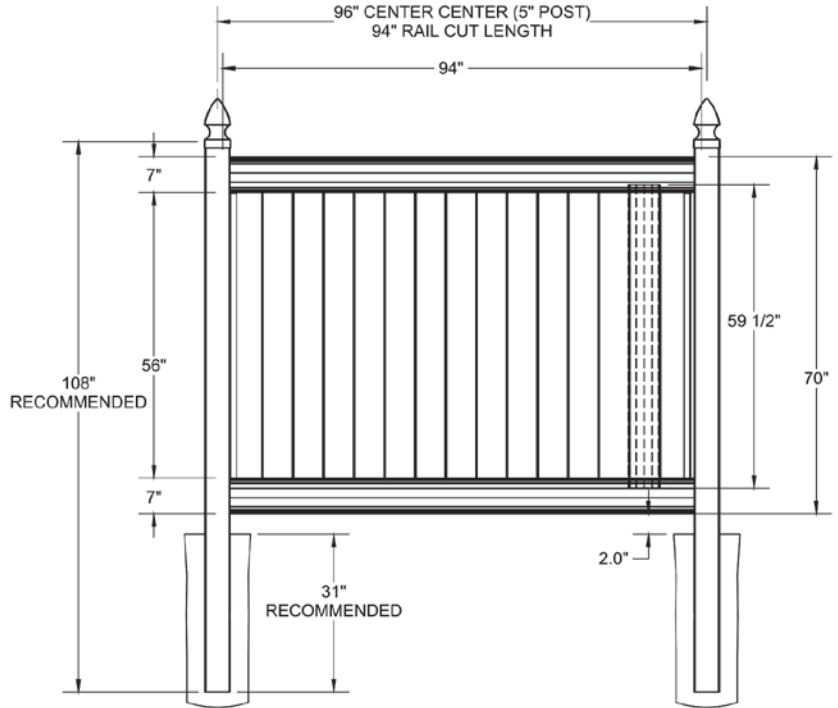

FENCE PANEL