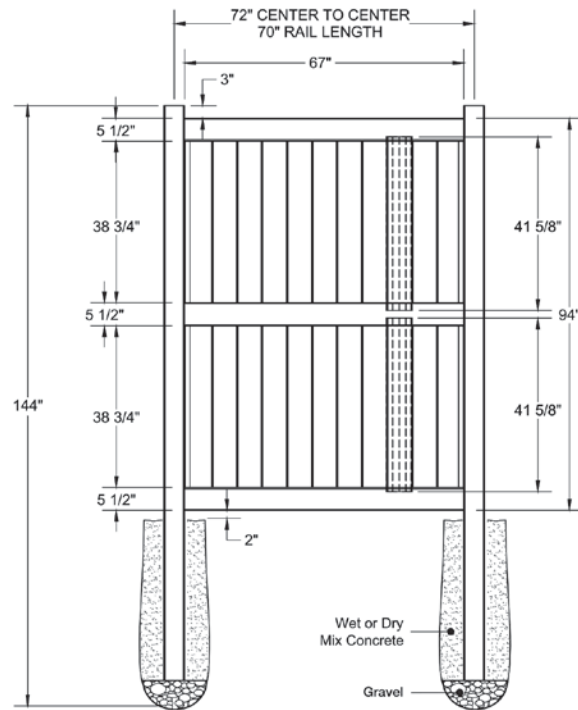

FENCE PANEL