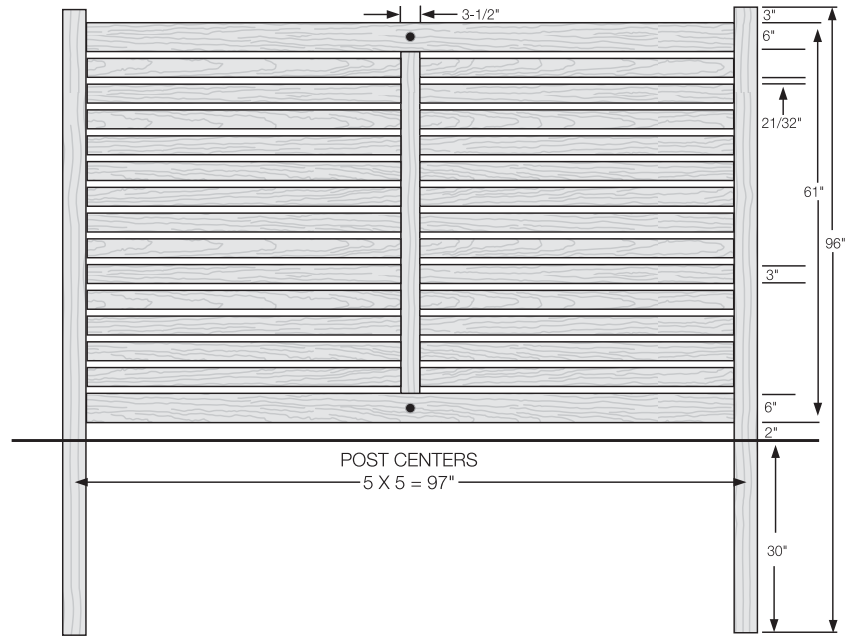

FENCE PANEL

MATERIAL PER SECTION

QTY	ITEM	DIMENSION
1	Top/Bottom Rail with Steel	2" x 6" x 95"
1	Mid Brace	2" x 4" x 52 5/8"
13	Picket Crimped	3/8" x 3" x 96"
4	Lock Rings	N/A