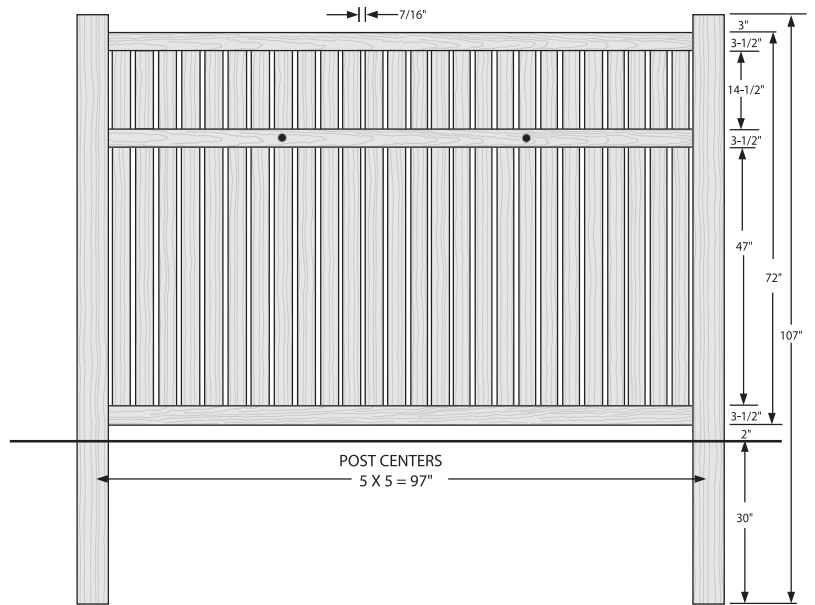

FENCE PANEL

MATERIAL PER SECTION

QTY	ITEM	DIMENSION
2	Top/Bottom Rail with Steel	2" x 4" x 95 1/2"
1	Routed Mid Rail	2" x 4" x 95 1/2"
26	Pickets	7/8" x 3" x 71 5/8"