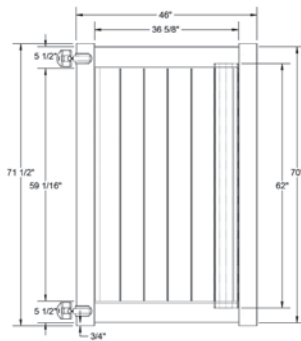

STANDARD | 6' X 6' NEWBURY

SOLID VERTICAL PRIVACY | ELEMENT SIGNATURE RAIL

DESCRIPTION	WHITE	
	QTY	SKU
6' x 6' Newbury Solid Vertical Privacy Panel (70"H) (Z)		73054357
5" x 5" x 96" .170 Line Post (Z)		73060083
5" x 5" x 96" .170 Corner Post (Z)		73060084
5" x 5" x 96" .170 End Post (Z)		73060085
5" x 5" x 102" Corner Post (Z)		73014145
5" x 5" x 102" End Post (Z)		73014146
5" x 5" x 102" Line Post (Z)		73014147
5" x 5" Pyramid Post Cap		73003093
5" x 5" Internal Post Cap		73007092
5" x 5" New England Post Cap		73045003
6' x 46" Newbury Solid Vertical Privacy Walk Gate		73025125
6' x 58" Newbury Solid Vertical Privacy Drive Gate		73025126
5" x 5" x 94" Gate Post Insert		73012353
5" x 5" x 100" Gate Post Insert		73040719

QS QuickShip available in White and Sand only. Applies to: Fence Panels; Line, Corner, End and Gate Posts; and 4' and 5' Wide Gates.

WALK GATE