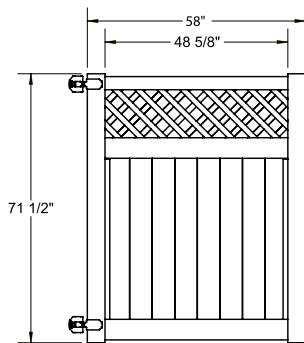

QS QuickShip available in White and Sand only. Applies to: Fence Panels; Line, Corner, End and Gate Posts; and 4' and 5' Wide Gates.

WALK GATE

FENCE PANEL

DRIVE GATE

MATERIAL PER SECTION

QTY	ITEM	DIMENSION
2	Pocket Rails	1 3/4" x 5 1/2" x 94"
1	Top Rail w/Slit	2" x 3 1/2" x 94"
15	T&G Boards	7/8" x 6" x 45 1/2"
2	U-Channel	1.02" x 1.379" x 43 3/8"
1	Diamond Lattice	16" x 94"
1	Aluminum Rail Stiffener	1.54" x 1.60" x 93"