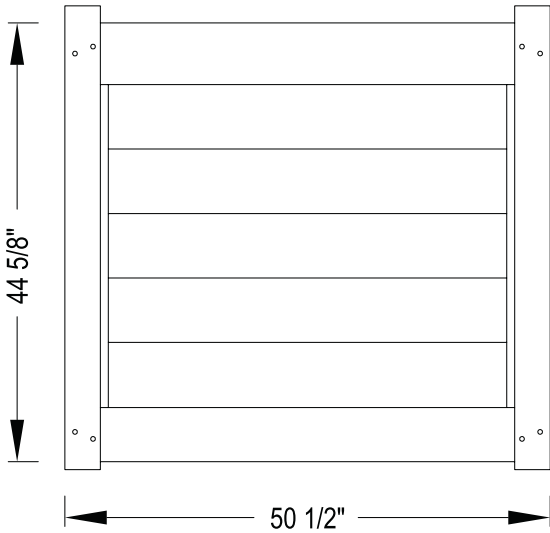

PREMIUM | 4' X 6' MADISON

HORIZONTAL PRIVACY | ELEMENT LX PREMIUM RAIL

DESCRIPTION	WEATHERED BLEND		SIERRA BLEND		BRAZILIAN BLEND		ARCTIC BLEND	
	QTY	SKU	QTY	SKU	QTY	SKU	QTY	SKU
4' x 6' Madison Horizontal Panel (44½"H)		642124		642123		642122		642121
5" x 5" x 84" Line Post		642197		642194		642190		642187
5" x 5" x 84" Corner Post		642196		642193		642189		642186
5" x 5" x 84" End Post		642198		642195		642192		642188
5" x 5" Pyramid Post Cap		410869		410868		410865		410863
5" x 5" New England Post Cap		410880		410879		410875		410872
4' Madison Horizontal Gate Kit		642055		642054		642053		642052
4' x 50½" Madison Horizontal Gate		642081		642080		642079		642033
Gate Extension Kit (Builds up to 70" Gate)*						629133		
5" x 5" x 94" Gate Post Insert						404781		

*Gate kit must also be ordered

GATE

FENCE PANEL

MATERIAL PER SECTION

RAIL PROFILE

QTY	ITEM	DIMENSION
2	Top/Bottom Rail with Steel	2" x 6" x 71"
5	T&G Boards	7/8" x 7" x 66½"
4	Lock Rings	N/A
2	Aluminum End Channel	1" x 1½" x 60½"