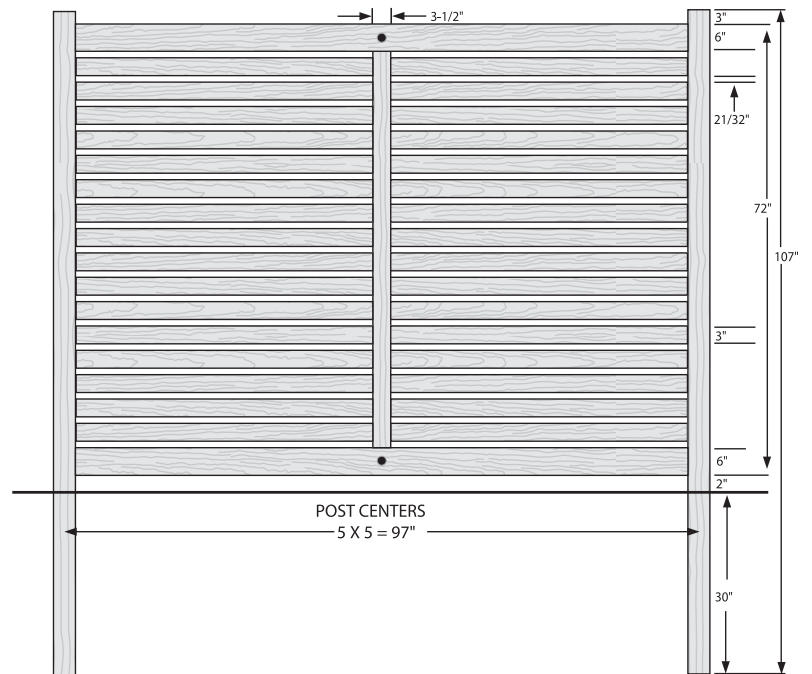

FENCE PANEL

MATERIAL PER SECTION

QTY	ITEM	DIMENSION
2	Top/Bottom Rail with Steel	2" x 6" x 95"
1	Mid Brace	2" x 4" x 63 3/8"
16	Picket Crimped	7/8" x 3" x 96"
24	Lock Rings	N/A