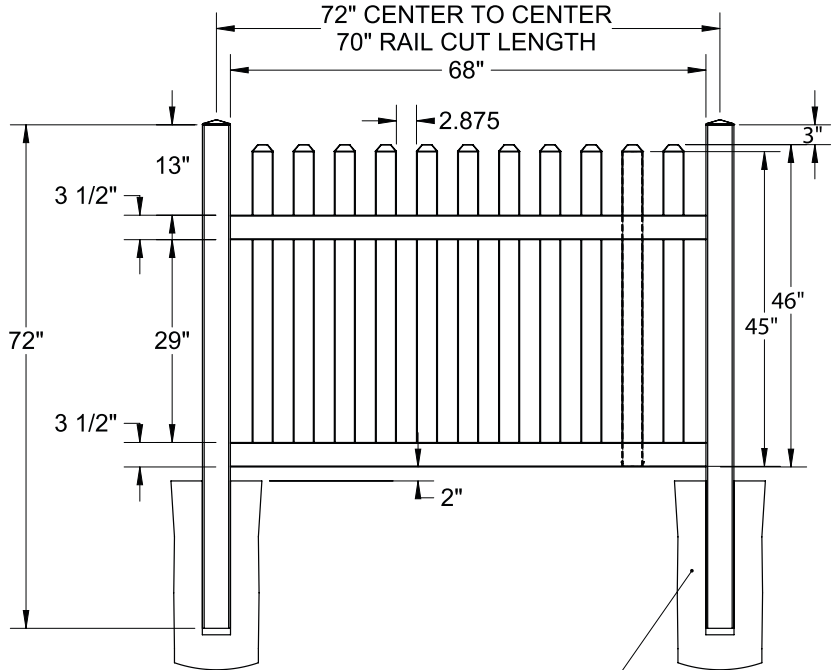

FENCE PANEL