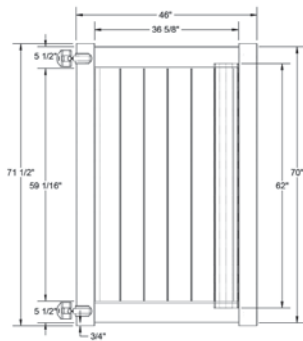

STANDARD | 6' X 6' NEWBURY

SOLID VERTICAL PRIVACY | ELEMENT SIGNATURE RAIL

DESCRIPTION	WHITE		SAND		CLAY	
	QTY	SKU	QTY	SKU	QTY	SKU
6' x 6' Newbury Solid Vertical Privacy Panel (70"H) (Z)		73014393		73014396		73053756
5" x 5" x 96" .170 Line Post (Z)		7300083		73060124		N/A
5" x 5" x 96" .170 Corner Post (Z)		73060084		73060125		N/A
5" x 5" x 96" .170 End Post (Z)		73060085		73060126		N/A
5" x 5" x 102" Line Post (Z)		73014147		73014151		73053753
5" x 5" x 102" Corner Post (Z)		73014145		73014149		73053754
5" x 5" x 102" End Post (Z)		73014146		73014150		73053755
5" x 5" Pyramid Post Cap		73003093		73003769		73054107
5" x 5" Internal Post Cap		73007092		73007093		73024884
5" x 5" New England Post Cap		73045003		73045004		73054108
6' x 46" Newbury Solid Vertical Privacy Walk Gate		73025125		73025131		73053809
6' x 58" Newbury Solid Vertical Privacy Drive Gate		73025126		73025132		73053810
5" x 5" x 94" Gate Post Insert				73012353		
5" x 5" x 100" Gate Post Insert				73040719		

QS QuickShip available in White and Sand only. Applies to: Fence Panels; Line, Corner, End and Gate Posts; and 4' and 5' Wide Gates.

WALK GATE