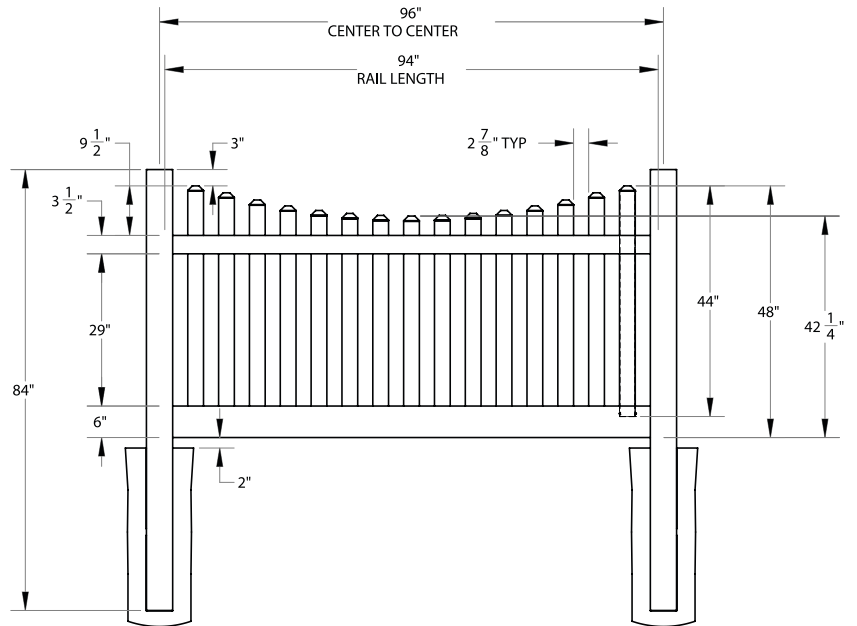

FENCE PANEL