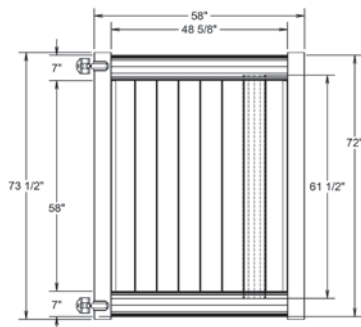

DRIVE GATE

MATERIAL PER SECTION

QTY	ITEM	DIMENSION
2	Decorative Rails	2" x 7" x 94"
15	T&G Boards	7/8" x 6' x 61 1/2"
2	U-Channels	1.02" x 1.379" x 58 3/8"

RAIL PROFILE