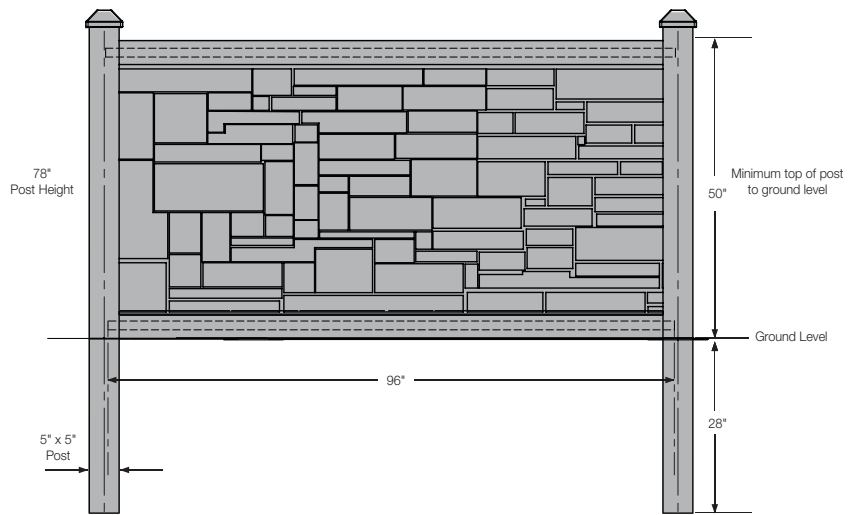

FENCE PANEL

MATERIAL PER SECTION

DESCRIPTION	BEIGE GRANITE		BROWN GRANITE		DARK BROWN GRANITE		GRAY GRANITE		DARK GRAY GRANITE	
	QTY	SKU	QTY	SKU	QTY	SKU	QTY	SKU	QTY	SKU
Cut Panel						408069				
1" Gap Filler		643314		643316		643317		643320		643315
2" Gap Filler		643322		643324		643325		643328		643323
Bracket						408039				
6' Concrete Mount LP						652136				
6' Concrete Mount EP						652137				
6' Concrete Mount CP						652138				
6' Concrete Mount GP						652139				
Hinge						410305				
Latch						408079				
Screw						408055				
5" Traverse Latch for Molded Fence						73058341