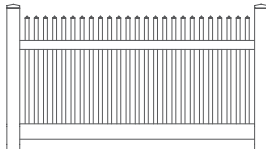

Straight

Post Caps & Hardware Available

See Accessories and Hardware PDF for more information and product offerings.

Not all colors available in all heights and widths, see specific product page for exact details.