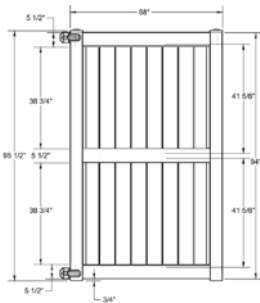

qs QuickShip available in White and Sand only. Applies to: Fence Panels; Line, Corner, End and Gate Posts; and 4' and 5' Wide Gates.

WALK GATE

FENCE PANEL

DRIVE GATE

MATERIAL PER SECTION

QTY	ITEM	DIMENSION
2	Rails	1 3/4" x 5.47" x 70"
1	7/8" Double Slit Rail	1 1/2" x 5 1/2" x 70"
15	T&G Boards	7/8" x 6' x 41 1/8"
2	U-Channels	1.02" x 1.379" x 39 3/8"