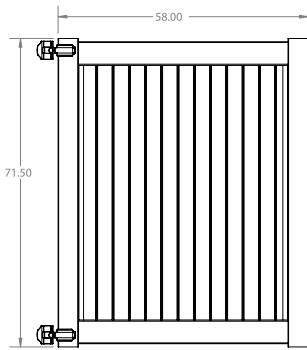

DRIVE GATE

MATERIAL PER SECTION

QTY	ITEM	DIMENSION
2	Pocket Rail	1½" x 5½" x 95"
6	T&G	⅞" x 11.3" x 62¼"
2	U-Channel	⅞" x 1¼" 59"
1	Rail Stiffener	1¼" x 1.69" x 93"

RAIL PROFILE