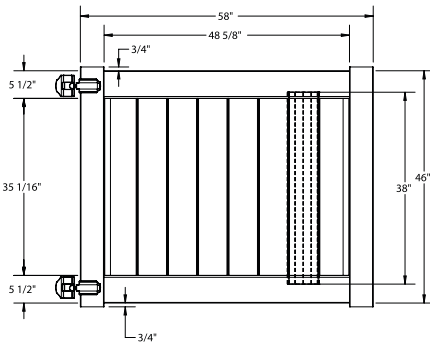

DRIVE GATE

MATERIAL PER SECTION

QTY	ITEM	DIMENSION
2	Rails	1 3/4" x 5 1/2" x 70"
11	T&G Boards	7/8" x 6' x 38"
2	U-Channels	1.02" x 1.379" x 36.375"

RAIL PROFILE