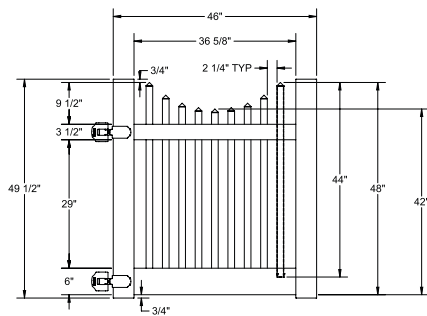

STANDARD | 4' X 8' CAPE COD

CLASSIC PICKET | SCALLOP

DESCRIPTION	WHITE	
	QTY	SKU
4' x 8' Cape Cod Classic Picket Straight Panel (48"H) (B)		73011753
5" x 5" x 84" Line Post (B)		73011754
5" x 5" x 84" Corner Post (B)		73011755
5" x 5" x 84" End Gate Post (B)		73011756
5" x 5" Pyramid Post Cap		73003093
5" x 5" Gothic Post Cap		73003094
5" x 5" New England Post Cap		73045003
4' x 46" Cape Cod Classic Picket Straight Walk Gate		73014749
4' x 58" Cape Cod Classic Picket Straight Drive Gate		73014750
5" x 5" x 82" Gate Post Insert		73003718

QS QuickShip available in White only. Applies to: Fence Panels; Line, Corner, End and Gate Posts; and 4' and 5' Wide Gates.

WALK GATE