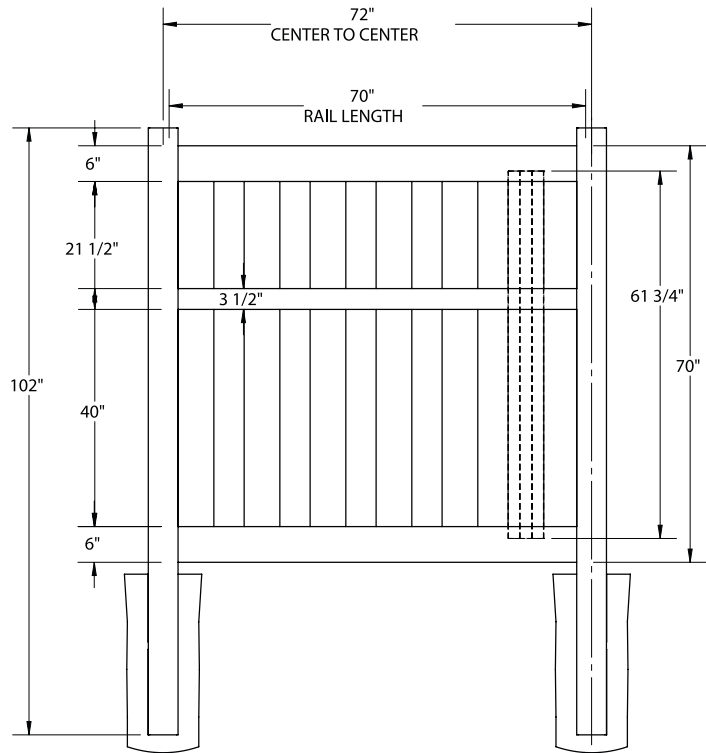

FENCE PANEL