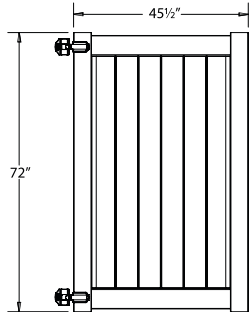

SELECT | 6' X 8' NEWBURY

SOLID VERTICAL PRIVACY | ELEMENT BASE RAIL

DESCRIPTION	COASTAL CEDAR		MESQUITE		WEATHERED ASPEN	
	QTY	SKU	QTY	SKU	QTY	SKU
6' x 8' Newbury Solid Vertical Privacy Panel (70"H) (ZH)		73055477		73055478		73055479
5" x 5" x 96" Line Post (ZH)		73051801		73051795		73051906
5" x 5" x 96" Corner Post (ZH)		73051799		73051793		73051902
5" x 5" x 96" End Post (ZH)		73051800		73051794		73051904
5" x 5" x 108 Line Post (ZH)		73051798		73051778		73055536
5" x 5" x 108 Corner Post (ZH)		73051796		73051776		73055537
5" x 5" x 108 End Post (ZH)		73051797		73051777		73055538
5" x 5" Pyramid Post Cap		73053064		73053065		73053069
5" x 5" New England Post Cap		73053088		73053091		73053094
6' x 46" Newbury Solid Vertical Privacy Walk Gate		73056761		73056763		73056759
6' x 58" Newbury Solid Vertical Privacy Drive Gate		73056762		73056764		73056760
5" x 5" x 106" Gate Post Insert				73003463		

WALK GATE