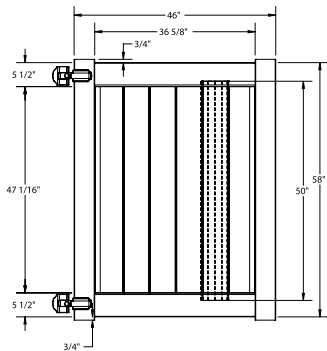

STANDARD | 5' X 8' NEWBURY

SOLID VERTICAL PRIVACY | ELEMENT SIGNATURE RAIL

DESCRIPTION	WHITE	
	QTY	SKU
5' x 8' Newbury Solid Vertical Privacy Panel (58"H) (ZA)		73014725
5" x 5" x 84" Line Post (ZA)		73014890
5" x 5" x 84" Corner Post (ZA)		73014892
5" x 5" x 84" End Post (ZA)		73014891
5" x 5" Pyramid Post Cap		73003093
5" x 5" Internal Post Cap		73007092
5" x 5" New England Post Cap		73045003
5' x 46" Newbury Solid Vertical Privacy Walk Gate		73025127
5' x 58" Newbury Solid Vertical Privacy Drive Gate		73025128
5" x 5" x 82" Gate Post Insert		73003718

QS QuickShip available in White only. Applies to: Fence Panels; Line, Corner, End and Gate Posts; and 4' and 5' Wide Gates.

WALK GATE