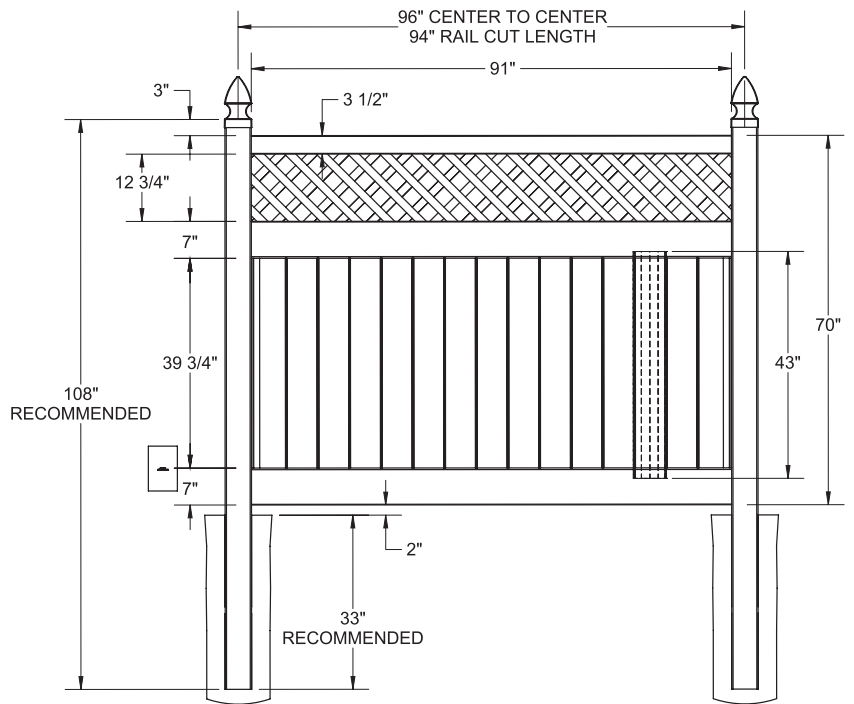

FENCE PANEL