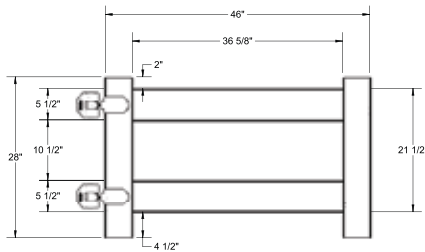

STANDARD | CORONADO

RANCH RAIL | 2 RAIL

DESCRIPTION	WHITE	
	QTY	SKU
1½" x 5½" x 96" Coronado Rail 2 Rail w/Locktabs		73012399
5" x 5" x 60" Line Post		73025455
5" x 5" x 60" Corner Post		73025456
5" x 5" x 60" End Gate Post		73025457
5" x 5" Pyramid Post Cap		73003093
5" x 5" Gothic Post Cap		73003094
5" x 5" New England Post Cap		73045003
2 Rail Coronado Ranch Rail Walk Gate		73025437
2 Rail Coronado Ranch Rail Drive Gate		73025438
5" x 5" x 58" Gate Post Insert		73012352

Note: 1½" x 5½" x 192" Coronado Rail 2 Rail with locktabs (full truck load only)
White - 73053577.

QS QuickShip available in White only. Applies to: Fence Panels; Line, Corner, End and Gate Posts; and 4' and 5' Wide Gates.

WALK GATE