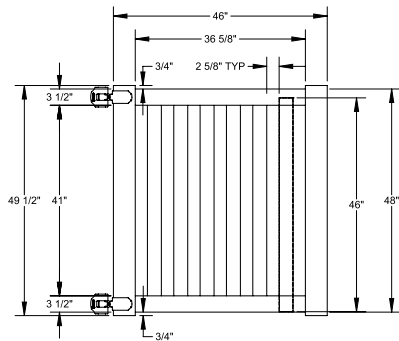

INNOVATIONS

- ↔ StayStraight[®]
- ☀ SolarGuard[®]

SIZES

Width:
6' and 8'

Height:
4'

Picket Size:
7/8" x 3"

STANDARD

\$\$\$

OS QuickShip available in White only. Applies to: Fence Panels; Line, Corner, End and Gate Posts; and 4' and 5' Wide Gates.

WALK GATE

FENCE PANEL

DRIVE GATE

MATERIAL PER SECTION

QTY	ITEM	DIMENSION
2	Top/Bottom Rail with Steel	2" x 3 1/2" x 70"
11	Picket	3/8" x 3" x 45 1/2"

STANDARD | 4' X 8' NORWALK

CLOSED PICKET | 2 RAIL

DESCRIPTION	WHITE	
	QTY	SKU
4' x 8' Norwalk Closed Picket 2 Rail Panel (48½"H) (C)		73012319
5" x 5" x 84" Corner Post (C)		73012187
5" x 5" x 84" Line Post (C)		73012186
5" x 5" x 84" End Post (C)		73012188
5" x 5" Pyramid Post Cap		73003093
5" x 5" Internal Post Cap		73007092
5" x 5" New England Post Cap		73045003
4' x 46" Norwalk Closed Picket 2 Rail Gate		73014767
4' x 48" Norwalk Closed Picket 2 Rail Gate		73014768

qs QuickShip available in White, Sand and Gray. Applies to: Fence Panels; Line, Corner, End and Gate Posts; and 4' and 5' Wide Gates.

WALK GATE

FENCE PANEL

DRIVE GATE

MATERIAL PER SECTION

QTY	ITEM	DIMENSION
2	Top/Bottom Routed Rails	2" x 3½" x 94"
1	Aluminum Rail Stiffener	3.25" x 1.77" x 93"
15	Pickets	⅞" x 3" x 46"