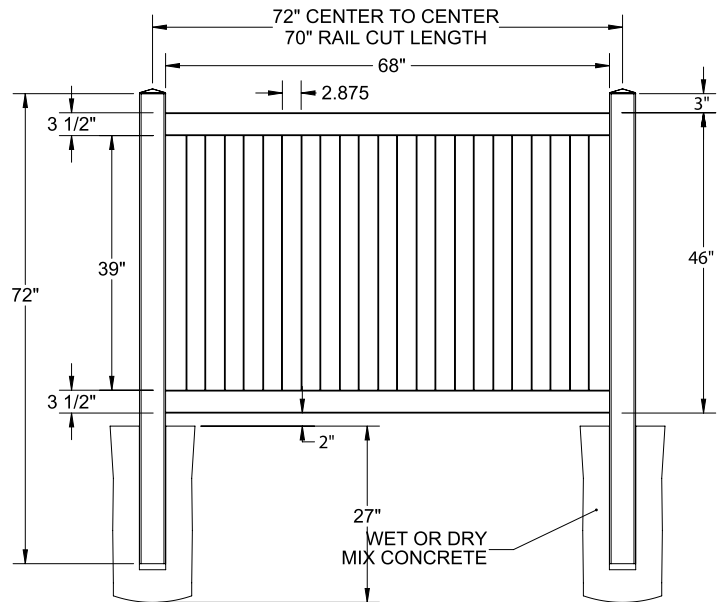

INNOVATIONS

- ↔ StayStraight[®]
- ☀ SolarGuard[®]

SIZES

Width:
6' and 8'

Height:
4'

Picket Size:
7/8" x 3"

STANDARD

\$\$\$

Not all colors available in all heights and widths, see specific product page for exact details.

STANDARD | 4' X 6' NORWALK

CLOSED PICKET | 2 RAIL

DESCRIPTION	WHITE	
	QTY	SKU
4' x 6' Norwalk Closed Picket 2 Rail Panel (46"H) (AC)		73014450
5" x 5" x 84" Corner Post (AC)		73060022
5" x 5" x 84" Line Post (AC)		73060024
5" x 5" x 84" End Post (AC)		73060023
5" x 5" Pyramid Post Cap		73003093
5" x 5" Internal Post Cap		73007092
5" x 5" New England Post Cap		73045003
4' x 46" Norwalk Closed Picket 2 Rail Gate		73014767
4' x 58" Norwalk Closed Picket 2 Rail Gate		73014768
5" x 5" x 84" Gate Post Insert		73003463

OS QuickShip available in White only. Applies to: Fence Panels; Line, Corner, End and Gate Posts; and 4' and 5' Wide Gates.

WALK GATE

FENCE PANEL

DRIVE GATE

MATERIAL PER SECTION

QTY	ITEM	DIMENSION
2	Top/Bottom Rail with Steel	2" x 3 1/2" x 70"
11	Picket	3/8" x 3" x 45 1/2"

STANDARD | 4' X 8' NORWALK

CLOSED PICKET | 2 RAIL

DESCRIPTION	WHITE	
	QTY	SKU
4' x 8' Norwalk Closed Picket 2 Rail Panel (48½"H) (C)		73012319
5" x 5" x 84" Corner Post (C)		73012187
5" x 5" x 84" Line Post (C)		73012186
5" x 5" x 84" End Post (C)		73012188
5" x 5" Pyramid Post Cap		73003093
5" x 5" Internal Post Cap		73007092
5" x 5" New England Post Cap		73045003
4' x 46" Norwalk Closed Picket 2 Rail Gate		73014767
4' x 48" Norwalk Closed Picket 2 Rail Gate		73014768