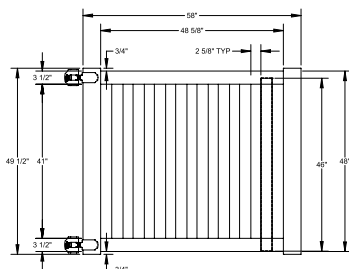

INNOVATIONS

- ↔ StayStraight[®]
- ☀ SolarGuard[®]

SIZES

Width:
6' and 8'

Height:
4'

Picket Size:
7/8" x 3"

STANDARD

\$\$\$

OS QuickShip available in White only. Applies to: Fence Panels; Line, Corner, End and Gate Posts; and 4' and 5' Wide Gates.

WALK GATE

FENCE PANEL

DRIVE GATE

MATERIAL PER SECTION

QTY	ITEM	DIMENSION
2	Top/Bottom Rail with Steel	2" x 3 1/2" x 70"
11	Picket	3/8" x 3" x 45 1/2"

STANDARD | 4' X 8' NORWALK

CLOSED PICKET | 2 RAIL

DESCRIPTION	WHITE	
	QTY	SKU
4' x 8' Norwalk Closed Picket 2 Rail Panel (48½"H) (C)		73012319
5" x 5" x 84" Corner Post (C)		73012187
5" x 5" x 84" Line Post (C)		73012186
5" x 5" x 84" End Post (C)		73012188
5" x 5" Pyramid Post Cap		73003093
5" x 5" Internal Post Cap		73007092
5" x 5" New England Post Cap		73045003
4' x 46" Norwalk Closed Picket 2 Rail Gate		73014767
4' x 48" Norwalk Closed Picket 2 Rail Gate		73014768

qs QuickShip available in White, Sand and Gray. Applies to: Fence Panels; Line, Corner, End and Gate Posts; and 4' and 5' Wide Gates.

WALK GATE

FENCE PANEL

DRIVE GATE

MATERIAL PER SECTION

QTY	ITEM	DIMENSION
2	Top/Bottom Routed Rails	2" x 3½" x 94"
1	Aluminum Rail Stiffener	3.25" x 1.77" x 93"
15	Pickets	⅞" x 3" x 46"