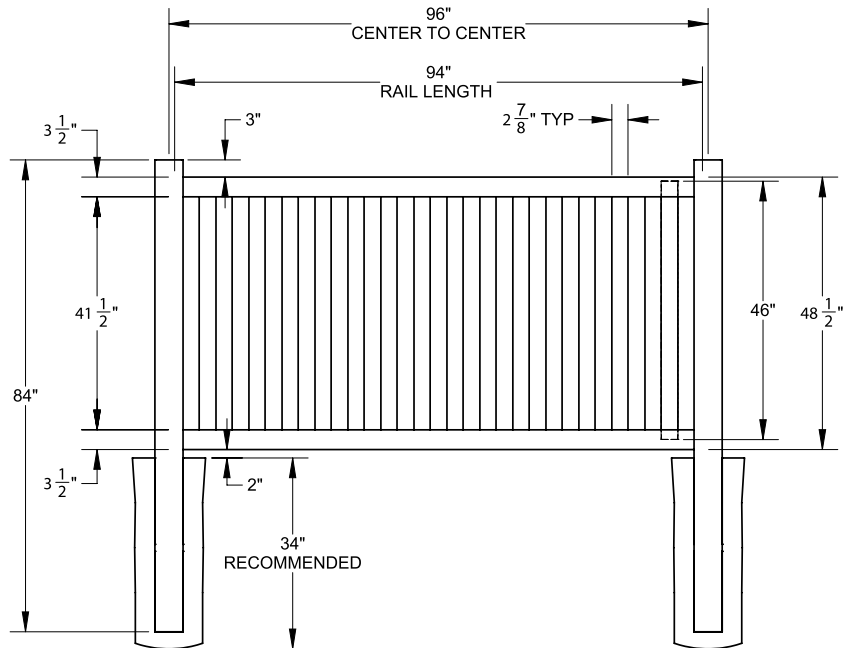

OS QuickShip available in White only. Applies to: Fence Panels; Line, Corner, End and Gate Posts; and 4' and 5' Wide Gates.

WALK GATE

FENCE PANEL

DRIVE GATE

MATERIAL PER SECTION

QTY	ITEM	DIMENSION
2	Top/Bottom Rail with Steel	2" x 3 1/2" x 70"
11	Picket	3/8" x 3" x 45 1/2"

STANDARD | 4' X 8' NORWALK

CLOSED PICKET | 2 RAIL

DESCRIPTION	WHITE	
	QTY	SKU
4' x 8' Norwalk Closed Picket 2 Rail Panel (48½"H) (C)		73012319
5" x 5" x 84" Corner Post (C)		73012187
5" x 5" x 84" Line Post (C)		73012186
5" x 5" x 84" End Post (C)		73012188
5" x 5" Pyramid Post Cap		73003093
5" x 5" Internal Post Cap		73007092
5" x 5" New England Post Cap		73045003
4' x 46" Norwalk Closed Picket 2 Rail Gate		73014767
4' x 48" Norwalk Closed Picket 2 Rail Gate		73014768

qs QuickShip available in White, Sand and Gray. Applies to: Fence Panels; Line, Corner, End and Gate Posts; and 4' and 5' Wide Gates.

WALK GATE

FENCE PANEL

DRIVE GATE

MATERIAL PER SECTION

QTY	ITEM	DIMENSION
2	Top/Bottom Routed Rails	2" x 3½" x 94"
1	Aluminum Rail Stiffener	3.25" x 1.77" x 93"
15	Pickets	⅞" x 3" x 46"