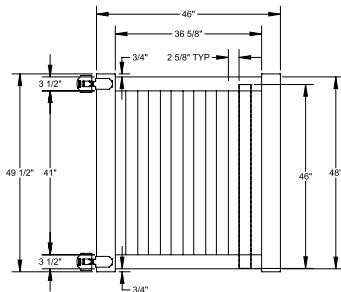

INNOVATIONS

- ↔ StayStraight[®]
- ☀ SolarGuard[®]

SIZES

Width:
6' and 8'

Height:
4'

Picket Size:
7/8" x 3"

STANDARD

\$\$\$

Not all colors available in all heights and widths, see specific product page for exact details.

STANDARD | 4' X 6' NORWALK

CLOSED PICKET | 2 RAIL

DESCRIPTION	WHITE	
	QTY	SKU
4' x 6' Norwalk Closed Picket 2 Rail Panel (46"H) (AC)		73014450
5" x 5" x 84" Corner Post (AC)		73060022
5" x 5" x 84" Line Post (AC)		73060024
5" x 5" x 84" End Post (AC)		73060023
5" x 5" Pyramid Post Cap		73003093
5" x 5" Internal Post Cap		73007092
5" x 5" New England Post Cap		73045003
4' x 46" Norwalk Closed Picket 2 Rail Gate		73014767
4' x 58" Norwalk Closed Picket 2 Rail Gate		73014768
5" x 5" x 84" Gate Post Insert		73003463

OS QuickShip available in White only. Applies to: Fence Panels; Line, Corner, End and Gate Posts; and 4' and 5' Wide Gates.

WALK GATE

FENCE PANEL

DRIVE GATE

MATERIAL PER SECTION

QTY	ITEM	DIMENSION
2	Top/Bottom Rail with Steel	2" x 3 1/2" x 70"
11	Picket	3/8" x 3" x 45 1/2"

STANDARD | 4' X 8' NORWALK

CLOSED PICKET | 2 RAIL

DESCRIPTION	WHITE	
	QTY	SKU
4' x 8' Norwalk Closed Picket 2 Rail Panel (48½"H) (C)		73012319
5" x 5" x 84" Corner Post (C)		73012187
5" x 5" x 84" Line Post (C)		73012186
5" x 5" x 84" End Post (C)		73012188
5" x 5" Pyramid Post Cap		73003093
5" x 5" Internal Post Cap		73007092
5" x 5" New England Post Cap		73045003
4' x 46" Norwalk Closed Picket 2 Rail Gate		73014767
4' x 48" Norwalk Closed Picket 2 Rail Gate		73014768