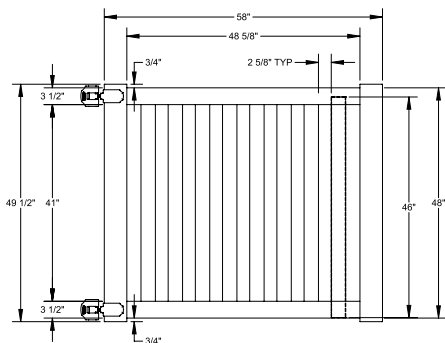

INNOVATIONS

- ↔ StayStraight[®]
- ☀ SolarGuard[®]

SIZES

Width:
6' and 8'

Height:
4'

Picket Size:
7/8" x 3"

STANDARD

\$\$\$

OS QuickShip available in White only. Applies to: Fence Panels; Line, Corner, End and Gate Posts; and 4' and 5' Wide Gates.

WALK GATE

FENCE PANEL

DRIVE GATE

MATERIAL PER SECTION

QTY	ITEM	DIMENSION
2	Top/Bottom Rail with Steel	2" x 3 1/2" x 70"
11	Picket	3/8" x 3" x 45 1/2"

STANDARD | 4' X 8' NORWALK

CLOSED PICKET | 2 RAIL

DESCRIPTION	WHITE	
	QTY	SKU
4' x 8' Norwalk Closed Picket 2 Rail Panel (48½"H) (C)		73012319
5" x 5" x 84" Corner Post (C)		73012187
5" x 5" x 84" Line Post (C)		73012186
5" x 5" x 84" End Post (C)		73012188
5" x 5" Pyramid Post Cap		73003093
5" x 5" Internal Post Cap		73007092
5" x 5" New England Post Cap		73045003
4' x 46" Norwalk Closed Picket 2 Rail Gate		73014767
4' x 48" Norwalk Closed Picket 2 Rail Gate		73014768

qs QuickShip available in White, Sand and Gray. Applies to: Fence Panels; Line, Corner, End and Gate Posts; and 4' and 5' Wide Gates.

WALK GATE

FENCE PANEL

DRIVE GATE

MATERIAL PER SECTION

QTY	ITEM	DIMENSION
2	Top/Bottom Routed Rails	2" x 3½" x 94"
1	Aluminum Rail Stiffener	3.25" x 1.77" x 93"
15	Pickets	⅞" x 3" x 46"