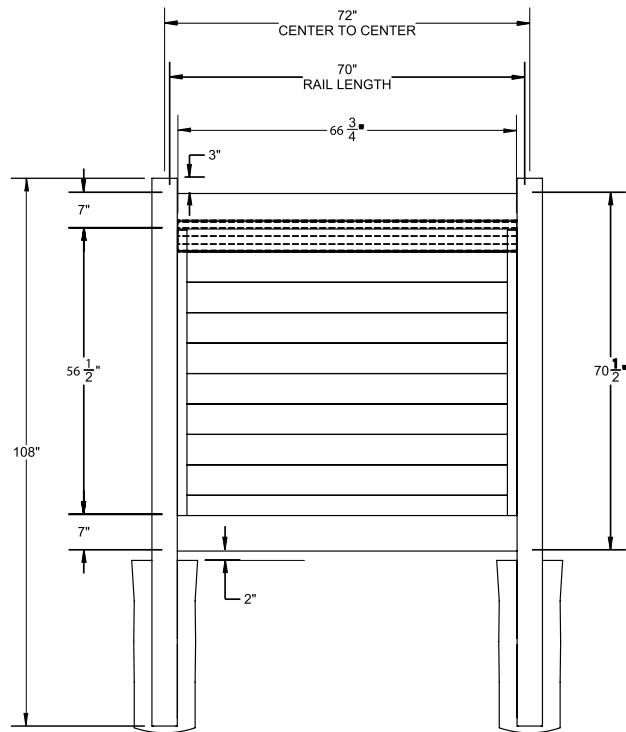

FENCE PANEL