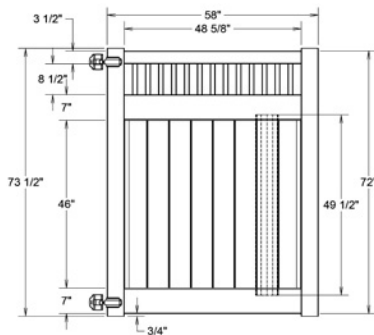

DRIVE GATE

MATERIAL PER SECTION

QTY	ITEM	DIMENSION
2	Bottom & Middle Rails	1 3/4" x 7" x 94"
1	Top Rail	2" x 3 1/2" x 94"
15	T&G Boards	7/8" x 6" x 49 1/2"
2	U-Channel	1.02" x 1.39" x 46 3/8"
25	Pickets	1 3/8" x 1 3/8" x 13 3/4"

RAIL PROFILE