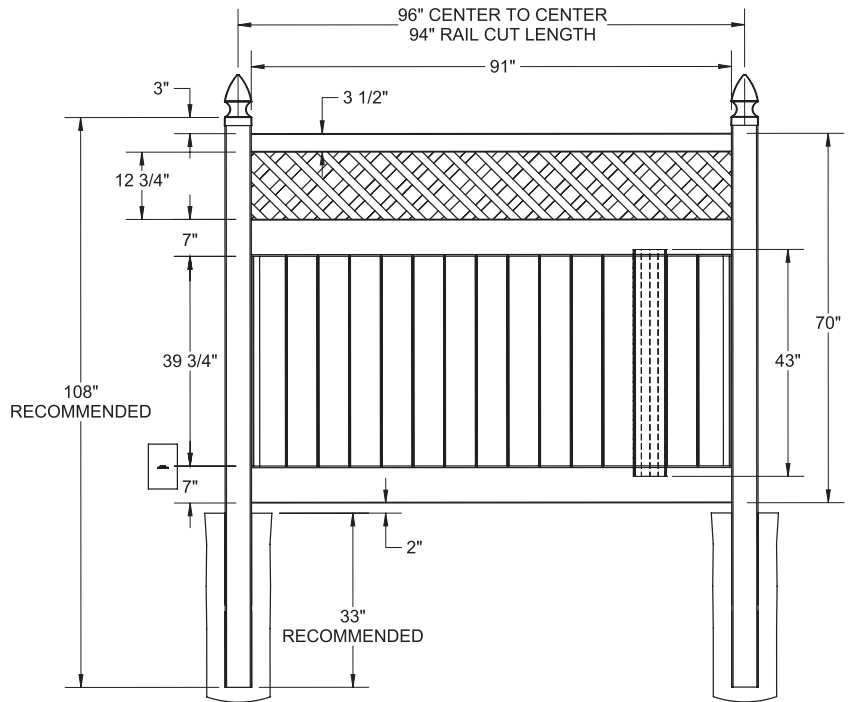

FENCE PANEL