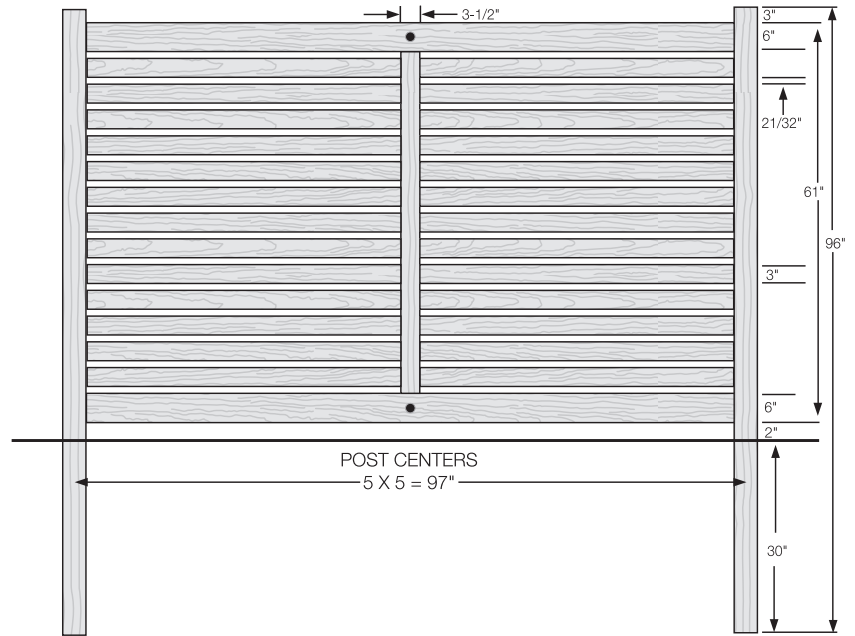

PREMIUM | 5' X 8' LARGO

SEMI-PRIVATE HORIZONTAL

DESCRIPTION	WEATHERED BLEND		SIERRA BLEND		BRAZILIAN BLEND		ARCTIC BLEND	
	QTY	SKU	QTY	SKU	QTY	SKU	QTY	SKU
5' x 8' Largo Semi-Private Horizontal Panel (60"H)		638413		638412		638411		638410
5" x 5" x 96" Corner Post		638215		638214		638213		638212
5" x 5" x 96" Line Post		638227		638226		638205		638204
5" x 5" x 96" End Post		638200		638199		638219		638218
5" x 5" Pyramid Post Cap		410869		410868		410865		410863
5" x 5" New England Post Cap		410880		410879		410875		410872
5' Largo Semi-Private Horizontal Gate Kit		638436		638435		638434		638433
5' x 50" Largo Semi-Private Horizontal Gate		638456		638445		638444		638275
Gate Extension Kit (builds up to 60 in. gate)*						629188		
5" x 5" x 94" Gate Post Insert						404781		

*Gate kit must also be ordered

WALK GATE

FENCE PANEL

MATERIAL PER SECTION

QTY	ITEM	DIMENSION
1	Top/Bottom Rail with Steel	2" x 6" x 95"
1	Mid Brace	2" x 4" x 52 5/8"
13	Picket Crimped	7/8" x 3" x 96"
4	Lock Rings	N/A