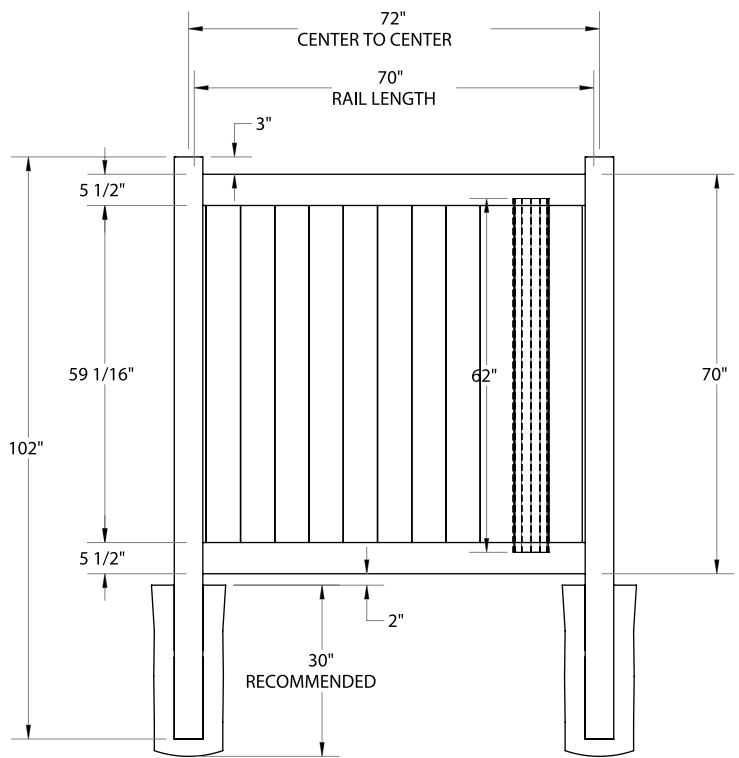

FENCE PANEL