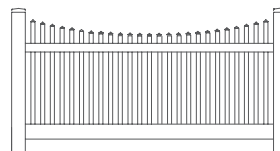

STYLE CONFIGURATIONS

Scalloped