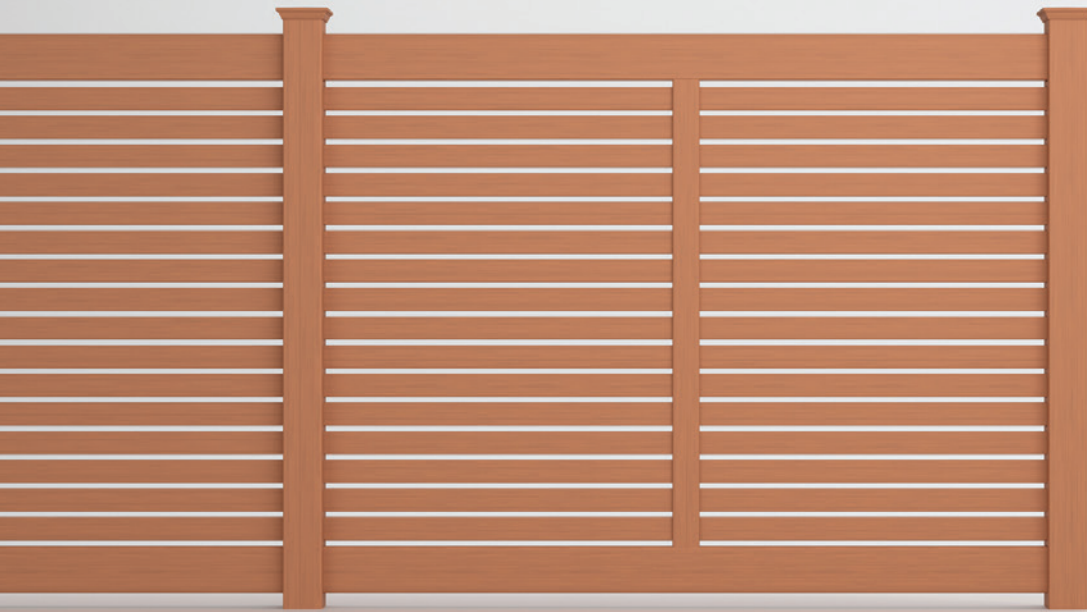

VINYL

SEMI-PRIVATE HORIZONTAL

LARGO

Outlast Mother Nature and complement it with a wood-like profile in carefree vinyl. Horizontal slats in seven finishes look great from both sides of the fence, including in busy commercial areas.

Shown in Sierra Blend

INNOVATIONS

- ↔ StayStraight®
- ☀ SolarGuard®
- ||| TimberGrain™

SIZES

Width:
8'

Height:
4', 5' and 6'

PREMIUM

\$\$\$\$