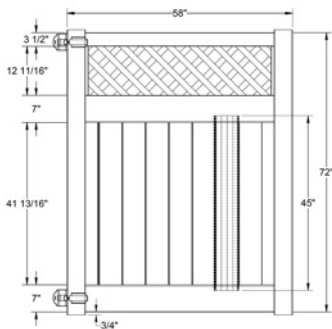

DRIVE GATE

MATERIAL PER SECTION

QTY	ITEM	DIMENSION
1	Top Rail	2" x 3 1/2" x 94"
2	Slotted Bottom Rails	1 1/4" x 7" x 94"
15	GlideLock Boards	7/8" x 6" x 45"

RAIL PROFILE

QTY	ITEM	DIMENSION
1	Classic Diamond Lattice	17.12" x 94"
2	U-Channels	1.02" x 1.379" x 42"