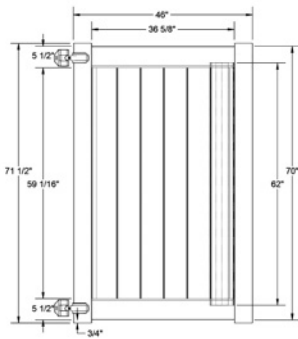

STANDARD | 6' X 8' NEWBURY

SOLID PRIVACY | ELEMENT BASE RAIL

DESCRIPTION	WHITE		SAND	
	QTY	SKU	QTY	SKU
6' x 8' Newbury Solid Privacy Panel (70"H) (ZH)		73055480		73055481
5" x 5" x 96" Line Post (ZH)		73051891		73051852
5" x 5" x 96" Corner Post (ZH)		73051888		73051849
5" x 5" x 96" End Post (ZH)		73051889		73051850
5" x 5" x 108" Line Post (ZH)		73051870		73051819
5" x 5" x 108" Corner Post (ZH)		73051866		73051817
5" x 5" x 108" End Post (ZH)		73051868		73051818
5" x 5" Pyramid Post Cap		73003093		73003769
5" x 5" Gothic Post Cap		73003094		73003760
5" x 5" New England Post Cap		73045003		73045004
6" x 46" Newbury Solid Privacy Walk Gate		73025125		73025131
6" x 58" Newbury Solid Drive Privacy Gate		73025126		73025132
5" x 5" x 106" Gate Post Insert				73003463

WALK GATE