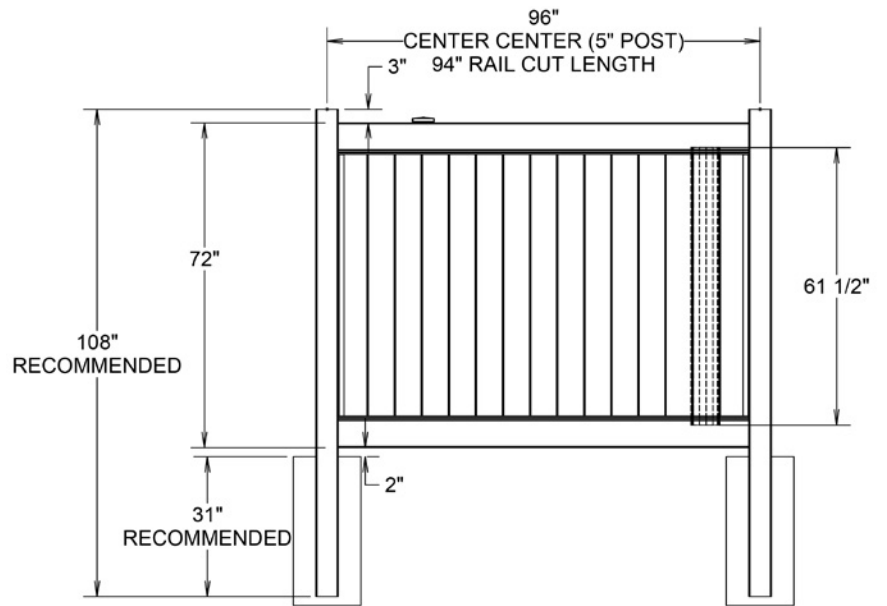

FENCE PANEL