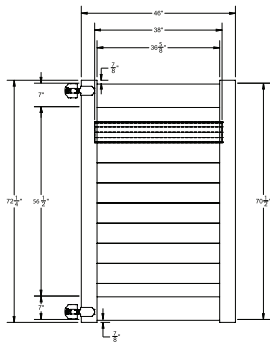

STANDARD | 6' X 6' MADISON

HORIZONTAL PRIVACY | ELEMENT RESERVE RAIL

DESCRIPTION	WHITE	
	QTY	SKU
6' x 6' Madison Horizontal Privacy Panel (70½"H) (AD)		73045598
5" x 5" x 108" Line Post (AD)		73045547
5" x 5" x 108" Corner Post (AD)		73045548
5" x 5" x 108" End Post (AD)		73045549
5" x 5" Pyramid Post Cap		73003093
5" x 5" Internal Post Cap		73007092
5" x 5" New England Post Cap		73045003
8' x 46" Madison Horizontal Privacy Walk Gate		73045551
8' x 58" Madison Horizontal Privacy Drive Gate		73045552
5" x 5" x 106" Gate Post Insert		73003463

QS QuickShip available in White, Sand and Gray. Applies to: Fence Panels; Line, Corner, End and Gate Posts; and 4' and 5' Wide Gates.

WALK GATE