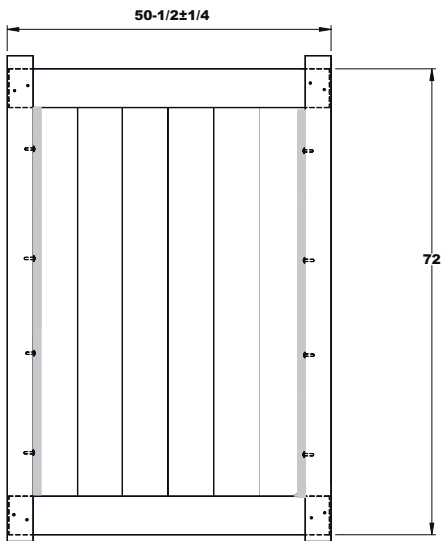

*Gate kit must also be ordered

WALK GATE

FENCE PANEL

MATERIAL PER SECTION

QTY	ITEM	DIMENSION
2	Rails	2" x 6" x 95"
4	Lock Rings	N/A
2	Steel Stiffeners	92"

RAIL PROFILE

QTY	ITEM	DIMENSION
13	T&G Boards	7/8" x 7" x 62¾"
2	End Channel	7/8" x 1" x 59½"