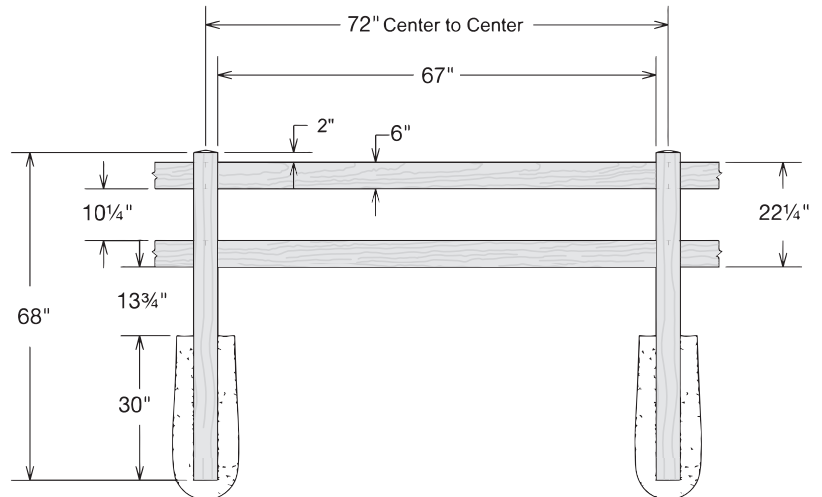

DESCRIPTION	WEATHERED BLEND		SIERRA BLEND		BRAZILIAN BLEND		ARCTIC BLEND	
	QTY	SKU	QTY	SKU	QTY	SKU	QTY	SKU
2" x 6" x 72" Coronado Rail Ribbed Ranch Rail		631422		630250		631421		631420
2" x 6" x 144" Coronado Rail Ribbed Ranch Rail		631425		630251		631424		631423
5" x 5" x 68" 2 Rail Large Corner Post		648636		648635		648634		648632
5" x 5" x 68" 2 Rail Large Line Post		648640		648639		648638		648637
5" x 5" x 68" 2 Rail Large End Post		648649		648648		648647		648646
5" x 5" Pyramid Post Cap		410869		410868		410865		410863
5" x 5" New England Post Cap		410880		410879		410875		410872
Coronado Rail Ribbed Ranch Rail Gate Kit		631661		630223		631655		631658
5" x 5" x 94" Gate Post Insert						404781		

WALK GATE

FENCE PANEL

*Gate Kits do not come with rails, rails are purchased separately and can be cut down to create the gate size desired.