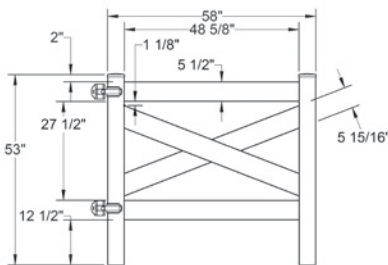

DRIVE GATE

MATERIAL PER SECTION

QTY	ITEM	DIMENSION
2	Rails	Cut top and bottom rails back to 94^{3/4}" (Max)
2	Cross Members	1^{1/2}" x 5^{1/2}" x 96"