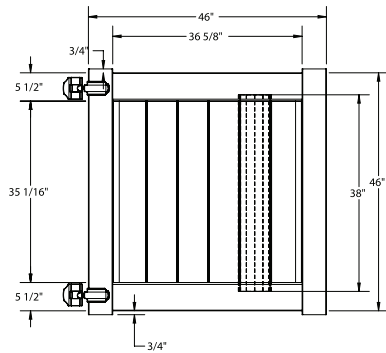

STANDARD | 4' X 6' NEWBURY

SOLID VERTICAL PRIVACY | ELEMENT SIGNATURE RAIL

DESCRIPTION	WHITE	
	QTY	SKU
4' x 6' Newbury Solid Vertical Privacy Panel (46"H) (ZB)		73014715
5" x 5" x 84" Line Post (ZB)		73014884
5" x 5" x 84" Corner Post (ZB)		73014886
5" x 5" x 84" End Post (ZB)		73014885
5" x 5" Pyramid Post Cap		73003093
5" x 5" Internal Post Cap		73007092
5" x 5" New England Post Cap		73045003
4' x 46" Newbury Solid Vertical Privacy Walk Gate		73025129
4' x 58" Newbury Solid Vertical Privacy Drive Gate		73025130
5" x 5" x 82" Gate Post Insert		73003718

QS QuickShip available in White only. Applies to: Fence Panels; Line, Corner, End and Gate Posts; and 4' and 5' Wide Gates.

WALK GATE