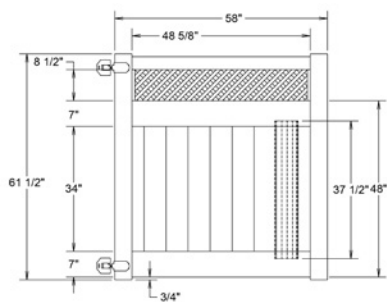

DRIVE GATE

MATERIAL PER SECTION

QTY	ITEM	DIMENSION
1	Top Rail	2" x 3 1/2" x 94"
2	Bottom & Middle Rails	2" x 7" x 94"
15	GlideLock Boards	7/8" x 6" x 49 1/2"

RAIL PROFILE

QTY	ITEM	DIMENSION
1	Privacy Diamond Lattice	14.18" x 94"
2	U-Channels	1.02" x 1.379" x 46 3/8"