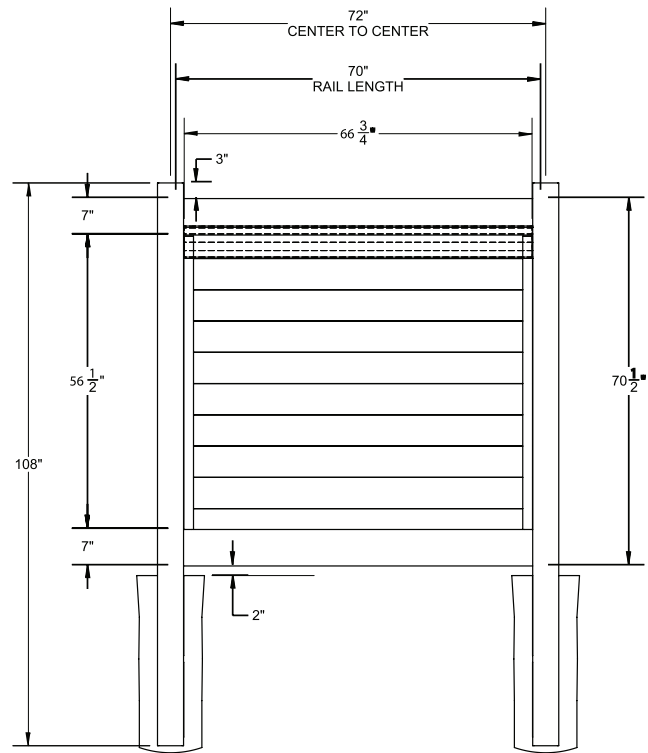

FENCE PANEL