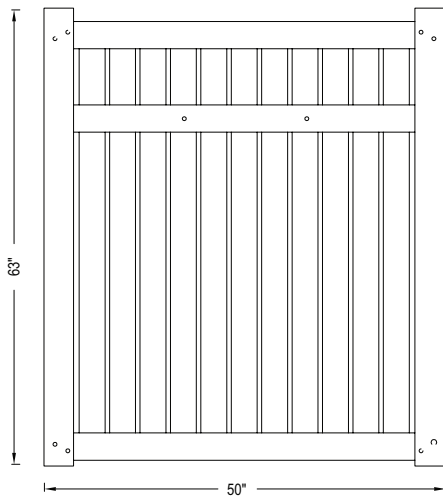

DESCRIPTION	WEATHERED BLEND		SIERRA BLEND		BRAZILIAN BLEND		ARCTIC BLEND	
	QTY	SKU	QTY	SKU	QTY	SKU	QTY	SKU
5' x 8' Folly Semi-Private 3" Panel (60"H)		630900		630277		631500		630924
5" x 5" x 96" Corner Post		630848		630298		631523		630886
5" x 5" x 96" Line Post		631036		630299		631526		631034
5" x 5" x 96" End Post		630849		630300		631529		630887
5" x 5" Pyramid Post Cap		410869		410868		410865		410863
5" x 5" New England Post Cap		410880		410879		410875		410872
5' Folly Semi-Private 3" Gate Kit		630843		630292		631594		630881
5' x 50" Folly Semi-Private 3" Gate		630903		630286		631621		630927
5" x 5" x 94" Gate Post Insert						404781		

WALK GATE