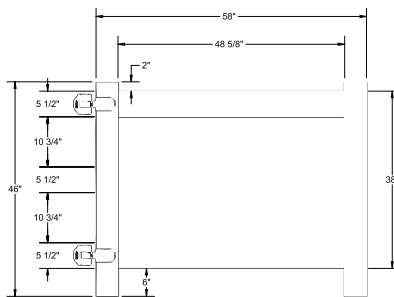

DRIVE GATE

MATERIAL PER SECTION

QTY	ITEM	DIMENSION
3	Rails	1½" x 5½" x 96"
2	Posts	5" x 5" x 84"