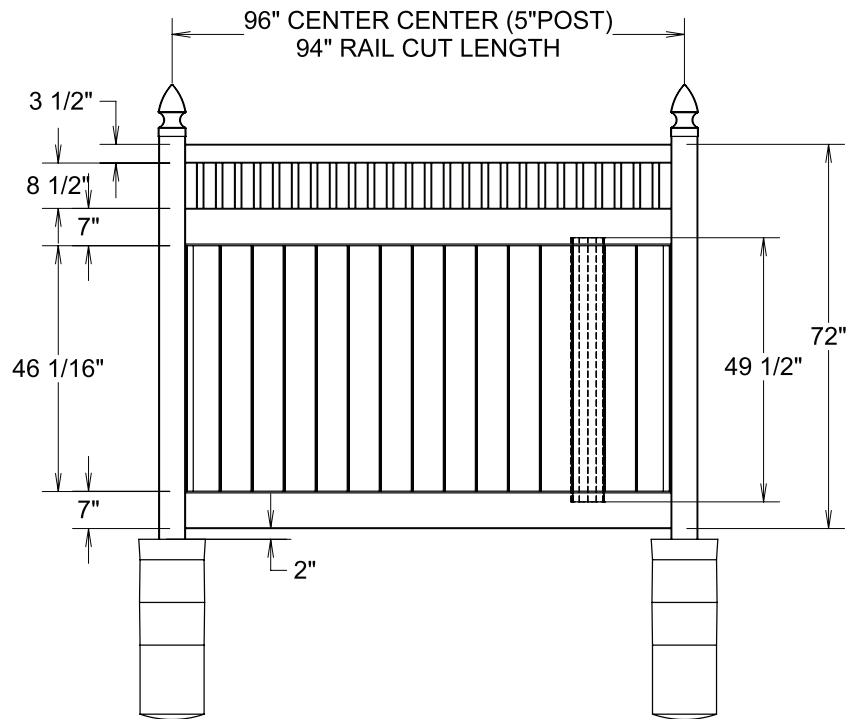

FENCE PANEL