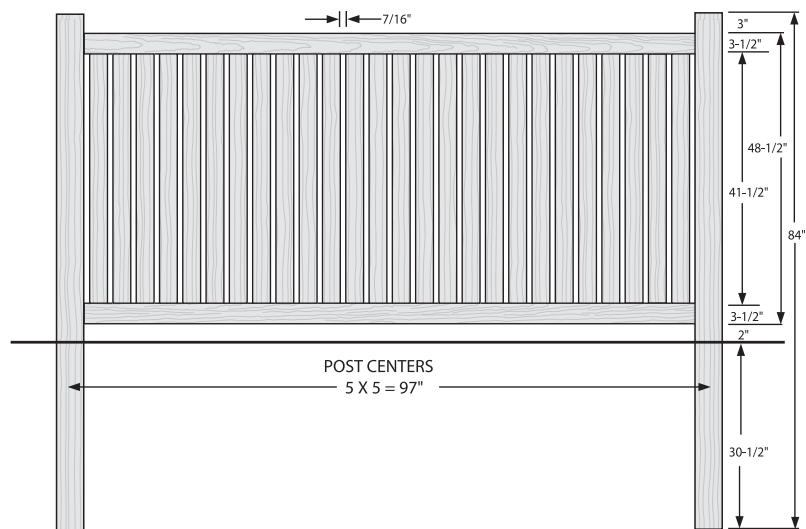

DESCRIPTION	WEATHERED BLEND		SIERRA BLEND		BRAZILIAN BLEND		ARCTIC BLEND	
	QTY	SKU	QTY	SKU	QTY	SKU	QTY	SKU
4' x 8' Folly Semi-Private 3" Panel (48"H)		630899		630276		631499		630923
5" x 5" x 84" Corner Post		648491		648506		648488		648487
5" x 5" x 84" Line Post		648464		648465		648461		648459
5" x 5" x 84" End Post		648530		648531		648526		648525
5" x 5" Pyramid Post Cap		410869		410868		410865		410863
5" x 5" New England Post Cap		410880		410879		410875		410872
4' Folly Semi-Private 3" Gate Kit		630842		630291		631591		630880
4' x 50" Folly Semi-Private 3" Gate		630902		630285		631618		630926
Gate Extension Kit (Builds up to 72 in. Wide Gate)*						629187		
5" x 5" x 94" Gate Post Insert						404781		

*Gate kit must also be ordered

WALK GATE

FENCE PANEL

MATERIAL PER SECTION

QTY	ITEM	DIMENSION
1	Routed Top Rail with Steel	2" x 4" x 95 1/2"
1	Routed Bottom Rail with Steel	2" x 4" x 95 1/2"
26	Picket	7/8" x 3" x 48"