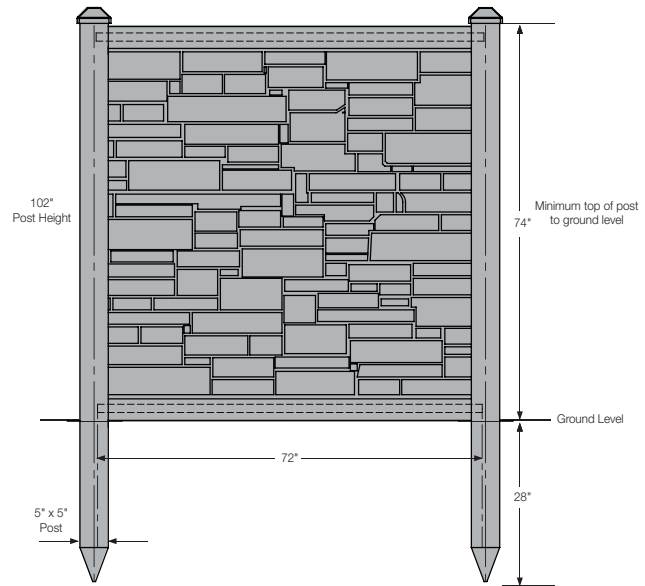

FENCE PANEL

MATERIAL PER SECTION

DESCRIPTION	BEIGE GRANITE		BROWN GRANITE		DARK BROWN GRANITE		GRAY GRANITE		DARK GRAY GRANITE	
	QTY	SKU	QTY	SKU	QTY	SKU	QTY	SKU	QTY	SKU
Cut Panel						408071				
1" Gap Filler		643314		643316		643317		643320		643315
2" Gap Filler		643322		643324		643325		643328		643323
Bracket						408039				
6' Concrete Mount LP						652136				
6' Concrete Mount EP						652137				
6' Concrete Mount CP						652138				
6' Concrete Mount GP						652139				
Hinge						410305				
Latch						408079				
Screw						408055				
5" Traverse Latch for Molded Fence						73058341