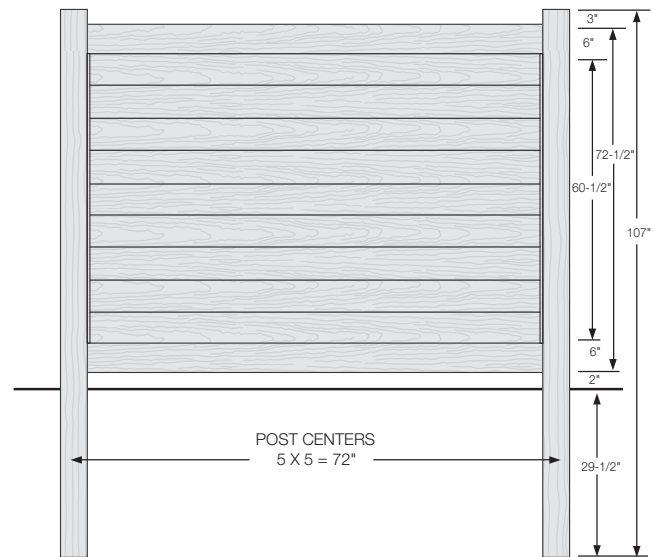

PREMIUM | 6' X 6' MADISON

HORIZONTAL PRIVACY | ELEMENT LX PREMIUM RAIL

DESCRIPTION	WEATHERED BLEND		SIERRA BLEND		BRAZILIAN BLEND		ARCTIC BLEND	
	QTY	SKU	QTY	SKU	QTY	SKU	QTY	SKU
6' x 6' Madison Horizontal Panel (72½"H)		642133		642132		642131		642130
5" x 5" x 107" Corner Post		642183		642180		642177		642174
5" x 5" x 107" Line Post		642184		642181		642178		642175
5" x 5" x 107" End Post		642185		642182		642179		642176
5" x 5" Pyramid Post Cap		410869		410868		410865		410863
5" x 5" New England Post Cap		410880		410879		410875		410872
6' Madison Horizontal Gate Kit		642063		642062		642061		642060
6' x 50½" Madison Horizontal Gate		642089		642088		642087		642086
Gate Extension Kit (Builds up to 70" Gate)*						629133		
5" x 5" x 106" Gate Post Insert						400466		

*Gate kit must also be ordered

GATE

FENCE PANEL

MATERIAL PER SECTION

RAIL PROFILE

QTY	ITEM	DIMENSION
2	Top/Bottom Rail with Steel	2" x 6" x 71"
4	Lock Rings	N/A
9	T&G Boards	7/8" x 7" x 66 1/2"
2	Aluminum End Channel	1" x 1½" x 60½"