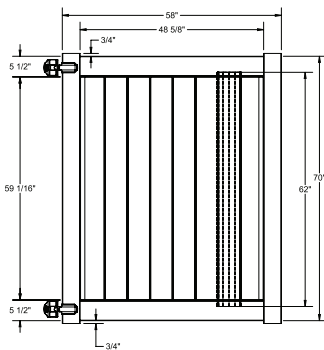

DRIVE GATE

MATERIAL PER SECTION

QTY	ITEM	DIMENSION
2	Rails w/ Lock Tabs	1 1/2" x 5 1/2" x 95"
15	T&G	7/8" x 6" x 62 1/4"
2	U-Channel	1.01" x 1.20" x 59"
1	Aluminum Rail Stiffener	1 1/4" x 1 1/8" x 93"

RAIL PROFILE