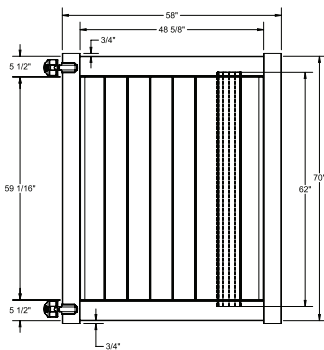

Note: Gates uses 6" T&G for Coastal Cedar, Mesquite, and Weathered Aspen.

WALK GATE

FENCE PANEL

DRIVE GATE

MATERIAL PER SECTION

QTY	ITEM	DIMENSION
2	Pocket Rail	1 1/2" x 5 1/2" x 95"
6	T&G	7/8" x 11.3" x 62 1/4"
2	U-Channel	7/8" x 1 1/4" x 59"
1	Rail Stiffener	1 1/4" x 1.69" x 93"