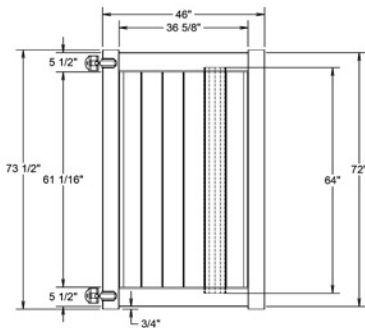

SELECT | 6' X 8' NEWBURY

SOLID VERTICAL PRIVACY | VERTEX GRAND RAIL

DESCRIPTION	COASTAL CEDAR		CYPRESS	
	QTY	SKU	QTY	SKU
6' x 8' Newbury Solid Vertical Privacy Panel (72") (ET)		73056902		73028034
5" x 5" x 108" Line Post (ET)		73056917		73028010
5" x 5" x 108" Corner Post (ET)		73056918		73028008
5" x 5" x 108" End Gate Post (ET)		73056919		73028009
5" x 5" Pyramid Post Cap		73056835		73013829
5" x 5" New England Post Cap		73045008		73045007
6' x 46" Newbury Solid Vertical Privacy Walk Gate		73056900		73025976
6' x 58" Newbury Solid Vertical Privacy Drive Gate		73056901		73025990
5" x 5" x 106" Gate Post Insert	400466			

qs QuickShip available in White only. Applies to: Fence Panels; Line, Corner, End and Gate Posts; and 4' and 5' Wide Gates.

WALK GATE