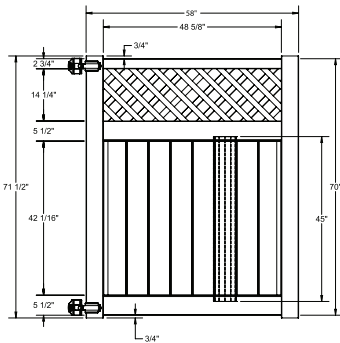

QS QuickShip available in White and Sand only. Applies to: Fence Panels; Line, Corner, End and Gate Posts; and 4' and 5' Wide Gates.

WALK GATE

FENCE PANEL

DRIVE GATE

MATERIAL PER SECTION

QTY	ITEM	DIMENSION
1	Top Rail	1 3/4" x 2 3/4" x 70"
2	Mid and Bottom Rails	1 3/4" x 5 1/2" x 70"
11	T&G Boards	7/8" x 6" x 45"
2	U-Channel Rail	1.02" x 1.379" x 42 1/2"
1	Classic Diamond Lattice	17" x 70"