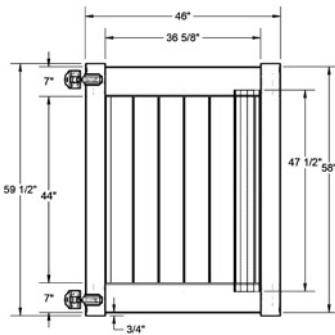

STANDARD | 5' X 8' NEWBURY

SOLID VERTICAL PRIVACY | ELEMENT RESERVE RAIL

DESCRIPTION	WHITE	
	QTY	SKU
5' x 8' Newbury Solid Vertical Privacy Panel (58"H) (QR)		73014721
5" x 5" x 96" Line Post (QR)		73024002
5" x 5" x 96" Corner Post (QR)		73024004
5" x 5" x 96" End Post (QR)		73024003
5" x 5" Pyramid Post Cap		73003093
5" x 5" Internal Post Cap		73007092
5" x 5" New England Post Cap		73045003
4' x 46" Newbury Solid Vertical Privacy Walk Gate		73025004
4' x 58" Newbury Solid Vertical Privacy Drive Gate		73025005
5" x 5" x 82" Gate Post Insert		73003718

QS QuickShip available in White and Sand only. Applies to: Fence Panels; Line, Corner, End and Gate Posts; and 4' and 5' Wide Gates.

WALK GATE