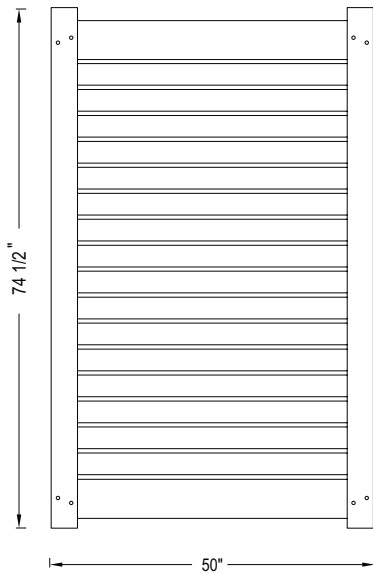

PREMIUM | 6' X 8' LARGO

SEMI-PRIVATE HORIZONTAL

DESCRIPTION	WEATHERED BLEND		SIERRA BLEND		BRAZILIAN BLEND		ARCTIC BLEND	
	QTY	SKU	QTY	SKU	QTY	SKU	QTY	SKU
6' x 8' Largo Semi-Private Horizontal Panel (72"H)		638420		638419		638418		638417
5" x 5" x 107" Corner Post		638270		638269		638268		638267
5" x 5" x 107" Line Post		638249		638248		638247		638246
5" x 5" x 107" End Post		638242		638241		638240		638239
5" x 5" Pyramid Post Cap		410869		410868		410865		410863
5" x 5" New England Post Cap		410880		410879		410875		410872
6' Largo Semi-Private Horizontal Gate Kit		638443		638442		638441		638440
6' x 50" Largo Semi-Private Horizontal Gate		638465		638464		638463		638461
Gate Extension Kit (builds up to 60 in. Gate)*						629188		
5" x 5" x 106" Gate Post Insert						400466		

*Gate kit must also be ordered

WALK GATE