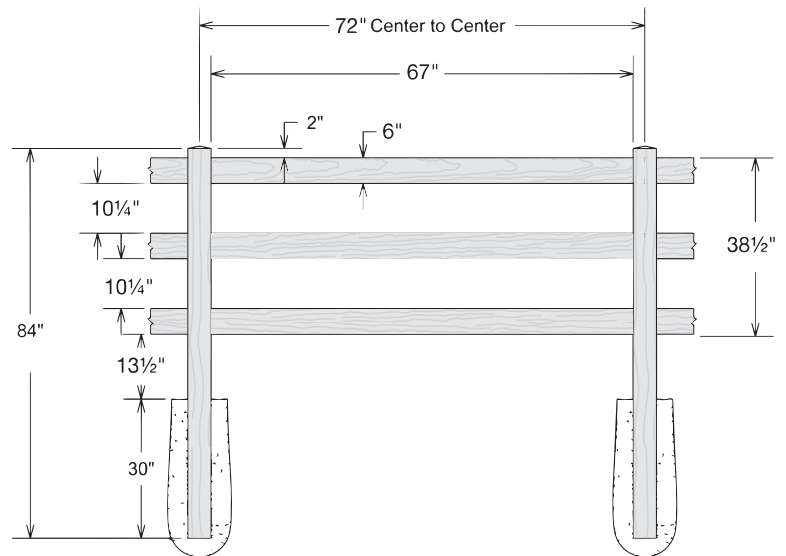

DESCRIPTION	WEATHERED BLEND		SIERRA BLEND		BRAZILIAN BLEND		ARCTIC BLEND	
	QTY	SKU	QTY	SKU	QTY	SKU	QTY	SKU
2" x 6" x 72" Coronado Rail Ribbed Ranch Rail		631422		630250		631421		631420
2" x 6" x 144" Coronado Rail Ribbed Ranch Rail		631425		630251		631424		631423
5" x 5" x 84" 3 Rail Large Corner Post		648653		648652		648651		648650
5" x 5" x 84" 3 Rail Large Line Post		648612		648611		648643		648641
5" x 5" x 84" 3 Rail Large End Post		648656		648615		648614		648613
5" x 5" Pyramid Post Cap		410869		410868		410865		410863
5" x 5" New England Post Cap		410880		410879		410875		410872
Coronado Rail Ribbed Ranch Rail Gate Kit		631662		630224		631656		631659
5" x 5" x 94" Gate Post Insert						404781		

WALK GATE

FENCE PANEL

*Gate Kits do not come with rails, rails are purchased separately and can be cut down to create the gate size desired.