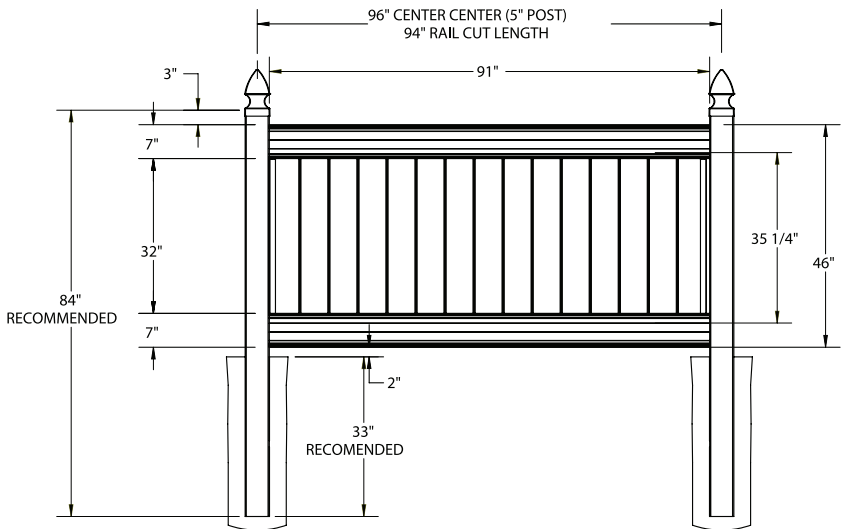

FENCE PANEL