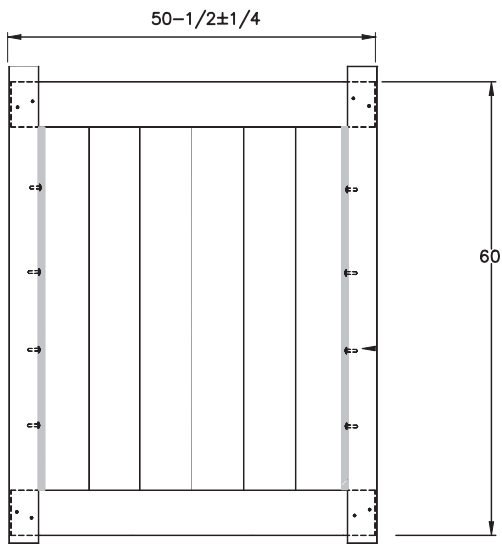

*Gate kit must also be ordered

WALK GATE

FENCE PANEL

MATERIAL PER SECTION

RAIL PROFILE

QTY	ITEM	DIMENSION
2	Rails	2" x 6" x 95"
4	Lock Rings	N/A
2	Steel Stiffeners	92"

QTY	ITEM	DIMENSION
13	T&G Boards	7/8" x 7" x 50 3/4"
2	End Channel	7/8" x 1" x 47 7/8"