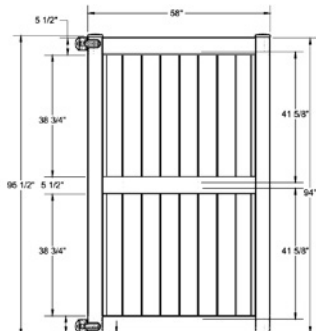

DRIVE GATE

MATERIAL PER SECTION

QTY	ITEM	DIMENSION
2	Rails	1 3/4" x 5 1/2" x 70"
1	Double Slit	1 1/2" x 5 1/2" x 70"
22	T&G Boards	7/8" X 6' X 41 5/8"
4	U-Channels	39 5/8"

RAIL PROFILE