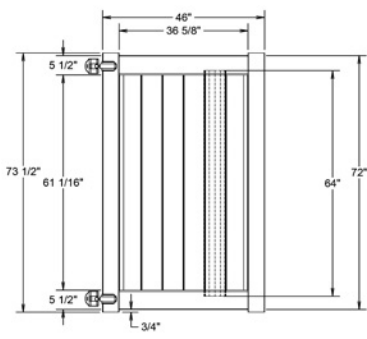

SELECT | 6' X 8' NEWBURY

SOLID VERTICAL PRIVACY | ELEMENT SIGNATURE RAIL

DESCRIPTION	WEATHERED ASPEN		MESQUITE		COASTAL CEDAR		CYPRESS	
	QTY	SKU	QTY	SKU	QTY	SKU	QTY	SKU
6' x 8' Newbury Solid Vertical Privacy Panel (72") (DF)		73058039		73058083		73056846		73043089
5" x 5" x 96" Line Post (DF)		N/A		N/A		73056891		N/A
5" x 5" x 96" Corner Post (DF)		N/A		N/A		73056893		N/A
5" x 5" x 96" End Gate Post (DF)		N/A		N/A		73056892		N/A
5" x 5" x 108" Line Post (DF)		73058036		73058060		73056873		73043900
5" x 5" x 108" Corner Post (DF)		73058034		73058058		73056849		73043901
5" x 5" x 108" End Gate Post (DF)		73058035		73058059		73056871		73043902
5" x 5" Pyramid Post Cap		73053069		73053065		73056835		73013829
5" x 5" New England Post Cap		73053094		73053091		73045008		73045007
6' x 46" Newbury Solid Vertical Privacy Walk Gate		73058037		73058081		73056847		73043903
6' x 58" Newbury Solid Vertical Privacy Drive Gate		73058038		73058082		73056843		73043904
5" x 5" x 106" Gate Post Insert						73003463		

QS QuickShip available in White only. Applies to: Fence Panels; Line, Corner, End and Gate Posts; and 4' and 5' Wide Gates.

WALK GATE