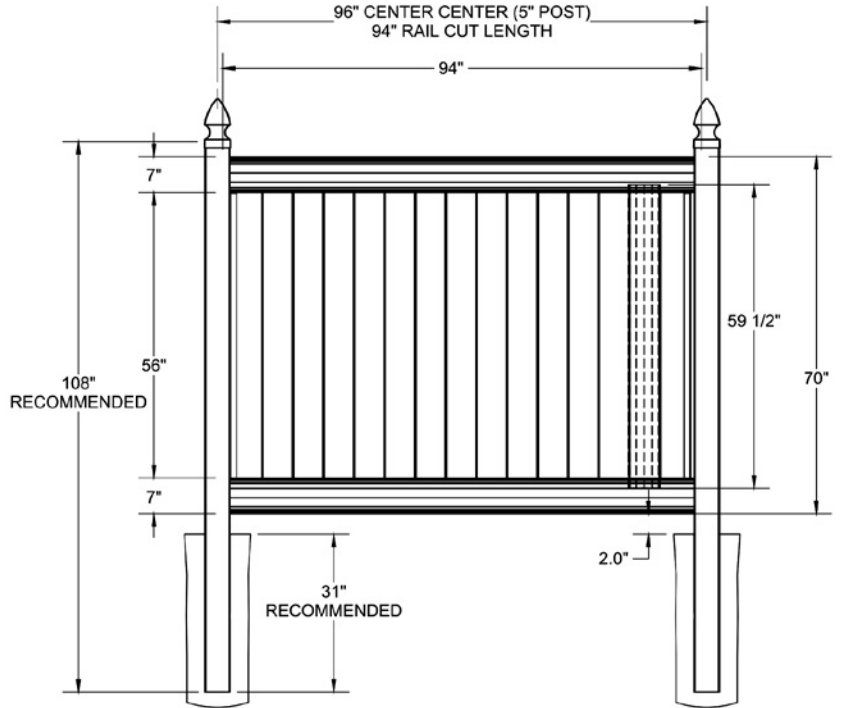

FENCE PANEL