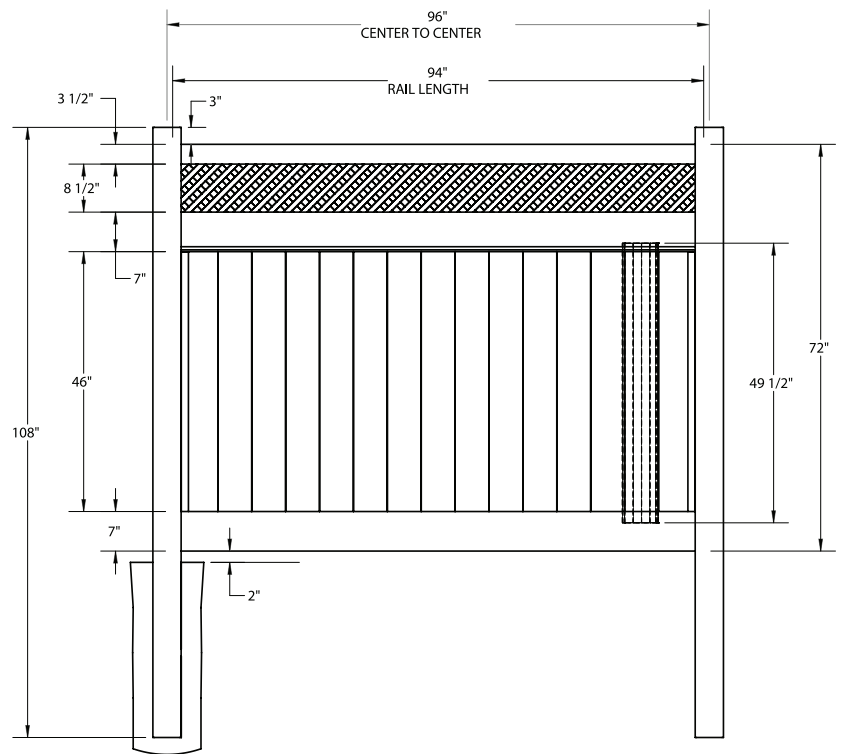

FENCE PANEL