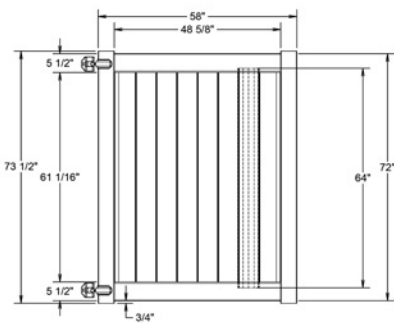

DRIVE GATE

MATERIAL PER SECTION

QTY	ITEM	DIMENSION
2	Rails	1 1/4" x 5 1/2" x 94"
15	T&G Boards	7/8" x 6' x 64"
2	U-Channels	1.02" x 1.379" x 61"
1	Aluminum Rail Stiffener	1.54" x 1.60" x 93"

RAIL PROFILE