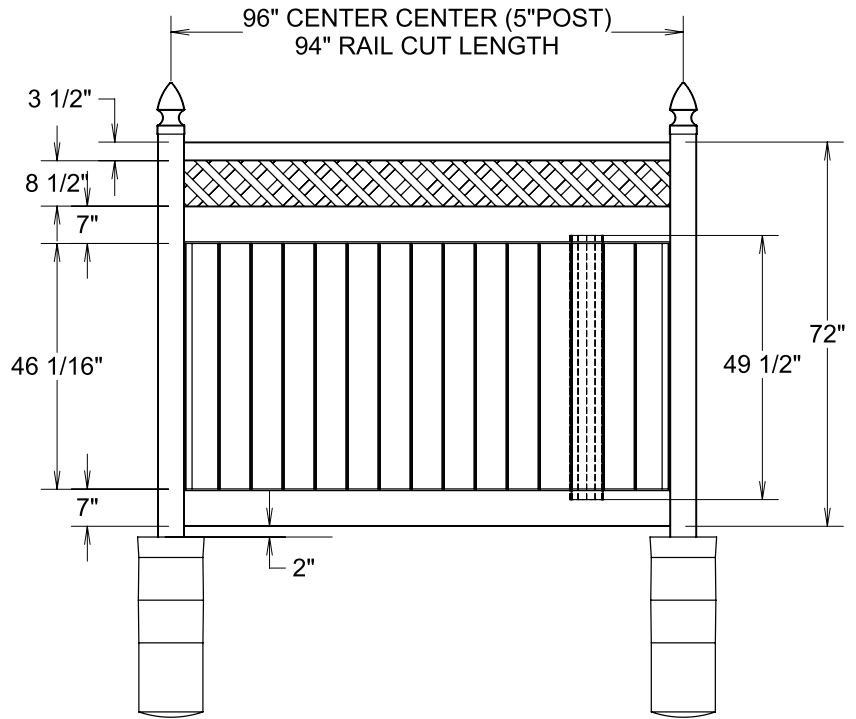

FENCE PANEL