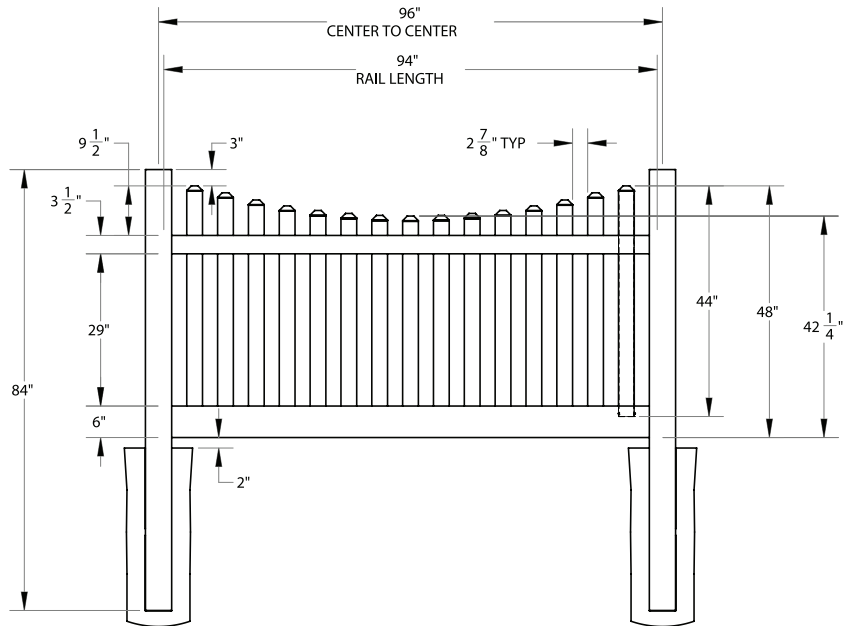

FENCE PANEL