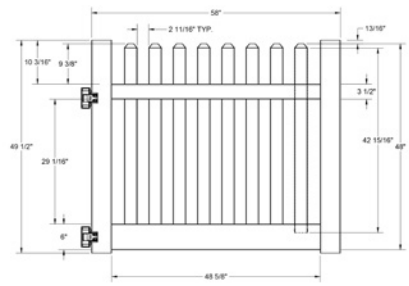

QS QuickShip available in White only. Applies to: Fence Panels; Line, Corner, End and Gate Posts; and 4' and 5' Wide Gates.

WALK GATE

FENCE PANEL

DRIVE GATE

MATERIAL PER SECTION

QTY	ITEM	DIMENSION
1	Top Rail	2" x 3 1/2" x 94"
1	Bottom Rail	2" x 6" x 94"
15	Pickets	7/8" x 3" x 44"
15	Dog-ear Caps	7/8" x 3"