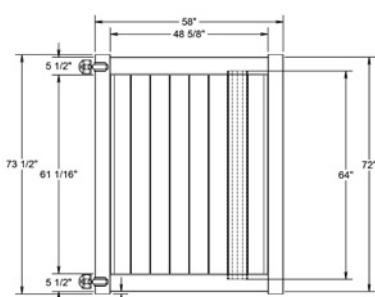

DRIVE GATE

MATERIAL PER SECTION

QTY	ITEM	DIMENSION
2	Decorative Rails	1 3/4" x 5 1/2" x 96"
15	T&G Boards	7/8" 6" x 64"
2	U-Channels	1.02" x 1.379" x 61 1/2"
1	Aluminum Rail Stiffener	1.54" x 1.60" x 93"

RAIL PROFILE