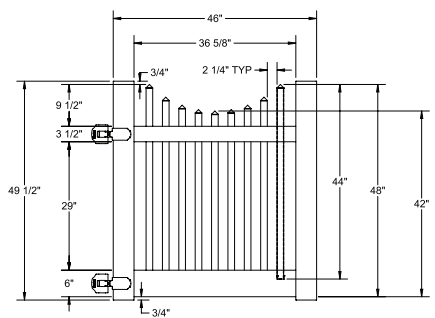

STANDARD | 4' X 8' CAPE COD

CLASSIC PICKET | SCALLOP

DESCRIPTION	WHITE	
	QTY	SKU
4' x 8' Cape Cod Classic Picket Straight Panel (48"H) (B)		73011753
5" x 5" x 84" Line Post (B)		73011754
5" x 5" x 84" Corner Post (B)		73011755
5" x 5" x 84" End Gate Post (B)		73011756
5" x 5" Pyramid Post Cap		73003093
5" x 5" Gothic Post Cap		73003094
5" x 5" New England Post Cap		73045003
4' x 46" Cape Cod Classic Picket Straight Walk Gate		73014749
4' x 58" Cape Cod Classic Picket Straight Drive Gate		73014750
5" x 5" x 82" Gate Post Insert		73003718

QS QuickShip available in White only. Applies to: Fence Panels; Line, Corner, End and Gate Posts; and 4' and 5' Wide Gates.

WALK GATE