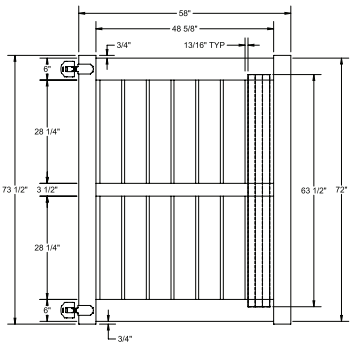

QS QuickShip available in White only. Applies to: Fence Panels; Line, Corner, End and Gate Posts; and 4' and 5' Wide Gates.

WALK GATE

FENCE PANEL

DRIVE GATE

MATERIAL PER SECTION

QTY	ITEM	DIMENSION
1	Mid Rail	2" x 3½" x 94"
2	Rails	2" x 6" x 94"
14	Pickets	¾" x 6" x 63½"
1	Aluminum Insert	1.77" x 1.85" x 93"