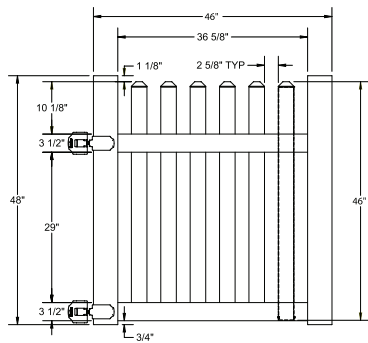

STANDARD | 4 X 6 ROCKPORT

CLASSIC DOG-EAR PICKET | STRAIGHT

DESCRIPTION	WHITE	
	QTY	SKU
4' x 6' Rockport Classic Dog-Ear Picket Straight (46"H)		73014406
4" x 4" x 72" Line Post (AB)		73014409
4" x 4" x 72" Corner Post (AB)		73014410
4" x 4" x 72" End Gate Post (AB)		73014411
4" x 4" Pyramid Post Cap		73003675
4" x 4" Gothic Post Cap		73007083
4" x 4" New England Post Cap		73003670
4' x 46" Rockport Classic Dog-Ear Picket Straight Walk Gate		73025377
4' x 58" Rockport Classic Dog-Ear Picket Straight Drive Gate		73025378

OS QuickShip available in White only. Applies to: Fence Panels; Line, Corner, End and Gate Posts; and 4' and 5' Wide Gates.

WALK GATE