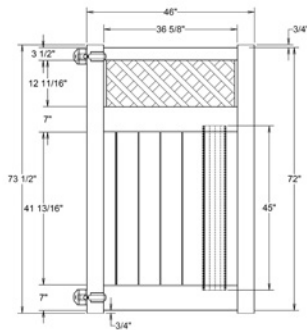

STANDARD | 6' X 8' TYBEE

LATTICE TOP PRIVACY | ELEMENT RESERVE RAIL

DESCRIPTION	WHITE	
	QTY	SKU
6' x 8' Tybee Lattice Top Panel (72"H) (VY)		73024946
5" x 5" x 108" Line Post (VY)		73024915
5" x 5" x 108" Corner Post (VY)		73024893
5" x 5" x 108" End Post (VY)		73024909
5" x 5" Pyramid Post Cap		73003093
5" x 5" Gothic Post Cap		73003094
5" x 5" New England Post Cap		73045003
6' x 46" Tybee Lattice Top Privacy Walk Gate		73024924
6' x 58" Tybee Lattice Top Privacy Drive Gate		73024935
5" x 5" x 106" Gate Post Insert		73003463

QS QuickShip available in White and Sand only. Applies to: Fence Panels; Line, Corner, End and Gate Posts; and 4' and 5' Wide Gates.

WALK GATE