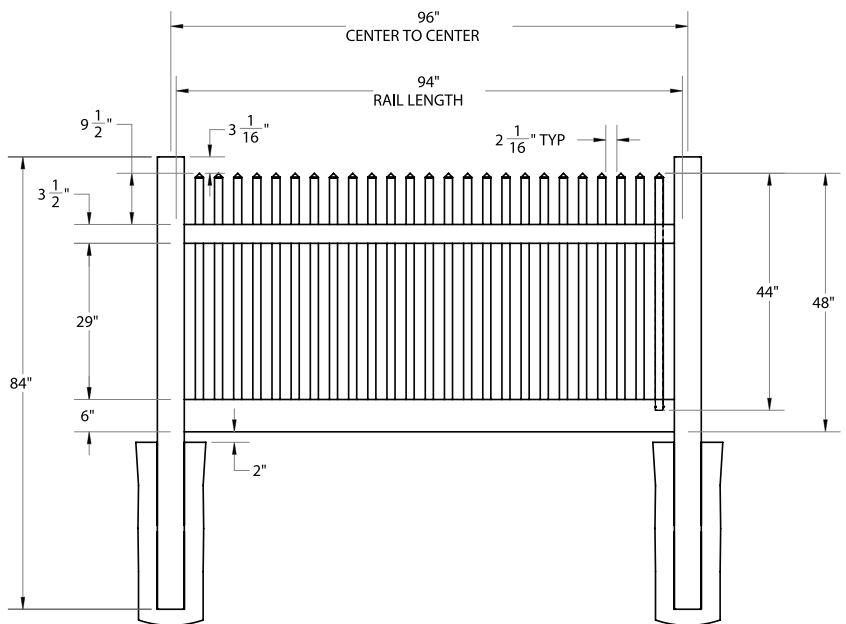

FENCE PANEL