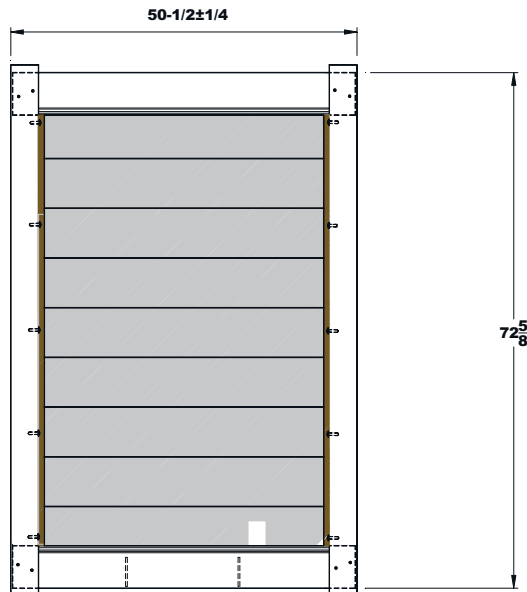

PREMIUM | 6' X 6' MADISON

HORIZONTAL PRIVACY | ELEMENT LX PREMIUM RAIL

DESCRIPTION	WEATHERED BLEND		SIERRA BLEND		BRAZILIAN BLEND		ARCTIC BLEND	
	QTY	SKU	QTY	SKU	QTY	SKU	QTY	SKU
6' x 6' Madison Horizontal Panel (72½"H)		642133		642132		642131		642130
5" x 5" x 107" Corner Post		642183		642180		642177		642174
5" x 5" x 107" Line Post		642184		642181		642178		642175
5" x 5" x 107" End Post		642185		642182		642179		642176
5" x 5" Pyramid Post Cap		410869		410868		410865		410863
5" x 5" New England Post Cap		410880		410879		410875		410872
6' Madison Horizontal Gate Kit		642063		642062		642061		642060
6' x 50½" Madison Horizontal Gate		642089		642088		642087		642086
Gate Extension Kit (Builds up to 70" Gate)*						629133		
5" x 5" x 106" Gate Post Insert						400466		

*Gate kit must also be ordered

GATE

FENCE PANEL

MATERIAL PER SECTION

RAIL PROFILE

QTY	ITEM	DIMENSION
2	Top/Bottom Rail with Steel	2" x 6" x 71"
4	Lock Rings	N/A
9	T&G Boards	7/8" x 7" x 66 1/2"
2	Aluminum End Channel	1" x 1½" x 60½"