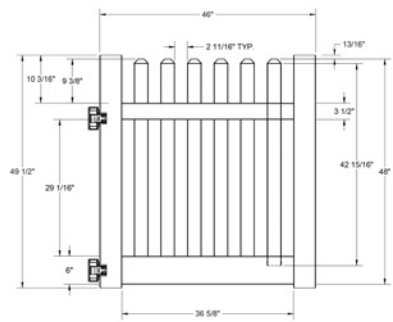

STANDARD | 4' X 8' ROCKPORT

CLASSIC DOG-EAR PICKET | STRAIGHT

DESCRIPTION	WHITE	
	QTY	SKU
4' x 8' Rockport Classic Dog-Ear Picket Straight Panel (48"H) (B)		73011897
5" x 5" x 84" Line Post (B)		73011754
5" x 5" x 84" Corner Post (B)		73011755
5" x 5" x 84" End Gate Post (B)		73011756
5" x 5" Pyramid Post Cap		73003093
5" x 5" Gothic Post Cap		73003094
5" x 5" New England Post Cap		73045003
4' x 46" Rockport Classic Dog-Ear Picket Straight Walk Gate		73014755
4' x 58" Rockport Classic Dog-Ear Picket Straight Drive Gate		73014756
5" x 5" x 82" Gate Post Insert		73003718

QS QuickShip available in White only. Applies to: Fence Panels; Line, Corner, End and Gate Posts; and 4' and 5' Wide Gates.

WALK GATE