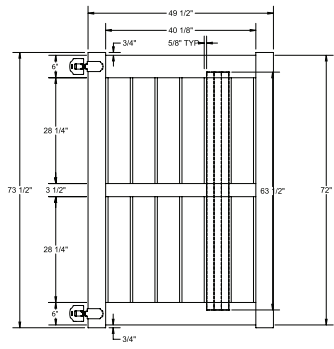

STANDARD | 6' X 8' HUDSON

SEMI-PRIVATE 6"

DESCRIPTION	WHITE	
	QTY	SKU
6' x 8' Hudson Semi-Private 6" Panel (72"H) (N)		73011561
5" x 5" x 108" Line Post (N)		73011418
5" x 5" x 108" Corner Post (N)		73011419
5" x 5" x 108" End Gate Post (N)		73011420
5" x 5" Pyramid Post Cap		73003093
5" x 5" Gothic Post Cap		73003094
5" x 5" New England Post Cap		73045003
6' x 49½" Hudson Semi-Private 6" Walk Gate		73024162
6' x 62½" Hudson Semi-Private 6" Drive Gate		73024163
5" x 5" x 106" Gate Post Insert		73003463

QS QuickShip available in White only. Applies to: Fence Panels; Line, Corner, End and Gate Posts; and 4' and 5' Wide Gates.

WALK GATE