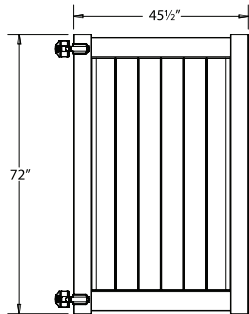

SELECT | 6' X 8' NEWBURY

SOLID VERTICAL PRIVACY | ELEMENT BASE RAIL

DESCRIPTION	COASTAL CEDAR		MESQUITE		WEATHERED ASPEN	
	QTY	SKU	QTY	SKU	QTY	SKU
6' x 8' Newbury Solid Vertical Privacy Panel (70"H) (ZH)		73055477		73055478		73055479
5" x 5" x 96" Line Post (ZH)		73051801		73051795		73051906
5" x 5" x 96" Corner Post (ZH)		73051799		73051793		73051902
5" x 5" x 96" End Post (ZH)		73051800		73051794		73051904
5" x 5" x 108 Line Post (ZH)		73051798		73051778		73055536
5" x 5" x 108 Corner Post (ZH)		73051796		73051776		73055537
5" x 5" x 108 End Post (ZH)		73051797		73051777		73055538
5" x 5" Pyramid Post Cap		73053064		73053065		73053069
5" x 5" New England Post Cap		73053088		73053091		73053094
6' x 46" Newbury Solid Vertical Privacy Walk Gate		73056761		73056763		73056759
6' x 58" Newbury Solid Vertical Privacy Drive Gate		73056762		73056764		73056760
5" x 5" x 106" Gate Post Insert				73003463		

WALK GATE