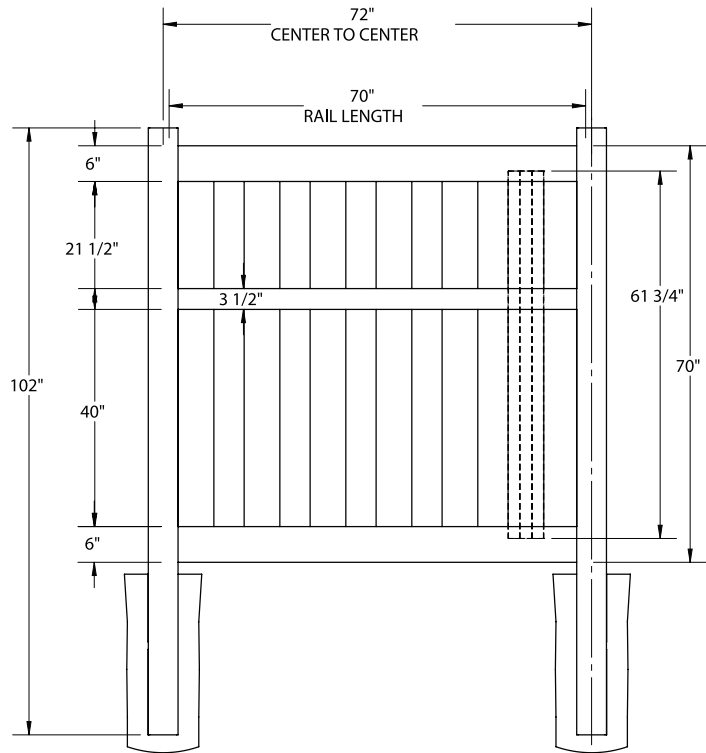

FENCE PANEL