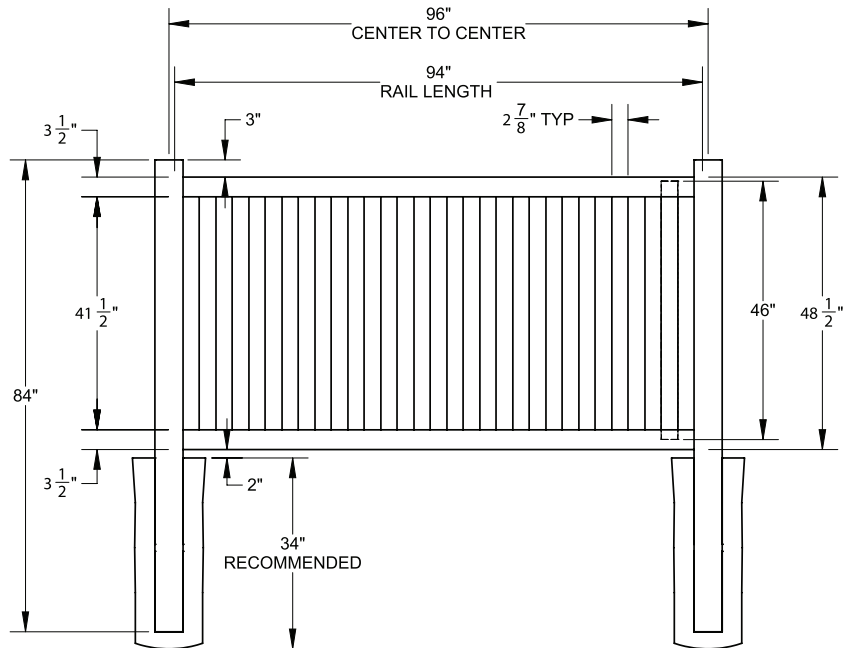

FENCE PANEL