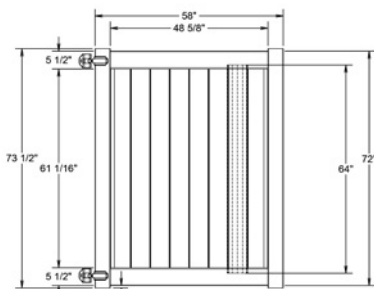

qs QuickShip available in White only. Applies to: Fence Panels; Line, Corner, End and Gate Posts; and 4' and 5' Wide Gates.

WALK GATE

FENCE PANEL

DRIVE GATE

MATERIAL PER SECTION

QTY	ITEM	DIMENSION
2	Rails	2" x 7" x 94"
15	GlideLock Boards	7/8" x 6" x 61 1/2"
2	U-Channels	7/8" x 1 3/8" x 58.37"