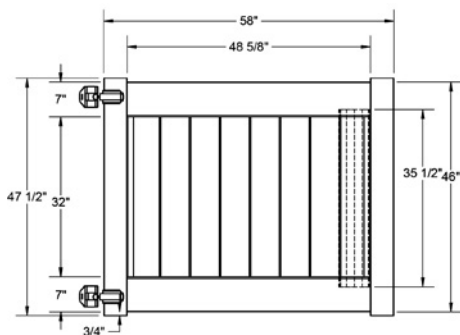

DRIVE GATE

MATERIAL PER SECTION

QTY	ITEM	DIMENSION
2	Rails	1 3/4" x 7" x 94"
15	T&G Boards	7/8" x 6' x 38"
2	U-Channels	35 1/8"

RAIL PROFILE