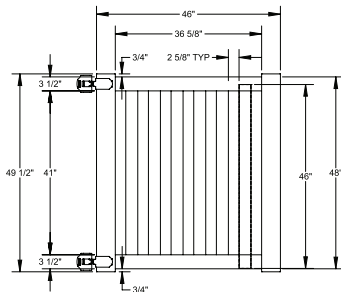

STANDARD | 4' X 6' NORWALK

CLOSED PICKET | 2 RAIL

DESCRIPTION	WHITE	
	QTY	SKU
4' x 6' Norwalk Closed Picket 2 Rail Panel (46"H) (AC)		73014450
5" x 5" x 84" Corner Post (AC)		73060022
5" x 5" x 84" Line Post (AC)		73060024
5" x 5" x 84" End Post (AC)		73060023
5" x 5" Pyramid Post Cap		73003093
5" x 5" Internal Post Cap		73007092
5" x 5" New England Post Cap		73045003
4' x 46" Norwalk Closed Picket 2 Rail Gate		73014767
4' x 58" Norwalk Closed Picket 2 Rail Gate		73014768
5" x 5" x 84" Gate Post Insert		73003463

OS QuickShip available in White only. Applies to: Fence Panels; Line, Corner, End and Gate Posts; and 4' and 5' Wide Gates.

WALK GATE