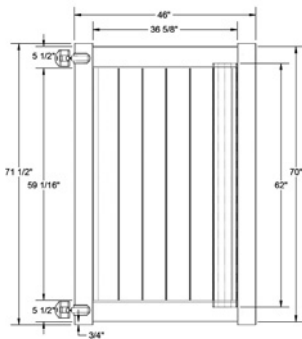

STANDARD | 6' X 8' NEWBURY

SOLID VERTICAL PRIVACY | ELEMENT SIGNATURE RAIL

DESCRIPTION	WHITE		SAND		CLAY	
	QTY	SKU	QTY	SKU	QTY	SKU
6' x 8' Newbury Solid Vertical Privacy Panel (70"H) (DE/Z)		73014727		73014728		73053814
5" x 5" x 78" Line Post (DE/Z)		73045792		N/A		N/A
5" x 5" x 78" Corner Post (DE/Z)		73045793		N/A		N/A
5" x 5" x 78" End Gate Post (DE/Z)		73045794		N/A		N/A
5" x 5" x 108" Line Post (DE)		73024020		73024023		73053811
5" x 5" x 108" Corner Post (DE)		73024022		73024025		73053813
5" x 5" x 108" End Gate Post (DE)		73024021		73024024		73053812
5" x 5" Pyramid Post Cap		73003093		73003769		73054107
5" x 5" Internal Post Cap		73007092		73007093		73024884
5" x 5" New England Post Cap		73045003		73045004		73054108
6' x 46" Newbury Solid Vertical Privacy Walk Gate		73025125		73025131		73053809
6' x 58" Newbury Solid Vertical Privacy Drive Gate		73025126		73025132		73053810
5" x 5" x 106" Gate Post Insert				73003463		

QS QuickShip available in White and Sand only. Applies to: Fence Panels; Line, Corner, End and Gate Posts; and 4' and 5' Wide Gates.

WALK GATE