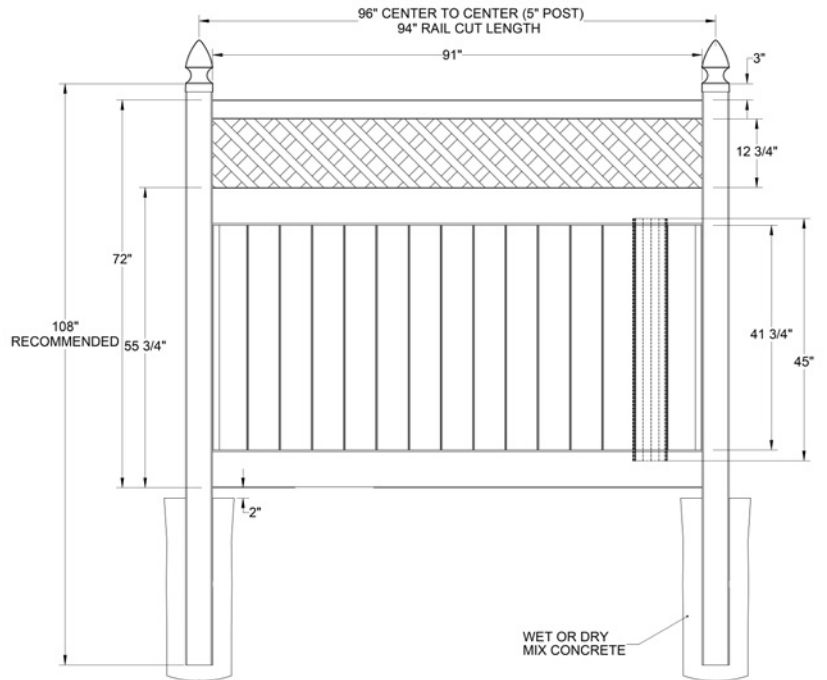

FENCE PANEL