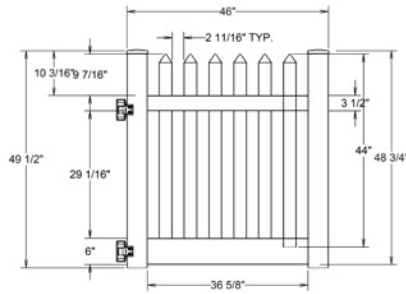

STANDARD | 4' X 8' NANTUCKET

CLASSIC SPADE PICKET | STRAIGHT

DESCRIPTION	WHITE	
	QTY	SKU
4' x 8' Nantucket Classic Spade Picket Straight Panel (48"H) (B)		73011981
5" x 5" x 84" Line Post (B)		73011754
5" x 5" x 84" Corner Post (B)		73011755
5" x 5" x 84" End Gate Post (B)		73011756
5" x 5" Pyramid Post Cap		73003093
5" x 5" Gothic Post Cap		73003094
5" x 5" New England Post Cap		73045003
4' x 46" Nantucket Classic Spade Picket Straight Walk Gate		73014765
4' x 58" Nantucket Classic Spade Picket Straight Drive Gate		73014766
5" x 5" x 82" Gate Post Insert		73003718

QS QuickShip available in White only. Applies to: Fence Panels; Line, Corner, End and Gate Posts; and 4' and 5' Wide Gates.

WALK GATE