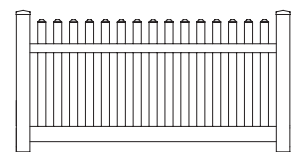

Straight

Post Caps & Hardware Available

See Accessories and Hardware PDF for more information and product offerings.

Not all colors available in all heights and widths, see specific product page for exact details.