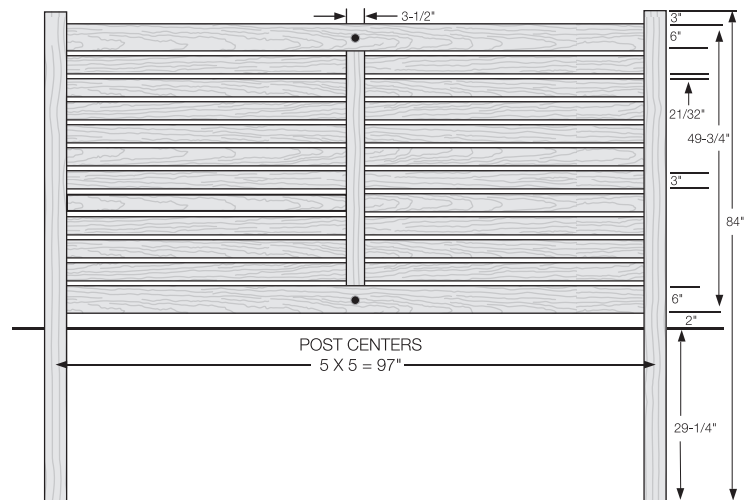

PREMIUM | 4' X 8' LARGO

SEMI-PRIVATE HORIZONTAL

DESCRIPTION	WEATHERED BLEND		SIERRA BLEND		BRAZILIAN BLEND		ARCTIC BLEND	
	QTY	SKU	QTY	SKU	QTY	SKU	QTY	SKU
4' x 8' Largo Semi-Private Horizontal Panel (48"H)		638405		638404		638403		638402
5" x 5" x 84" Corner Post		638197		638196		638175		638174
5" x 5" x 84" Line Post		638183		638182		638181		638179
5" x 5" x 84" End Post		638144		638143		638132		638131
5" x 5" Pyramid Post Cap		410869		410868		410865		410863
5" x 5" New England Post Cap		410880		410879		410875		410872
4' Largo Semi-Private Horizontal Gate Kit		638429		638428		638427		638426
4' x 50" Largo Semi-Private Horizontal Gate		638447		638446		638425		638424
Gate Extension Kit (builds up to 60 in. gate)*						629188		
5" x 5" x 94" Gate Post Insert						404781		

*Gate kit must also be ordered

WALK GATE

FENCE PANEL

MATERIAL PER SECTION

QTY	ITEM	DIMENSION	QTY	ITEM	DIMENSION
2	Top/Bottom Rail with Steel	2" x 6" x 95"	10	Picket Crimped	7/8" x 3" x 96"
1	Mid Brace	2" x 4" x 41 1/32"	4	Lock Rings	N/A