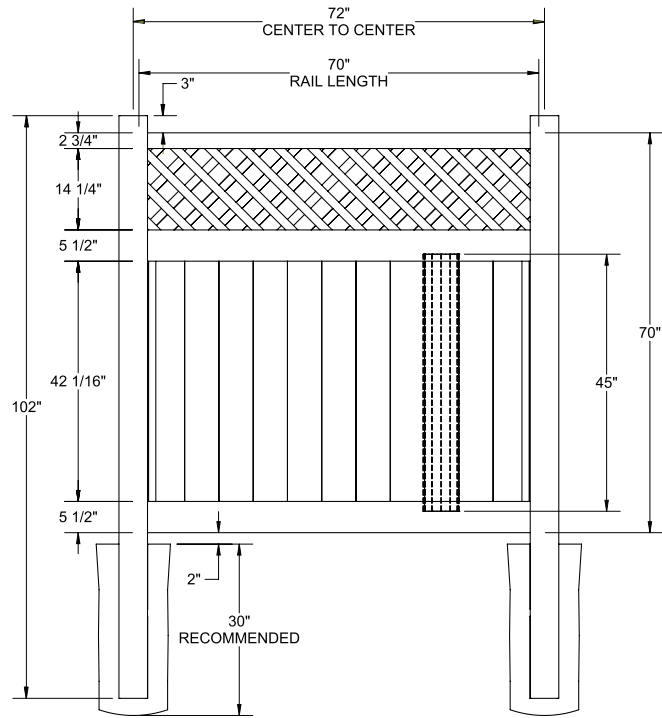

FENCE PANEL