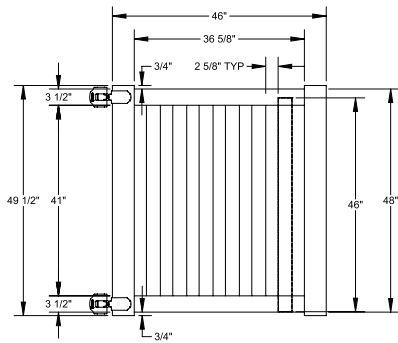

STANDARD | 4' X 8' NORWALK

CLOSED PICKET | 2 RAIL

DESCRIPTION	WHITE	
	QTY	SKU
4' x 8' Norwalk Closed Picket 2 Rail Panel (48½"H) (C)		73012319
5" x 5" x 84" Corner Post (C)		73012187
5" x 5" x 84" Line Post (C)		73012186
5" x 5" x 84" End Post (C)		73012188
5" x 5" Pyramid Post Cap		73003093
5" x 5" Internal Post Cap		73007092
5" x 5" New England Post Cap		73045003
4' x 46" Norwalk Closed Picket 2 Rail Gate		73014767
4' x 48" Norwalk Closed Picket 2 Rail Gate		73014768

qs QuickShip available in White, Sand and Gray. Applies to: Fence Panels; Line, Corner, End and Gate Posts; and 4' and 5' Wide Gates.

WALK GATE