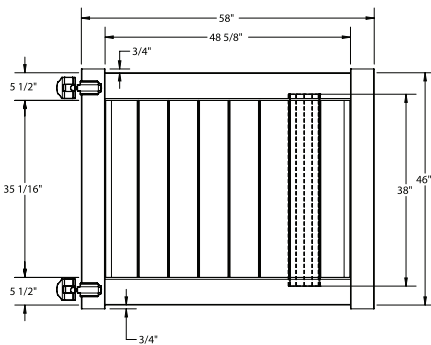

DRIVE GATE

MATERIAL PER SECTION

QTY	ITEM	DIMENSION
2	Rails	1 3/4" x 5 1/2" x 70"
11	T&G Boards	7/8" x 6' x 38"
2	U-Channels	1.02" x 1.379" x 36.375"

RAIL PROFILE