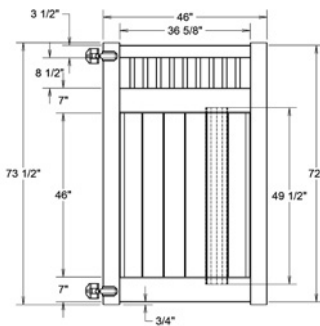

STANDARD | 6' X 8' CHESAPEAKE

CLOSED SPINDLE PRIVACY | ELEMENT RESERVE RAIL

DESCRIPTION	WHITE	
	QTY	SKU
6' x 8' Chesapeake Closed Spindle Privacy Panel (72") (DL)		73040162
5" x 5" x 108" Line Post (DL)		73040163
5" x 5" x 108" Corner Post (DL)		73040164
5" x 5" x 108" End Post (DL)		73040165
5" x 5" Pyramid Post Cap		73003093
5" x 5" Internal Post Cap		73007092
5" x 5" New England Post Cap		73045003
6' x 46" Chesapeake Closed Spindle Privacy Walk Gate		73040166
6' x 58" Chesapeake Closed Spindle Privacy Drive Gate		73040167
5" x 5" x 106" Gate Post Insert		73003463

qs QuickShip available in White only. Applies to: Fence Panels; Line, Corner, End and Gate Posts; and 4' and 5' Wide Gates.

WALK GATE