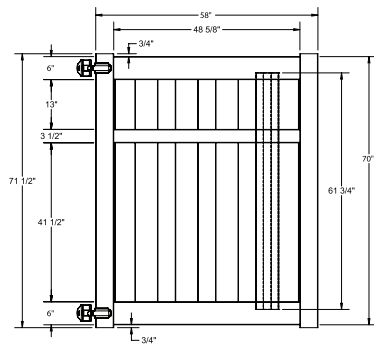

Note: Images shown are pool code fence.

WALK GATE

FENCE PANEL

DRIVE GATE

MATERIAL PER SECTION

QTY	ITEM	DIMENSION
2	Rails	2" x 6" x 70"
1	Mid-Rail	2" x 3 1/2" x 70"
12	Boards	.55" x 6" x 61 3/4"

STANDARD | 6' X 8' MONTAUK