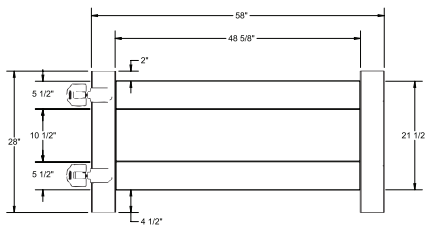

DRIVE GATE

MATERIAL PER SECTION

QTY	ITEM	DIMENSION
2	Rails	1½" x 5½" x 96"
2	Posts	5" x 5" x 60"