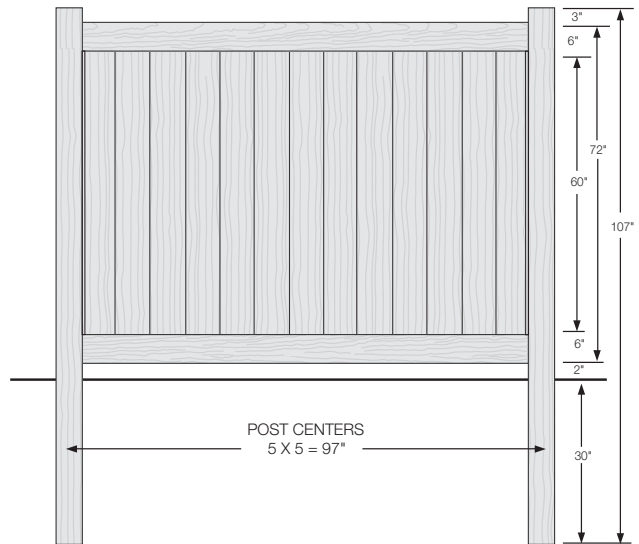

PREMIUM | 6' X 8' NEWBURY

SOLID VERTICAL PRIVACY | ELEMENT LX PREMIUM RAIL

DESCRIPTION	WEATHERED BLEND		SIERRA BLEND		BRAZILIAN BLEND		ARCTIC BLEND	
	QTY	SKU	QTY	SKU	QTY	SKU	QTY	SKU
6' x 8' Newbury Solid Vertical Privacy Panel (72"H)		630354		630200		630501		630318
5" x 5" x 107" Corner Post		630367		630205		630514		630331
5" x 5" x 107" Line Post		630368		630206		630515		630332
5" x 5" x 107" End Post		630369		630207		630516		630333
5" x 5" Pyramid Post Cap		410869		410868		410865		410863
5" x 5" New England Post Cap		410880		410879		410875		410872
6' Newbury Solid Vertical Privacy Gate Kit		630357		630212		630504		630321
6' x 50½" Newbury Solid Vertical Privacy Gate		630360		630214		630507		630324
Gate Extension Kit (Builds up to 70" Gate)*						629133		
5" x 5" x 106" Gate Post Insert						400466		

*Gate kit must also be ordered

WALK GATE

FENCE PANEL

MATERIAL PER SECTION

QTY	ITEM	DIMENSION
2	Rails	2" x 6" x 95"
4	Lock Rings	N/A
2	Steel Stiffeners	92"

RAIL PROFILE

QTY	ITEM	DIMENSION
13	T&G Boards	7/8" x 7" x 62¾"
2	End Channel	7/8" x 1" x 59½"