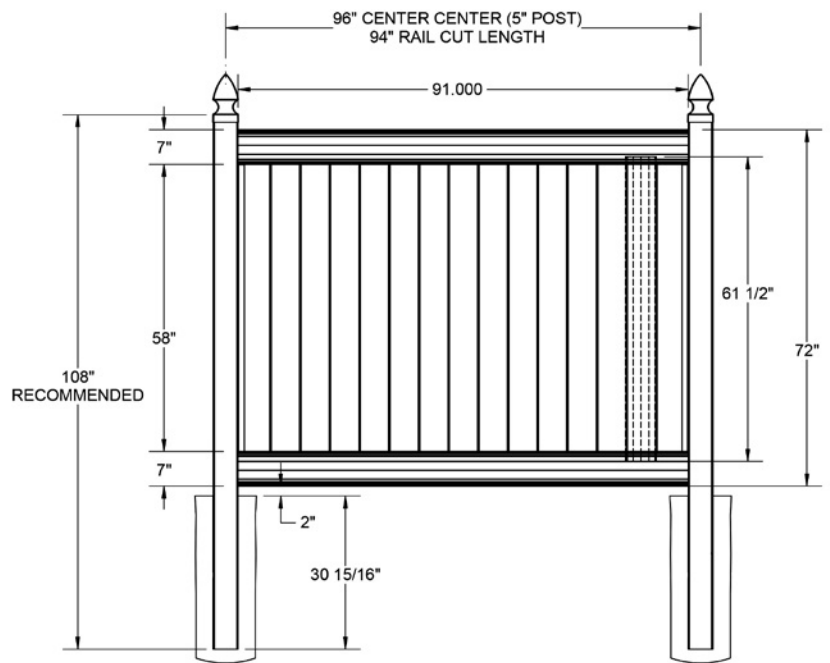

FENCE PANEL