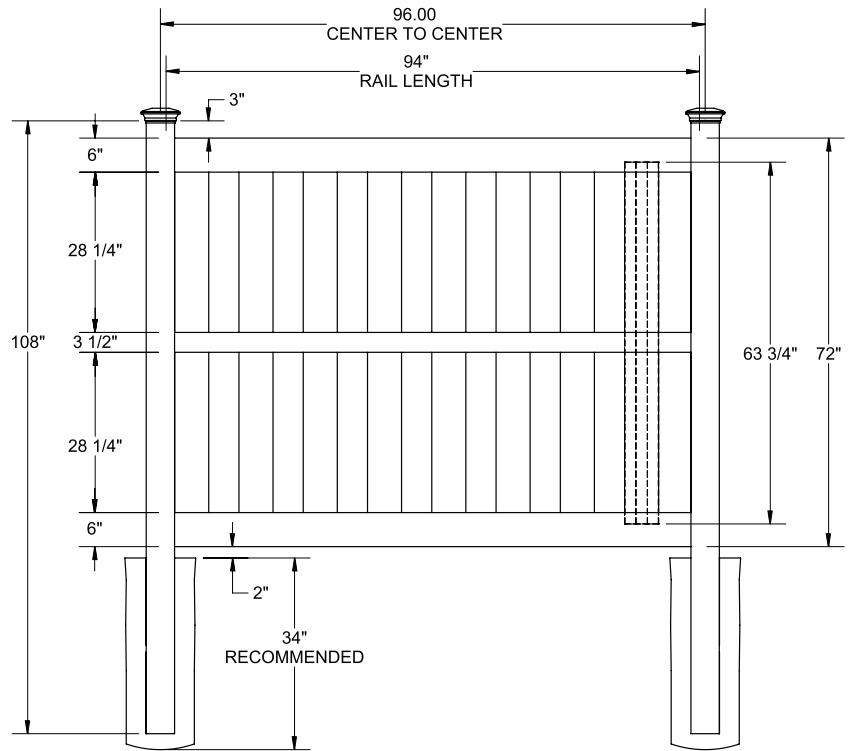

FENCE PANEL