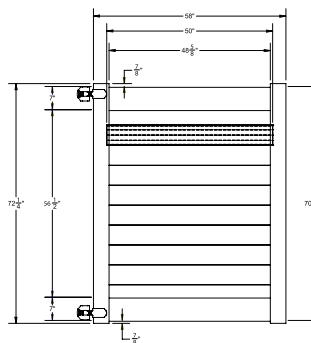

QS QuickShip available in Cypress and Coastal Cedar. Applies to: Fence Panels; Line, Corner, End and Gate Posts; and 4' and 5' Wide Gates.

WALK GATE

FENCE PANEL

DRIVE GATE

MATERIAL PER SECTION

QTY	ITEM	DIMENSION
10	T&G Boards	7/8" x 6" x 66 3/4"
2	U-Channel Post	1" x 1 7/8" x 56 1/2"
2	Rails	1 1/4" x 7" x 70"