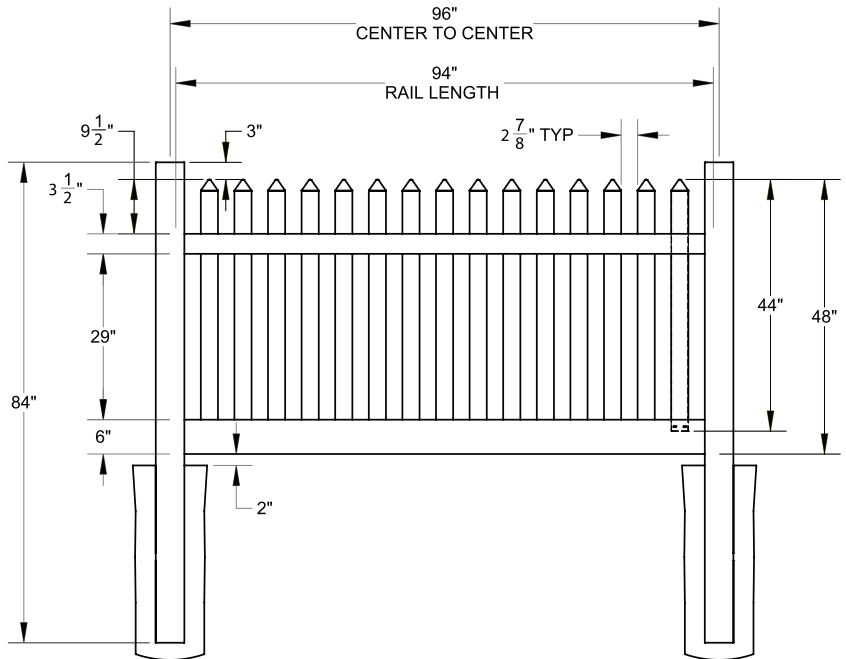

FENCE PANEL