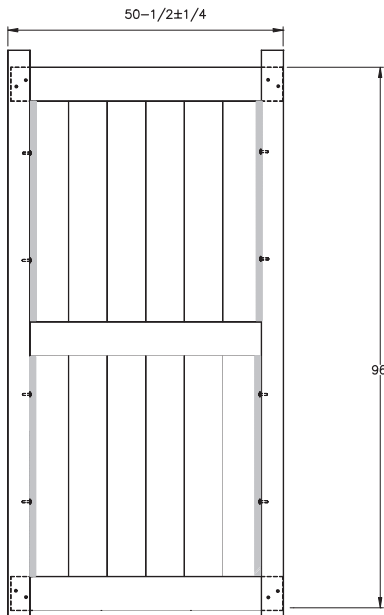

WALK GATE

FENCE PANEL

MATERIAL PER SECTION

QTY	ITEM	DIMENSION
1	Molded Mid Rail with Steel	2" x 6" x 95"
2	Top/Bottom Rail with Steel	2" x 6" x 95"
6	Lock Rings	N/A

RAIL PROFILE

QTY	ITEM	DIMENSION
13	T&G Boards	7/8" x 7" x 41 7/8"
2	End Channel	7/8" x 1" x 47 7/8"