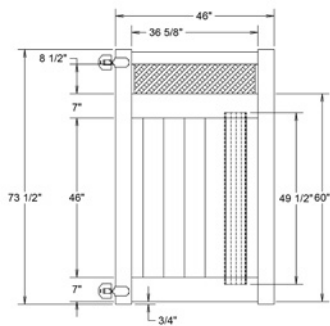

STANDARD | 6' X 8' TYBEE

LATTICE TOP PRIVACY | VERTEX GRAND RAIL

DESCRIPTION	WHITE	
	QTY	SKU
6' x 8' Tybee Lattice Top Panel (72"H) (GU)		73028037
5" x 5" x 108" Line Post (GU)		73028027
5" x 5" x 108" Corner Post (GU)		73028021
5" x 5" x 108" End Gate Post (GU)		73028024
5" x 5" Pyramid Post Cap		73003093
5" x 5" Gothic Post Cap		73003094
5" x 5" New England Post Cap		73045003
6' x 46" Tybee Lattice Top Privacy Walk Gate		73025981
6' x 58" Tybee Lattice Top Privacy Drive Gate		73025983
5" x 5" x 106" Gate Post Insert		73003463

QS QuickShip available in White and Sand only. Applies to: Fence Panels; Line, Corner, End and Gate Posts; and 4' and 5' Wide Gates.

WALK GATE