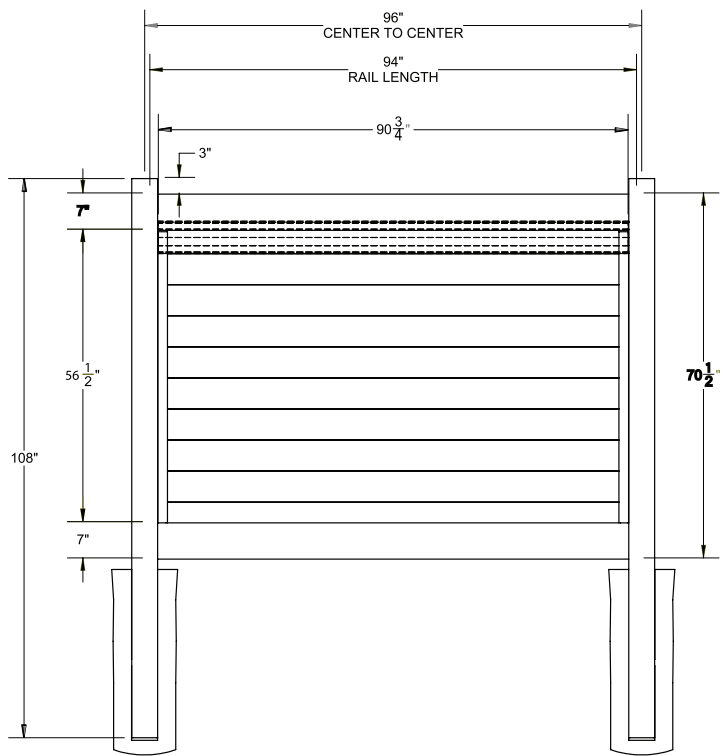

FENCE PANEL