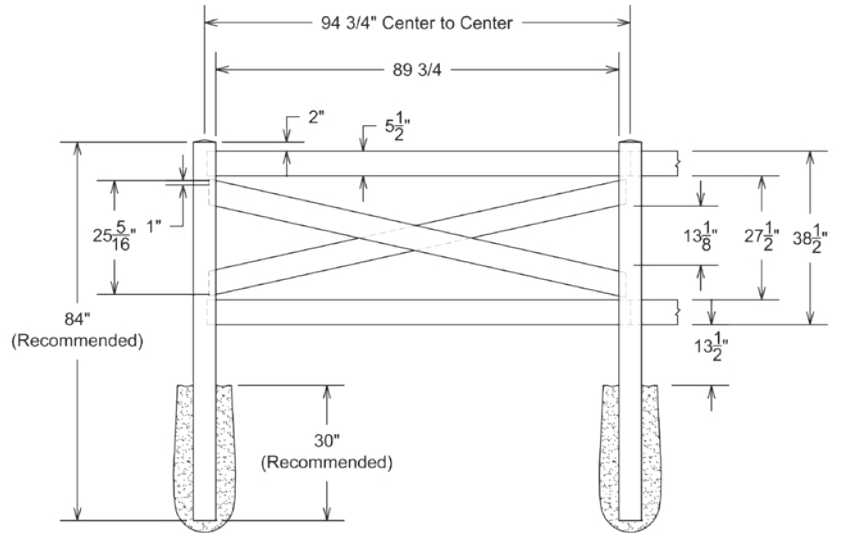

FENCE PANEL