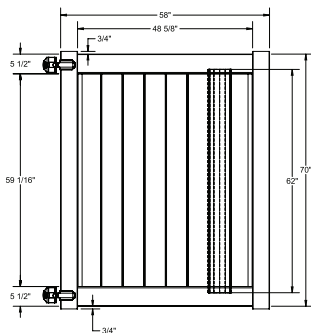

DRIVE GATE

MATERIAL PER SECTION

QTY	ITEM	DIMENSION
2	Rails	1 3/4" x 5 1/2" x 70"
15	T&G Boards	7/8" x 6' x 62"
2	U-Channels	1.02" x 1.379" x 59 1/2"

RAIL PROFILE