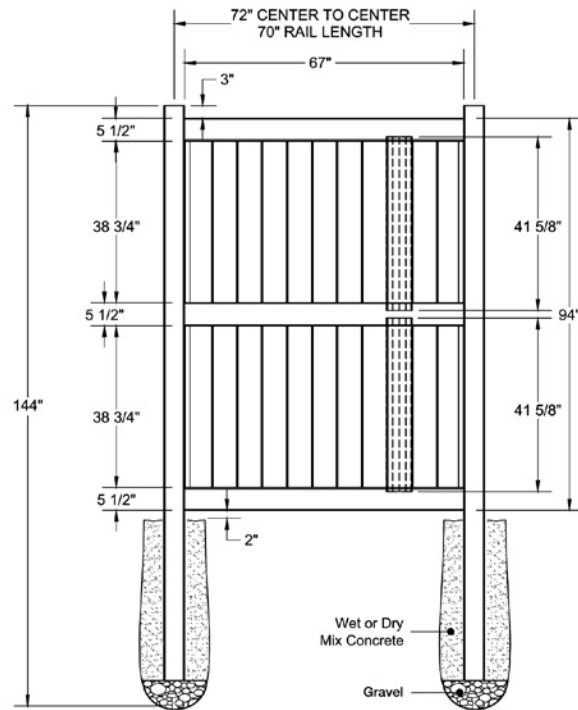

FENCE PANEL