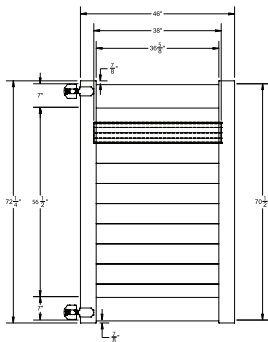

SELECT | 6' X 8' MADISON

HORIZONTAL PRIVACY | ELEMENT RESERVE RAIL

DESCRIPTION	COASTAL CEDAR		CYPRESS	
	QTY	SKU	QTY	SKU
6' x 8' Madison Horizontal Privacy Panel (70½"H) (AD)		73056876		73045591
5" x 5" x 108" Line Post (AD)		73056877		73045592
5" x 5" x 108" Corner Post (AD)		73056878		73045593
5" x 5" x 108" End Post (AD)		73056879		73045594
5" x 5" Pyramid Post Cap		73056835		73013829
5" x 5" New England Post Cap		73056837		73045007
6' x 46" Madison Horizontal Privacy Walk Gate		73056880		73045596
6' x 58" Madison Horizontal Privacy Drive Gate		73056881		73045597
5" x 5" x 106" Gate Post Insert			73003463	

QS QuickShip available in Cypress and Coastal Cedar. Applies to: Fence Panels; Line, Corner, End and Gate Posts; and 4' and 5' Wide Gates.

WALK GATE