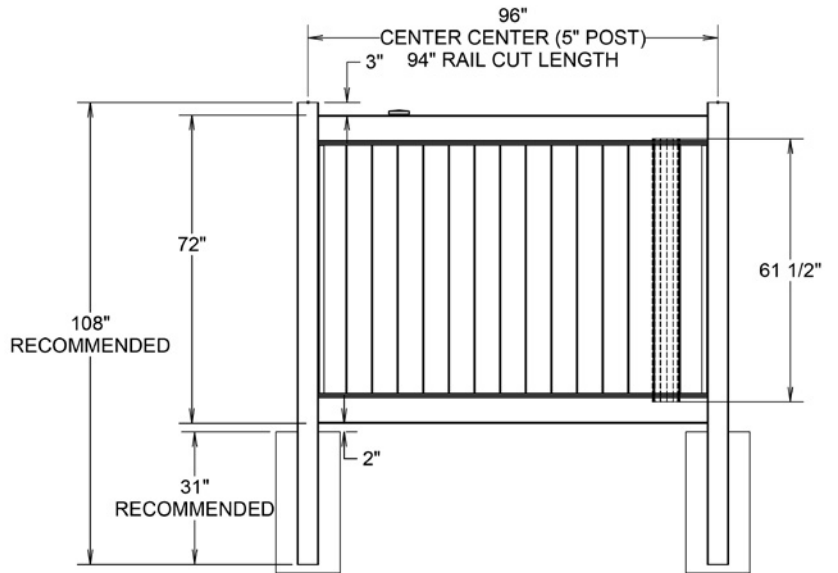

FENCE PANEL