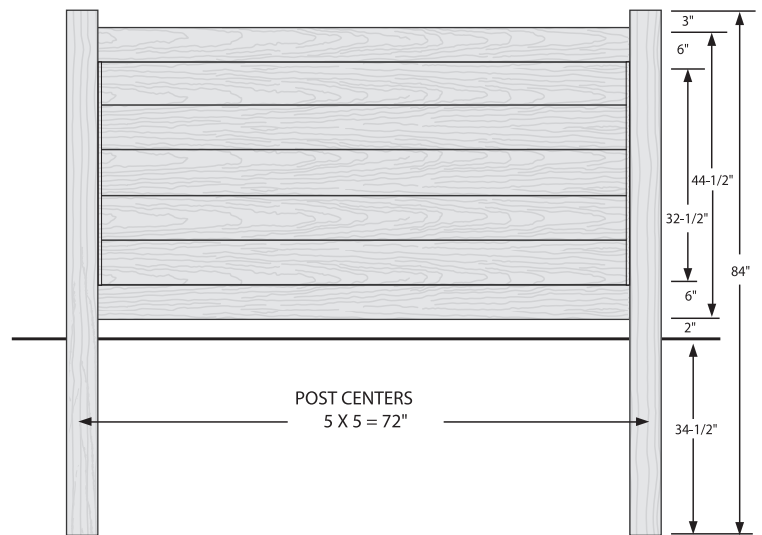

PREMIUM | 4' X 6' MADISON

HORIZONTAL PRIVACY | ELEMENT LX PREMIUM RAIL

DESCRIPTION	WEATHERED BLEND		SIERRA BLEND		BRAZILIAN BLEND		ARCTIC BLEND	
	QTY	SKU	QTY	SKU	QTY	SKU	QTY	SKU
4' x 6' Madison Horizontal Panel (44½"H)		642124		642123		642122		642121
5" x 5" x 84" Line Post		642197		642194		642190		642187
5" x 5" x 84" Corner Post		642196		642193		642189		642186
5" x 5" x 84" End Post		642198		642195		642192		642188
5" x 5" Pyramid Post Cap		410869		410868		410865		410863
5" x 5" New England Post Cap		410880		410879		410875		410872
4' Madison Horizontal Gate Kit		642055		642054		642053		642052
4' x 50½" Madison Horizontal Gate		642081		642080		642079		642033
Gate Extension Kit (Builds up to 70" Gate)*					629133			
5" x 5" x 94" Gate Post Insert					404781			

*Gate kit must also be ordered

GATE

FENCE PANEL

MATERIAL PER SECTION

RAIL PROFILE

QTY	ITEM	DIMENSION
2	Top/Bottom Rail with Steel	2" x 6" x 71"
5	T&G Boards	7/8" x 7" x 66½"
4	Lock Rings	N/A
2	Aluminum End Channel	1" x 1½" x 60½"