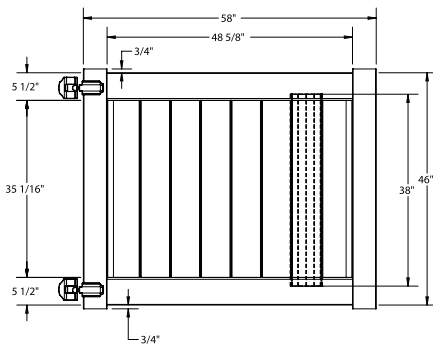

DRIVE GATE

MATERIAL PER SECTION

QTY	ITEM	DIMENSION
2	Rails	1 3/4" x 5 1/2" x 94"
15	T&G Boards	7/8" x 6' x 38"
2	U-Channels	35 3/8"
1	Aluminum Rail Stiffener	1.54" X 1.60" X 93"

RAIL PROFILE

ELEMENT SIGNATURE
1 3/4" X 5 1/2"