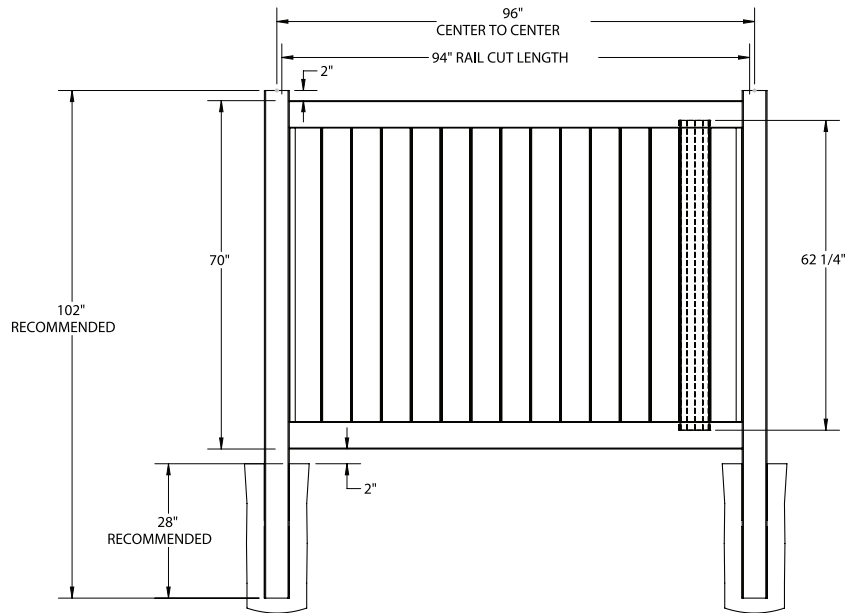

FENCE PANEL