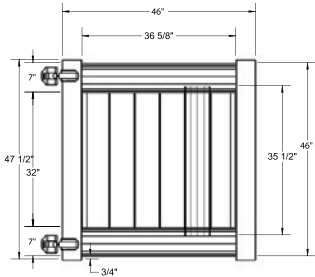

STANDARD | 4' X 8' NEWBURY

SOLID VERTICAL PRIVACY | APEX RAIL

DESCRIPTION	WHITE		SAND	
	QTY	SKU	QTY	SKU
4' x 8' Newbury Solid Vertical Privacy Panel (46")		73025186		73025204
5" x 5" x 84" Line Post		73025187		73025205
5" x 5" x 84" Corner Post		73025189		73025207
5" x 5" x 84" End Gate Post		73025188		73025206
5" x 5" Pyramid Post Cap		73003093		73003769
5" x 5" Gothic Post Cap		73003094		73003760
5" x 5" New England Post Cap		73045003		73045004
4' x 46" Newbury Solid Vertical Privacy Gate Kit		73025190		73025208
4' x 58" Newbury Solid Vertical Privacy Gate		73025191		73025209
5" x 5" x 82" Gate Post Insert				73003718

WALK GATE