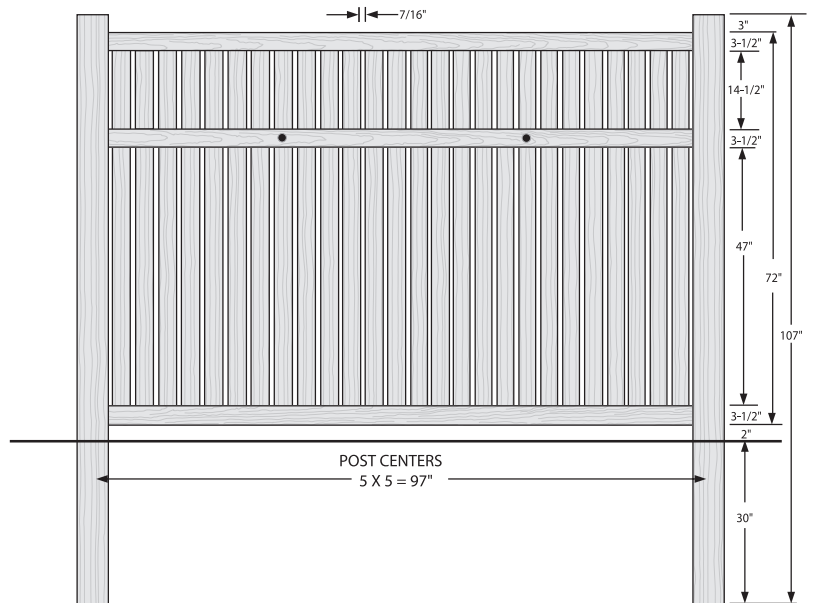

FENCE PANEL

MATERIAL PER SECTION

QTY	ITEM	DIMENSION
2	Top/Bottom Rail with Steel	2" x 4" x 95 1/2"
1	Routed Mid Rail	2" x 4" x 95 1/2"
26	Pickets	7/8" x 3" x 71 5/8"