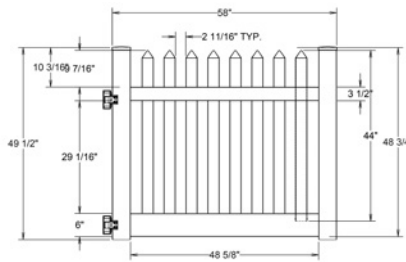

QS QuickShip available in White only. Applies to: Fence Panels; Line, Corner, End and Gate Posts; and 4' and 5' Wide Gates.

WALK GATE

FENCE PANEL

DRIVE GATE

MATERIAL PER SECTION

QTY	ITEM	DIMENSION
1	Top Rail	2" x 3 1/2" x 94"
1	Bottom Rail	2" x 6" x 94"
15	Pickets	7/8" x 3" x 44"
15	Spade Caps	7/8" x 3"