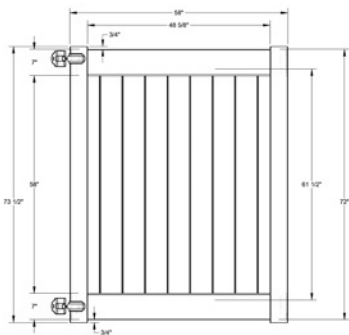

QS QuickShip available in White and Sand only. Applies to: Fence Panels; Line, Corner, End and Gate Posts; and 4' and 5' Wide Gates.

WALK GATE

FENCE PANEL

DRIVE GATE

MATERIAL PER SECTION

QTY	ITEM	DIMENSION
2	Rails	1 3/4" x 7" x 94"
15	GlideLock Boards	7/8" x 6" x 61 1/2"
2	U-Channels	7/8" x 1 3/8" x 58 3/8"