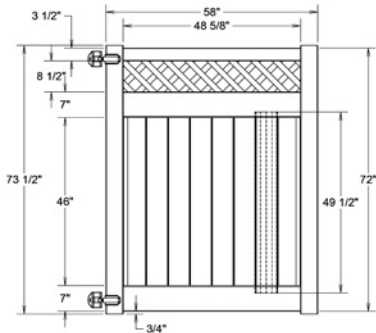

DRIVE GATE

MATERIAL PER SECTION

QTY	ITEM	DIMENSION
1	Bottom Rail	1 3/4" x 7" x 94"
1	Middle Rail with Slit	1 3/4" x 7" x 94"
15	T&G Boards	7/8" x 6" x 49 1/2"

RAIL PROFILE

QTY	ITEM	DIMENSION
1	Top Rail w/Slit	2" x 3 1/2" x 94"
2	U-Channel	1.02" x 1.379" x 46 3/8"
1	Classic Diamond Lattice	11 7/8" x 94"