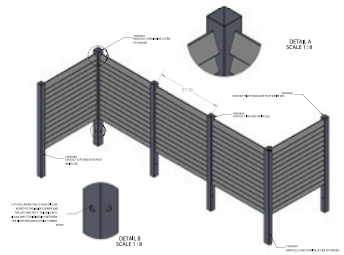

VINYL

SEMI-PRIVATE BOARD-ON-BOARD

MONTAUK

A classic shadowbox pattern creates the privacy and airflow for ultimate relaxation. Customize your fence with one of two panel options approved for high wind and pool code areas.