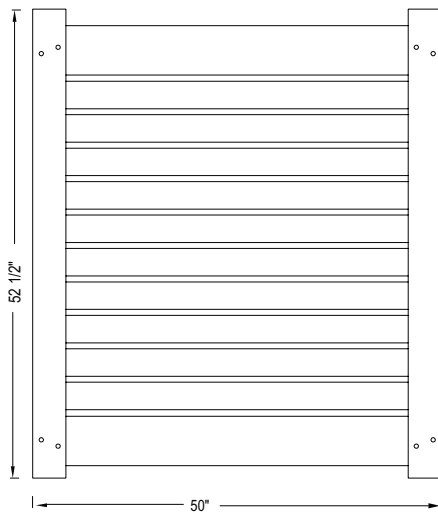

PREMIUM | 4' X 8' LARGO

SEMI-PRIVATE HORIZONTAL

DESCRIPTION	WEATHERED BLEND		SIERRA BLEND		BRAZILIAN BLEND		ARCTIC BLEND	
	QTY	SKU	QTY	SKU	QTY	SKU	QTY	SKU
4' x 8' Largo Semi-Private Horizontal Panel (48"H)		638405		638404		638403		638402
5" x 5" x 84" Corner Post		638197		638196		638175		638174
5" x 5" x 84" Line Post		638183		638182		638181		638179
5" x 5" x 84" End Post		638144		638143		638132		638131
5" x 5" Pyramid Post Cap		410869		410868		410865		410863
5" x 5" New England Post Cap		410880		410879		410875		410872
4' Largo Semi-Private Horizontal Gate Kit		638429		638428		638427		638426
4' x 50" Largo Semi-Private Horizontal Gate		638447		638446		638425		638424
Gate Extension Kit (builds up to 60 in. gate)*						629188		
5" x 5" x 94" Gate Post Insert						404781		

*Gate kit must also be ordered

WALK GATE

FENCE PANEL

MATERIAL PER SECTION

QTY	ITEM	DIMENSION	QTY	ITEM	DIMENSION
2	Top/Bottom Rail with Steel	2" x 6" x 95"	10	Picket Crimped	7/8" x 3" x 96"
1	Mid Brace	2" x 4" x 41 1/32"	4	Lock Rings	N/A