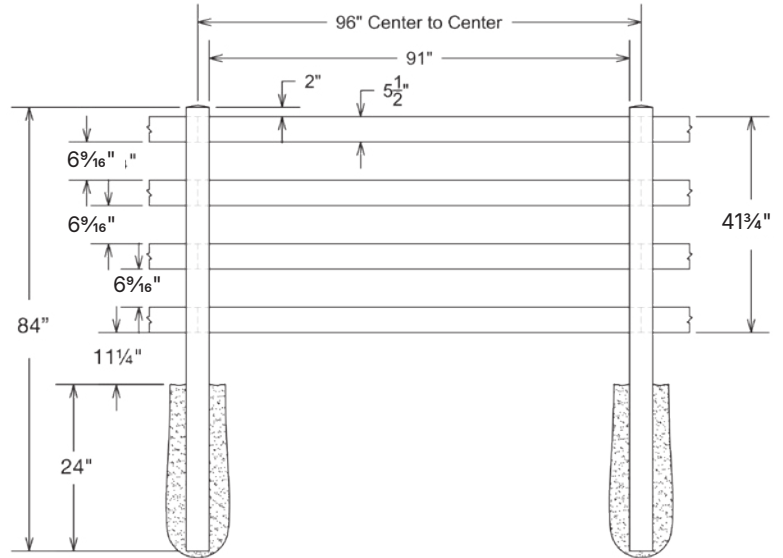

FENCE PANEL