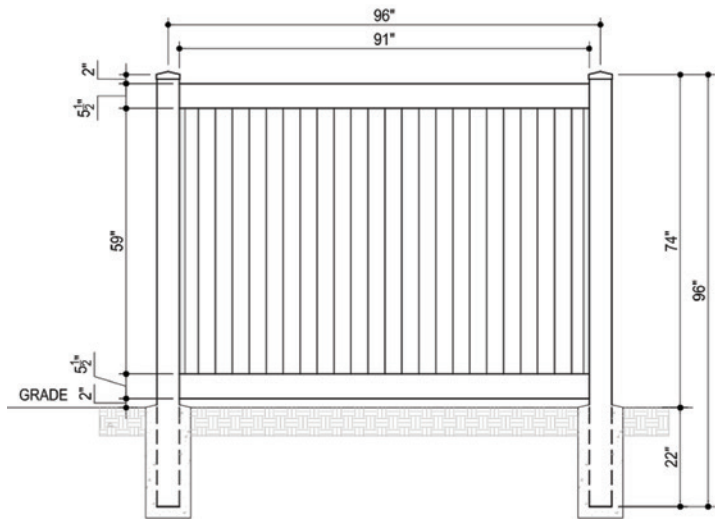

FENCE PANEL