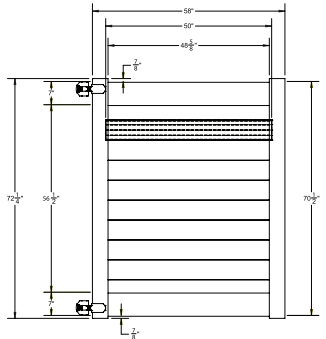

DRIVE GATE

MATERIAL PER SECTION

QTY	ITEM	DIMENSION
2	Rails	1¼" x 7" x 94"
10	T&G Boards	⅞" x 6" x 90¾"
2	Structural Post U-Channels	1" x 1⅞" x 56¼"
1	Pan Head Screw (10 pc)	#10 x ¾"

RAIL PROFILE