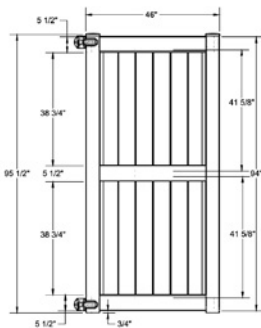

STANDARD | 8' X 6' NEWBURY

SOLID VERTICAL PRIVACY | ELEMENT SIGNATURE RAIL

DESCRIPTION	WHITE		SAND	
	QTY	SKU	QTY	SKU
8' x 6' Newbury Solid Vertical Privacy Panel (94"H) (DB)		73025302		73024961
5" x 5" x 144" Corner Post (DB)		73025304		73024963
5" x 5" x 144" End Post (DB)		73025305		73024964
5" x 5" x 144" Line Post (DB)		73025303		73024962
5" x 5" Pyramid Post Cap		73003093		73003769
5" x 5" Internal Post Cap		73007092		73007093
5" x 5" New England Post Cap		73045003		73045004
8' x 46" Newbury Solid Vertical Privacy Walk Gate		73025306		73024965
8' x 58" Newbury Solid Vertical Privacy Drive Gate		73025307		73024966
5" x 5" x 106" Gate Post Insert				73003463

qs QuickShip available in White and Sand only. Applies to: Fence Panels; Line, Corner, End and Gate Posts; and 4' and 5' Wide Gates.

WALK GATE