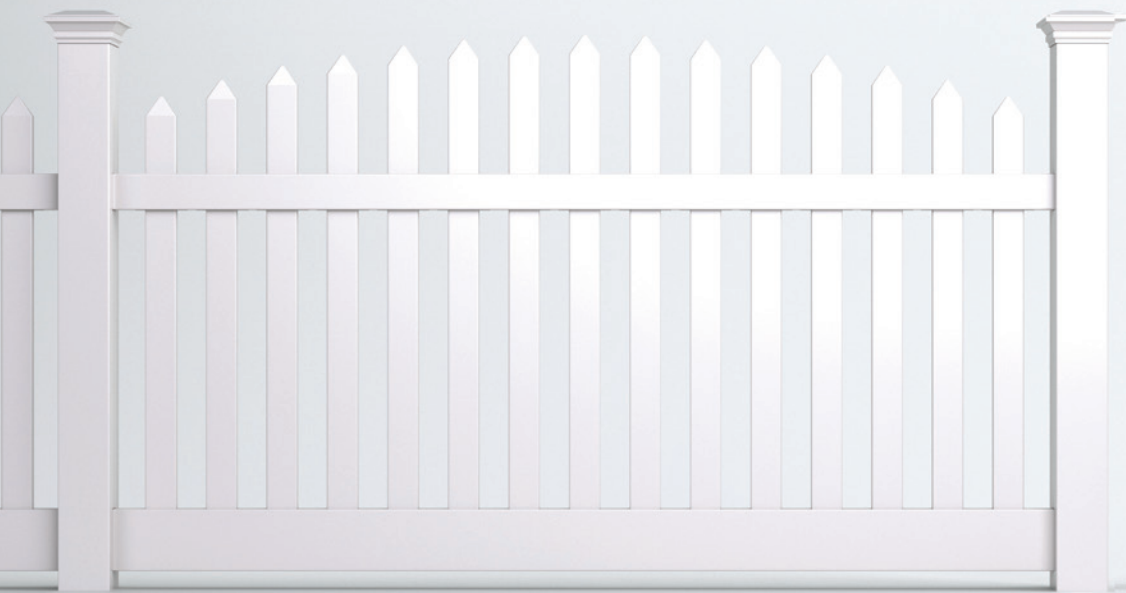

QTY	ITEM	DIMENSION
2	Pickets	7/8" x 3" x 38"
2	Pickets	7/8" x 3" x 38 7/8"
2	Pickets	7/8" x 3" x 40"
2	Pickets	7/8" x 3" x 41 5/16"
2	Pickets	7/8" x 3" x 42 15/16"

VINYL

CLASSIC SPADE PICKET

NANTUCKET

Transform your yard into postcard perfect with Nantucket's straight profile. All with distinctive spade caps with smartly engineered, low-maintenance finishes that stand up to the changing seasons.

Shown in White

INNOVATIONS

- ↔ StayStraight®
- ☀ SolarGuard®

SIZES

Width:
8'

Height:
4'

Picket Size:
7/8" x 3"

STANDARD