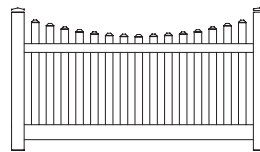

STYLE CONFIGURATIONS

Scalloped