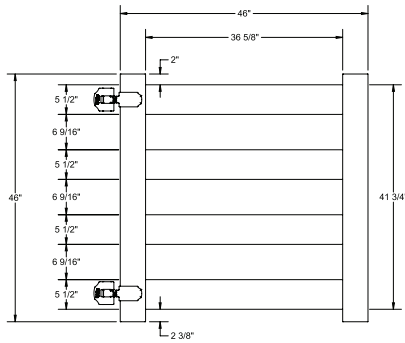

RANCH RAIL | 4 RAIL

DESCRIPTION	WHITE	
	QTY	SKU
1½" x 5½" x 96" Coronado Rail 4 Rail w/Locktabs		73012399
5" x 5" x 84" Line Post		73025473
5" x 5" x 84" Corner Post		73025474
5" x 5" x 84" End Gate Post		73025475
5" x 5" Pyramid Post Cap		73003093
5" x 5" Gothic Post Cap		73003094
5" x 5" New England Post Cap		73045003
4 Rail Coronado Ranch Rail Walk Gate		73025449
4 Rail Coronado Ranch Rail Drive Gate		73025450
5" x 5" x 82" Gate Post Insert		73003718

Note: 1½" x 5½" x 192" Coronado Rail 2 Rail with locktabs (full truck load only) white - 73053577, Sand — N/A.

OS QuickShip available in White only. Applies to: Fence Panels; Line, Corner, End and Gate Posts; and 4' and 5' Wide Gates.

WALK GATE