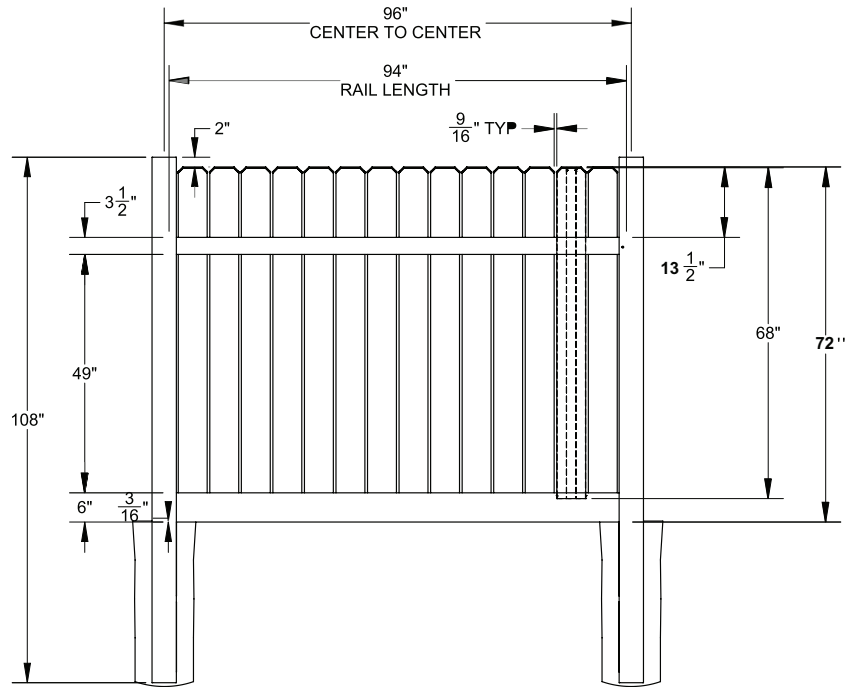

FENCE PANEL