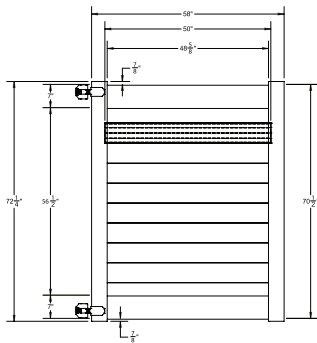

QS QuickShip available in White, Sand and Gray. Applies to: Fence Panels; Line, Corner, End and Gate Posts; and 4' and 5' Wide Gates.

WALK GATE

FENCE PANEL

DRIVE GATE

MATERIAL PER SECTION

QTY	ITEM	DIMENSION
2	Rails	1¾" x 7" x 70"
10	T&G Boards	⅞" x 6" x 66¾"
2	Structural Post Channels	1" x 1⅞" x 56¼"
1	Pan Head Screw (10 pc)	#10 x ¾"