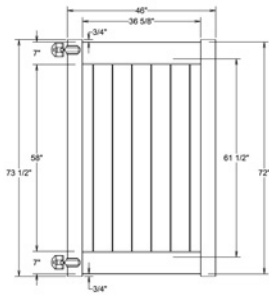

STANDARD | 6' X 8' NEWBURY

SOLID VERTICAL PRIVACY | ELEMENT RESERVE RAIL

DESCRIPTION	WHITE		SAND		CLAY	
	QTY	SKU	QTY	SKU	QTY	SKU
6' x 8' Newbury Solid Vertical Privacy Panel (72"H) (QQ)		73013794		73014127		73054022
5" x 5" x 80" Line Post (QQ)		73047060		N/A		73054018
5" x 5" x 80" Corner Post (QQ)		73058250		N/A		N/A
5" x 5" x 80" End Post (QQ)		73058249		N/A		N/A
5" x 5" x 108" Line Post (QQ)		73013726		73014133		73054015
5" x 5" x 108" Corner Post (QQ)		73013724		73014131		73054019
5" x 5" x 108" End Post (QQ)		73013725		73014132		N/A
5" x 5" x 108" Line Post (QQ)		73044092		N/A		N/A
5" x 5" x 108" Corner Post (QQ)		73044093		N/A		N/A
5" x 5" x 108" End Post (QQ)		73044094		N/A		73054016
5" x 5" Pyramid Post Cap		73003093		73003769		73054107
5" x 5" Internal Post Cap		73007092		73007093		73024884
5" x 5" New England Post Cap		73045003		73045004		73054108
6' x 46" Newbury Solid Vertical Privacy Walk Gate		73014797		73014799		73054331
6' x 58" Newbury Solid Vertical Privacy Drive Gate		73014798		73014832		73054332
5" x 5" x 106" Gate Post Insert				73003463		

QS QuickShip available in White and Sand only. Applies to: Fence Panels; Line, Corner, End and Gate Posts; and 4' and 5' Wide Gates.

WALK GATE