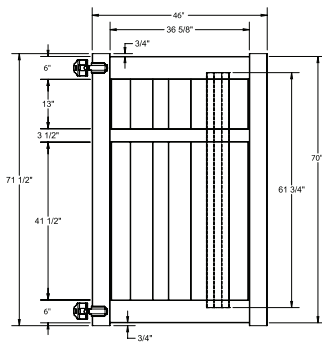

STANDARD | 6' X 6' MONTAUK

SEMI-PRIVATE | BOARD-ON-BOARD

DESCRIPTION	WHITE	
	QTY	SKU
6' x 6' Montauk Semi-Private Board-on-Board Panel (70") (BN)		73045694
5" x 5" x 102" Line Post (AN)		73046999
5" x 5" x 102" Corner Post (AN)		73047000
5" x 5" x 102" End Post (AN)		73047001
5" x 5" Pyramid Post Cap		73003093
5" x 5" Internal Post Cap		73007092
5" x 5" New England Post Cap		73045003
6' x 46" Montauk Semi-Private Board-on-Board Walk Gate		73047008
6' x 58" Montauk Semi-Private Board-on-Board Drive Gate		73047009
5" x 5" x 100" Gate Post Insert		73040719

Note: Images shown are pool code fence.

WALK GATE