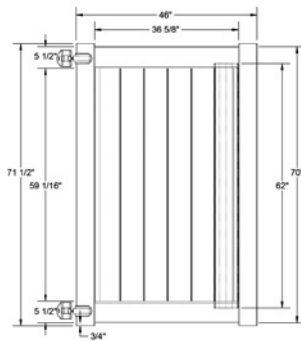

STANDARD | 6' X 6' NEWBURY

SOLID VERTICAL PRIVACY | ELEMENT SIGNATURE RAIL

DESCRIPTION	WHITE	
	QTY	SKU
6' x 6' Newbury Solid Vertical Privacy Panel (70"H) (Z)		73054357
5" x 5" x 96" .170 Line Post (Z)		73060083
5" x 5" x 96" .170 Corner Post (Z)		73060084
5" x 5" x 96" .170 End Post (Z)		73060085
5" x 5" x 102" Corner Post (Z)		73014145
5" x 5" x 102" End Post (Z)		73014146
5" x 5" x 102" Line Post (Z)		73014147
5" x 5" Pyramid Post Cap		73003093
5" x 5" Internal Post Cap		73007092
5" x 5" New England Post Cap		73045003
6' x 46" Newbury Solid Vertical Privacy Walk Gate		73025125
6' x 58" Newbury Solid Vertical Privacy Drive Gate		73025126
5" x 5" x 94" Gate Post Insert		73012353
5" x 5" x 100" Gate Post Insert		73040719

QS QuickShip available in White and Sand only. Applies to: Fence Panels; Line, Corner, End and Gate Posts; and 4' and 5' Wide Gates.

WALK GATE