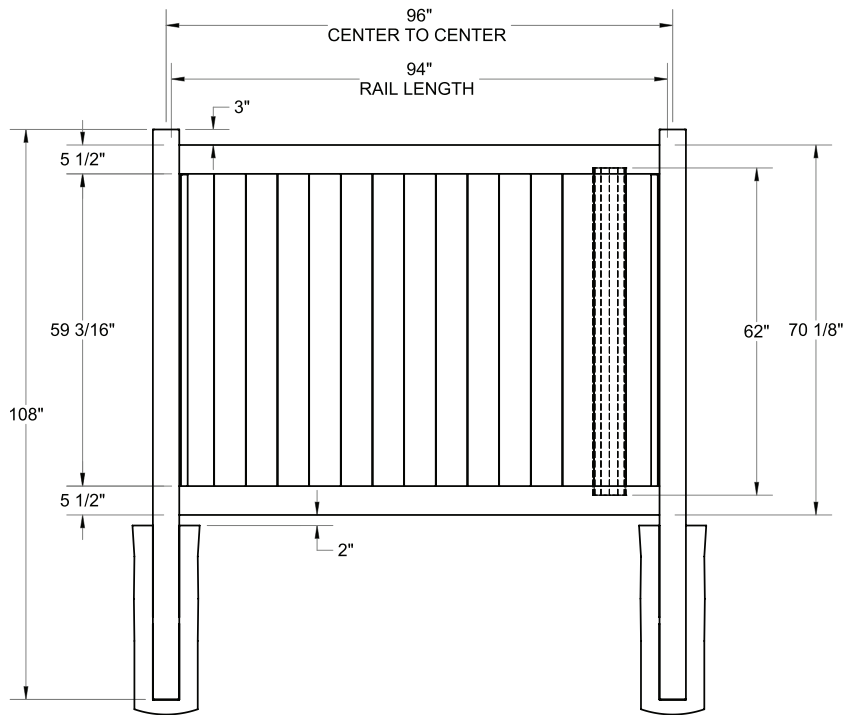

FENCE PANEL