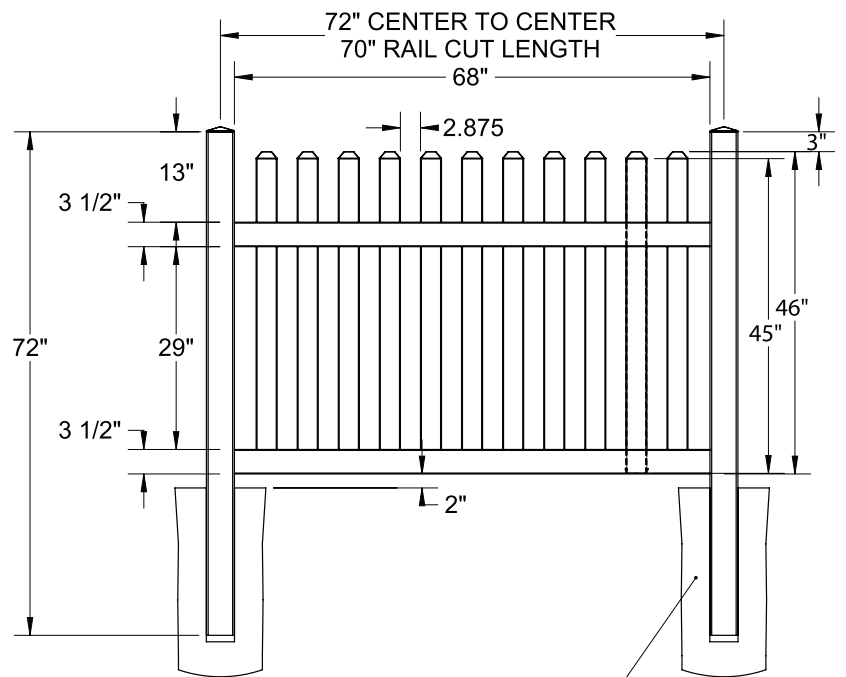

FENCE PANEL