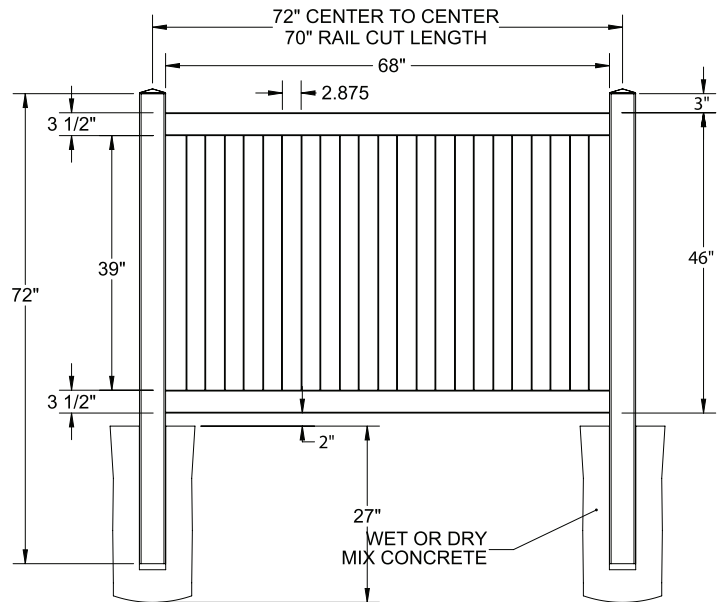

FENCE PANEL