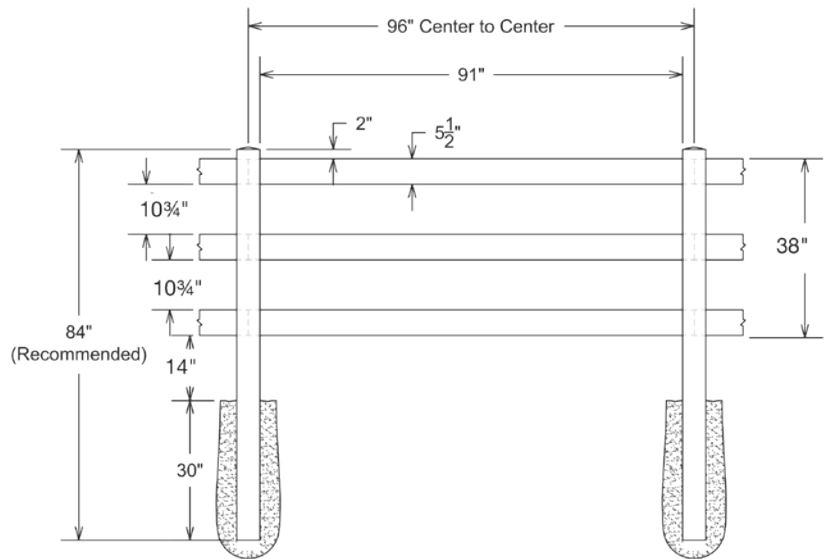

FENCE PANEL