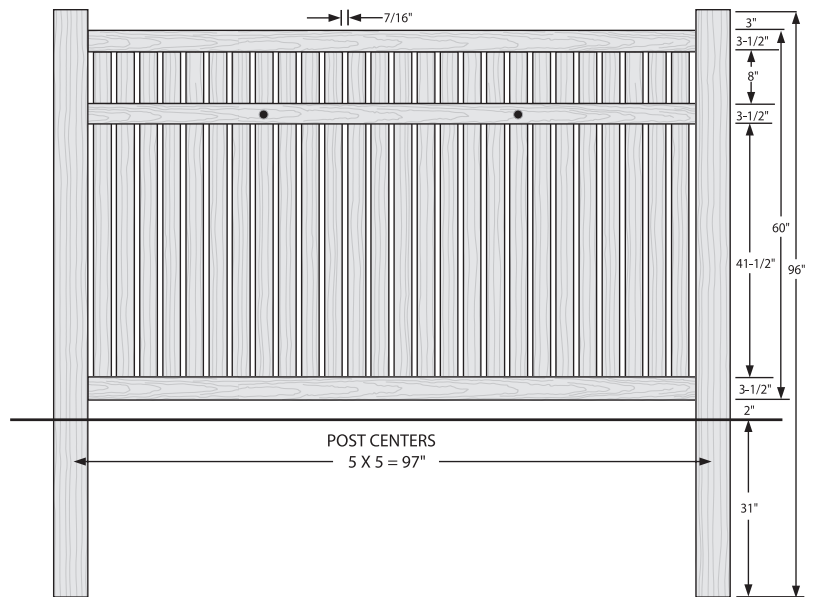

FENCE PANEL

MATERIAL PER SECTION

QTY	ITEM	DIMENSION
2	Top/Bottom Rail with Steel	2" x 4" x 95½"
1	Routed Mid Rail	2" x 4" x 95½"
26	Pickets	¾" x 3" x 59¾"