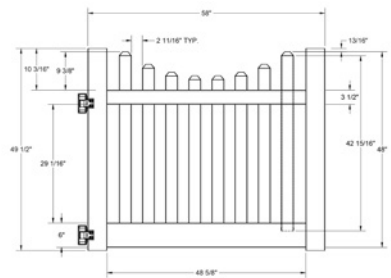

DRIVE GATE

MATERIAL PER SECTION

QTY	ITEM	DIMENSION
1	Top Rail	2" x 3 1/2" x 94"
1	Bottom Rail	2" x 6" x 94"
15	Dog-ear Caps	7/8" x 3"
1	Picket	7/8" x 3" x 36 15/16"
2	Pickets	7/8" x 3" x 37 1/16"
2	Pickets	7/8" x 3" x 37 7/16"

QTY	ITEM	DIMENSION
2	Pickets	7/8" x 3" x 38"
2	Pickets	7/8" x 3" x 38 7/8"
2	Pickets	7/8" x 3" x 40"
2	Pickets	7/8" x 3" x 41 5/16"
2	Pickets	7/8" x 3" x 42 15/16"