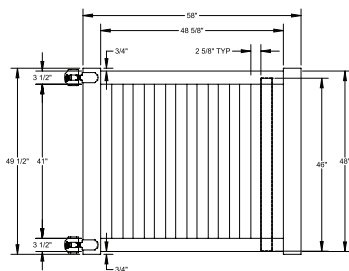

DRIVE GATE

MATERIAL PER SECTION

QTY	ITEM	DIMENSION
2	Top/Bottom Rail with Steel	2" x 3 1/2" x 70"
11	Picket	3/8" x 3" x 45 1/2"