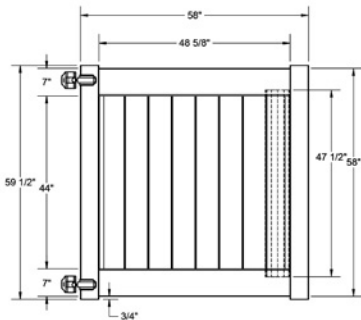

DRIVE GATE

MATERIAL PER SECTION

QTY	ITEM	DIMENSION
2	Rails	1 3/4" x 7" x 94"
15	T&G Boards	7/8" x 6' x 47 1/2"
2	U-Channels	2" x 1.379" x 45 3/8"

RAIL PROFILE