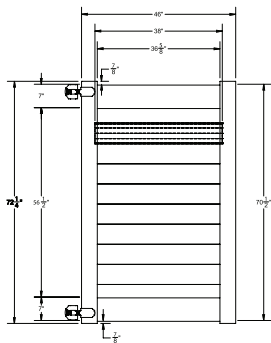

SELECT | 6' X 6' MADISON

HORIZONTAL PRIVACY | ELEMENT RESERVE RAIL

DESCRIPTION	CYPRESS	
	QTY	SKU
6' x 6' Madison Horizontal Privacy Panel (70½"H) (AD)		73045602
5" x 5" x 108" Line Post (AD)		73045592
5" x 5" x 108" Corner Post (AD)		73045593
5" x 5" x 108" End Post (AD)		73045594
5" x 5" Pyramid Post Cap		73013829
5" x 5" New England Post Cap		73045007
6' x 46" Madison Horizontal Privacy Walk Gate		73045596
6' x 58" Madison Horizontal Privacy Drive Gate		73045597
5" x 5" x 106" Gate Post Insert		

QS QuickShip available in Cypress and Coastal Cedar. Applies to: Fence Panels; Line, Corner, End and Gate Posts; and 4' and 5' Wide Gates.

WALK GATE