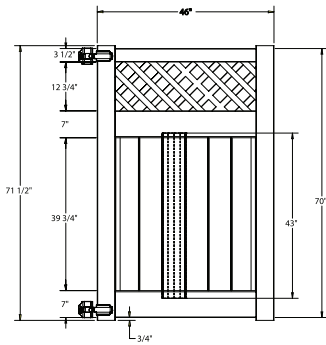

SELECT | 6' X 8' TYBEE

LATTICE TOP PRIVACY | ELEMENT RESERVE RAIL

DESCRIPTION	CYPRESS	
	QTY	SKU
6' x 8' Tybee Lattice Top Privacy Panel (70"H) (V)		73025354
5" x 5" x 108" Line Post (V)		73025355
5" x 5" x 108" Corner Post (V)		73025356
5" x 5" x 108" End Post (V)		73025357
5" x 5" Pyramid Post Cap		73013829
5" x 5" New England Post Cap		73045007
6' x 46" Tybee Lattice Top Privacy Walk Gate		73025358
6' x 58" Tybee Lattice Top Privacy Drive Gate		73025359
5" x 5" x 106" Gate Post Insert		73003463

WALK GATE