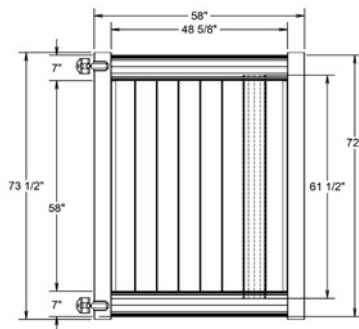

DRIVE GATE

MATERIAL PER SECTION

QTY	ITEM	DIMENSION
2	Decorative Rails	2" x 7" x 94"
15	T&G Boards	7/8" x 6' x 61 1/2"
2	U-Channels	1.02" x 1.379" x 58 3/8"

RAIL PROFILE