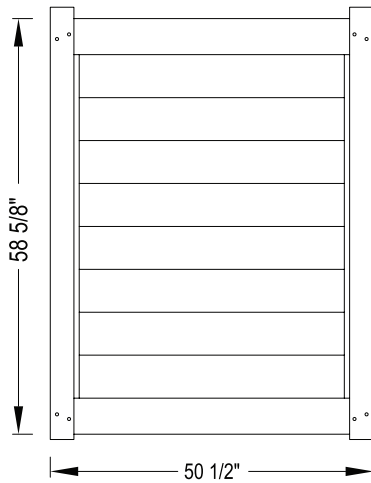

PREMIUM | 5' X 6' MADISON

HORIZONTAL PRIVACY | ELEMENT LX PREMIUM RAIL

DESCRIPTION	WEATHERED BLEND		SIERRA BLEND		BRAZILIAN BLEND		ARCTIC BLEND	
	QTY	SKU	QTY	SKU	QTY	SKU	QTY	SKU
5' x 6' Madison Horizontal Panel (58½"H)		642129		642128		642127		642125
5" x 5" x 96" Corner Post		642171		642168		642158		642199
5" x 5" x 96" Line Post		642172		642169		642166		642200
5" x 5" x 96" End Post		642173		642170		642167		642201
5" x 5" Pyramid Post Cap		410869		410868		410865		410863
5" x 5" New England Post Cap		410880		410879		410875		410872
5' Madison Horizontal Gate Kit		642059		642058		642057		642056
5' x 50½" Madison Horizontal Gate		642085		642084		642083		642082
Gate Extension Kit (Builds up to 70" Gate)*						629133		
5" x 5" x 94" Gate Post Insert						404781		

*Gate kit must also be ordered

GATE

FENCE PANEL

MATERIAL PER SECTION

QTY	ITEM	DIMENSION
2	Top/Bottom Rail with Steel	2" x 6" x 71"
4	Lock Rings	N/A
7	T&G Boards	¾" x 7" x 66 ½"
2	Aluminum End Channel	1" x 1½" x 60½"

RAIL PROFILE

ELEMENT LX PREMIUM
2" x 6"