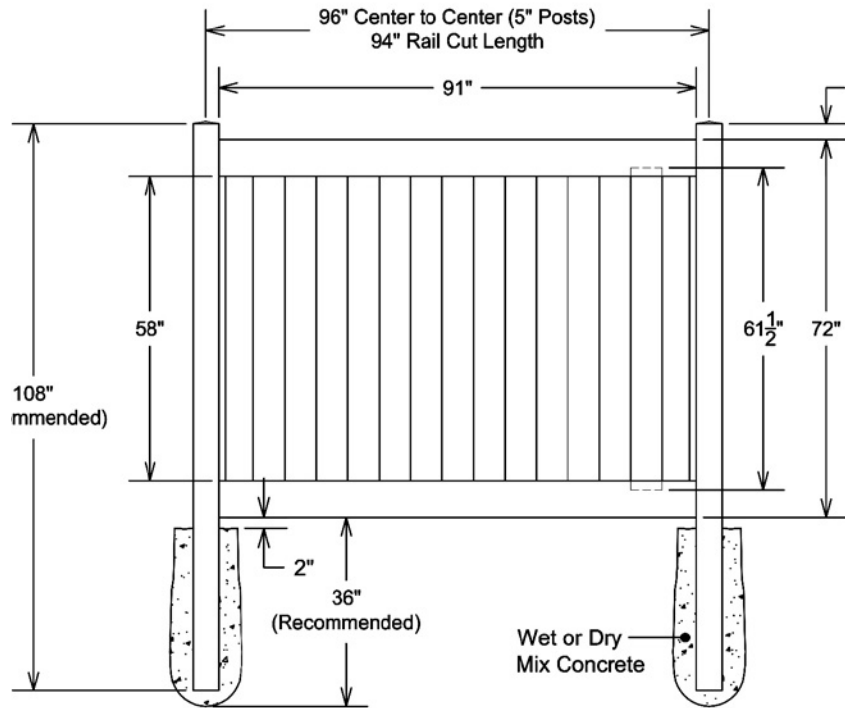

FENCE PANEL