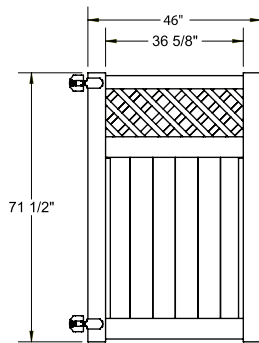

STANDARD | 6' X 8' TYBEE

LATTICE TOP PRIVACY | ELEMENT SIGNATURE RAIL

DESCRIPTION	WHITE		SAND	
	QTY	SKU	QTY	SKU
6' x 8' Tybee Lattice Top Privacy Panel (70") (EF)		73025137		73025155
5" x 5"x 108" Line Post (EF)		73025138		73025156
5" x 5"x 108" Corner Post (EF)		73025139		73025158
5" x 5"x 108" End Post (EF)		73025140		73025157
5" x 5" Pyramid Post Cap		73003093		73003769
5" x 5" Internal Post Cap		73007092		73007093
5" x 5" New England Post Cap		73045003		73045004
6' x 46" Tybee Lattice Top Privacy Walk Gate		73025141		73025159
6' x 58" Tybee Drive Gate		73025142		73025160
5" x 5" x 106" Gate Post Insert			73025160	

QS QuickShip available in White and Sand only. Applies to: Fence Panels; Line, Corner, End and Gate Posts; and 4' and 5' Wide Gates.

WALK GATE