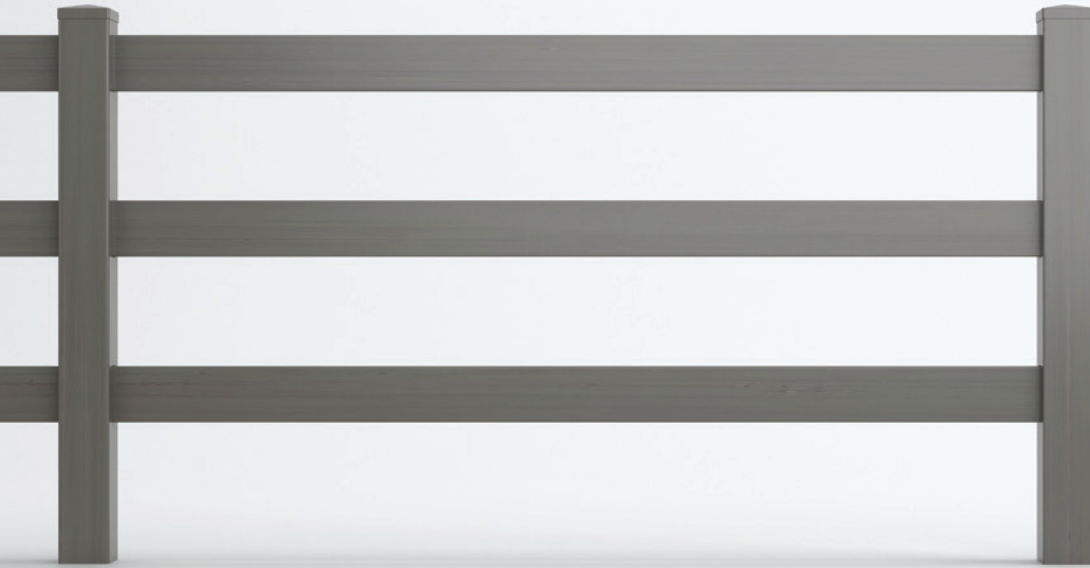

VINYL

RANCH RAIL

CORONADO

Tame your rural or suburban space with classic vinyl rail fencing. Offered in 2, 3 and 4 rail profiles, the open style sets boundaries in residential and commercial spaces without compromising the view.

Shown in Arctic Blend

INNOVATIONS

- ↔ StayStraight®
- ☀ SolarGuard®
- ||| TimberGrain™

SIZES

Width:
6' and 8'

Height:
3', 4' and 5'

PREMIUM

\$\$\$\$