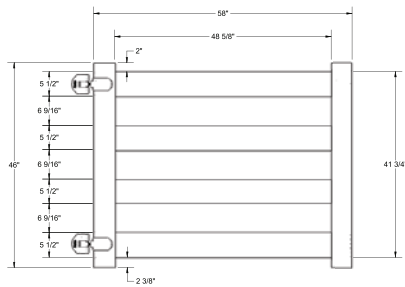

DRIVE GATE

MATERIAL PER SECTION

QTY	ITEM	DIMENSION
4	Rails	1½" x 5½" x 96"
2	Posts	5" x 5" x 84"