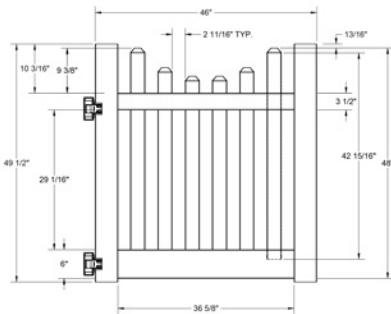

STANDARD | 4' X 8' ROCKPORT

CLASSIC DOG-EARED | SCALLOPED

DESCRIPTION	WHITE	
	QTY	SKU
4' x 8' Rockport Classic Dog-Ear Picket Scallop Panel (48" H) (B)		73011945
5" x 5" x 84" Line Post (B)		73011754
5" x 5" x 84" Corner Post (B)		73011755
5" x 5" x 84" End Gate Post (B)		73011756
5" x 5" Pyramid Post Cap		73003093
5" x 5" Gothic Post Cap		73003094
5" x 5" New England Post Cap		73045003
4' x 46" Rockport Classic Dog-Ear Picket Scallop Walk Gate		73014759
4' x 58" Rockport Classic Dog-Ear Picket Scallop Drive Gate		73014760
5" x 5" x 82" Gate Post Insert		73003718

QS QuickShip available in White and Sand only. Applies to: Fence Panels; Line, Corner, End and Gate Posts; and 4' and 5' Wide Gates.

WALK GATE