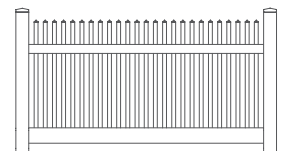

Straight

Post Caps & Hardware Available

See Accessories and Hardware PDF for more information and product offerings.

Not all colors available in all heights and widths, see specific product page for exact details.