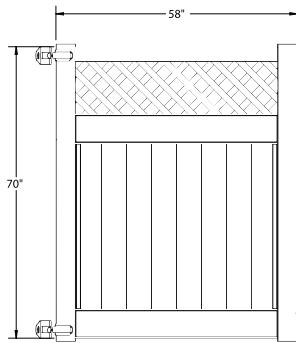

DRIVE GATE

MATERIAL PER SECTION

QTY	ITEM	DIMENSION
1	Top Rail	2" x 3 1/2" x 94"
2	Pocket Rails	1 3/4" x 7" x 94"
15	T&G Boards	7/8" x 6" x 43"
1	Classic Diamond Lattice	16" x 94"
2	U-Channels	1.02" x 1.379" x 54 3/8"

RAIL PROFILE