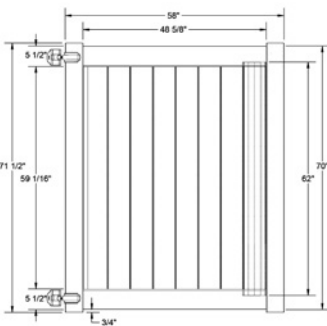

DRIVE GATE

MATERIAL PER SECTION

QTY	ITEM	DIMENSION
2	Rails	1 3/4" x 5 1/2" x 70"
11	T&G Boards	7/8" x 6" x 62"
2	U-Channels	59 1/2"

RAIL PROFILE