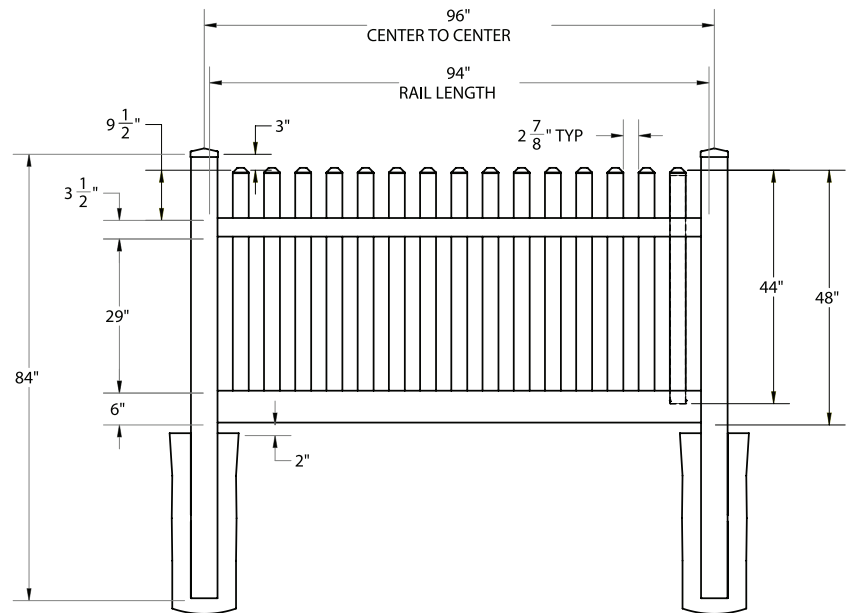

FENCE PANEL