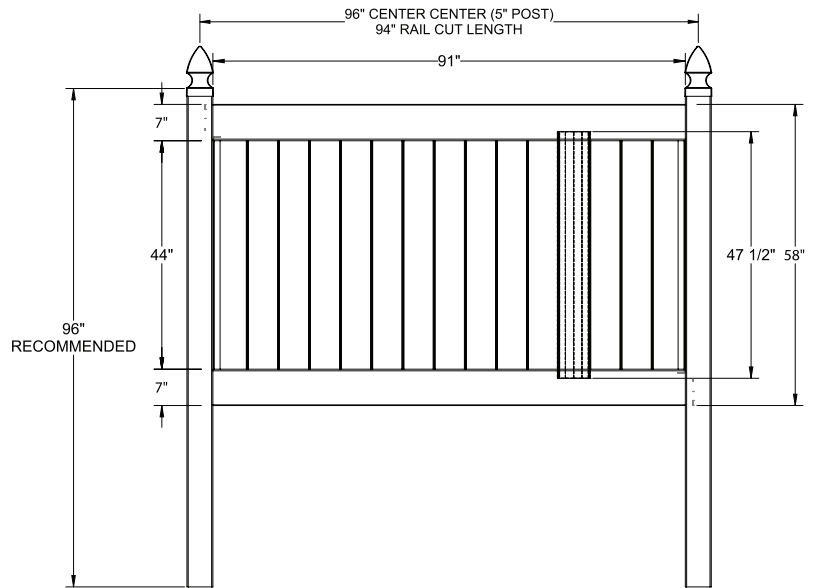

FENCE PANEL