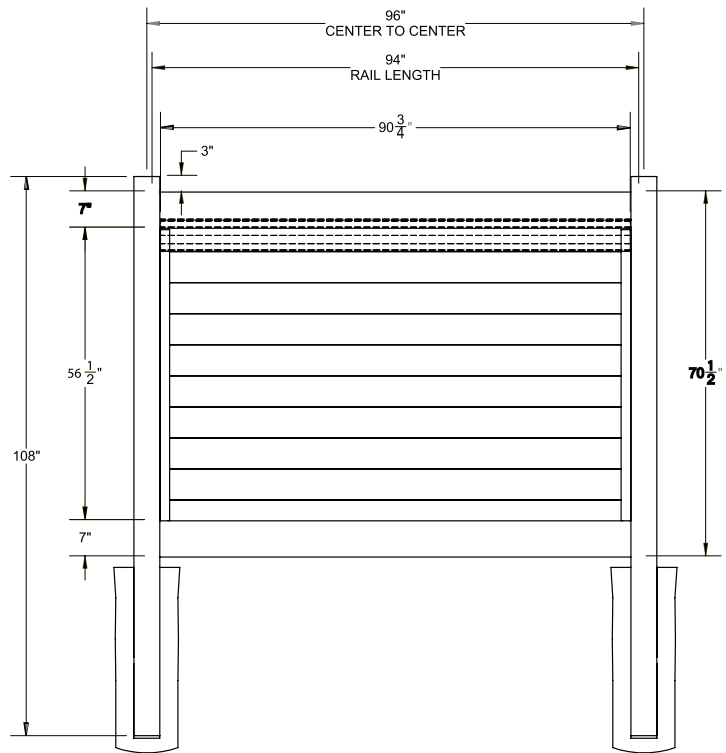

FENCE PANEL