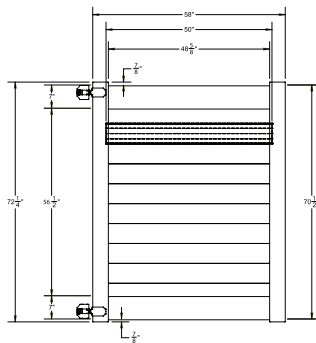

QS QuickShip available in Cypress and Coastal Cedar. Applies to: Fence Panels; Line, Corner, End and Gate Posts; and 4' and 5' Wide Gates.

WALK GATE

FENCE PANEL

DRIVE GATE

MATERIAL PER SECTION

QTY	ITEM	DIMENSION
2	Rails	1¾" x 7" x 94"
10	T&G Boards	⅞" x 6" x 90¼"
2	Structural Post U-Channels	1" x 1⅞" x 56¼"
1	Pan Head Screw (10 pc)	#10 x ¾"