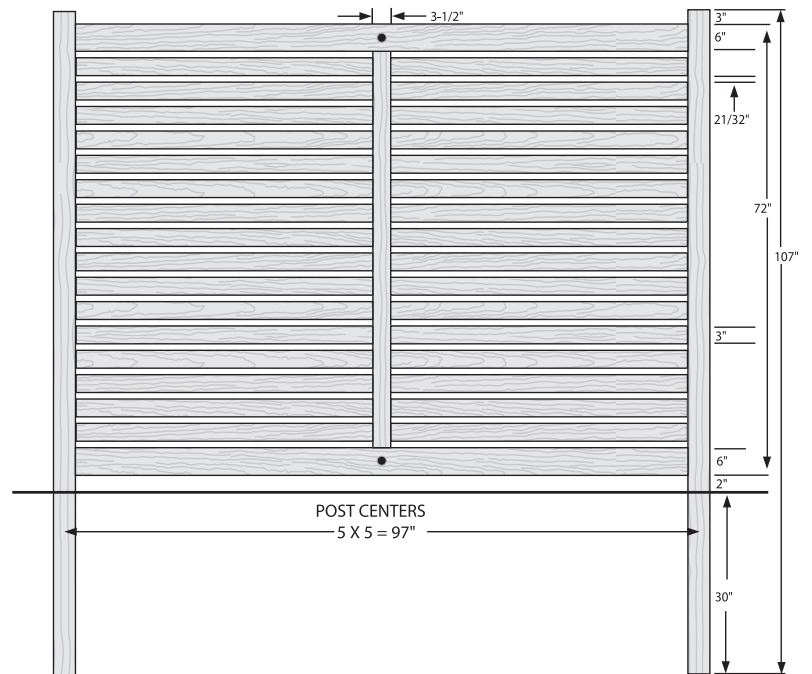

FENCE PANEL

MATERIAL PER SECTION

QTY	ITEM	DIMENSION
2	Top/Bottom Rail with Steel	2" x 6" x 95"
1	Mid Brace	2" x 4" x 63 3/8"
16	Picket Crimped	7/8" x 3" x 96"
24	Lock Rings	N/A