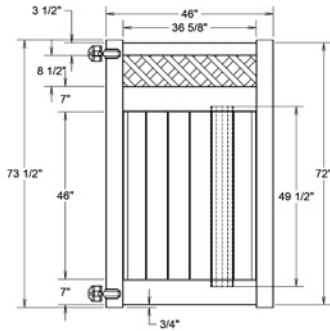

STANDARD | 6' X 8' TYBEE

LATTICE TOP PRIVACY | ELEMENT RESERVE RAIL

DESCRIPTION	WHITE	
	QTY	SKU
6' x 8' Tybee Lattice Top Privacy Panel (72") (DJ)		73040108
5" x 5" x 108" Line Post (DJ)		73040109
5" x 5" x 108" Corner Post (DJ)		73040110
5" x 5" x 108" End Post (DJ)		73040111
5" x 5" Pyramid Post Cap		73003093
5" x 5" Internal Post Cap		73007092
5" x 5" New England Post Cap		73045003
6' x 46" Tybee Lattice Top Privacy Walk Gate (72")		73040112
6' x 58" Tybee Drive Gate (72")		73040113
5" x 5" x 106" Gate Post Insert		73003463

QS QuickShip available in White and Sand only. Applies to: Fence Panels; Line, Corner, End and Gate Posts; and 4' and 5' Wide Gates.

WALK GATE