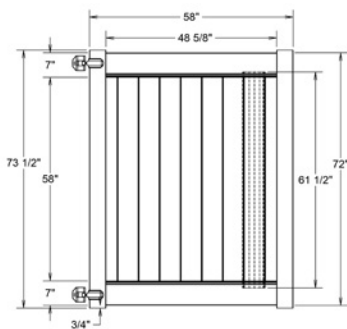

DRIVE GATE

MATERIAL PER SECTION

QTY	ITEM	DIMENSION
2	Decorative Rails	2" x 7" x 94"
15	GlideLock Boards	7/8" x 6' x 61 1/2"
2	U-Channels	7/8" X 1 1/8" 58.37"

RAIL PROFILE