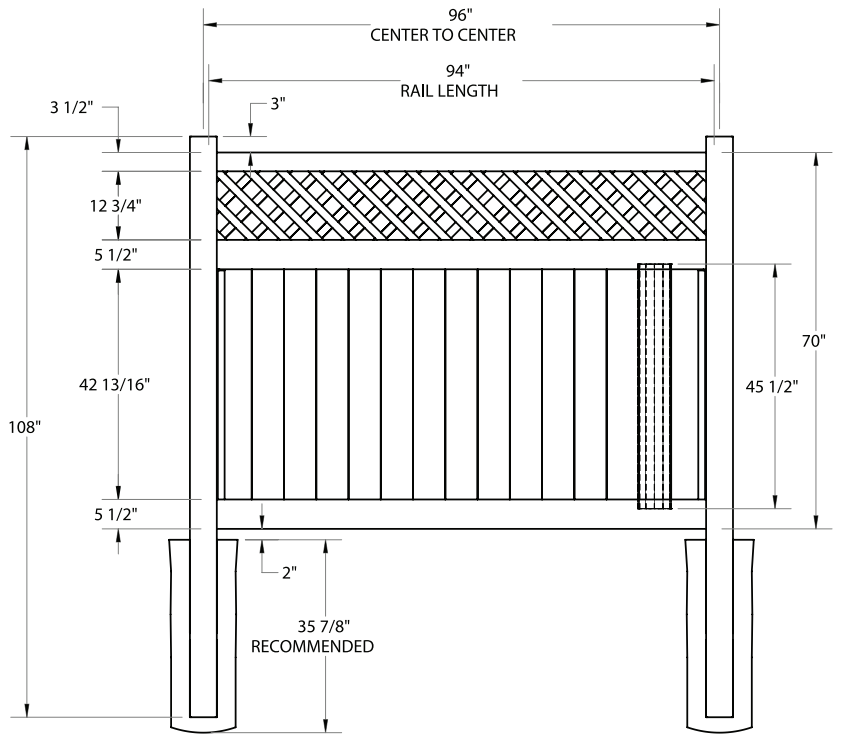

FENCE PANEL