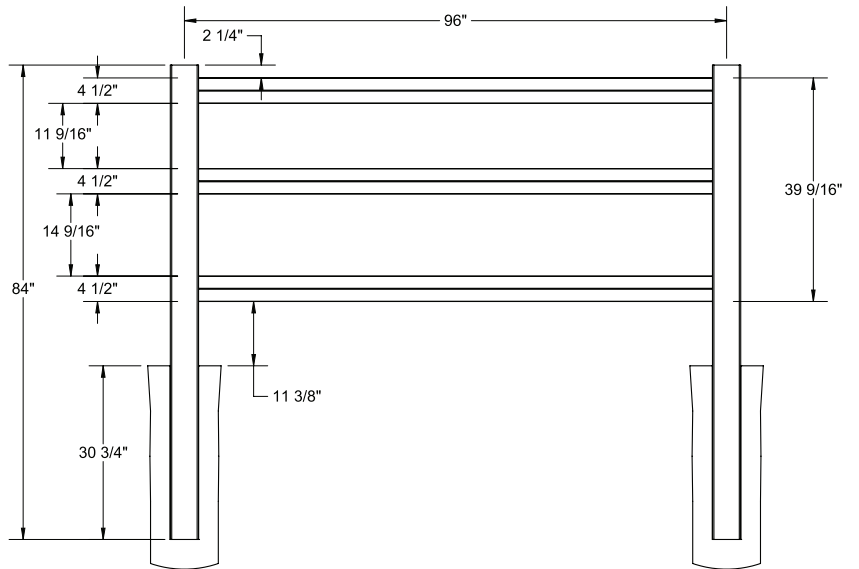

STANDARD | SIERRA

DIAMOND POST & RAIL | 3 RAIL

DESCRIPTION	WHITE	
	QTY	SKU
3/4" x 3/4" x 96" Sierra Diamond Post & Rail		73045013
5" x 5" x 84" Line Post		73045017
5" x 5" x 84" Corner Post		73045018
5" x 5" x 84" End Post		73045019

FENCE PANEL

MATERIAL PER SECTION

QTY	ITEM	DIMENSION
2	Rails	3/4" x 8' x 96"