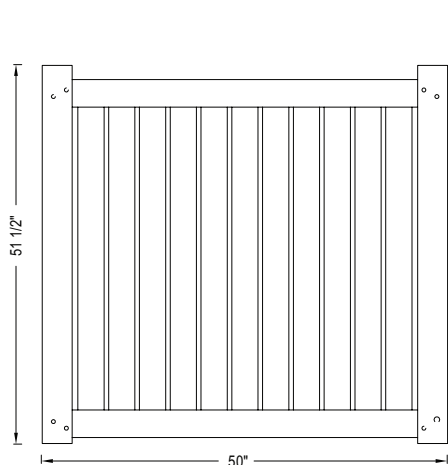

DESCRIPTION	WEATHERED BLEND		SIERRA BLEND		BRAZILIAN BLEND		ARCTIC BLEND	
	QTY	SKU	QTY	SKU	QTY	SKU	QTY	SKU
4' x 8' Folly Semi-Private 3" Panel (48"H)		630899		630276		631499		630923
5" x 5" x 84" Corner Post		648491		648506		648488		648487
5" x 5" x 84" Line Post		648464		648465		648461		648459
5" x 5" x 84" End Post		648530		648531		648526		648525
5" x 5" Pyramid Post Cap		410869		410868		410865		410863
5" x 5" New England Post Cap		410880		410879		410875		410872
4' Folly Semi-Private 3" Gate Kit		630842		630291		631591		630880
4' x 50" Folly Semi-Private 3" Gate		630902		630285		631618		630926
Gate Extension Kit (Builds up to 72 in. Wide Gate)*						629187		
5" x 5" x 94" Gate Post Insert						404781		

*Gate kit must also be ordered

WALK GATE

FENCE PANEL

MATERIAL PER SECTION

QTY	ITEM	DIMENSION
1	Routed Top Rail with Steel	2" x 4" x 95 1/2"
1	Routed Bottom Rail with Steel	2" x 4" x 95 1/2"
26	Picket	7/8" x 3" x 48"