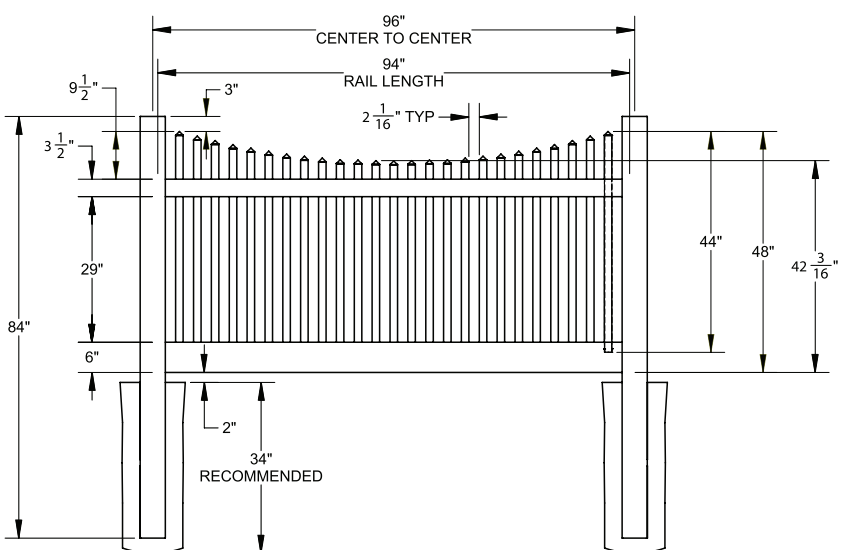

FENCE PANEL