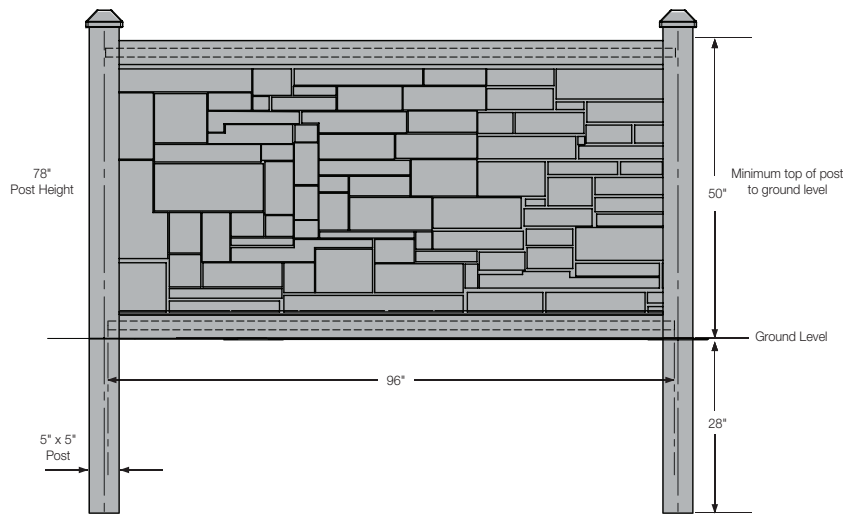

FENCE PANEL

MATERIAL PER SECTION

DESCRIPTION	BEIGE GRANITE		BROWN GRANITE		DARK BROWN GRANITE		GRAY GRANITE		DARK GRAY GRANITE	
	QTY	SKU	QTY	SKU	QTY	SKU	QTY	SKU	QTY	SKU
Cut Panel						408069				
1" Gap Filler		643314		643316		643317		643320		643315
2" Gap Filler		643322		643324		643325		643328		643323
Bracket						408039				
6' Concrete Mount LP						652136				
6' Concrete Mount EP						652137				
6' Concrete Mount CP						652138				
6' Concrete Mount GP						652139				
Hinge						410305				
Latch						408079				
Screw						408055				
5" Traverse Latch for Molded Fence						73058341