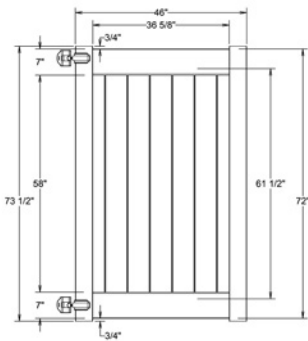

STANDARD | 6' X 8' NEWBURY

SOLID VERTICAL PRIVACY | ELEMENT RESERVE RAIL

DESCRIPTION	WHITE		SAND		CLAY		GRAY	
	QTY	SKU	QTY	SKU	QTY	SKU	QTY	SKU
6' x 8' Newbury Solid Vertical Privacy Panel (72"H) (QQ)		73014530		73014533		73054321		73054806
5 x 5 x 108" Line Post (QQ)		73013726		73014133		73054016		73054807
5 x 5 x 108" Corner Post (QQ)		73013724		73014131		73054019		73054808
5 x 5 x 108" End Post (QQ)		73013725		73014132		73054015		73054809
5" x 5" Pyramid Post Cap		73003093		73003769		73054107		73053068
5" x 5" Gothic Post Cap		73003094		73003760		73024885		N/A
5" x 5" New England Post Cap		73045003		73045004		73054108		73053093
6' x 46" Newbury Solid Vertical Privacy Walk Gate		73014797		73014799		73054331		73054810
6' x 58" Newbury Solid Vertical Privacy Drive Gate		73014798		73014832		73054332		73054811
5" x 5" x 106" Gate Post Insert						73003463		

QS QuickShip available in White and Sand only. Applies to: Fence Panels; Line, Corner, End and Gate Posts; and 4' and 5' Wide Gates.

WALK GATE