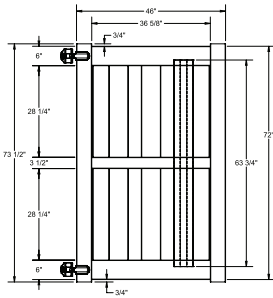

STANDARD | 6' X 8' MONTAUK

SEMI-PRIVATE | BOARD-ON-BOARD

DESCRIPTION	WHITE	
	QTY	SKU
6' x 8' Montauk Semi-Private Board-on-Board Panel (72"H) (N)		73045693
5" x 5" x 108" Line Post (N)		73011418
5" x 5" x 108" Corner Post (N)		73011419
5" x 5" x 108" End Gate Post (N)		73011420
6" x 46" Montauk Walk Gate (N)		73045695
6" x 58" Montauk Drive Gate (N)		73045696
5" x 5" x 106" Gate Post Insert		73003463

Note: Images shown are pool code fence.

WALK GATE