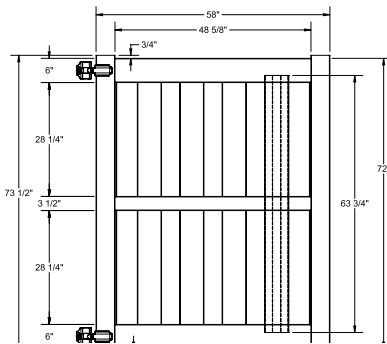

DRIVE GATE

MATERIAL PER SECTION

QTY	ITEM	DIMENSION
2	Top/Bottom Rails	2" x 6" x 94"
16	Pickets	.550" x 6" x 63 3/4"
1	Mid Rail	2" x 3 1/2" x 94"
1	Aluminum Insert	1.77" x 1.85" x 93"