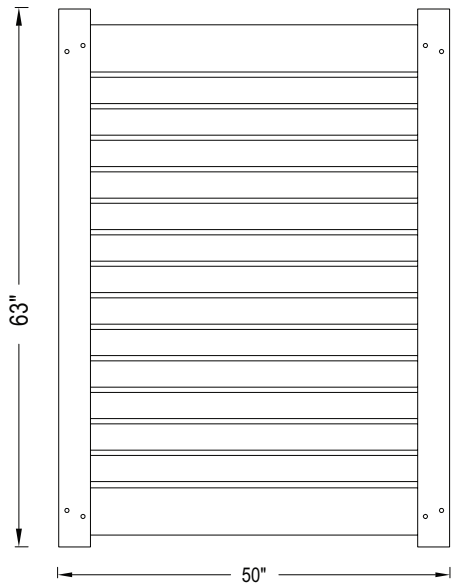

PREMIUM | 5' X 8' LARGO

SEMI-PRIVATE HORIZONTAL

DESCRIPTION	WEATHERED BLEND		SIERRA BLEND		BRAZILIAN BLEND		ARCTIC BLEND	
	QTY	SKU	QTY	SKU	QTY	SKU	QTY	SKU
5' x 8' Largo Semi-Private Horizontal Panel (60"H)		638413		638412		638411		638410
5" x 5" x 96" Corner Post		638215		638214		638213		638212
5" x 5" x 96" Line Post		638227		638226		638205		638204
5" x 5" x 96" End Post		638200		638199		638219		638218
5" x 5" Pyramid Post Cap		410869		410868		410865		410863
5" x 5" New England Post Cap		410880		410879		410875		410872
5' Largo Semi-Private Horizontal Gate Kit		638436		638435		638434		638433
5' x 50" Largo Semi-Private Horizontal Gate		638456		638445		638444		638275
Gate Extension Kit (builds up to 60 in. gate)*						629188		
5" x 5" x 94" Gate Post Insert						404781		

*Gate kit must also be ordered

WALK GATE

FENCE PANEL

MATERIAL PER SECTION

QTY	ITEM	DIMENSION
1	Top/Bottom Rail with Steel	2" x 6" x 95"
1	Mid Brace	2" x 4" x 52 5/8"
13	Picket Crimped	7/8" x 3" x 96"
4	Lock Rings	N/A