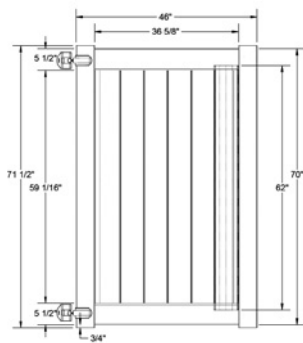

STANDARD | 6' X 6' NEWBURY

SOLID VERTICAL PRIVACY | ELEMENT SIGNATURE RAIL

DESCRIPTION	WHITE		SAND		CLAY	
	QTY	SKU	QTY	SKU	QTY	SKU
6' x 6' Newbury Solid Vertical Privacy Panel (70"H) (Z)		73014393		73014396		73053756
5" x 5" x 96" .170 Line Post (Z)		7300083		73060124		N/A
5" x 5" x 96" .170 Corner Post (Z)		73060084		73060125		N/A
5" x 5" x 96" .170 End Post (Z)		73060085		73060126		N/A
5" x 5" x 102" Line Post (Z)		73014147		73014151		73053753
5" x 5" x 102" Corner Post (Z)		73014145		73014149		73053754
5" x 5" x 102" End Post (Z)		73014146		73014150		73053755
5" x 5" Pyramid Post Cap		73003093		73003769		73054107
5" x 5" Internal Post Cap		73007092		73007093		73024884
5" x 5" New England Post Cap		73045003		73045004		73054108
6' x 46" Newbury Solid Vertical Privacy Walk Gate		73025125		73025131		73053809
6' x 58" Newbury Solid Vertical Privacy Drive Gate		73025126		73025132		73053810
5" x 5" x 94" Gate Post Insert				73012353		
5" x 5" x 100" Gate Post Insert				73040719		

QS QuickShip available in White and Sand only. Applies to: Fence Panels; Line, Corner, End and Gate Posts; and 4' and 5' Wide Gates.

WALK GATE