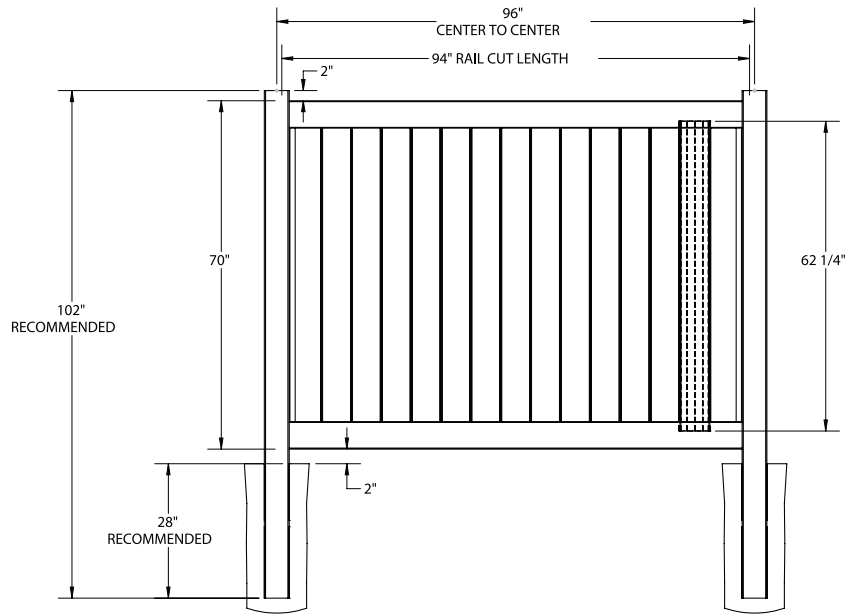

FENCE PANEL