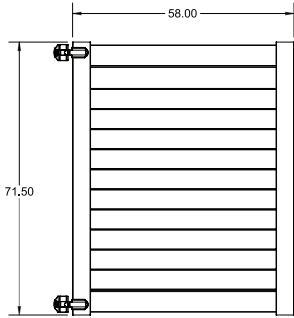

qs QuickShip available in White only. Applies to: Fence Panels; Line, Corner, End and Gate Posts; and 4' and 5' Wide Gates.

WALK GATE

FENCE PANEL

DRIVE GATE

MATERIAL PER SECTION

QTY	ITEM	DIMENSION
13	Louvered Boards	3/4" x 5.94" x 69.94"