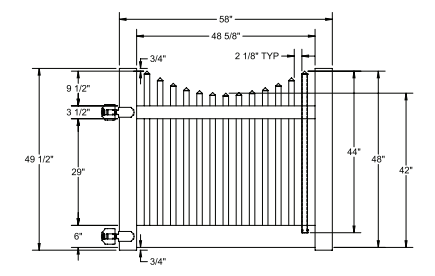

DRIVE GATE

MATERIAL PER SECTION

QTY	ITEM	DIMENSION
1	Top Rail	2" x 3 1/2" x 94"
1	Bottom Rail	2" x 6" x 94"
25	Picket Caps	1 1/2" x 1 1/2"
25	Pickets	1 1/2" x 1 1/2" x 43 3/16"