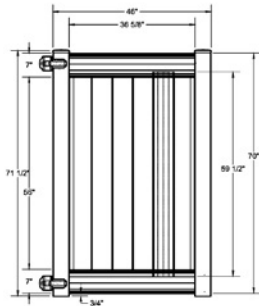

STANDARD | 6' X 8' NEWBURY

SOLID VERTICAL PRIVACY | APEX RAIL

DESCRIPTION	WHITE		SAND		CLAY	
	QTY	SKU	QTY	SKU	QTY	SKU
6' x 6' Newbury Solid Vertical Privacy Panel (70"H) (LG)		73025329		73025330		73053948
5' x 5" x 78" Line Post (LG)		73044534		N/A		N/A
5' x 5" x 78" Corner Post (LG)		73058244		73058246		73058248
5' x 5" x 78" End Post (LG)		73058243		73058245		73058247
5'x 5" x 108" Line Post (LG)		73025175		73025193		73053944
5'x 5" x 108" Corner Post (LG)		73025176		73025195		73053945
5' x 5" x 108" End Post (LG)		73025177		73025194		73053946
5" x 5" Pyramid Post Cap		73003093		73003769		73054107
5" x 5" Internal Post Cap		73007092		73007093		73024884
5" x 5" New England Post Cap		73045003		73045004		73054108
6' x 46" Newbury Solid Vertical Privacy Walk Gate		73025332		73025333		73053942
6' x 58" Newbury Solid Vertical Privacy Drive Gate		73025335		73025336		73053943
5" x 5" x 106" Gate Post Insert				73003463		

QS QuickShip available in White and Sand only. Applies to: Fence Panels; Line, Corner, End and Gate Posts; and 4' and 5' Wide Gates.

WALK GATE