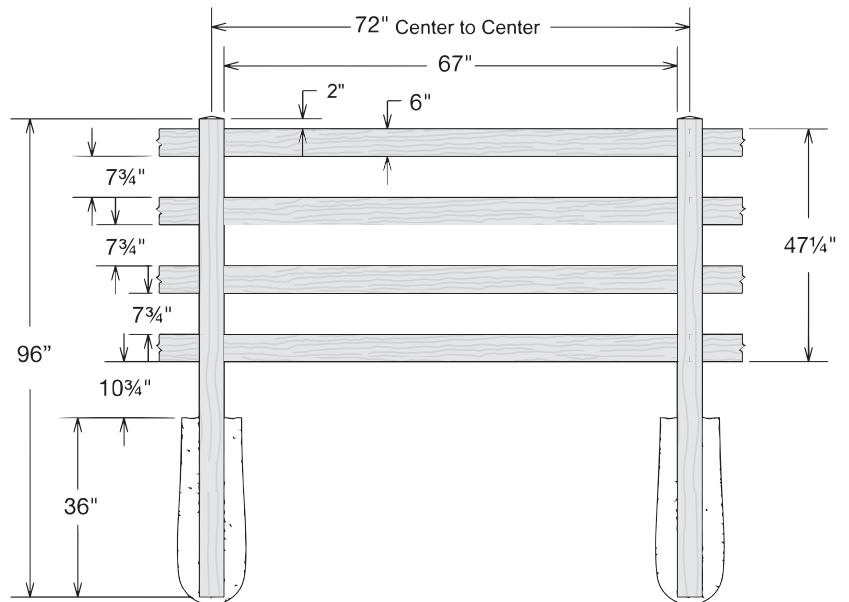

DESCRIPTION	WEATHERED BLEND		SIERRA BLEND		BRAZILIAN BLEND		ARCTIC BLEND	
	QTY	SKU	QTY	SKU	QTY	SKU	QTY	SKU
2" x 6" x 72" Coronado Rail Ribbed Ranch Rail		631422		630250		631421		631420
2" x 6" x 144" Coronado Rail Ribbed Ranch Rail		631425		630251		631424		631423
5" x 5" x 96" 4 Rail Large Corner Post		648561		648560		648559		648657
5" x 5" x 96" 4 Rail Large Line Post		648666		648575		648564		648562
5" x 5" x 96" 4 Rail Large End Post		648670		648669		648668		648667
5" x 5" Pyramid Post Cap		410869		410868		410865		410863
5" x 5" New England Post Cap		410880		410879		410875		410872
Coronado Rail Ribbed Ranch Rail Gate Kit		648670		630225		631657		631660
5" x 5" x 94" Gate Post Insert						404781		

WALK GATE

FENCE PANEL

*Gate Kits do not come with rails, rails are purchased separately and can be cut down to create the gate size desired.