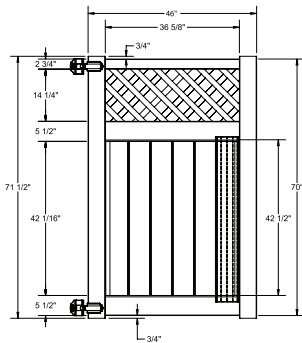

STANDARD | 6' X 6' TYBEE

LATTICE TOP PRIVACY | ELEMENT SIGNATURE RAIL

DESCRIPTION	WHITE	
	QTY	SKU
6' x 6' Tybee Lattice Top Privacy Panel (70"H) (AE)		73014375
5" x 5" x 102" Line Post (AE)		73014376
5" x 5" x 102" Corner Post (AE)		73014377
5" x 5" x 102" End Gate Post (AE)		73014378
5" x 5" Pyramid Post Cap		73003093
5" x 5" Gothic Post Cap		73003094
5" x 5" New England Post Cap		73045003
6' x 46" Tybee Lattice Top Privacy Walk Gate		73024929
6' x 58" Tybee Lattice Top Privacy Drive Gate		73024940
5" x 5" x 100" Gate Post Insert		73040719

QS QuickShip available in White and Sand only. Applies to: Fence Panels; Line, Corner, End and Gate Posts; and 4' and 5' Wide Gates.

WALK GATE