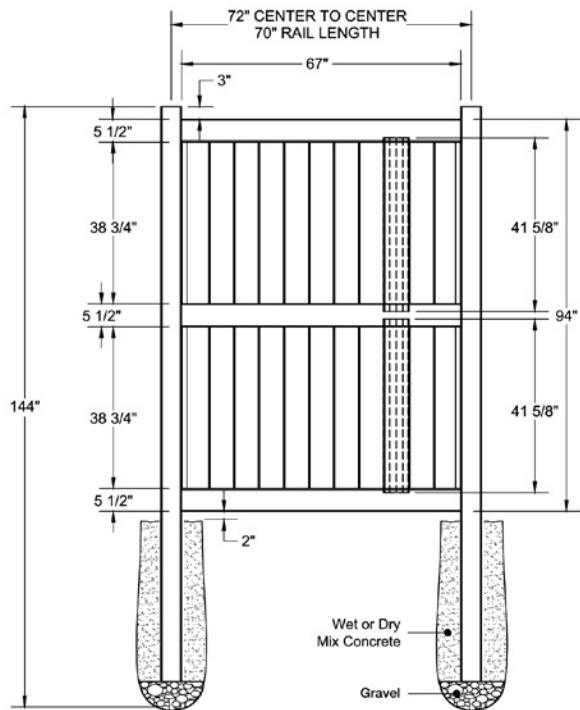

FENCE PANEL