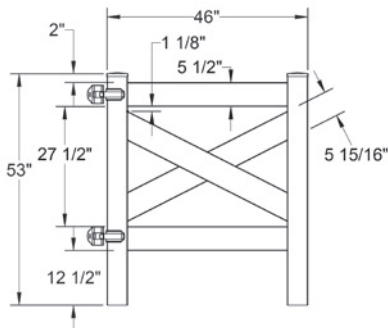

CROSSBUCK RANCH RAIL

DESCRIPTION	WHITE	
	QTY	SKU
Sedona Ranch Rail Crossbuck		73012399
5" x 5" x 84" Line Post		73010926
5" X 5" X 84" Corner Post		73010927
5" x 5" x 84" End Gate Post		73010928
5" x 5" Pyramid Post Cap		73003093
5" x 5" Gothic Post Cap		73003094
5" x 5" New England Post Cap		73045003
Sedona Ranch Rail Crossbuck Walk Gate		73024381
Sedona Ranch Rail Crossbuck Drive Gate		73024384
5" x 5" x 82" Gate Post Insert		73003718

WALK GATE