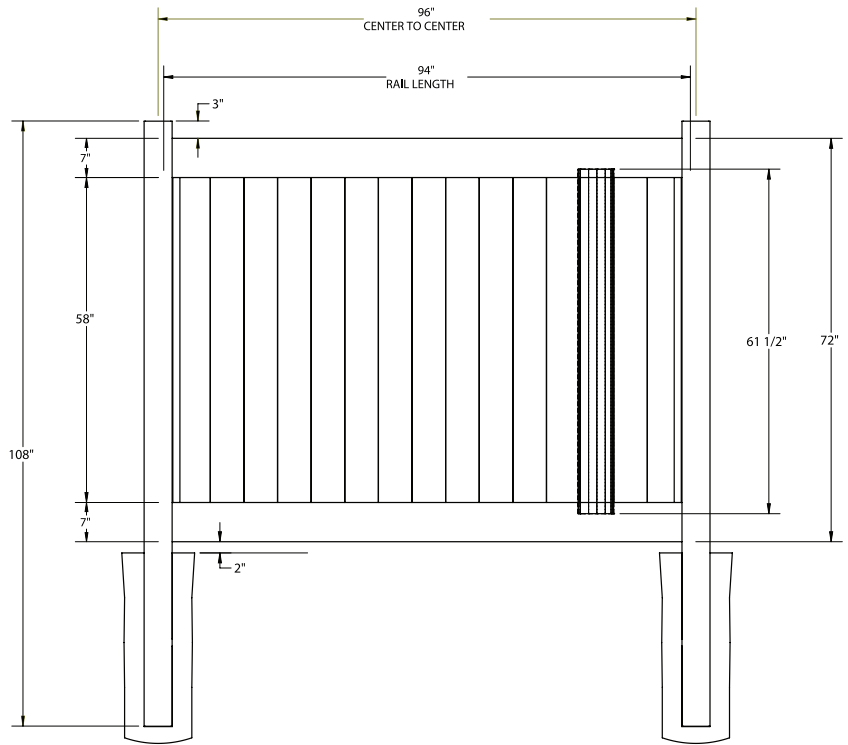

FENCE PANEL