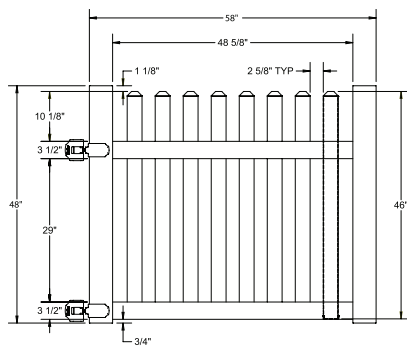

DRIVE GATE

WET OR DRY MIX CONCRETE

MATERIAL PER SECTION

QTY	ITEM	DIMENSION
1	Top Rail	2" x 3 1/2" x 70"
1	Bottom Rail	2" x 3 1/2" x 70"
11	Pickets	7/8" x 3" x 46"