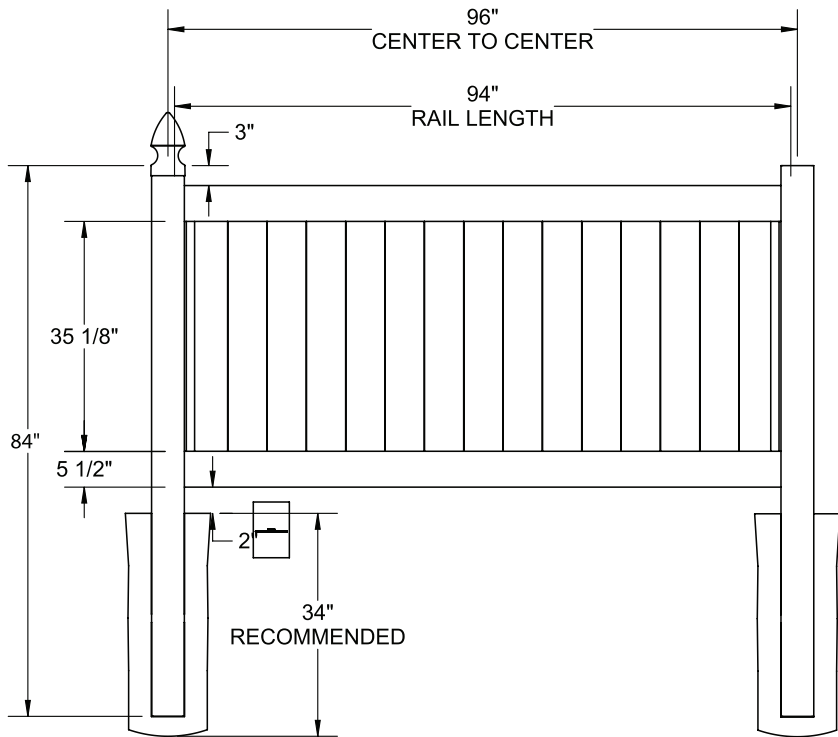

FENCE PANEL