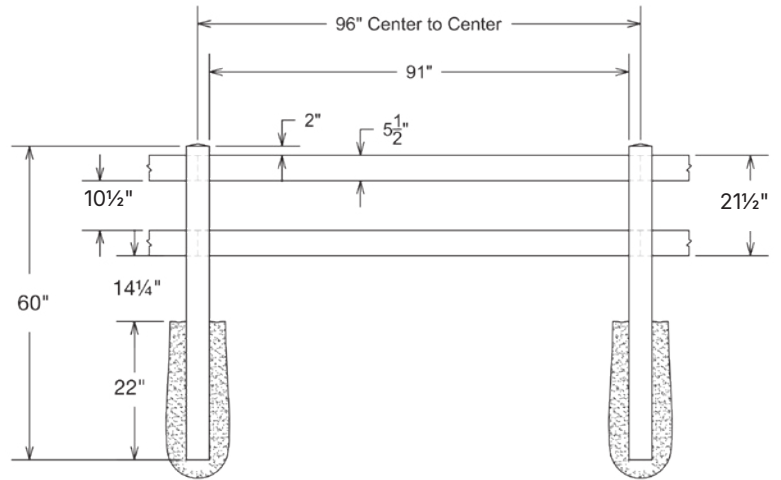

FENCE PANEL