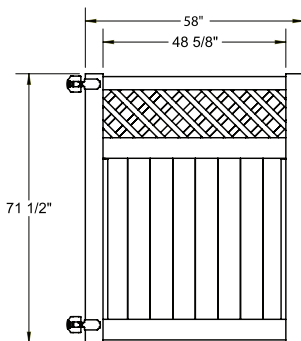

QS QuickShip available in White and Sand only. Applies to: Fence Panels; Line, Corner, End and Gate Posts; and 4' and 5' Wide Gates.

WALK GATE

FENCE PANEL

DRIVE GATE

MATERIAL PER SECTION

QTY	ITEM	DIMENSION
2	Pocket Rails	1 3/4" x 5 1/2" x 94"
1	Top Rail w/Slit	2" x 3 1/2" x 94"
15	T&G Boards	7/8" x 6" x 45 1/2"
2	U-Channel	1.02" x 1.379" x 43 3/8"
1	Diamond Lattice	16" x 94"
1	Aluminum Rail Stiffener	1.54" x 1.60" x 93"