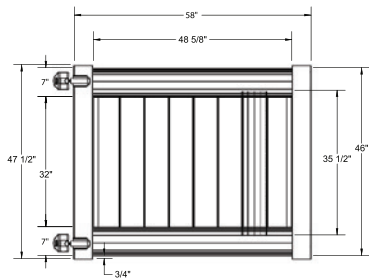

DRIVE GATE

MATERIAL PER SECTION

QTY	ITEM	DIMENSION
2	Decorative Rails	2" x 7" x 94"
2	U-Channel	1.02" x 1.379" x 32 1/4"
15	T&G Boards	7/8" x 6" x 32 1/4"

RAIL PROFILE