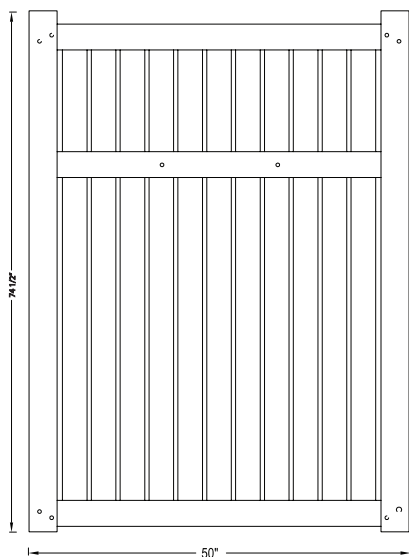

DESCRIPTION	WEATHERED BLEND		SIERRA BLEND		BRAZILIAN BLEND		ARCTIC BLEND	
	QTY	SKU	QTY	SKU	QTY	SKU	QTY	SKU
6' x 8' Folly Semi-Private 3" Panel (72"H)		630901		630278		631501		630925
5" x 5" x 107" Corner Post		630851		630302		631535		630889
5" x 5" x 107" Line Post		631039		630303		631538		631037
5" x 5" x 107" End Post		630852		630304		631541		630890
5" x 5" Pyramid Post Cap		410869		410868		410865		410863
5" x 5" New England Post Cap		410880		410879		410875		410872
6' Folly Semi-Private 3" Gate Kit		630844		630293		631597		630882
6' x 50" Folly Semi-Private 3" Gate		630904		630287		631624		630928
Gate Extension Kit (builds up to 72 in. wide gate)*						629187		
5" x 5" x 106" Gate Post Insert						400466		

*Gate kit must also be ordered

WALK GATE