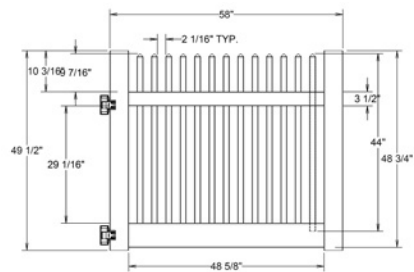

QS QuickShip available in White and Sand only. Applies to: Fence Panels; Line, Corner, End and Gate Posts; and 4' and 5' Wide Gates.

WALK GATE

FENCE PANEL

DRIVE GATE

MATERIAL PER SECTION

QTY	ITEM	DIMENSION
1	Top Rail	2" x 3 1/2" x 94"
1	Bottom Rail	2" x 6" x 94"
25	Picket Caps	1 1/2" x 1 1/2"
25	Pickets	1 1/2" x 1 1/2" x 44"