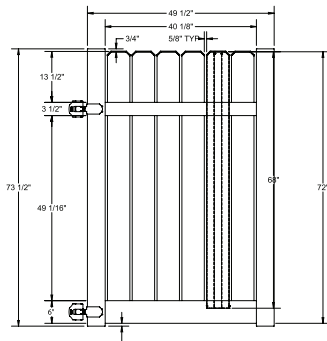

STANDARD | 6' X 8' SARASOTA

SEMI-PRIVATE DOG-EAR STRAIGHT

DESCRIPTION	WHITE	
	QTY	SKU
6' x 8' Sarasota Semi-Private Dog-Ear Straight (72"H) (K)		73048536
5" x 5" x 108" Line Post (K)		73011310
5" x 5" x 108" Corner Post (K)		73011311
5" x 5" x 108" End Gate Post (K)		73011312
5" x 5" Pyramid Post Cap		73003093
5" x 5" Gothic Post Cap		73003094
5" x 5" New England Post Cap		73045003
6' x 49½" Sarasota Semi-Private Dog-Ear Straight Walk Gate		73048573
6' x 62½" Sarasota Semi-Private Dog-Ear Straight Drive Gate		73048574
5" x 5" x 106" Gate Post Insert		73003463

OS QuickShip available in White only. Applies to: Fence Panels; Line, Corner, End and Gate Posts; and 4' and 5' Wide Gates.

WALK GATE