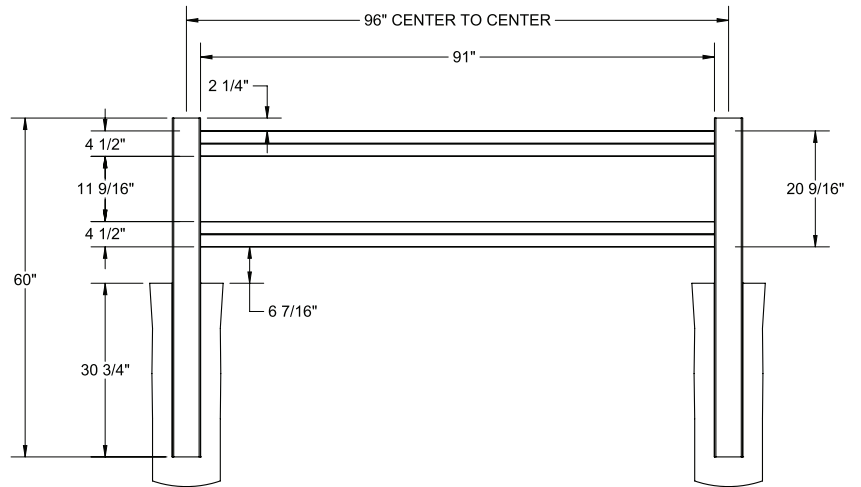

DIAMOND POST & RAIL | 2 RAIL

DESCRIPTION	WHITE	
	QTY	SKU
3/4" x 3/4" x 96" Sierra Diamond Post & Rail		73045013
5" x 5" x 60" Line Post		73045014
5" x 5" x 60" Corner Post		73045015
5" x 5" x 60" End Post		73045016

FENCE PANEL

MATERIAL PER SECTION

QTY	ITEM	DIMENSION
2	Rails	3/4" x 8' x 96"