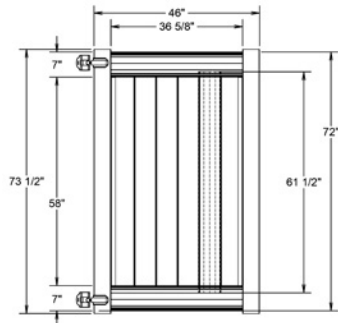

STANDARD | 6' X 8' NEWBURY

SOLID VERTICAL PRIVACY | APEX RAIL

DESCRIPTION	WHITE		SAND	
	QTY	SKU	QTY	SKU
6' x 8' Newbury Solid Vertical Privacy Panel (72"H) (ET)		73040003		73040009
5' x 5" x 80" Line Post (ET)		73047063		73047064
5' x 5" x 80" Corner Post (ET)		73058234		73058236
5' x 5" x 80" End Post (ET)		73058233		73058235
5' x 5" x 108" Line Post (ET)		73025999		73028002
5' x 5" x 108" Corner Post (ET)		73028000		73028003
5' x 5" x 108" End Post (ET)		73028001		73028004
5' x 5" x 108" .170W Corner Post (ET)		73060103		73060106
5' x 5" x 108" .170W End Post (ET)		73060104		73060107
5' x 5" x 108" .170W Line Post (ET)		73060102		73060105
5" x 5" Pyramid Post Cap		73003093		73003769
5" x 5" Internal Post Cap		73007092		73007093
5" x 5" New England Post Cap		73045003		73045004
6' x 46" Newbury Solid Vertical Privacy Walk Gate		73040007		73040023
6' x 58" Newbury Solid Vertical Privacy Drive Gate		73040008		73040024
5" x 5" x 106" Gate Post Insert			73003463	

QS QuickShip available in White and Sand only. Applies to: Fence Panels; Line, Corner, End and Gate Posts; and 4' and 5' Wide Gates.

WALK GATE