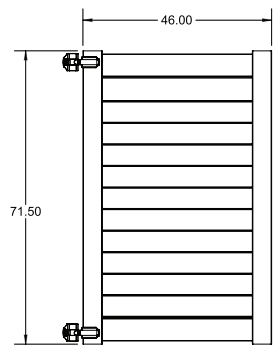

STANDARD | 6' X 6' SEASIDE

SEMI-PRIVATE HORIZONTAL LOUVERED

DESCRIPTION	WHITE	
	QTY	SKU
6' x 6' Seaside Semi-Private Horizontal Louvered Panel (70"H) (ZE)		73050573
5" x 5" x 102" Line Post (ZE)		73050554
5" x 5" x 102" Right End Gate Post (ZE)		73050556
5" x 5" x 102" Left End Gate Post (ZE)		73050558
6" x 6" x 102" Outside Seaside Corner Post		73054350
6" x 6" x 102" Inside Seaside Corner Post		73054351
5" x 5" Pyramid Post Cap		73003093
5" x 5" Gothic Post Cap		73003094
5" x 5" New England Post Cap		73045003
6" x 6" Pyramid Post Cap		73054353
6" x 6" New England Post Cap		73054355
6' x 46" Seaside Semi-Private Horizontal Louvered Walk Gate		73050570
6' x 58" Seaside Semi-Private Horizontal Louvered Drive Gate		73050568
5" x 5" x 100" Gate Post Insert		73040719

qs QuickShip available in White only. Applies to: Fence Panels; Line, Corner, End and Gate Posts; and 4' and 5' Wide Gates.

WALK GATE