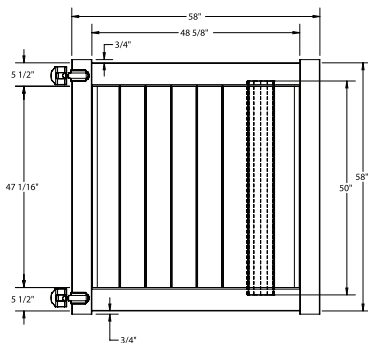

DRIVE GATE

MATERIAL PER SECTION

QTY	ITEM	DIMENSION
2	Rails	1 1/4" x 5 1/2" x 94"
15	T&G Boards	7/8" x 6' x 50"
2	U-Channels	1.02" x 1.379" x 48 3/8"
1	Aluminum Rail Stiffener	1.54" x 1.60" x 93"

RAIL PROFILE

ELEMENT SIGNATURE
1 1/4" X 5 1/2"