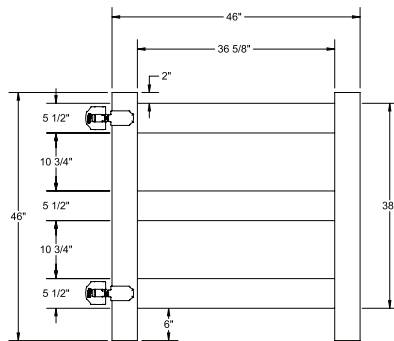

RANCH RAIL | 3 RAIL

DESCRIPTION	WHITE	
	QTY	SKU
1½" x 5½" x 96" Coronado Rail 3 Rail w/Locktabs		73012399
5" x 5" x 84" Line Post		73025464
5" x 5" x 84" Corner Post		73025465
5" x 5" x 84" End Gate Post		73025466
5" x 5" Pyramid Post Cap		73003093
5" x 5" Gothic Post Cap		73003094
5" x 5" New England Post Cap		73045003
3 Rail Coronado Ranch Rail Walk Gate		73025443
3 Rail Coronado Ranch Rail Drive Gate		73025444
5" x 5" x 82" Gate Post Insert		73003718

Note: 1½" x 5½" x 192" Coronado Rail 2 Rail with locktabs (full truck load only) white - 73053577, Sand — N/A.

QS QuickShip available in White only. Applies to: Fence Panels; Line, Corner, End and Gate Posts; and 4' and 5' Wide Gates.

WALK GATE