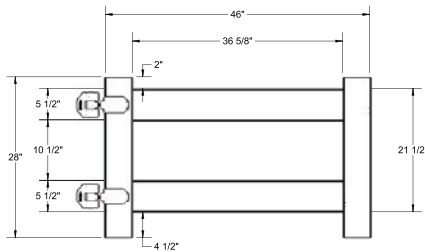

STANDARD | CORONADO

RANCH RAIL | 2 RAIL

DESCRIPTION	WHITE	
	QTY	SKU
1½" x 5½" x 96" Coronado Rail 2 Rail w/Locktabs		73012399
5" x 5" x 60" Line Post		73025455
5" x 5" x 60" Corner Post		73025456
5" x 5" x 60" End Gate Post		73025457
5" x 5" Pyramid Post Cap		73003093
5" x 5" Gothic Post Cap		73003094
5" x 5" New England Post Cap		73045003
2 Rail Coronado Ranch Rail Walk Gate		73025437
2 Rail Coronado Ranch Rail Drive Gate		73025438
5" x 5" x 58" Gate Post Insert		73012352

Note: 1½" x 5½" x 192" Coronado Rail 2 Rail with locktabs (full truck load only)
White - 73053577.

QS QuickShip available in White only. Applies to: Fence Panels; Line, Corner, End and Gate Posts; and 4' and 5' Wide Gates.

WALK GATE