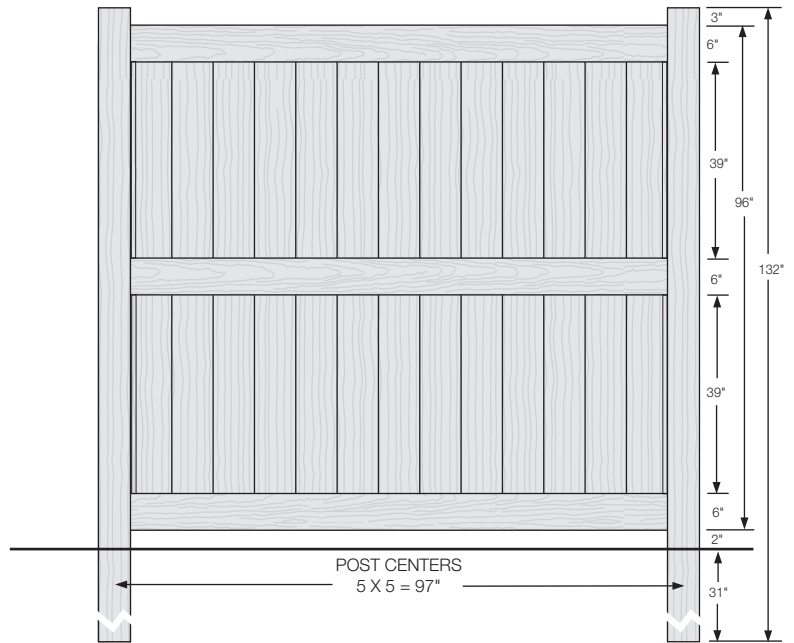

FENCE PANEL

MATERIAL PER SECTION

QTY	ITEM	DIMENSION
1	Molded Mid Rail with Steel	2" x 6" x 95"
2	Top/Bottom Rail with Steel	2" x 6" x 95"
6	Lock Rings	N/A

RAIL PROFILE

QTY	ITEM	DIMENSION
13	T&G Boards	7/8" x 7" x 41 7/8"
2	End Channel	7/8" x 1" x 47 7/8"

ELEMENT LX PREMIUM
2" x 6"