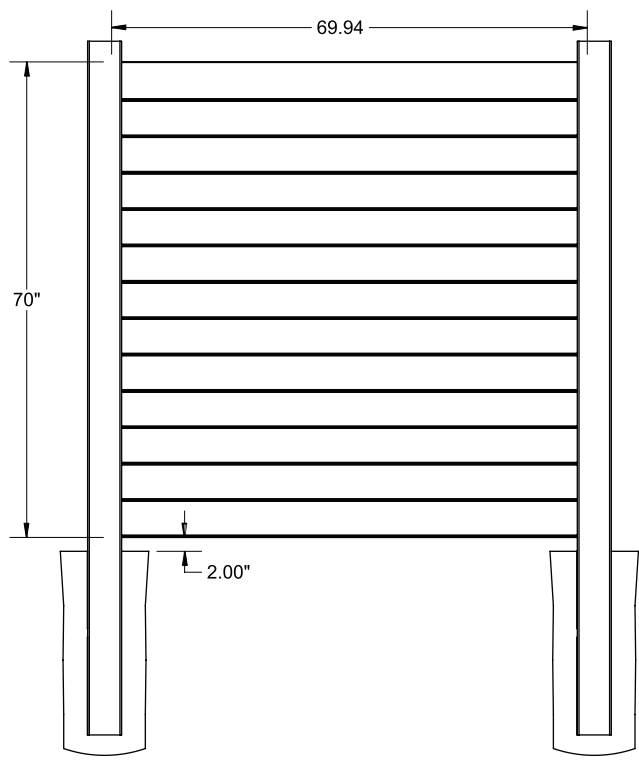

FENCE PANEL