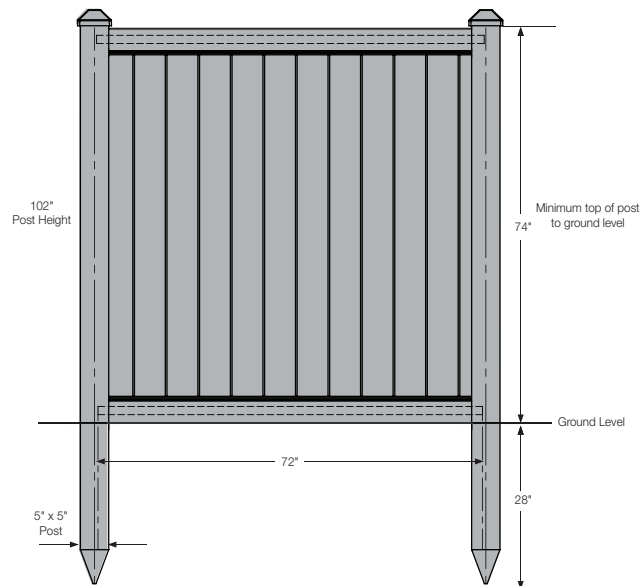

FENCE PANEL

MATERIAL PER SECTION

DESCRIPTION	WALNUT BROWN		RED CEDAR		NANTUCKET GRAY		DARK GRAY OAK	
	QTY	SKU	QTY	SKU	QTY	SKU	QTY	SKU
Cut Panel	408071							
1" Gap Filler		643317		643321		643320		643315
2" Gap Filler		643325		643329		643328		643323
Bracket	408039							
6' Concrete Mount LP	652136							
6' Concrete Mount EP	652137							
6' Concrete Mount CP	652138							
6' Concrete Mount GP	652139							
Hinge	410305							
Latch	408079							
Screw	408055							
5" Traverse Latch for Molded Fence	73058341