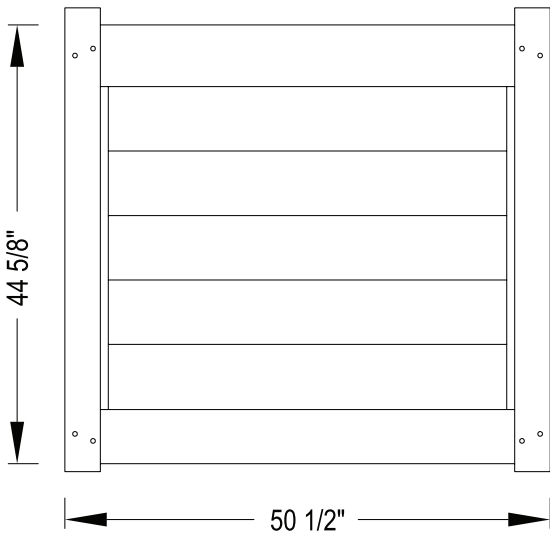

PREMIUM | 4' X 6' MADISON

HORIZONTAL PRIVACY | ELEMENT LX PREMIUM RAIL

DESCRIPTION	WEATHERED BLEND		SIERRA BLEND		BRAZILIAN BLEND		ARCTIC BLEND	
	QTY	SKU	QTY	SKU	QTY	SKU	QTY	SKU
4' x 6' Madison Horizontal Panel (44½"H)		642124		642123		642122		642121
5" x 5" x 84" Line Post		642197		642194		642190		642187
5" x 5" x 84" Corner Post		642196		642193		642189		642186
5" x 5" x 84" End Post		642198		642195		642192		642188
5" x 5" Pyramid Post Cap		410869		410868		410865		410863
5" x 5" New England Post Cap		410880		410879		410875		410872
4' Madison Horizontal Gate Kit		642055		642054		642053		642052
4' x 50½" Madison Horizontal Gate		642081		642080		642079		642033
Gate Extension Kit (Builds up to 70" Gate)*					629133			
5" x 5" x 94" Gate Post Insert					404781			

*Gate kit must also be ordered

GATE

FENCE PANEL

MATERIAL PER SECTION

RAIL PROFILE

QTY	ITEM	DIMENSION
2	Top/Bottom Rail with Steel	2" x 6" x 71"
5	T&G Boards	7/8" x 7" x 66½"
4	Lock Rings	N/A
2	Aluminum End Channel	1" x 1½" x 60½"