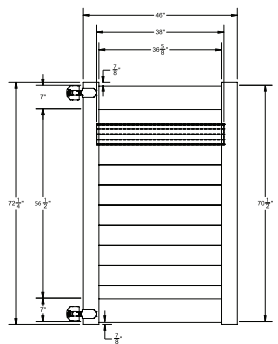

STANDARD | 6' X 8' MADISON

HORIZONTAL PRIVACY | ELEMENT RESERVE RAIL

DESCRIPTION	WHITE		SAND		GRAY	
	QTY	SKU	QTY	SKU	QTY	SKU
6' x 8' Madison Horizontal Privacy Panel (70½"H) (AD)		73045546		73045559		73055086
5" x 5" x 108" Line Post (AD)		73045547		73045567		73055087
5" x 5" x 108" Corner Post (AD)		73045548		73045568		73055088
5" x 5" x 108" End Post (AD)		73045549		73045569		73055089
5" x 5" Pyramid Post Cap		73003093		73003769		73053068
5" x 5" Gothic Post Cap		73003094		73003760		N/A
5" x 5" New England Post Cap		73045003		73045004		73053093
6' x 46" Madison Horizontal Privacy Walk Gate		73045551		73045571		73055090
6' x 58" Madison Horizontal Privacy Drive Gate		73045552		73045572		73055101
5" x 5" x 106" Gate Post Insert				73003463		

qs QuickShip available in White, Sand and Gray. Applies to: Fence Panels; Line, Corner, End and Gate Posts; and 4' and 5' Wide Gates.

WALK GATE