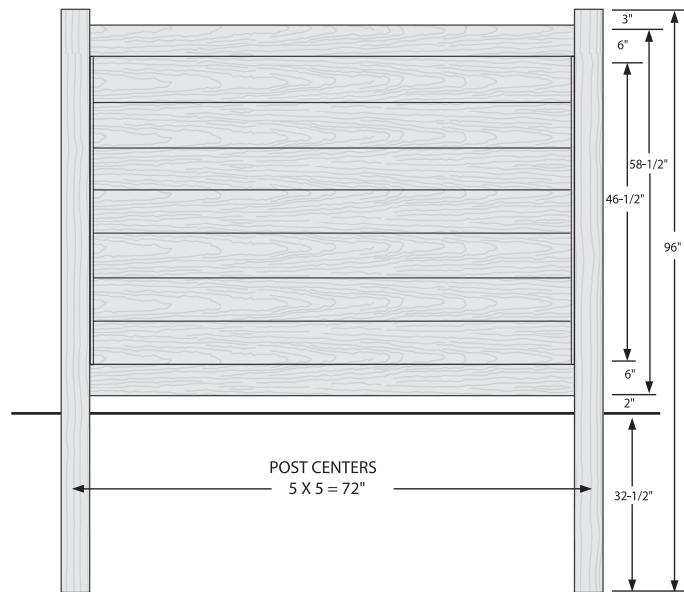

PREMIUM | 5' X 6' MADISON

HORIZONTAL PRIVACY | ELEMENT LX PREMIUM RAIL

DESCRIPTION	WEATHERED BLEND		SIERRA BLEND		BRAZILIAN BLEND		ARCTIC BLEND	
	QTY	SKU	QTY	SKU	QTY	SKU	QTY	SKU
5' x 6' Madison Horizontal Panel (58½"H)		642129		642128		642127		642125
5" x 5" x 96" Corner Post		642171		642168		642158		642199
5" x 5" x 96" Line Post		642172		642169		642166		642200
5" x 5" x 96" End Post		642173		642170		642167		642201
5" x 5" Pyramid Post Cap		410869		410868		410865		410863
5" x 5" New England Post Cap		410880		410879		410875		410872
5' Madison Horizontal Gate Kit		642059		642058		642057		642056
5' x 50½" Madison Horizontal Gate		642085		642084		642083		642082
Gate Extension Kit (Builds up to 70" Gate)*						629133		
5" x 5" x 94" Gate Post Insert						404781		

*Gate kit must also be ordered

GATE

FENCE PANEL

MATERIAL PER SECTION

QTY	ITEM	DIMENSION
2	Top/Bottom Rail with Steel	2" x 6" x 71"
4	Lock Rings	N/A
7	T&G Boards	¾" x 7" x 66 ½"
2	Aluminum End Channel	1" x 1½" x 60½"

RAIL PROFILE

ELEMENT LX PREMIUM
2" x 6"