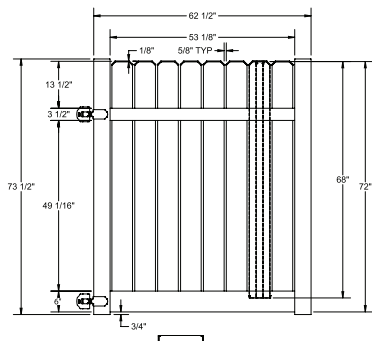

DRIVE GATE

MATERIAL PER SECTION

QTY	ITEM	DIMENSION
1	Top Rail	2" x 3½" x 94"
1	Bottom Rail	2" x 6" x 94"
14	Pickets	¾" x 6" x 68"
1	Aluminum Insert	1.77" x 1.85" x 93"