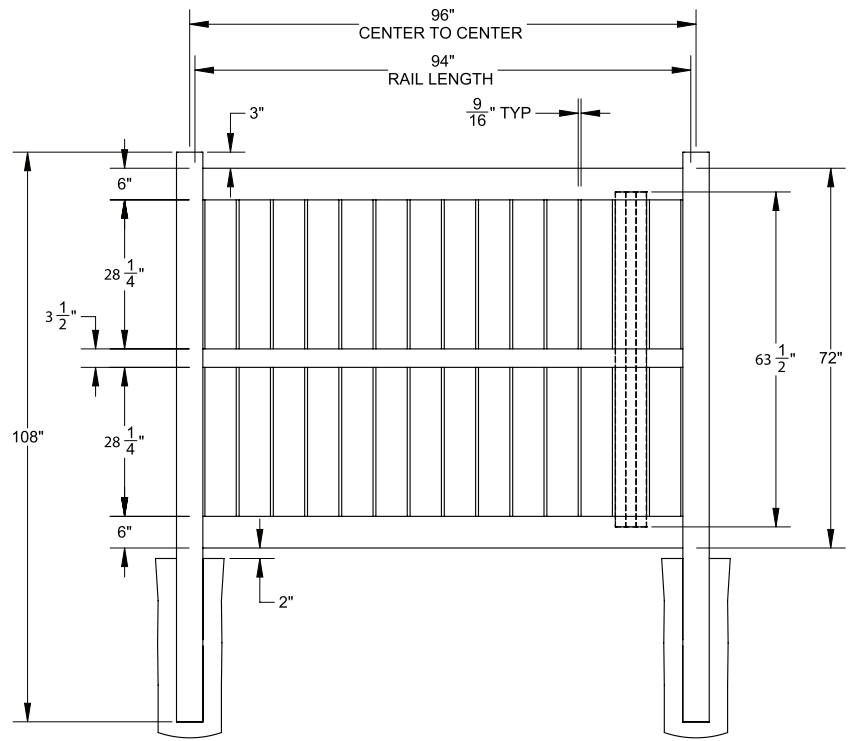

FENCE PANEL