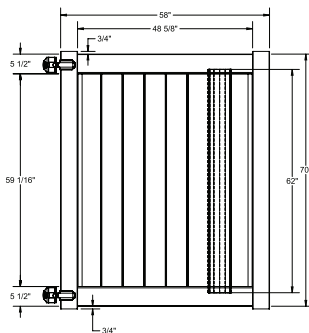

DRIVE GATE

MATERIAL PER SECTION

QTY	ITEM	DIMENSION
2	Rails	1 3/4" x 7" x 70"
11	GlideLock Boards	7/8" x 6' x 62"
2	U-Channels	1.02" x 1.379" x 59 1/2"

RAIL PROFILE