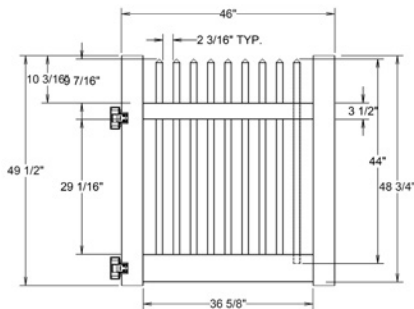

STANDARD | 4' X 8' CAPE COD

CLASSIC PICKET | STRAIGHT

DESCRIPTION	WHITE	
	QTY	SKU
4' x 8' Cape Cod Classic Picket Straight Panel (48"H) (B)		73011681
5" x 5" x 84" Line Post (B)		73011754
5" x 5" x 84" Corner Post (B)		73011755
5" x 5" x 84" End Gate Post (B)		73011756
5" x 5" Pyramid Post Cap		73003093
5" x 5" Gothic Post Cap		73003094
5" x 5" New England Post Cap		73045003
4' x 46" Cape Cod Classic Picket Straight Walk Gate		73014743
4' x 58" Cape Cod Classic Picket Straight Drive Gate		73014744
5" x 5" x 82" Gate Post Insert		73003718

QS QuickShip available in White and Sand only. Applies to: Fence Panels; Line, Corner, End and Gate Posts; and 4' and 5' Wide Gates.

WALK GATE