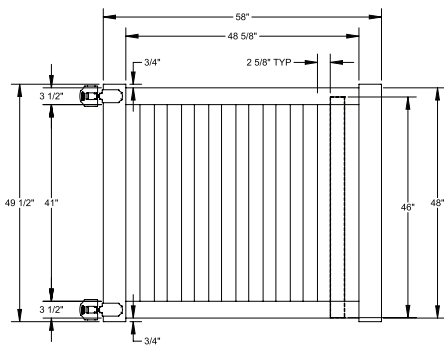

DRIVE GATE

MATERIAL PER SECTION

QTY	ITEM	DIMENSION
2	Top/Bottom Routed Rails	2" x 3½" x 94"
1	Aluminum Rail Stiffener	3.25" x 1.77" x 93"
15	Pickets	⅞" x 3" x 46"