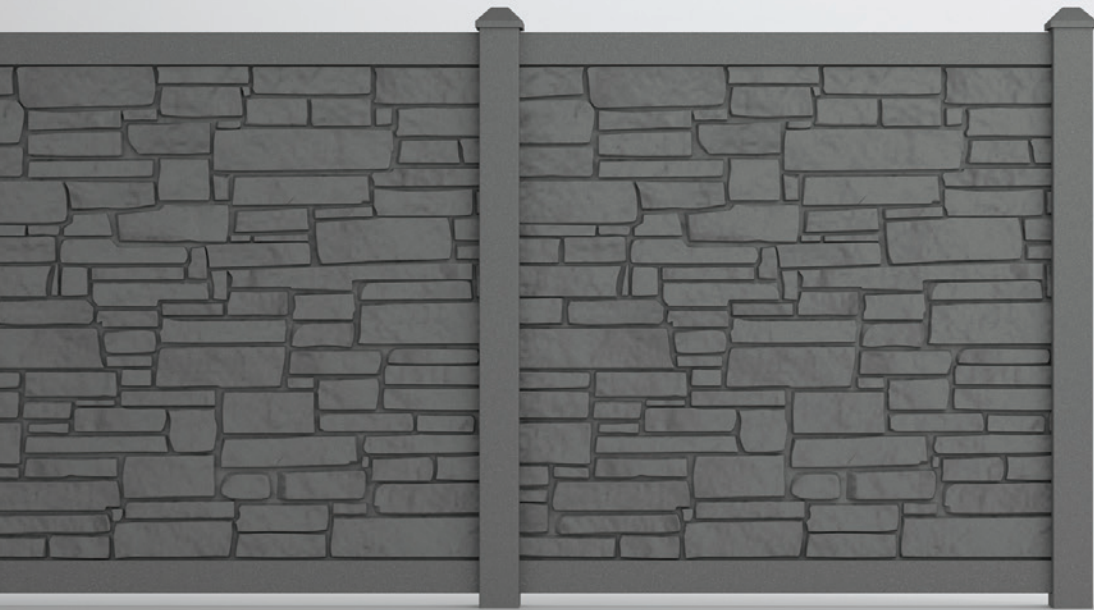

MOLDED

MOLDED PRIVACY

BOULDER

WITH SIMTEK™ TECHNOLOGY

Transform your acreage with heavy, virtually rock-solid polyethylene panels engineered to absorb noise and resist impact. At 96" and 144" heights, the stackable units and earth tone colors blend in with suburban and rural settings.

Shown in Dark Gray Granite

INNOVATIONS

- ↔ StayStraight®
- ☀ SolarGuard®
- SimTek™

SIZES

Width:
6' and 8'

Height:
4', 6' and stackable to 8' and 12'

PREMIUM

$$$$

SimTek™ Molded Panel Technology