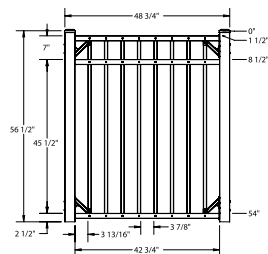

4' x 5' Aluminum Gate

50" Gate Opening

48" Gate Opening

60" Gate Opening

Note: Aluminum gates come with 1"x1" pickets

STANDARD | 4½' X 6' MANCHESTER COMPOSITE

FLAT TOP | 3 RAIL | FLUSH BOTTOM | 1⅝" X 1½" RAIL

DESCRIPTION	BLACK	
	QTY	SKU
4½' x 6' Manchester Composite Flat Top Flat Top 3 Rail Flush Bottom Panel (C2)		73060379
3" x 3" x 82" (.150") Composite Line Post (C2)		73060213
3" x 3" x 82" (.150") Composite Corner Post (C2)		73060214
3" x 3" x 82" (.150") Composite End Post (C2)		73060215
3" x 3" x 82" Gate Post Insert		73060281
4½' x 4' Manchester Composite Flush Bottom Straight Gate (C2) 50" Opening		73060222
4½' x 4' Manchester Aluminum Flush Bottom Straight Gate (C2) 48" Opening		73060374
4½' x 5' Manchester Aluminum Flush Bottom Straight Gate (C2) 60" Opening		73060375

FENCE PANEL

STRAIGHT WALK GATES

4½' x 4' Composite Gate

50" Gate Opening

4½' x 4' Aluminum Gate

48" Gate Opening

4½' x 5' Aluminum Gate

60" Gate Opening

Note: Aluminum gates come with 1"x1" pickets

RAIL PROFILE

1⅝" x 1½"

PICKETS

1" x ¾"

STANDARD | 5' X 6' MANCHESTER COMPOSITE

FLAT TOP | 3 RAIL | STANDARD BOTTOM | 1 1/2" X 1 1/2" RAIL

DESCRIPTION	BLACK	
	QTY	SKU
5' x 6' Manchester Flat Top 3 Rail Rail Standard Bottom Panel (C3)		73060380
2" x 2" x 82" (.150") Line Post (C3)		73060217
2" x 2" x 82" (.150") Corner Post (C3)		73060218
2" x 2" x 82" (.150") End Post (C3)		73060219
3" x 3" x 88" Gate Post Insert		73060282
5' x 4' Manchester Composite Standard Bottom Straight Gate (C3) 50" Opening		73060224
5' x 4' Manchester Aluminum Standard Bottom Straight Gate (C3) 48" Opening		73060376
5'x5' Manchester Aluminum Standard Bottom Straight Gate (C3) 60" Opening		73060377