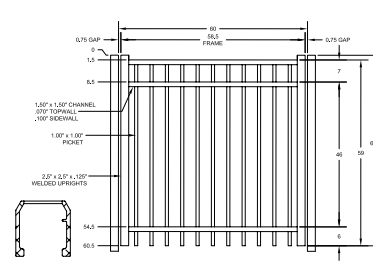

FENCE PANEL

STRAIGHT WALK GATES

4½' x 4' Composite Gate

50" Gate Opening

4½' x 4' Aluminum Gate

48" Gate Opening

4½' x 5' Aluminum Gate

60" Gate Opening

Note: Aluminum gates come with 1"x1" pickets

RAIL PROFILE

1⅝" x 1½"

PICKETS

1" x ¾"

STANDARD | 5' X 6' MANCHESTER COMPOSITE

FLAT TOP | 3 RAIL | STANDARD BOTTOM | 1 1/2" X 1 1/2" RAIL

DESCRIPTION	BLACK	
	QTY	SKU
5' x 6' Manchester Flat Top 3 Rail Rail Standard Bottom Panel (C3)		73060380
2" x 2" x 82" (.150") Line Post (C3)		73060217
2" x 2" x 82" (.150") Corner Post (C3)		73060218
2" x 2" x 82" (.150") End Post (C3)		73060219
3" x 3" x 88" Gate Post Insert		73060282
5' x 4' Manchester Composite Standard Bottom Straight Gate (C3) 50" Opening		73060224
5' x 4' Manchester Aluminum Standard Bottom Straight Gate (C3) 48" Opening		73060376
5'x5' Manchester Aluminum Standard Bottom Straight Gate (C3) 60" Opening		73060377

FENCE PANEL

STRAIGHT WALK GATES

RAIL PROFILE

1 1/2" x 1 1/2"

PICKETS

1" x 3/4"

5' x 4' Composite Gate

5' x 4' Aluminum Gate

5' x 5' Aluminum Gate

50" Gate Opening

48" Gate Opening

60" Gate Opening

Note: Aluminum gates come with 1"x1" pickets