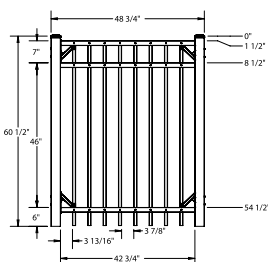

FENCE PANEL

STRAIGHT WALK GATES

4½' x 4' Composite Gate

50" Gate Opening

4½' x 4' Aluminum Gate

48" Gate Opening

4½' x 5' Aluminum Gate

60" Gate Opening

Note: Aluminum gates come with 1"x1" pickets

RAIL PROFILE

1⅝" x 1½"

PICKETS

1" x ¾"

STANDARD | 5' X 6' MANCHESTER COMPOSITE

FLAT TOP | 3 RAIL | STANDARD BOTTOM | 1 1/2" X 1 1/2" RAIL

DESCRIPTION	BLACK	
	QTY	SKU
5' x 6' Manchester Flat Top 3 Rail Rail Standard Bottom Panel (C3)		73060380
2" x 2" x 82" (.150") Line Post (C3)		73060217
2" x 2" x 82" (.150") Corner Post (C3)		73060218
2" x 2" x 82" (.150") End Post (C3)		73060219
3" x 3" x 88" Gate Post Insert		73060282
5' x 4' Manchester Composite Standard Bottom Straight Gate (C3) 50" Opening		73060224
5' x 4' Manchester Aluminum Standard Bottom Straight Gate (C3) 48" Opening		73060376
5'x5' Manchester Aluminum Standard Bottom Straight Gate (C3) 60" Opening		73060377

FENCE PANEL

STRAIGHT WALK GATES

RAIL PROFILE

1 1/2" x 1 1/2"

PICKETS

1" x 3/4"

5' x 4' Composite Gate

5' x 4' Aluminum Gate

5' x 5' Aluminum Gate

50" Gate Opening

48" Gate Opening

60" Gate Opening

Note: Aluminum gates come with 1"x1" pickets