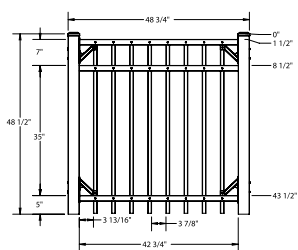

DESCRIPTION	BLACK	
	QTY	SKU
4' x 6' Manchester Composite Flat Top Flat Top 3 Rail Standard Bottom Panel (C1)		73060378
3" x 3" x 70" (.150") Composite Line Post (C1)		73060189
3" x 3" x 70" (.150") Composite Corner Post (C1)		73060190
3" x 3" x 70" (.150") Composite End Post (C1)		73060211
3" x 3" x 70" Gate Post Insert		73060280
4' x 4' Manchester Composite Standard Bottom Straight Gate (C1) 50" Opening		73060208
4' x 4' Manchester Aluminum Standard Bottom Straight Gate (C1) 48" Opening		73060371
4' x 5' Manchester Aluminum Standard Bottom Straight Gate (C1) 60" Opening		73060373

FENCE PANEL

STRAIGHT WALK GATES

RAIL PROFILE

1½" x 1½"

PICKETS

1" x ¾"

4' x 4' Composite Gate

4' x 4' Aluminum Gate

4' x 5' Aluminum Gate

50" Gate Opening

48" Gate Opening

60" Gate Opening

Note: Aluminum gates come with 1"x1" pickets

STANDARD | 4½' X 6' MANCHESTER COMPOSITE

FLAT TOP | 3 RAIL | FLUSH BOTTOM | 1⅝" X 1½" RAIL

DESCRIPTION	BLACK	
	QTY	SKU
4½' x 6' Manchester Composite Flat Top Flat Top 3 Rail Flush Bottom Panel (C2)		73060379
3" x 3" x 82" (.150") Composite Line Post (C2)		73060213
3" x 3" x 82" (.150") Composite Corner Post (C2)		73060214
3" x 3" x 82" (.150") Composite End Post (C2)		73060215
3" x 3" x 82" Gate Post Insert		73060281
4½' x 4' Manchester Composite Flush Bottom Straight Gate (C2) 50" Opening		73060222
4½' x 4' Manchester Aluminum Flush Bottom Straight Gate (C2) 48" Opening		73060374
4½' x 5' Manchester Aluminum Flush Bottom Straight Gate (C2) 60" Opening		73060375