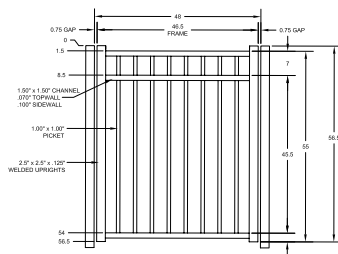

DESCRIPTION	BLACK	
	QTY	SKU
4½' x 6' Manchester Composite Flat Top Flat Top 3 Rail Flush Bottom Panel (C2)		73060379
3" x 3" x 82" (.150") Composite Line Post (C2)		73060213
3" x 3" x 82" (.150") Composite Corner Post (C2)		73060214
3" x 3" x 82" (.150") Composite End Post (C2)		73060215
3" x 3" x 82" Gate Post Insert		73060281
4½' x 4' Manchester Composite Flush Bottom Straight Gate (C2) 50" Opening		73060222
4½' x 4' Manchester Aluminum Flush Bottom Straight Gate (C2) 48" Opening		73060374
4½' x 5' Manchester Aluminum Flush Bottom Straight Gate (C2) 60" Opening		73060375

FENCE PANEL

STRAIGHT WALK GATES

4½' x 4' Composite Gate

50" Gate Opening

4½' x 4' Aluminum Gate

48" Gate Opening

4½' x 5' Aluminum Gate

60" Gate Opening

Note: Aluminum gates come with 1"x1" pickets

RAIL PROFILE

1⅝" x 1½"

PICKETS

1" x ¾"

STANDARD | 5' X 6' MANCHESTER COMPOSITE

FLAT TOP | 3 RAIL | STANDARD BOTTOM | 1 1/2" X 1 1/2" RAIL

DESCRIPTION	BLACK	
	QTY	SKU
5' x 6' Manchester Flat Top 3 Rail Rail Standard Bottom Panel (C3)		73060380
2" x 2" x 82" (.150") Line Post (C3)		73060217
2" x 2" x 82" (.150") Corner Post (C3)		73060218
2" x 2" x 82" (.150") End Post (C3)		73060219
3" x 3" x 88" Gate Post Insert		73060282
5' x 4' Manchester Composite Standard Bottom Straight Gate (C3) 50" Opening		73060224
5' x 4' Manchester Aluminum Standard Bottom Straight Gate (C3) 48" Opening		73060376
5'x5' Manchester Aluminum Standard Bottom Straight Gate (C3) 60" Opening		73060377

FENCE PANEL

STRAIGHT WALK GATES

RAIL PROFILE

1 1/2" x 1 1/2"

PICKETS

1" x 3/4"

5' x 4' Composite Gate

5' x 4' Aluminum Gate