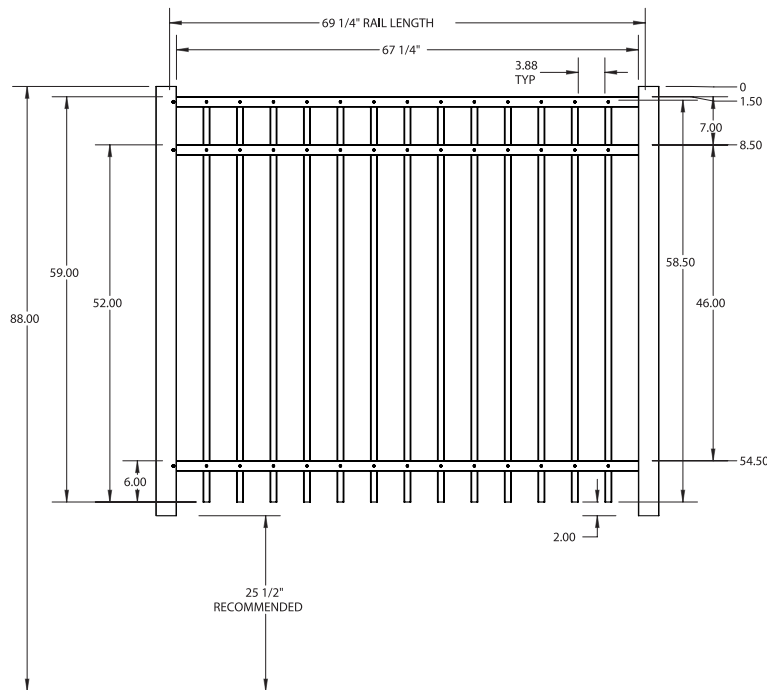

FENCE PANEL

STRAIGHT WALK GATES

4½' x 4' Composite Gate

50" Gate Opening

4½' x 4' Aluminum Gate

48" Gate Opening

4½' x 5' Aluminum Gate

60" Gate Opening

Note: Aluminum gates come with 1"x1" pickets

RAIL PROFILE

1⅝" x 1½"

PICKETS

1" x ¾"

STANDARD | 5' X 6' MANCHESTER COMPOSITE

FLAT TOP | 3 RAIL | STANDARD BOTTOM | 1 1/2" X 1 1/2" RAIL

DESCRIPTION	BLACK	
	QTY	SKU
5' x 6' Manchester Flat Top 3 Rail Rail Standard Bottom Panel (C3)		73060380
2" x 2" x 82" (.150") Line Post (C3)		73060217
2" x 2" x 82" (.150") Corner Post (C3)		73060218
2" x 2" x 82" (.150") End Post (C3)		73060219
3" x 3" x 88" Gate Post Insert		73060282
5' x 4' Manchester Composite Standard Bottom Straight Gate (C3) 50" Opening		73060224
5' x 4' Manchester Aluminum Standard Bottom Straight Gate (C3) 48" Opening		73060376
5'x5' Manchester Aluminum Standard Bottom Straight Gate (C3) 60" Opening		73060377

FENCE PANEL

STRAIGHT WALK GATES

RAIL PROFILE

1 1/2" x 1 1/2"

PICKETS

1" x 3/4"

5' x 4' Composite Gate

5' x 4' Aluminum Gate

5' x 5' Aluminum Gate

50" Gate Opening

48" Gate Opening

60" Gate Opening

Note: Aluminum gates come with 1"x1" pickets