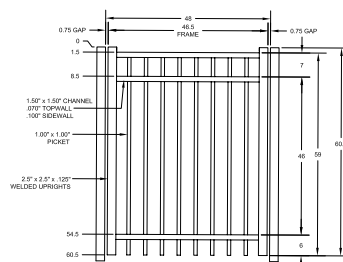

FENCE PANEL

STRAIGHT WALK GATES

4½' x 4' Composite Gate

50" Gate Opening

4½' x 4' Aluminum Gate

48" Gate Opening

4½' x 5' Aluminum Gate

60" Gate Opening

Note: Aluminum gates come with 1"x1" pickets

RAIL PROFILE

1⅝" x 1½"

PICKETS

1" x ¾"

STANDARD | 5' X 6' MANCHESTER COMPOSITE

FLAT TOP | 3 RAIL | STANDARD BOTTOM | 1 1/2" X 1 1/2" RAIL

DESCRIPTION	BLACK	
	QTY	SKU
5' x 6' Manchester Flat Top 3 Rail Rail Standard Bottom Panel (C3)		73060380
2" x 2" x 82" (.150") Line Post (C3)		73060217
2" x 2" x 82" (.150") Corner Post (C3)		73060218
2" x 2" x 82" (.150") End Post (C3)		73060219
3" x 3" x 88" Gate Post Insert		73060282
5' x 4' Manchester Composite Standard Bottom Straight Gate (C3) 50" Opening		73060224
5' x 4' Manchester Aluminum Standard Bottom Straight Gate (C3) 48" Opening		73060376
5'x5' Manchester Aluminum Standard Bottom Straight Gate (C3) 60" Opening		73060377

FENCE PANEL

STRAIGHT WALK GATES

RAIL PROFILE

1 1/2" x 1 1/2"

PICKETS

1" x 3/4"

5' x 4' Composite Gate

5' x 4' Aluminum Gate

5' x 5' Aluminum Gate

50" Gate Opening

48" Gate Opening

60" Gate Opening

Note: Aluminum gates come with 1"x1" pickets