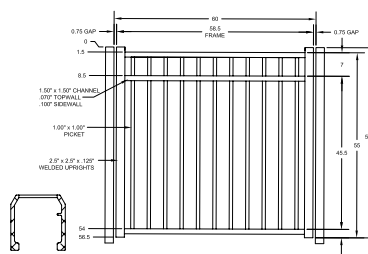

DESCRIPTION	BLACK	
	QTY	SKU
4½' x 6' Manchester Composite Flat Top Flat Top 3 Rail Flush Bottom Panel (C2)		73060379
3" x 3" x 82" (.150") Composite Line Post (C2)		73060213
3" x 3" x 82" (.150") Composite Corner Post (C2)		73060214
3" x 3" x 82" (.150") Composite End Post (C2)		73060215
3" x 3" x 82" Gate Post Insert		73060281
4½' x 4' Manchester Composite Flush Bottom Straight Gate (C2) 50" Opening		73060222
4½' x 4' Manchester Aluminum Flush Bottom Straight Gate (C2) 48" Opening		73060374
4½' x 5' Manchester Aluminum Flush Bottom Straight Gate (C2) 60" Opening		73060375

FENCE PANEL

STRAIGHT WALK GATES

4½' x 4' Composite Gate

50" Gate Opening

4½' x 4' Aluminum Gate

48" Gate Opening

4½' x 5' Aluminum Gate

60" Gate Opening

Note: Aluminum gates come with 1"x1" pickets

RAIL PROFILE

1⅝" x 1½"

PICKETS

1" x ¾"

STANDARD | 5' X 6' MANCHESTER COMPOSITE

FLAT TOP | 3 RAIL | STANDARD BOTTOM | 1 1/2" X 1 1/2" RAIL

DESCRIPTION	BLACK	
	QTY	SKU
5' x 6' Manchester Flat Top 3 Rail Rail Standard Bottom Panel (C3)		73060380
2" x 2" x 82" (.150") Line Post (C3)		73060217
2" x 2" x 82" (.150") Corner Post (C3)		73060218
2" x 2" x 82" (.150") End Post (C3)		73060219
3" x 3" x 88" Gate Post Insert		73060282
5' x 4' Manchester Composite Standard Bottom Straight Gate (C3) 50" Opening		73060224
5' x 4' Manchester Aluminum Standard Bottom Straight Gate (C3) 48" Opening		73060376
5'x5' Manchester Aluminum Standard Bottom Straight Gate (C3) 60" Opening		73060377

FENCE PANEL

STRAIGHT WALK GATES

RAIL PROFILE

1 1/2" x 1 1/2"

PICKETS

1" x 3/4"

5' x 4' Composite Gate

5' x 4' Aluminum Gate