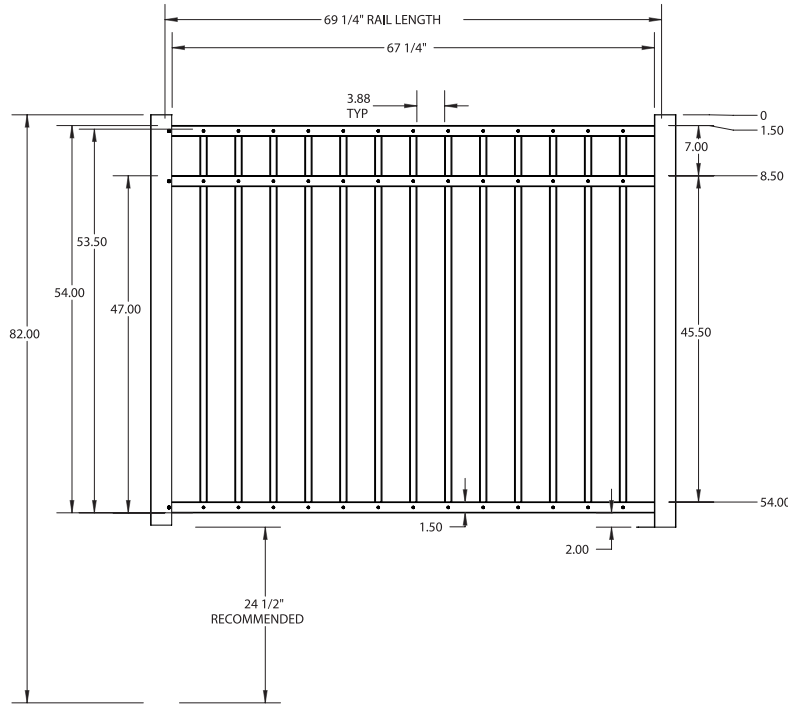

FENCE PANEL