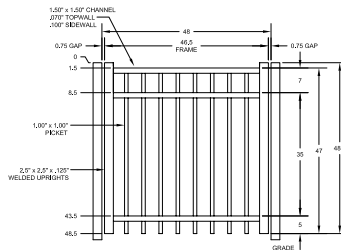

DESCRIPTION	BLACK	
	QTY	SKU
4' x 6' Manchester Composite Flat Top Flat Top 3 Rail Standard Bottom Panel (C1)		73060378
3" x 3" x 70" (.150") Composite Line Post (C1)		73060189
3" x 3" x 70" (.150") Composite Corner Post (C1)		73060190
3" x 3" x 70" (.150") Composite End Post (C1)		73060211
3" x 3" x 70" Gate Post Insert		73060280
4' x 4' Manchester Composite Standard Bottom Straight Gate (C1) 50" Opening		73060208
4' x 4' Manchester Aluminum Standard Bottom Straight Gate (C1) 48" Opening		73060371
4' x 5' Manchester Aluminum Standard Bottom Straight Gate (C1) 60" Opening		73060373

FENCE PANEL

STRAIGHT WALK GATES

RAIL PROFILE

1½" x 1½"

PICKETS

1" x ¾"

4' x 4' Composite Gate

4' x 4' Aluminum Gate

4' x 5' Aluminum Gate

50" Gate Opening

48" Gate Opening

60" Gate Opening

Note: Aluminum gates come with 1"x1" pickets

STANDARD | 4½' X 6' MANCHESTER COMPOSITE

FLAT TOP | 3 RAIL | FLUSH BOTTOM | 1⅝" X 1½" RAIL

DESCRIPTION	BLACK	
	QTY	SKU
4½' x 6' Manchester Composite Flat Top Flat Top 3 Rail Flush Bottom Panel (C2)		73060379
3" x 3" x 82" (.150") Composite Line Post (C2)		73060213
3" x 3" x 82" (.150") Composite Corner Post (C2)		73060214
3" x 3" x 82" (.150") Composite End Post (C2)		73060215
3" x 3" x 82" Gate Post Insert		73060281
4½' x 4' Manchester Composite Flush Bottom Straight Gate (C2) 50" Opening		73060222
4½' x 4' Manchester Aluminum Flush Bottom Straight Gate (C2) 48" Opening		73060374
4½' x 5' Manchester Aluminum Flush Bottom Straight Gate (C2) 60" Opening		73060375