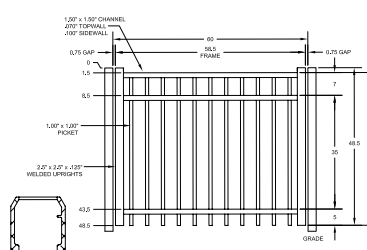

DESCRIPTION	BLACK	
	QTY	SKU
4' x 6' Manchester Composite Flat Top Flat Top 3 Rail Standard Bottom Panel (C1)		73060378
3" x 3" x 70" (.150") Composite Line Post (C1)		73060189
3" x 3" x 70" (.150") Composite Corner Post (C1)		73060190
3" x 3" x 70" (.150") Composite End Post (C1)		73060211
3" x 3" x 70" Gate Post Insert		73060280
4' x 4' Manchester Composite Standard Bottom Straight Gate (C1) 50" Opening		73060208
4' x 4' Manchester Aluminum Standard Bottom Straight Gate (C1) 48" Opening		73060371
4' x 5' Manchester Aluminum Standard Bottom Straight Gate (C1) 60" Opening		73060373

FENCE PANEL

STRAIGHT WALK GATES

RAIL PROFILE

1½" x 1½"

PICKETS

1" x ¾"

4' x 4' Composite Gate

4' x 4' Aluminum Gate

4' x 5' Aluminum Gate

50" Gate Opening

48" Gate Opening

60" Gate Opening

Note: Aluminum gates come with 1"x1" pickets

STANDARD | 4½' X 6' MANCHESTER COMPOSITE

FLAT TOP | 3 RAIL | FLUSH BOTTOM | 1⅝" X 1½" RAIL

DESCRIPTION	BLACK	
	QTY	SKU
4½' x 6' Manchester Composite Flat Top Flat Top 3 Rail Flush Bottom Panel (C2)		73060379
3" x 3" x 82" (.150") Composite Line Post (C2)		73060213
3" x 3" x 82" (.150") Composite Corner Post (C2)		73060214
3" x 3" x 82" (.150") Composite End Post (C2)		73060215
3" x 3" x 82" Gate Post Insert		73060281
4½' x 4' Manchester Composite Flush Bottom Straight Gate (C2) 50" Opening		73060222
4½' x 4' Manchester Aluminum Flush Bottom Straight Gate (C2) 48" Opening		73060374
4½' x 5' Manchester Aluminum Flush Bottom Straight Gate (C2) 60" Opening		73060375