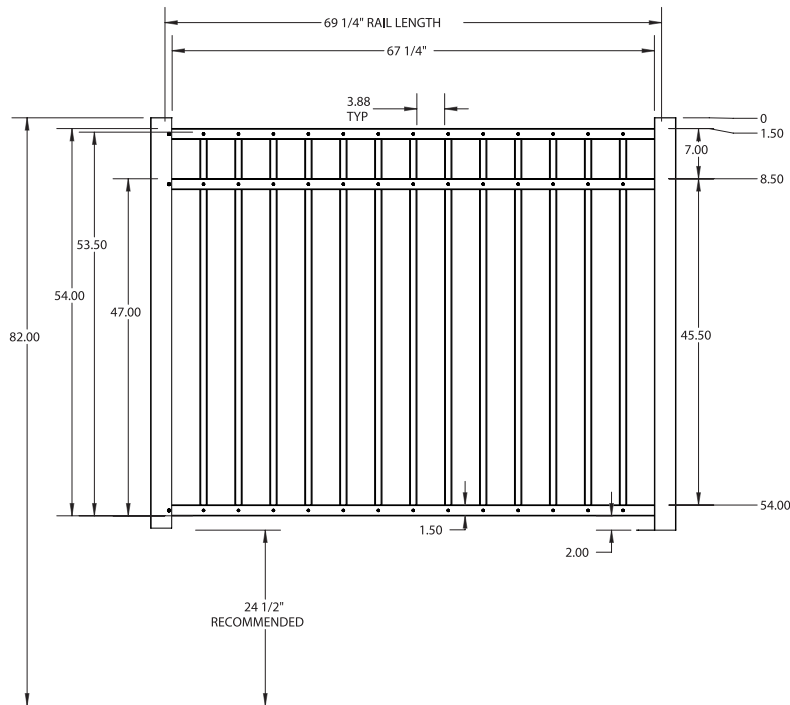

FENCE PANEL