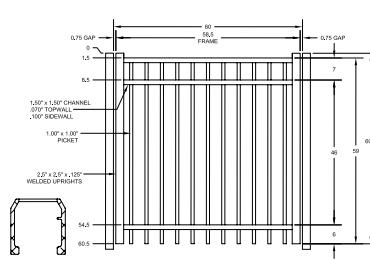

FENCE PANEL

STRAIGHT WALK GATES

4½' x 4' Composite Gate

50" Gate Opening

4½' x 4' Aluminum Gate

48" Gate Opening

4½' x 5' Aluminum Gate

60" Gate Opening

Note: Aluminum gates come with 1"x1" pickets

RAIL PROFILE

1½" x 1½"

PICKETS

1" x ¾"

STANDARD | 5' X 6' MANCHESTER COMPOSITE

FLAT TOP | 3 RAIL | STANDARD BOTTOM | 1 1/2" X 1 1/2" RAIL

DESCRIPTION	BLACK	
	QTY	SKU
5' x 6' Manchester Flat Top 3 Rail Rail Standard Bottom Panel (C3)		73060380
2" x 2" x 82" (.062") Line Post (C3)		73060217
2" x 2" x 82" (.062") Corner Post (C3)		73060218
2" x 2" x 82" (.062") End Post (C3)		73060219
3" x 3" x 88" Gate Post Insert		73060282
5' x 4' Manchester Composite Standard Bottom Straight Gate (C3) 50" Opening		73060224
5' x 4' Manchester Aluminum Standard Bottom Straight Gate (C3) 48" Opening		73060376
5'x5' Manchester Aluminum Standard Bottom Straight Gate (C3) 60" Opening		73060377

FENCE PANEL

STRAIGHT WALK GATES

RAIL PROFILE

1 1/2" x 1 1/2"

PICKETS

1" x 3/4"

5' x 4' Composite Gate

50" Gate Opening

5' x 4' Aluminum Gate

48" Gate Opening

5' x 5' Aluminum Gate

60" Gate Opening

Note: Aluminum gates come with 1"x1" pickets