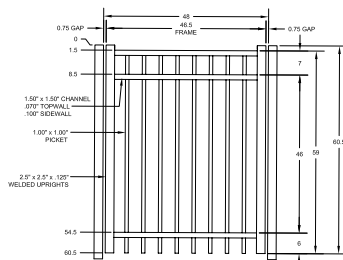

FENCE PANEL

STRAIGHT WALK GATES

4½' x 4' Composite Gate

50" Gate Opening

4½' x 4' Aluminum Gate

48" Gate Opening

4½' x 5' Aluminum Gate

60" Gate Opening

Note: Aluminum gates come with 1"x1" pickets

RAIL PROFILE

1½" x 1½"

PICKETS

1" x ¾"

STANDARD | 5' X 6' MANCHESTER COMPOSITE

FLAT TOP | 3 RAIL | STANDARD BOTTOM | 1 1/2" X 1 1/2" RAIL

DESCRIPTION	BLACK	
	QTY	SKU
5' x 6' Manchester Flat Top 3 Rail Rail Standard Bottom Panel (C3)		73060380
2" x 2" x 82" (.062") Line Post (C3)		73060217
2" x 2" x 82" (.062") Corner Post (C3)		73060218
2" x 2" x 82" (.062") End Post (C3)		73060219
3" x 3" x 88" Gate Post Insert		73060282
5' x 4' Manchester Composite Standard Bottom Straight Gate (C3) 50" Opening		73060224
5' x 4' Manchester Aluminum Standard Bottom Straight Gate (C3) 48" Opening		73060376
5'x5' Manchester Aluminum Standard Bottom Straight Gate (C3) 60" Opening		73060377

FENCE PANEL

STRAIGHT WALK GATES

RAIL PROFILE

1 1/2" x 1 1/2"

PICKETS

1" x 3/4"

5' x 4' Composite Gate

50" Gate Opening

5' x 4' Aluminum Gate

48" Gate Opening

5' x 5' Aluminum Gate

60" Gate Opening

Note: Aluminum gates come with 1"x1" pickets