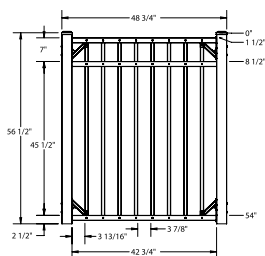

4' x 5' Aluminum Gate

50" Gate Opening

48" Gate Opening

ALUMINUM GATE RAIL

60" Gate Opening

Note: Aluminum gates come with 1"x1" pickets

STANDARD | 4½' X 6' MANCHESTER COMPOSITE

FLAT TOP | 3 RAIL | FLUSH BOTTOM | 1½" X 1½" RAIL

DESCRIPTION	BLACK	
	QTY	SKU
4½' x 6' Manchester Composite Flat Top Flat Top 3 Rail Flush Bottom Panel (C2)		73060379
3" x 3" x 82" (.062") Composite Line Post (C2)		73060213
3" x 3" x 82" (.062") Composite Corner Post (C2)		73060214
3" x 3" x 82" (.062") Composite End Post (C2)		73060215
3" x 3" x 82" Gate Post Insert		73060281
4½' x 4' Manchester Composite Flush Bottom Straight Gate (C2) 50" Opening		73060222
4½' x 4' Manchester Aluminum Flush Bottom Straight Gate (C2) 48" Opening		73060374
4½' x 5' Manchester Aluminum Flush Bottom Straight Gate (C2) 60" Opening		73060375

FENCE PANEL

STRAIGHT WALK GATES

4½' x 4' Composite Gate

50" Gate Opening

4½' x 4' Aluminum Gate

48" Gate Opening

4½' x 5' Aluminum Gate

60" Gate Opening

Note: Aluminum gates come with 1"x1" pickets

RAIL PROFILE

1½" x 1½"

PICKETS

1" x ¾"

STANDARD | 5' X 6' MANCHESTER COMPOSITE

FLAT TOP | 3 RAIL | STANDARD BOTTOM | 1 1/2" X 1 1/2" RAIL

DESCRIPTION	BLACK	
	QTY	SKU
5' x 6' Manchester Flat Top 3 Rail Rail Standard Bottom Panel (C3)		73060380
2" x 2" x 82" (.062") Line Post (C3)		73060217
2" x 2" x 82" (.062") Corner Post (C3)		73060218
2" x 2" x 82" (.062") End Post (C3)		73060219
3" x 3" x 88" Gate Post Insert		73060282
5' x 4' Manchester Composite Standard Bottom Straight Gate (C3) 50" Opening		73060224
5' x 4' Manchester Aluminum Standard Bottom Straight Gate (C3) 48" Opening		73060376
5'x5' Manchester Aluminum Standard Bottom Straight Gate (C3) 60" Opening		73060377