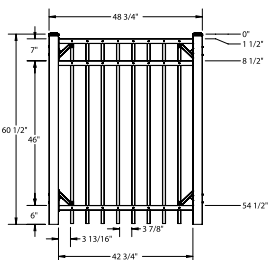

FENCE PANEL

STRAIGHT WALK GATES

4½' x 4' Composite Gate

50" Gate Opening

4½' x 4' Aluminum Gate

48" Gate Opening

4½' x 5' Aluminum Gate

60" Gate Opening

Note: Aluminum gates come with 1"x1" pickets

RAIL PROFILE

1½" x 1½"

PICKETS

1" x ¾"

STANDARD | 5' X 6' MANCHESTER COMPOSITE

FLAT TOP | 3 RAIL | STANDARD BOTTOM | 1 1/2" X 1 1/2" RAIL

DESCRIPTION	BLACK	
	QTY	SKU
5' x 6' Manchester Flat Top 3 Rail Rail Standard Bottom Panel (C3)		73060380
2" x 2" x 82" (.062") Line Post (C3)		73060217
2" x 2" x 82" (.062") Corner Post (C3)		73060218
2" x 2" x 82" (.062") End Post (C3)		73060219
3" x 3" x 88" Gate Post Insert		73060282
5' x 4' Manchester Composite Standard Bottom Straight Gate (C3) 50" Opening		73060224
5' x 4' Manchester Aluminum Standard Bottom Straight Gate (C3) 48" Opening		73060376
5'x5' Manchester Aluminum Standard Bottom Straight Gate (C3) 60" Opening		73060377

FENCE PANEL

STRAIGHT WALK GATES

RAIL PROFILE

1 1/2" x 1 1/2"

PICKETS

1" x 3/4"

5' x 4' Composite Gate

50" Gate Opening

5' x 4' Aluminum Gate

48" Gate Opening

5' x 5' Aluminum Gate

60" Gate Opening

Note: Aluminum gates come with 1"x1" pickets