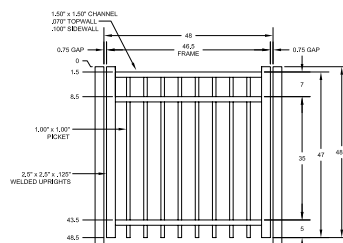

DESCRIPTION	BLACK	
	QTY	SKU
4' x 6' Manchester Composite Flat Top Flat Top 3 Rail Standard Bottom Panel (C1)		73060378
3" x 3" x 70" (.150") Composite Line Post (C1)		73060189
3" x 3" x 70" (.150") Composite Corner Post (C1)		73060190
3" x 3" x 70" (.150") Composite End Post (C1)		73060211
3" x 3" x 70" Gate Post Insert		73060280
4' x 4' Manchester Composite Standard Bottom Straight Gate (C1) 50" Opening		73060208
4' x 4' Manchester Aluminum Standard Bottom Straight Gate (C1) 48" Opening		73060371
4' x 5' Manchester Aluminum Standard Bottom Straight Gate (C1) 60" Opening		73060373

FENCE PANEL

STRAIGHT WALK GATES

RAIL PROFILE

1½" x 1½"

PICKETS

1" x ¾"

4' x 4' Composite Gate

4' x 4' Aluminum Gate

4' x 5' Aluminum Gate

50" Gate Opening

48" Gate Opening

ALUMINUM GATE RAIL

60" Gate Opening

Note: Aluminum gates come with 1"x1" pickets

STANDARD | 4½' X 6' MANCHESTER COMPOSITE

FLAT TOP | 3 RAIL | FLUSH BOTTOM | 1½" X 1½" RAIL

DESCRIPTION	BLACK	
	QTY	SKU
4½' x 6' Manchester Composite Flat Top Flat Top 3 Rail Flush Bottom Panel (C2)		73060379
3" x 3" x 82" (.062") Composite Line Post (C2)		73060213
3" x 3" x 82" (.062") Composite Corner Post (C2)		73060214
3" x 3" x 82" (.062") Composite End Post (C2)		73060215
3" x 3" x 82" Gate Post Insert		73060281
4½' x 4' Manchester Composite Flush Bottom Straight Gate (C2) 50" Opening		73060222
4½' x 4' Manchester Aluminum Flush Bottom Straight Gate (C2) 48" Opening		73060374
4½' x 5' Manchester Aluminum Flush Bottom Straight Gate (C2) 60" Opening		73060375