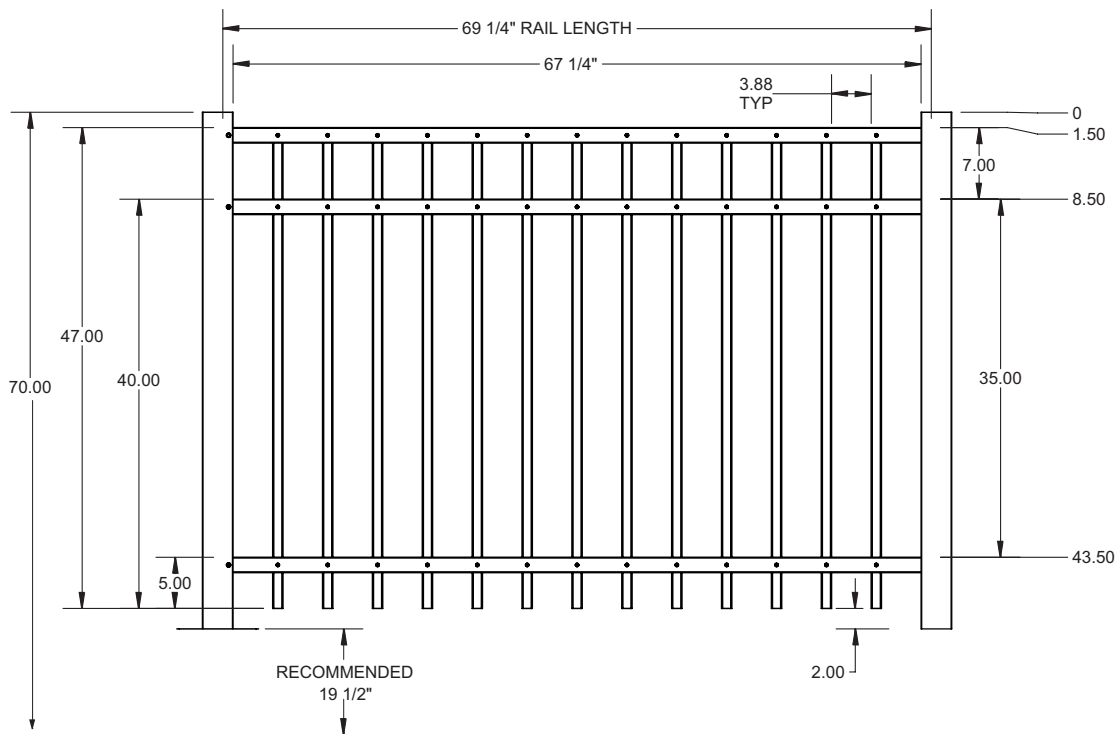

FENCE PANEL

STRAIGHT WALK GATES

RAIL PROFILE

1½" x 1½"

PICKETS

1" x ¾"