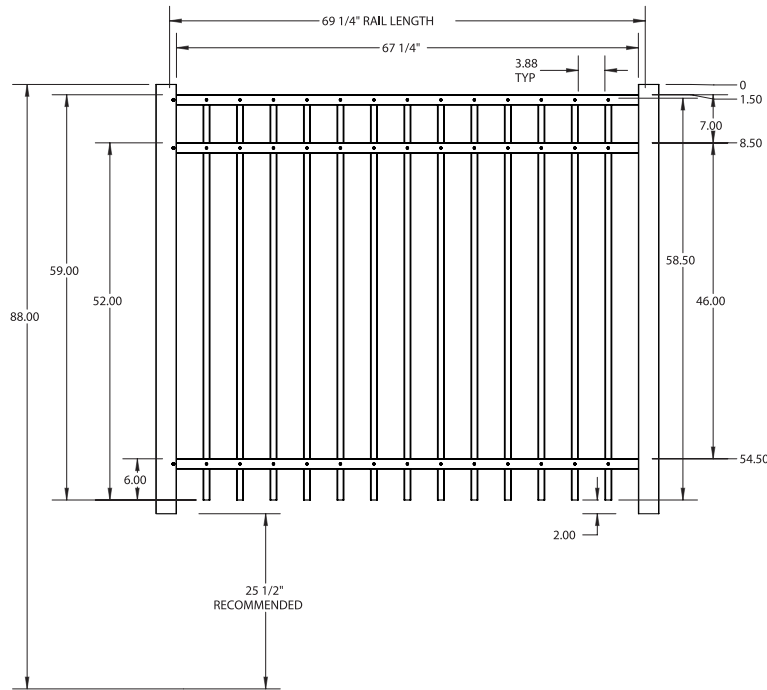

FENCE PANEL

STRAIGHT WALK GATES

4½' x 4' Composite Gate

50" Gate Opening

4½' x 4' Aluminum Gate

48" Gate Opening

4½' x 5' Aluminum Gate

60" Gate Opening

Note: Aluminum gates come with 1"x1" pickets

RAIL PROFILE

1½" x 1½"

PICKETS

1" x ¾"

STANDARD | 5' X 6' MANCHESTER COMPOSITE

FLAT TOP | 3 RAIL | STANDARD BOTTOM | 1 1/2" X 1 1/2" RAIL

DESCRIPTION	BLACK	
	QTY	SKU
5' x 6' Manchester Flat Top 3 Rail Rail Standard Bottom Panel (C3)		73060380
2" x 2" x 82" (.062") Line Post (C3)		73060217
2" x 2" x 82" (.062") Corner Post (C3)		73060218
2" x 2" x 82" (.062") End Post (C3)		73060219
3" x 3" x 88" Gate Post Insert		73060282
5' x 4' Manchester Composite Standard Bottom Straight Gate (C3) 50" Opening		73060224
5' x 4' Manchester Aluminum Standard Bottom Straight Gate (C3) 48" Opening		73060376
5'x5' Manchester Aluminum Standard Bottom Straight Gate (C3) 60" Opening		73060377

FENCE PANEL

STRAIGHT WALK GATES

RAIL PROFILE

1 1/2" x 1 1/2"

PICKETS

1" x 3/4"

5' x 4' Composite Gate

50" Gate Opening

5' x 4' Aluminum Gate

48" Gate Opening

5' x 5' Aluminum Gate

60" Gate Opening

Note: Aluminum gates come with 1"x1" pickets