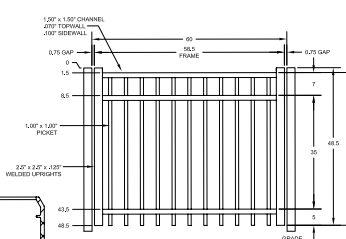

FENCE PANEL

STRAIGHT WALK GATES

RAIL PROFILE

1½" x 1½"

PICKETS

1" x ¾"

4' x 4' Composite Gate

4' x 4' Aluminum Gate

4' x 5' Aluminum Gate

50" Gate Opening

48" Gate Opening

ALUMINUM GATE RAIL

60" Gate Opening

Note: Aluminum gates come with 1"x1" pickets

STANDARD | 4½' X 6' MANCHESTER COMPOSITE

FLAT TOP | 3 RAIL | FLUSH BOTTOM | 1½" X 1½" RAIL

DESCRIPTION	BLACK	
	QTY	SKU
4½' x 6' Manchester Composite Flat Top Flat Top 3 Rail Flush Bottom Panel (C2)		73060379
3" x 3" x 82" (.062") Composite Line Post (C2)		73060213
3" x 3" x 82" (.062") Composite Corner Post (C2)		73060214
3" x 3" x 82" (.062") Composite End Post (C2)		73060215
3" x 3" x 82" Gate Post Insert		73060281
4½' x 4' Manchester Composite Flush Bottom Straight Gate (C2) 50" Opening		73060222
4½' x 4' Manchester Aluminum Flush Bottom Straight Gate (C2) 48" Opening		73060374
4½' x 5' Manchester Aluminum Flush Bottom Straight Gate (C2) 60" Opening		73060375

Note: Aluminum gates come with 1"x1" pickets

RAIL PROFILE

1½" x 1½"

PICKETS

1" x ¾"

STANDARD | 5' X 6' MANCHESTER COMPOSITE

FLAT TOP | 3 RAIL | STANDARD BOTTOM | 1 1/2" X 1 1/2" RAIL

DESCRIPTION	BLACK	
	QTY	SKU
5' x 6' Manchester Flat Top 3 Rail Rail Standard Bottom Panel (C3)		73060380
2" x 2" x 82" (.062") Line Post (C3)		73060217
2" x 2" x 82" (.062") Corner Post (C3)		73060218
2" x 2" x 82" (.062") End Post (C3)		73060219
3" x 3" x 88" Gate Post Insert		73060282
5' x 4' Manchester Composite Standard Bottom Straight Gate (C3) 50" Opening		73060224
5' x 4' Manchester Aluminum Standard Bottom Straight Gate (C3) 48" Opening		73060376
5'x5' Manchester Aluminum Standard Bottom Straight Gate (C3) 60" Opening		73060377