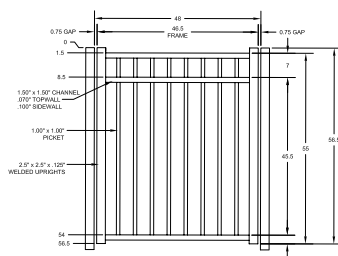

4' x 5' Aluminum Gate

50" Gate Opening

48" Gate Opening

ALUMINUM GATE RAIL

60" Gate Opening

Note: Aluminum gates come with 1"x1" pickets

STANDARD | 4½' X 6' MANCHESTER COMPOSITE

FLAT TOP | 3 RAIL | FLUSH BOTTOM | 1½" X 1½" RAIL

DESCRIPTION	BLACK	
	QTY	SKU
4½' x 6' Manchester Composite Flat Top Flat Top 3 Rail Flush Bottom Panel (C2)		73060379
3" x 3" x 82" (.062") Composite Line Post (C2)		73060213
3" x 3" x 82" (.062") Composite Corner Post (C2)		73060214
3" x 3" x 82" (.062") Composite End Post (C2)		73060215
3" x 3" x 82" Gate Post Insert		73060281
4½' x 4' Manchester Composite Flush Bottom Straight Gate (C2) 50" Opening		73060222
4½' x 4' Manchester Aluminum Flush Bottom Straight Gate (C2) 48" Opening		73060374
4½' x 5' Manchester Aluminum Flush Bottom Straight Gate (C2) 60" Opening		73060375

FENCE PANEL

STRAIGHT WALK GATES

4½' x 4' Composite Gate

50" Gate Opening

4½' x 4' Aluminum Gate

48" Gate Opening

4½' x 5' Aluminum Gate

60" Gate Opening

Note: Aluminum gates come with 1"x1" pickets

RAIL PROFILE

1½" x 1½"

PICKETS

1" x ¾"

STANDARD | 5' X 6' MANCHESTER COMPOSITE

FLAT TOP | 3 RAIL | STANDARD BOTTOM | 1 1/2" X 1 1/2" RAIL

DESCRIPTION	BLACK	
	QTY	SKU
5' x 6' Manchester Flat Top 3 Rail Rail Standard Bottom Panel (C3)		73060380
2" x 2" x 82" (.062") Line Post (C3)		73060217
2" x 2" x 82" (.062") Corner Post (C3)		73060218
2" x 2" x 82" (.062") End Post (C3)		73060219
3" x 3" x 88" Gate Post Insert		73060282
5' x 4' Manchester Composite Standard Bottom Straight Gate (C3) 50" Opening		73060224
5' x 4' Manchester Aluminum Standard Bottom Straight Gate (C3) 48" Opening		73060376
5'x5' Manchester Aluminum Standard Bottom Straight Gate (C3) 60" Opening		73060377