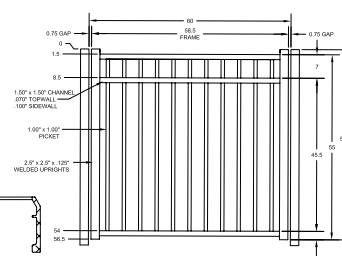

DESCRIPTION	BLACK	
	QTY	SKU
4½' x 6' Manchester Composite Flat Top Flat Top 3 Rail Flush Bottom Panel (C2)		73060379
3" x 3" x 82" (.062") Composite Line Post (C2)		73060213
3" x 3" x 82" (.062") Composite Corner Post (C2)		73060214
3" x 3" x 82" (.062") Composite End Post (C2)		73060215
3" x 3" x 82" Gate Post Insert		73060281
4½' x 4' Manchester Composite Flush Bottom Straight Gate (C2) 50" Opening		73060222
4½' x 4' Manchester Aluminum Flush Bottom Straight Gate (C2) 48" Opening		73060374
4½' x 5' Manchester Aluminum Flush Bottom Straight Gate (C2) 60" Opening		73060375

FENCE PANEL

STRAIGHT WALK GATES

4½' x 4' Composite Gate

50" Gate Opening

4½' x 4' Aluminum Gate

48" Gate Opening

4½' x 5' Aluminum Gate

60" Gate Opening

Note: Aluminum gates come with 1"x1" pickets

RAIL PROFILE

1½" x 1½"

PICKETS

1" x ¾"

STANDARD | 5' X 6' MANCHESTER COMPOSITE

FLAT TOP | 3 RAIL | STANDARD BOTTOM | 1 1/2" X 1 1/2" RAIL

DESCRIPTION	BLACK	
	QTY	SKU
5' x 6' Manchester Flat Top 3 Rail Rail Standard Bottom Panel (C3)		73060380
2" x 2" x 82" (.062") Line Post (C3)		73060217
2" x 2" x 82" (.062") Corner Post (C3)		73060218
2" x 2" x 82" (.062") End Post (C3)		73060219
3" x 3" x 88" Gate Post Insert		73060282
5' x 4' Manchester Composite Standard Bottom Straight Gate (C3) 50" Opening		73060224
5' x 4' Manchester Aluminum Standard Bottom Straight Gate (C3) 48" Opening		73060376
5'x5' Manchester Aluminum Standard Bottom Straight Gate (C3) 60" Opening		73060377

FENCE PANEL

STRAIGHT WALK GATES

RAIL PROFILE

1 1/2" x 1 1/2"

PICKETS

1" x 3/4"

5' x 4' Composite Gate

50" Gate Opening