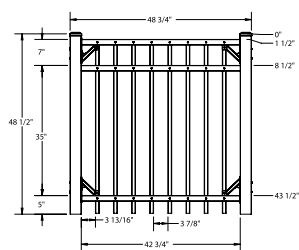

DESCRIPTION	BLACK	
	QTY	SKU
4' x 6' Manchester Composite Flat Top Flat Top 3 Rail Standard Bottom Panel (C1)		73060378
3" x 3" x 70" (.150") Composite Line Post (C1)		73060189
3" x 3" x 70" (.150") Composite Corner Post (C1)		73060190
3" x 3" x 70" (.150") Composite End Post (C1)		73060211
3" x 3" x 70" Gate Post Insert		73060280
4' x 4' Manchester Composite Standard Bottom Straight Gate (C1) 50" Opening		73060208
4' x 4' Manchester Aluminum Standard Bottom Straight Gate (C1) 48" Opening		73060371
4' x 5' Manchester Aluminum Standard Bottom Straight Gate (C1) 60" Opening		73060373

FENCE PANEL

STRAIGHT WALK GATES

RAIL PROFILE

1½" x 1½"

PICKETS

1" x ¾"

4' x 4' Composite Gate

4' x 4' Aluminum Gate

4' x 5' Aluminum Gate

50" Gate Opening

48" Gate Opening

ALUMINUM GATE RAIL

60" Gate Opening

Note: Aluminum gates come with 1"x1" pickets

STANDARD | 4½' X 6' MANCHESTER COMPOSITE

FLAT TOP | 3 RAIL | FLUSH BOTTOM | 1½" X 1½" RAIL

DESCRIPTION	BLACK	
	QTY	SKU
4½' x 6' Manchester Composite Flat Top Flat Top 3 Rail Flush Bottom Panel (C2)		73060379
3" x 3" x 82" (.062") Composite Line Post (C2)		73060213
3" x 3" x 82" (.062") Composite Corner Post (C2)		73060214
3" x 3" x 82" (.062") Composite End Post (C2)		73060215
3" x 3" x 82" Gate Post Insert		73060281
4½' x 4' Manchester Composite Flush Bottom Straight Gate (C2) 50" Opening		73060222
4½' x 4' Manchester Aluminum Flush Bottom Straight Gate (C2) 48" Opening		73060374
4½' x 5' Manchester Aluminum Flush Bottom Straight Gate (C2) 60" Opening		73060375