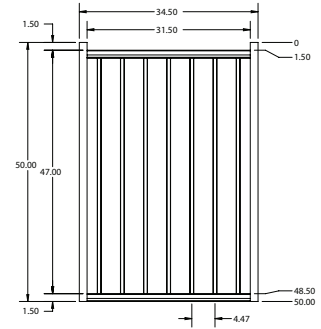

PREMIUM | 4' X 6' CANNON

FLAT TOP | 2 RAIL | FLUSH BOTTOM | 1³/₁₆" x 1¹/₂" RAIL

DESCRIPTION	BLACK		BRONZE	
	QTY	SKU	QTY	SKU
4' x 6' Cannon Flat Top 2 Rail Panel (E)		73008974		73057632
2¹/₂" x 2¹/₂" x 70" Line Post (E)		73009236		73057605
2¹/₂" x 2¹/₂" x 70" Corner Post (E)		73009237		73057601
2¹/₂" x 2¹/₂" x 70" End Post (E)		73009238		73057603
2¹/₂" x 2¹/₂" x 70" HD Gate Post (E)		73009239		73057608
2¹/₂" x 2¹/₂" x 70" Blank Post		73003649		N/A
2¹/₂" x 2¹/₂" x 82" Line Post (E)		73020587		N/A
2¹/₂" x 2¹/₂" x 82" Corner Post (E)		73020588		N/A
2¹/₂" x 2¹/₂" x 82" End Post (E)		73020589		N/A
2¹/₂" x 2¹/₂" x 82" Gate Post (E)		73020595		N/A
4' x 36" Cannon Flat Top 2 Rail Arched Walk Gate		73016232		73056925
4' x 36" Cannon Flat Top 2 Rail Straight Walk Gate		73010299		73056926
4' x 48" Cannon Flat Top 2 Rail Arched Walk Gate		73016236		73056927
4' x 48" Cannon Flat Top 2 Rail Straight Walk Gate		73010300		73056928
4' x 60" Cannon Flat Top 2 Rail Arched Walk Gate		73016240		73056929
4' x 60" Cannon Flat Top 2 Rail Straight Walk Gate		73010301		73056930
4' x 72" Cannon Flat Top 2 Rail Single Arch Double Drive Gate		73016688		73056941
4' x 96" Cannon Flat Top 2 Rail Single Arch Double Drive Gate		73016796		73056942
4' x 96" Cannon Flat Top 2 Rail Estate Arch Double Drive Gate		73016800		73056943
4' x 120" Cannon Flat Top 2 Rail Single Arch Double Drive Gate		73016940		73056944
4' x 120" Cannon Flat Top 2 Rail Estate Arch Double Drive Gate		73016944		73056945

4' STRAIGHT WALK GATE