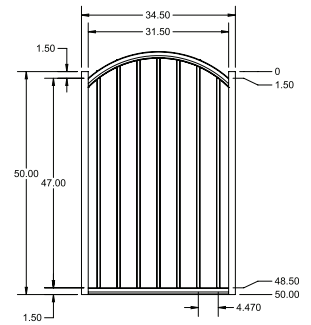

4' ARCHED WALK GATE

QuickShip available in Black. Applies to: Fence Panels; Line, Corner, End and Gate Posts; and 4' and 5' Wide Gates.