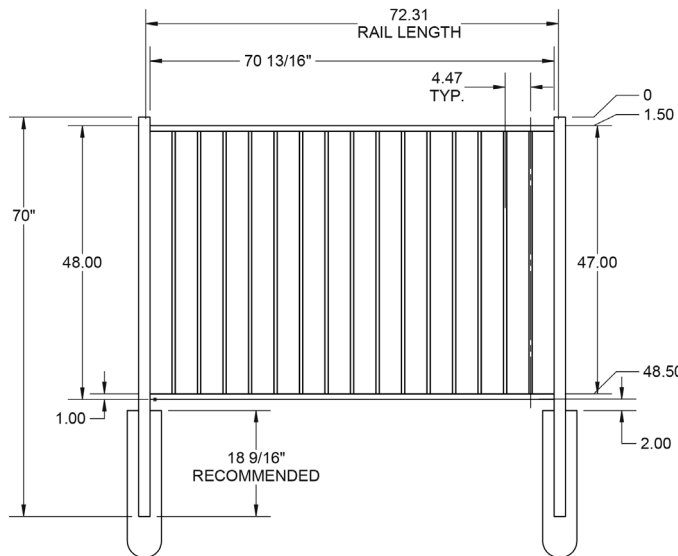

4' STRAIGHT WALK GATE

4' ARCHED WALK GATE

QuickShip available in Black. Applies to: Fence Panels; Line, Corner, End and Gate Posts; and 4' and 5' Wide Gates.

FENCE PANEL

RAIL PROFILE

1" x 1"

PICKETS

3/4" x 3/4"

STANDARD | 4' X 6' CANNON

FLAT TOP | 2 RAIL | FLUSH BOTTOM | 1" x 1" RAIL

DESCRIPTION	BLACK	
	QTY	SKU
4' x 6' Cannon Flat Top 2 Rail Panel (E)		73058144
2" x 2" x 70" Line Post (E)		73008710
2" x 2" x 70" Corner Post (E)		73008711
2" x 2" x 70" End Post (E)		73008712
2" x 2" x 70" HD Gate Post (E)		73008713
2" x 2" x 70" Blank Post		73002235
2" x 2" x 82" Line Post (E)		73012663
2" x 2" x 82" Corner Post (E)		73012654
2" x 2" x 82" End Post (E)		73012657
2" x 2" x 82" Gate Post (E)		73012660
4' x 36" Cannon Flat Top 2 Rail Arched Walk Gate		73015000
4' x 36" Cannon Flat Top 2 Rail Straight Walk Gate		73009452
4' x 48" Cannon Flat Top 2 Rail Arched Walk Gate		73015004
4' x 48" Cannon Flat Top 2 Rail Straight Walk Gate		73009453
4' x 60" Cannon Flat Top 2 Rail Arched Walk Gate		73015008
4' x 60" Cannon Flat Top 2 Rail Straight Walk Gate		73009454
4' x 72" Cannon Flat Top 2 Rail Single Arch Double Drive Gate		73015364
4' x 96" Cannon Flat Top 2 Rail Single Arch Double Drive Gate		73015560
4' x 96" Cannon Flat Top 2 Rail Estate Arch Double Drive Gate		73015564
4' x 120" Cannon Flat Top 2 Rail Single Arch Double Drive Gate		73015824
4' x 120" Cannon Flat Top 2 Rail Estate Arch Double Drive Gate		73015828
19½" x 35" Cannon Flat Top 2 Rail Puppy Picket Add-On-Panel		73050575

4' STRAIGHT WALK GATE

4' ARCHED WALK GATE

QS QuickShip available in Black. Applies to: Fence Panels; Line, Corner, End and Gate Posts; and 4' and 5' Wide Gates.

FENCE PANEL

RAIL PROFILE

1" x 1"

PICKETS

5/8" x 5/8"