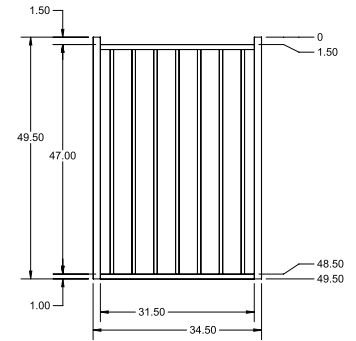

SELECT | 4' X 6' CANNON

FLAT TOP | 2 RAIL | FLUSH BOTTOM | 1" x 1" RAIL

DESCRIPTION	BLACK	
	QTY	SKU
4' x 6' Cannon Flat Top 2 Rail Panel (E)		73017992
2" x 2" x 70" Line Post (E)		73008710
2" x 2" x 70" Corner Post (E)		73008711
2" x 2" x 70" End Post (E)		73008712
2" x 2" x 70" HD Gate Post (E)		73008713
2" x 2" x 70" Blank Post (E)		73002235
2" x 2" x 82" Line Post (E)		73012663
2" x 2" x 82" Corner Post (E)		73012654
2" x 2" x 82" End Post (E)		73012657
2" x 2" x 82" Gate Post (E)		73012660
4' x 36" Cannon Flat Top 2 Rail Arched Walk Gate		73021038
4' x 36" Cannon Flat Top 2 Rail Straight Walk Gate		73021039
4' x 48" Cannon Flat Top 2 Rail Arched Walk Gate		73017970
4' x 48" Cannon Flat Top 2 Rail Straight Walk Gate		73017971
4' x 60" Cannon Flat Top 2 Rail Arched Walk Gate		73017972
4' x 60" Cannon Flat Top 2 Rail Straight Walk Gate		73017973
4' x 72" Cannon Flat Top 2 Rail Single Arch Double Drive Gate		73021040
4' x 96" Cannon Flat Top 2 Rail Single Arch Double Drive Gate		73021041
4' x 96" Cannon Flat Top 2 Rail Estate Arch Double Drive Gate		73021042
4' x 120" Cannon Flat Top 2 Rail Single Arch Double Drive Gate		73021043
4' x 120" Cannon Flat Top 2 Rail Estate Arch Double Drive Gate		73021044

4' STRAIGHT WALK GATE