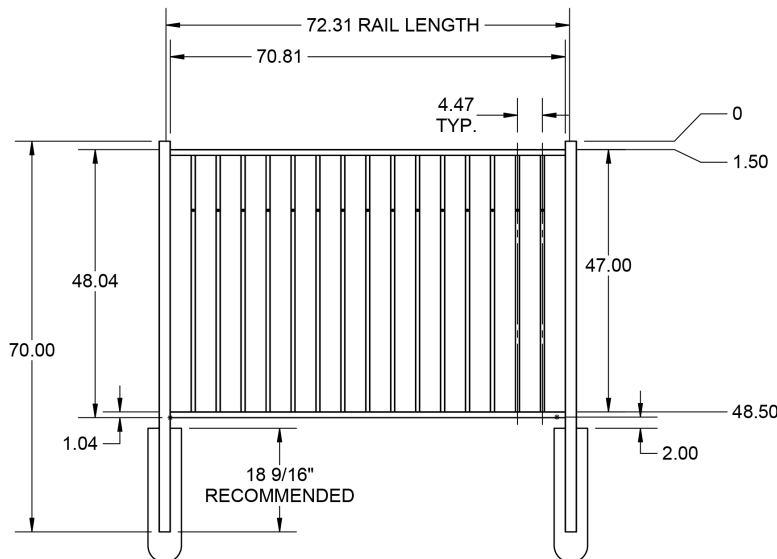

4' STRAIGHT WALK GATE

4' ARCHED WALK GATE

QuickShip available in Black. Applies to: Fence Panels; Line, Corner, End and Gate Posts; and 4' and 5' Wide Gates.

FENCE PANEL

RAIL PROFILE

1" x 1"

PICKETS

3/4" x 3/4"

STANDARD | 4' X 6' CANNON

FLAT TOP | 2 RAIL | FLUSH BOTTOM | 1" x 1" RAIL

DESCRIPTION	BLACK	
	QTY	SKU
4' x 6' Cannon Flat Top 2 Rail Panel (E)		73058144
2" x 2" x 70" Line Post (E)		73008710
2" x 2" x 70" Corner Post (E)		73008711
2" x 2" x 70" End Post (E)		73008712
2" x 2" x 70" HD Gate Post (E)		73008713
2" x 2" x 70" Blank Post		73002235
2" x 2" x 82" Line Post (E)		73012663
2" x 2" x 82" Corner Post (E)		73012654
2" x 2" x 82" End Post (E)		73012657
2" x 2" x 82" Gate Post (E)		73012660
4' x 36" Cannon Flat Top 2 Rail Arched Walk Gate		73015000
4' x 36" Cannon Flat Top 2 Rail Straight Walk Gate		73009452
4' x 48" Cannon Flat Top 2 Rail Arched Walk Gate		73015004
4' x 48" Cannon Flat Top 2 Rail Straight Walk Gate		73009453
4' x 60" Cannon Flat Top 2 Rail Arched Walk Gate		73015008
4' x 60" Cannon Flat Top 2 Rail Straight Walk Gate		73009454
4' x 72" Cannon Flat Top 2 Rail Single Arch Double Drive Gate		73015364
4' x 96" Cannon Flat Top 2 Rail Single Arch Double Drive Gate		73015560
4' x 96" Cannon Flat Top 2 Rail Estate Arch Double Drive Gate		73015564
4' x 120" Cannon Flat Top 2 Rail Single Arch Double Drive Gate		73015824
4' x 120" Cannon Flat Top 2 Rail Estate Arch Double Drive Gate		73015828
19½" x 35" Cannon Flat Top 2 Rail Puppy Picket Add-On-Panel		73050575