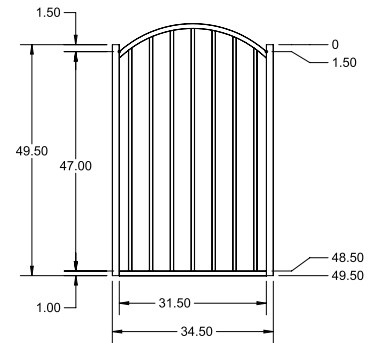

4' STRAIGHT WALK GATE

4' ARCHED WALK GATE

QuickShip available in Black. Applies to: Fence Panels; Line, Corner, End and Gate Posts; and 4' and 5' Wide Gates.

FENCE PANEL

RAIL PROFILE

1³/₁₆" x 1¹/₂"

PICKETS

3/4" x 3/4"

SELECT | 4' X 6' CANNON

FLAT TOP | 2 RAIL | FLUSH BOTTOM | 1" x 1" RAIL

DESCRIPTION	BLACK	
	QTY	SKU
4' x 6' Cannon Flat Top 2 Rail Panel (E)		73017992
2" x 2" x 70" Line Post (E)		73008710
2" x 2" x 70" Corner Post (E)		73008711
2" x 2" x 70" End Post (E)		73008712
2" x 2" x 70" HD Gate Post (E)		73008713
2" x 2" x 70" Blank Post (E)		73002235
2" x 2" x 82" Line Post (E)		73012663
2" x 2" x 82" Corner Post (E)		73012654
2" x 2" x 82" End Post (E)		73012657
2" x 2" x 82" Gate Post (E)		73012660
4' x 36" Cannon Flat Top 2 Rail Arched Walk Gate		73021038
4' x 36" Cannon Flat Top 2 Rail Straight Walk Gate		73021039
4' x 48" Cannon Flat Top 2 Rail Arched Walk Gate		73017970
4' x 48" Cannon Flat Top 2 Rail Straight Walk Gate		73017971
4' x 60" Cannon Flat Top 2 Rail Arched Walk Gate		73017972
4' x 60" Cannon Flat Top 2 Rail Straight Walk Gate		73017973
4' x 72" Cannon Flat Top 2 Rail Single Arch Double Drive Gate		73021040
4' x 96" Cannon Flat Top 2 Rail Single Arch Double Drive Gate		73021041
4' x 96" Cannon Flat Top 2 Rail Estate Arch Double Drive Gate		73021042
4' x 120" Cannon Flat Top 2 Rail Single Arch Double Drive Gate		73021043
4' x 120" Cannon Flat Top 2 Rail Estate Arch Double Drive Gate		73021044

4' STRAIGHT WALK GATE

4' ARCHED WALK GATE

QuickShip available in Black. Applies to: Fence Panels; Line, Corner, End and Gate Posts; and 4' and 5' Wide Gates.

FENCE PANEL

RAIL PROFILE

1" x 1"

PICKETS

3/4" x 3/4"