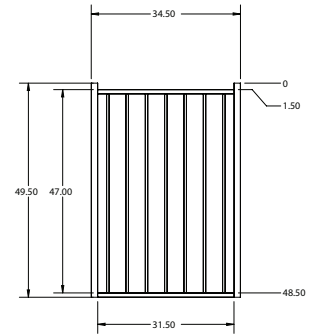

STANDARD | 4' X 6' CANNON

FLAT TOP | 2 RAIL | FLUSH BOTTOM | 1" x 1" RAIL

DESCRIPTION	BLACK	
	QTY	SKU
4' x 6' Cannon Flat Top 2 Rail Panel (E)		73058144
2" x 2" x 70" Line Post (E)		73008710
2" x 2" x 70" Corner Post (E)		73008711
2" x 2" x 70" End Post (E)		73008712
2" x 2" x 70" HD Gate Post (E)		73008713
2" x 2" x 70" Blank Post		73002235
2" x 2" x 82" Line Post (E)		73012663
2" x 2" x 82" Corner Post (E)		73012654
2" x 2" x 82" End Post (E)		73012657
2" x 2" x 82" Gate Post (E)		73012660
4' x 36" Cannon Flat Top 2 Rail Arched Walk Gate		73015000
4' x 36" Cannon Flat Top 2 Rail Straight Walk Gate		73009452
4' x 48" Cannon Flat Top 2 Rail Arched Walk Gate		73015004
4' x 48" Cannon Flat Top 2 Rail Straight Walk Gate		73009453
4' x 60" Cannon Flat Top 2 Rail Arched Walk Gate		73015008
4' x 60" Cannon Flat Top 2 Rail Straight Walk Gate		73009454
4' x 72" Cannon Flat Top 2 Rail Single Arch Double Drive Gate		73015364
4' x 96" Cannon Flat Top 2 Rail Single Arch Double Drive Gate		73015560
4' x 96" Cannon Flat Top 2 Rail Estate Arch Double Drive Gate		73015564
4' x 120" Cannon Flat Top 2 Rail Single Arch Double Drive Gate		73015824
4' x 120" Cannon Flat Top 2 Rail Estate Arch Double Drive Gate		73015828
19½" x 35" Cannon Flat Top 2 Rail Puppy Picket Add-On-Panel		73050575

4' STRAIGHT WALK GATE