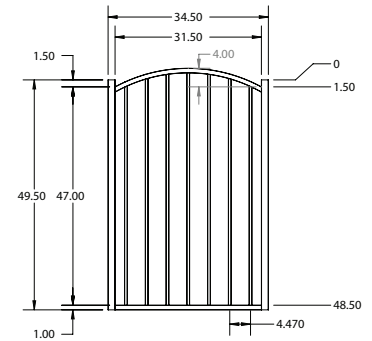

4' STRAIGHT WALK GATE

4' ARCHED WALK GATE

QuickShip available in Black. Applies to: Fence Panels; Line, Corner, End and Gate Posts; and 4' and 5' Wide Gates.

FENCE PANEL

RAIL PROFILE

1" x 1"

PICKETS

3/4" x 3/4"

STANDARD | 4' X 6' CANNON

FLAT TOP | 2 RAIL | FLUSH BOTTOM | 1" x 1" RAIL

DESCRIPTION	BLACK	
	QTY	SKU
4' x 6' Cannon Flat Top 2 Rail Panel (E)		73058144
2" x 2" x 70" Line Post (E)		73008710
2" x 2" x 70" Corner Post (E)		73008711
2" x 2" x 70" End Post (E)		73008712
2" x 2" x 70" HD Gate Post (E)		73008713
2" x 2" x 70" Blank Post		73002235
2" x 2" x 82" Line Post (E)		73012663
2" x 2" x 82" Corner Post (E)		73012654
2" x 2" x 82" End Post (E)		73012657
2" x 2" x 82" Gate Post (E)		73012660
4' x 36" Cannon Flat Top 2 Rail Arched Walk Gate		73015000
4' x 36" Cannon Flat Top 2 Rail Straight Walk Gate		73009452
4' x 48" Cannon Flat Top 2 Rail Arched Walk Gate		73015004
4' x 48" Cannon Flat Top 2 Rail Straight Walk Gate		73009453
4' x 60" Cannon Flat Top 2 Rail Arched Walk Gate		73015008
4' x 60" Cannon Flat Top 2 Rail Straight Walk Gate		73009454
4' x 72" Cannon Flat Top 2 Rail Single Arch Double Drive Gate		73015364
4' x 96" Cannon Flat Top 2 Rail Single Arch Double Drive Gate		73015560
4' x 96" Cannon Flat Top 2 Rail Estate Arch Double Drive Gate		73015564
4' x 120" Cannon Flat Top 2 Rail Single Arch Double Drive Gate		73015824
4' x 120" Cannon Flat Top 2 Rail Estate Arch Double Drive Gate		73015828
19½" x 35" Cannon Flat Top 2 Rail Puppy Picket Add-On-Panel		73050575

4' STRAIGHT WALK GATE

4' ARCHED WALK GATE

QS QuickShip available in Black. Applies to: Fence Panels; Line, Corner, End and Gate Posts; and 4' and 5' Wide Gates.

FENCE PANEL

RAIL PROFILE

1" x 1"

PICKETS

5/8" x 5/8"