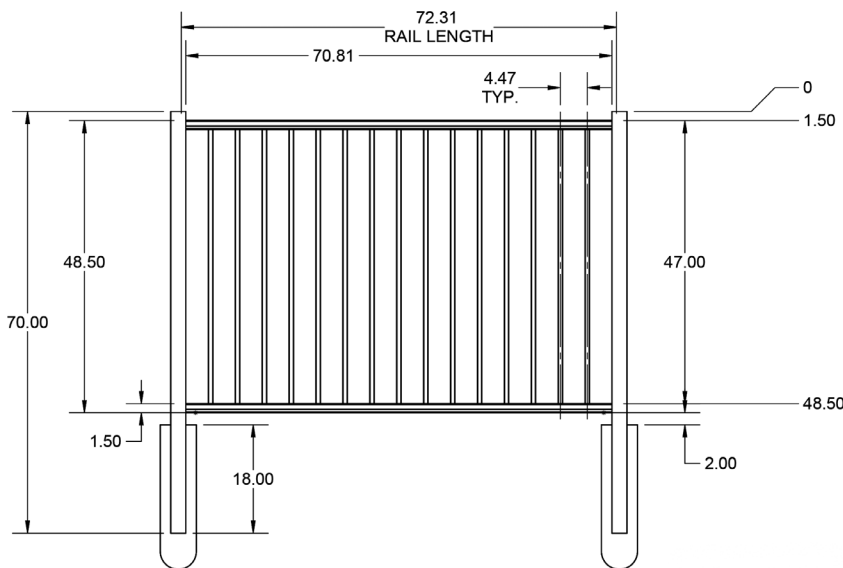

4' STRAIGHT WALK GATE

4' ARCHED WALK GATE

QuickShip available in Black. Applies to: Fence Panels; Line, Corner, End and Gate Posts; and 4' and 5' Wide Gates.

FENCE PANEL

RAIL PROFILE

1³/₁₆" x 1¹/₂"

PICKETS

3/4" x 3/4"

SELECT | 4' X 6' CANNON

FLAT TOP | 2 RAIL | FLUSH BOTTOM | 1" x 1" RAIL

DESCRIPTION	BLACK	
	QTY	SKU
4' x 6' Cannon Flat Top 2 Rail Panel (E)		73017992
2" x 2" x 70" Line Post (E)		73008710
2" x 2" x 70" Corner Post (E)		73008711
2" x 2" x 70" End Post (E)		73008712
2" x 2" x 70" HD Gate Post (E)		73008713
2" x 2" x 70" Blank Post (E)		73002235
2" x 2" x 82" Line Post (E)		73012663
2" x 2" x 82" Corner Post (E)		73012654
2" x 2" x 82" End Post (E)		73012657
2" x 2" x 82" Gate Post (E)		73012660
4' x 36" Cannon Flat Top 2 Rail Arched Walk Gate		73021038
4' x 36" Cannon Flat Top 2 Rail Straight Walk Gate		73021039
4' x 48" Cannon Flat Top 2 Rail Arched Walk Gate		73017970
4' x 48" Cannon Flat Top 2 Rail Straight Walk Gate		73017971
4' x 60" Cannon Flat Top 2 Rail Arched Walk Gate		73017972
4' x 60" Cannon Flat Top 2 Rail Straight Walk Gate		73017973
4' x 72" Cannon Flat Top 2 Rail Single Arch Double Drive Gate		73021040
4' x 96" Cannon Flat Top 2 Rail Single Arch Double Drive Gate		73021041
4' x 96" Cannon Flat Top 2 Rail Estate Arch Double Drive Gate		73021042
4' x 120" Cannon Flat Top 2 Rail Single Arch Double Drive Gate		73021043
4' x 120" Cannon Flat Top 2 Rail Estate Arch Double Drive Gate		73021044