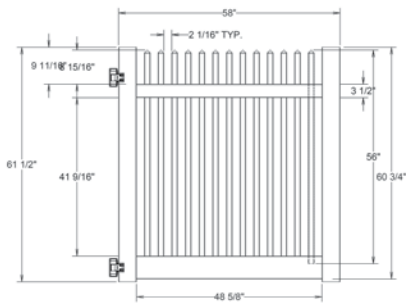

DRIVE GATE

MATERIAL PER SECTION

QTY	ITEM	DIMENSION
1	Top Rail	2" x 3 1/2" x 94"
1	Bottom Rail	2" x 6" x 94"
25	Picket Caps	1 1/2" x 1 1/2"
25	Pickets	1 1/2" x 1 1/2" x 55 3/16"
1	Aluminum Insert	93"

RAIL PROFILE