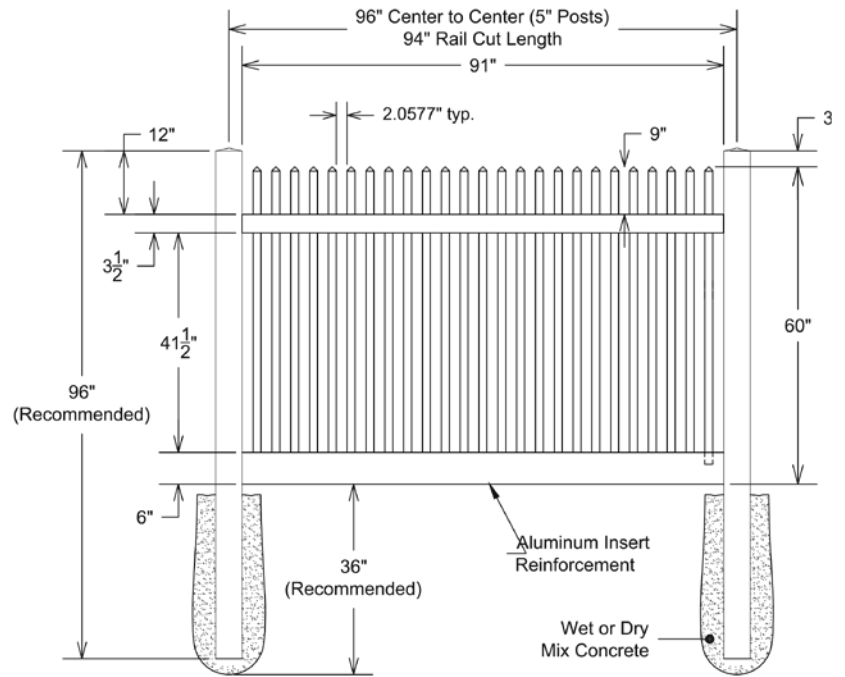

FENCE PANEL