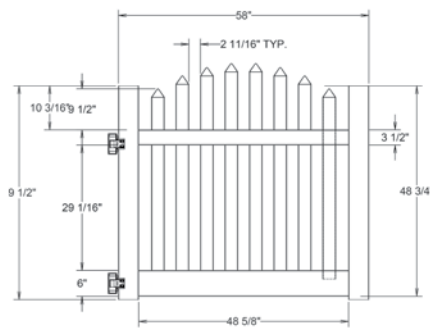

DRIVE GATE

MATERIAL PER SECTION

QTY	ITEM	DIMENSION
1	Top Rail	2" x 3 1/2" x 94"
1	Bottom Rail	2" x 6" x 94"
15	Spade Caps	7/8" x 3"
1	Picket	7/8" x 3" x 48"
2	Pickets	7/8" x 3" x 47 7/8"

RAIL PROFILE

QTY	ITEM	DIMENSION
2	Pickets	7/8" x 3" x 47 1/2"
2	Pickets	7/8" x 3" x 46 15/16"
2	Pickets	7/8" x 3" x 45"
2	Pickets	7/8" x 3" x 43 5/8"
2	Pickets	7/8" x 3" x 42"