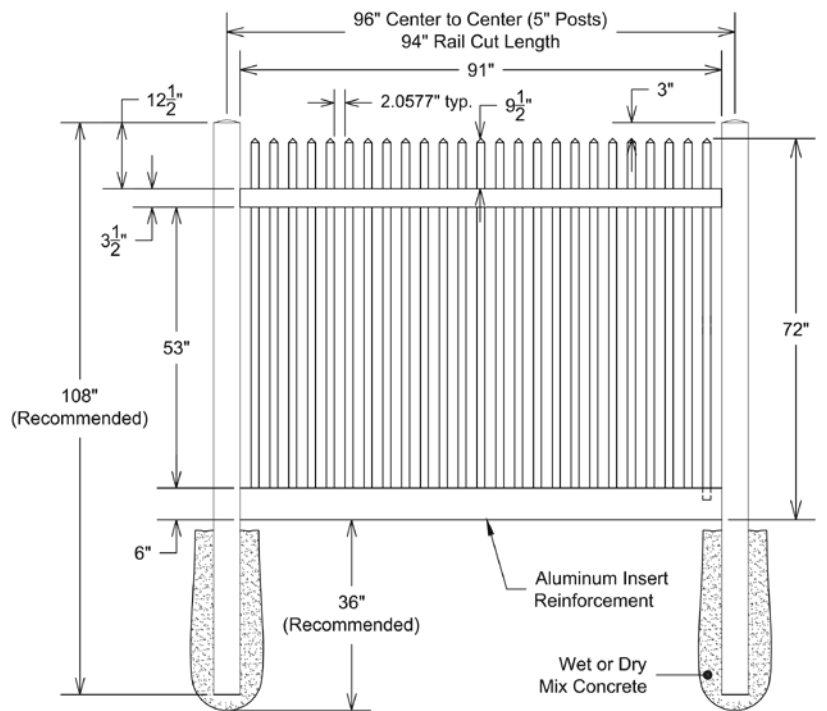

FENCE PANEL