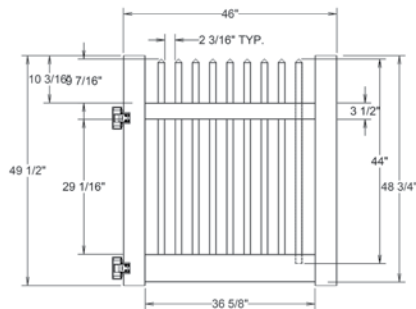

STANDARD | 4' X 8' CAPE COD

CLASSIC PICKET | STRAIGHT | VERTEX BASE RAIL

DESCRIPTION	WHITE		SAND	
	QTY	SKU	QTY	SKU
4' x 8' Cape Cod Classic Picket Straight Panel (48"H)		73011681		73011687
5" x 5" x 84" Line Post (B)		73011754		73011760
5" x 5" x 84" Corner Post (B)		73011755		73011761
5" x 5" x 84" End Gate Post (B)		73011756		73011762
5" x 5" Pyramid Post Cap		73003093		73003769
5" x 5" Gothic Post Cap		73003094		73003760
5" x 5" New England Post Cap		73045003		73045004
4' x 46" Cape Cod Classic Picket Straight Walk Gate		73014743		73014745
4' x 58" Cape Cod Classic Picket Straight Drive Gate		73014744		73014746
5" x 5" x 82" Gate Post Insert			73003718	

QS QuickShip available in White and Sand only. Applies to: Fence Panels; Line, Corner, End and Gate Posts; and 4' and 5' Wide Gates.

WALK GATE