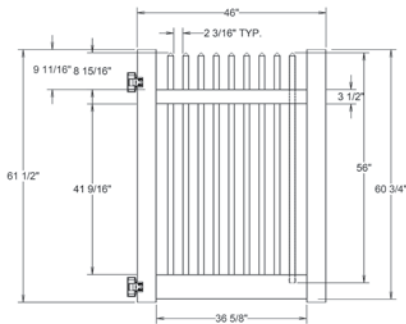

STANDARD | 5' X 8' CAPE COD

CLASSIC PICKET | STRAIGHT | VERTEX BASE RAIL

DESCRIPTION	WHITE		SAND	
	QTY	SKU	QTY	SKU
5' x 8' Cape Cod Classic Picket Straight Panel (60"H)		73011657		73011663
5" x 5" x 96" Line Post (S)		73011730		73011736
5" x 5" x 96" Corner Post (S)		73011731		73011737
5" x 5" x 96" End Gate Post (S)		73011732		73011738
5" x 5" Pyramid Post Cap		73003093		73003769
5" x 5" Gothic Post Cap		73003094		73003760
5" x 5" New England Post Cap		73045003		73045004
5' x 46" Cape Cod Classic Picket Straight Walk Gate		73024205		73024207
5' x 58" Cape Cod Classic Picket Straight Drive Gate		73024206		73024208
5" x 5" x 94" Gate Post Insert		73012353		

WALK GATE