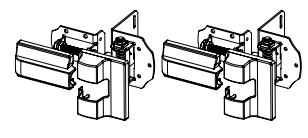

Standard Butterfly Hinge

Heavy-Duty Butterfly Hinge

Heavy-Duty Contemporary Hinge Pair

Heavy-Duty Modern Gate Hinge Pair

HARDWARE

DROP RODS

These accessories can work with any fence material depending on gate upright size.