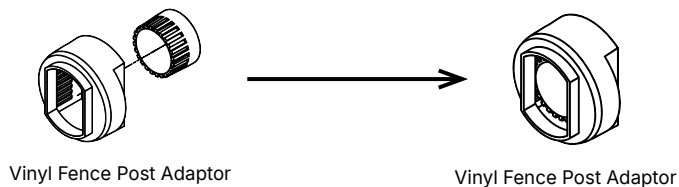

DESCRIPTION	QTY	BLACK SKU
NO DIG VINYL FENCE POST ADAPTORS		
5" x 5" Vinyl Fence Post Adaptor, Adjustable for 2 $\frac{3}{8}$ " Round Pipe (36 per box)		73058031
5" x 5" Vinyl Fence Post Adaptor, Adjustable for 1 $\frac{7}{8}$ " Round Pipe (36 per box)		73058032