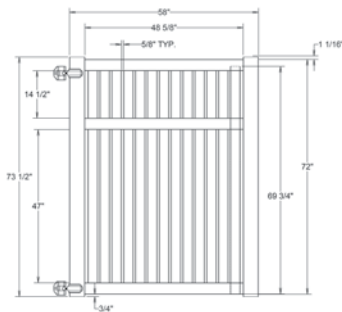

WALK GATE

FENCE PANEL

DRIVE GATE

MATERIAL PER SECTION

QTY	ITEM	DIMENSION
2	Rails	2" x 3 1/2" x 94"
25	Pickets	7/8" x 3" x 46 1/4"
1	Aluminum Insert	93"

RAIL PROFILE

2" x 3 1/2"

STANDARD | 6' X 8' FOLLY

QS QuickShip available in White only. Applies to: Fence Panels; Line, Corner, End and Gate Posts; and 4' and 5' Wide Gates.

WALK GATE

FENCE PANEL

DRIVE GATE

MATERIAL PER SECTION

QTY	ITEM	DIMENSION
3	Rails	2" x 3 1/2" x 94"
25	Pickets	7/8" x 3" x 69 3/4"
1	Aluminum Insert	93"

RAIL PROFILE

2" x 3 1/2"