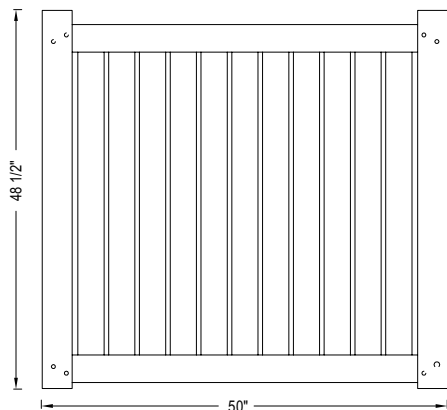

PREMIUM | 4' X 8' FOLLY

SEMI-PRIVATE 3"

DESCRIPTION	WEATHERED BLEND		SIERRA BLEND		BRAZILIAN BLEND		ARCTIC BLEND	
	QTY	SKU	QTY	SKU	QTY	SKU	QTY	SKU
4' x 8' Folly Semi-Private 3" Panel (48"H)		630899		630276		631499		630923
5" x 5" x 84" Corner Post		648491		648506		648488		648487
5" x 5" x 84" Line Post		648464		648465		648461		648459
5" x 5" x 84" End Post		648530		648531		648526		648525
5" x 5" Flat Top Post Cap		410869		410868		410865		410863
5" x 5" New England Post Cap		410880		410879		410875		410872
4' Folly Semi-Private 3" Gate Kit		630842		630291		631591		630880
4' x 50" Folly Semi-Private 3" Gate		630902		630285		631618		630926

WALK GATE