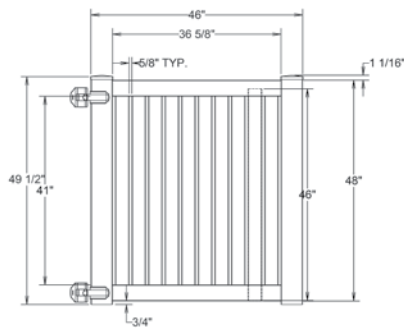

WALK GATE

FENCE PANEL

MATERIAL PER SECTION

QTY	ITEM	DIMENSION
1	Routed Top Rail with Steel	2" x 4" x 95½"
1	Routed Bottom Rail with Steel	2" x 4" x 95½"
1	Routed Mid Rail	2" x 4" x 95½"
26	Pickets	¾" x 3" x 71⅙"

RAIL PROFILE

1¼" x 3½"

STANDARD | 4' X 8' FOLLY

SEMI-PRIVATE 3"

DESCRIPTION	WHITE		SAND	
	QTY	SKU	QTY	SKU
4' x 8' Folly Semi-Private 3" Panel (48"H)		73011621		73011624
5" x 5" x 84" Line Post (C)		73012186		73012192
5" x 5" x 84" Corner Post (C)		73012187		73012193
5" x 5" x 84" End Gate Post (C)		73012188		73012194
5" x 5" Pyramid Post Cap		73003093		73003769
5" x 5" Gothic Post Cap		73003094		73003760
5" x 5" New England Post Cap		73045003		73045004
4' x 46" Folly Semi-Private 3" Walk Gate		73024193		73024195
4' x 58" Folly Semi-Private 3" Drive Gate		73024194		73024196
5" x 5" x 82" Gate Post Insert		73003718		

WALK GATE

FENCE PANEL

DRIVE GATE

MATERIAL PER SECTION

QTY	ITEM	DIMENSION
2	Rails	2" x 3 1/2" x 94"
25	Pickets	7/8" x 3" x 46 1/4"
1	Aluminum Insert	93"

RAIL PROFILE

2" x 3 1/2"

STANDARD | 6' X 8' FOLLY