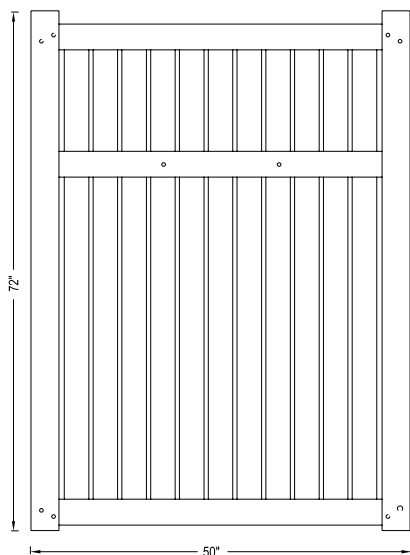

WALK GATE

FENCE PANEL

MATERIAL PER SECTION

QTY	ITEM	DIMENSION
1	Routed Top Rail with Steel	2" x 4" x 95½"
1	Routed Bottom Rail with Steel	2" x 4" x 95½"
1	Routed Mid Rail	2" x 4" x 95½"
26	Pickets	¾" x 3" x 59¾"

RAIL PROFILE

1¼" x 3½"

PREMIUM | 6' X 8' FOLLY

SEMI-PRIVATE 3"

DESCRIPTION	WEATHERED BLEND		SIERRA BLEND		BRAZILIAN BLEND		ARCTIC BLEND	
	QTY	SKU	QTY	SKU	QTY	SKU	QTY	SKU
6' x 8' Folly Semi-Private 3" Panel (72"H)		630901		630278		631501		630925
5" x 5" x 107" Corner Post		630851		630302		631535		630889
5" x 5" x 107" Line Post		631039		630303		631538		631037
5" x 5" x 107" End Post		630852		630304		631541		630890
5" x 5" Flat Top Post Cap		410869		410868		410865		410863
5" x 5" New England Post Cap		410880		410879		410875		410872
6' Folly Semi-Private 3" Gate Kit		630844		630293		631597		630882
6' x 50" Folly Semi-Private 3" Gate		630904		630287		631624		630928

WALK GATE

FENCE PANEL

MATERIAL PER SECTION

QTY	ITEM	DIMENSION
1	Routed Top Rail with Steel	2" x 4" x 95½"
1	Routed Bottom Rail with Steel	2" x 4" x 95½"
1	Routed Mid Rail	2" x 4" x 95½"
26	Pickets	¾" x 3" x 71⅙"