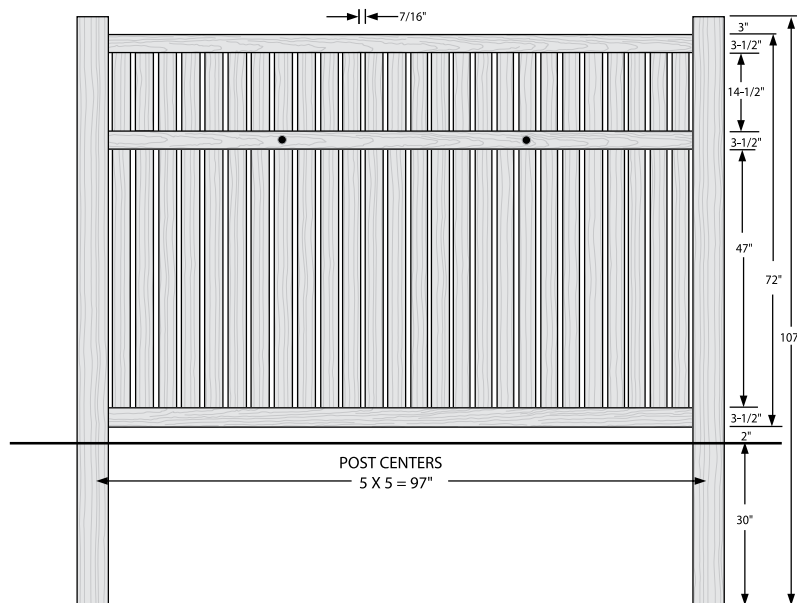

WALK GATE

FENCE PANEL

MATERIAL PER SECTION

QTY	ITEM	DIMENSION
1	Routed Top Rail with Steel	2" x 4" x 95½"
1	Routed Bottom Rail with Steel	2" x 4" x 95½"
1	Routed Mid Rail	2" x 4" x 95½"
26	Pickets	¾" x 3" x 59¾"

RAIL PROFILE

1¼" x 3½"

PREMIUM | 6' X 8' FOLLY

SEMI-PRIVATE 3"

DESCRIPTION	WEATHERED BLEND		SIERRA BLEND		BRAZILIAN BLEND		ARCTIC BLEND	
	QTY	SKU	QTY	SKU	QTY	SKU	QTY	SKU
6' x 8' Folly Semi-Private 3" Panel (72"H)		630901		630278		631501		630925
5" x 5" x 107" Corner Post		630851		630302		631535		630889
5" x 5" x 107" Line Post		631039		630303		631538		631037
5" x 5" x 107" End Post		630852		630304		631541		630890
5" x 5" Flat Top Post Cap		410869		410868		410865		410863
5" x 5" New England Post Cap		410880		410879		410875		410872
6' Folly Semi-Private 3" Gate Kit		630844		630293		631597		630882
6' x 50" Folly Semi-Private 3" Gate		630904		630287		631624		630928

WALK GATE

FENCE PANEL

MATERIAL PER SECTION

QTY	ITEM	DIMENSION
1	Routed Top Rail with Steel	2" x 4" x 95½"
1	Routed Bottom Rail with Steel	2" x 4" x 95½"
1	Routed Mid Rail	2" x 4" x 95½"
26	Pickets	¾" x 3" x 71⅙"