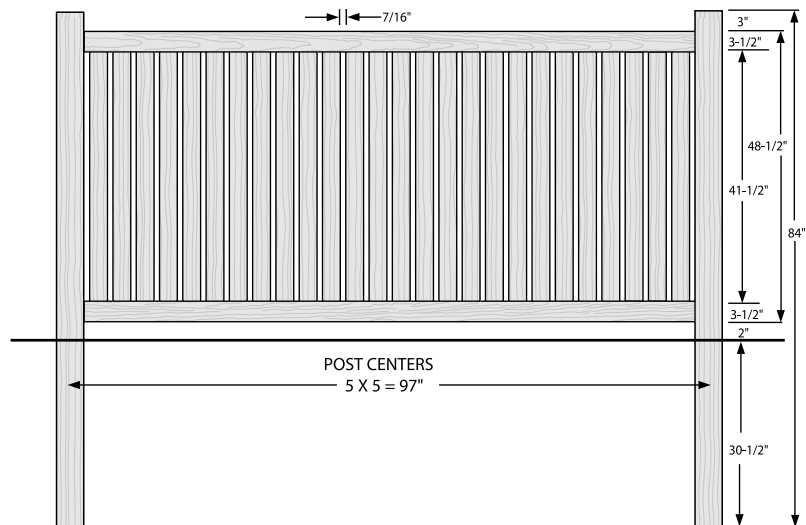

FENCE PANEL

MATERIAL PER SECTION

QTY	ITEM	DIMENSION
1	Routed Top Rail with Steel	2" x 4" x 95½"
1	Routed Bottom Rail with Steel	2" x 4" x 95½"
26	Picket	7/8" x 3" x 48"

RAIL PROFILE

1¼" x 3½"