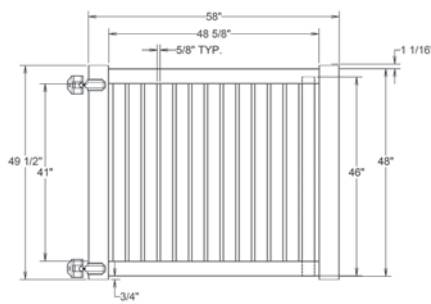

WALK GATE

FENCE PANEL

MATERIAL PER SECTION

QTY	ITEM	DIMENSION
1	Routed Top Rail with Steel	2" x 4" x 95½"
1	Routed Bottom Rail with Steel	2" x 4" x 95½"
1	Routed Mid Rail	2" x 4" x 95½"
26	Pickets	¾" x 3" x 71⅙"

RAIL PROFILE

1¼" x 3½"

STANDARD | 4' X 8' FOLLY

SEMI-PRIVATE 3"

DESCRIPTION	WHITE		SAND	
	QTY	SKU	QTY	SKU
4' x 8' Folly Semi-Private 3" Panel (48"H)		73011621		73011624
5" x 5" x 84" Line Post (C)		73012186		73012192
5" x 5" x 84" Corner Post (C)		73012187		73012193
5" x 5" x 84" End Gate Post (C)		73012188		73012194
5" x 5" Pyramid Post Cap		73003093		73003769
5" x 5" Gothic Post Cap		73003094		73003760
5" x 5" New England Post Cap		73045003		73045004
4' x 46" Folly Semi-Private 3" Walk Gate		73024193		73024195
4' x 58" Folly Semi-Private 3" Drive Gate		73024194		73024196
5" x 5" x 82" Gate Post Insert		73003718		

WALK GATE

FENCE PANEL

DRIVE GATE

MATERIAL PER SECTION

QTY	ITEM	DIMENSION
2	Rails	2" x 3 1/2" x 94"
25	Pickets	7/8" x 3" x 46 1/4"
1	Aluminum Insert	93"

RAIL PROFILE

2" x 3 1/2"

STANDARD | 6' X 8' FOLLY