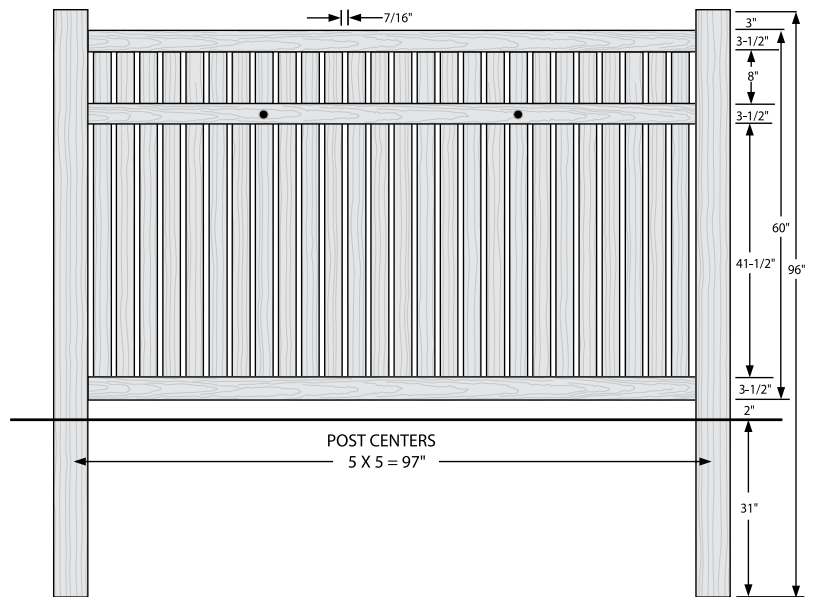

WALK GATE

FENCE PANEL

MATERIAL PER SECTION

QTY	ITEM	DIMENSION
1	Routed Top Rail with Steel	2" x 4" x 95½"
1	Routed Bottom Rail with Steel	2" x 4" x 95½"
26	Picket	7/8" x 3" x 48"

RAIL PROFILE

1¼" x 3½"

DESCRIPTION	WEATHERED BLEND		SIERRA BLEND		BRAZILIAN BLEND		ARCTIC BLEND	
	QTY	SKU	QTY	SKU	QTY	SKU	QTY	SKU
5' x 8' Folly Semi-Private 3" Panel (60"H)		630900		630277		631500		630924
5" x 5" x 96" Corner Post		630848		630298		631523		630886
5" x 5" x 96" Line Post		631036		630299		631526		631034
5" x 5" x 96" End Post		630849		630300		631529		630887
5" x 5" Flat Top Post Cap		410869		410868		410865		410863
5" x 5" New England Post Cap		410880		410879		410875		410872
5' Folly Semi-Private 3" Gate Kit		630843		630292		631594		630881
5' x 50" Folly Semi-Private 3" Gate		630903		630286		631621		630927

WALK GATE

FENCE PANEL

MATERIAL PER SECTION

QTY	ITEM	DIMENSION
1	Routed Top Rail with Steel	2" x 4" x 95½"
1	Routed Bottom Rail with Steel	2" x 4" x 95½"
1	Routed Mid Rail	2" x 4" x 95½"
26	Pickets	¾" x 3" x 59¾"