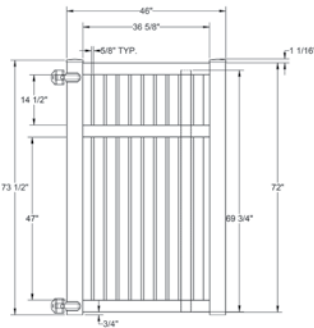

WALK GATE

FENCE PANEL

MATERIAL PER SECTION

QTY	ITEM	DIMENSION
1	Routed Top Rail with Steel	2" x 4" x 95½"
1	Routed Bottom Rail with Steel	2" x 4" x 95½"
1	Routed Mid Rail	2" x 4" x 95½"
26	Pickets	¾" x 3" x 71⅙"

WALK GATE

FENCE PANEL

DRIVE GATE

MATERIAL PER SECTION

QTY	ITEM	DIMENSION
2	Rails	2" x 3 1/2" x 94"
25	Pickets	7/8" x 3" x 46 1/4"
1	Aluminum Insert	93"

RAIL PROFILE

2" x 3 1/2"

STANDARD | 6' X 8' FOLLY

QS QuickShip available in White only. Applies to: Fence Panels; Line, Corner, End and Gate Posts; and 4' and 5' Wide Gates.

WALK GATE

FENCE PANEL

DRIVE GATE

MATERIAL PER SECTION

QTY	ITEM	DIMENSION
3	Rails	2" x 3 1/2" x 94"
25	Pickets	7/8" x 3" x 69 3/4"
1	Aluminum Insert	93"