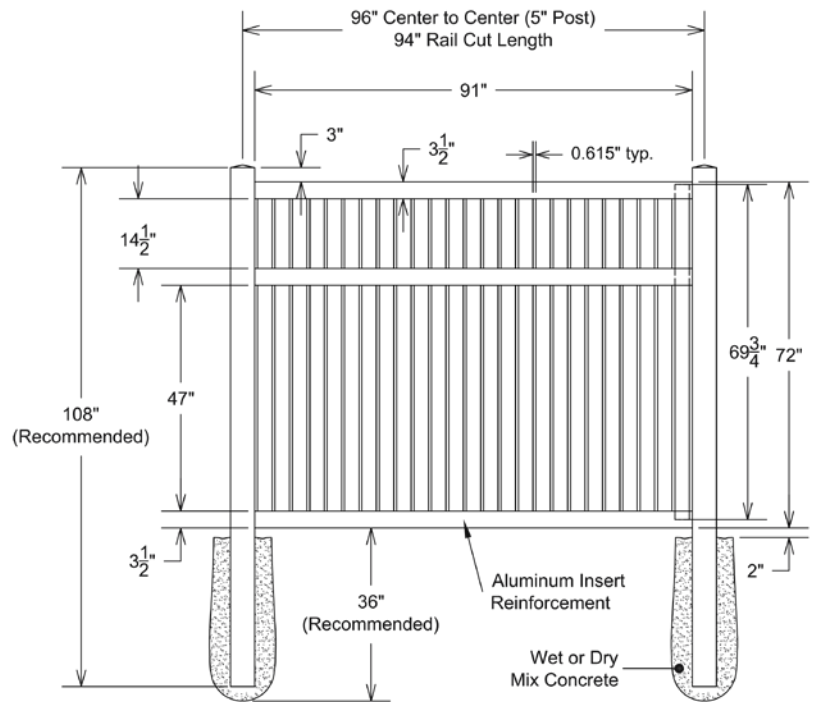

WALK GATE

FENCE PANEL

DRIVE GATE

MATERIAL PER SECTION

QTY	ITEM	DIMENSION
2	Rails	2" x 3 1/2" x 94"
25	Pickets	7/8" x 3" x 46 1/4"
1	Aluminum Insert	93"

RAIL PROFILE

2" x 3 1/2"

STANDARD | 6' X 8' FOLLY

SEMI-PRIVATE 3"

DESCRIPTION	WHITE		SAND	
	QTY	SKU	QTY	SKU
6' x 8' Folly Semi-Private 3" Panel (72"H)		73011597		73011600
5" x 5" x 108" Line Post (L)		73011682		73011688
5" x 5" x 108" Corner Post (L)		73011683		73011689
5" x 5" x 108" End Gate Post (L)		73011684		73011690
5" x 5" Pyramid Post Cap		73003093		73003769
5" x 5" Gothic Post Cap		73003094		73003760
5" x 5" New England Post Cap		73045003		73045004
6' x 46" Folly Semi-Private 3" Walk Gate		73024181		73024183
6' x 58" Folly Semi-Private 3" Drive Gate		73024182		73024184
5" x 5" x 106" Gate Post Insert		73003463		

QS QuickShip available in White only. Applies to: Fence Panels; Line, Corner, End and Gate Posts; and 4' and 5' Wide Gates.

WALK GATE

FENCE PANEL

DRIVE GATE

MATERIAL PER SECTION

QTY	ITEM	DIMENSION
3	Rails	2" x 3 1/2" x 94"
25	Pickets	7/8" x 3" x 69 3/4"
1	Aluminum Insert	93"

RAIL PROFILE

2" x 3 1/2"