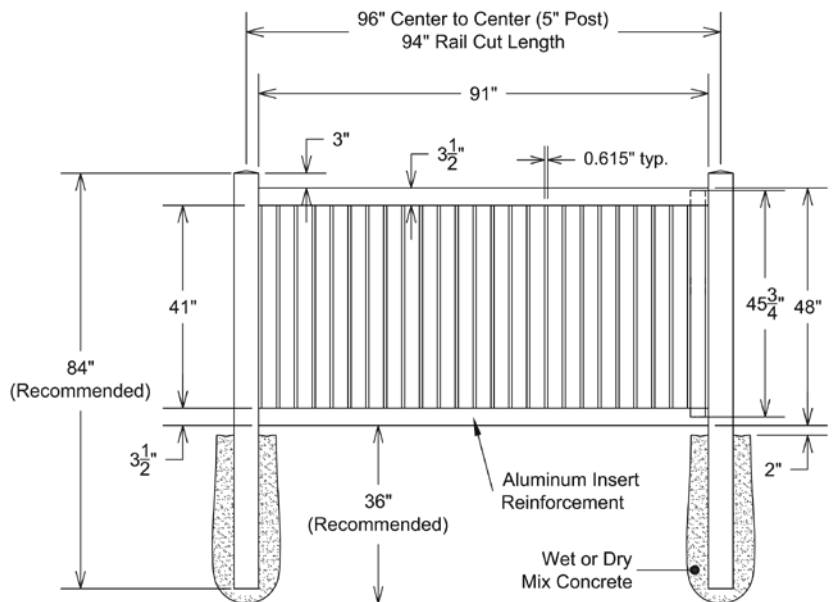

WALK GATE

FENCE PANEL

MATERIAL PER SECTION

QTY	ITEM	DIMENSION
1	Routed Top Rail with Steel	2" x 4" x 95½"
1	Routed Bottom Rail with Steel	2" x 4" x 95½"
1	Routed Mid Rail	2" x 4" x 95½"
26	Pickets	¾" x 3" x 71⅙"

RAIL PROFILE

1¼" x 3½"

STANDARD | 4' X 8' FOLLY

SEMI-PRIVATE 3"

DESCRIPTION	WHITE		SAND	
	QTY	SKU	QTY	SKU
4' x 8' Folly Semi-Private 3" Panel (48"H)		73011621		73011624
5" x 5" x 84" Line Post (C)		73012186		73012192
5" x 5" x 84" Corner Post (C)		73012187		73012193
5" x 5" x 84" End Gate Post (C)		73012188		73012194
5" x 5" Pyramid Post Cap		73003093		73003769
5" x 5" Gothic Post Cap		73003094		73003760
5" x 5" New England Post Cap		73045003		73045004
4' x 46" Folly Semi-Private 3" Walk Gate		73024193		73024195
4' x 58" Folly Semi-Private 3" Drive Gate		73024194		73024196
5" x 5" x 82" Gate Post Insert		73003718		

WALK GATE

FENCE PANEL

DRIVE GATE

MATERIAL PER SECTION

QTY	ITEM	DIMENSION
2	Rails	2" x 3 1/2" x 94"
25	Pickets	7/8" x 3" x 46 1/4"
1	Aluminum Insert	93"

RAIL PROFILE

2" x 3 1/2"

STANDARD | 6' X 8' FOLLY