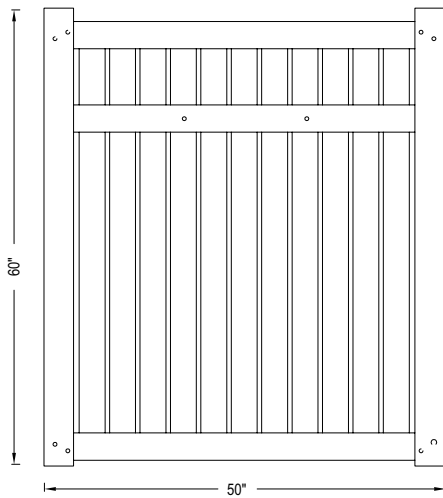

WALK GATE

FENCE PANEL

MATERIAL PER SECTION

QTY	ITEM	DIMENSION
1	Routed Top Rail with Steel	2" x 4" x 95½"
1	Routed Bottom Rail with Steel	2" x 4" x 95½"
26	Picket	7/8" x 3" x 48"

RAIL PROFILE

1¼" x 3½"

DESCRIPTION	WEATHERED BLEND		SIERRA BLEND		BRAZILIAN BLEND		ARCTIC BLEND	
	QTY	SKU	QTY	SKU	QTY	SKU	QTY	SKU
5' x 8' Folly Semi-Private 3" Panel (60"H)		630900		630277		631500		630924
5" x 5" x 96" Corner Post		630848		630298		631523		630886
5" x 5" x 96" Line Post		631036		630299		631526		631034
5" x 5" x 96" End Post		630849		630300		631529		630887
5" x 5" Flat Top Post Cap		410869		410868		410865		410863
5" x 5" New England Post Cap		410880		410879		410875		410872
5' Folly Semi-Private 3" Gate Kit		630843		630292		631594		630881
5' x 50" Folly Semi-Private 3" Gate		630903		630286		631621		630927

WALK GATE

FENCE PANEL

MATERIAL PER SECTION

QTY	ITEM	DIMENSION
1	Routed Top Rail with Steel	2" x 4" x 95½"
1	Routed Bottom Rail with Steel	2" x 4" x 95½"
1	Routed Mid Rail	2" x 4" x 95½"
26	Pickets	¾" x 3" x 59¾"