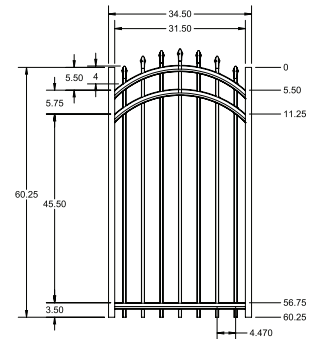

5' ARCHED WALK GATE

QS QuickShip available in Black. Applies to: Fence Panels; Line, Corner, End and Gate Posts; and 4' and 5' Wide Gates.