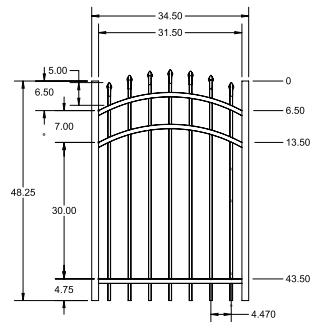

STANDARD | 4' X 6' GEORGETOWN

SPEAR TOP | 3 RAIL | STANDARD BOTTOM | 1" x 1" RAIL

DESCRIPTION	BLACK	
	QTY	SKU
4' x 6' Georgetown Spear Top 3 Rail Panel (B)		73002210
2" x 2" x 70" Line Post (B)		73002220
2" x 2" x 70" Corner Post (B)		73002221
2" x 2" x 70" End Post (B)		73002222
2" x 2" x 70" HD Gate Post (B)		73002223
2" x 2" x 70" Blank Post (B)		73002235
2" x 2" x 82" Line Post (B)		73012665
2" x 2" x 82" Corner Post (B)		73012656
2" x 2" x 82" End Post (B)		73012659
2" x 2" x 82" Gate Post (B)		73012662
4' x 36" Georgetown Spear Top 3 Rail Arched Walk Gate		73009361
4' x 36" Georgetown Spear Top 3 Rail Straight Walk Gate		73009364
4' x 48" Georgetown Spear Top 3 Rail Arched Walk Gate		73009362
4' x 48" Georgetown Spear Top 3 Rail Straight Walk Gate		73009365
4' x 60" Georgetown Spear Top 3 Rail Arched Walk Gate		73009363
4' x 60" Georgetown Spear Top 3 Rail Straight Walk Gate		73009366
4' x 72" Georgetown Spear Top 3 Rail Arched Walk Gate		73015020
4' x 72" Georgetown Spear Top 3 Rail Straight Walk Gate		73015024
4' x 72" Georgetown Spear Top 3 Rail Single Arch Double Drive Gate		73015304
4' x 96" Georgetown Spear Top 3 Rail Single Arch Double Drive Gate		73015452
4' x 96" Georgetown Spear Top 3 Rail Estate Arch Double Drive Gate		73015456
4' x 120" Georgetown Spear Top 3 Rail Single Arch Double Drive Gate		73015716
4' x 120" Georgetown Spear Top 3 Rail Estate Arch Double Drive Gate		73015720
4' x 144" Georgetown Spear Top 3 Rail Single Arch Double Drive Gate		73015980
4' x 144" Georgetown Spear Top 3 Rail Estate Arch Double Drive Gate		73015984
19 1/2" x 35" Georgetown Spear Top 3 Rail Puppy Picket Add-On-Panel		73050575

4' STRAIGHT WALK GATE

4' ARCHED WALK GATE

QS QuickShip available in Black. Applies to: Fence Panels; Line, Corner, End and Gate Posts; and 4' and 5' Wide Gates.

FENCE PANEL

RAIL PROFILE

1" x 1"

PICKETS

5/8" x 5/8"