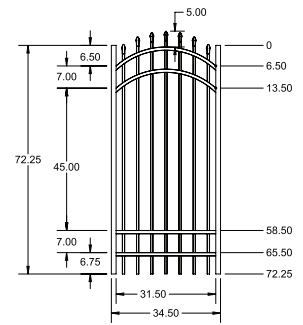

6' ARCHED WALK GATE

QuickShip available in Black. Applies to: Fence Panels; Line, Corner, End and Gate Posts; and 4' and 5' Wide Gates.