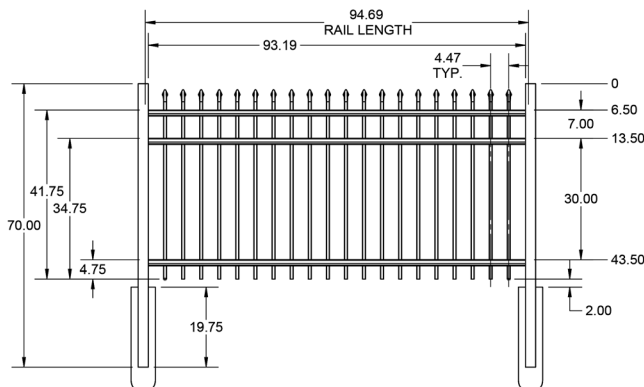

6' STRAIGHT WALK GATE

6' ARCHED WALK GATE

QuickShip available in Black. Applies to: Fence Panels; Line, Corner, End and Gate Posts; and 4' and 5' Wide Gates.

FENCE PANEL

RAIL PROFILE

1 3/16" x 1 1/2"

PICKETS

3/4" x 3/4"

SELECT | 6' X 6' GEORGETOWN

SPEAR TOP | 4 RAIL | STANDARD BOTTOM | 1" x 1" RAIL

DESCRIPTION	BLACK	
	QTY	SKU
6' x 6' Georgetown Spear Top 4 Rail Panel (D)		73017775
2" x 2" x 106" Line Post (D)		73002410
2" x 2" x 106" Corner Post (D)		73002404
2" x 2" x 106" End Post (D)		73002406
2" x 106" HD Gate Post (D)		73002408
2" x 2" x 106" Blank Post		73002392
6' x 36" Georgetown Spear Top 4 Rail Arched Walk Gate		73021726
6' x 36" Georgetown Spear Top 4 Rail Straight Walk Gate		73021727
6' x 48" Georgetown Spear Top 4 Rail Arched Walk Gate		73017792
6' x 48" Georgetown Spear Top 4 Rail Straight Walk Gate		73017789
6' x 60" Georgetown Spear Top 4 Rail Arched Walk Gate		73017810
6' x 60" Georgetown Spear Top 4 Rail Straight Walk Gate		73017807
6' x 72" Georgetown Spear Top 4 Rail Arched Walk Gate		73021728
6' x 72" Georgetown Spear Top 4 Rail Straight Walk Gate		73021729
6' x 72" Georgetown Spear Top 4 Rail Single Arch Double Drive Gate		73021730
6' x 96" Georgetown Spear Top 4 Rail Single Arch Double Drive Gate		73021731
6' x 96" Georgetown Spear Top 4 Rail Estate Arch Double Drive Gate		73021732
6' x 120" Georgetown Spear Top 4 Rail Single Arch Double Drive Gate		73021733
6' x 120" Georgetown Spear Top 4 Rail Estate Arch Double Drive Gate		73021734
6' x 144" Georgetown Spear Top 4 Rail Single Arch Double Drive Gate		73021735
6' x 144" Georgetown Spear Top 4 Rail Estate Arch Double Drive Gate		73021736