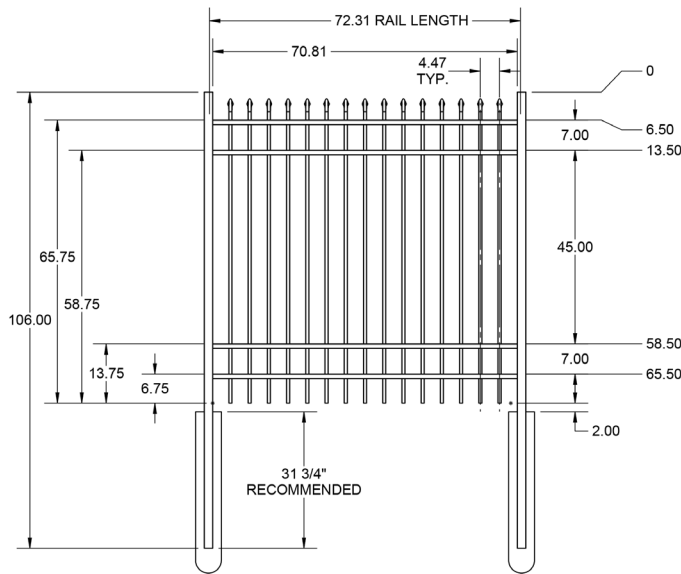

6' STRAIGHT WALK GATE

6' ARCHED WALK GATE

QuickShip available in Black. Applies to: Fence Panels; Line, Corner, End and Gate Posts; and 4' and 5' Wide Gates.

FENCE PANEL

RAIL PROFILE

1" x 1"

PICKETS

3/4" x 3/4"

STANDARD | 3' X 6' GEORGETOWN

SPEAR TOP | 2 RAIL | STANDARD BOTTOM | 1" x 1" RAIL

DESCRIPTION	BLACK	
	QTY	SKU
3' x 6' Georgetown Spear Top 2 Rail Panel (A)		73008825
2" x 2" x 58" Line Post (A)		73009098
2" x 2" x 58" Corner Post (A)		73009099
2" x 2" x 58" End Post (A)		73009100
2" x 2" x 58" HD Gate Post (A)		73009101
2" x 2" x 58" Blank Post		73009106
3' x 36" Georgetown Spear Top 2 Rail Arched Walk Gate		73009355
3' x 36" Georgetown Spear Top 2 Rail Straight Walk Gate		73009358
3' x 48" Georgetown Spear Top 2 Rail Arched Walk Gate		73009356
3' x 48" Georgetown Spear Top 2 Rail Straight Walk Gate		73009359
3' x 60" Georgetown Spear Top 2 Rail Arched Walk Gate		73009357
3' x 60" Georgetown Spear Top 2 Rail Straight Walk Gate		73009360
3' x 72" Georgetown Spear Top 2 Rail Arched Walk Gate		73015012
3' x 72" Georgetown Spear Top 2 Rail Straight Walk Gate		73015016
3' x 72" Georgetown Spear Top 2 Rail Single Arch Double Drive Gate		73015300
3' x 96" Georgetown Spear Top 2 Rail Single Arch Double Drive Gate		73015448
3' x 120" Georgetown Spear Top 2 Rail Single Arch Double Drive Gate		73015712
3' x 144" Georgetown Spear Top 2 Rail Single Arch Double Drive Gate		73015976
19½" x 35" Georgetown Spear Top 2 Rail Puppy Picket Add-On-Panel		73050575