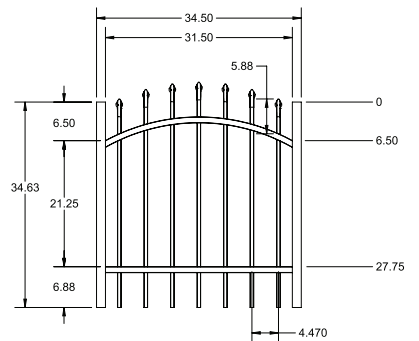

6' STRAIGHT WALK GATE

6' ARCHED WALK GATE

QuickShip available in Black. Applies to: Fence Panels; Line, Corner, End and Gate Posts; and 4' and 5' Wide Gates.

FENCE PANEL

RAIL PROFILE

1" x 1"

PICKETS

3/4" x 3/4"

STANDARD | 3' X 6' GEORGETOWN

SPEAR TOP | 2 RAIL | STANDARD BOTTOM | 1" x 1" RAIL

DESCRIPTION	BLACK	
	QTY	SKU
3' x 6' Georgetown Spear Top 2 Rail Panel (A)		73008825
2" x 2" x 58" Line Post (A)		73009098
2" x 2" x 58" Corner Post (A)		73009099
2" x 2" x 58" End Post (A)		73009100
2" x 2" x 58" HD Gate Post (A)		73009101
2" x 2" x 58" Blank Post		73009106
3' x 36" Georgetown Spear Top 2 Rail Arched Walk Gate		73009355
3' x 36" Georgetown Spear Top 2 Rail Straight Walk Gate		73009358
3' x 48" Georgetown Spear Top 2 Rail Arched Walk Gate		73009356
3' x 48" Georgetown Spear Top 2 Rail Straight Walk Gate		73009359
3' x 60" Georgetown Spear Top 2 Rail Arched Walk Gate		73009357
3' x 60" Georgetown Spear Top 2 Rail Straight Walk Gate		73009360
3' x 72" Georgetown Spear Top 2 Rail Arched Walk Gate		73015012
3' x 72" Georgetown Spear Top 2 Rail Straight Walk Gate		73015016
3' x 72" Georgetown Spear Top 2 Rail Single Arch Double Drive Gate		73015300
3' x 96" Georgetown Spear Top 2 Rail Single Arch Double Drive Gate		73015448
3' x 120" Georgetown Spear Top 2 Rail Single Arch Double Drive Gate		73015712
3' x 144" Georgetown Spear Top 2 Rail Single Arch Double Drive Gate		73015976
19½" x 35" Georgetown Spear Top 2 Rail Puppy Picket Add-On-Panel		73050575

3' STRAIGHT WALK GATE

3' ARCHED WALK GATE

QuickShip available in Black. Applies to: Fence Panels; Line, Corner, End and Gate Posts; and 4' and 5' Wide Gates.

FENCE PANEL

RAIL PROFILE

1" x 1"

PICKETS

5/8" x 5/8"