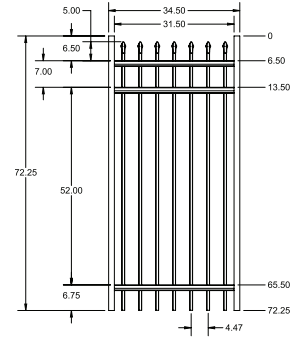

6' STRAIGHT WALK GATE