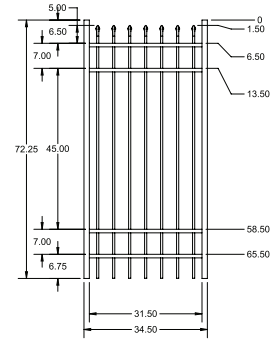

SPEAR TOP | 4 RAIL | STANDARD BOTTOM | 1" x 1" RAIL

DESCRIPTION	BLACK	
	QTY	SKU
6' x 6' Georgetown Spear Top 4 Rail Panel (D)		73002352
2" x 2" x 106" Line Post (D)		73002410
2" x 2" x 106" Corner Post (D)		73002404
2" x 2" x 106" End Post (D)		73002406
2" x 2" x 106" HD Gate Post (D)		73002408
2" x 106" Blank Post		73002392
6' x 36" Georgetown Spear Top 4 Rail Arched Walk Gate		73009373
6' x 36" Georgetown Spear Top 4 Rail Straight Walk Gate		73009376
6' x 48" Georgetown Spear Top 4 Rail Arched Walk Gate		73009374
6' x 48" Georgetown Spear Top 4 Rail Straight Walk Gate		73009377
6' x 60" Georgetown Spear Top 4 Rail Arched Walk Gate		73009375
6' x 60" Georgetown Spear Top 4 Rail Straight Walk Gate		73009378
6' x 72" Georgetown Spear Top 4 Rail Arched Walk Gate		73015036
6' x 72" Georgetown Spear Top 4 Rail Straight Walk Gate		73015040
6' x 72" Georgetown Spear Top 4 Rail Single Arch Double Drive Gate		73015312
6' x 96" Georgetown Spear Top 4 Rail Single Arch Double Drive Gate		73015468
6' x 96" Georgetown Spear Top 4 Rail Estate Arch Double Drive Gate		73015472
6' x 120" Georgetown Spear Top 4 Rail Single Arch Double Drive Gate		73015732
6' x 120" Georgetown Spear Top 4 Rail Estate Arch Double Drive Gate		73015736
6' x 144" Georgetown Spear Top 4 Rail Single Arch Double Drive Gate		73015996
6' x 144" Georgetown Spear Top 4 Rail Estate Arch Double Drive Gate		73016000
19½" x 35" Georgetown Spear Top 4 Rail Puppy Picket Add-On-Panel		73050575

6' STRAIGHT WALK GATE