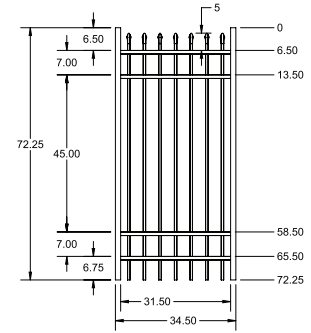

3/4" x 3/4"

SELECT | 6' X 6' GEORGETOWN

SPEAR TOP | 4 RAIL | STANDARD BOTTOM | 1" x 1" RAIL

DESCRIPTION	BLACK	
	QTY	SKU
6' x 6' Georgetown Spear Top 4 Rail Panel (D)		73017775
2" x 2" x 106" Line Post (D)		73002410
2" x 2" x 106" Corner Post (D)		73002404
2" x 2" x 106" End Post (D)		73002406
2" x 106" HD Gate Post (D)		73002408
2" x 2" x 106" Blank Post		73002392
6' x 36" Georgetown Spear Top 4 Rail Arched Walk Gate		73021726
6' x 36" Georgetown Spear Top 4 Rail Straight Walk Gate		73021727
6' x 48" Georgetown Spear Top 4 Rail Arched Walk Gate		73017792
6' x 48" Georgetown Spear Top 4 Rail Straight Walk Gate		73017789
6' x 60" Georgetown Spear Top 4 Rail Arched Walk Gate		73017810
6' x 60" Georgetown Spear Top 4 Rail Straight Walk Gate		73017807
6' x 72" Georgetown Spear Top 4 Rail Arched Walk Gate		73021728
6' x 72" Georgetown Spear Top 4 Rail Straight Walk Gate		73021729
6' x 72" Georgetown Spear Top 4 Rail Single Arch Double Drive Gate		73021730
6' x 96" Georgetown Spear Top 4 Rail Single Arch Double Drive Gate		73021731
6' x 96" Georgetown Spear Top 4 Rail Estate Arch Double Drive Gate		73021732
6' x 120" Georgetown Spear Top 4 Rail Single Arch Double Drive Gate		73021733
6' x 120" Georgetown Spear Top 4 Rail Estate Arch Double Drive Gate		73021734
6' x 144" Georgetown Spear Top 4 Rail Single Arch Double Drive Gate		73021735
6' x 144" Georgetown Spear Top 4 Rail Estate Arch Double Drive Gate		73021736

6' STRAIGHT WALK GATE

6' ARCHED WALK GATE

QuickShip available in Black. Applies to: Fence Panels; Line, Corner, End and Gate Posts; and 4' and 5' Wide Gates.

FENCE PANEL

RAIL PROFILE

1" x 1"

PICKETS

3/4" x 3/4"