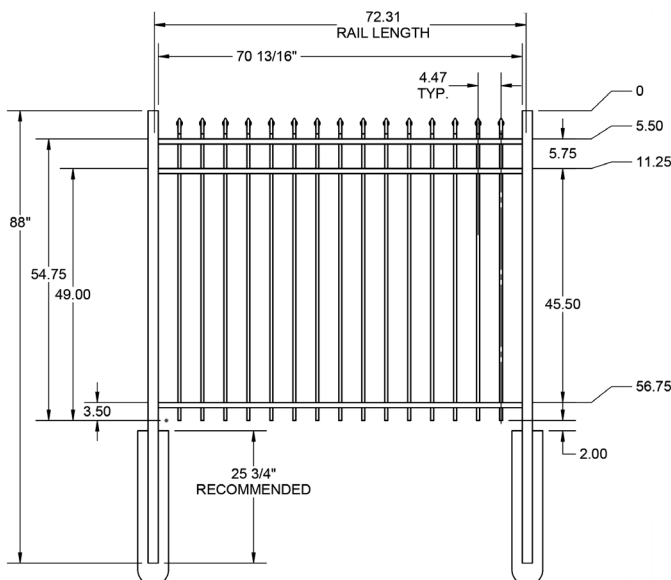

5' STRAIGHT WALK GATE

5' ARCHED WALK GATE

QS QuickShip available in Black. Applies to: Fence Panels; Line, Corner, End and Gate Posts; and 4' and 5' Wide Gates.

FENCE PANEL

RAIL PROFILE

1" x 1"

PICKETS

5/8" x 5/8"

STANDARD | 6' X 6' GEORGETOWN

SPEAR TOP | 4 RAIL | STANDARD BOTTOM | 1" x 1" RAIL

DESCRIPTION	BLACK	
	QTY	SKU
6' x 6' Georgetown Spear Top 4 Rail Panel (D)		73002352
2" x 2" x 106" Line Post (D)		73002410
2" x 2" x 106" Corner Post (D)		73002404
2" x 2" x 106" End Post (D)		73002406
2" x 2" x 106" HD Gate Post (D)		73002408
2" x 106" Blank Post		73002392
6' x 36" Georgetown Spear Top 4 Rail Arched Walk Gate		73009373
6' x 36" Georgetown Spear Top 4 Rail Straight Walk Gate		73009376
6' x 48" Georgetown Spear Top 4 Rail Arched Walk Gate		73009374
6' x 48" Georgetown Spear Top 4 Rail Straight Walk Gate		73009377
6' x 60" Georgetown Spear Top 4 Rail Arched Walk Gate		73009375
6' x 60" Georgetown Spear Top 4 Rail Straight Walk Gate		73009378
6' x 72" Georgetown Spear Top 4 Rail Arched Walk Gate		73015036
6' x 72" Georgetown Spear Top 4 Rail Straight Walk Gate		73015040
6' x 72" Georgetown Spear Top 4 Rail Single Arch Double Drive Gate		73015312
6' x 96" Georgetown Spear Top 4 Rail Single Arch Double Drive Gate		73015468
6' x 96" Georgetown Spear Top 4 Rail Estate Arch Double Drive Gate		73015472
6' x 120" Georgetown Spear Top 4 Rail Single Arch Double Drive Gate		73015732
6' x 120" Georgetown Spear Top 4 Rail Estate Arch Double Drive Gate		73015736
6' x 144" Georgetown Spear Top 4 Rail Single Arch Double Drive Gate		73015996
6' x 144" Georgetown Spear Top 4 Rail Estate Arch Double Drive Gate		73016000
19½" x 35" Georgetown Spear Top 4 Rail Puppy Picket Add-On-Panel		73050575