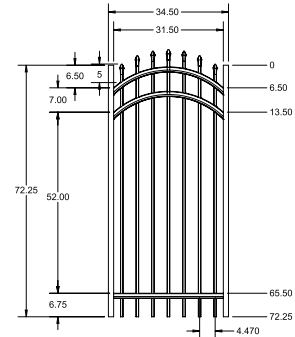

6' ARCHED WALK GATE

QuickShip available in Black. Applies to: Fence Panels; Line, Corner, End and Gate Posts; and 4' and 5' Wide Gates.