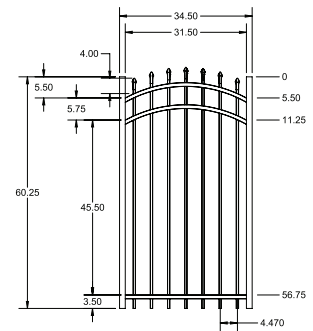

5' ARCHED WALK GATE

QS QuickShip available in Black. Applies to: Fence Panels; Line, Corner, End and Gate Posts; and 4' and 5' Wide Gates.