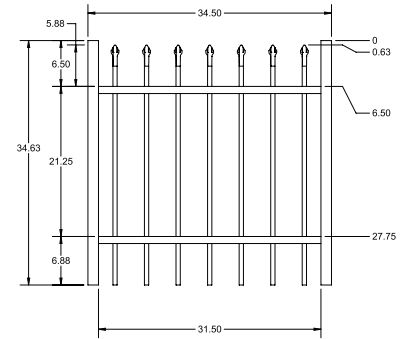

STANDARD | 3' X 6' GEORGETOWN

SPEAR TOP | 2 RAIL | STANDARD BOTTOM | 1" x 1" RAIL

DESCRIPTION	BLACK	
	QTY	SKU
3' x 6' Georgetown Spear Top 2 Rail Panel (A)		73008825
2" x 2" x 58" Line Post (A)		73009098
2" x 2" x 58" Corner Post (A)		73009099
2" x 2" x 58" End Post (A)		73009100
2" x 2" x 58" HD Gate Post (A)		73009101
2" x 2" x 58" Blank Post		73009106
3' x 36" Georgetown Spear Top 2 Rail Arched Walk Gate		73009355
3' x 36" Georgetown Spear Top 2 Rail Straight Walk Gate		73009358
3' x 48" Georgetown Spear Top 2 Rail Arched Walk Gate		73009356
3' x 48" Georgetown Spear Top 2 Rail Straight Walk Gate		73009359
3' x 60" Georgetown Spear Top 2 Rail Arched Walk Gate		73009357
3' x 60" Georgetown Spear Top 2 Rail Straight Walk Gate		73009360
3' x 72" Georgetown Spear Top 2 Rail Arched Walk Gate		73015012
3' x 72" Georgetown Spear Top 2 Rail Straight Walk Gate		73015016
3' x 72" Georgetown Spear Top 2 Rail Single Arch Double Drive Gate		73015300
3' x 96" Georgetown Spear Top 2 Rail Single Arch Double Drive Gate		73015448
3' x 120" Georgetown Spear Top 2 Rail Single Arch Double Drive Gate		73015712
3' x 144" Georgetown Spear Top 2 Rail Single Arch Double Drive Gate		73015976
19½" x 35" Georgetown Spear Top 2 Rail Puppy Picket Add-On-Panel		73050575

3' STRAIGHT WALK GATE