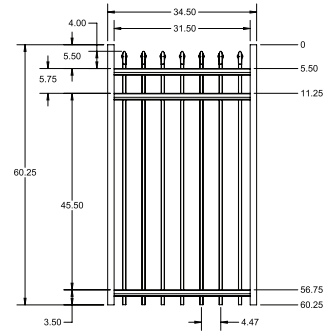

5' STRAIGHT WALK GATE