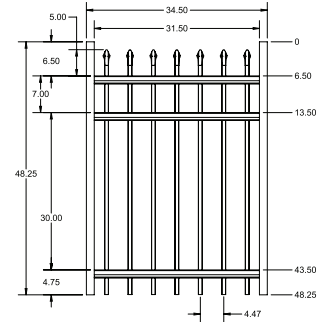

4' STRAIGHT WALK GATE