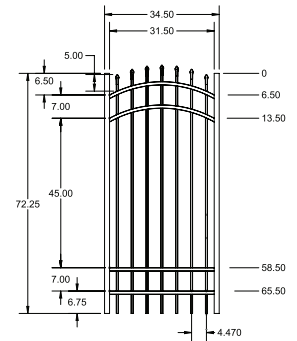

5' STRAIGHT WALK GATE

5' ARCHED WALK GATE

QS QuickShip available in Black. Applies to: Fence Panels; Line, Corner, End and Gate Posts; and 4' and 5' Wide Gates.

FENCE PANEL

RAIL PROFILE

1" x 1"

PICKETS

5/8" x 5/8"

STANDARD | 6' X 6' GEORGETOWN

SPEAR TOP | 4 RAIL | STANDARD BOTTOM | 1" x 1" RAIL

DESCRIPTION	BLACK	
	QTY	SKU
6' x 6' Georgetown Spear Top 4 Rail Panel (D)		73002352
2" x 2" x 106" Line Post (D)		73002410
2" x 2" x 106" Corner Post (D)		73002404
2" x 2" x 106" End Post (D)		73002406
2" x 2" x 106" HD Gate Post (D)		73002408
2" x 106" Blank Post		73002392
6' x 36" Georgetown Spear Top 4 Rail Arched Walk Gate		73009373
6' x 36" Georgetown Spear Top 4 Rail Straight Walk Gate		73009376
6' x 48" Georgetown Spear Top 4 Rail Arched Walk Gate		73009374
6' x 48" Georgetown Spear Top 4 Rail Straight Walk Gate		73009377
6' x 60" Georgetown Spear Top 4 Rail Arched Walk Gate		73009375
6' x 60" Georgetown Spear Top 4 Rail Straight Walk Gate		73009378
6' x 72" Georgetown Spear Top 4 Rail Arched Walk Gate		73015036
6' x 72" Georgetown Spear Top 4 Rail Straight Walk Gate		73015040
6' x 72" Georgetown Spear Top 4 Rail Single Arch Double Drive Gate		73015312
6' x 96" Georgetown Spear Top 4 Rail Single Arch Double Drive Gate		73015468
6' x 96" Georgetown Spear Top 4 Rail Estate Arch Double Drive Gate		73015472
6' x 120" Georgetown Spear Top 4 Rail Single Arch Double Drive Gate		73015732
6' x 120" Georgetown Spear Top 4 Rail Estate Arch Double Drive Gate		73015736
6' x 144" Georgetown Spear Top 4 Rail Single Arch Double Drive Gate		73015996
6' x 144" Georgetown Spear Top 4 Rail Estate Arch Double Drive Gate		73016000
19½" x 35" Georgetown Spear Top 4 Rail Puppy Picket Add-On-Panel		73050575

6' STRAIGHT WALK GATE

6' ARCHED WALK GATE

QuickShip available in Black. Applies to: Fence Panels; Line, Corner, End and Gate Posts; and 4' and 5' Wide Gates.

FENCE PANEL

RAIL PROFILE

1" x 1"

PICKETS

5/8" x 5/8"