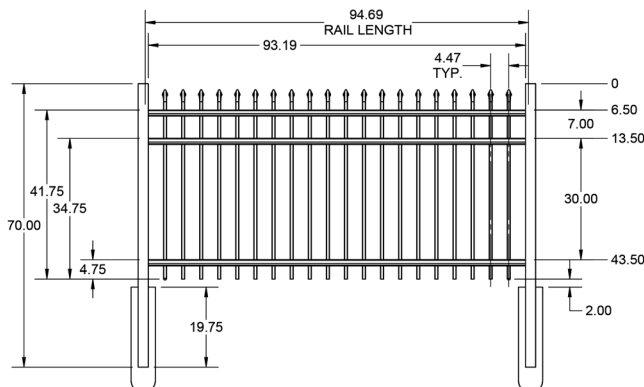

5' STRAIGHT WALK GATE

5' ARCHED WALK GATE

QS QuickShip available in Black. Applies to: Fence Panels; Line, Corner, End and Gate Posts; and 4' and 5' Wide Gates.

FENCE PANEL

RAIL PROFILE

1 3/16" x 1 1/2"

PICKETS