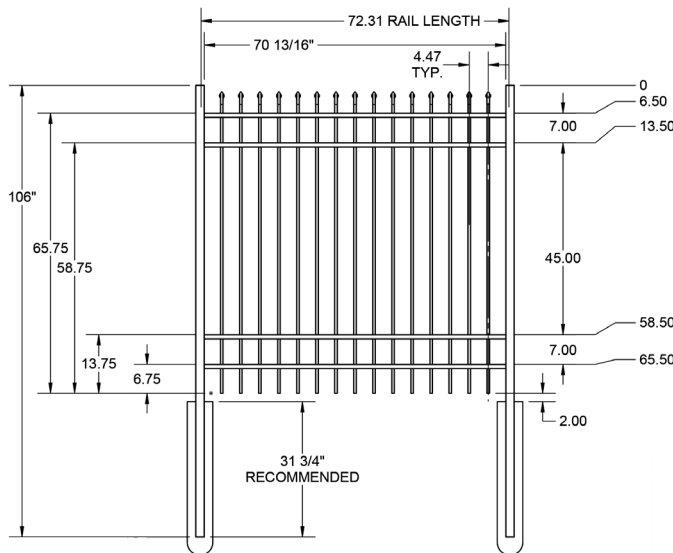

5' STRAIGHT WALK GATE

5' ARCHED WALK GATE

QS QuickShip available in Black. Applies to: Fence Panels; Line, Corner, End and Gate Posts; and 4' and 5' Wide Gates.

FENCE PANEL

RAIL PROFILE

1" x 1"

PICKETS

5/8" x 5/8"

STANDARD | 6' X 6' GEORGETOWN

SPEAR TOP | 4 RAIL | STANDARD BOTTOM | 1" x 1" RAIL

DESCRIPTION	BLACK	
	QTY	SKU
6' x 6' Georgetown Spear Top 4 Rail Panel (D)		73002352
2" x 2" x 106" Line Post (D)		73002410
2" x 2" x 106" Corner Post (D)		73002404
2" x 2" x 106" End Post (D)		73002406
2" x 2" x 106" HD Gate Post (D)		73002408
2" x 106" Blank Post		73002392
6' x 36" Georgetown Spear Top 4 Rail Arched Walk Gate		73009373
6' x 36" Georgetown Spear Top 4 Rail Straight Walk Gate		73009376
6' x 48" Georgetown Spear Top 4 Rail Arched Walk Gate		73009374
6' x 48" Georgetown Spear Top 4 Rail Straight Walk Gate		73009377
6' x 60" Georgetown Spear Top 4 Rail Arched Walk Gate		73009375
6' x 60" Georgetown Spear Top 4 Rail Straight Walk Gate		73009378
6' x 72" Georgetown Spear Top 4 Rail Arched Walk Gate		73015036
6' x 72" Georgetown Spear Top 4 Rail Straight Walk Gate		73015040
6' x 72" Georgetown Spear Top 4 Rail Single Arch Double Drive Gate		73015312
6' x 96" Georgetown Spear Top 4 Rail Single Arch Double Drive Gate		73015468
6' x 96" Georgetown Spear Top 4 Rail Estate Arch Double Drive Gate		73015472
6' x 120" Georgetown Spear Top 4 Rail Single Arch Double Drive Gate		73015732
6' x 120" Georgetown Spear Top 4 Rail Estate Arch Double Drive Gate		73015736
6' x 144" Georgetown Spear Top 4 Rail Single Arch Double Drive Gate		73015996
6' x 144" Georgetown Spear Top 4 Rail Estate Arch Double Drive Gate		73016000
19½" x 35" Georgetown Spear Top 4 Rail Puppy Picket Add-On-Panel		73050575

6' STRAIGHT WALK GATE

6' ARCHED WALK GATE

QuickShip available in Black. Applies to: Fence Panels; Line, Corner, End and Gate Posts; and 4' and 5' Wide Gates.

FENCE PANEL

RAIL PROFILE

1" x 1"

PICKETS

5/8" x 5/8"