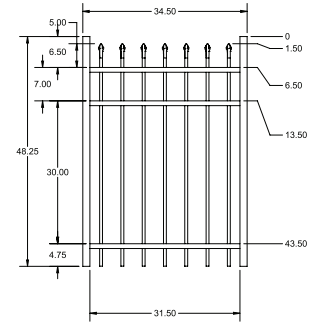

4' STRAIGHT WALK GATE