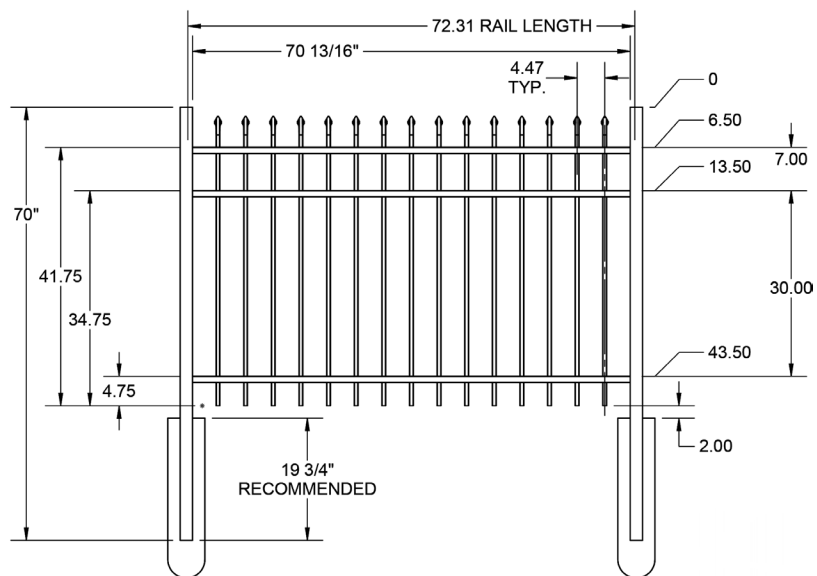

4' STRAIGHT WALK GATE

4' ARCHED WALK GATE

QS QuickShip available in Black. Applies to: Fence Panels; Line, Corner, End and Gate Posts; and 4' and 5' Wide Gates.

FENCE PANEL

RAIL PROFILE

1" x 1"

PICKETS

5/8" x 5/8"

STANDARD | 5' X 6' GEORGETOWN

SPEAR TOP | 3 RAIL | STANDARD BOTTOM | 1" x 1" RAIL

DESCRIPTION	BLACK	
	QTY	SKU
5' x 6' Georgetown Spear Top 3 Rail Panel (C)		73008702
2" x 2" x 88" Line Post (C)		73008706
2" x 2" x 88" Corner Post (C)		73008707
2" x 2" x 88" End Post (C)		73008708
2" x 2" x 88" HD Gate Post (C)		73008709
2" x 2" x 88" Blank Post (C)		73002237
2" x 2" x 106" Line Post (C)		73012653
2" x 2" x 106" Corner Post (C)		73012647
2" x 2" x 106" End Post (C)		73012649
2" x 2" x 106" Gate Post (C)		73012651
5' x 36" Georgetown Spear Top 3 Rail Arched Walk Gate		73009367
5' x 36" Georgetown Spear Top 3 Rail Straight Walk Gate		73009370
5' x 48" Georgetown Spear Top 3 Rail Arched Walk Gate		73009368
5' x 48" Georgetown Spear Top 3 Rail Straight Walk Gate		73009371
5' x 60" Georgetown Spear Top 3 Rail Arched Walk Gate		73009369
5' x 60" Georgetown Spear Top 3 Rail Straight Walk Gate		73009372
5' x 72" Georgetown Spear Top 3 Rail Arched Walk Gate		73015028
5' x 72" Georgetown Spear Top 3 Rail Straight Walk Gate		73015032
5' x 72" Georgetown Spear Top 3 Rail Single Arch Double Drive Gate		73015308
5' x 96" Georgetown Spear Top 3 Rail Single Arch Double Drive Gate		73015460
5' x 96" Georgetown Spear Top 3 Rail Estate Arch Double Drive Gate		73015464
5' x 120" Georgetown Spear Top 3 Rail Single Arch Double Drive Gate		73015724
5' x 120" Georgetown Spear Top 3 Rail Estate Arch Double Drive Gate		73015728
5' x 144" Georgetown Spear Top 3 Rail Single Arch Double Drive Gate		73015988
5' x 144" Georgetown Spear Top 3 Rail Estate Arch Double Drive Gate		73015992
19½" x 35" Georgetown Spear Top 3 Rail Puppy Picket Add-On-Panel		73050575