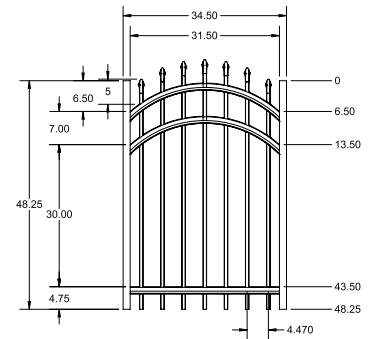

4' ARCHED WALK GATE

QuickShip available in Black. Applies to: Fence Panels; Line, Corner, End and Gate Posts; and 4' and 5' Wide Gates.