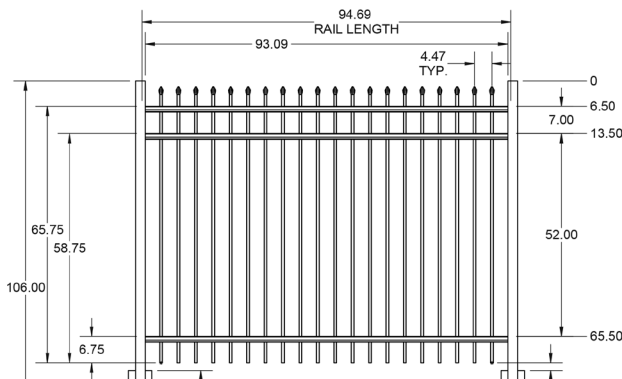

4' STRAIGHT WALK GATE

4' ARCHED WALK GATE

QuickShip available in Black. Applies to: Fence Panels; Line, Corner, End and Gate Posts; and 4' and 5' Wide Gates.

FENCE PANEL

RAIL PROFILE

1 3/16" x 1 1/2"

PICKETS