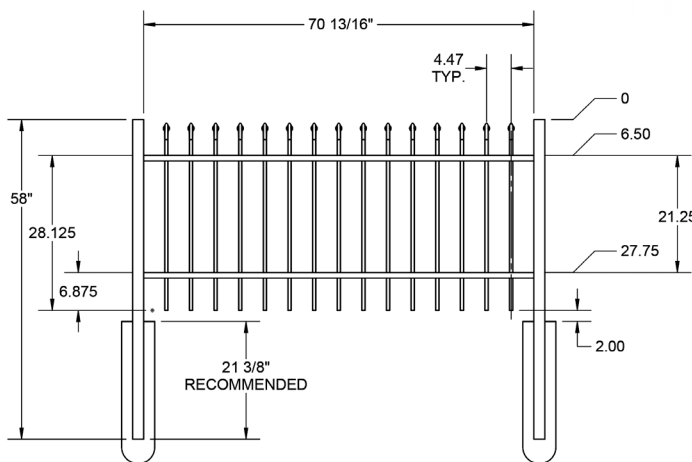

3' STRAIGHT WALK GATE

3' ARCHED WALK GATE

QuickShip available in Black. Applies to: Fence Panels; Line, Corner, End and Gate Posts; and 4' and 5' Wide Gates.

FENCE PANEL

RAIL PROFILE

1" x 1"

PICKETS

5/8" x 5/8"

STANDARD | 4' X 6' GEORGETOWN

SPEAR TOP | 3 RAIL | STANDARD BOTTOM | 1" x 1" RAIL

DESCRIPTION	BLACK	
	QTY	SKU
4' x 6' Georgetown Spear Top 3 Rail Panel (B)		73002210
2" x 2" x 70" Line Post (B)		73002220
2" x 2" x 70" Corner Post (B)		73002221
2" x 2" x 70" End Post (B)		73002222
2" x 2" x 70" HD Gate Post (B)		73002223
2" x 2" x 70" Blank Post (B)		73002235
2" x 2" x 82" Line Post (B)		73012665
2" x 2" x 82" Corner Post (B)		73012656
2" x 2" x 82" End Post (B)		73012659
2" x 2" x 82" Gate Post (B)		73012662
4' x 36" Georgetown Spear Top 3 Rail Arched Walk Gate		73009361
4' x 36" Georgetown Spear Top 3 Rail Straight Walk Gate		73009364
4' x 48" Georgetown Spear Top 3 Rail Arched Walk Gate		73009362
4' x 48" Georgetown Spear Top 3 Rail Straight Walk Gate		73009365
4' x 60" Georgetown Spear Top 3 Rail Arched Walk Gate		73009363
4' x 60" Georgetown Spear Top 3 Rail Straight Walk Gate		73009366
4' x 72" Georgetown Spear Top 3 Rail Arched Walk Gate		73015020
4' x 72" Georgetown Spear Top 3 Rail Straight Walk Gate		73015024
4' x 72" Georgetown Spear Top 3 Rail Single Arch Double Drive Gate		73015304
4' x 96" Georgetown Spear Top 3 Rail Single Arch Double Drive Gate		73015452
4' x 96" Georgetown Spear Top 3 Rail Estate Arch Double Drive Gate		73015456
4' x 120" Georgetown Spear Top 3 Rail Single Arch Double Drive Gate		73015716
4' x 120" Georgetown Spear Top 3 Rail Estate Arch Double Drive Gate		73015720
4' x 144" Georgetown Spear Top 3 Rail Single Arch Double Drive Gate		73015980
4' x 144" Georgetown Spear Top 3 Rail Estate Arch Double Drive Gate		73015984
19 1/2" x 35" Georgetown Spear Top 3 Rail Puppy Picket Add-On-Panel		73050575