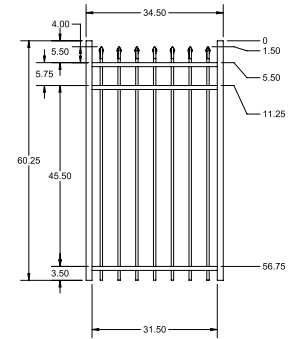

5' STRAIGHT WALK GATE