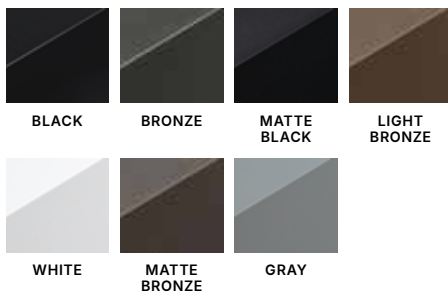

Shown in Black

INNOVATIONS

SIZES

Width:
6'

Height:
4', 6' and 8'

STANDARD

Colors

Standard Smooth Solids

STYLE CONFIGURATIONS

Board-On-Board

Shadowbox

Post Caps & Hardware Available

See Accessories and Hardware PDF for more information and product offerings.

 For additional product colors and SKU information please reach out to your Sales Representative.