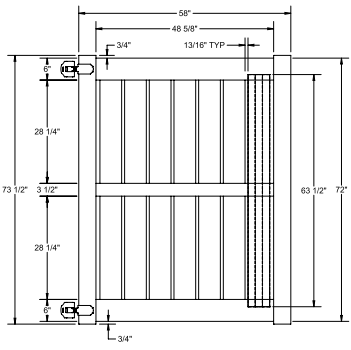

### SIZES

- Width:**  
6' and 8'
- Height:**  
4', 5' and 6'

### MATERIAL PER SECTION

QTY	ITEM	DIMENSION
2	Rails	2" x 6" x 70"
10	Pickets	¾" x 6" x 63½"
1	Rail	2" x 3½" x 70"

# STANDARD | 6' X 8' HUDSON

### MATERIAL PER SECTION

QTY	ITEM	DIMENSION
1	Mid Rail	2" x 3½" x 94"
2	Rails	2" x 6" x 94"
14	Pickets	¾" x 6" x 63½"
1	Aluminum Insert	93"