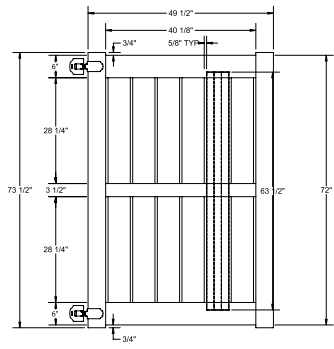

STANDARD | 6' X 8' HUDSON

SEMI-PRIVATE 6" | VERTEX BASE RAIL

DESCRIPTION	WHITE		SAND		CLAY		GRAY	
	QTY	SKU	QTY	SKU	QTY	SKU	QTY	SKU
6' x 8' Hudson Semi-Private 6" Panel (72"H)		73011561		73011564		73053731		73054933
5" x 5" x 108" Line Post (N)		73011418		73011424		73053726		73054934
5" x 5" x 108" Corner Post (N)		73011419		73011425		73053727		73054935
5" x 5" x 108" End Gate Post (N)		73011420		73011426		73053728		73054936
5" x 5" Pyramid Post Cap		73003093		73003769		73054107		73053068
5" x 5" Gothic Post Cap		73003094		73003760		73024885		N/A
5" x 5" New England Post Cap		73045003		73045004		73054108		73053093
6' x 49½" Hudson Semi-Private 6" Walk Gate		73024162		73024164		73054206		73054937
6' x 62½" Hudson Semi-Private 6" Drive Gate		73024163		73024165		73054247		73054938
5" x 5" x 106" Gate Post Insert						73003463		

QS QuickShip available in White only. Applies to: Fence Panels; Line, Corner, End and Gate Posts; and 4' and 5' Wide Gates.

WALK GATE