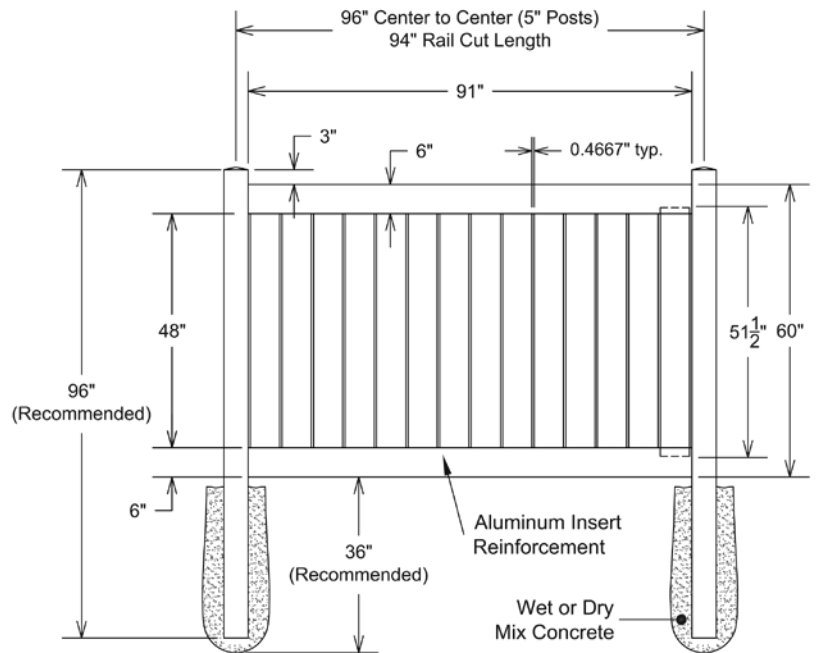

FENCE PANEL