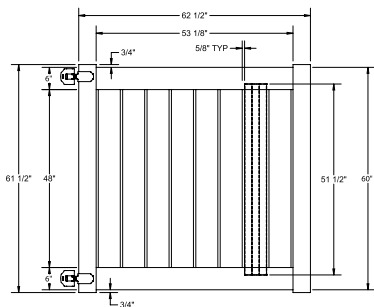

### SIZES

- Width:**  
6' and 8'
- Height:**  
4', 5' and 6'

### MATERIAL PER SECTION

QTY	ITEM	DIMENSION
2	Rails	2" x 6" x 94"
14	Pickets	¾" x 6" x 39½"
1	Aluminum Insert	93"

### RAIL PROFILE

VERTEX BASE  
1½" x 5½"

## MATERIAL PER SECTION

QTY	ITEM	DIMENSION
2	Rails	2" x 6" x 94"
14	Pickets	3/4" x 6" x 51 1/2"
1	Aluminum Insert	93"