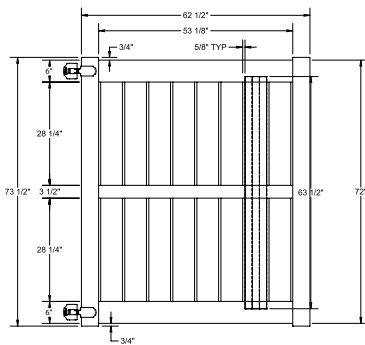

DRIVE GATE

MATERIAL PER SECTION

QTY	ITEM	DIMENSION
2	Rails	2" x 6" x 70"
10	Pickets	¾" x 6" x 63½"
1	Rail	2" x 3½" x 70"

RAIL PROFILE