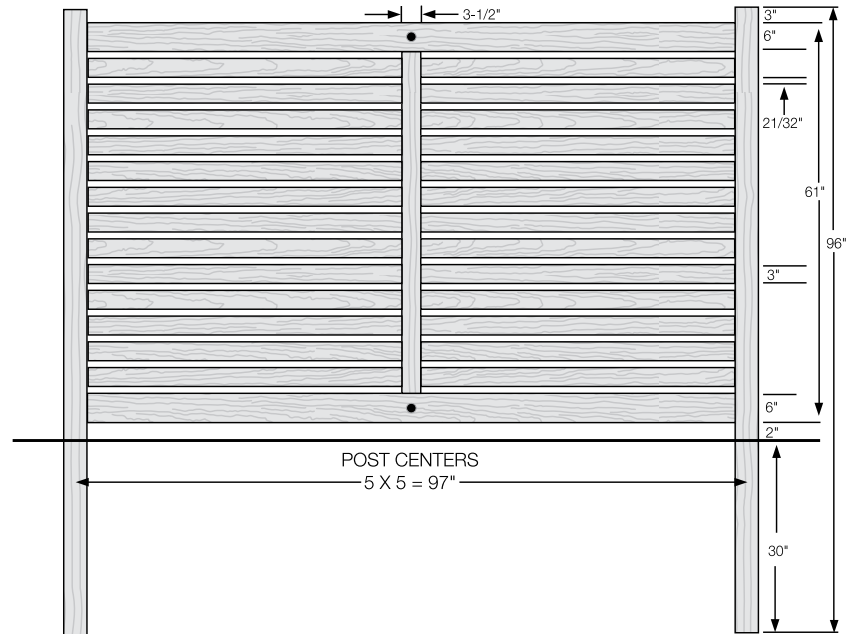

2" x 6"

PREMIUM | 5' X 8' LARGO

SEMI-PRIVATE HORIZONTAL | 2" X 6" RAIL

DESCRIPTION	WEATHERED BLEND		SIERRA BLEND		BRAZILIAN BLEND		ARCTIC BLEND	
	QTY	SKU	QTY	SKU	QTY	SKU	QTY	SKU
5' x 8' Largo Semi-Private Horizontal Panel (60"H)		638413		638412		638411		638410
5" x 5" x 96" Corner Post		638215		638214		638213		638212
5" x 5" x 96" Line Post		638227		638226		638205		638204
5" x 5" x 96" End Post		638200		638199		638219		638218
5" x 5" Flat Top Post Cap		410869		410868		410865		410863
5" x 5" New England Post Cap		410880		410879		410875		410872
5' Largo Semi-Private Horizontal Gate Kit		638436		638435		638434		638433
5' x 50" Largo Semi-Private Horizontal Gate		638456		638445		638444		638275

WALK GATE

FENCE PANEL

MATERIAL PER SECTION

QTY	ITEM	DIMENSION
1	Top/Bottom Rail with Steel	2" x 6" x 95"
1	Mid Brace	2" x 4" x 52 5/8"
13	Picket Crimped	7/8" x 3" x 96"
4	Lock Rings	N/A

RAIL PROFILE

2" x 6"