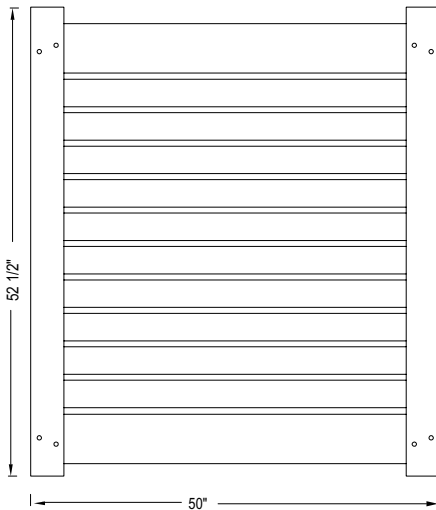

Shown in Sierra Blend

INNOVATIONS

- ↔ StayStraight®
- ☀ SolarGuard®
- ||| TimberGrain™

SIZES

Width:

8'

Height:

4', 5' and 6'

See Accessories and Hardware PDF for more information and product offerings.

PREMIUM | 4' X 8' LARGO

SEMI-PRIVATE HORIZONTAL | 2" X 6" RAIL

DESCRIPTION	WEATHERED BLEND		SIERRA BLEND		BRAZILIAN BLEND		ARCTIC BLEND	
	QTY	SKU	QTY	SKU	QTY	SKU	QTY	SKU
4' x 8' Largo Semi-Private Horizontal Panel (48"H)		638405		638404		638403		638402
5" x 5" x 84" Corner Post		638197		638196		638175		638174
5" x 5" x 84" Line Post		638183		638182		638181		638179
5" x 5" x 84" End Post		638144		638143		638132		638131
5" x 5" Flat Top Post Cap		410869		410868		410865		410863
5" x 5" New England Post Cap		410880		410879		410875		410872
4' Largo Semi-Private Horizontal Gate Kit		638429		638428		638427		638426
4' x 50" Largo Semi-Private Horizontal Gate		638447		638446		638425		638424

WALK GATE

FENCE PANEL

MATERIAL PER SECTION

RAIL PROFILE

QTY	ITEM	DIMENSION
2	Top/Bottom Rail with Steel	2" x 6" x 95"
1	Mid Brace	2" x 4" x 41 1/32"

QTY	ITEM	DIMENSION
10	Picket Crimped	7/8" x 3" x 96"
4	Lock Rings	N/A