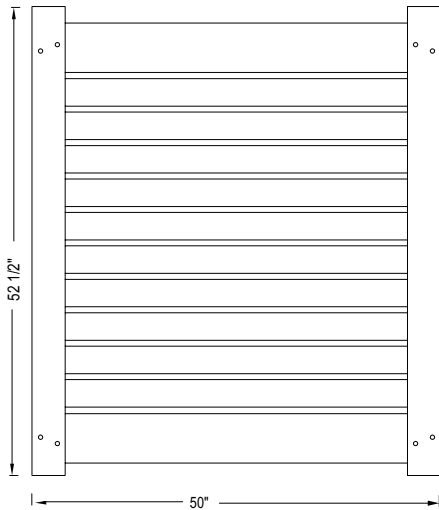

WALK GATE

FENCE PANEL

MATERIAL PER SECTION

RAIL PROFILE

QTY	ITEM	DIMENSION
1	Top/Bottom Rail with Steel	2" x 6" x 95"
1	Mid Brace	2" x 4" x 41 1/32"
10	Picket Crimped	7/8" x 3" x 96"
24	Lock Rings	N/A

2" x 6"