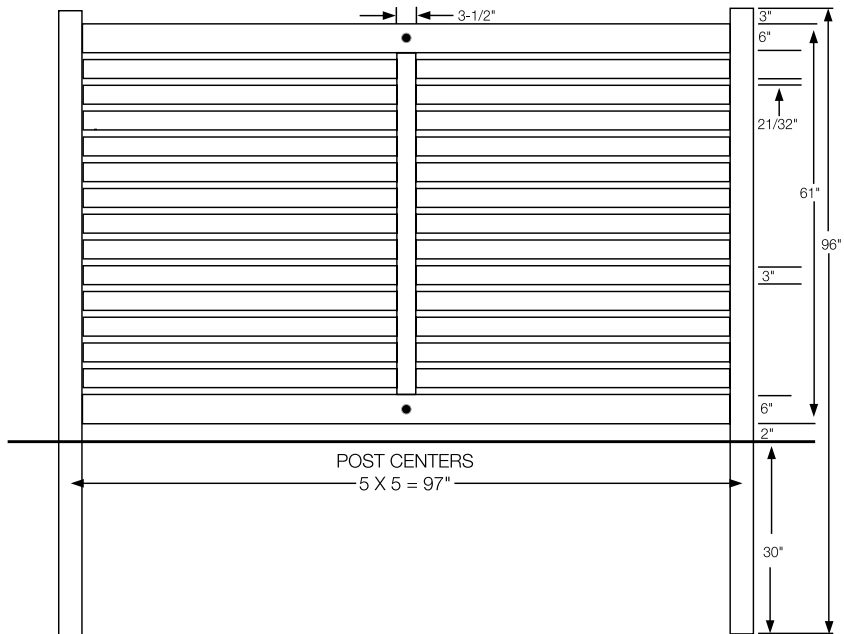

WALK GATE

FENCE PANEL

MATERIAL PER SECTION

RAIL PROFILE

QTY	ITEM	DIMENSION
1	Top/Bottom Rail with Steel	2" x 6" x 95"
1	Mid Brace	2" x 4" x 41 1/32"
10	Picket Crimped	7/8" x 3" x 96"
24	Lock Rings	N/A

2" x 6"

PREMIUM | 5' X 8' LARGO

SEMI-PRIVATE HORIZONTAL | 2" X 6" RAIL

DESCRIPTION	WHITE		SAND		CLAY	
	QTY	SKU	QTY	SKU	QTY	SKU
5' x 8' Largo Semi-Private Horizontal Panels (60")		652629		73057830		73057829
5" x 5" x 96" Corner Post		652603		73057843		73057842
5" x 5" x 96" Line Post		652600		73057845		73057844
5" x 5" x 96" End Post		652597		73057847		73057846
5" x 5" Pyramid Post Cap		73003093		73003769		73054107
5" x 5" New England Post Cap		73045003		73045004		73054108
5' Largo Semi-Private Horizontal Gate Kit		652474		73057868		73057867
5' x 50" Largo Semi-Private Horizontal Gate		652561		73057863		73057862

WALK GATE

FENCE PANEL

MATERIAL PER SECTION

QTY	ITEM	DIMENSION
2	Top/Bottom Rail with Steel	2" x 6" x 95"
1	Mid Brace	2" x 4" x 52 5/8"
13	Picket Crimped	7/8" x 3" x 96"
4	Lock Rings (24)	N/A

RAIL PROFILE

2" x 6"