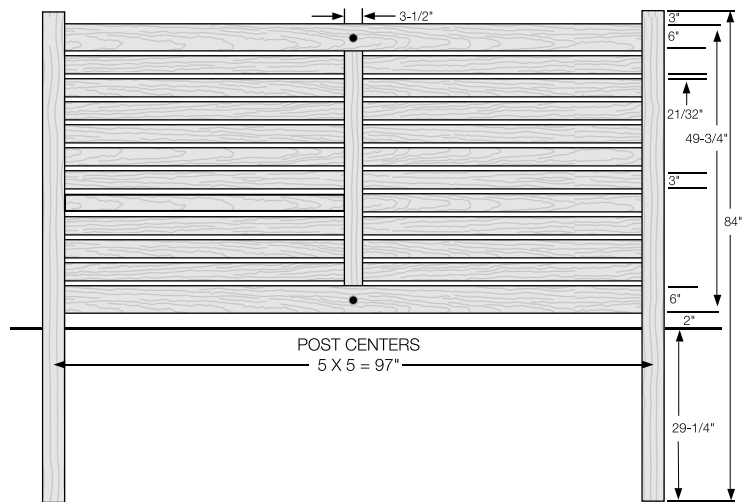

Shown in Sierra Blend

INNOVATIONS

- ↔ StayStraight®
- ☀ SolarGuard®
- ||| TimberGrain™

SIZES

Width:

8'

Height:

4', 5' and 6'

See Accessories and Hardware PDF for more information and product offerings.

PREMIUM | 4' X 8' LARGO

SEMI-PRIVATE HORIZONTAL | 2" X 6" RAIL

DESCRIPTION	WEATHERED BLEND		SIERRA BLEND		BRAZILIAN BLEND		ARCTIC BLEND	
	QTY	SKU	QTY	SKU	QTY	SKU	QTY	SKU
4' x 8' Largo Semi-Private Horizontal Panel (48"H)		638405		638404		638403		638402
5" x 5" x 84" Corner Post		638197		638196		638175		638174
5" x 5" x 84" Line Post		638183		638182		638181		638179
5" x 5" x 84" End Post		638144		638143		638132		638131
5" x 5" Flat Top Post Cap		410869		410868		410865		410863
5" x 5" New England Post Cap		410880		410879		410875		410872
4' Largo Semi-Private Horizontal Gate Kit		638429		638428		638427		638426
4' x 50" Largo Semi-Private Horizontal Gate		638447		638446		638425		638424

WALK GATE

FENCE PANEL

MATERIAL PER SECTION

RAIL PROFILE

QTY	ITEM	DIMENSION
2	Top/Bottom Rail with Steel	2" x 6" x 95"
1	Mid Brace	2" x 4" x 41 1/32"

QTY	ITEM	DIMENSION
10	Picket Crimped	7/8" x 3" x 96"
4	Lock Rings	N/A