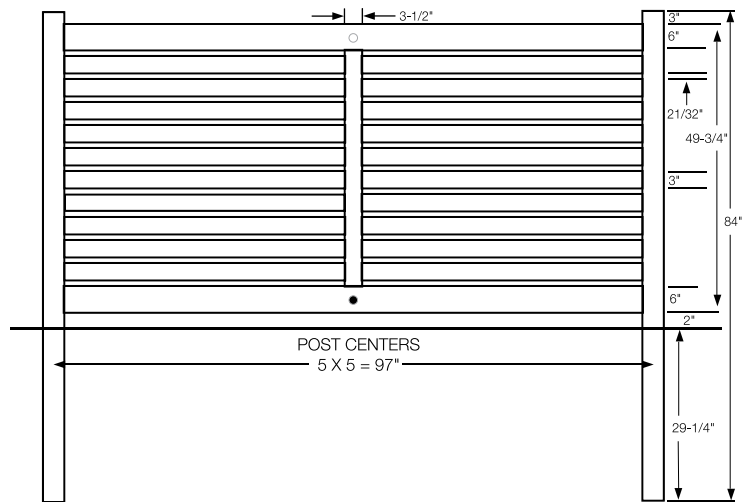

WALK GATE

FENCE PANEL

MATERIAL PER SECTION

QTY	ITEM	DIMENSION
1	Top/Bottom Rail with Steel	2" x 6" x 95"
1	Mid Brace	2" x 4" x 63 3/8"
16	Picket Crimped	7/8" x 3" x 96"
24	Lock Rings	N/A

RAIL PROFILE

2" x 6"

STANDARD | 4' X 8' LARGO

SEMI-PRIVATE HORIZONTAL | 2" X 6" RAIL

DESCRIPTION	WHITE		SAND		CLAY	
	QTY	SKU	QTY	SKU	QTY	SKU
4' x 8' Largo Semi-Private Horizontal Panel (48"H)		652626		73057832		73057831
5" x 5" x 84" Corner Post		652594		73057849		73057848
5" x 5" x 84" Line Post		652591		73057851		73057850
5" x 5" x 84" End Post		652590		73057853		73057852
5" x 5" Pyramid Post Cap		73003093		73003769		73054107
5" x 5" New England Post Cap		73045003		73045004		73054108
4' Largo Semi-Private Horizontal Gate Kit		652471		73057870		73057869
4' x 50" Largo Semi-Private Horizontal Gate		652558		73057865		73057864

WALK GATE

FENCE PANEL

MATERIAL PER SECTION

RAIL PROFILE

QTY	ITEM	DIMENSION
1	Top/Bottom Rail with Steel	2" x 6" x 95"
1	Mid Brace	2" x 4" x 41 1/32"
10	Picket Crimped	7/8" x 3" x 96"
24	Lock Rings	N/A

2" x 6"