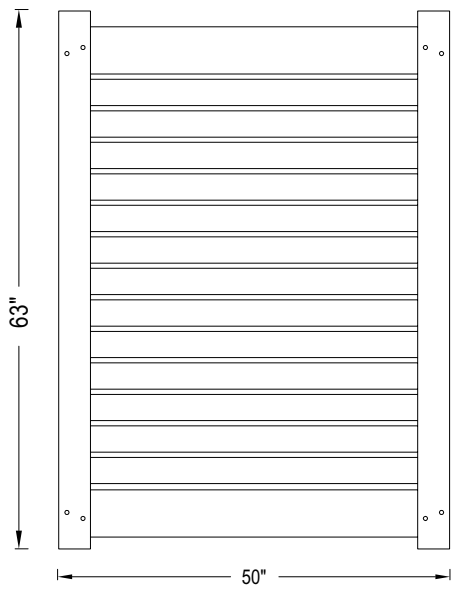

Shown in Sierra Blend

INNOVATIONS

- ↔ StayStraight®
- ☀ SolarGuard®
- ||| TimberGrain™

SIZES

Width:

8'

Height:

4', 5' and 6'

WALK GATE

FENCE PANEL

MATERIAL PER SECTION

RAIL PROFILE

QTY	ITEM	DIMENSION
2	Top/Bottom Rail with Steel	2" x 6" x 95"
1	Mid Brace	2" x 4" x 41 1/32"

QTY	ITEM	DIMENSION
10	Picket Crimped	7/8" x 3" x 96"
4	Lock Rings	N/A

2" x 6"

PREMIUM | 5' X 8' LARGO

SEMI-PRIVATE HORIZONTAL | 2" X 6" RAIL

DESCRIPTION	WEATHERED BLEND		SIERRA BLEND		BRAZILIAN BLEND		ARCTIC BLEND	
	QTY	SKU	QTY	SKU	QTY	SKU	QTY	SKU
5' x 8' Largo Semi-Private Horizontal Panel (60"H)		638413		638412		638411		638410
5" x 5" x 96" Corner Post		638215		638214		638213		638212
5" x 5" x 96" Line Post		638227		638226		638205		638204
5" x 5" x 96" End Post		638200		638199		638219		638218
5" x 5" Flat Top Post Cap		410869		410868		410865		410863
5" x 5" New England Post Cap		410880		410879		410875		410872
5' Largo Semi-Private Horizontal Gate Kit		638436		638435		638434		638433
5' x 50" Largo Semi-Private Horizontal Gate		638456		638445		638444		638275

WALK GATE

FENCE PANEL

MATERIAL PER SECTION

QTY	ITEM	DIMENSION
1	Top/Bottom Rail with Steel	2" x 6" x 95"
1	Mid Brace	2" x 4" x 52 5/8"
13	Picket Crimped	7/8" x 3" x 96"
4	Lock Rings	N/A

RAIL PROFILE

2" x 6"