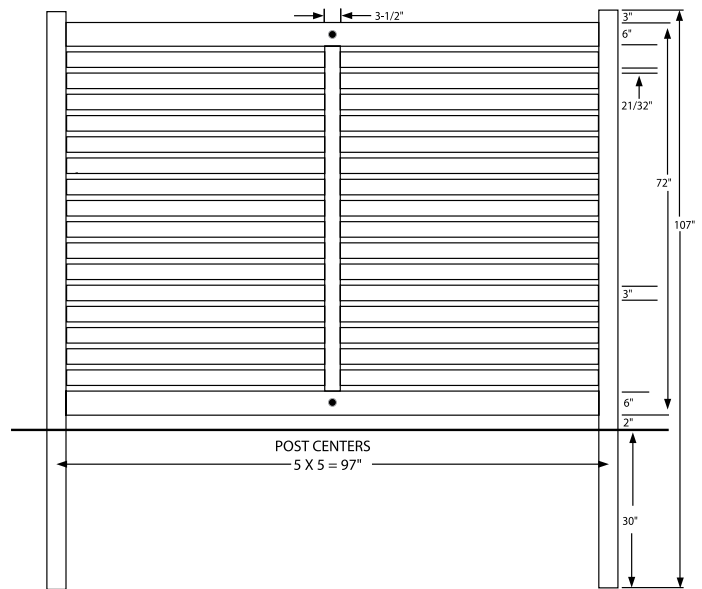

WALK GATE

FENCE PANEL

MATERIAL PER SECTION

QTY	ITEM	DIMENSION
2	Top/Bottom Rail with Steel	2" x 6" x 95"
1	Mid Brace	2" x 4" x 52 5/8"
13	Picket Crimped	7/8" x 3" x 96"
4	Lock Rings (24)	N/A

RAIL PROFILE

2" x 6"

STANDARD | 6' X 8' LARGO

SEMI-PRIVATE HORIZONTAL | 2" X 6" RAIL

DESCRIPTION	WHITE		SAND		CLAY	
	QTY	SKU	QTY	SKU	QTY	SKU
6' x 8' Largo Semi-Private Horizontal Panels (72")		652632		73057877		73057828
5" x 5" x 107" Corner Post		652606		73057882		73057840
5" x 5" x 107" Line Post		652608		73057883		73057841
5" x 5" x 107" End Post		652610		73057881		73057839
5" x 5" Pyramid Post Cap		73003093		73003769		73054107
5" x 5" New England Post Cap		73045003		73045004		73054108
6' Largo Semi-Private Horizontal Gate Kit		652556		73057880		73057866
6' x 50" Largo Semi-Private Horizontal Gate		652564		73057861		73057860

WALK GATE

FENCE PANEL

MATERIAL PER SECTION

QTY	ITEM	DIMENSION
2	Top/Bottom Rail with Steel	2" x 6" x 95"
1	Mid Brace	2" x 4" x 63 3/8"
16	Picket Crimped	7/8" x 3" x 96"
4	Lock Rings	N/A

RAIL PROFILE

2" x 6"