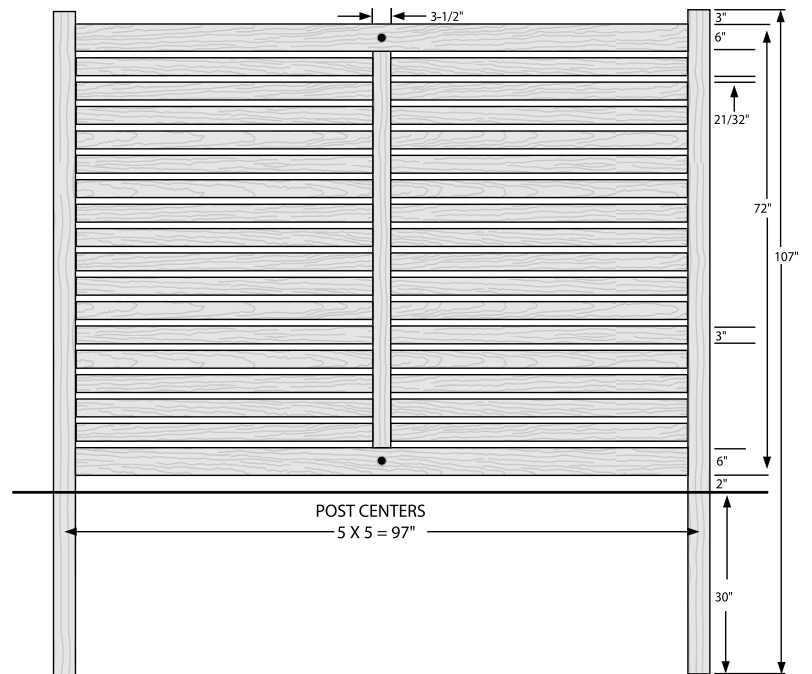

WALK GATE

FENCE PANEL

MATERIAL PER SECTION

QTY	ITEM	DIMENSION
1	Top/Bottom Rail with Steel	2" x 6" x 95"
1	Mid Brace	2" x 4" x 52 5/8"
13	Picket Crimped	7/8" x 3" x 96"
4	Lock Rings	N/A

RAIL PROFILE

2" x 6"

PREMIUM | 6' X 8' LARGO

SEMI-PRIVATE HORIZONTAL | 2" X 6" RAIL

DESCRIPTION	WEATHERED BLEND		SIERRA BLEND		BRAZILIAN BLEND		ARCTIC BLEND	
	QTY	SKU	QTY	SKU	QTY	SKU	QTY	SKU
6' x 8' Largo Semi-Private Horizontal Panel (72"H)		638420		638419		638418		638417
5" x 5" x 107" Corner Post		638270		638269		638268		638267
5" x 5" x 107" Line Post		638249		638248		638247		638246
5" x 5" x 107" End Post		638242		638241		638240		638239
5" x 5" Flat Top Post Cap		410869		410868		410865		410863
5" x 5" New England Post Cap		410880		410879		410875		410872
6' Largo Semi-Private Horizontal Gate Kit		638443		638442		638441		638440
6' x 50" Largo Semi-Private Horizontal Gate		638465		638464		638463		638461

WALK GATE

FENCE PANEL

MATERIAL PER SECTION

QTY	ITEM	DIMENSION
1	Top/Bottom Rail with Steel	2" x 6" x 95"
1	Mid Brace	2" x 4" x 63 3/8"
16	Picket Crimped	7/8" x 3" x 96"
24	Lock Rings	N/A

RAIL PROFILE

2" x 6"