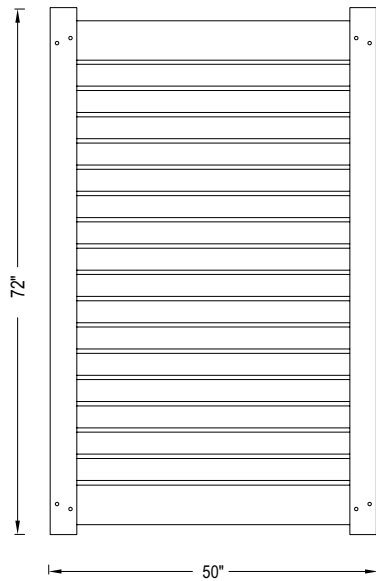

PREMIUM | 6' X 8' LARGO

SEMI-PRIVATE HORIZONTAL | 2" X 6" RAIL

DESCRIPTION	WEATHERED BLEND		SIERRA BLEND		BRAZILIAN BLEND		ARCTIC BLEND	
	QTY	SKU	QTY	SKU	QTY	SKU	QTY	SKU
6' x 8' Largo Semi-Private Horizontal Panel (72"H)		638420		638419		638418		638417
5" x 5" x 107" Corner Post		638270		638269		638268		638267
5" x 5" x 107" Line Post		638249		638248		638247		638246
5" x 5" x 107" End Post		638242		638241		638240		638239
5" x 5" Flat Top Post Cap		410869		410868		410865		410863
5" x 5" New England Post Cap		410880		410879		410875		410872
6' Largo Semi-Private Horizontal Gate Kit		638443		638442		638441		638440
6' x 50" Largo Semi-Private Horizontal Gate		638465		638464		638463		638461

WALK GATE