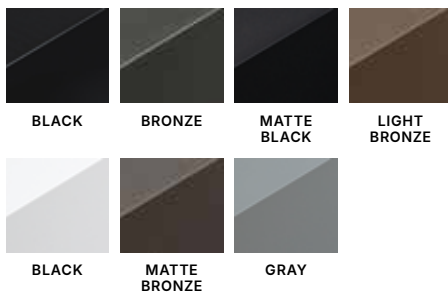

ALUMINUM | SCREWED

FLAT TOP

LEXINGTON

Designed for peace of mind and engineered to last, this aluminum profile has two unique levels of spacing and an optional puppy picket. High-grade aluminum and a weather-tested, powder-coat finish meet high wind and pool codes.

Shown in Black with Puppy Picket Add-on

INNOVATIONS

 SolarGuard®

SIZES

Width:

6' and 8'

8' only available in Premium Grade

Height:

3', 3½', 4', 4½', 5' and 6'

PREMIUM | SELECT | STANDARD

Colors

Standard Smooth Solids

STYLE CONFIGURATIONS

3 Rail

Double Picket

Puppy Picket