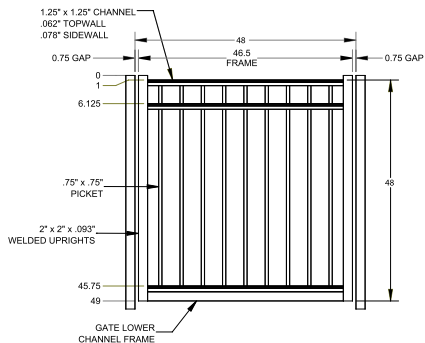

PICKETS

5/8" x 5/8"

PREMIUM | 4' X 6' MANCHESTER

FLAT TOP | 3 RAIL | STANDARD BOTTOM | 1 1/4" X 1 1/4" RAIL

DESCRIPTION	BLACK		BUNDLE
	QTY	SKU	UNIT
4' x 6' Manchester Flat Top 3 Rail Panel (48"H)		73047828	40
2 1/2" x 2 1/2" x 70" .075 Line Post		73048766	10
2 1/2" x 2 1/2" x 70" .075 Corner Post		73056069	10
2 1/2" x 2 1/2" x 70" .075 End Post		73056070	10
2 1/2" x 2 1/2" x 70" .125 Gate Post		73056071	10
4' x 4' Manchester Flat Top 3 Rail FB Straight Walk Gate		73049147	20
4' x 5' Manchester Flat Top 3 Rail FB Straight Walk Gate		73049367	20
4' x 4' Manchester Flat Top 3 Rail FB Arched Walk Gate		73056064	20
4' x 5' Manchester Flat Top 3 Rail FB Arched Walk Gate		73056065	20

qs QuickShip available in Black, Applies to: Fence Panels; Line, Corner, End and Gate Posts; and 4' and 5' wide Straight Gates.

FENCE PANEL

4' STRAIGHT WALK GATE

4' ARCHED WALK GATE

RAIL PROFILE

1 1/4" X 1 1/4"

PICKETS

3/4" X 3/4"

All XD Grade gates will have a U-Frame bottom rail.

PREMIUM | 4' X 8' MANCHESTER

FLAT TOP | 3 RAIL | STANDARD BOTTOM | 1 1/4" X 1 1/4" RAIL

DESCRIPTION	BLACK		BUNDLE
	QTY	SKU	UNIT
4' x 8' Manchester Flat Top 3 Rail (48"H)		73047818	40
2 1/2" x 2 1/2" x 70" .075 Line Post		73048766	10
2 1/2" x 2 1/2" x 70" .075 Corner Post		73056069	10
2 1/2" x 2 1/2" x 70" .075 End Post		73056070	10
2 1/2" x 2 1/2" x 70" .125 Gate Post		73056071	10
4' x 4' Manchester Flat Top 3 Rail Straight Walk Gate		73049147	20
4' x 5' Manchester Flat Top 3 Rail Straight Walk Gate		73049367	20
4' x 4' Manchester Flat Top 3 Rail Arched Walk Gate		73056064	20
4' x 5' Manchester Flat Top 3 Rail Arched Walk Gate		73056065	20