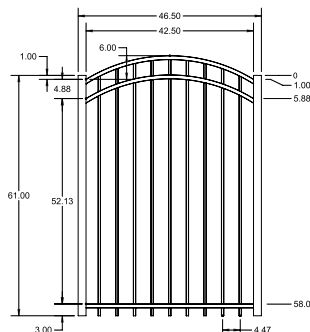

PICKETS

⅝" x ⅝"

STANDARD | 5' X 6' MANCHESTER

FLAT TOP | 3 RAIL | STANDARD BOTTOM | 1" X 1 1/8" RAIL

DESCRIPTION	BLACK		BUNDLE
	QTY	SKU	UNIT
5' x 6' Manchester Flat Top 3 Rail Rail Panel (60"H)		73022119	40
2" x 2" x 82" .063 Line Post		73040847	10
2" x 2" x 82" .063 Corner Post		73040793	10
2" x 2" x 82" .063 End Post		73040819	10
2" x 2" x 82" .125 Gate Post		73040865	10
5' x 4' Manchester Flat Top 3 Rail Straight Walk Gate		73022036	20
5' x 5' Manchester Flat Top 3 Rail Straight Walk Gate		73022047	20
5' x 4' Manchester Flat Top 3 Rail Arched Walk Gate		73022015	20
5' x 5' Manchester Flat Top 3 Rail Straight Walk Gate		73022026	20

qs QuickShip available in Black, Applies to: Fence Panels; Line, Corner, End and Gate Posts; and 4' and 5' wide Straight Gates.

FENCE PANEL

5' STRAIGHT WALK GATE

5' ARCHED WALK GATE

RAIL PROFILE

1" x 1 1/8"

PICKETS

5/8" x 5/8"

STANDARD | 6' X 6' MANCHESTER

FLAT TOP | 3 RAIL | STANDARD BOTTOM | 1" X 1 1/8" RAIL

DESCRIPTION	BLACK		BUNDLE
	QTY	SKU	UNIT
6' x 6' Manchester Flat Top 3 Rail Panel (72"H)		73047747	40
2" x 2" x 94" .063 Line Post		73048636	10
2" x 2" x 94" .063 Corner Post		73048888	10
2" x 2" x 94" .063 End Post		73048770	10
2" x 2" x 94" .125 Gate Post		73048777	10
6' x 4' Manchester Flat Top 3 Rail Straight Walk Gate		73049132	20
6' x 5' Manchester Flat Top 3 Rail Straight Walk Gate		73049176	20
6' x 4' Manchester Flat Top 3 Rail Arched Walk Gate		73049358	20
6' x 5' Manchester Flat Top 3 Rail Straight Walk Gate		73049398	20