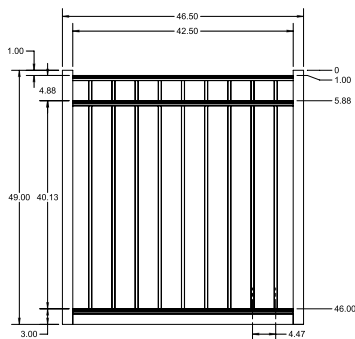

QS QuickShip available in Black, Applies to: Fence Panels; Line, Corner, End and Gate Posts; and 4' and 5' wide Straight Gates.

FENCE PANEL

4' STRAIGHT WALK GATE

4' ARCHED WALK GATE

RAIL PROFILE

1" x 1 1/8"

PICKETS

5/8" x 5/8"

All XD Grade gates will have a U-Frame bottom rail.

STANDARD | 4' X 6' MANCHESTER

FLAT TOP | 3 RAIL | FLUSH BOTTOM | 1" X 1 1/8" RAIL

DESCRIPTION	BLACK		BUNDLE
	QTY	SKU	UNIT
4' x 6' Manchester Flat Top 3 Rail (48"H)		73023235	40
2" x 2" x 70" .063 Line Post		73041014	10
2" x 2" x 70" .063 Corner Post		73040893	10
2" x 2" x 70" .063 End Post		73041007	10
2" x 2" x 70" 125" Gate Post		73041069	10
4' x 3' Manchester Flat Top 3 Rail Straight Flush Bottom Walk Gate		73023338	20
4' x 4' Manchester Flat Top 3 Rail Straight Flush Bottom Walk Gate		73022069	20
4' x 5' Manchester Flat Top 3 Rail Straight Flush Bottom Walk Gate		73022078	20
4' x 4' Manchester Flat Top 3 Rail Arched Flush Bottom Walk Gate		73022060	20
4' x 5' Manchester Flat Top 3 Rail Arched Flush Bottom Walk Gate		73022066	20