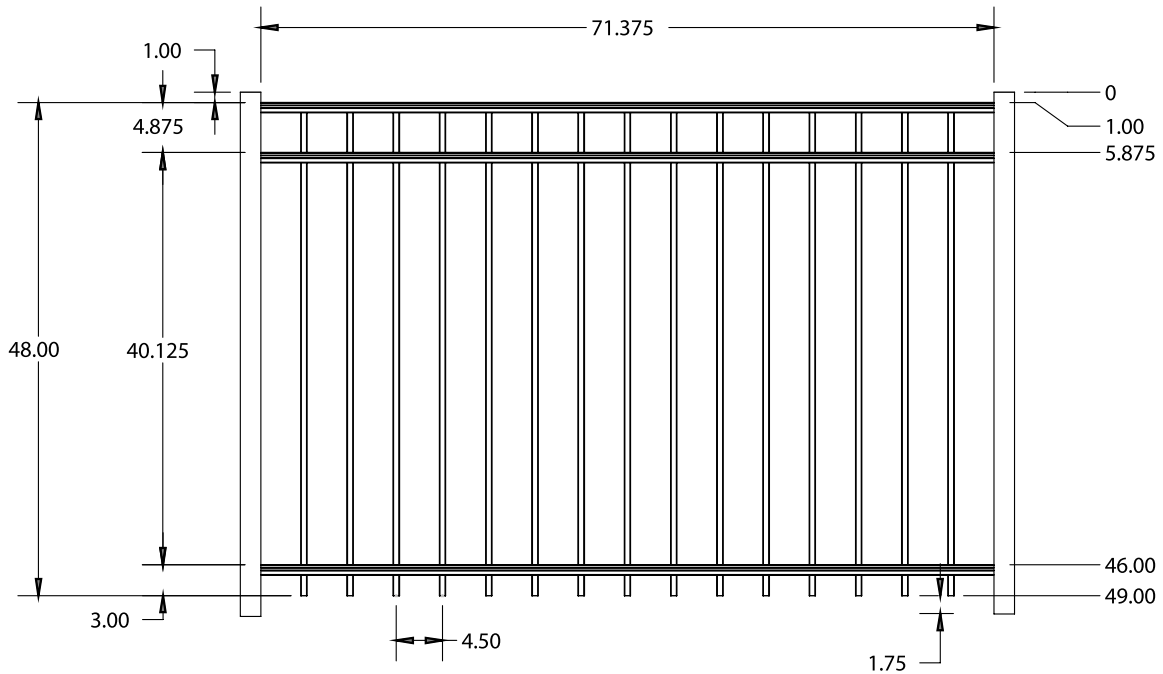

STANDARD | 4' X 6' MANCHESTER

FLAT TOP | 3 RAIL | STANDARD BOTTOM | 1" X 1 1/8" RAIL

DESCRIPTION	BLACK		BUNDLE
	QTY	SKU	UNIT
4' x 6' Manchester Flat Top 3 Rail Panel SB (48"H)		73022127	40
2" x 2" x 70" .063 Line Post		73040656	10
2" x 2" x 70" .063 Corner Post		73041004	10
2" x 2" x 70" .063 End Post		73040813	10
2" x 2" x 70" .125" Gate Post		73040858	10
4' x 4' Manchester Flat Top 3 Rail Straight Flush Bottom Walk Gate		73022069	20
4' x 5' Manchester Flat Top 3 Rail Straight Flush Bottom Walk Gate		73022078	20
4' x 4' Manchester Flat Top 3 Rail Arched Flush Bottom Walk Gate		73022060	20
4' x 5' Manchester Flat Top 3 Rail Arched Flush Bottom Walk Gate		73022066	20

QS QuickShip available in Black, Applies to: Fence Panels; Line, Corner, End and Gate Posts; and 4' and 5' wide Straight Gates.

FENCE PANEL

4' STRAIGHT WALK GATE

4' ARCHED WALK GATE

RAIL PROFILE

1" x 1 1/8"

PICKETS

5/8" x 5/8"