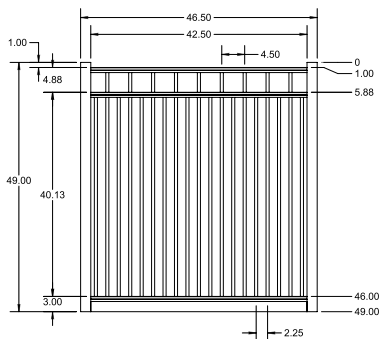

4' STRAIGHT WALK GATE