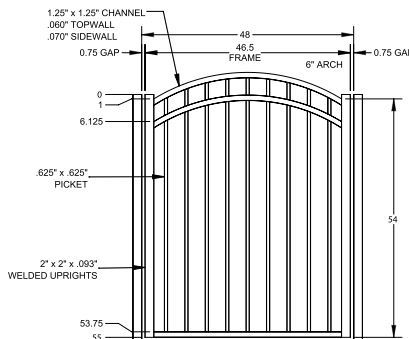

qs QuickShip available in Black, Applies to: Fence Panels; Line, Corner, End and Gate Posts; and 4' and 5' wide Straight Gates.

FENCE PANEL

4½' STRAIGHT WALK GATE

4½' ARCHED WALK GATE

RAIL PROFILE

1¼" X 1¼"