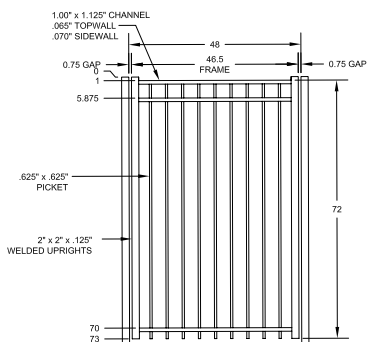

6' STRAIGHT WALK GATE