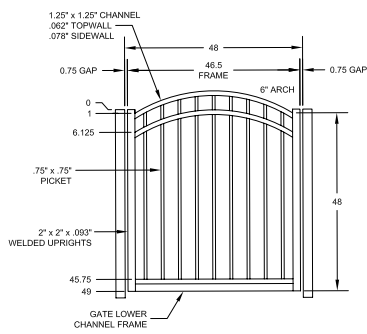

All XD Grade gates will have a U-Frame bottom rail.