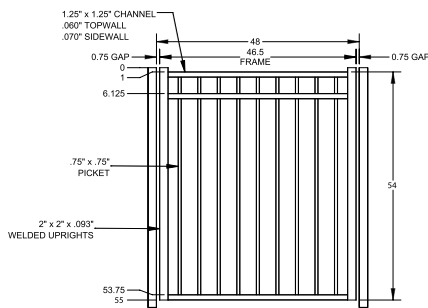

4½' STRAIGHT WALK GATE