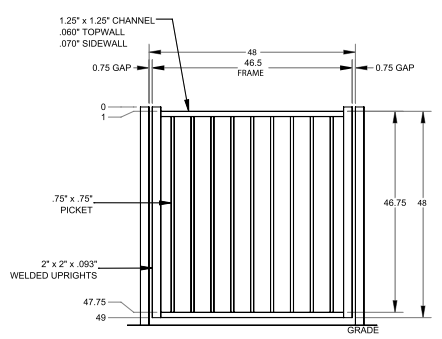

SELECT | 4' X 6' MANCHESTER

FLAT TOP | 2 RAIL | FLUSH BOTTOM | 1 1/4" X 1 1/4" RAIL

DESCRIPTION	BLACK		BUNDLE
	QTY	SKU	UNIT
4' x 6' Manchester Flat Top 2 Rail Panel (48"H)		73047795	40
2" x 2" x 70" .063 Line Post		73048640	10
2" x 2" x 70" .063 Corner Post		73048964	10
2" x 2" x 70" .063 End Post		73048865	10
2" x 2" x 70" .125 Gate Post		73048720	10
4' x 4' Manchester Flat Top 2 Rail Straight Walk Gate		73049122	20
4' x 5' Manchester Flat Top 2 Rail Straight Walk Gate		73049226	20
4' x 4' Manchester Flat Top 2 Rail Arched Walk Gate		73056054	20
4' x 5' Manchester Flat Top 2 Rail Straight Walk Gate		73056055	20

qs QuickShip available in Black, Applies to: Fence Panels; Line, Corner, End and Gate Posts; and 4' and 5' wide Straight Gates.

FENCE PANEL

4' STRAIGHT WALK GATE

4' ARCHED WALK GATE

RAIL PROFILE

1 1/4" X 1 1/4"

PICKETS

3/4" X 3/4"