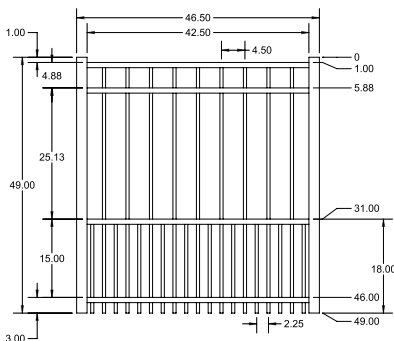

4' STRAIGHT WALK GATE