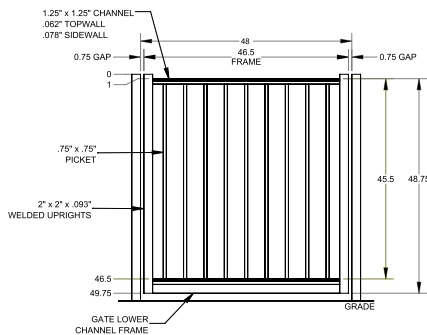

PICKETS

¾" X ¾"

All XD Grade gates will have a U-Frame bottom rail.

SELECT | 4' X 6' MANCHESTER

FLAT TOP | 2 RAIL | FLUSH BOTTOM | 1 1/4" X 1 1/4" RAIL

DESCRIPTION	BLACK		BUNDLE
	QTY	SKU	UNIT
4' x 6' Manchester Flat Top 2 Rail Panel (48"H)		73047769	40
2" x 2" x 70" .063 Line Post		73048640	10
2" x 2" x 70" .063 Corner Post		73048964	10
2" x 2" x 70" .063 End Post		73048865	10
2" x 2" x 70" .125 Gate Post		73048720	10
4' x 4' Manchester Flat Top 2 Rail Straight Flush Bottom Walk Gate		73049123	20
4' x 5' Manchester Flat Top 2 Rail Straight Flush Bottom Walk Gate		73049141	20
4' x 4' Manchester Flat Top 2 Rail Arched Flush Bottom Walk Gate		73049378	20
4' x 5' Manchester Flat Top 2 Rail Arched Flush Bottom Walk Gate		73056052	20

QS QuickShip available in Black, Applies to: Fence Panels; Line, Corner, End and Gate Posts; and 4' and 5' wide Straight Gates.

FENCE PANEL

4' STRAIGHT WALK GATE

4' ARCHED WALK GATE

RAIL PROFILE

1 1/4" X 1 1/4"

PICKETS

3/4" X 3/4"

All XD Grade gates will have a U-Frame bottom rail.

STANDARD | 4' X 6' MANCHESTER

FLAT TOP | 2 RAIL | FLUSH BOTTOM | 1" X 1 1/8" RAIL

DESCRIPTION	BLACK		BUNDLE
	QTY	SKU	UNIT
4' x 6' Manchester Flat Top 2 Rail Panel (48"H)		73022126	40
2" x 2" x 70" .063 Line Post		73040842	10
2" x 2" x 70" .063 Corner Post		73041002	10
2" x 2" x 70" .063 End Post		73040812	10
2" x 2" x 70" .125 Gate Post		73040857	10
4' x 4' Manchester Flat Top 2 Rail Straight Flush Bottom Walk Gate		73022068	20
4' x 5' Manchester Flat Top 2 Rail Straight Flush Bottom Walk Gate		73022077	20
4' x 4' Manchester Flat Top 2 Rail Arched Flush Bottom Walk Gate		73022059	20
4' x 5' Manchester Flat Top 2 Rail Arched Flush Bottom Walk Gate		73022065	20