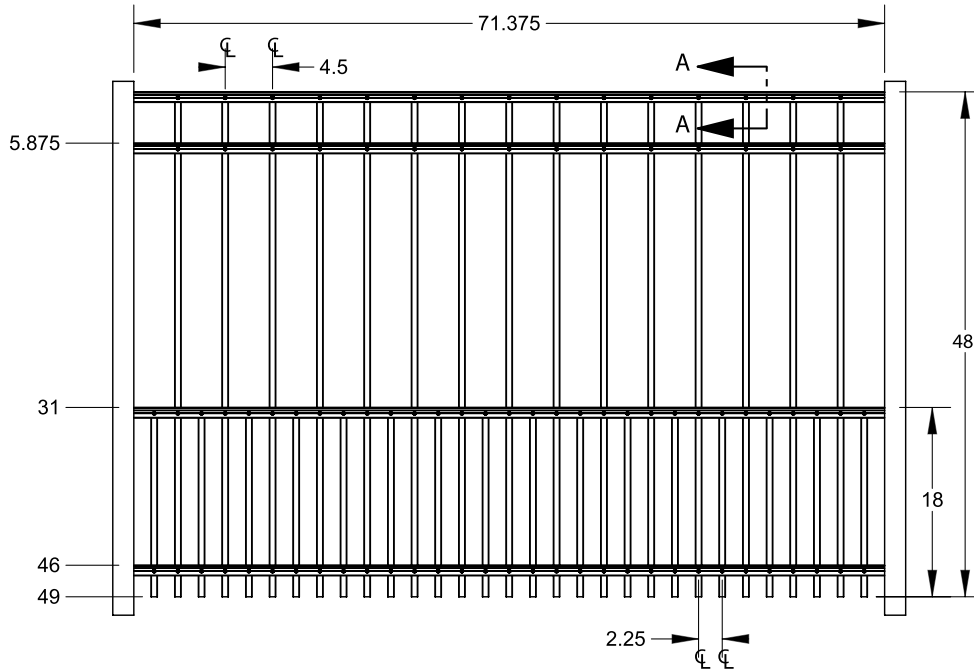

STANDARD | 4' X 6' MANCHESTER

FLAT TOP | PUPPY PICKET | 4 RAIL | STANDARD BOTTOM | 1" X 1 1/8" RAIL

DESCRIPTION	BLACK		BUNDLE
	QTY	SKU	UNIT
4' x 6' Manchester Flat Top Puppy Picket 4 Rail (48"H)		73047750	40
2" x 2" x 70" .063 Line Post		73048635	10
2" x 2" x 70" .063 Corner Post		73048765	10
2" x 2" x 70" .063 End Post		73048724	10
2" x 2" x 70" .125" Gate Post		73048748	10
4' x 4' Manchester Flat Top Puppy Picket 4 Rail Straight Flush Bottom Walk Gate		73049131	20
4' x 5' Manchester Flat Top Puppy Picket 4 Rail Straight Flush Bottom Walk Gate		73049183	20
4' x 4' Manchester Flat Top Puppy Picket 4 Rail Arched Flush Bottom Walk Gate		73056045	20
4' x 5' Manchester Flat Top Puppy Picket 4 Rail Arched Flush Bottom Walk Gate		73056046	20

FENCE PANEL

4' STRAIGHT WALK GATE

4' ARCHED WALK GATE

RAIL PROFILE

1" x 1 1/8"

PICKETS

5/8" x 5/8"