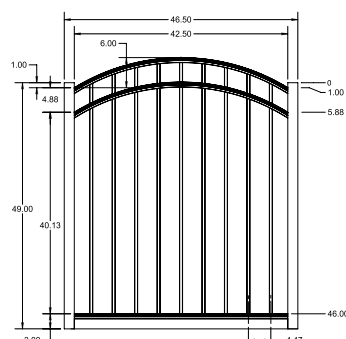

PICKETS

5/8" x 5/8"

All XD Grade gates will have a U-Frame bottom rail.

STANDARD | 4' X 6' MANCHESTER

FLAT TOP | 3 RAIL | STANDARD BOTTOM | 1" X 1 1/8" RAIL

DESCRIPTION	BLACK		BUNDLE
	QTY	SKU	UNIT
4' x 6' Manchester Flat Top 3 Rail Panel SB (48"H)		73022127	40
2" x 2" x 70" .063 Line Post		73040656	10
2" x 2" x 70" .063 Corner Post		73041004	10
2" x 2" x 70" .063 End Post		73040813	10
2" x 2" x 70" .125" Gate Post		73040858	10
4' x 4' Manchester Flat Top 3 Rail Straight Flush Bottom Walk Gate		73022069	20
4' x 5' Manchester Flat Top 3 Rail Straight Flush Bottom Walk Gate		73022078	20
4' x 4' Manchester Flat Top 3 Rail Arched Flush Bottom Walk Gate		73022060	20
4' x 5' Manchester Flat Top 3 Rail Arched Flush Bottom Walk Gate		73022066	20

QS QuickShip available in Black, Applies to: Fence Panels; Line, Corner, End and Gate Posts; and 4' and 5' wide Straight Gates.

FENCE PANEL

4' STRAIGHT WALK GATE

4' ARCHED WALK GATE

RAIL PROFILE

1" x 1 1/8"

PICKETS

5/8" x 5/8"

All XD Grade gates will have a U-Frame bottom rail.

STANDARD | 4' X 6' MANCHESTER

FLAT TOP | 3 RAIL | FLUSH BOTTOM | 1" X 1 1/8" RAIL

DESCRIPTION	BLACK		BUNDLE
	QTY	SKU	UNIT
4' x 6' Manchester Flat Top 3 Rail (48"H)		73023235	40
2" x 2" x 70" .063 Line Post		73041014	10
2" x 2" x 70" .063 Corner Post		73040893	10
2" x 2" x 70" .063 End Post		73041007	10
2" x 2" x 70" 125" Gate Post		73041069	10
4' x 3' Manchester Flat Top 3 Rail Straight Flush Bottom Walk Gate		73023338	20
4' x 4' Manchester Flat Top 3 Rail Straight Flush Bottom Walk Gate		73022069	20
4' x 5' Manchester Flat Top 3 Rail Straight Flush Bottom Walk Gate		73022078	20
4' x 4' Manchester Flat Top 3 Rail Arched Flush Bottom Walk Gate		73022060	20
4' x 5' Manchester Flat Top 3 Rail Arched Flush Bottom Walk Gate		73022066	20