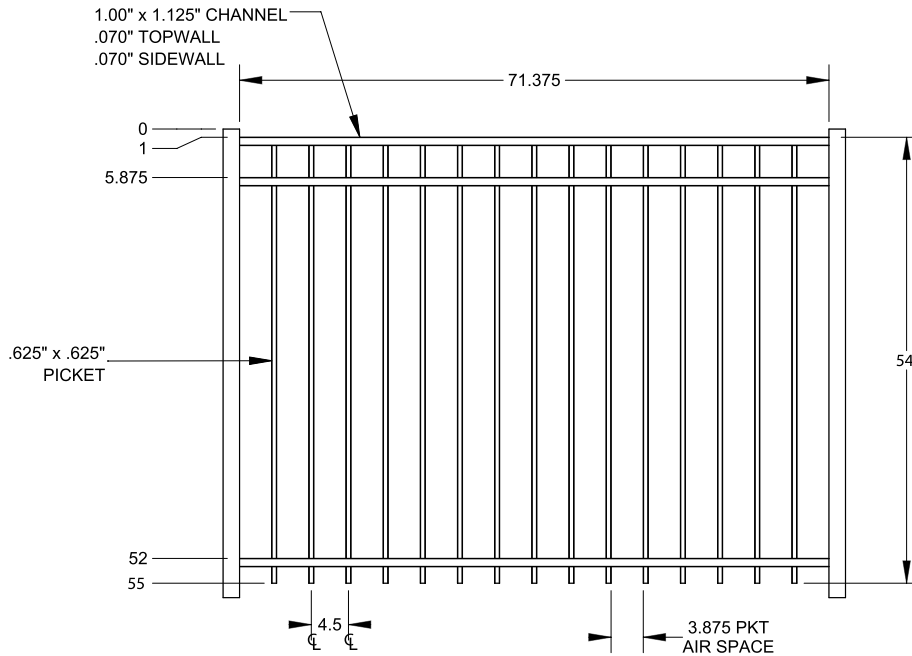

STANDARD | 4½' X 6' MANCHESTER

FLAT TOP | 3 RAIL | STANDARD BOTTOM | 1" X 1⅛" RAIL

DESCRIPTION	BLACK		BUNDLE
	QTY	SKU	UNIT
4½' x 6' Manchester Flat Top Flat Top 3 Rail Panel (48½"H)		73022118	40
2" x 2" x 82" .063 Line Post		73040856	10
2" x 2" x 82" .063 Corner Post		73040792	10
2" x 2" x 82" .063 End Post		73040818	10
2" x 2" x 82" .125 Gate Post		73040863	10
4½' x 4' Manchester Flat Top 3 Rail Straight Walk Gate		73022034	20
4½' x 5' Manchester Flat Top 3 Rail Straight Walk Gate		73022045	20
4½' x 4' Manchester Flat Top 3 Rail Arched Walk Gate		73022013	20
4½' x 5' Manchester Flat Top 3 Rail Straight Walk Gate		73022024	20

OS QuickShip available in Black, Applies to: Fence Panels; Line, Corner, End and Gate Posts; and 4' and 5' wide Straight Gates.

FENCE PANEL