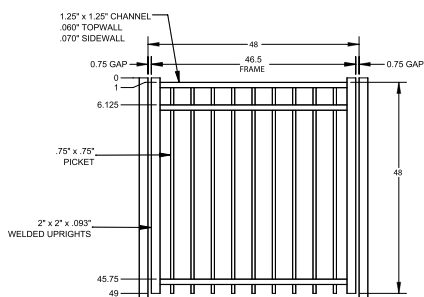

4' STRAIGHT WALK GATE