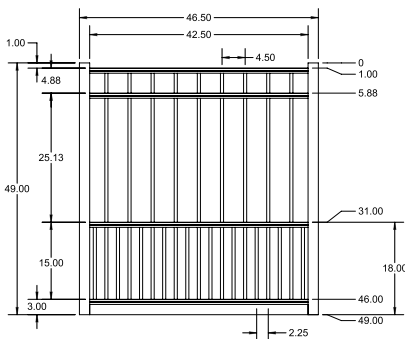

FENCE PANEL

4' STRAIGHT WALK GATE

4' ARCHED WALK GATE

RAIL PROFILE

1" x 1 1/8"

PICKETS

5/8" x 5/8"

All XD Grade gates will have a U-Frame bottom rail.

STANDARD | 4' X 6' MANCHESTER

FLAT TOP | DOUBLE PICKET | 3 RAIL | STANDARD BOTTOM | 1" X 1 1/8" RAIL

DESCRIPTION	BLACK		BUNDLE
	QTY	SKU	UNIT
4' x 6' Manchester Flat Top Double Picket 3 Rail (48"H)		73023236	40
2" x 2" x 70" .063 Line Post		73048665	10
2" x 2" x 70" .063 Corner Post		73048985	10
2" x 2" x 70" .063 End Post		73056039	10
2" x 2" x 70" .125" Gate Post		73048965	10
4' x 4' Manchester Flat Top Double Picket 3 Rail Straight Flush Bottom Walk Gate		73023296	20
4' x 5' Manchester Flat Top Double Picket 3 Rail Straight Flush Bottom Walk Gate		73023298	20
4' x 4' Manchester Flat Top Double Picket 3 Rail Arched Flush Bottom Walk Gate		73023297	20
4' x 5' Manchester Flat Top Double Picket 3 Rail Arched Flush Bottom Walk Gate		73023299	20