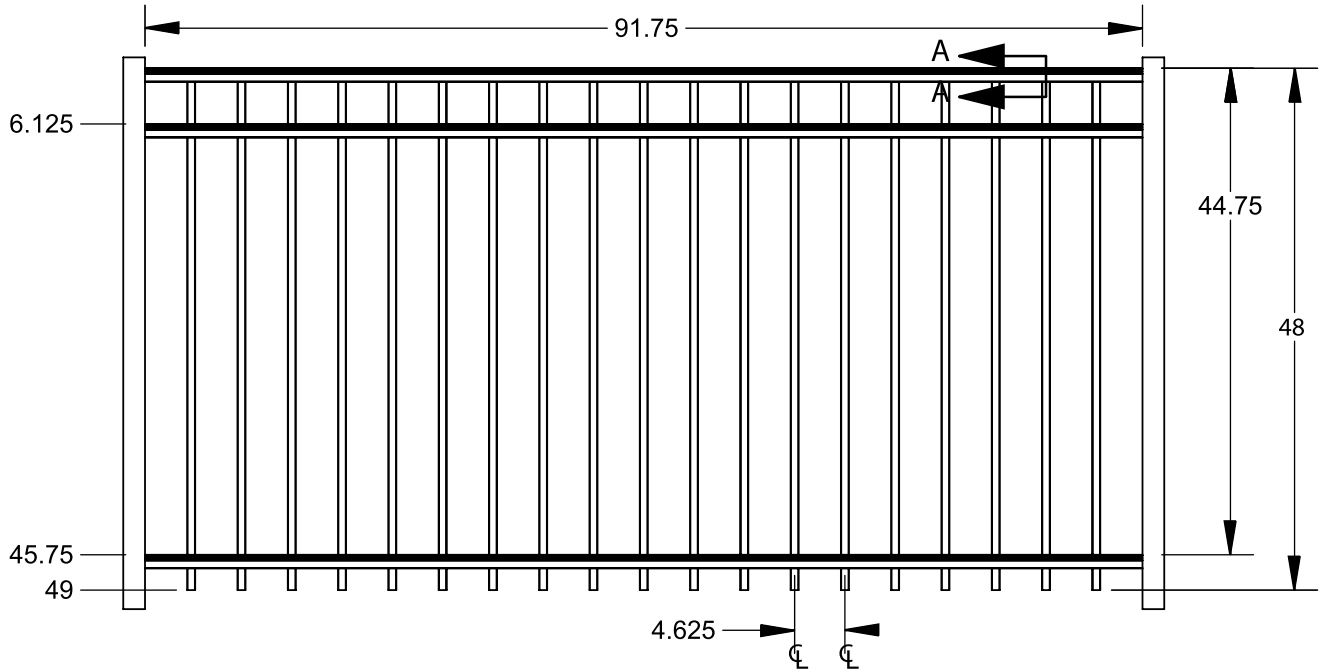

PREMIUM | 4' X 8' MANCHESTER

FLAT TOP | 3 RAIL | STANDARD BOTTOM | 1 1/4" X 1 1/4" RAIL

DESCRIPTION	BLACK		BUNDLE
	QTY	SKU	UNIT
4' x 8' Manchester Flat Top 3 Rail (48"H)		73047818	40
2 1/2" x 2 1/2" x 70" .075 Line Post		73048766	10
2 1/2" x 2 1/2" x 70" .075 Corner Post		73056069	10
2 1/2" x 2 1/2" x 70" .075 End Post		73056070	10
2 1/2" x 2 1/2" x 70" .125 Gate Post		73056071	10
4' x 4' Manchester Flat Top 3 Rail Straight Walk Gate		73049147	20
4' x 5' Manchester Flat Top 3 Rail Straight Walk Gate		73049367	20
4' x 4' Manchester Flat Top 3 Rail Arched Walk Gate		73056064	20
4' x 5' Manchester Flat Top 3 Rail Arched Walk Gate		73056065	20

qs QuickShip available in Black, Applies to: Fence Panels; Line, Corner, End and Gate Posts; and 4' and 5' wide Straight Gates.

FENCE PANEL

4' STRAIGHT WALK GATE

4' ARCHED WALK GATE

RAIL PROFILE

1 1/4" x 1 1/4"

PICKETS

3/4" x 3/4"