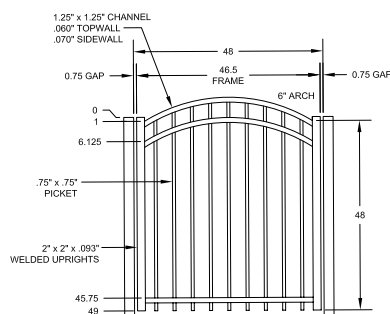

qs QuickShip available in Black, Applies to: Fence Panels; Line, Corner, End and Gate Posts; and 4' and 5' wide Straight Gates.

FENCE PANEL

4' STRAIGHT WALK GATE

4' ARCHED WALK GATE

RAIL PROFILE

1¼" x 1¼"

PICKETS