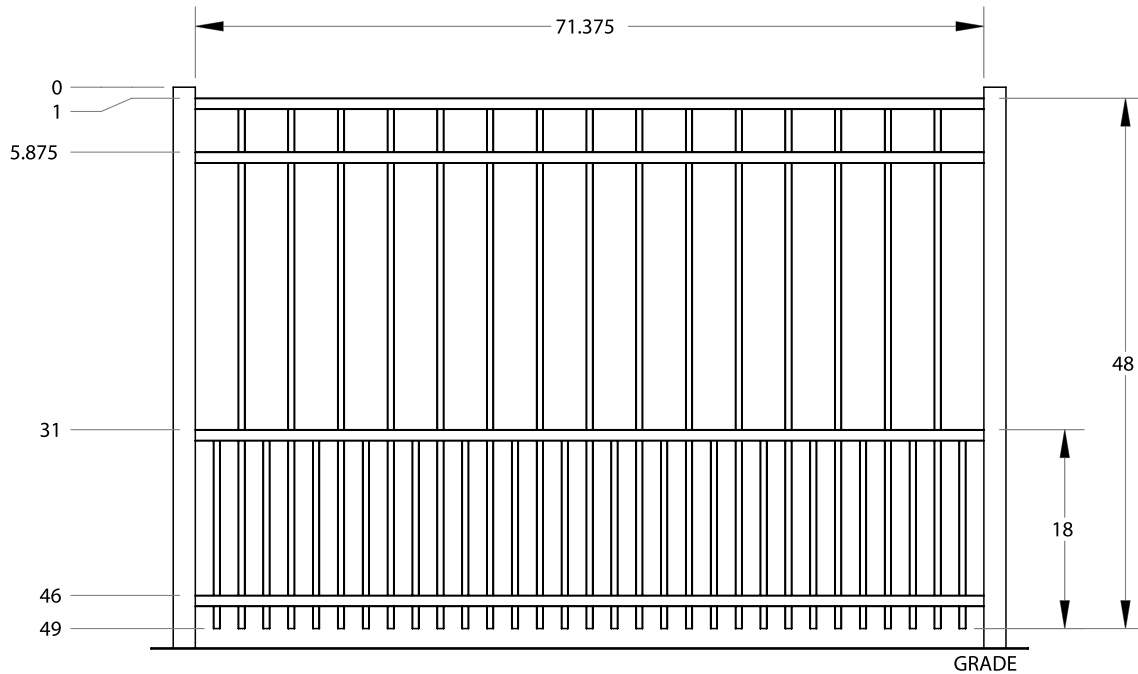

STANDARD | 4' X 6' MANCHESTER

FLAT TOP | PUPPY PICKET | 4 RAIL | STANDARD BOTTOM | 1" X 1 1/8" RAIL

DESCRIPTION	BLACK		BUNDLE
	QTY	SKU	UNIT
4' x 6' Manchester Flat Top Puppy Picket 4 Rail Panel		73047753	40
2" x 2" x 70" .063 Line Post		73048635	10
2" x 2" x 70" .063 Corner Post		73048765	10
2" x 2" x 70" .063 End Post		73048724	10
2" x 2" x 70" .125 Gate Post		73048748	10
4' x 4' Manchester Flat Top Puppy Picket 4 Rail Straight Walk Gate		73049138	20
4' x 5' Manchester Flat Top Puppy Picket 4 Rail Straight Walk Gate		73049231	20
4' x 4' Manchester Flat Top Puppy Picket 4 Rail Arched Walk Gate		73056048	20
4' x 5' Manchester Flat Top Puppy Picket 4 Rail Straight Walk Gate		73056049	20

FENCE PANEL