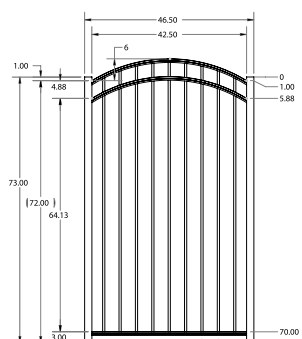

All XD Grade gates will have a U-Frame bottom rail.