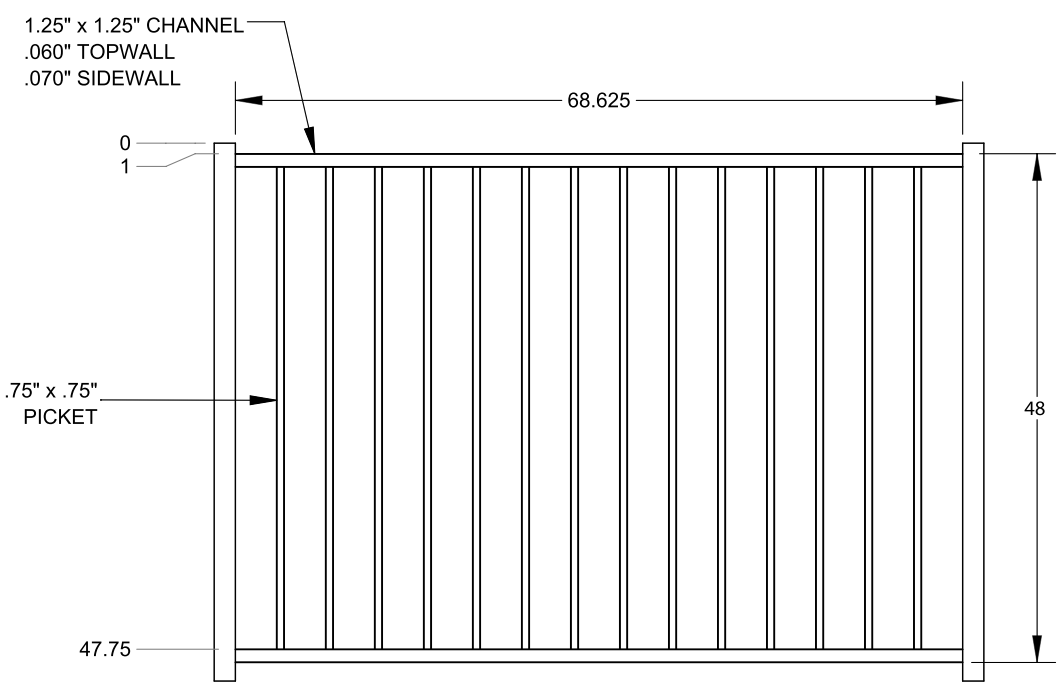

SELECT | 4' X 6' MANCHESTER

FLAT TOP | 2 RAIL | FLUSH BOTTOM | 1 1/4" X 1 1/4" RAIL

DESCRIPTION	BLACK		BUNDLE
	QTY	SKU	UNIT
4' x 6' Manchester Flat Top 2 Rail Panel (48"H)		73047795	40
2" x 2" x 70" .063 Line Post		73048640	10
2" x 2" x 70" .063 Corner Post		73048964	10
2" x 2" x 70" .063 End Post		73048865	10
2" x 2" x 70" .125 Gate Post		73048720	10
4' x 4' Manchester Flat Top 2 Rail Straight Walk Gate		73049122	20
4' x 5' Manchester Flat Top 2 Rail Straight Walk Gate		73049226	20
4' x 4' Manchester Flat Top 2 Rail Arched Walk Gate		73056054	20
4' x 5' Manchester Flat Top 2 Rail Straight Walk Gate		73056055	20

qs QuickShip available in Black, Applies to: Fence Panels; Line, Corner, End and Gate Posts; and 4' and 5' wide Straight Gates.

FENCE PANEL

4' STRAIGHT WALK GATE

4' ARCHED WALK GATE

RAIL PROFILE

1 1/4" X 1 1/4"

PICKETS

3/4" X 3/4"