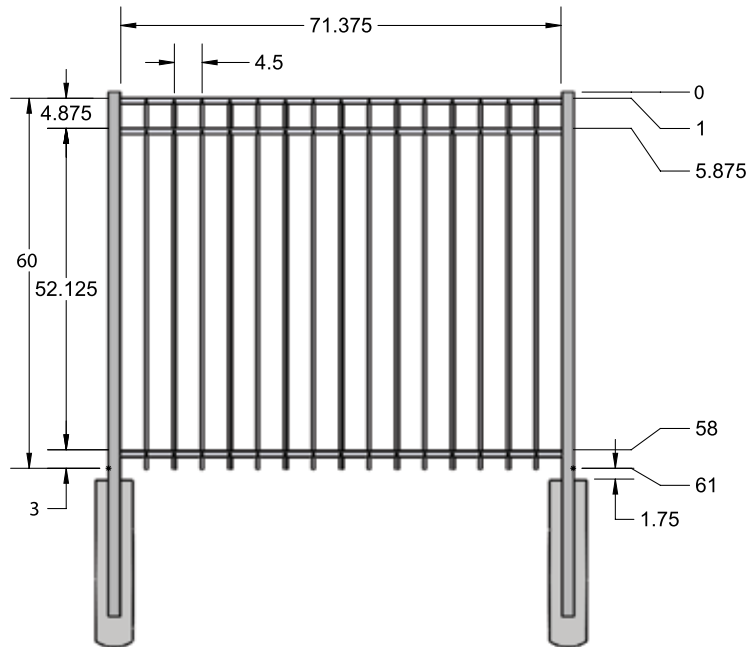

STANDARD | 5' X 6' MANCHESTER

FLAT TOP | 3 RAIL | STANDARD BOTTOM | 1" X 1 1/8" RAIL

DESCRIPTION	BLACK		BUNDLE
	QTY	SKU	UNIT
5' x 6' Manchester Flat Top 3 Rail Rail Panel (60"H)		73022119	40
2" x 2" x 82" .063 Line Post		73040847	10
2" x 2" x 82" .063 Corner Post		73040793	10
2" x 2" x 82" .063 End Post		73040819	10
2" x 2" x 82" .125 Gate Post		73040865	10
5' x 4' Manchester Flat Top 3 Rail Straight Walk Gate		73022036	20
5' x 5' Manchester Flat Top 3 Rail Straight Walk Gate		73022047	20
5' x 4' Manchester Flat Top 3 Rail Arched Walk Gate		73022015	20
5' x 5' Manchester Flat Top 3 Rail Straight Walk Gate		73022026	20

qs QuickShip available in Black, Applies to: Fence Panels; Line, Corner, End and Gate Posts; and 4' and 5' wide Straight Gates.

FENCE PANEL