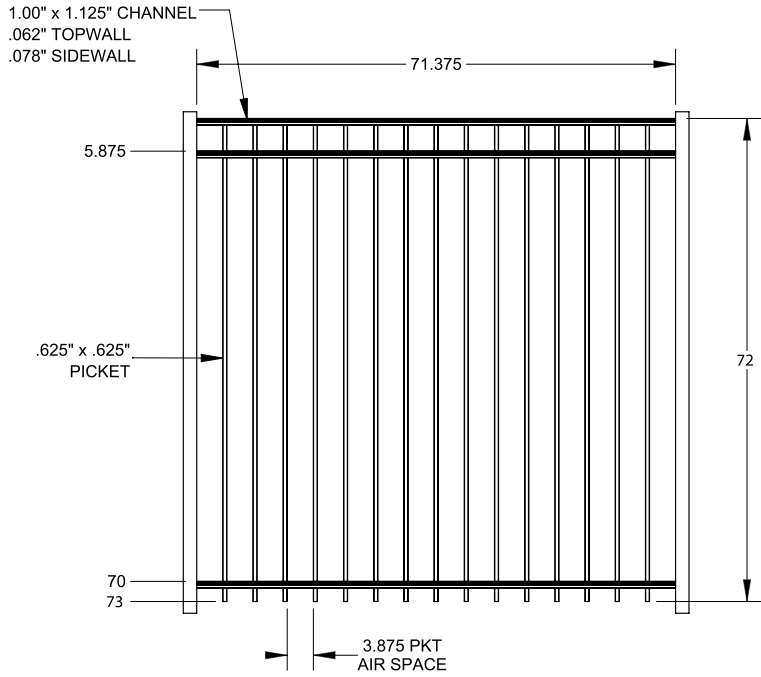

STANDARD | 6' X 6' MANCHESTER

FLAT TOP | 3 RAIL | STANDARD BOTTOM | 1" X 1 1/8"

DESCRIPTION	BLACK		BUNDLE
	QTY	SKU	UNIT
6' x 6' Manchester Flat Top 3 Rail (72"H)		73047756	40
2" x 2" x 94" .063" Line Post		73048636	10
2" x 2" x 94" .063" Corner Post		73048888	10
2" x 2" x 94" .063" End Post		73048770	10
2" x 2" x 94" .125" Gate Post		73048777	10
6' x 4' Manchester Flat Top 3 Rail Straight Flush Bottom Walk Gate		73049133	20
6' x 5' Manchester Flat Top 3 Rail Straight Flush Bottom Walk Gate		73049198	20
6' x 4' Manchester Flat Top 3 Rail Arched Flush Bottom Walk Gate		73055937	20
6' x 5' Manchester Flat Top 3 Rail Arched Flush Bottom Walk Gate		73049382	20

QS QuickShip available in Black, Applies to: Fence Panels; Line, Corner, End and Gate Posts; and 4' and 5' wide Straight Gates.

FENCE PANEL

6' STRAIGHT WALK GATE

6' ARCHED WALK GATE

RAIL PROFILE

1" x 1 1/8"

PICKETS

5/8" x 5/8"