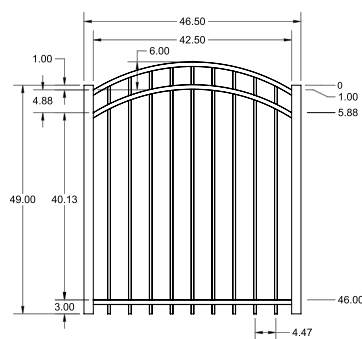

4' ARCHED WALK GATE

RAIL PROFILE

1" x 1 1/8"

PICKETS

5/8" x 5/8"