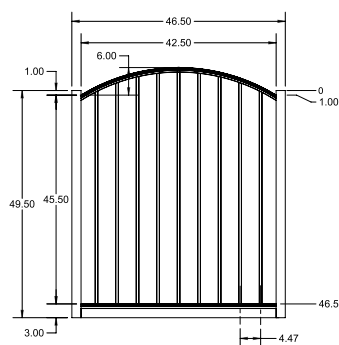

qs QuickShip available in Black, Applies to: Fence Panels; Line, Corner, End and Gate Posts; and 4' and 5' wide Straight Gates.

FENCE PANEL

4' STRAIGHT WALK GATE

4' ARCHED WALK GATE

RAIL PROFILE

1" x 1 1/8"

PICKETS

5/8" x 5/8"

All XD Grade gates will have a U-Frame bottom rail.

STANDARD | 4' X 6' MANCHESTER

FLAT TOP | 3 RAIL | STANDARD BOTTOM | 1" X 1 1/8" RAIL

DESCRIPTION	BLACK		BUNDLE
	QTY	SKU	UNIT
4' x 6' Manchester Flat Top 3 Rail Panel SB (48"H)		73022127	40
2" x 2" x 70" .063 Line Post		73040656	10
2" x 2" x 70" .063 Corner Post		73041004	10
2" x 2" x 70" .063 End Post		73040813	10
2" x 2" x 70" .125" Gate Post		73040858	10
4' x 4' Manchester Flat Top 3 Rail Straight Flush Bottom Walk Gate		73022069	20
4' x 5' Manchester Flat Top 3 Rail Straight Flush Bottom Walk Gate		73022078	20
4' x 4' Manchester Flat Top 3 Rail Arched Flush Bottom Walk Gate		73022060	20
4' x 5' Manchester Flat Top 3 Rail Arched Flush Bottom Walk Gate		73022066	20