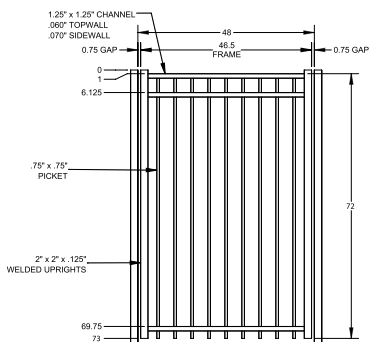

6' STRAIGHT WALK GATE