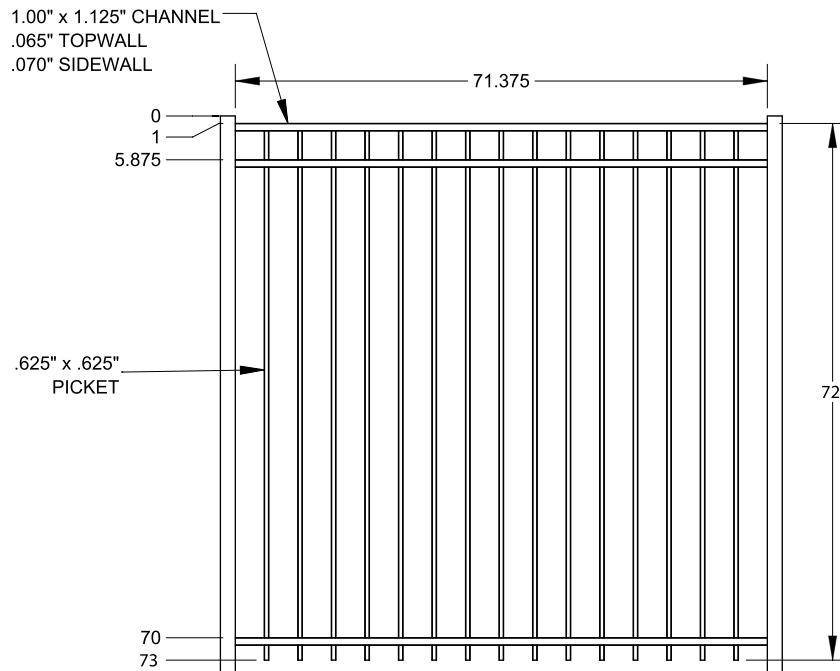

STANDARD | 6' X 6' MANCHESTER

FLAT TOP | 3 RAIL | STANDARD BOTTOM | 1" X 1 1/8" RAIL

DESCRIPTION	BLACK		BUNDLE
	QTY	SKU	UNIT
6' x 6' Manchester Flat Top 3 Rail Panel (72"H)		73047747	40
2" x 2" x 94" .063 Line Post		73048636	10
2" x 2" x 94" .063 Corner Post		73048888	10
2" x 2" x 94" .063 End Post		73048770	10
2" x 2" x 94" .125 Gate Post		73048777	10
6' x 4' Manchester Flat Top 3 Rail Straight Walk Gate		73049132	20
6' x 5' Manchester Flat Top 3 Rail Straight Walk Gate		73049176	20
6' x 4' Manchester Flat Top 3 Rail Arched Walk Gate		73049358	20
6' x 5' Manchester Flat Top 3 Rail Straight Walk Gate		73049398	20

OS QuickShip available in Black, Applies to: Fence Panels; Line, Corner, End and Gate Posts; and 4' and 5' wide Straight Gates.

FENCE PANEL