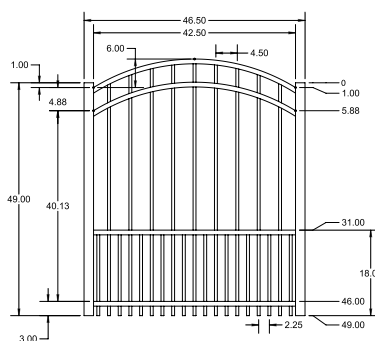

FENCE PANEL

4' STRAIGHT WALK GATE

4' ARCHED WALK GATE

RAIL PROFILE

1" x 1 1/8"

PICKETS

5/8" x 5/8"

STANDARD | 4' X 6' MANCHESTER

FLAT TOP | PUPPY PICKET | 4 RAIL | STANDARD BOTTOM | 1" X 1 1/8" RAIL

DESCRIPTION	BLACK		BUNDLE
	QTY	SKU	UNIT
4' x 6' Manchester Flat Top Puppy Picket 4 Rail Panel		73047753	40
2" x 2" x 70" .063 Line Post		73048635	10
2" x 2" x 70" .063 Corner Post		73048765	10
2" x 2" x 70" .063 End Post		73048724	10
2" x 2" x 70" .125 Gate Post		73048748	10
4' x 4' Manchester Flat Top Puppy Picket 4 Rail Straight Walk Gate		73049138	20
4' x 5' Manchester Flat Top Puppy Picket 4 Rail Straight Walk Gate		73049231	20
4' x 4' Manchester Flat Top Puppy Picket 4 Rail Arched Walk Gate		73056048	20
4' x 5' Manchester Flat Top Puppy Picket 4 Rail Straight Walk Gate		73056049	20

FENCE PANEL

4' STRAIGHT WALK GATE

4' ARCHED WALK GATE

RAIL PROFILE

1" x 1 1/8"

PICKETS

5/8" x 5/8"

STANDARD | 4½' X 6' MANCHESTER