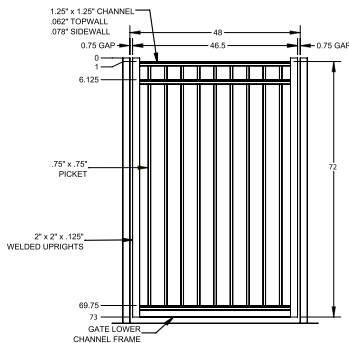

SELECT | 6' X 6' MANCHESTER

FLAT TOP | 3 RAIL | STANDARD BOTTOM | 1 1/4" X 1 1/4" RAIL

DESCRIPTION	BLACK		BUNDLE
	QTY	SKU	UNIT
6' x 6' Manchester Flat Top 3 Rail Panel (48")		73023239	40
2 1/2" x 2 1/2" x 94 .075 Line Post		73041100	10
2 1/2" x 2 1/2" x 94 .075 Corner Post		73041096	10
2 1/2" x 2 1/2" x 94 .075 End Post		73041098	10
2 1/2" x 2 1/2" x 94 .125 Gate Post		73041105	10
6' x 4' Manchester Flat Top 3 Rail Straight Flush Bottom Walk Gate		73023312	20
6' x 5' Manchester Flat Top 3 Rail Straight Flush Bottom Walk Gate		73023314	20
6' x 4' Manchester Flat Top 3 Rail Arched Flush Bottom Walk Gate		73023313	20
6' x 5' Manchester Flat Top 3 Rail Arched Flush Bottom Walk Gate		73023315	20

qs QuickShip available in Black, Applies to: Fence Panels; Line, Corner, End and Gate Posts; and 4' and 5' wide Straight Gates.

FENCE PANEL

6' STRAIGHT WALK GATE

6' ARCHED WALK GATE

RAIL PROFILE

1 1/4" x 1 1/4"

PICKETS

3/4" x 3/4"

All XD Grade gates will have a U-Frame bottom rail.

STANDARD | 4½' X 6' MANCHESTER

FLAT TOP | 3 RAIL | FLUSH BOTTOM | 1" X 1⅛"

DESCRIPTION	BLACK		BUNDLE
	QTY	SKU	UNIT
4½' x 6' Manchester Flat Top Flat Top 3 Rail Panel (48½"H)		73022128	40
2" x 2" x 82" .063" Line Post		73040846	10
2" x 2" x 82" .063" Corner Post		73040791	10
2" x 2" x 82" .063" End Post		73040817	10
2" x 2" x 82" .125" Gate Post		73040864	10
4½' x 4' Manchester Flat Top 3 Rail Straight Flush Bottom Walk Gate		73022070	20
4½' x 5' Manchester Flat Top 3 Rail Straight Flush Bottom Walk Gate		73022079	20
4½' x 4' Manchester Flat Top 3 Rail Arched Flush Bottom Walk Gate		73022061	20
4½' x 5' Manchester Flat Top 3 Rail Arched Flush Bottom Walk Gate		73023033	20