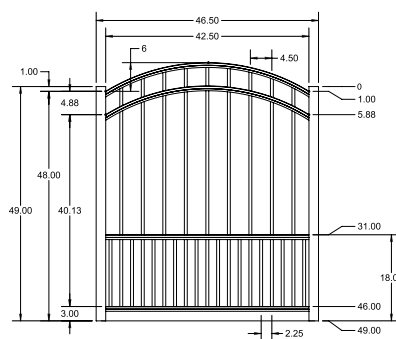

FENCE PANEL

4' STRAIGHT WALK GATE

4' ARCHED WALK GATE

RAIL PROFILE

1" x 1 1/8"

PICKETS

5/8" x 5/8"

All XD Grade gates will have a U-Frame bottom rail.

STANDARD | 4' X 6' MANCHESTER

FLAT TOP | DOUBLE PICKET | 3 RAIL | STANDARD BOTTOM | 1" X 1 1/8" RAIL

DESCRIPTION	BLACK		BUNDLE
	QTY	SKU	UNIT
4' x 6' Manchester Flat Top Double Picket 3 Rail (48"H)		73023236	40
2" x 2" x 70" .063 Line Post		73048665	10
2" x 2" x 70" .063 Corner Post		73048985	10
2" x 2" x 70" .063 End Post		73056039	10
2" x 2" x 70" .125" Gate Post		73048965	10
4' x 4' Manchester Flat Top Double Picket 3 Rail Straight Flush Bottom Walk Gate		73023296	20
4' x 5' Manchester Flat Top Double Picket 3 Rail Straight Flush Bottom Walk Gate		73023298	20
4' x 4' Manchester Flat Top Double Picket 3 Rail Arched Flush Bottom Walk Gate		73023297	20
4' x 5' Manchester Flat Top Double Picket 3 Rail Arched Flush Bottom Walk Gate		73023299	20