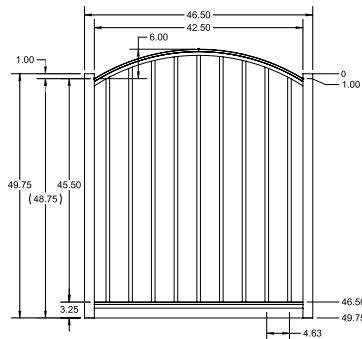

QS QuickShip available in Black, Applies to: Fence Panels; Line, Corner, End and Gate Posts; and 4' and 5' wide Straight Gates.

FENCE PANEL

4' STRAIGHT WALK GATE

4' ARCHED WALK GATE

RAIL PROFILE

1 1/4" X 1 1/4"

PICKETS

3/4" X 3/4"

All XD Grade gates will have a U-Frame bottom rail.

STANDARD | 4' X 6' MANCHESTER

FLAT TOP | 2 RAIL | FLUSH BOTTOM | 1" X 1 1/8" RAIL

DESCRIPTION	BLACK		BUNDLE
	QTY	SKU	UNIT
4' x 6' Manchester Flat Top 2 Rail Panel (48"H)		73022126	40
2" x 2" x 70" .063 Line Post		73040842	10
2" x 2" x 70" .063 Corner Post		73041002	10
2" x 2" x 70" .063 End Post		73040812	10
2" x 2" x 70" .125 Gate Post		73040857	10
4' x 4' Manchester Flat Top 2 Rail Straight Flush Bottom Walk Gate		73022068	20
4' x 5' Manchester Flat Top 2 Rail Straight Flush Bottom Walk Gate		73022077	20
4' x 4' Manchester Flat Top 2 Rail Arched Flush Bottom Walk Gate		73022059	20
4' x 5' Manchester Flat Top 2 Rail Arched Flush Bottom Walk Gate		73022065	20