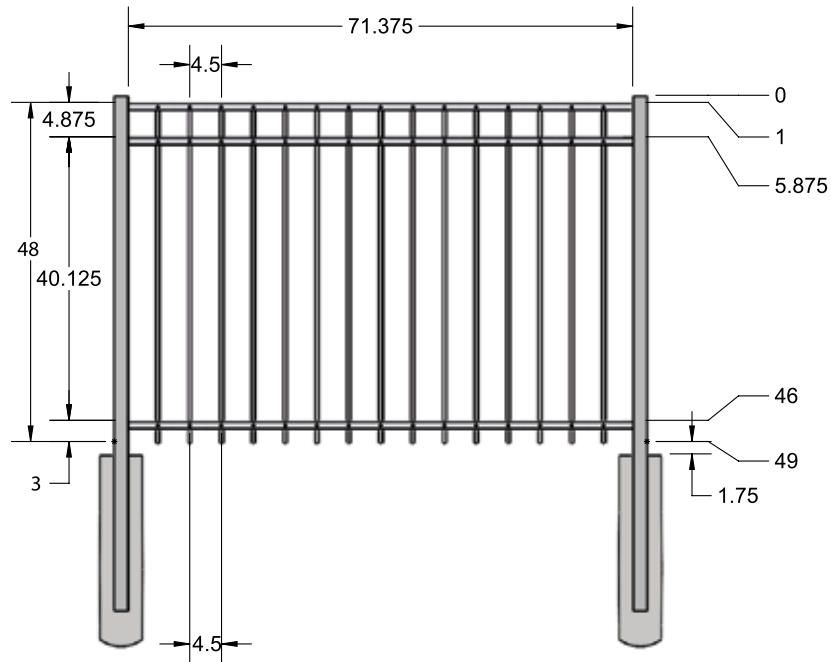

STANDARD | 4' X 6' MANCHESTER

FLAT TOP | 3 RAIL | STANDARD BOTTOM | 1" X 1 1/8" RAIL

DESCRIPTION	BLACK		BUNDLE
	QTY	SKU	UNIT
4' x 6' Manchester Flat Top Flat Top 3 Rail Panel (48"H)		73022004	40
2" x 2" x 70" .063 Line Post		73040656	10
2" x 2" x 70" .063 Corner Post		73041004	10
2" x 2" x 70" .063 End Post		73040813	10
2" x 2" x 70" .125 Gate Post		73040858	10
4' x 4' Manchester Flat Top 3 Rail Straight Walk Gate		73022010	20
4' x 5' Manchester Flat Top 3 Rail Straight Walk Gate		73022044	20
4' x 4' Manchester Flat Top 3 Rail Arched Walk Gate		73022011	20
4' x 5' Manchester Flat Top 3 Rail Straight Walk Gate		73022023	20

QS QuickShip available in Black, Applies to: Fence Panels; Line, Corner, End and Gate Posts; and 4' and 5' wide Straight Gates.

FENCE PANEL