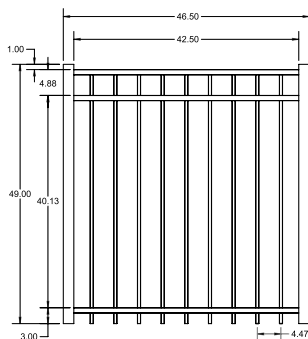

4' STRAIGHT WALK GATE