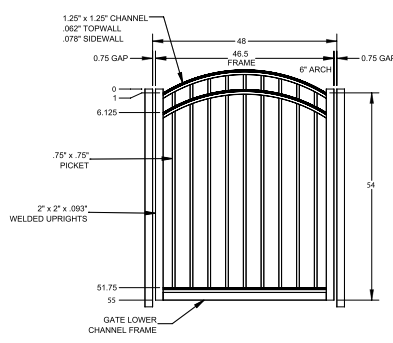

qs QuickShip available in Black, Applies to: Fence Panels; Line, Corner, End and Gate Posts; and 4' and 5' wide Straight Gates.

FENCE PANEL

4½' STRAIGHT WALK GATE

4½' ARCHED WALK GATE

RAIL PROFILE

1¼" X 1¼"

PICKETS

¾" X ¾"

All XD Grade gates will have a U-Frame bottom rail.

SELECT | 4' X 6' MANCHESTER

FLAT TOP | 2 RAIL | FLUSH BOTTOM | 1 1/4" X 1 1/4" RAIL

DESCRIPTION	BLACK		BUNDLE
	QTY	SKU	UNIT
4' x 6' Manchester Flat Top 2 Rail Panel (48"H)		73047769	40
2" x 2" x 70" .063 Line Post		73048640	10
2" x 2" x 70" .063 Corner Post		73048964	10
2" x 2" x 70" .063 End Post		73048865	10
2" x 2" x 70" .125 Gate Post		73048720	10
4' x 4' Manchester Flat Top 2 Rail Straight Flush Bottom Walk Gate		73049123	20
4' x 5' Manchester Flat Top 2 Rail Straight Flush Bottom Walk Gate		73049141	20
4' x 4' Manchester Flat Top 2 Rail Arched Flush Bottom Walk Gate		73049378	20
4' x 5' Manchester Flat Top 2 Rail Arched Flush Bottom Walk Gate		73056052	20