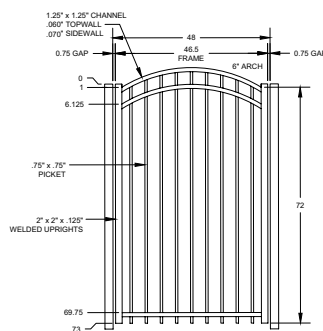

qs QuickShip available in Black, Applies to: Fence Panels; Line, Corner, End and Gate Posts; and 4' and 5' wide Straight Gates.

FENCE PANEL

6' STRAIGHT WALK GATE

6' ARCHED WALK GATE

RAIL PROFILE

1 1/4" X 1 1/4"

PICKETS

3/4" X 3/4"

STANDARD | 4' X 6' MANCHESTER

FLAT TOP | 2 RAIL | FLUSH BOTTOM | 1" X 1 1/8" RAIL

DESCRIPTION	BLACK		BUNDLE
	QTY	SKU	UNIT
4' x 6' Manchester Flat Top Flat Top 2 Rail Panel (48"H)		73022116	40
2" x 2" x 70" .063 Line Post		73040842	10
2" x 2" x 70" .063 Corner Post		73041002	10
2" x 2" x 70" .063 End Post		73040812	10
2" x 2" x 70" .125 Gate Post		73040857	10
4' x 4' Manchester Flat Top 3 Rail Straight Walk Gate		73022033	20
4' x 5' Manchester Flat Top 3 Rail Straight Walk Gate		73022043	20
4' x 4' Manchester Flat Top 3 Rail Arched Walk Gate		73022012	20
4' x 5' Manchester Flat Top 3 Rail Straight Walk Gate		73022022	20