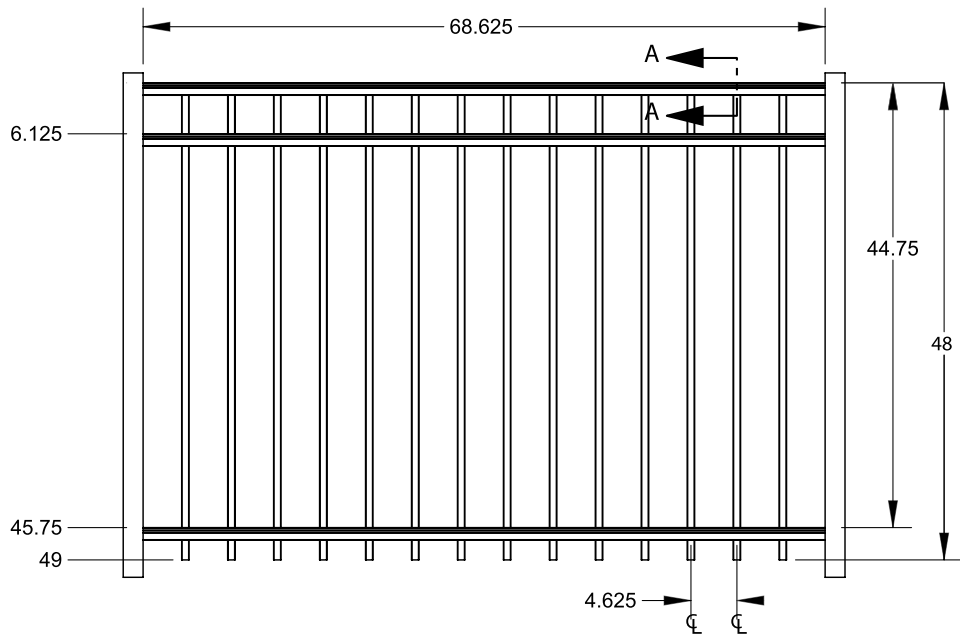

PREMIUM | 4' X 6' MANCHESTER

FLAT TOP | 3 RAIL | STANDARD BOTTOM | 1 1/4" X 1 1/4" RAIL

DESCRIPTION	BLACK		BUNDLE
	QTY	SKU	UNIT
4' x 6' Manchester Flat Top 3 Rail Panel (48"H)		73047828	40
2 1/2" x 2 1/2" x 70" .075 Line Post		73048766	10
2 1/2" x 2 1/2" x 70" .075 Corner Post		73056069	10
2 1/2" x 2 1/2" x 70" .075 End Post		73056070	10
2 1/2" x 2 1/2" x 70" .125 Gate Post		73056071	10
4' x 4' Manchester Flat Top 3 Rail FB Straight Walk Gate		73049147	20
4' x 5' Manchester Flat Top 3 Rail FB Straight Walk Gate		73049367	20
4' x 4' Manchester Flat Top 3 Rail FB Arched Walk Gate		73056064	20
4' x 5' Manchester Flat Top 3 Rail FB Arched Walk Gate		73056065	20

qs QuickShip available in Black, Applies to: Fence Panels; Line, Corner, End and Gate Posts; and 4' and 5' wide Straight Gates.

FENCE PANEL

4' STRAIGHT WALK GATE

4' ARCHED WALK GATE

RAIL PROFILE

1 1/4" X 1 1/4"

PICKETS

3/4" X 3/4"