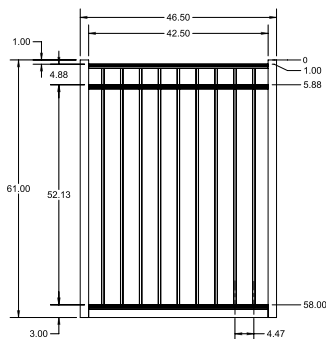

PICKETS

⅝" x ⅝"

All XD Grade gates will have a U-Frame bottom rail.

STANDARD | 5' X 6' MANCHESTER

FLAT TOP | 3 RAIL | STANDARD BOTTOM | 1" X 1 1/8"

DESCRIPTION	BLACK		BUNDLE
	QTY	SKU	UNIT
5' x 6' Manchester Flat Top 3 Rail Panel (60"H)		73022130	40
2" x 2" x 82" .063 Line Post		73040847	10
2" x 2" x 82" .063 Corner Post		73040793	10
2" x 2" x 82" .063 End Post		73040819	10
2" x 2" x 82" .125 Gate Post		73040865	10
5' x 4' Manchester Flat Top 3 Rail Straight Flush Bottom Walk Gate		73022071	20
5' x 5' Manchester Flat Top 3 Rail Straight Flush Bottom Walk Gate		73022080	20
5' x 4' Manchester Flat Top 3 Rail Arched Flush Bottom Walk Gate		73022062	20
5' x 5' Manchester Flat Top 3 Rail Arched Flush Bottom Walk Gate		73023036	20

qs QuickShip available in Black, Applies to: Fence Panels; Line, Corner, End and Gate Posts; and 4' and 5' wide Straight Gates.

FENCE PANEL

5' STRAIGHT WALK GATE

5' ARCHED WALK GATE

RAIL PROFILE

1" x 1 1/8"

PICKETS

5/8" x 5/8"

All XD Grade gates will have a U-Frame bottom rail.

STANDARD | 6' X 6' MANCHESTER

FLAT TOP | 3 RAIL | STANDARD BOTTOM | 1" X 1 1/8"

DESCRIPTION	BLACK		BUNDLE
	QTY	SKU	UNIT
6' x 6' Manchester Flat Top 3 Rail (72"H)		73047756	40
2" x 2" x 94" .063" Line Post		73048636	10
2" x 2" x 94" .063" Corner Post		73048888	10
2" x 2" x 94" .063" End Post		73048770	10
2" x 2" x 94" .125" Gate Post		73048777	10
6' x 4' Manchester Flat Top 3 Rail Straight Flush Bottom Walk Gate		73049133	20
6' x 5' Manchester Flat Top 3 Rail Straight Flush Bottom Walk Gate		73049198	20
6' x 4' Manchester Flat Top 3 Rail Arched Flush Bottom Walk Gate		73055937	20
6' x 5' Manchester Flat Top 3 Rail Arched Flush Bottom Walk Gate		73049382	20