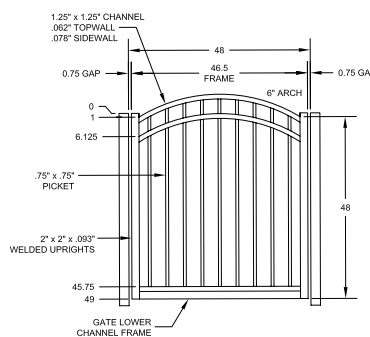

qs QuickShip available in Black, Applies to: Fence Panels; Line, Corner, End and Gate Posts; and 4' and 5' wide Straight Gates.

FENCE PANEL

4' STRAIGHT WALK GATE

4' ARCHED WALK GATE

RAIL PROFILE

1 1/4" x 1 1/4"

PICKETS

3/4" x 3/4"

All XD Grade gates will have a U-Frame bottom rail.

PREMIUM | 4½' X 6' MANCHESTER

FLAT TOP | 3 RAIL | FLUSH BOTTOM | 1¼" X 1¼" RAIL

DESCRIPTION	BLACK		BUNDLE
	QTY	SKU	UNIT
4½' x 6' Manchester Flat Top 3 Rail Panel (48½"H)		73048092	40
2½" x 2½" x 82" .075 Line Post		73041094	10
2½" x 2½" x 82" .075 Corner Post		73041090	10
2½" x 2½" x 82" .075 End Post		73041092	10
2½" x 2½" x 82" .125 Gate Post		73041102	10
4½' x 4' Manchester Flat Top 3 Rail Straight FB Walk Gate		73023308	20
4½' x 5' Manchester Flat Top 3 Rail Straight FB Walk Gate		73023310	20
4½' x 4' Manchester Flat Top 3 Rail Arched FB Walk Gate		73023309	20
4½' x 5' Manchester Flat Top 3 Rail Arched FB Walk Gate		73023311	20