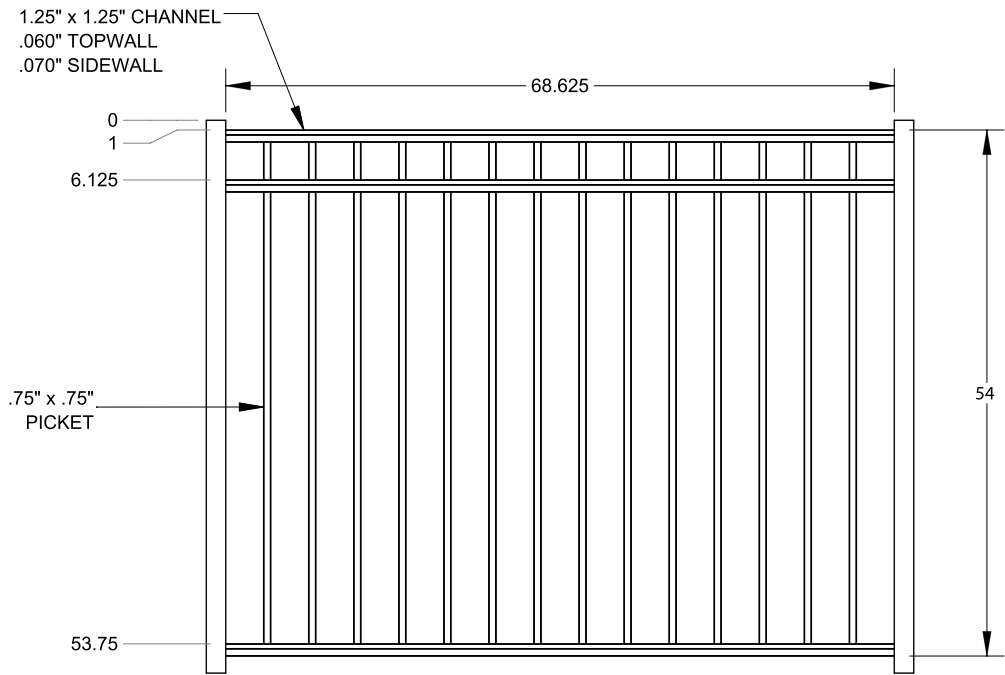

PREMIUM | 4½' X 6' MANCHESTER

FLAT TOP | 3 RAIL | FLUSH BOTTOM | 1¼" X 1¼" RAIL

DESCRIPTION	BLACK		BUNDLE
	QTY	SKU	UNIT
4½' x 6' Manchester Flat Top 3 Rail Panel (54"H)		73047755	40
2½" x 2½" x 82" .075 Line Post		73041094	10
2½" x 2½" x 82" .075 Corner Post		73041090	10
2½" x 2½" x 82" .075 End Post		73041092	10
2½" x 2½" x 82" .125 Gate Post		73041102	10
4½' x 4' Manchester Flat Top 3 Rail Straight Walk Gate		73049121	20
4½' x 5' Manchester Flat Top 3 Rail Straight Walk Gate		73049142	20
4½' x 4' Manchester Flat Top 3 Rail Arched Walk Gate		73049362	20
4½' x 5' Manchester Flat Top 3 Rail Straight Walk Gate		73049305	20

qs QuickShip available in Black, Applies to: Fence Panels; Line, Corner, End and Gate Posts; and 4' and 5' wide Straight Gates.

FENCE PANEL