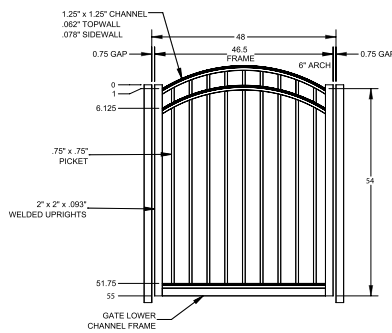

All XD Grade gates will have a U-Frame bottom rail.