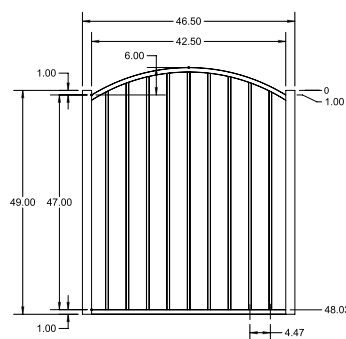

qs QuickShip available in Black, Applies to: Fence Panels; Line, Corner, End and Gate Posts; and 4' and 5' wide Straight Gates.

FENCE PANEL

4' STRAIGHT WALK GATE

4' ARCHED WALK GATE

RAIL PROFILE

1" x 1 1/8"

PICKETS

5/8" x 5/8"

STANDARD | 4' X 6' MANCHESTER

FLAT TOP | 3 RAIL | STANDARD BOTTOM | 1" X 1 1/8" RAIL

DESCRIPTION	BLACK		BUNDLE
	QTY	SKU	UNIT
4' x 6' Manchester Flat Top Flat Top 3 Rail Panel (48"H)		73022004	40
2" x 2" x 70" .063 Line Post		73040656	10
2" x 2" x 70" .063 Corner Post		73041004	10
2" x 2" x 70" .063 End Post		73040813	10
2" x 2" x 70" .125 Gate Post		73040858	10
4' x 4' Manchester Flat Top 3 Rail Straight Walk Gate		73022010	20
4' x 5' Manchester Flat Top 3 Rail Straight Walk Gate		73022044	20
4' x 4' Manchester Flat Top 3 Rail Arched Walk Gate		73022011	20
4' x 5' Manchester Flat Top 3 Rail Straight Walk Gate		73022023	20