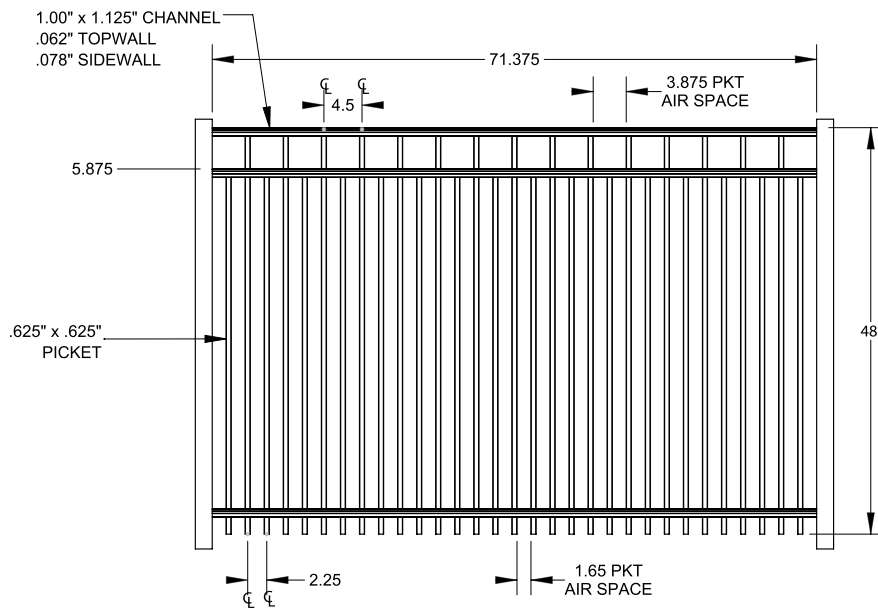

STANDARD | 4' X 6' MANCHESTER

FLAT TOP | DOUBLE PICKET | 3 RAIL | STANDARD BOTTOM | 1" X 1 1/8" RAIL

DESCRIPTION	BLACK		BUNDLE
	QTY	SKU	UNIT
4' x 6' Manchester Flat Top Double Picket 3 Rail (48"H)		73023236	40
2" x 2" x 70" .063 Line Post		73048665	10
2" x 2" x 70" .063 Corner Post		73048985	10
2" x 2" x 70" .063 End Post		73056039	10
2" x 2" x 70" .125" Gate Post		73048965	10
4' x 4' Manchester Flat Top Double Picket 3 Rail Straight Flush Bottom Walk Gate		73023296	20
4' x 5' Manchester Flat Top Double Picket 3 Rail Straight Flush Bottom Walk Gate		73023298	20
4' x 4' Manchester Flat Top Double Picket 3 Rail Arched Flush Bottom Walk Gate		73023297	20
4' x 5' Manchester Flat Top Double Picket 3 Rail Arched Flush Bottom Walk Gate		73023299	20

FENCE PANEL