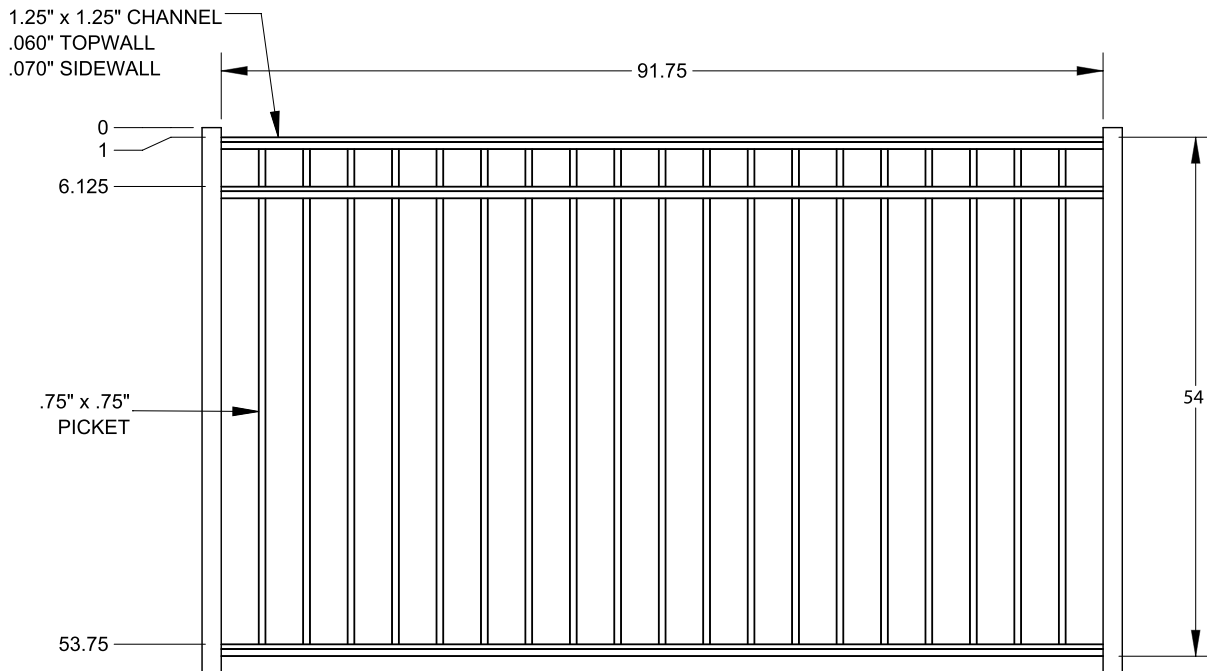

PREMIUM | 4½' X 8' MANCHESTER

FLAT TOP | 3 RAIL | FLUSH BOTTOM | 1¼" X 1¼" RAIL

DESCRIPTION	BLACK		BUNDLE
	QTY	SKU	UNIT
4½' x 8' Manchester Flat Top 3 Rail Panel (54"H)		73047757	40
2½" x 2½" x 82" .075 Line Post		73041094	10
2½" x 2½" x 82" .075 Corner Post		73041090	10
2½" x 2½" x 82" .075 End Post		73041092	10
2½" x 2½" x 82" .125 Gate Post		73041102	10
4½' x 4' Manchester Flat Top 3 Rail Straight Walk Gate		73049121	20
4½' x 5' Manchester Flat Top 3 Rail Straight Walk Gate		73049142	20
4½' x 4' Manchester Flat Top 3 Rail Arched Walk Gate		73049362	20
4½' x 5' Manchester Flat Top 3 Rail Straight Walk Gate		73049305	20

qs QuickShip available in Black, Applies to: Fence Panels; Line, Corner, End and Gate Posts; and 4' and 5' wide Straight Gates.

FENCE PANEL