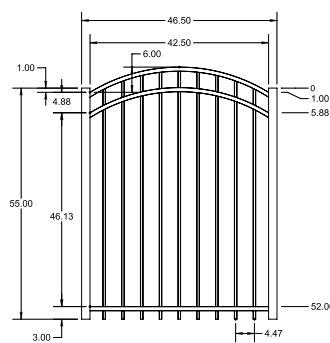

OS QuickShip available in Black, Applies to: Fence Panels; Line, Corner, End and Gate Posts; and 4' and 5' wide Straight Gates.

FENCE PANEL

4½' STRAIGHT WALK GATE

4½' ARCHED WALK GATE

RAIL PROFILE

1" x 1⅛"

PICKETS

⅝" x ⅝"

STANDARD | 4½' X 6' MANCHESTER

FLAT TOP | 3 RAIL | FLUSH BOTTOM | 1" X 1⅛" RAIL

DESCRIPTION	BLACK		BUNDLE
	QTY	SKU	UNIT
4½' x 6' Manchester Flat Top Flat Top 3 Rail Panel (48½"H)		73022117	40
2" x 2" x 82" .063 Line Post		73040846	10
2" x 2" x 82" .063 Corner Post		73040791	10
2" x 2" x 82" .063 End Post		73040817	10
2" x 2" x 82" .125 Gate Post		73040864	10
4½' x 4' Manchester Flat Top 3 Rail Straight Walk Gate		73022035	20
4½' x 5' Manchester Flat Top 3 Rail Straight Walk Gate		73022046	20
4½' x 4' Manchester Flat Top 3 Rail Arched Walk Gate		73022014	20
4½' x 5' Manchester Flat Top 3 Rail Straight Walk Gate		73022025	20