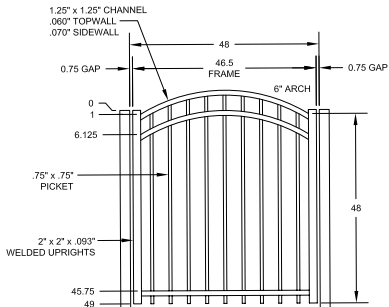

qs QuickShip available in Black, Applies to: Fence Panels; Line, Corner, End and Gate Posts; and 4' and 5' wide Straight Gates.

FENCE PANEL

4' STRAIGHT WALK GATE

4' ARCHED WALK GATE

RAIL PROFILE

1 1/4" X 1 1/4"

PICKETS

3/4" X 3/4"

PREMIUM | 4' X 8' MANCHESTER

FLAT TOP | 3 RAIL | STANDARD BOTTOM | 1¼" X 1¼" RAIL

DESCRIPTION	BLACK		BUNDLE
	QTY	SKU	UNIT
4' x 8' Manchester Flat Top 3 Rail Panel (48"H)		73047803	40
2½" x 2½" x 70" .075 Line Post		73048766	10
2½" x 2½" x 70" .075 Corner Post		73056069	10
2½" x 2½" x 70" .075 End Post		73056070	10
2½" x 2½" x 70" .125 Gate Post		73056071	10
4' x 4' Manchester Flat Top 3 Rail FB Straight Walk Gate		73049152	20
4' x 5' Manchester Flat Top 3 Rail FB Straight Walk Gate		73056066	20
4' x 4' Manchester Flat Top 3 Rail FB Arched Walk Gate		73056067	20
4' x 5' Manchester Flat Top 3 Rail FB Straight Walk Gate		73056068	20