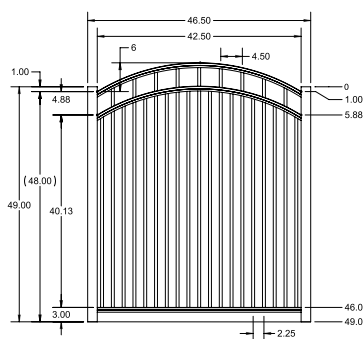

4' ARCHED WALK GATE

RAIL PROFILE

1" x 1 1/8"

PICKETS

5/8" x 5/8"

All XD Grade gates will have a U-Frame bottom rail.