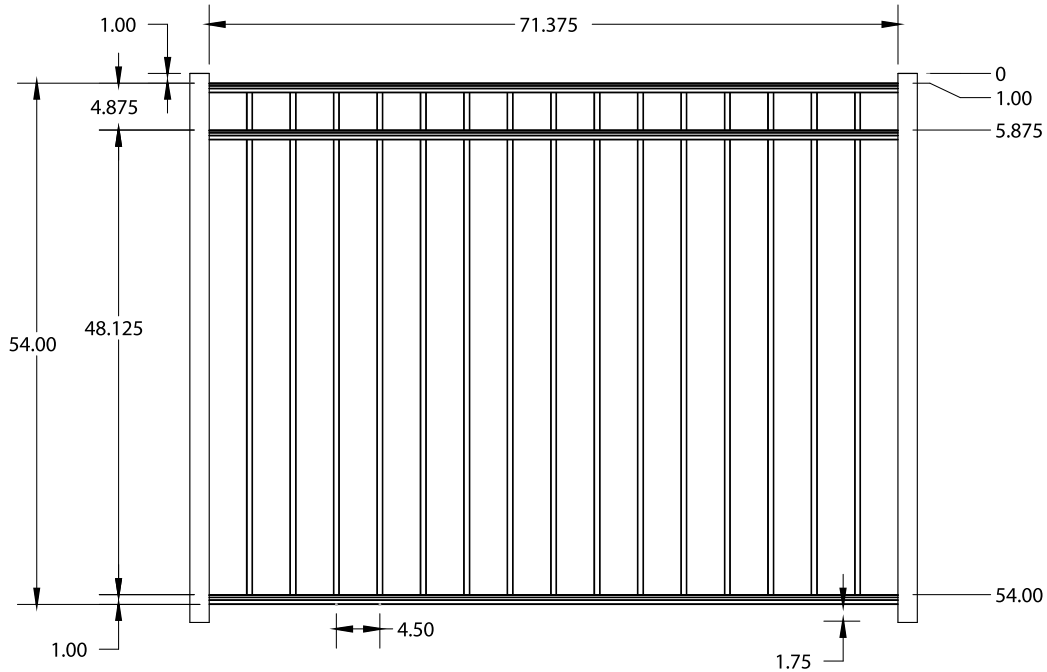

STANDARD | 4½' X 6' MANCHESTER

FLAT TOP | 3 RAIL | FLUSH BOTTOM | 1" X 1⅛"

DESCRIPTION	BLACK		BUNDLE
	QTY	SKU	UNIT
4½' x 6' Manchester Flat Top Flat Top 3 Rail Panel (48½"H)		73022128	40
2" x 2" x 82" .063" Line Post		73040846	10
2" x 2" x 82" .063" Corner Post		73040791	10
2" x 2" x 82" .063" End Post		73040817	10
2" x 2" x 82" .125" Gate Post		73040864	10
4½' x 4' Manchester Flat Top 3 Rail Straight Flush Bottom Walk Gate		73022070	20
4½' x 5' Manchester Flat Top 3 Rail Straight Flush Bottom Walk Gate		73022079	20
4½' x 4' Manchester Flat Top 3 Rail Arched Flush Bottom Walk Gate		73022061	20
4½' x 5' Manchester Flat Top 3 Rail Arched Flush Bottom Walk Gate		73023033	20

QS QuickShip available in Black, Applies to: Fence Panels; Line, Corner, End and Gate Posts; and 4' and 5' wide Straight Gates.

FENCE PANEL