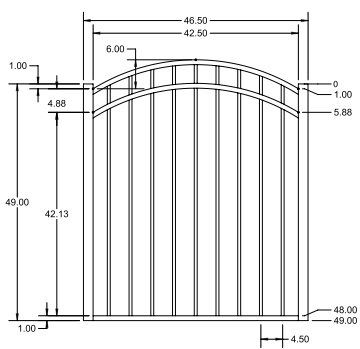

4' ARCHED WALK GATE

RAIL PROFILE

1" x 1 1/8"

PICKETS

5/8" x 5/8"