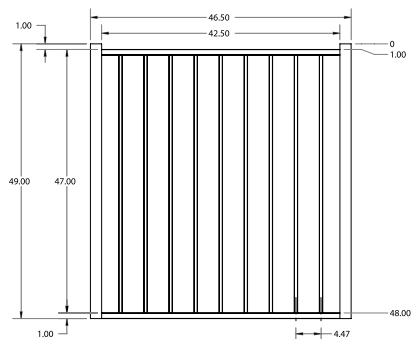

4' STRAIGHT WALK GATE