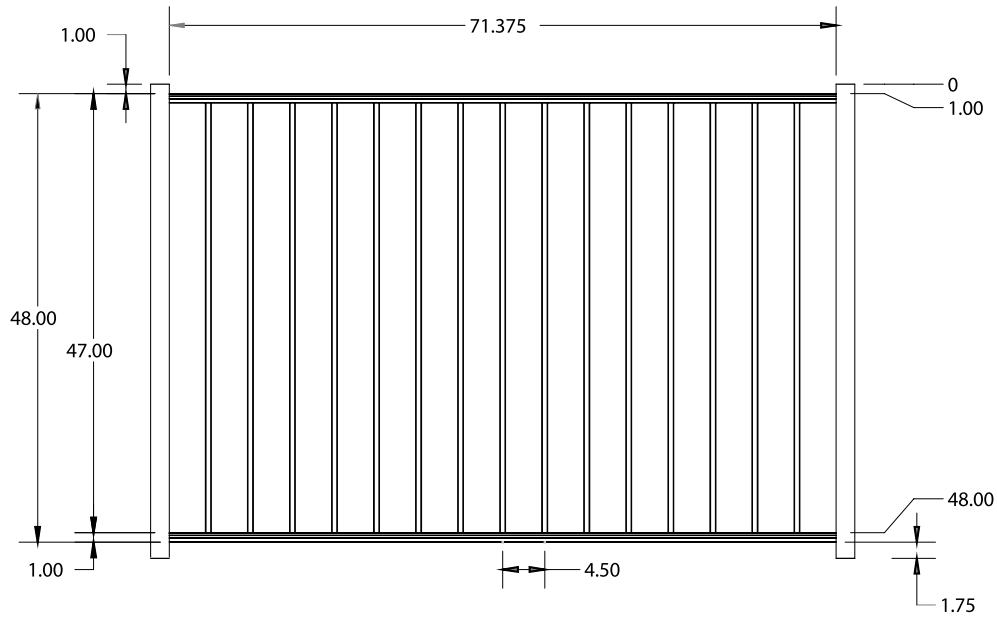

STANDARD | 4' X 6' MANCHESTER

FLAT TOP | 2 RAIL | FLUSH BOTTOM | 1" X 1 1/8" RAIL

DESCRIPTION	BLACK		BUNDLE
	QTY	SKU	UNIT
4' x 6' Manchester Flat Top 2 Rail Panel (48"H)		73022126	40
2" x 2" x 70" .063 Line Post		73040842	10
2" x 2" x 70" .063 Corner Post		73041002	10
2" x 2" x 70" .063 End Post		73040812	10
2" x 2" x 70" .125 Gate Post		73040857	10
4' x 4' Manchester Flat Top 2 Rail Straight Flush Bottom Walk Gate		73022068	20
4' x 5' Manchester Flat Top 2 Rail Straight Flush Bottom Walk Gate		73022077	20
4' x 4' Manchester Flat Top 2 Rail Arched Flush Bottom Walk Gate		73022059	20
4' x 5' Manchester Flat Top 2 Rail Arched Flush Bottom Walk Gate		73022065	20

qs QuickShip available in Black, Applies to: Fence Panels; Line, Corner, End and Gate Posts; and 4' and 5' wide Straight Gates.

FENCE PANEL

4' STRAIGHT WALK GATE

4' ARCHED WALK GATE

RAIL PROFILE

1" x 1 1/8"

PICKETS

5/8" x 5/8"