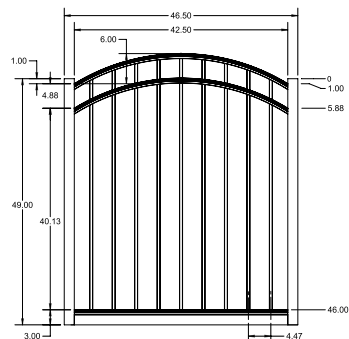

PICKETS

5/8" x 5/8"

All XD Grade gates will have a U-Frame bottom rail.

STANDARD | 4' X 6' MANCHESTER

FLAT TOP | 3 RAIL | FLUSH BOTTOM | 1" X 1 1/8" RAIL

DESCRIPTION	BLACK		BUNDLE
	QTY	SKU	UNIT
4' x 6' Manchester Flat Top 3 Rail (48"H)		73023235	40
2" x 2" x 70" .063 Line Post		73041014	10
2" x 2" x 70" .063 Corner Post		73040893	10
2" x 2" x 70" .063 End Post		73041007	10
2" x 2" x 70" 125" Gate Post		73041069	10
4' x 3' Manchester Flat Top 3 Rail Straight Flush Bottom Walk Gate		73023338	20
4' x 4' Manchester Flat Top 3 Rail Straight Flush Bottom Walk Gate		73022069	20
4' x 5' Manchester Flat Top 3 Rail Straight Flush Bottom Walk Gate		73022078	20
4' x 4' Manchester Flat Top 3 Rail Arched Flush Bottom Walk Gate		73022060	20
4' x 5' Manchester Flat Top 3 Rail Arched Flush Bottom Walk Gate		73022066	20

QS QuickShip available in Black, Applies to: Fence Panels; Line, Corner, End and Gate Posts; and 4' and 5' wide Straight Gates.

FENCE PANEL

4' STRAIGHT WALK GATE

4' ARCHED WALK GATE

RAIL PROFILE

1" x 1 1/8"

PICKETS

5/8" x 5/8"

All XD Grade gates will have a U-Frame bottom rail.

STANDARD | 4' X 6' MANCHESTER

FLAT TOP | PUPPY PICKET | 4 RAIL | STANDARD BOTTOM | 1" X 1 1/8" RAIL

DESCRIPTION	BLACK		BUNDLE
	QTY	SKU	UNIT
4' x 6' Manchester Flat Top Puppy Picket 4 Rail (48"H)		73047750	40
2" x 2" x 70" .063 Line Post		73048635	10
2" x 2" x 70" .063 Corner Post		73048765	10
2" x 2" x 70" .063 End Post		73048724	10
2" x 2" x 70" .125" Gate Post		73048748	10
4' x 4' Manchester Flat Top Puppy Picket 4 Rail Straight Flush Bottom Walk Gate		73049131	20
4' x 5' Manchester Flat Top Puppy Picket 4 Rail Straight Flush Bottom Walk Gate		73049183	20
4' x 4' Manchester Flat Top Puppy Picket 4 Rail Arched Flush Bottom Walk Gate		73056045	20
4' x 5' Manchester Flat Top Puppy Picket 4 Rail Arched Flush Bottom Walk Gate		73056046	20