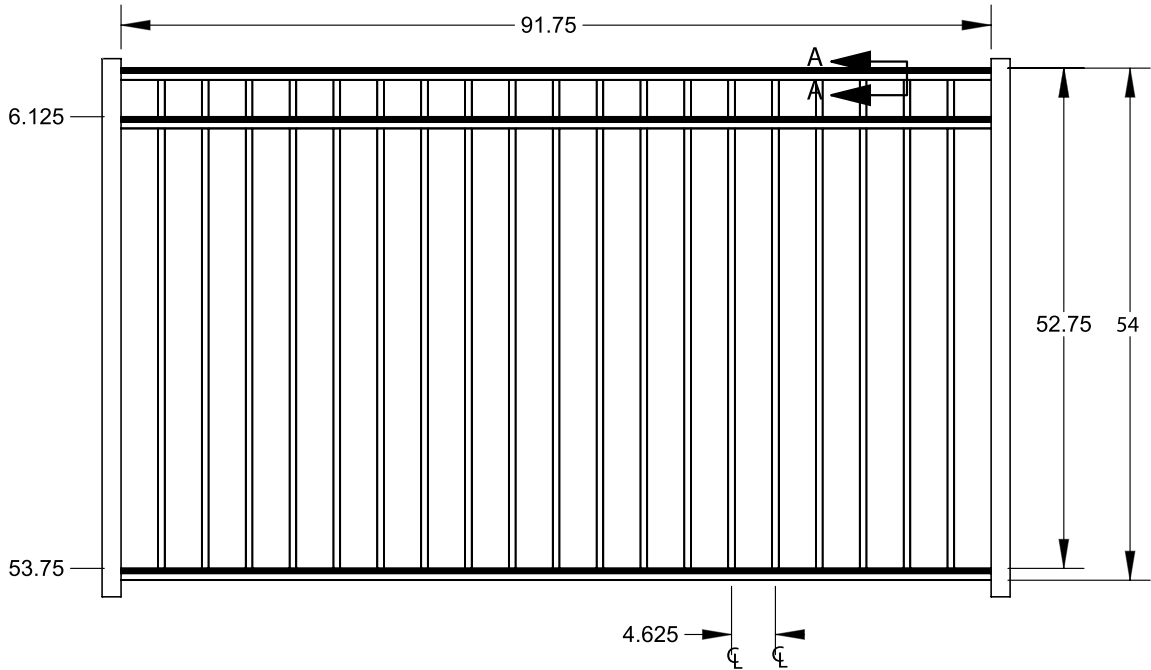

PREMIUM | 4½' X 8' MANCHESTER

FLAT TOP | 3 RAIL | FLUSH BOTTOM | 1¼" X 1¼" RAIL

DESCRIPTION	BLACK		BUNDLE
	QTY	SKU	UNIT
4½' x 8' Manchester Flat Top 3 Rail (48½"H)		73023238	40
2½" x 2½" x 82" .075" Line Post		73041094	10
2½" x 2½" x 82" .075" Corner Post		73041090	10
2½" x 2½" x 82" .075" End Post		73041092	10
2½" x 2½" x 82" .125" Gate Post		73041102	10
4½" x 4' Manchester Flat Top 3 Rail FB Straight Walk Gate		73023308	20
4½" x 5' Manchester Flat Top 3 Rail FB Straight Walk Gate		73023310	20
4½" x 4' Manchester Flat Top 3 Rail FB Arched Walk Gate		73023309	20
4½" x 5' Manchester Flat Top 3 Rail FB Arched Walk Gate		73023311	20

qs QuickShip available in Black, Applies to: Fence Panels; Line, Corner, End and Gate Posts; and 4' and 5' wide Straight Gates.

FENCE PANEL

4½' STRAIGHT WALK GATE

4½' ARCHED WALK GATE

RAIL PROFILE

1¼" X 1¼"

PICKETS

¾" X ¾"