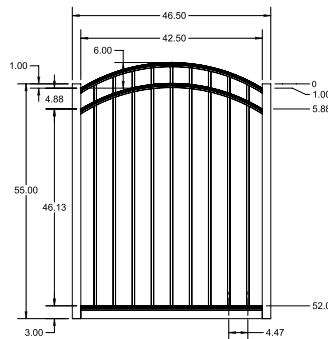

PICKETS

3/4" x 3/4"

All XD Grade gates will have a U-Frame bottom rail.

STANDARD | 4½' X 6' MANCHESTER

FLAT TOP | 3 RAIL | FLUSH BOTTOM | 1" X 1⅛"

DESCRIPTION	BLACK		BUNDLE
	QTY	SKU	UNIT
4½' x 6' Manchester Flat Top Flat Top 3 Rail Panel (48½"H)		73022128	40
2" x 2" x 82" .063" Line Post		73040846	10
2" x 2" x 82" .063" Corner Post		73040791	10
2" x 2" x 82" .063" End Post		73040817	10
2" x 2" x 82" .125" Gate Post		73040864	10
4½' x 4' Manchester Flat Top 3 Rail Straight Flush Bottom Walk Gate		73022070	20
4½' x 5' Manchester Flat Top 3 Rail Straight Flush Bottom Walk Gate		73022079	20
4½' x 4' Manchester Flat Top 3 Rail Arched Flush Bottom Walk Gate		73022061	20
4½' x 5' Manchester Flat Top 3 Rail Arched Flush Bottom Walk Gate		73023033	20

QS QuickShip available in Black, Applies to: Fence Panels; Line, Corner, End and Gate Posts; and 4' and 5' wide Straight Gates.

FENCE PANEL

4½' STRAIGHT WALK GATE

4½' ARCHED WALK GATE

RAIL PROFILE

1" x 1⅛"

PICKETS

⅝" x ⅝"

All XD Grade gates will have a U-Frame bottom rail.

STANDARD | 5' X 6' MANCHESTER

FLAT TOP | 3 RAIL | STANDARD BOTTOM | 1" X 1 1/8"

DESCRIPTION	BLACK		BUNDLE
	QTY	SKU	UNIT
5' x 6' Manchester Flat Top 3 Rail Panel (60"H)		73022130	40
2" x 2" x 82" .063 Line Post		73040847	10
2" x 2" x 82" .063 Corner Post		73040793	10
2" x 2" x 82" .063 End Post		73040819	10
2" x 2" x 82" .125 Gate Post		73040865	10
5' x 4' Manchester Flat Top 3 Rail Straight Flush Bottom Walk Gate		73022071	20
5' x 5' Manchester Flat Top 3 Rail Straight Flush Bottom Walk Gate		73022080	20
5' x 4' Manchester Flat Top 3 Rail Arched Flush Bottom Walk Gate		73022062	20
5' x 5' Manchester Flat Top 3 Rail Arched Flush Bottom Walk Gate		73023036	20