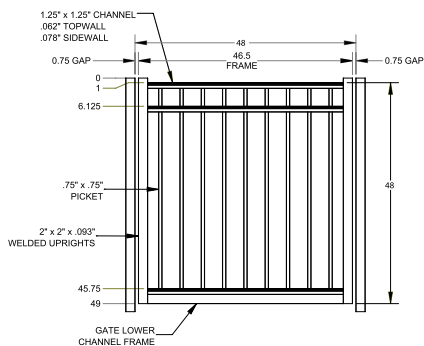

qs QuickShip available in Black, Applies to: Fence Panels; Line, Corner, End and Gate Posts; and 4' and 5' wide Straight Gates.

FENCE PANEL

4' STRAIGHT WALK GATE

4' ARCHED WALK GATE

RAIL PROFILE

1 1/4" x 1 1/4"

PICKETS

3/4" x 3/4"

All XD Grade gates will have a U-Frame bottom rail.

PREMIUM | 4½' X 6' MANCHESTER

FLAT TOP | 3 RAIL | FLUSH BOTTOM | 1¼" X 1¼" RAIL

DESCRIPTION	BLACK		BUNDLE
	QTY	SKU	UNIT
4½' x 6' Manchester Flat Top 3 Rail Panel (48½"H)		73048092	40
2½" x 2½" x 82" .075 Line Post		73041094	10
2½" x 2½" x 82" .075 Corner Post		73041090	10
2½" x 2½" x 82" .075 End Post		73041092	10
2½" x 2½" x 82" .125 Gate Post		73041102	10
4½' x 4' Manchester Flat Top 3 Rail Straight FB Walk Gate		73023308	20
4½' x 5' Manchester Flat Top 3 Rail Straight FB Walk Gate		73023310	20
4½' x 4' Manchester Flat Top 3 Rail Arched FB Walk Gate		73023309	20
4½' x 5' Manchester Flat Top 3 Rail Arched FB Walk Gate		73023311	20