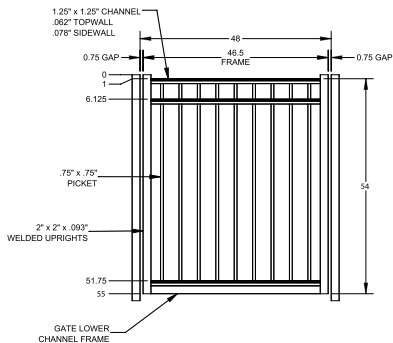

qs QuickShip available in Black, Applies to: Fence Panels; Line, Corner, End and Gate Posts; and 4' and 5' wide Straight Gates.

FENCE PANEL

4½' STRAIGHT WALK GATE

4½' ARCHED WALK GATE

RAIL PROFILE

1¼" X 1¼"

PICKETS

¾" X ¾"

All XD Grade gates will have a U-Frame bottom rail.

SELECT | 4' X 6' MANCHESTER

FLAT TOP | 2 RAIL | FLUSH BOTTOM | 1 1/4" X 1 1/4" RAIL

DESCRIPTION	BLACK		BUNDLE
	QTY	SKU	UNIT
4' x 6' Manchester Flat Top 2 Rail Panel (48"H)		73047769	40
2" x 2" x 70" .063 Line Post		73048640	10
2" x 2" x 70" .063 Corner Post		73048964	10
2" x 2" x 70" .063 End Post		73048865	10
2" x 2" x 70" .125 Gate Post		73048720	10
4' x 4' Manchester Flat Top 2 Rail Straight Flush Bottom Walk Gate		73049123	20
4' x 5' Manchester Flat Top 2 Rail Straight Flush Bottom Walk Gate		73049141	20
4' x 4' Manchester Flat Top 2 Rail Arched Flush Bottom Walk Gate		73049378	20
4' x 5' Manchester Flat Top 2 Rail Arched Flush Bottom Walk Gate		73056052	20