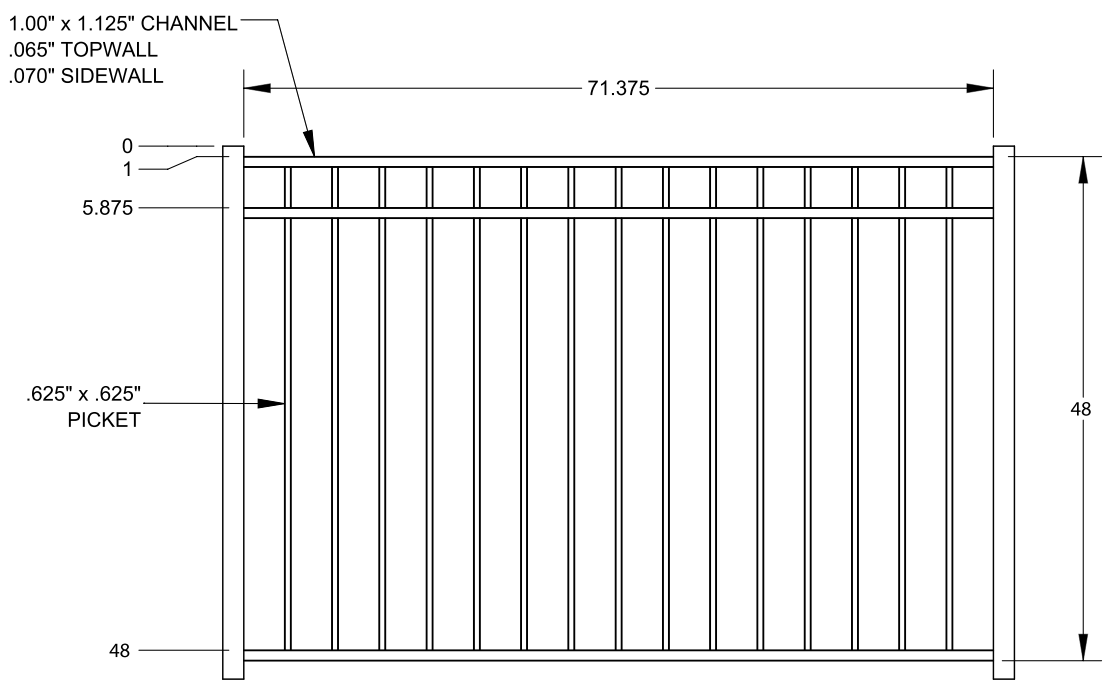

STANDARD | 4' X 6' MANCHESTER

FLAT TOP | 3 RAIL | FLUSH BOTTOM | 1" X 1 1/8" RAIL

DESCRIPTION	BLACK		BUNDLE
	QTY	SKU	UNIT
4' x 6' Manchester Flat Top Flat Top 3 Rail Panel (48"H)		73023233	40
2" x 2" x 70" .063 Line Post		73041014	10
2" x 2" x 70" .063 Corner Post		73040893	10
2" x 2" x 70" .063 End Post		73041007	10
2" x 2" x 70" .125 Gate Post		73041069	10
4' x 4' Manchester Flat Top 3 Rail Straight Walk Gate		73023332	20
4' x 5' Manchester Flat Top 3 Rail Straight Walk Gate		73023334	20
4' x 4' Manchester Flat Top 3 Rail Arched Walk Gate		73023333	20
4' x 5' Manchester Flat Top 3 Rail Straight Walk Gate		73055935	20

QS QuickShip available in Black, Applies to: Fence Panels; Line, Corner, End and Gate Posts; and 4' and 5' wide Straight Gates.

FENCE PANEL