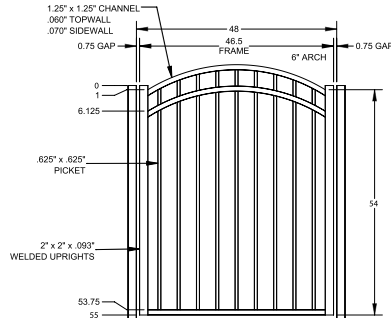

qs QuickShip available in Black, Applies to: Fence Panels; Line, Corner, End and Gate Posts; and 4' and 5' wide Straight Gates.

FENCE PANEL

4½' STRAIGHT WALK GATE

4½' ARCHED WALK GATE

RAIL PROFILE

1¼" x 1¼"