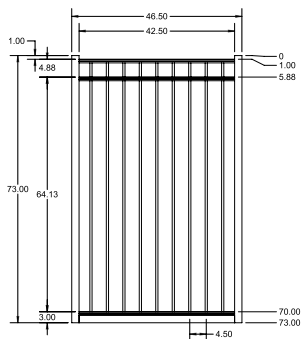

All XD Grade gates will have a U-Frame bottom rail.