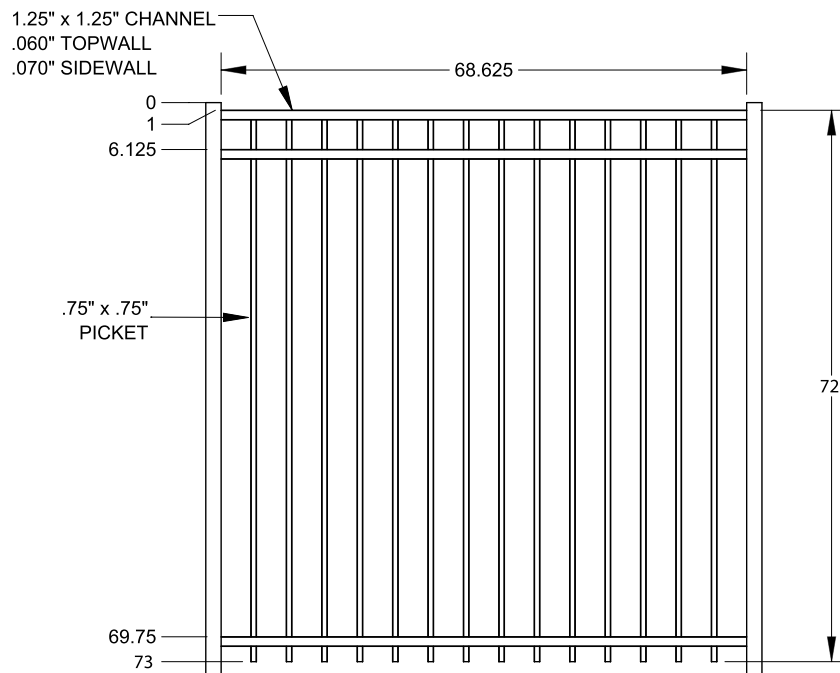

SELECT | 6' X 6' MANCHESTER

FLAT TOP | 3 RAIL | STANDARD BOTTOM | 1 1/4" X 1 1/4" RAIL

DESCRIPTION	BLACK		BUNDLE
	QTY	SKU	UNIT
6' x 6' Manchester Flat Top 3 Rail Panel (72"H)		73047763	40
2 1/2" x 2 1/2" x 94" .075 Line Post		73041100	10
2 1/2" x 2 1/2" x 94" .075 Corner Post		73041096	10
2 1/2" x 2 1/2" x 94" .075 End Post		73041098	10
2 1/2" x 2 1/2" x 94" .125 Gate Post		73041105	10
6' x 4' Manchester Flat Top 3 Rail Straight Walk Gate		73049288	20
6' x 5' Manchester Flat Top 3 Rail Straight Walk Gate		73056060	20
6' x 4' Manchester Flat Top 3 Rail Arched Walk Gate		73056061	20
6' x 5' Manchester Flat Top 3 Rail Straight Walk Gate		73056062	20

qs QuickShip available in Black, Applies to: Fence Panels; Line, Corner, End and Gate Posts; and 4' and 5' wide Straight Gates.

FENCE PANEL