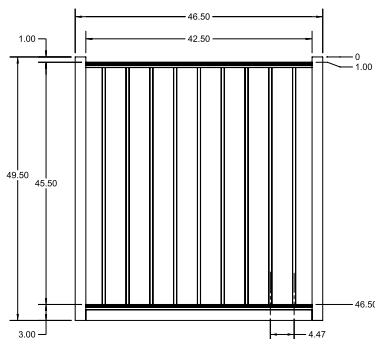

qs QuickShip available in Black, Applies to: Fence Panels; Line, Corner, End and Gate Posts; and 4' and 5' wide Straight Gates.

FENCE PANEL

4' STRAIGHT WALK GATE

4' ARCHED WALK GATE

RAIL PROFILE

1" x 1 1/8"

PICKETS

5/8" x 5/8"

All XD Grade gates will have a U-Frame bottom rail.

STANDARD | 4' X 6' MANCHESTER

FLAT TOP | 3 RAIL | STANDARD BOTTOM | 1" X 1 1/8" RAIL

DESCRIPTION	BLACK		BUNDLE
	QTY	SKU	UNIT
4' x 6' Manchester Flat Top 3 Rail Panel SB (48"H)		73022127	40
2" x 2" x 70" .063 Line Post		73040656	10
2" x 2" x 70" .063 Corner Post		73041004	10
2" x 2" x 70" .063 End Post		73040813	10
2" x 2" x 70" .125" Gate Post		73040858	10
4' x 4' Manchester Flat Top 3 Rail Straight Flush Bottom Walk Gate		73022069	20
4' x 5' Manchester Flat Top 3 Rail Straight Flush Bottom Walk Gate		73022078	20
4' x 4' Manchester Flat Top 3 Rail Arched Flush Bottom Walk Gate		73022060	20
4' x 5' Manchester Flat Top 3 Rail Arched Flush Bottom Walk Gate		73022066	20