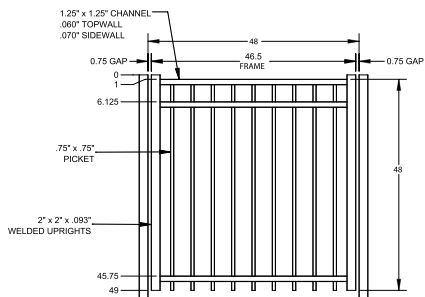

qs QuickShip available in Black, Applies to: Fence Panels; Line, Corner, End and Gate Posts; and 4' and 5' wide Straight Gates.

FENCE PANEL

4' STRAIGHT WALK GATE

4' ARCHED WALK GATE

RAIL PROFILE

1 1/4" X 1 1/4"

PICKETS

3/4" X 3/4"

PREMIUM | 4' X 8' MANCHESTER

FLAT TOP | 3 RAIL | STANDARD BOTTOM | 1¼" X 1¼" RAIL

DESCRIPTION	BLACK		BUNDLE
	QTY	SKU	UNIT
4' x 8' Manchester Flat Top 3 Rail Panel (48"H)		73047803	40
2½" x 2½" x 70" .075 Line Post		73048766	10
2½" x 2½" x 70" .075 Corner Post		73056069	10
2½" x 2½" x 70" .075 End Post		73056070	10
2½" x 2½" x 70" .125 Gate Post		73056071	10
4' x 4' Manchester Flat Top 3 Rail FB Straight Walk Gate		73049152	20
4' x 5' Manchester Flat Top 3 Rail FB Straight Walk Gate		73056066	20
4' x 4' Manchester Flat Top 3 Rail FB Arched Walk Gate		73056067	20
4' x 5' Manchester Flat Top 3 Rail FB Straight Walk Gate		73056068	20