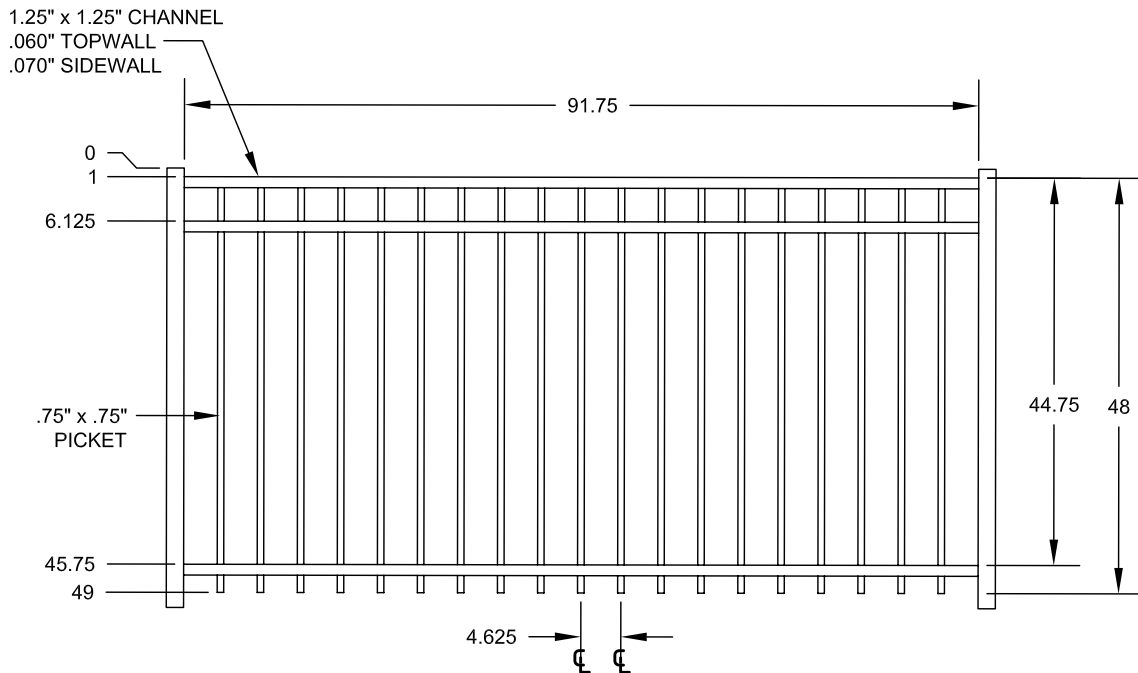

PREMIUM | 4' X 8' MANCHESTER

FLAT TOP | 3 RAIL | STANDARD BOTTOM | 1¼" X 1¼" RAIL

DESCRIPTION	BLACK		BUNDLE
	QTY	SKU	UNIT
4' x 8' Manchester Flat Top 3 Rail Panel (48"H)		73047803	40
2½" x 2½" x 70" .075 Line Post		73048766	10
2½" x 2½" x 70" .075 Corner Post		73056069	10
2½" x 2½" x 70" .075 End Post		73056070	10
2½" x 2½" x 70" .125 Gate Post		73056071	10
4' x 4' Manchester Flat Top 3 Rail FB Straight Walk Gate		73049152	20
4' x 5' Manchester Flat Top 3 Rail FB Straight Walk Gate		73056066	20
4' x 4' Manchester Flat Top 3 Rail FB Arched Walk Gate		73056067	20
4' x 5' Manchester Flat Top 3 Rail FB Straight Walk Gate		73056068	20

qs QuickShip available in Black, Applies to: Fence Panels; Line, Corner, End and Gate Posts; and 4' and 5' wide Straight Gates.

FENCE PANEL