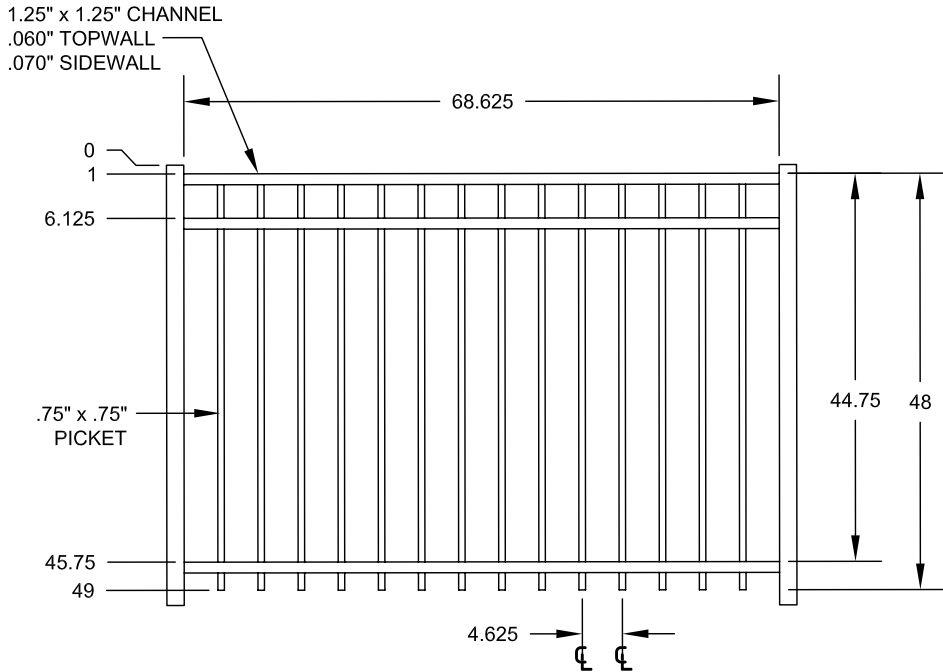

PREMIUM | 4' X 6' MANCHESTER

FLAT TOP | 3 RAIL | STANDARD BOTTOM | 1 1/4" X 1 1/4" RAIL

DESCRIPTION	BLACK		BUNDLE
	QTY	SKU	UNIT
4' x 6' Manchester Flat Top 3 Rail Panel (48"H)		73047990	40
2 1/2" x 2 1/2" x 70" .075 Line Post		73048766	10
2 1/2" x 2 1/2" x 70" .075 Corner Post		73056069	10
2 1/2" x 2 1/2" x 70" .075 End Post		73056070	10
2 1/2" x 2 1/2" x 70" .125 Gate Post		73056071	10
4' x 4' Manchester Flat Top 3 Rail Straight Walk Gate		73049152	20
4' x 5' Manchester Flat Top 3 Rail Straight Walk Gate		73056066	20
4' x 4' Manchester Flat Top 3 Rail Arched Walk Gate		73056067	20
4' x 5' Manchester Flat Top 3 Rail Straight Walk Gate		73056068	20

qs QuickShip available in Black, Applies to: Fence Panels; Line, Corner, End and Gate Posts; and 4' and 5' wide Straight Gates.

FENCE PANEL

4' STRAIGHT WALK GATE

4' ARCHED WALK GATE

RAIL PROFILE

1 1/4" X 1 1/4"

PICKETS

3/4" X 3/4"