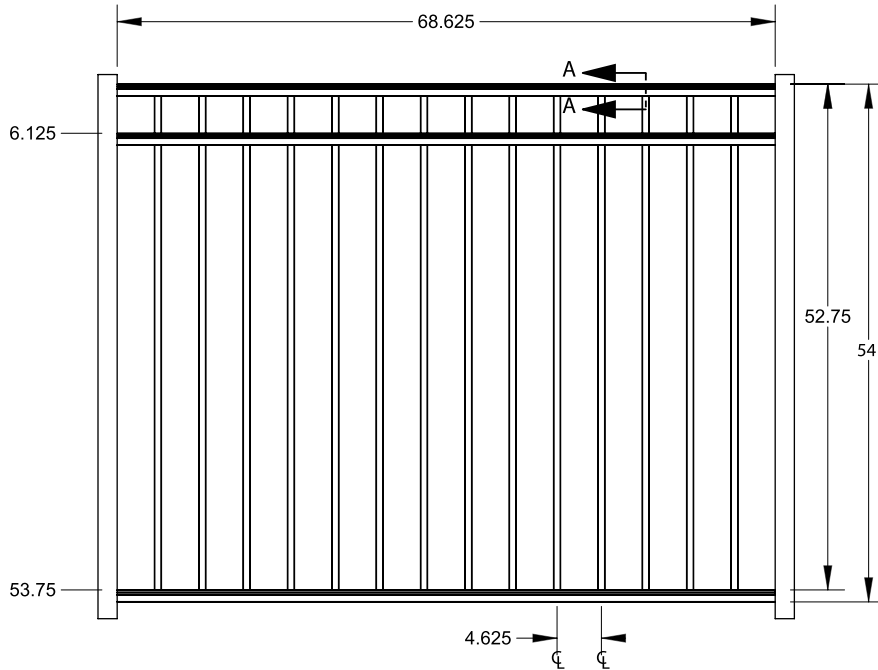

PREMIUM | 4½' X 6' MANCHESTER

FLAT TOP | 3 RAIL | FLUSH BOTTOM | 1¼" X 1¼" RAIL

DESCRIPTION	BLACK		BUNDLE
	QTY	SKU	UNIT
4½' x 6' Manchester Flat Top 3 Rail Panel (48½"H)		73048092	40
2½" x 2½" x 82" .075 Line Post		73041094	10
2½" x 2½" x 82" .075 Corner Post		73041090	10
2½" x 2½" x 82" .075 End Post		73041092	10
2½" x 2½" x 82" .125 Gate Post		73041102	10
4½' x 4' Manchester Flat Top 3 Rail Straight FB Walk Gate		73023308	20
4½' x 5' Manchester Flat Top 3 Rail Straight FB Walk Gate		73023310	20
4½' x 4' Manchester Flat Top 3 Rail Arched FB Walk Gate		73023309	20
4½' x 5' Manchester Flat Top 3 Rail Arched FB Walk Gate		73023311	20

qs QuickShip available in Black, Applies to: Fence Panels; Line, Corner, End and Gate Posts; and 4' and 5' wide Straight Gates.

FENCE PANEL

4½' STRAIGHT WALK GATE

4½' ARCHED WALK GATE

RAIL PROFILE

1¼" x 1¼"

PICKETS

¾" x ¾"