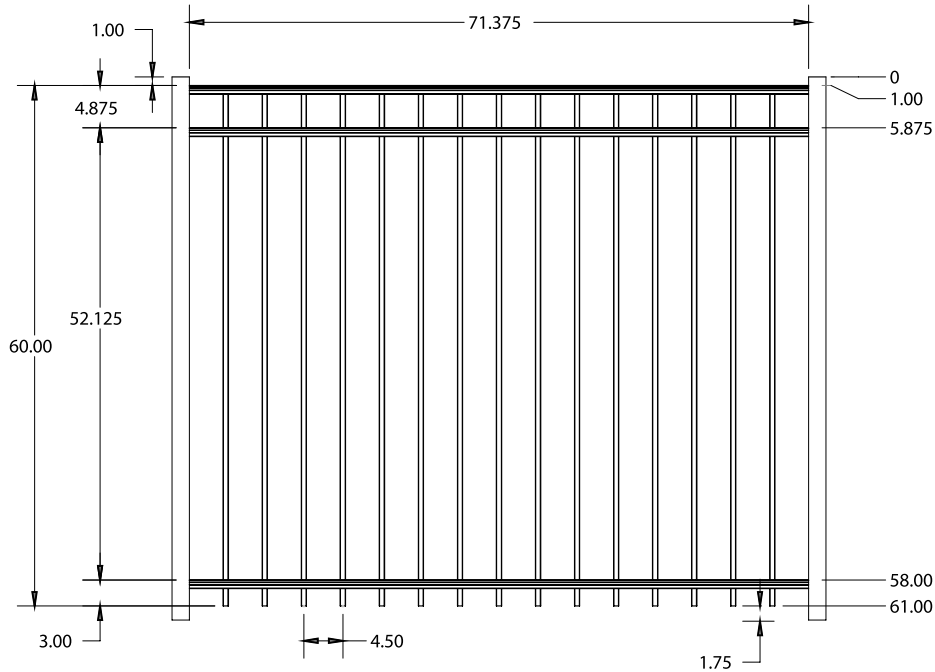

STANDARD | 5' X 6' MANCHESTER

FLAT TOP | 3 RAIL | STANDARD BOTTOM | 1" X 1 1/8"

DESCRIPTION	BLACK		BUNDLE
	QTY	SKU	UNIT
5' x 6' Manchester Flat Top 3 Rail Panel (60"H)		73022130	40
2" x 2" x 82" .063 Line Post		73040847	10
2" x 2" x 82" .063 Corner Post		73040793	10
2" x 2" x 82" .063 End Post		73040819	10
2" x 2" x 82" .125 Gate Post		73040865	10
5' x 4' Manchester Flat Top 3 Rail Straight Flush Bottom Walk Gate		73022071	20
5' x 5' Manchester Flat Top 3 Rail Straight Flush Bottom Walk Gate		73022080	20
5' x 4' Manchester Flat Top 3 Rail Arched Flush Bottom Walk Gate		73022062	20
5' x 5' Manchester Flat Top 3 Rail Arched Flush Bottom Walk Gate		73023036	20

qs QuickShip available in Black, Applies to: Fence Panels; Line, Corner, End and Gate Posts; and 4' and 5' wide Straight Gates.

FENCE PANEL

5' STRAIGHT WALK GATE

5' ARCHED WALK GATE

RAIL PROFILE

1" x 1 1/8"

PICKETS

5/8" x 5/8"