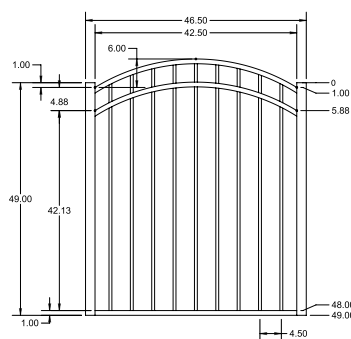

QS QuickShip available in Black, Applies to: Fence Panels; Line, Corner, End and Gate Posts; and 4' and 5' wide Straight Gates.

FENCE PANEL

4½' STRAIGHT WALK GATE

4½' ARCHED WALK GATE

RAIL PROFILE

1" x 1⅛"