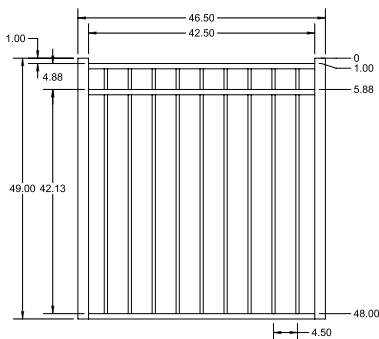

4½' STRAIGHT WALK GATE