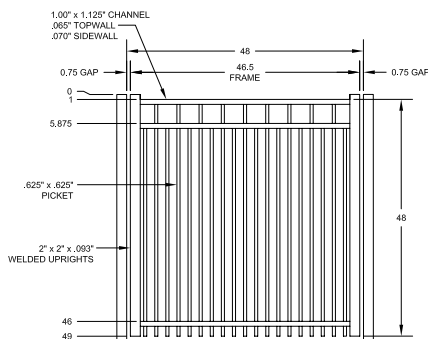

4' STRAIGHT WALK GATE