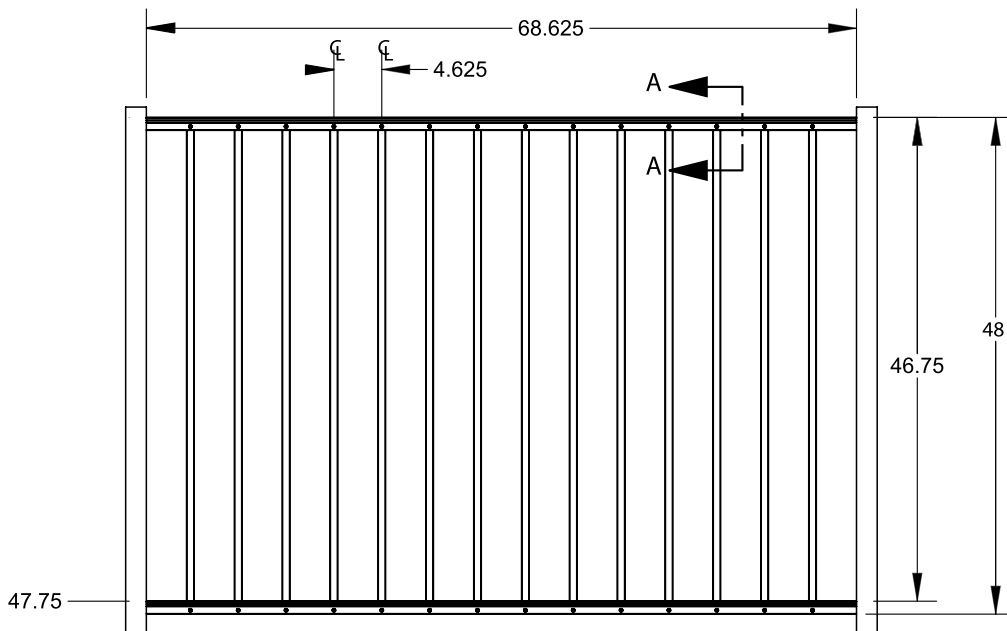

SELECT | 4' X 6' MANCHESTER

FLAT TOP | 2 RAIL | FLUSH BOTTOM | 1 1/4" X 1 1/4" RAIL

DESCRIPTION	BLACK		BUNDLE
	QTY	SKU	UNIT
4' x 6' Manchester Flat Top 2 Rail Panel (48"H)		73047769	40
2" x 2" x 70" .063 Line Post		73048640	10
2" x 2" x 70" .063 Corner Post		73048964	10
2" x 2" x 70" .063 End Post		73048865	10
2" x 2" x 70" .125 Gate Post		73048720	10
4' x 4' Manchester Flat Top 2 Rail Straight Flush Bottom Walk Gate		73049123	20
4' x 5' Manchester Flat Top 2 Rail Straight Flush Bottom Walk Gate		73049141	20
4' x 4' Manchester Flat Top 2 Rail Arched Flush Bottom Walk Gate		73049378	20
4' x 5' Manchester Flat Top 2 Rail Arched Flush Bottom Walk Gate		73056052	20

QS QuickShip available in Black, Applies to: Fence Panels; Line, Corner, End and Gate Posts; and 4' and 5' wide Straight Gates.

FENCE PANEL