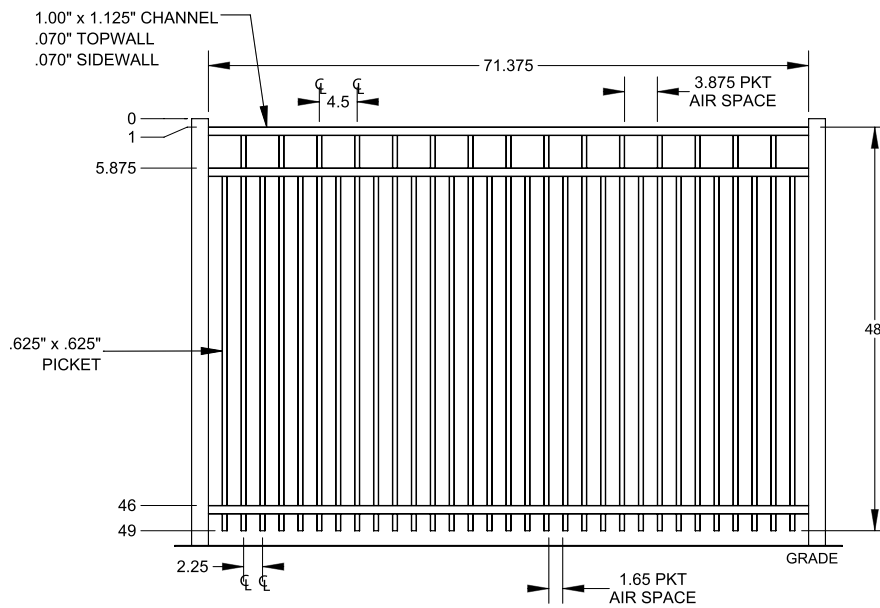

STANDARD | 4' X 6' MANCHESTER

FLAT TOP | DOUBLE PICKET | 3 RAIL | STANDARD BOTTOM | 1" X 1 1/8" RAIL

DESCRIPTION	BLACK		BUNDLE
	QTY	SKU	UNIT
4' x 6' Manchester Flat Top Double Picket 3 Rail Panel (48"H)		73047766	40
2" x 2" x 70" .063 Line Post		73048655	10
2" x 2" x 70" .063 Corner Post		73056043	10
2" x 2" x 70" .063 End Post		73048957	10
2" x 2" x 70" .125 Gate Post		73049018	10
4' x 4' Manchester Flat Top Double Picket 3 Rail Straight Walk Gate		73049164	20
4' x 5' Manchester Flat Top Double Picket 3 Rail Straight Walk Gate		73049274	20
4' x 4' Manchester Flat Top Double Picket 3 Rail Arched Walk Gate		73049380	20
4' x 5' Manchester Flat Top Double Picket 3 Rail Straight Walk Gate		73056042	20

FENCE PANEL