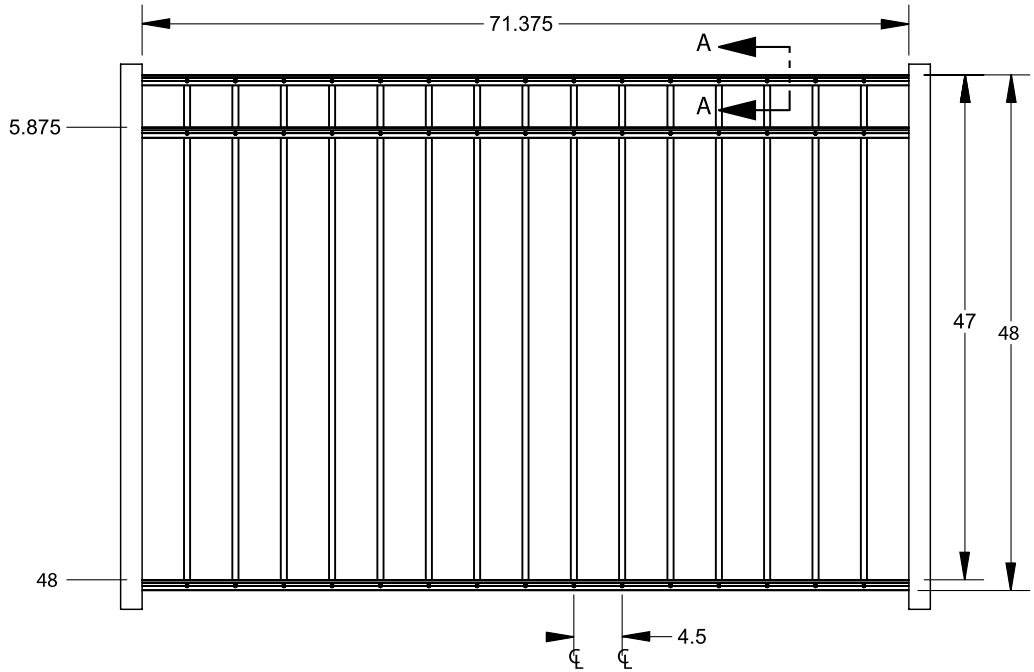

STANDARD | 4' X 6' MANCHESTER

FLAT TOP | 3 RAIL | FLUSH BOTTOM | 1" X 1 1/8" RAIL

DESCRIPTION	BLACK		BUNDLE
	QTY	SKU	UNIT
4' x 6' Manchester Flat Top 3 Rail (48"H)		73023235	40
2" x 2" x 70" .063 Line Post		73041014	10
2" x 2" x 70" .063 Corner Post		73040893	10
2" x 2" x 70" .063 End Post		73041007	10
2" x 2" x 70" 125" Gate Post		73041069	10
4' x 3' Manchester Flat Top 3 Rail Straight Flush Bottom Walk Gate		73023338	20
4' x 4' Manchester Flat Top 3 Rail Straight Flush Bottom Walk Gate		73022069	20
4' x 5' Manchester Flat Top 3 Rail Straight Flush Bottom Walk Gate		73022078	20
4' x 4' Manchester Flat Top 3 Rail Arched Flush Bottom Walk Gate		73022060	20
4' x 5' Manchester Flat Top 3 Rail Arched Flush Bottom Walk Gate		73022066	20

QS QuickShip available in Black, Applies to: Fence Panels; Line, Corner, End and Gate Posts; and 4' and 5' wide Straight Gates.

FENCE PANEL