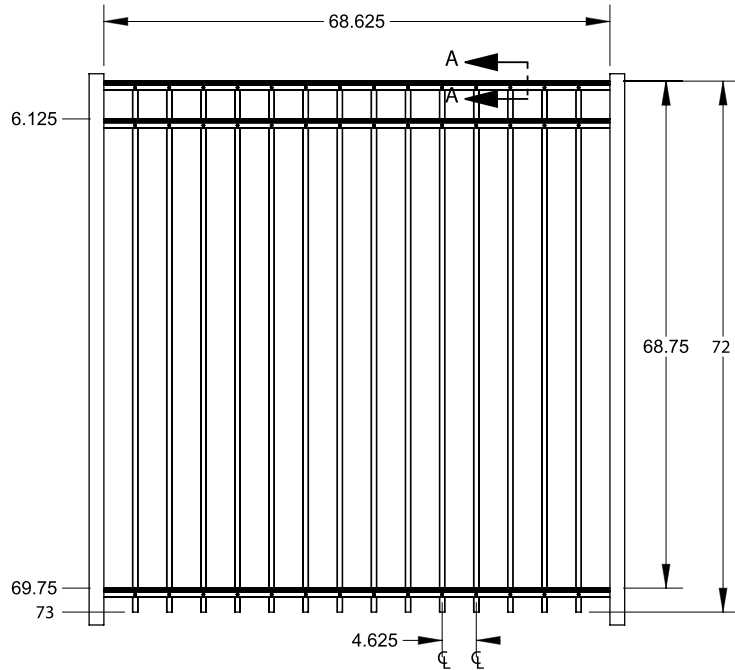

SELECT | 6' X 6' MANCHESTER

FLAT TOP | 3 RAIL | STANDARD BOTTOM | 1 1/4" X 1 1/4" RAIL

DESCRIPTION	BLACK		BUNDLE
	QTY	SKU	UNIT
6' x 6' Manchester Flat Top 3 Rail Panel (48")		73023239	40
2 1/2" x 2 1/2" x 94 .075 Line Post		73041100	10
2 1/2" x 2 1/2" x 94 .075 Corner Post		73041096	10
2 1/2" x 2 1/2" x 94 .075 End Post		73041098	10
2 1/2" x 2 1/2" x 94 .125 Gate Post		73041105	10
6' x 4' Manchester Flat Top 3 Rail Straight Flush Bottom Walk Gate		73023312	20
6' x 5' Manchester Flat Top 3 Rail Straight Flush Bottom Walk Gate		73023314	20
6' x 4' Manchester Flat Top 3 Rail Arched Flush Bottom Walk Gate		73023313	20
6' x 5' Manchester Flat Top 3 Rail Arched Flush Bottom Walk Gate		73023315	20

qs QuickShip available in Black, Applies to: Fence Panels; Line, Corner, End and Gate Posts; and 4' and 5' wide Straight Gates.

FENCE PANEL

6' STRAIGHT WALK GATE

6' ARCHED WALK GATE

RAIL PROFILE

1 1/4" x 1 1/4"

PICKETS

3/4" x 3/4"