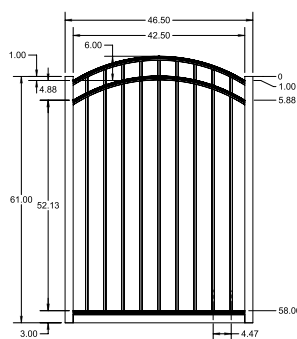

PICKETS

⅝" x ⅝"

All XD Grade gates will have a U-Frame bottom rail.

STANDARD | 5' X 6' MANCHESTER

FLAT TOP | 3 RAIL | STANDARD BOTTOM | 1" X 1 1/8"

DESCRIPTION	BLACK		BUNDLE
	QTY	SKU	UNIT
5' x 6' Manchester Flat Top 3 Rail Panel (60"H)		73022130	40
2" x 2" x 82" .063 Line Post		73040847	10
2" x 2" x 82" .063 Corner Post		73040793	10
2" x 2" x 82" .063 End Post		73040819	10
2" x 2" x 82" .125 Gate Post		73040865	10
5' x 4' Manchester Flat Top 3 Rail Straight Flush Bottom Walk Gate		73022071	20
5' x 5' Manchester Flat Top 3 Rail Straight Flush Bottom Walk Gate		73022080	20
5' x 4' Manchester Flat Top 3 Rail Arched Flush Bottom Walk Gate		73022062	20
5' x 5' Manchester Flat Top 3 Rail Arched Flush Bottom Walk Gate		73023036	20

qs QuickShip available in Black, Applies to: Fence Panels; Line, Corner, End and Gate Posts; and 4' and 5' wide Straight Gates.

FENCE PANEL

5' STRAIGHT WALK GATE

5' ARCHED WALK GATE

RAIL PROFILE

1" x 1 1/8"

PICKETS

5/8" x 5/8"

All XD Grade gates will have a U-Frame bottom rail.

STANDARD | 6' X 6' MANCHESTER

FLAT TOP | 3 RAIL | STANDARD BOTTOM | 1" X 1 1/8"

DESCRIPTION	BLACK		BUNDLE
	QTY	SKU	UNIT
6' x 6' Manchester Flat Top 3 Rail (72"H)		73047756	40
2" x 2" x 94" .063" Line Post		73048636	10
2" x 2" x 94" .063" Corner Post		73048888	10
2" x 2" x 94" .063" End Post		73048770	10
2" x 2" x 94" .125" Gate Post		73048777	10
6' x 4' Manchester Flat Top 3 Rail Straight Flush Bottom Walk Gate		73049133	20
6' x 5' Manchester Flat Top 3 Rail Straight Flush Bottom Walk Gate		73049198	20
6' x 4' Manchester Flat Top 3 Rail Arched Flush Bottom Walk Gate		73055937	20
6' x 5' Manchester Flat Top 3 Rail Arched Flush Bottom Walk Gate		73049382	20