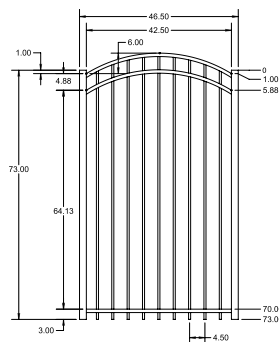

PICKETS

5/8" x 5/8"

STANDARD | 6' X 6' MANCHESTER

FLAT TOP | 3 RAIL | STANDARD BOTTOM | 1" X 1 1/8" RAIL

DESCRIPTION	BLACK		BUNDLE
	QTY	SKU	UNIT
6' x 6' Manchester Flat Top 3 Rail Panel (72"H)		73047747	40
2" x 2" x 94" .063 Line Post		73048636	10
2" x 2" x 94" .063 Corner Post		73048888	10
2" x 2" x 94" .063 End Post		73048770	10
2" x 2" x 94" .125 Gate Post		73048777	10
6' x 4' Manchester Flat Top 3 Rail Straight Walk Gate		73049132	20
6' x 5' Manchester Flat Top 3 Rail Straight Walk Gate		73049176	20
6' x 4' Manchester Flat Top 3 Rail Arched Walk Gate		73049358	20
6' x 5' Manchester Flat Top 3 Rail Straight Walk Gate		73049398	20

OS QuickShip available in Black, Applies to: Fence Panels; Line, Corner, End and Gate Posts; and 4' and 5' wide Straight Gates.

FENCE PANEL

6' STRAIGHT WALK GATE

6' ARCHED WALK GATE

RAIL PROFILE

1" x 1 1/8"

PICKETS

5/8" x 5/8"

PREMIUM | 4' X 6' MANCHESTER

FLAT TOP | 3 RAIL | STANDARD BOTTOM | 1 1/4" X 1 1/4" RAIL

DESCRIPTION	BLACK		BUNDLE
	QTY	SKU	UNIT
4' x 6' Manchester Flat Top 3 Rail Panel (48"H)		73047828	40
2 1/2" x 2 1/2" x 70" .075 Line Post		73048766	10
2 1/2" x 2 1/2" x 70" .075 Corner Post		73056069	10
2 1/2" x 2 1/2" x 70" .075 End Post		73056070	10
2 1/2" x 2 1/2" x 70" .125 Gate Post		73056071	10
4' x 4' Manchester Flat Top 3 Rail FB Straight Walk Gate		73049147	20
4' x 5' Manchester Flat Top 3 Rail FB Straight Walk Gate		73049367	20
4' x 4' Manchester Flat Top 3 Rail FB Arched Walk Gate		73056064	20
4' x 5' Manchester Flat Top 3 Rail FB Arched Walk Gate		73056065	20