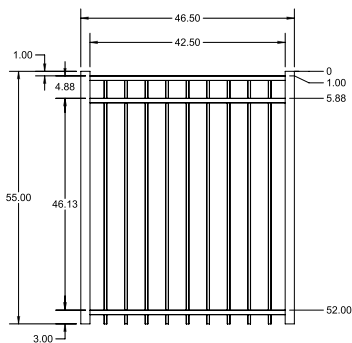

4½' STRAIGHT WALK GATE