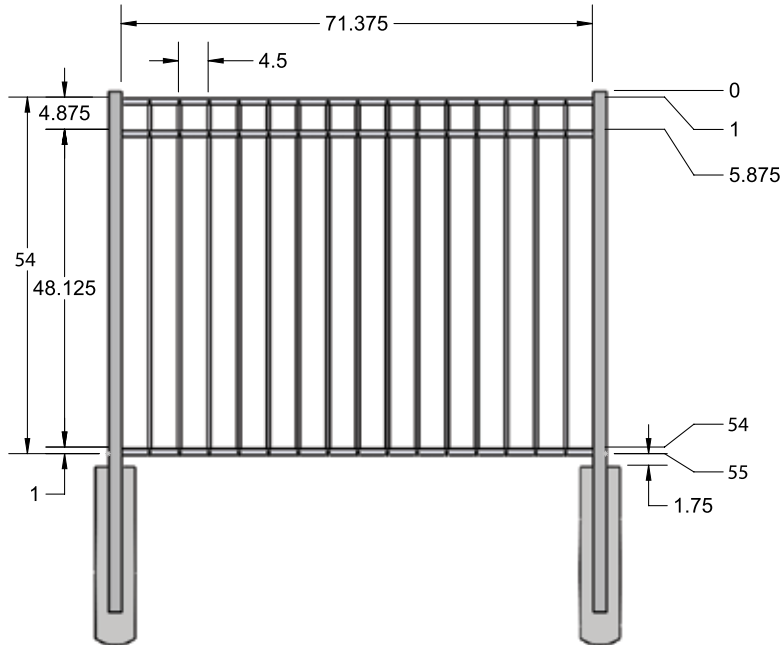

STANDARD | 4½' X 6' MANCHESTER

FLAT TOP | 3 RAIL | FLUSH BOTTOM | 1" X 1⅛" RAIL

DESCRIPTION	BLACK		BUNDLE
	QTY	SKU	UNIT
4½' x 6' Manchester Flat Top Flat Top 3 Rail Panel (48½"H)		73022117	40
2" x 2" x 82" .063 Line Post		73040846	10
2" x 2" x 82" .063 Corner Post		73040791	10
2" x 2" x 82" .063 End Post		73040817	10
2" x 2" x 82" .125 Gate Post		73040864	10
4½' x 4' Manchester Flat Top 3 Rail Straight Walk Gate		73022035	20
4½' x 5' Manchester Flat Top 3 Rail Straight Walk Gate		73022046	20
4½' x 4' Manchester Flat Top 3 Rail Arched Walk Gate		73022014	20
4½' x 5' Manchester Flat Top 3 Rail Straight Walk Gate		73022025	20

QS QuickShip available in Black, Applies to: Fence Panels; Line, Corner, End and Gate Posts; and 4' and 5' wide Straight Gates.

FENCE PANEL