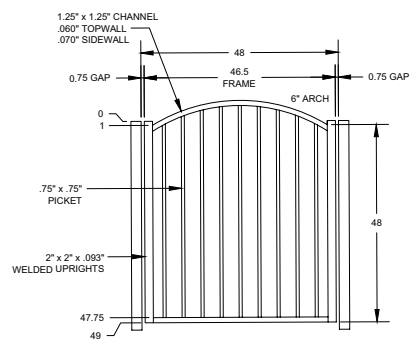

SELECT | 4' X 6' MANCHESTER

FLAT TOP | 2 RAIL | FLUSH BOTTOM | 1 1/4" X 1 1/4" RAIL

DESCRIPTION	BLACK		BUNDLE
	QTY	SKU	UNIT
4' x 6' Manchester Flat Top 2 Rail Panel (48"H)		73047795	40
2" x 2" x 70" .063 Line Post		73048640	10
2" x 2" x 70" .063 Corner Post		73048964	10
2" x 2" x 70" .063 End Post		73048865	10
2" x 2" x 70" .125 Gate Post		73048720	10
4' x 4' Manchester Flat Top 2 Rail Straight Walk Gate		73049122	20
4' x 5' Manchester Flat Top 2 Rail Straight Walk Gate		73049226	20
4' x 4' Manchester Flat Top 2 Rail Arched Walk Gate		73056054	20
4' x 5' Manchester Flat Top 2 Rail Straight Walk Gate		73056055	20

qs QuickShip available in Black, Applies to: Fence Panels; Line, Corner, End and Gate Posts; and 4' and 5' wide Straight Gates.

FENCE PANEL

4' STRAIGHT WALK GATE

4' ARCHED WALK GATE

RAIL PROFILE

1 1/4" X 1 1/4"

PICKETS

3/4" X 3/4"