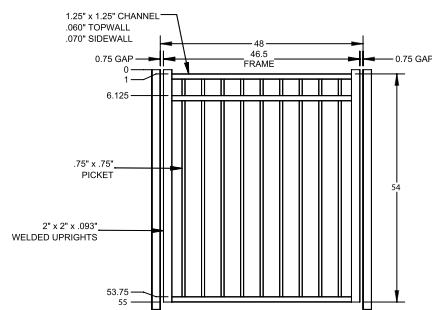

4½' STRAIGHT WALK GATE