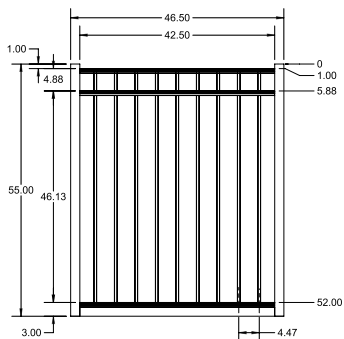

4½' STRAIGHT WALK GATE