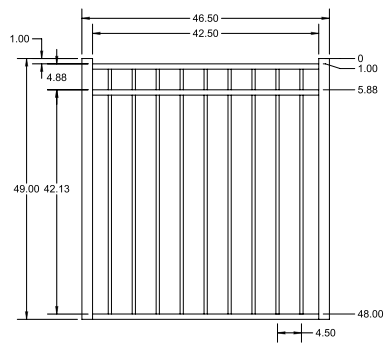

4' STRAIGHT WALK GATE