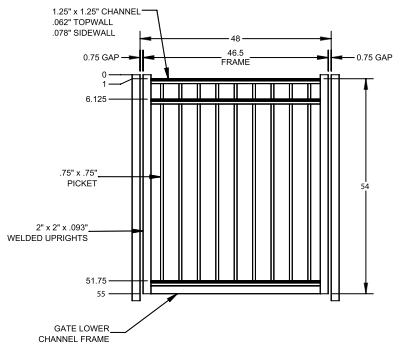

PICKETS

3/4" x 3/4"

All XD Grade gates will have a U-Frame bottom rail.

PREMIUM | 4½' X 6' MANCHESTER

FLAT TOP | 3 RAIL | FLUSH BOTTOM | 1¼" X 1¼" RAIL

DESCRIPTION	BLACK		BUNDLE
	QTY	SKU	UNIT
4½' x 6' Manchester Flat Top 3 Rail Panel (48½"H)		73048092	40
2½" x 2½" x 82" .075 Line Post		73041094	10
2½" x 2½" x 82" .075 Corner Post		73041090	10
2½" x 2½" x 82" .075 End Post		73041092	10
2½" x 2½" x 82" .125 Gate Post		73041102	10
4½' x 4' Manchester Flat Top 3 Rail Straight FB Walk Gate		73023308	20
4½' x 5' Manchester Flat Top 3 Rail Straight FB Walk Gate		73023310	20
4½' x 4' Manchester Flat Top 3 Rail Arched FB Walk Gate		73023309	20
4½' x 5' Manchester Flat Top 3 Rail Arched FB Walk Gate		73023311	20

qs QuickShip available in Black, Applies to: Fence Panels; Line, Corner, End and Gate Posts; and 4' and 5' wide Straight Gates.

FENCE PANEL

4½' STRAIGHT WALK GATE

4½' ARCHED WALK GATE

RAIL PROFILE

1¼" x 1¼"

PICKETS

¾" x ¾"

All XD Grade gates will have a U-Frame bottom rail.

PREMIUM | 4½' X 8' MANCHESTER

FLAT TOP | 3 RAIL | FLUSH BOTTOM | 1¼" X 1¼" RAIL

DESCRIPTION	BLACK		BUNDLE
	QTY	SKU	UNIT
4½' x 8' Manchester Flat Top 3 Rail (48½"H)		73023238	40
2½" x 2½" x 82" .075" Line Post		73041094	10
2½" x 2½" x 82" .075" Corner Post		73041090	10
2½" x 2½" x 82" .075" End Post		73041092	10
2½" x 2½" x 82" .125" Gate Post		73041102	10
4½" x 4' Manchester Flat Top 3 Rail FB Straight Walk Gate		73023308	20
4½" x 5' Manchester Flat Top 3 Rail FB Straight Walk Gate		73023310	20
4½" x 4' Manchester Flat Top 3 Rail FB Arched Walk Gate		73023309	20
4½" x 5' Manchester Flat Top 3 Rail FB Arched Walk Gate		73023311	20