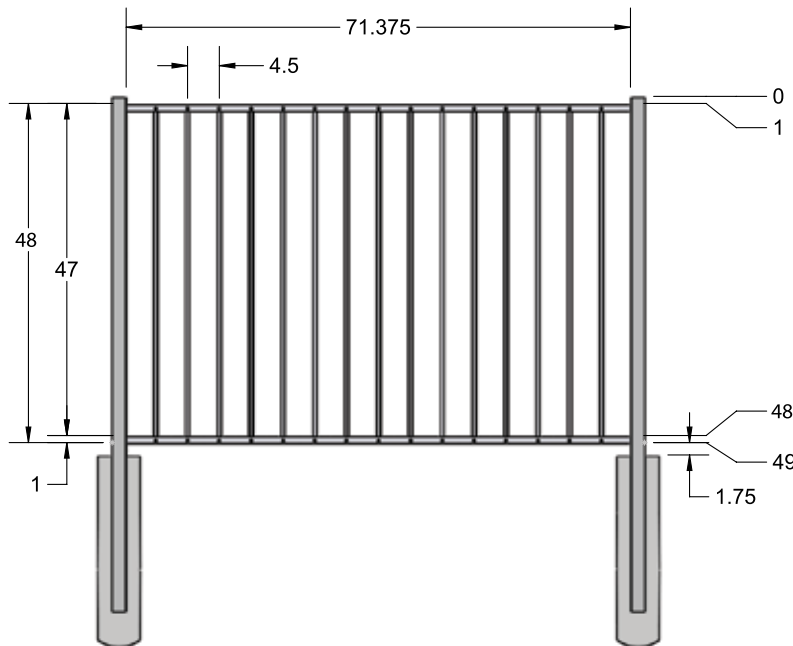

STANDARD | 4' X 6' MANCHESTER

FLAT TOP | 2 RAIL | FLUSH BOTTOM | 1" X 1 1/8" RAIL

DESCRIPTION	BLACK		BUNDLE
	QTY	SKU	UNIT
4' x 6' Manchester Flat Top Flat Top 2 Rail Panel (48"H)		73022116	40
2" x 2" x 70" .063 Line Post		73040842	10
2" x 2" x 70" .063 Corner Post		73041002	10
2" x 2" x 70" .063 End Post		73040812	10
2" x 2" x 70" .125 Gate Post		73040857	10
4' x 4' Manchester Flat Top 3 Rail Straight Walk Gate		73022033	20
4' x 5' Manchester Flat Top 3 Rail Straight Walk Gate		73022043	20
4' x 4' Manchester Flat Top 3 Rail Arched Walk Gate		73022012	20
4' x 5' Manchester Flat Top 3 Rail Straight Walk Gate		73022022	20

qs QuickShip available in Black, Applies to: Fence Panels; Line, Corner, End and Gate Posts; and 4' and 5' wide Straight Gates.

FENCE PANEL