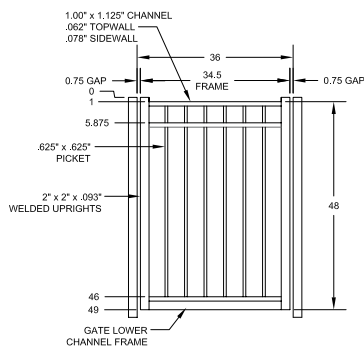

4' STRAIGHT WALK GATE