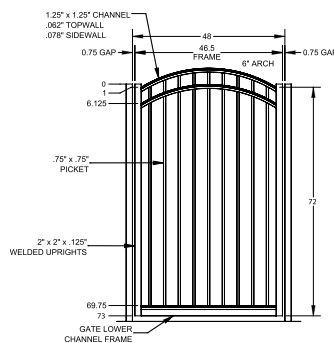

SELECT | 6' X 6' MANCHESTER

FLAT TOP | 3 RAIL | STANDARD BOTTOM | 1 1/4" X 1 1/4" RAIL

DESCRIPTION	BLACK		BUNDLE
	QTY	SKU	UNIT
6' x 6' Manchester Flat Top 3 Rail Panel (48")		73023239	40
2 1/2" x 2 1/2" x 94 .075 Line Post		73041100	10
2 1/2" x 2 1/2" x 94 .075 Corner Post		73041096	10
2 1/2" x 2 1/2" x 94 .075 End Post		73041098	10
2 1/2" x 2 1/2" x 94 .125 Gate Post		73041105	10
6' x 4' Manchester Flat Top 3 Rail Straight Flush Bottom Walk Gate		73023312	20
6' x 5' Manchester Flat Top 3 Rail Straight Flush Bottom Walk Gate		73023314	20
6' x 4' Manchester Flat Top 3 Rail Arched Flush Bottom Walk Gate		73023313	20
6' x 5' Manchester Flat Top 3 Rail Arched Flush Bottom Walk Gate		73023315	20

qs QuickShip available in Black, Applies to: Fence Panels; Line, Corner, End and Gate Posts; and 4' and 5' wide Straight Gates.

FENCE PANEL

6' STRAIGHT WALK GATE

6' ARCHED WALK GATE

RAIL PROFILE

1 1/4" x 1 1/4"

PICKETS

3/4" x 3/4"

All XD Grade gates will have a U-Frame bottom rail.

STANDARD | 4½' X 6' MANCHESTER

FLAT TOP | 3 RAIL | FLUSH BOTTOM | 1" X 1⅛"

DESCRIPTION	BLACK		BUNDLE
	QTY	SKU	UNIT
4½' x 6' Manchester Flat Top Flat Top 3 Rail Panel (48½"H)		73022128	40
2" x 2" x 82" .063" Line Post		73040846	10
2" x 2" x 82" .063" Corner Post		73040791	10
2" x 2" x 82" .063" End Post		73040817	10
2" x 2" x 82" .125" Gate Post		73040864	10
4½' x 4' Manchester Flat Top 3 Rail Straight Flush Bottom Walk Gate		73022070	20
4½' x 5' Manchester Flat Top 3 Rail Straight Flush Bottom Walk Gate		73022079	20
4½' x 4' Manchester Flat Top 3 Rail Arched Flush Bottom Walk Gate		73022061	20
4½' x 5' Manchester Flat Top 3 Rail Arched Flush Bottom Walk Gate		73023033	20