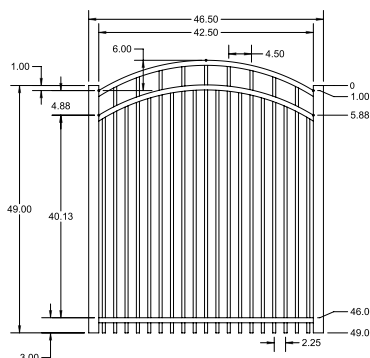

PICKETS

5/8" x 5/8"

STANDARD | 4' X 6' MANCHESTER

FLAT TOP | DOUBLE PICKET | 3 RAIL | STANDARD BOTTOM | 1" X 1 1/8" RAIL

DESCRIPTION	BLACK		BUNDLE
	QTY	SKU	UNIT
4' x 6' Manchester Flat Top Double Picket 3 Rail Panel (48"H)		73047766	40
2" x 2" x 70" .063 Line Post		73048655	10
2" x 2" x 70" .063 Corner Post		73056043	10
2" x 2" x 70" .063 End Post		73048957	10
2" x 2" x 70" .125 Gate Post		73049018	10
4' x 4' Manchester Flat Top Double Picket 3 Rail Straight Walk Gate		73049164	20
4' x 5' Manchester Flat Top Double Picket 3 Rail Straight Walk Gate		73049274	20
4' x 4' Manchester Flat Top Double Picket 3 Rail Arched Walk Gate		73049380	20
4' x 5' Manchester Flat Top Double Picket 3 Rail Straight Walk Gate		73056042	20

FENCE PANEL

4' STRAIGHT WALK GATE

4' ARCHED WALK GATE

RAIL PROFILE

1" x 1 1/8"

PICKETS

5/8" x 5/8"

STANDARD | 4' X 6' MANCHESTER