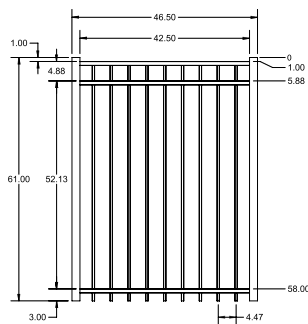

5' STRAIGHT WALK GATE