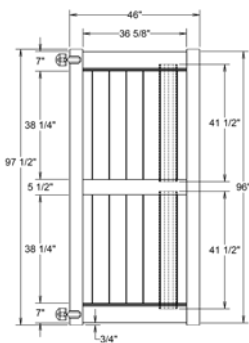

STANDARD | 8' X 6' NEWBURY

SOLID VERTICAL PRIVACY | VERTEX GRAND RAIL

DESCRIPTION	WHITE		SAND		CLAY		GRAY	
	QTY	SKU	QTY	SKU	QTY	SKU	QTY	SKU
8' x 6' Newbury Solid Vertical Privacy Panel (96")		73040910		73025562		73053711		73054833
5" x 5" x 144" Line Post (HA)		73040911		73013252		73053708		73054834
5" x 5" x 144" Corner Post (HA)		73040912		73013246		73053709		73054835
5" x 5" x 144" End Gate Post (HA)		73040913		73013259		73053710		73054836
5" x 5" Pyramid Post Cap		73003093		73003769		73054107		73053068
5" x 5" Gothic Post Cap		73003094		73003760		73024885		N/A
5" x 5" New England Post Cap		73045003		73045004		73054108		73053093
8' x 46" Newbury Solid Vertical Privacy Walk Gate		73040914		73024391		73054278		73054837
8' x 58" Newbury Solid Vertical Privacy Drive Gate		73040915		73024388		73054279		73054838
5" x 5" x 106" Gate Post Insert						73003463		

QS QuickShip available in White only. Applies to: Fence Panels; Line, Corner, End and Gate Posts; and 4' and 5' Wide Gates.

WALK GATE