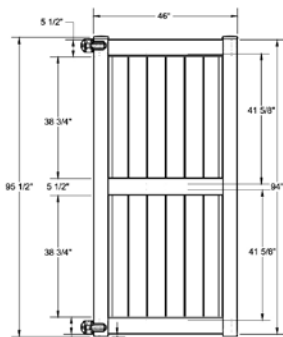

SELECT | 8' X 6' NEWBURY

SOLID VERTICAL PRIVACY | ELEMENT SIGNATURE RAIL

DESCRIPTION	COASTAL CEDAR		CYPRESS	
	QTY	SKU	QTY	SKU
8' x 6' Newbury Solid Vertical Privacy Panel (94")		73055351		73056911
5" x 5" x 144" Line Post (Z)		73055352		73056912
5" x 5" x 144" Corner Post (Z)		73055353		73056913
5" x 5" x 144" End Gate Post (Z)		73055354		73056914
5" x 5" Pyramid Post Cap		73042811		73013829
5" x 5" New England Post Cap		73045008		73045007
6' x 46" Newbury Solid Vertical Privacy Walk Gate		73055355		73056915
6' x 58" Newbury Solid Vertical Privacy Drive Gate		73055356		73056916

OS QuickShip available in White only. Applies to: Fence Panels; Line, Corner, End and Gate Posts; and 4' and 5' Wide Gates.

WALK GATE