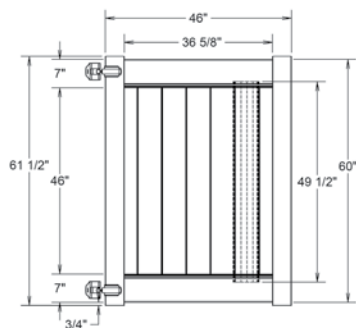

STANDARD | 5' X 8' NEWBURY

SOLID VERTICAL PRIVACY | VERTEX GRAND RAIL

DESCRIPTION	WHITE		SAND		CLAY		GRAY	
	QTY	SKU	QTY	SKU	QTY	SKU	QTY	SKU
5' x 8' Newbury Solid Vertical Privacy (60"H)		73025918		73025919		73053784		73054826
5" x 5" x 96" Line Post (AT)		73025743		73025746		73053783		73054576
5" x 5" x 96" Corner Post (AT)		73025744		73025747		73053781		73054577
5" x 5" x 96" End Gate Post (AT)		73025745		73025748		73053782		73054578
5" x 5" Pyramid Post Cap		73003093		73003769		73054107		73053068
5" x 5" Gothic Post Cap		73003094		73003760		73024885		N/A
5" x 5" New England Post Cap		73045003		73045004		73054108		73053093
5' x 46" Newbury Solid Vertical Privacy Walk Gate		73025827		73025829		73054204		73054579
5' x 58" Newbury Solid Vertical Privacy Drive Gate		73025828		73025830		73054306		73054580
5" x 5" x 94" Gate Post Insert						73012353		

QS QuickShip available in White only. Applies to: Fence Panels; Line, Corner, End and Gate Posts; and 4' and 5' Wide Gates.

WALK GATE