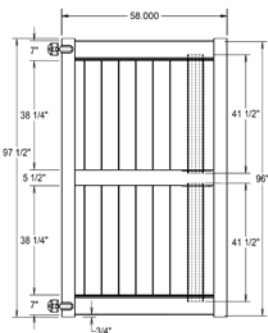

DRIVE GATE

MATERIAL PER SECTION

QTY	ITEM	DIMENSION
2	Decorative Rails	2" x 7" x 70"
22	GlideLock Boards	7/8" x 6" x 41 1/2"
1	Mid Rail	1 1/2" x 5 1/2" x 70"
4	U-Channels	7/8" x 1 3/8" x 40 7/8"

RAIL PROFILE