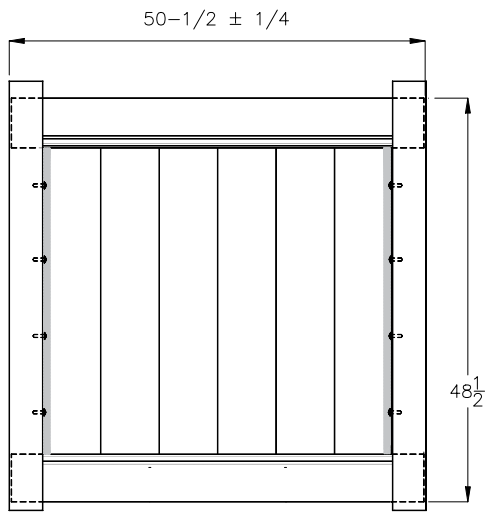

STANDARD | 4' X 8' NEWBURY

SOLID VERTICAL PRIVACY | ELEMENT LX RAIL

DESCRIPTION	WHITE		SAND	
	QTY	SKU	QTY	SKU
4' x 8' Newbury Solid Vertical Privacy Panel (48")		628322		73057942
5" x 5" x 84" Line Post		628339		73057905
5" x 5" x 84" Corner Post		628338		73057903
5" x 5" x 84" End Gate Post		628336		73057904
5" x 5" Pyramid Post Cap		73003093		73003769
5" x 5" Gothic Post Cap		73003094		73003760
5" x 5" New England Post Cap		73045003		73045004
4' x 46" Newbury Solid Vertical Privacy Gate Kit		628914		73057919
4' x 50" Newbury Solid Vertical Privacy Gate		628916		73057925

WALK GATE