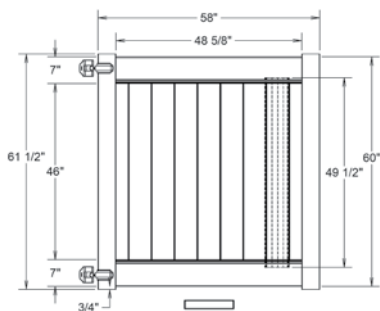

DRIVE GATE

MATERIAL PER SECTION

QTY	ITEM	DIMENSION
2	Decorative Rails	2" x 7" x 94"
15	GlideLock Boards	7/8" x 6" x 49 1/2"
2	U-Channels	46 3/8"

RAIL PROFILE