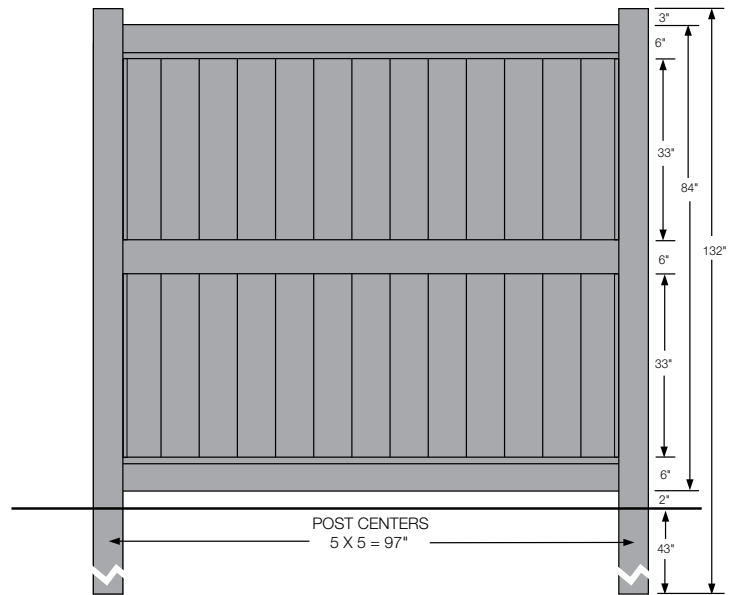

FENCE PANEL

MATERIAL PER SECTION

QTY	ITEM	DIMENSION
1	Molded Mid Rail with Steel	2" x 6" x 95"
2	Deco Top/Bottom Rail with Steel	2" x 6" x 95"

RAIL PROFILE

QTY	ITEM	DIMENSION
13	T&G Boards	7/8" x 7" x 35 7/8"
6	Lock Rings	2"
2	End Channel	7/8" x 1" x 59 7/8"