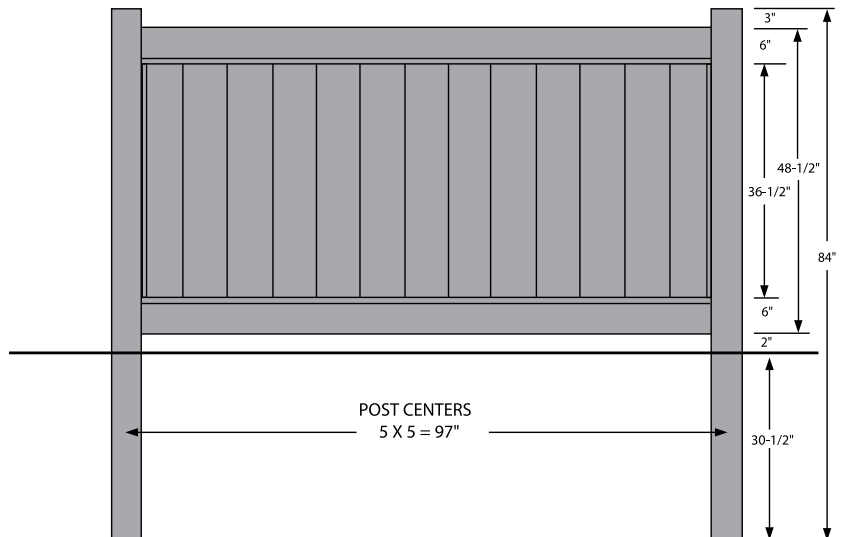

FENCE PANEL

MATERIAL PER SECTION

QTY	ITEM	DIMENSION
1	Steel Reinforced Channel Deco	95" x 2" x 6"
1	Top/Bottom Rail with Steel	2" x 6" x 95"
4	Lock Rings	N/A

RAIL PROFILE

QTY	ITEM	DIMENSION
13	T&G Boards	7/8" x 7" x 39 1/4"
2	End Channel	7/8" x 1" x 47 7/8"