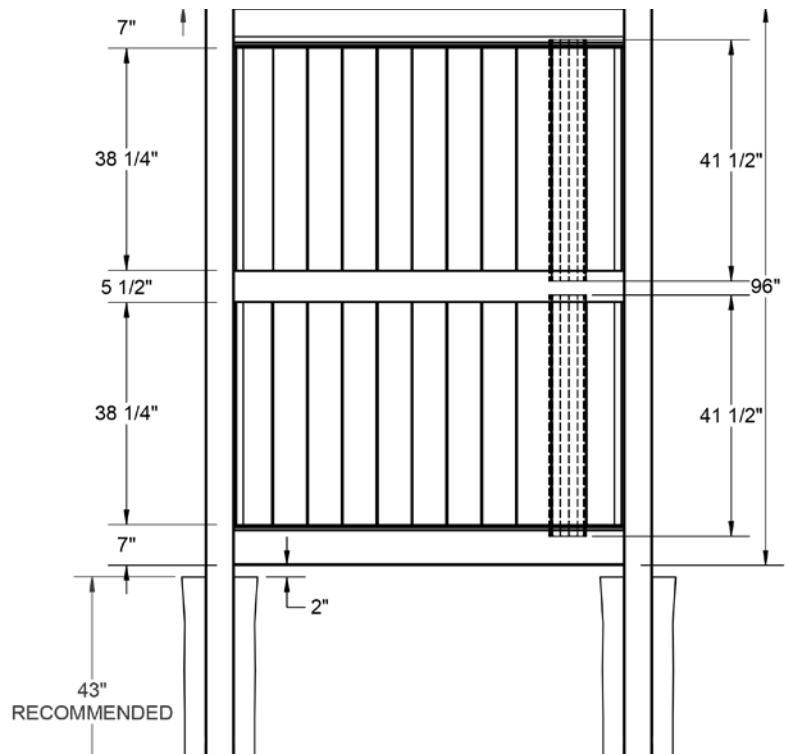

FENCE PANEL