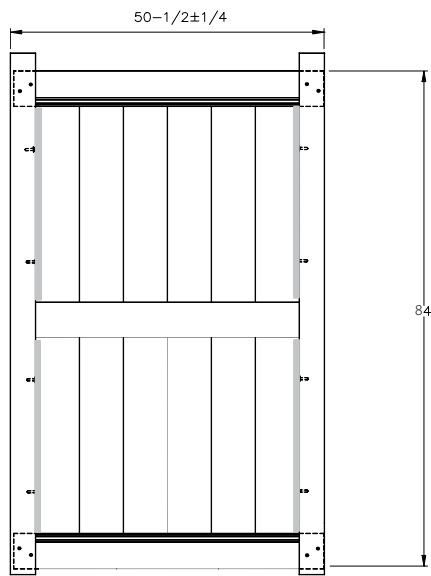

STANDARD | 7' X 8' NEWBURY

SOLID VERTICAL PRIVACY | ELEMENT LX RAIL

DESCRIPTION	WHITE		SAND		CLAY	
	QTY	SKU	QTY	SKU	QTY	SKU
7' x 8' Newbury Solid Vertical Privacy Panel (84"H)		641884		73057715		73057716
5 x 5 x 132" Line Post		630045		73057691		73057692
5 x 5 x 132" Corner Post		630043		73057687		73057688
5 x 5 x 132" End Post		630047		73057689		73057690
5" x 5" Pyramid Post Cap		73003093		73003769		73054107
5" x 5" Gothic Post Cap		73003094		73003760		73024885
5" x 5" New England Post Cap		73045003		73045004		73054108
7' Newbury Solid Vertical Privacy Gate Kit		628944		73057705		73057706
7' x 50" Newbury Solid Vertical Privacy Drive Gate		641894		73057709		73057710

WALK GATE