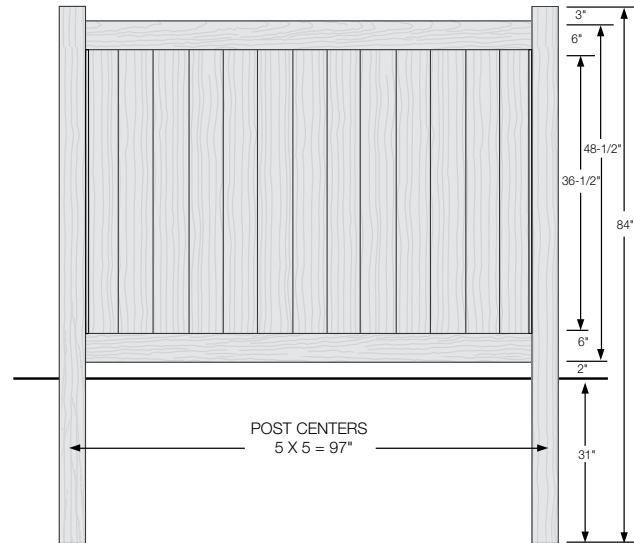

PREMIUM | 4' X 8' NEWBURY

SOLID VERTICAL PRIVACY | ELEMENT PREMIUM LX RAIL

DESCRIPTION	WEATHERED BLEND		SIERRA BLEND		BRAZILIAN BLEND		ARCTIC BLEND	
	QTY	SKU	QTY	SKU	QTY	SKU	QTY	SKU
4' x 8' Newbury Solid Vertical Privacy Panel (48"H)		630352		630259		630499		630316
5" x 5" x 84" Corner Post		630375		630254		630522		630339
5" x 5" x 84" Line Post		630376		630255		630523		630340
5" x 5" x 84" End Post		630377		630256		630524		630341
5" x 5" Flat Top Post Cap		410869		410868		410865		410863
5" x 5" New England Post Cap		410880		410879		410875		410872
4' Newbury Solid Vertical Privacy Gate Kit		630355		630253		630502		630319
4' x 50" Newbury Solid Vertical Privacy Gate		630358		630260		630505		630322

WALK GATE

FENCE PANEL

MATERIAL PER SECTION

RAIL PROFILE

QTY	ITEM	DIMENSION
2	Steel Reinforced Channel	2" x 6" x 95"
4	Lock Rings	N/A

QTY	ITEM	DIMENSION
13	T&G Boards	7/8" x 7" x 39 1/4"
2	End Channel	7/8" x 1" x 47 7/8"