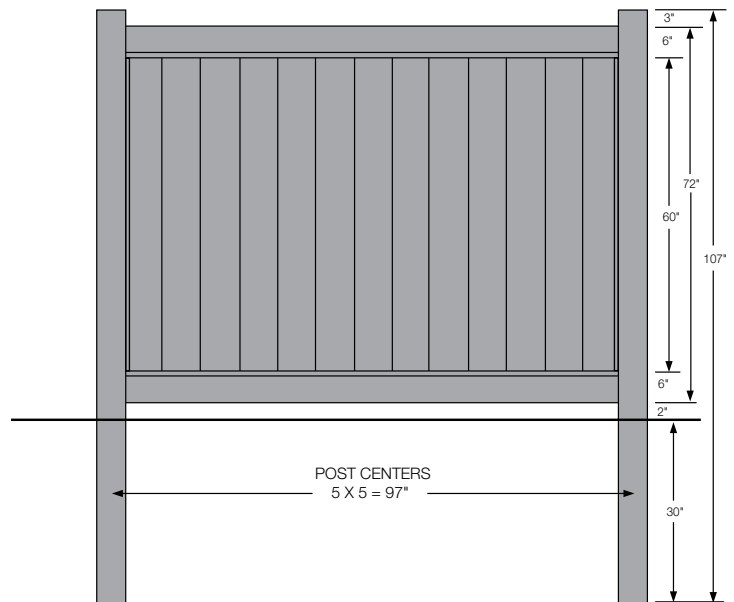

FENCE PANEL

MATERIAL PER SECTION

QTY	ITEM	DIMENSION
1	Steel Reinforced Channel Deco	2" x 6" x 95"
1	Deco Top/Bottom Rail with Steel	2" x 6" x 95"
4	Lock Rings	2"

RAIL PROFILE

QTY	ITEM	DIMENSION
13	Fence Fill Kit T&G	7/8" x 7" x 62¾"
2	End Channel	7/8" x 1" x 59¾"