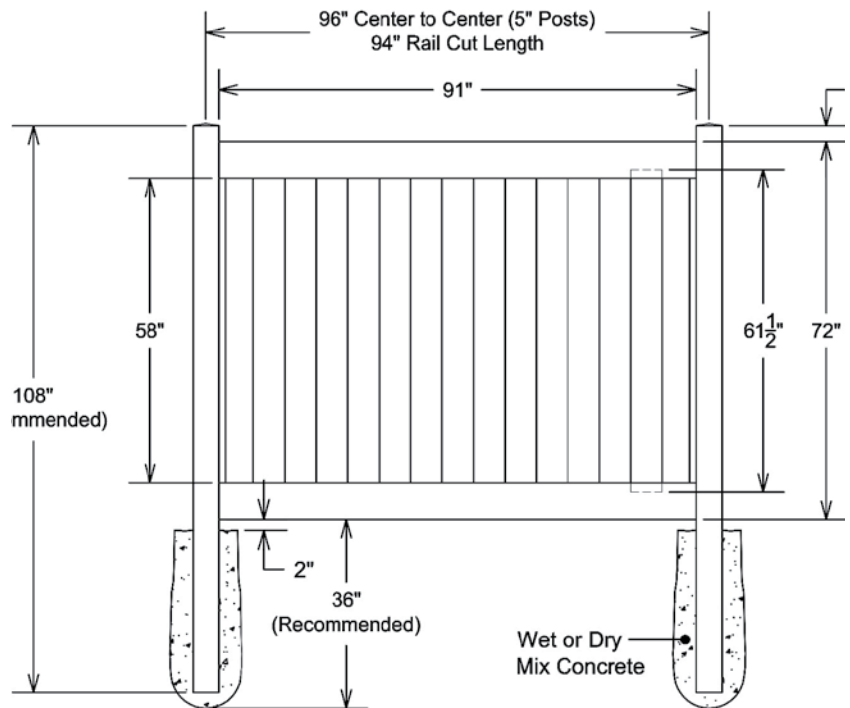

FENCE PANEL