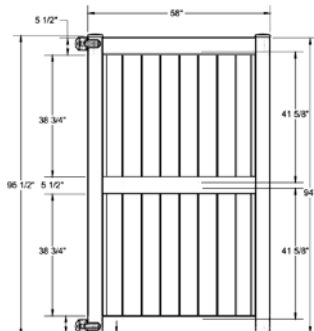

DRIVE GATE

MATERIAL PER SECTION

QTY	ITEM	DIMENSION
2	Rail	1 3/4" x 5.47" x 70"
1	Double Slit	1 1/2" x 5 1/2" x 70"
22	T&G Boards	7/8" X 6' X 41 5/8"
4	U-Channels	39 5/8"

RAIL PROFILE

ELEMENT SIGNATURE
1 3/4" X 5 1/2"