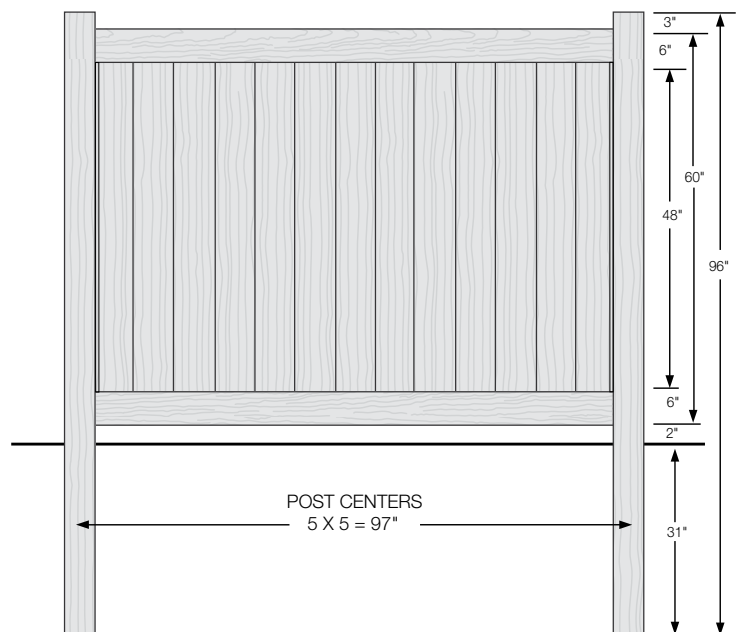

PREMIUM | 5' X 8' NEWBURY

SOLID VERTICAL PRIVACY | ELEMENT PREMIUM LX RAIL

DESCRIPTION	WEATHERED BLEND		SIERRA BLEND		BRAZILIAN BLEND		ARCTIC BLEND	
	QTY	SKU	QTY	SKU	QTY	SKU	QTY	SKU
5' x 8' Newbury Solid Vertical Privacy Panel (60"H)		630353		630199		630500		630317
5" x 5" x 96" Corner Post		630371		630201		630518		630335
5" x 5" x 96" Line Post		630372		630202		630519		630336
5" x 5" x 96" End Post		630373		630203		630520		630337
5" x 5" Flat Top Post Cap		410869		410868		410865		410863
5" x 5" New England Post Cap		410880		410879		410875		410872
5' Newbury Solid Vertical Privacy Gate Kit		630356		630211		630503		630320
5' x 36½" Newbury Solid Vertical Privacy Gate		630439		630438		630615		630436
5' x 50" Newbury Solid Vertical Privacy Gate		630359		630213		630506		630323
5 x 64¼" Newbury Solid Vertical Privacy Gate		630443		630442		630616		630440

WALK GATE

FENCE PANEL

MATERIAL PER SECTION

RAIL PROFILE

QTY	ITEM	DIMENSION
2	Steel Reinforced Channel	2" x 6" x 95"
4	Lock Rings	N/A

QTY	ITEM	DIMENSION
13	T&G Boards	7/8" x 7" x 50¾"
2	End Channel	7/8" x 1" x 47 7/8"