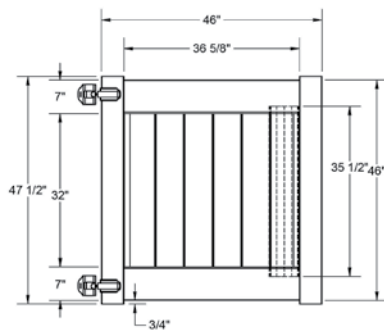

STANDARD | 4' X 8' NEWBURY

SOLID VERTICAL PRIVACY | ELEMENT RESERVE RAIL

DESCRIPTION	WHITE		SAND		CLAY		GRAY	
	QTY	SKU	QTY	SKU	QTY	SKU	QTY	SKU
4' x 8' Newbury Solid Vertical Privacy Panel (46"H)		73049177		73049178		73054039		73054818
5" x 5" x 84" Line Post (QS)		73014896		73014899		73054036		73054819
5" x 5" x 84" Corner Post (QS)		73014898		73024001		73054037		73054820
5" x 5" x 84" End Post (QQ)		73014897		73024000		73054038		73054821
5" x 5" Pyramid Post Cap		73003093		73003769		73054107		73053068
5" x 5" Gothic Post Cap		73003094		73003760		73024885		N/A
5" x 5" New England Post Cap		73045003		73045004		73054108		73053093
4' x 46" Newbury Solid Vertical Privacy Walk Gate		73050006		73050008		73054032		73054822
4' x 58" Newbury Solid Vertical Privacy Drive Gate		73050007		73050009		73054033		73054823
5" x 5" x 82" Gate Post Insert						73003718		

QS QuickShip available in White and Sand only. Applies to: Fence Panels; Line, Corner, End and Gate Posts; and 4' and 5' Wide Gates.

WALK GATE