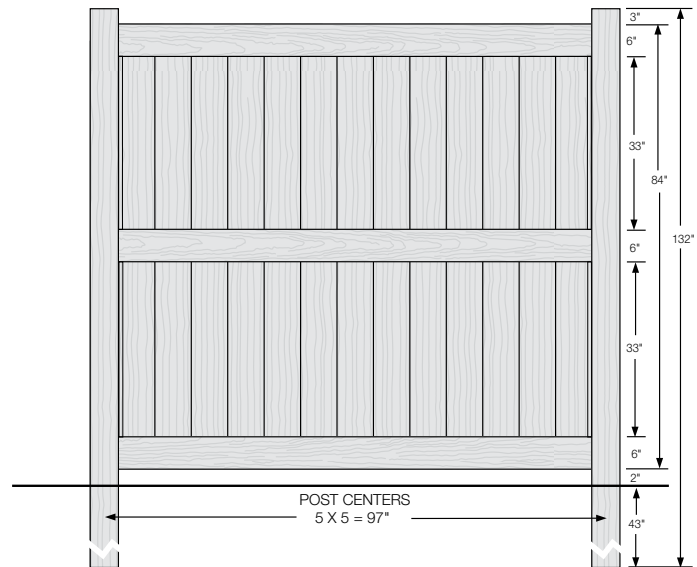

FENCE PANEL

MATERIAL PER SECTION

QTY	ITEM	DIMENSION
1	Molded Mid Rail with Steel	2" x 6" x 95"
2	Top/Bottom Rail with Steel	2" x 6" x 95"
6	Lock Rings	N/A

RAIL PROFILE

QTY	ITEM	DIMENSION
26	T&G Boards	7/8" x 7" x 35 7/8"
2	End Channel	7/8" x 1" x 47 7/8"