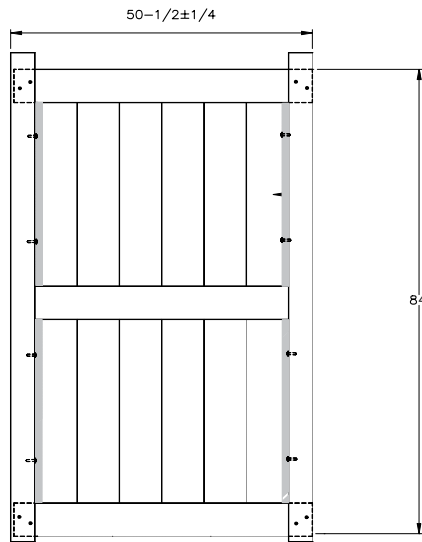

PREMIUM | 7' X 8' NEWBURY

SOLID VERTICAL PRIVACY | ELEMENT PREMIUM LX RAIL

DESCRIPTION	WEATHERED BLEND		SIERRA BLEND		BRAZILIAN BLEND		ARCTIC BLEND	
	QTY	SKU	QTY	SKU	QTY	SKU	QTY	SKU
7' x 8' Newbury Solid Vertical Privacy Panel (84"H)		641955		641952		641956		641954
5" x 5" x 132" Corner Post		630989		630988		630751		630986
5" x 5" x 132" Line Post		630993		630992		630752		630990
5" x 5" x 132" End Post		630997		630996		630753		630994
5" x 5" Flat Top Post Cap		410869		410868		410865		410863
5" x 5" New England Post Cap		410880		410879		410875		410872
7' Newbury Solid Vertical Privacy Gate Kit		630596		630266		630744		630585
7' x 50" Newbury Solid Vertical Privacy Gate		641929		641926		641924		641922

WALK GATE