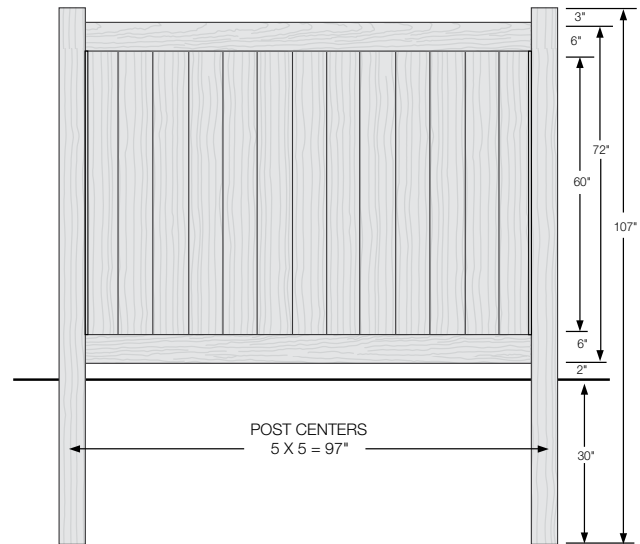

PREMIUM | 6' X 8' NEWBURY

SOLID VERTICAL PRIVACY | ELEMENT PREMIUM LX RAIL

DESCRIPTION	WEATHERED BLEND		SIERRA BLEND		BRAZILIAN BLEND		ARCTIC BLEND	
	QTY	SKU	QTY	SKU	QTY	SKU	QTY	SKU
6' x 8' Newbury Solid Vertical Privacy Panel (60"H)		630354		630200		630501		630318
5" x 5" x 107" Corner Post		630367		642180		630514		630331
5" x 5" x 107" Line Post		630368		642181		630515		630332
5" x 5" x 107" End Post		630369		642182		630516		630333
5" x 5" Flat Top Post Cap		410869		410868		410865		410863
5" x 5" New England Post Cap		410880		410879		410875		410872
6' Newbury Solid Vertical Privacy Gate Kit		630357		630212		630504		630321
6' x 36½" Newbury Solid Vertical Privacy Gate		630447		630446		630617		630444
6' x 50" Newbury Solid Vertical Privacy Gate		630360		630214		630507		630324
6' x 64¾" Newbury Solid Vertical Privacy Gate		630451		630450		630618		630448

WALK GATE

FENCE PANEL

MATERIAL PER SECTION

QTY	ITEM	DIMENSION
2	Steel Reinforced Channel	2" x 6" x 95"
4	Lock Rings	N/A

RAIL PROFILE

QTY	ITEM	DIMENSION
13	T&G Boards	7/8" x 7" x 62¾"
2	End Channel	7/8" x 1" x 59¾"