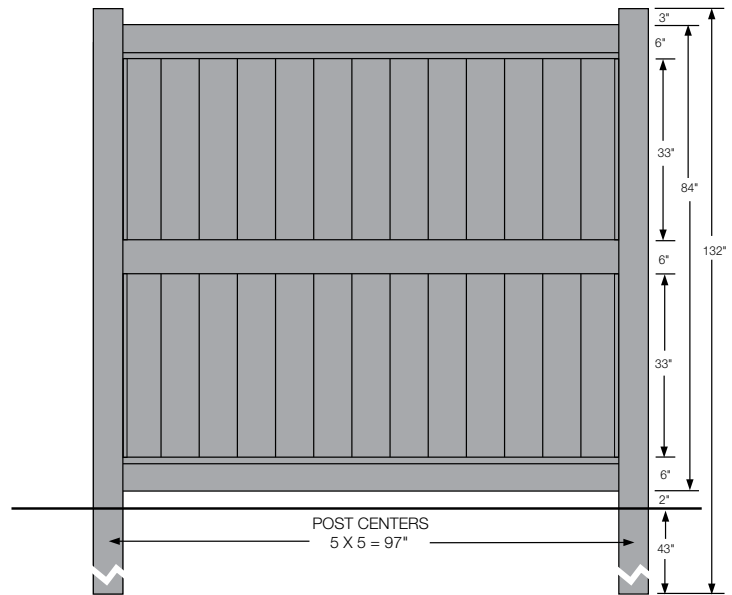

FENCE PANEL

MATERIAL PER SECTION

QTY	ITEM	DIMENSION
1	Molded Mid Rail with Steel	2" x 6" x 95"
2	Deco Top/Bottom Rail with Steel	2" x 6" x 95"
13	T&G Boards	7/8" x 7" x 41 1/8"
6	Lock Rings	2"
2	End Channel	7/8" x 1" x 59 7/8"

RAIL PROFILE