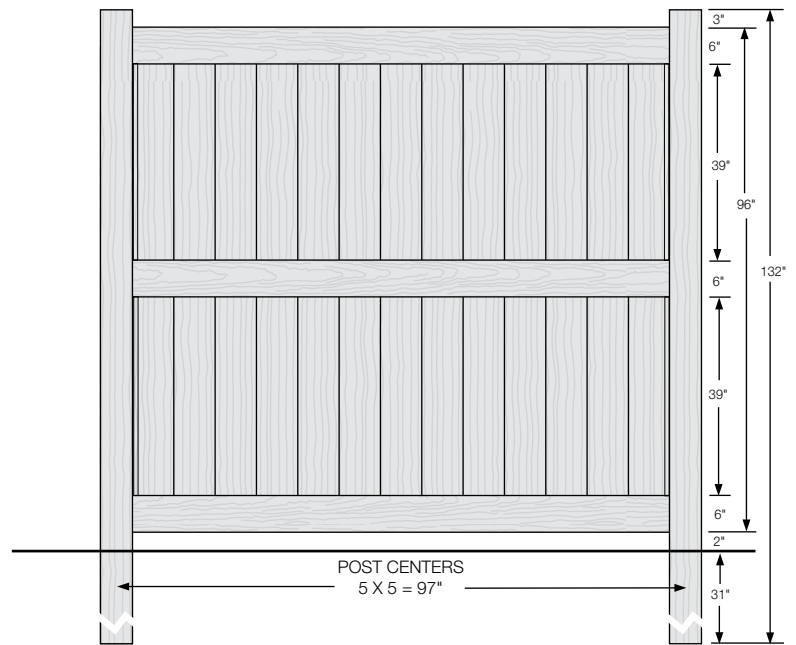

FENCE PANEL

MATERIAL PER SECTION

QTY	ITEM	DIMENSION
1	Molded Mid Rail with Steel	2" x 6" x 95"
2	Top/Bottom Rail with Steel	2" x 6" x 95"
6	Lock Rings	N/A

RAIL PROFILE

QTY	ITEM	DIMENSION
13	T&G Boards	$7/8$" x 7" x $41/8$"
2	End Channel	$7/8$" x 1" x $47/8$"