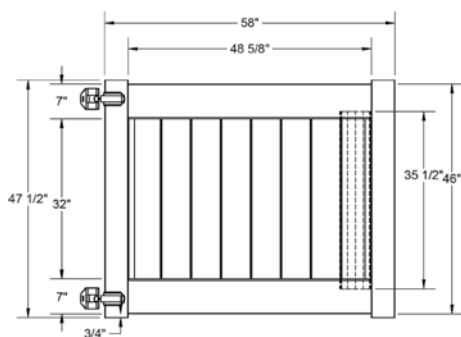

DRIVE GATE

MATERIAL PER SECTION

QTY	ITEM	DIMENSION
2	Rails	1 3/4" x 7" x 94"
15	GlideLock Boards	7/8" x 6" x 35 1/2"
2	U-Channels	32 1/2"

RAIL PROFILE