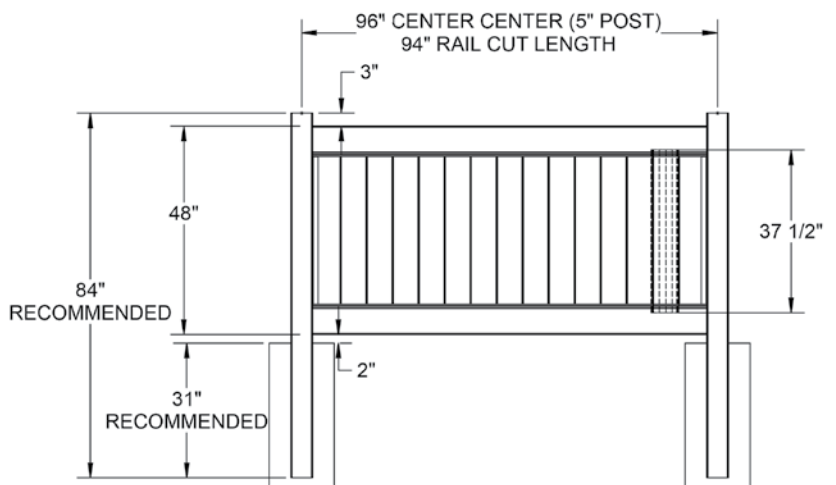

FENCE PANEL