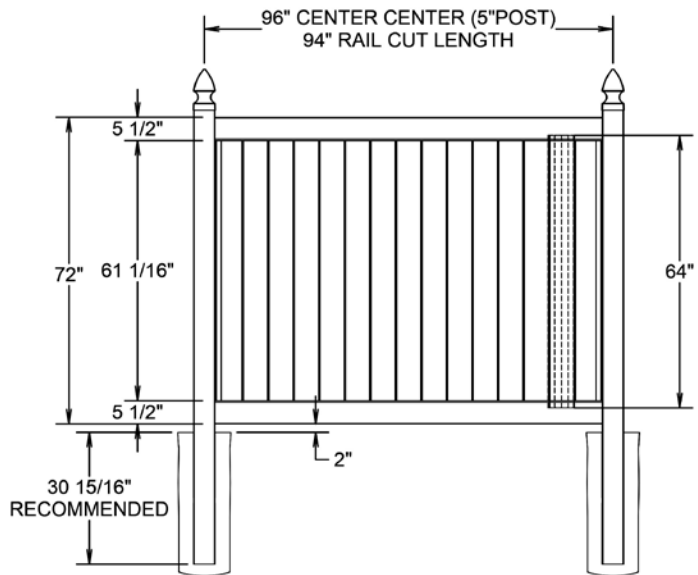

FENCE PANEL