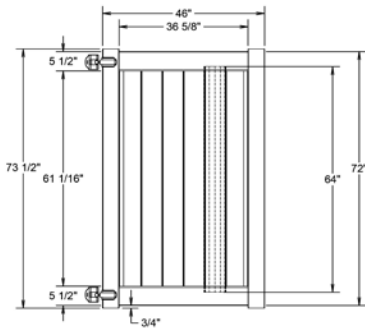

SELECT | 6' X 8' NEWBURY

SOLID VERTICAL PRIVACY | ELEMENT SIGNATURE RAIL

DESCRIPTION	WEATHERED ASPEN		MESQUITE		COASTAL CEDAR		CYPRESS	
	QTY	SKU	QTY	SKU	QTY	SKU	QTY	SKU
6' x 8' Newbury Solid Vertical Privacy Panel (72")		73058039		73058083		73056846		73043089
5" x 5" x 80" Line Post (DF)		73058061		7305885		73056890		73047058
5" x 5" x 96" Line Post (DF)		N/A		N/A		73056891		N/A
5" x 5" x 108" Line Post (DF)		73058036		73058060		73056873		73043900
5" x 5" x 80" Corner Post (DF)		73058232		73058231		73058228		73058230
5" x 5" x 96" Corner Post (DF)		N/A		N/A		73056893		N/A
5" x 5" x 108" Corner Post (DF)		73058034		73058058		73056849		73043901
5" x 5" x 80" End Gate Post (DF)		73058040		73058084		73058227		73058229
5" x 5" x 96" End Gate Post (DF)		N/A		N/A		73056892		N/A
5" x 5" x 108" End Gate Post (DF)		73058035		73058059		73056871		73043902
5" x 5" Pyramid Post Cap		73053069		73053065		73042811		73013829
5" x 5" New England Post Cap		73053094		73053091		73045008		73045007
6' x 46" Newbury Solid Vertical Privacy Walk Gate		73058037		73058081		73056847		73043903
6' x 58" Newbury Solid Vertical Privacy Drive Gate		73058038		73058082		73056843		73043904
5" x 5" x 106" Gate Post Insert						73003463		

QS QuickShip available in White only. Applies to: Fence Panels; Line, Corner, End and Gate Posts; and 4' and 5' Wide Gates.

WALK GATE