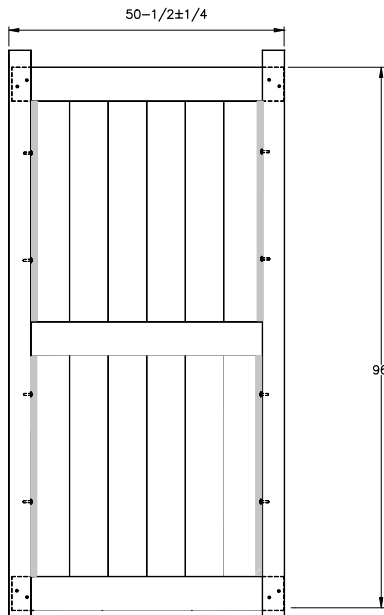

PREMIUM | 8' X 8' NEWBURY

SOLID VERTICAL PRIVACY | ELEMENT PREMIUM LX RAIL

DESCRIPTION	WEATHERED BLEND		SIERRA BLEND		BRAZILIAN BLEND		ARCTIC BLEND	
	QTY	SKU	QTY	SKU	QTY	SKU	QTY	SKU
8' x 8' Newbury Solid Vertical Privacy Panel (96"H)		641963		641960		641964		641962
5" x 5" x 132" Corner Post		631005		631004		630755		631002
5" x 5" x 132" Line Post		631009		631008		630756		631006
5" x 5" x 132" End Post		631013		631012		630757		631010
5" x 5" Flat Top Post Cap		410869		410868		410865		410863
5" x 5" New England Post Cap		410880		410879		410875		410872
8' Newbury Solid Vertical Privacy Gate Kit		630597		630267		630745		630586
8' x 50" Newbury Solid Vertical Privacy Gate		641935		641947		641932		641930

WALK GATE