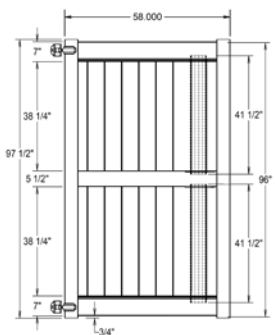

DRIVE GATE

MATERIAL PER SECTION

QTY	ITEM	DIMENSION
2	Decorative Rails	2" x 7" x 94"
15	GlideLock Boards	7/8" x 6" x 61 1/2"
2	U-Channels	7/8" x 1 3/8" x 58.37"

RAIL PROFILE