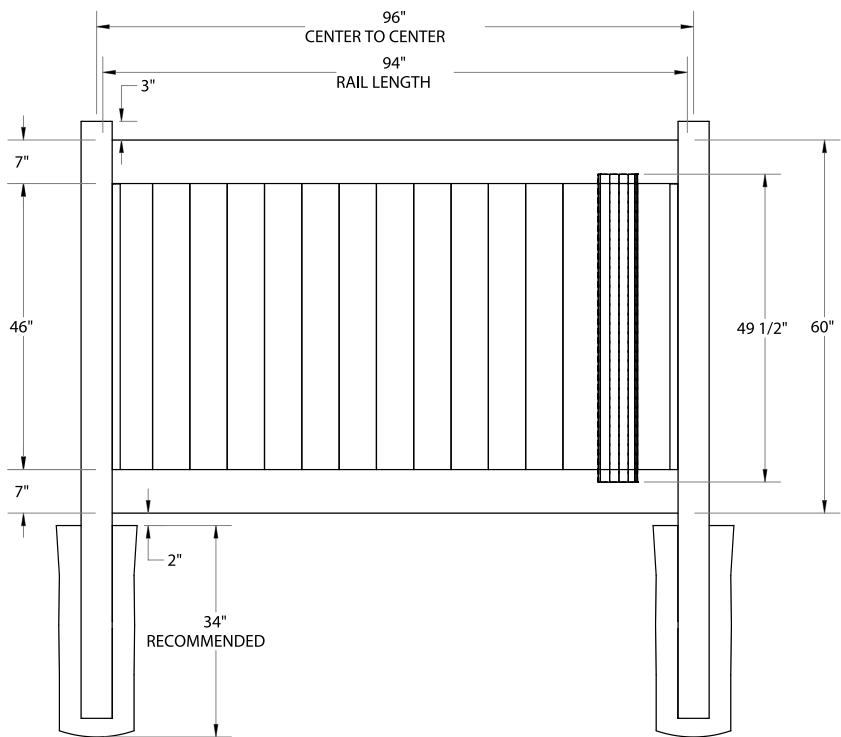

FENCE PANEL