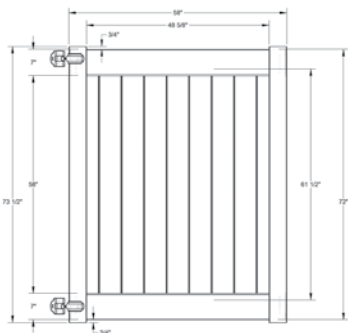

DRIVE GATE

MATERIAL PER SECTION

QTY	ITEM	DIMENSION
2	Rails	1 3/4" x 7" x 94"
15	GlideLock Boards	7/8" x 6" x 61 1/2"
2	U-Channels	7/8" x 1 3/8" x 58 3/8"

RAIL PROFILE

ELEMENT RESERVE
1 1/4" x 7"