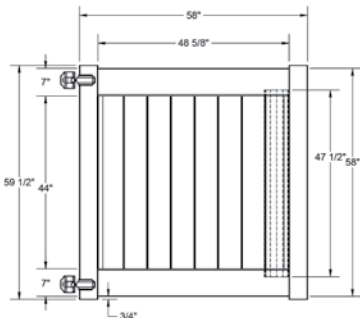

DRIVE GATE

MATERIAL PER SECTION

QTY	ITEM	DIMENSION
2	Rails	1 3/4" x 7" x 94"
15	GlideLock Boards	7/8" x 6" x 47 1/2"
2	U-Channels	45 3/8"

RAIL PROFILE