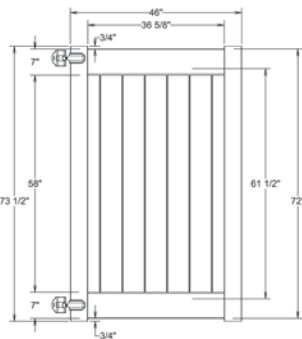

STANDARD | 6' X 8' NEWBURY

SOLID VERTICAL PRIVACY | ELEMENT RESERVE RAIL

DESCRIPTION	WHITE		SAND		CLAY		GRAY	
	QTY	SKU	QTY	SKU	QTY	SKU	QTY	SKU
6' x 8' Newbury Solid Vertical Privacy Panel (72"H)		73014530		73014533		73054321		73054806
5 x 5 x 108" Line Post (QQ)		73013726		73014133		73054016		73054807
5 x 5 x 108" Corner Post (QQ)		73013724		73014131		73054019		73054808
5 x 5 x 108" End Post (QQ)		73013725		73014132		73054015		73054809
5" x 5" Pyramid Post Cap		73003093		73003769		73054107		73053068
5" x 5" Gothic Post Cap		73003094		73003760		73024885		N/A
5" x 5" New England Post Cap		73045003		73045004		73054108		73053093
6' x 46" Newbury Solid Vertical Privacy Walk Gate		73014797		73014799		73054331		73054810
6' x 58" Newbury Solid Vertical Privacy Drive Gate		73014798		73014832		73054332		73054811
5" x 5" x 106" Gate Post Insert						73003463		

QS QuickShip available in White and Sand only. Applies to: Fence Panels; Line, Corner, End and Gate Posts; and 4' and 5' Wide Gates.

WALK GATE