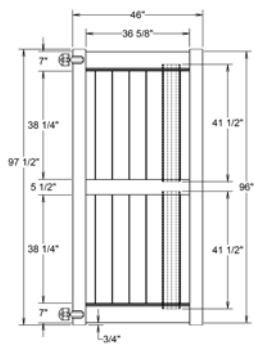

SELECT | 6' X 8' NEWBURY

SOLID VERTICAL PRIVACY | VERTEX GRAND RAIL

DESCRIPTION	WEATHERED ASPEN		MESQUITE		COASTAL CEDAR		CYPRESS	
	QTY	SKU	QTY	SKU	QTY	SKU	QTY	SKU
6' x 8' Newbury Solid Vertical Privacy Panel (72")		73058067		73058091		73056902		73028034
5" x 5" x 108" Line Post (ET)		73058062		73058086		73056917		73028010
5" x 5" x 108" Corner Post (ET)		73058063		73058087		73056918		73028008
5" x 5" x 108" End Gate Post (ET)		73058064		73058088		73056919		73028009
5" x 5" Pyramid Post Cap		73053069		73053065		73042811		73013829
5" x 5" New England Post Cap		73053094		73053091		73045008		73045007
6' x 46" Newbury Solid Vertical Privacy Walk Gate		73058065		73058089		73056900		73025976
6' x 58" Newbury Solid Vertical Privacy Drive Gate		73058066		73058090		73056901		73025990
5" x 5" x 106" Gate Post Insert						73003463		

QS QuickShip available in White only. Applies to: Fence Panels; Line, Corner, End and Gate Posts; and 4' and 5' Wide Gates.

WALK GATE