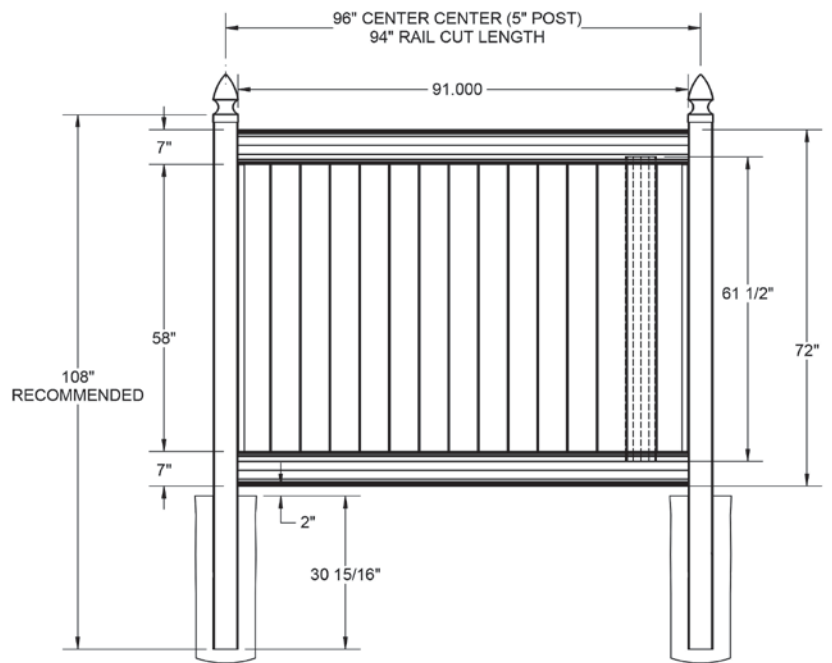

FENCE PANEL