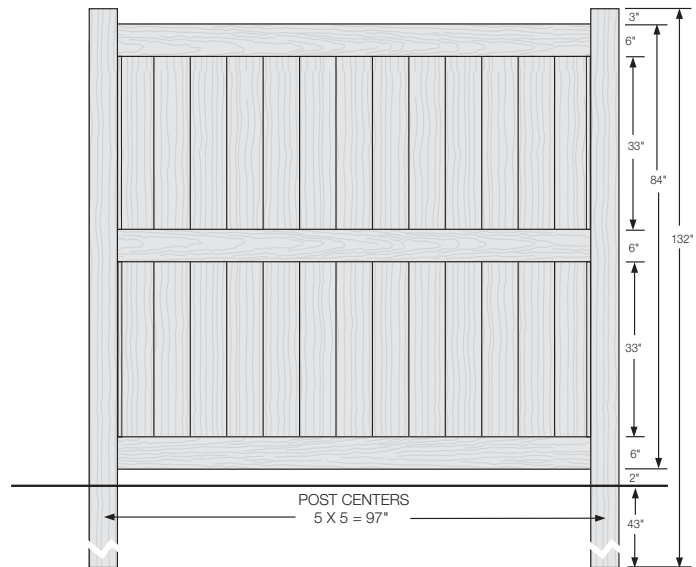

FENCE PANEL

MATERIAL PER SECTION

QTY	ITEM	DIMENSION
1	Molded Mid Rail with Steel	2" x 6" x 95"
2	Top/Bottom Rail with Steel	2" x 6" x 95"
6	Lock Rings	N/A

RAIL PROFILE

QTY	ITEM	DIMENSION
26	T&G Boards	7/8" x 7" x 35 7/8"
2	End Channel	7/8" x 1" x 47 7/8"