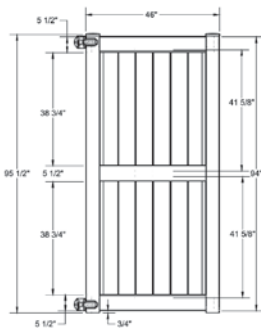

WALK GATE

FENCE PANEL

DRIVE GATE

MATERIAL PER SECTION

QTY	ITEM	DIMENSION
2	Pocket Rail	1½" x 5½" x 95"
6	T&G	⅞" x 11.3" x 62¼"
2	U-Channel	⅞" x 1¼" 59"
1	Rail Stiffener	1¼" x 1.69" x 93"

RAIL PROFILE

ELEMENT BASE
1½" x 5½"

STANDARD | 8' X 6' NEWBURY

SOLID VERTICAL PRIVACY | ELEMENT SIGNATURE RAIL

DESCRIPTION	WHITE		SAND	
	QTY	SKU	QTY	SKU
8' x 6' Newbury Solid Vertical Privacy Panel (94"H) (DB)		73025302		73024961
5" x 5" x 144" Corner Post (DB)		73025304		73024963
5" x 5" x 144" End Post (DB)		73025305		73024964
5" x 5" x 144" Line Post (DB)		73025303		73024962
5" x 5" Pyramid Post Cap		73003093		73003769
5" x 5" Internal Post Cap		73007092		73007093
5" x 5" New England Post Cap		73045003		73045004
8' x 46" Newbury Solid Vertical Privacy Walk Gate		73025306		73024965
8' x 58" Newbury Solid Vertical Privacy Drive Gate		73025307		73024966
5" x 5" x 106" Gate Post Insert			73003463	

qs QuickShip available in White and Sand only. Applies to: Fence Panels; Line, Corner, End and Gate Posts; and 4' and 5' Wide Gates.

WALK GATE

FENCE PANEL

DRIVE GATE

MATERIAL PER SECTION

QTY	ITEM	DIMENSION
2	Rails	1 3/4" x 5.47" x 70"
1	7/8" Double Slit Rail	1 1/2" x 5 1/2" x 70"
15	T&G Boards	7/8" x 6' x 41 1/8"
2	U-Channels	1.02" x 1.379" x 39 3/8"