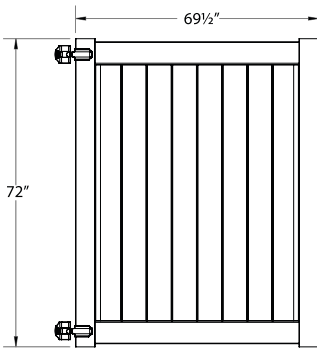

DRIVE GATE

MATERIAL PER SECTION

QTY	ITEM	DIMENSION
2	Rails	1 1/2" x 5 1/2" x 94"
15	Tongue-and Groove Boards	7/8" x 6" x 62 1/4"
2	U-Channels	1.01" x 1.20" x 59"
1	Aluminum Rail Stiffener	1 1/4" X 1 1/8" X 93"

RAIL PROFILE