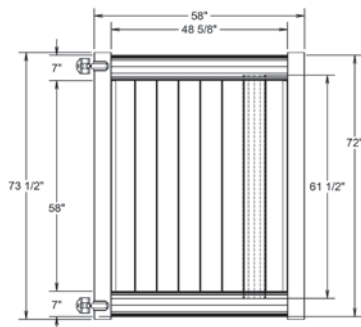

QS QuickShip available in White and Sand only. Applies to: Fence Panels; Line, Corner, End and Gate Posts; and 4' and 5' Wide Gates.

WALK GATE

FENCE PANEL

DRIVE GATE

MATERIAL PER SECTION

QTY	ITEM	DIMENSION
2	Decorative Rails	2" x 7" x 94"
15	T&G Boards	7/8" x 6' x 61 1/2"
2	U-Channels	1.02" x 1.379" x 58 3/8"