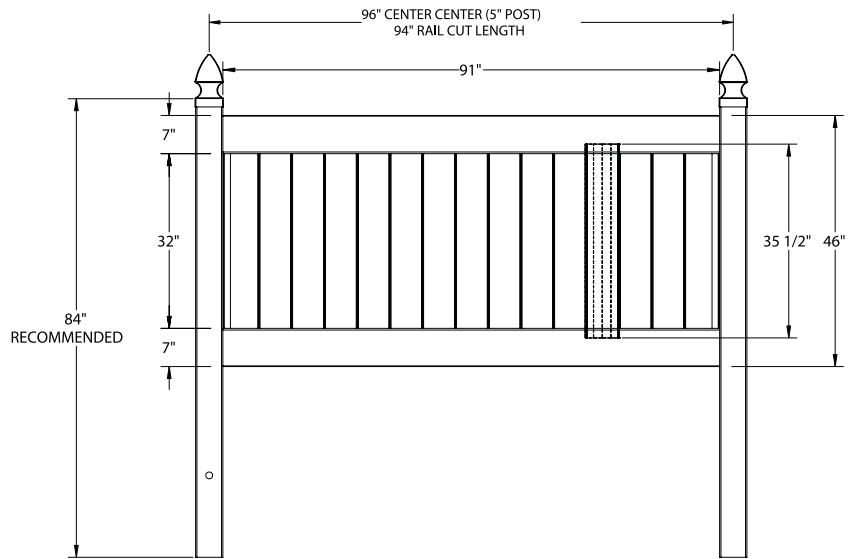

FENCE PANEL