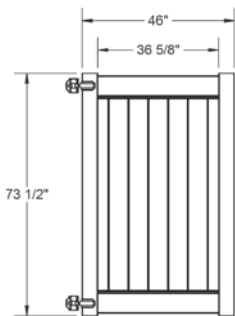

STANDARD | 6' X 8' NEWBURY

SOLID VERTICAL PRIVACY | VERTEX GRAND RAIL

DESCRIPTION	WHITE		SAND		CLAY		GRAY	
	QTY	SKU	QTY	SKU	QTY	SKU	QTY	SKU
6' x 8' Newbury Solid Vertical Privacy Panel (72"H) (ET)		73028041		73028032		73053892		73055363
5' x 5" x 80" Line Post (ET)		73047063		N/A		N/A		N/A
5' x 5" x 80" Corner Post (ET)		73058234		N/A		N/A		N/A
5' x 5" x 80" End Post (ET)		73058233		N/A		N/A		N/A
5' x 5" x 108" Line Post (ET)		73025999		73028002		73053887		73055364
5' x 5" x 108" Corner Post (ET)		73028000		73028003		73053885		73055365
5' x 5" x 108" End Post (ET)		73028001		73028004		73053886		73055366
5' x 5" x 108" .150W Line Post (ET)		73060102		73060105		N/A		N/A
5' x 5" x 108" .150W Corner Post (ET)		73060103		73060106		N/A		N/A
5' x 5" x 108" .150W End Post (ET)		73060104		73060107		N/A		N/A
5" x 5" Pyramid Post Cap		73003093		73003769		73054107		73053068
5" x 5" Internal Post Cap		73007092		73007093		73024884		N/A
5" x 5" New England Post Cap		73045003		73045004		73054108		73053093
6' x 46" Newbury Solid Vertical Privacy Walk Gate		73025969		73025971		73054202		73055367
6' x 58" Newbury Solid Vertical Privacy Drive Gate		73025970		73025973		73054203		73055368
5" x 5" x 106" Gate Post Insert						73003463		

QS QuickShip available in White and Sand only. Applies to: Fence Panels; Line, Corner, End and Gate Posts; and 4' and 5' Wide Gates.

WALK GATE