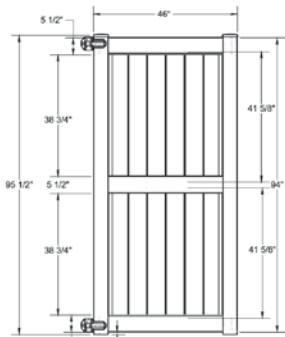

SELECT | 8' X 6' NEWBURY

SOLID VERTICAL PRIVACY | ELEMENT SIGNATURE RAIL

DESCRIPTION	COASTAL CEDAR		CYPRESS	
	QTY	SKU	QTY	SKU
8' x 6' Newbury Solid Vertical Privacy Panel (94") (DB)		73056911		73055351
5" x 5" x 144" Line Post (DB)		73056912		73055352
5" x 5" x 144" Corner Post (DB)		73056913		73055353
5" x 5" x 144" End Gate Post (DB)		73056914		73055354
5" x 5" Pyramid Post Cap		73013829		73013829
5" x 5" New England Post Cap		73045007		73045008
8' x 46" Newbury Solid Vertical Privacy Walk Gate		73056915		73055355
8' x 58" Newbury Solid Vertical Privacy Drive Gate		73056916		73055356
5" x 5" x 106" Gate Post Insert				73003463

qs QuickShip available in White only. Applies to: Fence Panels; Line, Corner, End and Gate Posts; and 4' and 5' Wide Gates.

WALK GATE