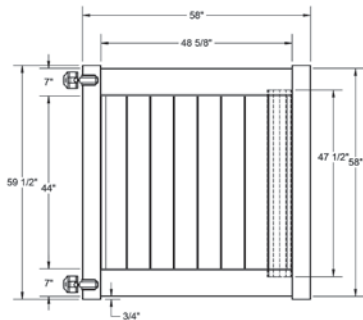

QS QuickShip available in White and Sand only. Applies to: Fence Panels; Line, Corner, End and Gate Posts; and 4' and 5' Wide Gates.

WALK GATE

FENCE PANEL

DRIVE GATE

MATERIAL PER SECTION

QTY	ITEM	DIMENSION
2	Rails	1 3/4" x 7" x 94"
15	T&G Boards	7/8" x 6' x 47 1/2"
2	U-Channels	2" x 1.379" x 45 3/8"