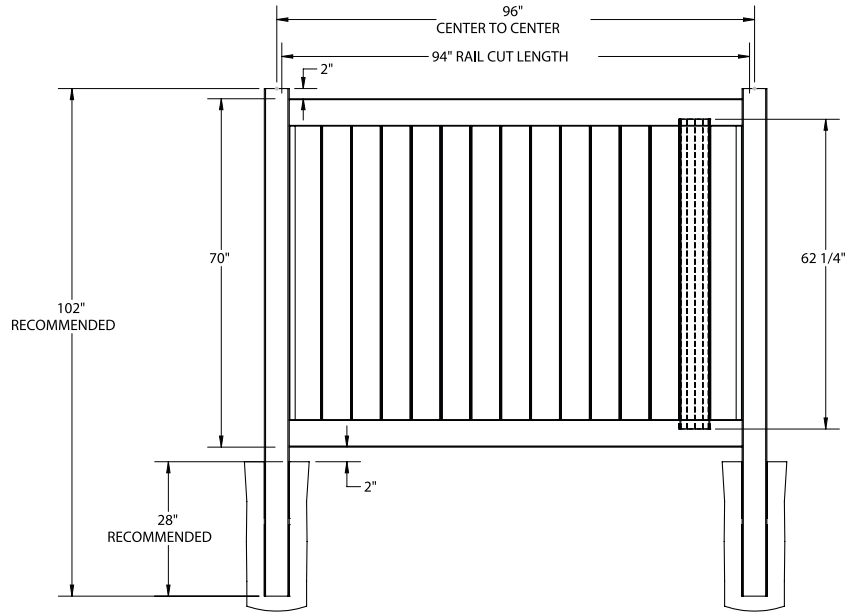

FENCE PANEL