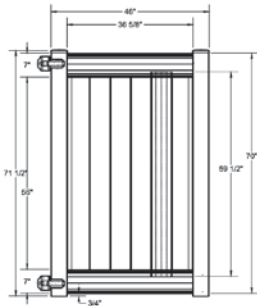

STANDARD | 6' X 8' NEWBURY

SOLID VERTICAL PRIVACY | APEX RAIL

DESCRIPTION	WHITE		SAND		CLAY	
	QTY	SKU	QTY	SKU	QTY	SKU
6' x 6' Newbury Solid Vertical Privacy Panel (70"H) (LG)		73025329		73025330		73053948
5' x 5" x 78" Line Post (LG)		73044534		N/A		N/A
5' x 5" x 78" Corner Post (LG)		73058244		73058246		73058248
5' x 5" x 78" End Post (LG)		73058243		73058245		73058247
5'x 5" x 108" Line Post (LG)		73025175		73025193		73053944
5'x 5" x 108" Corner Post (LG)		73025176		73025195		73053945
5' x 5" x 108" End Post (LG)		73025177		73025194		73053946
5" x 5" Pyramid Post Cap		73003093		73003769		73054107
5" x 5" Internal Post Cap		73007092		73007093		73024884
5" x 5" New England Post Cap		73045003		73045004		73054108
6' x 46" Newbury Solid Vertical Privacy Walk Gate		73025332		73025333		73053942
6' x 58" Newbury Solid Vertical Privacy Drive Gate		73025335		73025336		73053943
5" x 5" x 106" Gate Post Insert				73003463		

QS QuickShip available in White and Sand only. Applies to: Fence Panels; Line, Corner, End and Gate Posts; and 4' and 5' Wide Gates.

WALK GATE