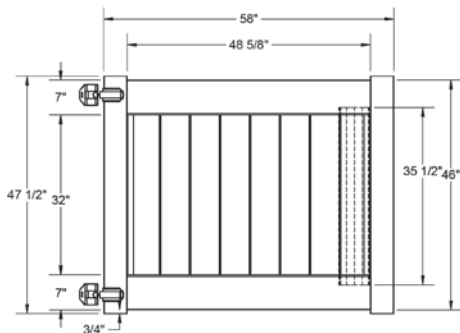

QS QuickShip available in White and Sand only. Applies to: Fence Panels; Line, Corner, End and Gate Posts; and 4' and 5' Wide Gates.

WALK GATE

FENCE PANEL

DRIVE GATE

MATERIAL PER SECTION

QTY	ITEM	DIMENSION
2	Rails	1 3/4" x 7" x 94"
15	T&G Boards	7/8" x 6' x 38"
2	U-Channels	35 1/8"