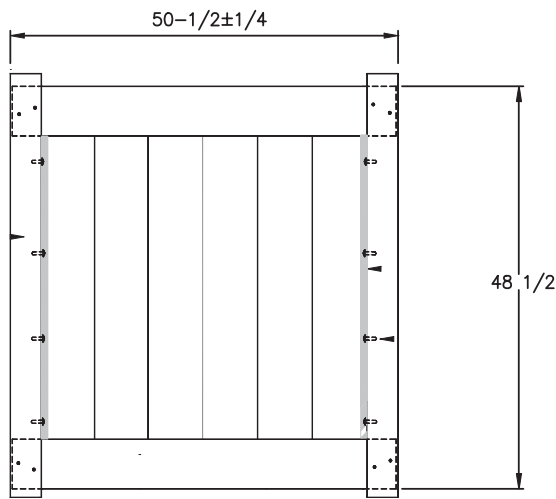

PREMIUM | 4' X 8' NEWBURY

SOLID VERTICAL PRIVACY | ELEMENT LX PREMIUM RAIL

DESCRIPTION	WEATHERED BLEND		SIERRA BLEND		BRAZILIAN BLEND		ARCTIC BLEND	
	QTY	SKU	QTY	SKU	QTY	SKU	QTY	SKU
4' x 8' Newbury Solid Vertical Privacy Panel (48"H)		630352		630259		630499		630316
5" x 5" x 84" Corner Post		630375		630254		630522		630339
5" x 5" x 84" Line Post		630376		630255		630523		630340
5" x 5" x 84" End Post		630377		630256		630524		630341
5" x 5" Pyramid Post Cap		410869		410868		410865		410863
5" x 5" New England Post Cap		410880		410879		410875		410872
4' Newbury Solid Vertical Privacy Gate Kit		630355		630253		630502		630319
4' x 50½" Newbury Solid Vertical Privacy Gate		630358		630260		630505		630322
Gate Extension Kit (Builds up to 70" Gate)*						629133		
5" x 5" x 94" Gate Post Insert						404781		

*Gate kit must also be ordered

WALK GATE

FENCE PANEL

MATERIAL PER SECTION

QTY	ITEM	DIMENSION
2	Rails	2" x 6" x 95"
4	Lock Rings	N/A
2	Steel Stiffeners	92"

RAIL PROFILE

QTY	ITEM	DIMENSION
13	T&G Boards	7/8" x 7" x 39¼"
2	End Channel	7/8" x 1" x 47¾"