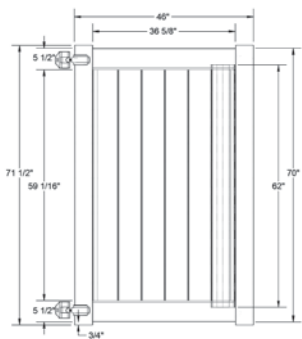

QS QuickShip available in White and Sand only. Applies to: Fence Panels; Line, Corner, End and Gate Posts; and 4' and 5' Wide Gates.

WALK GATE

FENCE PANEL

DRIVE GATE

MATERIAL PER SECTION

QTY	ITEM	DIMENSION
2	Rails	1 3/4" x 7" x 94"
15	T&G Boards	7/8" x 6' x 62"
2	U-Channels	1.02" x 1.379" x 59 1/2"
1	Aluminum Rail Stiffener	1.54" x 1.60" x 93"

RAIL PROFILE

ELEMENT SIGNATURE
1 3/4" X 5 1/2"

STANDARD | 6' X 8' NEWBURY

SOLID PRIVACY | ELEMENT BASE RAIL

DESCRIPTION	WHITE		SAND	
	QTY	SKU	QTY	SKU
6' x 8' Newbury Solid Privacy Panel (70"H) (ZH)		73055480		73055481
5" x 5" x 96" Line Post (ZH)		73051891		73051852
5" x 5" x 96" Corner Post (ZH)		73051888		73051849
5" x 5" x 96" End Post (ZH)		73051889		73051850
5" x 5" x 108" Line Post (ZH)		73051870		73051819
5" x 5" x 108" Corner Post (ZH)		73051866		73051817
5" x 5" x 108" End Post (ZH)		73051868		73051818
5" x 5" Pyramid Post Cap		73003093		73003769
5" x 5" Gothic Post Cap		73003094		73003760
5" x 5" New England Post Cap		73045003		73045004
6" x 46" Newbury Solid Privacy Walk Gate		73025125		73025131
6" x 58" Newbury Solid Drive Privacy Gate		73025126		73025132
5" x 5" x 106" Gate Post Insert				73003463

WALK GATE

FENCE PANEL

DRIVE GATE

MATERIAL PER SECTION

QTY	ITEM	DIMENSION
2	Rails w/ Lock Tabs	1½" x 5½" x 95"
15	T&G	⅞" x 6" x 62¼"
2	U-Channel	1.01" x 1.20" x 59"
1	Aluminum Rail Stiffener	1¼" x 1⅞" x 93"