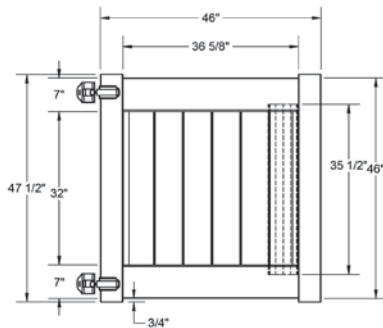

STANDARD | 4' X 8' NEWBURY

SOLID VERTICAL PRIVACY | ELEMENT RESERVE RAIL

DESCRIPTION	WHITE	
	QTY	SKU
4' x 8' Newbury Solid Vertical Privacy Panel (46"H) (QS)		73014719
5" x 5" x 84" Line Post (QS)		73014896
5" x 5" x 84" Corner Post (QS)		73014898
5" x 5" x 84" End Post (QS)		73014897
5" x 5" Pyramid Post Cap		73003093
5" x 5" Internal Post Cap		73007092
5" x 5" New England Post Cap		73045003
4' x 46" Newbury Solid Vertical Privacy Walk Gate		73025006
4' x 58" Newbury Solid Vertical Privacy Drive Gate		73025007
5" x 5" x 82" Gate Post Insert		73003718

QS QuickShip available in White and Sand only. Applies to: Fence Panels; Line, Corner, End and Gate Posts; and 4' and 5' Wide Gates.

WALK GATE