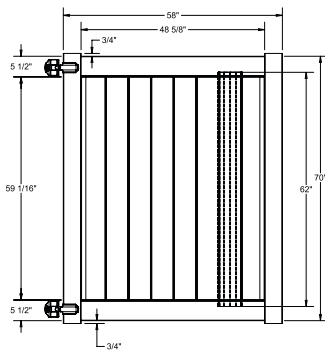

Note: Gates uses 6" T&G for Coastal Cedar, Mesquite, and Weathered Aspen.

WALK GATE

FENCE PANEL

DRIVE GATE

MATERIAL PER SECTION

QTY	ITEM	DIMENSION
2	Pocket Rail	1 1/2" x 5 1/2" x 95"
6	T&G	7/8" x 11.3" x 62 1/4"
2	U-Channel	7/8" x 1 1/4" x 59"
1	Rail Stiffener	1 1/4" x 1.69" x 93"