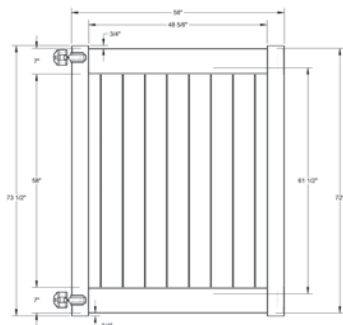

QS QuickShip available in White and Sand only. Applies to: Fence Panels; Line, Corner, End and Gate Posts; and 4' and 5' Wide Gates.

WALK GATE

FENCE PANEL

DRIVE GATE

MATERIAL PER SECTION

QTY	ITEM	DIMENSION
2	Rails	1 3/4" x 7" x 94"
15	T&G Boards	7/8" x 6' x 61 1/2"
2	U-Channels	1.02" x 1.379" x 57 3/8"