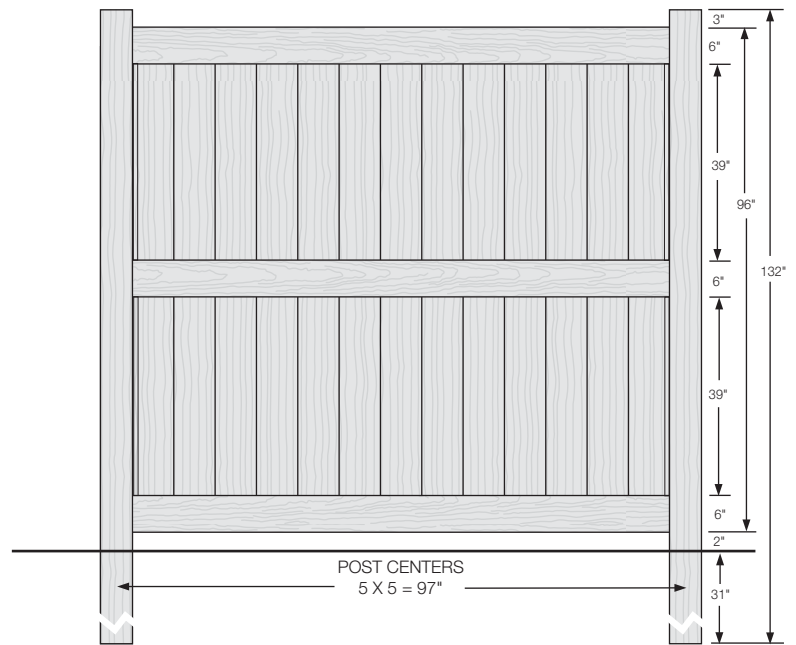

FENCE PANEL

MATERIAL PER SECTION

QTY	ITEM	DIMENSION
1	Molded Mid Rail with Steel	2" x 6" x 95"
2	Top/Bottom Rail with Steel	2" x 6" x 95"
6	Lock Rings	N/A

RAIL PROFILE

QTY	ITEM	DIMENSION
13	T&G Boards	7/8" x 7" x 41 7/8"
2	End Channel	7/8" x 1" x 47 7/8"

ELEMENT LX PREMIUM
2" x 6"