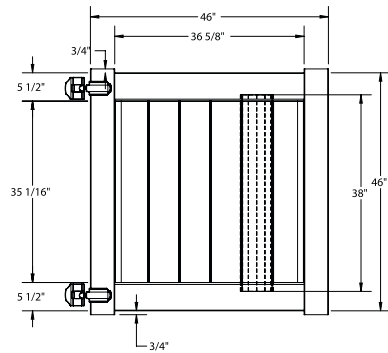

STANDARD | 4' X 8' NEWBURY

SOLID VERTICAL PRIVACY | ELEMENT SIGNATURE RAIL

DESCRIPTION	WHITE	
	QTY	SKU
4' x 8' Newbury Solid Vertical Privacy Panel (46"H) (ZB)		73014723
5" x 5" x 84" Line Post (ZB)		73014884
5" x 5" x 84" Corner Post (ZB)		73014886
5" x 5" x 84" End Post (ZB)		73014885
5" x 5" Pyramid Post Cap		73003093
5" x 5" Internal Post Cap		73007092
5" x 5" New England Post Cap		73045003
4' x 46" Newbury Solid Vertical Privacy Walk Gate		73025129
4' x 58" Newbury Solid Vertical Privacy Drive Gate		73025130
5" x 5" x 82" Gate Post Insert		73003718

QS QuickShip available in White and Sand only. Applies to: Fence Panels; Line, Corner, End and Gate Posts; and 4' and 5' Wide Gates.

WALK GATE