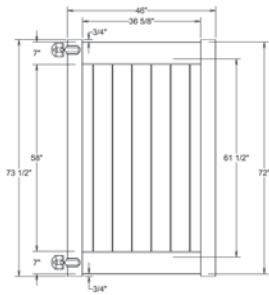

RAIL PROFILE

ELEMENT RESERVE
1 3/4" x 7"

STANDARD | 6' X 8' NEWBURY

SOLID VERTICAL PRIVACY | ELEMENT RESERVE RAIL

DESCRIPTION	WHITE		SAND		CLAY	
	QTY	SKU	QTY	SKU	QTY	SKU
6' x 8' Newbury Solid Vertical Privacy Panel (72"H) (QQ)		73013794		73014127		73054022
5" x 5" x 80" Line Post (QQ)		73047060		N/A		73054018
5" x 5" x 80" Corner Post (QQ)		73058250		N/A		N/A
5" x 5" x 80" End Post (QQ)		73058249		N/A		N/A
5" x 5" x 108" Line Post (QQ)		73013726		73014133		73054015
5" x 5" x 108" Corner Post (QQ)		73013724		73014131		73054019
5" x 5" x 108" End Post (QQ)		73013725		73014132		N/A
5" x 5" x 108" Line Post (QQ)		73044092		N/A		N/A
5" x 5" x 108" Corner Post (QQ)		73044093		N/A		N/A
5" x 5" x 108" End Post (QQ)		73044094		N/A		73054016
5" x 5" Pyramid Post Cap		73003093		73003769		73054107
5" x 5" Internal Post Cap		73007092		73007093		73024884
5" x 5" New England Post Cap		73045003		73045004		73054108
6' x 46" Newbury Solid Vertical Privacy Walk Gate		73014797		73014799		73054331
6' x 58" Newbury Solid Vertical Privacy Drive Gate		73014798		73014832		73054332
5" x 5" x 106" Gate Post Insert				73003463		

QS QuickShip available in White and Sand only. Applies to: Fence Panels; Line, Corner, End and Gate Posts; and 4' and 5' Wide Gates.

WALK GATE

FENCE PANEL

DRIVE GATE

MATERIAL PER SECTION

QTY	ITEM	DIMENSION
2	Rails	1 3/4" x 7" x 94"
15	T&G Boards	7/8" x 6' x 61 1/2"
2	U-Channels	1.02" x 1.379" x 57 3/8"