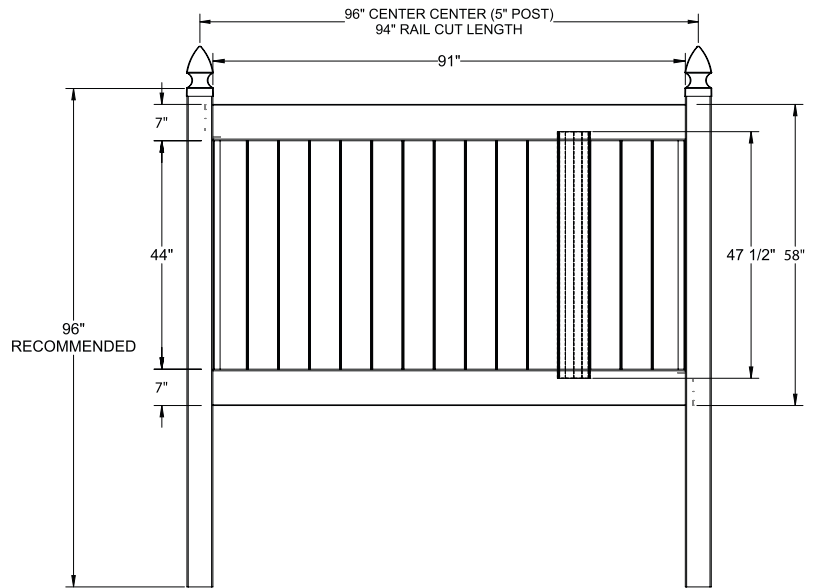

FENCE PANEL