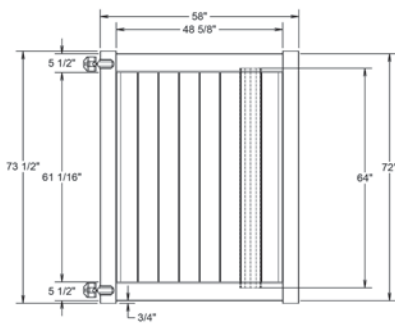

QS QuickShip available in White and Sand only. Applies to: Fence Panels; Line, Corner, End and Gate Posts; and 4' and 5' Wide Gates.

WALK GATE

FENCE PANEL

DRIVE GATE

MATERIAL PER SECTION

QTY	ITEM	DIMENSION
2	Rails	1 1/4" x 5 1/2" x 94"
15	T&G Boards	7/8" x 6' x 64"
2	U-Channels	1.02" x 1.379" x 61"
1	Aluminum Rail Stiffener	1.54" x 1.60" x 93"