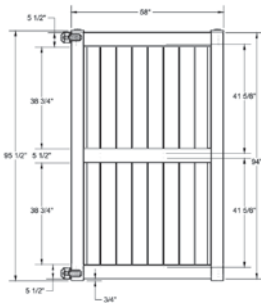

qs QuickShip available in White and Sand only. Applies to: Fence Panels; Line, Corner, End and Gate Posts; and 4' and 5' Wide Gates.

WALK GATE

FENCE PANEL

DRIVE GATE

MATERIAL PER SECTION

QTY	ITEM	DIMENSION
2	Rails	1 3/4" x 5.47" x 70"
1	7/8" Double Slit Rail	1 1/2" x 5 1/2" x 70"
15	T&G Boards	7/8" x 6' x 41 1/8"
2	U-Channels	1.02" x 1.379" x 39 3/8"