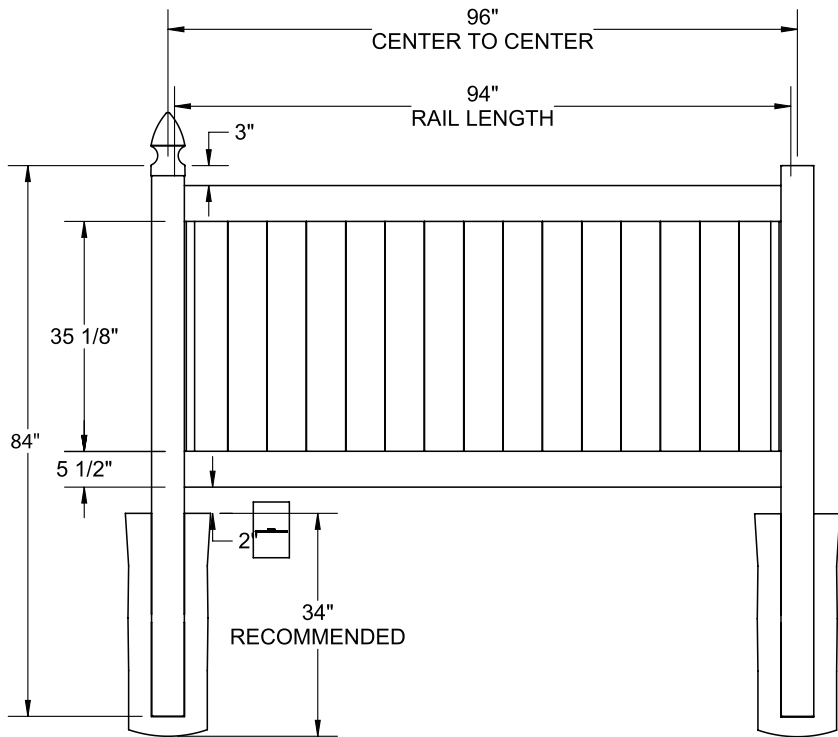

FENCE PANEL