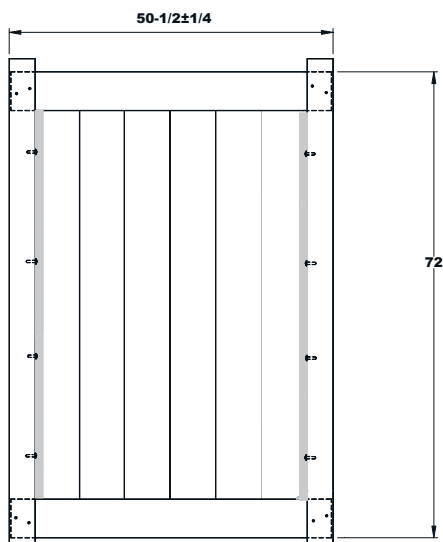

*Gate kit must also be ordered

WALK GATE

FENCE PANEL

MATERIAL PER SECTION

QTY	ITEM	DIMENSION
2	Rails	2" x 6" x 95"
4	Lock Rings	N/A
2	Steel Stiffeners	92"

RAIL PROFILE

QTY	ITEM	DIMENSION
13	T&G Boards	7/8" x 7" x 62¾"
2	End Channel	7/8" x 1" x 59¾"