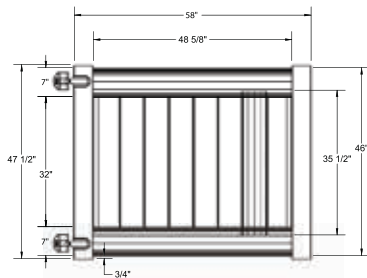

DRIVE GATE

MATERIAL PER SECTION

QTY	ITEM	DIMENSION
2	Decorative Rails	2" x 7" x 94"
2	U-Channel	1.02" x 1.379" x 32 1/4"
15	T&G Boards	7/8" x 6" x 32 1/4"

RAIL PROFILE