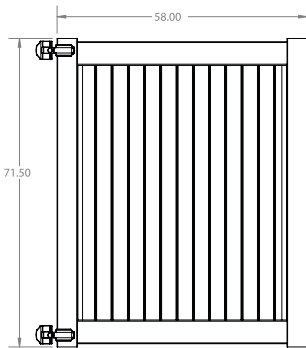

DRIVE GATE

MATERIAL PER SECTION

QTY	ITEM	DIMENSION
2	Pocket Rail	1½" x 5½" x 95"
6	T&G	⅞" x 11.3" x 62¼"
2	U-Channel	⅞" x 1¼" 59"
1	Rail Stiffener	1¼" x 1.69" x 93"

RAIL PROFILE