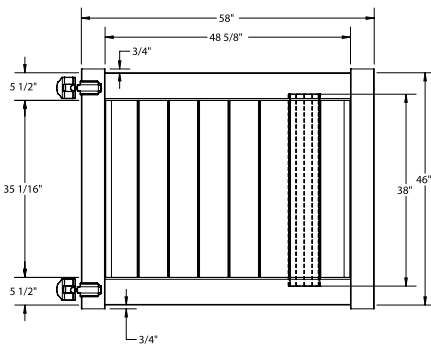

QS QuickShip available in White only. Applies to: Fence Panels; Line, Corner, End and Gate Posts; and 4' and 5' Wide Gates.

WALK GATE

FENCE PANEL

DRIVE GATE

MATERIAL PER SECTION

QTY	ITEM	DIMENSION
2	Rails	1 3/4" x 5 1/2" x 70"
11	T&G Boards	7/8" x 6' x 38"
2	U-Channels	1.02" x 1.379" x 36.375"