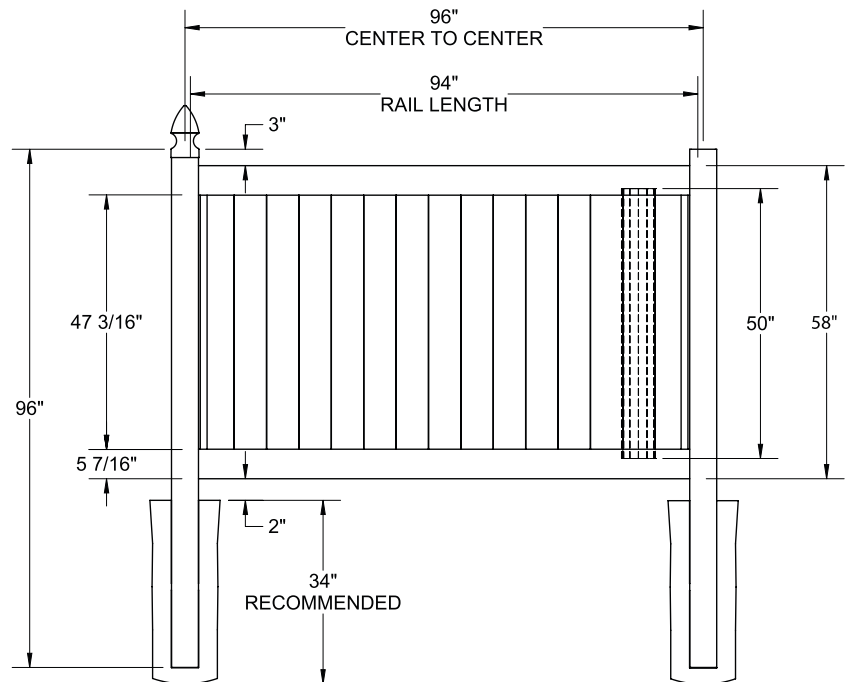

FENCE PANEL