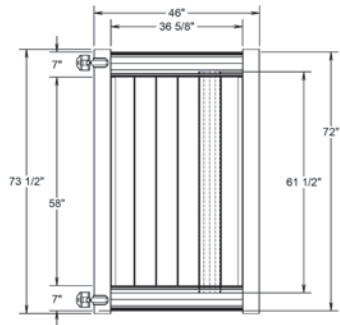

STANDARD | 6' X 8' NEWBURY

SOLID VERTICAL PRIVACY | APEX RAIL

DESCRIPTION	WHITE		SAND	
	QTY	SKU	QTY	SKU
6' x 8' Newbury Solid Vertical Privacy Panel (72"H) (ET)		73040003		73040009
5' x 5" x 80" Line Post (ET)		73047063		73047064
5' x 5" x 80" Corner Post (ET)		73058234		73058236
5' x 5" x 80" End Post (ET)		73058233		73058235
5' x 5" x 108" Line Post (ET)		73025999		73028002
5' x 5" x 108" Corner Post (ET)		73028000		73028003
5' x 5" x 108" End Post (ET)		73028001		73028004
5' x 5" x 108" .170W Corner Post (ET)		73060103		73060106
5' x 5" x 108" .170W End Post (ET)		73060104		73060107
5' x 5" x 108" .170W Line Post (ET)		73060102		73060105
5" x 5" Pyramid Post Cap		73003093		73003769
5" x 5" Internal Post Cap		73007092		73007093
5" x 5" New England Post Cap		73045003		73045004
6' x 46" Newbury Solid Vertical Privacy Walk Gate		73040007		73040023
6' x 58" Newbury Solid Vertical Privacy Drive Gate		73040008		73040024
5" x 5" x 106" Gate Post Insert			73003463	

QS QuickShip available in White and Sand only. Applies to: Fence Panels; Line, Corner, End and Gate Posts; and 4' and 5' Wide Gates.

WALK GATE