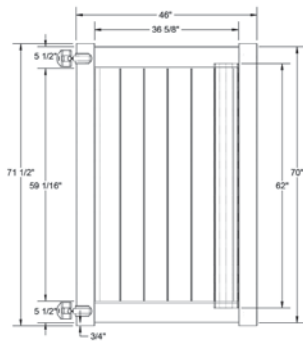

STANDARD | 6' X 6' NEWBURY

SOLID VERTICAL PRIVACY | ELEMENT SIGNATURE RAIL

DESCRIPTION	WHITE	
	QTY	SKU
6' x 6' Newbury Solid Vertical Privacy Panel (70"H) (Z)		73054357
5" x 5" x 96" .170 Line Post (Z)		73060083
5" x 5" x 96" .170 Corner Post (Z)		73060084
5" x 5" x 96" .170 End Post (Z)		73060085
5" x 5" x 102" Corner Post (Z)		73014145
5" x 5" x 102" End Post (Z)		73014146
5" x 5" x 102" Line Post (Z)		73014147
5" x 5" Pyramid Post Cap		73003093
5" x 5" Internal Post Cap		73007092
5" x 5" New England Post Cap		73045003
6' x 46" Newbury Solid Vertical Privacy Walk Gate		73025125
6' x 58" Newbury Solid Vertical Privacy Drive Gate		73025126
5" x 5" x 94" Gate Post Insert		73012353
5" x 5" x 100" Gate Post Insert		73040719

QS QuickShip available in White and Sand only. Applies to: Fence Panels; Line, Corner, End and Gate Posts; and 4' and 5' Wide Gates.

WALK GATE