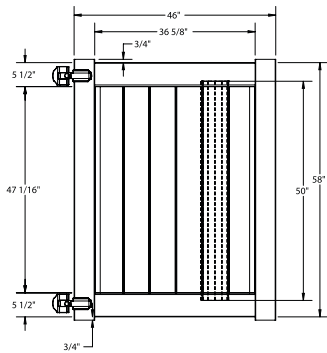

STANDARD | 5' X 8' NEWBURY

SOLID VERTICAL PRIVACY | ELEMENT SIGNATURE RAIL

DESCRIPTION	WHITE	
	QTY	SKU
5' x 8' Newbury Solid Vertical Privacy Panel (58"H) (ZA)		73014725
5" x 5" x 84" Line Post (ZA)		73014890
5" x 5" x 84" Corner Post (ZA)		73014892
5" x 5" x 84" End Post (ZA)		73014891
5" x 5" Pyramid Post Cap		73003093
5" x 5" Internal Post Cap		73007092
5" x 5" New England Post Cap		73045003
5' x 46" Newbury Solid Vertical Privacy Walk Gate		73025127
5' x 58" Newbury Solid Vertical Privacy Drive Gate		73025128
5" x 5" x 82" Gate Post Insert		73003718

QS QuickShip available in White only. Applies to: Fence Panels; Line, Corner, End and Gate Posts; and 4' and 5' Wide Gates.

WALK GATE