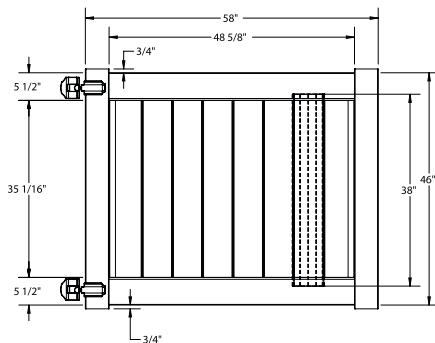

QS QuickShip available in White and Sand only. Applies to: Fence Panels; Line, Corner, End and Gate Posts; and 4' and 5' Wide Gates.

WALK GATE

FENCE PANEL

DRIVE GATE

MATERIAL PER SECTION

QTY	ITEM	DIMENSION
2	Rails	1 3/4" x 5 1/2" x 94"
15	T&G Boards	7/8" x 6' x 38"
2	U-Channels	35 3/8"
1	Aluminum Rail Stiffener	1.54" X 1.60" X 93"