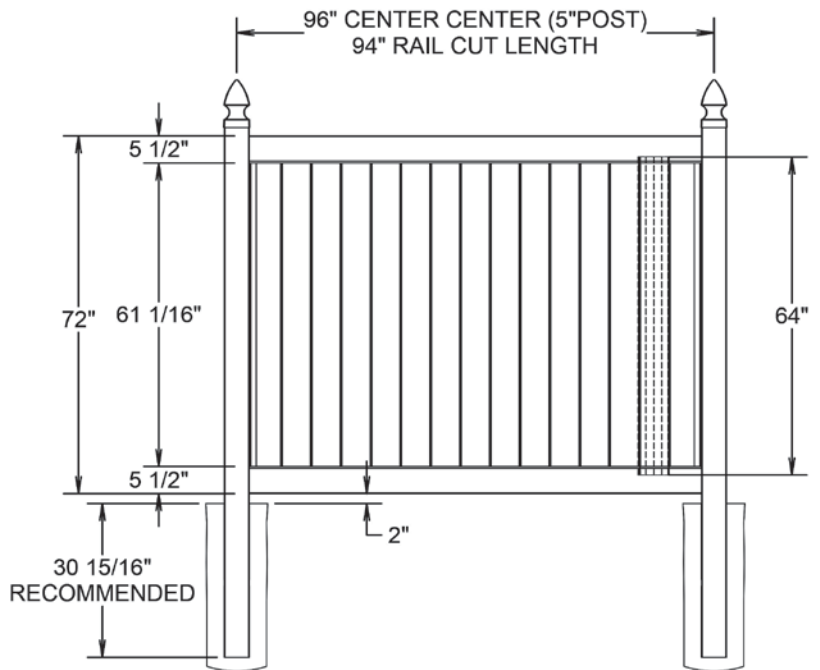

QS QuickShip available in White and Sand only. Applies to: Fence Panels; Line, Corner, End and Gate Posts; and 4' and 5' Wide Gates.

WALK GATE

FENCE PANEL

DRIVE GATE

MATERIAL PER SECTION

QTY	ITEM	DIMENSION
2	Rails	1 1/4" x 5 1/2" x 94"
15	T&G Boards	7/8" x 6' x 64"
2	U-Channels	1.02" x 1.379" x 61"
1	Aluminum Rail Stiffener	1.54" x 1.60" x 93"