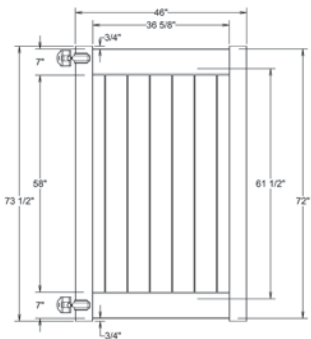

STANDARD | 6' X 8' NEWBURY

SOLID VERTICAL PRIVACY | ELEMENT RESERVE RAIL

DESCRIPTION	WHITE		SAND		CLAY		GRAY	
	QTY	SKU	QTY	SKU	QTY	SKU	QTY	SKU
6' x 8' Newbury Solid Vertical Privacy Panel (72"H) (QQ)		73014530		73014533		73054321		73054806
5 x 5 x 108" Line Post (QQ)		73013726		73014133		73054016		73054807
5 x 5 x 108" Corner Post (QQ)		73013724		73014131		73054019		73054808
5 x 5 x 108" End Post (QQ)		73013725		73014132		73054015		73054809
5" x 5" Pyramid Post Cap		73003093		73003769		73054107		73053068
5" x 5" Gothic Post Cap		73003094		73003760		73024885		N/A
5" x 5" New England Post Cap		73045003		73045004		73054108		73053093
6' x 46" Newbury Solid Vertical Privacy Walk Gate		73014797		73014799		73054331		73054810
6' x 58" Newbury Solid Vertical Privacy Drive Gate		73014798		73014832		73054332		73054811
5" x 5" x 106" Gate Post Insert						73003463		

QS QuickShip available in White and Sand only. Applies to: Fence Panels; Line, Corner, End and Gate Posts; and 4' and 5' Wide Gates.

WALK GATE