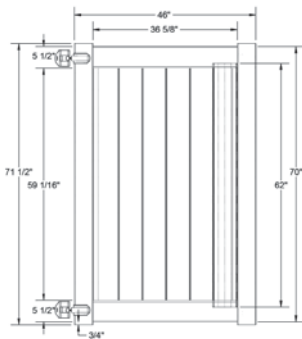

QS QuickShip available in White and Sand only. Applies to: Fence Panels; Line, Corner, End and Gate Posts; and 4' and 5' Wide Gates.

WALK GATE

FENCE PANEL

DRIVE GATE

MATERIAL PER SECTION

QTY	ITEM	DIMENSION
2	Rails	1 1/4" x 5 1/2" x 94"
15	T&G Boards	7/8" x 6' x 64"
2	U-Channels	1.02" x 1.379" x 61"
1	Aluminum Rail Stiffener	1.54" x 1.60" x 93"

RAIL PROFILE

ELEMENT SIGNATURE
1 1/4" X 5 1/2"

STANDARD | 6' X 8' NEWBURY

SOLID VERTICAL PRIVACY | ELEMENT SIGNATURE RAIL

DESCRIPTION	WHITE		SAND		CLAY	
	QTY	SKU	QTY	SKU	QTY	SKU
6' x 8' Newbury Solid Vertical Privacy Panel (70"H) (DE/Z)		73014727		73014728		73053814
5" x 5" x 78" Line Post (DE/Z)		73045792		N/A		N/A
5" x 5" x 78" Corner Post (DE/Z)		73045793		N/A		N/A
5" x 5" x 78" End Gate Post (DE/Z)		73045794		N/A		N/A
5" x 5" x 108" Line Post (DE)		73024020		73024023		73053811
5" x 5" x 108" Corner Post (DE)		73024022		73024025		73053813
5" x 5" x 108" End Gate Post (DE)		73024021		73024024		73053812
5" x 5" Pyramid Post Cap		73003093		73003769		73054107
5" x 5" Internal Post Cap		73007092		73007093		73024884
5" x 5" New England Post Cap		73045003		73045004		73054108
6' x 46" Newbury Solid Vertical Privacy Walk Gate		73025125		73025131		73053809
6' x 58" Newbury Solid Vertical Privacy Drive Gate		73025126		73025132		73053810
5" x 5" x 106" Gate Post Insert				73003463		

QS QuickShip available in White and Sand only. Applies to: Fence Panels; Line, Corner, End and Gate Posts; and 4' and 5' Wide Gates.

WALK GATE

FENCE PANEL

DRIVE GATE

MATERIAL PER SECTION

QTY	ITEM	DIMENSION
2	Rails	1 3/4" x 7" x 94"
15	T&G Boards	7/8" x 6' x 62"
2	U-Channels	1.02" x 1.379" x 59 1/2"
1	Aluminum Rail Stiffener	1.54" x 1.60" x 93"