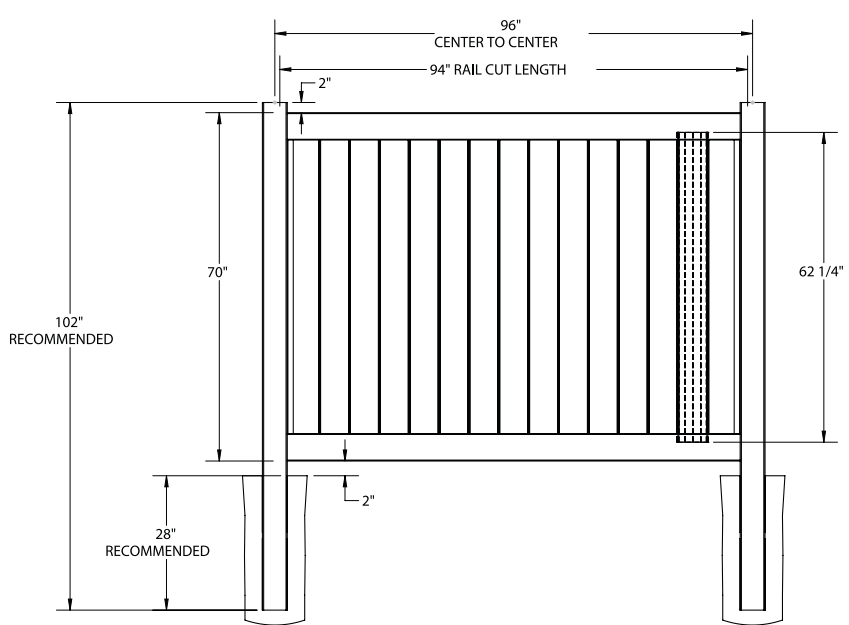

FENCE PANEL