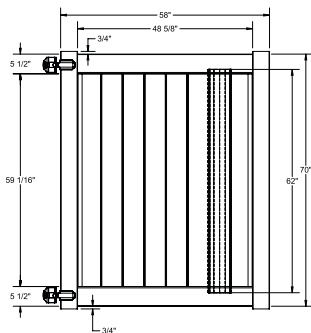

QS QuickShip available in White and Sand only. Applies to: Fence Panels; Line, Corner, End and Gate Posts; and 4' and 5' Wide Gates.

WALK GATE

FENCE PANEL

DRIVE GATE

MATERIAL PER SECTION

QTY	ITEM	DIMENSION
2	Rails	1 3/4" x 5 1/2" x 70"
15	T&G Boards	7/8" x 6' x 62"
2	U-Channels	1.02" x 1.379" x 59 1/2"