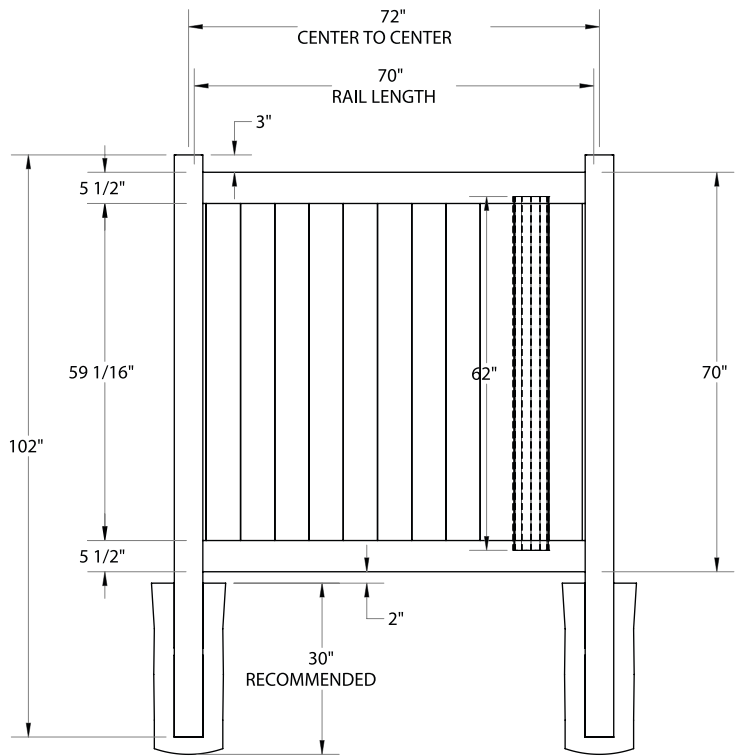

FENCE PANEL