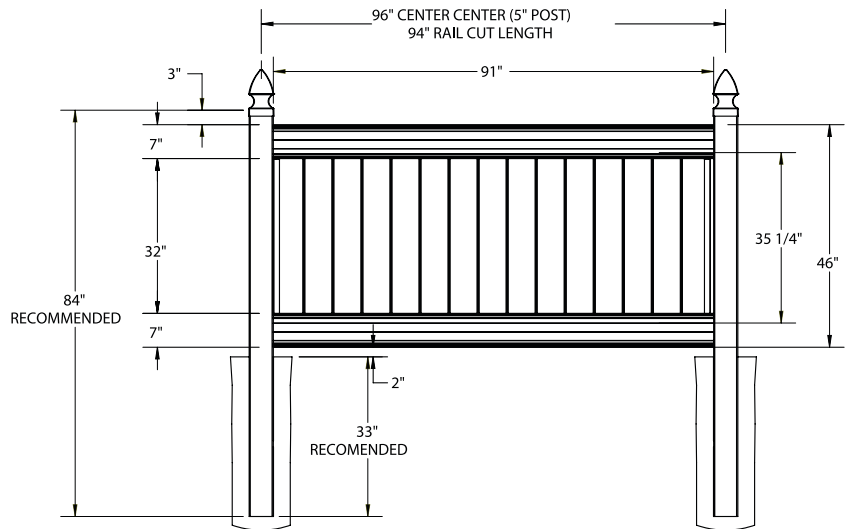

FENCE PANEL