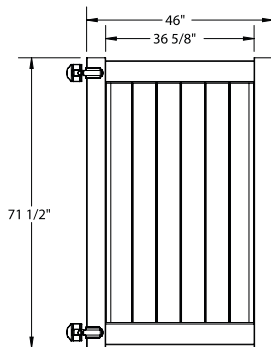

SELECT | 6' X 8' NEWBURY

SOLID PRIVACY | ELEMENT BASE RAIL | 11.3 TONGUE-AND-GROOVE

DESCRIPTION	COASTAL CEDAR		MESQUITE		WEATHERED ASPEN	
	QTY	SKU	QTY	SKU	QTY	SKU
6' x 8' Newbury Solid Privacy Panel (70"H) (ZH)		73055474		73055475		73055476
5" x 5" x 96" Line Post (ZH)		73051801		73051795		73051906
5" x 5" x 96" Corner Post (ZH)		73051799		73051793		73051902
5" x 5" x 96" End Post (ZH)		73051800		73051794		73051904
5" x 5" x 108" Line Post (ZH)		73051798		73051778		73055536
5" x 5" x 108" Corner Post (ZH)		73051796		73051776		73055537
5" x 5" x 108" End Post (ZH)		73051797		73051777		73055538
5" x 5" Pyramid Post Cap		73056835		73053065		73053069
5" x 5" New England Post Cap		73056837		73053091		73053094
6" x 46" Newbury Solid Privacy Walk Gate		73056761		73056763		73056759
6" x 58" Newbury Solid Drive Privacy Gate		73056762		73056764		73056760
5" x 5" x 106" Gate Post Insert	73003463					

Note: Gates uses 6" T&G for Coastal Cedar, Mesquite, and Weathered Aspen.

WALK GATE