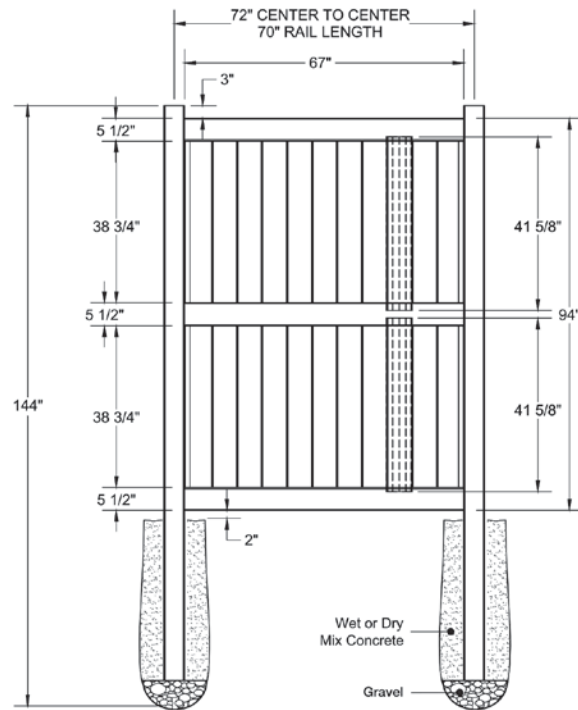

STANDARD | 8' X 6' NEWBURY

SOLID VERTICAL PRIVACY | ELEMENT SIGNATURE RAIL

DESCRIPTION	WHITE		SAND	
	QTY	SKU	QTY	SKU
8' x 6' Newbury Solid Vertical Privacy Panel (94"H) (DB)		73025302		73024961
5" x 5" x 144" Corner Post (DB)		73025304		73024963
5" x 5" x 144" End Post (DB)		73025305		73024964
5" x 5" x 144" Line Post (DB)		73025303		73024962
5" x 5" Pyramid Post Cap		73003093		73003769
5" x 5" Internal Post Cap		73007092		73007093
5" x 5" New England Post Cap		73045003		73045004
8' x 46" Newbury Solid Vertical Privacy Walk Gate		73025306		73024965
8' x 58" Newbury Solid Vertical Privacy Drive Gate		73025307		73024966
5" x 5" x 106" Gate Post Insert			73003463	

qs QuickShip available in White and Sand only. Applies to: Fence Panels; Line, Corner, End and Gate Posts; and 4' and 5' Wide Gates.

WALK GATE

FENCE PANEL

DRIVE GATE

MATERIAL PER SECTION

QTY	ITEM	DIMENSION
2	Rails	1 3/4" x 5.47" x 70"
1	7/8" Double Slit Rail	1 1/2" x 5 1/2" x 70"
15	T&G Boards	7/8" x 6' x 41 1/8"
2	U-Channels	1.02" x 1.379" x 39 3/8"