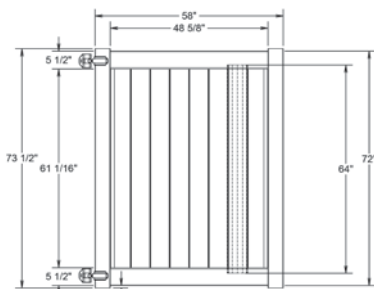

QS QuickShip available in White only. Applies to: Fence Panels; Line, Corner, End and Gate Posts; and 4' and 5' Wide Gates.

WALK GATE

FENCE PANEL

DRIVE GATE

MATERIAL PER SECTION

QTY	ITEM	DIMENSION
2	Decorative Rails	1 3/4" x 5 1/2" x 96"
15	T&G Boards	7/8" 6" x 64"
2	U-Channels	1.02" x 1.379" x 61 1/2"
1	Aluminum Rail Stiffener	1.54" x 1.60" x 93"