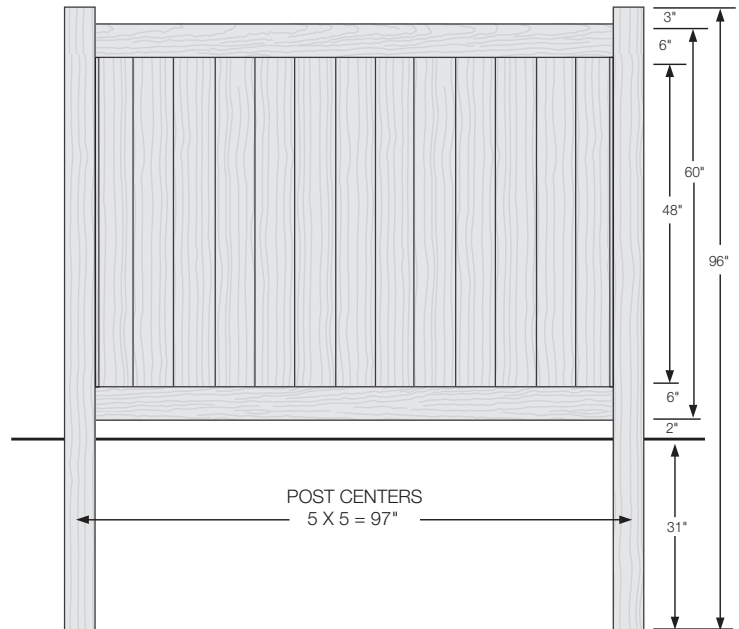

PREMIUM | 5' X 8' NEWBURY

SOLID VERTICAL PRIVACY | ELEMENT LX PREMIUM RAIL

DESCRIPTION	WEATHERED BLEND		SIERRA BLEND		BRAZILIAN BLEND		ARCTIC BLEND	
	QTY	SKU	QTY	SKU	QTY	SKU	QTY	SKU
5' x 8' Newbury Solid Vertical Privacy Panel (60"H)		630353		630199		630500		630317
5" x 5" x 96" Corner Post		630371		630201		630518		630335
5" x 5" x 96" Line Post		630372		630202		630519		630336
5" x 5" x 96" End Post		630373		630203		630520		630337
5" x 5" Pyramid Post Cap		410869		410868		410865		410863
5" x 5" New England Post Cap		410880		410879		410875		410872
5' Newbury Solid Vertical Privacy Gate Kit		630356		630211		630503		630320
5' x 50½" Newbury Solid Vertical Privacy Gate		630359		630213		630506		630323
Gate Extension Kit (Builds up to 70" Gate)*						629133		
5" x 5" x 94" Gate Post Insert						404781		

*Gate kit must also be ordered

WALK GATE

FENCE PANEL

MATERIAL PER SECTION

RAIL PROFILE

QTY	ITEM	DIMENSION
2	Rails	2" x 6" x 95"
4	Lock Rings	N/A
2	Steel Stiffeners	92"

QTY	ITEM	DIMENSION
13	T&G Boards	7/8" x 7" x 50¾"
2	End Channel	7/8" x 1" x 47¾"