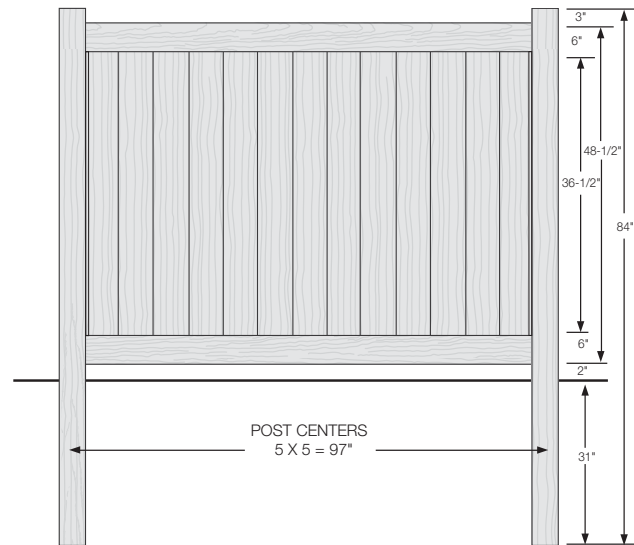

PREMIUM | 4' X 8' NEWBURY

SOLID VERTICAL PRIVACY | ELEMENT LX PREMIUM RAIL

DESCRIPTION	WEATHERED BLEND		SIERRA BLEND		BRAZILIAN BLEND		ARCTIC BLEND	
	QTY	SKU	QTY	SKU	QTY	SKU	QTY	SKU
4' x 8' Newbury Solid Vertical Privacy Panel (48"H)		630352		630259		630499		630316
5" x 5" x 84" Corner Post		630375		630254		630522		630339
5" x 5" x 84" Line Post		630376		630255		630523		630340
5" x 5" x 84" End Post		630377		630256		630524		630341
5" x 5" Pyramid Post Cap		410869		410868		410865		410863
5" x 5" New England Post Cap		410880		410879		410875		410872
4' Newbury Solid Vertical Privacy Gate Kit		630355		630253		630502		630319
4' x 50½" Newbury Solid Vertical Privacy Gate		630358		630260		630505		630322
Gate Extension Kit (Builds up to 70" Gate)*						629133		
5" x 5" x 94" Gate Post Insert						404781		

*Gate kit must also be ordered

WALK GATE

FENCE PANEL

MATERIAL PER SECTION

QTY	ITEM	DIMENSION
2	Rails	2" x 6" x 95"
4	Lock Rings	N/A
2	Steel Stiffeners	92"

RAIL PROFILE

QTY	ITEM	DIMENSION
13	T&G Boards	7/8" x 7" x 39¼"
2	End Channel	7/8" x 1" x 47¾"