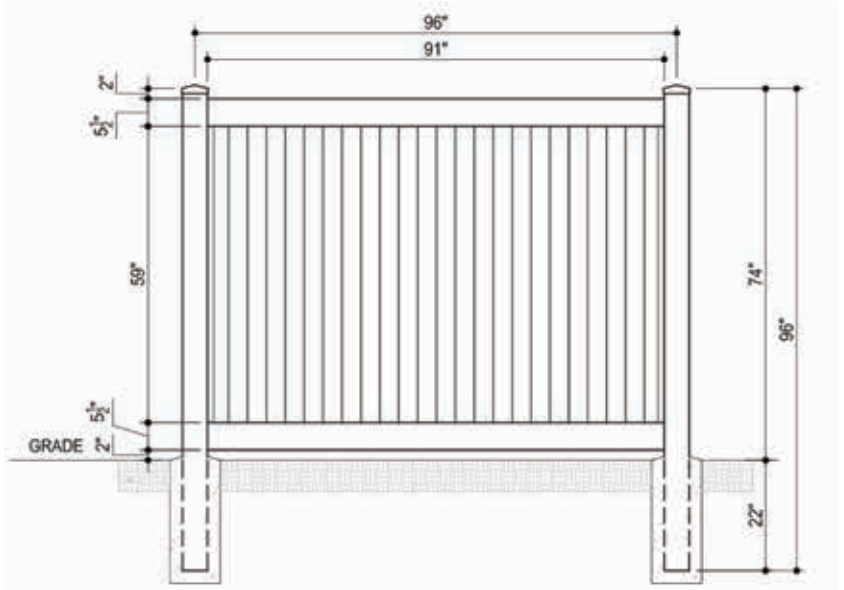

FENCE PANEL