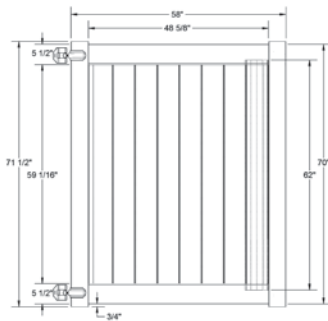

QS QuickShip available in White and Sand only. Applies to: Fence Panels; Line, Corner, End and Gate Posts; and 4' and 5' Wide Gates.

WALK GATE

FENCE PANEL

DRIVE GATE

MATERIAL PER SECTION

QTY	ITEM	DIMENSION
2	Rails	1 3/4" x 7" x 94"
15	T&G Boards	7/8" x 6' x 62"
2	U-Channels	1.02" x 1.379" x 59 1/2"
1	Aluminum Rail Stiffener	1.54" x 1.60" x 93"