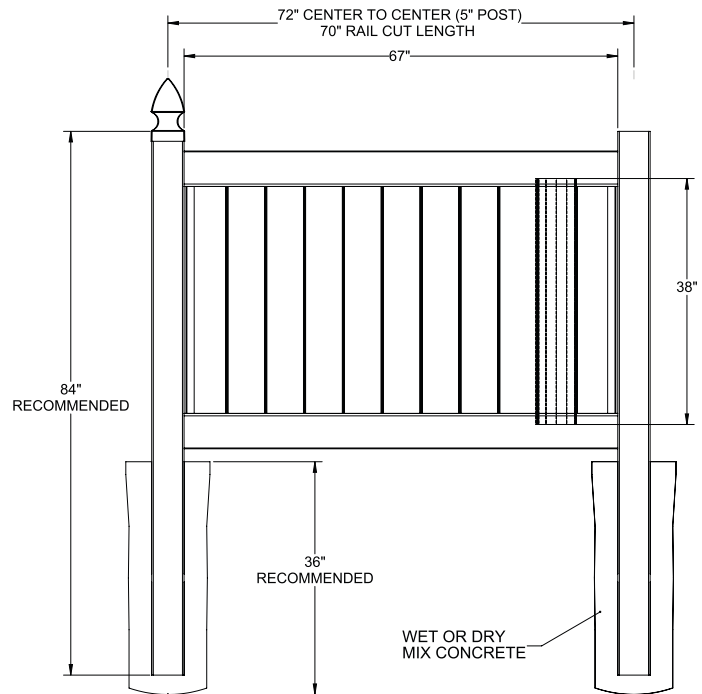

FENCE PANEL