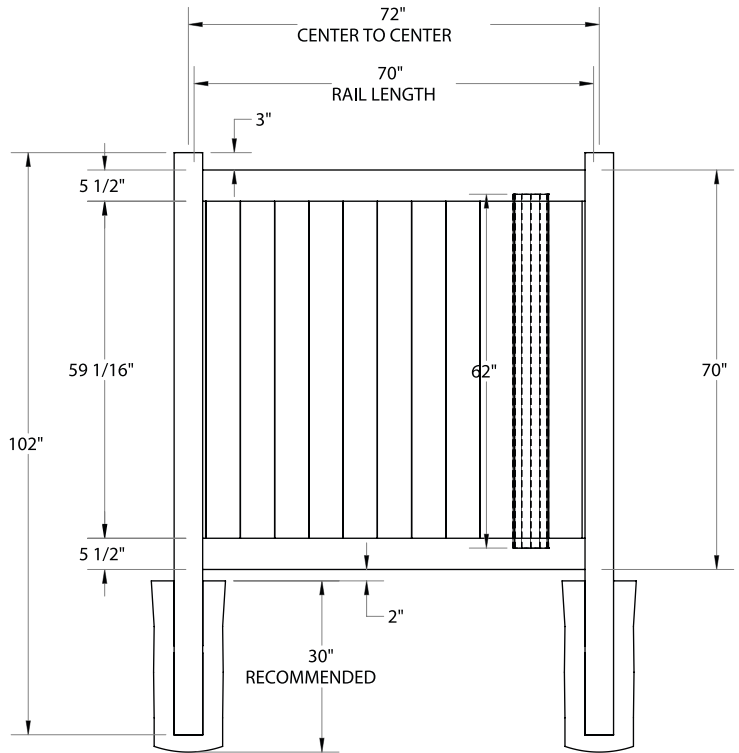

FENCE PANEL