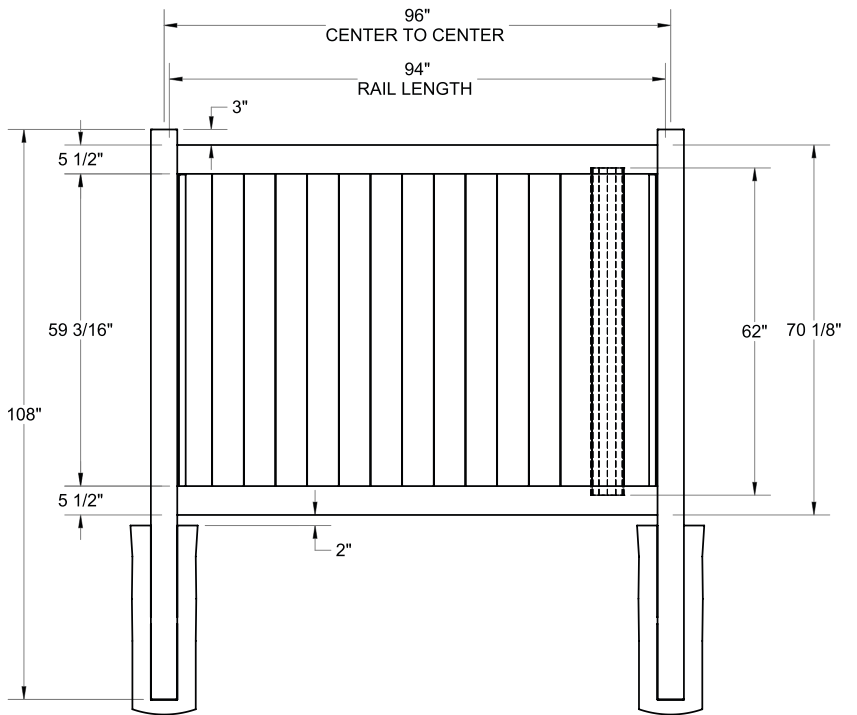

FENCE PANEL