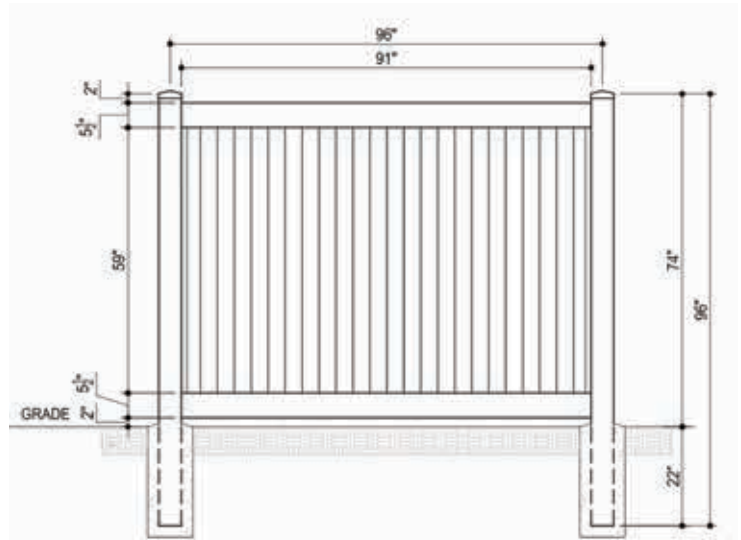

FENCE PANEL