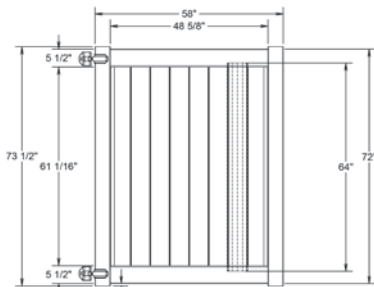

qs QuickShip available in White only. Applies to: Fence Panels; Line, Corner, End and Gate Posts; and 4' and 5' Wide Gates.

WALK GATE

FENCE PANEL

DRIVE GATE

MATERIAL PER SECTION

QTY	ITEM	DIMENSION
2	Rails	2" x 7" x 94"
15	GlideLock Boards	7/8" x 6" x 61 1/2"
2	U-Channels	7/8" x 1 3/8" x 58.37"