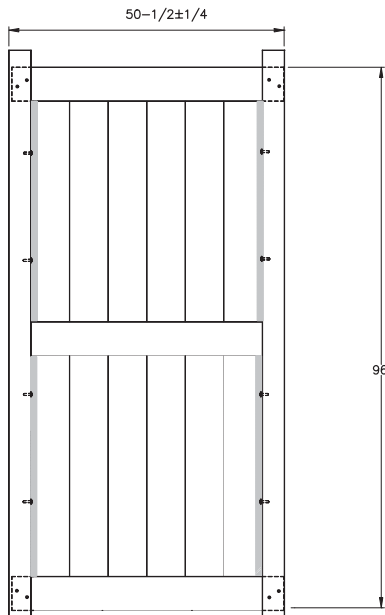

WALK GATE

FENCE PANEL

MATERIAL PER SECTION

QTY	ITEM	DIMENSION
1	Molded Mid Rail with Steel	2" x 6" x 95"
2	Top/Bottom Rail with Steel	2" x 6" x 95"
6	Lock Rings	N/A

RAIL PROFILE

QTY	ITEM	DIMENSION
26	T&G Boards	7/8" x 7" x 35 7/8"
2	End Channel	7/8" x 1" x 47 7/8"

WALK GATE

FENCE PANEL

MATERIAL PER SECTION

QTY	ITEM	DIMENSION
1	Molded Mid Rail with Steel	2" x 6" x 95"
2	Top/Bottom Rail with Steel	2" x 6" x 95"
6	Lock Rings	N/A

RAIL PROFILE

QTY	ITEM	DIMENSION
13	T&G Boards	7/8" x 7" x 41 7/8"
2	End Channel	7/8" x 1" x 47 7/8"