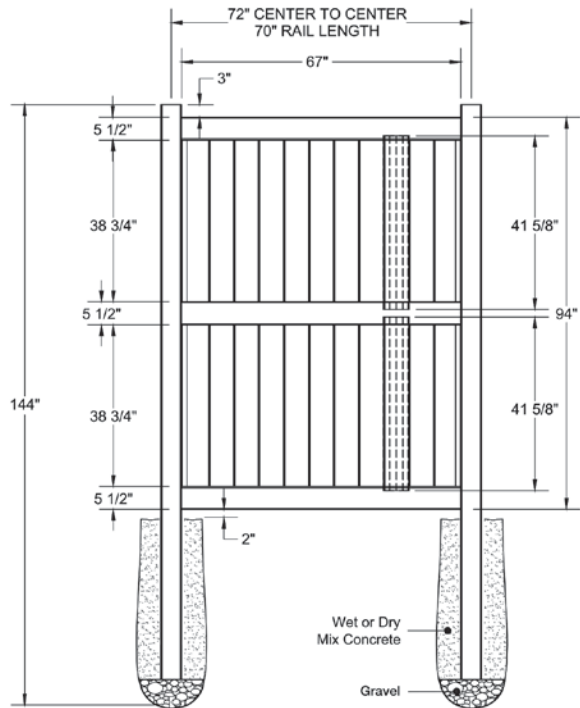

FENCE PANEL