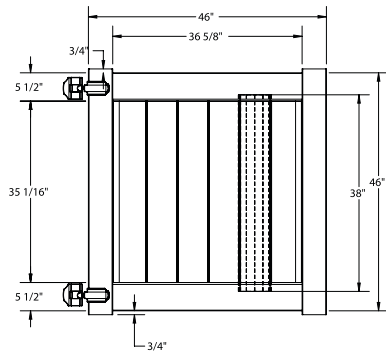

STANDARD | 4' X 6' NEWBURY

SOLID VERTICAL PRIVACY | ELEMENT SIGNATURE RAIL

DESCRIPTION	WHITE	
	QTY	SKU
4' x 6' Newbury Solid Vertical Privacy Panel (46"H) (ZB)		73014715
5" x 5" x 84" Line Post (ZB)		73014884
5" x 5" x 84" Corner Post (ZB)		73014886
5" x 5" x 84" End Post (ZB)		73014885
5" x 5" Pyramid Post Cap		73003093
5" x 5" Internal Post Cap		73007092
5" x 5" New England Post Cap		73045003
4' x 46" Newbury Solid Vertical Privacy Walk Gate		73025129
4' x 58" Newbury Solid Vertical Privacy Drive Gate		73025130
5" x 5" x 82" Gate Post Insert		73003718

QS QuickShip available in White only. Applies to: Fence Panels; Line, Corner, End and Gate Posts; and 4' and 5' Wide Gates.

WALK GATE