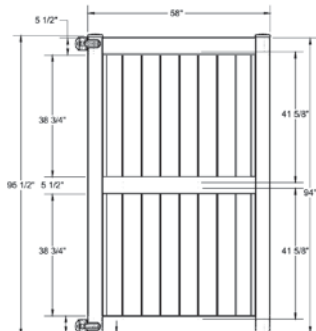

qs QuickShip available in White only. Applies to: Fence Panels; Line, Corner, End and Gate Posts; and 4' and 5' Wide Gates.

WALK GATE

FENCE PANEL

DRIVE GATE

MATERIAL PER SECTION

QTY	ITEM	DIMENSION
2	Rails	1 3/4" x 5 1/2" x 70"
1	Double Slit	1 1/2" x 5 1/2" x 70"
22	T&G Boards	7/8" X 6' X 41 5/8"
4	U-Channels	39 5/8"