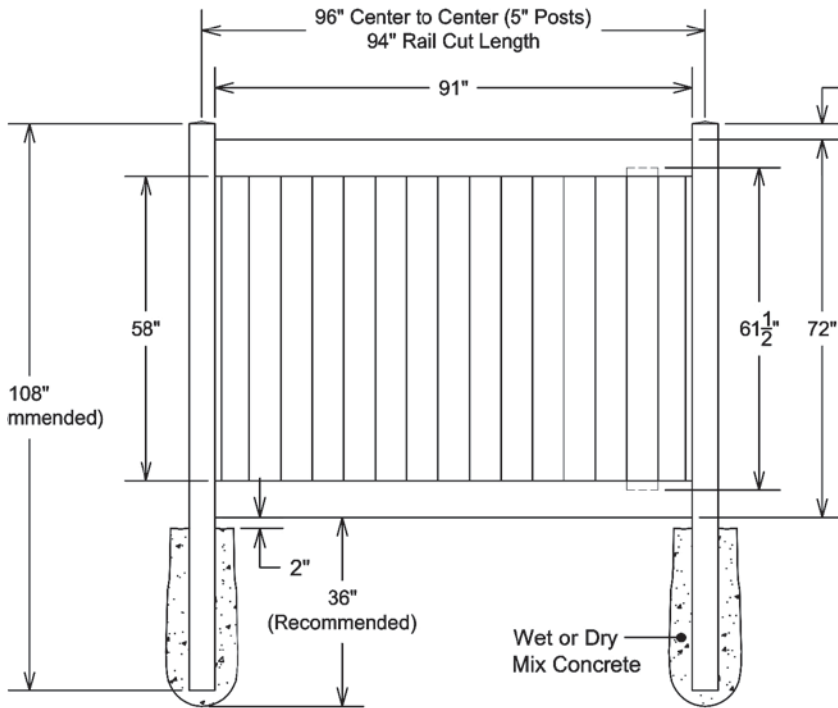

QS QuickShip available in White and Sand only. Applies to: Fence Panels; Line, Corner, End and Gate Posts; and 4' and 5' Wide Gates.

WALK GATE

FENCE PANEL

DRIVE GATE

MATERIAL PER SECTION

QTY	ITEM	DIMENSION
2	Rails	1 3/4" x 7" x 94"
15	T&G Boards	7/8" x 6' x 61 1/2"
2	U-Channels	1.02" x 1.379" x 57 3/8"