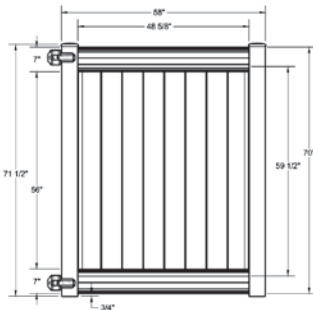

QS QuickShip available in White and Sand only. Applies to: Fence Panels; Line, Corner, End and Gate Posts; and 4' and 5' Wide Gates.

WALK GATE

FENCE PANEL

DRIVE GATE

MATERIAL PER SECTION

QTY	ITEM	DIMENSION
2	Decorative Rails	2" x 7" x 94"
15	T&G Boards	7/8" x 6' x 59 1/2"
2	U-Channels	1.02" x 1.379" x 56 1/4"