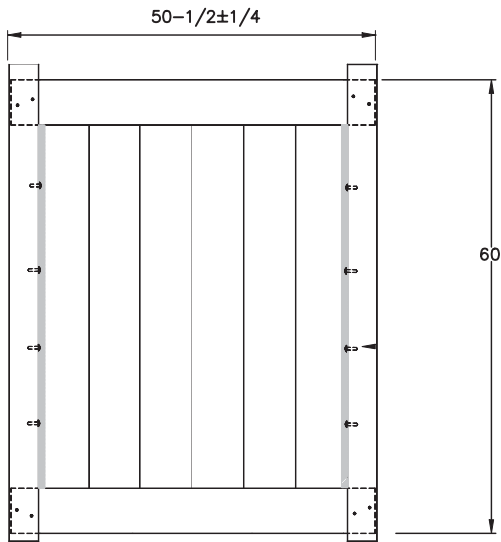

*Gate kit must also be ordered

WALK GATE

FENCE PANEL

MATERIAL PER SECTION

RAIL PROFILE

QTY	ITEM	DIMENSION
2	Rails	2" x 6" x 95"
4	Lock Rings	N/A
2	Steel Stiffeners	92"

QTY	ITEM	DIMENSION
13	T&G Boards	7/8" x 7" x 50¾"
2	End Channel	7/8" x 1" x 47¾"