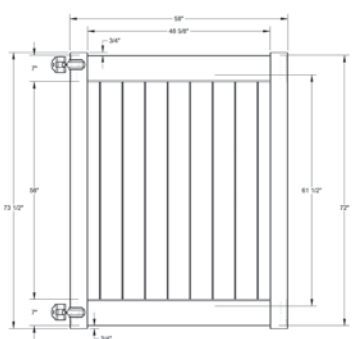

QS QuickShip available in White and Sand only. Applies to: Fence Panels; Line, Corner, End and Gate Posts; and 4' and 5' Wide Gates.

WALK GATE

FENCE PANEL

DRIVE GATE

MATERIAL PER SECTION

QTY	ITEM	DIMENSION
2	Rails	1 3/4" x 7" x 94"
15	GlideLock Boards	7/8" x 6" x 61 1/2"
2	U-Channels	7/8" x 1 3/8" x 58 3/8"