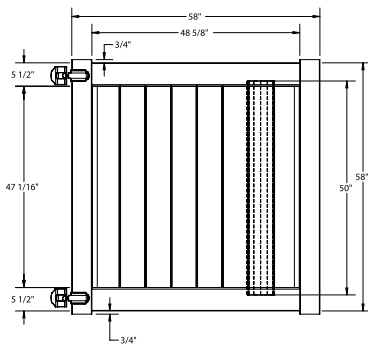

QS QuickShip available in White only. Applies to: Fence Panels; Line, Corner, End and Gate Posts; and 4' and 5' Wide Gates.

WALK GATE

FENCE PANEL

DRIVE GATE

MATERIAL PER SECTION

QTY	ITEM	DIMENSION
2	Rails	1 1/4" x 5 1/2" x 94"
15	T&G Boards	7/8" x 6' x 50"
2	U-Channels	1.02" x 1.379" x 48 3/8"
1	Aluminum Rail Stiffener	1.54" x 1.60" x 93"