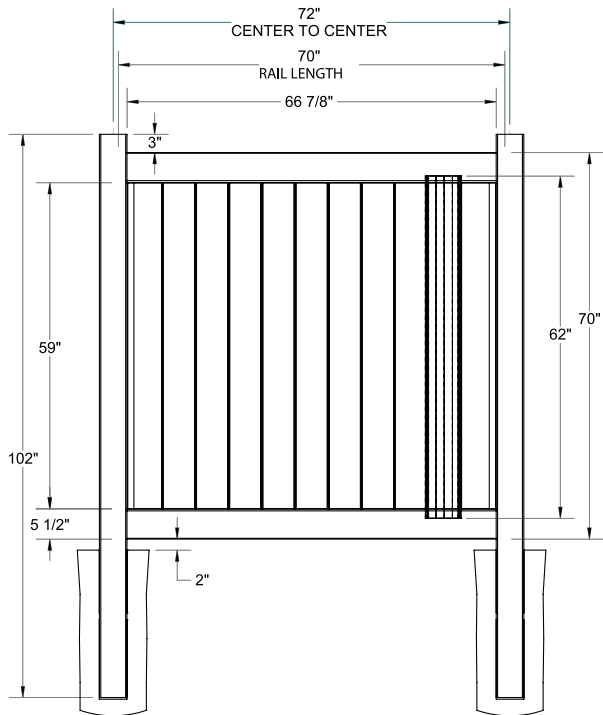

FENCE PANEL