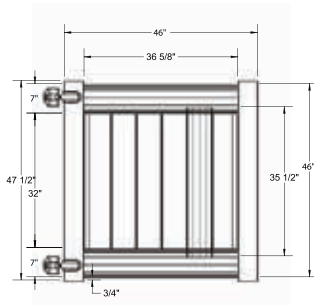

STANDARD | 4' X 8' NEWBURY

SOLID VERTICAL PRIVACY | APEX RAIL

DESCRIPTION	WHITE		SAND		CLAY	
	QTY	SKU	QTY	SKU	QTY	SKU
4' x 8' Newbury Solid Vertical Privacy Panel (46")		73025186		73025204		73053961
5" x 5" x 84" Line Post		73025187		73025205		73053958
5" x 5" x 84" Corner Post		73025189		73025207		73053960
5" x 5" x 84" End Gate Post		73025188		73025206		73053959
5" x 5" Pyramid Post Cap		73003093		73003769		73054107
5" x 5" Gothic Post Cap		73003094		73003760		73024885
5" x 5" New England Post Cap		73045003		73045004		73054108
4' x 46" Newbury Solid Vertical Privacy Gate Kit		73025190		73025208		73053956
4' x 58" Newbury Solid Vertical Privacy Gate		73025191		73025209		73053957
5" x 5" x 82" Gate Post Insert				73003718		

WALK GATE