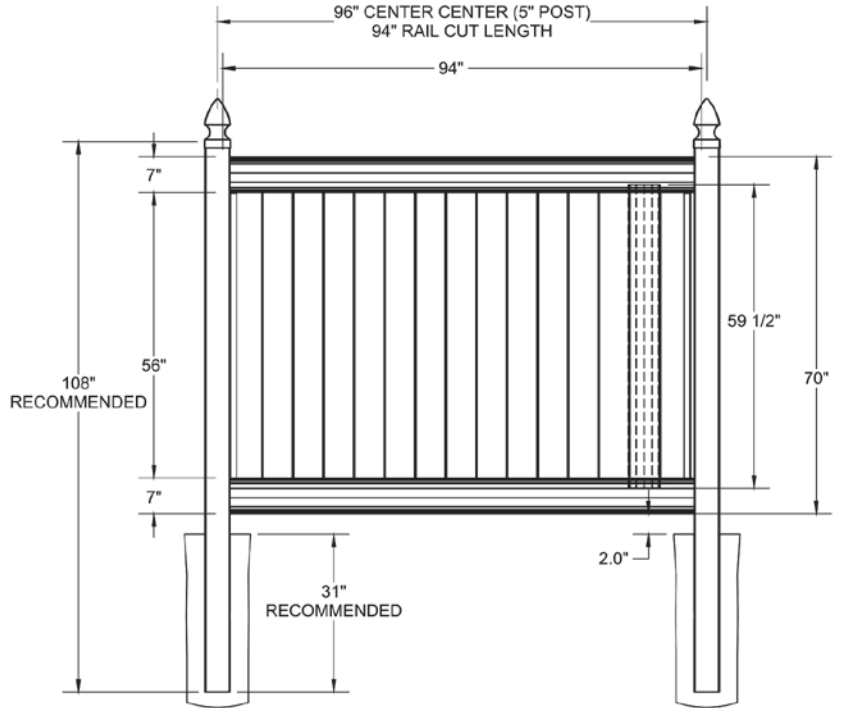

FENCE PANEL