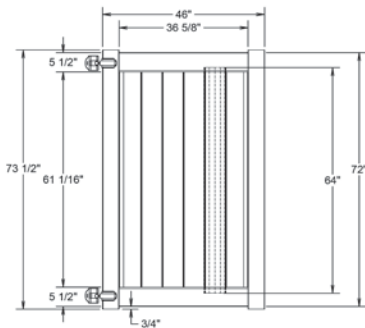

SELECT | 6' X 8' NEWBURY

SOLID VERTICAL PRIVACY | VERTEX GRAND RAIL

DESCRIPTION	COASTAL CEDAR		CYPRESS	
	QTY	SKU	QTY	SKU
6' x 8' Newbury Solid Vertical Privacy Panel (72") (ET)		73056902		73028034
5" x 5" x 108" Line Post (ET)		73056917		73028010
5" x 5" x 108" Corner Post (ET)		73056918		73028008
5" x 5" x 108" End Gate Post (ET)		73056919		73028009
5" x 5" Pyramid Post Cap		73056835		73013829
5" x 5" New England Post Cap		73045008		73045007
6' x 46" Newbury Solid Vertical Privacy Walk Gate		73056900		73025976
6' x 58" Newbury Solid Vertical Privacy Drive Gate		73056901		73025990
5" x 5" x 106" Gate Post Insert	400466			

qs QuickShip available in White only. Applies to: Fence Panels; Line, Corner, End and Gate Posts; and 4' and 5' Wide Gates.

WALK GATE