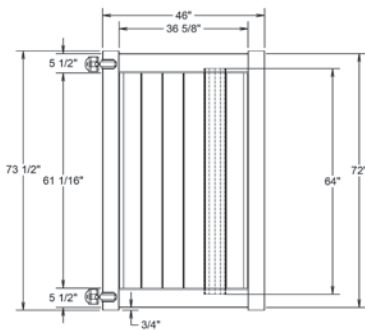

SELECT | 6' X 8' NEWBURY

SOLID VERTICAL PRIVACY | ELEMENT SIGNATURE RAIL

DESCRIPTION	WEATHERED ASPEN		MESQUITE		COASTAL CEDAR		CYPRESS	
	QTY	SKU	QTY	SKU	QTY	SKU	QTY	SKU
6' x 8' Newbury Solid Vertical Privacy Panel (72") (DF)		73058039		73058083		73056846		73043089
5" x 5" x 96" Line Post (DF)		N/A		N/A		73056891		N/A
5" x 5" x 96" Corner Post (DF)		N/A		N/A		73056893		N/A
5" x 5" x 96" End Gate Post (DF)		N/A		N/A		73056892		N/A
5" x 5" x 108" Line Post (DF)		73058036		73058060		73056873		73043900
5" x 5" x 108" Corner Post (DF)		73058034		73058058		73056849		73043901
5" x 5" x 108" End Gate Post (DF)		73058035		73058059		73056871		73043902
5" x 5" Pyramid Post Cap		73053069		73053065		73056835		73013829
5" x 5" New England Post Cap		73053094		73053091		73045008		73045007
6' x 46" Newbury Solid Vertical Privacy Walk Gate		73058037		73058081		73056847		73043903
6' x 58" Newbury Solid Vertical Privacy Drive Gate		73058038		73058082		73056843		73043904
5" x 5" x 106" Gate Post Insert						73003463		

QS QuickShip available in White only. Applies to: Fence Panels; Line, Corner, End and Gate Posts; and 4' and 5' Wide Gates.

WALK GATE