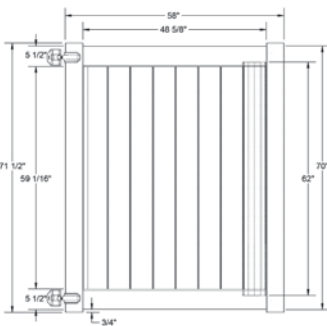

QS QuickShip available in White only. Applies to: Fence Panels; Line, Corner, End and Gate Posts; and 4' and 5' Wide Gates.

WALK GATE

FENCE PANEL

DRIVE GATE

MATERIAL PER SECTION

QTY	ITEM	DIMENSION
2	Rails	1 3/4" x 5 1/2" x 70"
11	T&G Boards	7/8" x 6" x 62"
2	U-Channels	59 1/2"