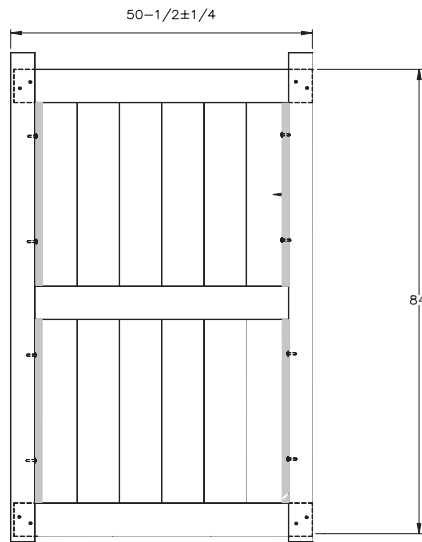

WALK GATE

FENCE PANEL

MATERIAL PER SECTION

QTY	ITEM	DIMENSION
1	Molded Mid Rail with Steel	2" x 6" x 95"
2	Top/Bottom Rail with Steel	2" x 6" x 95"
6	Lock Rings	N/A

RAIL PROFILE

QTY	ITEM	DIMENSION
26	T&G Boards	7/8" x 7" x 35 7/8"
2	End Channel	7/8" x 1" x 47 7/8"