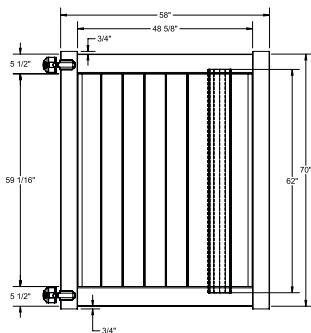

QS QuickShip available in White and Sand only. Applies to: Fence Panels; Line, Corner, End and Gate Posts; and 4' and 5' Wide Gates.

WALK GATE

FENCE PANEL

DRIVE GATE

MATERIAL PER SECTION

QTY	ITEM	DIMENSION
2	Rails	1 3/4" x 7" x 70"
11	GlideLock Boards	7/8" x 6' x 62"
2	U-Channels	1.02" x 1.379" x 59 1/2"