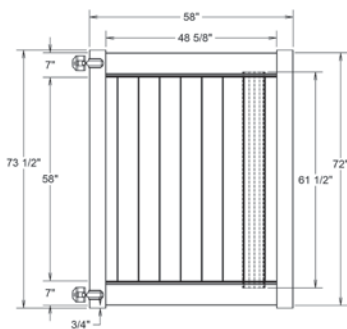

QS QuickShip available in White and Sand only. Applies to: Fence Panels; Line, Corner, End and Gate Posts; and 4' and 5' Wide Gates.

WALK GATE

FENCE PANEL

DRIVE GATE

MATERIAL PER SECTION

QTY	ITEM	DIMENSION
2	Decorative Rails	2" x 7" x 94"
15	GlideLock Boards	7/8" x 6' x 61 1/2"
2	U-Channels	7/8" X 1 1/8" 58.37"

RAIL PROFILE

VERTEX GRAND
2" x 7"

STANDARD | 6' X 8' NEWBURY

SOLID VERTICAL PRIVACY | APEX RAIL

DESCRIPTION	WHITE		SAND	
	QTY	SKU	QTY	SKU
6' x 8' Newbury Solid Vertical Privacy Panel (72"H) (ET)		73040003		73040009
5' x 5" x 80" Line Post (ET)		73047063		73047064
5' x 5" x 80" Corner Post (ET)		73058234		73058236
5' x 5" x 80" End Post (ET)		73058233		73058235
5' x 5" x 108" Line Post (ET)		73025999		73028002
5' x 5" x 108" Corner Post (ET)		73028000		73028003
5' x 5" x 108" End Post (ET)		73028001		73028004
5' x 5" x 108" .170W Corner Post (ET)		73060103		73060106
5' x 5" x 108" .170W End Post (ET)		73060104		73060107
5' x 5" x 108" .170W Line Post (ET)		73060102		73060105
5" x 5" Pyramid Post Cap		73003093		73003769
5" x 5" Internal Post Cap		73007092		73007093
5" x 5" New England Post Cap		73045003		73045004
6' x 46" Newbury Solid Vertical Privacy Walk Gate		73040007		73040023
6' x 58" Newbury Solid Vertical Privacy Drive Gate		73040008		73040024
5" x 5" x 106" Gate Post Insert			73003463	