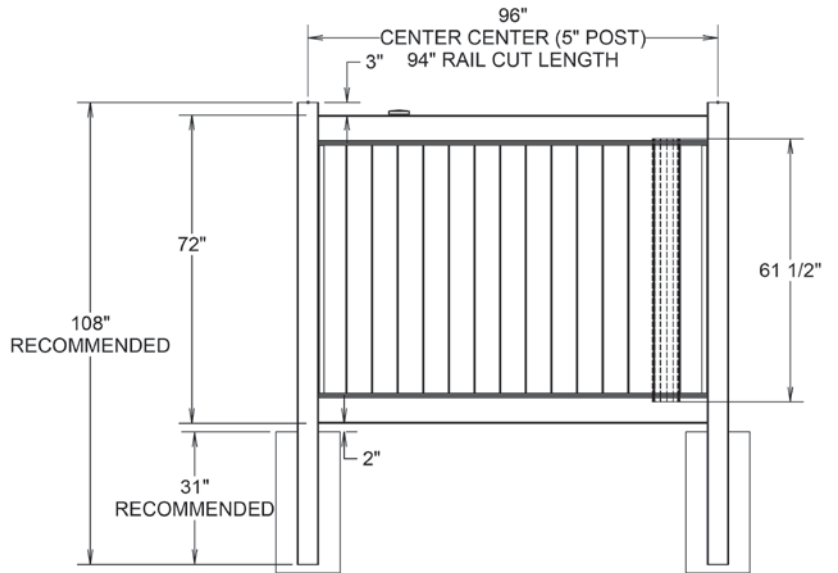

FENCE PANEL