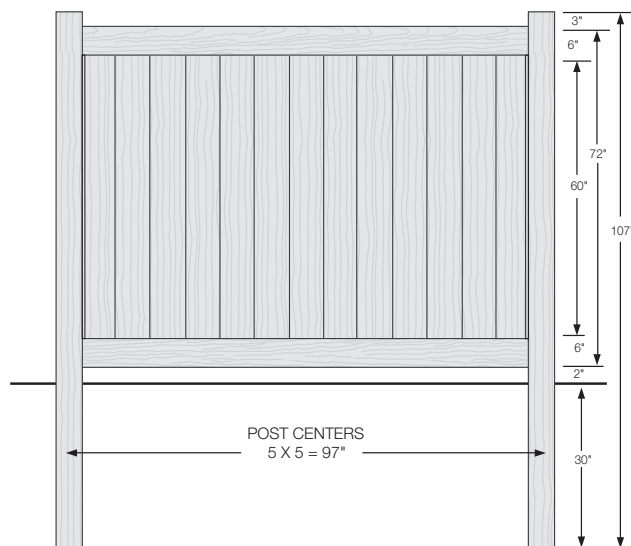

PREMIUM | 6' X 8' NEWBURY

SOLID VERTICAL PRIVACY | ELEMENT LX PREMIUM RAIL

DESCRIPTION	WEATHERED BLEND		SIERRA BLEND		BRAZILIAN BLEND		ARCTIC BLEND	
	QTY	SKU	QTY	SKU	QTY	SKU	QTY	SKU
6' x 8' Newbury Solid Vertical Privacy Panel (72"H)		630354		630200		630501		630318
5" x 5" x 107" Corner Post		630367		630205		630514		630331
5" x 5" x 107" Line Post		630368		630206		630515		630332
5" x 5" x 107" End Post		630369		630207		630516		630333
5" x 5" Pyramid Post Cap		410869		410868		410865		410863
5" x 5" New England Post Cap		410880		410879		410875		410872
6' Newbury Solid Vertical Privacy Gate Kit		630357		630212		630504		630321
6' x 50½" Newbury Solid Vertical Privacy Gate		630360		630214		630507		630324
Gate Extension Kit (Builds up to 70" Gate)*						629133		
5" x 5" x 106" Gate Post Insert						400466		

*Gate kit must also be ordered

WALK GATE

FENCE PANEL

MATERIAL PER SECTION

QTY	ITEM	DIMENSION
2	Rails	2" x 6" x 95"
4	Lock Rings	N/A
2	Steel Stiffeners	92"

RAIL PROFILE

QTY	ITEM	DIMENSION
13	T&G Boards	7/8" x 7" x 62¾"
2	End Channel	7/8" x 1" x 59¾"