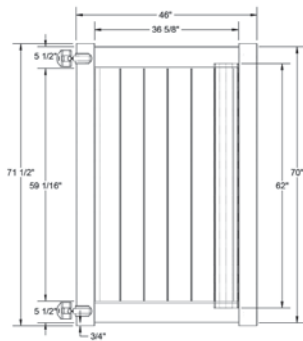

RAIL PROFILE

ELEMENT SIGNATURE
1 3/4" X 5 1/2"

STANDARD | 6' X 6' NEWBURY

SOLID VERTICAL PRIVACY | ELEMENT SIGNATURE RAIL

DESCRIPTION	WHITE		SAND		CLAY	
	QTY	SKU	QTY	SKU	QTY	SKU
6' x 6' Newbury Solid Vertical Privacy Panel (70"H) (Z)		73014393		73014396		73053756
5" x 5" x 96" .170 Line Post (Z)		7300083		73060124		N/A
5" x 5" x 96" .170 Corner Post (Z)		73060084		73060125		N/A
5" x 5" x 96" .170 End Post (Z)		73060085		73060126		N/A
5" x 5" x 102" Line Post (Z)		73014147		73014151		73053753
5" x 5" x 102" Corner Post (Z)		73014145		73014149		73053754
5" x 5" x 102" End Post (Z)		73014146		73014150		73053755
5" x 5" Pyramid Post Cap		73003093		73003769		73054107
5" x 5" Internal Post Cap		73007092		73007093		73024884
5" x 5" New England Post Cap		73045003		73045004		73054108
6' x 46" Newbury Solid Vertical Privacy Walk Gate		73025125		73025131		73053809
6' x 58" Newbury Solid Vertical Privacy Drive Gate		73025126		73025132		73053810
5" x 5" x 94" Gate Post Insert				73012353		
5" x 5" x 100" Gate Post Insert				73040719		

QS QuickShip available in White and Sand only. Applies to: Fence Panels; Line, Corner, End and Gate Posts; and 4' and 5' Wide Gates.

WALK GATE

FENCE PANEL

DRIVE GATE

MATERIAL PER SECTION

QTY	ITEM	DIMENSION
2	Rails	1 3/4" x 5 1/2" x 70"
15	T&G Boards	7/8" x 6' x 62"
2	U-Channels	1.02" x 1.379" x 59 1/2"