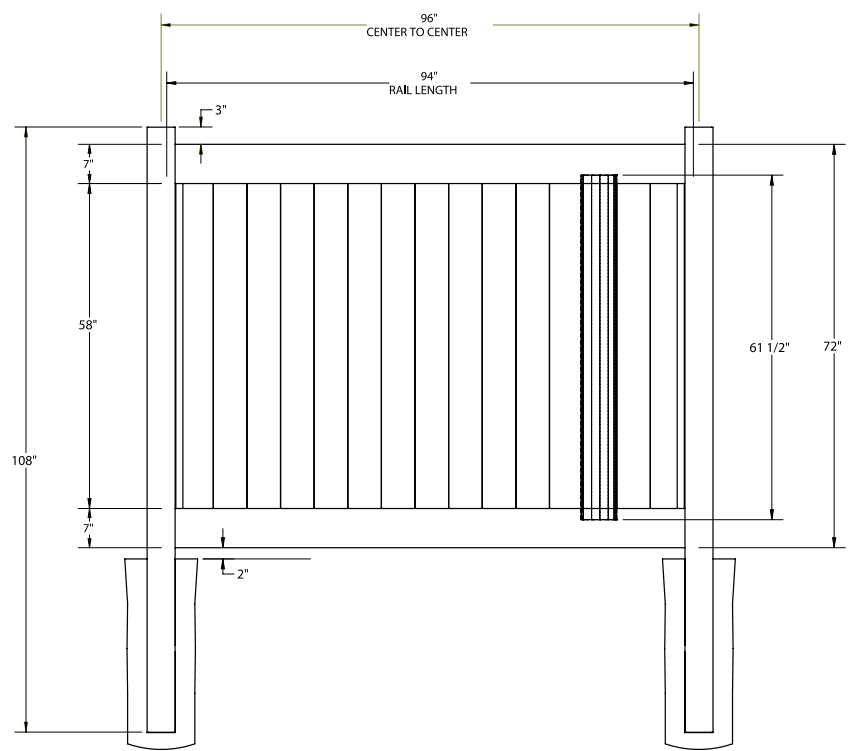

FENCE PANEL