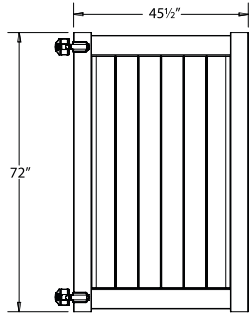

WALK GATE

FENCE PANEL

DRIVE GATE

MATERIAL PER SECTION

QTY	ITEM	DIMENSION
2	Rails	1 1/2" x 5 1/2" x 94"
15	Tongue-and Groove Boards	7/8" x 6" x 62 1/4"
2	U-Channels	1.01" x 1.20" x 59"
1	Aluminum Rail Stiffener	1 1/4" X 1 1/8" X 93"