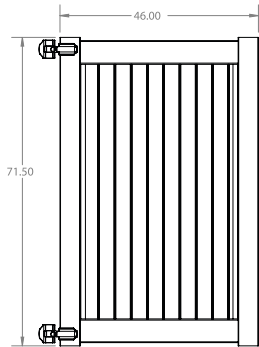

STANDARD | 6' X 8' NEWBURY

SOLID PRIVACY | ELEMENT BASE RAIL | 11.3 TONGUE-AND-GROOVE

DESCRIPTION	WHITE		SAND	
	QTY	SKU	QTY	SKU
6' x 8' Newbury Solid Privacy Panel (70"H) (ZH)		73055639		73055640
5" x 5" x 96" Line Post (ZH)		73051891		73051852
5" x 5" x 96" Corner Post (ZH)		73051888		73051849
5" x 5" x 96" End Post (ZH)		73051889		73051850
5" x 5" x 108" Line Post (ZH)		73051870		73051819
5" x 5" x 108" Corner Post (ZH)		73051866		73051817
5" x 5" x 108" End Post (ZH)		73051868		73051818
5" x 5" Pyramid Post Cap		73003093		73003769
5" x 5" Gothic Post Cap		73003094		73003760
5" x 5" New England Post Cap		73045003		73045004
6" x 46" Newbury Solid Privacy Walk Gate		73056751		73056753
6" x 58" Newbury Solid Drive Privacy Gate		73056752		73056754
5" x 5" x 106" Gate Post Insert			73003463	

WALK GATE