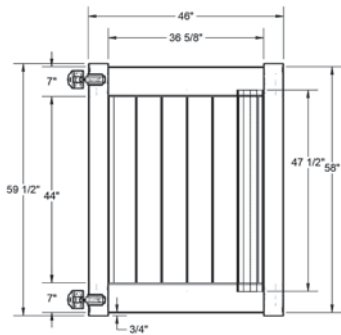

STANDARD | 5' X 8' NEWBURY

SOLID VERTICAL PRIVACY | ELEMENT RESERVE RAIL

DESCRIPTION	WHITE	
	QTY	SKU
5' x 8' Newbury Solid Vertical Privacy Panel (58"H) (QR)		73014721
5" x 5" x 96" Line Post (QR)		73024002
5" x 5" x 96" Corner Post (QR)		73024004
5" x 5" x 96" End Post (QR)		73024003
5" x 5" Pyramid Post Cap		73003093
5" x 5" Internal Post Cap		73007092
5" x 5" New England Post Cap		73045003
4' x 46" Newbury Solid Vertical Privacy Walk Gate		73025004
4' x 58" Newbury Solid Vertical Privacy Drive Gate		73025005
5" x 5" x 82" Gate Post Insert		73003718

QS QuickShip available in White and Sand only. Applies to: Fence Panels; Line, Corner, End and Gate Posts; and 4' and 5' Wide Gates.

WALK GATE