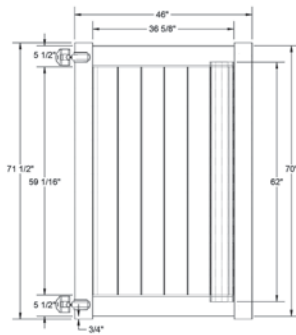

SELECT | 6' X 6' NEWBURY

SOLID VERTICAL PRIVACY | ELEMENT SIGNATURE RAIL

DESCRIPTION	WEATHERED ASPEN		MESQUITE		COASTAL CEDAR		CYPRESS		DARK WALNUT	
	QTY	SKU	QTY	SKU	QTY	SKU	QTY	SKU	QTY	SKU
6' x 6' Newbury Solid Vertical Privacy Panel (70") (Z)		73058074		73058097		73056845		73014399		73060043
5" x 5" x 78" Line Post (Z)		N/A		N/A		73058220		73058217		N/A
5" x 5" x 78" Corner Post (Z)		N/A		N/A		73058218		73058215		N/A
5" x 5" x 78" End Gate Post (Z)		N/A		N/A		73058219		73058216		N/A
5" x 5" x 102" Line Post (Z)		73058070		73058094		73056874		73014400		N/A
5" x 5" x 102" Corner Post (Z)		73058068		73058092		73056850		73014401		N/A
5" x 5" x 102" End Gate Post (Z)		73058069		73058093		73056872		73014402		N/A
5" x 5" Pyramid Post Cap		73053069		73053065		73056835		73013829		73053067
5" x 5" New England Post Cap		73053094		73053091		73045008		73045007		73053092
6' x 46" Newbury Solid Vertical Privacy Walk Gate		73056759		73056763		73056761		73025375		73060047
6' x 58" Newbury Solid Vertical Privacy Drive Gate		73056760		73056764		73054537		73025376		N/A
5" x 5" x 100" Gate Post Insert						73040719				

QS QuickShip available in White only. Applies to: Fence Panels; Line, Corner, End and Gate Posts; and 4' and 5' Wide Gates.

WALK GATE