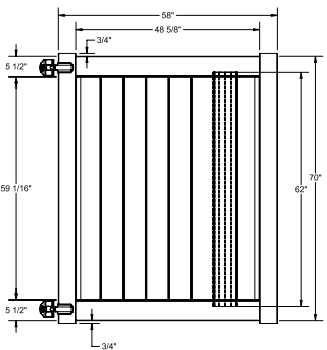

DRIVE GATE

MATERIAL PER SECTION

QTY	ITEM	DIMENSION
2	Rails w/ Lock Tabs	1½" x 5½" x 95"
15	T&G	⅞" x 6" x 62¼"
2	U-Channel	1.01" x 1.20" x 59"
1	Aluminum Rail Stiffener	1¼" x 1⅞" x 93"

RAIL PROFILE