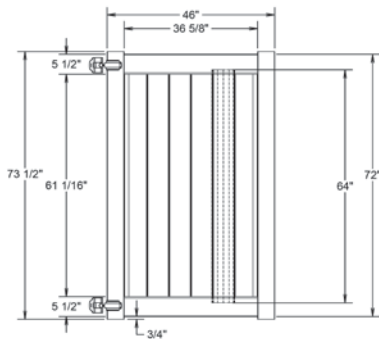

QS QuickShip available in White and Sand only. Applies to: Fence Panels; Line, Corner, End and Gate Posts; and 4' and 5' Wide Gates.

WALK GATE

FENCE PANEL

DRIVE GATE

MATERIAL PER SECTION

QTY	ITEM	DIMENSION
2	Rails	1 3/4" x 7" x 94"
15	T&G Boards	7/8" x 6' x 61 1/2"
2	U-Channels	1.02" x 1.379" x 57 3/8"

RAIL PROFILE

ELEMENT RESERVE
1 3/4" x 7"

STANDARD | 6' X 8' NEWBURY

SOLID VERTICAL PRIVACY | ELEMENT SIGNATURE RAIL

DESCRIPTION	WHITE		SAND		CLAY		GRAY	
	QTY	SKU	QTY	SKU	QTY	SKU	QTY	SKU
6' x 8' Newbury Solid Vertical Privacy Panel (72"H) (DF)		73040194		73040200		73053853		73055109
5" x 5" x 108" Line Post (DF)		73040195		73040201		73053848		73055110
5" x 5" x 108" Corner Post (DF)		73040196		73040202		73053849		73055111
5" x 5" x 108" End Post (DF)		73040197		73040203		73053850		73055112
5" x 5" Pyramid Post Cap		73003093		73003769		73054107		73053068
5" x 5" Internal Post Cap		73007092		73007093		73024884		N/A
5" x 5" New England Post Cap		73045003		73045004		73054108		73053093
6' x 46" Newbury Solid Vertical Privacy Walk Gate		73040198		73040204		73053815		73055113
6' x 58" Newbury Solid Vertical Privacy Drive Gate		73040199		73040205		73053816		73055114
5" x 5" x 106" Gate Post Insert				73003463				

QS QuickShip available in White and Sand only. Applies to: Fence Panels; Line, Corner, End and Gate Posts; and 4' and 5' Wide Gates.

WALK GATE

FENCE PANEL

DRIVE GATE

MATERIAL PER SECTION

QTY	ITEM	DIMENSION
2	Rails	1 1/4" x 5 1/2" x 94"
15	T&G Boards	7/8" x 6' x 64"
2	U-Channels	1.02" x 1.379" x 61"
1	Aluminum Rail Stiffener	1.54" x 1.60" x 93"