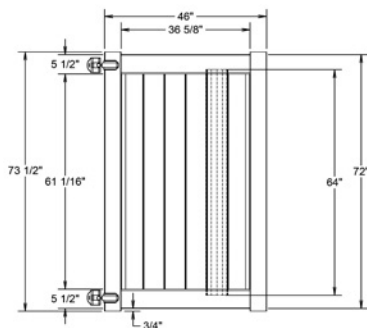

SELECT | 6' X 8' NEWBURY

SOLID VERTICAL PRIVACY | VERTEX GRAND RAIL

DESCRIPTION	COASTAL CEDAR		CYPRESS	
	QTY	SKU	QTY	SKU
6' x 8' Newbury Solid Vertical Privacy Panel (72") (ET)		73056902		73028034
5" x 5" x 108" Line Post (ET)		73056917		73028010
5" x 5" x 108" Corner Post (ET)		73056918		73028008
5" x 5" x 108" End Gate Post (ET)		73056919		73028009
5" x 5" Pyramid Post Cap		73056835		73013829
5" x 5" New England Post Cap		73045008		73045007
6' x 46" Newbury Solid Vertical Privacy Walk Gate		73056900		73025976
6' x 58" Newbury Solid Vertical Privacy Drive Gate		73056901		73025990
5" x 5" x 106" Gate Post Insert	400466			

qs QuickShip available in White only. Applies to: Fence Panels; Line, Corner, End and Gate Posts; and 4' and 5' Wide Gates.

WALK GATE