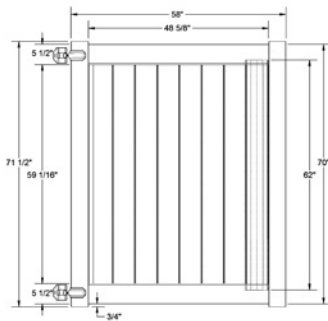

QS QuickShip available in White and Sand only. Applies to: Fence Panels; Line, Corner, End and Gate Posts; and 4' and 5' Wide Gates.

WALK GATE

FENCE PANEL

DRIVE GATE

MATERIAL PER SECTION

QTY	ITEM	DIMENSION
2	Rails	1 3/4" x 7" x 94"
15	T&G Boards	7/8" x 6' x 62"
2	U-Channels	1.02" x 1.379" x 59 1/2"
1	Aluminum Rail Stiffener	1.54" x 1.60" x 93"