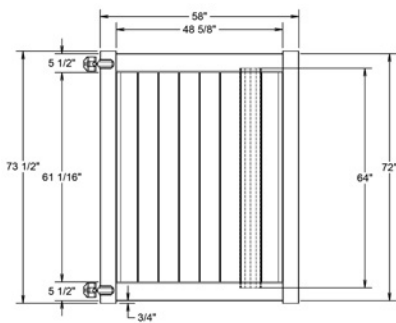

QS QuickShip available in White and Sand only. Applies to: Fence Panels; Line, Corner, End and Gate Posts; and 4' and 5' Wide Gates.

WALK GATE

FENCE PANEL

DRIVE GATE

MATERIAL PER SECTION

QTY	ITEM	DIMENSION
2	Rails	1 1/4" x 5 1/2" x 94"
15	T&G Boards	7/8" x 6' x 64"
2	U-Channels	1.02" x 1.379" x 61"
1	Aluminum Rail Stiffener	1.54" x 1.60" x 93"