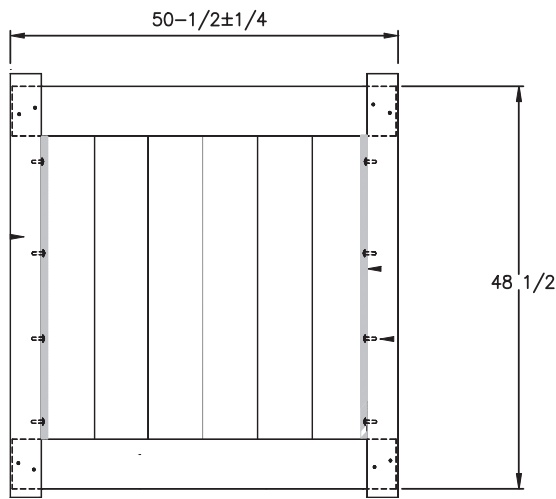

PREMIUM | 4' X 8' NEWBURY

SOLID VERTICAL PRIVACY | ELEMENT LX PREMIUM RAIL

DESCRIPTION	WEATHERED BLEND		SIERRA BLEND		BRAZILIAN BLEND		ARCTIC BLEND	
	QTY	SKU	QTY	SKU	QTY	SKU	QTY	SKU
4' x 8' Newbury Solid Vertical Privacy Panel (48"H)		630352		630259		630499		630316
5" x 5" x 84" Corner Post		630375		630254		630522		630339
5" x 5" x 84" Line Post		630376		630255		630523		630340
5" x 5" x 84" End Post		630377		630256		630524		630341
5" x 5" Pyramid Post Cap		410869		410868		410865		410863
5" x 5" New England Post Cap		410880		410879		410875		410872
4' Newbury Solid Vertical Privacy Gate Kit		630355		630253		630502		630319
4' x 50½" Newbury Solid Vertical Privacy Gate		630358		630260		630505		630322
Gate Extension Kit (Builds up to 70" Gate)*						629133		
5" x 5" x 94" Gate Post Insert						404781		

*Gate kit must also be ordered

WALK GATE

FENCE PANEL

MATERIAL PER SECTION

QTY	ITEM	DIMENSION
2	Rails	2" x 6" x 95"
4	Lock Rings	N/A
2	Steel Stiffeners	92"

RAIL PROFILE

QTY	ITEM	DIMENSION
13	T&G Boards	7/8" x 7" x 39¼"
2	End Channel	7/8" x 1" x 47¾"