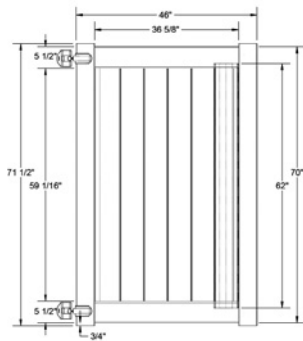

STANDARD | 6' X 6' NEWBURY

SOLID VERTICAL PRIVACY | ELEMENT SIGNATURE RAIL

DESCRIPTION	WHITE		SAND		CLAY	
	QTY	SKU	QTY	SKU	QTY	SKU
6' x 6' Newbury Solid Vertical Privacy Panel (70"H) (Z)		73014393		73014396		73053756
5" x 5" x 96" .170 Line Post (Z)		7300083		73060124		N/A
5" x 5" x 96" .170 Corner Post (Z)		73060084		73060125		N/A
5" x 5" x 96" .170 End Post (Z)		73060085		73060126		N/A
5" x 5" x 102" Line Post (Z)		73014147		73014151		73053753
5" x 5" x 102" Corner Post (Z)		73014145		73014149		73053754
5" x 5" x 102" End Post (Z)		73014146		73014150		73053755
5" x 5" Pyramid Post Cap		73003093		73003769		73054107
5" x 5" Internal Post Cap		73007092		73007093		73024884
5" x 5" New England Post Cap		73045003		73045004		73054108
6' x 46" Newbury Solid Vertical Privacy Walk Gate		73025125		73025131		73053809
6' x 58" Newbury Solid Vertical Privacy Drive Gate		73025126		73025132		73053810
5" x 5" x 94" Gate Post Insert				73012353		
5" x 5" x 100" Gate Post Insert				73040719		

QS QuickShip available in White and Sand only. Applies to: Fence Panels; Line, Corner, End and Gate Posts; and 4' and 5' Wide Gates.

WALK GATE