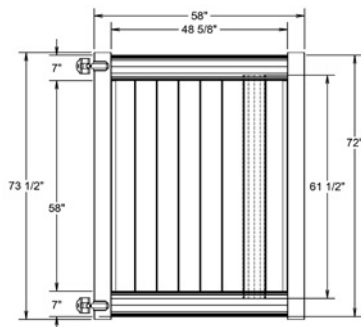

QS QuickShip available in White and Sand only. Applies to: Fence Panels; Line, Corner, End and Gate Posts; and 4' and 5' Wide Gates.

WALK GATE

FENCE PANEL

DRIVE GATE

MATERIAL PER SECTION

QTY	ITEM	DIMENSION
2	Decorative Rails	2" x 7" x 94"
15	T&G Boards	7/8" x 6' x 61 1/2"
2	U-Channels	1.02" x 1.379" x 58 3/8"