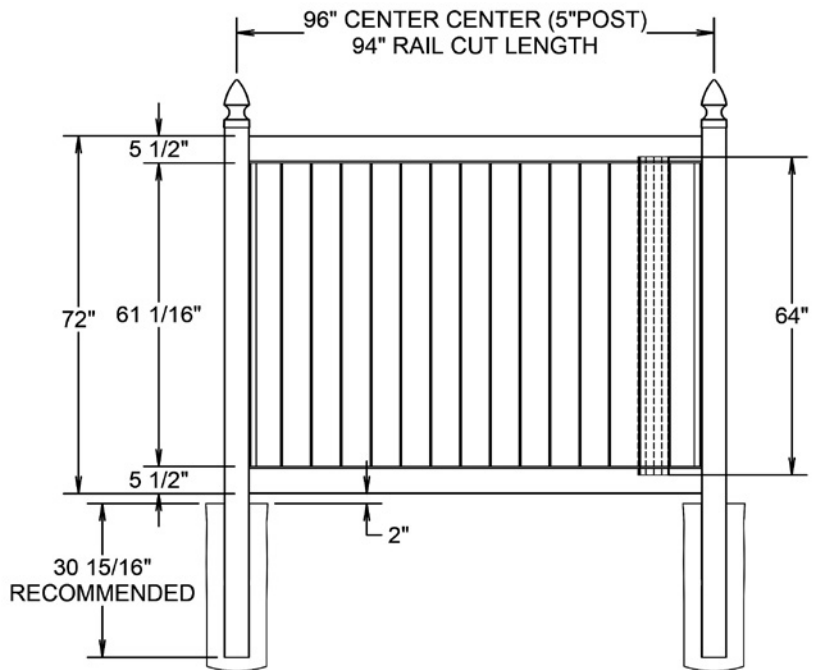

FENCE PANEL