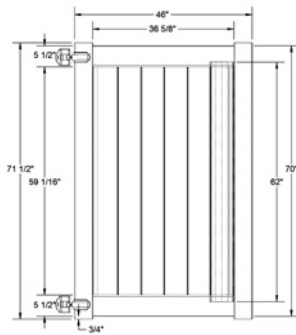

SELECT | 6' X 6' NEWBURY

SOLID VERTICAL PRIVACY | ELEMENT SIGNATURE RAIL

DESCRIPTION	WEATHERED ASPEN		MESQUITE		COASTAL CEDAR		CYPRESS		DARK WALNUT	
	QTY	SKU	QTY	SKU	QTY	SKU	QTY	SKU	QTY	SKU
6' x 6' Newbury Solid Vertical Privacy Panel (70") (Z)		73058074		73058097		73056845		73014399		73060043
5" x 5" x 78" Line Post (Z)		N/A		N/A		73058220		73058217		N/A
5" x 5" x 78" Corner Post (Z)		N/A		N/A		73058218		73058215		N/A
5" x 5" x 78" End Gate Post (Z)		N/A		N/A		73058219		73058216		N/A
5" x 5" x 102" Line Post (Z)		73058070		73058094		73056874		73014400		73060044
5" x 5" x 102" Corner Post (Z)		73058068		73058092		73056850		73014401		73060045
5" x 5" x 102" End Gate Post (Z)		73058069		73058093		73056872		73014402		73060046
5" x 5" Pyramid Post Cap		73053069		73053065		73056835		73013829		73053067
5" x 5" New England Post Cap		73053094		73053091		73045008		73045007		73053092
6' x 46" Newbury Solid Vertical Privacy Walk Gate		73056759		73056763		73056761		73025375		73060047
6' x 58" Newbury Solid Vertical Privacy Drive Gate		73056760		73056764		73054537		73025376		73060048
5" x 5" x 100" Gate Post Insert						73040719				

QS QuickShip available in White only. Applies to: Fence Panels; Line, Corner, End and Gate Posts; and 4' and 5' Wide Gates.

WALK GATE