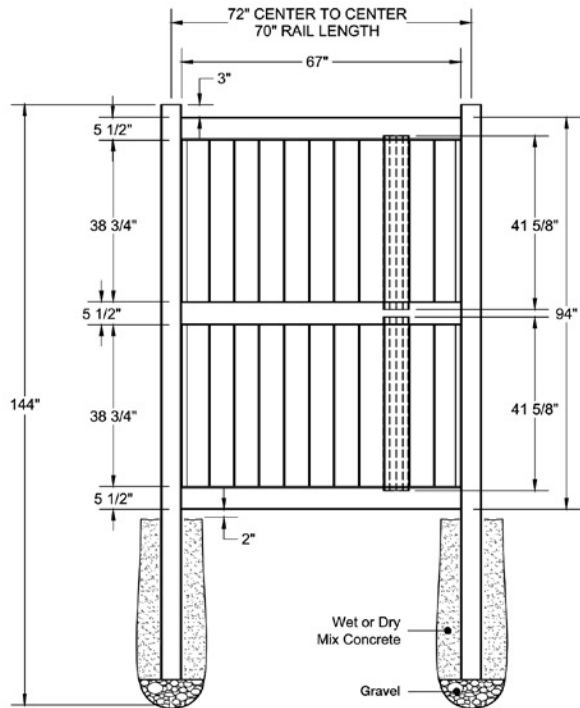

FENCE PANEL