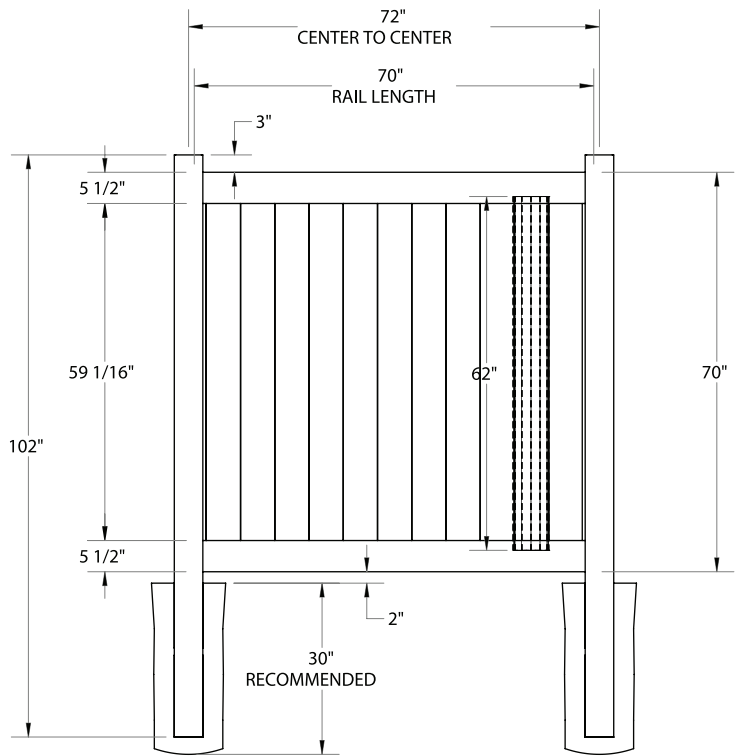

FENCE PANEL