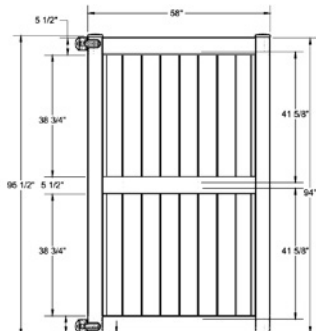

qs QuickShip available in White only. Applies to: Fence Panels; Line, Corner, End and Gate Posts; and 4' and 5' Wide Gates.

WALK GATE

FENCE PANEL

DRIVE GATE

MATERIAL PER SECTION

QTY	ITEM	DIMENSION
2	Rails	1 3/4" x 5 1/2" x 70"
1	Double Slit	1 1/2" x 5 1/2" x 70"
22	T&G Boards	7/8" X 6' X 41 5/8"
4	U-Channels	39 5/8"