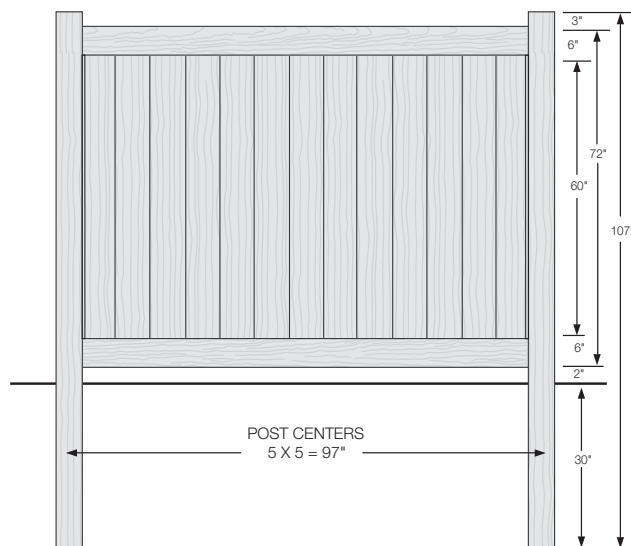

PREMIUM | 6' X 8' NEWBURY

SOLID VERTICAL PRIVACY | ELEMENT LX PREMIUM RAIL

DESCRIPTION	WEATHERED BLEND		SIERRA BLEND		BRAZILIAN BLEND		ARCTIC BLEND	
	QTY	SKU	QTY	SKU	QTY	SKU	QTY	SKU
6' x 8' Newbury Solid Vertical Privacy Panel (72"H)		630354		630200		630501		630318
5" x 5" x 107" Corner Post		630367		630205		630514		630331
5" x 5" x 107" Line Post		630368		630206		630515		630332
5" x 5" x 107" End Post		630369		630207		630516		630333
5" x 5" Pyramid Post Cap		410869		410868		410865		410863
5" x 5" New England Post Cap		410880		410879		410875		410872
6' Newbury Solid Vertical Privacy Gate Kit		630357		630212		630504		630321
6' x 50½" Newbury Solid Vertical Privacy Gate		630360		630214		630507		630324
Gate Extension Kit (Builds up to 70" Gate)*						629133		
5" x 5" x 106" Gate Post Insert						400466		

*Gate kit must also be ordered

WALK GATE

FENCE PANEL

MATERIAL PER SECTION

RAIL PROFILE

QTY	ITEM	DIMENSION
2	Rails	2" x 6" x 95"
4	Lock Rings	N/A
2	Steel Stiffeners	92"

QTY	ITEM	DIMENSION
13	T&G Boards	7/8" x 7" x 62¾"
2	End Channel	7/8" x 1" x 59¾"