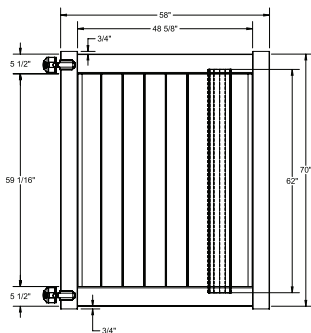

QS QuickShip available in White and Sand only. Applies to: Fence Panels; Line, Corner, End and Gate Posts; and 4' and 5' Wide Gates.

WALK GATE

FENCE PANEL

DRIVE GATE

MATERIAL PER SECTION

QTY	ITEM	DIMENSION
2	Rails	1 3/4" x 7" x 70"
11	GlideLock Boards	7/8" x 6' x 62"
2	U-Channels	1.02" x 1.379" x 59 1/2"