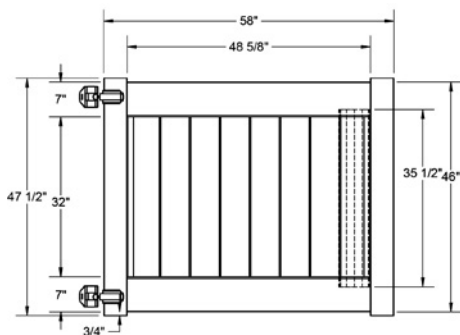

QS QuickShip available in White and Sand only. Applies to: Fence Panels; Line, Corner, End and Gate Posts; and 4' and 5' Wide Gates.

WALK GATE

FENCE PANEL

DRIVE GATE

MATERIAL PER SECTION

QTY	ITEM	DIMENSION
2	Rails	1 3/4" x 7" x 94"
15	T&G Boards	7/8" x 6' x 38"
2	U-Channels	35 1/8"