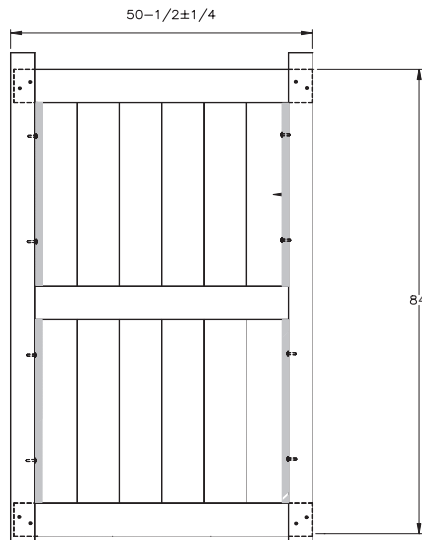

WALK GATE

FENCE PANEL

MATERIAL PER SECTION

QTY	ITEM	DIMENSION
1	Molded Mid Rail with Steel	2" x 6" x 95"
2	Top/Bottom Rail with Steel	2" x 6" x 95"
6	Lock Rings	N/A

RAIL PROFILE

QTY	ITEM	DIMENSION
26	T&G Boards	7/8" x 7" x 35 7/8"
2	End Channel	7/8" x 1" x 47 7/8"