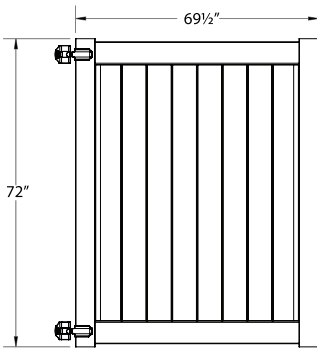

DRIVE GATE

MATERIAL PER SECTION

QTY	ITEM	DIMENSION
2	Rails	1 1/2" x 5 1/2" x 94"
15	Tongue-and Groove Boards	7/8" x 6" x 62 1/4"
2	U-Channels	1.01" x 1.20" x 59"
1	Aluminum Rail Stiffener	1 1/4" X 1 1/8" X 93"

RAIL PROFILE