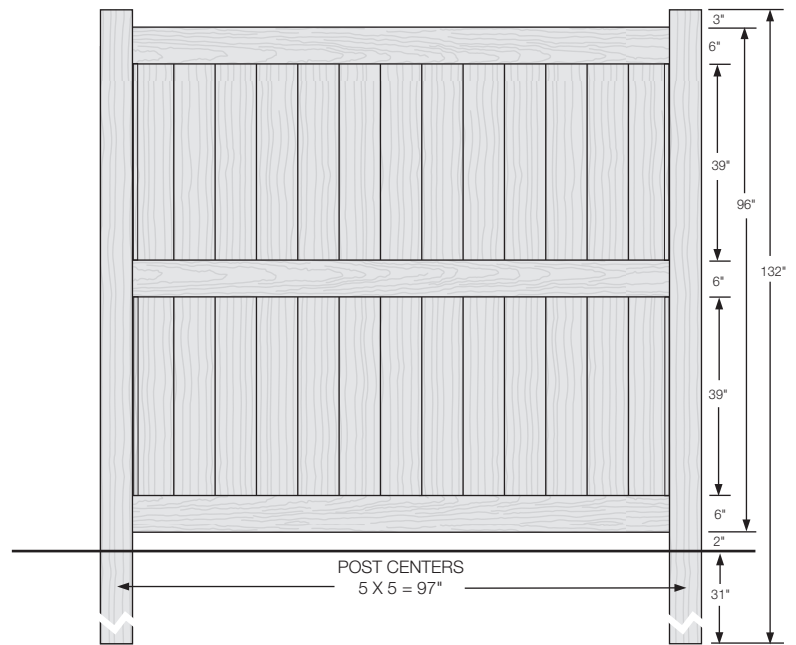

FENCE PANEL

MATERIAL PER SECTION

QTY	ITEM	DIMENSION
1	Molded Mid Rail with Steel	2" x 6" x 95"
2	Top/Bottom Rail with Steel	2" x 6" x 95"
6	Lock Rings	N/A

RAIL PROFILE

QTY	ITEM	DIMENSION
13	T&G Boards	7/8" x 7" x 41 7/8"
2	End Channel	7/8" x 1" x 47 7/8"

ELEMENT LX PREMIUM
2" x 6"