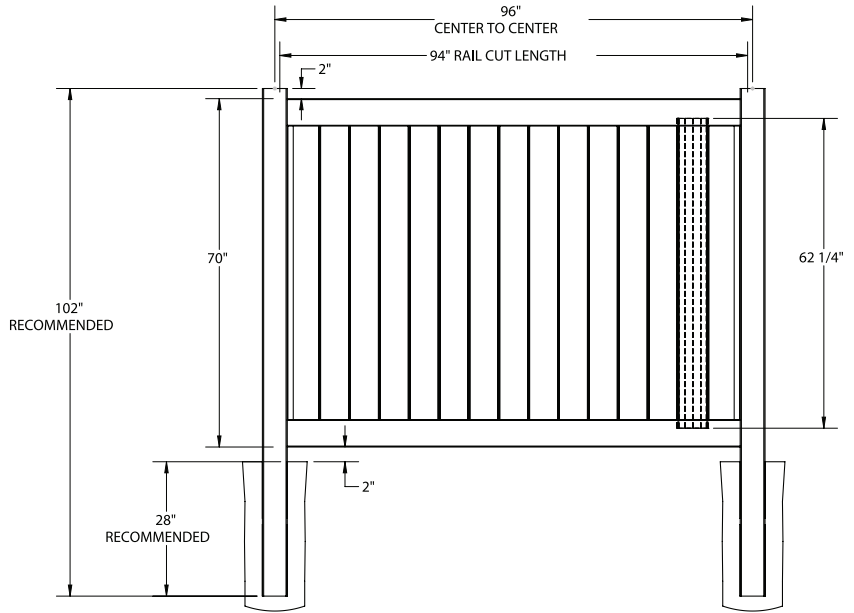

FENCE PANEL