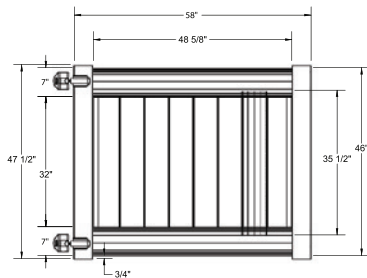

DRIVE GATE

MATERIAL PER SECTION

QTY	ITEM	DIMENSION
2	Decorative Rails	2" x 7" x 94"
2	U-Channel	1.02" x 1.379" x 32 1/4"
15	T&G Boards	7/8" x 6" x 32 1/4"

RAIL PROFILE