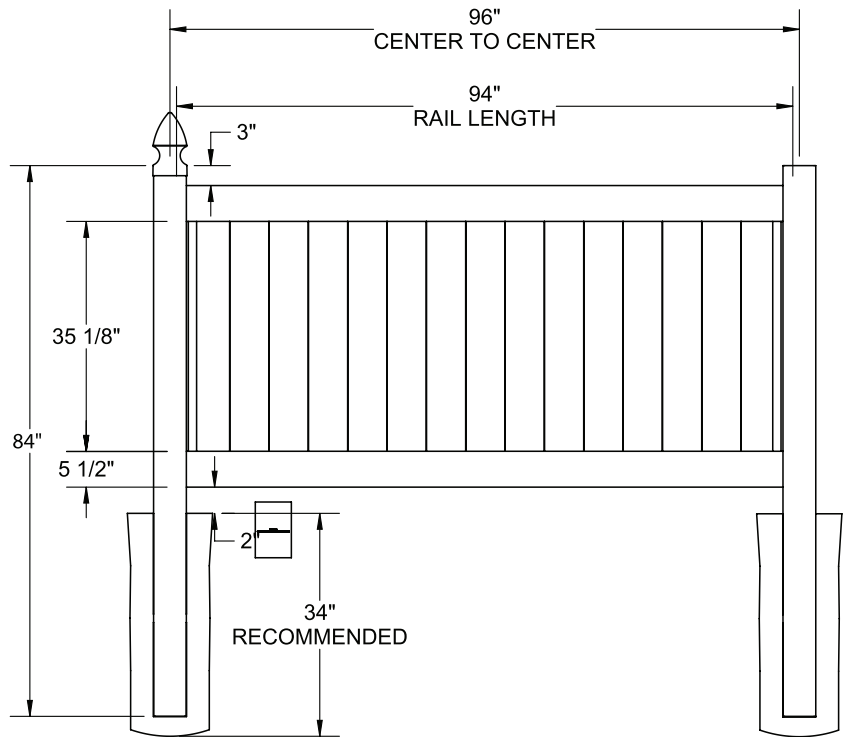

FENCE PANEL