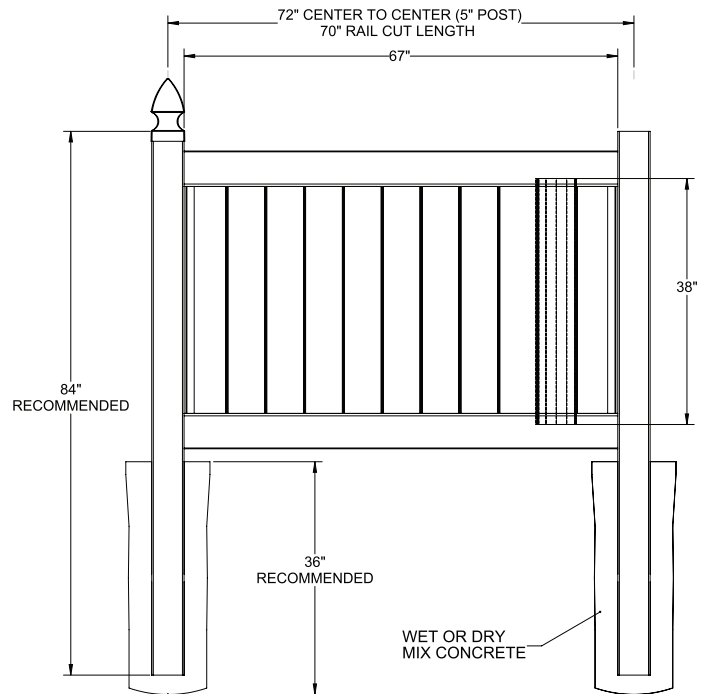

FENCE PANEL