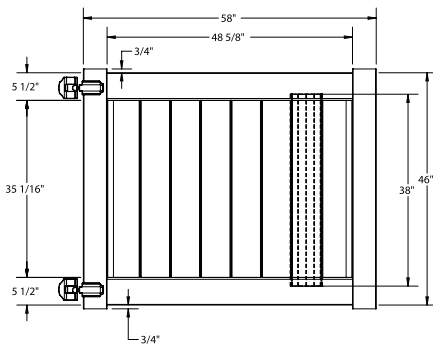

CS QuickShip available in White and Sand only. Applies to: Fence Panels; Line, Corner, End and Gate Posts; and 4' and 5' Wide Gates.

WALK GATE

FENCE PANEL

DRIVE GATE

MATERIAL PER SECTION

QTY	ITEM	DIMENSION
2	Rails	1 3/4" x 5 1/2" x 94"
15	T&G Boards	7/8" x 6' x 38"
2	U-Channels	35 7/8"
1	Aluminum Rail Stiffener	1.54" X 1.60" X 93"