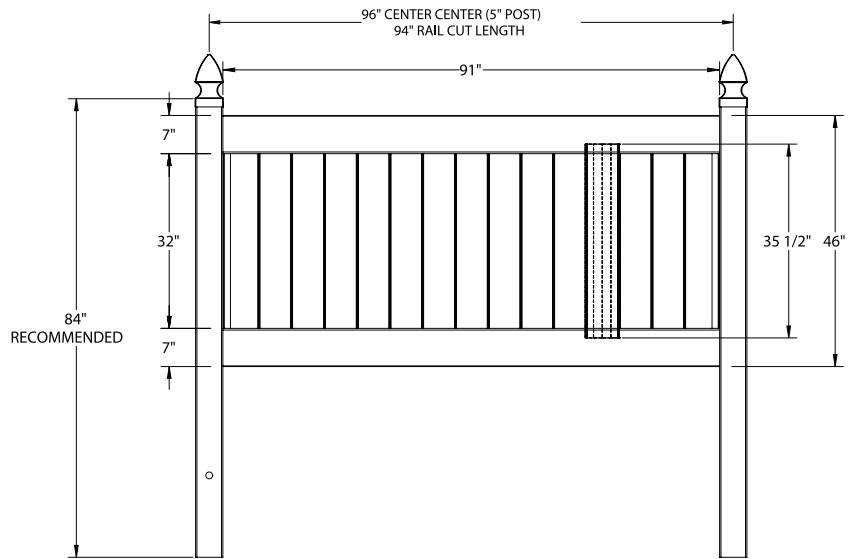

FENCE PANEL