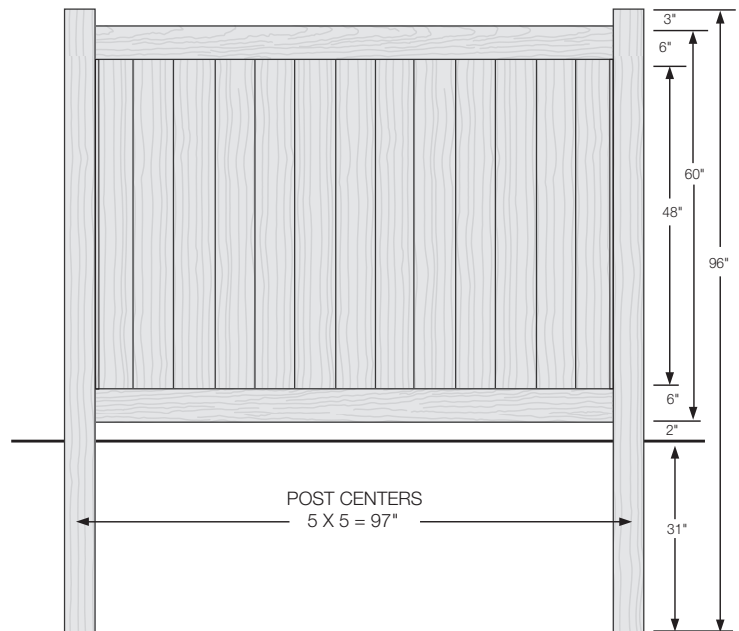

PREMIUM | 5' X 8' NEWBURY

SOLID VERTICAL PRIVACY | ELEMENT LX PREMIUM RAIL

DESCRIPTION	WEATHERED BLEND		SIERRA BLEND		BRAZILIAN BLEND		ARCTIC BLEND	
	QTY	SKU	QTY	SKU	QTY	SKU	QTY	SKU
5' x 8' Newbury Solid Vertical Privacy Panel (60"H)		630353		630199		630500		630317
5" x 5" x 96" Corner Post		630371		630201		630518		630335
5" x 5" x 96" Line Post		630372		630202		630519		630336
5" x 5" x 96" End Post		630373		630203		630520		630337
5" x 5" Pyramid Post Cap		410869		410868		410865		410863
5" x 5" New England Post Cap		410880		410879		410875		410872
5' Newbury Solid Vertical Privacy Gate Kit		630356		630211		630503		630320
5' x 50½" Newbury Solid Vertical Privacy Gate		630359		630213		630506		630323
Gate Extension Kit (Builds up to 70" Gate)*						629133		
5" x 5" x 94" Gate Post Insert						404781		

*Gate kit must also be ordered

WALK GATE

FENCE PANEL

MATERIAL PER SECTION

QTY	ITEM	DIMENSION
2	Rails	2" x 6" x 95"
4	Lock Rings	N/A
2	Steel Stiffeners	92"

RAIL PROFILE

QTY	ITEM	DIMENSION
13	T&G Boards	7/8" x 7" x 50¾"
2	End Channel	7/8" x 1" x 47⅞"