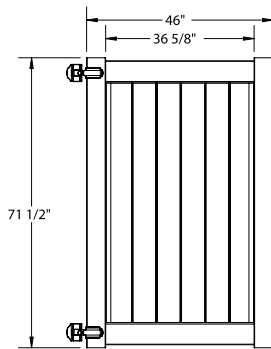

SELECT | 6' X 8' NEWBURY

SOLID PRIVACY | ELEMENT BASE RAIL | 11.3 TONGUE-AND-GROOVE

DESCRIPTION	COASTAL CEDAR		MESQUITE		WEATHERED ASPEN	
	QTY	SKU	QTY	SKU	QTY	SKU
6' x 8' Newbury Solid Privacy Panel (70"H) (ZH)		73055474		73055475		73055476
5" x 5" x 96" Line Post (ZH)		73051801		73051795		73051906
5" x 5" x 96" Corner Post (ZH)		73051799		73051793		73051902
5" x 5" x 96" End Post (ZH)		73051800		73051794		73051904
5" x 5" x 108" Line Post (ZH)		73051798		73051778		73055536
5" x 5" x 108" Corner Post (ZH)		73051796		73051776		73055537
5" x 5" x 108" End Post (ZH)		73051797		73051777		73055538
5" x 5" Pyramid Post Cap		73056835		73053065		73053069
5" x 5" New England Post Cap		73056837		73053091		73053094
6" x 46" Newbury Solid Privacy Walk Gate		73056761		73056763		73056759
6" x 58" Newbury Solid Drive Privacy Gate		73056762		73056764		73056760
5" x 5" x 106" Gate Post Insert	73003463					

Note: Gates uses 6" T&G for Coastal Cedar, Mesquite, and Weathered Aspen.

WALK GATE