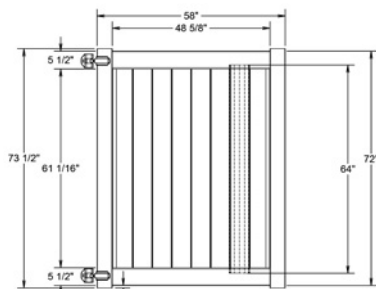

qs QuickShip available in White only. Applies to: Fence Panels; Line, Corner, End and Gate Posts; and 4' and 5' Wide Gates.

WALK GATE

FENCE PANEL

DRIVE GATE

MATERIAL PER SECTION

QTY	ITEM	DIMENSION
2	Rails	2" x 7" x 94"
15	GlideLock Boards	7/8" x 6" x 61 1/2"
2	U-Channels	7/8" x 1 3/8" x 58.37"