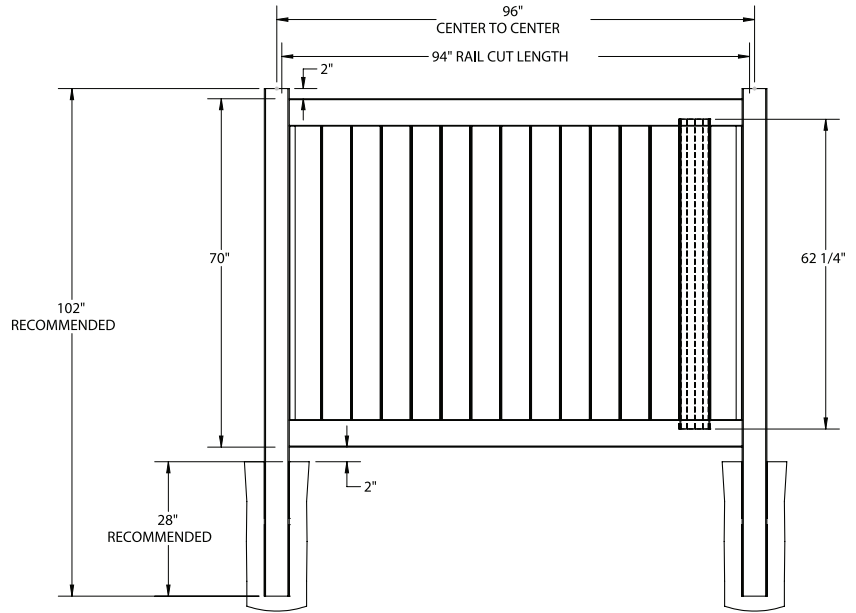

FENCE PANEL