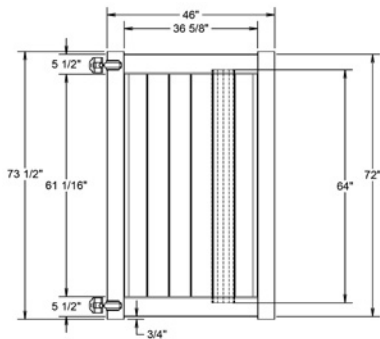

STANDARD | 6' X 8' NEWBURY

SOLID VERTICAL PRIVACY | ELEMENT SIGNATURE RAIL

DESCRIPTION	WHITE		SAND		CLAY		GRAY	
	QTY	SKU	QTY	SKU	QTY	SKU	QTY	SKU
6' x 8' Newbury Solid Vertical Privacy Panel (72"H) (DF)		73040194		73040200		73053853		73055109
5" x 5" x 108" Line Post (DF)		73040195		73040201		73053848		73055110
5" x 5" x 108" Corner Post (DF)		73040196		73040202		73053849		73055111
5" x 5" x 108" End Post (DF)		73040197		73040203		73053850		73055112
5" x 5" Pyramid Post Cap		73003093		73003769		73054107		73053068
5" x 5" Internal Post Cap		73007092		73007093		73024884		N/A
5" x 5" New England Post Cap		73045003		73045004		73054108		73053093
6' x 46" Newbury Solid Vertical Privacy Walk Gate		73040198		73040204		73053815		73055113
6' x 58" Newbury Solid Vertical Privacy Drive Gate		73040199		73040205		73053816		73055114
5" x 5" x 106" Gate Post Insert				73003463				

QS QuickShip available in White and Sand only. Applies to: Fence Panels; Line, Corner, End and Gate Posts; and 4' and 5' Wide Gates.

WALK GATE