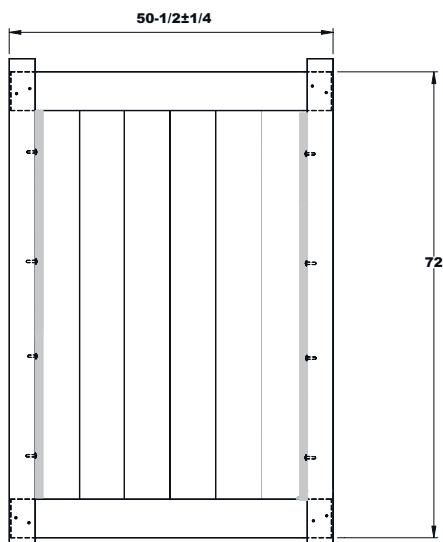

*Gate kit must also be ordered

WALK GATE

FENCE PANEL

MATERIAL PER SECTION

RAIL PROFILE

QTY	ITEM	DIMENSION
2	Rails	2" x 6" x 95"
4	Lock Rings	N/A
2	Steel Stiffeners	92"

QTY	ITEM	DIMENSION
13	T&G Boards	7/8" x 7" x 62¾"
2	End Channel	7/8" x 1" x 59¾"