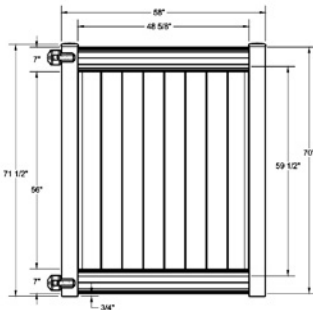

QS QuickShip available in White and Sand only. Applies to: Fence Panels; Line, Corner, End and Gate Posts; and 4' and 5' Wide Gates.

WALK GATE

FENCE PANEL

DRIVE GATE

MATERIAL PER SECTION

QTY	ITEM	DIMENSION
2	Decorative Rails	2" x 7" x 94"
15	T&G Boards	7/8" x 6' x 59 1/2"
2	U-Channels	1.02" x 1.379" x 56 1/4"