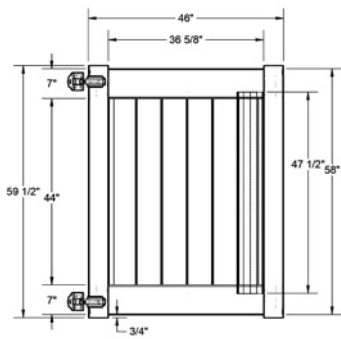

STANDARD | 5' X 8' NEWBURY

SOLID VERTICAL PRIVACY | ELEMENT RESERVE RAIL

DESCRIPTION	WHITE	
	QTY	SKU
5' x 8' Newbury Solid Vertical Privacy Panel (58"H) (QR)		73014721
5" x 5" x 96" Line Post (QR)		73024002
5" x 5" x 96" Corner Post (QR)		73024004
5" x 5" x 96" End Post (QR)		73024003
5" x 5" Pyramid Post Cap		73003093
5" x 5" Internal Post Cap		73007092
5" x 5" New England Post Cap		73045003
4' x 46" Newbury Solid Vertical Privacy Walk Gate		73025004
4' x 58" Newbury Solid Vertical Privacy Drive Gate		73025005
5" x 5" x 82" Gate Post Insert		73003718

QS QuickShip available in White and Sand only. Applies to: Fence Panels; Line, Corner, End and Gate Posts; and 4' and 5' Wide Gates.

WALK GATE