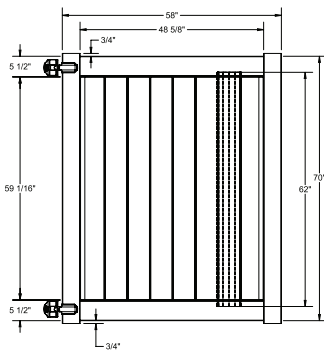

DRIVE GATE

MATERIAL PER SECTION

QTY	ITEM	DIMENSION
2	Rails w/ Lock Tabs	1 1/2" x 5 1/2" x 95"
15	T&G	7/8" x 6" x 62 1/4"
2	U-Channel	1.01" x 1.20" x 59"
1	Aluminum Rail Stiffener	1 1/4" x 1 1/8" x 93"

RAIL PROFILE