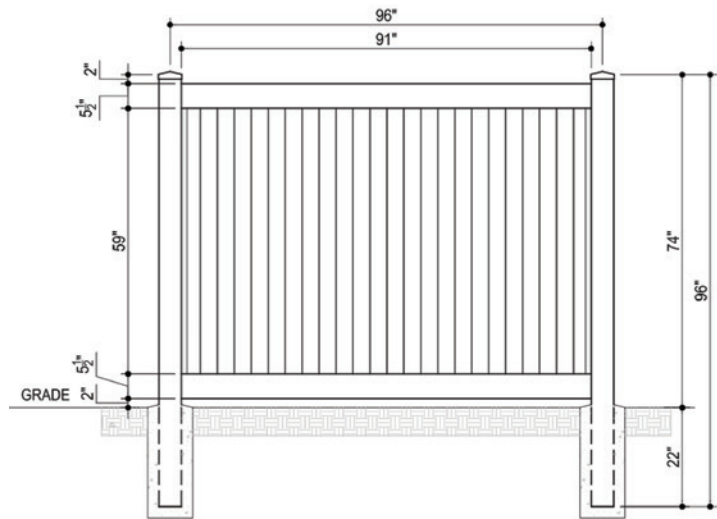

FENCE PANEL