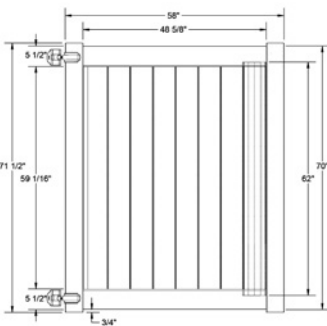

QS QuickShip available in White only. Applies to: Fence Panels; Line, Corner, End and Gate Posts; and 4' and 5' Wide Gates.

WALK GATE

FENCE PANEL

DRIVE GATE

MATERIAL PER SECTION

QTY	ITEM	DIMENSION
2	Rails	1 3/4" x 5 1/2" x 70"
11	T&G Boards	7/8" x 6" x 62"
2	U-Channels	59 1/2"