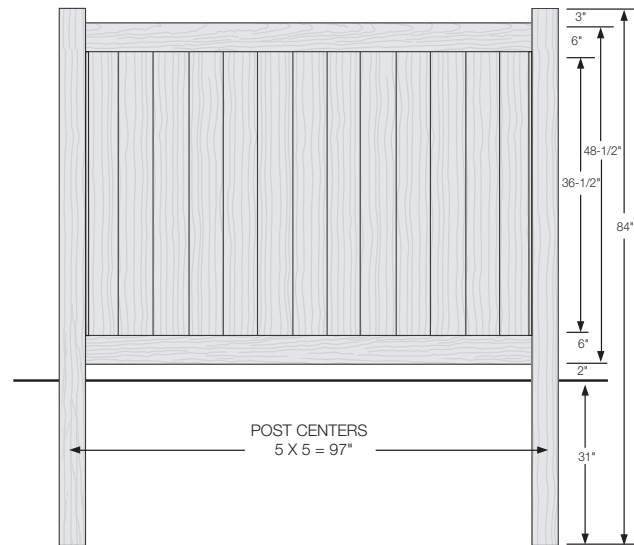

PREMIUM | 4' X 8' NEWBURY

SOLID VERTICAL PRIVACY | ELEMENT LX PREMIUM RAIL

DESCRIPTION	WEATHERED BLEND		SIERRA BLEND		BRAZILIAN BLEND		ARCTIC BLEND	
	QTY	SKU	QTY	SKU	QTY	SKU	QTY	SKU
4' x 8' Newbury Solid Vertical Privacy Panel (48"H)		630352		630259		630499		630316
5" x 5" x 84" Corner Post		630375		630254		630522		630339
5" x 5" x 84" Line Post		630376		630255		630523		630340
5" x 5" x 84" End Post		630377		630256		630524		630341
5" x 5" Pyramid Post Cap		410869		410868		410865		410863
5" x 5" New England Post Cap		410880		410879		410875		410872
4' Newbury Solid Vertical Privacy Gate Kit		630355		630253		630502		630319
4' x 50½" Newbury Solid Vertical Privacy Gate		630358		630260		630505		630322
Gate Extension Kit (Builds up to 70" Gate)*						629133		
5" x 5" x 94" Gate Post Insert						404781		

*Gate kit must also be ordered

WALK GATE

FENCE PANEL

MATERIAL PER SECTION

QTY	ITEM	DIMENSION
2	Rails	2" x 6" x 95"
4	Lock Rings	N/A
2	Steel Stiffeners	92"

RAIL PROFILE

QTY	ITEM	DIMENSION
13	T&G Boards	7/8" x 7" x 39¼"
2	End Channel	7/8" x 1" x 47¾"