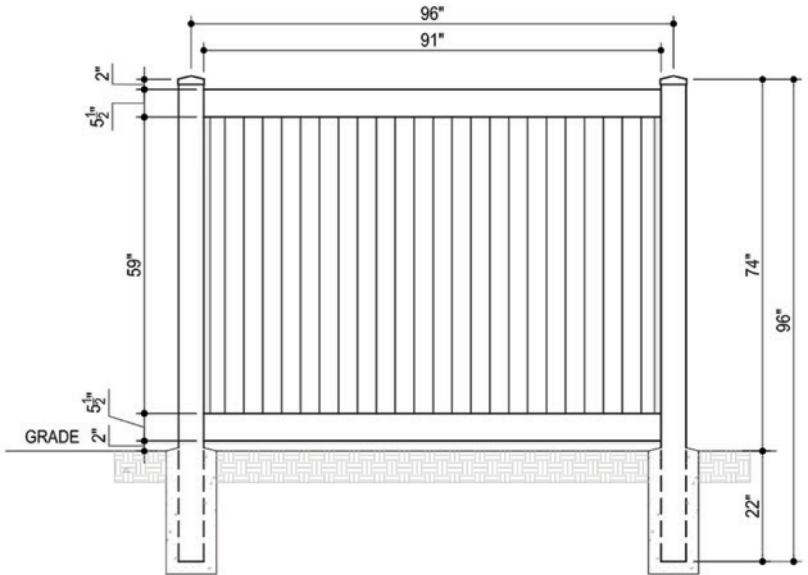

FENCE PANEL