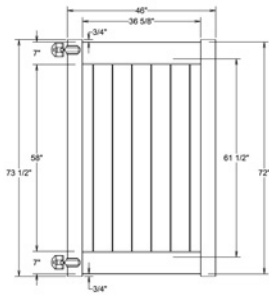

QS QuickShip available in White and Sand only. Applies to: Fence Panels; Line, Corner, End and Gate Posts; and 4' and 5' Wide Gates.

WALK GATE

FENCE PANEL

DRIVE GATE

MATERIAL PER SECTION

QTY	ITEM	DIMENSION
2	Rails	1 3/4" x 7" x 94"
15	T&G Boards	7/8" x 6' x 61 1/2"
2	U-Channels	1.02" x 1.379" x 57 3/8"