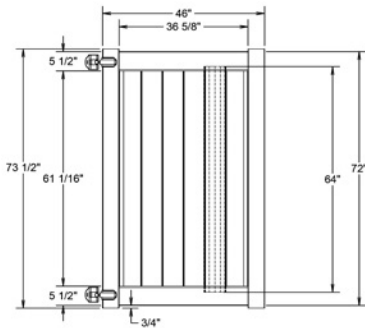

SELECT | 6' X 8' NEWBURY

SOLID VERTICAL PRIVACY | ELEMENT SIGNATURE RAIL

DESCRIPTION	WEATHERED ASPEN		MESQUITE		COASTAL CEDAR		CYPRESS	
	QTY	SKU	QTY	SKU	QTY	SKU	QTY	SKU
6' x 8' Newbury Solid Vertical Privacy Panel (72") (DF)		73058039		73058083		73056846		73043089
5" x 5" x 96" Line Post (DF)		N/A		N/A		73056891		N/A
5" x 5" x 96" Corner Post (DF)		N/A		N/A		73056893		N/A
5" x 5" x 96" End Gate Post (DF)		N/A		N/A		73056892		N/A
5" x 5" x 108" Line Post (DF)		73058036		73058060		73056873		73043900
5" x 5" x 108" Corner Post (DF)		73058034		73058058		73056849		73043901
5" x 5" x 108" End Gate Post (DF)		73058035		73058059		73056871		73043902
5" x 5" Pyramid Post Cap		73053069		73053065		73056835		73013829
5" x 5" New England Post Cap		73053094		73053091		73045008		73045007
6' x 46" Newbury Solid Vertical Privacy Walk Gate		73058037		73058081		73056847		73043903
6' x 58" Newbury Solid Vertical Privacy Drive Gate		73058038		73058082		73056843		73043904
5" x 5" x 106" Gate Post Insert						73003463		

QS QuickShip available in White only. Applies to: Fence Panels; Line, Corner, End and Gate Posts; and 4' and 5' Wide Gates.

WALK GATE