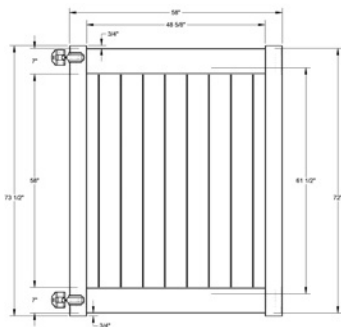

QS QuickShip available in White and Sand only. Applies to: Fence Panels; Line, Corner, End and Gate Posts; and 4' and 5' Wide Gates.

WALK GATE

FENCE PANEL

DRIVE GATE

MATERIAL PER SECTION

QTY	ITEM	DIMENSION
2	Rails	1 3/4" x 7" x 94"
15	T&G Boards	7/8" x 6' x 61 1/2"
2	U-Channels	1.02" x 1.379" x 57 3/8"