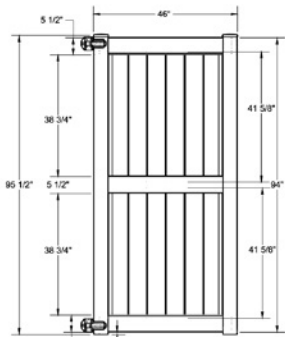

SELECT | 8' X 6' NEWBURY

SOLID VERTICAL PRIVACY | ELEMENT SIGNATURE RAIL

DESCRIPTION	COASTAL CEDAR		CYPRESS	
	QTY	SKU	QTY	SKU
8' x 6' Newbury Solid Vertical Privacy Panel (94") (DB)		73056911		73055351
5" x 5" x 144" Line Post (DB)		73056912		73055352
5" x 5" x 144" Corner Post (DB)		73056913		73055353
5" x 5" x 144" End Gate Post (DB)		73056914		73055354
5" x 5" Pyramid Post Cap		73013829		73013829
5" x 5" New England Post Cap		73045007		73045008
8' x 46" Newbury Solid Vertical Privacy Walk Gate		73056915		73055355
8' x 58" Newbury Solid Vertical Privacy Drive Gate		73056916		73055356
5" x 5" x 106" Gate Post Insert				73003463

qs QuickShip available in White only. Applies to: Fence Panels; Line, Corner, End and Gate Posts; and 4' and 5' Wide Gates.

WALK GATE