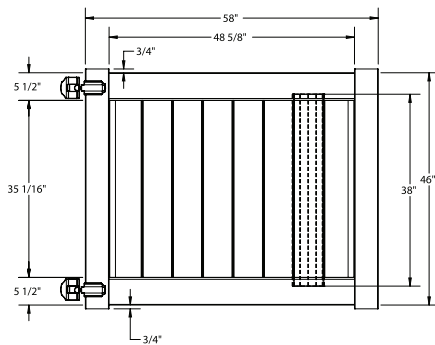

QS QuickShip available in White only. Applies to: Fence Panels; Line, Corner, End and Gate Posts; and 4' and 5' Wide Gates.

WALK GATE

FENCE PANEL

DRIVE GATE

MATERIAL PER SECTION

QTY	ITEM	DIMENSION
2	Rails	1 3/4" x 5 1/2" x 70"
11	T&G Boards	7/8" x 6' x 38"
2	U-Channels	1.02" x 1.379" x 36.375"