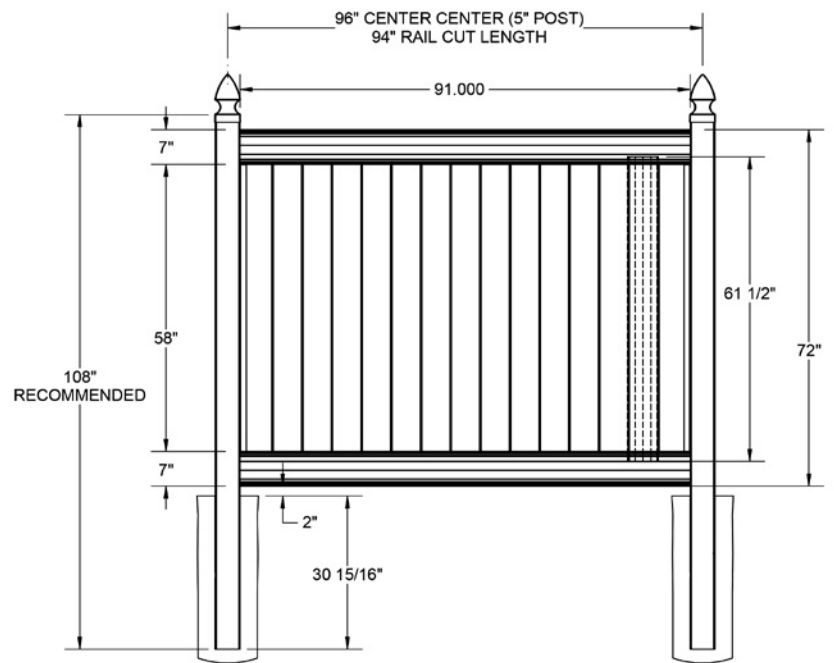

FENCE PANEL