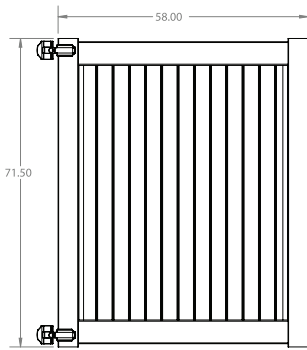

DRIVE GATE

MATERIAL PER SECTION

QTY	ITEM	DIMENSION
2	Pocket Rail	1½" x 5½" x 95"
6	T&G	⅞" x 11.3" x 62¼"
2	U-Channel	⅞" x 1¼" 59"
1	Rail Stiffener	1¼" x 1.69" x 93"

RAIL PROFILE