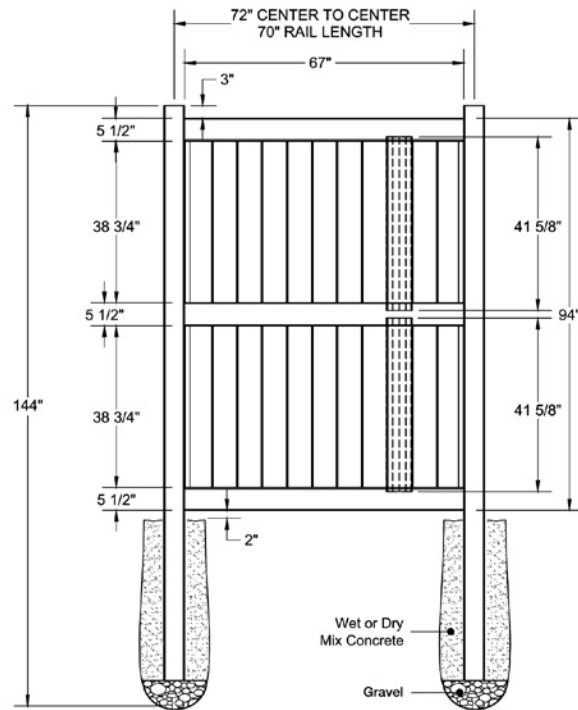

STANDARD | 8' X 6' NEWBURY

SOLID VERTICAL PRIVACY | ELEMENT SIGNATURE RAIL

DESCRIPTION	WHITE		SAND	
	QTY	SKU	QTY	SKU
8' x 6' Newbury Solid Vertical Privacy Panel (94"H) (DB)		73025302		73024961
5" x 5" x 144" Corner Post (DB)		73025304		73024963
5" x 5" x 144" End Post (DB)		73025305		73024964
5" x 5" x 144" Line Post (DB)		73025303		73024962
5" x 5" Pyramid Post Cap		73003093		73003769
5" x 5" Internal Post Cap		73007092		73007093
5" x 5" New England Post Cap		73045003		73045004
8' x 46" Newbury Solid Vertical Privacy Walk Gate		73025306		73024965
8' x 58" Newbury Solid Vertical Privacy Drive Gate		73025307		73024966
5" x 5" x 106" Gate Post Insert				73003463

qs QuickShip available in White and Sand only. Applies to: Fence Panels; Line, Corner, End and Gate Posts; and 4' and 5' Wide Gates.

WALK GATE

FENCE PANEL

DRIVE GATE

MATERIAL PER SECTION

QTY	ITEM	DIMENSION
2	Rails	1 3/4" x 5.47" x 70"
1	7/8" Double Slit Rail	1 1/2" x 5 1/2" x 70"
15	T&G Boards	7/8" x 6' x 41 1/8"
2	U-Channels	1.02" x 1.379" x 39 3/8"