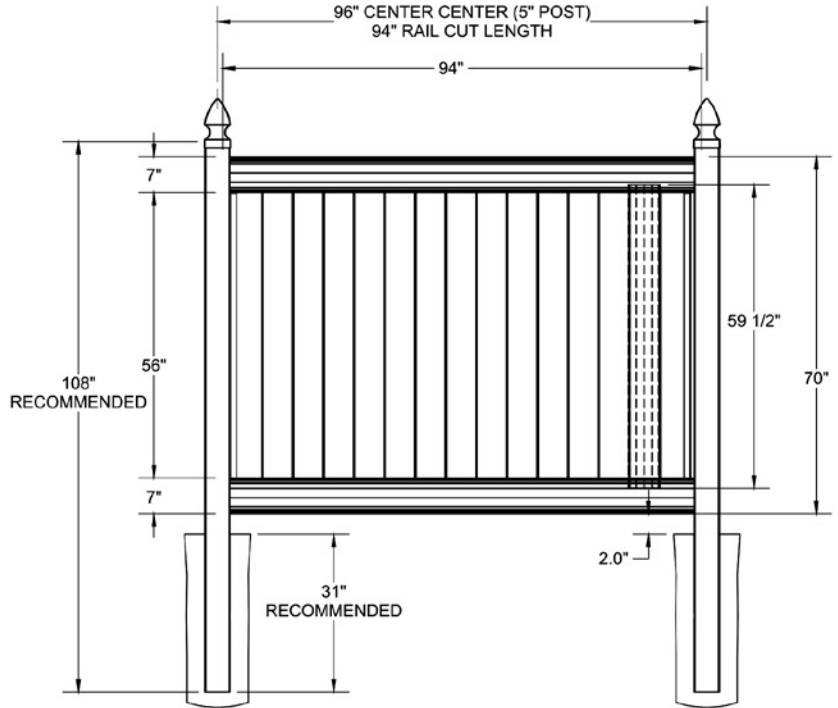

FENCE PANEL