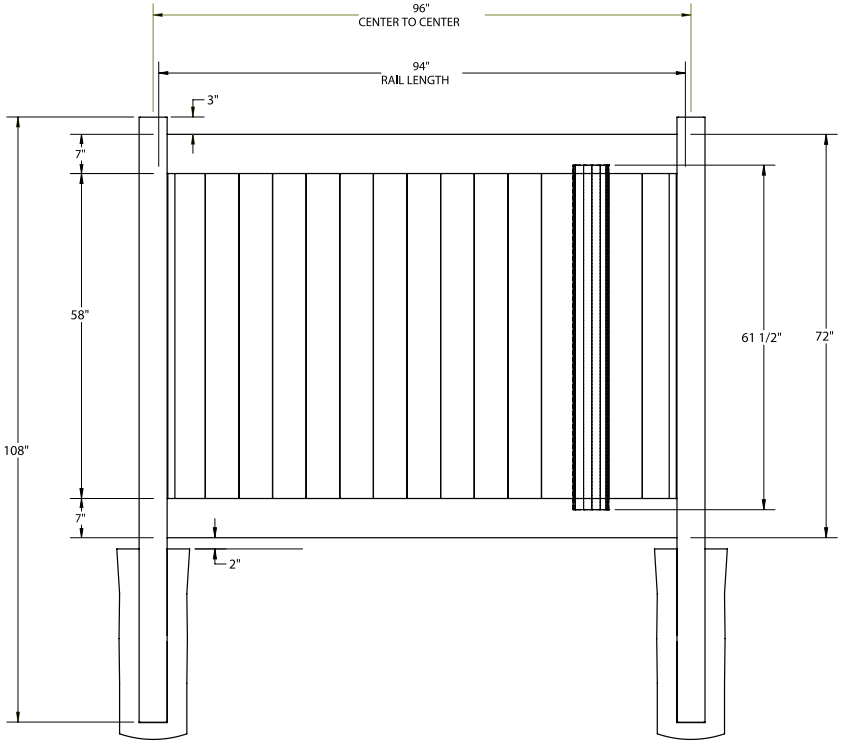

FENCE PANEL