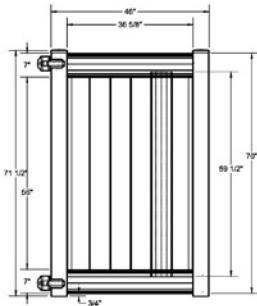

STANDARD | 6' X 8' NEWBURY

SOLID VERTICAL PRIVACY | APEX RAIL

DESCRIPTION	WHITE		SAND		CLAY	
	QTY	SKU	QTY	SKU	QTY	SKU
6' x 6' Newbury Solid Vertical Privacy Panel (70"H) (LG)		73025329		73025330		73053948
5' x 5" x 78" Line Post (LG)		73044534		N/A		N/A
5' x 5" x 78" Corner Post (LG)		73058244		73058246		73058248
5' x 5" x 78" End Post (LG)		73058243		73058245		73058247
5'x 5" x 108" Line Post (LG)		73025175		73025193		73053944
5'x 5" x 108" Corner Post (LG)		73025176		73025195		73053945
5' x 5" x 108" End Post (LG)		73025177		73025194		73053946
5" x 5" Pyramid Post Cap		73003093		73003769		73054107
5" x 5" Internal Post Cap		73007092		73007093		73024884
5" x 5" New England Post Cap		73045003		73045004		73054108
6' x 46" Newbury Solid Vertical Privacy Walk Gate		73025332		73025333		73053942
6' x 58" Newbury Solid Vertical Privacy Drive Gate		73025335		73025336		73053943
5" x 5" x 106" Gate Post Insert				73003463		

QS QuickShip available in White and Sand only. Applies to: Fence Panels; Line, Corner, End and Gate Posts; and 4' and 5' Wide Gates.

WALK GATE