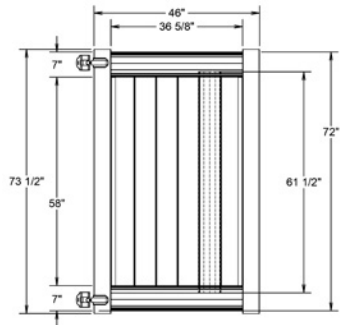

STANDARD | 6' X 8' NEWBURY

SOLID VERTICAL PRIVACY | APEX RAIL

DESCRIPTION	WHITE		SAND	
	QTY	SKU	QTY	SKU
6' x 8' Newbury Solid Vertical Privacy Panel (72"H) (ET)		73040003		73040009
5' x 5" x 80" Line Post (ET)		73047063		73047064
5' x 5" x 80" Corner Post (ET)		73058234		73058236
5' x 5" x 80" End Post (ET)		73058233		73058235
5' x 5" x 108" Line Post (ET)		73025999		73028002
5' x 5" x 108" Corner Post (ET)		73028000		73028003
5' x 5" x 108" End Post (ET)		73028001		73028004
5' x 5" x 108" .170W Corner Post (ET)		73060103		73060106
5' x 5" x 108" .170W End Post (ET)		73060104		73060107
5' x 5" x 108" .170W Line Post (ET)		73060102		73060105
5" x 5" Pyramid Post Cap		73003093		73003769
5" x 5" Internal Post Cap		73007092		73007093
5" x 5" New England Post Cap		73045003		73045004
6' x 46" Newbury Solid Vertical Privacy Walk Gate		73040007		73040023
6' x 58" Newbury Solid Vertical Privacy Drive Gate		73040008		73040024
5" x 5" x 106" Gate Post Insert			73003463	

QS QuickShip available in White and Sand only. Applies to: Fence Panels; Line, Corner, End and Gate Posts; and 4' and 5' Wide Gates.

WALK GATE