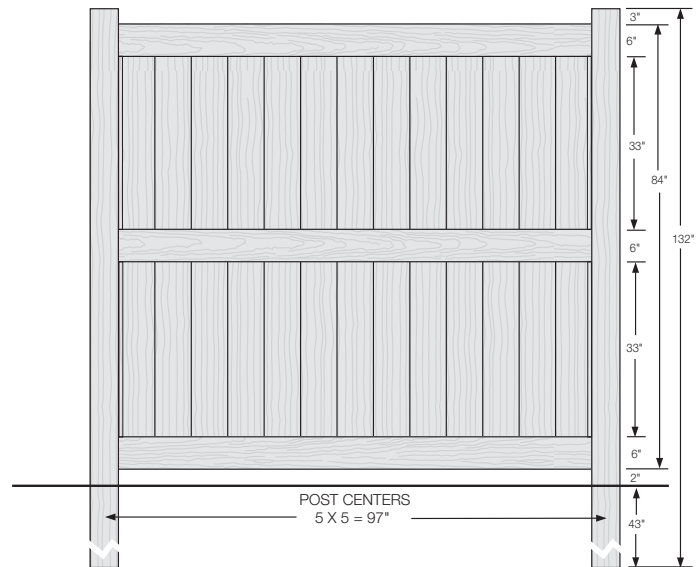

FENCE PANEL

MATERIAL PER SECTION

QTY	ITEM	DIMENSION
1	Molded Mid Rail with Steel	2" x 6" x 95"
2	Top/Bottom Rail with Steel	2" x 6" x 95"
6	Lock Rings	N/A

RAIL PROFILE

QTY	ITEM	DIMENSION
26	T&G Boards	7/8" x 7" x 35 7/8"
2	End Channel	7/8" x 1" x 47 7/8"