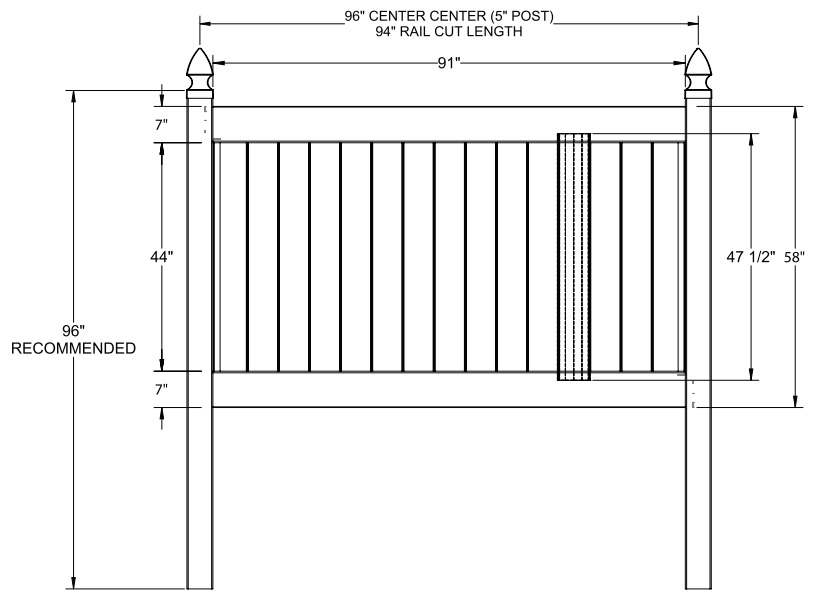

FENCE PANEL