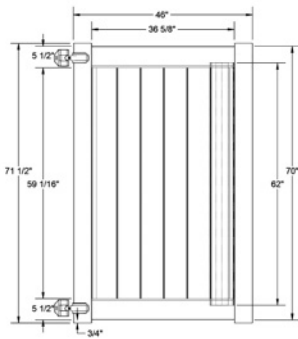

QS QuickShip available in White and Sand only. Applies to: Fence Panels; Line, Corner, End and Gate Posts; and 4' and 5' Wide Gates.

WALK GATE

FENCE PANEL

DRIVE GATE

MATERIAL PER SECTION

QTY	ITEM	DIMENSION
2	Rails	1 3/4" x 7" x 94"
15	T&G Boards	7/8" x 6' x 62"
2	U-Channels	1.02" x 1.379" x 59 1/2"
1	Aluminum Rail Stiffener	1.54" x 1.60" x 93"

RAIL PROFILE

ELEMENT SIGNATURE
1 3/4" X 5 1/2"

STANDARD | 6' X 8' NEWBURY

SOLID PRIVACY | ELEMENT BASE RAIL

DESCRIPTION	WHITE		SAND	
	QTY	SKU	QTY	SKU
6' x 8' Newbury Solid Privacy Panel (70"H) (ZH)		73055480		73055481
5" x 5" x 96" Line Post (ZH)		73051891		73051852
5" x 5" x 96" Corner Post (ZH)		73051888		73051849
5" x 5" x 96" End Post (ZH)		73051889		73051850
5" x 5" x 108" Line Post (ZH)		73051870		73051819
5" x 5" x 108" Corner Post (ZH)		73051866		73051817
5" x 5" x 108" End Post (ZH)		73051868		73051818
5" x 5" Pyramid Post Cap		73003093		73003769
5" x 5" Gothic Post Cap		73003094		73003760
5" x 5" New England Post Cap		73045003		73045004
6" x 46" Newbury Solid Privacy Walk Gate		73025125		73025131
6" x 58" Newbury Solid Drive Privacy Gate		73025126		73025132
5" x 5" x 106" Gate Post Insert				73003463

WALK GATE

FENCE PANEL

DRIVE GATE

MATERIAL PER SECTION

QTY	ITEM	DIMENSION
2	Rails w/ Lock Tabs	1 1/2" x 5 1/2" x 95"
15	T&G	7/8" x 6" x 62 1/4"
2	U-Channel	1.01" x 1.20" x 59"
1	Aluminum Rail Stiffener	1 1/4" x 1 1/8" x 93"