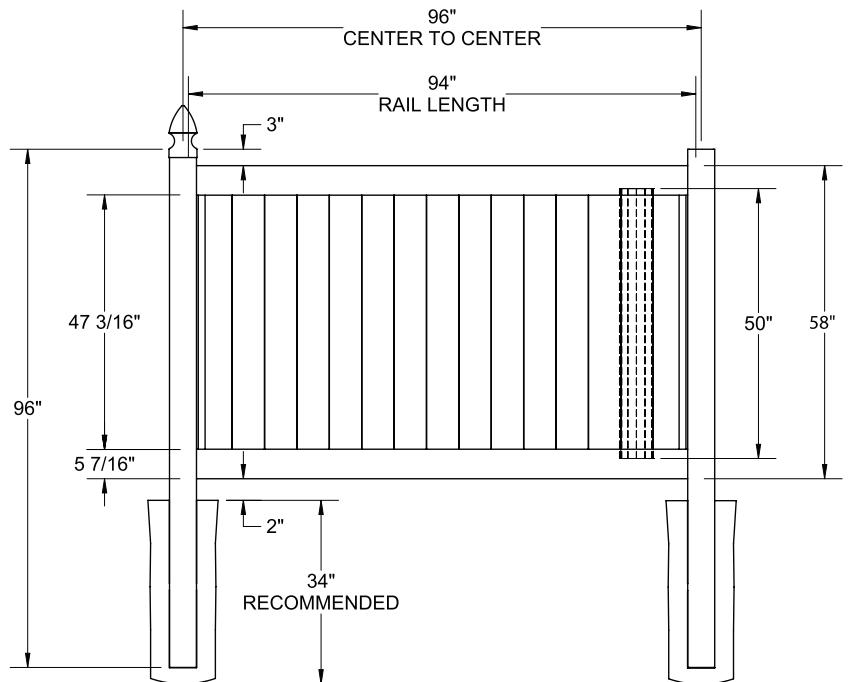

FENCE PANEL