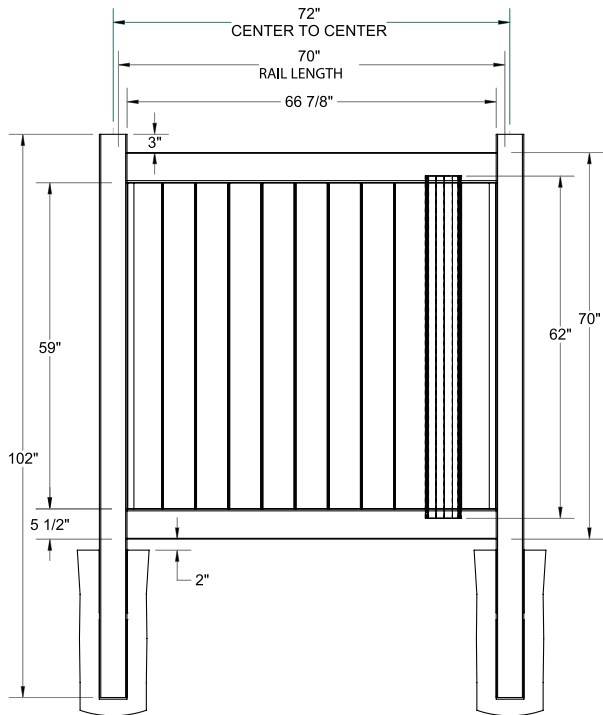

FENCE PANEL