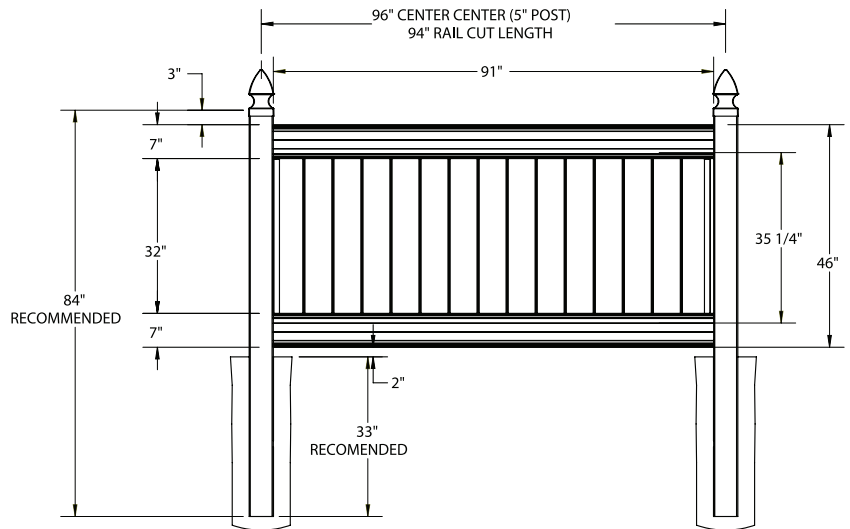

FENCE PANEL