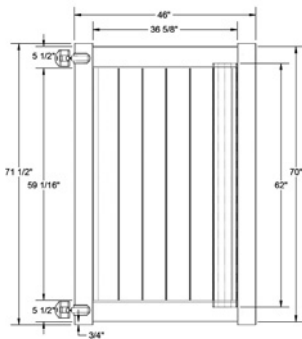

QS QuickShip available in White and Sand only. Applies to: Fence Panels; Line, Corner, End and Gate Posts; and 4' and 5' Wide Gates.

WALK GATE

FENCE PANEL

DRIVE GATE

MATERIAL PER SECTION

QTY	ITEM	DIMENSION
2	Rails	1 1/4" x 5 1/2" x 94"
15	T&G Boards	7/8" x 6' x 64"
2	U-Channels	1.02" x 1.379" x 61"
1	Aluminum Rail Stiffener	1.54" x 1.60" x 93"

RAIL PROFILE

ELEMENT SIGNATURE
1 1/4" X 5 1/2"

STANDARD | 6' X 8' NEWBURY

SOLID VERTICAL PRIVACY | ELEMENT SIGNATURE RAIL

DESCRIPTION	WHITE		SAND		CLAY	
	QTY	SKU	QTY	SKU	QTY	SKU
6' x 8' Newbury Solid Vertical Privacy Panel (70"H) (DE/Z)		73014727		73014728		73053814
5" x 5" x 78" Line Post (DE/Z)		73045792		N/A		N/A
5" x 5" x 78" Corner Post (DE/Z)		73045793		N/A		N/A
5" x 5" x 78" End Gate Post (DE/Z)		73045794		N/A		N/A
5" x 5" x 108" Line Post (DE)		73024020		73024023		73053811
5" x 5" x 108" Corner Post (DE)		73024022		73024025		73053813
5" x 5" x 108" End Gate Post (DE)		73024021		73024024		73053812
5" x 5" Pyramid Post Cap		73003093		73003769		73054107
5" x 5" Internal Post Cap		73007092		73007093		73024884
5" x 5" New England Post Cap		73045003		73045004		73054108
6' x 46" Newbury Solid Vertical Privacy Walk Gate		73025125		73025131		73053809
6' x 58" Newbury Solid Vertical Privacy Drive Gate		73025126		73025132		73053810
5" x 5" x 106" Gate Post Insert				73003463		

QS QuickShip available in White and Sand only. Applies to: Fence Panels; Line, Corner, End and Gate Posts; and 4' and 5' Wide Gates.

WALK GATE

FENCE PANEL

DRIVE GATE

MATERIAL PER SECTION

QTY	ITEM	DIMENSION
2	Rails	1 3/4" x 7" x 94"
15	T&G Boards	7/8" x 6' x 62"
2	U-Channels	1.02" x 1.379" x 59 1/2"
1	Aluminum Rail Stiffener	1.54" x 1.60" x 93"