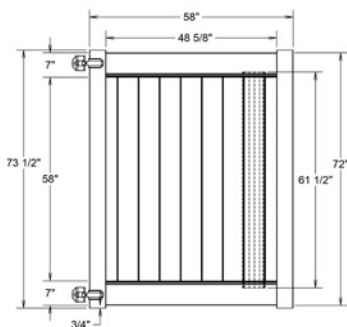

QS QuickShip available in White and Sand only. Applies to: Fence Panels; Line, Corner, End and Gate Posts; and 4' and 5' Wide Gates.

WALK GATE

FENCE PANEL

DRIVE GATE

MATERIAL PER SECTION

QTY	ITEM	DIMENSION
2	Decorative Rails	2" x 7" x 94"
15	GlideLock Boards	7/8" x 6' x 61 1/2"
2	U-Channels	7/8" X 1 1/8" 58.37"

RAIL PROFILE

VERTEX GRAND
2" x 7"

STANDARD | 6' X 8' NEWBURY

SOLID VERTICAL PRIVACY | APEX RAIL

DESCRIPTION	WHITE		SAND	
	QTY	SKU	QTY	SKU
6' x 8' Newbury Solid Vertical Privacy Panel (72"H) (ET)		73040003		73040009
5' x 5" x 80" Line Post (ET)		73047063		73047064
5' x 5" x 80" Corner Post (ET)		73058234		73058236
5' x 5" x 80" End Post (ET)		73058233		73058235
5' x 5" x 108" Line Post (ET)		73025999		73028002
5' x 5" x 108" Corner Post (ET)		73028000		73028003
5' x 5" x 108" End Post (ET)		73028001		73028004
5' x 5" x 108" .170W Corner Post (ET)		73060103		73060106
5' x 5" x 108" .170W End Post (ET)		73060104		73060107
5' x 5" x 108" .170W Line Post (ET)		73060102		73060105
5" x 5" Pyramid Post Cap		73003093		73003769
5" x 5" Internal Post Cap		73007092		73007093
5" x 5" New England Post Cap		73045003		73045004
6' x 46" Newbury Solid Vertical Privacy Walk Gate		73040007		73040023
6' x 58" Newbury Solid Vertical Privacy Drive Gate		73040008		73040024
5" x 5" x 106" Gate Post Insert			73003463	