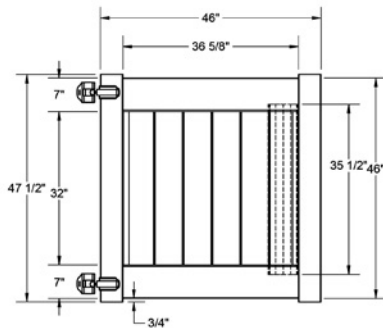

STANDARD | 4' X 8' NEWBURY

SOLID VERTICAL PRIVACY | ELEMENT RESERVE RAIL

DESCRIPTION	WHITE	
	QTY	SKU
4' x 8' Newbury Solid Vertical Privacy Panel (46"H) (QS)		73014719
5" x 5" x 84" Line Post (QS)		73014896
5" x 5" x 84" Corner Post (QS)		73014898
5" x 5" x 84" End Post (QS)		73014897
5" x 5" Pyramid Post Cap		73003093
5" x 5" Internal Post Cap		73007092
5" x 5" New England Post Cap		73045003
4' x 46" Newbury Solid Vertical Privacy Walk Gate		73025006
4' x 58" Newbury Solid Vertical Privacy Drive Gate		73025007
5" x 5" x 82" Gate Post Insert		73003718

QS QuickShip available in White and Sand only. Applies to: Fence Panels; Line, Corner, End and Gate Posts; and 4' and 5' Wide Gates.

WALK GATE