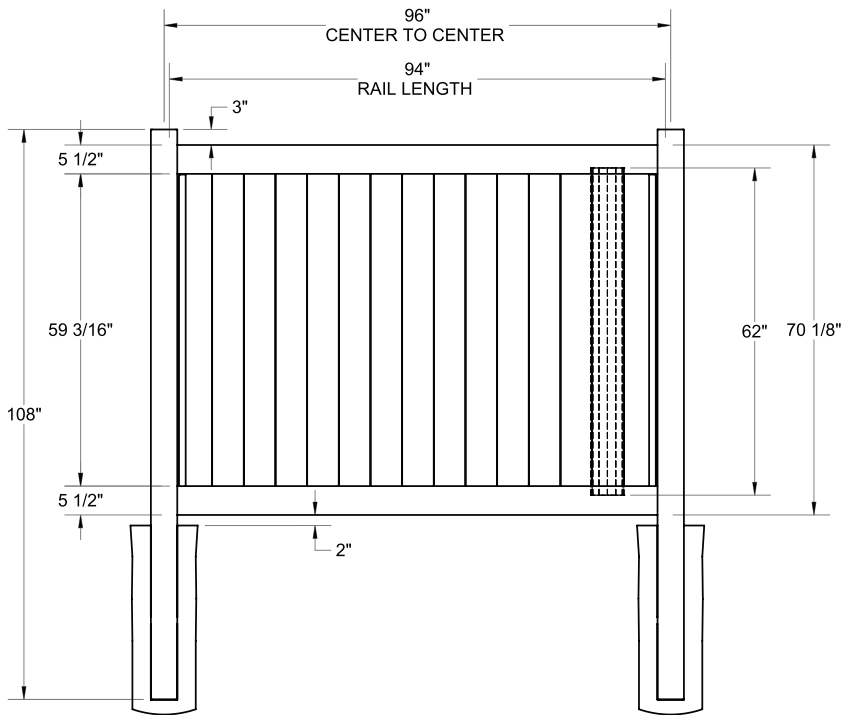

FENCE PANEL