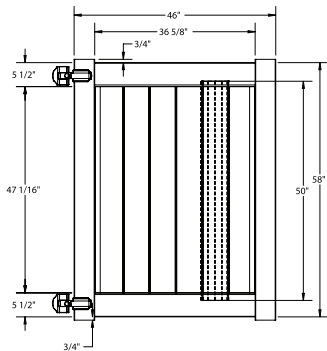

STANDARD | 5' X 8' NEWBURY

SOLID VERTICAL PRIVACY | ELEMENT SIGNATURE RAIL

DESCRIPTION	WHITE	
	QTY	SKU
5' x 8' Newbury Solid Vertical Privacy Panel (58"H) (ZA)		73014725
5" x 5" x 84" Line Post (ZA)		73014890
5" x 5" x 84" Corner Post (ZA)		73014892
5" x 5" x 84" End Post (ZA)		73014891
5" x 5" Pyramid Post Cap		73003093
5" x 5" Internal Post Cap		73007092
5" x 5" New England Post Cap		73045003
5' x 46" Newbury Solid Vertical Privacy Walk Gate		73025127
5' x 58" Newbury Solid Vertical Privacy Drive Gate		73025128
5" x 5" x 82" Gate Post Insert		73003718

QS QuickShip available in White only. Applies to: Fence Panels; Line, Corner, End and Gate Posts; and 4' and 5' Wide Gates.

WALK GATE