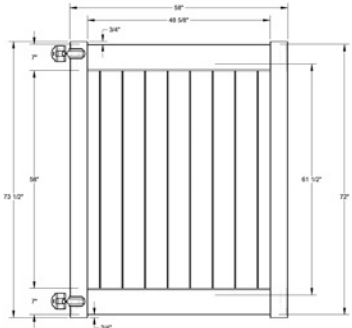

QS QuickShip available in White and Sand only. Applies to: Fence Panels; Line, Corner, End and Gate Posts; and 4' and 5' Wide Gates.

WALK GATE

FENCE PANEL

DRIVE GATE

MATERIAL PER SECTION

QTY	ITEM	DIMENSION
2	Rails	1 3/4" x 7" x 94"
15	GlideLock Boards	7/8" x 6" x 61 1/2"
2	U-Channels	7/8" x 1 3/8" x 58 3/8"