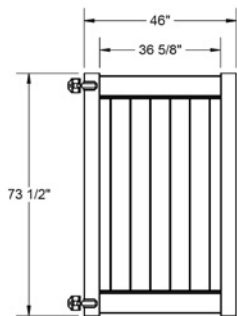

STANDARD | 6' X 8' NEWBURY

SOLID VERTICAL PRIVACY | VERTEX GRAND RAIL

DESCRIPTION	WHITE		SAND		CLAY		GRAY	
	QTY	SKU	QTY	SKU	QTY	SKU	QTY	SKU
6' x 8' Newbury Solid Vertical Privacy Panel (72"H) (ET)		73028041		73028032		73053892		73055363
5' x 5" x 80" Line Post (ET)		73047063		N/A		N/A		N/A
5' x 5" x 80" Corner Post (ET)		73058234		N/A		N/A		N/A
5' x 5" x 80" End Post (ET)		73058233		N/A		N/A		N/A
5' x 5" x 108" Line Post (ET)		73025999		73028002		73053887		73055364
5' x 5" x 108" Corner Post (ET)		73028000		73028003		73053885		73055365
5' x 5" x 108" End Post (ET)		73028001		73028004		73053886		73055366
5' x 5" x 108" .150W Line Post (ET)		73060102		73060105		N/A		N/A
5' x 5" x 108" .150W Corner Post (ET)		73060103		73060106		N/A		N/A
5' x 5" x 108" .150W End Post (ET)		73060104		73060107		N/A		N/A
5" x 5" Pyramid Post Cap		73003093		73003769		73054107		73053068
5" x 5" Internal Post Cap		73007092		73007093		73024884		N/A
5" x 5" New England Post Cap		73045003		73045004		73054108		73053093
6' x 46" Newbury Solid Vertical Privacy Walk Gate		73025969		73025971		73054202		73055367
6' x 58" Newbury Solid Vertical Privacy Drive Gate		73025970		73025973		73054203		73055368
5" x 5" x 106" Gate Post Insert						73003463		

QS QuickShip available in White and Sand only. Applies to: Fence Panels; Line, Corner, End and Gate Posts; and 4' and 5' Wide Gates.

WALK GATE