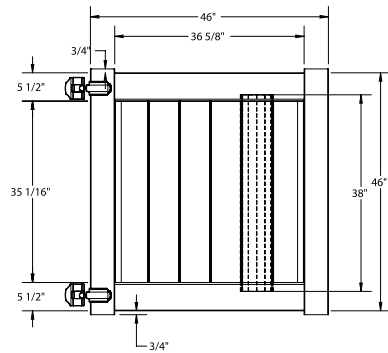

STANDARD | 4' X 6' NEWBURY

SOLID VERTICAL PRIVACY | ELEMENT SIGNATURE RAIL

DESCRIPTION	WHITE	
	QTY	SKU
4' x 6' Newbury Solid Vertical Privacy Panel (46"H) (ZB)		73014715
5" x 5" x 84" Line Post (ZB)		73014884
5" x 5" x 84" Corner Post (ZB)		73014886
5" x 5" x 84" End Post (ZB)		73014885
5" x 5" Pyramid Post Cap		73003093
5" x 5" Internal Post Cap		73007092
5" x 5" New England Post Cap		73045003
4' x 46" Newbury Solid Vertical Privacy Walk Gate		73025129
4' x 58" Newbury Solid Vertical Privacy Drive Gate		73025130
5" x 5" x 82" Gate Post Insert		73003718

QS QuickShip available in White only. Applies to: Fence Panels; Line, Corner, End and Gate Posts; and 4' and 5' Wide Gates.

WALK GATE