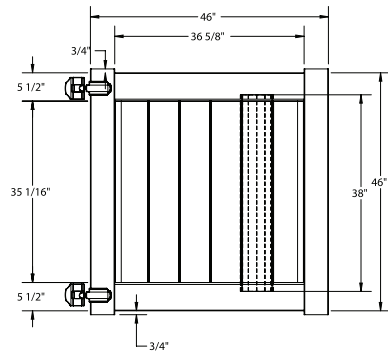

STANDARD | 4' X 8' NEWBURY

SOLID VERTICAL PRIVACY | ELEMENT SIGNATURE RAIL

DESCRIPTION	WHITE	
	QTY	SKU
4' x 8' Newbury Solid Vertical Privacy Panel (46"H) (ZB)		73014723
5" x 5" x 84" Line Post (ZB)		73014884
5" x 5" x 84" Corner Post (ZB)		73014886
5" x 5" x 84" End Post (ZB)		73014885
5" x 5" Pyramid Post Cap		73003093
5" x 5" Internal Post Cap		73007092
5" x 5" New England Post Cap		73045003
4' x 46" Newbury Solid Vertical Privacy Walk Gate		73025129
4' x 58" Newbury Solid Vertical Privacy Drive Gate		73025130
5" x 5" x 82" Gate Post Insert		73003718

CS QuickShip available in White and Sand only. Applies to: Fence Panels; Line, Corner, End and Gate Posts; and 4' and 5' Wide Gates.

WALK GATE