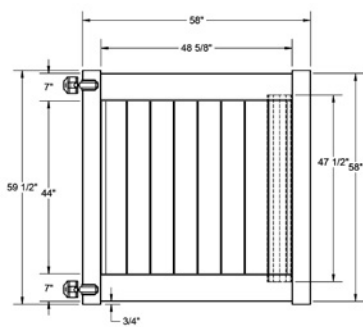

QS QuickShip available in White and Sand only. Applies to: Fence Panels; Line, Corner, End and Gate Posts; and 4' and 5' Wide Gates.

WALK GATE

FENCE PANEL

DRIVE GATE

MATERIAL PER SECTION

QTY	ITEM	DIMENSION
2	Rails	1 3/4" x 7" x 94"
15	T&G Boards	7/8" x 6' x 47 1/2"
2	U-Channels	2" x 1.379" x 45 3/8"