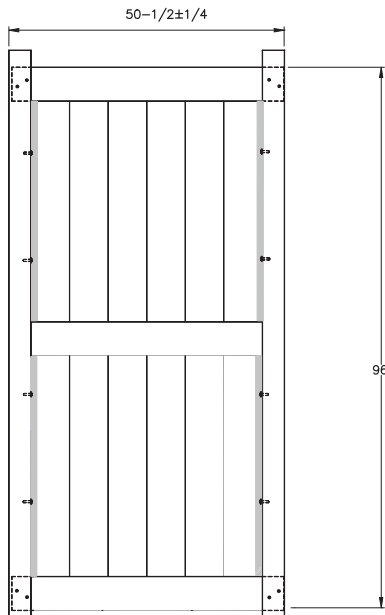

WALK GATE

FENCE PANEL

MATERIAL PER SECTION

QTY	ITEM	DIMENSION
1	Molded Mid Rail with Steel	2" x 6" x 95"
2	Top/Bottom Rail with Steel	2" x 6" x 95"
6	Lock Rings	N/A

RAIL PROFILE

QTY	ITEM	DIMENSION
26	T&G Boards	7/8" x 7" x 35 7/8"
2	End Channel	7/8" x 1" x 47 7/8"

WALK GATE

FENCE PANEL

MATERIAL PER SECTION

QTY	ITEM	DIMENSION
1	Molded Mid Rail with Steel	2" x 6" x 95"
2	Top/Bottom Rail with Steel	2" x 6" x 95"
6	Lock Rings	N/A

RAIL PROFILE

QTY	ITEM	DIMENSION
13	T&G Boards	7/8" x 7" x 41 7/8"
2	End Channel	7/8" x 1" x 47 7/8"