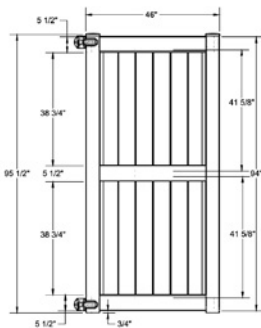

WALK GATE

FENCE PANEL

DRIVE GATE

MATERIAL PER SECTION

QTY	ITEM	DIMENSION
2	Pocket Rail	1½" x 5½" x 95"
6	T&G	⅞" x 11.3" x 62¼"
2	U-Channel	⅞" x 1¼" 59"
1	Rail Stiffener	1¼" x 1.69" x 93"

RAIL PROFILE

ELEMENT BASE
1½" x 5½"

STANDARD | 8' X 6' NEWBURY

SOLID VERTICAL PRIVACY | ELEMENT SIGNATURE RAIL

DESCRIPTION	WHITE		SAND	
	QTY	SKU	QTY	SKU
8' x 6' Newbury Solid Vertical Privacy Panel (94"H) (DB)		73025302		73024961
5" x 5" x 144" Corner Post (DB)		73025304		73024963
5" x 5" x 144" End Post (DB)		73025305		73024964
5" x 5" x 144" Line Post (DB)		73025303		73024962
5" x 5" Pyramid Post Cap		73003093		73003769
5" x 5" Internal Post Cap		73007092		73007093
5" x 5" New England Post Cap		73045003		73045004
8' x 46" Newbury Solid Vertical Privacy Walk Gate		73025306		73024965
8' x 58" Newbury Solid Vertical Privacy Drive Gate		73025307		73024966
5" x 5" x 106" Gate Post Insert				73003463

qs QuickShip available in White and Sand only. Applies to: Fence Panels; Line, Corner, End and Gate Posts; and 4' and 5' Wide Gates.

WALK GATE

FENCE PANEL

DRIVE GATE

MATERIAL PER SECTION

QTY	ITEM	DIMENSION
2	Rails	1 3/4" x 5.47" x 70"
1	7/8" Double Slit Rail	1 1/2" x 5 1/2" x 70"
15	T&G Boards	7/8" x 6' x 41 1/8"
2	U-Channels	1.02" x 1.379" x 39 3/8"