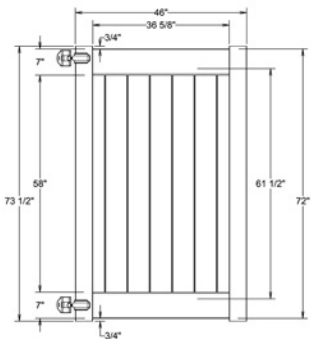

STANDARD | 6' X 8' NEWBURY

SOLID VERTICAL PRIVACY | ELEMENT RESERVE RAIL

DESCRIPTION	WHITE		SAND		CLAY		GRAY	
	QTY	SKU	QTY	SKU	QTY	SKU	QTY	SKU
6' x 8' Newbury Solid Vertical Privacy Panel (72"H) (QQ)		73014530		73014533		73054321		73054806
5 x 5 x 108" Line Post (QQ)		73013726		73014133		73054016		73054807
5 x 5 x 108" Corner Post (QQ)		73013724		73014131		73054019		73054808
5 x 5 x 108" End Post (QQ)		73013725		73014132		73054015		73054809
5" x 5" Pyramid Post Cap		73003093		73003769		73054107		73053068
5" x 5" Gothic Post Cap		73003094		73003760		73024885		N/A
5" x 5" New England Post Cap		73045003		73045004		73054108		73053093
6' x 46" Newbury Solid Vertical Privacy Walk Gate		73014797		73014799		73054331		73054810
6' x 58" Newbury Solid Vertical Privacy Drive Gate		73014798		73014832		73054332		73054811
5" x 5" x 106" Gate Post Insert						73003463		

QS QuickShip available in White and Sand only. Applies to: Fence Panels; Line, Corner, End and Gate Posts; and 4' and 5' Wide Gates.

WALK GATE