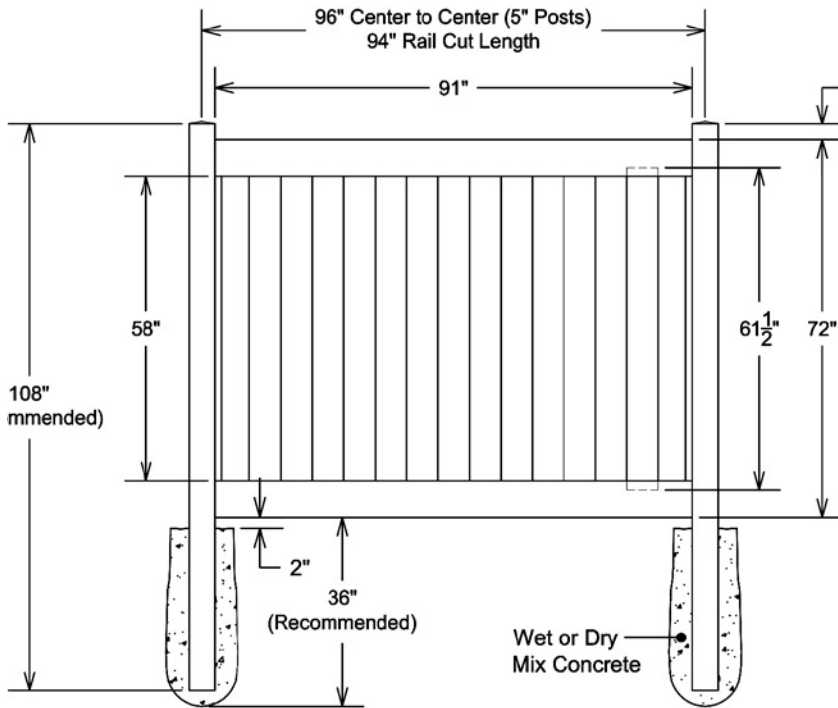

QS QuickShip available in White and Sand only. Applies to: Fence Panels; Line, Corner, End and Gate Posts; and 4' and 5' Wide Gates.

WALK GATE

FENCE PANEL

DRIVE GATE

MATERIAL PER SECTION

QTY	ITEM	DIMENSION
2	Rails	1 3/4" x 7" x 94"
15	T&G Boards	7/8" x 6' x 61 1/2"
2	U-Channels	1.02" x 1.379" x 57 3/8"