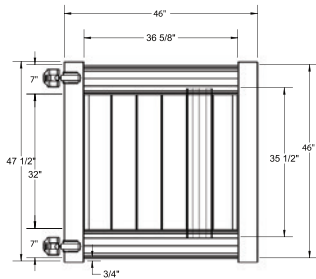

STANDARD | 4' X 8' NEWBURY

SOLID VERTICAL PRIVACY | APEX RAIL

DESCRIPTION	WHITE		SAND	
	QTY	SKU	QTY	SKU
4' x 8' Newbury Solid Vertical Privacy Panel (46")		73025186		73025204
5" x 5" x 84" Line Post		73025187		73025205
5" x 5" x 84" Corner Post		73025189		73025207
5" x 5" x 84" End Gate Post		73025188		73025206
5" x 5" Pyramid Post Cap		73003093		73003769
5" x 5" Gothic Post Cap		73003094		73003760
5" x 5" New England Post Cap		73045003		73045004
4' x 46" Newbury Solid Vertical Privacy Gate Kit		73025190		73025208
4' x 58" Newbury Solid Vertical Privacy Gate		73025191		73025209
5" x 5" x 82" Gate Post Insert				73003718

WALK GATE