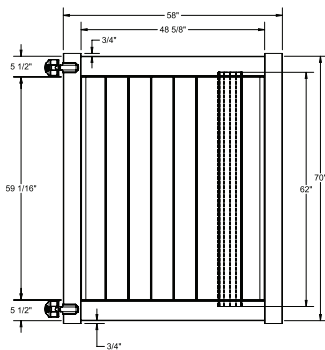

Note: Gates uses 6" T&G for Coastal Cedar, Mesquite, and Weathered Aspen.

WALK GATE

FENCE PANEL

DRIVE GATE

MATERIAL PER SECTION

QTY	ITEM	DIMENSION
2	Pocket Rail	1 1/2" x 5 1/2" x 95"
6	T&G	7/8" x 11.3" x 62 1/4"
2	U-Channel	7/8" x 1 1/4" x 59"
1	Rail Stiffener	1 1/4" x 1.69" x 93"