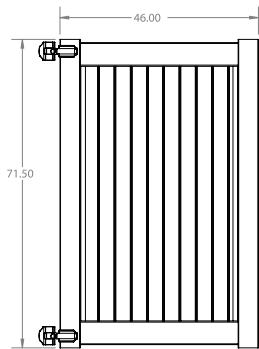

STANDARD | 6' X 8' NEWBURY

SOLID PRIVACY | ELEMENT BASE RAIL | 11.3 TONGUE-AND-GROOVE

DESCRIPTION	WHITE		SAND	
	QTY	SKU	QTY	SKU
6' x 8' Newbury Solid Privacy Panel (70"H) (ZH)		73055639		73055640
5" x 5" x 96" Line Post (ZH)		73051891		73051852
5" x 5" x 96" Corner Post (ZH)		73051888		73051849
5" x 5" x 96" End Post (ZH)		73051889		73051850
5" x 5" x 108" Line Post (ZH)		73051870		73051819
5" x 5" x 108" Corner Post (ZH)		73051866		73051817
5" x 5" x 108" End Post (ZH)		73051868		73051818
5" x 5" Pyramid Post Cap		73003093		73003769
5" x 5" Gothic Post Cap		73003094		73003760
5" x 5" New England Post Cap		73045003		73045004
6" x 46" Newbury Solid Privacy Walk Gate		73056751		73056753
6" x 58" Newbury Solid Drive Privacy Gate		73056752		73056754
5" x 5" x 106" Gate Post Insert			73003463	

WALK GATE