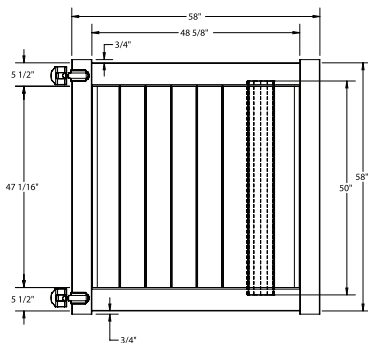

QS QuickShip available in White only. Applies to: Fence Panels; Line, Corner, End and Gate Posts; and 4' and 5' Wide Gates.

WALK GATE

FENCE PANEL

DRIVE GATE

MATERIAL PER SECTION

QTY	ITEM	DIMENSION
2	Rails	1 1/4" x 5 1/2" x 94"
15	T&G Boards	7/8" x 6' x 50"
2	U-Channels	1.02" x 1.379" x 48 3/8"
1	Aluminum Rail Stiffener	1.54" x 1.60" x 93"