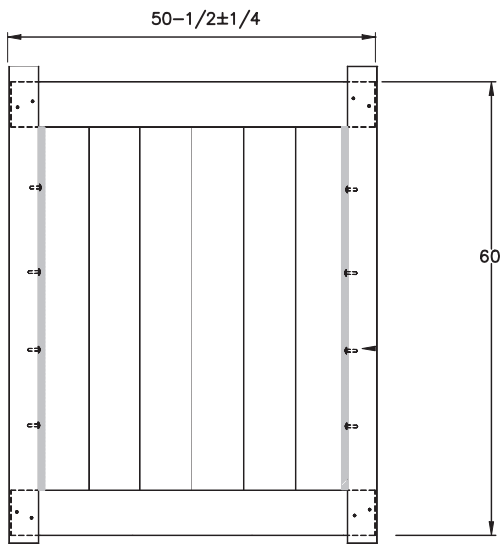

*Gate kit must also be ordered

WALK GATE

FENCE PANEL

MATERIAL PER SECTION

QTY	ITEM	DIMENSION
2	Rails	2" x 6" x 95"
4	Lock Rings	N/A
2	Steel Stiffeners	92"

RAIL PROFILE

QTY	ITEM	DIMENSION
13	T&G Boards	7/8" x 7" x 50¾"
2	End Channel	7/8" x 1" x 47⅞"