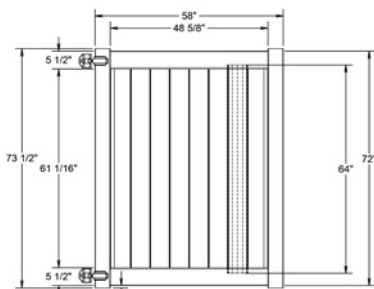

QS QuickShip available in White only. Applies to: Fence Panels; Line, Corner, End and Gate Posts; and 4' and 5' Wide Gates.

WALK GATE

FENCE PANEL

DRIVE GATE

MATERIAL PER SECTION

QTY	ITEM	DIMENSION
2	Decorative Rails	1 3/4" x 5 1/2" x 96"
15	T&G Boards	7/8" 6" x 64"
2	U-Channels	1.02" x 1.379" x 61 1/2"
1	Aluminum Rail Stiffener	1.54" x 1.60" x 93"