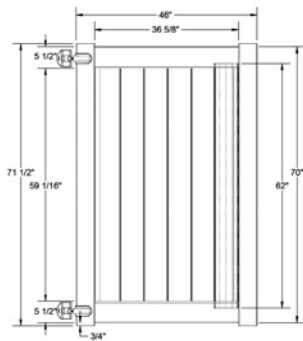

STANDARD | 6' X 6' NEWBURY

SOLID VERTICAL PRIVACY | ELEMENT SIGNATURE RAIL

DESCRIPTION	WHITE	
	QTY	SKU
6' x 6' Newbury Solid Vertical Privacy Panel (70"H) (Z)		73054357
5" x 5" x 96" .170 Line Post (Z)		73060083
5" x 5" x 96" .170 Corner Post (Z)		73060084
5" x 5" x 96" .170 End Post (Z)		73060085
5" x 5" x 102" Corner Post (Z)		73014145
5" x 5" x 102" End Post (Z)		73014146
5" x 5" x 102" Line Post (Z)		73014147
5" x 5" Pyramid Post Cap		73003093
5" x 5" Internal Post Cap		73007092
5" x 5" New England Post Cap		73045003
6' x 46" Newbury Solid Vertical Privacy Walk Gate		73025125
6' x 58" Newbury Solid Vertical Privacy Drive Gate		73025126
5" x 5" x 94" Gate Post Insert		73012353
5" x 5" x 100" Gate Post Insert		73040719

QS QuickShip available in White and Sand only. Applies to: Fence Panels; Line, Corner, End and Gate Posts; and 4' and 5' Wide Gates.

WALK GATE