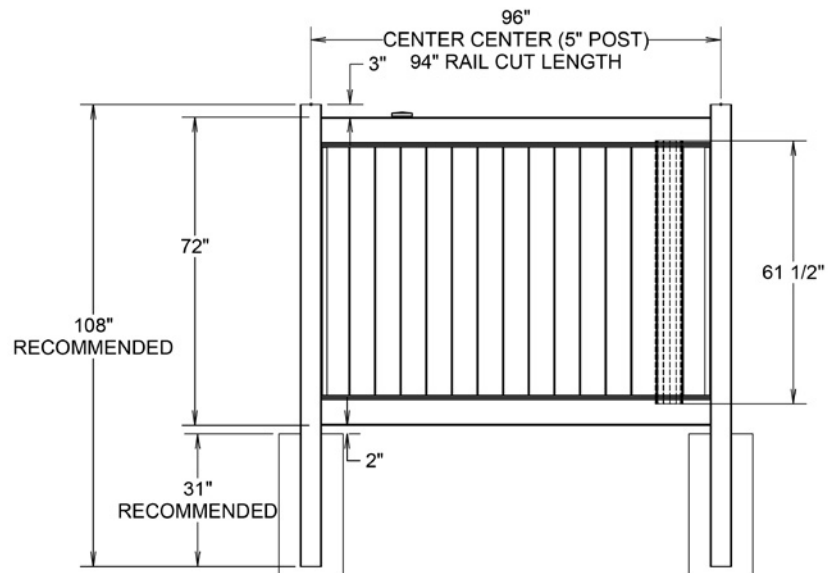

FENCE PANEL