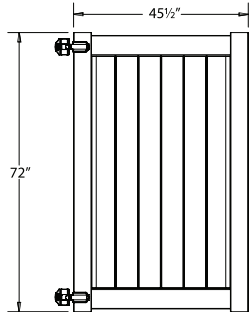

WALK GATE

FENCE PANEL

DRIVE GATE

MATERIAL PER SECTION

QTY	ITEM	DIMENSION
2	Rails	1 1/2" x 5 1/2" x 94"
15	Tongue-and Groove Boards	7/8" x 6" x 62 1/4"
2	U-Channels	1.01" x 1.20" x 59"
1	Aluminum Rail Stiffener	1 1/4" X 1 1/8" X 93"