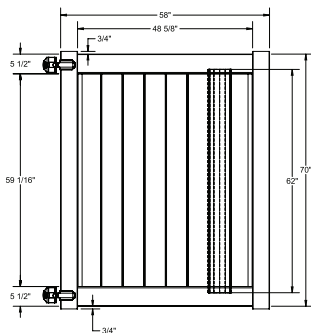

QS QuickShip available in White and Sand only. Applies to: Fence Panels; Line, Corner, End and Gate Posts; and 4' and 5' Wide Gates.

WALK GATE

FENCE PANEL

DRIVE GATE

MATERIAL PER SECTION

QTY	ITEM	DIMENSION
2	Rails	1 3/4" x 5 1/2" x 70"
15	T&G Boards	7/8" x 6' x 62"
2	U-Channels	1.02" x 1.379" x 59 1/2"