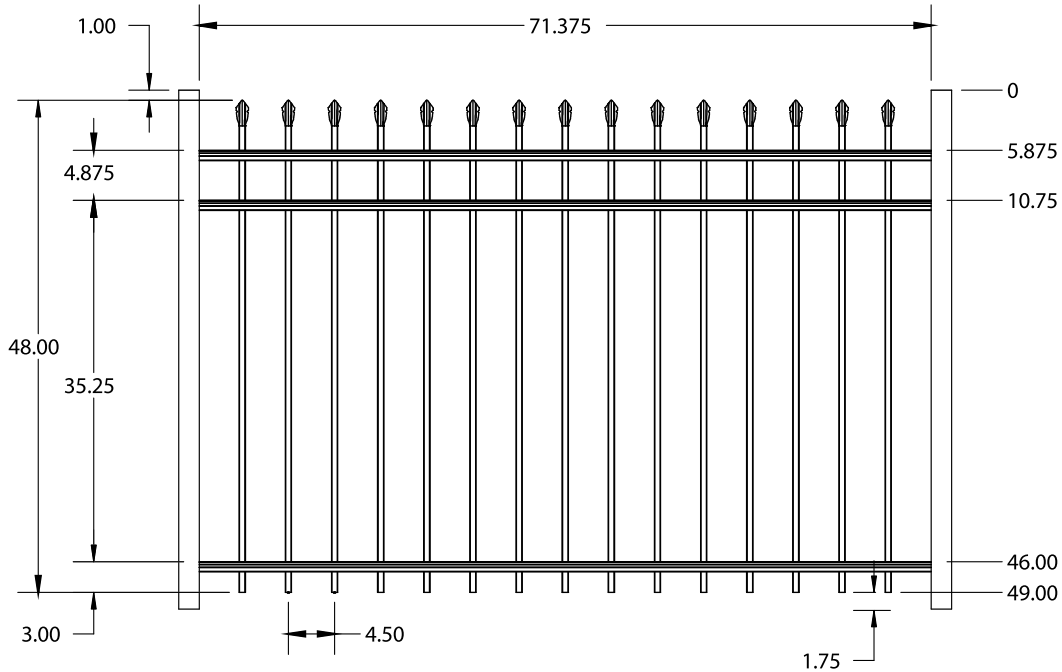

PICKETS

5/8" x 5/8"

STANDARD | 5' X 6' NEWCASTLE

SPEAR TOP | 3 RAIL | STANDARD BOTTOM | 1" X 1 1/8"

DESCRIPTION	BLACK		BUNDLE
	QTY	SKU	UNIT
5' x 6' Newcastle Spear Top 3 Rail Panel (60"H)		73022121	40
2" x 2" x 82" .063 Line Post		73040867	10
2" x 2" x 82" .063 Corner Post		73040807	10
2" x 2" x 82" .063 End Post		73040839	10
2" x 2" x 82" .125 Gate Post		73040885	10
5' x 4' Newcastle Spear Top 3 Rail Straight Walk Gate		73022038	20
5' x 5' Newcastle Spear Top 3 Rail Straight Walk Gate		73022049	20
5' x 4' Newcastle Spear Top 3 Rail Arched Walk Gate		73022017	20
5' x 5' Newcastle Spear Top 3 Rail Straight Walk Gate		73022028	20

qs QuickShip available in Black, Applies to: Fence Panels; Line, Corner, End and Gate Posts; and 4' and 5' wide Straight Gates.

FENCE PANEL

5' STRAIGHT WALK GATE

5' ARCHED WALK GATE

RAIL PROFILE

1" x 1 1/8"

PICKETS

5/8" x 5/8"

STANDARD | 4' X 6' NEWCASTLE

SPEAR TOP | 3 RAIL | STANDARD BOTTOM | 1" X 1 1/8"

DESCRIPTION	BLACK		BUNDLE
	QTY	SKU	UNIT
4' x 6' Newcastle Spear Top 3 Rail Panel (48"H)		73022131	40
2" x 2" x 70" .063 Line Post		73040843	10
2" x 2" x 70" .063 Corner Post		73041005	10
2" x 2" x 70" .063 End Post		73040814	10
2" x 2" x 70" .125" Gate Post		73040861	10
4' x 4' Newcastle Spear Top 3 Rail Straight Walk Gate		73022184	20
4' x 5' Newcastle Spear Top 3 Rail Straight Walk Gate		73022081	20
4' x 4' Newcastle Spear Top 3 Rail Arched Walk Gate		73022063	20
4' x 5' Newcastle Spear Top 3 Rail Arched Walk Gate		73023032	20

qs QuickShip available in Black, Applies to: Fence Panels; Line, Corner, End and Gate Posts; and 4' and 5' wide Straight Gates.

FENCE PANEL

4' STRAIGHT WALK GATE

4' ARCHED WALK GATE

RAIL PROFILE

1" x 1 1/8"