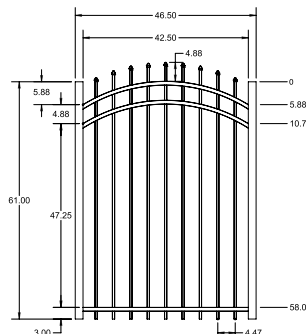

PICKETS

5/8" x 5/8"

STANDARD | 5' X 6' NEWCASTLE

SPEAR TOP | 3 RAIL | STANDARD BOTTOM | 1" X 1 1/8"

DESCRIPTION	BLACK		BUNDLE
	QTY	SKU	UNIT
5' x 6' Newcastle Spear Top 3 Rail Panel (60"H)		73022121	40
2" x 2" x 82" .063 Line Post		73040867	10
2" x 2" x 82" .063 Corner Post		73040807	10
2" x 2" x 82" .063 End Post		73040839	10
2" x 2" x 82" .125 Gate Post		73040885	10
5' x 4' Newcastle Spear Top 3 Rail Straight Walk Gate		73022038	20
5' x 5' Newcastle Spear Top 3 Rail Straight Walk Gate		73022049	20
5' x 4' Newcastle Spear Top 3 Rail Arched Walk Gate		73022017	20
5' x 5' Newcastle Spear Top 3 Rail Straight Walk Gate		73022028	20

qs QuickShip available in Black, Applies to: Fence Panels; Line, Corner, End and Gate Posts; and 4' and 5' wide Straight Gates.

FENCE PANEL

5' STRAIGHT WALK GATE

5' ARCHED WALK GATE

RAIL PROFILE

1" x 1 1/8"

PICKETS

5/8" x 5/8"

STANDARD | 4' X 6' NEWCASTLE

SPEAR TOP | 3 RAIL | STANDARD BOTTOM | 1" X 1 1/8"

DESCRIPTION	BLACK		BUNDLE
	QTY	SKU	UNIT
4' x 6' Newcastle Spear Top 3 Rail Panel (48"H)		73022131	40
2" x 2" x 70" .063 Line Post		73040843	10
2" x 2" x 70" .063 Corner Post		73041005	10
2" x 2" x 70" .063 End Post		73040814	10
2" x 2" x 70" .125" Gate Post		73040861	10
4' x 4' Newcastle Spear Top 3 Rail Straight Walk Gate		73022184	20
4' x 5' Newcastle Spear Top 3 Rail Straight Walk Gate		73022081	20
4' x 4' Newcastle Spear Top 3 Rail Arched Walk Gate		73022063	20
4' x 5' Newcastle Spear Top 3 Rail Arched Walk Gate		73023032	20