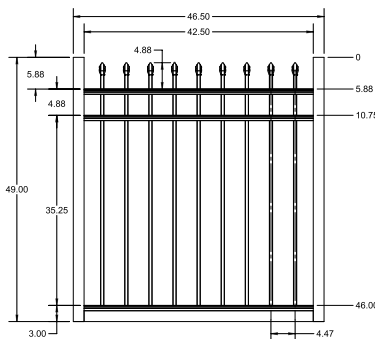

PICKETS

5/8" x 5/8"

STANDARD | 4' X 6' NEWCASTLE

SPEAR TOP | 3 RAIL | STANDARD BOTTOM | 1" X 1 1/8"

DESCRIPTION	BLACK		BUNDLE
	QTY	SKU	UNIT
4' x 6' Newcastle Spear Top 3 Rail Panel (48"H)		73022131	40
2" x 2" x 70" .063 Line Post		73040843	10
2" x 2" x 70" .063 Corner Post		73041005	10
2" x 2" x 70" .063 End Post		73040814	10
2" x 2" x 70" .125" Gate Post		73040861	10
4' x 4' Newcastle Spear Top 3 Rail Straight Walk Gate		73022184	20
4' x 5' Newcastle Spear Top 3 Rail Straight Walk Gate		73022081	20
4' x 4' Newcastle Spear Top 3 Rail Arched Walk Gate		73022063	20
4' x 5' Newcastle Spear Top 3 Rail Arched Walk Gate		73023032	20

qs QuickShip available in Black, Applies to: Fence Panels; Line, Corner, End and Gate Posts; and 4' and 5' wide Straight Gates.

FENCE PANEL

4' STRAIGHT WALK GATE

4' ARCHED WALK GATE

RAIL PROFILE

1" x 1 1/8"

PICKETS

5/8" x 5/8"

All XD Grade gates will have a U-Frame bottom rail.

STANDARD | 5' X 6' NEWCASTLE

SPEAR TOP | 3 RAIL | STANDARD BOTTOM | 1" X 1 1/8"

DESCRIPTION	BLACK		BUNDLE
	QTY	SKU	UNIT
5' x 6' Newcastle Spear Top 3 Rail (60"H)		73022132	40
2" x 2" x 82" .063 Line Post		73040867	10
2" x 2" x 82" .063 Corner Post		73040807	10
2" x 2" x 82" .063 End Post		73040839	10
2" x 2" x 82" .125 Gate Post		73040885	10
5' x 4' Newcastle Spear Top 3 Rail Straight Walk Gate		73022073	20
5' x 5' Newcastle Spear Top 3 Rail Straight Walk Gate		73022082	20
5' x 4' Newcastle Spear Top 3 Rail Arched Walk Gate		73023039	20
5' x 5' Newcastle Spear Top 3 Rail Arched Walk Gate		73023040	20