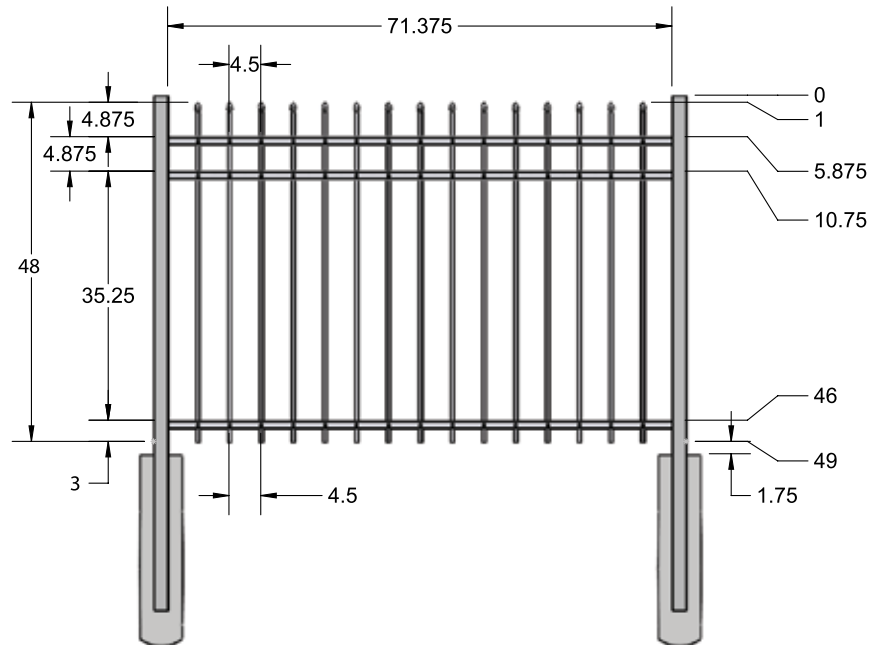

STANDARD | 4' X 6' NEWCASTLE

SPEAR TOP | 3 RAIL | STANDARD BOTTOM | 1" X 1 1/8"

DESCRIPTION	BLACK		BUNDLE
	QTY	SKU	UNIT
4' x 6' Newcastle Spear Top 3 Rail Panel (48"H)		73022120	40
2" x 2" x 70" .063 Line Post		73040843	10
2" x 2" x 70" .063 Corner Post		73041005	10
2" x 2" x 70" .063 End Post		73040814	10
2" x 2" x 70" .125 Gate Post		73040861	10
4' x 4' Newcastle Spear Top 3 Rail Straight Walk Gate		73022037	20
4' x 5' Newcastle Spear Top 3 Rail Straight Walk Gate		73022048	20
4' x 4' Newcastle Spear Top 3 Rail Arched Walk Gate		73022016	20
4' x 5' Newcastle Spear Top 3 Rail Straight Walk Gate		73022027	20

qs QuickShip available in Black, Applies to: Fence Panels; Line, Corner, End and Gate Posts; and 4' and 5' wide Straight Gates.

FENCE PANEL

4' STRAIGHT WALK GATE

4' ARCHED WALK GATE

RAIL PROFILE

1" x 1 1/8"

PICKETS

5/8" x 5/8"

STANDARD | 5' X 6' NEWCASTLE

SPEAR TOP | 3 RAIL | STANDARD BOTTOM | 1" X 1 1/8"

DESCRIPTION	BLACK		BUNDLE
	QTY	SKU	UNIT
5' x 6' Newcastle Spear Top 3 Rail Panel (60"H)		73022121	40
2" x 2" x 82" .063 Line Post		73040867	10
2" x 2" x 82" .063 Corner Post		73040807	10
2" x 2" x 82" .063 End Post		73040839	10
2" x 2" x 82" .125 Gate Post		73040885	10
5' x 4' Newcastle Spear Top 3 Rail Straight Walk Gate		73022038	20
5' x 5' Newcastle Spear Top 3 Rail Straight Walk Gate		73022049	20
5' x 4' Newcastle Spear Top 3 Rail Arched Walk Gate		73022017	20
5' x 5' Newcastle Spear Top 3 Rail Straight Walk Gate		73022028	20