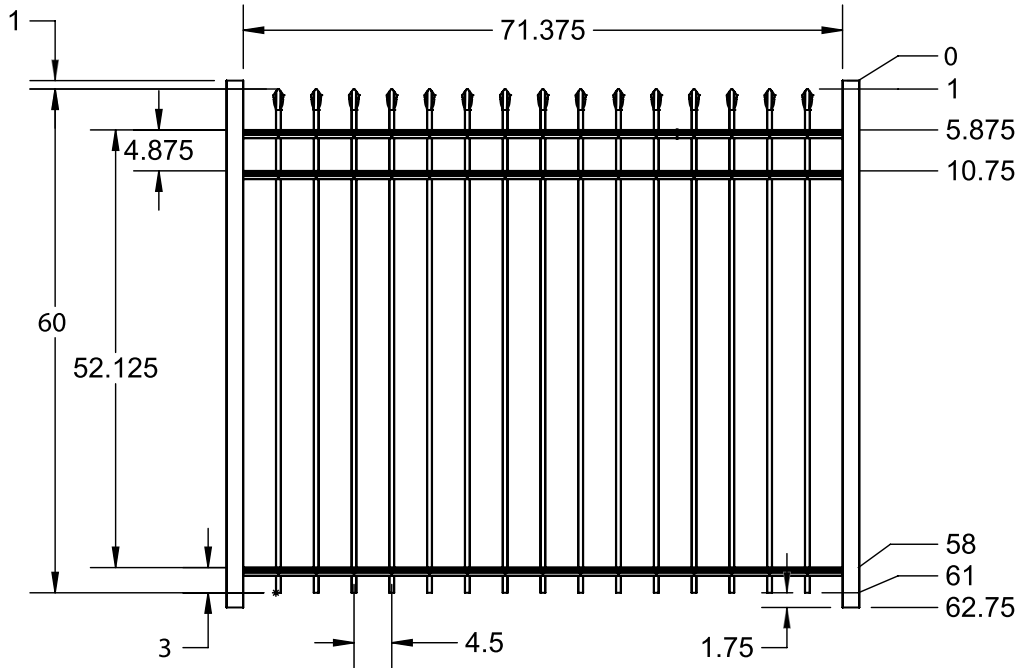

PICKETS

5/8" x 5/8"

STANDARD | 4' X 6' NEWCASTLE

SPEAR TOP | 3 RAIL | STANDARD BOTTOM | 1" X 1 1/8"

DESCRIPTION	BLACK		BUNDLE
	QTY	SKU	UNIT
4' x 6' Newcastle Spear Top 3 Rail Panel (48"H)		73022131	40
2" x 2" x 70" .063 Line Post		73040843	10
2" x 2" x 70" .063 Corner Post		73041005	10
2" x 2" x 70" .063 End Post		73040814	10
2" x 2" x 70" .125" Gate Post		73040861	10
4' x 4' Newcastle Spear Top 3 Rail Straight Walk Gate		73022184	20
4' x 5' Newcastle Spear Top 3 Rail Straight Walk Gate		73022081	20
4' x 4' Newcastle Spear Top 3 Rail Arched Walk Gate		73022063	20
4' x 5' Newcastle Spear Top 3 Rail Arched Walk Gate		73023032	20

qs QuickShip available in Black, Applies to: Fence Panels; Line, Corner, End and Gate Posts; and 4' and 5' wide Straight Gates.

FENCE PANEL

4' STRAIGHT WALK GATE

4' ARCHED WALK GATE

RAIL PROFILE

1" x 1 1/8"

PICKETS

5/8" x 5/8"

All XD Grade gates will have a U-Frame bottom rail.

STANDARD | 5' X 6' NEWCASTLE

SPEAR TOP | 3 RAIL | STANDARD BOTTOM | 1" X 1 1/8"

DESCRIPTION	BLACK		BUNDLE
	QTY	SKU	UNIT
5' x 6' Newcastle Spear Top 3 Rail (60"H)		73022132	40
2" x 2" x 82" .063 Line Post		73040867	10
2" x 2" x 82" .063 Corner Post		73040807	10
2" x 2" x 82" .063 End Post		73040839	10
2" x 2" x 82" .125 Gate Post		73040885	10
5' x 4' Newcastle Spear Top 3 Rail Straight Walk Gate		73022073	20
5' x 5' Newcastle Spear Top 3 Rail Straight Walk Gate		73022082	20
5' x 4' Newcastle Spear Top 3 Rail Arched Walk Gate		73023039	20
5' x 5' Newcastle Spear Top 3 Rail Arched Walk Gate		73023040	20

qs QuickShip available in Black, Applies to: Fence Panels; Line, Corner, End and Gate Posts; and 4' and 5' wide Straight Gates.

FENCE PANEL

5' STRAIGHT WALK GATE

5' ARCHED WALK GATE

RAIL PROFILE

1" x 1 1/8"