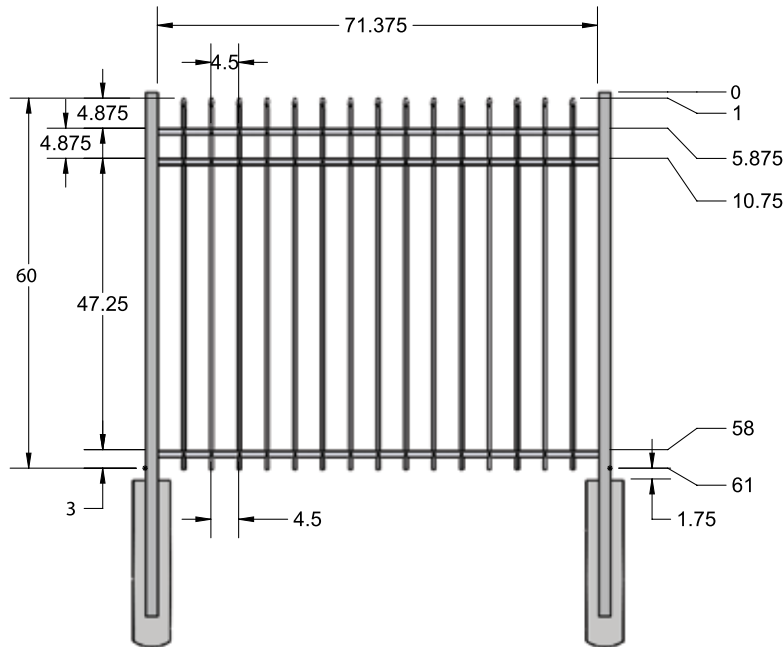

qs QuickShip available in Black, Applies to: Fence Panels; Line, Corner, End and Gate Posts; and 4' and 5' wide Straight Gates.

FENCE PANEL

4' STRAIGHT WALK GATE

4' ARCHED WALK GATE

RAIL PROFILE

1" x 1 1/8"

PICKETS

5/8" x 5/8"

STANDARD | 5' X 6' NEWCASTLE

SPEAR TOP | 3 RAIL | STANDARD BOTTOM | 1" X 1 1/8"

DESCRIPTION	BLACK		BUNDLE
	QTY	SKU	UNIT
5' x 6' Newcastle Spear Top 3 Rail Panel (60"H)		73022121	40
2" x 2" x 82" .063 Line Post		73040867	10
2" x 2" x 82" .063 Corner Post		73040807	10
2" x 2" x 82" .063 End Post		73040839	10
2" x 2" x 82" .125 Gate Post		73040885	10
5' x 4' Newcastle Spear Top 3 Rail Straight Walk Gate		73022038	20
5' x 5' Newcastle Spear Top 3 Rail Straight Walk Gate		73022049	20
5' x 4' Newcastle Spear Top 3 Rail Arched Walk Gate		73022017	20
5' x 5' Newcastle Spear Top 3 Rail Straight Walk Gate		73022028	20

qs QuickShip available in Black, Applies to: Fence Panels; Line, Corner, End and Gate Posts; and 4' and 5' wide Straight Gates.

FENCE PANEL

5' STRAIGHT WALK GATE

5' ARCHED WALK GATE

RAIL PROFILE

1" x 1 1/8"

PICKETS

5/8" x 5/8"

STANDARD | 4' X 6' NEWCASTLE

SPEAR TOP | 3 RAIL | STANDARD BOTTOM | 1" X 1 1/8"

DESCRIPTION	BLACK		BUNDLE
	QTY	SKU	UNIT
4' x 6' Newcastle Spear Top 3 Rail Panel (48"H)		73022131	40
2" x 2" x 70" .063 Line Post		73040843	10
2" x 2" x 70" .063 Corner Post		73041005	10
2" x 2" x 70" .063 End Post		73040814	10
2" x 2" x 70" .125" Gate Post		73040861	10
4' x 4' Newcastle Spear Top 3 Rail Straight Walk Gate		73022184	20
4' x 5' Newcastle Spear Top 3 Rail Straight Walk Gate		73022081	20
4' x 4' Newcastle Spear Top 3 Rail Arched Walk Gate		73022063	20
4' x 5' Newcastle Spear Top 3 Rail Arched Walk Gate		73023032	20