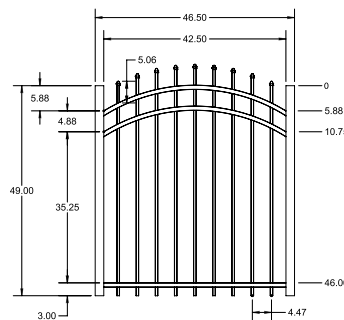

STANDARD | 4' X 6' NEWCASTLE

SPEAR TOP | 3 RAIL | STANDARD BOTTOM | 1" X 1 1/8"

DESCRIPTION	BLACK		BUNDLE
	QTY	SKU	UNIT
4' x 6' Newcastle Spear Top 3 Rail Panel (48"H)		73022120	40
2" x 2" x 70" .063 Line Post		73040843	10
2" x 2" x 70" .063 Corner Post		73041005	10
2" x 2" x 70" .063 End Post		73040814	10
2" x 2" x 70" .125 Gate Post		73040861	10
4' x 4' Newcastle Spear Top 3 Rail Straight Walk Gate		73022037	20
4' x 5' Newcastle Spear Top 3 Rail Straight Walk Gate		73022048	20
4' x 4' Newcastle Spear Top 3 Rail Arched Walk Gate		73022016	20
4' x 5' Newcastle Spear Top 3 Rail Straight Walk Gate		73022027	20

qs QuickShip available in Black, Applies to: Fence Panels; Line, Corner, End and Gate Posts; and 4' and 5' wide Straight Gates.

FENCE PANEL

4' STRAIGHT WALK GATE

4' ARCHED WALK GATE

RAIL PROFILE

1" x 1 1/8"

PICKETS

5/8" x 5/8"

STANDARD | 5' X 6' NEWCASTLE

SPEAR TOP | 3 RAIL | STANDARD BOTTOM | 1" X 1 1/8"

DESCRIPTION	BLACK		BUNDLE
	QTY	SKU	UNIT
5' x 6' Newcastle Spear Top 3 Rail Panel (60"H)		73022121	40
2" x 2" x 82" .063 Line Post		73040867	10
2" x 2" x 82" .063 Corner Post		73040807	10
2" x 2" x 82" .063 End Post		73040839	10
2" x 2" x 82" .125 Gate Post		73040885	10
5' x 4' Newcastle Spear Top 3 Rail Straight Walk Gate		73022038	20
5' x 5' Newcastle Spear Top 3 Rail Straight Walk Gate		73022049	20
5' x 4' Newcastle Spear Top 3 Rail Arched Walk Gate		73022017	20
5' x 5' Newcastle Spear Top 3 Rail Straight Walk Gate		73022028	20