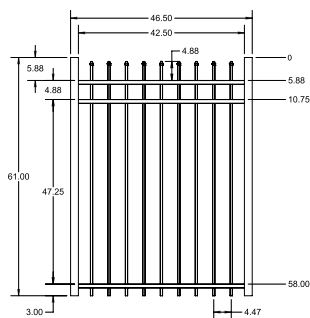

qs QuickShip available in Black, Applies to: Fence Panels; Line, Corner, End and Gate Posts; and 4' and 5' wide Straight Gates.

FENCE PANEL

4' STRAIGHT WALK GATE

4' ARCHED WALK GATE

RAIL PROFILE

1" x 1 1/8"

PICKETS

5/8" x 5/8"

STANDARD | 5' X 6' NEWCASTLE

SPEAR TOP | 3 RAIL | STANDARD BOTTOM | 1" X 1 1/8"

DESCRIPTION	BLACK		BUNDLE
	QTY	SKU	UNIT
5' x 6' Newcastle Spear Top 3 Rail Panel (60"H)		73022121	40
2" x 2" x 82" .063 Line Post		73040867	10
2" x 2" x 82" .063 Corner Post		73040807	10
2" x 2" x 82" .063 End Post		73040839	10
2" x 2" x 82" .125 Gate Post		73040885	10
5' x 4' Newcastle Spear Top 3 Rail Straight Walk Gate		73022038	20
5' x 5' Newcastle Spear Top 3 Rail Straight Walk Gate		73022049	20
5' x 4' Newcastle Spear Top 3 Rail Arched Walk Gate		73022017	20
5' x 5' Newcastle Spear Top 3 Rail Straight Walk Gate		73022028	20

qs QuickShip available in Black, Applies to: Fence Panels; Line, Corner, End and Gate Posts; and 4' and 5' wide Straight Gates.

FENCE PANEL

5' STRAIGHT WALK GATE

5' ARCHED WALK GATE

RAIL PROFILE

1" x 1 1/8"

PICKETS

5/8" x 5/8"

STANDARD | 4' X 6' NEWCASTLE

SPEAR TOP | 3 RAIL | STANDARD BOTTOM | 1" X 1 1/8"

DESCRIPTION	BLACK		BUNDLE
	QTY	SKU	UNIT
4' x 6' Newcastle Spear Top 3 Rail Panel (48"H)		73022131	40
2" x 2" x 70" .063 Line Post		73040843	10
2" x 2" x 70" .063 Corner Post		73041005	10
2" x 2" x 70" .063 End Post		73040814	10
2" x 2" x 70" .125" Gate Post		73040861	10
4' x 4' Newcastle Spear Top 3 Rail Straight Walk Gate		73022184	20
4' x 5' Newcastle Spear Top 3 Rail Straight Walk Gate		73022081	20
4' x 4' Newcastle Spear Top 3 Rail Arched Walk Gate		73022063	20
4' x 5' Newcastle Spear Top 3 Rail Arched Walk Gate		73023032	20