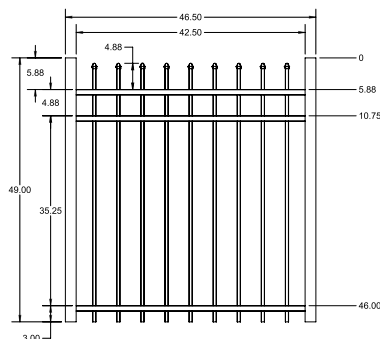

STANDARD | 4' X 6' NEWCASTLE

SPEAR TOP | 3 RAIL | STANDARD BOTTOM | 1" X 1 1/8"

DESCRIPTION	BLACK		BUNDLE
	QTY	SKU	UNIT
4' x 6' Newcastle Spear Top 3 Rail Panel (48"H)		73022120	40
2" x 2" x 70" .063 Line Post		73040843	10
2" x 2" x 70" .063 Corner Post		73041005	10
2" x 2" x 70" .063 End Post		73040814	10
2" x 2" x 70" .125 Gate Post		73040861	10
4' x 4' Newcastle Spear Top 3 Rail Straight Walk Gate		73022037	20
4' x 5' Newcastle Spear Top 3 Rail Straight Walk Gate		73022048	20
4' x 4' Newcastle Spear Top 3 Rail Arched Walk Gate		73022016	20
4' x 5' Newcastle Spear Top 3 Rail Straight Walk Gate		73022027	20

qs QuickShip available in Black, Applies to: Fence Panels; Line, Corner, End and Gate Posts; and 4' and 5' wide Straight Gates.

FENCE PANEL

4' STRAIGHT WALK GATE

4' ARCHED WALK GATE

RAIL PROFILE

1" x 1 1/8"

PICKETS

5/8" x 5/8"

STANDARD | 5' X 6' NEWCASTLE

SPEAR TOP | 3 RAIL | STANDARD BOTTOM | 1" X 1 1/8"

DESCRIPTION	BLACK		BUNDLE
	QTY	SKU	UNIT
5' x 6' Newcastle Spear Top 3 Rail Panel (60"H)		73022121	40
2" x 2" x 82" .063 Line Post		73040867	10
2" x 2" x 82" .063 Corner Post		73040807	10
2" x 2" x 82" .063 End Post		73040839	10
2" x 2" x 82" .125 Gate Post		73040885	10
5' x 4' Newcastle Spear Top 3 Rail Straight Walk Gate		73022038	20
5' x 5' Newcastle Spear Top 3 Rail Straight Walk Gate		73022049	20
5' x 4' Newcastle Spear Top 3 Rail Arched Walk Gate		73022017	20
5' x 5' Newcastle Spear Top 3 Rail Straight Walk Gate		73022028	20