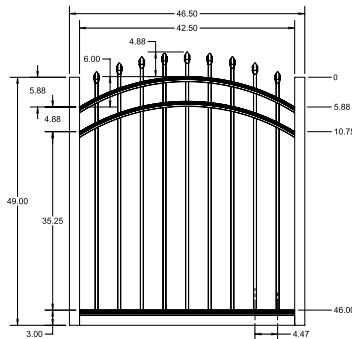

qs QuickShip available in Black, Applies to: Fence Panels; Line, Corner, End and Gate Posts; and 4' and 5' wide Straight Gates.

FENCE PANEL

5' STRAIGHT WALK GATE

5' ARCHED WALK GATE

RAIL PROFILE

1" x 1 1/8"

PICKETS

5/8" x 5/8"

STANDARD | 4' X 6' NEWCASTLE

SPEAR TOP | 3 RAIL | STANDARD BOTTOM | 1" X 1 1/8"

DESCRIPTION	BLACK		BUNDLE
	QTY	SKU	UNIT
4' x 6' Newcastle Spear Top 3 Rail Panel (48"H)		73022131	40
2" x 2" x 70" .063 Line Post		73040843	10
2" x 2" x 70" .063 Corner Post		73041005	10
2" x 2" x 70" .063 End Post		73040814	10
2" x 2" x 70" .125" Gate Post		73040861	10
4' x 4' Newcastle Spear Top 3 Rail Straight Walk Gate		73022184	20
4' x 5' Newcastle Spear Top 3 Rail Straight Walk Gate		73022081	20
4' x 4' Newcastle Spear Top 3 Rail Arched Walk Gate		73022063	20
4' x 5' Newcastle Spear Top 3 Rail Arched Walk Gate		73023032	20

qs QuickShip available in Black, Applies to: Fence Panels; Line, Corner, End and Gate Posts; and 4' and 5' wide Straight Gates.

FENCE PANEL

4' STRAIGHT WALK GATE

4' ARCHED WALK GATE

RAIL PROFILE

1" x 1 1/8"

PICKETS

5/8" x 5/8"

All XD Grade gates will have a U-Frame bottom rail.

STANDARD | 5' X 6' NEWCASTLE

SPEAR TOP | 3 RAIL | STANDARD BOTTOM | 1" X 1 1/8"

DESCRIPTION	BLACK		BUNDLE
	QTY	SKU	UNIT
5' x 6' Newcastle Spear Top 3 Rail (60"H)		73022132	40
2" x 2" x 82" .063 Line Post		73040867	10
2" x 2" x 82" .063 Corner Post		73040807	10
2" x 2" x 82" .063 End Post		73040839	10
2" x 2" x 82" .125 Gate Post		73040885	10
5' x 4' Newcastle Spear Top 3 Rail Straight Walk Gate		73022073	20
5' x 5' Newcastle Spear Top 3 Rail Straight Walk Gate		73022082	20
5' x 4' Newcastle Spear Top 3 Rail Arched Walk Gate		73023039	20
5' x 5' Newcastle Spear Top 3 Rail Arched Walk Gate		73023040	20