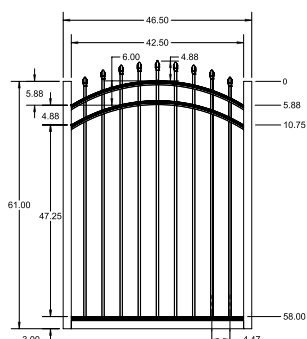

PICKETS

5/8" x 5/8"

STANDARD | 4' X 6' NEWCASTLE

SPEAR TOP | 3 RAIL | STANDARD BOTTOM | 1" X 1 1/8"

DESCRIPTION	BLACK		BUNDLE
	QTY	SKU	UNIT
4' x 6' Newcastle Spear Top 3 Rail Panel (48"H)		73022131	40
2" x 2" x 70" .063 Line Post		73040843	10
2" x 2" x 70" .063 Corner Post		73041005	10
2" x 2" x 70" .063 End Post		73040814	10
2" x 2" x 70" .125" Gate Post		73040861	10
4' x 4' Newcastle Spear Top 3 Rail Straight Walk Gate		73022184	20
4' x 5' Newcastle Spear Top 3 Rail Straight Walk Gate		73022081	20
4' x 4' Newcastle Spear Top 3 Rail Arched Walk Gate		73022063	20
4' x 5' Newcastle Spear Top 3 Rail Arched Walk Gate		73023032	20

PICKETS

5/8" x 5/8"

All XD Grade gates will have a U-Frame bottom rail.

STANDARD | 5' X 6' NEWCASTLE

SPEAR TOP | 3 RAIL | STANDARD BOTTOM | 1" X 1 1/8"

DESCRIPTION	BLACK		BUNDLE
	QTY	SKU	UNIT
5' x 6' Newcastle Spear Top 3 Rail (60"H)		73022132	40
2" x 2" x 82" .063 Line Post		73040867	10
2" x 2" x 82" .063 Corner Post		73040807	10
2" x 2" x 82" .063 End Post		73040839	10
2" x 2" x 82" .125 Gate Post		73040885	10
5' x 4' Newcastle Spear Top 3 Rail Straight Walk Gate		73022073	20
5' x 5' Newcastle Spear Top 3 Rail Straight Walk Gate		73022082	20
5' x 4' Newcastle Spear Top 3 Rail Arched Walk Gate		73023039	20
5' x 5' Newcastle Spear Top 3 Rail Arched Walk Gate		73023040	20

qs QuickShip available in Black, Applies to: Fence Panels; Line, Corner, End and Gate Posts; and 4' and 5' wide Straight Gates.

FENCE PANEL

5' STRAIGHT WALK GATE

5' ARCHED WALK GATE

RAIL PROFILE

1" x 1 1/8"

PICKETS

5/8" x 5/8"

All XD Grade gates will have a U-Frame bottom rail.