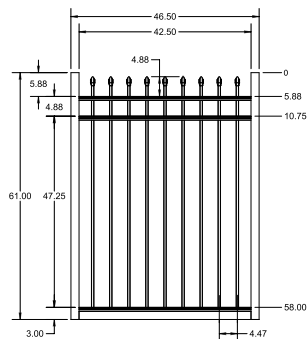

PICKETS

5/8" x 5/8"

STANDARD | 4' X 6' NEWCASTLE

SPEAR TOP | 3 RAIL | STANDARD BOTTOM | 1" X 1 1/8"

DESCRIPTION	BLACK		BUNDLE
	QTY	SKU	UNIT
4' x 6' Newcastle Spear Top 3 Rail Panel (48"H)		73022131	40
2" x 2" x 70" .063 Line Post		73040843	10
2" x 2" x 70" .063 Corner Post		73041005	10
2" x 2" x 70" .063 End Post		73040814	10
2" x 2" x 70" .125" Gate Post		73040861	10
4' x 4' Newcastle Spear Top 3 Rail Straight Walk Gate		73022184	20
4' x 5' Newcastle Spear Top 3 Rail Straight Walk Gate		73022081	20
4' x 4' Newcastle Spear Top 3 Rail Arched Walk Gate		73022063	20
4' x 5' Newcastle Spear Top 3 Rail Arched Walk Gate		73023032	20

PICKETS

5/8" x 5/8"

All XD Grade gates will have a U-Frame bottom rail.

STANDARD | 5' X 6' NEWCASTLE

SPEAR TOP | 3 RAIL | STANDARD BOTTOM | 1" X 1 1/8"

DESCRIPTION	BLACK		BUNDLE
	QTY	SKU	UNIT
5' x 6' Newcastle Spear Top 3 Rail (60"H)		73022132	40
2" x 2" x 82" .063 Line Post		73040867	10
2" x 2" x 82" .063 Corner Post		73040807	10
2" x 2" x 82" .063 End Post		73040839	10
2" x 2" x 82" .125 Gate Post		73040885	10
5' x 4' Newcastle Spear Top 3 Rail Straight Walk Gate		73022073	20
5' x 5' Newcastle Spear Top 3 Rail Straight Walk Gate		73022082	20
5' x 4' Newcastle Spear Top 3 Rail Arched Walk Gate		73023039	20
5' x 5' Newcastle Spear Top 3 Rail Arched Walk Gate		73023040	20

qs QuickShip available in Black, Applies to: Fence Panels; Line, Corner, End and Gate Posts; and 4' and 5' wide Straight Gates.

FENCE PANEL

5' STRAIGHT WALK GATE

5' ARCHED WALK GATE

RAIL PROFILE

1" x 1 1/8"

PICKETS

5/8" x 5/8"

All XD Grade gates will have a U-Frame bottom rail.