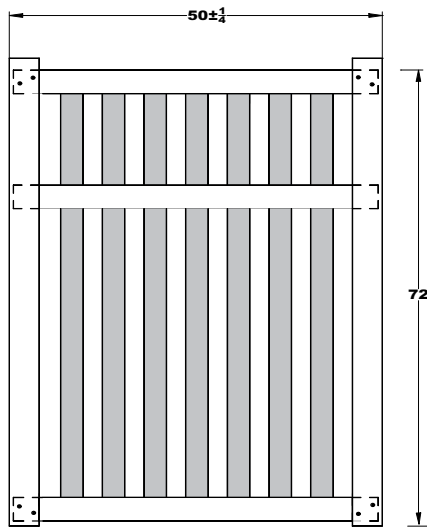

WALK GATE

FENCE PANEL

MATERIAL PER SECTION

QTY	ITEM	DIMENSION
1	Routed Top Rail with Steel	2" x 4" x 95 1/2"
1	Routed Bottom Rail w/Steel	2" x 4" x 95 1/2"
1	Mid Rail	2" x 4" x 95 1/2"
15	Picket	7/8" x 3" x 59 5/8"

RAIL PROFILE

1 1/4" x 3 1/2"

PREMIUM | 6' X 8' NORWALK

CLOSED PICKET | 3 RAIL | 1¼" X 3½" RAIL

DESCRIPTION	WEATHERED BLEND		SIERRA BLEND		BRAZILIAN BLEND		ARCTIC BLEND	
	QTY	SKU	QTY	SKU	QTY	SKU	QTY	SKU
6' x 8' Norwalk Slim Closed Picket 3 Rail Panel (72"H)		630820		630812		631492		630836
5" x 5" x 107" Corner Post		630851		630302		631535		630889
5" x 5" x 107" Line Post		631039		630303		631538		631037
5" x 5" x 107" End Gate Post		630852		630304		631541		630890
5" x 5" Flat Top Post Cap		410869		410868		410865		410863
5" x 5" New England Post Cap		410880		410879		410875		410872
6' Norwalk Closed Picket 3 Rail Gate Kit		630844		630293		631597		630882
6' x 50" Norwalk Closed Picket 3 Rail Gate		630823		630815		631615		630839

WALK GATE

FENCE PANEL

MATERIAL PER SECTION

QTY	ITEM	DIMENSION
1	Routed Top Rail	2" x 4" x 95½"
1	Routed Bottom Rail	2" x 4" x 95½"
1	Mid Rail	2" x 4" x 95½"
15	Picket	7/8" x 3" x 71 7/8"

RAIL PROFILE

1¼" x 3½"