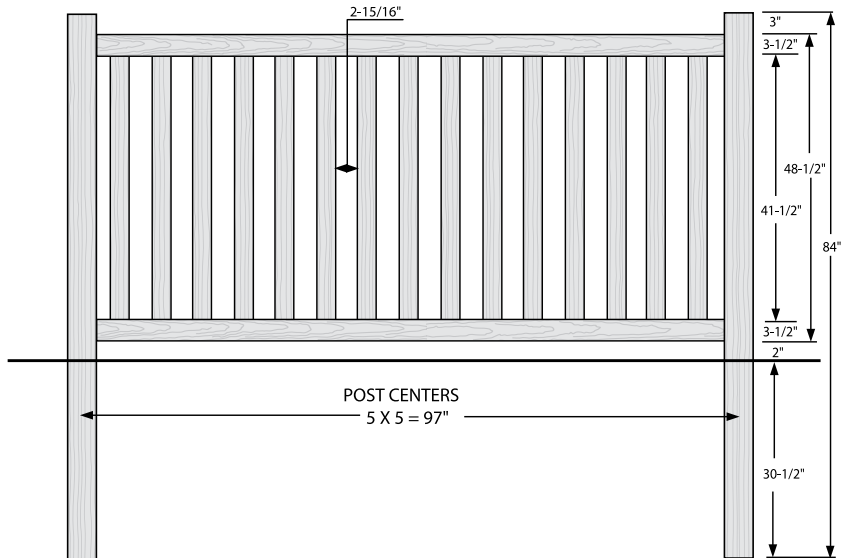

Shown in White

INNOVATIONS

- ←→ StayStraight®
- ☀ SolarGuard®
- ||| TimberGrain™

SIZES

Width:
8'

Height:
4' and 5'

Picket Size:
7/8" x 3"

PREMIUM

Post Caps & Hardware Available

See Accessories and Hardware PDF for more information and product offerings.

PREMIUM | 4' X 8' NORWALK

CLOSED PICKET | 2 RAIL | 1 1/4" X 3 1/2" RAIL

DESCRIPTION	WEATHERED BLEND		SIERRA BLEND		BRAZILIAN BLEND		ARCTIC BLEND	
	QTY	SKU	QTY	SKU	QTY	SKU	QTY	SKU
4' x 8' Norwalk Slim Closed Picket 2 Rail Panel (48"H)		630818		630810		631490		630834
5" x 5" x 84" Corner Post		648491		648506		648488		648487
5" x 5" x 84" Line Post		648464		648465		648461		648459
5" x 5" x 84" End Gate Post		648530		648531		648526		648525
5" x 5" Flat Top Post Cap		410869		410868		410865		410863
5" x 5" New England Post Cap		410880		410879		410875		410872
4' Norwalk Closed Picket 2 Rail Gate Kit		630842		630291		631591		630880
4' x 50" Norwalk Closed Picket 2 Rail Gate		630821		630813		631609		630837

WALK GATE

FENCE PANEL

MATERIAL PER SECTION

QTY	ITEM	DIMENSION
1	Routed Top Rail with Steel	2" x 4" x 95 1/2"
1	Routed Bottom Rail w/Steel	2" x 4" x 95 1/2"
15	Picket	3/8" x 3" x 48"

RAIL PROFILE

1 1/4" x 3 1/2"