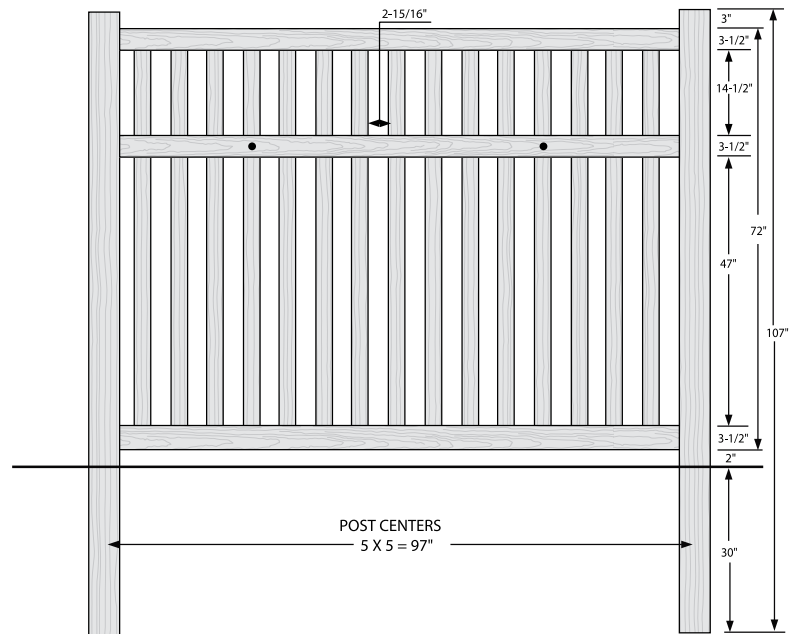

WALK GATE

FENCE PANEL

MATERIAL PER SECTION

QTY	ITEM	DIMENSION
1	Routed Top Rail with Steel	2" x 4" x 95 1/2"
1	Routed Bottom Rail w/Steel	2" x 4" x 95 1/2"
1	Mid Rail	2" x 4" x 95 1/2"
15	Picket	7/8" x 3" x 59 5/8"

RAIL PROFILE

1 1/4" x 3 1/2"

PREMIUM | 6' X 8' NORWALK

CLOSED PICKET | 3 RAIL | 1¼" X 3½" RAIL

DESCRIPTION	WEATHERED BLEND		SIERRA BLEND		BRAZILIAN BLEND		ARCTIC BLEND	
	QTY	SKU	QTY	SKU	QTY	SKU	QTY	SKU
6' x 8' Norwalk Slim Closed Picket 3 Rail Panel (72"H)		630820		630812		631492		630836
5" x 5" x 107" Corner Post		630851		630302		631535		630889
5" x 5" x 107" Line Post		631039		630303		631538		631037
5" x 5" x 107" End Gate Post		630852		630304		631541		630890
5" x 5" Flat Top Post Cap		410869		410868		410865		410863
5" x 5" New England Post Cap		410880		410879		410875		410872
6' Norwalk Closed Picket 3 Rail Gate Kit		630844		630293		631597		630882
6' x 50" Norwalk Closed Picket 3 Rail Gate		630823		630815		631615		630839

WALK GATE

FENCE PANEL

MATERIAL PER SECTION

QTY	ITEM	DIMENSION
1	Routed Top Rail	2" x 4" x 95½"
1	Routed Bottom Rail	2" x 4" x 95½"
1	Mid Rail	2" x 4" x 95½"
15	Picket	7/8" x 3" x 71 7/8"

RAIL PROFILE

1¼" x 3½"