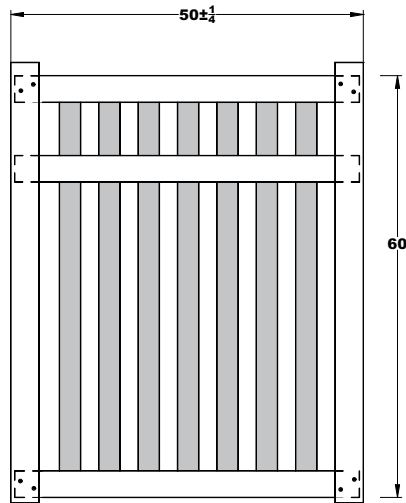

PREMIUM | 5' X 8' NORWALK

CLOSED PICKET | 3 RAIL | 1 1/4" X 3 1/2" RAIL

DESCRIPTION	WEATHERED BLEND		SIERRA BLEND		BRAZILIAN BLEND		ARCTIC BLEND	
	QTY	SKU	QTY	SKU	QTY	SKU	QTY	SKU
5' x 8' Norwalk Slim Closed Picket 3 Rail Panel (60"H)		630819		630811		631491		630835
5" x 5" x 96" Corner Post		630848		630298		631523		630886
5" x 5" x 96" Line Post		631036		630299		631526		631034
5" x 5" x 96" End Gate Post		630849		630300		631529		630887
5" x 5" Flat Top Post Cap		410869		410868		410865		410863
5" x 5" New England Post Cap		410880		410879		410875		410872
5' Norwalk Closed Picket 2 Rail Gate Kit		630843		630292		631594		630881
5' x 50" Norwalk Closed Picket 2 Rail Gate		630822		630814		631612		630838

WALK GATE