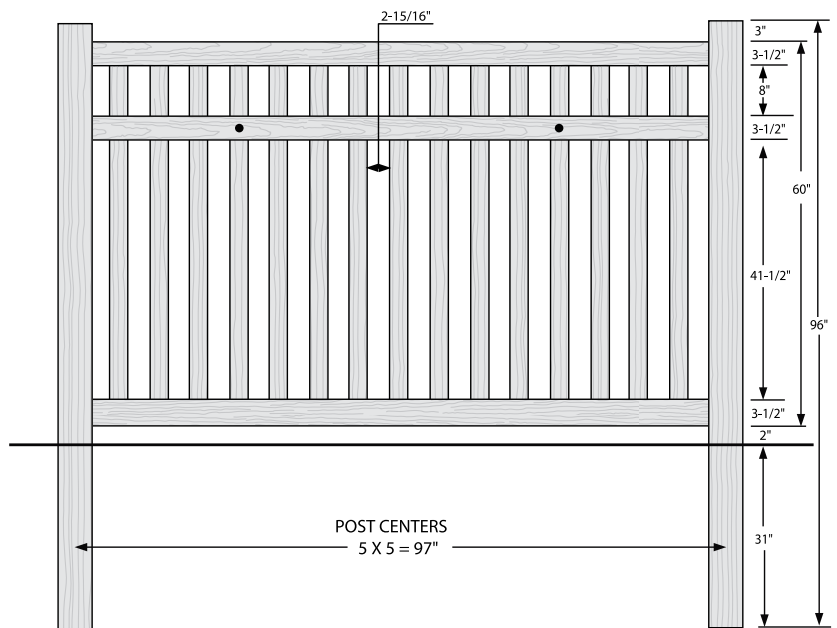

WALK GATE

FENCE PANEL

MATERIAL PER SECTION

QTY	ITEM	DIMENSION
1	Routed Top Rail with Steel	2" x 4" x 95 1/2"
1	Routed Bottom Rail w/Steel	2" x 4" x 95 1/2"
15	Picket	3/8" x 3" x 48"

RAIL PROFILE

1 1/4" x 3 1/2"

PREMIUM | 5' X 8' NORWALK

CLOSED PICKET | 3 RAIL | 1 1/4" X 3 1/2" RAIL

DESCRIPTION	WEATHERED BLEND		SIERRA BLEND		BRAZILIAN BLEND		ARCTIC BLEND	
	QTY	SKU	QTY	SKU	QTY	SKU	QTY	SKU
5' x 8' Norwalk Slim Closed Picket 3 Rail Panel (60"H)		630819		630811		631491		630835
5" x 5" x 96" Corner Post		630848		630298		631523		630886
5" x 5" x 96" Line Post		631036		630299		631526		631034
5" x 5" x 96" End Gate Post		630849		630300		631529		630887
5" x 5" Flat Top Post Cap		410869		410868		410865		410863
5" x 5" New England Post Cap		410880		410879		410875		410872
5' Norwalk Closed Picket 2 Rail Gate Kit		630843		630292		631594		630881
5' x 50" Norwalk Closed Picket 2 Rail Gate		630822		630814		631612		630838

WALK GATE

FENCE PANEL

MATERIAL PER SECTION

QTY	ITEM	DIMENSION
1	Routed Top Rail with Steel	2" x 4" x 95 1/2"
1	Routed Bottom Rail w/Steel	2" x 4" x 95 1/2"
1	Mid Rail	2" x 4" x 95 1/2"
15	Picket	7/8" x 3" x 59 5/8"