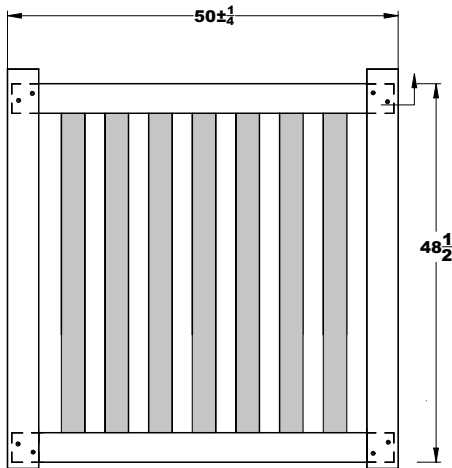

Shown in White

INNOVATIONS

- ←→ StayStraight®
- ☀ SolarGuard®
- ||| TimberGrain™

SIZES

Width:
8'

Height:
4' and 5'

Picket Size:
7/8" x 3"

PREMIUM

Post Caps & Hardware Available

See Accessories and Hardware PDF for more information and product offerings.

PREMIUM | 4' X 8' NORWALK

CLOSED PICKET | 2 RAIL | 1 1/4" X 3 1/2" RAIL

DESCRIPTION	WEATHERED BLEND		SIERRA BLEND		BRAZILIAN BLEND		ARCTIC BLEND	
	QTY	SKU	QTY	SKU	QTY	SKU	QTY	SKU
4' x 8' Norwalk Slim Closed Picket 2 Rail Panel (48"H)		630818		630810		631490		630834
5" x 5" x 84" Corner Post		648491		648506		648488		648487
5" x 5" x 84" Line Post		648464		648465		648461		648459
5" x 5" x 84" End Gate Post		648530		648531		648526		648525
5" x 5" Flat Top Post Cap		410869		410868		410865		410863
5" x 5" New England Post Cap		410880		410879		410875		410872
4' Norwalk Closed Picket 2 Rail Gate Kit		630842		630291		631591		630880
4' x 50" Norwalk Closed Picket 2 Rail Gate		630821		630813		631609		630837

WALK GATE

FENCE PANEL

MATERIAL PER SECTION

QTY	ITEM	DIMENSION
1	Routed Top Rail with Steel	2" x 4" x 95 1/2"
1	Routed Bottom Rail w/Steel	2" x 4" x 95 1/2"
15	Picket	3/8" x 3" x 48"

RAIL PROFILE

1 1/4" x 3 1/2"