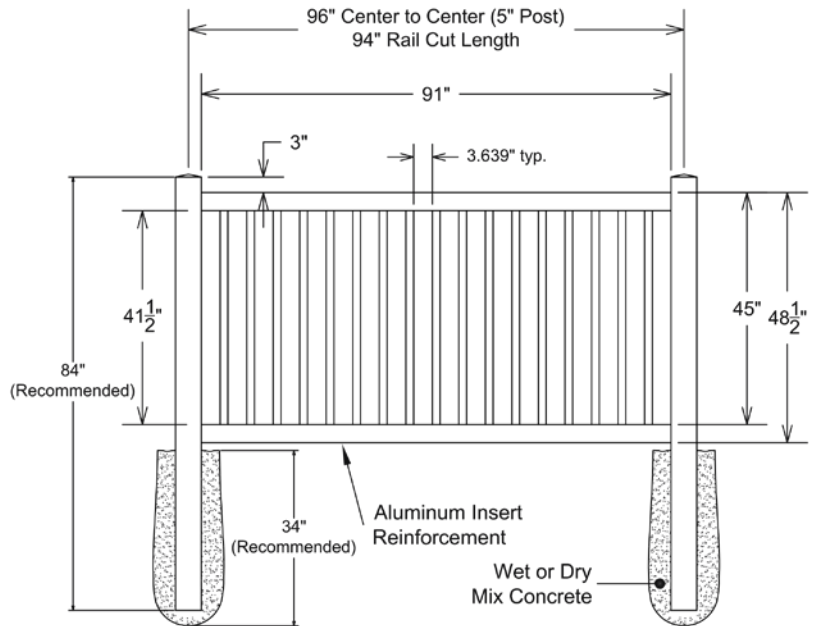

Shown in Weathered Blend

INNOVATIONS

- ↔ StayStraight®
- ☀ SolarGuard®
- ||| TimberGrain™

SIZES

Width:
6', 8'

Height:
4' and 5'

Picket Size:
7/8" x 1 1/2"

STANDARD

Post Caps & Hardware Available

See Accessories and Hardware PDF for more information and product offerings.

STANDARD | 4' X 8' NORWALK SLIM

CLOSED PICKET | 2 RAIL | 2" X 3½" RAIL

DESCRIPTION	WHITE		SAND	
	QTY	SKU	QTY	SKU
4' x 8' Norwalk Slim Closed Picket 2 Rail Panel (48"H)		73012283		73012286
5" x 5" x 84" Line Post (C)		73012186		73012192
5" x 5" x 84" Corner Post (C)		73012187		73012193
5" x 5" x 84" End Gate Post (C)		73012188		73012194
5" x 5" Pyramid Post Cap		73003093		73003769
5" x 5" Gothic Post Cap		73003094		73003760
5" x 5" New England Post Cap		73045003		73045004
4' x 46" Norwalk Slim Closed Picket 2 Rail Walk Gate		73024344		73024346
4' x 58" Norwalk Slim Closed Picket 2 Rail Drive Gate		73024345		73024347
5" x 5" x 82" Gate Post Insert		73003718		

OS QuickShip available in White only. Applies to: Fence Panels; Line, Corner, End and Gate Posts; and 4' and 5' Wide Gates.

WALK GATE

FENCE PANEL

DRIVE GATE

MATERIAL PER SECTION

QTY	ITEM	DIMENSION
2	Rails	2" x 3½" x 94"
15	Pickets	7/8" x 1½" x 46"
1	Aluminum Insert	93"

RAIL PROFILE

2" x 3½"

STANDARD | 5' X 8' NORWALK SLIM

CLOSED PICKET | 3 RAIL | 2" X 3½" RAIL

DESCRIPTION	WHITE		SAND	
	QTY	SKU	QTY	SKU
5' x 8' Norwalk Slim Closed Picket 3 Rail Panel (60"H)		73012234		73012237
5" x 5" x 96" Line Post (J)		73012090		73012096
5" x 5" x 96" Corner Post (J)		73012091		73012097
5" x 5" x 96" End Post (J)		73012092		73012098
5" x 5" Pyramid Post Cap		73003093		73003769
5" x 5" Gothic Post Cap		73003094		73003760
5" x 5" New England Post Cap		73045003		73045004
5' x 46" Norwalk Slim Closed Picket 3 Rail Walk Gate		73024338		73024340
5' x 58" Norwalk Slim Closed Picket 3 Rail Drive Gate		73024339		73024341
5" x 5" x 94" Gate Post Insert				73012353