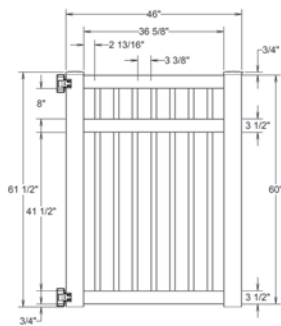

Shown in Weathered Blend

INNOVATIONS

- ↔ StayStraight®
- ☀ SolarGuard®
- ||| TimberGrain™

SIZES

Width:
6', 8'

Height:
4' and 5'

Picket Size:
7/8" x 1 1/2"

STANDARD

OS QuickShip available in White only. Applies to: Fence Panels; Line, Corner, End and Gate Posts; and 4' and 5' Wide Gates.

WALK GATE

FENCE PANEL

DRIVE GATE

MATERIAL PER SECTION

QTY	ITEM	DIMENSION
2	Rails	2" x 3½" x 94"
15	Pickets	7/8" x 1½" x 46"
1	Aluminum Insert	93"

RAIL PROFILE

2" x 3½"

STANDARD | 5' X 8' NORWALK SLIM

CLOSED PICKET | 3 RAIL | 2" X 3½" RAIL

DESCRIPTION	WHITE		SAND	
	QTY	SKU	QTY	SKU
5' x 8' Norwalk Slim Closed Picket 3 Rail Panel (60"H)		73012234		73012237
5" x 5" x 96" Line Post (J)		73012090		73012096
5" x 5" x 96" Corner Post (J)		73012091		73012097
5" x 5" x 96" End Post (J)		73012092		73012098
5" x 5" Pyramid Post Cap		73003093		73003769
5" x 5" Gothic Post Cap		73003094		73003760
5" x 5" New England Post Cap		73045003		73045004
5' x 46" Norwalk Slim Closed Picket 3 Rail Walk Gate		73024338		73024340
5' x 58" Norwalk Slim Closed Picket 3 Rail Drive Gate		73024339		73024341
5" x 5" x 94" Gate Post Insert				73012353

WALK GATE

FENCE PANEL

DRIVE GATE

MATERIAL PER SECTION

QTY	ITEM	DIMENSION
3	Rails	2" x 3½" x 94"
17	Pickets	7/8" x 1½" x 57 7/8"
1	Aluminum Insert	93"

RAIL PROFILE

2" x 3½"