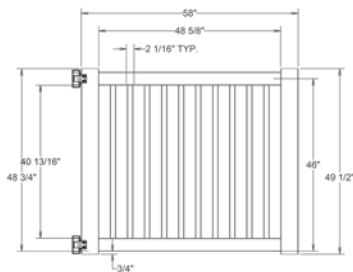

Post Caps & Hardware Available

See Accessories and Hardware PDF for more information and product offerings.

STANDARD | 4' X 8' NORWALK SLIM

CLOSED PICKET | 2 RAIL | 2" X 3½" RAIL

DESCRIPTION	WHITE		SAND	
	QTY	SKU	QTY	SKU
4' x 8' Norwalk Slim Closed Picket 2 Rail Panel (48"H)		73012283		73012286
5" x 5" x 84" Line Post (C)		73012186		73012192
5" x 5" x 84" Corner Post (C)		73012187		73012193
5" x 5" x 84" End Gate Post (C)		73012188		73012194
5" x 5" Pyramid Post Cap		73003093		73003769
5" x 5" Gothic Post Cap		73003094		73003760
5" x 5" New England Post Cap		73045003		73045004
4' x 46" Norwalk Slim Closed Picket 2 Rail Walk Gate		73024344		73024346
4' x 58" Norwalk Slim Closed Picket 2 Rail Drive Gate		73024345		73024347
5" x 5" x 82" Gate Post Insert		73003718		

OS QuickShip available in White only. Applies to: Fence Panels; Line, Corner, End and Gate Posts; and 4' and 5' Wide Gates.

WALK GATE

FENCE PANEL

DRIVE GATE

MATERIAL PER SECTION

QTY	ITEM	DIMENSION
2	Rails	2" x 3½" x 94"
15	Pickets	7/8" x 1½" x 46"
1	Aluminum Insert	93"

RAIL PROFILE

2" x 3½"

STANDARD | 5' X 8' NORWALK SLIM

CLOSED PICKET | 3 RAIL | 2" X 3½" RAIL

DESCRIPTION	WHITE		SAND	
	QTY	SKU	QTY	SKU
5' x 8' Norwalk Slim Closed Picket 3 Rail Panel (60"H)		73012234		73012237
5" x 5" x 96" Line Post (J)		73012090		73012096
5" x 5" x 96" Corner Post (J)		73012091		73012097
5" x 5" x 96" End Post (J)		73012092		73012098
5" x 5" Pyramid Post Cap		73003093		73003769
5" x 5" Gothic Post Cap		73003094		73003760
5" x 5" New England Post Cap		73045003		73045004
5' x 46" Norwalk Slim Closed Picket 3 Rail Walk Gate		73024338		73024340
5' x 58" Norwalk Slim Closed Picket 3 Rail Drive Gate		73024339		73024341
5" x 5" x 94" Gate Post Insert				73012353

WALK GATE

FENCE PANEL

DRIVE GATE

MATERIAL PER SECTION

QTY	ITEM	DIMENSION
3	Rails	2" x 3½" x 94"
17	Pickets	7/8" x 1½" x 57 7/8"
1	Aluminum Insert	93"

RAIL PROFILE

2" x 3½"