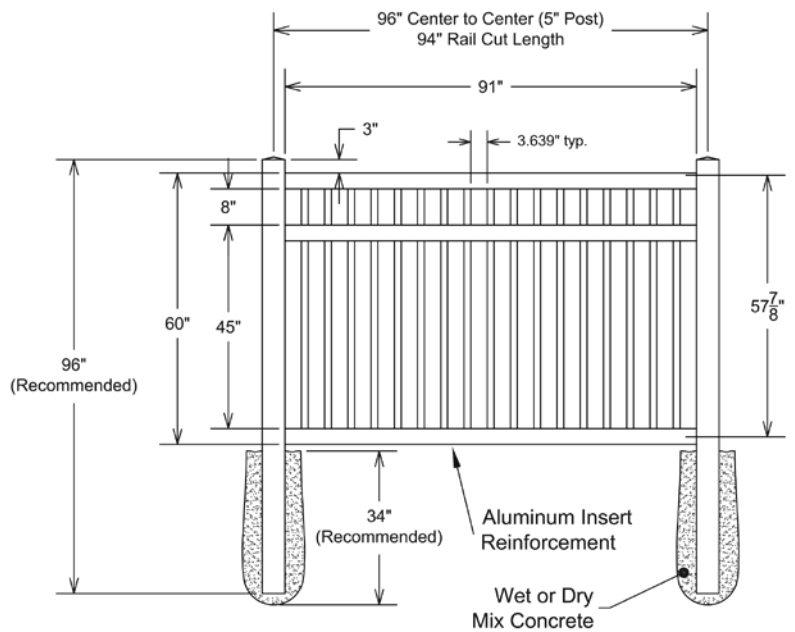

OS QuickShip available in White only. Applies to: Fence Panels; Line, Corner, End and Gate Posts; and 4' and 5' Wide Gates.

WALK GATE

FENCE PANEL

DRIVE GATE

MATERIAL PER SECTION

QTY	ITEM	DIMENSION
2	Rails	2" x 3½" x 94"
15	Pickets	7/8" x 1½" x 46"
1	Aluminum Insert	93"

RAIL PROFILE

2" x 3½"

STANDARD | 5' X 8' NORWALK SLIM

CLOSED PICKET | 3 RAIL | 2" X 3½" RAIL

DESCRIPTION	WHITE		SAND	
	QTY	SKU	QTY	SKU
5' x 8' Norwalk Slim Closed Picket 3 Rail Panel (60"H)		73012234		73012237
5" x 5" x 96" Line Post (J)		73012090		73012096
5" x 5" x 96" Corner Post (J)		73012091		73012097
5" x 5" x 96" End Post (J)		73012092		73012098
5" x 5" Pyramid Post Cap		73003093		73003769
5" x 5" Gothic Post Cap		73003094		73003760
5" x 5" New England Post Cap		73045003		73045004
5' x 46" Norwalk Slim Closed Picket 3 Rail Walk Gate		73024338		73024340
5' x 58" Norwalk Slim Closed Picket 3 Rail Drive Gate		73024339		73024341
5" x 5" x 94" Gate Post Insert				73012353

WALK GATE

FENCE PANEL

DRIVE GATE

MATERIAL PER SECTION

QTY	ITEM	DIMENSION
3	Rails	2" x 3½" x 94"
17	Pickets	7/8" x 1½" x 57 7/8"
1	Aluminum Insert	93"

RAIL PROFILE

2" x 3½"