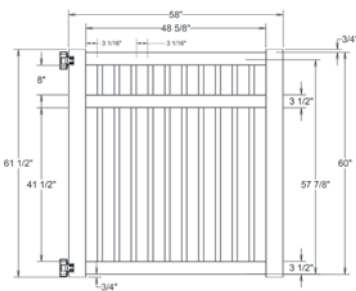

Shown in Weathered Blend

INNOVATIONS

- ↔ StayStraight®
- ☀ SolarGuard®
- ||| TimberGrain™

SIZES

Width:
6', 8'

Height:
4' and 5'

Picket Size:
7/8" x 1 1/2"

STANDARD

OS QuickShip available in White only. Applies to: Fence Panels; Line, Corner, End and Gate Posts; and 4' and 5' Wide Gates.

WALK GATE

FENCE PANEL

DRIVE GATE

MATERIAL PER SECTION

QTY	ITEM	DIMENSION
2	Rails	2" x 3½" x 94"
15	Pickets	7/8" x 1½" x 46"
1	Aluminum Insert	93"

RAIL PROFILE

2" x 3½"

STANDARD | 5' X 8' NORWALK SLIM

CLOSED PICKET | 3 RAIL | 2" X 3½" RAIL

DESCRIPTION	WHITE		SAND	
	QTY	SKU	QTY	SKU
5' x 8' Norwalk Slim Closed Picket 3 Rail Panel (60"H)		73012234		73012237
5" x 5" x 96" Line Post (J)		73012090		73012096
5" x 5" x 96" Corner Post (J)		73012091		73012097
5" x 5" x 96" End Post (J)		73012092		73012098
5" x 5" Pyramid Post Cap		73003093		73003769
5" x 5" Gothic Post Cap		73003094		73003760
5" x 5" New England Post Cap		73045003		73045004
5' x 46" Norwalk Slim Closed Picket 3 Rail Walk Gate		73024338		73024340
5' x 58" Norwalk Slim Closed Picket 3 Rail Drive Gate		73024339		73024341
5" x 5" x 94" Gate Post Insert				73012353

WALK GATE

FENCE PANEL

DRIVE GATE

MATERIAL PER SECTION

QTY	ITEM	DIMENSION
3	Rails	2" x 3½" x 94"
17	Pickets	7/8" x 1½" x 57 7/8"
1	Aluminum Insert	93"

RAIL PROFILE

2" x 3½"