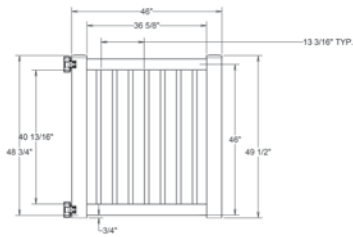

Shown in Weathered Blend

INNOVATIONS

- ↔ StayStraight®
- ☀ SolarGuard®
- ||| TimberGrain™

SIZES

Width:
6', 8'

Height:
4' and 5'

Picket Size:
7/8" x 1 1/2"

STANDARD

Post Caps & Hardware Available

See Accessories and Hardware PDF for more information and product offerings.

STANDARD | 4' X 8' NORWALK SLIM

CLOSED PICKET | 2 RAIL | 2" X 3½" RAIL

DESCRIPTION	WHITE		SAND	
	QTY	SKU	QTY	SKU
4' x 8' Norwalk Slim Closed Picket 2 Rail Panel (48"H)		73012283		73012286
5" x 5" x 84" Line Post (C)		73012186		73012192
5" x 5" x 84" Corner Post (C)		73012187		73012193
5" x 5" x 84" End Gate Post (C)		73012188		73012194
5" x 5" Pyramid Post Cap		73003093		73003769
5" x 5" Gothic Post Cap		73003094		73003760
5" x 5" New England Post Cap		73045003		73045004
4' x 46" Norwalk Slim Closed Picket 2 Rail Walk Gate		73024344		73024346
4' x 58" Norwalk Slim Closed Picket 2 Rail Drive Gate		73024345		73024347
5" x 5" x 82" Gate Post Insert		73003718		

OS QuickShip available in White only. Applies to: Fence Panels; Line, Corner, End and Gate Posts; and 4' and 5' Wide Gates.

WALK GATE

FENCE PANEL

DRIVE GATE

MATERIAL PER SECTION

QTY	ITEM	DIMENSION
2	Rails	2" x 3½" x 94"
15	Pickets	7/8" x 1½" x 46"
1	Aluminum Insert	93"

RAIL PROFILE

2" x 3½"

STANDARD | 5' X 8' NORWALK SLIM

CLOSED PICKET | 3 RAIL | 2" X 3½" RAIL

DESCRIPTION	WHITE		SAND	
	QTY	SKU	QTY	SKU
5' x 8' Norwalk Slim Closed Picket 3 Rail Panel (60"H)		73012234		73012237
5" x 5" x 96" Line Post (J)		73012090		73012096
5" x 5" x 96" Corner Post (J)		73012091		73012097
5" x 5" x 96" End Post (J)		73012092		73012098
5" x 5" Pyramid Post Cap		73003093		73003769
5" x 5" Gothic Post Cap		73003094		73003760
5" x 5" New England Post Cap		73045003		73045004
5' x 46" Norwalk Slim Closed Picket 3 Rail Walk Gate		73024338		73024340
5' x 58" Norwalk Slim Closed Picket 3 Rail Drive Gate		73024339		73024341
5" x 5" x 94" Gate Post Insert				73012353