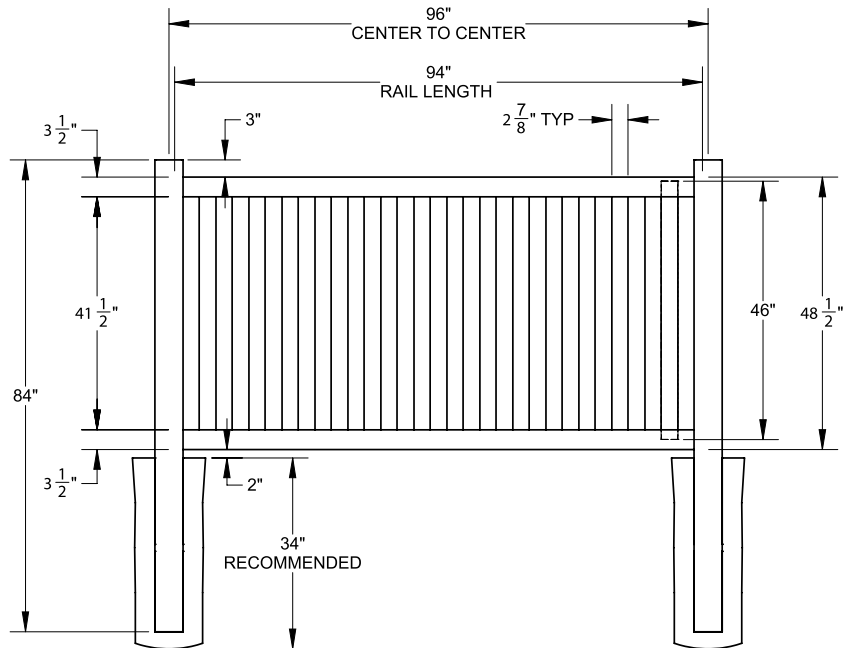

FENCE PANEL