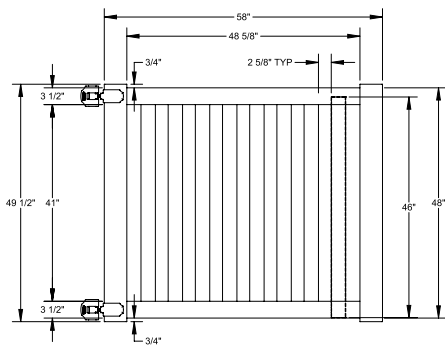

DRIVE GATE

MATERIAL PER SECTION

QTY	ITEM	DIMENSION
2	Top/Bottom Routed Rails	2" x 3½" x 94"
1	Aluminum Rail Stiffener	3.25" x 1.77" x 93"
15	Pickets	⅞" x 3" x 46"