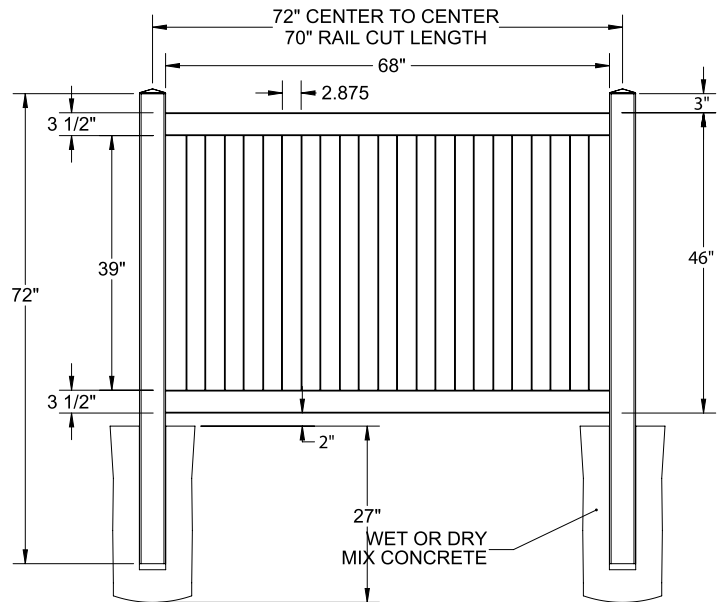

FENCE PANEL