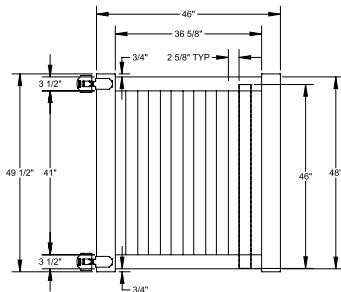

STANDARD | 4' X 6' NORWALK

CLOSED PICKET | 2 RAIL

DESCRIPTION	WHITE	
	QTY	SKU
4' x 6' Norwalk Closed Picket 2 Rail Panel (46"H) (C)		73014450
5" x 5" x 84" Corner Post (C)		73012187
5" x 5" x 84" Line Post (C)		73012186
5" x 5" x 84" End Post (C)		73012188
5" x 5" Pyramid Post Cap		73003093
5" x 5" Internal Post Cap		73007092
5" x 5" New England Post Cap		73045003
4' x 46" Norwalk Closed Picket 2 Rail Gate		73014767
4' x 58" Norwalk Closed Picket 2 Rail Gate		73014768
5" x 5" x 106" Gate Post Insert		73003463

OS QuickShip available in White only. Applies to: Fence Panels; Line, Corner, End and Gate Posts; and 4' and 5' Wide Gates.

WALK GATE