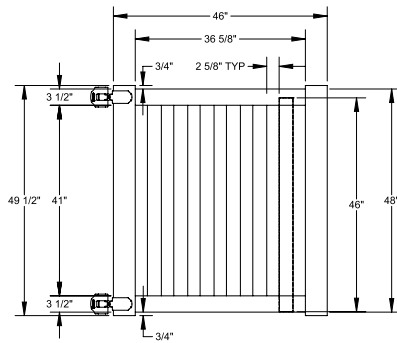

STANDARD | 4' X 8' NORWALK

CLOSED PICKET | 2 RAIL

DESCRIPTION	WHITE	
	QTY	SKU
4' x 8' Norwalk Closed Picket 2 Rail Panel (48½"H) (C)		73012319
5" x 5" x 84" Corner Post (C)		73012187
5" x 5" x 84" Line Post (C)		73012186
5" x 5" x 84" End Post (C)		73012188
5" x 5" Pyramid Post Cap		73003093
5" x 5" Internal Post Cap		73007092
5" x 5" New England Post Cap		73045003
4' x 46" Norwalk Closed Picket 2 Rail Gate		73014767
4' x 48" Norwalk Closed Picket 2 Rail Gate		73014768

qs QuickShip available in White, Sand and Gray. Applies to: Fence Panels; Line, Corner, End and Gate Posts; and 4' and 5' Wide Gates.

WALK GATE