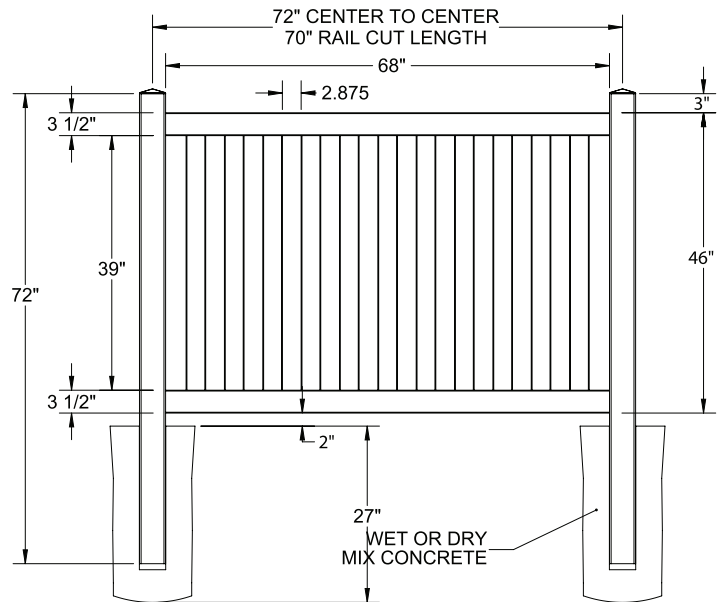

Shown in White

INNOVATIONS

↔ StayStraight®

☀ SolarGuard®

SIZES

Width:
6' and 8'

Height:
4'

Picket Size:
7/8" x 3"

See Accessories and Hardware PDF for more information and product offerings.

Not all colors available in all heights and widths, see specific product page for exact details.

STANDARD | 4' X 6' NORWALK

CLOSED PICKET | 2 RAIL

DESCRIPTION	WHITE	
	QTY	SKU
4' x 6' Norwalk Closed Picket 2 Rail Panel (46"H) (AC)		73014450
5" x 5" x 84" Corner Post (AC)		73060022
5" x 5" x 84" Line Post (AC)		73060024
5" x 5" x 84" End Post (AC)		73060023
5" x 5" Pyramid Post Cap		73003093
5" x 5" Internal Post Cap		73007092
5" x 5" New England Post Cap		73045003
4' x 46" Norwalk Closed Picket 2 Rail Gate		73014767
4' x 58" Norwalk Closed Picket 2 Rail Gate		73014768
5" x 5" x 84" Gate Post Insert		73003463

OS QuickShip available in White only. Applies to: Fence Panels; Line, Corner, End and Gate Posts; and 4' and 5' Wide Gates.

WALK GATE

FENCE PANEL

DRIVE GATE

MATERIAL PER SECTION

QTY	ITEM	DIMENSION
2	Top/Bottom Rail with Steel	2" x 3 1/2" x 70"
11	Picket	3/8" x 3" x 45 1/2"