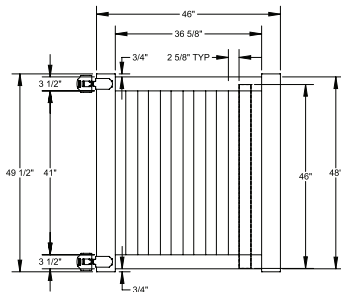

Shown in White

INNOVATIONS

↔ StayStraight®

☀ SolarGuard®

SIZES

Width:
6' and 8'

Height:
4'

Picket Size:
7/8" x 3"

See Accessories and Hardware PDF for more information and product offerings.

Not all colors available in all heights and widths, see specific product page for exact details.

STANDARD | 4' X 6' NORWALK

CLOSED PICKET | 2 RAIL

DESCRIPTION	WHITE	
	QTY	SKU
4' x 6' Norwalk Closed Picket 2 Rail Panel (46"H) (AC)		73014450
5" x 5" x 84" Corner Post (AC)		73060022
5" x 5" x 84" Line Post (AC)		73060024
5" x 5" x 84" End Post (AC)		73060023
5" x 5" Pyramid Post Cap		73003093
5" x 5" Internal Post Cap		73007092
5" x 5" New England Post Cap		73045003
4' x 46" Norwalk Closed Picket 2 Rail Gate		73014767
4' x 58" Norwalk Closed Picket 2 Rail Gate		73014768
5" x 5" x 84" Gate Post Insert		73003463

OS QuickShip available in White only. Applies to: Fence Panels; Line, Corner, End and Gate Posts; and 4' and 5' Wide Gates.

WALK GATE

FENCE PANEL

DRIVE GATE

MATERIAL PER SECTION

QTY	ITEM	DIMENSION
2	Top/Bottom Rail with Steel	2" x 3 1/2" x 70"
11	Picket	3/8" x 3" x 45 1/2"