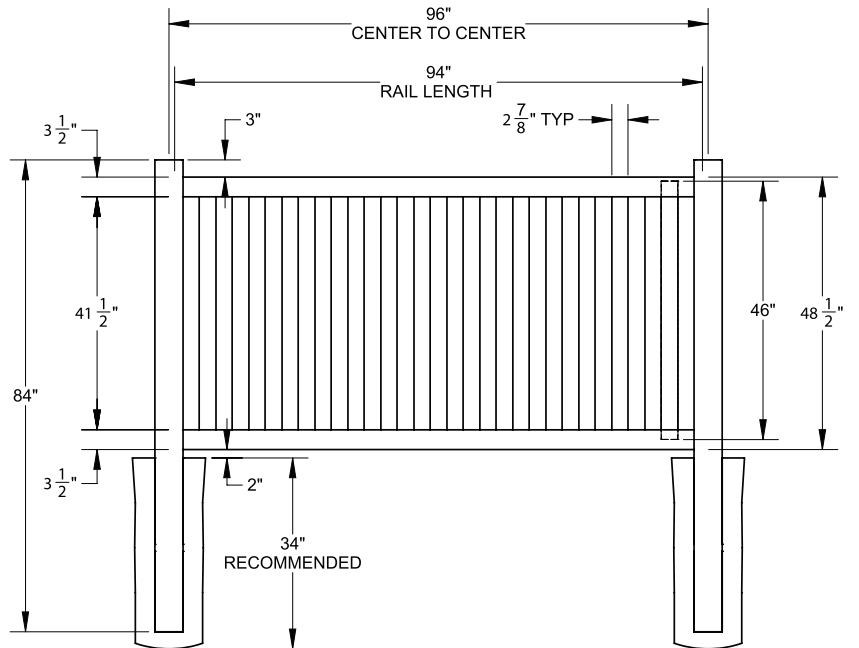

OS QuickShip available in White only. Applies to: Fence Panels; Line, Corner, End and Gate Posts; and 4' and 5' Wide Gates.

WALK GATE

FENCE PANEL

DRIVE GATE

MATERIAL PER SECTION

QTY	ITEM	DIMENSION
2	Top/Bottom Rail with Steel	2" x 3 1/2" x 70"
11	Picket	3/8" x 3" x 45 1/2"

STANDARD | 4' X 8' NORWALK

CLOSED PICKET | 2 RAIL

DESCRIPTION	WHITE	
	QTY	SKU
4' x 8' Norwalk Closed Picket 2 Rail Panel (48½"H) (C)		73012319
5" x 5" x 84" Corner Post (C)		73012187
5" x 5" x 84" Line Post (C)		73012186
5" x 5" x 84" End Post (C)		73012188
5" x 5" Pyramid Post Cap		73003093
5" x 5" Internal Post Cap		73007092
5" x 5" New England Post Cap		73045003
4' x 46" Norwalk Closed Picket 2 Rail Gate		73014767
4' x 48" Norwalk Closed Picket 2 Rail Gate		73014768

qs QuickShip available in White, Sand and Gray. Applies to: Fence Panels; Line, Corner, End and Gate Posts; and 4' and 5' Wide Gates.

WALK GATE

FENCE PANEL

DRIVE GATE

MATERIAL PER SECTION

QTY	ITEM	DIMENSION
2	Top/Bottom Routed Rails	2" x 3½" x 94"
1	Aluminum Rail Stiffener	3.25" x 1.77" x 93"
15	Pickets	⅞" x 3" x 46"