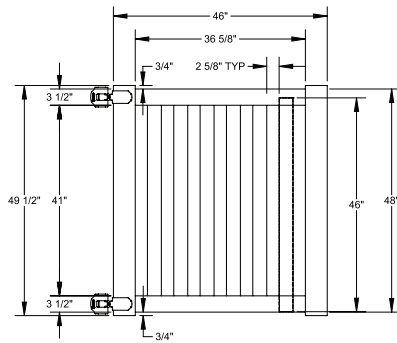

Shown in White

INNOVATIONS

↔ StayStraight®

☀ SolarGuard®

SIZES

Width:
6' and 8'

Height:
4'

Picket Size:
7/8" x 3"

OS QuickShip available in White only. Applies to: Fence Panels; Line, Corner, End and Gate Posts; and 4' and 5' Wide Gates.

WALK GATE

FENCE PANEL

DRIVE GATE

MATERIAL PER SECTION

QTY	ITEM	DIMENSION
2	Top/Bottom Rail with Steel	2" x 3 1/2" x 70"
11	Picket	3/8" x 3" x 45 1/2"

STANDARD | 4' X 8' NORWALK

CLOSED PICKET | 2 RAIL

DESCRIPTION	WHITE	
	QTY	SKU
4' x 8' Norwalk Closed Picket 2 Rail Panel (48½"H) (C)		73012319
5" x 5" x 84" Corner Post (C)		73012187
5" x 5" x 84" Line Post (C)		73012186
5" x 5" x 84" End Post (C)		73012188
5" x 5" Pyramid Post Cap		73003093
5" x 5" Internal Post Cap		73007092
5" x 5" New England Post Cap		73045003
4' x 46" Norwalk Closed Picket 2 Rail Gate		73014767
4' x 48" Norwalk Closed Picket 2 Rail Gate		73014768

qs QuickShip available in White, Sand and Gray. Applies to: Fence Panels; Line, Corner, End and Gate Posts; and 4' and 5' Wide Gates.

WALK GATE

FENCE PANEL

DRIVE GATE

MATERIAL PER SECTION

QTY	ITEM	DIMENSION
2	Top/Bottom Routed Rails	2" x 3½" x 94"
1	Aluminum Rail Stiffener	3.25" x 1.77" x 93"
15	Pickets	⅞" x 3" x 46"