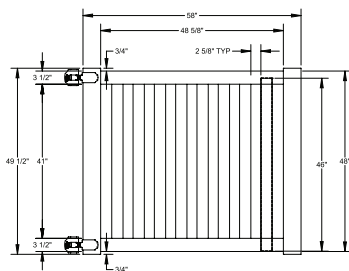

DESCRIPTION	WHITE	
	QTY	SKU
4' x 6' Norwalk Closed Picket 2 Rail Panel (46"H) (AC)		73014450
5" x 5" x 84" Corner Post (AC)		73060022
5" x 5" x 84" Line Post (AC)		73060024
5" x 5" x 84" End Post (AC)		73060023
5" x 5" Pyramid Post Cap		73003093
5" x 5" Internal Post Cap		73007092
5" x 5" New England Post Cap		73045003
4' x 46" Norwalk Closed Picket 2 Rail Gate		73014767
4' x 58" Norwalk Closed Picket 2 Rail Gate		73014768
5" x 5" x 84" Gate Post Insert		73003463

OS QuickShip available in White only. Applies to: Fence Panels; Line, Corner, End and Gate Posts; and 4' and 5' Wide Gates.

WALK GATE

FENCE PANEL

DRIVE GATE

MATERIAL PER SECTION

QTY	ITEM	DIMENSION
2	Top/Bottom Rail with Steel	2" x 3 1/2" x 70"
11	Picket	3/8" x 3" x 45 1/2"

STANDARD | 4' X 8' NORWALK

CLOSED PICKET | 2 RAIL

DESCRIPTION	WHITE	
	QTY	SKU
4' x 8' Norwalk Closed Picket 2 Rail Panel (48½"H) (C)		73012319
5" x 5" x 84" Corner Post (C)		73012187
5" x 5" x 84" Line Post (C)		73012186
5" x 5" x 84" End Post (C)		73012188
5" x 5" Pyramid Post Cap		73003093
5" x 5" Internal Post Cap		73007092
5" x 5" New England Post Cap		73045003
4' x 46" Norwalk Closed Picket 2 Rail Gate		73014767
4' x 48" Norwalk Closed Picket 2 Rail Gate		73014768

qs QuickShip available in White, Sand and Gray. Applies to: Fence Panels; Line, Corner, End and Gate Posts; and 4' and 5' Wide Gates.

WALK GATE

FENCE PANEL

DRIVE GATE

MATERIAL PER SECTION

QTY	ITEM	DIMENSION
2	Top/Bottom Routed Rails	2" x 3½" x 94"
1	Aluminum Rail Stiffener	3.25" x 1.77" x 93"
15	Pickets	⅞" x 3" x 46"