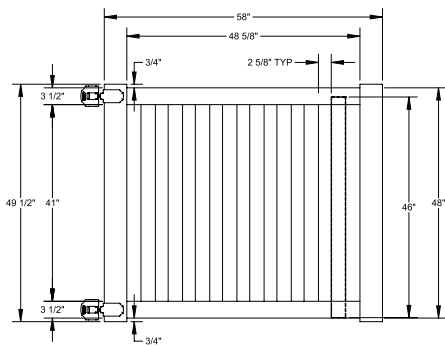

Shown in White

INNOVATIONS

↔ StayStraight®

☀ SolarGuard®

SIZES

Width:
6' and 8'

Height:
4'

Picket Size:
7/8" x 3"

OS QuickShip available in White only. Applies to: Fence Panels; Line, Corner, End and Gate Posts; and 4' and 5' Wide Gates.

WALK GATE

FENCE PANEL

DRIVE GATE

MATERIAL PER SECTION

QTY	ITEM	DIMENSION
2	Top/Bottom Rail with Steel	2" x 3 1/2" x 70"
11	Picket	3/8" x 3" x 45 1/2"

STANDARD | 4' X 8' NORWALK

CLOSED PICKET | 2 RAIL

DESCRIPTION	WHITE	
	QTY	SKU
4' x 8' Norwalk Closed Picket 2 Rail Panel (48½"H) (C)		73012319
5" x 5" x 84" Corner Post (C)		73012187
5" x 5" x 84" Line Post (C)		73012186
5" x 5" x 84" End Post (C)		73012188
5" x 5" Pyramid Post Cap		73003093
5" x 5" Internal Post Cap		73007092
5" x 5" New England Post Cap		73045003
4' x 46" Norwalk Closed Picket 2 Rail Gate		73014767
4' x 48" Norwalk Closed Picket 2 Rail Gate		73014768

qs QuickShip available in White, Sand and Gray. Applies to: Fence Panels; Line, Corner, End and Gate Posts; and 4' and 5' Wide Gates.

WALK GATE

FENCE PANEL

DRIVE GATE

MATERIAL PER SECTION

QTY	ITEM	DIMENSION
2	Top/Bottom Routed Rails	2" x 3½" x 94"
1	Aluminum Rail Stiffener	3.25" x 1.77" x 93"
15	Pickets	⅞" x 3" x 46"