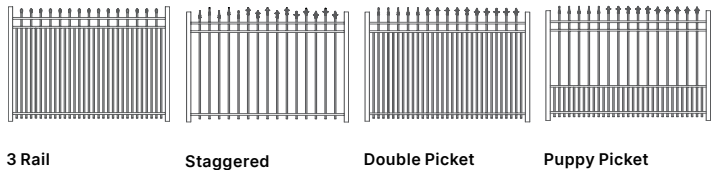

STYLE CONFIGURATIONS

Post Caps & Hardware Available

See Accessories and Hardware PDF for more information and product offerings.

For additional product colors and SKU information please reach out to your Sales Representative.