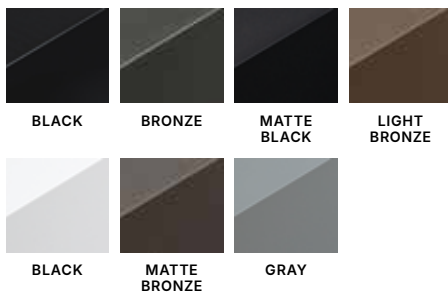

ALUMINUM | SCREWED

DECORATIVE FINIAL TOP

ORLEANS

The epitome of classic beauty, this durable aluminum fence guarantees your property stands out. Available with three unique finial options, decorative accent rings and a closely spaced puppy picket. Designed to also install on sloping grades and meet high wind and pool codes.

Shown in Black

INNOVATIONS

SIZES

Width:

6' and 8'

8' only available in Premium Grade

Height:

3', 3½', 4', 4½', 5' and 6'

PREMIUM | SELECT | STANDARD

Colors

Standard Smooth Solids

STYLE CONFIGURATIONS

Post Caps & Hardware Available

See Accessories and Hardware PDF for more information and product offerings.

For additional product colors and SKU information please reach out to your Sales Representative.