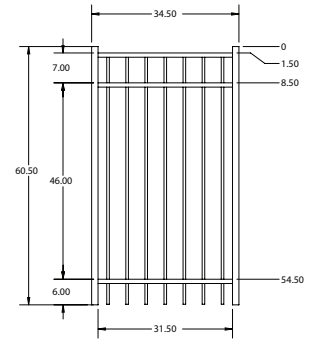

5' STRAIGHT WALK GATE

5' ARCHED WALK GATE