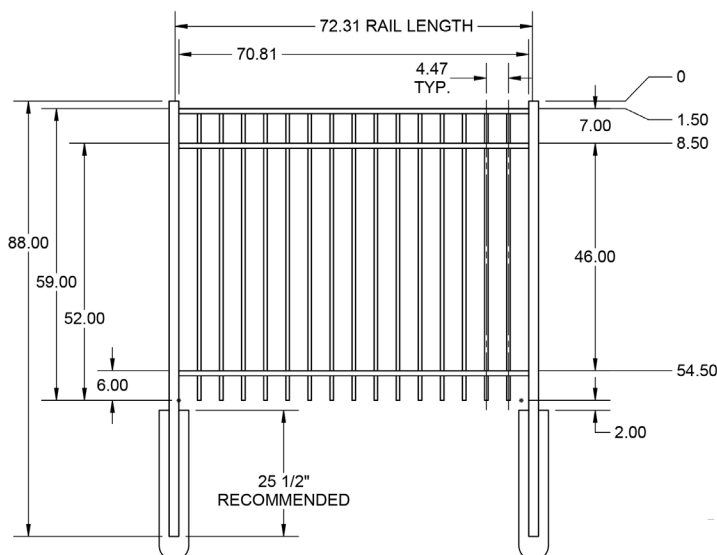

5' STRAIGHT WALK GATE

5' ARCHED WALK GATE

QuickShip available in Black. Applies to: Fence Panels; Line, Corner, End and Gate Posts; and 4' and 5' Wide Gates.

FENCE PANEL

RAIL PROFILE

1" x 1"

PICKETS

3/4" x 3/4"