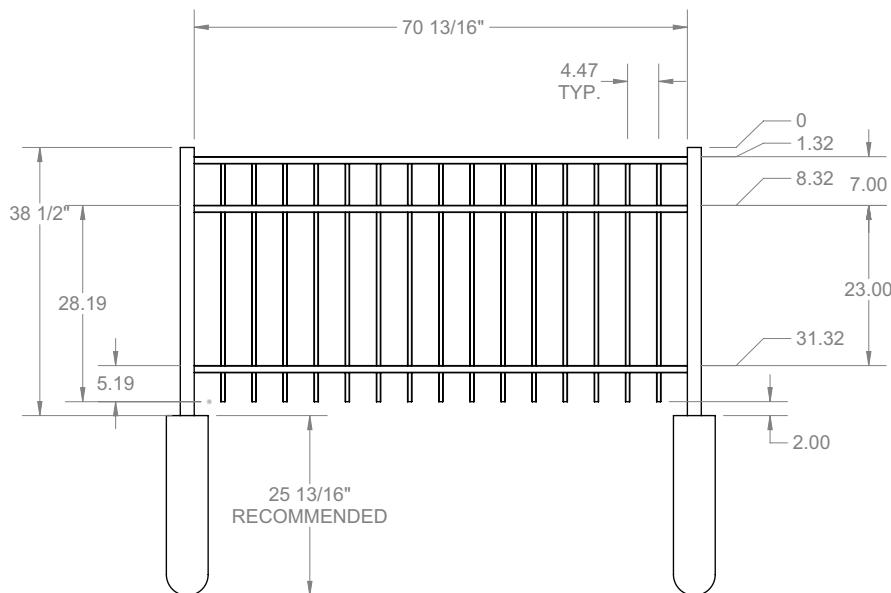

3' STRAIGHT WALK GATE

3' ARCHED WALK GATE

QS QuickShip available in Black. Applies to: Fence Panels; Line, Corner, End and Gate Posts; and 4' and 5' Wide Gates.

FENCE PANEL

RAIL PROFILE

1" x 1"

PICKETS

5/8" x 5/8"