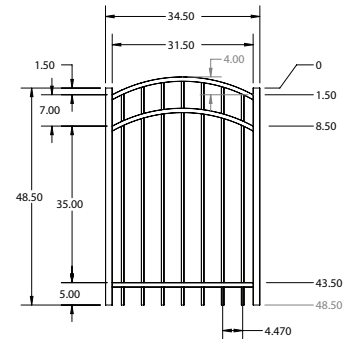

4' ARCHED WALK GATE

QuickShip available in Black. Applies to: Fence Panels; Line, Corner, End and Gate Posts; and 4' and 5' Wide Gates.