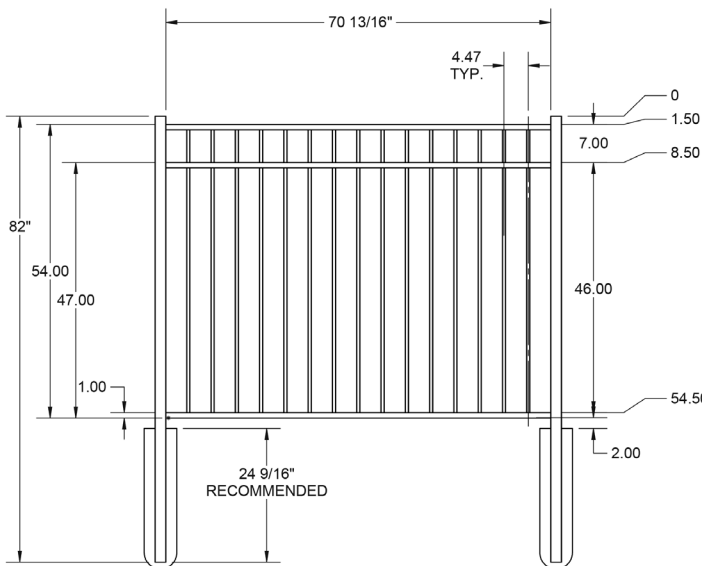

FENCE PANEL

QuickShip available in Black. Applies to: Fence Panels; Line, Corner, End and Gate Posts; and 4' and 5' Wide Gates.

RAIL PROFILE

1" x 1"

PICKETS

5/8" x 5/8"