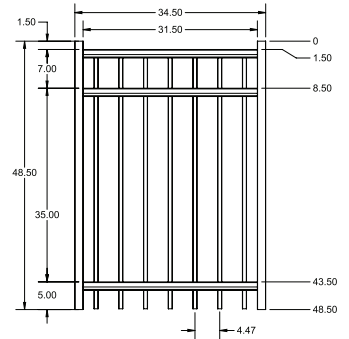

4' STRAIGHT WALK GATE