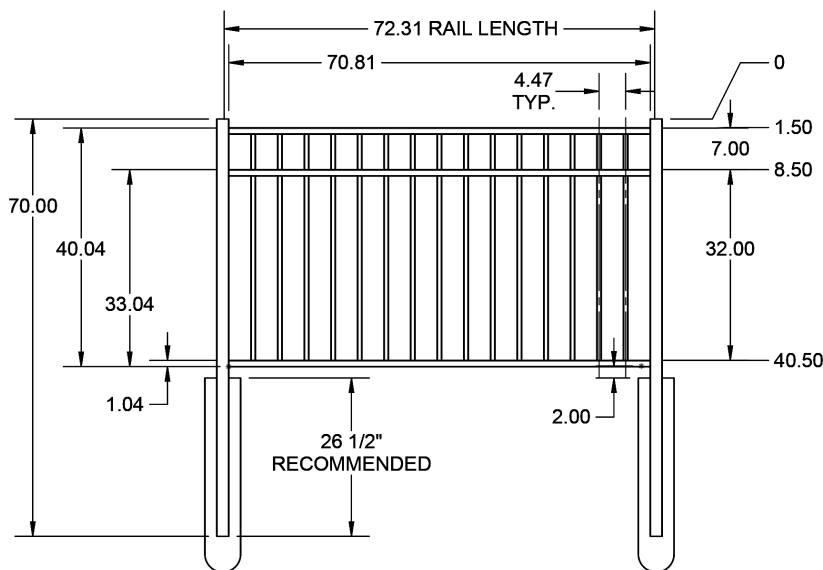

3½' STRAIGHT WALK GATE

3½' ARCHED WALK GATE

QS QuickShip available in Black. Applies to: Fence Panels; Line, Corner, End and Gate Posts; and 4' and 5' Wide Gates.

FENCE PANEL

RAIL PROFILE

1" x 1"

PICKETS

¾" x ¾"