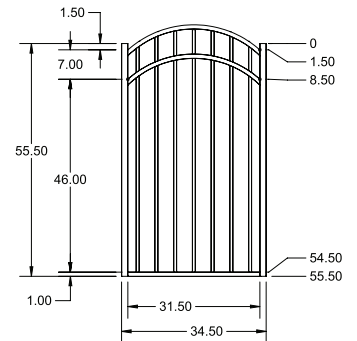

4½' ARCHED WALK GATE

QuickShip available in Black. Applies to: Fence Panels; Line, Corner, End and Gate Posts; and 4' and 5' Wide Gates.