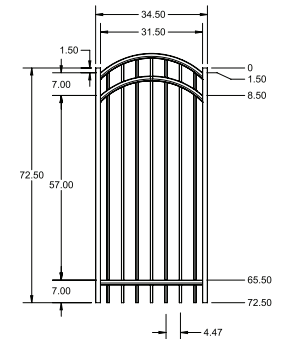

6' ARCHED WALK GATE

QS QuickShip available in Black. Applies to: Fence Panels; Line, Corner, End and Gate Posts; and 4' and 5' Wide Gates.