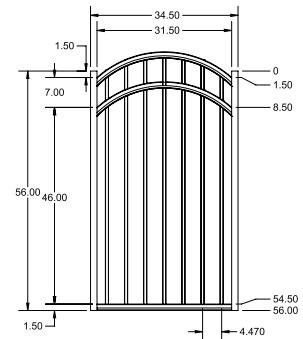

4½' ARCHED WALK GATE

QS QuickShip available in Black. Applies to: Fence Panels; Line, Corner, End and Gate Posts; and 4' and 5' Wide Gates.