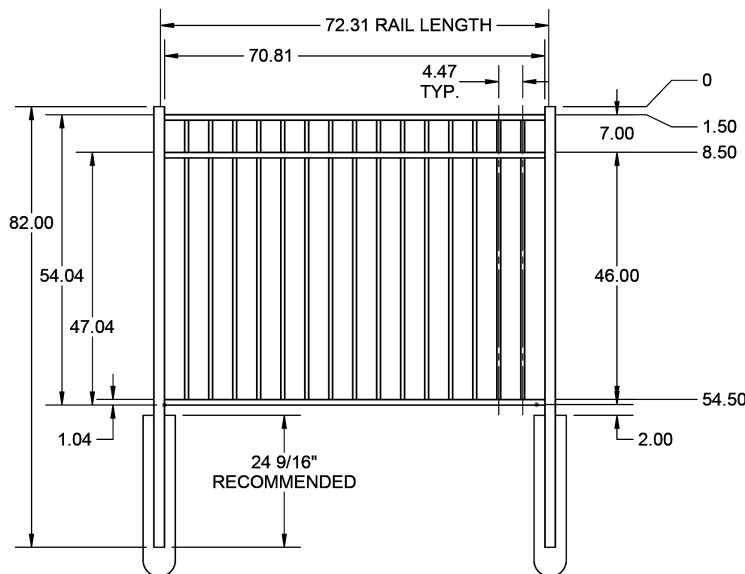

4½' STRAIGHT WALK GATE

4½' ARCHED WALK GATE

QuickShip available in Black. Applies to: Fence Panels; Line, Corner, End and Gate Posts; and 4' and 5' Wide Gates.

FENCE PANEL

RAIL PROFILE

1" x 1"

PICKETS

¾" x ¾"