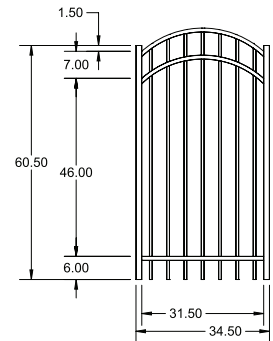

5' ARCHED WALK GATE

QuickShip available in Black. Applies to: Fence Panels; Line, Corner, End and Gate Posts; and 4' and 5' Wide Gates.