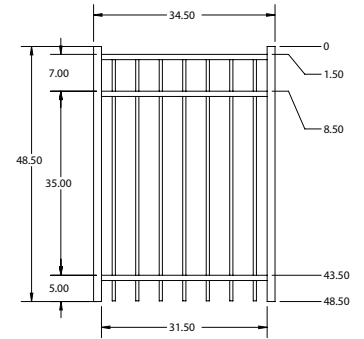

4' STRAIGHT WALK GATE