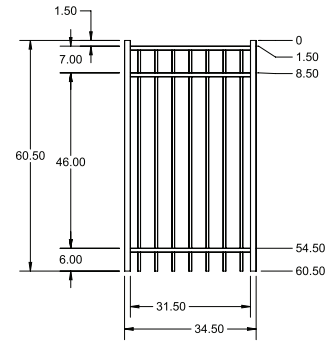

DESCRIPTION	BLACK	
	QTY	SKU
5' x 6' Princeton Flat Top 3 Rail Panel (I)		73017768
2" x 2" x 88" Line Post (I)		73002265
2" x 2" x 88" Corner Post (I)		73002266
2" x 2" x 88" End Post (I)		73002267
2" x 2" x 88" HD Gate Post (I)		73002268
2" x 2" x 88" Blank Post		73002237
2" x 2" x 106" Line Post (I)		73012652
2" x 2" x 106" Corner Post (I)		73012646
2" x 2" x 106" End Post (I)		73012648
2" x 2" x 106" Gate Post (I)		73012650
5' x 36" Princeton Flat Top 3 Rail Arched Walk Gate		73021407
5' x 36" Princeton Flat Top 3 Rail Straight Walk Gate		73021408
5' x 48" Princeton Flat Top 3 Rail Arched Walk Gate		73017788
5' x 48" Princeton Flat Top 3 Rail Straight Walk Gate		73017786
5' x 60" Princeton Flat Top 3 Rail Arched Walk Gate		73017806
5' x 60" Princeton Flat Top 3 Rail Straight Walk Gate		73017804
5' x 72" Princeton Flat Top 3 Rail Arched Walk Gate		73021409
5' x 72" Princeton Flat Top 3 Rail Straight Walk Gate		73021410
5' x 72" Princeton Flat Top 3 Rail Single Arch Double Drive Gate		73021411
5' x 96" Princeton Flat Top 3 Rail Single Arch Double Drive Gate		73021412
5' x 96" Princeton Flat Top 3 Rail Estate Arch Double Drive Gate		73021413
5' x 120" Princeton Flat Top 3 Rail Single Arch Double Drive Gate		73021414
5' x 120" Princeton Flat Top 3 Rail Estate Arch Double Drive Gate		73021415
5' x 144" Princeton Flat Top 3 Rail Single Arch Double Drive Gate		73021416
5' x 144" Princeton Flat Top 3 Rail Estate Arch Double Drive Gate		73021417

5' STRAIGHT WALK GATE