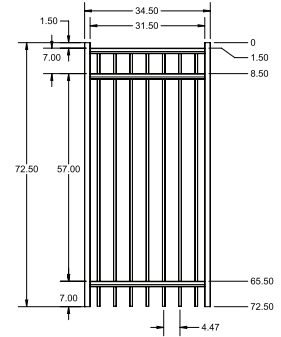

6' STRAIGHT WALK GATE