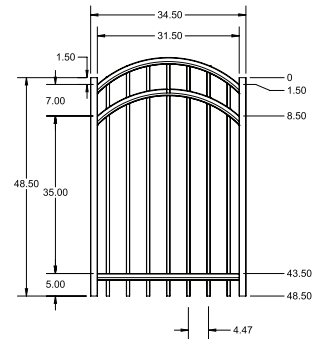

4' ARCHED WALK GATE

QuickShip available in Black. Applies to: Fence Panels; Line, Corner, End and Gate Posts; and 4' and 5' Wide Gates.