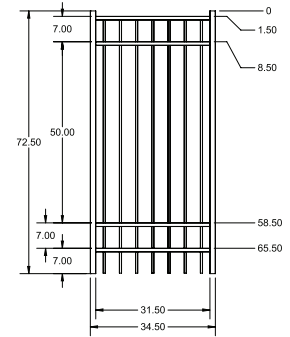

STANDARD | 6' X 6' PRINCETON

FLAT TOP | 4 RAIL | STANDARD BOTTOM | 1" x 1" RAIL

DESCRIPTION	BLACK	
	QTY	SKU
6' x 6' Princeton Flat Top 4 Rail Panel (J)		73002350
2" x 2" x 106" Line Post (J)		73002402
2" x 2" x 106" Corner Post (J)		73002396
2" x 2" x 106" End Post (J)		73002398
2" x 2" x 106" HD Gate Post (J)		73002400
2" x 2" x 106" Blank Post		73002392
6' x 36" Princeton Flat Top 4 Rail Arched Walk Gate		73009479
6' x 36" Princeton Flat Top 4 Rail Straight Walk Gate		73009482
6' x 48" Princeton Flat Top 4 Rail Arched Walk Gate		73009480
6' x 48" Princeton Flat Top 4 Rail Straight Walk Gate		73009483
6' x 60" Princeton Flat Top 4 Rail Arched Walk Gate		73009481
6' x 60" Princeton Flat Top 4 Rail Straight Walk Gate		73009484
6' x 72" Princeton Flat Top 4 Rail Arched Walk Gate		73015172
6' x 72" Princeton Flat Top 4 Rail Straight Walk Gate		73015176
6' x 72" Princeton Flat Top 4 Rail Single Arch Double Drive Gate		73015384
6' x 96" Princeton Flat Top 4 Rail Single Arch Double Drive Gate		73015596
6' x 96" Princeton Flat Top 4 Rail Estate Arch Double Drive Gate		73015600
6' x 120" Princeton Flat Top 4 Rail Single Arch Double Drive Gate		73015860
6' x 120" Princeton Flat Top 4 Rail Estate Arch Double Drive Gate		73015864
6' x 144" Princeton Flat Top 4 Rail Single Arch Double Drive Gate		73016116
6' x 144" Princeton Flat Top 4 Rail Estate Arch Double Drive Gate		73016120
19½" x 35" Princeton Flat Top 4 Rail Puppy Picket Add-On-Panel		73050575

6' STRAIGHT WALK GATE