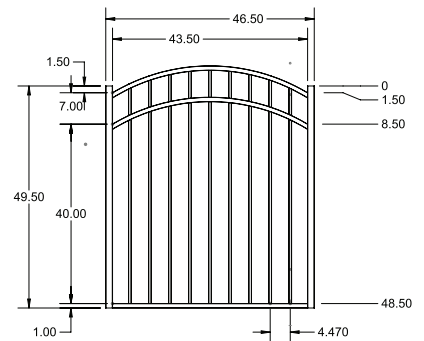

4' STRAIGHT WALK GATE

4' ARCHED WALK GATE

QuickShip available in Black. Applies to: Fence Panels; Line, Corner, End and Gate Posts; and 4' and 5' Wide Gates.

FENCE PANEL

RAIL PROFILE

1" x 1"

PICKETS

5/8" x 5/8"

STANDARD | 4' X 6' PRINCETON

FLAT TOP | 3 RAIL | FLUSH BOTTOM | 1" x 1" RAIL

DESCRIPTION	BLACK	
	QTY	SKU
4' x 6' Princeton Flat Top 3 Rail Panel (S)		73017527
2" x 70" Line Post (S)		73017537
2" x 70" Corner Post (S)		73017539
2" x 70" End Post (S)		73017538
2" x 70" HD Gate Post (S)		73017540
2" x 82" Line Post (S)		73041300
2" x 82" Corner Post (S)		73041301
2" x 82" End Post (S)		73041302
2" x 82" Gate Post (S)		73041304
4' x 48" Princeton Flat Top 3 Rail Arched Walk Gate		73017529
4' x 48" Princeton Flat Top 3 Rail Straight Walk Gate		73017528
4' x 60" Princeton Flat Top 3 Rail Arched Walk Gate		73017531
4' x 60" Princeton Flat Top 3 Rail Straight Walk Gate		73017530
19½" x 35" Princeton Flat Top 3 Rail Puppy Picket Add-On-Panel		73050575