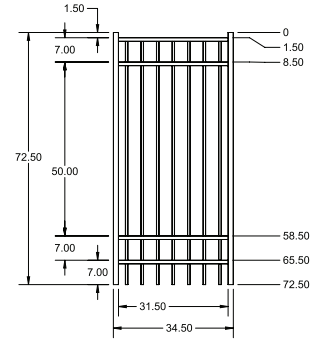

SELECT | 6' X 6' PRINCETON

FLAT TOP | 4 RAIL | STANDARD BOTTOM | 1" x 1" RAIL

DESCRIPTION	BLACK	
	QTY	SKU
6' x 6' Princeton Flat Top 4 Rail Panel (J)		73017774
2" x 2" x 106" Line Post (J)		73002402
2" x 2" x 106" Corner Post (J)		73002396
2" x 2" x 106" End Post (J)		73002398
2" x 2" x 106" HD Gate Post (J)		73002400
2" x 2" x 106" Blank Post		73002392
6' x 36" Princeton Flat Top 4 Rail Arched Walk Gate		73021661
6' x 36" Princeton Flat Top 4 Rail Straight Walk Gate		73021662
6' x 48" Princeton Flat Top 4 Rail Arched Walk Gate		73017793
6' x 48" Princeton Flat Top 4 Rail Straight Walk Gate		73017790
6' x 60" Princeton Flat Top 4 Rail Arched Walk Gate		73017811
6' x 60" Princeton Flat Top 4 Rail Straight Walk Gate		73017808
6' x 72" Princeton Flat Top 4 Rail Arched Walk Gate		73021663
6' x 72" Princeton Flat Top 4 Rail Straight Walk Gate		73021664
4' x 72" Princeton Flat Top 4 Rail Single Arch Double Drive Gate		73021665
4' x 96" Princeton Flat Top 4 Rail Single Arch Double Drive Gate		73021666
4' x 96" Princeton Flat Top 4 Rail Estate Arch Double Drive Gate		73021667
4' x 120" Princeton Flat Top 4 Rail Single Arch Double Drive Gate		73021668
4' x 120" Princeton Flat Top 4 Rail Estate Arch Double Drive Gate		73021669
4' x 144" Princeton Flat Top 4 Rail Single Arch Double Drive Gate		73021670
4' x 144" Princeton Flat Top 4 Rail Estate Arch Double Drive Gate		73021671

6' STRAIGHT WALK GATE