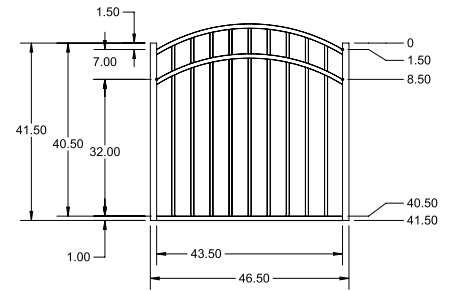

3½' ARCHED WALK GATE

QS QuickShip available in Black. Applies to: Fence Panels; Line, Corner, End and Gate Posts; and 4' and 5' Wide Gates.