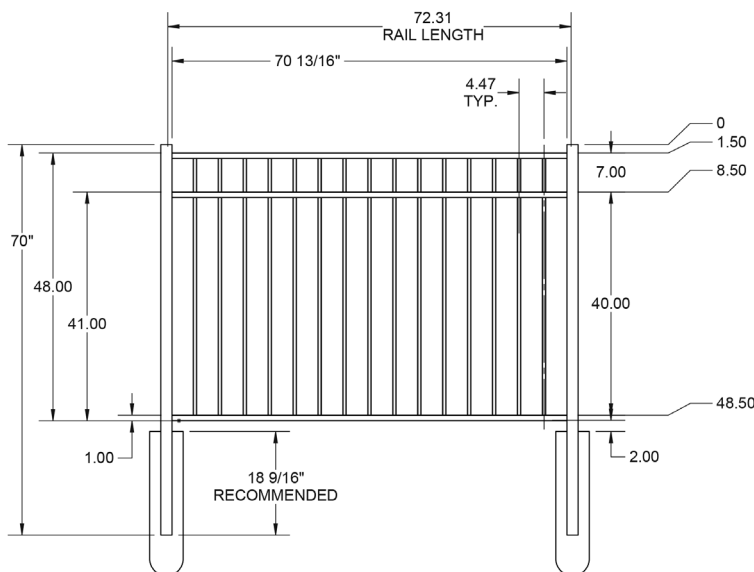

4' STRAIGHT WALK GATE

4' ARCHED WALK GATE

QuickShip available in Black. Applies to: Fence Panels; Line, Corner, End and Gate Posts; and 4' and 5' Wide Gates.

FENCE PANEL

RAIL PROFILE

1" x 1"

PICKETS

5/8" x 5/8"