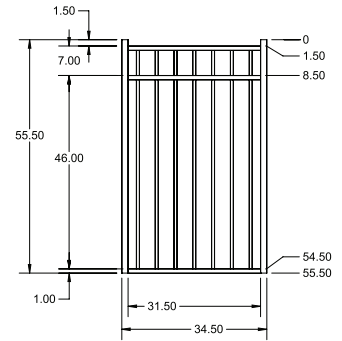

DESCRIPTION	BLACK	
	QTY	SKU
4½' x 6' Princeton Flat Top 3 Rail Panel (H)		73017771
2" x 2" x 82" Line Post (H)		73002387
2" x 2" x 82" Corner Post (H)		73002380
2" x 2" x 82" End Post (H)		73002383
2" x 2" x 82" HD Gate Post (H)		73002385
2" x 2" x 82" Blank Post		73008755
2" x 2" x 88" Line Post (H)		73012669
2" x 2" x 88" Corner Post (H)		73012666
2" x 2" x 88" End Post (H)		73012667
2" x 2" x 88" Gate Post (H)		73012668
4½' x 36" Princeton Flat Top 3 Rail Arched Walk Gate		73021317
4½' x 36" Princeton Flat Top 3 Rail Straight Walk Gate		73021318
4½' x 48" Princeton Flat Top 3 Rail Arched Walk Gate		73017783
4½' x 48" Princeton Flat Top 3 Rail Straight Walk Gate		73017781
4½' x 60" Princeton Flat Top 3 Rail Arched Walk Gate		73017801
4½' x 60" Princeton Flat Top 3 Rail Straight Walk Gate		73017799
4½' x 72" Princeton Flat Top 3 Rail Arched Walk Gate		73021319
4½' x 72" Princeton Flat Top 3 Rail Straight Walk Gate		73021320
4½' x 72" Princeton Flat Top 3 Rail Single Arch Double Drive Gate		73021321
4½' x 96" Princeton Flat Top 3 Rail Single Arch Double Drive Gate		73021322
4½' x 96" Princeton Flat Top 3 Rail Estate Arch Double Drive Gate		73021323
4½' x 120" Princeton Flat Top 3 Rail Single Arch Double Drive Gate		73021324
4½' x 120" Princeton Flat Top 3 Rail Estate Arch Double Drive Gate		73021325
4½' x 144" Princeton Flat Top 3 Rail Single Arch Double Drive Gate		73021326
4½' x 144" Princeton Flat Top 3 Rail Estate Arch Double Drive Gate		73021327

4½' STRAIGHT WALK GATE