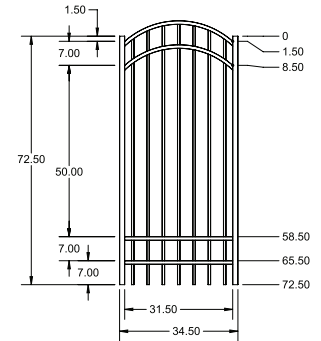

5' STRAIGHT WALK GATE

5' ARCHED WALK GATE

QuickShip available in Black. Applies to: Fence Panels; Line, Corner, End and Gate Posts; and 4' and 5' Wide Gates.

FENCE PANEL

RAIL PROFILE

1" x 1"

PICKETS

3/4" x 3/4"

SELECT | 6' X 6' PRINCETON

FLAT TOP | 4 RAIL | STANDARD BOTTOM | 1" x 1" RAIL

DESCRIPTION	BLACK	
	QTY	SKU
6' x 6' Princeton Flat Top 4 Rail Panel (J)		73017774
2" x 2" x 106" Line Post (J)		73002402
2" x 2" x 106" Corner Post (J)		73002396
2" x 2" x 106" End Post (J)		73002398
2" x 2" x 106" HD Gate Post (J)		73002400
2" x 2" x 106" Blank Post		73002392
6' x 36" Princeton Flat Top 4 Rail Arched Walk Gate		73021661
6' x 36" Princeton Flat Top 4 Rail Straight Walk Gate		73021662
6' x 48" Princeton Flat Top 4 Rail Arched Walk Gate		73017793
6' x 48" Princeton Flat Top 4 Rail Straight Walk Gate		73017790
6' x 60" Princeton Flat Top 4 Rail Arched Walk Gate		73017811
6' x 60" Princeton Flat Top 4 Rail Straight Walk Gate		73017808
6' x 72" Princeton Flat Top 4 Rail Arched Walk Gate		73021663
6' x 72" Princeton Flat Top 4 Rail Straight Walk Gate		73021664
4' x 72" Princeton Flat Top 4 Rail Single Arch Double Drive Gate		73021665
4' x 96" Princeton Flat Top 4 Rail Single Arch Double Drive Gate		73021666
4' x 96" Princeton Flat Top 4 Rail Estate Arch Double Drive Gate		73021667
4' x 120" Princeton Flat Top 4 Rail Single Arch Double Drive Gate		73021668
4' x 120" Princeton Flat Top 4 Rail Estate Arch Double Drive Gate		73021669
4' x 144" Princeton Flat Top 4 Rail Single Arch Double Drive Gate		73021670
4' x 144" Princeton Flat Top 4 Rail Estate Arch Double Drive Gate		73021671

6' STRAIGHT WALK GATE

6' ARCHED WALK GATE

QuickShip available in Black. Applies to: Fence Panels; Line, Corner, End and Gate Posts; and 4' and 5' Wide Gates.

FENCE PANEL

RAIL PROFILE

1" x 1"

PICKETS

3/4" x 3/4"