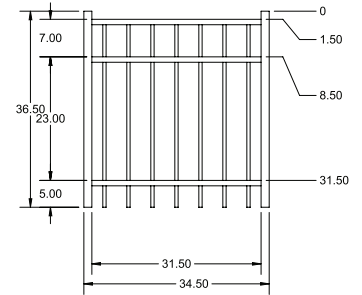

STANDARD | 3' X 6' PRINCETON

FLAT TOP | 3 RAIL | STANDARD BOTTOM | 1" x 1" RAIL

DESCRIPTION	BLACK	
	QTY	SKU
3' x 6' Princeton Flat Top 3 Rail Panel (F)		73008838
2" x 2" x 58" Line Post (F)		73009103
2" x 2" x 58" Corner Post (F)		73009103
2" x 2" x 58" End Post (F)		73009104
2" x 2" x 58" HD Gate Post (F)		73009105
2" x 2" x 58" Blank Post		N/A
2" x 2" x 82" Line Post (F)		N/A
2" x 2" x 82" Corner Post (F)		N/A
2" x 2" x 82" End Post (F)		N/A
2" x 2" x 82" Gate Post (F)		N/A
3' x 36" Princeton Flat Top 3 Rail Arched Walk Gate		73009455
3' x 36" Princeton Flat Top 3 Rail Straight Walk Gate		73009458
3' x 48" Princeton Flat Top 3 Rail Arched Walk Gate		73009456
3' x 48" Princeton Flat Top 3 Rail Straight Walk Gate		73009459
3' x 60" Princeton Flat Top 3 Rail Arched Walk Gate		73009457
3' x 60" Princeton Flat Top 3 Rail Straight Walk Gate		73009460
3' x 72" Princeton Flat Top 3 Rail Arched Walk Gate		73015140
3' x 72" Princeton Flat Top 3 Rail Straight Walk Gate		73015144
3' x 72" Princeton Flat Top 3 Rail Single Arch Double Drive Gate		73015368
3' x 96" Princeton Flat Top 3 Rail Single Arch Double Drive Gate		73015568
3' x 120" Princeton Flat Top 3 Rail Single Arch Double Drive Gate		73015832
3' x 144" Princeton Flat Top 3 Rail Single Arch Double Drive Gate		73016088
19½" x 35" Princeton Flat Top 3 Rail Puppy Picket Add-On-Panel		73050575

3' STRAIGHT WALK GATE