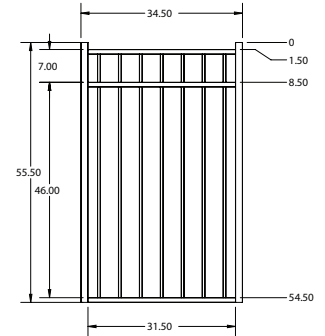

4½' STRAIGHT WALK GATE