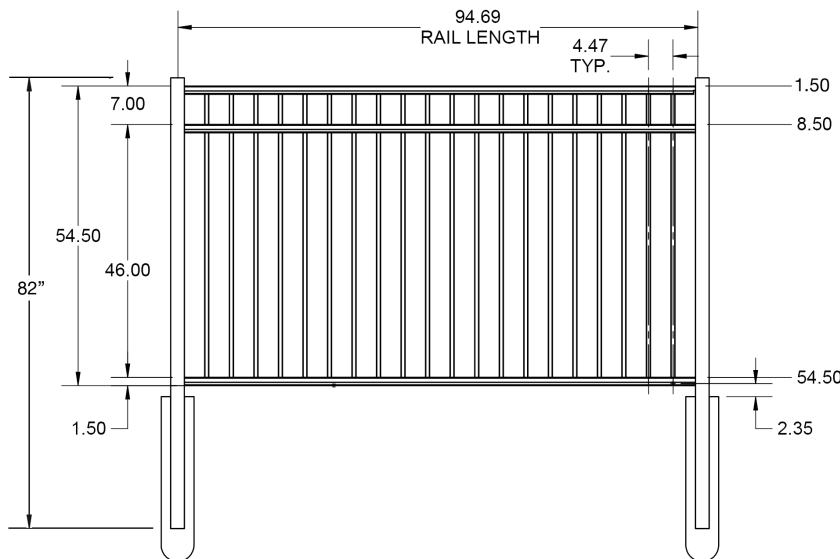

4½' STRAIGHT WALK GATE

4½' ARCHED WALK GATE

QS QuickShip available in Black. Applies to: Fence Panels; Line, Corner, End and Gate Posts; and 4' and 5' Wide Gates.

FENCE PANEL

RAIL PROFILE

1⅜" x 1½"

PICKETS

¾" x ¾"