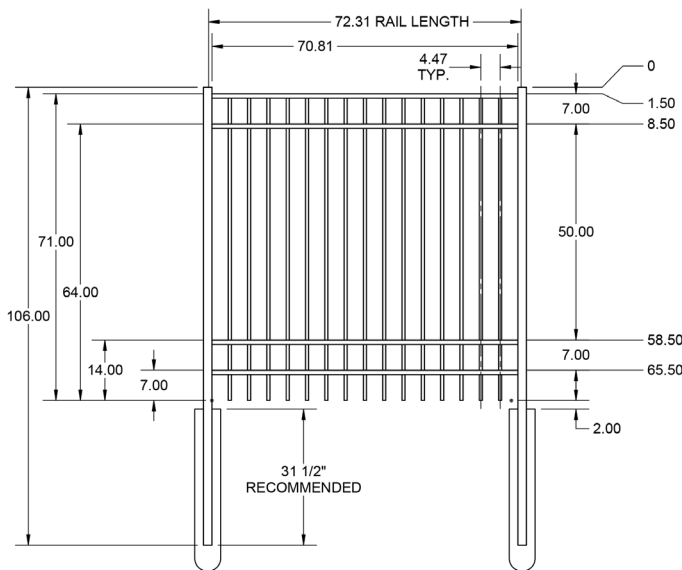

6' STRAIGHT WALK GATE

6' ARCHED WALK GATE

QuickShip available in Black. Applies to: Fence Panels; Line, Corner, End and Gate Posts; and 4' and 5' Wide Gates.

FENCE PANEL

RAIL PROFILE

1" x 1"

PICKETS

3/4" x 3/4"