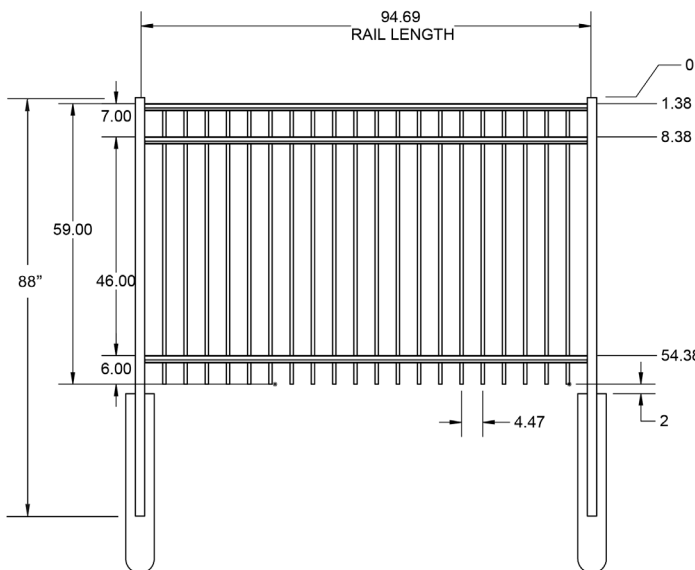

5' STRAIGHT WALK GATE

5' ARCHED WALK GATE

QS QuickShip available in Black. Applies to: Fence Panels; Line, Corner, End and Gate Posts; and 4' and 5' Wide Gates.

FENCE PANEL

RAIL PROFILE

1³/₁₆" x 1¹/₂"

PICKETS