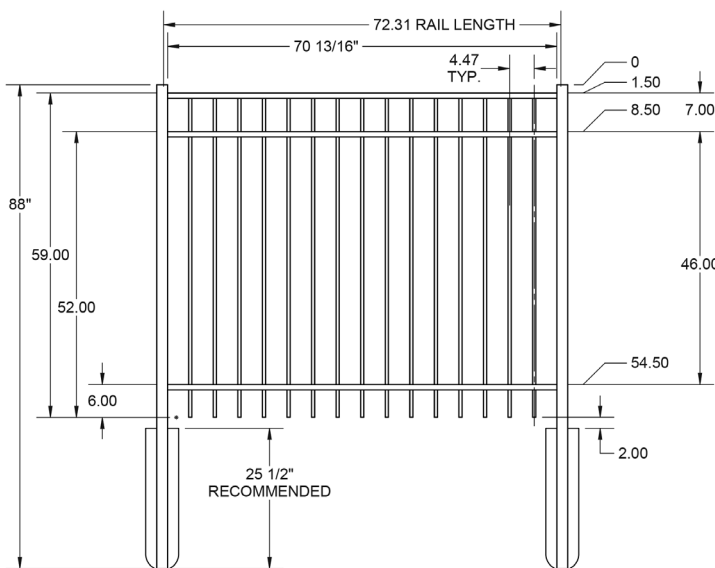

5' STRAIGHT WALK GATE

5' ARCHED WALK GATE

OS QuickShip available in Black. Applies to: Fence Panels; Line, Corner, End and Gate Posts; and 4' and 5' Wide Gates.

FENCE PANEL

RAIL PROFILE

1" x 1"

PICKETS

5/8" x 5/8"