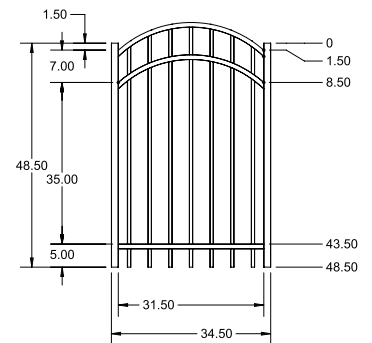

4' ARCHED WALK GATE

QuickShip available in Black. Applies to: Fence Panels; Line, Corner, End and Gate Posts; and 4' and 5' Wide Gates.