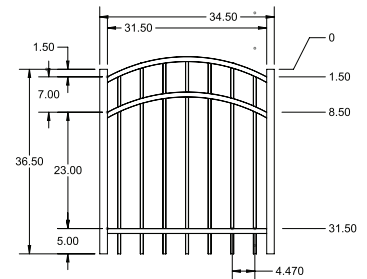

STANDARD | 3' X 6' PRINCETON

FLAT TOP | 3 RAIL | STANDARD BOTTOM | 1" x 1" RAIL

DESCRIPTION	BLACK	
	QTY	SKU
3' x 6' Princeton Flat Top 3 Rail Panel (F)		73008838
2" x 2" x 58" Line Post (F)		73009103
2" x 2" x 58" Corner Post (F)		73009103
2" x 2" x 58" End Post (F)		73009104
2" x 2" x 58" HD Gate Post (F)		73009105
2" x 2" x 58" Blank Post		N/A
2" x 2" x 82" Line Post (F)		N/A
2" x 2" x 82" Corner Post (F)		N/A
2" x 2" x 82" End Post (F)		N/A
2" x 2" x 82" Gate Post (F)		N/A
3' x 36" Princeton Flat Top 3 Rail Arched Walk Gate		73009455
3' x 36" Princeton Flat Top 3 Rail Straight Walk Gate		73009458
3' x 48" Princeton Flat Top 3 Rail Arched Walk Gate		73009456
3' x 48" Princeton Flat Top 3 Rail Straight Walk Gate		73009459
3' x 60" Princeton Flat Top 3 Rail Arched Walk Gate		73009457
3' x 60" Princeton Flat Top 3 Rail Straight Walk Gate		73009460
3' x 72" Princeton Flat Top 3 Rail Arched Walk Gate		73015140
3' x 72" Princeton Flat Top 3 Rail Straight Walk Gate		73015144
3' x 72" Princeton Flat Top 3 Rail Single Arch Double Drive Gate		73015368
3' x 96" Princeton Flat Top 3 Rail Single Arch Double Drive Gate		73015568
3' x 120" Princeton Flat Top 3 Rail Single Arch Double Drive Gate		73015832
3' x 144" Princeton Flat Top 3 Rail Single Arch Double Drive Gate		73016088
19½" x 35" Princeton Flat Top 3 Rail Puppy Picket Add-On-Panel		73050575

3' STRAIGHT WALK GATE

3' ARCHED WALK GATE

QS QuickShip available in Black. Applies to: Fence Panels; Line, Corner, End and Gate Posts; and 4' and 5' Wide Gates.

FENCE PANEL

RAIL PROFILE

1" x 1"

PICKETS

5/8" x 5/8"