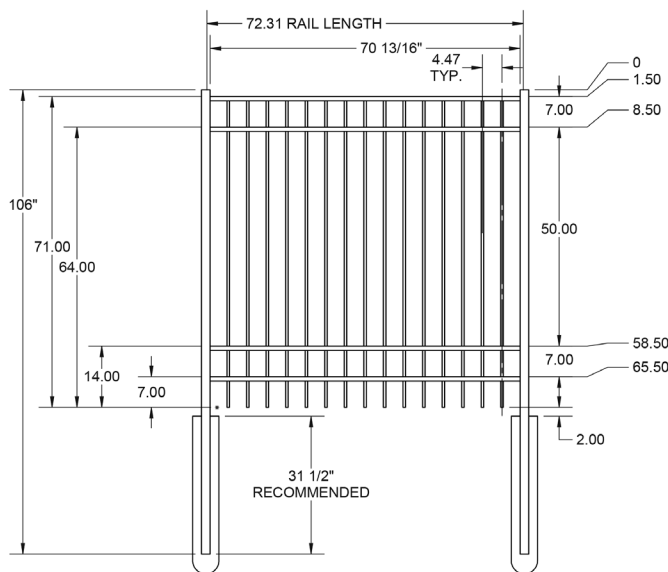

5' STRAIGHT WALK GATE

5' ARCHED WALK GATE

OS QuickShip available in Black. Applies to: Fence Panels; Line, Corner, End and Gate Posts; and 4' and 5' Wide Gates.

FENCE PANEL

RAIL PROFILE

1" x 1"

PICKETS

5/8" x 5/8"

STANDARD | 6' X 6' PRINCETON

FLAT TOP | 4 RAIL | STANDARD BOTTOM | 1" x 1" RAIL

DESCRIPTION	BLACK	
	QTY	SKU
6' x 6' Princeton Flat Top 4 Rail Panel (J)		73002350
2" x 2" x 106" Line Post (J)		73002402
2" x 2" x 106" Corner Post (J)		73002396
2" x 2" x 106" End Post (J)		73002398
2" x 2" x 106" HD Gate Post (J)		73002400
2" x 2" x 106" Blank Post		73002392
6' x 36" Princeton Flat Top 4 Rail Arched Walk Gate		73009479
6' x 36" Princeton Flat Top 4 Rail Straight Walk Gate		73009482
6' x 48" Princeton Flat Top 4 Rail Arched Walk Gate		73009480
6' x 48" Princeton Flat Top 4 Rail Straight Walk Gate		73009483
6' x 60" Princeton Flat Top 4 Rail Arched Walk Gate		73009481
6' x 60" Princeton Flat Top 4 Rail Straight Walk Gate		73009484
6' x 72" Princeton Flat Top 4 Rail Arched Walk Gate		73015172
6' x 72" Princeton Flat Top 4 Rail Straight Walk Gate		73015176
6' x 72" Princeton Flat Top 4 Rail Single Arch Double Drive Gate		73015384
6' x 96" Princeton Flat Top 4 Rail Single Arch Double Drive Gate		73015596
6' x 96" Princeton Flat Top 4 Rail Estate Arch Double Drive Gate		73015600
6' x 120" Princeton Flat Top 4 Rail Single Arch Double Drive Gate		73015860
6' x 120" Princeton Flat Top 4 Rail Estate Arch Double Drive Gate		73015864
6' x 144" Princeton Flat Top 4 Rail Single Arch Double Drive Gate		73016116
6' x 144" Princeton Flat Top 4 Rail Estate Arch Double Drive Gate		73016120
19½" x 35" Princeton Flat Top 4 Rail Puppy Picket Add-On-Panel		73050575

6' STRAIGHT WALK GATE

6' ARCHED WALK GATE

QuickShip available in Black. Applies to: Fence Panels; Line, Corner, End and Gate Posts; and 4' and 5' Wide Gates.

FENCE PANEL

RAIL PROFILE

1" x 1"

PICKETS

5/8" x 5/8"