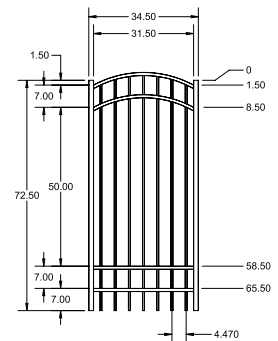

5' STRAIGHT WALK GATE

5' ARCHED WALK GATE

OS QuickShip available in Black. Applies to: Fence Panels; Line, Corner, End and Gate Posts; and 4' and 5' Wide Gates.

FENCE PANEL

RAIL PROFILE

1" x 1"

PICKETS

5/8" x 5/8"

STANDARD | 6' X 6' PRINCETON

FLAT TOP | 4 RAIL | STANDARD BOTTOM | 1" x 1" RAIL

DESCRIPTION	BLACK	
	QTY	SKU
6' x 6' Princeton Flat Top 4 Rail Panel (J)		73002350
2" x 2" x 106" Line Post (J)		73002402
2" x 2" x 106" Corner Post (J)		73002396
2" x 2" x 106" End Post (J)		73002398
2" x 2" x 106" HD Gate Post (J)		73002400
2" x 2" x 106" Blank Post		73002392
6' x 36" Princeton Flat Top 4 Rail Arched Walk Gate		73009479
6' x 36" Princeton Flat Top 4 Rail Straight Walk Gate		73009482
6' x 48" Princeton Flat Top 4 Rail Arched Walk Gate		73009480
6' x 48" Princeton Flat Top 4 Rail Straight Walk Gate		73009483
6' x 60" Princeton Flat Top 4 Rail Arched Walk Gate		73009481
6' x 60" Princeton Flat Top 4 Rail Straight Walk Gate		73009484
6' x 72" Princeton Flat Top 4 Rail Arched Walk Gate		73015172
6' x 72" Princeton Flat Top 4 Rail Straight Walk Gate		73015176
6' x 72" Princeton Flat Top 4 Rail Single Arch Double Drive Gate		73015384
6' x 96" Princeton Flat Top 4 Rail Single Arch Double Drive Gate		73015596
6' x 96" Princeton Flat Top 4 Rail Estate Arch Double Drive Gate		73015600
6' x 120" Princeton Flat Top 4 Rail Single Arch Double Drive Gate		73015860
6' x 120" Princeton Flat Top 4 Rail Estate Arch Double Drive Gate		73015864
6' x 144" Princeton Flat Top 4 Rail Single Arch Double Drive Gate		73016116
6' x 144" Princeton Flat Top 4 Rail Estate Arch Double Drive Gate		73016120
19½" x 35" Princeton Flat Top 4 Rail Puppy Picket Add-On-Panel		73050575

6' STRAIGHT WALK GATE

6' ARCHED WALK GATE

QuickShip available in Black. Applies to: Fence Panels; Line, Corner, End and Gate Posts; and 4' and 5' Wide Gates.

FENCE PANEL

RAIL PROFILE

1" x 1"

PICKETS

5/8" x 5/8"