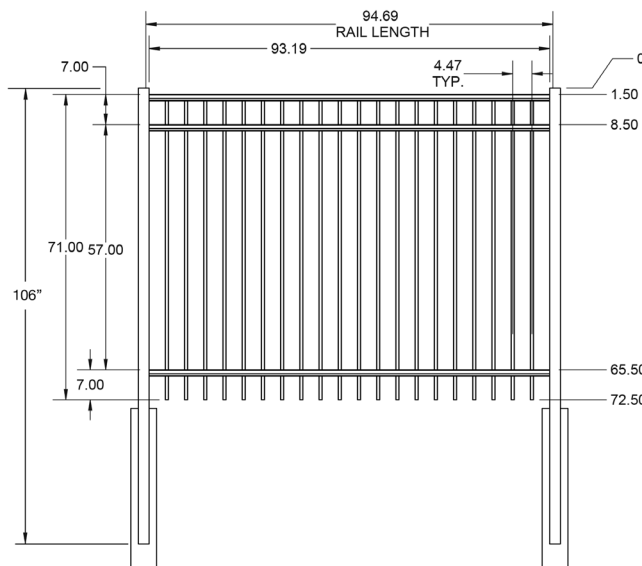

6' STRAIGHT WALK GATE

6' ARCHED WALK GATE

QS QuickShip available in Black. Applies to: Fence Panels; Line, Corner, End and Gate Posts; and 4' and 5' Wide Gates.

FENCE PANEL

RAIL PROFILE

1³/₁₆" x 1¹/₂"

PICKETS