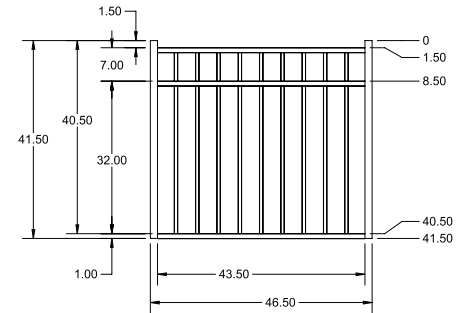

SELECT | 3½' X 6' PRINCETON

FLAT TOP | 3 RAIL | FLUSH BOTTOM | 1" x 1" RAIL

DESCRIPTION	BLACK	
	QTY	SKU
3½' x 6' Princeton Flat Top 3 Rail Panel (Y)		73017858
2" x 2" x 70" Line Post (Y)		73017882
2" x 2" x 70" Corner Post (Y)		73017879
2" x 2" x 70" End Post (Y)		73017880
2" x 2" x 70" HD Gate Post (Y)		73017881
2" x 2" x 70" Blank Post		73002235
3½' x 48" Princeton Flat Top 3 Rail Arched Walk Gate		73017863
3½' x 48" Princeton Flat Top 3 Rail Straight Walk Gate		73017861
3½' x 60" Princeton Flat Top 3 Rail Arched Walk Gate		73017872
3½' x 60" Princeton Flat Top 3 Rail Straight Walk Gate		73017870

3½' STRAIGHT WALK GATE