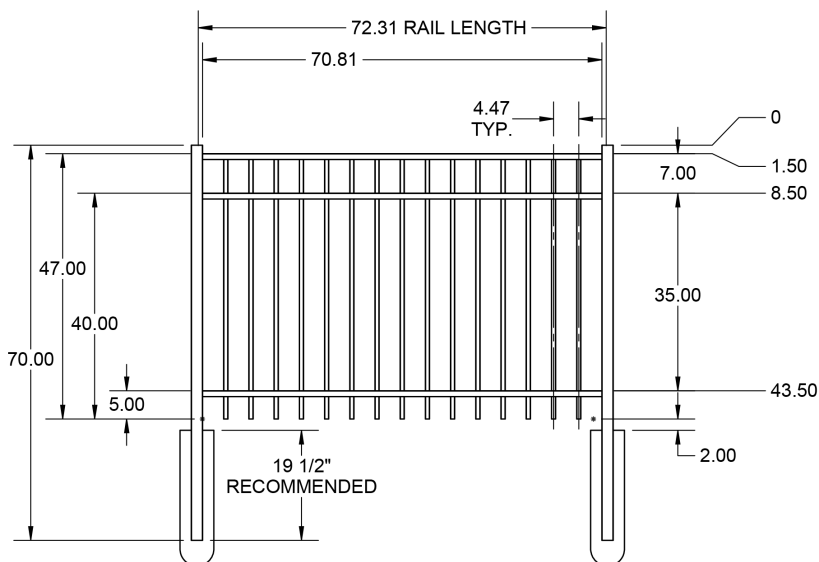

4' STRAIGHT WALK GATE

4' ARCHED WALK GATE

QuickShip available in Black. Applies to: Fence Panels; Line, Corner, End and Gate Posts; and 4' and 5' Wide Gates.

FENCE PANEL

RAIL PROFILE

1" x 1"

PICKETS

3/4" x 3/4"