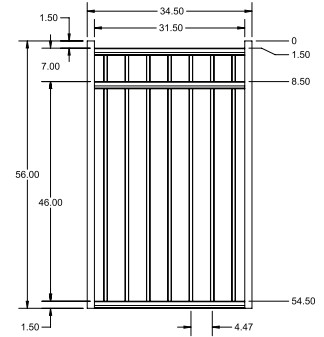

4½' STRAIGHT WALK GATE