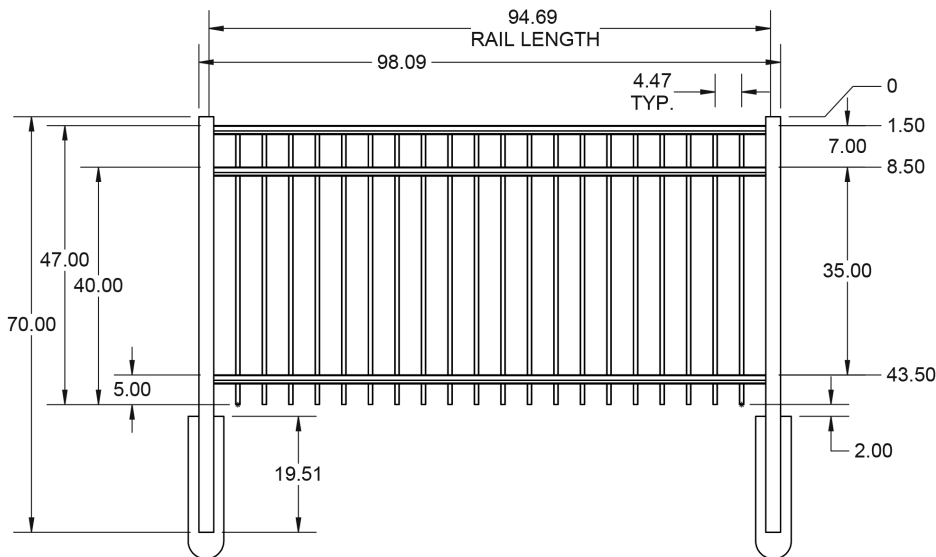

4' STRAIGHT WALK GATE

4' ARCHED WALK GATE

QuickShip available in Black. Applies to: Fence Panels; Line, Corner, End and Gate Posts; and 4' and 5' Wide Gates.

FENCE PANEL

RAIL PROFILE

1³/₁₆" x 1¹/₂"

PICKETS

3/4" x 3/4"