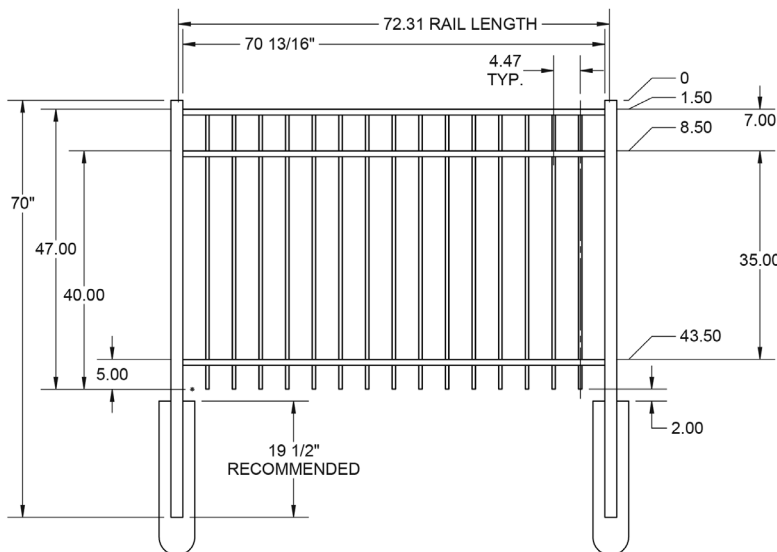

4' STRAIGHT WALK GATE

4' ARCHED WALK GATE

QuickShip available in Black. Applies to: Fence Panels; Line, Corner, End and Gate Posts; and 4' and 5' Wide Gates.

FENCE PANEL

RAIL PROFILE

1" x 1"

PICKETS

5/8" x 5/8"