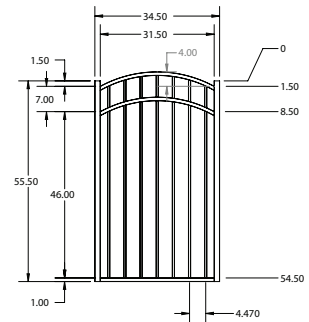

4½' ARCHED WALK GATE