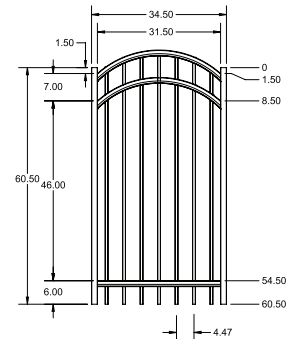

5' ARCHED WALK GATE

QS QuickShip available in Black. Applies to: Fence Panels; Line, Corner, End and Gate Posts; and 4' and 5' Wide Gates.