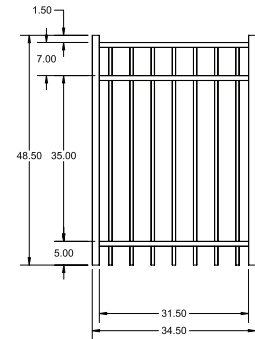

SELECT | 4' X 6' PRINCETON

FLAT TOP | 3 RAIL | STANDARD BOTTOM | 1" x 1" RAIL

DESCRIPTION	BLACK	
	QTY	SKU
4' x 6' Princeton Flat Top 3 Rail Panel (G)		73017769
2" x 2" x 70" Line Post (G)		73002255
2" x 2" x 70" Corner Post (G)		73002256
2" x 2" x 70" End Post (G)		73002257
2" x 2" x 70" Heavy-Duty Gate Post (G)		73002258
2" x 2" x 70" Blank Post		73002235
4' x 3' Princeton Flat Top 3 Rail Arched Gate		73021071
4' x 3' Princeton Flat Top 3 Rail Straight Gate		73021073
4' x 4' Princeton Flat Top 3 Rail Arched Gate		73017780
4' x 4' Princeton Flat Top 3 Rail Straight Gate		73017778
4' x 5' Princeton Flat Top 3 Rail Arched Gate		73017798
4' x 5' Princeton Flat Top 3 Rail Straight Gate		73017796
4' x 6' Princeton Flat Top 3 Rail Arched Gate		73021074
4' x 6' Princeton Flat Top 3 Rail Straight Gate		73021075
4' x 6' Princeton Flat Top 3 Rail Double Drive Single Arched Gate		73021076
4' x 8' Princeton Flat Top 3 Rail Double Drive Single Arched Gate		73021077
4' x 8' Princeton Flat Top 3 Rail Double Drive Estate Arched Gate		73021078
4' x 10' Princeton Flat Top 3 Rail Double Drive Single Arched Gate		73021079
4' x 10' Princeton Flat Top 3 Rail Double Drive Estate Arched Gate		73021080
4' x 12' Princeton Flat Top 3 Rail Double Drive Single Arched Gate		73021081
4' x 12' Princeton Flat Top 3 Rail Double Drive Estate Arched Gate		73021082

4' STRAIGHT WALK GATE