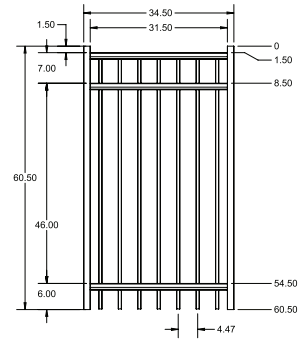

5' STRAIGHT WALK GATE