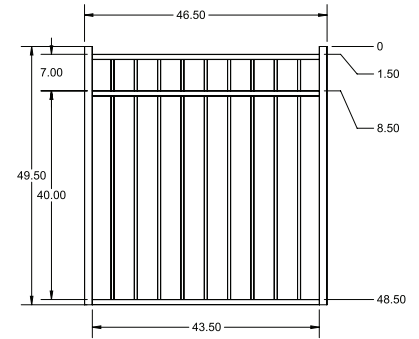

STANDARD | 4' X 6' PRINCETON

FLAT TOP | 3 RAIL | FLUSH BOTTOM | 1" x 1" RAIL

DESCRIPTION	BLACK	
	QTY	SKU
4' x 6' Princeton Flat Top 3 Rail Panel (S)		73017527
2" x 70" Line Post (S)		73017537
2" x 70" Corner Post (S)		73017539
2" x 70" End Post (S)		73017538
2" x 70" HD Gate Post (S)		73017540
2" x 82" Line Post (S)		73041300
2" x 82" Corner Post (S)		73041301
2" x 82" End Post (S)		73041302
2" x 82" Gate Post (S)		73041304
4' x 48" Princeton Flat Top 3 Rail Arched Walk Gate		73017529
4' x 48" Princeton Flat Top 3 Rail Straight Walk Gate		73017528
4' x 60" Princeton Flat Top 3 Rail Arched Walk Gate		73017531
4' x 60" Princeton Flat Top 3 Rail Straight Walk Gate		73017530
19½" x 35" Princeton Flat Top 3 Rail Puppy Picket Add-On-Panel		73050575

4' STRAIGHT WALK GATE