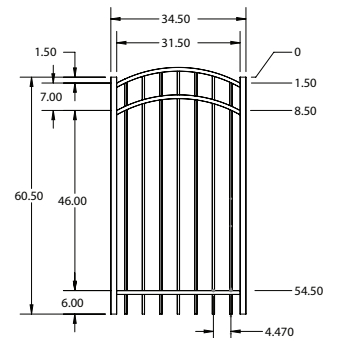

OS QuickShip available in Black. Applies to: Fence Panels; Line, Corner, End and Gate Posts; and 4' and 5' Wide Gates.