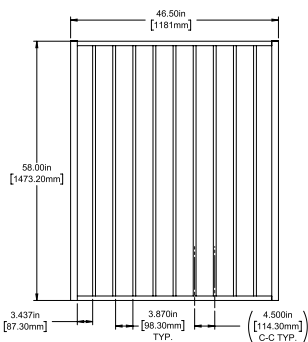

4' STRAIGHT WALK GATE