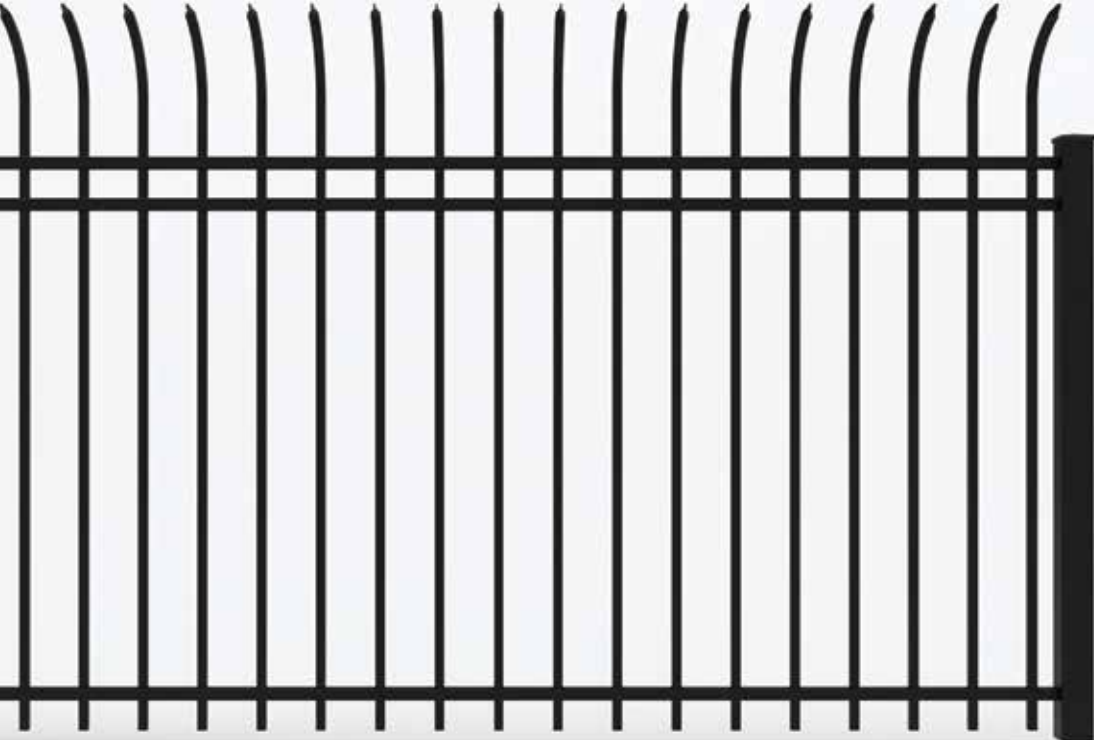

Posts listed on last page.

FENCE PANEL

4' STRAIGHT WALK GATE

5' STRAIGHT WALK GATE

RAIL PROFILE

1" X 1"

PICKETS

5/8" X 5/8"