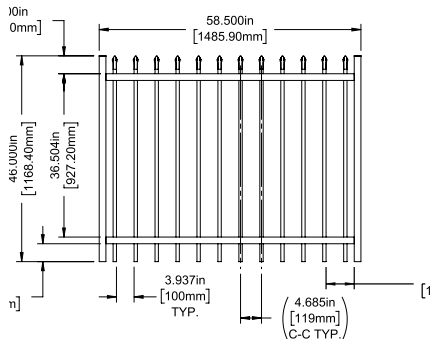

Posts listed on last page.

FENCE PANEL

4' STRAIGHT WALK GATE

5' STRAIGHT WALK GATE

RAIL PROFILE

1½" X 1½"

PICKETS

¾" X ¾"

SELECT | 58" X 90½" ALEXANDRIA

PICKET TOP | 2 RAIL | STANDARD BOTTOM | WELDED FACE MOUNT | 1½" X 1½" RAIL

DESCRIPTION	BLACK	
	QTY	SKU
58" x 90½" Alexandria Picket Top 2 Rail Panel (4" Extended Bottom) (58"H)		73046723
58" x 46½" Alexandria Picket Top 2 Rail Straight Gate		73046725
58" x 58½" Alexandria Picket Top 2 Rail Straight Gate		73046726