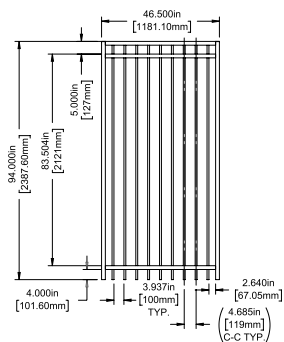

4' STRAIGHT WALK GATE