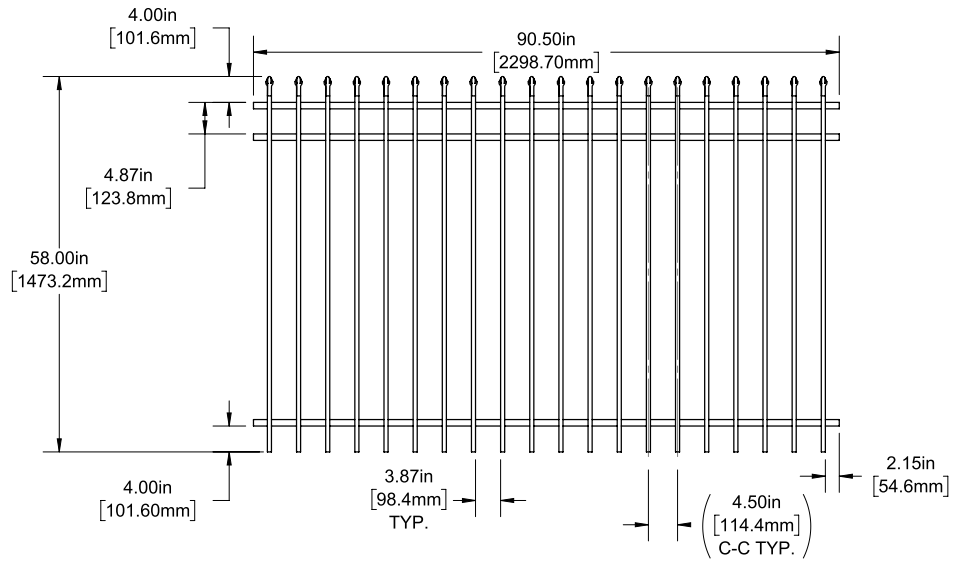

STANDARD | 58" X 90½" ALEXANDRIA

PICKET TOP | 3 RAIL | STANDARD BOTTOM | WELDED FACE MOUNT | 1" X 1" RAIL

DESCRIPTION	BLACK	
	QTY	SKU
58" x 90½" Picket Top 3 Rail Panel (4" Extended Bottom)		73046564
58" x 46½" Picket Top 3 Rail Panel Straight Gate		73046566
58" x 58½" Picket Top 3 Rail Panel Straight Gate		73046567

Posts listed on last page.

FENCE PANEL