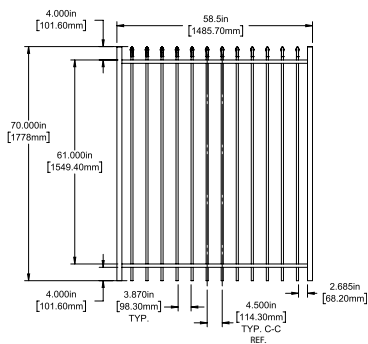

Posts listed on last page.

FENCE PANEL

4' STRAIGHT WALK GATE

5' STRAIGHT WALK GATE

RAIL PROFILE

1" X 1"

PICKETS

5/8" X 5/8"