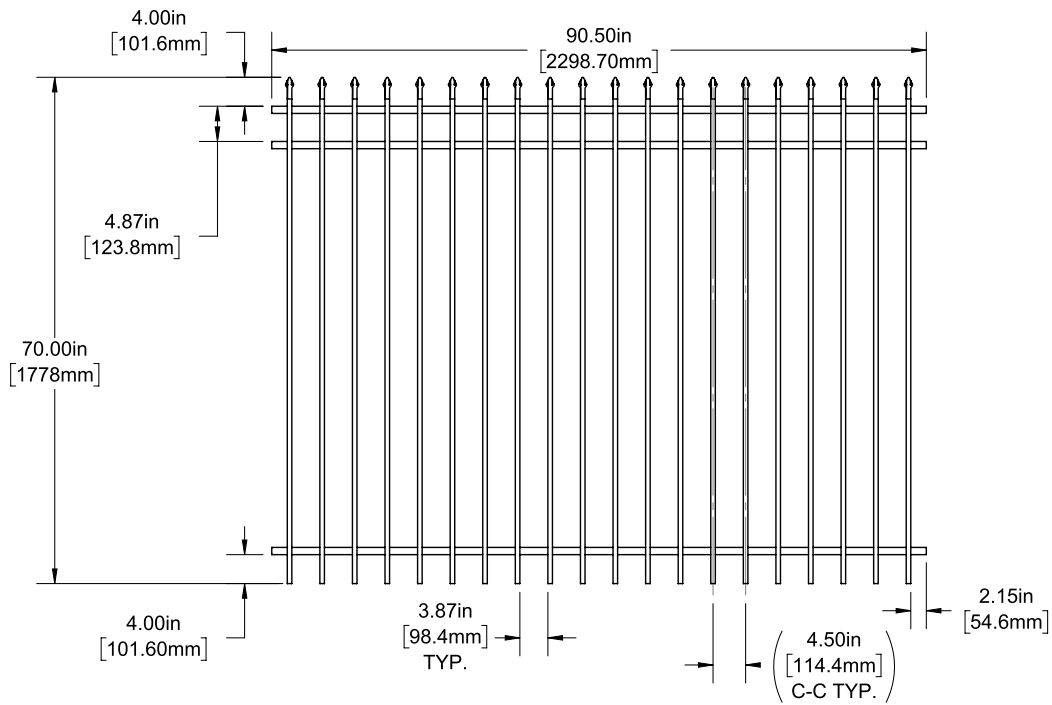

STANDARD | 70" X 90½" ALEXANDRIA

PICKET TOP | 3 RAIL | STANDARD BOTTOM | WELDED FACE MOUNT | 1" X 1" RAIL

DESCRIPTION	BLACK	
	QTY	SKU
70" x 90½" Alexandria Picket Top 3 Rail Panel (4" Extended Bottom)		73046627
70" x 46½" Alexandria Picket Top 3 Rail Straight Gate		73046629
70" x 58½" Alexandria Picket Top 3 Rail Straight Gate		73046630

Posts listed on last page.

FENCE PANEL