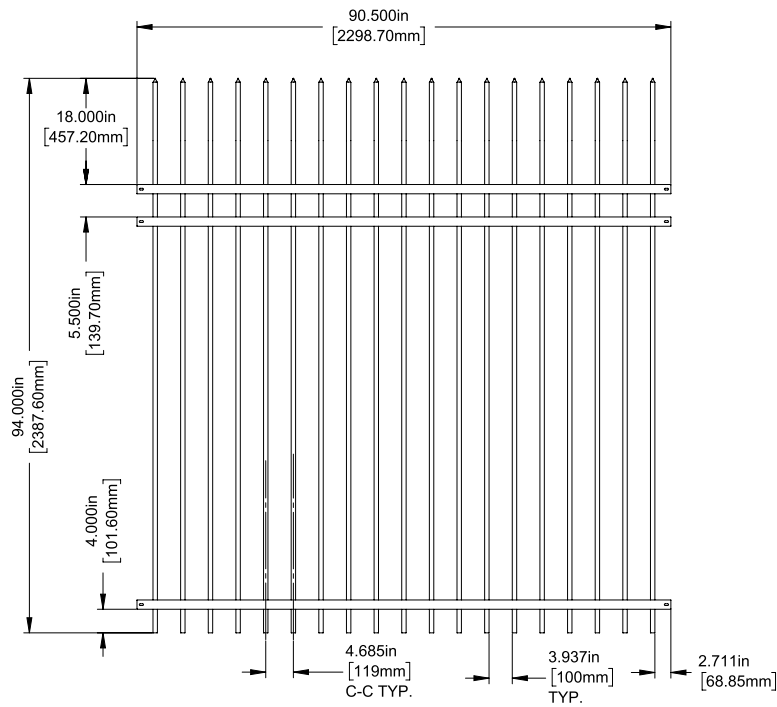

STANDARD | 94" X 90½" SECURITY

PICKET TOP | 3 RAIL | STANDARD BOTTOM | 1⅞" X 1⅜" RAIL

DESCRIPTION	BLACK	
	QTY	SKU
94" x 90½" Security Top 3 Rail Panel (4" Extended Bottom)		73046337
94" x 46½" Security Top 3 Rail Straight Gate		73045119
94" x 58½" Security Top 3 Rail Straight Gate		73045120

Posts listed on last page.

FENCE PANEL