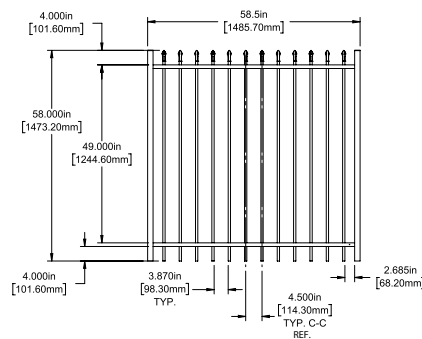

Posts listed on last page.

FENCE PANEL

4' STRAIGHT WALK GATE

5' STRAIGHT WALK GATE

RAIL PROFILE

1" X 1"

PICKETS

5/8" X 5/8"