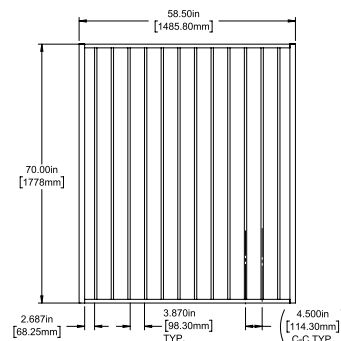

Posts listed on last page.

FENCE PANEL

4' STRAIGHT WALK GATE

5' STRAIGHT WALK GATE

RAIL PROFILE

1" X 1"

PICKETS

5/8" X 5/8"