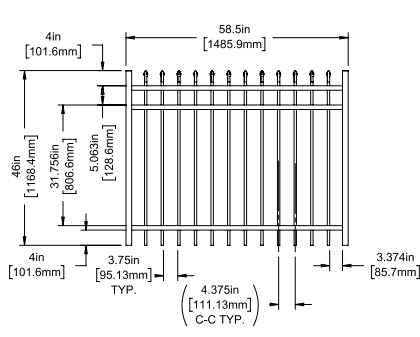

Posts listed on last page.

FENCE PANEL

4' STRAIGHT WALK GATE

5' STRAIGHT WALK GATE

RAIL PROFILE

1⅜" X 1⅝"

PICKETS

⅝" X ⅝"

STANDARD | 58" X 90½" ROCKFORD

PICKET TOP | 3 RAIL | STANDARD BOTTOM | 1⅜" X 1⅝" RAIL

DESCRIPTION	BLACK	
	QTY	SKU
58" x 90½" Rockford Picket Top 3 Rail Panel (4" Extended Bottom) (58"H)		73045969
58" x 46½" Rockford Picket Top 3 Rail Straight Gate		73045076
58" x 58½" Rockford Picket Top 3 Rail Straight Gate		73045077