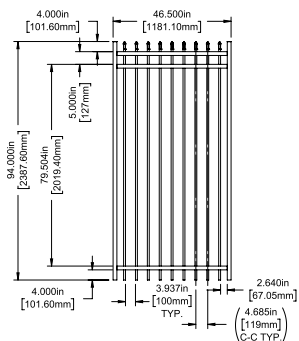

4' STRAIGHT WALK GATE