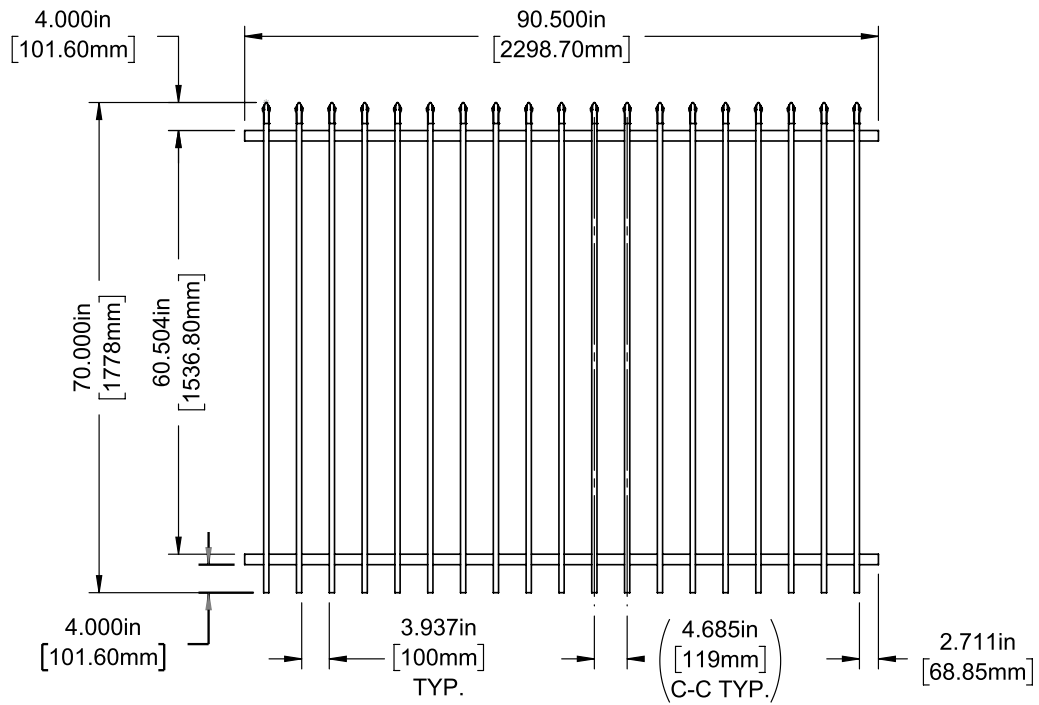

SELECT | 70" X 90½" ALEXANDRIA

PICKET TOP | 2 RAIL | STANDARD BOTTOM | WELDED FACE MOUNT | 1½" X 1½"

DESCRIPTION	BLACK	
	QTY	SKU
70" x 90½" Alexandria Picket Top 2 Rail Panel (4" Extended Bottom)		73046787
70" x 46½" Alexandria Picket Top 2 Rail Straight Gate		73046789
70" x 58½" Alexandria Picket Top 2 Rail Straight Gate		73046790

Posts listed on last page.

FENCE PANEL