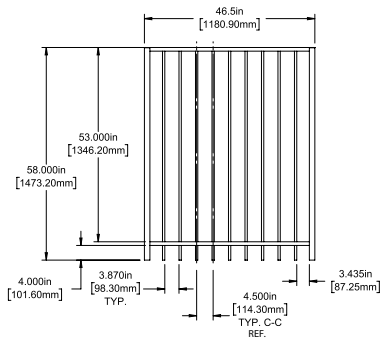

4' STRAIGHT WALK GATE