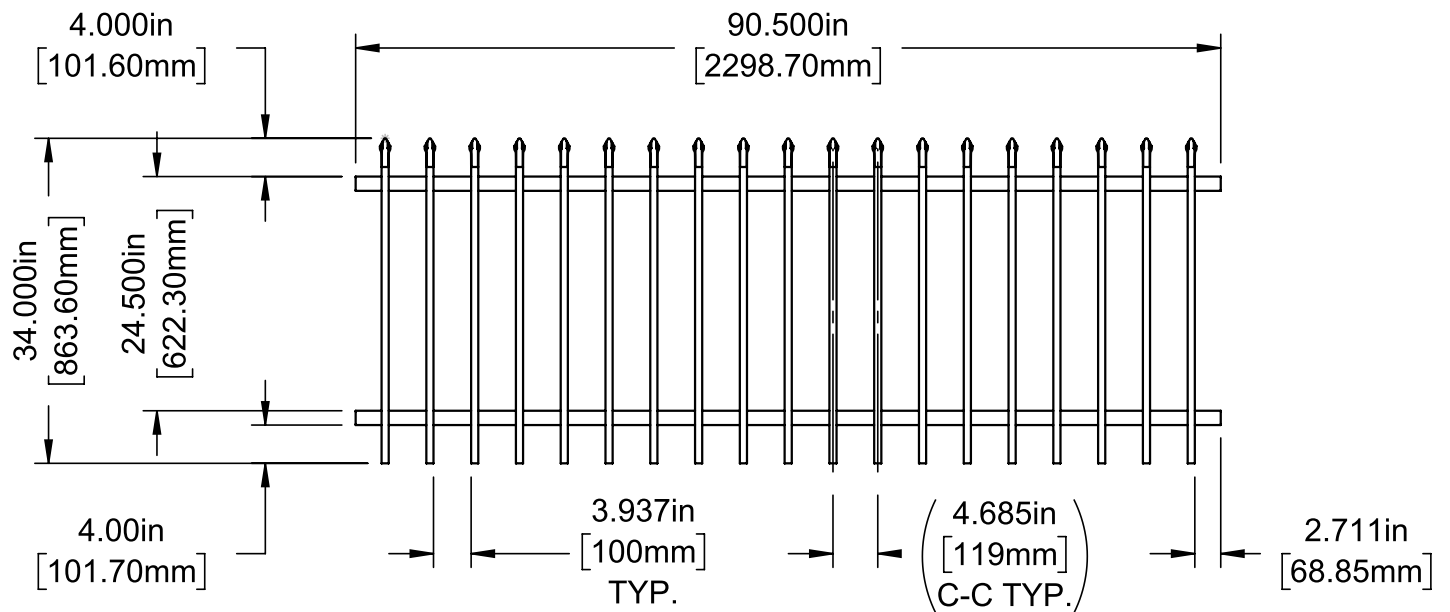

SELECT | 34" X 90½" ALEXANDRIA

PICKET TOP | 2 RAIL | STANDARD BOTTOM | WELDED FACE MOUNT | 1½" X 1½" RAIL

DESCRIPTION	BLACK	
	QTY	SKU
34" x 90½" Alexandria Picket Top 2 Rail Panel (4" Extended Bottom) (34"H)		73046659
34" x 46½" Alexandria Picket Top 2 Rail Straight Gate		73046661
34" x 58½" Alexandria Picket Top 2 Rail Straight Gate		73046662

Posts listed on last page.

FENCE PANEL