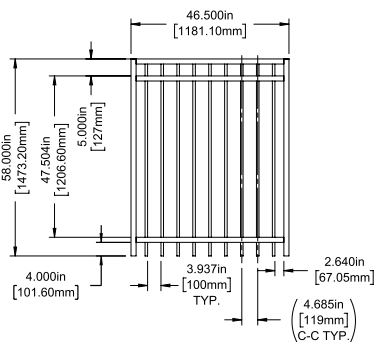

4' STRAIGHT WALK GATE