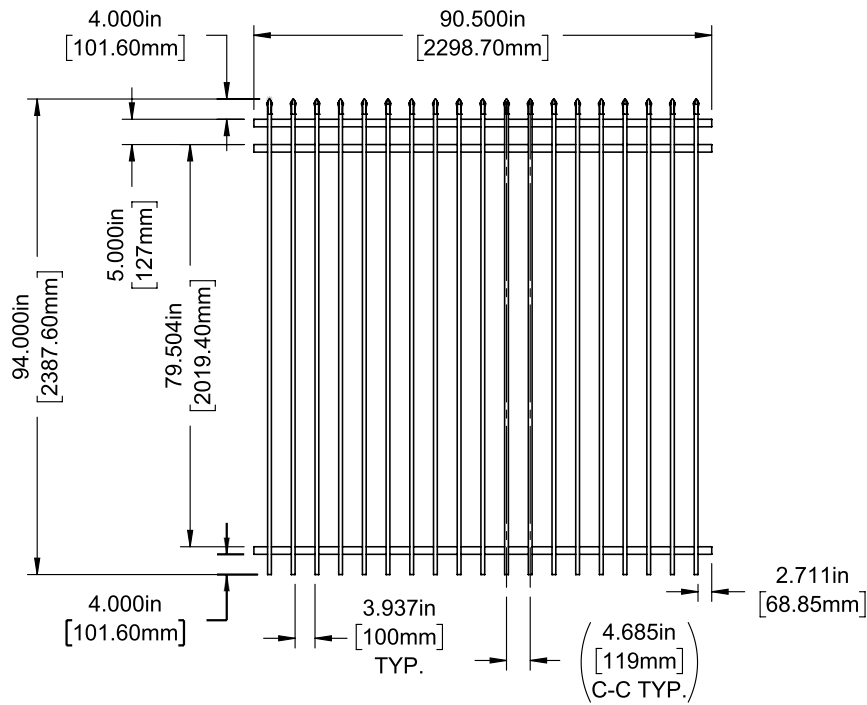

SELECT | 94" X 90½" ALEXANDRIA

PICKET TOP | 3 RAIL | STANDARD BOTTOM | WELDED FACE MOUNT | 1½" X 1½" RAIL

DESCRIPTION	BLACK	
	QTY	SKU
94" x 90½" Alexandria Picket Top 3 Rail Panel (4" Extended Bottom)		73046851
94" x 46½" Alexandria Picket Top 3 Rail Straight Gate		73046853
94" x 58½" Alexandria Picket Top 3 Rail Straight Gate		73046854

Posts listed on last page.

FENCE PANEL