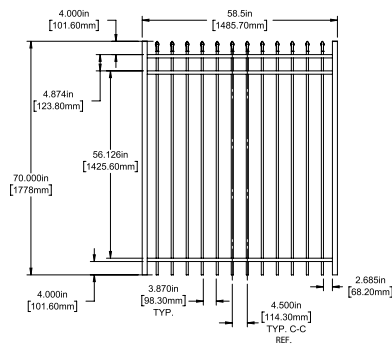

Posts listed on last page.

FENCE PANEL

4' STRAIGHT WALK GATE

5' STRAIGHT WALK GATE

RAIL PROFILE

1" X 1"

PICKETS

5/8" X 5/8"