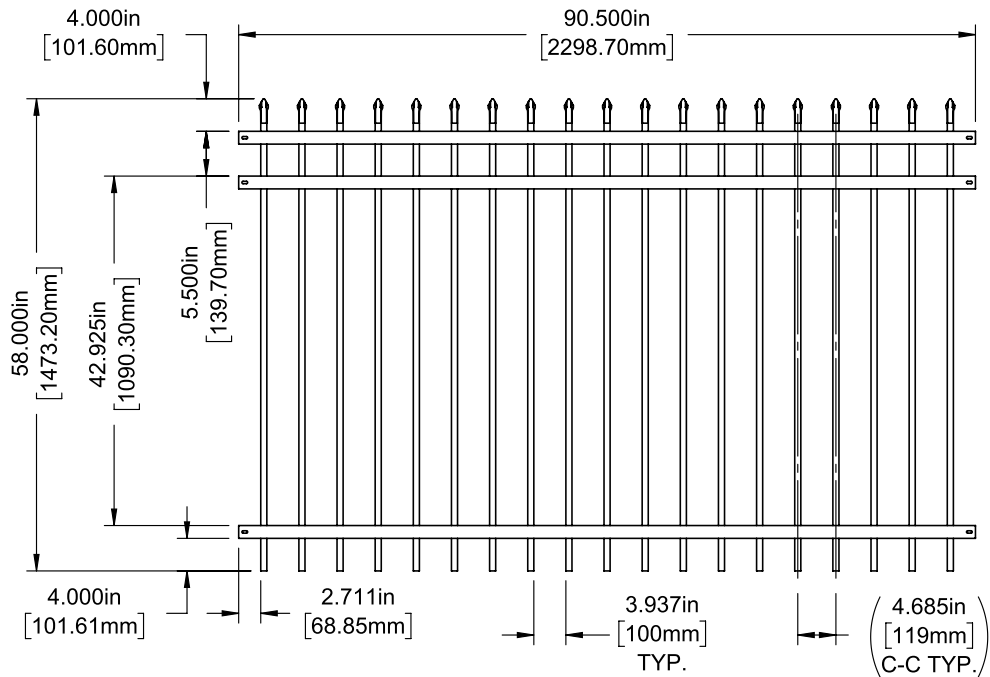

SELECT | 58" X 90½" ROCKFORD

PICKET TOP | 3 RAIL | STANDARD BOTTOM | 1⅞" X 1⅜" RAIL

DESCRIPTION	BLACK	
	QTY	SKU
58" x 90½" Rockford Picket Top 3 Rail Panel (4" Extended Bottom) (58"H)		73046199
58" x 46½" Rockford Picket Top 3 Rail Straight Gate		73045104
58" x 58½" Rockford Picket Top 3 Rail Straight Gate		73045105

Posts listed on last page.

FENCE PANEL

4' STRAIGHT WALK GATE

5' STRAIGHT WALK GATE

RAIL PROFILE

1⅞" X 1⅜"

PICKETS

¾" X ¾"