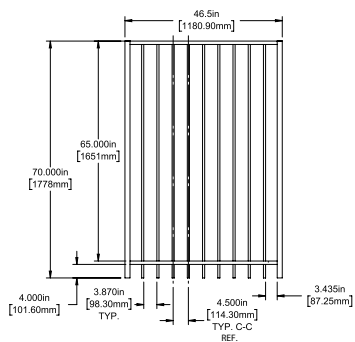

4' STRAIGHT WALK GATE