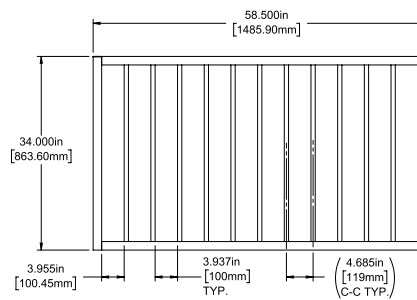

Posts listed on last page.

FENCE PANEL

4' STRAIGHT WALK GATE

5' STRAIGHT WALK GATE

RAIL PROFILE

1½" X 1½"

PICKETS

¾" X ¾"