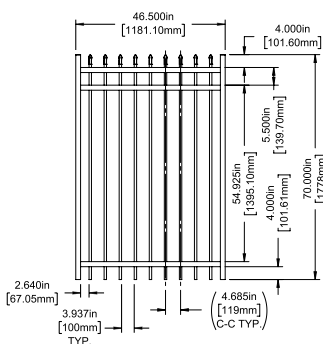

SELECT | 70" X 90½" ROCKFORD

PICKET TOP | 3 RAIL | STANDARD BOTTOM | 1⅞" X 1⅜" RAIL

DESCRIPTION	BLACK	
	QTY	SKU
70" x 90½" Rockford Picket Top 3 Rail Panel (4" Extended Bottom)(70"H)		73046241
70" x 46½" Rockford Picket Top 3 Rail Straight Gate		73045110
70" x 58½" Rockford Picket Top 3 Rail Straight Gate		73045111

Posts listed on last page.

FENCE PANEL

4' STRAIGHT WALK GATE

5' STRAIGHT WALK GATE

RAIL PROFILE

1⅞" X 1⅜"

PICKETS

¾" X ¾"

SELECT | 94" X 90½" ROCKFORD

PICKET TOP | 3 RAIL | STANDARD BOTTOM | 1⅞" X 1⅜" RAIL

DESCRIPTION	BLACK	
	QTY	SKU
94" x 90½" Rockford Picket Top 3 Rail Panel (4" Extended Bottom) (94"H)		73046332
94" x 46½" Rockford Picket Top 3 Rail Straight Gate		73045116
94" x 58½" Rockford Picket Top 3 Rail Straight Gate		73045117