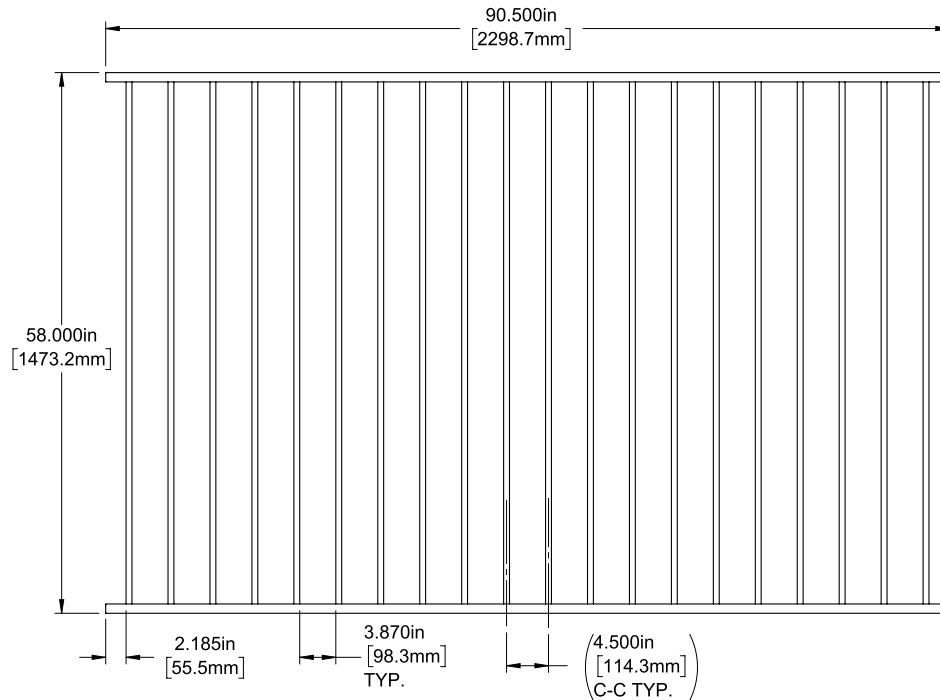

STANDARD | 58" X 90½" WESTPORT

FLAT TOP | 2 RAIL | FLUSH BOTTOM | WELDED INLINE | 1" X 1" RAIL

DESCRIPTION	BLACK	
	QTY	SKU
58" x 90½" Westport Flat Top 2 Rail Panel (58"H)		73046410
58" x 46½" Westport Flat Top 2 Rail Straight Gate		73046414
58" x 58½" Westport Flat Top 2 Rail Straight Gate		73046415

Posts listed on last page.

FENCE PANEL