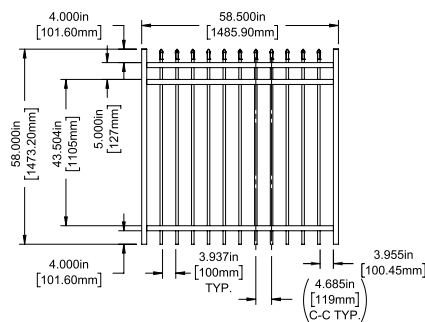

Posts listed on last page.

FENCE PANEL

4' STRAIGHT WALK GATE

5' STRAIGHT WALK GATE

RAIL PROFILE

1½" X 1½"

PICKETS

¾" X ¾"