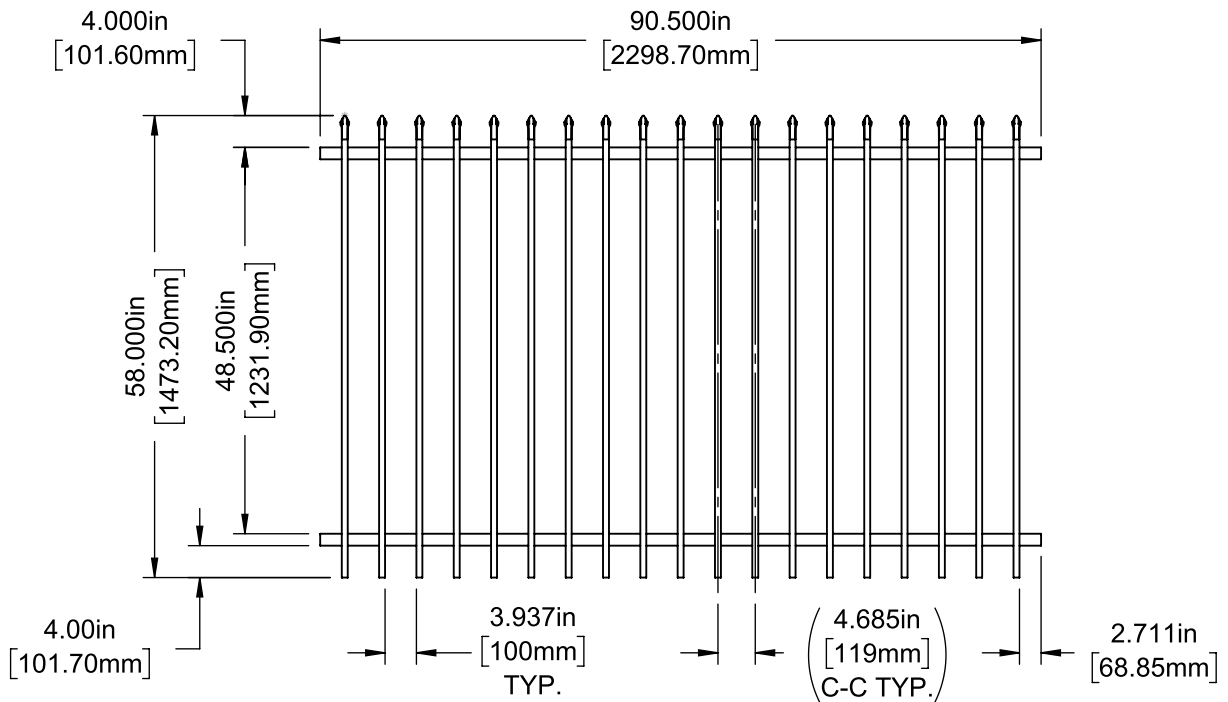

SELECT | 58" X 90½" ALEXANDRIA

PICKET TOP | 2 RAIL | STANDARD BOTTOM | WELDED FACE MOUNT | 1½" X 1½" RAIL

DESCRIPTION	BLACK	
	QTY	SKU
58" x 90½" Alexandria Picket Top 2 Rail Panel (4" Extended Bottom) (58"H)		73046723
58" x 46½" Alexandria Picket Top 2 Rail Straight Gate		73046725
58" x 58½" Alexandria Picket Top 2 Rail Straight Gate		73046726

Posts listed on last page.

FENCE PANEL