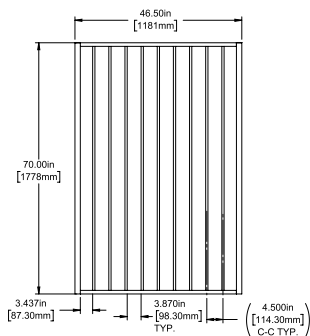

4' STRAIGHT WALK GATE