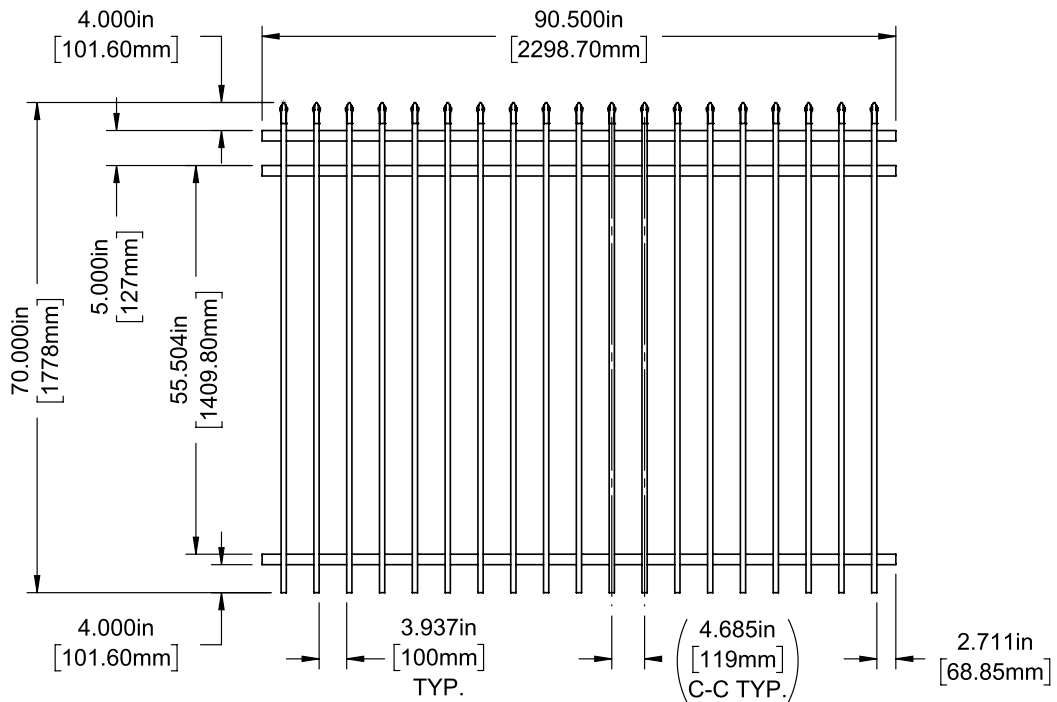

SELECT | 70" X 90½" ALEXANDRIA

PICKET TOP | 3 RAIL | STANDARD BOTTOM | WELDED FACE MOUNT | 1½" X 1½" RAIL

DESCRIPTION	BLACK	
	QTY	SKU
70" x 90½" Alexandria Picket Top 3 Rail Panel (4" Extended Bottom)		73046819
70" x 46½" Alexandria Picket Top 3 Rail Straight Gate		73046821
70" x 58½" Alexandria Picket Top 3 Rail Straight Gate		73046822

Posts listed on last page.

FENCE PANEL