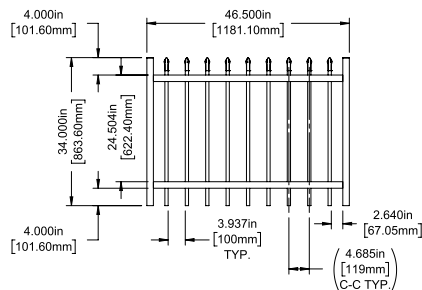

4' STRAIGHT WALK GATE