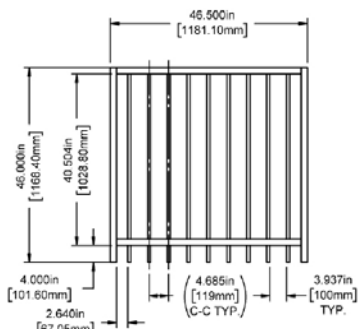

4' STRAIGHT WALK GATE