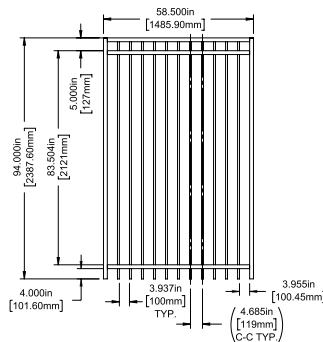

Posts listed on last page.

FENCE PANEL

4' STRAIGHT WALK GATE

5' STRAIGHT WALK GATE

RAIL PROFILE

1½" X 1½"

PICKETS

¾" X ¾"