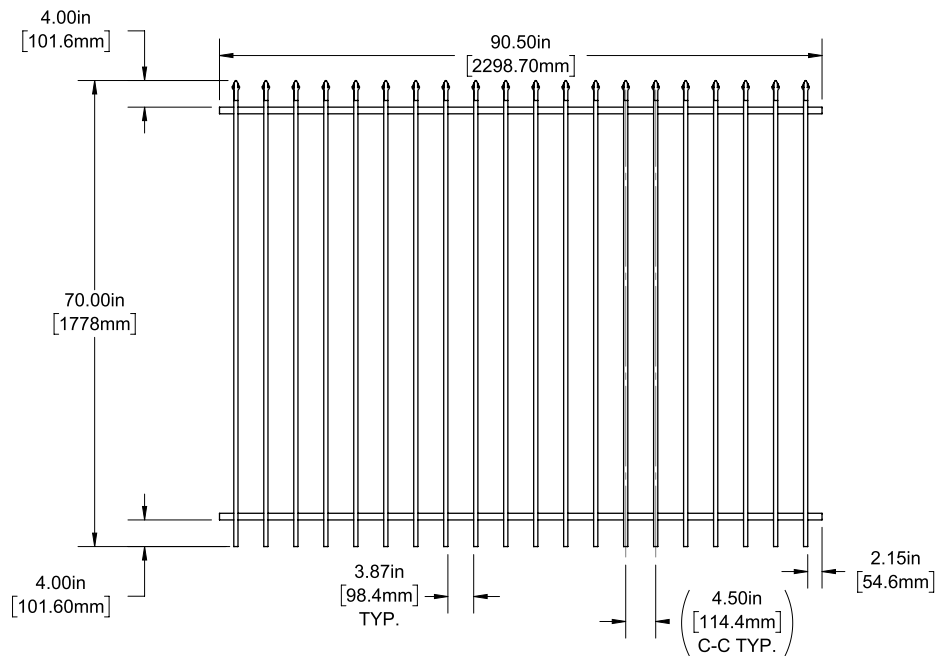

STANDARD | 70" X 90½" ALEXANDRIA

PICKET TOP | 3 RAIL | STANDARD BOTTOM | WELDED FACE MOUNT | 1" X 1" RAIL

DESCRIPTION	BLACK	
	QTY	SKU
70" x 90½" Alexandria Picket Top 2 Rail Panel (4" Extended Bottom)		73046596
70" x 46½" Alexandria Picket Top 2 Rail Straight Gate		73046598
70" x 58½" Alexandria Picket Top 2 Rail Straight Gate		73046599

Posts listed on last page.

FENCE PANEL