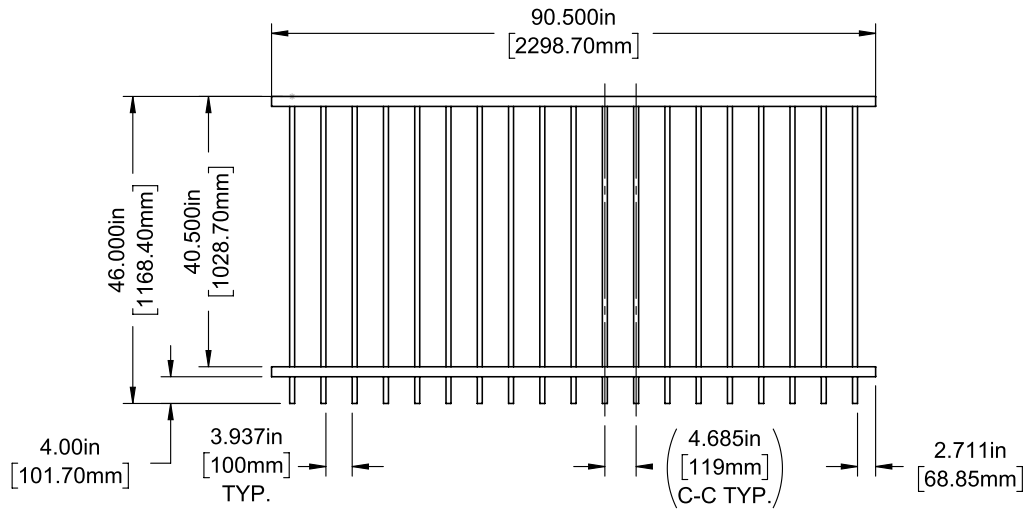

SELECT | 46" X 90½" WESTPORT

FLAT TOP | 2 RAIL | STANDARD BOTTOM | WELDED FACE MOUNT | 1½" X 1½" RAIL

DESCRIPTION	BLACK	
	QTY	SKU
46" x 90½" Westport Flat Top 2 Rail Panel (4" Extended Bottom) (46"H)		73046667
46" x 46½" Westport Flat Top 2 Rail Straight Gate		73046669
46" x 58½" Westport Flat Top 2 Rail Straight Gate		73046670

Posts listed on last page.

FENCE PANEL