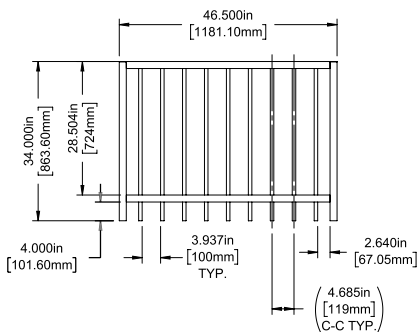

4' STRAIGHT WALK GATE