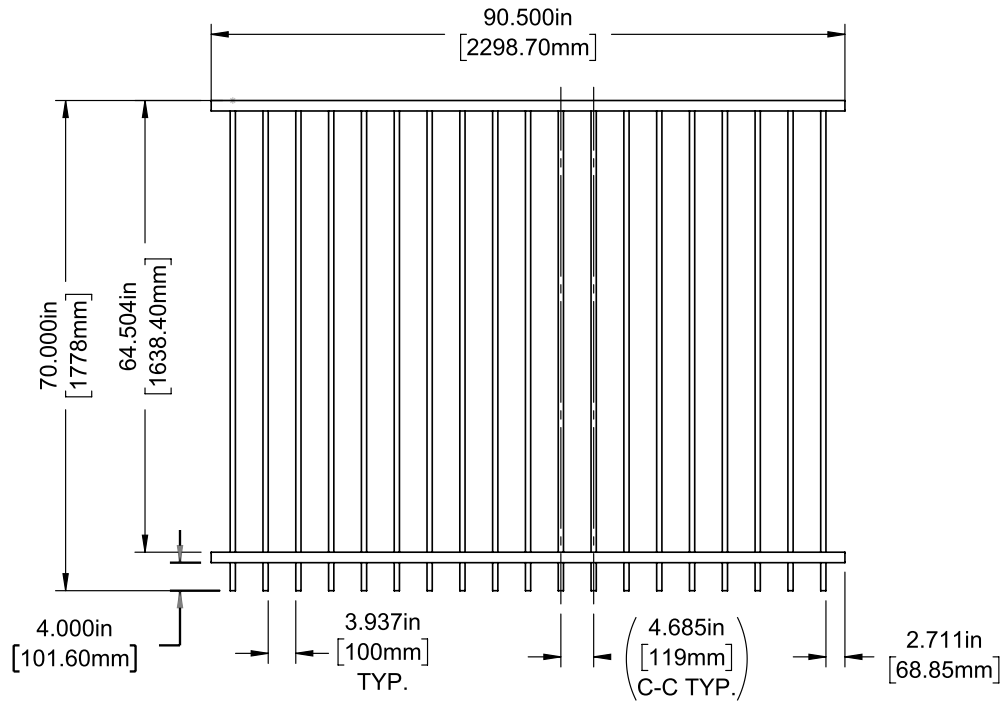

SELECT | 70" X 90½" WESTPORT

FLAT TOP | 2 RAIL | STANDARD BOTTOM | WELDED FACE MOUNT | 1½" X 1½" RAIL

DESCRIPTION	BLACK	
	QTY	SKU
70" x 90½" Westport Flat Top 2 Rail Panel (4" Extended Bottom)(70"H)		73046763
70" x 46½" Westport Flat Top 2 Rail Straight Gate		73046765
70" x 58½" Westport Flat Top 2 Rail Straight Gate		73046766

Posts listed on last page.

FENCE PANEL