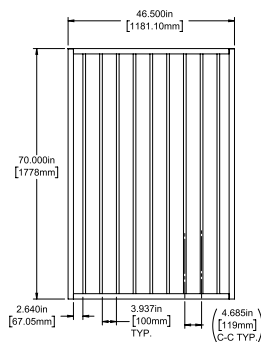

4' STRAIGHT WALK GATE