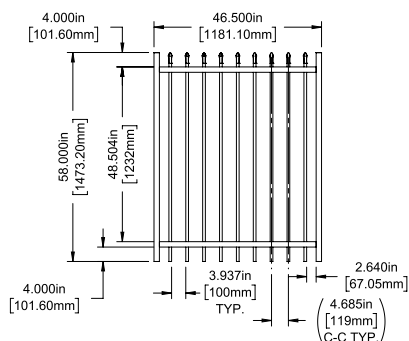

4' STRAIGHT WALK GATE