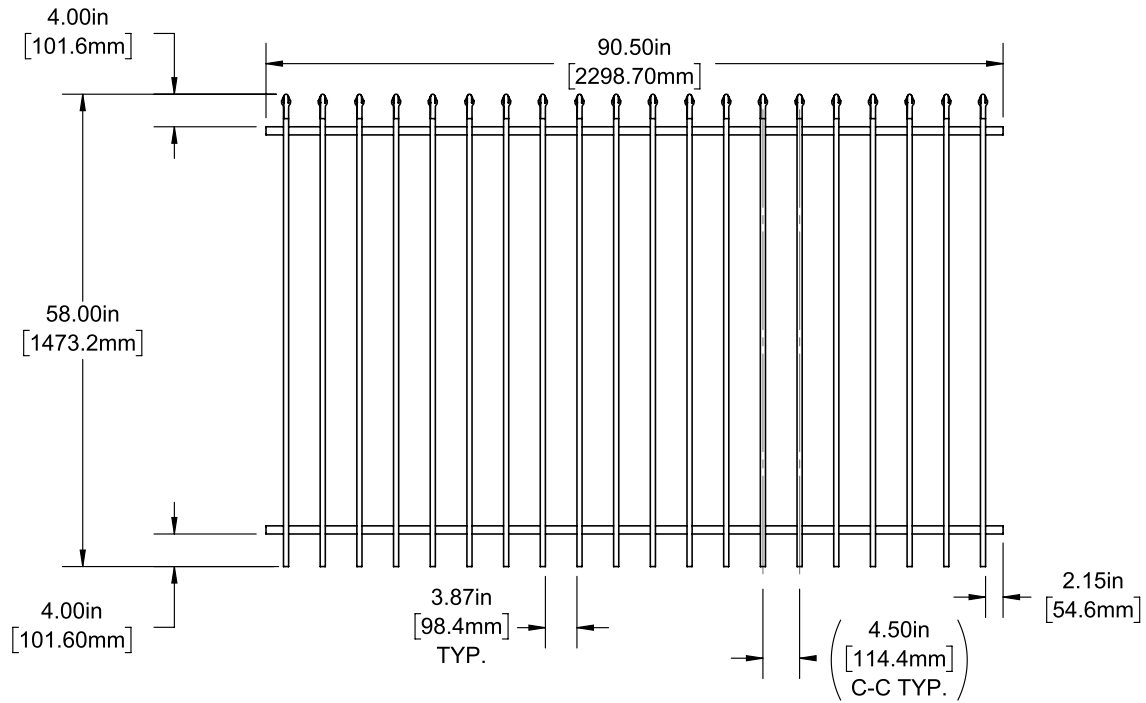

STANDARD | 58" X 90½" ALEXANDRIA

PICKET TOP | 2 RAIL | STANDARD BOTTOM | WELDED FACE MOUNT | 1" X 1" RAIL

DESCRIPTION	BLACK	
	QTY	SKU
58" x 90½" Alexandria Picket Top 2 Rail Panel (4" Extended Bottom)		73046533
58" x 46½" Alexandria Picket Top 2 Rail Straight Gate		73046535
58" x 58½" Alexandria Picket Top 2 Rail Straight Gate		73046536

Posts listed on last page.

FENCE PANEL