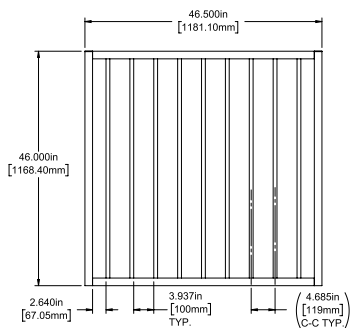

Posts listed on last page.

FENCE PANEL

4' STRAIGHT WALK GATE

5' STRAIGHT WALK GATE

RAIL PROFILE

1½" X 1½"

PICKETS

¾" X ¾"

SELECT | 46" X 90½" WESTPORT

FLAT TOP | 2 RAIL | STANDARD BOTTOM | WELDED INLINE | 1½" X 1½" RAIL

DESCRIPTION	BLACK	
	QTY	SKU
46" x 90½" Westport Flat Top 2 Rail Panel (46"H)		73046428
46" x 46½" Westport Flat Top 2 Rail Straight Gate		73046432
46" x 58½" Westport Flat Top 2 Rail Straight Gate		73046433