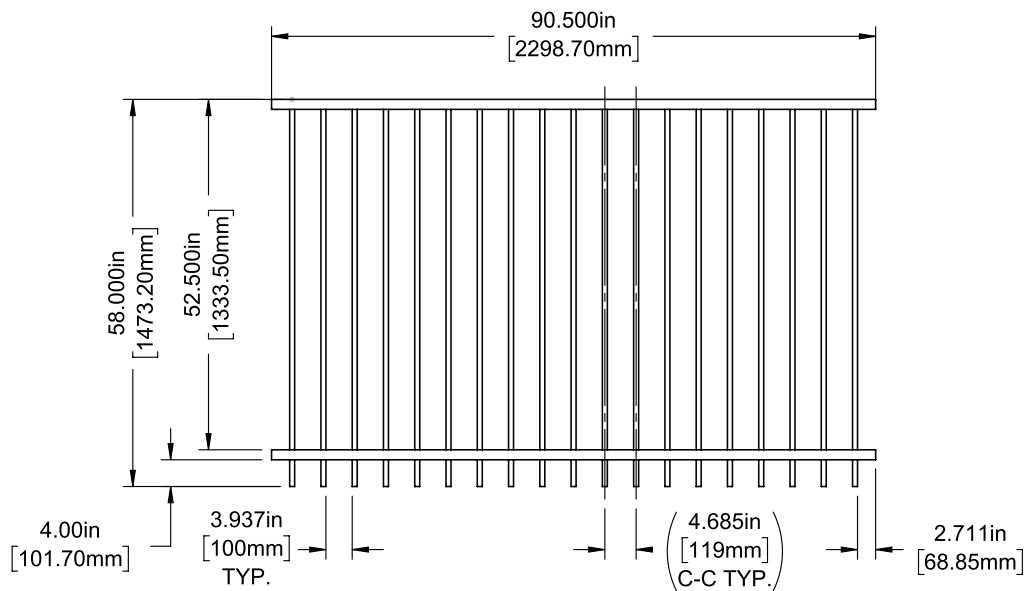

SELECT | 58" X 90½" WESTPORT

FLAT TOP | 2 RAIL | STANDARD BOTTOM | WELDED FACE MOUNT | 1½" X 1½" RAIL

DESCRIPTION	BLACK	
	QTY	SKU
58" x 90½" Westport Flat Top 2 Rail Panel (4" Extended Bottom) (58"H)		73046699
58" x 46½" Westport Flat Top 2 Rail Straight Gate		73046701
58" x 58½" Westport Flat Top 2 Rail Straight Gate		73046702

Posts listed on last page.

FENCE PANEL

4' STRAIGHT WALK GATE

5' STRAIGHT WALK GATE

RAIL PROFILE

1½" X 1½"

PICKETS

¾" X ¾"