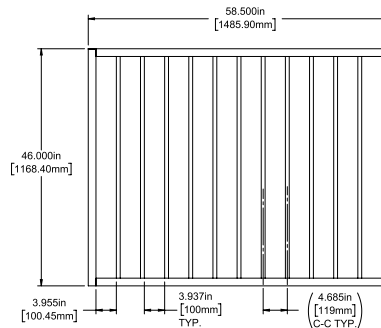

Posts listed on last page.

FENCE PANEL

4' STRAIGHT WALK GATE

5' STRAIGHT WALK GATE

RAIL PROFILE

1½" X 1½"

PICKETS

¾" X ¾"