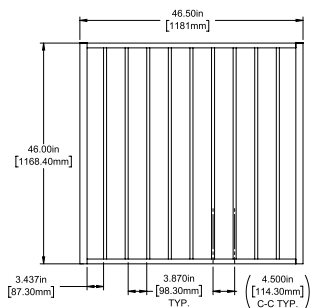

4' STRAIGHT WALK GATE