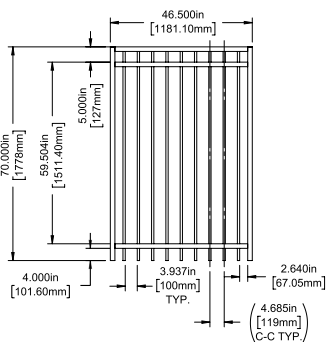

4' STRAIGHT WALK GATE