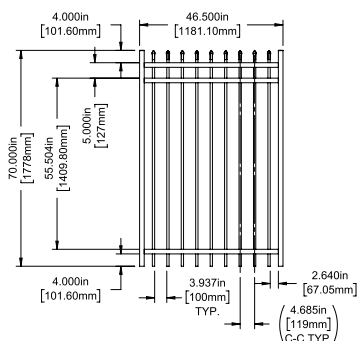

4' STRAIGHT WALK GATE