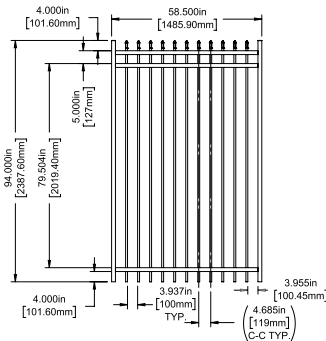

Posts listed on last page.

FENCE PANEL

4' STRAIGHT WALK GATE

5' STRAIGHT WALK GATE

RAIL PROFILE

1½" X 1½"

PICKETS

¾" X ¾"