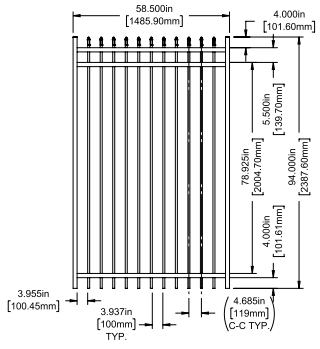

SELECT | 94" X 90½" ROCKFORD

PICKET TOP | 3 RAIL | STANDARD BOTTOM | 1⅞" X 1⅜" RAIL

DESCRIPTION	BLACK	
	QTY	SKU
94" x 90½" Rockford Picket Top 3 Rail Panel (4" Extended Bottom) (94"H)		73046332
94" x 46½" Rockford Picket Top 3 Rail Straight Gate		73045116
94" x 58½" Rockford Picket Top 3 Rail Straight Gate		73045117

Posts listed on last page.

FENCE PANEL

4' STRAIGHT WALK GATE

5' STRAIGHT WALK GATE

RAIL PROFILE

1⅞" X 1⅜"

PICKETS

¾" X ¾"

STANDARD | 46" X 90½" ROCKFORD

PICKET TOP | 3 RAIL | STANDARD BOTTOM | 1⅜" X 1⅝" RAIL

DESCRIPTION	BLACK	
	QTY	SKU
46" x 90½" Rockford Picket Top 3 Rail Panel (4" Extended Bottom) (46"H)		73045908
46" x 46½" Rockford Picket Top 3 Rail Straight Gate		73045067
46" x 58½" Rockford Picket Top 3 Rail Straight Gate		73045068