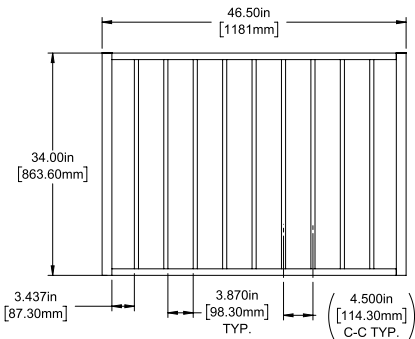

4' STRAIGHT WALK GATE