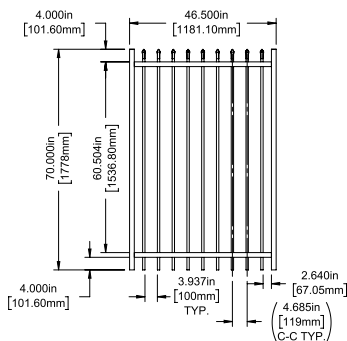

4' STRAIGHT WALK GATE