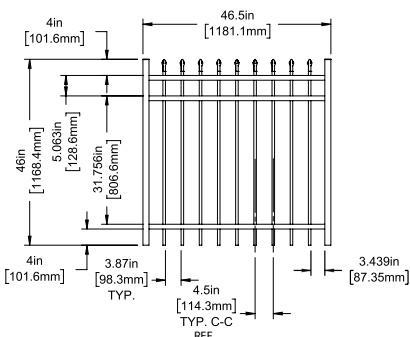

4' STRAIGHT WALK GATE