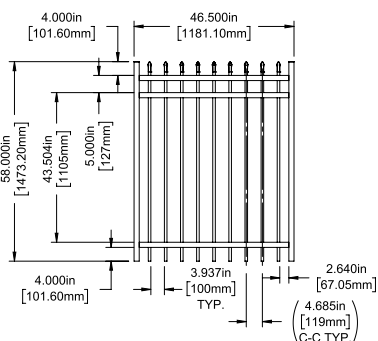

4' STRAIGHT WALK GATE