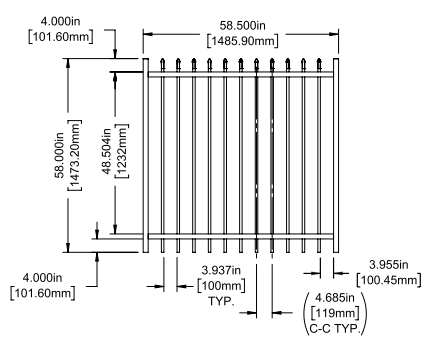

Posts listed on last page.

FENCE PANEL

4' STRAIGHT WALK GATE

5' STRAIGHT WALK GATE

RAIL PROFILE

1½" X 1½"

PICKETS

¾" X ¾"