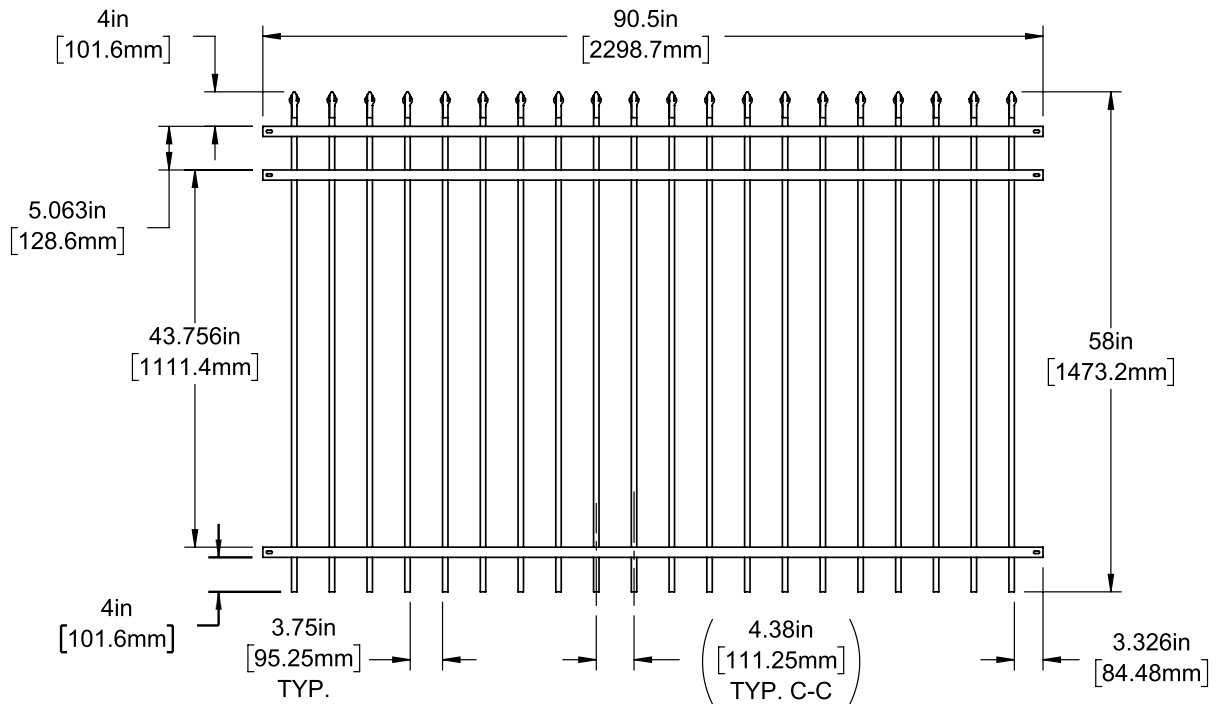

STANDARD | 58" X 90½" ROCKFORD

PICKET TOP | 3 RAIL | STANDARD BOTTOM | 1⅜" X 1⅝" RAIL

DESCRIPTION	BLACK	
	QTY	SKU
58" x 90½" Rockford Picket Top 3 Rail Panel (4" Extended Bottom) (58"H)		73045969
58" x 46½" Rockford Picket Top 3 Rail Straight Gate		73045076
58" x 58½" Rockford Picket Top 3 Rail Straight Gate		73045077

Posts listed on last page.

FENCE PANEL