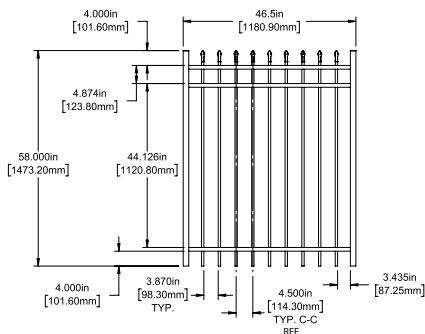

4' STRAIGHT WALK GATE