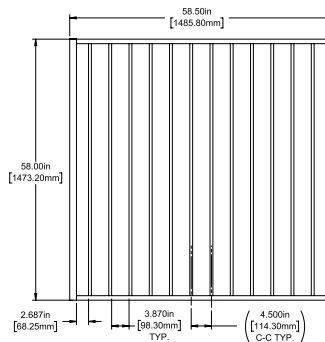

Posts listed on last page.

FENCE PANEL

4' STRAIGHT WALK GATE

5' STRAIGHT WALK GATE

RAIL PROFILE

1" X 1"

PICKETS

5/8" X 5/8"