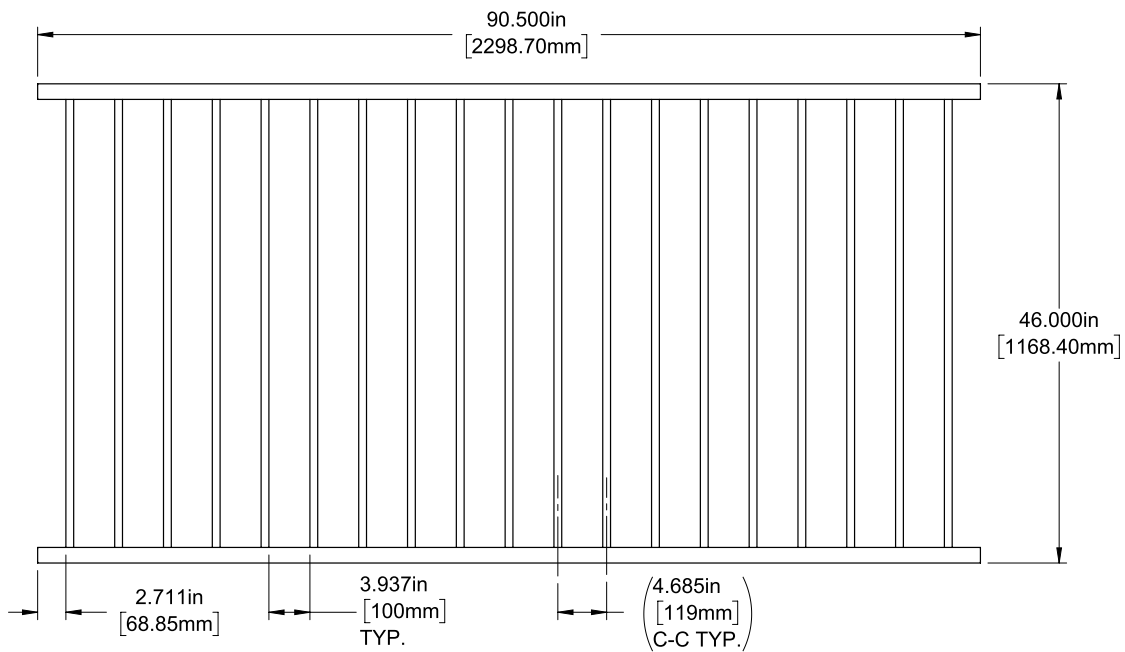

SELECT | 46" X 90½" WESTPORT

FLAT TOP | 2 RAIL | STANDARD BOTTOM | WELDED INLINE | 1½" X 1½" RAIL

DESCRIPTION	BLACK	
	QTY	SKU
46" x 90½" Westport Flat Top 2 Rail Panel (46"H)		73046428
46" x 46½" Westport Flat Top 2 Rail Straight Gate		73046432
46" x 58½" Westport Flat Top 2 Rail Straight Gate		73046433

Posts listed on last page.

FENCE PANEL