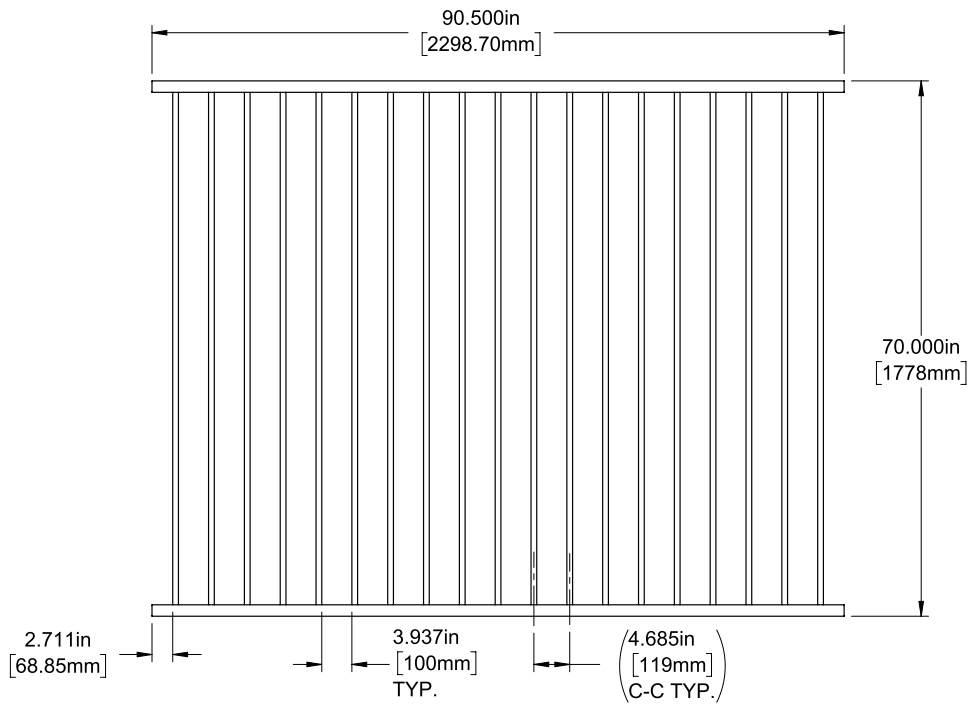

SELECT | 70" X 90½" WESTPORT

FLAT TOP | 2 RAIL | FLUSH BOTTOM | WELDED INLINE | 1½" X 1½" RAIL

DESCRIPTION	BLACK	
	QTY	SKU
70" x 90½" Westport Flat Top 2 Rail Panel (70"H)		73046440
70" x 46½" Westport Flat Top 2 Rail Straight Gate		73044418
70" x 58½" Westport Flat Top 2 Rail Straight Gate		73046444

Posts listed on last page.

FENCE PANEL