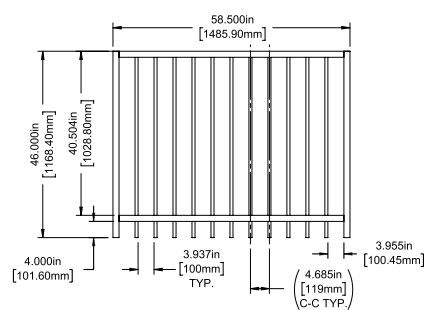

Posts listed on last page.

FENCE PANEL

4' STRAIGHT WALK GATE

5' STRAIGHT WALK GATE

RAIL PROFILE

1½" X 1½"

PICKETS

¾" X ¾"