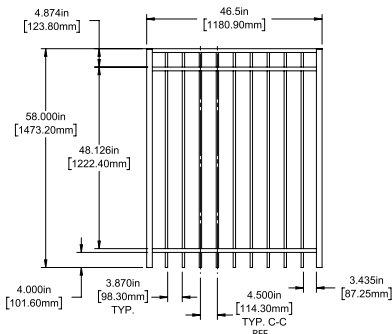

Posts listed on last page.

FENCE PANEL

4' STRAIGHT WALK GATE

5' STRAIGHT WALK GATE

RAIL PROFILE

1" X 1"
PICKETS

5/8" X 5/8"

STANDARD | 70" X 90½" WESTPORT