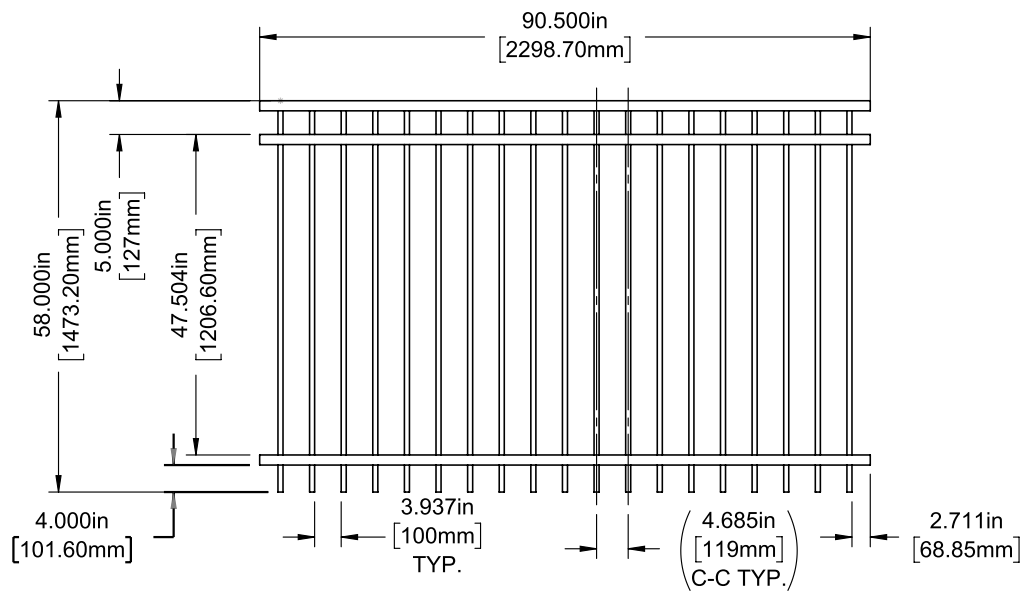

SELECT | 58" X 90½" WESTPORT

FLAT TOP | 3 RAIL | STANDARD BOTTOM | WELDED FACE MOUNT | 1½" X 1½" RAIL

DESCRIPTION	BLACK	
	QTY	SKU
58" x 90½" Westport Flat Top 3 Rail Panel (4" Extended Bottom) (58")		73046731
58" x 46½" Westport Flat Top 3 Rail Straight Gate		73046733
58" x 58½" Westport Flat Top 3 Rail Straight Gate		73046734

Posts listed on last page.

FENCE PANEL