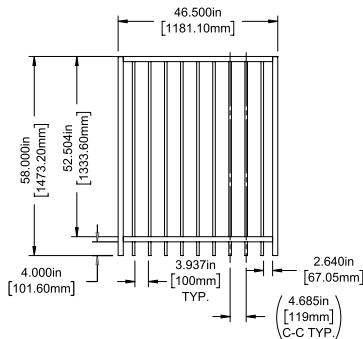

Posts listed on last page.

FENCE PANEL

4' STRAIGHT WALK GATE

5' STRAIGHT WALK GATE

RAIL PROFILE

1½" X 1½"

PICKETS

¾" X ¾"