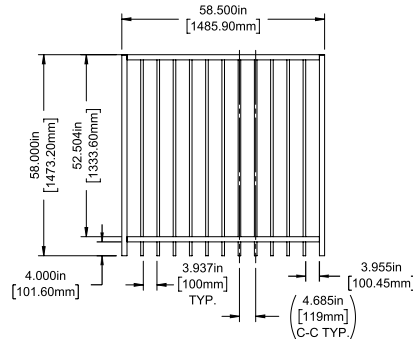

Posts listed on last page.

FENCE PANEL

4' STRAIGHT WALK GATE

5' STRAIGHT WALK GATE

RAIL PROFILE

1½" X 1½"

PICKETS

¾" X ¾"