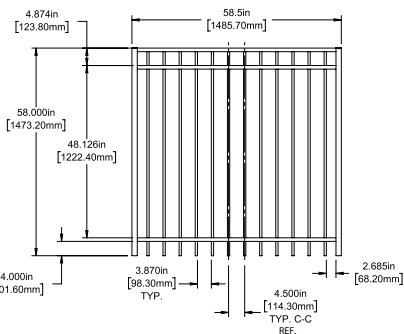

Posts listed on last page.

FENCE PANEL

4' STRAIGHT WALK GATE

5' STRAIGHT WALK GATE

RAIL PROFILE

1" X 1"
PICKETS

5/8" X 5/8"

STANDARD | 70" X 90½" WESTPORT