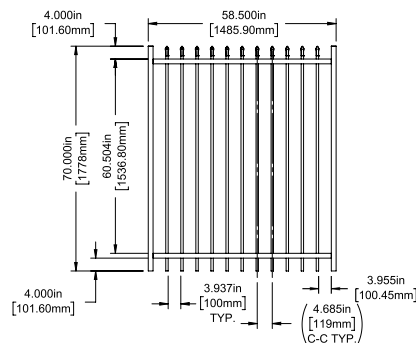

Posts listed on last page.

FENCE PANEL

4' STRAIGHT WALK GATE

5' STRAIGHT WALK GATE

RAIL PROFILE

1½" X 1½"

PICKETS

¾" X ¾"