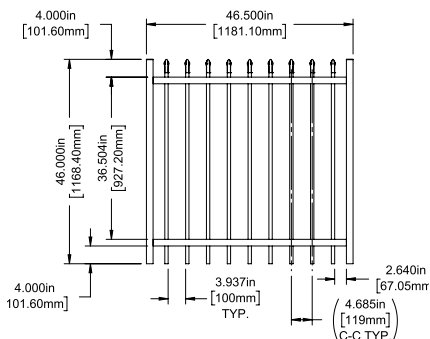

4' STRAIGHT WALK GATE