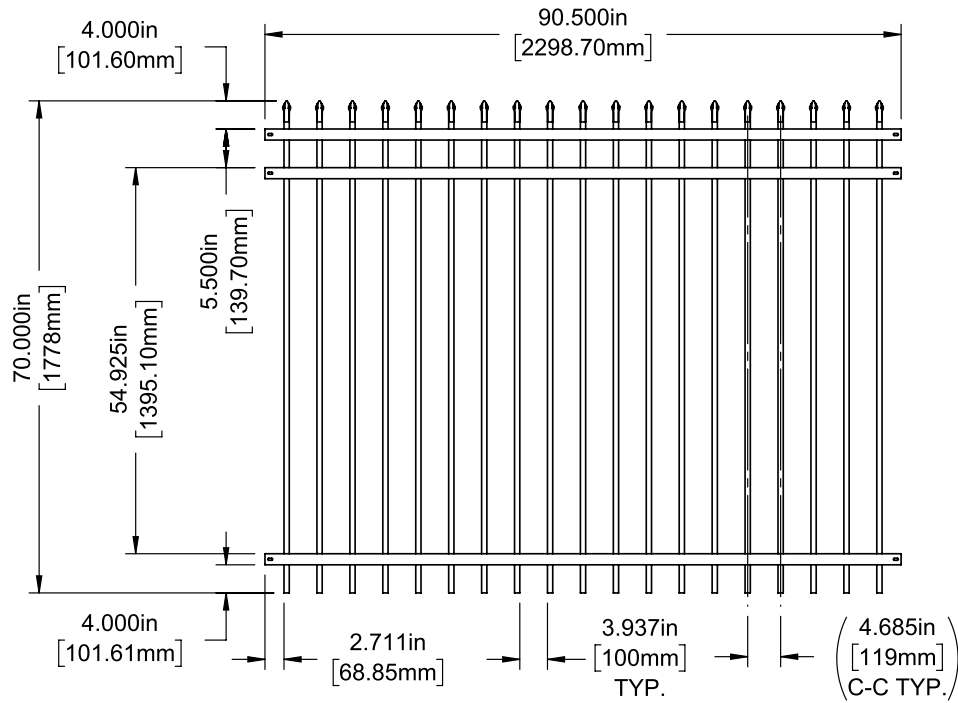

SELECT | 70" X 90½" ROCKFORD

PICKET TOP | 3 RAIL | STANDARD BOTTOM | 1⅞" X 1⅜" RAIL

DESCRIPTION	BLACK	
	QTY	SKU
70" x 90½" Rockford Picket Top 3 Rail Panel (4" Extended Bottom)(70"H)		73046241
70" x 46½" Rockford Picket Top 3 Rail Straight Gate		73045110
70" x 58½" Rockford Picket Top 3 Rail Straight Gate		73045111

Posts listed on last page.

FENCE PANEL

4' STRAIGHT WALK GATE

5' STRAIGHT WALK GATE

RAIL PROFILE

1⅞" X 1⅜"

PICKETS

¾" X ¾"