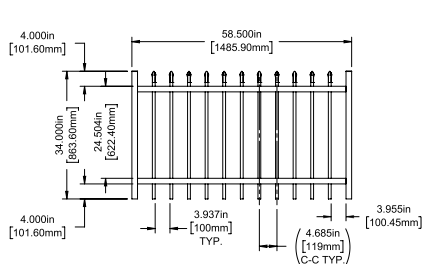

Posts listed on last page.

FENCE PANEL

4' STRAIGHT WALK GATE

5' STRAIGHT WALK GATE

RAIL PROFILE

1½" X 1½"

PICKETS

¾" X ¾"