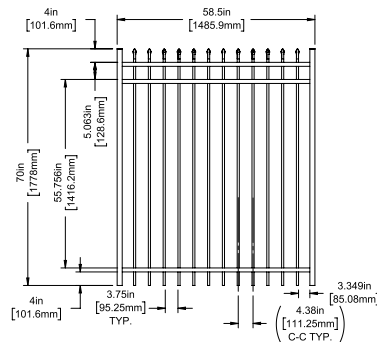

STANDARD | 70" X 90½" ROCKFORD

PICKET TOP | 3 RAIL | STANDARD BOTTOM | 1⅜" X 1⅝" RAIL

DESCRIPTION	BLACK	
	QTY	SKU
70" x 90½" Rockford Picket Top 3 Rail Panel (4" Extended Bottom)		73046011
70" x 46½" Rockford Picket Top 3 Rail Straight Gate		73045082
70" x 58½" Rockford Picket Top 3 Rail Straight Gate		73045083

Posts listed on last page.

FENCE PANEL

4' STRAIGHT WALK GATE

5' STRAIGHT WALK GATE

RAIL PROFILE

1⅜" X 1⅝"

PICKETS

⅝" X ⅝"