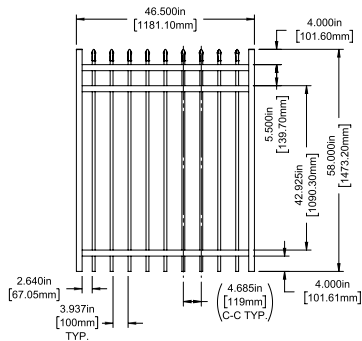

SELECT | 58" X 90½" ROCKFORD

PICKET TOP | 3 RAIL | STANDARD BOTTOM | 1⅞" X 1⅜" RAIL

DESCRIPTION	BLACK	
	QTY	SKU
58" x 90½" Rockford Picket Top 3 Rail Panel (4" Extended Bottom) (58"H)		73046199
58" x 46½" Rockford Picket Top 3 Rail Straight Gate		73045104
58" x 58½" Rockford Picket Top 3 Rail Straight Gate		73045105

Posts listed on last page.

FENCE PANEL

4' STRAIGHT WALK GATE

5' STRAIGHT WALK GATE

RAIL PROFILE

1⅞" X 1⅜"

PICKETS

¾" X ¾"

SELECT | 70" X 90½" ROCKFORD

PICKET TOP | 3 RAIL | STANDARD BOTTOM | 1⅞" X 1⅜" RAIL

DESCRIPTION	BLACK	
	QTY	SKU
70" x 90½" Rockford Picket Top 3 Rail Panel (4" Extended Bottom)(70"H)		73046241
70" x 46½" Rockford Picket Top 3 Rail Straight Gate		73045110
70" x 58½" Rockford Picket Top 3 Rail Straight Gate		73045111