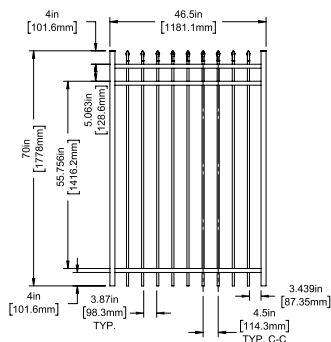

STANDARD | 70" X 90½" ROCKFORD

PICKET TOP | 3 RAIL | STANDARD BOTTOM | 1⅜" X 1⅝" RAIL

DESCRIPTION	BLACK	
	QTY	SKU
70" x 90½" Rockford Picket Top 3 Rail Panel (4" Extended Bottom)		73046011
70" x 46½" Rockford Picket Top 3 Rail Straight Gate		73045082
70" x 58½" Rockford Picket Top 3 Rail Straight Gate		73045083

Posts listed on last page.

FENCE PANEL

4' STRAIGHT WALK GATE

5' STRAIGHT WALK GATE

RAIL PROFILE

1⅜" X 1⅝"

PICKETS

⅝" X ⅝"