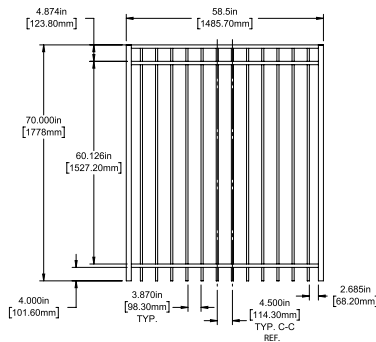

Posts listed on last page.

FENCE PANEL

4' STRAIGHT WALK GATE

5' STRAIGHT WALK GATE

RAIL PROFILE

1" X 1"

PICKETS

5/8" X 5/8"

INNOVATIONS

 SolarGuard®

SIZES

Width:
90½"

Height:
3', 4', 5', 6' and 8'
8' only available in Select

SELECT | STANDARD

Colors

Standard Smooth Solids