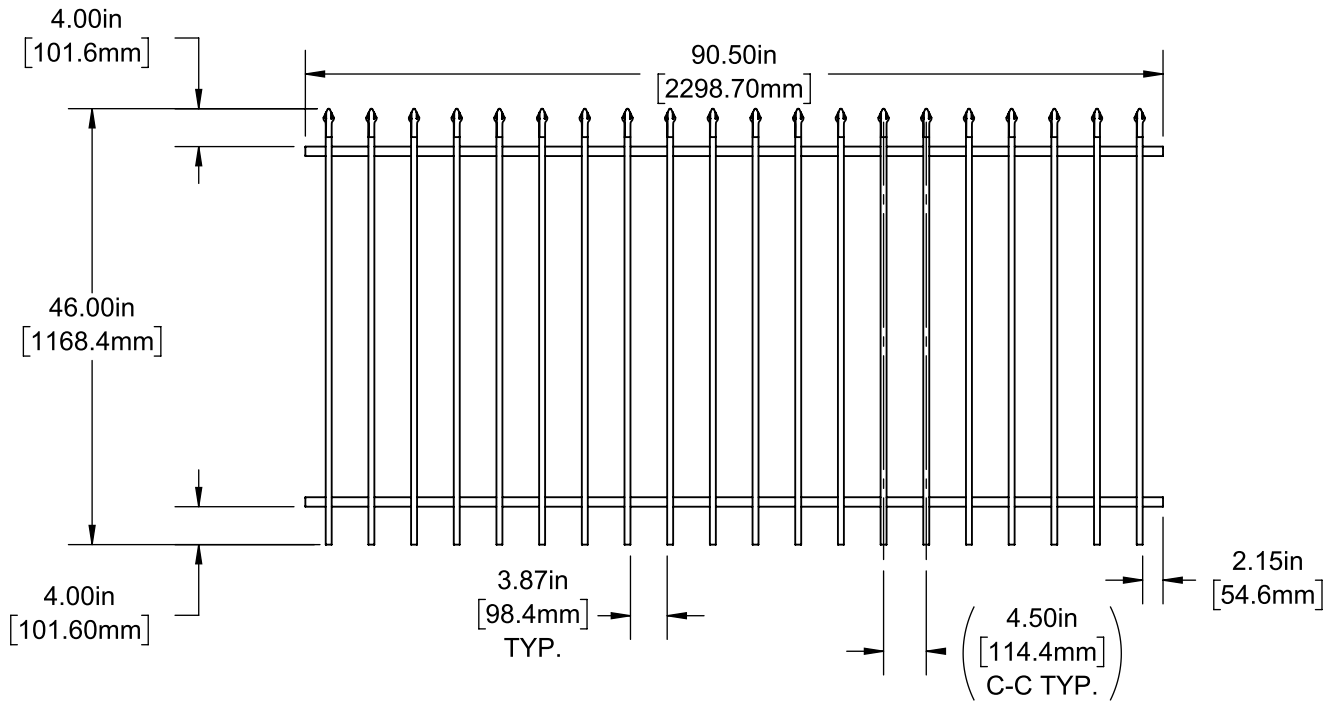

STANDARD | 46" X 90½" ALEXANDRIA

PICKET TOP | 3 RAIL | STANDARD BOTTOM | WELDED FACE MOUNT | 1" X 1" RAIL

DESCRIPTION	BLACK	
	QTY	SKU
46" x 90½" Alexandria Picket Top 2 Rail Panel (4" Extended Bottom)		73046501
46" x 46½" Alexandria Picket Top 2 Rail Straight Gate		73046503
46" x 58½" Alexandria Picket Top 2 Rail Straight Gate		73046504

Posts listed on last page.

FENCE PANEL