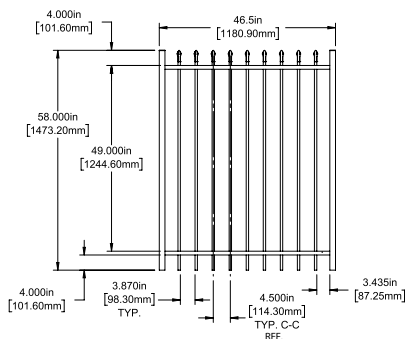

4' STRAIGHT WALK GATE