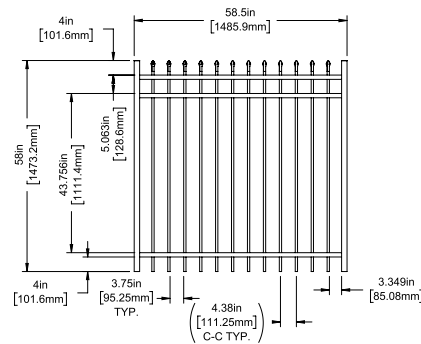

STANDARD | 58" X 90½" ROCKFORD

PICKET TOP | 3 RAIL | STANDARD BOTTOM | 1⅜" X 1⅝" RAIL

DESCRIPTION	BLACK	
	QTY	SKU
58" x 90½" Rockford Picket Top 3 Rail Panel (4" Extended Bottom) (58"H)		73045969
58" x 46½" Rockford Picket Top 3 Rail Straight Gate		73045076
58" x 58½" Rockford Picket Top 3 Rail Straight Gate		73045077

Posts listed on last page.

FENCE PANEL

4' STRAIGHT WALK GATE

5' STRAIGHT WALK GATE

RAIL PROFILE

1⅜" X 1⅝"

PICKETS

⅝" X ⅝"