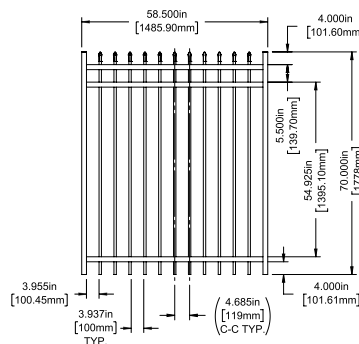

SELECT | 70" X 90½" ROCKFORD

PICKET TOP | 3 RAIL | STANDARD BOTTOM | 1⅞" X 1⅜" RAIL

DESCRIPTION	BLACK	
	QTY	SKU
70" x 90½" Rockford Picket Top 3 Rail Panel (4" Extended Bottom)(70"H)		73046241
70" x 46½" Rockford Picket Top 3 Rail Straight Gate		73045110
70" x 58½" Rockford Picket Top 3 Rail Straight Gate		73045111

Posts listed on last page.

FENCE PANEL

4' STRAIGHT WALK GATE

5' STRAIGHT WALK GATE

RAIL PROFILE

1⅞" X 1⅜"

PICKETS

¾" X ¾"

SELECT | 94" X 90½" ROCKFORD

PICKET TOP | 3 RAIL | STANDARD BOTTOM | 1⅞" X 1⅜" RAIL

DESCRIPTION	BLACK	
	QTY	SKU
94" x 90½" Rockford Picket Top 3 Rail Panel (4" Extended Bottom) (94"H)		73046332
94" x 46½" Rockford Picket Top 3 Rail Straight Gate		73045116
94" x 58½" Rockford Picket Top 3 Rail Straight Gate		73045117