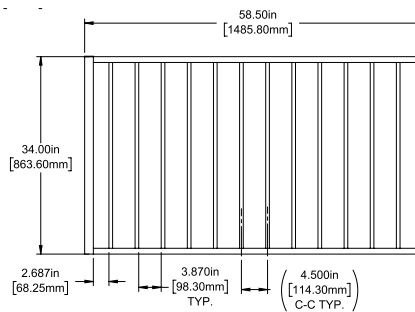

Posts listed on last page.

FENCE PANEL

4' STRAIGHT WALK GATE

5' STRAIGHT WALK GATE

RAIL PROFILE

1" x 1"

PICKETS

5/8" X 5/8"