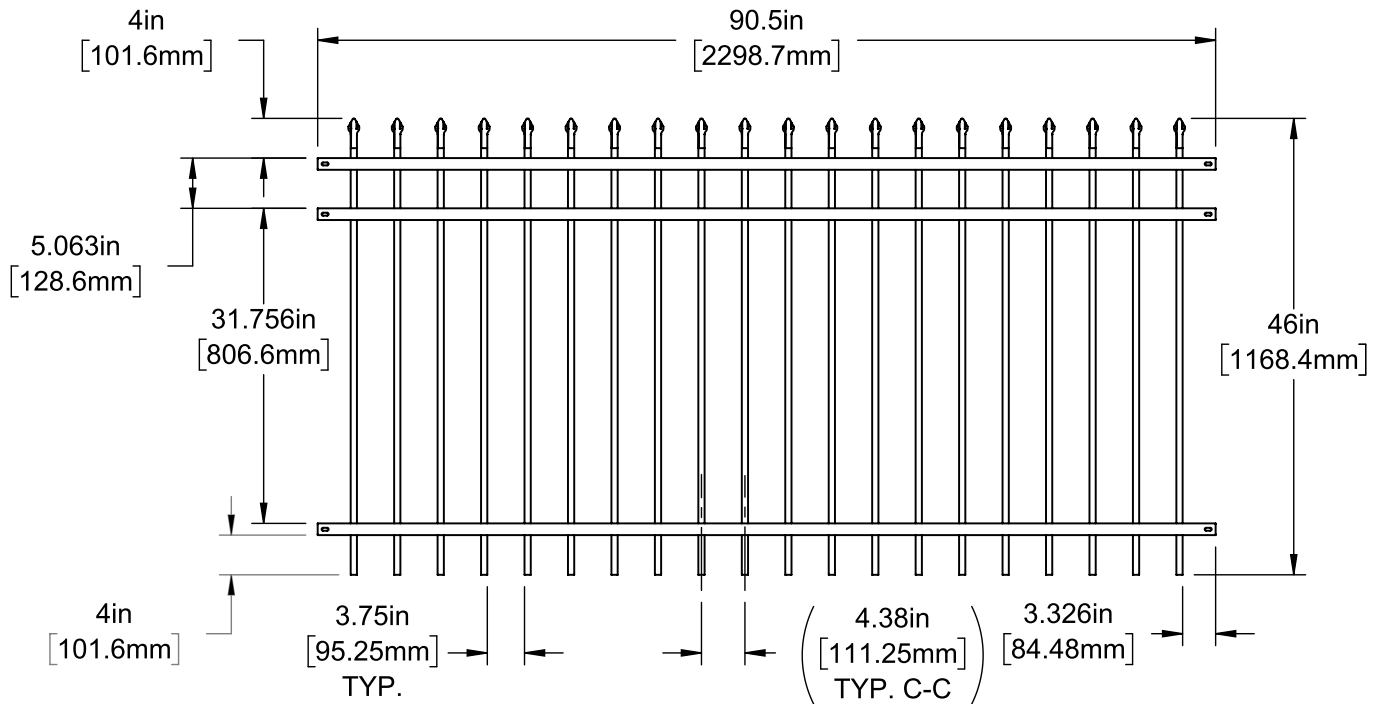

STANDARD | 46" X 90½" ROCKFORD

PICKET TOP | 3 RAIL | STANDARD BOTTOM | 1⅜" X 1⅝" RAIL

DESCRIPTION	BLACK	
	QTY	SKU
46" x 90½" Rockford Picket Top 3 Rail Panel (4" Extended Bottom) (46"H)		73045908
46" x 46½" Rockford Picket Top 3 Rail Straight Gate		73045067
46" x 58½" Rockford Picket Top 3 Rail Straight Gate		73045068

Posts listed on last page.

FENCE PANEL