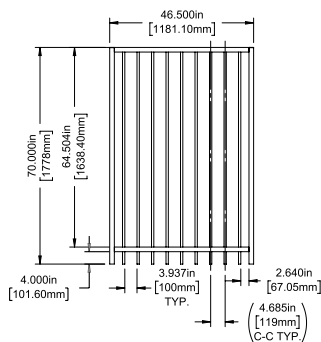

4' STRAIGHT WALK GATE