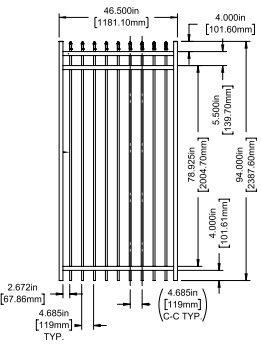

4' STRAIGHT WALK GATE