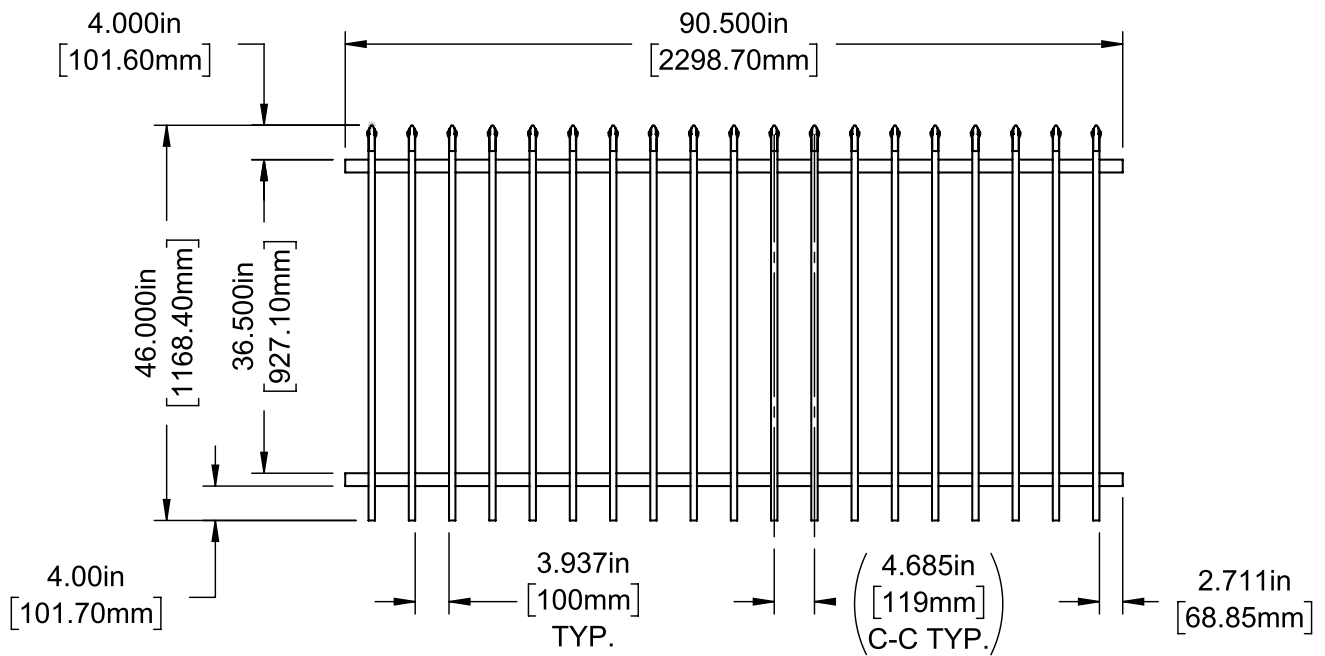

SELECT | 46" X 90½" ALEXANDRIA

PICKET TOP | 3 RAIL | STANDARD BOTTOM | WELDED FACE MOUNT | 1½" X 1½" RAIL

DESCRIPTION	BLACK	
	QTY	SKU
46" x 90½" Alexandria Picket Top 2 Rail Panel (4" Extended Bottom) (46"H)		73046691
46" x 46½" Alexandria Picket Top 2 Rail Straight Gate		73046693
46" x 58½" Alexandria Picket Top 2 Rail Straight Gate		73046694

Posts listed on last page.

FENCE PANEL