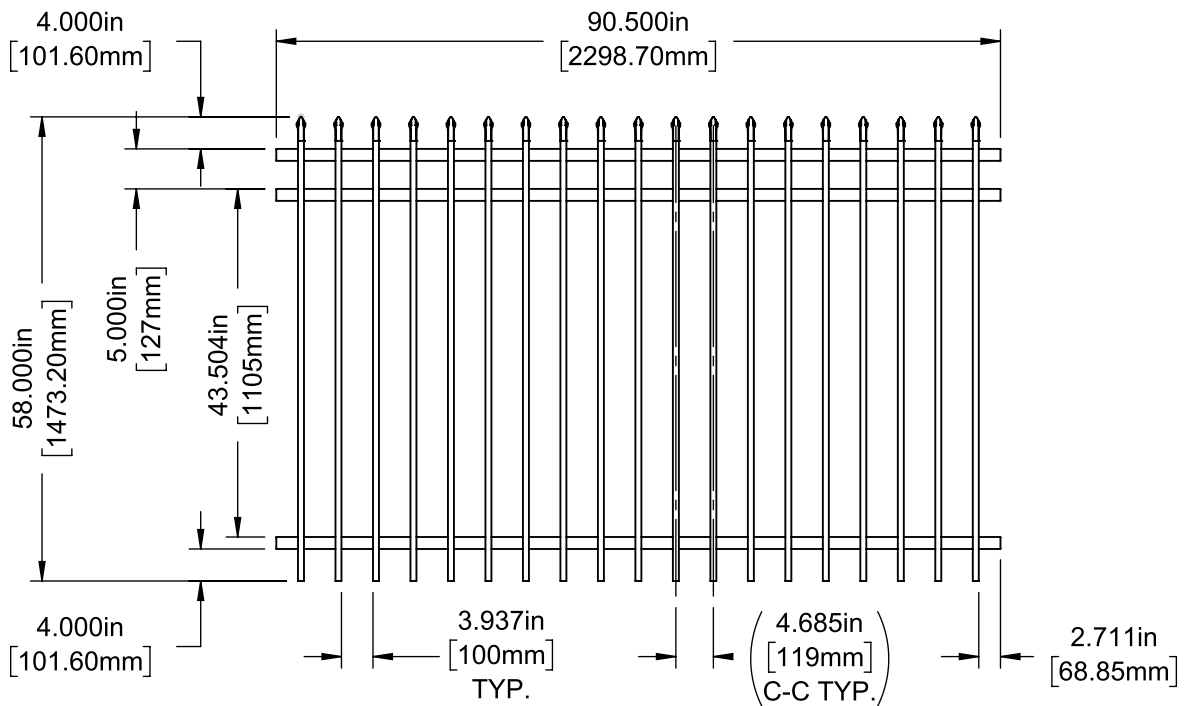

SELECT | 58" X 90½" ALEXANDRIA

PICKET TOP | 3 RAIL | STANDARD BOTTOM | WELDED FACE MOUNT | 1½" X 1½" RAIL

DESCRIPTION	BLACK	
	QTY	SKU
58" x 90½" Alexandria Picket Top 3 Rail Panel (4" Extended Bottom)		73046755
58" x 46½" Alexandria Picket Top 3 Rail Straight Gate		73046757
58" x 58½" Alexandria Picket Top 3 Rail Straight Gate		73046758

Posts listed on last page.

FENCE PANEL