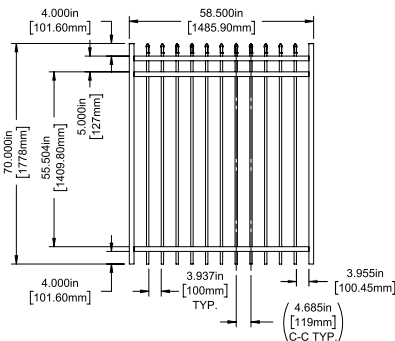

Posts listed on last page.

FENCE PANEL

4' STRAIGHT WALK GATE

5' STRAIGHT WALK GATE

RAIL PROFILE

1½" X 1½"

PICKETS

¾" X ¾"