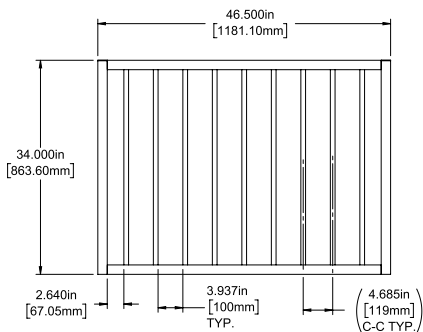

INNOVATIONS

 SolarGuard®

SIZES

WELDED INLINE PICKET

Width:

90½"

*Welded Inline is only available in 2 rail
Flush Bottom*

Height:

See Accessories and Hardware PDF for more information and product offerings.

SELECT | 34" X 90½" WESTPORT

FLAT TOP | 2 RAIL | FLUSH BOTTOM | WELDED INLINE | 1½" X 1½" RAIL

DESCRIPTION	BLACK	
	QTY	SKU
34" x 90½" Westport Flat Top 2 Rail Panel (34"H)		73046422
34" x 46½" Westport Flat Top 2 Rail Straight Gate		73046426
34" x 58½" Westport Flat Top 2 Rail Straight Gate		73046427

Posts listed on last page.

FENCE PANEL

4' STRAIGHT WALK GATE

5' STRAIGHT WALK GATE

RAIL PROFILE

1½" X 1½"

PICKETS

¾" X ¾"