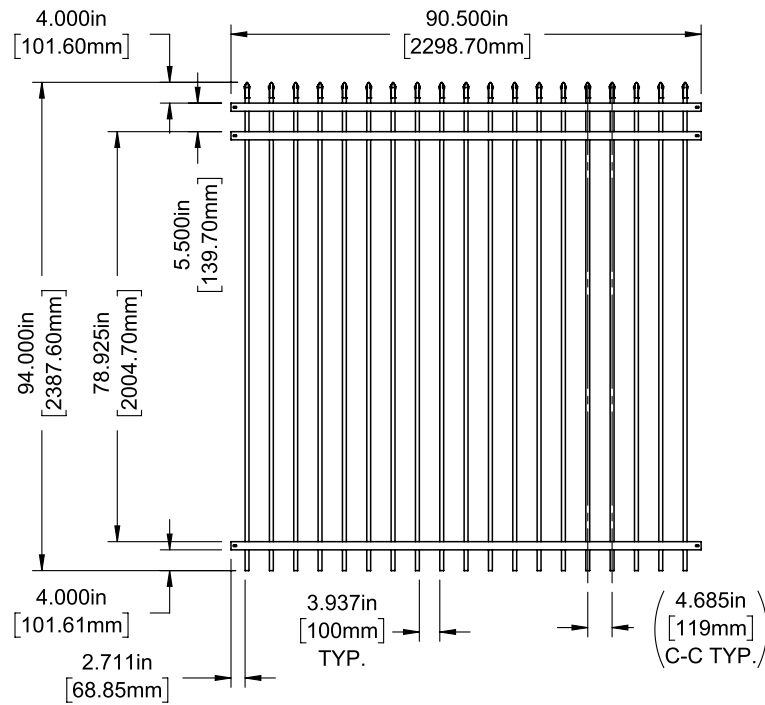

SELECT | 94" X 90½" ROCKFORD

PICKET TOP | 3 RAIL | STANDARD BOTTOM | 1⅞" X 1⅜" RAIL

DESCRIPTION	BLACK	
	QTY	SKU
94" x 90½" Rockford Picket Top 3 Rail Panel (4" Extended Bottom) (94"H)		73046332
94" x 46½" Rockford Picket Top 3 Rail Straight Gate		73045116
94" x 58½" Rockford Picket Top 3 Rail Straight Gate		73045117

Posts listed on last page.

FENCE PANEL