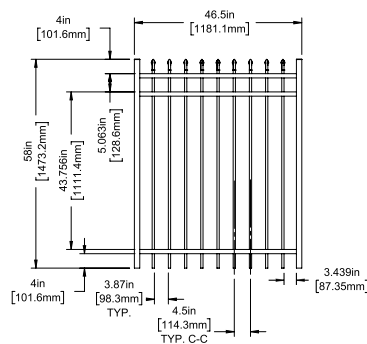

4' STRAIGHT WALK GATE