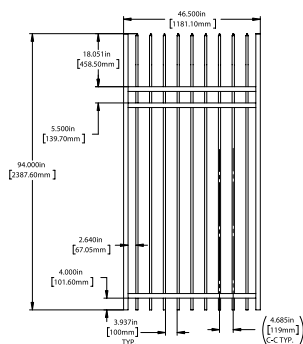

4' STRAIGHT WALK GATE