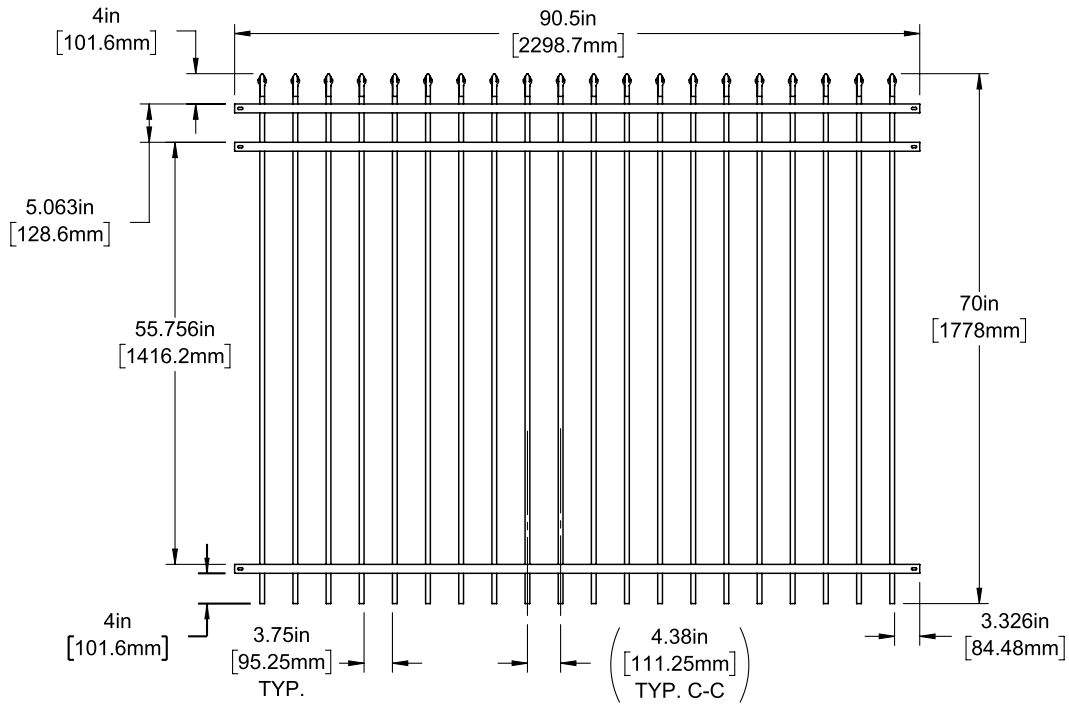

STANDARD | 70" X 90½" ROCKFORD

PICKET TOP | 3 RAIL | STANDARD BOTTOM | 1⅜" X 1⅝" RAIL

DESCRIPTION	BLACK	
	QTY	SKU
70" x 90½" Rockford Picket Top 3 Rail Panel (4" Extended Bottom)		73046011
70" x 46½" Rockford Picket Top 3 Rail Straight Gate		73045082
70" x 58½" Rockford Picket Top 3 Rail Straight Gate		73045083

Posts listed on last page.

FENCE PANEL

4' STRAIGHT WALK GATE

5' STRAIGHT WALK GATE

RAIL PROFILE

1⅜" X 1⅝"

PICKETS

⅝" X ⅝"