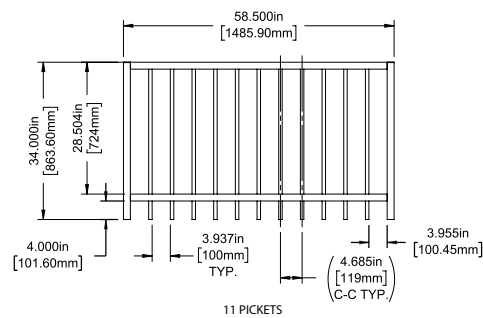

Posts listed on last page.

FENCE PANEL

4' STRAIGHT WALK GATE

5' STRAIGHT WALK GATE

RAIL PROFILE

1½" X 1½"

PICKETS

¾" X ¾"