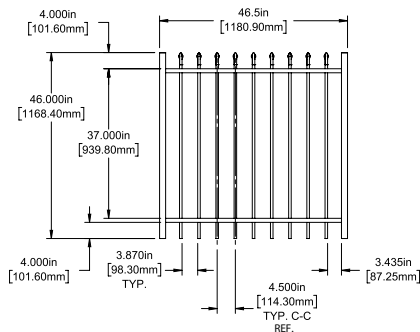

4' STRAIGHT WALK GATE