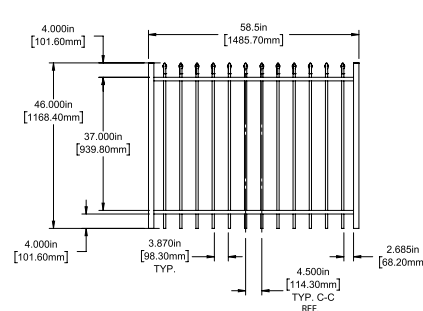

Posts listed on last page.

FENCE PANEL

4' STRAIGHT WALK GATE

5' STRAIGHT WALK GATE

RAIL PROFILE

1" x 1"

PICKETS

5/8" x 5/8"