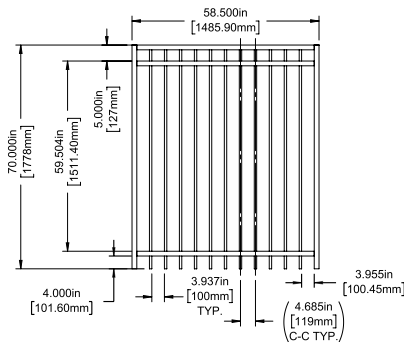

Posts listed on last page.

FENCE PANEL

4' STRAIGHT WALK GATE

5' STRAIGHT WALK GATE

RAIL PROFILE

1½" X 1½"

PICKETS

¾" X ¾"