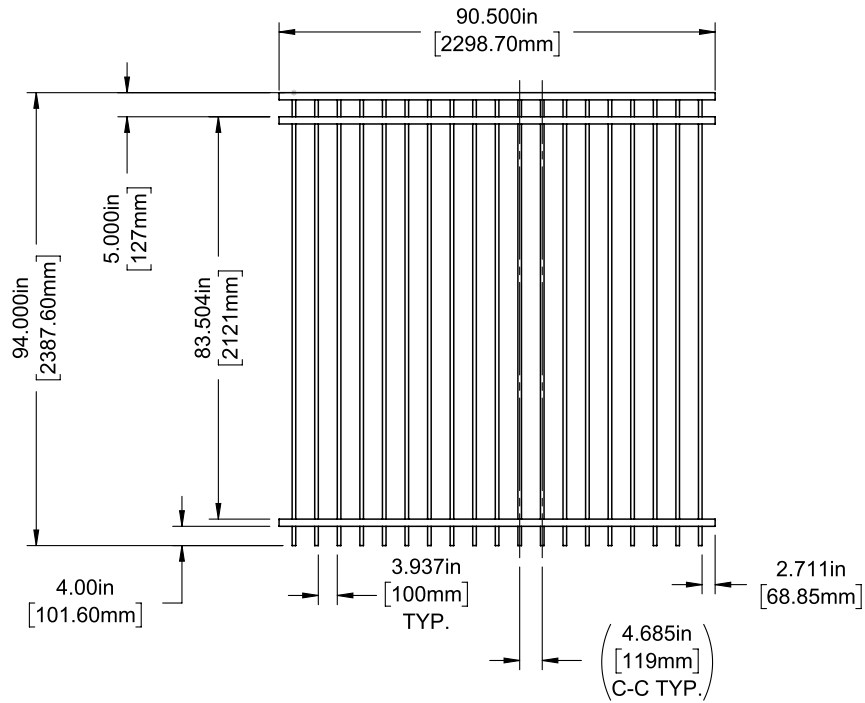

SELECT | 94" X 90½" WESTPORT

FLAT TOP | 3 RAIL | STANDARD BOTTOM | WELDED FACE MOUNT | 1½" X 1½" RAIL

DESCRIPTION	BLACK	
	QTY	SKU
94" x 90½" Westport Flat Top 3 Rail Panel (4" Extended Bottom) (94"H)		73046827
94" x 46½" Westport Flat Top 3 Rail Straight Gate		73046829
94" x 58½" Westport Flat Top 3 Rail Straight Gate		73046830

Posts listed on last page.

FENCE PANEL