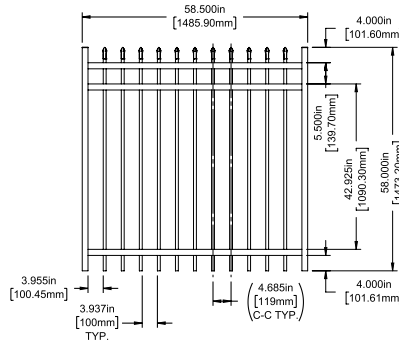

SELECT | 58" X 90½" ROCKFORD

PICKET TOP | 3 RAIL | STANDARD BOTTOM | 1⅞" X 1⅜" RAIL

DESCRIPTION	BLACK	
	QTY	SKU
58" x 90½" Rockford Picket Top 3 Rail Panel (4" Extended Bottom) (58"H)		73046199
58" x 46½" Rockford Picket Top 3 Rail Straight Gate		73045104
58" x 58½" Rockford Picket Top 3 Rail Straight Gate		73045105

Posts listed on last page.

FENCE PANEL

4' STRAIGHT WALK GATE

5' STRAIGHT WALK GATE

RAIL PROFILE

1⅞" X 1⅜"

PICKETS

¾" X ¾"

SELECT | 70" X 90½" ROCKFORD

PICKET TOP | 3 RAIL | STANDARD BOTTOM | 1⅞" X 1⅜" RAIL

DESCRIPTION	BLACK	
	QTY	SKU
70" x 90½" Rockford Picket Top 3 Rail Panel (4" Extended Bottom)(70"H)		73046241
70" x 46½" Rockford Picket Top 3 Rail Straight Gate		73045110
70" x 58½" Rockford Picket Top 3 Rail Straight Gate		73045111