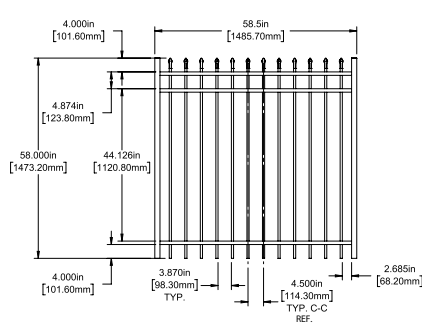

Posts listed on last page.

FENCE PANEL

4' STRAIGHT WALK GATE

5' STRAIGHT WALK GATE

RAIL PROFILE

1" X 1"

PICKETS

5/8" X 5/8"