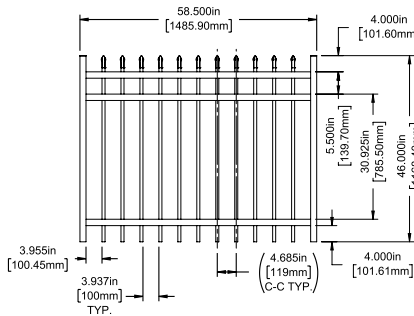

DESCRIPTION	BLACK	
	QTY	SKU
46" x 90½" Rockford Picket Top 3 Rail Panel (4" Extended Bottom) (46"H)		73046135
46" x 46½" Rockford Picket Top 3 Rail Straight Gate		73045091
46" x 58½" Rockford Picket Top 3 Rail Straight Gate		73045092

Posts listed on last page.

FENCE PANEL

4' STRAIGHT WALK GATE

5' STRAIGHT WALK GATE

RAIL PROFILE

1¼" X 1⅜"

PICKETS

¾" X ¾"

SELECT | 58" X 90½" ROCKFORD

PICKET TOP | 3 RAIL | STANDARD BOTTOM | 1⅞" X 1⅜" RAIL

DESCRIPTION	BLACK	
	QTY	SKU
58" x 90½" Rockford Picket Top 3 Rail Panel (4" Extended Bottom) (58"H)		73046199
58" x 46½" Rockford Picket Top 3 Rail Straight Gate		73045104
58" x 58½" Rockford Picket Top 3 Rail Straight Gate		73045105