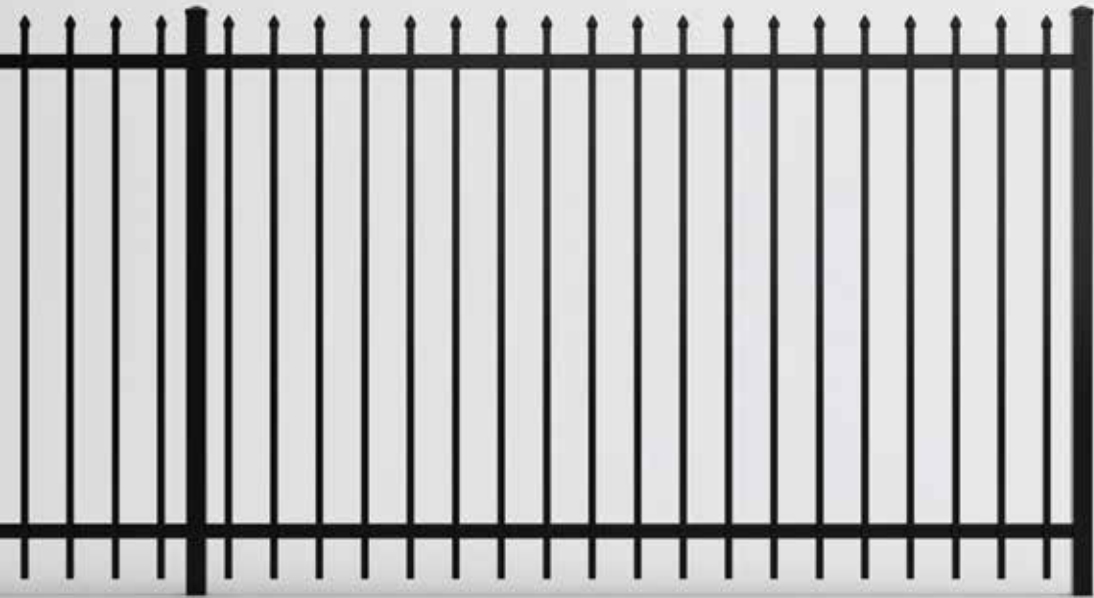

STEEL | WELDED

PICKET TOP

ALEXANDRIA

Extend your family's peace of mind as far as the eye can see with a timeless steel profile made even grander by customizable rails and up to a 94" commercial-grade height. The fence is a great solution for securing both level and sloping grades and features a superior powder coat finish to shield against weather and abrasion.