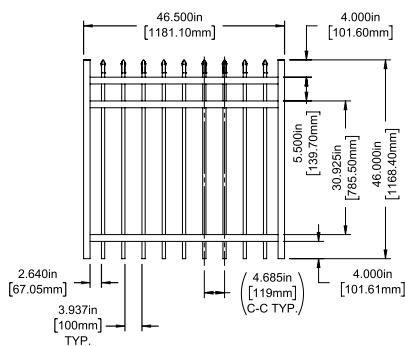

4' STRAIGHT WALK GATE