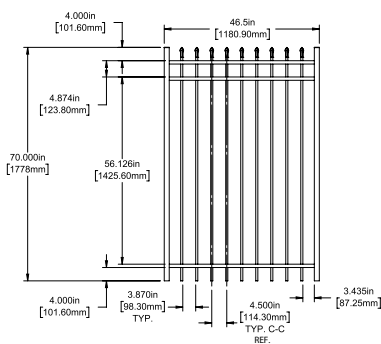

4' STRAIGHT WALK GATE