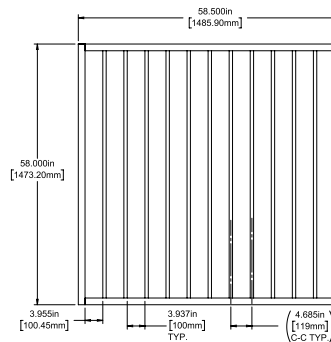

SELECT | 58" X 90½" WESTPORT

FLAT TOP | 2 RAIL | STANDARD BOTTOM | WELDED INLINE | ½" X ½" RAIL

DESCRIPTION	BLACK	
	QTY	SKU
58" x 90½" Westport Flat Top 2 Rail Panel (58"H) (58"H)		73046434
58" x 46½" Westport Flat Top 2 Rail Straight Gate		73046438
58" x 58½" Westport Flat Top 2 Rail Straight Gate		73046439

Posts listed on last page.

FENCE PANEL

4' STRAIGHT WALK GATE

5' STRAIGHT WALK GATE

RAIL PROFILE

½" X ½"

PICKETS

¾" X ¾"