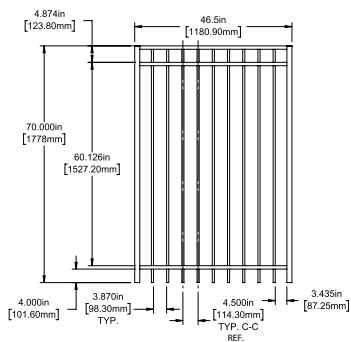

Posts listed on last page.

FENCE PANEL

4' STRAIGHT WALK GATE

5' STRAIGHT WALK GATE

RAIL PROFILE

1" X 1"

PICKETS

5/8" X 5/8"

STANDARD | 70" X 90½" WESTPORT

FLAT TOP | 3 RAIL | STANDARD BOTTOM | WELDED FACE MOUNT | 1" X 1" RAIL

DESCRIPTION	BLACK	
	QTY	SKU
70" x 90½" Westport Flat Top 3 Rail Panel (4" Extended Bottom) (70"H)		73046603
70" x 46½" Westport Flat Top 3 Rail Straight Gate		73046605
70" x 58½" Westport Flat Top 3 Rail Straight Gate		73046606

INNOVATIONS

 SolarGuard®

SIZES

Width:
90½"

Height:
3', 4', 5', 6' and 8'
8' only available in Select

SELECT | STANDARD

Colors

Standard Smooth Solids