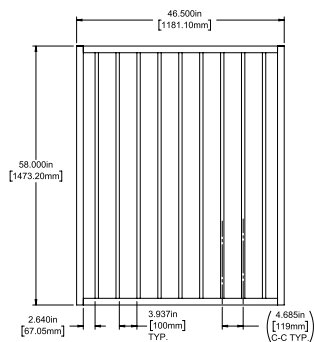

Posts listed on last page.

FENCE PANEL

4' STRAIGHT WALK GATE

5' STRAIGHT WALK GATE

RAIL PROFILE

1½" X 1½"

PICKETS

¾" X ¾"

SELECT | 58" X 90½" WESTPORT

FLAT TOP | 2 RAIL | STANDARD BOTTOM | WELDED INLINE | ½" X ½" RAIL

DESCRIPTION	BLACK	
	QTY	SKU
58" x 90½" Westport Flat Top 2 Rail Panel (58"H) (58"H)		73046434
58" x 46½" Westport Flat Top 2 Rail Straight Gate		73046438
58" x 58½" Westport Flat Top 2 Rail Straight Gate		73046439

Posts listed on last page.

FENCE PANEL

4' STRAIGHT WALK GATE

5' STRAIGHT WALK GATE

RAIL PROFILE

½" X ½"

PICKETS

¾" X ¾"