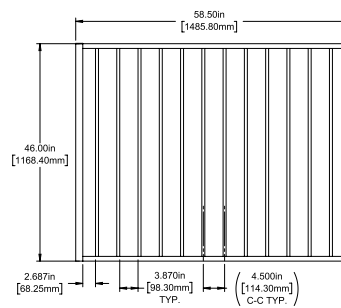

Posts listed on last page.

FENCE PANEL

4' STRAIGHT WALK GATE

5' STRAIGHT WALK GATE

RAIL PROFILE

1" X 1"

PICKETS

5/8" X 5/8"