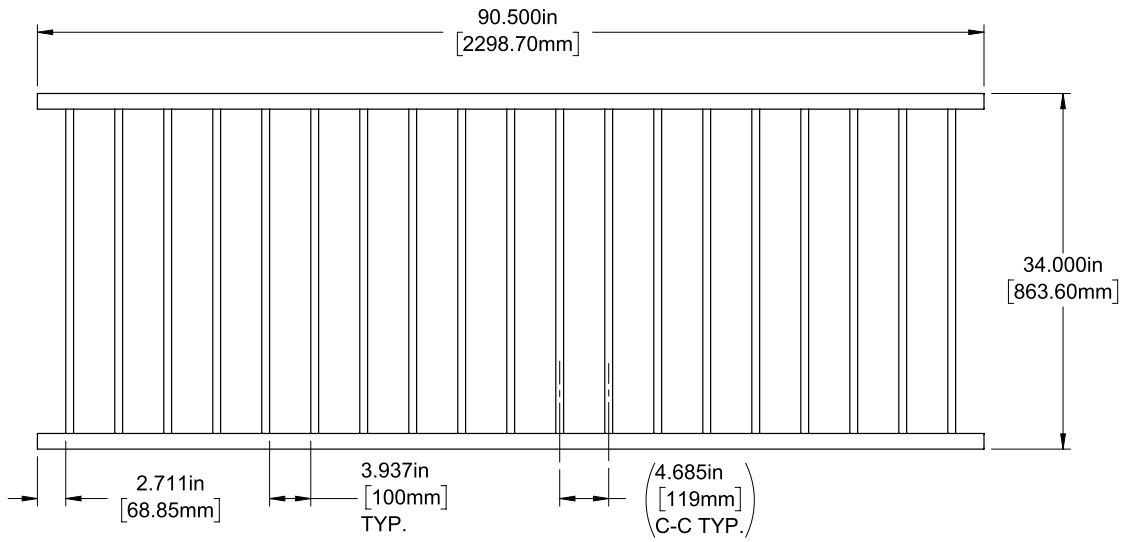

SELECT | 34" X 90½" WESTPORT

FLAT TOP | 2 RAIL | FLUSH BOTTOM | WELDED INLINE | 1½" X 1½" RAIL

DESCRIPTION	BLACK	
	QTY	SKU
34" x 90½" Westport Flat Top 2 Rail Panel (34"H)		73046422
34" x 46½" Westport Flat Top 2 Rail Straight Gate		73046426
34" x 58½" Westport Flat Top 2 Rail Straight Gate		73046427

Posts listed on last page.

FENCE PANEL