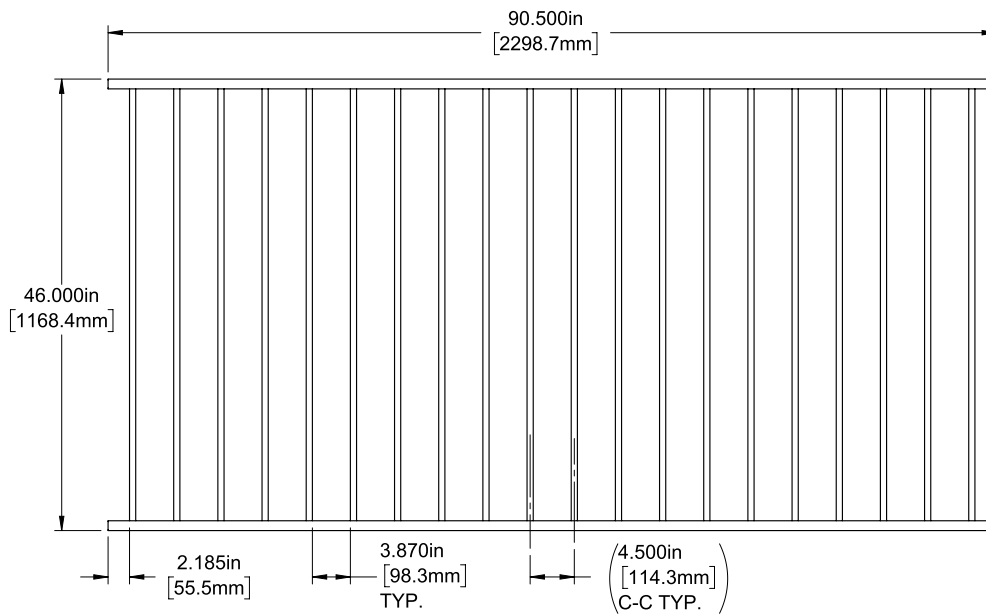

STANDARD | 46" X 90½" WESTPORT

FLAT TOP | 3 RAIL | FLUSH BOTTOM | WELDED INLINE | 1" X 1" RAIL

DESCRIPTION	BLACK	
	QTY	SKU
46" x 90½" Westport Flat Top 2 Rail Panel (70"H)		73046404
46" x 46½" Westport Flat Top 2 Rail Straight Gate		73046408
46" x 58½" Westport Flat Top 2 Rail Straight Gate		73046409

Posts listed on last page.

FENCE PANEL