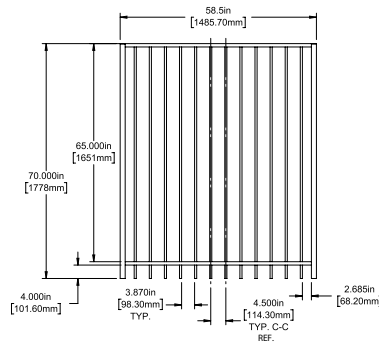

Posts listed on last page.

FENCE PANEL

4' STRAIGHT WALK GATE

5' STRAIGHT WALK GATE

RAIL PROFILE

1" X 1"

PICKETS

5/8" X 5/8"