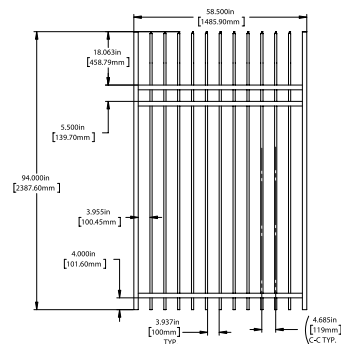

Posts listed on last page.

FENCE PANEL

4' STRAIGHT WALK GATE

5' STRAIGHT WALK GATE

RAIL PROFILE

1⅞" X 1⅜"

PICKETS

¾" X ¾"