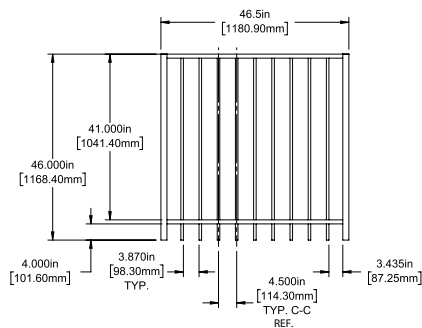

4' STRAIGHT WALK GATE