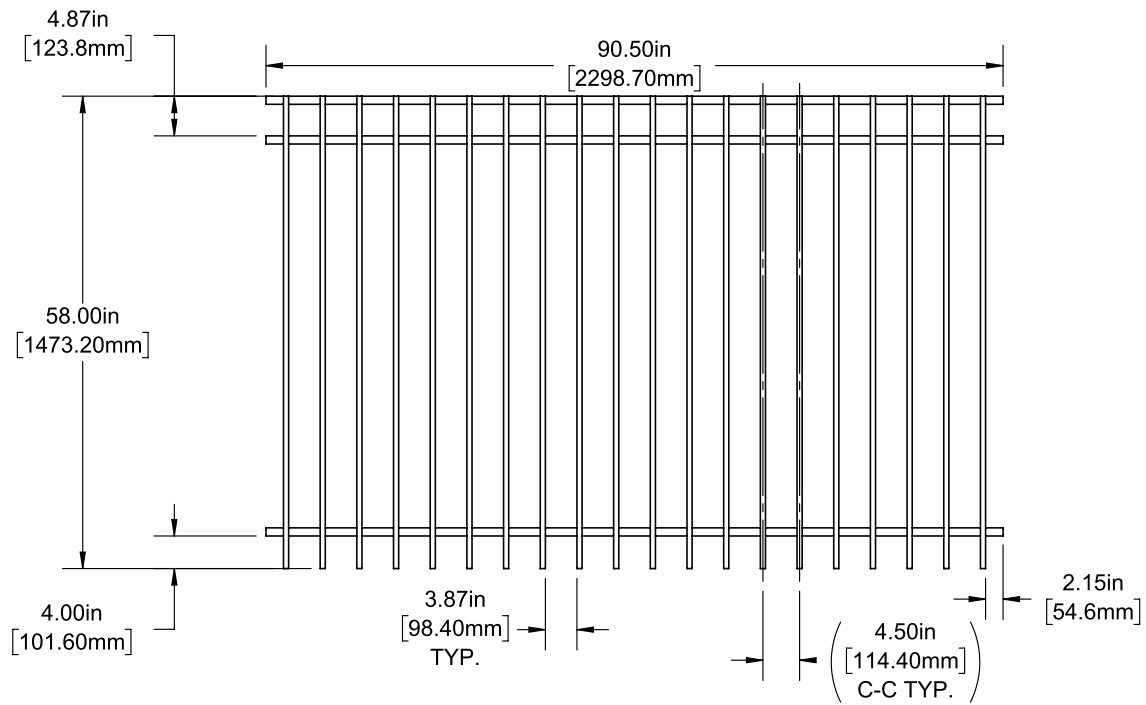

STANDARD | 58" X 90½" WESTPORT

FLAT TOP | 3 RAIL | STANDARD BOTTOM | WELDED FACE MOUNT | 1" X 1" RAIL

DESCRIPTION	BLACK	
	QTY	SKU
58" x 90½" Westport Flat Top 3 Rail Panel (4" Extended Bottom) (70"H)		73046540
58" x 46½" Westport Flat Top 3 Rail Panel Straight Gate		73046542
58" x 58½" Westport Flat Top 3 Rail Panel Straight Gate		73046543

Posts listed on last page.

FENCE PANEL