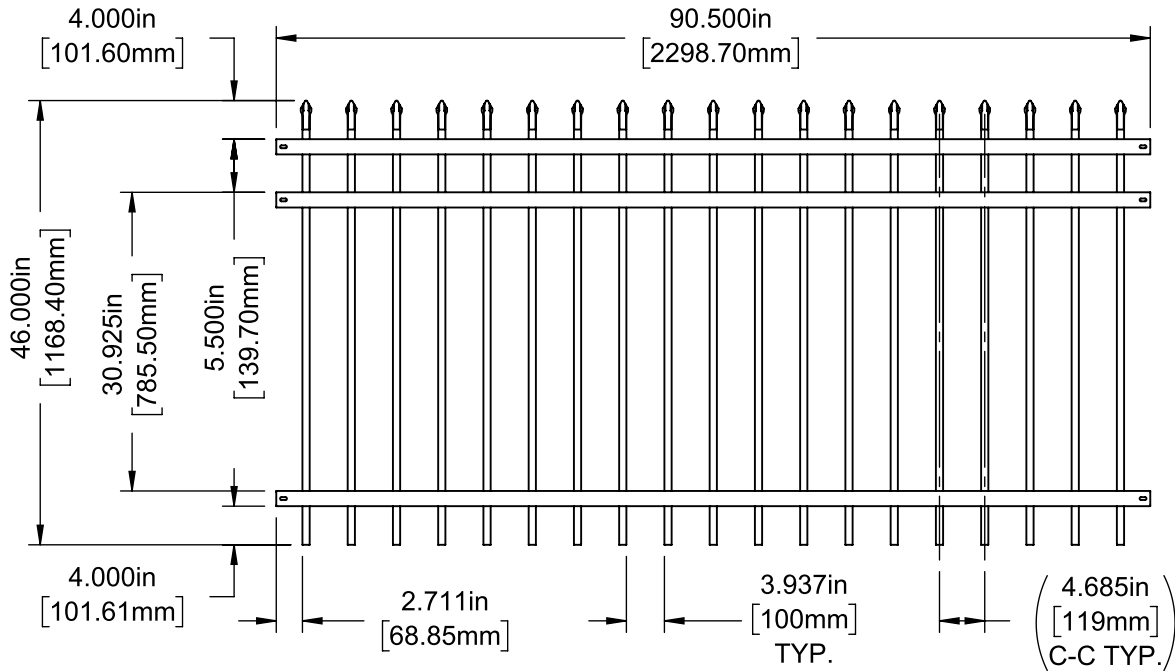

SELECT | 46" X 90½" ROCKFORD

PICKET TOP | 3 RAIL | STANDARD BOTTOM | 1¼" X 1⅜" RAIL

DESCRIPTION	BLACK	
	QTY	SKU
46" x 90½" Rockford Picket Top 3 Rail Panel (4" Extended Bottom) (46"H)		73046135
46" x 46½" Rockford Picket Top 3 Rail Straight Gate		73045091
46" x 58½" Rockford Picket Top 3 Rail Straight Gate		73045092

Posts listed on last page.

FENCE PANEL