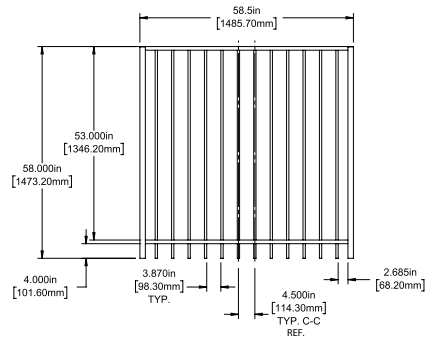

Posts listed on last page.

FENCE PANEL

4' STRAIGHT WALK GATE

5' STRAIGHT WALK GATE

RAIL PROFILE

1" X 1"

PICKETS

5/8" X 5/8"