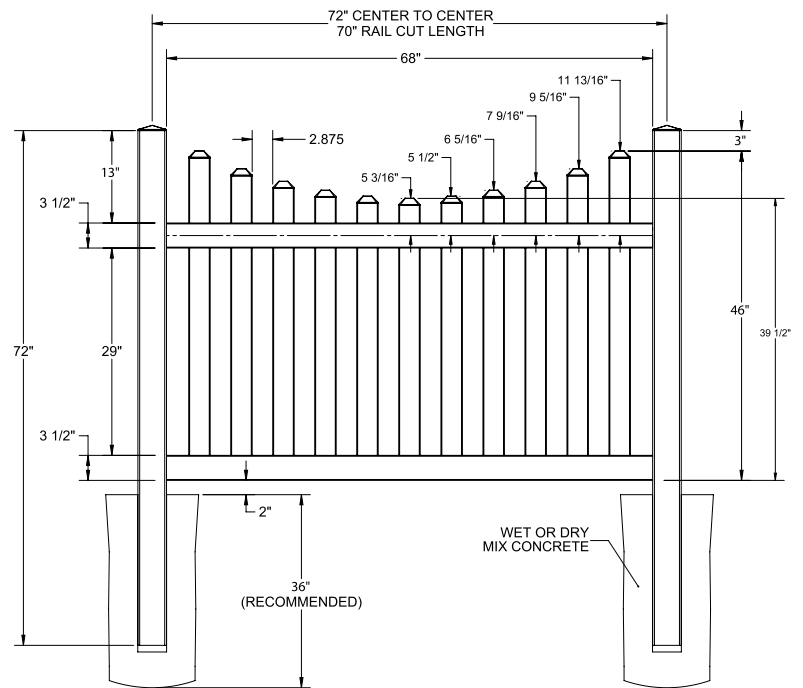

RAIL PROFILE

QTY	ITEM	DIMENSION
2	Pickets	7/8" x 3" x 50"
2	Pickets	7/8" x 3" x 50 7/8"
2	Pickets	7/8" x 3" x 52"
2	Pickets	7/8" x 3" x 53 5/16"
2	Pickets	7/8" x 3" x 54 15/16"
1	Aluminum Insert	93"

VERTEX BASE
1½" x 5½"

STANDARD | 4' X 6' ROCKPORT

CLASSIC PICKET | SCALLOPED | VERTEX BASE RAIL

DESCRIPTION	WHITE	
	QTY	SKU
4' x 6' Rockport Classic Dog-Ear Picket Scallop Panel (46"H)		73014405
4" x 4" x 72" Line Post (AB)		73014409
4" x 4" x 72" Corner Post (AB)		73014410
4" x 4" x 72" End Gate Post (AB)		73014411
5" x 5" Pyramid Post Cap		73003093
5" x 5" Gothic Post Cap		73003094
5" x 5" New England Post Cap		73045003
4' x 46" Rockport Classic Dog-Ear Picket Scallop Walk Gate		73025379
4' x 58" Rockport Classic Dog-Ear Picket Scallop Drive Gate		73025380
5" x 5" x 94" Gate Post Insert		73012353

WALK GATE

FENCE PANEL

DRIVE GATE

MATERIAL PER SECTION

QTY	ITEM	DIMENSION
2	Top and Bottom Rail	2" x 3 1/2" x 70"
11	Dogear Caps	7/8" x 3"
1	Picket	7/8" x 3" x 39 3/8"
2	Pickets	7/8" x 3" x 39 11/16"

RAIL PROFILE

QTY	ITEM	DIMENSION
2	Pickets	7/8" x 3" x 40 1/2"
2	Pickets	7/8" x 3" x 41 3/4"
2	Pickets	7/8" x 3" x 43 1/2"
2	Pickets	7/8" x 3" x 46"

VERTEX BASE
1 1/2" x 5 1/2"