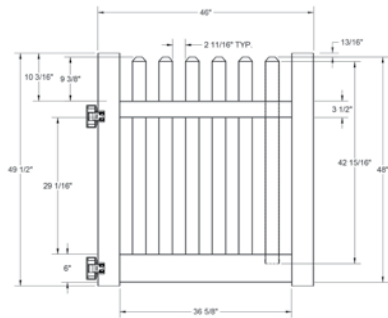

Shown in Clay

INNOVATIONS

↔ StayStraight®

☀ SolarGuard®

SIZES

Width:
6' and 8'

Height:
4' and 5'

Picket Size:
7/8" x 3"

WALK GATE

FENCE PANEL

DRIVE GATE

MATERIAL PER SECTION

QTY	ITEM	DIMENSION
1	Top Rail	2" x 3 1/2" x 70"
1	Bottom Rail	2" x 3 1/2" x 70"
11	Pickets	7/8" x 3" x 46"

RAIL PROFILE

VERTEX BASE
1 1/2" x 5 1/2"

STANDARD | 4' X 8' ROCKPORT

QS QuickShip available in White only. Applies to: Fence Panels; Line, Corner, End and Gate Posts; and 4' and 5' Wide Gates.

WALK GATE

FENCE PANEL

DRIVE GATE

MATERIAL PER SECTION

QTY	ITEM	DIMENSION
1	Top Rail	2" x 3½" x 94"
1	Bottom Rail	2" x 6" x 94"
15	Pickets	7/8" x 3" x 42 ¹⁵ / ₁₆ "
15	Dog-ear Caps	7/8" x 3"