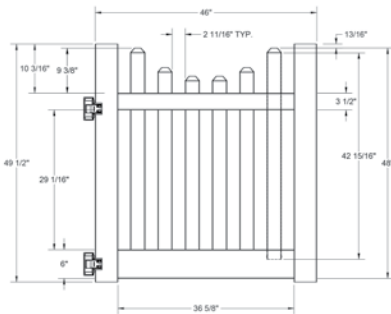

WALK GATE

FENCE PANEL

DRIVE GATE

MATERIAL PER SECTION

QTY	ITEM	DIMENSION
1	Top Rail	2" x 3½" x 94"
1	Bottom Rail	2" x 6" x 94"
15	Pickets	7/8" x 3" x 55 ¹⁵ / ₁₆ "
15	Dog-ear Caps	7/8" x 3"
1	Aluminum Insert	93"

RAIL PROFILE

VERTEX BASE
1½" x 5½"

STANDARD | 4' X 8' ROCKPORT

CLASSIC DOG-EARED | SCALLOPED | VERTEX BASE RAIL

DESCRIPTION	WHITE		SAND	
	QTY	SKU	QTY	SKU
4' x 8' Rockport Classic Dog-Ear Picket Scallop Panel (48" H)		73011945		73011948
5" x 5" x 84" Line Post (B)		73011754		73011760
5" x 5" x 84" Corner Post (B)		73011755		73011761
5" x 5" x 84" End Gate Post (B)		73011756		73011762
5" x 5" Pyramid Post Cap		73003093		73003769
5" x 5" Gothic Post Cap		73003094		73003760
5" x 5" New England Post Cap		73045003		73045004
4' x 46" Rockport Classic Dog-Ear Picket Scallop Walk Gate		73014759		73014761
4' x 58" Rockport Classic Dog-Ear Picket Scallop Drive Gate		73014760		73014762
5" x 5" x 82" Gate Post Insert			73003718	

OS QuickShip available in White and Sand only. Applies to: Fence Panels; Line, Corner, End and Gate Posts; and 4' and 5' Wide Gates.

WALK GATE

FENCE PANEL

DRIVE GATE

MATERIAL PER SECTION

QTY	ITEM	DIMENSION
1	Top Rail	2" x 3 1/2" x 94"
1	Bottom Rail	2" x 6" x 94"
15	Dog-ear Caps	7/8" x 3"
1	Picket	7/8" x 3" x 36 15/16"
2	Pickets	7/8" x 3" x 37 1/16"
2	Pickets	7/8" x 3" x 37 7/16"

RAIL PROFILE

QTY	ITEM	DIMENSION
2	Pickets	7/8" x 3" x 38"
2	Pickets	7/8" x 3" x 38 7/8"
2	Pickets	7/8" x 3" x 40"
2	Pickets	7/8" x 3" x 41 5/16"
2	Pickets	7/8" x 3" x 42 15/16"

VERTEX BASE
1 1/2" x 5 1/2"