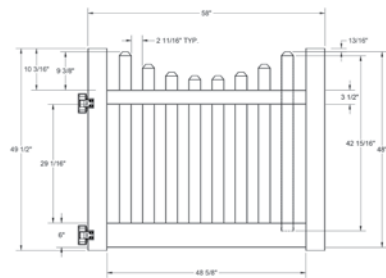

RAIL PROFILE

VERTEX BASE
1½" x 5½"

STANDARD | 4' X 8' ROCKPORT

CLASSIC DOG-EARED | SCALLOPED | VERTEX BASE RAIL

DESCRIPTION	WHITE		SAND	
	QTY	SKU	QTY	SKU
4' x 8' Rockport Classic Dog-Ear Picket Scallop Panel (48" H)		73011945		73011948
5" x 5" x 84" Line Post (B)		73011754		73011760
5" x 5" x 84" Corner Post (B)		73011755		73011761
5" x 5" x 84" End Gate Post (B)		73011756		73011762
5" x 5" Pyramid Post Cap		73003093		73003769
5" x 5" Gothic Post Cap		73003094		73003760
5" x 5" New England Post Cap		73045003		73045004
4' x 46" Rockport Classic Dog-Ear Picket Scallop Walk Gate		73014759		73014761
4' x 58" Rockport Classic Dog-Ear Picket Scallop Drive Gate		73014760		73014762
5" x 5" x 82" Gate Post Insert			73003718	

OS QuickShip available in White and Sand only. Applies to: Fence Panels; Line, Corner, End and Gate Posts; and 4' and 5' Wide Gates.

WALK GATE

FENCE PANEL

DRIVE GATE

MATERIAL PER SECTION

QTY	ITEM	DIMENSION
1	Top Rail	2" x 3 1/2" x 94"
1	Bottom Rail	2" x 6" x 94"
15	Dog-ear Caps	7/8" x 3"
1	Picket	7/8" x 3" x 36 15/16"
2	Pickets	7/8" x 3" x 37 1/16"
2	Pickets	7/8" x 3" x 37 7/16"

RAIL PROFILE

QTY	ITEM	DIMENSION
2	Pickets	7/8" x 3" x 38"
2	Pickets	7/8" x 3" x 38 7/8"
2	Pickets	7/8" x 3" x 40"
2	Pickets	7/8" x 3" x 41 5/16"
2	Pickets	7/8" x 3" x 42 15/16"

VERTEX BASE
1 1/2" x 5 1/2"

RAIL PROFILE

QTY	ITEM	DIMENSION
2	Pickets	7/8" x 3" x 50"
2	Pickets	7/8" x 3" x 50 7/8"
2	Pickets	7/8" x 3" x 52"
2	Pickets	7/8" x 3" x 53 5/16"
2	Pickets	7/8" x 3" x 54 15/16"
1	Aluminum Insert	93"

VERTEX BASE
1½" x 5½"