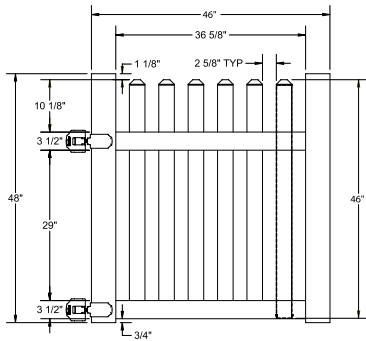

Shown in Clay

INNOVATIONS

↔ StayStraight®

☀ SolarGuard®

SIZES

Width:
6' and 8'

Height:
4' and 5'

Picket Size:
7/8" x 3"

STYLE CONFIGURATIONS

Scalloped

Straight

Post Caps & Hardware Available

See Accessories and Hardware PDF for more information and product offerings.

STANDARD | 4 X 6 ROCKPORT

CLASSIC DOG-EAR PICKET | STRAIGHT | VERTEX BASE RAIL

WALK GATE

FENCE PANEL

DRIVE GATE

MATERIAL PER SECTION

QTY	ITEM	DIMENSION
1	Top Rail	2" x 3 1/2" x 70"
1	Bottom Rail	2" x 3 1/2" x 70"
11	Pickets	7/8" x 3" x 46"

RAIL PROFILE

VERTEX BASE
1 1/2" x 5 1/2"

STANDARD | 4' X 8' ROCKPORT

QTY	ITEM	DIMENSION
2	Pickets	7/8" x 3" x 40 1/2"
2	Pickets	7/8" x 3" x 41 3/4"
2	Pickets	7/8" x 3" x 43 1/2"
2	Pickets	7/8" x 3" x 46"

VERTEX BASE
1 1/2" x 5 1/2"