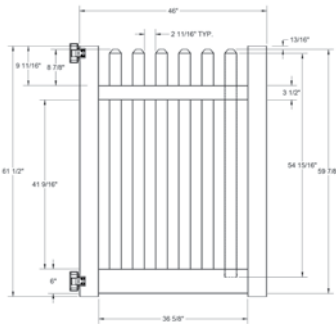

QS QuickShip available in White only. Applies to: Fence Panels; Line, Corner, End and Gate Posts; and 4' and 5' Wide Gates.

WALK GATE

FENCE PANEL

DRIVE GATE

MATERIAL PER SECTION

QTY	ITEM	DIMENSION
1	Top Rail	2" x 3½" x 94"
1	Bottom Rail	2" x 6" x 94"
15	Pickets	7/8" x 3" x 42 ¹⁵ / ₁₆ "
15	Dog-ear Caps	7/8" x 3"

RAIL PROFILE

VERTEX BASE
1½" x 5½"

STANDARD | 5' X 8' ROCKPORT

CLASSIC DOG-EAR PICKET | STRAIGHT | VERTEX BASE RAIL

DESCRIPTION	WHITE		SAND	
	QTY	SKU	QTY	SKU
5' x 8' Rockport Classic Dog-Ear Picket Straight Panel (60" H)		73011885		73011888
5" x 5" x 96" Line Post (S)		73011730		73011736
5" x 5" x 96" Corner Post (S)		73011731		73011737
5" x 5" x 96" End Gate Post (S)		73011732		73011738
5" x 5" Pyramid Post Cap		73003093		73003769
5" x 5" Gothic Post Cap		73003094		73003760
5" x 5" New England Post Cap		73045003		73045004
5' x 46" Rockport Classic Dog-Ear Picket Straight Walk Gate		73024259		73024261
5' x 58" Rockport Classic Dog-Ear Picket Straight Drive Gate		73024260		73024262
5" x 5" x 94" Gate Post Insert			73012353	

WALK GATE

FENCE PANEL

DRIVE GATE

MATERIAL PER SECTION

QTY	ITEM	DIMENSION
1	Top Rail	2" x 3½" x 94"
1	Bottom Rail	2" x 6" x 94"
15	Pickets	7/8" x 3" x 55 ¹⁵ / ₁₆ "
15	Dog-ear Caps	7/8" x 3"
1	Aluminum Insert	93"