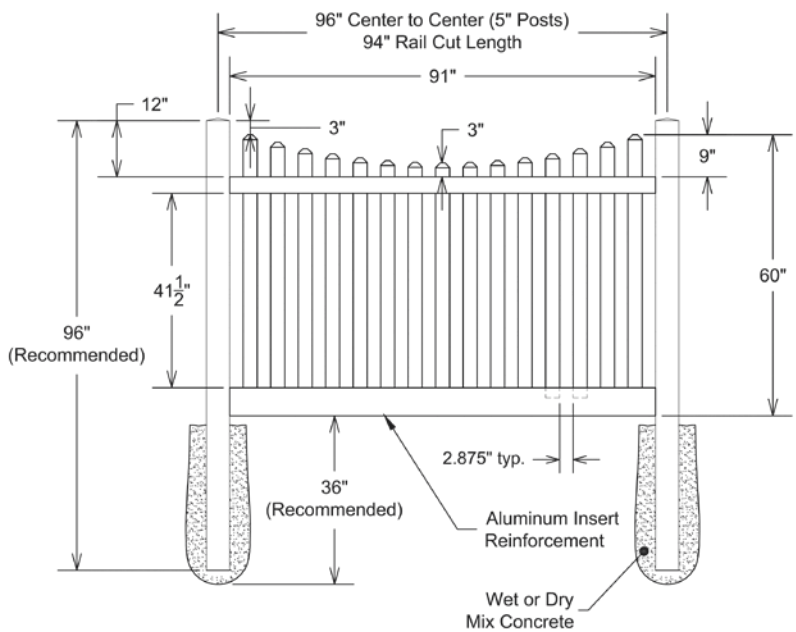

FENCE PANEL