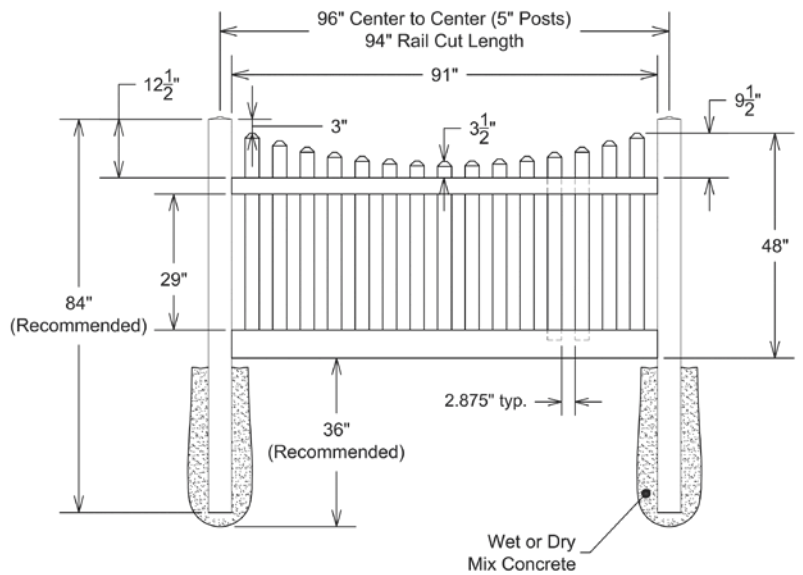

RAIL PROFILE

VERTEX BASE
1½" x 5½"

STANDARD | 4' X 8' ROCKPORT

CLASSIC DOG-EARED | SCALLOPED | VERTEX BASE RAIL

DESCRIPTION	WHITE		SAND	
	QTY	SKU	QTY	SKU
4' x 8' Rockport Classic Dog-Ear Picket Scallop Panel (48" H)		73011945		73011948
5" x 5" x 84" Line Post (B)		73011754		73011760
5" x 5" x 84" Corner Post (B)		73011755		73011761
5" x 5" x 84" End Gate Post (B)		73011756		73011762
5" x 5" Pyramid Post Cap		73003093		73003769
5" x 5" Gothic Post Cap		73003094		73003760
5" x 5" New England Post Cap		73045003		73045004
4' x 46" Rockport Classic Dog-Ear Picket Scallop Walk Gate		73014759		73014761
4' x 58" Rockport Classic Dog-Ear Picket Scallop Drive Gate		73014760		73014762
5" x 5" x 82" Gate Post Insert			73003718	

OS QuickShip available in White and Sand only. Applies to: Fence Panels; Line, Corner, End and Gate Posts; and 4' and 5' Wide Gates.

WALK GATE

FENCE PANEL

DRIVE GATE

MATERIAL PER SECTION

QTY	ITEM	DIMENSION
1	Top Rail	2" x 3 1/2" x 94"
1	Bottom Rail	2" x 6" x 94"
15	Dog-ear Caps	7/8" x 3"
1	Picket	7/8" x 3" x 36 15/16"
2	Pickets	7/8" x 3" x 37 1/16"
2	Pickets	7/8" x 3" x 37 7/16"

RAIL PROFILE

QTY	ITEM	DIMENSION
2	Pickets	7/8" x 3" x 38"
2	Pickets	7/8" x 3" x 38 7/8"
2	Pickets	7/8" x 3" x 40"
2	Pickets	7/8" x 3" x 41 5/16"
2	Pickets	7/8" x 3" x 42 15/16"

VERTEX BASE
1 1/2" x 5 1/2"