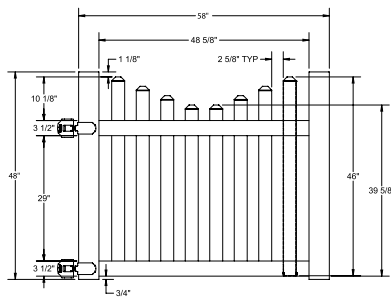

RAIL PROFILE

QTY	ITEM	DIMENSION
2	Pickets	7/8" x 3" x 50"
2	Pickets	7/8" x 3" x 50 7/8"
2	Pickets	7/8" x 3" x 52"
2	Pickets	7/8" x 3" x 53 5/16"
2	Pickets	7/8" x 3" x 54 15/16"
1	Aluminum Insert	93"

VERTEX BASE
1½" x 5½"

STANDARD | 4' X 6' ROCKPORT

CLASSIC PICKET | SCALLOPED | VERTEX BASE RAIL

DESCRIPTION	WHITE	
	QTY	SKU
4' x 6' Rockport Classic Dog-Ear Picket Scallop Panel (46"H)		73014405
4" x 4" x 72" Line Post (AB)		73014409
4" x 4" x 72" Corner Post (AB)		73014410
4" x 4" x 72" End Gate Post (AB)		73014411
5" x 5" Pyramid Post Cap		73003093
5" x 5" Gothic Post Cap		73003094
5" x 5" New England Post Cap		73045003
4' x 46" Rockport Classic Dog-Ear Picket Scallop Walk Gate		73025379
4' x 58" Rockport Classic Dog-Ear Picket Scallop Drive Gate		73025380
5" x 5" x 94" Gate Post Insert		73012353

WALK GATE

FENCE PANEL

DRIVE GATE

MATERIAL PER SECTION

QTY	ITEM	DIMENSION
2	Top and Bottom Rail	2" x 3 1/2" x 70"
11	Dogear Caps	7/8" x 3"
1	Picket	7/8" x 3" x 39 3/8"
2	Pickets	7/8" x 3" x 39 11/16"

RAIL PROFILE

QTY	ITEM	DIMENSION
2	Pickets	7/8" x 3" x 40 1/2"
2	Pickets	7/8" x 3" x 41 3/4"
2	Pickets	7/8" x 3" x 43 1/2"
2	Pickets	7/8" x 3" x 46"

VERTEX BASE
1 1/2" x 5 1/2"