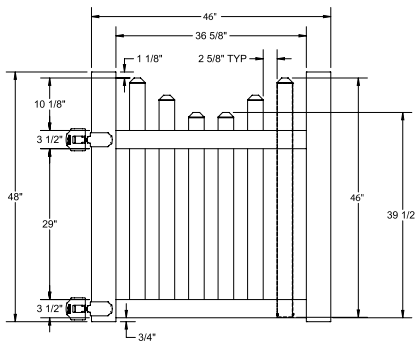

STANDARD | 4' X 6' ROCKPORT

CLASSIC PICKET | SCALLOPED | VERTEX BASE RAIL

DESCRIPTION	WHITE	
	QTY	SKU
4' x 6' Rockport Classic Dog-Ear Picket Scallop Panel (46"H)		73014405
4" x 4" x 72" Line Post (AB)		73014409
4" x 4" x 72" Corner Post (AB)		73014410
4" x 4" x 72" End Gate Post (AB)		73014411
5" x 5" Pyramid Post Cap		73003093
5" x 5" Gothic Post Cap		73003094
5" x 5" New England Post Cap		73045003
4' x 46" Rockport Classic Dog-Ear Picket Scallop Walk Gate		73025379
4' x 58" Rockport Classic Dog-Ear Picket Scallop Drive Gate		73025380
5" x 5" x 94" Gate Post Insert		73012353

WALK GATE