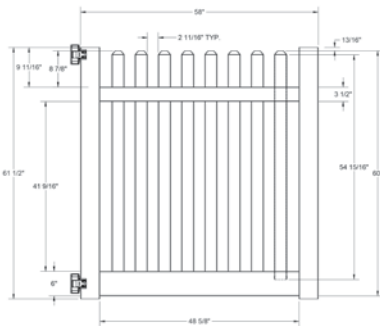

QS QuickShip available in White only. Applies to: Fence Panels; Line, Corner, End and Gate Posts; and 4' and 5' Wide Gates.

WALK GATE

FENCE PANEL

DRIVE GATE

MATERIAL PER SECTION

QTY	ITEM	DIMENSION
1	Top Rail	2" x 3½" x 94"
1	Bottom Rail	2" x 6" x 94"
15	Pickets	7/8" x 3" x 42 ¹⁵ / ₁₆ "
15	Dog-ear Caps	7/8" x 3"

RAIL PROFILE

VERTEX BASE
1½" x 5½"

STANDARD | 5' X 8' ROCKPORT

CLASSIC DOG-EAR PICKET | STRAIGHT | VERTEX BASE RAIL

DESCRIPTION	WHITE		SAND	
	QTY	SKU	QTY	SKU
5' x 8' Rockport Classic Dog-Ear Picket Straight Panel (60" H)		73011885		73011888
5" x 5" x 96" Line Post (S)		73011730		73011736
5" x 5" x 96" Corner Post (S)		73011731		73011737
5" x 5" x 96" End Gate Post (S)		73011732		73011738
5" x 5" Pyramid Post Cap		73003093		73003769
5" x 5" Gothic Post Cap		73003094		73003760
5" x 5" New England Post Cap		73045003		73045004
5' x 46" Rockport Classic Dog-Ear Picket Straight Walk Gate		73024259		73024261
5' x 58" Rockport Classic Dog-Ear Picket Straight Drive Gate		73024260		73024262
5" x 5" x 94" Gate Post Insert			73012353	

WALK GATE

FENCE PANEL

DRIVE GATE

MATERIAL PER SECTION

QTY	ITEM	DIMENSION
1	Top Rail	2" x 3½" x 94"
1	Bottom Rail	2" x 6" x 94"
15	Pickets	7/8" x 3" x 55 ¹⁵ / ₁₆ "
15	Dog-ear Caps	7/8" x 3"
1	Aluminum Insert	93"