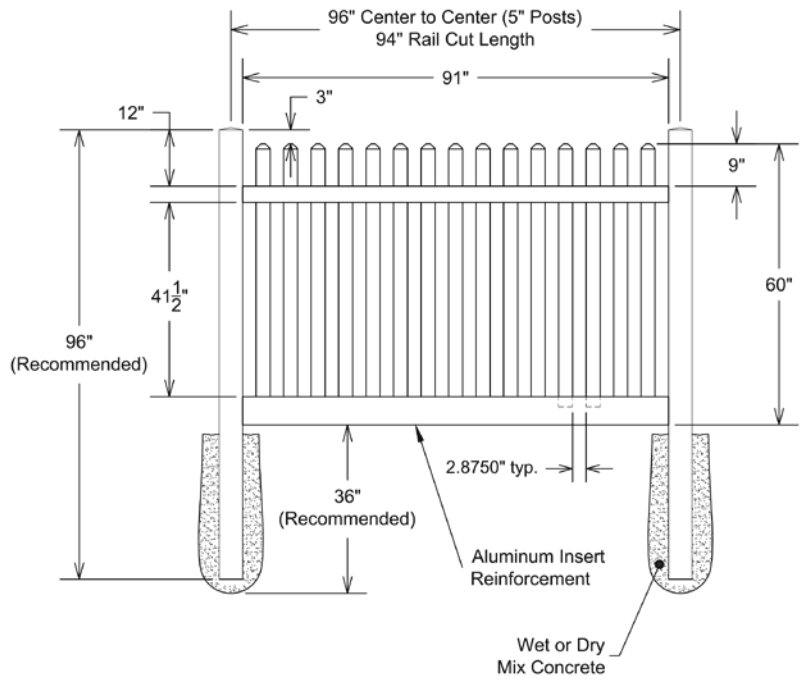

FENCE PANEL