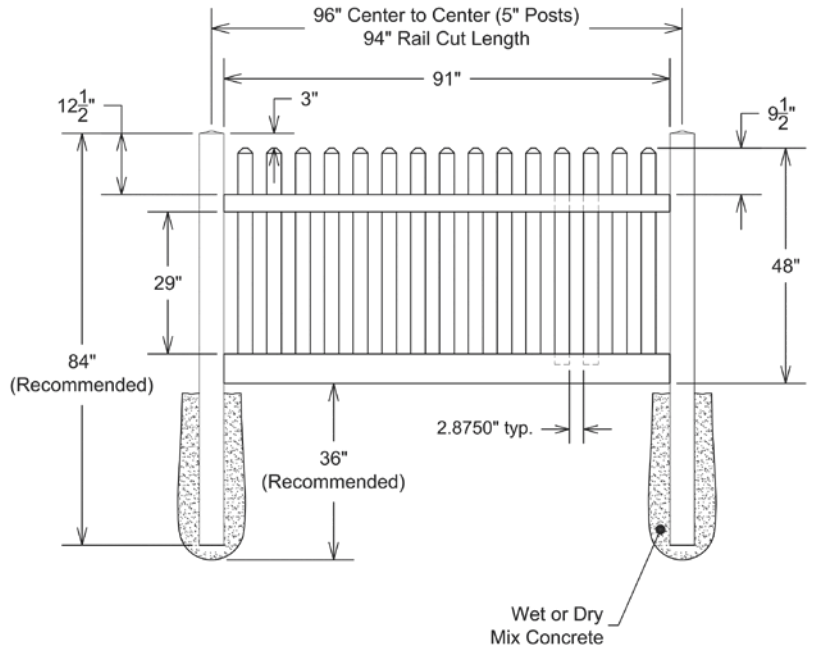

CLASSIC DOG-EAR PICKET | STRAIGHT | VERTEX BASE RAIL

DESCRIPTION	WHITE		SAND		CLAY		GRAY	
	QTY	SKU	QTY	SKU				
4' x 8' Rockport Classic Dog-Ear Picket Straight Panel (48"H)		73011897		73011900		73053789		73054725
5" x 5" x 84" Line Post (B)		73011754		73011760		73053696		73054732
5" x 5" x 84" Corner Post (B)		73011755		73011761		73053697		73054733
5" x 5" x 84" End Gate Post (B)		73011756		73011762		73053698		73054734
5" x 5" Pyramid Post Cap		73003093		73003769		73054107		73053068
5" x 5" Gothic Post Cap		73003094		73003760		73024885		N/A
5" x 5" New England Post Cap		73045003		73045004		73054108		73053093
4' x 46" Rockport Classic Dog-Ear Picket Straight Walk Gate		73014755		73014757		73053695		73054741
4' x 58" Rockport Classic Dog-Ear Picket Straight Drive Gate		73014756		73014758		73054188		73054742
5" x 5" x 82" Gate Post Insert						73003718		

QS QuickShip available in White only. Applies to: Fence Panels; Line, Corner, End and Gate Posts; and 4' and 5' Wide Gates.

WALK GATE

FENCE PANEL

DRIVE GATE

MATERIAL PER SECTION

QTY	ITEM	DIMENSION
1	Top Rail	2" x 3½" x 94"
1	Bottom Rail	2" x 6" x 94"
15	Pickets	7/8" x 3" x 42 ¹⁵ / ₁₆ "
15	Dog-ear Caps	7/8" x 3"