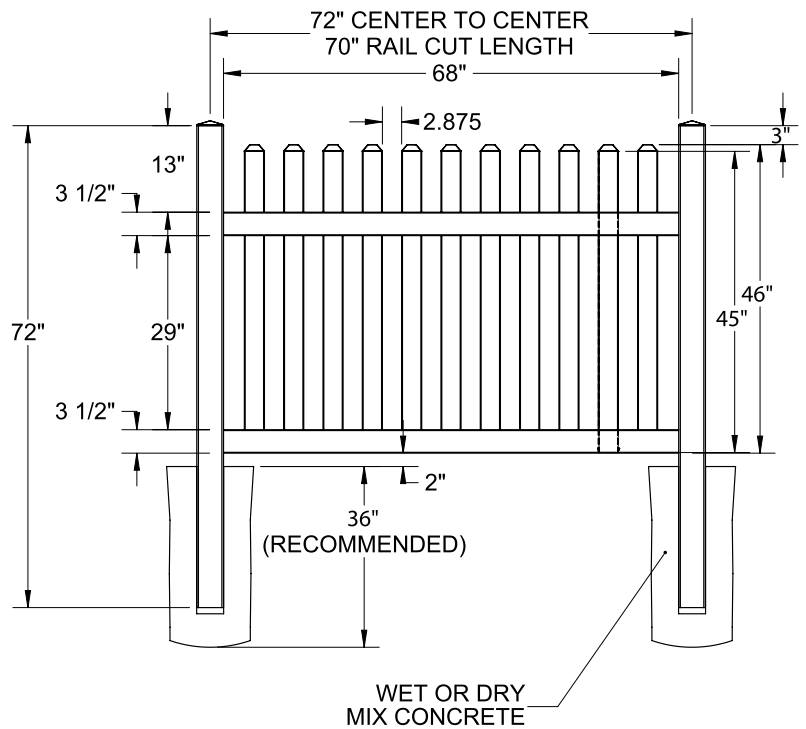

FENCE PANEL