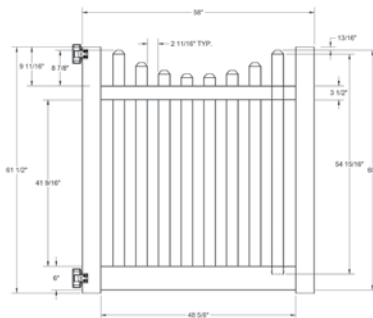

RAIL PROFILE

QTY	ITEM	DIMENSION
2	Pickets	7/8" x 3" x 38"
2	Pickets	7/8" x 3" x 38 7/8"
2	Pickets	7/8" x 3" x 40"
2	Pickets	7/8" x 3" x 41 5/16"
2	Pickets	7/8" x 3" x 42 15/16"

VERTEX BASE
1 1/2" x 5 1/2"

STANDARD | 5' X 8' ROCKPORT

CLASSIC PICKET | SCALLOPED | VERTEX BASE RAIL

DESCRIPTION	WHITE		SAND	
	QTY	SKU	QTY	SKU
5' x 8' Rockport Classic Dog-Ear Picket Scalloped (60" H)		73011933		73011936
5" x 5" x 96" Line Post (S)		73011730		73011736
5" x 5" x 96" Corner Post (S)		73011731		73011737
5" x 5" x 96" End Gate Post (S)		73011732		73011738
5" x 5" Pyramid Post Cap		73003093		73003769
5" x 5" Gothic Post Cap		73003094		73003760
5" x 5" New England Post Cap		73045003		73045004
5' x 46" Rockport Classic Dog-Ear Picket Scalloped Walk Gate		73024274		73024276
5' x 58" Rockport Classic Dog-Ear Picket Scalloped Drive Gate		73024275		73024277
5" x 5" x 94" Gate Post Insert			73012353	

WALK GATE

FENCE PANEL

DRIVE GATE

MATERIAL PER SECTION

QTY	ITEM	DIMENSION
1	Top Rail	2" x 3½" x 94"
1	Bottom Rail	2" x 6" x 94"
15	Dog-ear Caps	7/8" x 3"
1	Picket	7/8" x 3" x 48 5/16"
2	Pickets	7/8" x 3" x 49 1/16"
2	Pickets	7/8" x 3" x 49 7/16"

RAIL PROFILE

QTY	ITEM	DIMENSION
2	Pickets	7/8" x 3" x 50"
2	Pickets	7/8" x 3" x 50 7/8"
2	Pickets	7/8" x 3" x 52"
2	Pickets	7/8" x 3" x 53 5/16"
2	Pickets	7/8" x 3" x 54 15/16"
1	Aluminum Insert	93"

VERTEX BASE
1½" x 5½"