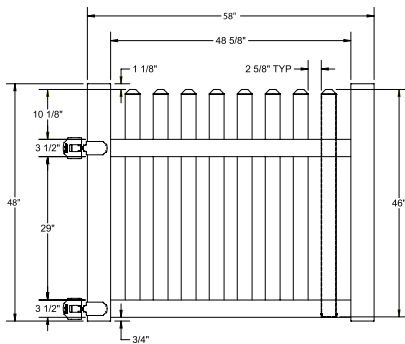

Shown in Clay

INNOVATIONS

↔ StayStraight®

☀ SolarGuard®

SIZES

Width:
6' and 8'

Height:
4' and 5'

Picket Size:
7/8" x 3"

DESCRIPTION	WHITE	
	QTY	SKU
4' x 6' Rockport Classic Dog-Ear Picket Straight (46"H)		73014406
4" x 4" x 72" Line Post (AB)		73014409
4" x 4" x 72" Corner Post (AB)		73014410
4" x 4" x 72" End Gate Post (AB)		73014411
5" x 5" Pyramid Post Cap		73003093
5" x 5" Gothic Post Cap		73003094
5" x 5" New England Post Cap		73045003
4' x 46" Rockport Classic Dog-Ear Picket Straight Walk Gate		73025377
4' x 58" Rockport Classic Dog-Ear Picket Straight Drive Gate		73025378
5" x 5" x 82" Gate Post Insert		73003718

WALK GATE

FENCE PANEL

DRIVE GATE

MATERIAL PER SECTION

QTY	ITEM	DIMENSION
1	Top Rail	2" x 3 1/2" x 70"
1	Bottom Rail	2" x 3 1/2" x 70"
11	Pickets	7/8" x 3" x 46"

RAIL PROFILE

VERTEX BASE
1 1/2" x 5 1/2"

STANDARD | 4' X 8' ROCKPORT