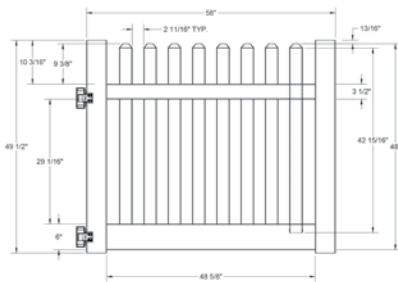

QS QuickShip available in White only. Applies to: Fence Panels; Line, Corner, End and Gate Posts; and 4' and 5' Wide Gates.

WALK GATE

FENCE PANEL

DRIVE GATE

MATERIAL PER SECTION

QTY	ITEM	DIMENSION
1	Top Rail	2" x 3½" x 94"
1	Bottom Rail	2" x 6" x 94"
15	Pickets	7/8" x 3" x 42 ¹⁵ / ₁₆ "
15	Dog-ear Caps	7/8" x 3"

RAIL PROFILE

VERTEX BASE
1½" x 5½"

STANDARD | 5' X 8' ROCKPORT

CLASSIC DOG-EAR PICKET | STRAIGHT | VERTEX BASE RAIL

DESCRIPTION	WHITE		SAND	
	QTY	SKU	QTY	SKU
5' x 8' Rockport Classic Dog-Ear Picket Straight Panel (60" H)		73011885		73011888
5" x 5" x 96" Line Post (S)		73011730		73011736
5" x 5" x 96" Corner Post (S)		73011731		73011737
5" x 5" x 96" End Gate Post (S)		73011732		73011738
5" x 5" Pyramid Post Cap		73003093		73003769
5" x 5" Gothic Post Cap		73003094		73003760
5" x 5" New England Post Cap		73045003		73045004
5' x 46" Rockport Classic Dog-Ear Picket Straight Walk Gate		73024259		73024261
5' x 58" Rockport Classic Dog-Ear Picket Straight Drive Gate		73024260		73024262
5" x 5" x 94" Gate Post Insert			73012353	

WALK GATE

FENCE PANEL

DRIVE GATE

MATERIAL PER SECTION

QTY	ITEM	DIMENSION
1	Top Rail	2" x 3½" x 94"
1	Bottom Rail	2" x 6" x 94"
15	Pickets	7/8" x 3" x 55 ¹⁵ / ₁₆ "
15	Dog-ear Caps	7/8" x 3"
1	Aluminum Insert	93"