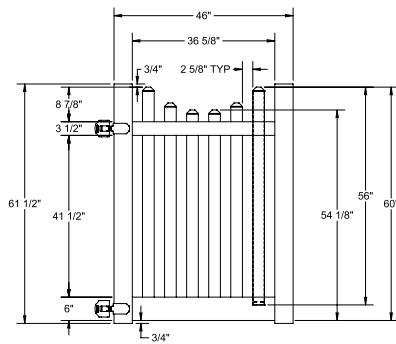

OS QuickShip available in White and Sand only. Applies to: Fence Panels; Line, Corner, End and Gate Posts; and 4' and 5' Wide Gates.

WALK GATE

FENCE PANEL

DRIVE GATE

MATERIAL PER SECTION

QTY	ITEM	DIMENSION
1	Top Rail	2" x 3 1/2" x 94"
1	Bottom Rail	2" x 6" x 94"
15	Dog-ear Caps	7/8" x 3"
1	Picket	7/8" x 3" x 36 15/16"
2	Pickets	7/8" x 3" x 37 1/16"
2	Pickets	7/8" x 3" x 37 7/16"

RAIL PROFILE

QTY	ITEM	DIMENSION
2	Pickets	7/8" x 3" x 38"
2	Pickets	7/8" x 3" x 38 7/8"
2	Pickets	7/8" x 3" x 40"
2	Pickets	7/8" x 3" x 41 5/16"
2	Pickets	7/8" x 3" x 42 15/16"

VERTEX BASE
1 1/2" x 5 1/2"

WALK GATE

FENCE PANEL

DRIVE GATE

MATERIAL PER SECTION

QTY	ITEM	DIMENSION
1	Top Rail	2" x 3½" x 94"
1	Bottom Rail	2" x 6" x 94"
15	Dog-ear Caps	7/8" x 3"
1	Picket	7/8" x 3" x 48 5/16"
2	Pickets	7/8" x 3" x 49 1/16"
2	Pickets	7/8" x 3" x 49 7/16"

RAIL PROFILE

QTY	ITEM	DIMENSION
2	Pickets	7/8" x 3" x 50"
2	Pickets	7/8" x 3" x 50 7/8"
2	Pickets	7/8" x 3" x 52"
2	Pickets	7/8" x 3" x 53 5/16"
2	Pickets	7/8" x 3" x 54 15/16"
1	Aluminum Insert	93"

VERTEX BASE
1½" x 5½"