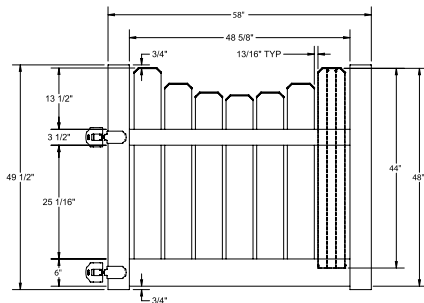

INNOVATIONS

- ↔ StayStraight®
- ☀ SolarGuard®

SIZES

Width:
6' and 8'

Height:
4', 5' and 6'

STANDARD

\$-\$\$

Timeless Solid Colors | Classic Vinyl Construction

Post Caps & Hardware Available

See Accessories and Hardware PDF for more information and product offerings.

STANDARD | 4' X 8' SARASOTA

SEMI-PRIVATE DOG-EAR SCALLOPED | VERTEX BASE RAIL

DESCRIPTION	WHITE		SAND	
	QTY	SKU	QTY	SKU
4' x 8' Sarasota Semi-Private Dog-Ear Scalloped Panel (48"H)		73048541		73048554
5" x 5" x 84" Line Post (NN)		73011358		73011364
5" x 5" x 84" Corner Post (NN)		73011359		73011365
5" x 5" x 84" End Gate Post (NN)		73011360		73011366
5" x 5" Pyramid Post Cap		73003093		73003769
5" x 5" Gothic Post Cap		73003094		73003760
5" x 5" New England Post Cap		73045003		73045004
4' x 49½" Sarasota Semi-Private Dog-Ear Scalloped Walk Gate		73048599		73048604
4' x 62½" Sarasota Semi-Private Dog-Ear Scalloped Drive Gate		73048600		73048605
5" x 5" x 82" Gate Post Insert			73003718	

WALK GATE

FENCE PANEL

DRIVE GATE

MATERIAL PER SECTION

QTY	ITEM	DIMENSION
1	Top Rail	2" x 3½" x 94"
1	Bottom Rail	2" x 6" x 94"
2	Dog-Ear Pickets	¾" x 5" x 44"
2	Dog-Ear Pickets	¾" x 5" x 48½"
2	Dog-Ear Pickets	¾" x 5" x 40½"

RAIL PROFILE

QTY	ITEM	DIMENSION
2	Dog-Ear Pickets	¾" x 5" x 3½"
2	Dog-Ear Pickets	¾" x 5" x 38 ¹¹ / ₁₆ "
2	Dog-Ear Pickets	¾" x 5" x 38 ³ / ₁₆ "
2	Dog-Ear Pickets	¾" x 5" x 38"
1	Aluminum Insert	93"

VERTEX BASE
1½" x 5½"