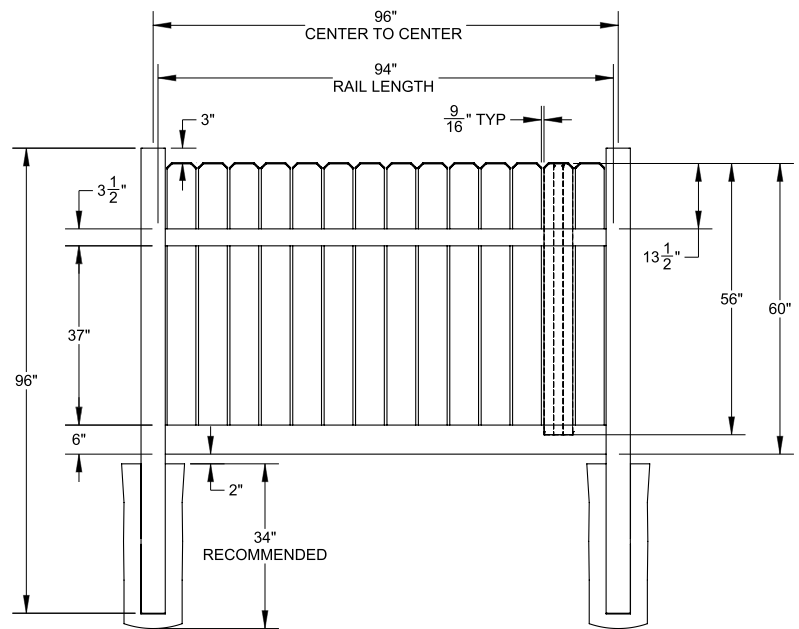

WALK GATE

FENCE PANEL

DRIVE GATE

MATERIAL PER SECTION

QTY	ITEM	DIMENSION
1	Top Rail	2" x 3½" x 94"
1	Bottom Rail	2" x 6" x 94"
14	Pickets	¾" x 6" x 44"
1	Aluminum Insert	93"

RAIL PROFILE

VERTEX BASE
1½" x 5½"

STANDARD | 5' X 8' SARASOTA

SEMI-PRIVATE DOG-EAR STRAIGHT | VERTEX BASE RAIL

DESCRIPTION	WHITE		SAND	
	QTY	SKU	QTY	SKU
5' x 8' Sarasota Semi-Private Dog-Ear Straight (60"H)		73048537		73048550
5" x 5" x 96" Line Post (MM)		73011334		73011340
5" x 5" x 96" Corner Post (MM)		73011335		73011341
5" x 5" x 96" End Gate Post (MM)		73011336		73011342
5" x 5" Pyramid Post Cap		73003093		73003769
5" x 5" Gothic Post Cap		73003094		73003760
5" x 5" New England Post Cap		73045003		73045004
5' x 49½" Sarasota Semi-Private Dog-Ear Straight Walk Gate		73048585		73048589
5' x 62½" Sarasota Semi-Private Dog-Ear Straight Drive Gate		73048586		73048590
5" x 5" x 94" Gate Post Insert			73012353	

WALK GATE

FENCE PANEL

DRIVE GATE

MATERIAL PER SECTION

QTY	ITEM	DIMENSION
1	Top Rail	2" x 3½" x 94"
1	Bottom Rail	2" x 6" x 94"
14	Pickets	¾" x 6" x 56"
1	Aluminum Insert	93"

RAIL PROFILE

VERTEX BASE
1½" x 5½"