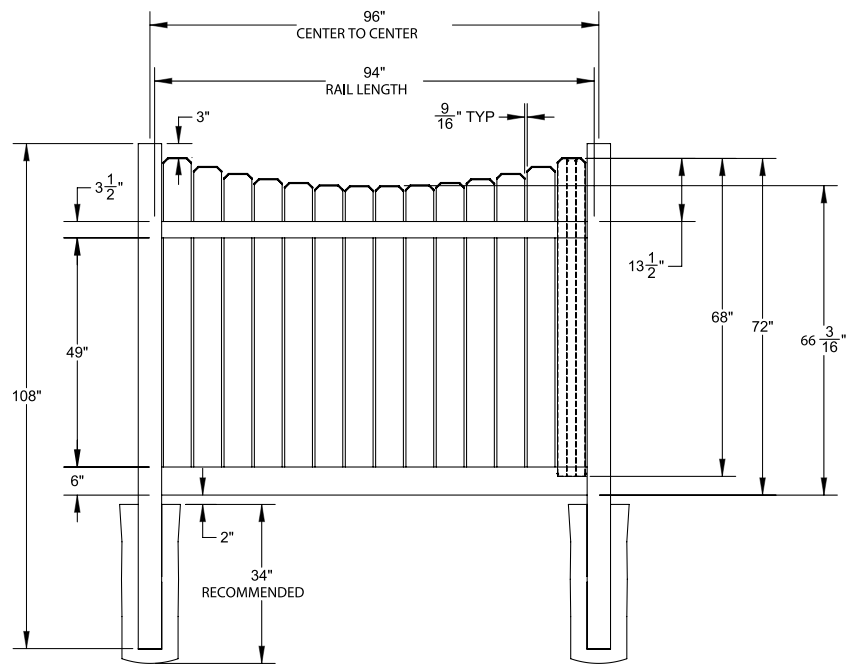

RAIL PROFILE

QTY	ITEM	DIMENSION
2	Dog-Ear Pickets	¾" x 5" x 3½"
2	Dog-Ear Pickets	¾" x 5" x 38 ¹¹ / ₁₆ "
2	Dog-Ear Pickets	¾" x 5" x 38 ³ / ₁₆ "
2	Dog-Ear Pickets	¾" x 5" x 38"
1	Aluminum Insert	93"

VERTEX BASE
1½" x 5½"

WALK GATE

FENCE PANEL

DRIVE GATE

MATERIAL PER SECTION

QTY	ITEM	DIMENSION
1	Top Rail	2" x 3½" x 94"
1	Bottom Rail	2" x 6" x 94"
2	Dog-Ear Pickets	¾" x 5.94" x 68"
2	Dog-Ear Pickets	¾" x 5.94" x 66½"
2	Dog-Ear Pickets	¾" x 5.94" x 64⅝"

RAIL PROFILE

QTY	ITEM	DIMENSION
2	Dog-Ear Pickets	¾" x 5.94" x 63½"
2	Dog-Ear Pickets	¾" x 5.94" x 62⅞"
2	Dog-Ear Pickets	¾" x 5.94" x 62⅞"
2	Dog-Ear Pickets	¾" x 5.94" x 62"
1	Aluminum Insert	93"

VERTEX BASE
1½" x 5½"