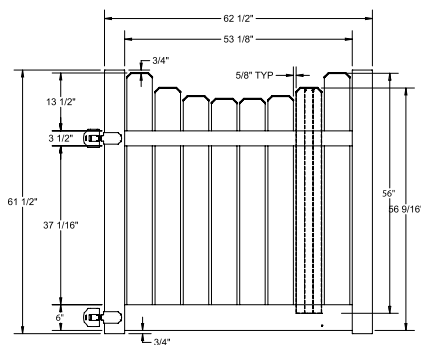

RAIL PROFILE

QTY	ITEM	DIMENSION
2	Dog-Ear Pickets	¾" x 5.94" x 63½"
2	Dog-Ear Pickets	¾" x 5.94" x 62⅞"
2	Dog-Ear Pickets	¾" x 5.94" x 62⅞"
2	Dog-Ear Pickets	¾" x 5.94" x 62"
1	Aluminum Insert	93"

VERTEX BASE
1½" x 5½"

WALK GATE

FENCE PANEL

DRIVE GATE

MATERIAL PER SECTION

QTY	ITEM	DIMENSION
1	Top Rail	2" x 3½" x 94"
1	Bottom Rail	2" x 6" x 94"
2	Dog-Ear Pickets	¾" x 6" x 56"
2	Dog-Ear Pickets	¾" x 6" x 54⅞"
2	Dog-Ear Pickets	¾" x 6" x 52⅞"

RAIL PROFILE

QTY	ITEM	DIMENSION
2	Dog-Ear Pickets	¾" x 6" x 51½"
2	Dog-Ear Pickets	¾" x 6" x 50⅞"
2	Dog-Ear Pickets	¾" x 6" x 50⅜"
2	Dog-Ear Pickets	¾" x 6" x 50"
1	Aluminum Insert	93"

VERTEX BASE
1½" x 5½"