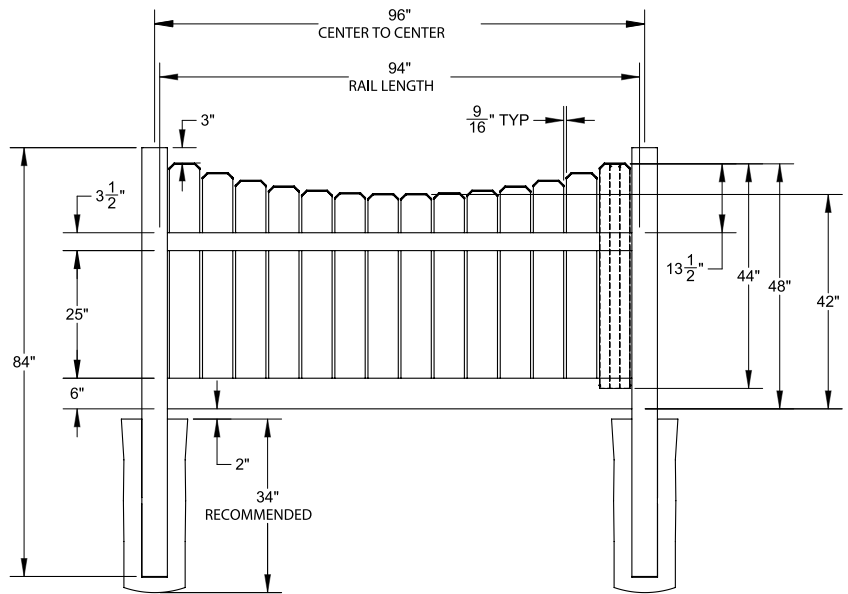

INNOVATIONS

- ↔ StayStraight®
- ☀ SolarGuard®

SIZES

Width:
6' and 8'

Height:
4', 5' and 6'

STANDARD

\$-\$\$

Timeless Solid Colors | Classic Vinyl Construction

Post Caps & Hardware Available

See Accessories and Hardware PDF for more information and product offerings.

STANDARD | 4' X 8' SARASOTA

SEMI-PRIVATE DOG-EAR SCALLOPED | VERTEX BASE RAIL

DESCRIPTION	WHITE		SAND	
	QTY	SKU	QTY	SKU
4' x 8' Sarasota Semi-Private Dog-Ear Scalloped Panel (48"H)		73048541		73048554
5" x 5" x 84" Line Post (NN)		73011358		73011364
5" x 5" x 84" Corner Post (NN)		73011359		73011365
5" x 5" x 84" End Gate Post (NN)		73011360		73011366
5" x 5" Pyramid Post Cap		73003093		73003769
5" x 5" Gothic Post Cap		73003094		73003760
5" x 5" New England Post Cap		73045003		73045004
4' x 49½" Sarasota Semi-Private Dog-Ear Scalloped Walk Gate		73048599		73048604
4' x 62½" Sarasota Semi-Private Dog-Ear Scalloped Drive Gate		73048600		73048605
5" x 5" x 82" Gate Post Insert			73003718	

WALK GATE

FENCE PANEL

DRIVE GATE

MATERIAL PER SECTION

QTY	ITEM	DIMENSION
1	Top Rail	2" x 3½" x 94"
1	Bottom Rail	2" x 6" x 94"
2	Dog-Ear Pickets	¾" x 5" x 44"
2	Dog-Ear Pickets	¾" x 5" x 48½"
2	Dog-Ear Pickets	¾" x 5" x 40½"

RAIL PROFILE

QTY	ITEM	DIMENSION
2	Dog-Ear Pickets	¾" x 5" x 3½"
2	Dog-Ear Pickets	¾" x 5" x 38 ¹¹ / ₁₆ "
2	Dog-Ear Pickets	¾" x 5" x 38 ³ / ₁₆ "
2	Dog-Ear Pickets	¾" x 5" x 38"
1	Aluminum Insert	93"

VERTEX BASE
1½" x 5½"