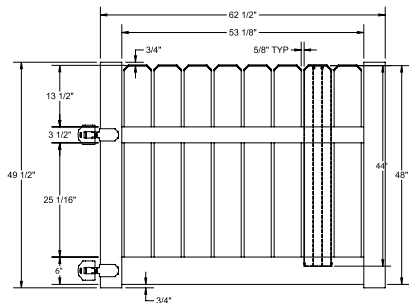

WALK GATE

FENCE PANEL

DRIVE GATE

MATERIAL PER SECTION

QTY	ITEM	DIMENSION
1	Top Rail	2" x 3½" x 94"
1	Bottom Rail	2" x 6" x 94"
2	Dog-Ear Pickets	¾" x 6" x 56"
2	Dog-Ear Pickets	¾" x 6" x 54⅞"
2	Dog-Ear Pickets	¾" x 6" x 52⅞"

RAIL PROFILE

QTY	ITEM	DIMENSION
2	Dog-Ear Pickets	¾" x 6" x 51½"
2	Dog-Ear Pickets	¾" x 6" x 50⅞"
2	Dog-Ear Pickets	¾" x 6" x 50⅜"
2	Dog-Ear Pickets	¾" x 6" x 50"
1	Aluminum Insert	93"

VERTEX BASE
1½" x 5½"

STANDARD | 4' X 8' SARASOTA

SEMI-PRIVATE DOG-EAR STRAIGHT | VERTEX BASE RAIL

DESCRIPTION	WHITE		SAND	
	QTY	SKU	QTY	SKU
4' x 8' Sarasota Semi-Private Dog-Ear Straight Panel (48"H)		73048538		73048551
5" x 5" x 84" Line Post (NN)		73011358		73011364
5" x 5" x 84" Corner Post (NN)		73011359		73011365
5" x 5" x 84" End Gate Post (NN)		73011360		73011366
5" x 5" Pyramid Post Cap		73003093		73003769
5" x 5" Gothic Post Cap		73003094		73003760
5" x 5" New England Post Cap		73045003		73045004
4' x 49½" Sarasota Semi-Private Dog-Ear Straight Walk Gate		73048597		73048602
4' x 62½" Sarasota Semi-Private Dog-Ear Straight Drive Gate		73048598		73048603
5" x 5" x 82" Gate Post Insert			73003718	

WALK GATE

FENCE PANEL

DRIVE GATE

MATERIAL PER SECTION

QTY	ITEM	DIMENSION
1	Top Rail	2" x 3½" x 94"
1	Bottom Rail	2" x 6" x 94"
14	Pickets	¾" x 6" x 44"
1	Aluminum Insert	93"

RAIL PROFILE

VERTEX BASE
1½" x 5½"