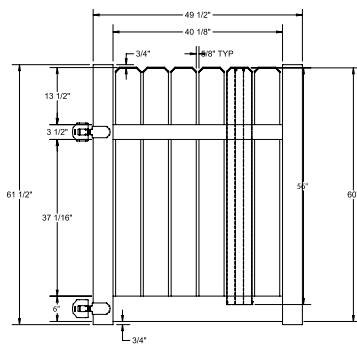

RAIL PROFILE

QTY	ITEM	DIMENSION
2	Dog-Ear Pickets	¾" x 6" x 51½"
2	Dog-Ear Pickets	¾" x 6" x 50⅞"
2	Dog-Ear Pickets	¾" x 6" x 50⅜"
2	Dog-Ear Pickets	¾" x 6" x 50"
1	Aluminum Insert	93"

VERTEX BASE
1½" x 5½"

WALK GATE

FENCE PANEL

DRIVE GATE

MATERIAL PER SECTION

QTY	ITEM	DIMENSION
1	Top Rail	2" x 3½" x 94"
1	Bottom Rail	2" x 6" x 94"
14	Pickets	¾" x 6" x 44"
1	Aluminum Insert	93"

RAIL PROFILE

VERTEX BASE
1½" x 5½"

WALK GATE

FENCE PANEL

DRIVE GATE

MATERIAL PER SECTION

QTY	ITEM	DIMENSION
1	Top Rail	2" x 3½" x 94"
1	Bottom Rail	2" x 6" x 94"
14	Pickets	¾" x 6" x 56"
1	Aluminum Insert	93"

RAIL PROFILE

VERTEX BASE
1½" x 5½"