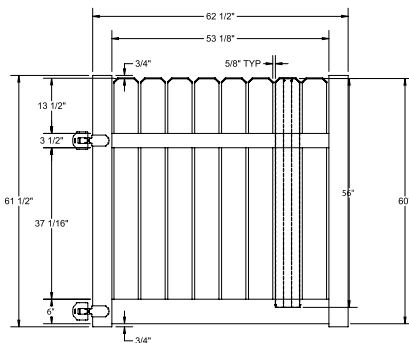

WALK GATE

FENCE PANEL

DRIVE GATE

MATERIAL PER SECTION

QTY	ITEM	DIMENSION
1	Top Rail	2" x 3½" x 94"
1	Bottom Rail	2" x 6" x 94"
14	Pickets	¾" x 6" x 44"
1	Aluminum Insert	93"

RAIL PROFILE

VERTEX BASE
1½" x 5½"

STANDARD | 5' X 8' SARASOTA

SEMI-PRIVATE DOG-EAR STRAIGHT | VERTEX BASE RAIL

DESCRIPTION	WHITE		SAND	
	QTY	SKU	QTY	SKU
5' x 8' Sarasota Semi-Private Dog-Ear Straight (60"H)		73048537		73048550
5" x 5" x 96" Line Post (MM)		73011334		73011340
5" x 5" x 96" Corner Post (MM)		73011335		73011341
5" x 5" x 96" End Gate Post (MM)		73011336		73011342
5" x 5" Pyramid Post Cap		73003093		73003769
5" x 5" Gothic Post Cap		73003094		73003760
5" x 5" New England Post Cap		73045003		73045004
5' x 49½" Sarasota Semi-Private Dog-Ear Straight Walk Gate		73048585		73048589
5' x 62½" Sarasota Semi-Private Dog-Ear Straight Drive Gate		73048586		73048590
5" x 5" x 94" Gate Post Insert			73012353	

WALK GATE

FENCE PANEL

DRIVE GATE

MATERIAL PER SECTION

QTY	ITEM	DIMENSION
1	Top Rail	2" x 3½" x 94"
1	Bottom Rail	2" x 6" x 94"
14	Pickets	¾" x 6" x 56"
1	Aluminum Insert	93"

RAIL PROFILE

VERTEX BASE
1½" x 5½"