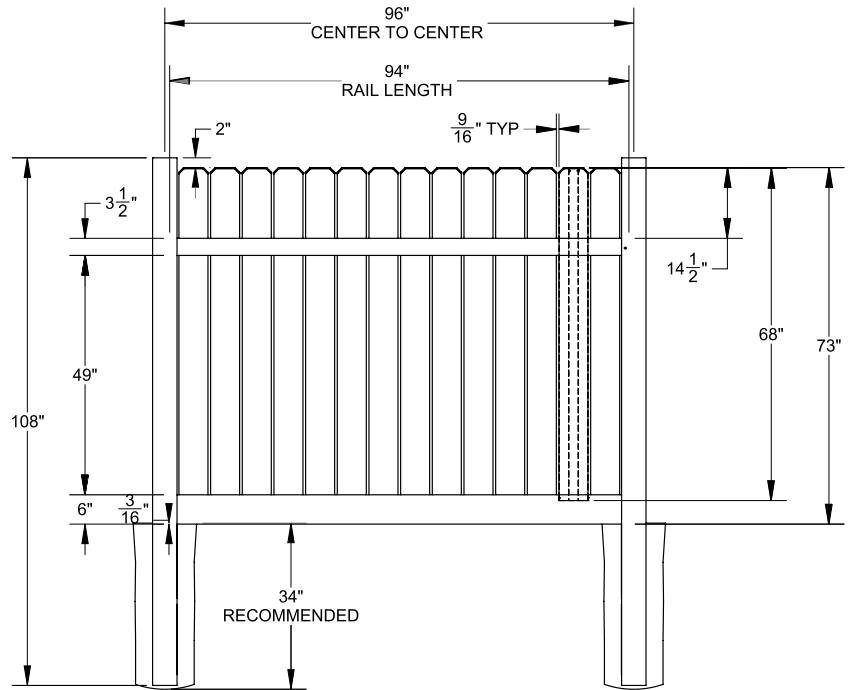

WALK GATE

FENCE PANEL

DRIVE GATE

MATERIAL PER SECTION

QTY	ITEM	DIMENSION
1	Top Rail	2" x 3½" x 94"
1	Bottom Rail	2" x 6" x 94"
14	Pickets	¾" x 6" x 56"
1	Aluminum Insert	93"

RAIL PROFILE

VERTEX BASE
1½" x 5½"

OS QuickShip available in White only. Applies to: Fence Panels; Line, Corner, End and Gate Posts; and 4' and 5' Wide Gates.

WALK GATE

FENCE PANEL

DRIVE GATE

MATERIAL PER SECTION

QTY	ITEM	DIMENSION
1	Top Rail	2" x 3½" x 94"
1	Bottom Rail	2" x 6" x 94"
14	Pickets	¾" x 6" x 68"
1	Aluminum Insert	93"