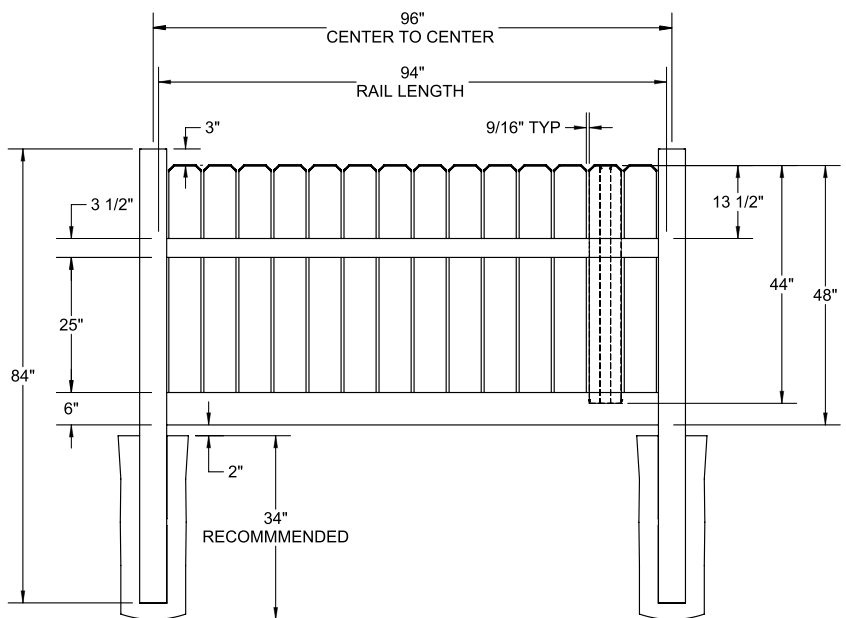

RAIL PROFILE

QTY	ITEM	DIMENSION
2	Dog-Ear Pickets	¾" x 6" x 51½"
2	Dog-Ear Pickets	¾" x 6" x 50⅞"
2	Dog-Ear Pickets	¾" x 6" x 50⅜"
2	Dog-Ear Pickets	¾" x 6" x 50"
1	Aluminum Insert	93"

VERTEX BASE
1½" x 5½"

WALK GATE

FENCE PANEL

DRIVE GATE

MATERIAL PER SECTION

QTY	ITEM	DIMENSION
1	Top Rail	2" x 3½" x 94"
1	Bottom Rail	2" x 6" x 94"
14	Pickets	¾" x 6" x 44"
1	Aluminum Insert	93"

RAIL PROFILE

VERTEX BASE
1½" x 5½"