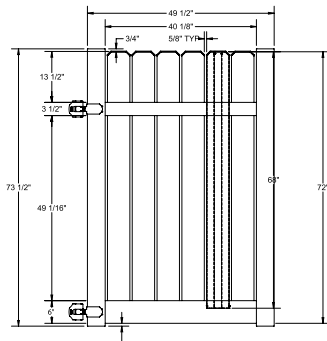

WALK GATE

FENCE PANEL

DRIVE GATE

MATERIAL PER SECTION

QTY	ITEM	DIMENSION
1	Top Rail	2" x 3½" x 94"
1	Bottom Rail	2" x 6" x 94"
14	Pickets	¾" x 6" x 44"
1	Aluminum Insert	93"

RAIL PROFILE

VERTEX BASE
1½" x 5½"

WALK GATE

FENCE PANEL

DRIVE GATE

MATERIAL PER SECTION

QTY	ITEM	DIMENSION
1	Top Rail	2" x 3½" x 94"
1	Bottom Rail	2" x 6" x 94"
14	Pickets	¾" x 6" x 56"
1	Aluminum Insert	93"

RAIL PROFILE

VERTEX BASE
1½" x 5½"

OS QuickShip available in White only. Applies to: Fence Panels; Line, Corner, End and Gate Posts; and 4' and 5' Wide Gates.

WALK GATE

FENCE PANEL

DRIVE GATE

MATERIAL PER SECTION

QTY	ITEM	DIMENSION
1	Top Rail	2" x 3½" x 94"
1	Bottom Rail	2" x 6" x 94"
14	Pickets	¾" x 6" x 68"
1	Aluminum Insert	93"

RAIL PROFILE

VERTEX BASE
1½" x 5½"