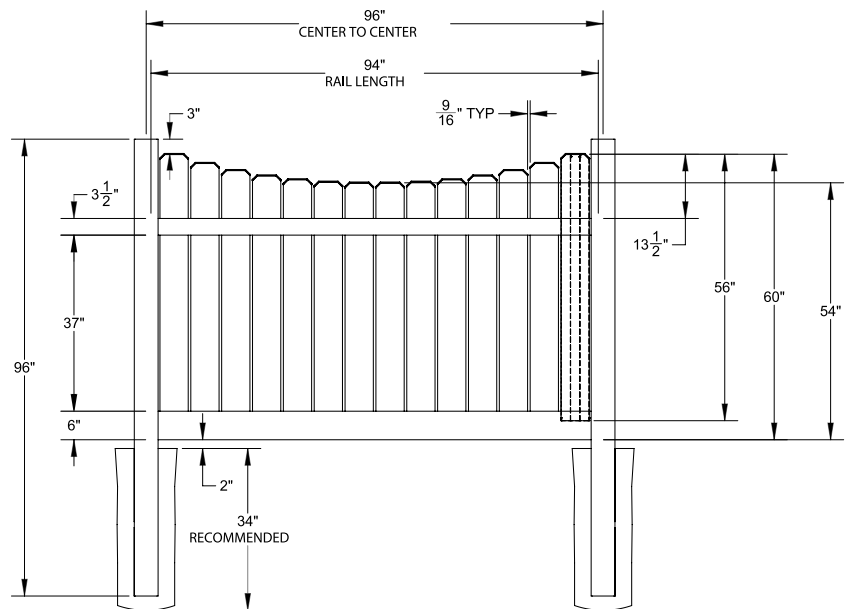

RAIL PROFILE

QTY	ITEM	DIMENSION
2	Dog-Ear Pickets	¾" x 5.94" x 63½"
2	Dog-Ear Pickets	¾" x 5.94" x 62⅞"
2	Dog-Ear Pickets	¾" x 5.94" x 62⅞"
2	Dog-Ear Pickets	¾" x 5.94" x 62"
1	Aluminum Insert	93"

VERTEX BASE
1½" x 5½"

STANDARD | 5' X 8' SARASOTA

SEMI-PRIVATE DOG-EAR SCALLOPED | VERTEX BASE RAIL

DESCRIPTION	WHITE		SAND	
	QTY	SKU	QTY	SKU
5' x 8' Sarasota Semi-Private Dog-Ear Scalloped Panel (60"H)		73048540		73048553
5" x 5" x 96" Line Post (MM)		73011334		73011340
5" x 5" x 96" Corner Post (MM)		73011335		73011341
5" x 5" x 96" End Gate Post (MM)		73011336		73011342
5" x 5" Pyramid Post Cap		73003093		73003769
5" x 5" Gothic Post Cap		73003094		73003760
5" x 5" New England Post Cap		73045003		73045004
5' x 49½" Sarasota Semi-Private Dog-Ear Scalloped Walk Gate		73048587		73048591
5' x 62½" Sarasota Semi-Private Dog-Ear Scalloped Drive Gate		73048588		73048592
5" x 5" x 94" Gate Post Insert				73012353

WALK GATE

FENCE PANEL

DRIVE GATE

MATERIAL PER SECTION

QTY	ITEM	DIMENSION
1	Top Rail	2" x 3½" x 94"
1	Bottom Rail	2" x 6" x 94"
2	Dog-Ear Pickets	¾" x 6" x 56"
2	Dog-Ear Pickets	¾" x 6" x 54⅞"
2	Dog-Ear Pickets	¾" x 6" x 52⅞"

RAIL PROFILE

QTY	ITEM	DIMENSION
2	Dog-Ear Pickets	¾" x 6" x 51½"
2	Dog-Ear Pickets	¾" x 6" x 50⅞"
2	Dog-Ear Pickets	¾" x 6" x 50⅜"
2	Dog-Ear Pickets	¾" x 6" x 50"
1	Aluminum Insert	93"

VERTEX BASE
1½" x 5½"