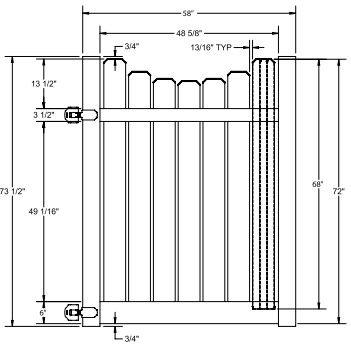

RAIL PROFILE

QTY	ITEM	DIMENSION
2	Dog-Ear Pickets	¾" x 5" x 3½"
2	Dog-Ear Pickets	¾" x 5" x 38 ¹¹ / ₁₆ "
2	Dog-Ear Pickets	¾" x 5" x 38 ³ / ₁₆ "
2	Dog-Ear Pickets	¾" x 5" x 38"
1	Aluminum Insert	93"

VERTEX BASE
1½" x 5½"

WALK GATE

FENCE PANEL

DRIVE GATE

MATERIAL PER SECTION

QTY	ITEM	DIMENSION
1	Top Rail	2" x 3½" x 94"
1	Bottom Rail	2" x 6" x 94"
2	Dog-Ear Pickets	¾" x 5.94" x 68"
2	Dog-Ear Pickets	¾" x 5.94" x 66½"
2	Dog-Ear Pickets	¾" x 5.94" x 64⅝"

RAIL PROFILE

QTY	ITEM	DIMENSION
2	Dog-Ear Pickets	¾" x 5.94" x 63½"
2	Dog-Ear Pickets	¾" x 5.94" x 62⅞"
2	Dog-Ear Pickets	¾" x 5.94" x 62⅞"
2	Dog-Ear Pickets	¾" x 5.94" x 62"
1	Aluminum Insert	93"

VERTEX BASE
1½" x 5½"