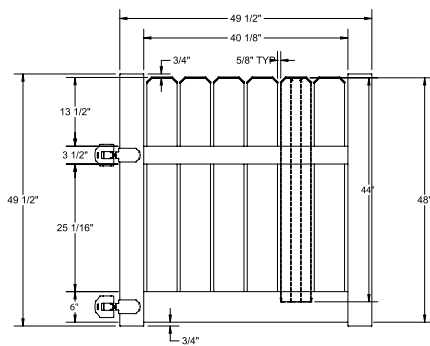

WALK GATE

FENCE PANEL

DRIVE GATE

MATERIAL PER SECTION

QTY	ITEM	DIMENSION
1	Top Rail	2" x 3½" x 94"
1	Bottom Rail	2" x 6" x 94"
2	Dog-Ear Pickets	¾" x 6" x 56"
2	Dog-Ear Pickets	¾" x 6" x 54⅞"
2	Dog-Ear Pickets	¾" x 6" x 52⅞"

RAIL PROFILE

QTY	ITEM	DIMENSION
2	Dog-Ear Pickets	¾" x 6" x 51½"
2	Dog-Ear Pickets	¾" x 6" x 50⅞"
2	Dog-Ear Pickets	¾" x 6" x 50⅜"
2	Dog-Ear Pickets	¾" x 6" x 50"
1	Aluminum Insert	93"

VERTEX BASE
1½" x 5½"

WALK GATE

FENCE PANEL

DRIVE GATE

MATERIAL PER SECTION

QTY	ITEM	DIMENSION
1	Top Rail	2" x 3½" x 94"
1	Bottom Rail	2" x 6" x 94"
14	Pickets	¾" x 6" x 44"
1	Aluminum Insert	93"

RAIL PROFILE

VERTEX BASE
1½" x 5½"