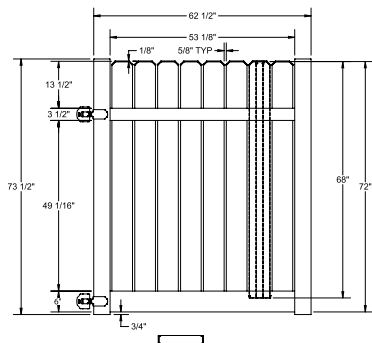

WALK GATE

FENCE PANEL

DRIVE GATE

MATERIAL PER SECTION

QTY	ITEM	DIMENSION
1	Top Rail	2" x 3½" x 94"
1	Bottom Rail	2" x 6" x 94"
14	Pickets	¾" x 6" x 56"
1	Aluminum Insert	93"

RAIL PROFILE

VERTEX BASE
1½" x 5½"

OS QuickShip available in White only. Applies to: Fence Panels; Line, Corner, End and Gate Posts; and 4' and 5' Wide Gates.

WALK GATE

FENCE PANEL

DRIVE GATE

MATERIAL PER SECTION

QTY	ITEM	DIMENSION
1	Top Rail	2" x 3½" x 94"
1	Bottom Rail	2" x 6" x 94"
14	Pickets	¾" x 6" x 68"
1	Aluminum Insert	93"

RAIL PROFILE

VERTEX BASE
1½" x 5½"