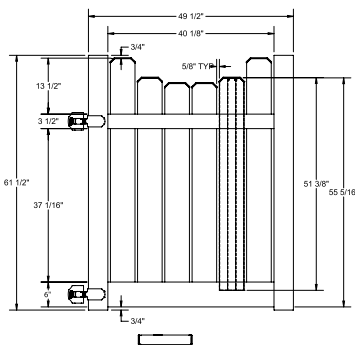

WALK GATE

FENCE PANEL

DRIVE GATE

MATERIAL PER SECTION

QTY	ITEM	DIMENSION
1	Top Rail	2" x 3½" x 94"
1	Bottom Rail	2" x 6" x 94"
2	Dog-Ear Pickets	¾" x 5.94" x 68"
2	Dog-Ear Pickets	¾" x 5.94" x 66½"
2	Dog-Ear Pickets	¾" x 5.94" x 64⅝"

RAIL PROFILE

QTY	ITEM	DIMENSION
2	Dog-Ear Pickets	¾" x 5.94" x 63½"
2	Dog-Ear Pickets	¾" x 5.94" x 62⅞"
2	Dog-Ear Pickets	¾" x 5.94" x 62⅞"
2	Dog-Ear Pickets	¾" x 5.94" x 62"
1	Aluminum Insert	93"

VERTEX BASE
1½" x 5½"

WALK GATE

FENCE PANEL

DRIVE GATE

MATERIAL PER SECTION

QTY	ITEM	DIMENSION
1	Top Rail	2" x 3½" x 94"
1	Bottom Rail	2" x 6" x 94"
2	Dog-Ear Pickets	¾" x 6" x 56"
2	Dog-Ear Pickets	¾" x 6" x 54⅞"
2	Dog-Ear Pickets	¾" x 6" x 52⅞"

RAIL PROFILE

QTY	ITEM	DIMENSION
2	Dog-Ear Pickets	¾" x 6" x 51½"
2	Dog-Ear Pickets	¾" x 6" x 50⅞"
2	Dog-Ear Pickets	¾" x 6" x 50⅜"
2	Dog-Ear Pickets	¾" x 6" x 50"
1	Aluminum Insert	93"

VERTEX BASE
1½" x 5½"