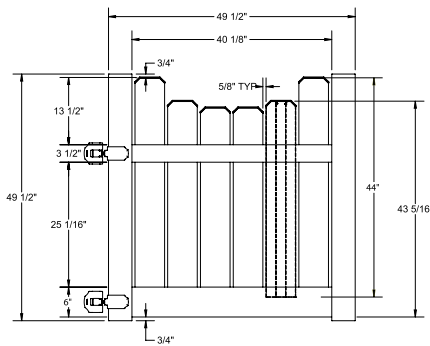

INNOVATIONS

- ↔ StayStraight®
- ☀ SolarGuard®

SIZES

Width:
6' and 8'

Height:
4', 5' and 6'

STANDARD

\$-\$\$

Timeless Solid Colors | Classic Vinyl Construction

Post Caps & Hardware Available

See Accessories and Hardware PDF for more information and product offerings.

STANDARD | 4' X 8' SARASOTA

SEMI-PRIVATE DOG-EAR SCALLOPED | VERTEX BASE RAIL

DESCRIPTION	WHITE		SAND	
	QTY	SKU	QTY	SKU
4' x 8' Sarasota Semi-Private Dog-Ear Scalloped Panel (48"H)		73048541		73048554
5" x 5" x 84" Line Post (NN)		73011358		73011364
5" x 5" x 84" Corner Post (NN)		73011359		73011365
5" x 5" x 84" End Gate Post (NN)		73011360		73011366
5" x 5" Pyramid Post Cap		73003093		73003769
5" x 5" Gothic Post Cap		73003094		73003760
5" x 5" New England Post Cap		73045003		73045004
4' x 49½" Sarasota Semi-Private Dog-Ear Scalloped Walk Gate		73048599		73048604
4' x 62½" Sarasota Semi-Private Dog-Ear Scalloped Drive Gate		73048600		73048605
5" x 5" x 82" Gate Post Insert			73003718	

WALK GATE

FENCE PANEL

DRIVE GATE

MATERIAL PER SECTION

QTY	ITEM	DIMENSION
1	Top Rail	2" x 3½" x 94"
1	Bottom Rail	2" x 6" x 94"
2	Dog-Ear Pickets	¾" x 5" x 44"
2	Dog-Ear Pickets	¾" x 5" x 48½"
2	Dog-Ear Pickets	¾" x 5" x 40½"

RAIL PROFILE

QTY	ITEM	DIMENSION
2	Dog-Ear Pickets	¾" x 5" x 3½"
2	Dog-Ear Pickets	¾" x 5" x 38 ¹¹ / ₁₆ "
2	Dog-Ear Pickets	¾" x 5" x 38 ³ / ₁₆ "
2	Dog-Ear Pickets	¾" x 5" x 38"
1	Aluminum Insert	93"

VERTEX BASE
1½" x 5½"