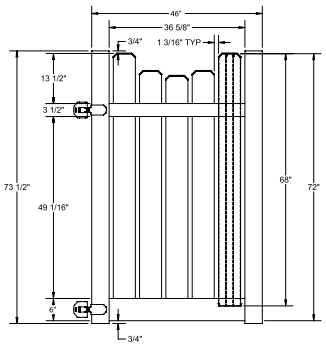

WALK GATE

FENCE PANEL

DRIVE GATE

MATERIAL PER SECTION

QTY	ITEM	DIMENSION
1	Top Rail	2" x 3½" x 94"
1	Bottom Rail	2" x 6" x 94"
2	Dog-Ear Pickets	¾" x 5" x 44"
2	Dog-Ear Pickets	¾" x 5" x 48½"
2	Dog-Ear Pickets	¾" x 5" x 40½"

RAIL PROFILE

QTY	ITEM	DIMENSION
2	Dog-Ear Pickets	¾" x 5" x 3½"
2	Dog-Ear Pickets	¾" x 5" x 38 ¹¹ / ₁₆ "
2	Dog-Ear Pickets	¾" x 5" x 38 ³ / ₁₆ "
2	Dog-Ear Pickets	¾" x 5" x 38"
1	Aluminum Insert	93"

VERTEX BASE
1½" x 5½"

WALK GATE

FENCE PANEL

DRIVE GATE

MATERIAL PER SECTION

QTY	ITEM	DIMENSION
1	Top Rail	2" x 3½" x 94"
1	Bottom Rail	2" x 6" x 94"
2	Dog-Ear Pickets	¾" x 5.94" x 68"
2	Dog-Ear Pickets	¾" x 5.94" x 66½"
2	Dog-Ear Pickets	¾" x 5.94" x 64⅝"

RAIL PROFILE

QTY	ITEM	DIMENSION
2	Dog-Ear Pickets	¾" x 5.94" x 63½"
2	Dog-Ear Pickets	¾" x 5.94" x 62⅞"
2	Dog-Ear Pickets	¾" x 5.94" x 62⅞"
2	Dog-Ear Pickets	¾" x 5.94" x 62"
1	Aluminum Insert	93"

VERTEX BASE
1½" x 5½"