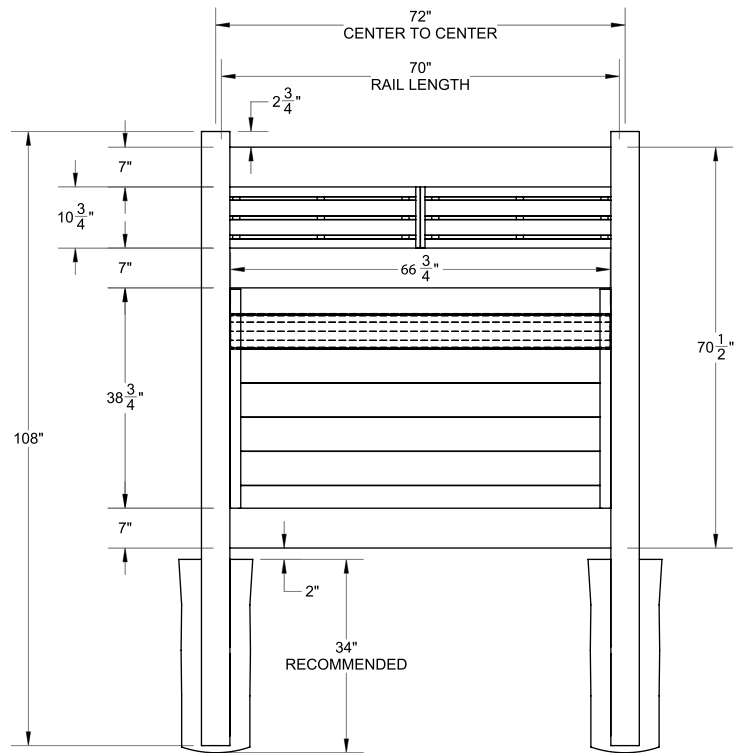

RAIL PROFILE

QTY	ITEM	DIMENSION
2	Boardwalk DSP	1 1/8" x 47 7/8"
1	DSP Topper Stile (2 Pack)	N/A
1	DSP Trim	7/8" x 1 1/2" x 33 1/2"
1	Pan Head Screw (10 PC)	#10 X 3/4"

ELEMENT RESERVE
1 1/4" x 7"

STANDARD | 6' X 6' SAVANNAH

HORIZONTAL PRIVACY | ELEMENT RESERVE RAIL

DESCRIPTION	WHITE		GRAY	
	QTY	SKU	QTY	SKU
6' x 6' Savannah Horizontal Privacy Panel (72"H)		73045801		73055102
5" x 5" x 108" Line Post (Al)		73045604		73055104
5" x 5" x 108" Corner Post (Al)		73045605		73055105
5" x 5" x 108" End Post (Al)		73045606		73055106
5" x 5" Pyramid Post Cap		73003093		73053068
5" x 5" Gothic Post Cap		73003094		N/A
5" x 5" New England Post Cap		73045003		73044489
6' x 46" Savannah Horizontal Privacy Walk Gate		73045608		73053096
6' x 58" Savannah Horizontal Privacy Drive Gate		73045609		73055108
5" x 5" x 82" Gate Post Insert				73003718

WALK GATE

FENCE PANEL

DRIVE GATE

MATERIAL PER SECTION

QTY	ITEM	DIMENSION
2	Rails	1 3/4" x 7" x 70"
1	Slit Rail	1 3/4" x 7" x 70"
7	T&G Boards	7/8" x 6" x 66 3/4"
2	Structural Post U-Channel	1" x 1 7/8" x 38 3/4"

RAIL PROFILE

QTY	ITEM	DIMENSION
2	Boardwalk DSP	14 1/8" x 47 7/8"
1	DSP Topper Stile (2 pk)	N/A
2	DSP Trim	7/8" x 1 1/2" x 33 1/2"
1	Pan Head Screw (10 PC)	#10 X 3/4"

ELMENT RESERVE
1 3/4" x 7"

STANDARD | 6' X 8' SAVANNAH