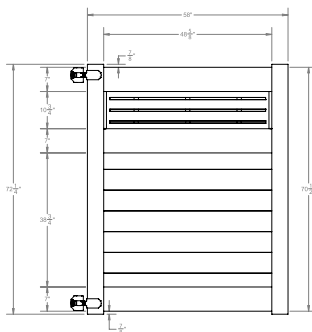

RAIL PROFILE

QTY	ITEM	DIMENSION
2	Boardwalk DSP	14 1/8" x 47 7/8"
1	DSP Topper Stile (2 pk)	N/A
2	DSP Trim	7/8" x 1 1/2" x 33 1/2"
1	Pan Head Screw (10 PC)	#10 X 3/4"

ELMENT RESERVE
1 3/4" x 7"

STANDARD | 6' X 8' SAVANNAH

HORIZONTAL PRIVACY | ELEMENT RESERVE RAIL

DESCRIPTION	WHITE		GRAY	
	QTY	SKU	QTY	SKU
6' x 8' Savannah Horizontal Privacy Panel (70"H)		73045603		73055103
5" x 5" x 108" Line Post (Al)		73045604		73055104
5" x 5" x 108" Corner Post (Al)		73045605		73055105
5" x 5" x 108" End Post (Al)		73045606		73055106
5" x 5" Pyramid Post Cap		73003093		73053068
5" x 5" Gothic Post Cap		73003094		N/A
5" x 5" New England Post Cap		73045003		73053093
6" x 46" Savannah Horizontal Privacy Walk Gate		73045608		73055107
6" x 58" Savannah Horizontal Privacy Drive Gate		73045609		73055108
5" x 5" x 106" Gate Post Insert		7300346		

WALK GATE

FENCE PANEL

DRIVE GATE

MATERIAL PER SECTION

QTY	ITEM	DIMENSION
2	Rails	1 3/4" x 7" x 94"
1	Slit Rail	1 3/4" x 7" x 94"
7	T&G Boards	7/8" x 6" x 90 3/4"
2	Structural Post U-Channel	1" x 1 7/8" x 38 3/4"