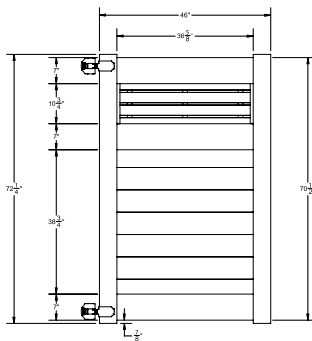

WALK GATE

FENCE PANEL

DRIVE GATE

MATERIAL PER SECTION

QTY	ITEM	DIMENSION
2	Rails	1 3/4" x 7" x 70"
1	Slit Rail	1 3/4" x 7" x 70"
7	T&G Boards	7/8" x 6" x 66 3/4"
2	Structural Post U-Channel	1" x 1 7/8" x 38 3/4"

RAIL PROFILE

QTY	ITEM	DIMENSION
2	Boardwalk DSP	14 1/8" x 47 7/8"
1	DSP Topper Stile (2 pk)	N/A
2	DSP Trim	7/8" x 1 1/2" x 33 1/2"
1	Pan Head Screw (10 PC)	#10 X 3/4"

ELMENT RESERVE
1 3/4" x 7"

STANDARD | 6' X 8' SAVANNAH

HORIZONTAL PRIVACY | ELEMENT RESERVE RAIL

DESCRIPTION	WHITE		GRAY	
	QTY	SKU	QTY	SKU
6' x 8' Savannah Horizontal Privacy Panel (70"H)		73045603		73055103
5" x 5" x 108" Line Post (Al)		73045604		73055104
5" x 5" x 108" Corner Post (Al)		73045605		73055105
5" x 5" x 108" End Post (Al)		73045606		73055106
5" x 5" Pyramid Post Cap		73003093		73053068
5" x 5" Gothic Post Cap		73003094		N/A
5" x 5" New England Post Cap		73045003		73053093
6" x 46" Savannah Horizontal Privacy Walk Gate		73045608		73055107
6" x 58" Savannah Horizontal Privacy Drive Gate		73045609		73055108
5" x 5" x 106" Gate Post Insert		7300346		

WALK GATE

FENCE PANEL

DRIVE GATE

MATERIAL PER SECTION

QTY	ITEM	DIMENSION
2	Rails	1 3/4" x 7" x 94"
1	Slit Rail	1 3/4" x 7" x 94"
7	T&G Boards	7/8" x 6" x 90 3/4"
2	Structural Post U-Channel	1" x 1 7/8" x 38 3/4"