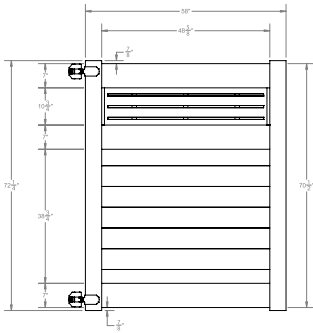

RAIL PROFILE

QTY	ITEM	DIMENSION
2	Boardwalk DSP	1 1/8" x 3 3/8"
1	DSP Topper Stile (2 Pack)	N/A
1	DSP Trim	7/8" x 1 1/2" x 33 1/2"
1	Pan Head Screw (10 PC)	10 pk

ELEMENT RESERVE
1 3/4" x 7"

SELECT | 6' X 8' SAVANNAH

HORIZONTAL PRIVACY | ELEMENT RESERVE RAIL

DESCRIPTION	CYPRESS		COASTAL CEDAR	
	QTY	SKU	QTY	SKU
6' x 8' Savannah Horizontal Privacy Panel (70"H)		73045762		73056883
5" x 5" x 108" Line Post (Al)		73045763		73056885
5" x 5" x 108" Corner Post (Al)		73045764		73056886
5" x 5" x 108" End Post (Al)		73045765		73056887
5" x 5" Pyramid Post Cap		73013829		73056835
5" x 5" New England Post Cap		73045007		73056837
6" x 46" Savannah Horizontal Privacy Walk Gate		73045767		73056888
6" x 58" Savannah Horizontal Privacy Drive Gate		73045827		73056889
5" x 5" x 106" Gate Post Insert				73003463

WALK GATE

FENCE PANEL

DRIVE GATE

MATERIAL PER SECTION

QTY	ITEM	DIMENSION
2	Rails	1 1/4" x 7" x 94"
1	Slit Rail	1 1/4" x 7" x 94"
7	T&G Boards	7/8" x 6" x 90 3/4"
2	Structural Post U-Channel	1" x 1 1/8" x 38 3/4"