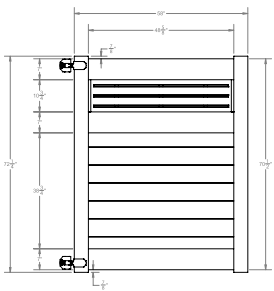

SELECT | 6' X 6' SAVANNAH

HORIZONTAL PRIVACY | ELEMENT RESERVE RAIL

DESCRIPTION	CYPRESS		COASTAL CEDAR	
	QTY	SKU	QTY	SKU
6' x 6' Savannah Horizontal Privacy Panel (72"H)		73045804		73056884
5" x 5" x 108" Line Post (Al)		73045763		73056885
5" x 5" x 108" Corner Post (Al)		73045764		73056886
5" x 5" x 108" End Post (Al)		73045765		73056887
5" x 5" Pyramid Post Cap		73013829		73056835
5" x 5" New England Post Cap		73045007		73056837
6' x 46" Savannah Horizontal Privacy Walk Gate		73045767		73056888
6' x 58" Savannah Horizontal Privacy Drive Gate		73045767		73056889
5" x 5" x 106" Gate Post Insert		73003463		

WALK GATE

FENCE PANEL

DRIVE GATE

MATERIAL PER SECTION

QTY	ITEM	DIMENSION
2	Rails	1 3/4" x 7" x 70"
1	Slit Rail	1 3/4" x 7" x 70"
7	T&G Boards	7/8" x 6" x 66 3/4"
2	Structural Post U-Channel	1" x 1 7/8" x 38 3/4"