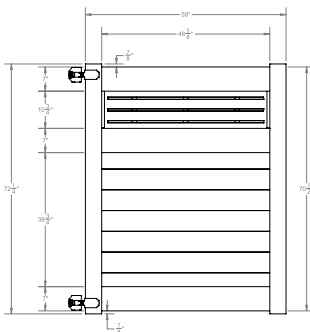

RAIL PROFILE

QTY	ITEM	DIMENSION
2	Boardwalk DSP	1 1/8" x 47 7/8"
1	DSP Topper Stile (2 Pack)	N/A
1	DSP Trim	7/8" x 1 1/2" x 33 1/2"
1	Pan Head Screw (10 PC)	#10 X 3/4"

ELEMENT RESERVE
1 1/4" x 7"

STANDARD | 6' X 6' SAVANNAH

HORIZONTAL PRIVACY | ELEMENT RESERVE RAIL

DESCRIPTION	WHITE		GRAY	
	QTY	SKU	QTY	SKU
6' x 6' Savannah Horizontal Privacy Panel (72"H)		73045801		73055102
5" x 5" x 108" Line Post (Al)		73045604		73055104
5" x 5" x 108" Corner Post (Al)		73045605		73055105
5" x 5" x 108" End Post (Al)		73045606		73055106
5" x 5" Pyramid Post Cap		73003093		73053068
5" x 5" Gothic Post Cap		73003094		N/A
5" x 5" New England Post Cap		73045003		73044489
6' x 46" Savannah Horizontal Privacy Walk Gate		73045608		73053096
6' x 58" Savannah Horizontal Privacy Drive Gate		73045609		73055108
5" x 5" x 82" Gate Post Insert				73003718

WALK GATE

FENCE PANEL

DRIVE GATE

MATERIAL PER SECTION

QTY	ITEM	DIMENSION
2	Rails	1 3/4" x 7" x 70"
1	Slit Rail	1 3/4" x 7" x 70"
7	T&G Boards	7/8" x 6" x 66 3/4"
2	Structural Post U-Channel	1" x 1 7/8" x 38 3/4"