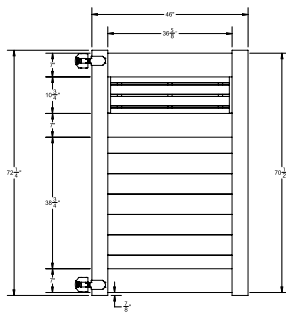

WALK GATE

FENCE PANEL

DRIVE GATE

MATERIAL PER SECTION

QTY	ITEM	DIMENSION
2	Rails	1 1/4" x 7" x 94"
1	Slit Rail	1 1/4" x 7" x 94"
7	T&G Boards	7/8" x 6" x 90 3/4"
2	Structural Post U-Channel	1" x 1 1/8" x 38 3/4"

RAIL PROFILE

QTY	ITEM	DIMENSION
2	Boardwalk DSP	1 1/8" x 47 7/8"
1	DSP Topper Stile (2 Pack)	N/A
1	DSP Trim	7/8" x 1 1/2" x 33 1/2"
1	Pan Head Screw (10 PC)	#10 X 3/4"

ELEMENT RESERVE
1 1/4" x 7"

STANDARD | 6' X 6' SAVANNAH

HORIZONTAL PRIVACY | ELEMENT RESERVE RAIL

DESCRIPTION	WHITE		GRAY	
	QTY	SKU	QTY	SKU
6' x 6' Savannah Horizontal Privacy Panel (72"H)		73045801		73055102
5" x 5" x 108" Line Post (Al)		73045604		73055104
5" x 5" x 108" Corner Post (Al)		73045605		73055105
5" x 5" x 108" End Post (Al)		73045606		73055106
5" x 5" Pyramid Post Cap		73003093		73053068
5" x 5" Gothic Post Cap		73003094		N/A
5" x 5" New England Post Cap		73045003		73044489
6' x 46" Savannah Horizontal Privacy Walk Gate		73045608		73053096
6' x 58" Savannah Horizontal Privacy Drive Gate		73045609		73055108
5" x 5" x 82" Gate Post Insert				73003718

WALK GATE

FENCE PANEL

DRIVE GATE

MATERIAL PER SECTION

QTY	ITEM	DIMENSION
2	Rails	1 3/4" x 7" x 70"
1	Slit Rail	1 3/4" x 7" x 70"
7	T&G Boards	7/8" x 6" x 66 3/4"
2	Structural Post U-Channel	1" x 1 7/8" x 38 3/4"