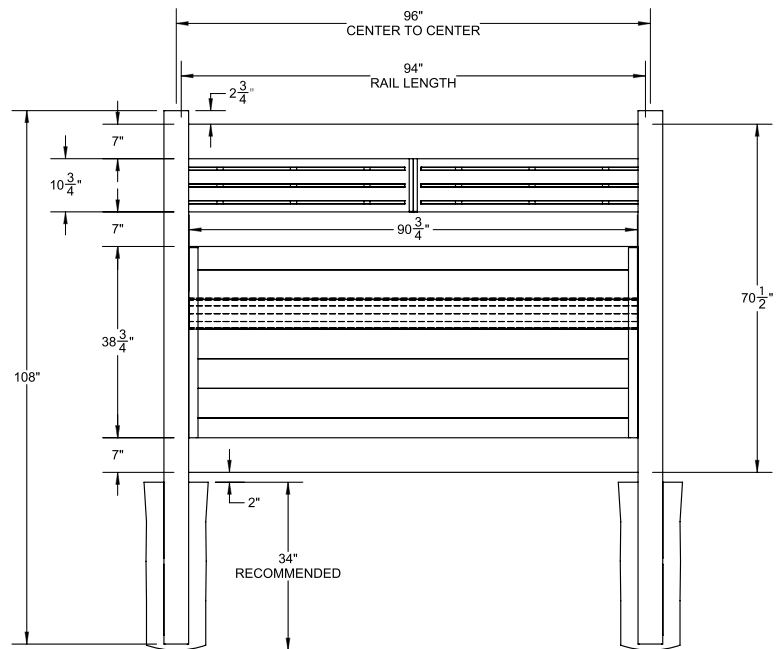

FENCE PANEL