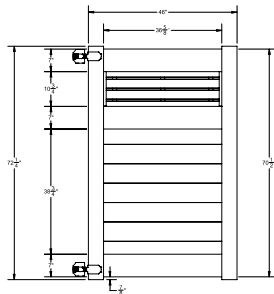

SELECT | 6' X 6' SAVANNAH

HORIZONTAL PRIVACY | ELEMENT RESERVE RAIL

DESCRIPTION	CYPRESS		COASTAL CEDAR	
	QTY	SKU	QTY	SKU
6' x 6' Savannah Horizontal Privacy Panel (72"H)		73045804		73056884
5" x 5" x 108" Line Post (Al)		73045763		73056885
5" x 5" x 108" Corner Post (Al)		73045764		73056886
5" x 5" x 108" End Post (Al)		73045765		73056887
5" x 5" Pyramid Post Cap		73013829		73056835
5" x 5" New England Post Cap		73045007		73056837
6' x 46" Savannah Horizontal Privacy Walk Gate		73045767		73056888
6' x 58" Savannah Horizontal Privacy Drive Gate		73045767		73056889
5" x 5" x 106" Gate Post Insert		73003463		

WALK GATE

FENCE PANEL

DRIVE GATE

MATERIAL PER SECTION

QTY	ITEM	DIMENSION
2	Rails	1 3/4" x 7" x 70"
1	Slit Rail	1 3/4" x 7" x 70"
7	T&G Boards	7/8" x 6" x 66 3/4"
2	Structural Post U-Channel	1" x 1 7/8" x 38 3/4"