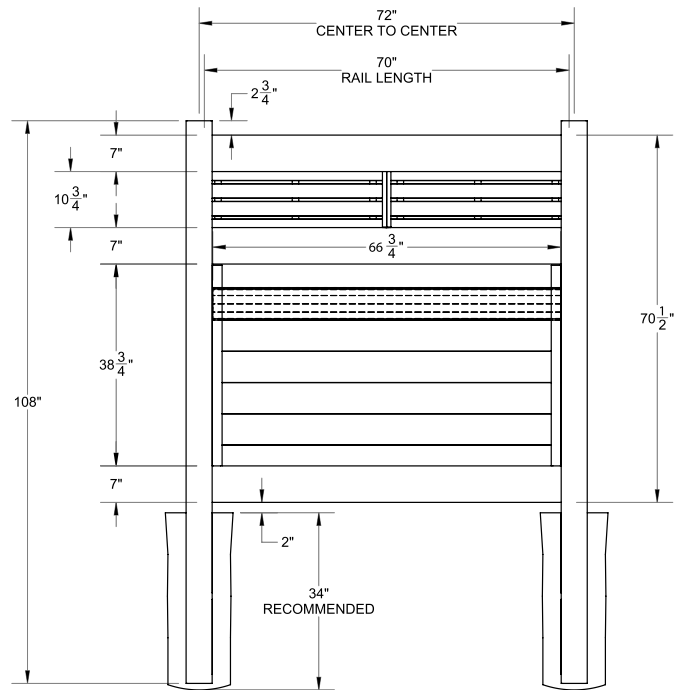

FENCE PANEL