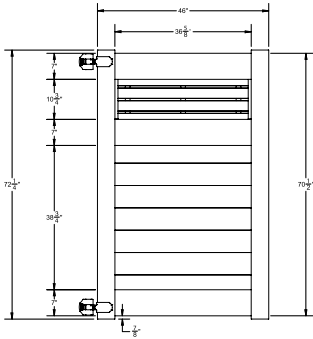

SELECT | 6' X 8' SAVANNAH

HORIZONTAL PRIVACY | ELEMENT RESERVE RAIL

DESCRIPTION	CYPRESS		COASTAL CEDAR	
	QTY	SKU	QTY	SKU
6' x 8' Savannah Horizontal Privacy Panel (70"H)		73045762		73056883
5" x 5" x 108" Line Post (Al)		73045763		73056885
5" x 5" x 108" Corner Post (Al)		73045764		73056886
5" x 5" x 108" End Post (Al)		73045765		73056887
5" x 5" Pyramid Post Cap		73013829		73056835
5" x 5" New England Post Cap		73045007		73056837
6" x 46" Savannah Horizontal Privacy Walk Gate		73045767		73056888
6" x 58" Savannah Horizontal Privacy Drive Gate		73045827		73056889
5" x 5" x 106" Gate Post Insert				73003463

WALK GATE