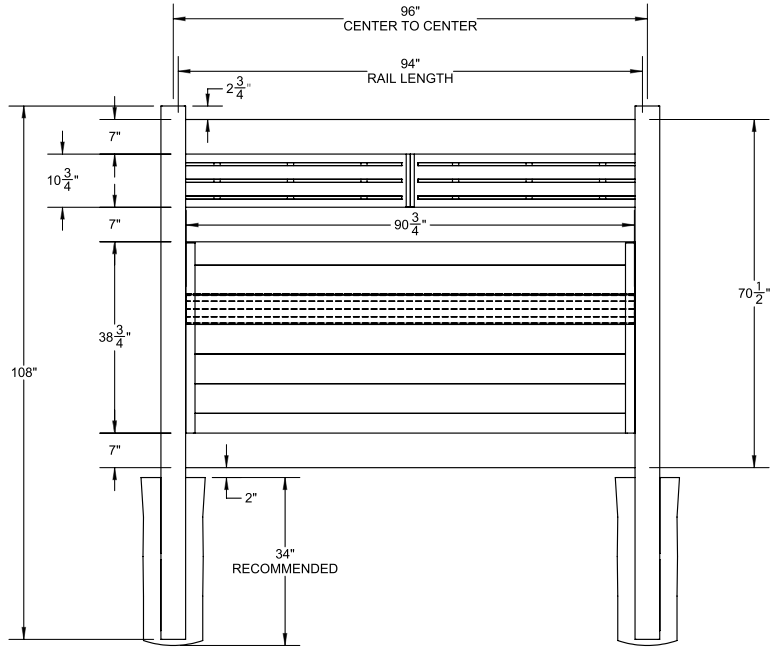

FENCE PANEL