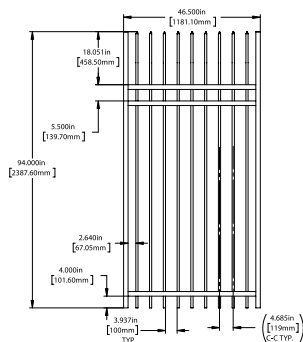

INNOVATIONS

-  SolarGuard®
-  NoVis™

SIZES

Width:
90½"

Height:
8'

SELECT

Colors

Standard Smooth Solids

BLACK

Post Caps & Hardware Available

See Accessories and Hardware PDF for more information and product offerings.

STANDARD | 94" X 90½" SECURITY

PICKET TOP | 3 RAIL | STANDARD BOTTOM | 1⅞" X 1⅜" RAIL

DESCRIPTION	BLACK	
	QTY	SKU
94" x 90½" Security Top 3 Rail Panel (4" Extended Bottom)		73046337
94" x 46½" Security Top 3 Rail Straight Gate		73045119
94" x 58½" Security Top 3 Rail Straight Gate		73045120

Posts listed on last page.

FENCE PANEL

4' STRAIGHT WALK GATE

5' STRAIGHT WALK GATE

RAIL PROFILE

1⅞" X 1⅜"

PICKETS

¾" X ¾"