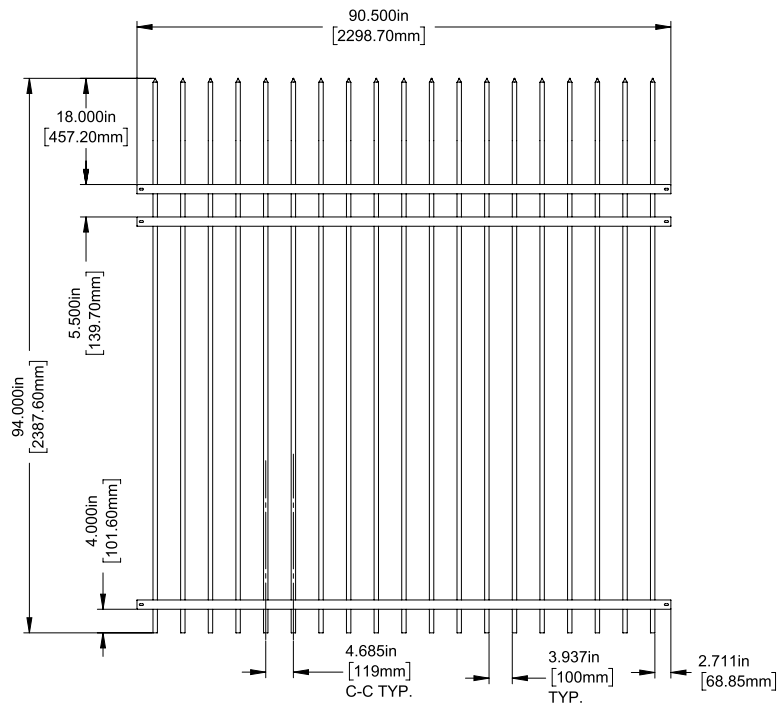

STEEL | WELDED

PICKET TOP

SECURITY

Designed for strength and maximum security, the no-climb picket features an outwardly curved spear top design. Its imposing style discourages climbing and acts as a visual deterrent to potential trespassers.

INNOVATIONS

-  SolarGuard®
-  NoVis™

SIZES

Width:
90½"

Height:
8'

SELECT

Colors

Standard Smooth Solids

BLACK

Post Caps & Hardware Available

See Accessories and Hardware PDF for more information and product offerings.

STANDARD | 94" X 90½" SECURITY

PICKET TOP | 3 RAIL | STANDARD BOTTOM | 1⅞" X 1⅜" RAIL

DESCRIPTION	BLACK	
	QTY	SKU
94" x 90½" Security Top 3 Rail Panel (4" Extended Bottom)		73046337
94" x 46½" Security Top 3 Rail Straight Gate		73045119
94" x 58½" Security Top 3 Rail Straight Gate		73045120

Posts listed on last page.

FENCE PANEL

4' STRAIGHT WALK GATE

5' STRAIGHT WALK GATE

RAIL PROFILE

1⅞" X 1⅜"

PICKETS

¾" X ¾"