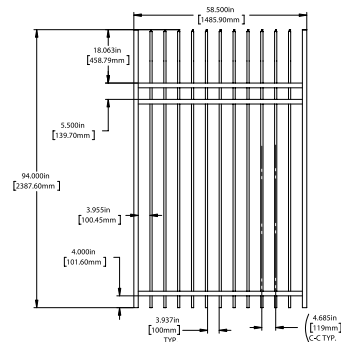

BLACK

Post Caps & Hardware Available

See Accessories and Hardware PDF for more information and product offerings.

STANDARD | 94" X 90½" SECURITY

PICKET TOP | 3 RAIL | STANDARD BOTTOM | 1⅞" X 1⅜" RAIL

DESCRIPTION	BLACK	
	QTY	SKU
94" x 90½" Security Top 3 Rail Panel (4" Extended Bottom)		73046337
94" x 46½" Security Top 3 Rail Straight Gate		73045119
94" x 58½" Security Top 3 Rail Straight Gate		73045120

Posts listed on last page.

FENCE PANEL

4' STRAIGHT WALK GATE

5' STRAIGHT WALK GATE

RAIL PROFILE

1⅞" X 1⅜"

PICKETS

¾" X ¾"

ACCESSORIES | STEEL

BLANK POSTS

DESCRIPTION	QTY	UNIT	SKU
16 GAUGE BLANK POSTS			
1" x 1" x 34"		900	73046892
1" x 1" x 46"		900	73046893
1" x 1" x 54"		900	73046894
1" x 1" x 58"		900	73046895
1" x 1" x 70"		600	73046896
1" x 1" x 94"		600	73046897
1½" x 1½" x 34"		400	73046898
1½" x 1½" x 46"		400	73046899
1½" x 1½" x 54"		400	73046900
1½" x 1½" x 58"		400	73046901
1½" x 1½" x 70"		400	73046902
1½" x 1½" x 94"		400	73046903
2" x 2" x 60"		225	73046904
2" x 2" x 72"		400	73045123
2" x 2" x 84"		225	73045126
2" x 2" x 96"		225	73045129
2" x 2" x 108"		225	73045132
2" x 2" x 120"		225	73046905
2" x 2" x 132"		225	73044416
14 GAUGE BLANK POSTS			
2" x 2" x 60"		225	73046906
2" x 2" x 72"		225	73045122
2" x 2" x 84"		225	73045125
2" x 2" x 96"		225	73045128
2" x 2" x 108"		225	73045131
2" x 2" x 120"		150	73045134
2" x 2" x 132"		150	73046907
2½" x 2½" x 60"		144	73046910
2½" x 2½" x 72"		256	73045136
2½" x 2½" x 84"		144	73045138
2½" x 2½" x 96"		144	73045140
2½" x 2½" x 108"		144	73045142
2½" x 2½" x 120"		144	73046911
2½" x 2½" x 132"		144	73046912
2½" x 2½" x 144"		96	73046913
3" x 3" x 60"		100	73046917
3" x 3" x 72"		100	73046918
3" x 3" x 84"		100	73046919
3" x 3" x 96"		100	73046920
3" x 3" x 108"		100	73046921
3" x 3" x 120"		100	73046922
3" x 3" x 132"		100	73046923
3" x 3" x 144"		100	73046924