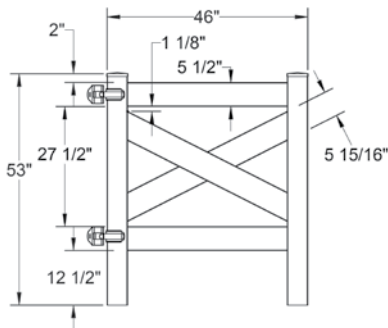

Shown in White

INNOVATIONS

- ↔ StayStraight®
- ☀ SolarGuard®

SIZES

Width:
8'
Height:
4'

STANDARD

\$-\$\$

Timeless Solid Colors | Classic Vinyl Construction

Standard Smooth Solids

WHITE

Post Caps & Hardware Available

See Accessories and Hardware PDF for more information and product offerings.

CROSSBUCK RANCH RAIL

DESCRIPTION	WHITE	
	QTY	SKU
Sedona Ranch Rail Crossbuck		73012399
5" x 5" x 84" Line Post		73010926
5" X 5" X 84" Corner Post		73010927
5" x 5" x 84" End Gate Post		73010928
5" x 5" Pyramid Post Cap		73003093
5" x 5" Gothic Post Cap		73003094
5" x 5" New England Post Cap		73045003
Sedona Ranch Rail Crossbuck Walk Gate		73024381
Sedona Ranch Rail Crossbuck Drive Gate		73024384
5" x 5" x 82" Gate Post Insert		73003718

WALK GATE

FENCE PANEL

DRIVE GATE

MATERIAL PER SECTION

QTY	ITEM	DIMENSION
2	Rails	Cut top and bottom rails back to 94 ^{3/4} " (Max)
2	Cross Members	1 ^{1/2} " x 5 ^{1/2} " x 96"