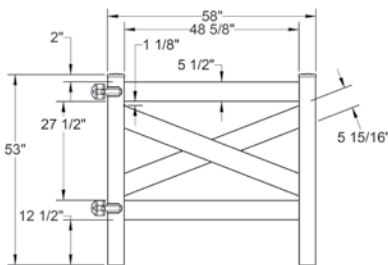

Shown in White

INNOVATIONS

- ↔ StayStraight®
- ☀ SolarGuard®

SIZES

Width:
8'
Height:
4'

STANDARD

\$-\$\$

Timeless Solid Colors | Classic Vinyl Construction

Standard Smooth Solids

WHITE

Post Caps & Hardware Available

See Accessories and Hardware PDF for more information and product offerings.

CROSSBUCK RANCH RAIL

DESCRIPTION	WHITE	
	QTY	SKU
Sedona Ranch Rail Crossbuck		73012399
5" x 5" x 84" Line Post		73010926
5" X 5" X 84" Corner Post		73010927
5" x 5" x 84" End Gate Post		73010928
5" x 5" Pyramid Post Cap		73003093
5" x 5" Gothic Post Cap		73003094
5" x 5" New England Post Cap		73045003
Sedona Ranch Rail Crossbuck Walk Gate		73024381
Sedona Ranch Rail Crossbuck Drive Gate		73024384
5" x 5" x 82" Gate Post Insert		73003718

WALK GATE

FENCE PANEL

DRIVE GATE

MATERIAL PER SECTION

QTY	ITEM	DIMENSION
2	Rails	Cut top and bottom rails back to 94 ^{3/4} " (Max)
2	Cross Members	1 ^{1/2} " x 5 ^{1/2} " x 96"