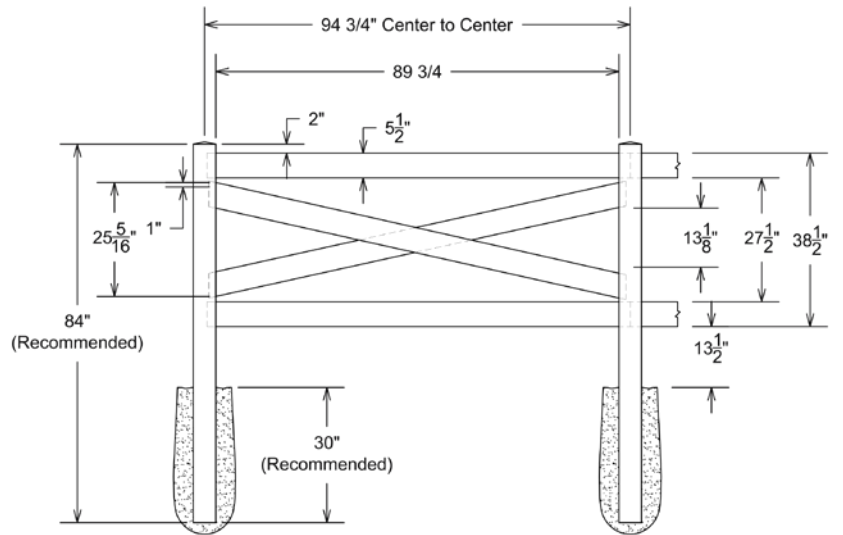

Shown in White

INNOVATIONS

- ↔ StayStraight®
- ☀ SolarGuard®

SIZES

Width:
8'
Height:
4'

STANDARD

\$-\$\$

Timeless Solid Colors | Classic Vinyl Construction

Standard Smooth Solids

WHITE

Post Caps & Hardware Available

See Accessories and Hardware PDF for more information and product offerings.

CROSSBUCK RANCH RAIL

DESCRIPTION	WHITE	
	QTY	SKU
Sedona Ranch Rail Crossbuck		73012399
5" x 5" x 84" Line Post		73010926
5" X 5" X 84" Corner Post		73010927
5" x 5" x 84" End Gate Post		73010928
5" x 5" Pyramid Post Cap		73003093
5" x 5" Gothic Post Cap		73003094
5" x 5" New England Post Cap		73045003
Sedona Ranch Rail Crossbuck Walk Gate		73024381
Sedona Ranch Rail Crossbuck Drive Gate		73024384
5" x 5" x 82" Gate Post Insert		73003718

WALK GATE

FENCE PANEL

DRIVE GATE

MATERIAL PER SECTION

QTY	ITEM	DIMENSION
2	Rails	Cut top and bottom rails back to 94 ^{3/4} " (Max)
2	Cross Members	1 ^{1/2} " x 5 ^{1/2} " x 96"