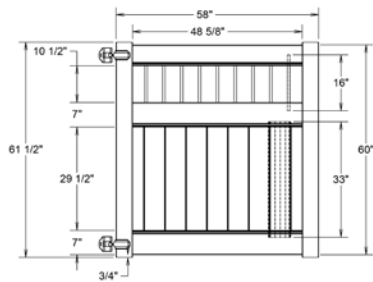

QTY	ITEM	DIMENSION
20	Accent Spindle Kit	3/4" Round x 15 3/4"
1	Routed Rail Spindle Accent	2" x 3 1/2" x 94 1/2"
2	End Channel	7/8" x 1" x 47 7/8"

ELEMENT PREMIUM LX
2" x 6"

STANDARD | 5' X 8' STOCKTON

VERTICAL PRIVACY | ALUMINUM SPINDLES | VERTEX GRAND RAIL

DESCRIPTION	WHITE		SAND	
	QTY	SKU	QTY	SKU
5' x 8' Stockton Vertical Privacy Panel w/Spindles (60"H)		73025927		73025928
5" x 5" x 108" Line Post (PR)		73028087		73028090
5" x 5" x 108" Corner Post (PR)		73028088		73028091
5" x 5" x 108" End/Gate Post (PR)		73028089		73028092
5" x 5" Pyramid Post Cap		73003093		73003769
5" x 5" Gothic Post Cap		73003094		73003760
5" x 5" New England Post Cap		73045003		73045004
5' x 46" Stockton Vertical Privacy w/Spindles Walk Gate		73025845		73025847
5' x 58" Stockton Vertical Privacy w/Spindles Drive Gate		73025846		73025848
5" x 5" x 106" Gate Post Insert			73012353	

WALK GATE

FENCE PANEL

DRIVE GATE

MATERIAL PER SECTION

QTY	ITEM	DIMENSION
1	Top Rail	2" x 6" x 94"
2	Decorative Rails	2" x 7" x 94"
15	GlideLock Boards	7/8" x 6" x 33"
17	Black Round Balusters	3/4" x 16"
2	U-Channels	1.02" x 1.379" x 30"