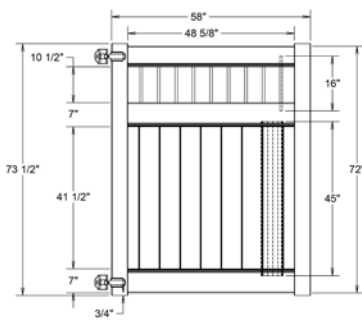

WALK GATE

FENCE PANEL

DRIVE GATE

MATERIAL PER SECTION

QTY	ITEM	DIMENSION
1	Top Rail	2" x 6" x 94"
2	Decorative Rails	2" x 7" x 94"
15	GlideLock Boards	7/8" x 6" x 33"
17	Black Round Balusters	3/4" x 16"
2	U-Channels	1.02" x 1.379" x 30"

RAIL PROFILE

VERTEX GRAND
2" x 7"

STANDARD | 6' X 8' STOCKTON

VERTICAL PRIVACY | ALUMINUM SPINDLES

DESCRIPTION	WHITE		SAND		CLAY		GRAY	
	QTY	SKU	QTY	SKU	QTY	SKU	QTY	SKU
6' x 8' Stockton Vertical Privacy Panel w/Spindles (72"H)		73025938		73025939		73054011		73054912
5" x 5" x 108" Line Post (PR)		73028108		73028111		73054009		73054913
5" x 5" x 108" Corner Post (PR)		73028109		73028112		73054010		73054914
5" x 5" x 108" End/Gate Post (PR)		73028110		73028113		73054008		73054915
5" x 5" Pyramid Post Cap		73003093		73003769		73054107		73053068
5" x 5" Gothic Post Cap		73003094		73003760		73024885		N/A
5" x 5" New England Post Cap		73045003		73045004		73054108		73053093
6' x 46" Stockton Vertical Privacy Panel w/Spindles Walk Gate		73025867		73025869		73054006		73054916
6' x 58" Stockton Vertical Privacy Panel w/Spindles Drive Gate		73025868		73025870		73054007		73054917
5" x 5" x 106" Gate Post Insert						73003463		

qs QuickShip available in White Only. Applies to: Fence Panels; Line, Corner, End and Gate Posts; and 4' and 5' Wide Gates.

WALK GATE

FENCE PANEL

DRIVE GATE

MATERIAL PER SECTION

QTY	ITEM	DIMENSION
1	Top Rail	2" x 6" x 94"
2	Decorative Rails	2" x 7" x 94"
15	GlideLock Boards	7/8" x 6" x 45"
17	Black Round Balusters	3/4" x 16"
2	U-Channels	7/8" x 1 1/2" x 42"

RAIL PROFILE

VERTEX GRAND
2" x 7"