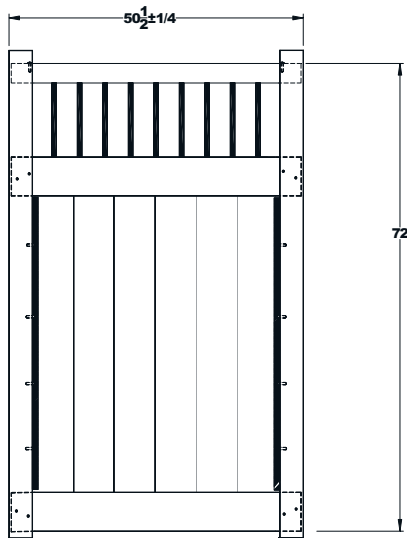

Shown in White

INNOVATIONS

-  StayStraight®
-  SolarGuard®
-  GlideLock*
-  TimberGrain™

SIZES

- Width:**
8"
- Height:**
5' and 6'

PREMIUM

TimberGrain™ Textured Woodgrains | LX Vinyl Construction

Premium Textured Finishes

PREMIUM | 6' X 8' STOCKTON

VERTICAL PRIVACY | SPINDLE ACCENTS | ELEMENT PREMIUM LX RAIL

DESCRIPTION	WEATHERED BLEND		SIERRA BLEND		BRAZILIAN BLEND		ARTIC BLEND	
	QTY	SKU	QTY	SKU	QTY	SKU	QTY	SKU
6' x 8' Stockton Vertical Privacy Panel (72")		644003		644002		644000		643999
5" x 5" x 107" Corner Post		631307		631306		631305		631304
5" x 5" x 107" Line Post		631311		631310		631309		631308
5" x 5" x 107" End Gate Post		631315		631314		631313		631312
5" x 5" Pyramid Post Cap		410869		410868		410865		410863
5" x 5" New England Post Cap		410880		410879		410875		410872
6' x 50½" Stockton Vertical Privacy Gate Kit		631299		631298		631297		631296
6' x 50" Stockton Vertical Privacy Drive Gate		644038		644037		643995		643994

WALK GATE

FENCE PANEL

MATERIAL PER SECTION

QTY	ITEM	DIMENSION
1	Top Rail Spindle Accent	2" x 6" x 95"
1	Bottom Rail with Steel	2" x 6" x 95"
6	Lock Rings	N/A
13	T&G Fence Fill	7/8" x 7" x 48 1/4"

RAIL PROFILE

QTY	ITEM	DIMENSION
20	Accent Spindle Kit	3/4" Round x 15 3/4"
1	Routed Rail Spindle Accent	2" x 3 1/2" x 94 1/2"
2	End Channel	7/8" x 1" x 47 7/8"

ELEMENT PREMIUM LX
2" x 6"

STANDARD | 5' X 8' STOCKTON

VERTICAL PRIVACY | ALUMINUM SPINDLES | VERTEX GRAND RAIL