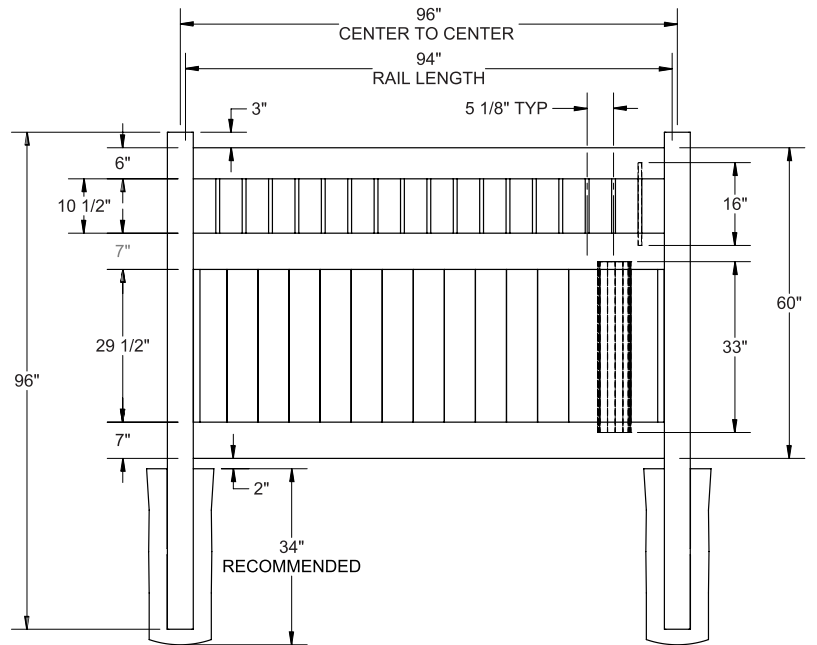

FENCE PANEL