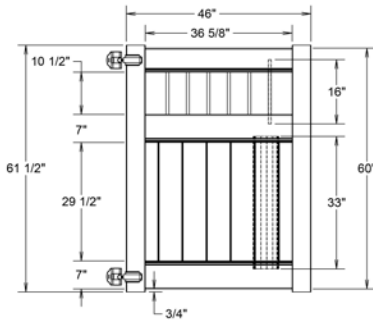

WALK GATE

FENCE PANEL

MATERIAL PER SECTION

QTY	ITEM	DIMENSION
1	Top Rail Spindle Accent	2" x 6" x 95"
1	Bottom Rail with Steel	2" x 6" x 95"
6	Lock Rings	N/A
13	T&G Fence Fill	7/8" x 7" x 48 1/4"

RAIL PROFILE

QTY	ITEM	DIMENSION
20	Accent Spindle Kit	3/4" Round x 15 3/4"
1	Routed Rail Spindle Accent	2" x 3 1/2" x 94 1/2"
2	End Channel	7/8" x 1" x 47 7/8"

ELEMENT PREMIUM LX
2" x 6"

STANDARD | 5' X 8' STOCKTON

VERTICAL PRIVACY | ALUMINUM SPINDLES | VERTEX GRAND RAIL

DESCRIPTION	WHITE		SAND	
	QTY	SKU	QTY	SKU
5' x 8' Stockton Vertical Privacy Panel w/Spindles (60"H)		73025927		73025928
5" x 5" x 108" Line Post (PR)		73028087		73028090
5" x 5" x 108" Corner Post (PR)		73028088		73028091
5" x 5" x 108" End/Gate Post (PR)		73028089		73028092
5" x 5" Pyramid Post Cap		73003093		73003769
5" x 5" Gothic Post Cap		73003094		73003760
5" x 5" New England Post Cap		73045003		73045004
5' x 46" Stockton Vertical Privacy w/Spindles Walk Gate		73025845		73025847
5' x 58" Stockton Vertical Privacy w/Spindles Drive Gate		73025846		73025848
5" x 5" x 106" Gate Post Insert			73012353	

WALK GATE

FENCE PANEL

DRIVE GATE

MATERIAL PER SECTION

QTY	ITEM	DIMENSION
1	Top Rail	2" x 6" x 94"
2	Decorative Rails	2" x 7" x 94"
15	GlideLock Boards	7/8" x 6" x 33"
17	Black Round Balusters	3/4" x 16"
2	U-Channels	1.02" x 1.379" x 30"