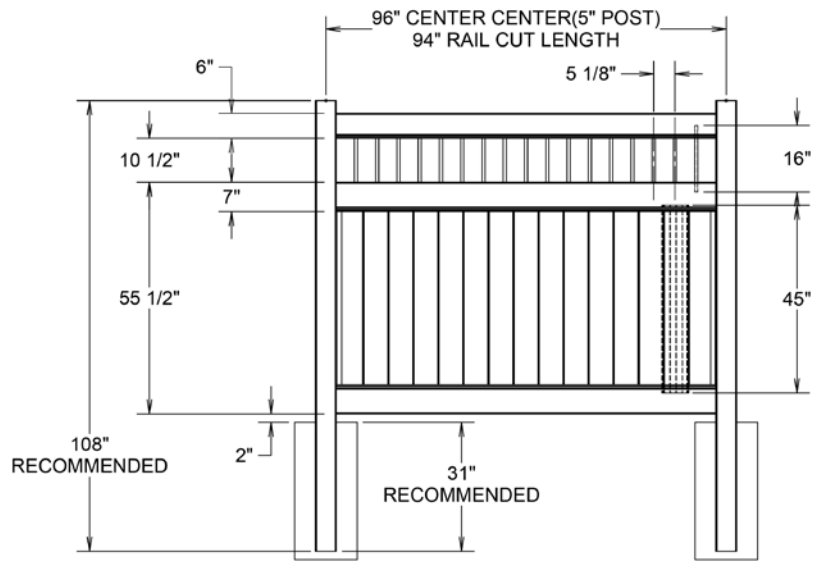

WALK GATE

FENCE PANEL

DRIVE GATE

MATERIAL PER SECTION

QTY	ITEM	DIMENSION
1	Top Rail	2" x 6" x 94"
2	Decorative Rails	2" x 7" x 94"
15	GlideLock Boards	7/8" x 6" x 33"
17	Black Round Balusters	3/4" x 16"
2	U-Channels	1.02" x 1.379" x 30"

RAIL PROFILE

VERTEX GRAND
2" x 7"

STANDARD | 6' X 8' STOCKTON

VERTICAL PRIVACY | ALUMINUM SPINDLES

DESCRIPTION	WHITE		SAND		CLAY		GRAY	
	QTY	SKU	QTY	SKU	QTY	SKU	QTY	SKU
6' x 8' Stockton Vertical Privacy Panel w/Spindles (72"H)		73025938		73025939		73054011		73054912
5" x 5" x 108" Line Post (PR)		73028108		73028111		73054009		73054913
5" x 5" x 108" Corner Post (PR)		73028109		73028112		73054010		73054914
5" x 5" x 108" End/Gate Post (PR)		73028110		73028113		73054008		73054915
5" x 5" Pyramid Post Cap		73003093		73003769		73054107		73053068
5" x 5" Gothic Post Cap		73003094		73003760		73024885		N/A
5" x 5" New England Post Cap		73045003		73045004		73054108		73053093
6' x 46" Stockton Vertical Privacy Panel w/Spindles Walk Gate		73025867		73025869		73054006		73054916
6' x 58" Stockton Vertical Privacy Panel w/Spindles Drive Gate		73025868		73025870		73054007		73054917
5" x 5" x 106" Gate Post Insert						73003463		

qs QuickShip available in White Only. Applies to: Fence Panels; Line, Corner, End and Gate Posts; and 4' and 5' Wide Gates.

WALK GATE

FENCE PANEL

DRIVE GATE

MATERIAL PER SECTION

QTY	ITEM	DIMENSION
1	Top Rail	2" x 6" x 94"
2	Decorative Rails	2" x 7" x 94"
15	GlideLock Boards	7/8" x 6" x 45"
17	Black Round Balusters	3/4" x 16"
2	U-Channels	7/8" x 1 1/2" x 42"