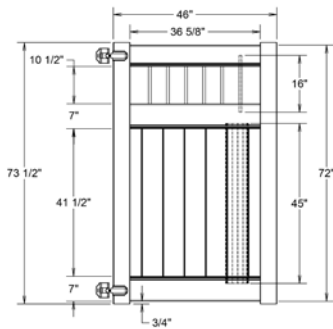

WALK GATE

FENCE PANEL

DRIVE GATE

MATERIAL PER SECTION

QTY	ITEM	DIMENSION
1	Top Rail	2" x 6" x 94"
2	Decorative Rails	2" x 7" x 94"
15	GlideLock Boards	7/8" x 6" x 33"
17	Black Round Balusters	3/4" x 16"
2	U-Channels	1.02" x 1.379" x 30"

RAIL PROFILE

VERTEX GRAND
2" x 7"

STANDARD | 6' X 8' STOCKTON

VERTICAL PRIVACY | ALUMINUM SPINDLES

DESCRIPTION	WHITE		SAND		CLAY		GRAY	
	QTY	SKU	QTY	SKU	QTY	SKU	QTY	SKU
6' x 8' Stockton Vertical Privacy Panel w/Spindles (72"H)		73025938		73025939		73054011		73054912
5" x 5" x 108" Line Post (PR)		73028108		73028111		73054009		73054913
5" x 5" x 108" Corner Post (PR)		73028109		73028112		73054010		73054914
5" x 5" x 108" End/Gate Post (PR)		73028110		73028113		73054008		73054915
5" x 5" Pyramid Post Cap		73003093		73003769		73054107		73053068
5" x 5" Gothic Post Cap		73003094		73003760		73024885		N/A
5" x 5" New England Post Cap		73045003		73045004		73054108		73053093
6' x 46" Stockton Vertical Privacy Panel w/Spindles Walk Gate		73025867		73025869		73054006		73054916
6' x 58" Stockton Vertical Privacy Panel w/Spindles Drive Gate		73025868		73025870		73054007		73054917
5" x 5" x 106" Gate Post Insert						73003463		

qs QuickShip available in White Only. Applies to: Fence Panels; Line, Corner, End and Gate Posts; and 4' and 5' Wide Gates.

WALK GATE

FENCE PANEL

DRIVE GATE

MATERIAL PER SECTION

QTY	ITEM	DIMENSION
1	Top Rail	2" x 6" x 94"
2	Decorative Rails	2" x 7" x 94"
15	GlideLock Boards	7/8" x 6" x 45"
17	Black Round Balusters	3/4" x 16"
2	U-Channels	7/8" x 1 1/2" x 42"