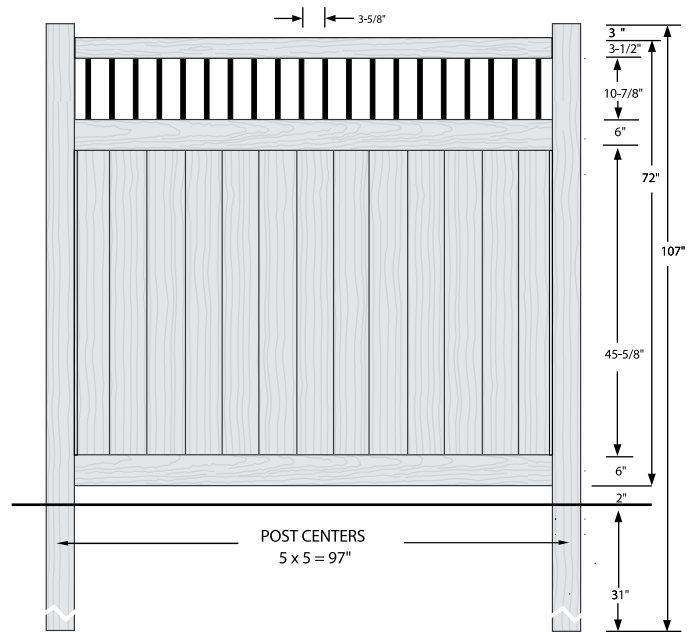

PREMIUM | 6' X 8' STOCKTON

VERTICAL PRIVACY | SPINDLE ACCENTS | ELEMENT PREMIUM LX RAIL

DESCRIPTION	WEATHERED BLEND		SIERRA BLEND		BRAZILIAN BLEND		ARTIC BLEND	
	QTY	SKU	QTY	SKU	QTY	SKU	QTY	SKU
6' x 8' Stockton Vertical Privacy Panel (72")		644003		644002		644000		643999
5" x 5" x 107" Corner Post		631307		631306		631305		631304
5" x 5" x 107" Line Post		631311		631310		631309		631308
5" x 5" x 107" End Gate Post		631315		631314		631313		631312
5" x 5" Pyramid Post Cap		410869		410868		410865		410863
5" x 5" New England Post Cap		410880		410879		410875		410872
6' x 50½" Stockton Vertical Privacy Gate Kit		631299		631298		631297		631296
6' x 50" Stockton Vertical Privacy Drive Gate		644038		644037		643995		643994

WALK GATE

FENCE PANEL

MATERIAL PER SECTION

QTY	ITEM	DIMENSION
1	Top Rail Spindle Accent	2" x 6" x 95"
1	Bottom Rail with Steel	2" x 6" x 95"
6	Lock Rings	N/A
13	T&G Fence Fill	7/8" x 7" x 48 1/4"

RAIL PROFILE

QTY	ITEM	DIMENSION
20	Accent Spindle Kit	3/4" Round x 15 3/4"
1	Routed Rail Spindle Accent	2" x 3 1/2" x 94 1/2"
2	End Channel	7/8" x 1" x 47 7/8"

ELEMENT PREMIUM LX
2" x 6"

STANDARD | 5' X 8' STOCKTON

VERTICAL PRIVACY | ALUMINUM SPINDLES | VERTEX GRAND RAIL