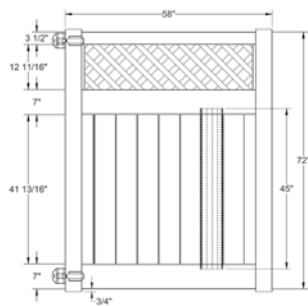

RAIL PROFILE

QTY	ITEM	DIMENSION
1	Lattice	14.18" x 94" Privacy
2	U-Channels	3/8" x 1 1/8" x 46.37"

VERTEX GRAND
2" x 7"

STANDARD | 6' X 8' TYBEE

LATTICE TOP PRIVACY | VERTEX GRAND RAIL

DESCRIPTION	WHITE		SAND		CLAY
	QTY	SKU	QTY	SKU	QTY
6' x 8' Tybee Lattice Top Panel (72"H)		73024946		73024945	
5" x 5" x 108" Line Post (VY)		73024915		73024914	
5" x 5" x 108" Corner Post (VY)		73024893		73024892	
5" x 5" x 108" End Post (VY)		73024909		73024908	
5" x 5" Pyramid Post Cap		73003093		73003769	
5" x 5" Gothic Post Cap		73003094		73003760	
5" x 5" New England Post Cap		73045003		73045004	
6' x 46" Tybee Lattice Top Privacy Walk Gate		73024924		73024923	
6' x 58" Tybee Lattice Top Privacy Drive Gate		73024935		73024934	
5" x 5" x 106" Gate Post Insert		73003463			

QS QuickShip available in Cypress and Driftwood only. Applies to: Fence Panels; Line, Corner, End and Gate Posts; and 4' and 5' Wide Gates.

WALK GATE

FENCE PANEL

DRIVE GATE

MATERIAL PER SECTION

QTY	ITEM	DIMENSION
1	Top Rail	2" x 3½" x 94"
2	Slotted Bottom Rails	1¼" x 7" x 94"
15	GlideLock Boards	⅞" x 6" x 45"
1	Lattice	17.12" x 94" Privacy
2	U-Channels	⅞" x 1⅜" x 42"

RAIL PROFILE

VERTEX GRAND
2" x 7"

STANDARD | 6' X 8' TYBEE

LATTICE TOP PRIVACY | ELEMENT RESERVE RAIL

DESCRIPTION	WHITE		SAND		CLAY	
	QTY	SKU	QTY	SKU		
6' x 8' Tybee Lattice Top Privacy Panel (72"H)		73028037		73028036		73053921
5" x 5" x 108" Line Post (GU)		73028027		73028026		73053917
5" x 5" x 108" Corner Post (GU)		73028021		73028020		73053918
5" x 5" x 108" End Gate Post (GU)		73028024		73028023		73053919
5" x 5" Pyramid Post Cap		73003093		73003769		73054107
5" x 5" Gothic Post Cap		73003094		73003760		73024885
5" x 5" New England Post Cap		73045003		73045004		73054108
6' x 46" Tybee Lattice Top Privacy Walk Gate		73025981		73025980		73054280
6' x 58" Tybee Lattice Top Privacy Drive Gate		73025983		73025985		73054281
5" x 5" x 106" Gate Post Insert				73003463		