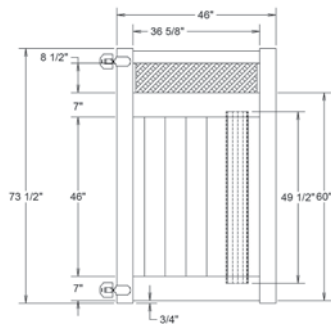

QS QuickShip available in Cypress and Driftwood only. Applies to: Fence Panels; Line, Corner, End and Gate Posts; and 4' and 5' Wide Gates.

WALK GATE

FENCE PANEL

DRIVE GATE

MATERIAL PER SECTION

QTY	ITEM	DIMENSION
1	Top Rail	2" x 3½" x 94"
2	Slotted Bottom Rails	1¼" x 7" x 94"
15	GlideLock Boards	⅞" x 6" x 45"
1	Lattice	17.12" x 94" Privacy
2	U-Channels	⅞" x 1⅜" x 42"

RAIL PROFILE

VERTEX GRAND
2" x 7"

STANDARD | 6' X 8' TYBEE

LATTICE TOP PRIVACY | ELEMENT RESERVE RAIL

DESCRIPTION	WHITE		SAND		CLAY	
	QTY	SKU	QTY	SKU		
6' x 8' Tybee Lattice Top Privacy Panel (72"H)		73028037		73028036		73053921
5" x 5" x 108" Line Post (GU)		73028027		73028026		73053917
5" x 5" x 108" Corner Post (GU)		73028021		73028020		73053918
5" x 5" x 108" End Gate Post (GU)		73028024		73028023		73053919
5" x 5" Pyramid Post Cap		73003093		73003769		73054107
5" x 5" Gothic Post Cap		73003094		73003760		73024885
5" x 5" New England Post Cap		73045003		73045004		73054108
6' x 46" Tybee Lattice Top Privacy Walk Gate		73025981		73025980		73054280
6' x 58" Tybee Lattice Top Privacy Drive Gate		73025983		73025985		73054281
5" x 5" x 106" Gate Post Insert				73003463		

QS QuickShip available in White and Sand only. Applies to: Fence Panels; Line, Corner, End and Gate Posts; and 4' and 5' Wide Gates.

WALK GATE

FENCE PANEL

DRIVE GATE

MATERIAL PER SECTION

QTY	ITEM	DIMENSION
1	Top Rail	2" x 3 1/2" x 94"
2	Decorative Bottom Rails	2" x 7" x 94"
15	GlideLock Boards	7/8" x 6" x 49 1/2"
1	Lattice	14.18" x 94"
2	U-Channels	7/8" x 1 3/8" x 46.37"