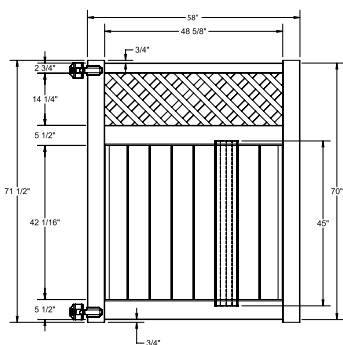

OS QuickShip available in White and Sand only. Applies to: Fence Panels; Line, Corner, End and Gate Posts; and 4' and 5' Wide Gates.

WALK GATE

FENCE PANEL

DRIVE GATE

MATERIAL PER SECTION

QTY	ITEM	DIMENSION
1	Top Rail	1 3/4" x 2 3/4" x 70"
11	GlideLock Boards	7/8" x 6" x 45"
2	U-Channel Rail	1.02" x 1.379" x 42 1/2"

RAIL PROFILE

QTY	ITEM	DIMENSION
1	Diamond Lattice Panel	17" x 70"
2	Mid and Bottom Rails	1 3/4" x 5.47" x 70"

ELEMENT RESERVE
1 1/4" X 7"

STANDARD | 6' X 8' TYBEE

LATTICE TOP PRIVACY | ELEMENT RESERVE RAIL