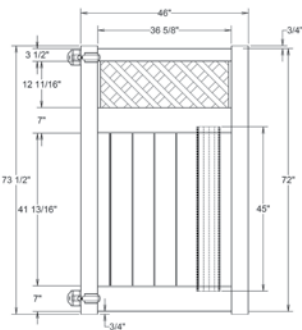

SELECT | 6' X 8' TYBEE

LATTICE TOP PRIVACY | ELEMENT RESERVE RAIL

DESCRIPTION	CYPRESS	
	QTY	SKU
6' x 8' Tybee Lattice Top Privacy Panel (72"H)		73025354
5" x 5" x 108" Line Post (VY)		73025355
5" x 5" x 108" Corner Post (VY)		73025356
5" x 5" x 108" End Post (VY)		73025357
5" x 5" Pyramid Post Cap		73013829
5" x 5" New England Post Cap		73045007
6' x 46" Tybee Lattice Top Privacy Walk Gate		73025358
6' x 58" Tybee Lattice Top Privacy Drive Gate		73025359
5" x 5" x 106" Gate Post Insert		73003463

OS QuickShip available in White and Sand only. Applies to: Fence Panels; Line, Corner, End and Gate Posts; and 4' and 5' Wide Gates.

WALK GATE