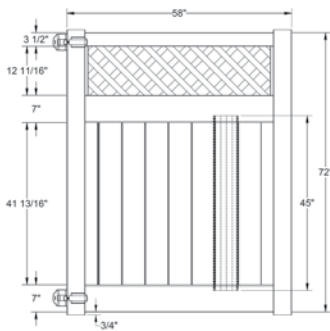

DRIVE GATE

MATERIAL PER SECTION

QTY	ITEM	DIMENSION
1	Top Rail	2" x 3 1/2" x 94"
2	Slotted Bottom Rails	1 3/4" x 7" x 94"
15	GlideLock Boards	7/8" x 6" x 45"

RAIL PROFILE

QTY	ITEM	DIMENSION
1	Lattice	17.12" x 94" Privacy
2	U-Channels	7/8" x 1 3/8" x 42"
15	T&G Boards	7/8" x 6" x 43"