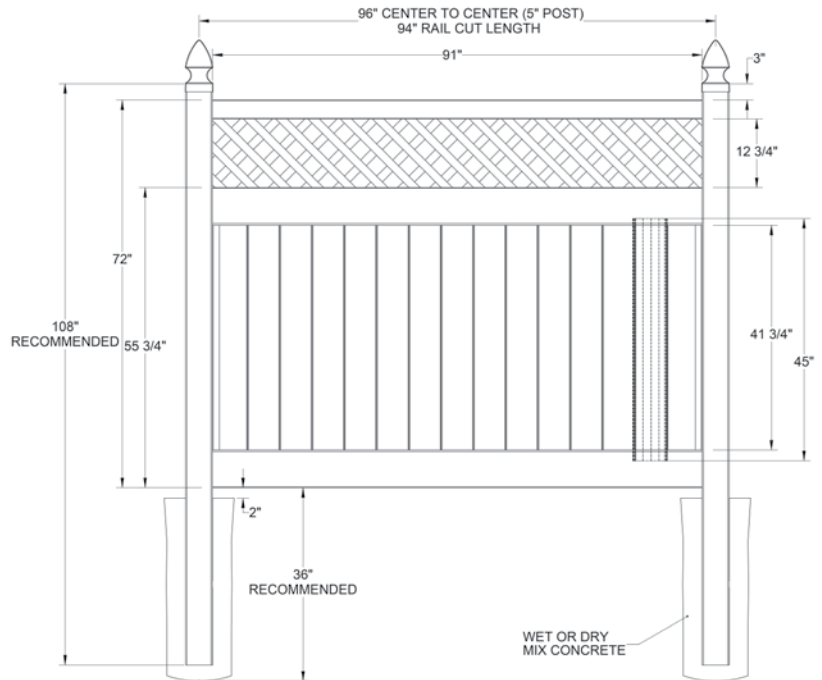

FENCE PANEL