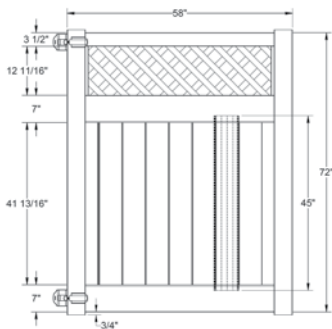

RAIL PROFILE

QTY	ITEM	DIMENSION
1	Diamond Lattice Panel	17" x 70"
2	Mid and Bottom Rails	1 3/4" x 5.47" x 70"

ELEMENT RESERVE
1 1/4" X 7"

STANDARD | 6' X 8' TYBEE

LATTICE TOP PRIVACY | ELEMENT RESERVE RAIL

OS QuickShip available in White and Sand only. Applies to: Fence Panels; Line, Corner, End and Gate Posts; and 4' and 5' Wide Gates.

WALK GATE

FENCE PANEL

DRIVE GATE

MATERIAL PER SECTION

QTY	ITEM	DIMENSION
1	Top Rail	2" x 3 1/2" x 94"
2	Slotted Bottom Rails	1 1/4" x 7" x 94"
15	GlideLock Boards	7/8" x 6" x 45"

RAIL PROFILE

QTY	ITEM	DIMENSION
1	Lattice	17.12" x 94" Privacy
2	U-Channels	7/8" x 1 1/8" x 42"

ELEMENT RESERVE
1 1/4" X 7"

STANDARD | 6' X 8' TYBEE

LATTICE TOP PRIVACY | VERTEX GRAND RAIL

DESCRIPTION	WHITE		SAND		CLAY	
	QTY	SKU	QTY	SKU	QTY	SKU
6' x 8' Tybee Lattice Top Panel (72"H)		73028037		73028036		73053921
5" x 5" x 108" Line Post (GU)		73028027		73028026		73053917
5" x 5" x 108" Corner Post (GU)		73028021		73028020		73053918
5" x 5" x 108" End Gate Post (GU)		73028024		73028023		73053919
5" x 5" Pyramid Post Cap		73003093		73003769		73054107
5" x 5" Gothic Post Cap		73003094		73003760		73024885
5" x 5" New England Post Cap		73045003		73045004		73054108
6' x 46" Tybee Lattice Top Privacy Walk Gate		73025981		73025980		73054280
6' x 58" Tybee Lattice Top Privacy Drive Gate		73025983		73025985		73054281