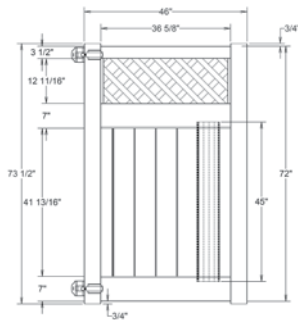

QS QuickShip available in White and Sand only. Applies to: Fence Panels; Line, Corner, End and Gate Posts; and 4' and 5' Wide Gates.

WALK GATE

FENCE PANEL

DRIVE GATE

MATERIAL PER SECTION

QTY	ITEM	DIMENSION
1	Top Rail	2" x 3 1/2" x 94"
2	Decorative Bottom Rails	2" x 7" x 94"
15	GlideLock Boards	3/8" x 6" x 49 1/2"

RAIL PROFILE

QTY	ITEM	DIMENSION
1	Lattice	14.18" x 94" Privacy
2	U-Channels	3/8" x 1 1/8" x 46.37"

VERTEX GRAND
2" x 7"

STANDARD | 6' X 8' TYBEE

LATTICE TOP PRIVACY | VERTEX GRAND RAIL

DESCRIPTION	WHITE		SAND		CLAY
	QTY	SKU	QTY	SKU	QTY
6' x 8' Tybee Lattice Top Panel (72"H)		73024946		73024945	
5" x 5" x 108" Line Post (VY)		73024915		73024914	
5" x 5" x 108" Corner Post (VY)		73024893		73024892	
5" x 5" x 108" End Post (VY)		73024909		73024908	
5" x 5" Pyramid Post Cap		73003093		73003769	
5" x 5" Gothic Post Cap		73003094		73003760	
5" x 5" New England Post Cap		73045003		73045004	
6' x 46" Tybee Lattice Top Privacy Walk Gate		73024924		73024923	
6' x 58" Tybee Lattice Top Privacy Drive Gate		73024935		73024934	
5" x 5" x 106" Gate Post Insert		73003463			

QS QuickShip available in Cypress and Driftwood only. Applies to: Fence Panels; Line, Corner, End and Gate Posts; and 4' and 5' Wide Gates.

WALK GATE

FENCE PANEL

DRIVE GATE

MATERIAL PER SECTION

QTY	ITEM	DIMENSION
1	Top Rail	2" x 3½" x 94"
2	Slotted Bottom Rails	1¼" x 7" x 94"
15	GlideLock Boards	⅞" x 6" x 45"
1	Lattice	17.12" x 94" Privacy
2	U-Channels	⅞" x 1⅜" x 42"