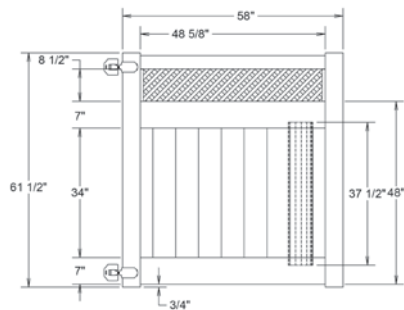

RAIL PROFILE

QTY	ITEM	DIMENSION
1	Lattice	17.12" x 94" Privacy
2	U-Channels	7/8" x 1 3/8" x 42"
15	T&G Boards	7/8" x 6" x 43"

ELEMENT RESERVE
1 1/4" X 7"

STANDARD | 5' X 8' TYBEE

LATTICE TOP PRIVACY | VERTEX GRAND RAIL

QS QuickShip available in Cypress and Driftwood only. Applies to: Fence Panels; Line, Corner, End and Gate Posts; and 4' and 5' Wide Gates.

WALK GATE

FENCE PANEL

DRIVE GATE

MATERIAL PER SECTION

QTY	ITEM	DIMENSION
1	Top Rail	2" x 3 1/2" x 94"
2	Decorative Bottom Rails	2" x 7" x 94"
15	GlideLock Boards	7/8" x 6" x 37 1/2"
1	Lattice	14.18" x 94" Privacy
2	U-Channels	7/8" x 1 3/8" x 34.37"

RAIL PROFILE

VERTEX GRAND
2" x 7"

STANDARD | 6' X 6' TYBEE

LATTICE TOP PRIVACY | ELEMENT SIGNATURE RAIL

DESCRIPTION	WHITE		SAND		CLAY	
	QTY	SKU	QTY	SKU	QTY	SKU
6' x 6' Tybee Lattice Top Privacy Panel (72"H)		73014375		73014381		73053761
5" x 5" x 102" Line Post (AE)		73014376		73014382		73053758
5" x 5" x 102" Corner Post (AE)		73014377		73014383		73053759
5" x 5" x 102" End Gate Post (AE)		73014378		73014384		73053760
5" x 5" Pyramid Post Cap		73003093		73003769		73053096
5" x 5" Gothic Post Cap		73003094		73003760		N/A
5" x 5" New England Post Cap		73045003		73045004		73053089
6' x 46" Tybee Lattice Top Privacy Walk Gate		73024929		73024928		73054267
6' x 58" Tybee Lattice Top Privacy Drive Gate		73024940		73024939		73054268
5" x 5" x 82" Gate Post Insert				73003718		