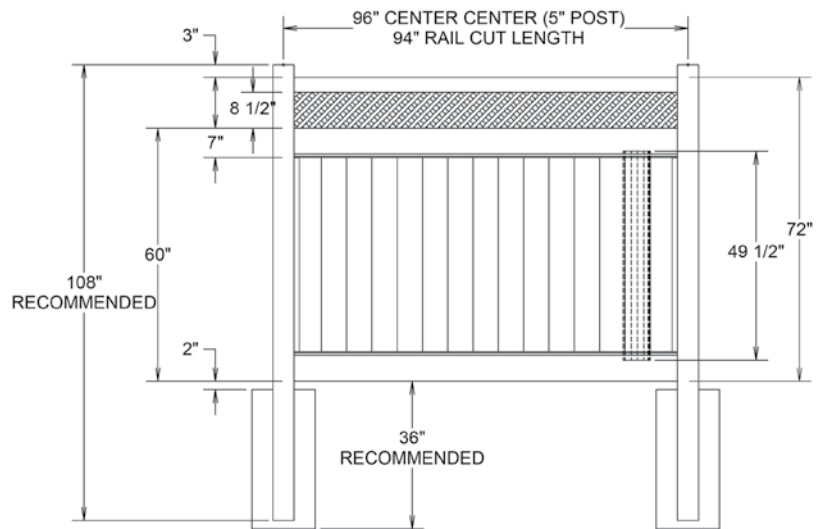

QS QuickShip available in Cypress and Driftwood only. Applies to: Fence Panels; Line, Corner, End and Gate Posts; and 4' and 5' Wide Gates.

WALK GATE

FENCE PANEL

DRIVE GATE

MATERIAL PER SECTION

QTY	ITEM	DIMENSION
1	Top Rail	2" x 3½" x 94"
2	Slotted Bottom Rails	1¼" x 7" x 94"
15	GlideLock Boards	⅞" x 6" x 45"
1	Lattice	17.12" x 94" Privacy
2	U-Channels	⅞" x 1⅜" x 42"

RAIL PROFILE

VERTEX GRAND
2" x 7"

STANDARD | 6' X 8' TYBEE

LATTICE TOP PRIVACY | ELEMENT RESERVE RAIL

DESCRIPTION	WHITE		SAND		CLAY	
	QTY	SKU	QTY	SKU		
6' x 8' Tybee Lattice Top Privacy Panel (72"H)		73028037		73028036		73053921
5" x 5" x 108" Line Post (GU)		73028027		73028026		73053917
5" x 5" x 108" Corner Post (GU)		73028021		73028020		73053918
5" x 5" x 108" End Gate Post (GU)		73028024		73028023		73053919
5" x 5" Pyramid Post Cap		73003093		73003769		73054107
5" x 5" Gothic Post Cap		73003094		73003760		73024885
5" x 5" New England Post Cap		73045003		73045004		73054108
6' x 46" Tybee Lattice Top Privacy Walk Gate		73025981		73025980		73054280
6' x 58" Tybee Lattice Top Privacy Drive Gate		73025983		73025985		73054281
5" x 5" x 106" Gate Post Insert				73003463		

QS QuickShip available in White and Sand only. Applies to: Fence Panels; Line, Corner, End and Gate Posts; and 4' and 5' Wide Gates.

WALK GATE

FENCE PANEL

DRIVE GATE

MATERIAL PER SECTION

QTY	ITEM	DIMENSION
1	Top Rail	2" x 3 1/2" x 94"
2	Decorative Bottom Rails	2" x 7" x 94"
15	GlideLock Boards	7/8" x 6" x 49 1/2"
1	Lattice	14.18" x 94"
2	U-Channels	7/8" x 1 3/8" x 46.37"