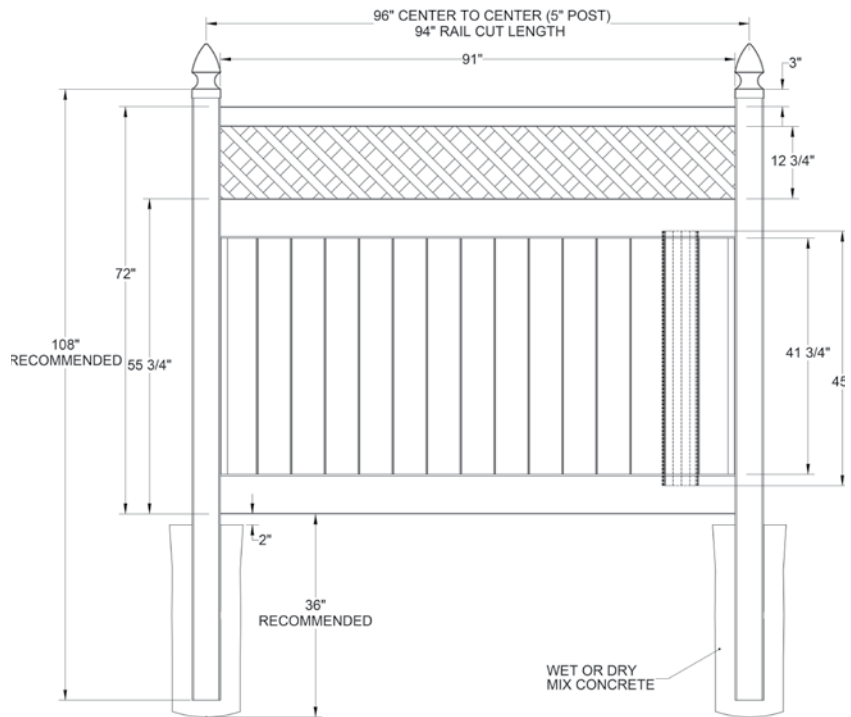

CLAY

Post Caps & Hardware Available

See Accessories and Hardware PDF for more information and product offerings.

SELECT | 6' X 8' TYBEE

LATTICE TOP PRIVACY | ELEMENT RESERVE RAIL

DESCRIPTION	CYPRESS	
	QTY	SKU
6' x 8' Tybee Lattice Top Privacy Panel (72"H)		73025354
5" x 5" x 108" Line Post (VY)		73025355
5" x 5" x 108" Corner Post (VY)		73025356
5" x 5" x 108" End Post (VY)		73025357
5" x 5" Pyramid Post Cap		73013829
5" x 5" New England Post Cap		73045007
6' x 46" Tybee Lattice Top Privacy Walk Gate		73025358
6' x 58" Tybee Lattice Top Privacy Drive Gate		73025359
5" x 5" x 106" Gate Post Insert		73003463

OS QuickShip available in White and Sand only. Applies to: Fence Panels; Line, Corner, End and Gate Posts; and 4' and 5' Wide Gates.

WALK GATE

FENCE PANEL

DRIVE GATE

MATERIAL PER SECTION

QTY	ITEM	DIMENSION
1	Top Rail	2" x 3 1/2" x 94"
2	Slotted Bottom Rails	1 3/4" x 7" x 94"
15	GlideLock Boards	7/8" x 6" x 45"

RAIL PROFILE

QTY	ITEM	DIMENSION
1	Lattice	17.12" x 94" Privacy
2	U-Channels	7/8" x 1 3/8" x 42"
15	T&G Boards	7/8" x 6" x 43"

ELEMENT RESERVE
1 1/4" X 7"

STANDARD | 5' X 8' TYBEE

LATTICE TOP PRIVACY | VERTEX GRAND RAIL