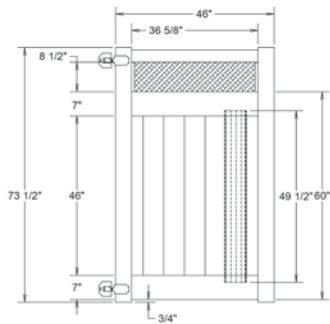

RAIL PROFILE

QTY	ITEM	DIMENSION
1	Lattice	17.12" x 94" Privacy
2	U-Channels	7/8" x 1 1/8" x 42"

ELEMENT RESERVE
1 1/4" X 7"

STANDARD | 6' X 8' TYBEE

LATTICE TOP PRIVACY | VERTEX GRAND RAIL

DESCRIPTION	WHITE		SAND		CLAY	
	QTY	SKU	QTY	SKU	QTY	SKU
6' x 8' Tybee Lattice Top Panel (72"H)		73028037		73028036		73053921
5" x 5" x 108" Line Post (GU)		73028027		73028026		73053917
5" x 5" x 108" Corner Post (GU)		73028021		73028020		73053918
5" x 5" x 108" End Gate Post (GU)		73028024		73028023		73053919
5" x 5" Pyramid Post Cap		73003093		73003769		73054107
5" x 5" Gothic Post Cap		73003094		73003760		73024885
5" x 5" New England Post Cap		73045003		73045004		73054108
6' x 46" Tybee Lattice Top Privacy Walk Gate		73025981		73025980		73054280
6' x 58" Tybee Lattice Top Privacy Drive Gate		73025983		73025985		73054281

QS QuickShip available in White and Sand only. Applies to: Fence Panels; Line, Corner, End and Gate Posts; and 4' and 5' Wide Gates.

WALK GATE

FENCE PANEL

DRIVE GATE

MATERIAL PER SECTION

QTY	ITEM	DIMENSION
1	Top Rail	2" x 3 1/2" x 94"
2	Decorative Bottom Rails	2" x 7" x 94"
15	GlideLock Boards	3/8" x 6" x 49 1/2"

RAIL PROFILE

QTY	ITEM	DIMENSION
1	Lattice	14.18" x 94" Privacy
2	U-Channels	3/8" x 1 1/8" x 46.37"

VERTEX GRAND
2" x 7"

STANDARD | 6' X 8' TYBEE

LATTICE TOP PRIVACY | VERTEX GRAND RAIL

DESCRIPTION	WHITE		SAND		CLAY
	QTY	SKU	QTY	SKU	QTY
6' x 8' Tybee Lattice Top Panel (72"H)		73024946		73024945	
5" x 5" x 108" Line Post (VY)		73024915		73024914	
5" x 5" x 108" Corner Post (VY)		73024893		73024892	
5" x 5" x 108" End Post (VY)		73024909		73024908	
5" x 5" Pyramid Post Cap		73003093		73003769	
5" x 5" Gothic Post Cap		73003094		73003760	
5" x 5" New England Post Cap		73045003		73045004	
6' x 46" Tybee Lattice Top Privacy Walk Gate		73024924		73024923	
6' x 58" Tybee Lattice Top Privacy Drive Gate		73024935		73024934	
5" x 5" x 106" Gate Post Insert		73003463			