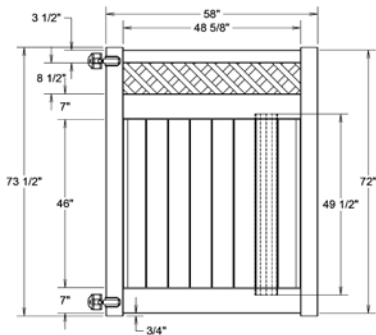

QS QuickShip available in White and Sand only. Applies to: Fence Panels; Line, Corner, End and Gate Posts; and 4' and 5' Wide Gates.

WALK GATE

FENCE PANEL

DRIVE GATE

MATERIAL PER SECTION

QTY	ITEM	DIMENSION
1	Rail	1 3/4" x 7" x 94"
1	Rail w/Barb Slit	1 3/4" x 7" x 94"
15	T&G Boards	7/8" x 6" x 49 1/2"

RAIL PROFILE

QTY	ITEM	DIMENSION
1	Top Rail w/Slit & Lt	2" x 3 1/2" x 94"
2	U-Channel	1.02" x 1.379" x 46 3/8"
1	Classic Diamond Lattice	12" x 94"

ELEMENT RESERVE
1 1/4" X 7"

STANDARD | 6' X 6' TYBEE

LATTICE TOP PRIVACY | ELEMENT RESERVE RAIL