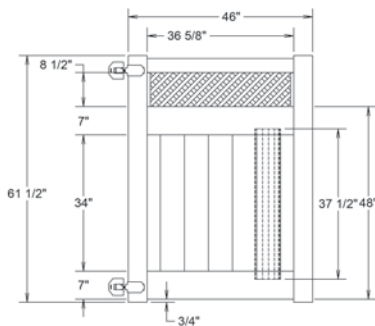

STANDARD | 5' X 8' TYBEE

LATTICE TOP PRIVACY | VERTEX GRAND RAIL

DESCRIPTION	WHITE		SAND		CLAY	
	QTY	SKU	QTY	SKU	QTY	SKU
5' x 8' Tybee Lattice Top Privacy Panel (60"H)		73025942		73025941		73053925
5" x 5" x 96" Line Post (HT)		73025792		73025791		73053922
5" x 5" x 96" Corner Post (HT)		73025786		73025785		73053923
5" x 5" x 96" End Gate Post (HT)		73025789		73025788		73053924
5" x 5" Pyramid Post Cap		73003093		73003769		73054107
5" x 5" Gothic Post Cap		73003094		73003760		73024885
5" x 5" New England Post Cap		73045003		73045004		73054108
5' x 46" Tybee Lattice Top Privacy Walk Gate		73025876		73025874		73054282
5' x 58" Tybee Lattice Top Privacy Drive Gate		73025877		73025879		73054283
5" x 5" x 94" Gate Post Insert				73012353		

QS QuickShip available in Cypress and Driftwood only. Applies to: Fence Panels; Line, Corner, End and Gate Posts; and 4' and 5' Wide Gates.

WALK GATE