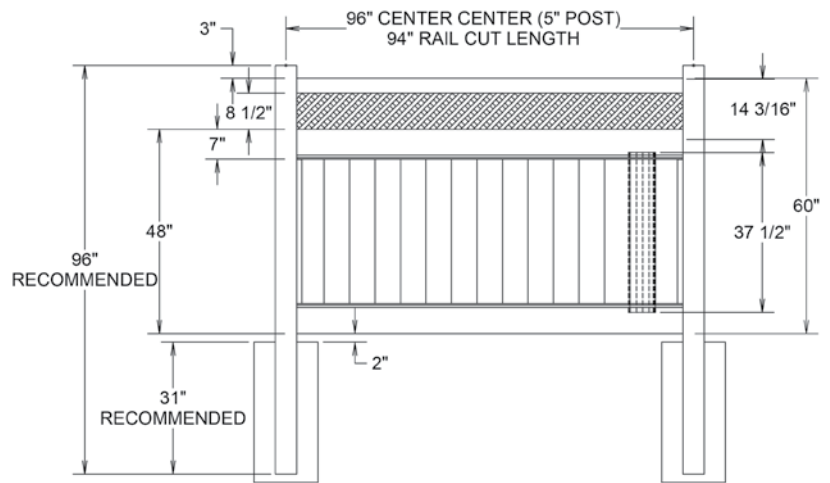

FENCE PANEL