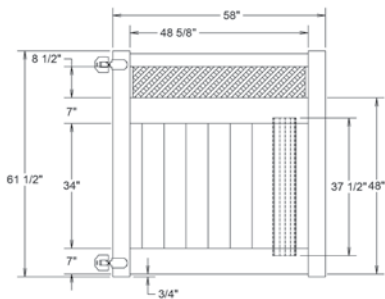

RAIL PROFILE

QTY	ITEM	DIMENSION
1	Lattice	17.12" x 94" Privacy
2	U-Channels	7/8" x 1 1/8" x 42"

ELEMENT RESERVE
1 1/4" X 7"

STANDARD | 6' X 8' TYBEE

LATTICE TOP PRIVACY | VERTEX GRAND RAIL

DESCRIPTION	WHITE		SAND		CLAY	
	QTY	SKU	QTY	SKU	QTY	SKU
6' x 8' Tybee Lattice Top Panel (72"H)		73028037		73028036		73053921
5" x 5" x 108" Line Post (GU)		73028027		73028026		73053917
5" x 5" x 108" Corner Post (GU)		73028021		73028020		73053918
5" x 5" x 108" End Gate Post (GU)		73028024		73028023		73053919
5" x 5" Pyramid Post Cap		73003093		73003769		73054107
5" x 5" Gothic Post Cap		73003094		73003760		73024885
5" x 5" New England Post Cap		73045003		73045004		73054108
6' x 46" Tybee Lattice Top Privacy Walk Gate		73025981		73025980		73054280
6' x 58" Tybee Lattice Top Privacy Drive Gate		73025983		73025985		73054281

QS QuickShip available in White and Sand only. Applies to: Fence Panels; Line, Corner, End and Gate Posts; and 4' and 5' Wide Gates.

WALK GATE

FENCE PANEL

DRIVE GATE

MATERIAL PER SECTION

QTY	ITEM	DIMENSION
1	Top Rail	2" x 3 1/2" x 94"
2	Decorative Bottom Rails	2" x 7" x 94"
15	GlideLock Boards	3/8" x 6" x 49 1/2"

RAIL PROFILE

QTY	ITEM	DIMENSION
1	Lattice	14.18" x 94" Privacy
2	U-Channels	3/8" x 1 1/8" x 46.37"

VERTEX GRAND
2" x 7"

STANDARD | 6' X 8' TYBEE

LATTICE TOP PRIVACY | VERTEX GRAND RAIL

DESCRIPTION	WHITE		SAND		CLAY
	QTY	SKU	QTY	SKU	QTY
6' x 8' Tybee Lattice Top Panel (72"H)		73024946		73024945	
5" x 5" x 108" Line Post (VY)		73024915		73024914	
5" x 5" x 108" Corner Post (VY)		73024893		73024892	
5" x 5" x 108" End Post (VY)		73024909		73024908	
5" x 5" Pyramid Post Cap		73003093		73003769	
5" x 5" Gothic Post Cap		73003094		73003760	
5" x 5" New England Post Cap		73045003		73045004	
6' x 46" Tybee Lattice Top Privacy Walk Gate		73024924		73024923	
6' x 58" Tybee Lattice Top Privacy Drive Gate		73024935		73024934	
5" x 5" x 106" Gate Post Insert		73003463			