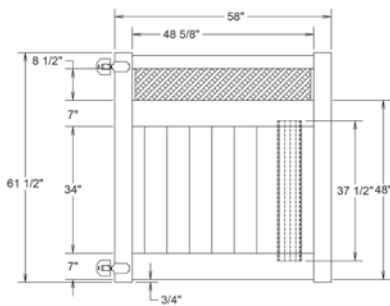

QS QuickShip available in Cypress and Driftwood only. Applies to: Fence Panels; Line, Corner, End and Gate Posts; and 4' and 5' Wide Gates.

WALK GATE

FENCE PANEL

DRIVE GATE

MATERIAL PER SECTION

QTY	ITEM	DIMENSION
1	Top Rail	2" x 3½" x 94"
2	Slotted Bottom Rails	1¼" x 7" x 94"
15	GlideLock Boards	⅞" x 6" x 45"
1	Lattice	17.12" x 94" Privacy
2	U-Channels	⅞" x 1⅜" x 42"

RAIL PROFILE

VERTEX GRAND
2" x 7"

STANDARD | 6' X 8' TYBEE

LATTICE TOP PRIVACY | ELEMENT RESERVE RAIL

DESCRIPTION	WHITE		SAND		CLAY	
	QTY	SKU	QTY	SKU		
6' x 8' Tybee Lattice Top Privacy Panel (72"H)		73028037		73028036		73053921
5" x 5" x 108" Line Post (GU)		73028027		73028026		73053917
5" x 5" x 108" Corner Post (GU)		73028021		73028020		73053918
5" x 5" x 108" End Gate Post (GU)		73028024		73028023		73053919
5" x 5" Pyramid Post Cap		73003093		73003769		73054107
5" x 5" Gothic Post Cap		73003094		73003760		73024885
5" x 5" New England Post Cap		73045003		73045004		73054108
6' x 46" Tybee Lattice Top Privacy Walk Gate		73025981		73025980		73054280
6' x 58" Tybee Lattice Top Privacy Drive Gate		73025983		73025985		73054281
5" x 5" x 106" Gate Post Insert				73003463		

QS QuickShip available in White and Sand only. Applies to: Fence Panels; Line, Corner, End and Gate Posts; and 4' and 5' Wide Gates.

WALK GATE

FENCE PANEL

DRIVE GATE

MATERIAL PER SECTION

QTY	ITEM	DIMENSION
1	Top Rail	2" x 3 1/2" x 94"
2	Decorative Bottom Rails	2" x 7" x 94"
15	GlideLock Boards	7/8" x 6" x 49 1/2"
1	Lattice	14.18" x 94"
2	U-Channels	7/8" x 1 3/8" x 46.37"

RAIL PROFILE

ELEMENT RESERVE
1 1/4" x 7"