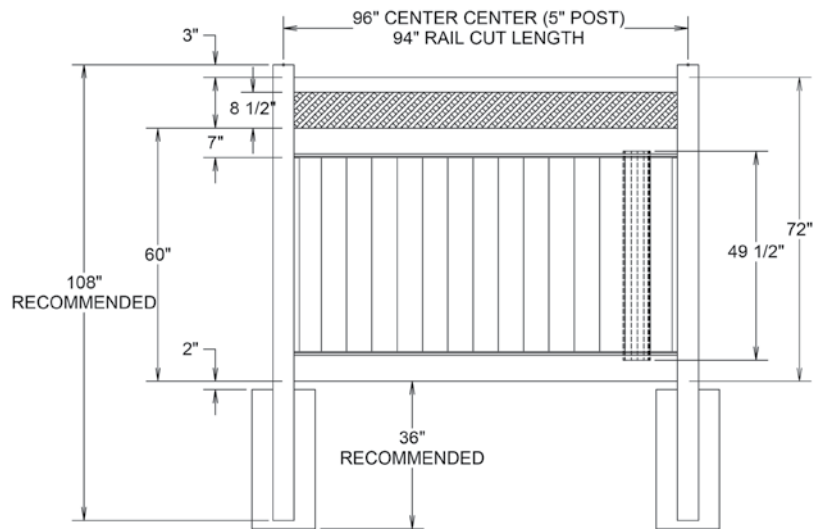

RAIL PROFILE

QTY	ITEM	DIMENSION
1	Lattice	17.12" x 94" Privacy
2	U-Channels	7/8" x 1 1/8" x 42"

ELEMENT RESERVE
1 1/4" X 7"

STANDARD | 6' X 8' TYBEE

LATTICE TOP PRIVACY | VERTEX GRAND RAIL

DESCRIPTION	WHITE		SAND		CLAY	
	QTY	SKU	QTY	SKU	QTY	SKU
6' x 8' Tybee Lattice Top Panel (72"H)		73028037		73028036		73053921
5" x 5" x 108" Line Post (GU)		73028027		73028026		73053917
5" x 5" x 108" Corner Post (GU)		73028021		73028020		73053918
5" x 5" x 108" End Gate Post (GU)		73028024		73028023		73053919
5" x 5" Pyramid Post Cap		73003093		73003769		73054107
5" x 5" Gothic Post Cap		73003094		73003760		73024885
5" x 5" New England Post Cap		73045003		73045004		73054108
6' x 46" Tybee Lattice Top Privacy Walk Gate		73025981		73025980		73054280
6' x 58" Tybee Lattice Top Privacy Drive Gate		73025983		73025985		73054281

QS QuickShip available in White and Sand only. Applies to: Fence Panels; Line, Corner, End and Gate Posts; and 4' and 5' Wide Gates.

WALK GATE

FENCE PANEL

DRIVE GATE

MATERIAL PER SECTION

QTY	ITEM	DIMENSION
1	Top Rail	2" x 3 1/2" x 94"
2	Decorative Bottom Rails	2" x 7" x 94"
15	GlideLock Boards	3/8" x 6" x 49 1/2"