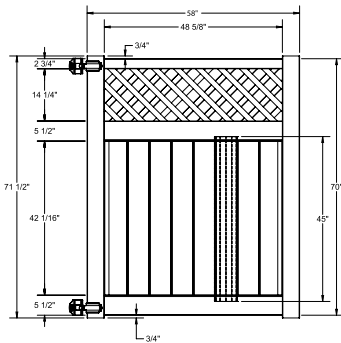

OS QuickShip available in White and Sand only. Applies to: Fence Panels; Line, Corner, End and Gate Posts; and 4' and 5' Wide Gates.

WALK GATE

FENCE PANEL

DRIVE GATE

MATERIAL PER SECTION

QTY	ITEM	DIMENSION
1	Top Rail	1 3/4" x 2 3/4" x 70"
11	GlideLock Boards	7/8" x 6" x 45"
2	U-Channel Rail	1.02" x 1.379" x 42 1/2"
1	Classic Lattice Panel	17" x 70"
2	Mid and Bottom Rails	1 3/4" x 5.47" x 70"