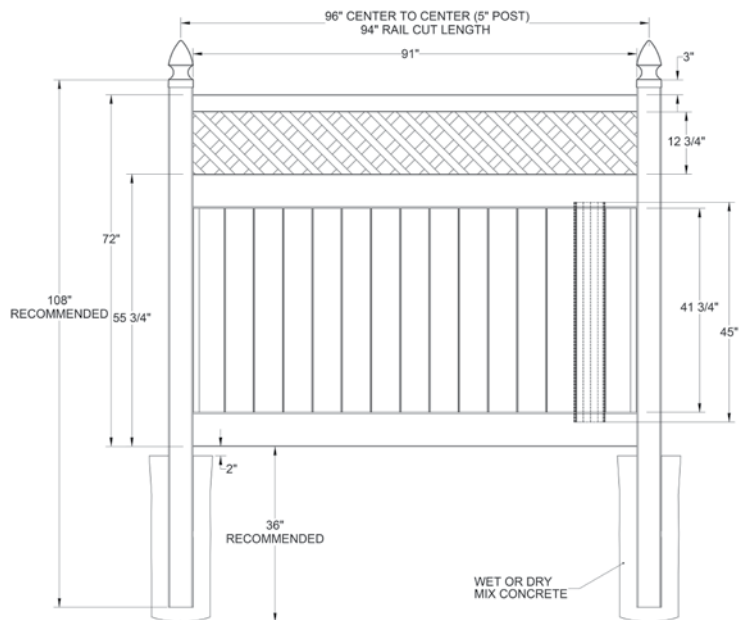

QS QuickShip available in White and Sand only. Applies to: Fence Panels; Line, Corner, End and Gate Posts; and 4' and 5' Wide Gates.

WALK GATE

FENCE PANEL

DRIVE GATE

MATERIAL PER SECTION

QTY	ITEM	DIMENSION
1	Top Rail	2" x 3 1/2" x 94"
2	Decorative Bottom Rails	2" x 7" x 94"
15	GlideLock Boards	3/8" x 6" x 49 1/2"

RAIL PROFILE

QTY	ITEM	DIMENSION
1	Lattice	14.18" x 94" Privacy
2	U-Channels	3/8" x 1 1/8" x 46.37"

VERTEX GRAND
2" x 7"

STANDARD | 6' X 8' TYBEE

LATTICE TOP PRIVACY | VERTEX GRAND RAIL

DESCRIPTION	WHITE		SAND		CLAY
	QTY	SKU	QTY	SKU	QTY
6' x 8' Tybee Lattice Top Panel (72"H)		73024946		73024945	
5" x 5" x 108" Line Post (VY)		73024915		73024914	
5" x 5" x 108" Corner Post (VY)		73024893		73024892	
5" x 5" x 108" End Post (VY)		73024909		73024908	
5" x 5" Pyramid Post Cap		73003093		73003769	
5" x 5" Gothic Post Cap		73003094		73003760	
5" x 5" New England Post Cap		73045003		73045004	
6' x 46" Tybee Lattice Top Privacy Walk Gate		73024924		73024923	
6' x 58" Tybee Lattice Top Privacy Drive Gate		73024935		73024934	
5" x 5" x 106" Gate Post Insert		73003463			

QS QuickShip available in Cypress and Driftwood only. Applies to: Fence Panels; Line, Corner, End and Gate Posts; and 4' and 5' Wide Gates.

WALK GATE

FENCE PANEL

DRIVE GATE

MATERIAL PER SECTION

QTY	ITEM	DIMENSION
1	Top Rail	2" x 3½" x 94"
2	Slotted Bottom Rails	1¼" x 7" x 94"
15	GlideLock Boards	⅞" x 6" x 45"
1	Lattice	17.12" x 94" Privacy
2	U-Channels	⅞" x 1⅜" x 42"