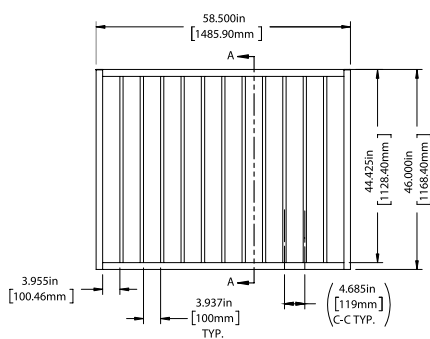

FLAT TOP | 2 RAIL | FLUSH MOUNT | 1¼" X 1⅜" RAIL

DESCRIPTION	BLACK	
	QTY	SKU
46" x 90½" Winslow Flat Top 2 Rail Panel (46"H)		73046064
46" x 46½" Winslow Flat Top 2 Rail Straight Gate		73045085
46" x 58½" Winslow Flat Top 2 Rail Straight Gate		73045086

Posts listed on last page.

FENCE PANEL

4' STRAIGHT WALK GATE

5' STRAIGHT WALK GATE

RAIL PROFILE

1¼" X 1⅜"

PICKETS

¾" X ¾"

SELECT | 46" X 90½" WINSLOW

FLAT TOP | 3 RAIL | STANDARD BOTTOM | 1⅛" X 1¾" RAIL

DESCRIPTION	BLACK	
	QTY	SKU
46" x 90½" Winslow Flat Top 3 Rail Panel (4" Extended Bottom) (46"H)		73046102
46" x 46½" Winslow Flat Top 3 Rail Straight Gate		73045088
46" x 58½" Winslow Flat Top 3 Rail Straight Gate		73045089