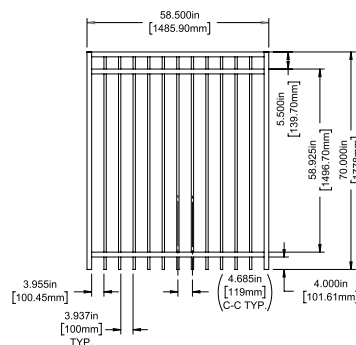

Posts listed on last page.

FENCE PANEL

4' STRAIGHT WALK GATE

5' STRAIGHT WALK GATE

RAIL PROFILE

1⅛" X 1⅜"

PICKETS

¾" X ¾"

SELECT | 94" X 90½" WINSLOW

FLAT TOP | 3 RAIL | STANDARD BOTTOM | 1⅞" X 1⅜" RAIL

DESCRIPTION	BLACK	
	QTY	SKU
94" x 90½" Winslow Flat Top 3 Rail Panel (4" Extended Bottom) (94"H)		73046299
94" x 46½" Winslow Flat Top 3 Rail Straight Gate		73045113
94" x 58½" Winslow Flat Top 3 Rail Straight Gate		73045114