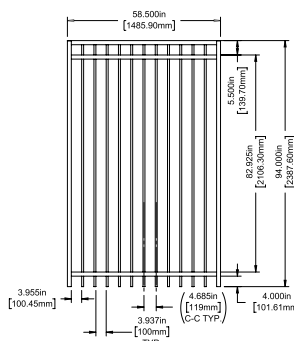

SELECT | 94" X 90½" WINSLOW

FLAT TOP | 3 RAIL | STANDARD BOTTOM | 1⅞" X 1⅜" RAIL

DESCRIPTION	BLACK	
	QTY	SKU
94" x 90½" Winslow Flat Top 3 Rail Panel (4" Extended Bottom) (94"H)		73046299
94" x 46½" Winslow Flat Top 3 Rail Straight Gate		73045113
94" x 58½" Winslow Flat Top 3 Rail Straight Gate		73045114

Posts listed on last page.

FENCE PANEL

4' STRAIGHT WALK GATE

5' STRAIGHT WALK GATE

RAIL PROFILE

1⅞" X 1⅜"

PICKETS

¾" X ¾"

STANDARD | 46" X 90½" WINSLOW

FLAT TOP | 2 RAIL | FLUSH BOTTOM | 1¾" X 1⅝" RAIL

DESCRIPTION	BLACK	
	QTY	SKU
46" x 90½" Winslow Flat Top 2 Rail Panel (46"H)		73045838
46" x 46½" Winslow Flat Top Straight Gate		73045051
46" x 58½" Winslow Flat Top Straight Gate		73045052