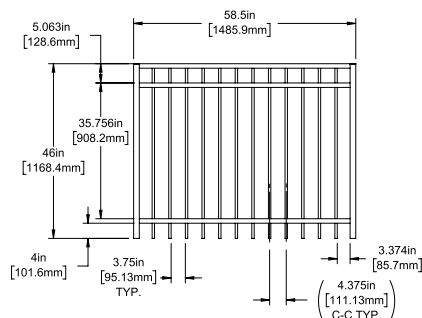

Posts listed on last page.

FENCE PANEL

4' STRAIGHT WALK GATE

5' STRAIGHT WALK GATE

RAIL PROFILE

1⅜" X 1⅝"

PICKETS

5⁄8" X 5⁄8"

STANDARD | 46" X 90½" WINSLOW

FLAT TOP | 3 RAIL | STANDARD BOTTOM | 1⅜" X 1⅝" RAIL

DESCRIPTION	BLACK	
	QTY	SKU
46" x 90½" Flat Top 3 Rail Panel (4" Extended Bottom) (46"H)		73045875
46" x 46½" Flat Top 3 Rail Straight Gate		73045064
46" x 58½" Flat Top 3 Rail Straight Gate		73045065

Posts listed on last page.

FENCE PANEL

4' STRAIGHT WALK GATE

5' STRAIGHT WALK GATE

RAIL PROFILE

1⅜" X 1⅝"

PICKETS

⅝" X ⅝"

STANDARD | 58" X 90½" WINSLOW

FLAT TOP | 3 RAIL | STANDARD BOTTOM | 1⅜" X 1⅝" RAIL

DESCRIPTION	BLACK	
	QTY	SKU
58" x 90½" Winslow Flat Top 3 Rail Panel (4" Extended Bottom) (70"H)	73045937	
58" x 46½" Winslow Flat Top 3 Rail Straight Gate	73045073	
58" x 58½" Winslow Flat Top 3 Rail Straight Gate	73045074	