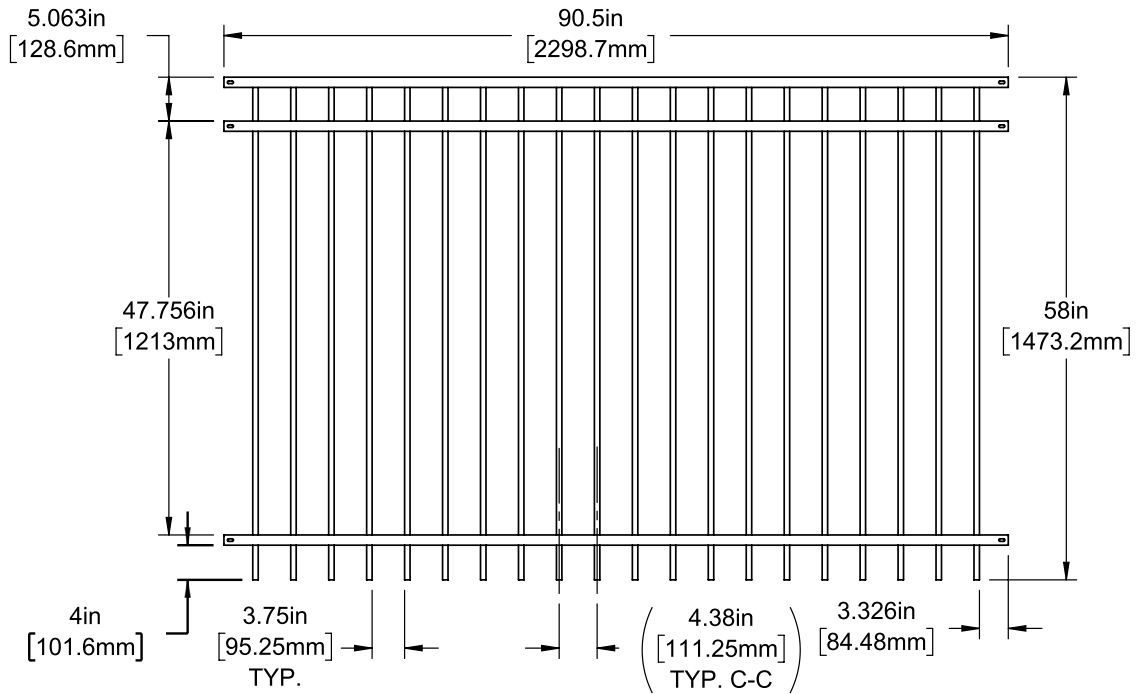

Posts listed on last page.

FENCE PANEL

4' STRAIGHT WALK GATE

5' STRAIGHT WALK GATE

RAIL PROFILE

1⅜" X 1⅝"

PICKETS

⅝" X ⅝"

STANDARD | 58" X 90½" WINSLOW

FLAT TOP | 3 RAIL | STANDARD BOTTOM | 1⅜" X 1⅝" RAIL

DESCRIPTION	BLACK	
	QTY	SKU
58" x 90½" Winslow Flat Top 3 Rail Panel (4" Extended Bottom) (70"H)	73045937	
58" x 46½" Winslow Flat Top 3 Rail Straight Gate	73045073	
58" x 58½" Winslow Flat Top 3 Rail Straight Gate	73045074	