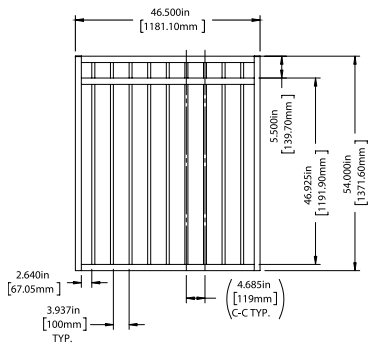

Posts listed on last page.

FENCE PANEL

4' STRAIGHT WALK GATE

5' STRAIGHT WALK GATE

RAIL PROFILE

1¼" X 1⅜"

PICKETS

¾" X ¾"

SELECT | 58" X 90½" WINSLOW

FLAT TOP | 3 RAIL | STANDARD BOTTOM | 1⅞" X 1⅜" RAIL

DESCRIPTION	BLACK	
	QTY	SKU
58" x 90½" Winslow Flat Top 3 Rail Panel (4" Extended Bottom) (58"H)		73046165
58" x 46½" Winslow Flat Top 3 Rail Straight Gate		73045097
58" x 58½" Winslow Flat Top 3 Rail Straight Gate		73045098