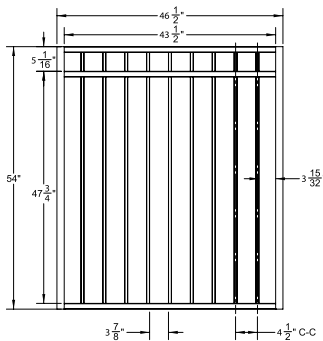

Posts listed on last page.

FENCE PANEL

4' STRAIGHT WALK GATE

5' STRAIGHT WALK GATE

RAIL PROFILE

1¾" X 1⅝"

PICKETS

5/8" X 5/8"

STANDARD | 54" X 90½" WINSLOW

FLAT TOP | 3 RAIL | FLUSH BOTTOM | 1⅜" X 1⅝" RAIL

DESCRIPTION	BLACK	
	QTY	SKU
54" x 90½" Winslow Flat Top 3 Rail Panel (54"H)		73045913
54" x 46½" Winslow Flat Top 3 Rail Straight Gate		73045070
54" x 58½" Winslow Flat Top 3 Rail Straight Gate		73045071

Posts listed on last page.

FENCE PANEL

4' STRAIGHT WALK GATE

5' STRAIGHT WALK GATE

RAIL PROFILE

1⅜" X 1⅝"

PICKETS

5⁄8" X 5⁄8"