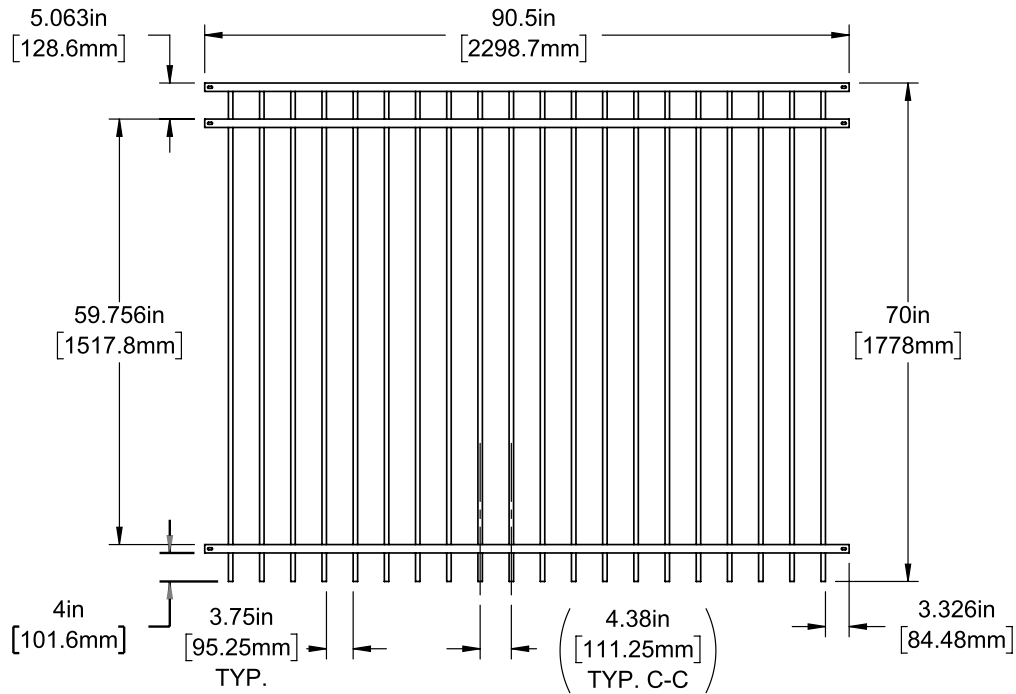

Posts listed on last page.

FENCE PANEL

4' STRAIGHT WALK GATE

5' STRAIGHT WALK GATE

RAIL PROFILE

1⅜" X 1⅝"

PICKETS

⅝" X ⅝"

STANDARD | 70" X 90½" WINSLOW

FLAT TOP | 3 RAIL | STANDARD BOTTOM | 1⅜" X 1⅝" RAIL

DESCRIPTION	BLACK	
	QTY	SKU
70" x 90½" Winslow Flat Top 3 Rail Panel (4" Extended Bottom)(70"H)		73045978
70" x 46½" Winslow Flat Top 3 Rail Straight Gate		73045079
70" x 58½" Winslow Flat Top 3 Rail Straight Gate		73045080