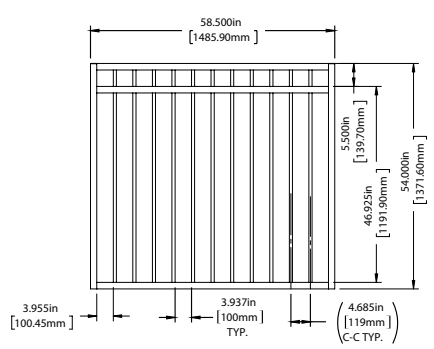

Posts listed on last page.

FENCE PANEL

4' STRAIGHT WALK GATE

5' STRAIGHT WALK GATE

RAIL PROFILE

1¼" X 1⅜"

PICKETS

¾" X ¾"

SELECT | 58" X 90½" WINSLOW

FLAT TOP | 3 RAIL | STANDARD BOTTOM | 1⅞" X 1⅜" RAIL

DESCRIPTION	BLACK	
	QTY	SKU
58" x 90½" Winslow Flat Top 3 Rail Panel (4" Extended Bottom) (58"H)		73046165
58" x 46½" Winslow Flat Top 3 Rail Straight Gate		73045097
58" x 58½" Winslow Flat Top 3 Rail Straight Gate		73045098