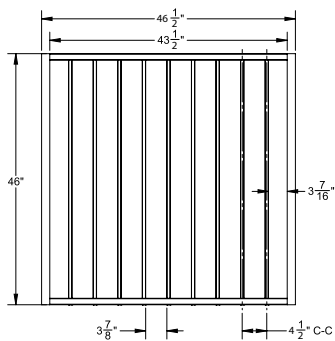

Posts listed on last page.

FENCE PANEL

4' STRAIGHT WALK GATE

5' STRAIGHT WALK GATE

RAIL PROFILE

1⅞" X 1⅜"

PICKETS

¾" X ¾"

STANDARD | 46" X 90½" WINSLOW

FLAT TOP | 2 RAIL | FLUSH BOTTOM | 1¾" X 1⅝" RAIL

DESCRIPTION	BLACK	
	QTY	SKU
46" x 90½" Winslow Flat Top 2 Rail Panel (46"H)		73045838
46" x 46½" Winslow Flat Top Straight Gate		73045051
46" x 58½" Winslow Flat Top Straight Gate		73045052

Posts listed on last page.

FENCE PANEL

4' STRAIGHT WALK GATE

5' STRAIGHT WALK GATE

RAIL PROFILE

1¾" X 1⅝"

PICKETS

5/8" X 5/8"