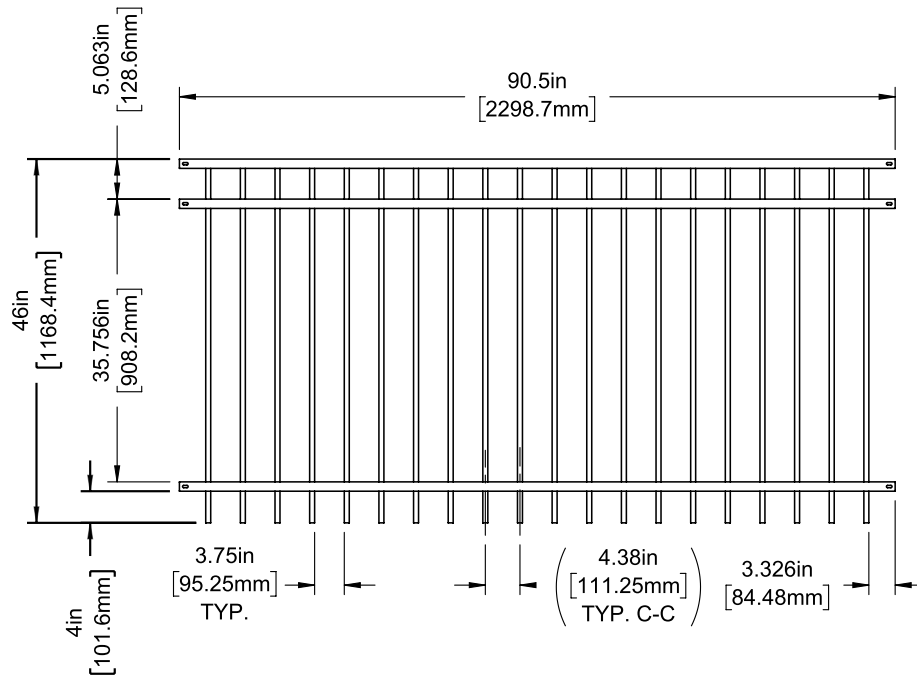

STANDARD | 46" X 90½" WINSLOW

FLAT TOP | 3 RAIL | STANDARD BOTTOM | 1⅜" X 1⅝" RAIL

DESCRIPTION	BLACK	
	QTY	SKU
46" x 90½" Flat Top 3 Rail Panel (4" Extended Bottom) (46"H)		73045875
46" x 46½" Flat Top 3 Rail Straight Gate		73045064
46" x 58½" Flat Top 3 Rail Straight Gate		73045065

Posts listed on last page.

FENCE PANEL