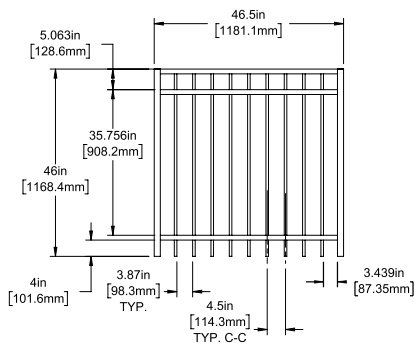

Posts listed on last page.

FENCE PANEL

4' STRAIGHT WALK GATE

5' STRAIGHT WALK GATE

RAIL PROFILE

1⅜" X 1⅝"

PICKETS

5⁄8" X 5⁄8"

STANDARD | 46" X 90½" WINSLOW

FLAT TOP | 3 RAIL | STANDARD BOTTOM | 1⅜" X 1⅝" RAIL

DESCRIPTION	BLACK	
	QTY	SKU
46" x 90½" Flat Top 3 Rail Panel (4" Extended Bottom) (46"H)		73045875
46" x 46½" Flat Top 3 Rail Straight Gate		73045064
46" x 58½" Flat Top 3 Rail Straight Gate		73045065

Posts listed on last page.

FENCE PANEL

4' STRAIGHT WALK GATE

5' STRAIGHT WALK GATE

RAIL PROFILE

1⅜" X 1⅝"

PICKETS

⅝" X ⅝"