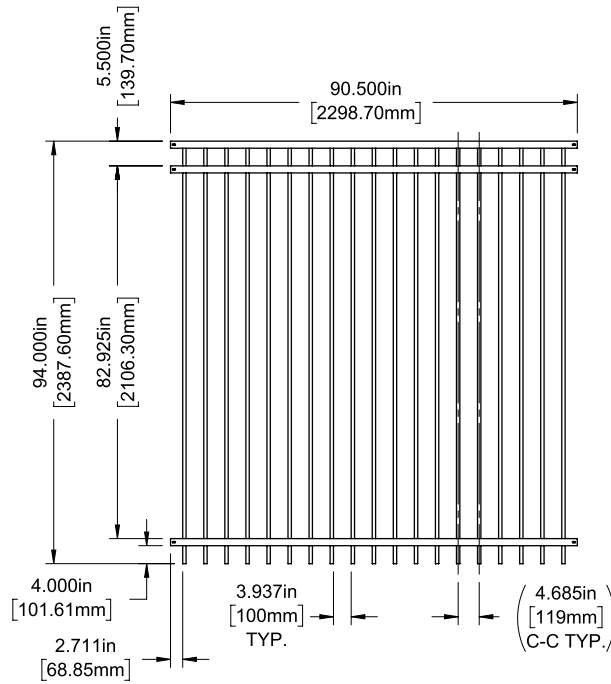

Posts listed on last page.

FENCE PANEL

4' STRAIGHT WALK GATE

5' STRAIGHT WALK GATE

RAIL PROFILE

1⅛" X 1⅜"

PICKETS

¾" X ¾"

SELECT | 94" X 90½" WINSLOW

FLAT TOP | 3 RAIL | STANDARD BOTTOM | 1⅞" X 1⅜" RAIL

DESCRIPTION	BLACK	
	QTY	SKU
94" x 90½" Winslow Flat Top 3 Rail Panel (4" Extended Bottom) (94"H)		73046299
94" x 46½" Winslow Flat Top 3 Rail Straight Gate		73045113
94" x 58½" Winslow Flat Top 3 Rail Straight Gate		73045114

Posts listed on last page.

FENCE PANEL

4' STRAIGHT WALK GATE

5' STRAIGHT WALK GATE

RAIL PROFILE

1⅞" X 1⅜"

PICKETS

¾" X ¾"