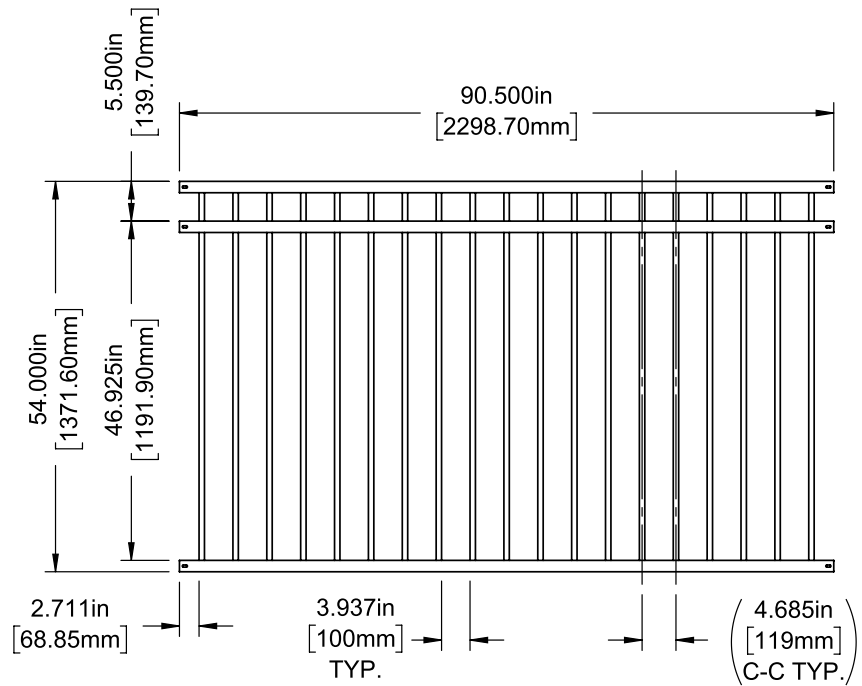

Posts listed on last page.

FENCE PANEL

4' STRAIGHT WALK GATE

5' STRAIGHT WALK GATE

RAIL PROFILE

1⅛" X 1¾"

PICKETS

¾" X ¾"

SELECT | 54" X 90½" WINSLOW

FLAT TOP | 3 RAIL | FLUSH MOUNT | 1¼" X 1⅜" RAIL

DESCRIPTION	BLACK	
	QTY	SKU
54" x 90½" Winslow Flat Top 3 Rail Panel FB (54"H)		73046140
54" x 46½" Winslow Flat Top 3 Rail Straight Gate		73045094
54" x 58½" Winslow Flat Top 3 Rail Straight Gate		73045095

Posts listed on last page.

FENCE PANEL

4' STRAIGHT WALK GATE

5' STRAIGHT WALK GATE

RAIL PROFILE

1¼" X 1⅜"

PICKETS

¾" X ¾"