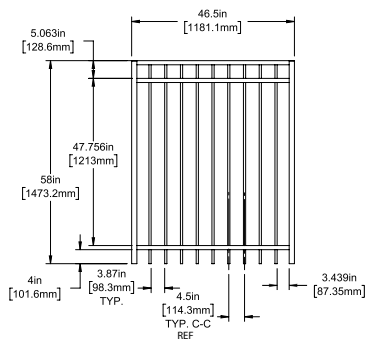

Posts listed on last page.

FENCE PANEL

4' STRAIGHT WALK GATE

5' STRAIGHT WALK GATE

RAIL PROFILE

1⅜" X 1⅝"

PICKETS

⅝" X ⅝"

STANDARD | 58" X 90½" WINSLOW

FLAT TOP | 3 RAIL | STANDARD BOTTOM | 1⅜" X 1⅝" RAIL

DESCRIPTION	BLACK	
	QTY	SKU
58" x 90½" Winslow Flat Top 3 Rail Panel (4" Extended Bottom) (70"H)	73045937	
58" x 46½" Winslow Flat Top 3 Rail Straight Gate	73045073	
58" x 58½" Winslow Flat Top 3 Rail Straight Gate	73045074	