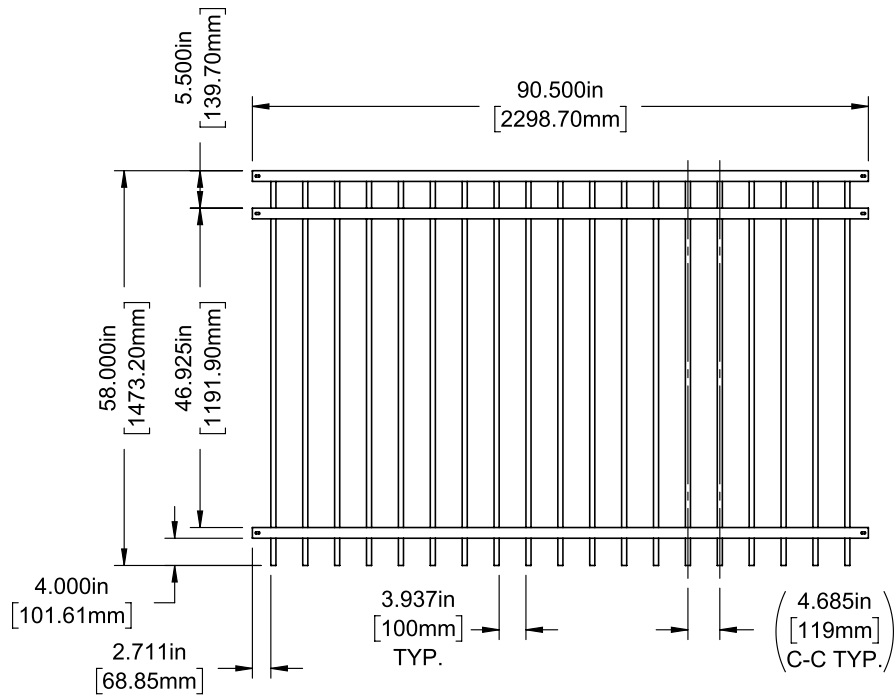

SELECT | 58" X 90½" WINSLOW

FLAT TOP | 3 RAIL | STANDARD BOTTOM | 1⅞" X 1⅜" RAIL

DESCRIPTION	BLACK	
	QTY	SKU
58" x 90½" Winslow Flat Top 3 Rail Panel (4" Extended Bottom) (58"H)		73046165
58" x 46½" Winslow Flat Top 3 Rail Straight Gate		73045097
58" x 58½" Winslow Flat Top 3 Rail Straight Gate		73045098

Posts listed on last page.

FENCE PANEL

4' STRAIGHT WALK GATE

5' STRAIGHT WALK GATE

RAIL PROFILE

1⅞" X 1⅜"

PICKETS

¾" X ¾"