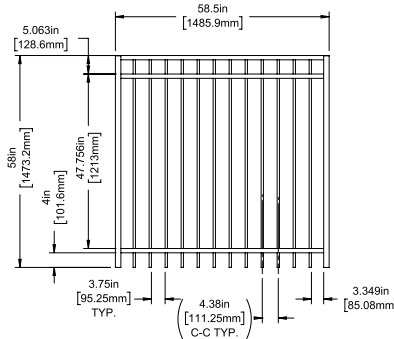

Posts listed on last page.

FENCE PANEL

4' STRAIGHT WALK GATE

5' STRAIGHT WALK GATE

RAIL PROFILE

1⅜" X 1⅝"

PICKETS

⅝" X ⅝"

STANDARD | 58" X 90½" WINSLOW

FLAT TOP | 3 RAIL | STANDARD BOTTOM | 1⅜" X 1⅝" RAIL

DESCRIPTION	BLACK	
	QTY	SKU
58" x 90½" Winslow Flat Top 3 Rail Panel (4" Extended Bottom) (70"H)	73045937	
58" x 46½" Winslow Flat Top 3 Rail Straight Gate	73045073	
58" x 58½" Winslow Flat Top 3 Rail Straight Gate	73045074	

STANDARD | 70" X 90½" WINSLOW

FLAT TOP | 3 RAIL | STANDARD BOTTOM | 1⅜" X 1⅝" RAIL

DESCRIPTION	BLACK	
	QTY	SKU
70" x 90½" Winslow Flat Top 3 Rail Panel (4" Extended Bottom)(70"H)		73045978
70" x 46½" Winslow Flat Top 3 Rail Straight Gate		73045079
70" x 58½" Winslow Flat Top 3 Rail Straight Gate		73045080