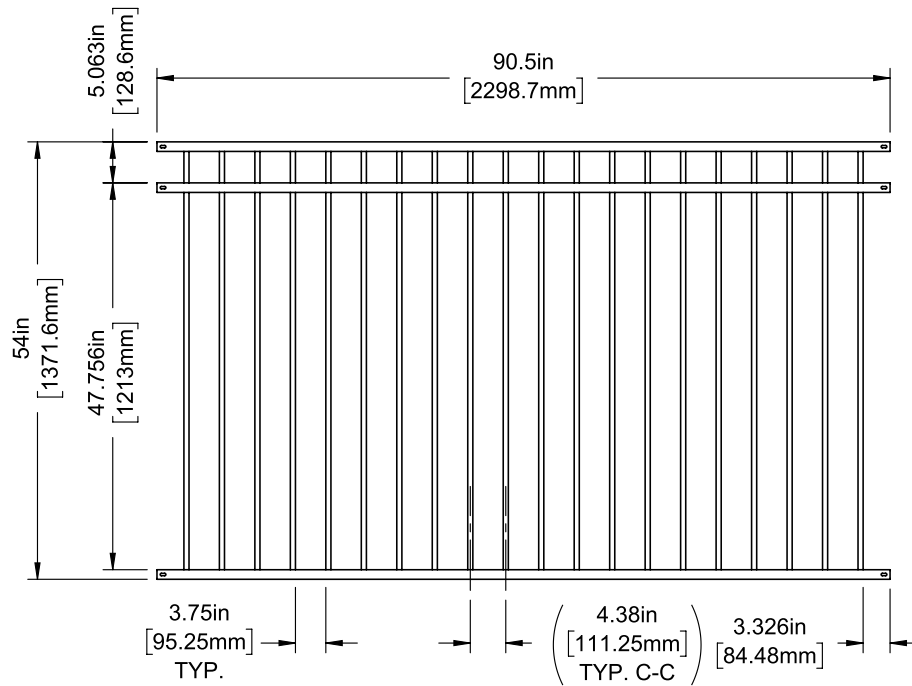

STANDARD | 54" X 90½" WINSLOW

FLAT TOP | 3 RAIL | FLUSH BOTTOM | 1⅜" X 1⅝" RAIL

DESCRIPTION	BLACK	
	QTY	SKU
54" x 90½" Winslow Flat Top 3 Rail Panel (54"H)		73045913
54" x 46½" Winslow Flat Top 3 Rail Straight Gate		73045070
54" x 58½" Winslow Flat Top 3 Rail Straight Gate		73045071

Posts listed on last page.

FENCE PANEL