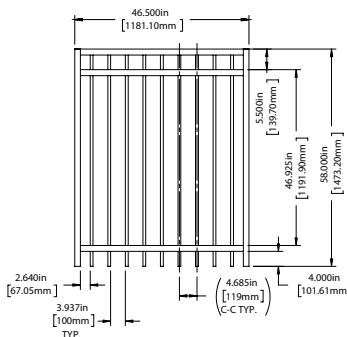

Posts listed on last page.

FENCE PANEL

4' STRAIGHT WALK GATE

5' STRAIGHT WALK GATE

RAIL PROFILE

1¼" X 1⅜"

PICKETS

¾" X ¾"

SELECT | 58" X 90½" WINSLOW

FLAT TOP | 3 RAIL | STANDARD BOTTOM | 1⅞" X 1⅜" RAIL

DESCRIPTION	BLACK	
	QTY	SKU
58" x 90½" Winslow Flat Top 3 Rail Panel (4" Extended Bottom) (58"H)		73046165
58" x 46½" Winslow Flat Top 3 Rail Straight Gate		73045097
58" x 58½" Winslow Flat Top 3 Rail Straight Gate		73045098

Posts listed on last page.

FENCE PANEL

4' STRAIGHT WALK GATE

5' STRAIGHT WALK GATE

RAIL PROFILE

1⅞" X 1⅜"

PICKETS

¾" X ¾"