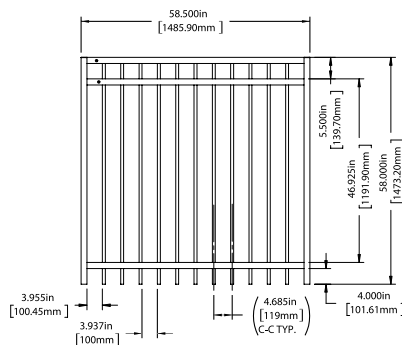

SELECT | 58" X 90½" WINSLOW

FLAT TOP | 3 RAIL | STANDARD BOTTOM | 1⅞" X 1⅜" RAIL

DESCRIPTION	BLACK	
	QTY	SKU
58" x 90½" Winslow Flat Top 3 Rail Panel (4" Extended Bottom) (58"H)		73046165
58" x 46½" Winslow Flat Top 3 Rail Straight Gate		73045097
58" x 58½" Winslow Flat Top 3 Rail Straight Gate		73045098

Posts listed on last page.

FENCE PANEL

4' STRAIGHT WALK GATE

5' STRAIGHT WALK GATE

RAIL PROFILE

1⅞" X 1⅜"

PICKETS

¾" X ¾"