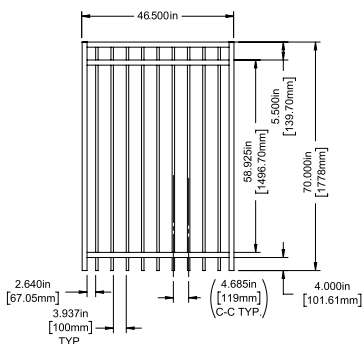

Posts listed on last page.

FENCE PANEL

4' STRAIGHT WALK GATE

5' STRAIGHT WALK GATE

RAIL PROFILE

1⅛" X 1⅜"

PICKETS

¾" X ¾"

SELECT | 94" X 90½" WINSLOW

FLAT TOP | 3 RAIL | STANDARD BOTTOM | 1⅞" X 1⅜" RAIL

DESCRIPTION	BLACK	
	QTY	SKU
94" x 90½" Winslow Flat Top 3 Rail Panel (4" Extended Bottom) (94"H)		73046299
94" x 46½" Winslow Flat Top 3 Rail Straight Gate		73045113
94" x 58½" Winslow Flat Top 3 Rail Straight Gate		73045114