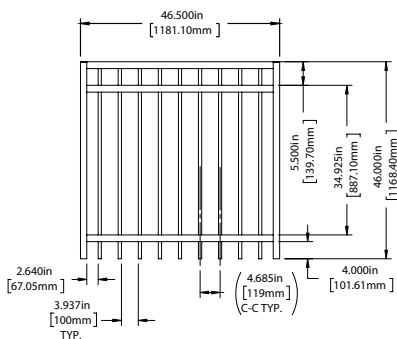

Posts listed on last page.

FENCE PANEL

4' STRAIGHT WALK GATE

5' STRAIGHT WALK GATE

RAIL PROFILE

1¼" X 1⅜"

PICKETS

¾" X ¾"

SELECT | 46" X 90½" WINSLOW

FLAT TOP | 3 RAIL | STANDARD BOTTOM | 1⅛" X 1¾" RAIL

DESCRIPTION	BLACK	
	QTY	SKU
46" x 90½" Winslow Flat Top 3 Rail Panel (4" Extended Bottom) (46"H)		73046102
46" x 46½" Winslow Flat Top 3 Rail Straight Gate		73045088
46" x 58½" Winslow Flat Top 3 Rail Straight Gate		73045089

Posts listed on last page.

FENCE PANEL

4' STRAIGHT WALK GATE

5' STRAIGHT WALK GATE

RAIL PROFILE

1⅛" X 1¾"

PICKETS

¾" X ¾"