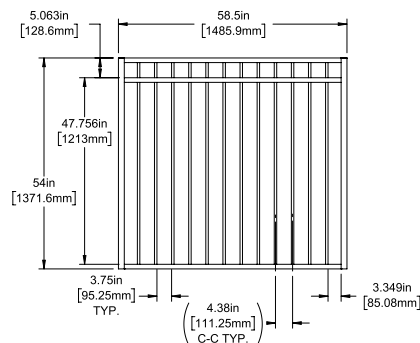

Posts listed on last page.

FENCE PANEL

4' STRAIGHT WALK GATE

5' STRAIGHT WALK GATE

RAIL PROFILE

1¾" X 1⅝"

PICKETS

5/8" X 5/8"

STANDARD | 54" X 90½" WINSLOW

FLAT TOP | 3 RAIL | FLUSH BOTTOM | 1⅜" X 1⅝" RAIL

DESCRIPTION	BLACK	
	QTY	SKU
54" x 90½" Winslow Flat Top 3 Rail Panel (54"H)		73045913
54" x 46½" Winslow Flat Top 3 Rail Straight Gate		73045070
54" x 58½" Winslow Flat Top 3 Rail Straight Gate		73045071

Posts listed on last page.

FENCE PANEL

4' STRAIGHT WALK GATE

5' STRAIGHT WALK GATE

RAIL PROFILE

1⅜" X 1⅝"

PICKETS

5⁄8" X 5⁄8"

STANDARD | 46" X 90½" WINSLOW

FLAT TOP | 3 RAIL | STANDARD BOTTOM | 1⅜" X 1⅝" RAIL

DESCRIPTION	BLACK	
	QTY	SKU
46" x 90½" Flat Top 3 Rail Panel (4" Extended Bottom) (46"H)		73045875
46" x 46½" Flat Top 3 Rail Straight Gate		73045064
46" x 58½" Flat Top 3 Rail Straight Gate		73045065