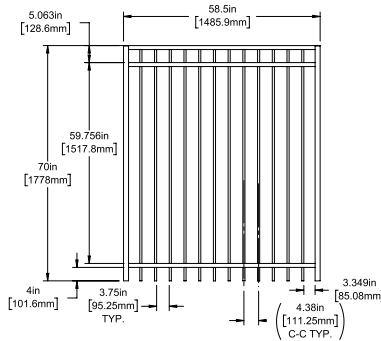

Posts listed on last page.

FENCE PANEL

4' STRAIGHT WALK GATE

5' STRAIGHT WALK GATE

RAIL PROFILE

1⅜" X 1⅝"

PICKETS

⅝" X ⅝"

STANDARD | 70" X 90½" WINSLOW

FLAT TOP | 3 RAIL | STANDARD BOTTOM | 1⅜" X 1⅝" RAIL

DESCRIPTION	BLACK	
	QTY	SKU
70" x 90½" Winslow Flat Top 3 Rail Panel (4" Extended Bottom)(70"H)		73045978
70" x 46½" Winslow Flat Top 3 Rail Straight Gate		73045079
70" x 58½" Winslow Flat Top 3 Rail Straight Gate		73045080