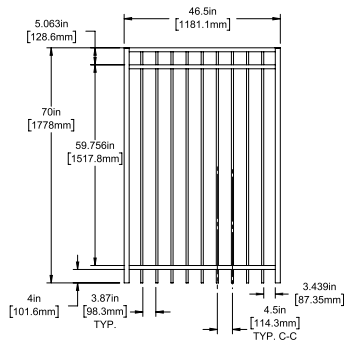

STANDARD | 58" X 90½" WINSLOW

FLAT TOP | 3 RAIL | STANDARD BOTTOM | 1⅜" X 1⅝" RAIL

DESCRIPTION	BLACK	
	QTY	SKU
58" x 90½" Winslow Flat Top 3 Rail Panel (4" Extended Bottom) (70"H)	73045937	
58" x 46½" Winslow Flat Top 3 Rail Straight Gate	73045073	
58" x 58½" Winslow Flat Top 3 Rail Straight Gate	73045074	

Posts listed on last page.

FENCE PANEL

4' STRAIGHT WALK GATE

5' STRAIGHT WALK GATE

RAIL PROFILE

1⅜" X 1⅝"

PICKETS

⅝" X ⅝"

STANDARD | 70" X 90½" WINSLOW

FLAT TOP | 3 RAIL | STANDARD BOTTOM | 1⅜" X 1⅝" RAIL

DESCRIPTION	BLACK	
	QTY	SKU
70" x 90½" Winslow Flat Top 3 Rail Panel (4" Extended Bottom)(70"H)		73045978
70" x 46½" Winslow Flat Top 3 Rail Straight Gate		73045079
70" x 58½" Winslow Flat Top 3 Rail Straight Gate		73045080