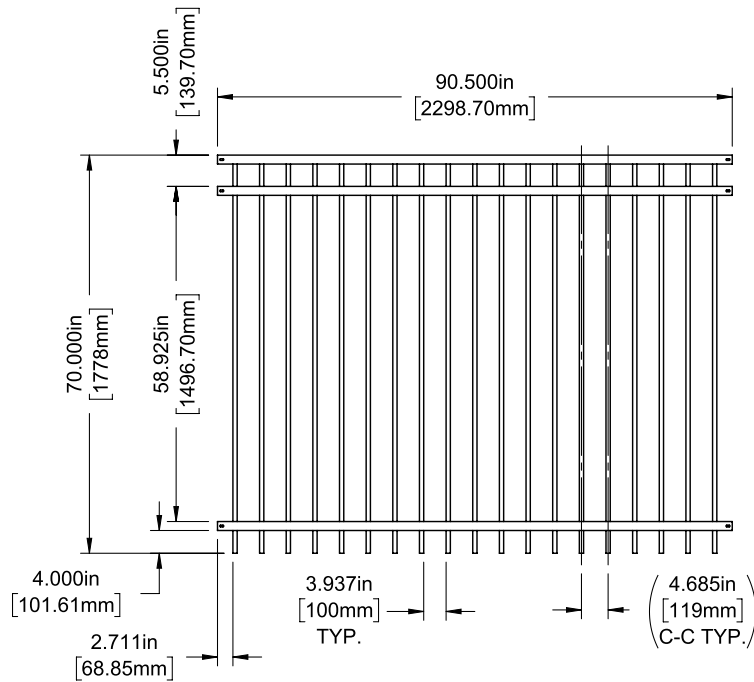

SELECT | 70" X 90½" WINSLOW

FLAT TOP | 3 RAIL | STANDARD BOTTOM | 1⅛" X 1⅜" RAIL

DESCRIPTION	BLACK	
	QTY	SKU
70" x 90½" Flat Top 3 Rail Panel (4" Extended Bottom) (70"H)		73046208
70" x 46½" Flat Top 3 Rail Straight Gate		73045107
70" x 58½" Flat Top 3 Rail Straight Gate		73045108

Posts listed on last page.

FENCE PANEL

4' STRAIGHT WALK GATE

5' STRAIGHT WALK GATE

RAIL PROFILE

1⅛" X 1⅜"

PICKETS

¾" X ¾"