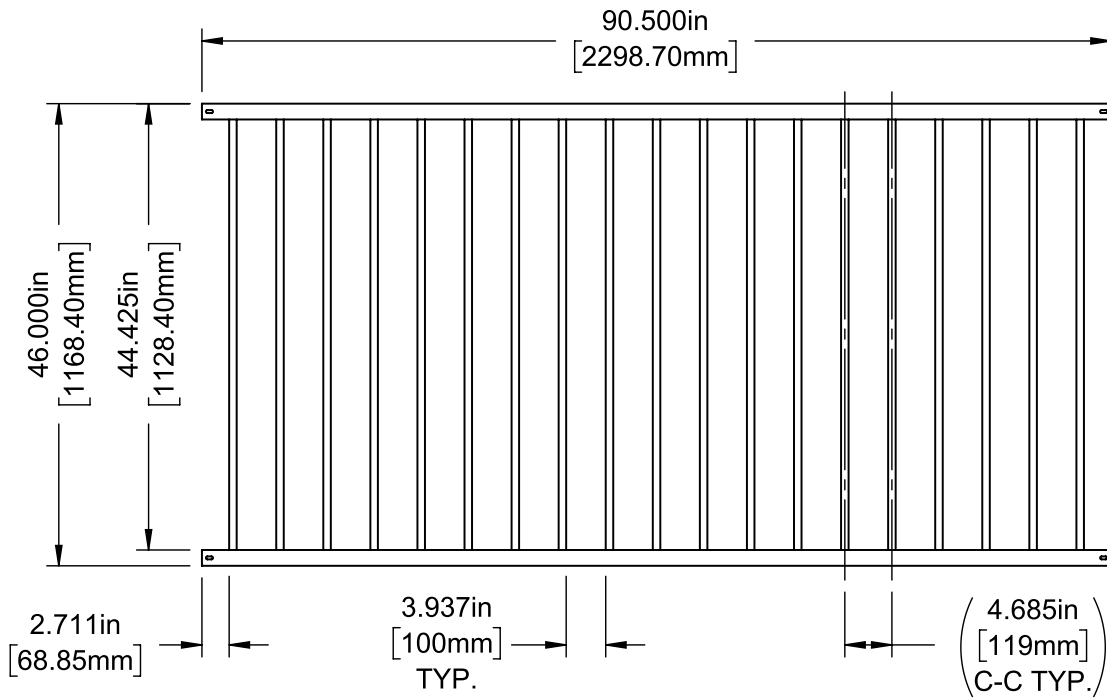

SELECT | 46" X 90½" WINSLOW

FLAT TOP | 2 RAIL | FLUSH MOUNT | 1¼" X 1⅜" RAIL

DESCRIPTION	BLACK	
	QTY	SKU
46" x 90½" Winslow Flat Top 2 Rail Panel (46"H)		73046064
46" x 46½" Winslow Flat Top 2 Rail Straight Gate		73045085
46" x 58½" Winslow Flat Top 2 Rail Straight Gate		73045086

Posts listed on last page.

FENCE PANEL

4' STRAIGHT WALK GATE

5' STRAIGHT WALK GATE

RAIL PROFILE

1¼" X 1⅜"

PICKETS

¾" X ¾"