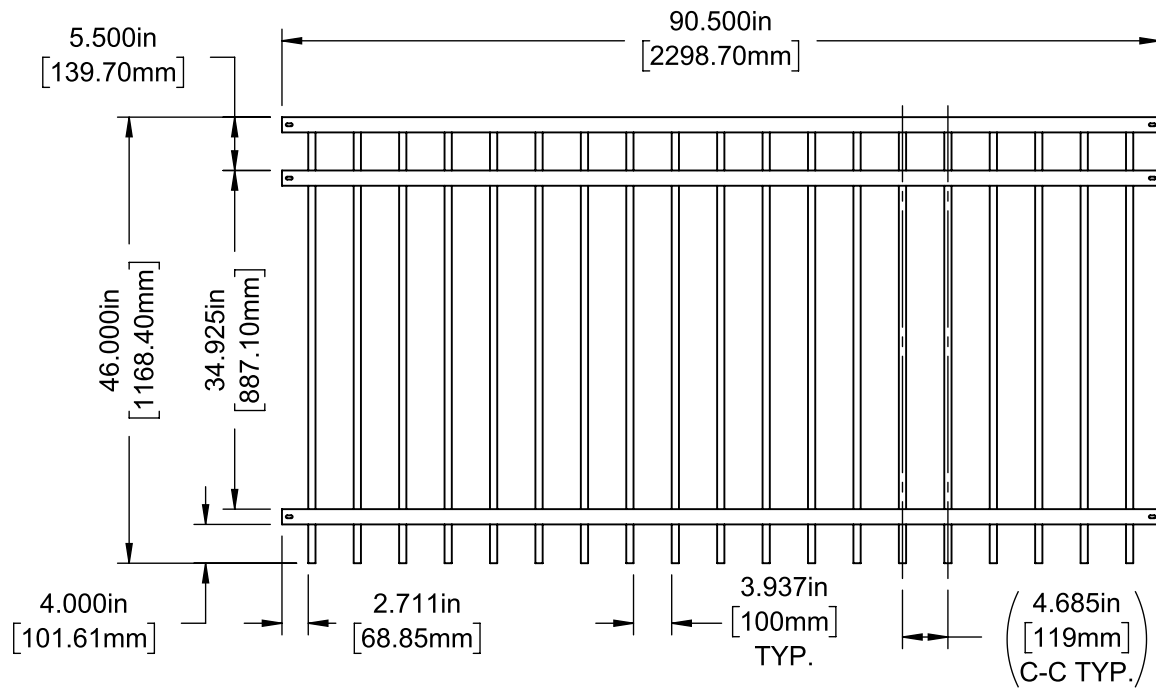

SELECT | 46" X 90½" WINSLOW

FLAT TOP | 3 RAIL | STANDARD BOTTOM | 1⅛" X 1¾" RAIL

DESCRIPTION	BLACK	
	QTY	SKU
46" x 90½" Winslow Flat Top 3 Rail Panel (4" Extended Bottom) (46"H)		73046102
46" x 46½" Winslow Flat Top 3 Rail Straight Gate		73045088
46" x 58½" Winslow Flat Top 3 Rail Straight Gate		73045089

Posts listed on last page.

FENCE PANEL