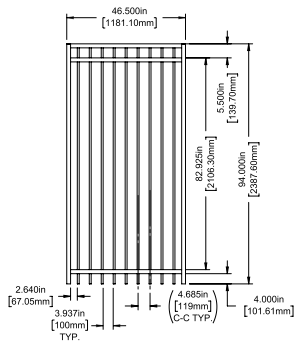

Posts listed on last page.

FENCE PANEL

4' STRAIGHT WALK GATE

5' STRAIGHT WALK GATE

RAIL PROFILE

1⅛" X 1⅜"

PICKETS

¾" X ¾"

SELECT | 94" X 90½" WINSLOW

FLAT TOP | 3 RAIL | STANDARD BOTTOM | 1⅞" X 1⅜" RAIL

DESCRIPTION	BLACK	
	QTY	SKU
94" x 90½" Winslow Flat Top 3 Rail Panel (4" Extended Bottom) (94"H)		73046299
94" x 46½" Winslow Flat Top 3 Rail Straight Gate		73045113
94" x 58½" Winslow Flat Top 3 Rail Straight Gate		73045114

Posts listed on last page.

FENCE PANEL

4' STRAIGHT WALK GATE

5' STRAIGHT WALK GATE

RAIL PROFILE

1⅞" X 1⅜"

PICKETS

¾" X ¾"