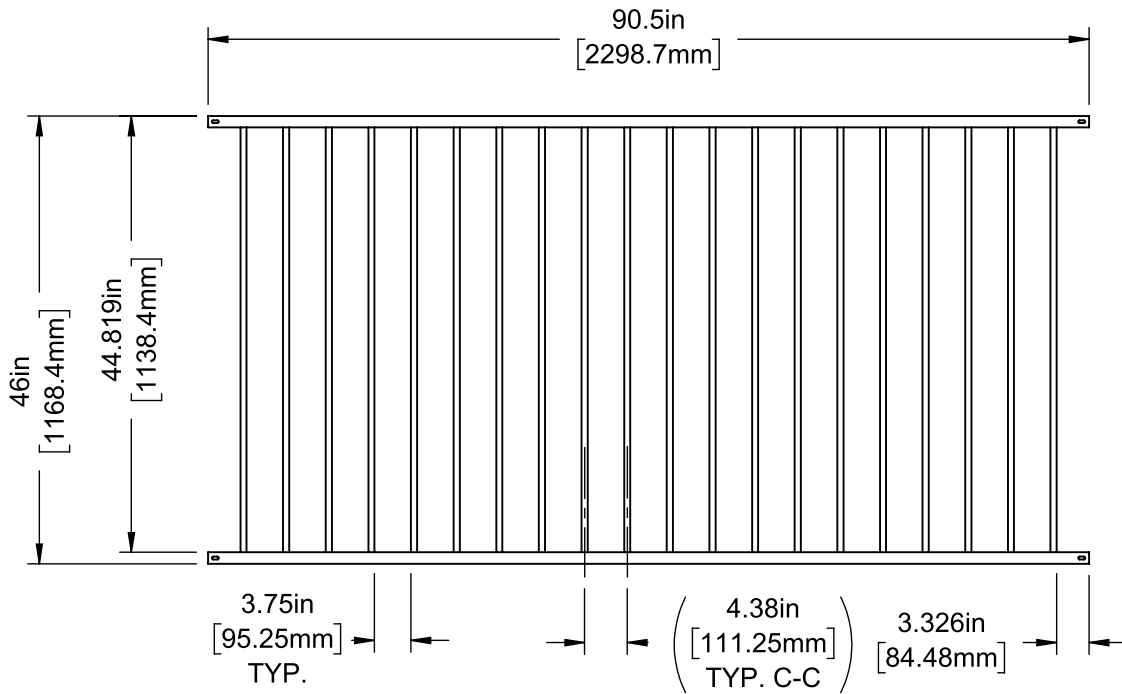

STANDARD | 46" X 90½" WINSLOW

FLAT TOP | 2 RAIL | FLUSH BOTTOM | 1¾" X 1⅝" RAIL

DESCRIPTION	BLACK	
	QTY	SKU
46" x 90½" Winslow Flat Top 2 Rail Panel (46"H)		73045838
46" x 46½" Winslow Flat Top Straight Gate		73045051
46" x 58½" Winslow Flat Top Straight Gate		73045052

Posts listed on last page.

FENCE PANEL