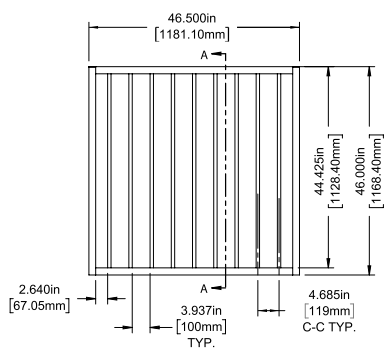

INNOVATIONS

-  SolarGuard®
-  NoVis™

SIZES

Width:
90½"

Height:
4', 4½" and 5'

SELECT | STANDARD

Colors

Standard Smooth Solids

FLAT TOP | 2 RAIL | FLUSH MOUNT | 1¼" X 1⅜" RAIL

DESCRIPTION	BLACK	
	QTY	SKU
46" x 90½" Winslow Flat Top 2 Rail Panel (46"H)		73046064
46" x 46½" Winslow Flat Top 2 Rail Straight Gate		73045085
46" x 58½" Winslow Flat Top 2 Rail Straight Gate		73045086

Posts listed on last page.

FENCE PANEL

4' STRAIGHT WALK GATE

5' STRAIGHT WALK GATE

RAIL PROFILE

1¼" X 1⅜"

PICKETS

¾" X ¾"

SELECT | 46" X 90½" WINSLOW

FLAT TOP | 3 RAIL | STANDARD BOTTOM | 1⅛" X 1¾" RAIL

DESCRIPTION	BLACK	
	QTY	SKU
46" x 90½" Winslow Flat Top 3 Rail Panel (4" Extended Bottom) (46"H)		73046102
46" x 46½" Winslow Flat Top 3 Rail Straight Gate		73045088
46" x 58½" Winslow Flat Top 3 Rail Straight Gate		73045089