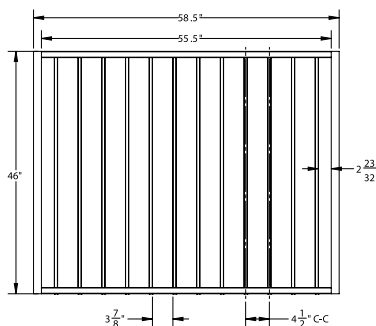

STANDARD | 46" X 90½" WINSLOW

FLAT TOP | 2 RAIL | FLUSH BOTTOM | 1¾" X 1⅝" RAIL

DESCRIPTION	BLACK	
	QTY	SKU
46" x 90½" Winslow Flat Top 2 Rail Panel (46"H)		73045838
46" x 46½" Winslow Flat Top Straight Gate		73045051
46" x 58½" Winslow Flat Top Straight Gate		73045052

Posts listed on last page.

FENCE PANEL

4' STRAIGHT WALK GATE

5' STRAIGHT WALK GATE

RAIL PROFILE

1¾" X 1⅝"

PICKETS

5/8" X 5/8"

STANDARD | 54" X 90½" WINSLOW

FLAT TOP | 3 RAIL | FLUSH BOTTOM | 1⅜" X 1⅝" RAIL

DESCRIPTION	BLACK	
	QTY	SKU
54" x 90½" Winslow Flat Top 3 Rail Panel (54"H)		73045913
54" x 46½" Winslow Flat Top 3 Rail Straight Gate		73045070
54" x 58½" Winslow Flat Top 3 Rail Straight Gate		73045071