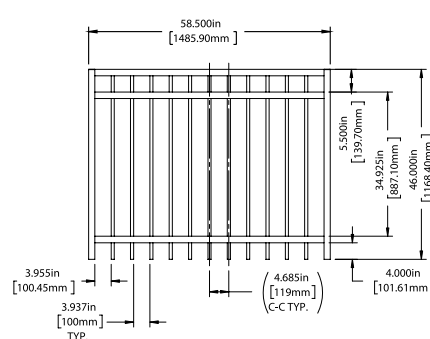

SELECT | 46" X 90½" WINSLOW

FLAT TOP | 3 RAIL | STANDARD BOTTOM | 1⅛" X 1¾" RAIL

DESCRIPTION	BLACK	
	QTY	SKU
46" x 90½" Winslow Flat Top 3 Rail Panel (4" Extended Bottom) (46"H)		73046102
46" x 46½" Winslow Flat Top 3 Rail Straight Gate		73045088
46" x 58½" Winslow Flat Top 3 Rail Straight Gate		73045089

Posts listed on last page.

FENCE PANEL

4' STRAIGHT WALK GATE

5' STRAIGHT WALK GATE

RAIL PROFILE

1⅛" X 1¾"

PICKETS

¾" X ¾"